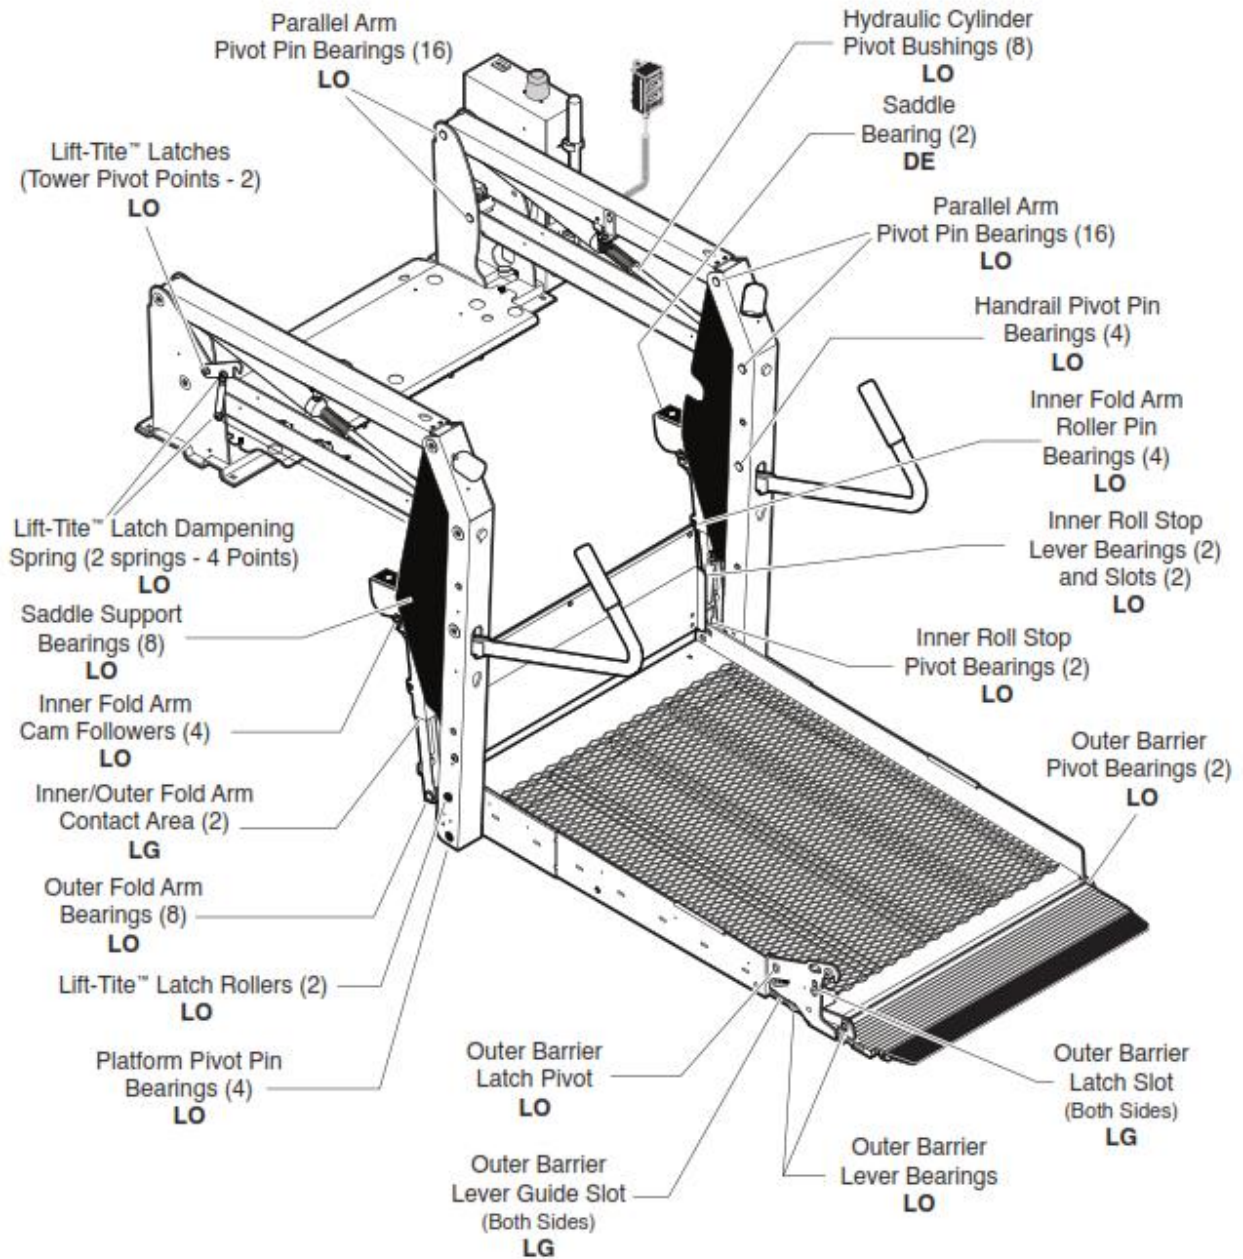

CYCLE CHECK:

- General Operation Through Complete Cycle _____
- Main, Handrail, OB & IB Bumper Adjustments _____
- Floor Level Adjustment _____
- Platform Angle Adjustment _____
- Outer Barrier Interlock _____
- Inner Barrier Interlock _____
- Threshold Warning Interlock _____
- 50 Pound Fold Interlock _____
- Platform Lights _____
- Anti-Skid _____
- Operation & Warning Decals _____
- Back-up Pump Handle Location _____
- Manual Override/Back-up System Function _____

MECHANICAL COMPONENTS:

- Base Plate, Tower, Arm & Platform Welds _____
- Outer Barrier Pins, Gas Springs & Fasteners _____
- Inner Barrier Pins, Gas Springs & Fasteners _____
- Pivot Pin Fasteners _____
- Pivot Pins & Bushing Condition _____
- Handrails _____
- Lift-Tite System _____

HYDRAULIC COMPONENT CHECKS:

- Leaks _____
- Hoses & Harness Routing/Condition (pump, parallel arms, vertical arms & platform) _____
- Remove Pump Cover & Check Fluid Level _____
- Fluid Condition _____
- Lift Pump Motor Cables/Connections _____
- Lift Pump Harnesses/Fuses/Electrical Components _____

Additional Comments:

Lubrication Diagram

See the Maintenance/Lubrication Schedule for recommended applications per number of cycles.

Lubricant	Type	Specified (recommended) Lubricant	Available Amount	Braun Part No.
LO - Light Oil	Light Penetrating Oil (30 weight or equivalent)	LPS2, General Purpose Penetrating Oil	11 oz. Aerosol Can	15807
DE - Door-Ease	Stainless Stick Style (tube)	Door-Ease Stick (tube)	1.68 oz.	15806
LG - Light Grease	Light Grease (Multipurpose)	Lubriplate	14 oz. Can	15805