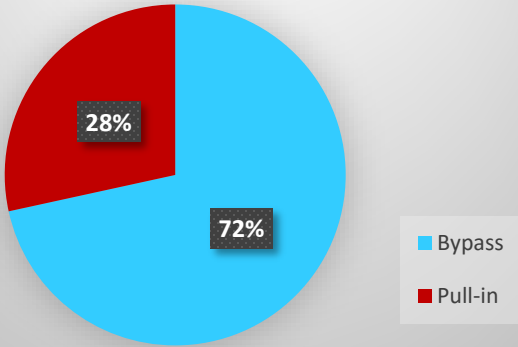

MCSAW Drivewayze Pull-in Activity

MCSAW PrePass Pull-in Activity												
	Nov	Dec	Jan	Feb	Mar	Apr	May	Jun	Jul	Aug	Sept	Oct
Nov 15 - Oct 16	8,453	9,196	8,363	9,770	10,646	10,358	9,408	10,401	9,196	11,421	10,954	15,222
Nov 16 - Oct 17	19,455	22,957	24,073	24,552	28,651	33,153	36,191	37,092	40,210	44,506	21,241	38,656

August Bypass vs. Pull-in

September Bypass vs. Pull-in

October Bypass vs. Pull-in

AgPass Bypass Activity at DACS Agricultural Interdiction Stations

DACS AgPass Bypass Activity

	Nov	Dec	Jan	Feb	Mar	Apr	May	Jun	Jul	Aug	Sept	Oct
Nov 15 - Oct 16	141,902	160,235	153,450	124,598	135,104	128,123	159,198	161,024	151,308	169,694	155,517	156,399
Nov 16 - Oct 17	158,874	161,948	159,334	153,265	174,590	160,385	164,133	161,001	153,933	169,080	143,132	171,339