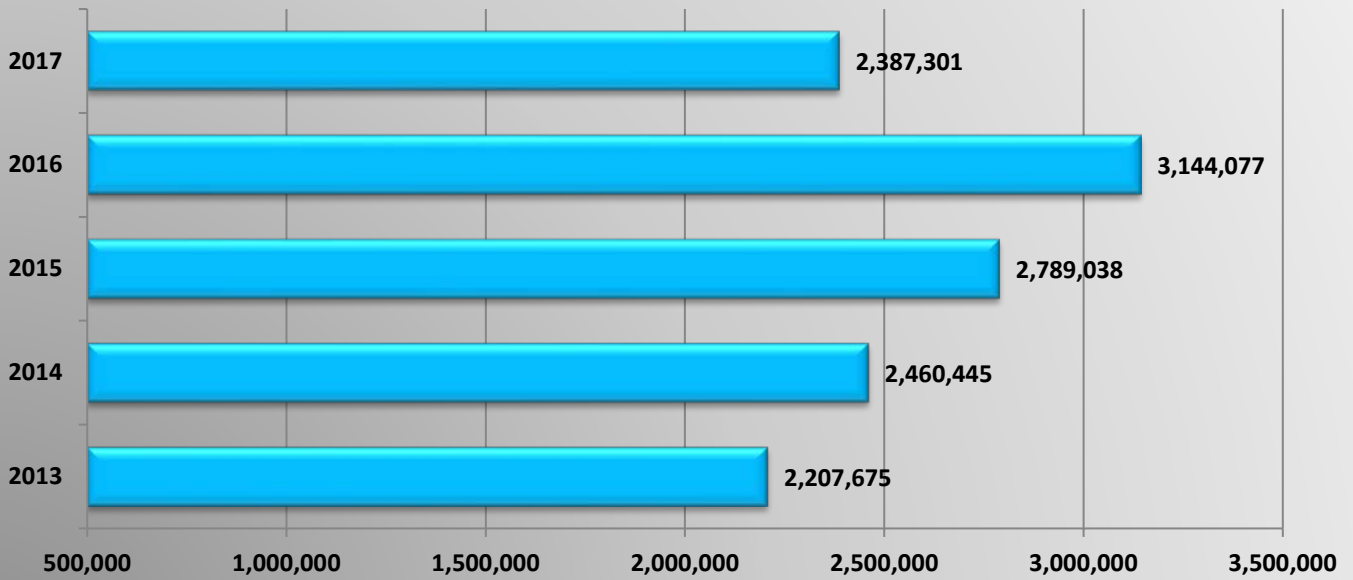

MCSAW PrePass Bypass Activity

MCSAW PrePass Bypass Activity												
	Nov	Dec	Jan	Feb	Mar	Apr	May	Jun	Jul	Aug	Sept	Oct
Nov 15 - Oct 16	503,725	554,896	539,473	556,983	585,466	550,519	591,268	636,085	600,055	596,519	543,856	559,086
Nov 16 - Oct 17	539,859	557,134	556,237	561,616	642,056	590,075	613,960	590,136	568,190	571,132	381,792	720,114

MCSAW PrePass Pull-in Activity

MCSAW PrePass Pull-in Activity												
	Nov	Dec	Jan	Feb	Mar	Apr	May	Jun	Jul	Aug	Sept	Oct
Nov 15 - Oct 16	216,057	223,356	228,085	234,511	273,458	231,893	233,674	250,017	245,420	310,226	273,274	273,916
Nov 16 - Oct 17	293,654	295,949	299,249	275,464	310,811	280,872	276,799	263,828	252,803	286,533	114,519	224,872

MCSAW Annual Number of PrePass Bypasses

MCSAW Annual Number of PrePass Pull-ins

August Bypass vs. Pull-in

September Bypass vs. Pull-in

October Bypass vs. Pull-in

MCSAW Drivewayze Bypass Activity

MCSAW Drivewayze Bypass Activity												
	Nov	Dec	Jan	Feb	Mar	Apr	May	Jun	Jul	Aug	Sept	Oct
Nov 15 - Oct 16	15,378	18,906	19,402	20,721	24,112	27,375	30,952	31,717	32,633	37,249	35,552	37,642
Nov 16 - Oct 17	52,276	58,931	53,847	52,933	63,002	71,957	80,565	77,250	73,135	79,564	93,404	95,014