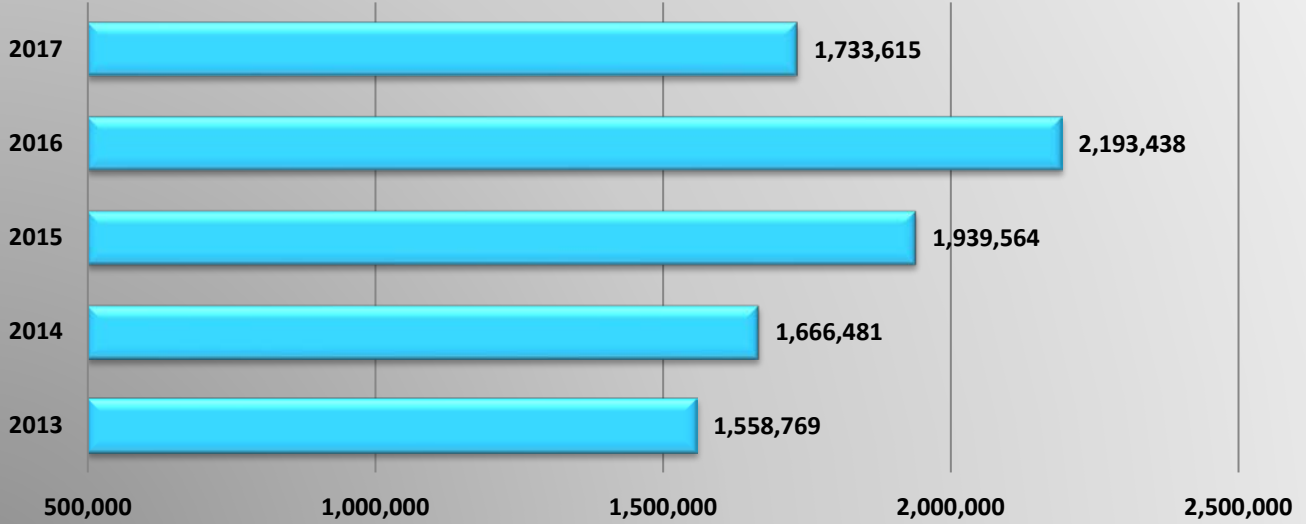

Annual Number of DACS Bypasses