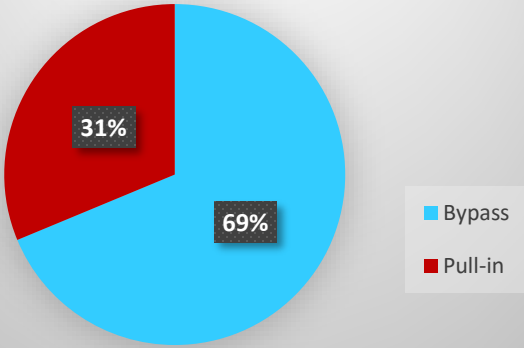

August Bypass vs. Pull-in