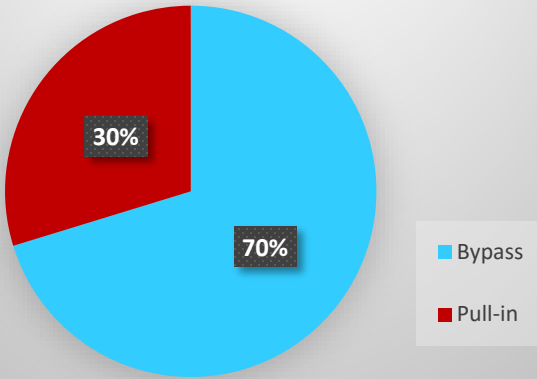

MCSAW Drivewayze Pull-in Activity

MCSAW PrePass Pull-in Activity												
	Nov	Dec	Jan	Feb	Mar	Apr	May	Jun	Jul	Aug	Sept	Oct
Nov 15 - Oct 16	8,453	9,196	8,363	9,770	10,646	10,358	9,408	10,401	9,196	11,421	10,954	15,222
Nov 16 - Oct 17	19,455	22,957	24,073	24,552	28,651	33,153	36,191	37,092	40,210	44,506	21,241	38,656

August Bypass vs. Pull-in

September Bypass vs. Pull-in

October Bypass vs. Pull-in

AgPass Bypass Activity at DACS Agricultural Interdiction Stations

DACS AgPass Bypass Activity

	Nov	Dec	Jan	Feb	Mar	Apr	May	Jun	Jul	Aug	Sept	Oct
Nov 15 - Oct 16	141,902	160,235	153,450	124,598	135,104	128,123	159,198	161,024	151,308	169,694	155,517	156,399
Nov 16 - Oct 17	158,874	161,948	159,334	153,265	174,590	160,385	164,133	161,001	153,933	169,080	143,132	171,339