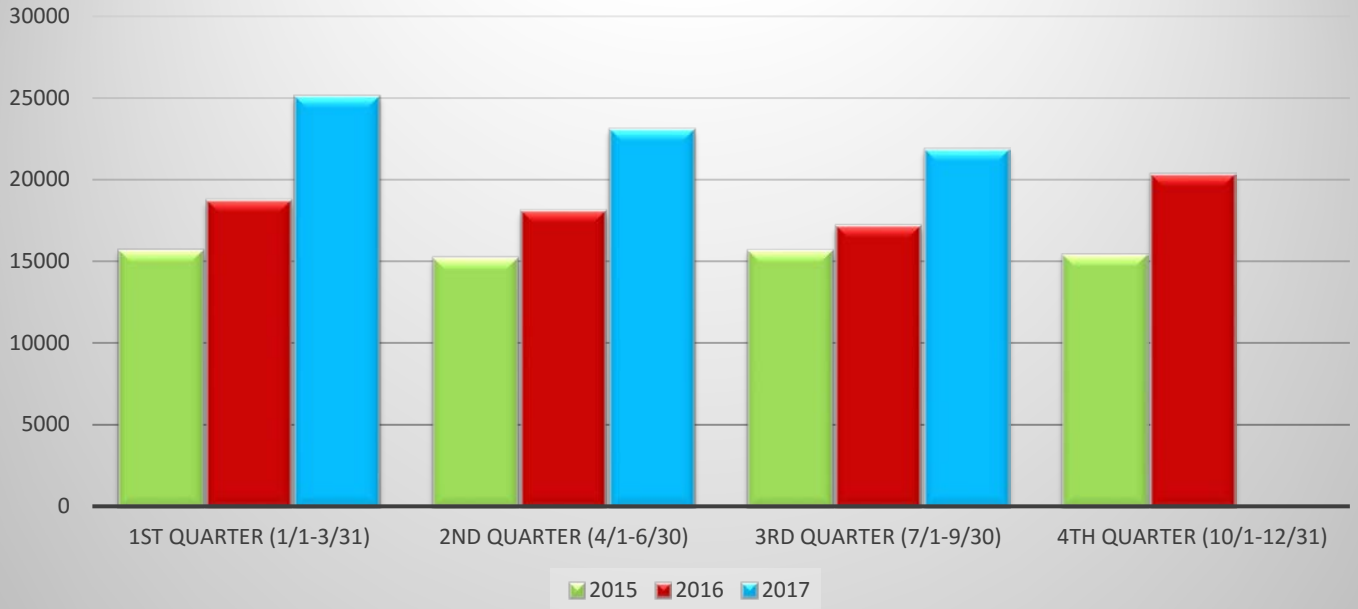

Total Applications Submitted by Industry