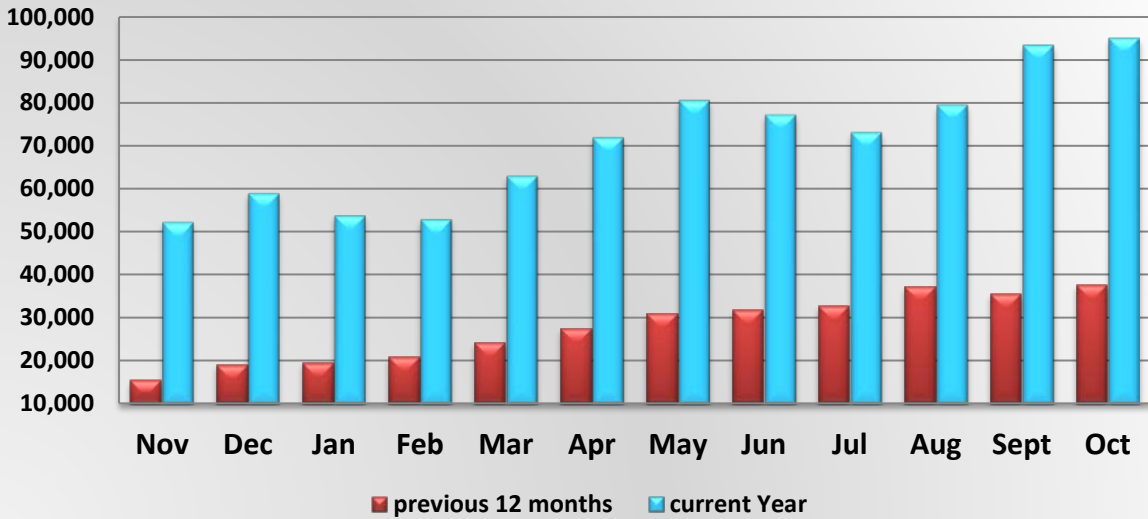

MCSAW PrePass Pull-in Activity

MCSAW PrePass Pull-in Activity												
	Nov	Dec	Jan	Feb	Mar	Apr	May	Jun	Jul	Aug	Sept	Oct
Nov 15 - Oct 16	216,057	223,356	228,085	234,511	273,458	231,893	233,674	250,017	245,420	310,226	273,274	273,916
Nov 16 - Oct 17	293,654	295,949	299,249	275,464	310,811	280,872	276,799	263,828	252,803	286,533	114,519	224,872

MCSAW Annual Number of PrePass Bypasses

MCSAW Annual Number of PrePass Pull-ins

August Bypass vs. Pull-in

September Bypass vs. Pull-in

October Bypass vs. Pull-in

MCSAW Drivewayze Bypass Activity

MCSAW Drivewayze Bypass Activity												
	Nov	Dec	Jan	Feb	Mar	Apr	May	Jun	Jul	Aug	Sept	Oct
Nov 15 - Oct 16	15,378	18,906	19,402	20,721	24,112	27,375	30,952	31,717	32,633	37,249	35,552	37,642
Nov 16 - Oct 17	52,276	58,931	53,847	52,933	63,002	71,957	80,565	77,250	73,135	79,564	93,404	95,014

MCSAW Drivewayze Pull-in Activity

MCSAW PrePass Pull-in Activity												
	Nov	Dec	Jan	Feb	Mar	Apr	May	Jun	Jul	Aug	Sept	Oct
Nov 15 - Oct 16	8,453	9,196	8,363	9,770	10,646	10,358	9,408	10,401	9,196	11,421	10,954	15,222
Nov 16 - Oct 17	19,455	22,957	24,073	24,552	28,651	33,153	36,191	37,092	40,210	44,506	21,241	38,656

August Bypass vs. Pull-in

September Bypass vs. Pull-in

October Bypass vs. Pull-in

AgPass Bypass Activity at DACS Agricultural Interdiction Stations

DACS AgPass Bypass Activity

	Nov	Dec	Jan	Feb	Mar	Apr	May	Jun	Jul	Aug	Sept	Oct
Nov 15 - Oct 16	141,902	160,235	153,450	124,598	135,104	128,123	159,198	161,024	151,308	169,694	155,517	156,399
Nov 16 - Oct 17	158,874	161,948	159,334	153,265	174,590	160,385	164,133	161,001	153,933	169,080	143,132	171,339