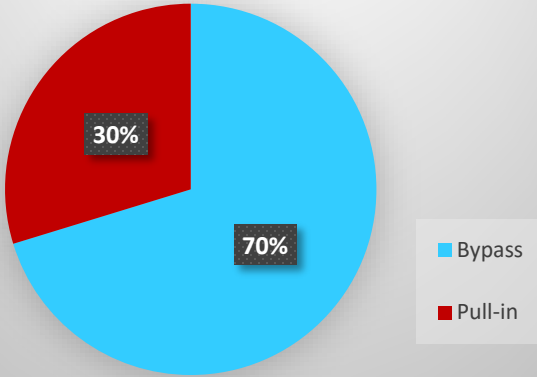

	Nov	Dec	Jan	Feb	Mar	Apr	May	Jun	Jul	Aug	Sept	Oct
Nov 15 - Oct 16	15,378	18,906	19,402	20,721	24,112	27,375	30,952	31,717	32,633	37,249	35,552	37,642
Nov 16 - Oct 17	52,276	58,931	53,847	52,933	63,002	71,957	80,565	77,250	73,135	79,564	93,404	95,014

MCSAW Drivewayze Pull-in Activity

MCSAW PrePass Pull-in Activity

	Nov	Dec	Jan	Feb	Mar	Apr	May	Jun	Jul	Aug	Sept	Oct
Nov 15 - Oct 16	8,453	9,196	8,363	9,770	10,646	10,358	9,408	10,401	9,196	11,421	10,954	15,222
Nov 16 - Oct 17	19,455	22,957	24,073	24,552	28,651	33,153	36,191	37,092	40,210	44,506	21,241	38,656

August Bypass vs. Pull-in

September Bypass vs. Pull-in

October Bypass vs. Pull-in

AgPass Bypass Activity at DACS Agricultural Interdiction Stations

DACS AgPass Bypass Activity

	Nov	Dec	Jan	Feb	Mar	Apr	May	Jun	Jul	Aug	Sept	Oct
Nov 15 - Oct 16	141,902	160,235	153,450	124,598	135,104	128,123	159,198	161,024	151,308	169,694	155,517	156,399
Nov 16 - Oct 17	158,874	161,948	159,334	153,265	174,590	160,385	164,133	161,001	153,933	169,080	143,132	171,339