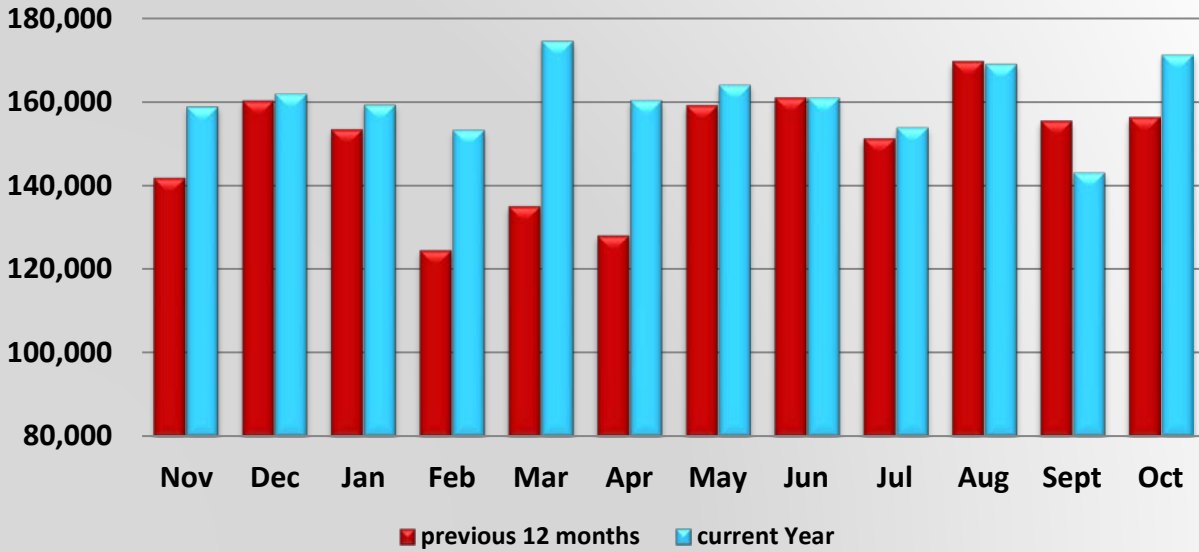

MCSAW Drivewayze Pull-in Activity

MCSAW PrePass Pull-in Activity												
	Nov	Dec	Jan	Feb	Mar	Apr	May	Jun	Jul	Aug	Sept	Oct
Nov 15 - Oct 16	8,453	9,196	8,363	9,770	10,646	10,358	9,408	10,401	9,196	11,421	10,954	15,222
Nov 16 - Oct 17	19,455	22,957	24,073	24,552	28,651	33,153	36,191	37,092	40,210	44,506	21,241	38,656

August Bypass vs. Pull-in

September Bypass vs. Pull-in

October Bypass vs. Pull-in

AgPass Bypass Activity at DACS Agricultural Interdiction Stations

DACS AgPass Bypass Activity

	Nov	Dec	Jan	Feb	Mar	Apr	May	Jun	Jul	Aug	Sept	Oct
Nov 15 - Oct 16	141,902	160,235	153,450	124,598	135,104	128,123	159,198	161,024	151,308	169,694	155,517	156,399
Nov 16 - Oct 17	158,874	161,948	159,334	153,265	174,590	160,385	164,133	161,001	153,933	169,080	143,132	171,339

AgPass Pullin Activity at DACS Agricultural Interdiction Stations

DACS AgPass Pull-in Activity

	Nov	Dec	Jan	Feb	Mar	Apr	May	Jun	Jul	Aug	Sept	Oct
Nov 15 - Oct 16	161,679	186,355	181,477	160,753	169,033	159,665	198,675	190,869	182,082	196,008	179,801	193,740
Nov 16 - Oct 17	189,254	192,081	191,214	181,158	205,815	192,810	198,757	187,445	184,608	192,633	164,412	208,552