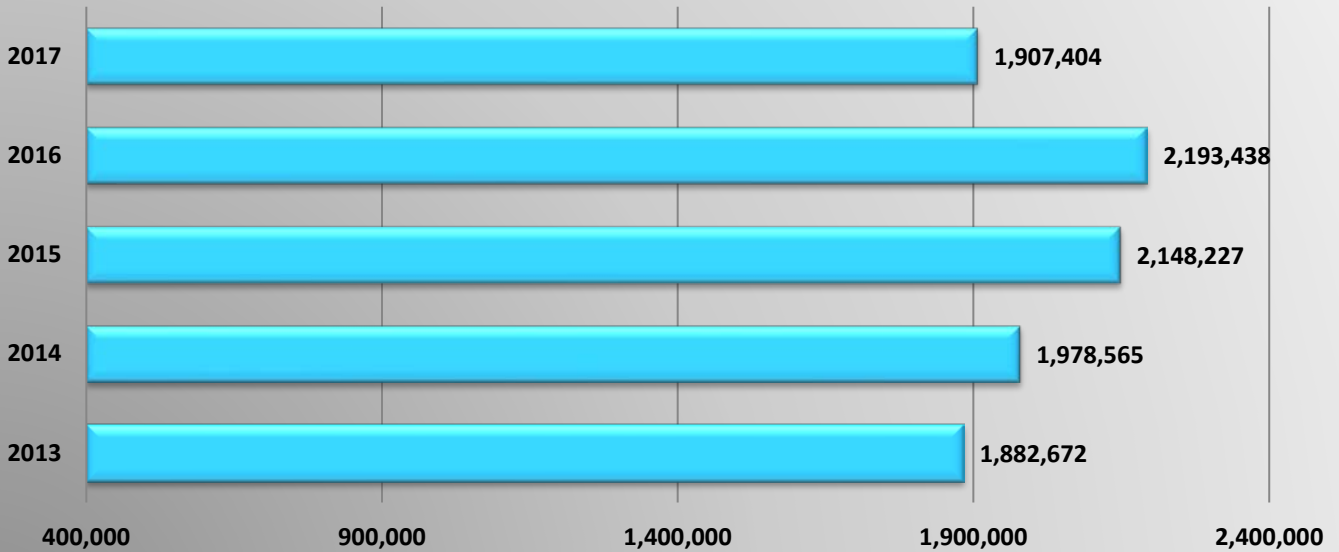

Annual Number of DACS Pullins