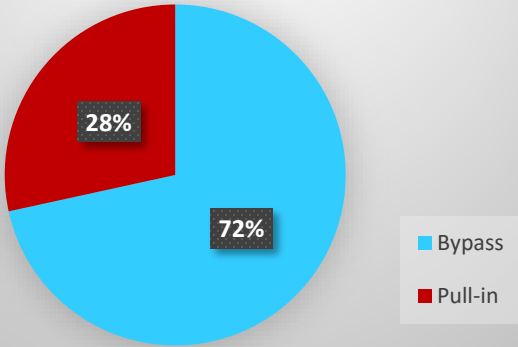

	Nov	Dec	Jan	Feb	Mar	Apr	May	Jun	Jul	Aug	Sept	Oct
Nov 15 - Oct 16	15,378	18,906	19,402	20,721	24,112	27,375	30,952	31,717	32,633	37,249	35,552	37,642
Nov 16 - Oct 17	52,276	58,931	53,847	52,933	63,002	71,957	80,565	77,250	73,135	79,564	93,404	95,014

MCSAW Drivewayze Pull-in Activity

MCSAW PrePass Pull-in Activity

	Nov	Dec	Jan	Feb	Mar	Apr	May	Jun	Jul	Aug	Sept	Oct
Nov 15 - Oct 16	8,453	9,196	8,363	9,770	10,646	10,358	9,408	10,401	9,196	11,421	10,954	15,222
Nov 16 - Oct 17	19,455	22,957	24,073	24,552	28,651	33,153	36,191	37,092	40,210	44,506	21,241	38,656

August Bypass vs. Pull-in

September Bypass vs. Pull-in

October Bypass vs. Pull-in

AgPass Bypass Activity at DACS Agricultural Interdiction Stations

DACS AgPass Bypass Activity

	Nov	Dec	Jan	Feb	Mar	Apr	May	Jun	Jul	Aug	Sept	Oct
Nov 15 - Oct 16	141,902	160,235	153,450	124,598	135,104	128,123	159,198	161,024	151,308	169,694	155,517	156,399
Nov 16 - Oct 17	158,874	161,948	159,334	153,265	174,590	160,385	164,133	161,001	153,933	169,080	143,132	171,339