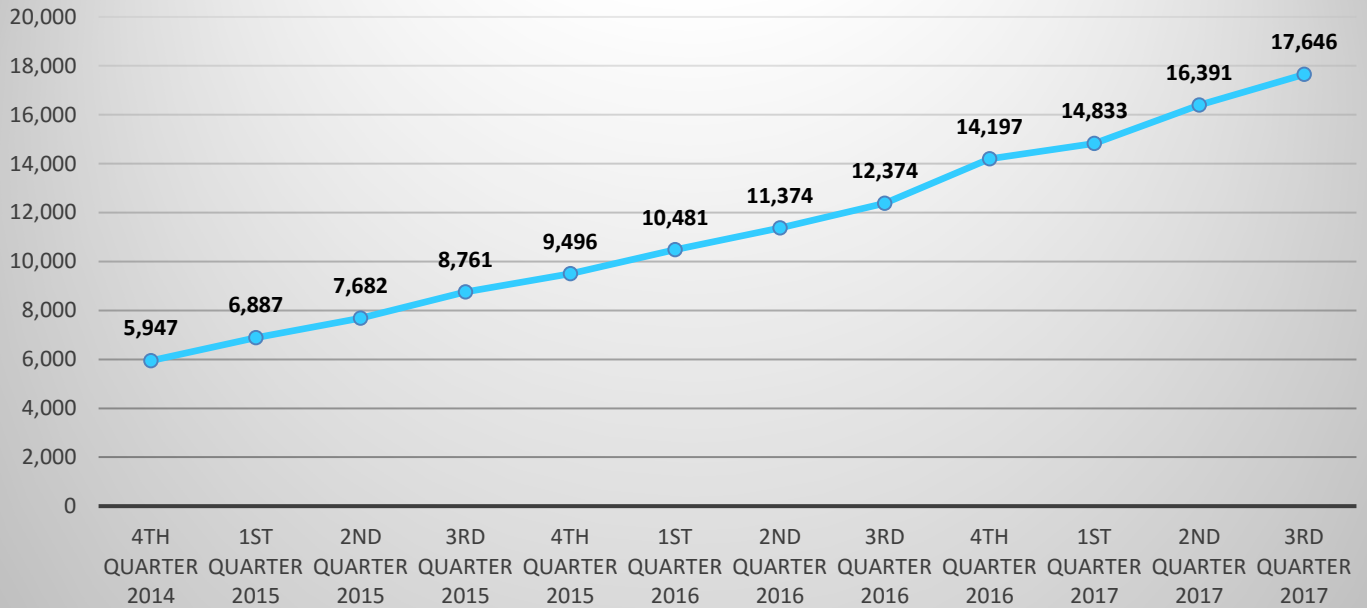

Total Number of Registered ISA Users