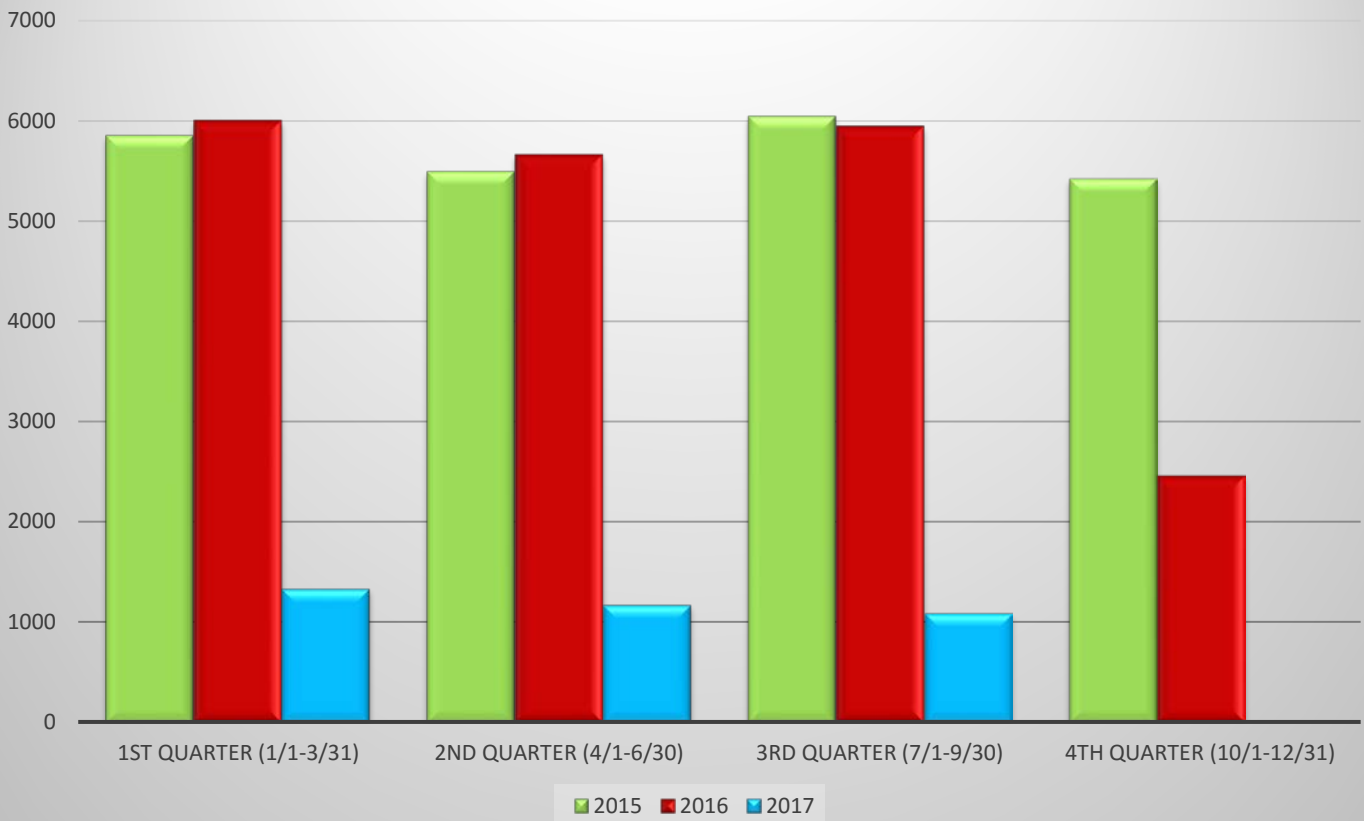

DACS Driveway Pull-in Activity

DACS Driveway Pull-in Activity												
	Nov	Dec	Jan	Feb	Mar	Apr	May	Jun	Jul	Aug	Sept	Oct
Nov 15 - Oct 16	2,899	3,145	3,309	4,684	3,179	3,114	2,965	2,865	2,752	3,301	3,102	3,287
Nov 16 - Oct 17	4,784	5,441	5,736	5,490	6,213	7,422	8,811	8,881	8,989	10,158	8,245	10,360

Total Number of Registered ISA Users

Total Number of Account Profiles

Total Applications Submitted by Industry

Total Applications Submitted by Permit Office

Total Applications Submitted Permit Office vs. Industry 2017