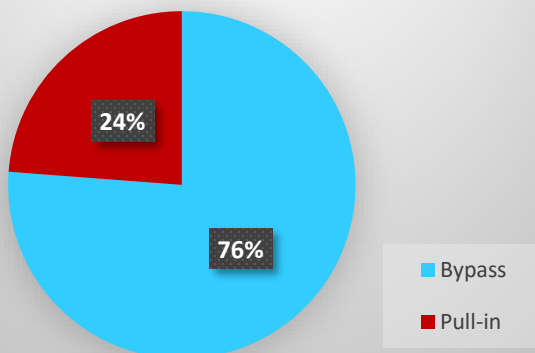

MCSAW Annual Number of PrePass Bypasses

MCSAW Annual Number of PrePass Pull-ins

August Bypass vs. Pull-in

September Bypass vs. Pull-in

October Bypass vs. Pull-in

MCSAW Drivewayze Bypass Activity

MCSAW Drivewayze Bypass Activity												
	Nov	Dec	Jan	Feb	Mar	Apr	May	Jun	Jul	Aug	Sept	Oct
Nov 15 - Oct 16	15,378	18,906	19,402	20,721	24,112	27,375	30,952	31,717	32,633	37,249	35,552	37,642
Nov 16 - Oct 17	52,276	58,931	53,847	52,933	63,002	71,957	80,565	77,250	73,135	79,564	93,404	95,014