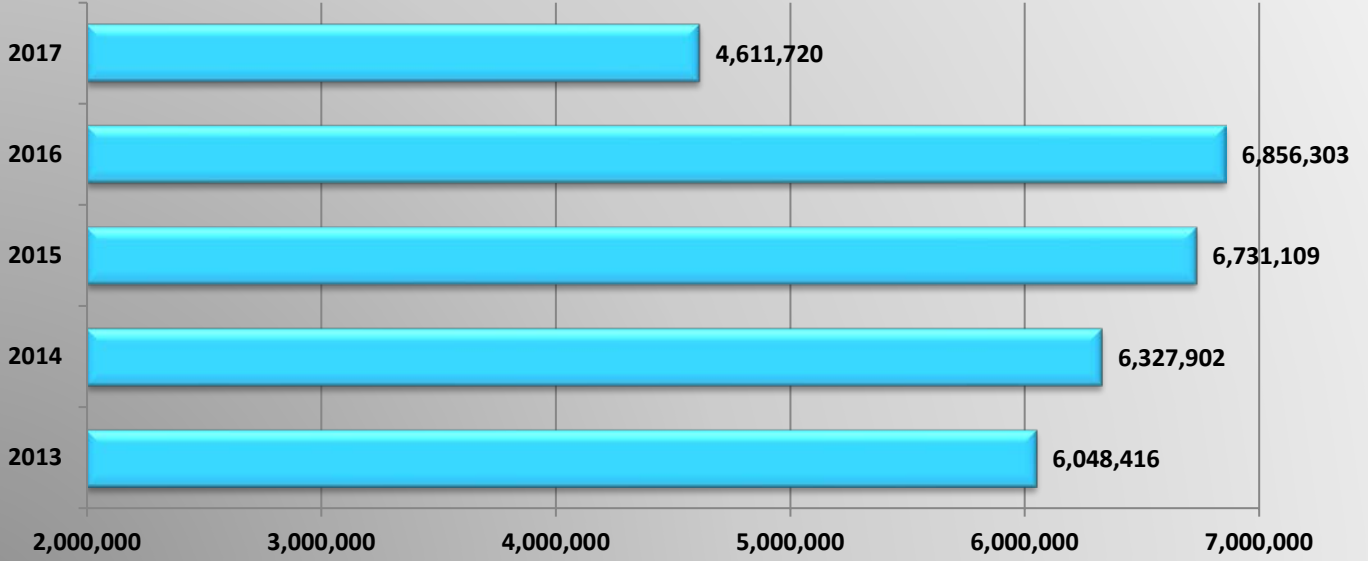

MCSAW Annual Number of PrePass Bypasses