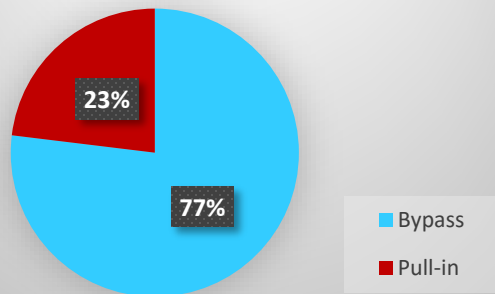

MCSAW Annual Number of PrePass Bypasses

MCSAW Annual Number of PrePass Pull-ins

August Bypass vs. Pull-in

September Bypass vs. Pull-in

October Bypass vs. Pull-in

MCSAW Drivewayze Bypass Activity

MCSAW Drivewayze Bypass Activity												
	Nov	Dec	Jan	Feb	Mar	Apr	May	Jun	Jul	Aug	Sept	Oct
Nov 15 - Oct 16	15,378	18,906	19,402	20,721	24,112	27,375	30,952	31,717	32,633	37,249	35,552	37,642
Nov 16 - Oct 17	52,276	58,931	53,847	52,933	63,002	71,957	80,565	77,250	73,135	79,564	93,404	95,014