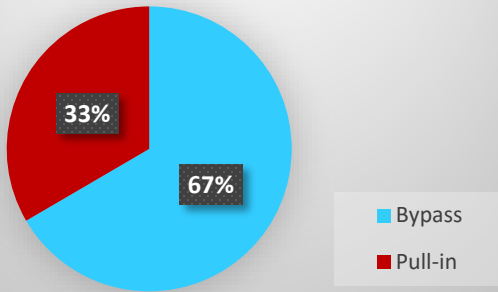

MCSAW PrePass Pull-in Activity

MCSAW PrePass Pull-in Activity												
	Nov	Dec	Jan	Feb	Mar	Apr	May	Jun	Jul	Aug	Sept	Oct
Nov 15 - Oct 16	216,057	223,356	228,085	234,511	273,458	231,893	233,674	250,017	245,420	310,226	273,274	273,916
Nov 16 - Oct 17	293,654	295,949	299,249	275,464	310,811	280,872	276,799	263,828	252,803	286,533	114,519	224,872

MCSAW Annual Number of PrePass Bypasses

MCSAW Annual Number of PrePass Pull-ins

August Bypass vs. Pull-in

September Bypass vs. Pull-in

October Bypass vs. Pull-in

MCSAW Drivewayze Bypass Activity

MCSAW Drivewayze Bypass Activity												
	Nov	Dec	Jan	Feb	Mar	Apr	May	Jun	Jul	Aug	Sept	Oct
Nov 15 - Oct 16	15,378	18,906	19,402	20,721	24,112	27,375	30,952	31,717	32,633	37,249	35,552	37,642
Nov 16 - Oct 17	52,276	58,931	53,847	52,933	63,002	71,957	80,565	77,250	73,135	79,564	93,404	95,014