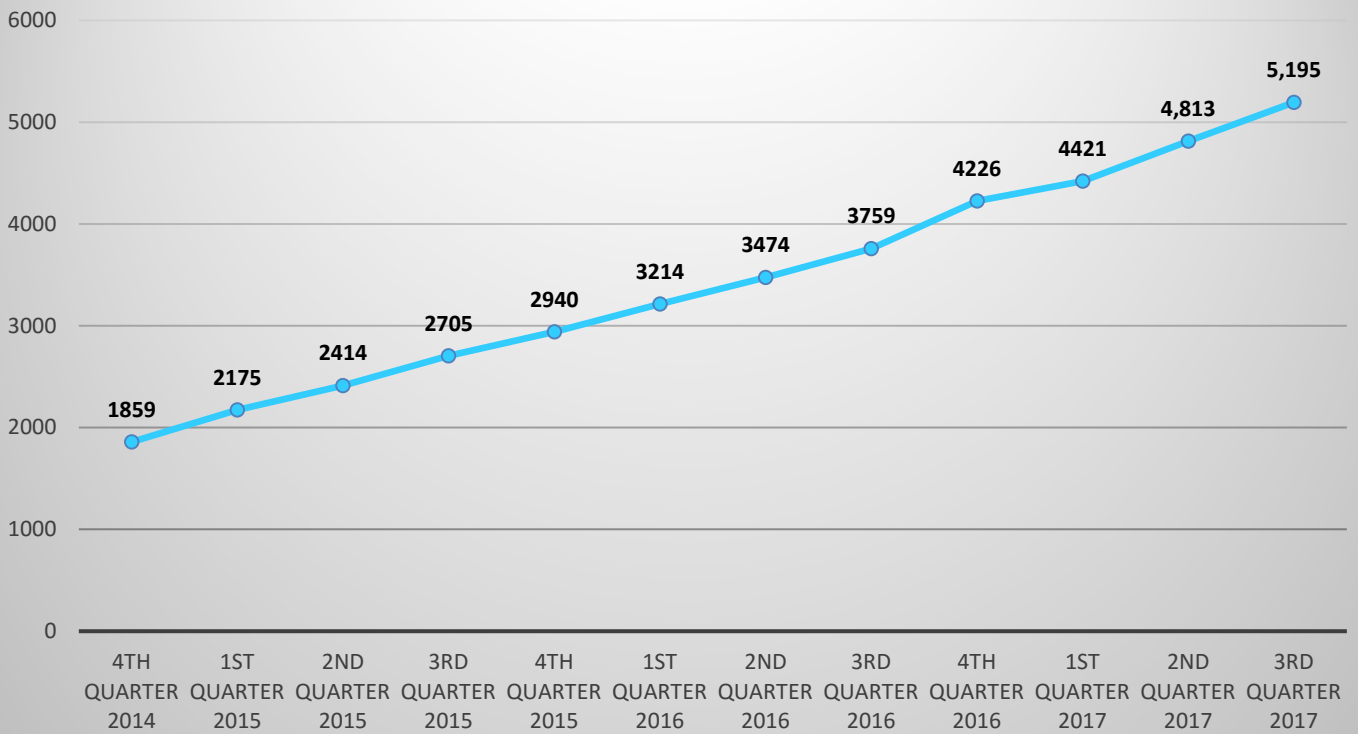

Total Number of Account Profiles