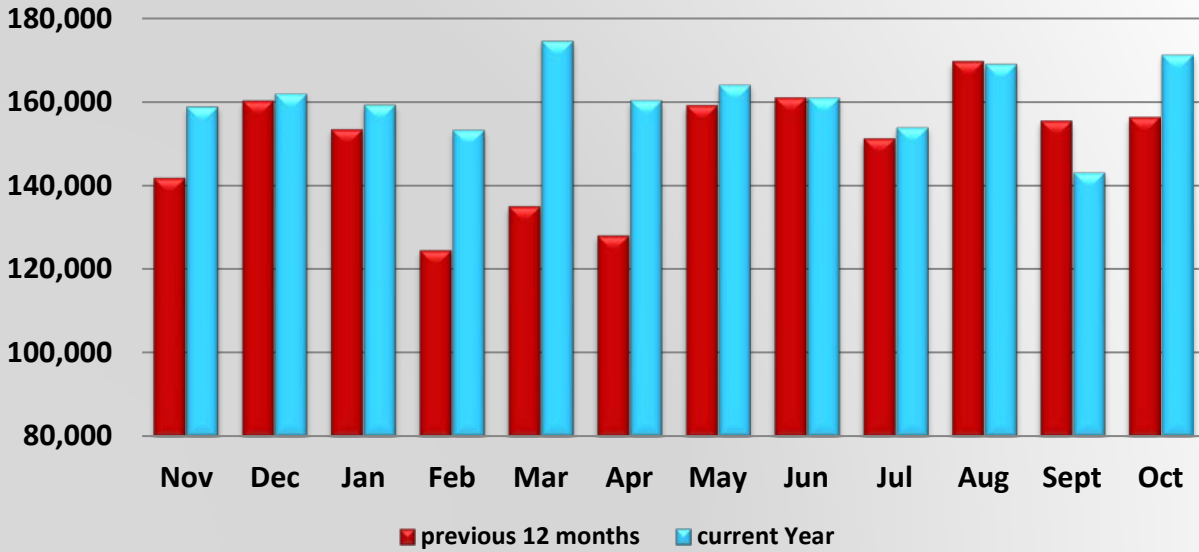

	Nov	Dec	Jan	Feb	Mar	Apr	May	Jun	Jul	Aug	Sept	Oct
Nov 15 - Oct 16	15,378	18,906	19,402	20,721	24,112	27,375	30,952	31,717	32,633	37,249	35,552	37,642
Nov 16 - Oct 17	52,276	58,931	53,847	52,933	63,002	71,957	80,565	77,250	73,135	79,564	93,404	95,014

MCSAW Drivewayze Pull-in Activity

MCSAW PrePass Pull-in Activity

	Nov	Dec	Jan	Feb	Mar	Apr	May	Jun	Jul	Aug	Sept	Oct
Nov 15 - Oct 16	8,453	9,196	8,363	9,770	10,646	10,358	9,408	10,401	9,196	11,421	10,954	15,222
Nov 16 - Oct 17	19,455	22,957	24,073	24,552	28,651	33,153	36,191	37,092	40,210	44,506	21,241	38,656

August Bypass vs. Pull-in

September Bypass vs. Pull-in

October Bypass vs. Pull-in

AgPass Bypass Activity at DACS Agricultural Interdiction Stations

DACS AgPass Bypass Activity

	Nov	Dec	Jan	Feb	Mar	Apr	May	Jun	Jul	Aug	Sept	Oct
Nov 15 - Oct 16	141,902	160,235	153,450	124,598	135,104	128,123	159,198	161,024	151,308	169,694	155,517	156,399
Nov 16 - Oct 17	158,874	161,948	159,334	153,265	174,590	160,385	164,133	161,001	153,933	169,080	143,132	171,339

AgPass Pullin Activity at DACS Agricultural Interdiction Stations

DACS AgPass Pull-in Activity

	Nov	Dec	Jan	Feb	Mar	Apr	May	Jun	Jul	Aug	Sept	Oct
Nov 15 - Oct 16	161,679	186,355	181,477	160,753	169,033	159,665	198,675	190,869	182,082	196,008	179,801	193,740
Nov 16 - Oct 17	189,254	192,081	191,214	181,158	205,815	192,810	198,757	187,445	184,608	192,633	164,412	208,552