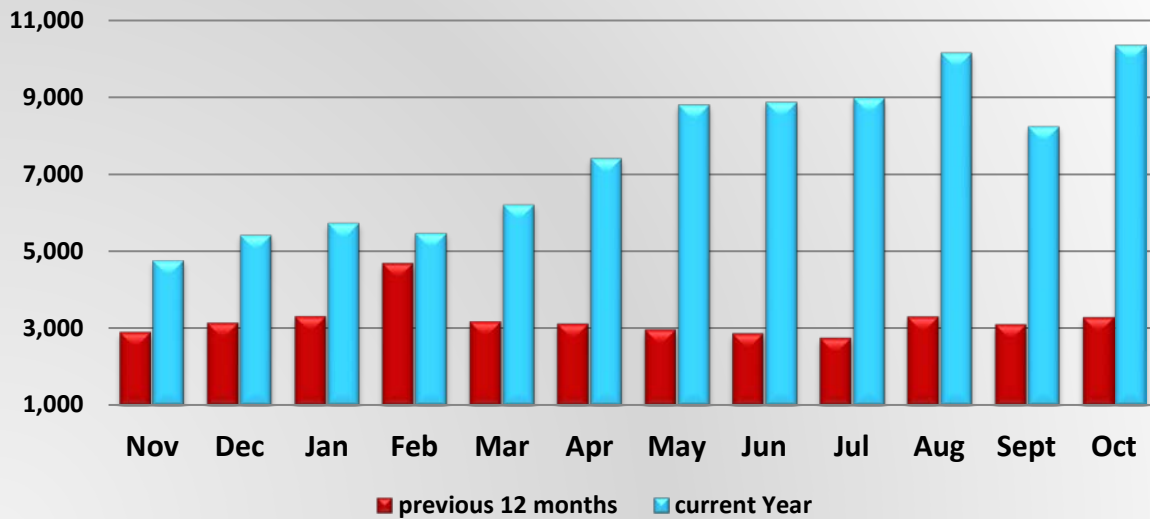

AgPass Pullin Activity at DACS Agricultural Interdiction Stations

DACS AgPass Pull-in Activity

	Nov	Dec	Jan	Feb	Mar	Apr	May	Jun	Jul	Aug	Sept	Oct
Nov 15 - Oct 16	161,679	186,355	181,477	160,753	169,033	159,665	198,675	190,869	182,082	196,008	179,801	193,740
Nov 16 - Oct 17	189,254	192,081	191,214	181,158	205,815	192,810	198,757	187,445	184,608	192,633	164,412	208,552

Annual Number of DACS Bypasses

Annual Number of DACS Pullins

DACS Driveway Bypass Activity

DACS Driveway Bypass Activity												
	Nov	Dec	Jan	Feb	Mar	Apr	May	Jun	Jul	Aug	Sept	Oct
Nov 15 - Oct 16	6,269	7,336	7,062	6,621	6,985	7,392	8,075	8,767	9,231	10,822	10,273	10,696
Nov 16 - Oct 17	14,530	17,639	16,955	16,942	19,467	22,987	27,646	27,482	27,594	31,066	29,545	35,217

DACS Driveway Pull-in Activity

DACS Driveway Pull-in Activity												
	Nov	Dec	Jan	Feb	Mar	Apr	May	Jun	Jul	Aug	Sept	Oct
Nov 15 - Oct 16	2,899	3,145	3,309	4,684	3,179	3,114	2,965	2,865	2,752	3,301	3,102	3,287
Nov 16 - Oct 17	4,784	5,441	5,736	5,490	6,213	7,422	8,811	8,881	8,989	10,158	8,245	10,360