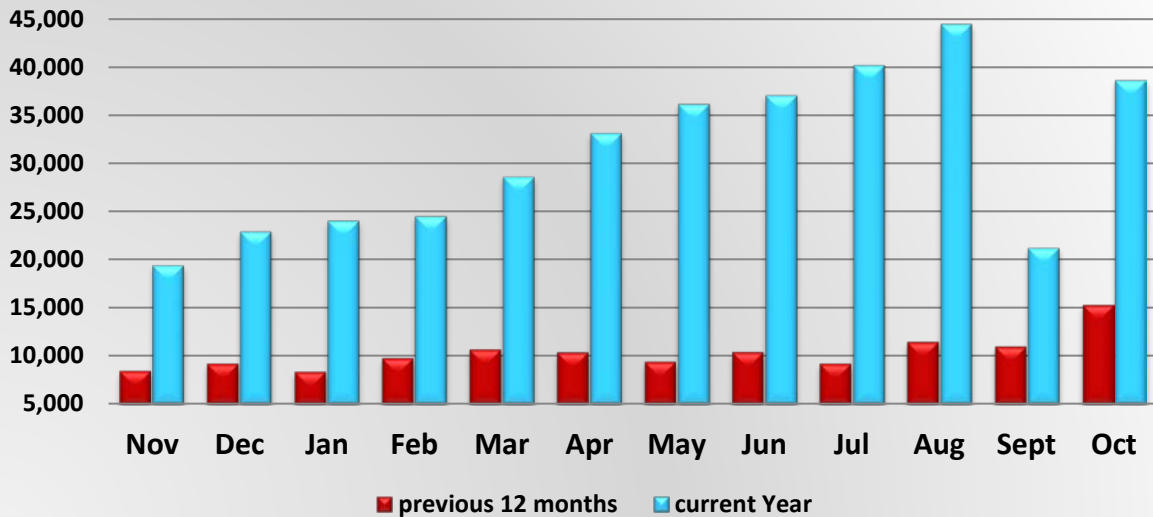

MCSAW PrePass Pull-in Activity

MCSAW PrePass Pull-in Activity												
	Nov	Dec	Jan	Feb	Mar	Apr	May	Jun	Jul	Aug	Sept	Oct
Nov 15 - Oct 16	216,057	223,356	228,085	234,511	273,458	231,893	233,674	250,017	245,420	310,226	273,274	273,916
Nov 16 - Oct 17	293,654	295,949	299,249	275,464	310,811	280,872	276,799	263,828	252,803	286,533	114,519	224,872

MCSAW Annual Number of PrePass Bypasses

MCSAW Annual Number of PrePass Pull-ins

August Bypass vs. Pull-in

September Bypass vs. Pull-in

October Bypass vs. Pull-in

MCSAW Drivewayze Bypass Activity

MCSAW Drivewayze Bypass Activity												
	Nov	Dec	Jan	Feb	Mar	Apr	May	Jun	Jul	Aug	Sept	Oct
Nov 15 - Oct 16	15,378	18,906	19,402	20,721	24,112	27,375	30,952	31,717	32,633	37,249	35,552	37,642
Nov 16 - Oct 17	52,276	58,931	53,847	52,933	63,002	71,957	80,565	77,250	73,135	79,564	93,404	95,014

MCSAW Drivewayze Pull-in Activity

MCSAW PrePass Pull-in Activity												
	Nov	Dec	Jan	Feb	Mar	Apr	May	Jun	Jul	Aug	Sept	Oct
Nov 15 - Oct 16	8,453	9,196	8,363	9,770	10,646	10,358	9,408	10,401	9,196	11,421	10,954	15,222
Nov 16 - Oct 17	19,455	22,957	24,073	24,552	28,651	33,153	36,191	37,092	40,210	44,506	21,241	38,656

August Bypass vs. Pull-in

September Bypass vs. Pull-in

October Bypass vs. Pull-in

AgPass Bypass Activity at DACS Agricultural Interdiction Stations

DACS AgPass Bypass Activity

	Nov	Dec	Jan	Feb	Mar	Apr	May	Jun	Jul	Aug	Sept	Oct
Nov 15 - Oct 16	141,902	160,235	153,450	124,598	135,104	128,123	159,198	161,024	151,308	169,694	155,517	156,399
Nov 16 - Oct 17	158,874	161,948	159,334	153,265	174,590	160,385	164,133	161,001	153,933	169,080	143,132	171,339