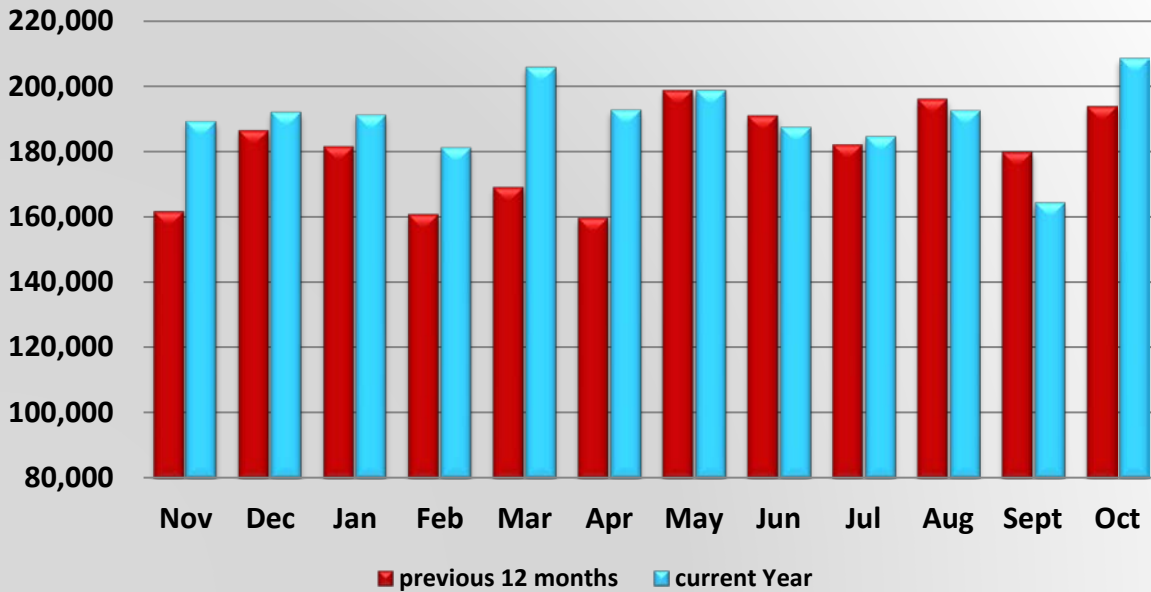

	Nov	Dec	Jan	Feb	Mar	Apr	May	Jun	Jul	Aug	Sept	Oct
Nov 15 - Oct 16	15,378	18,906	19,402	20,721	24,112	27,375	30,952	31,717	32,633	37,249	35,552	37,642
Nov 16 - Oct 17	52,276	58,931	53,847	52,933	63,002	71,957	80,565	77,250	73,135	79,564	93,404	95,014

MCSAW Drivewayze Pull-in Activity

MCSAW PrePass Pull-in Activity

	Nov	Dec	Jan	Feb	Mar	Apr	May	Jun	Jul	Aug	Sept	Oct
Nov 15 - Oct 16	8,453	9,196	8,363	9,770	10,646	10,358	9,408	10,401	9,196	11,421	10,954	15,222
Nov 16 - Oct 17	19,455	22,957	24,073	24,552	28,651	33,153	36,191	37,092	40,210	44,506	21,241	38,656

August Bypass vs. Pull-in

September Bypass vs. Pull-in

October Bypass vs. Pull-in

AgPass Bypass Activity at DACS Agricultural Interdiction Stations

DACS AgPass Bypass Activity

	Nov	Dec	Jan	Feb	Mar	Apr	May	Jun	Jul	Aug	Sept	Oct
Nov 15 - Oct 16	141,902	160,235	153,450	124,598	135,104	128,123	159,198	161,024	151,308	169,694	155,517	156,399
Nov 16 - Oct 17	158,874	161,948	159,334	153,265	174,590	160,385	164,133	161,001	153,933	169,080	143,132	171,339

AgPass Pullin Activity at DACS Agricultural Interdiction Stations

DACS AgPass Pull-in Activity

	Nov	Dec	Jan	Feb	Mar	Apr	May	Jun	Jul	Aug	Sept	Oct
Nov 15 - Oct 16	161,679	186,355	181,477	160,753	169,033	159,665	198,675	190,869	182,082	196,008	179,801	193,740
Nov 16 - Oct 17	189,254	192,081	191,214	181,158	205,815	192,810	198,757	187,445	184,608	192,633	164,412	208,552