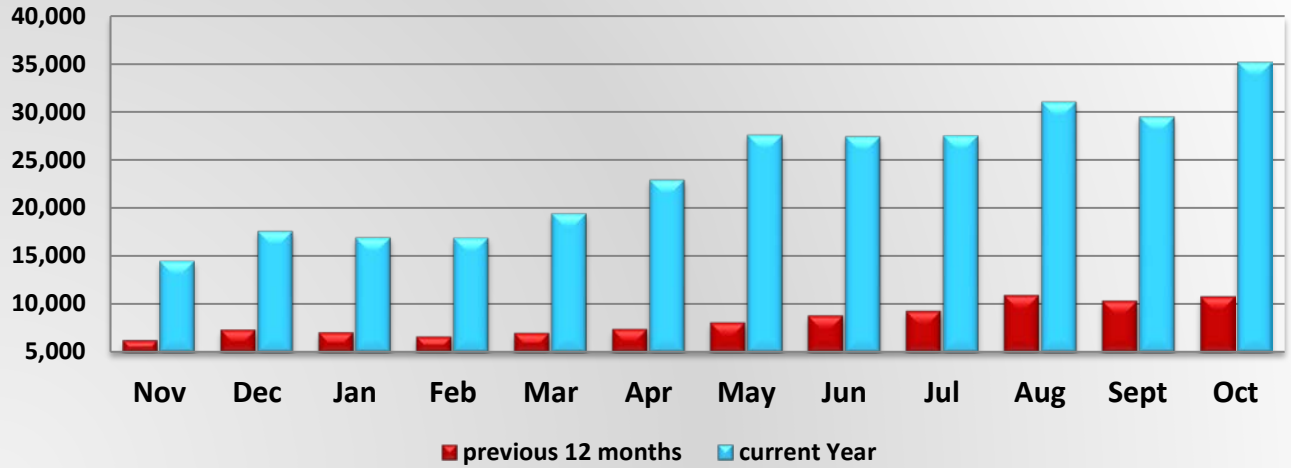

DACS Driveway Bypass Activity

DACS Driveway Bypass Activity												
	Nov	Dec	Jan	Feb	Mar	Apr	May	Jun	Jul	Aug	Sept	Oct
Nov 15 - Oct 16	6,269	7,336	7,062	6,621	6,985	7,392	8,075	8,767	9,231	10,822	10,273	10,696
Nov 16 - Oct 17	14,530	17,639	16,955	16,942	19,467	22,987	27,646	27,482	27,594	31,066	29,545	35,217