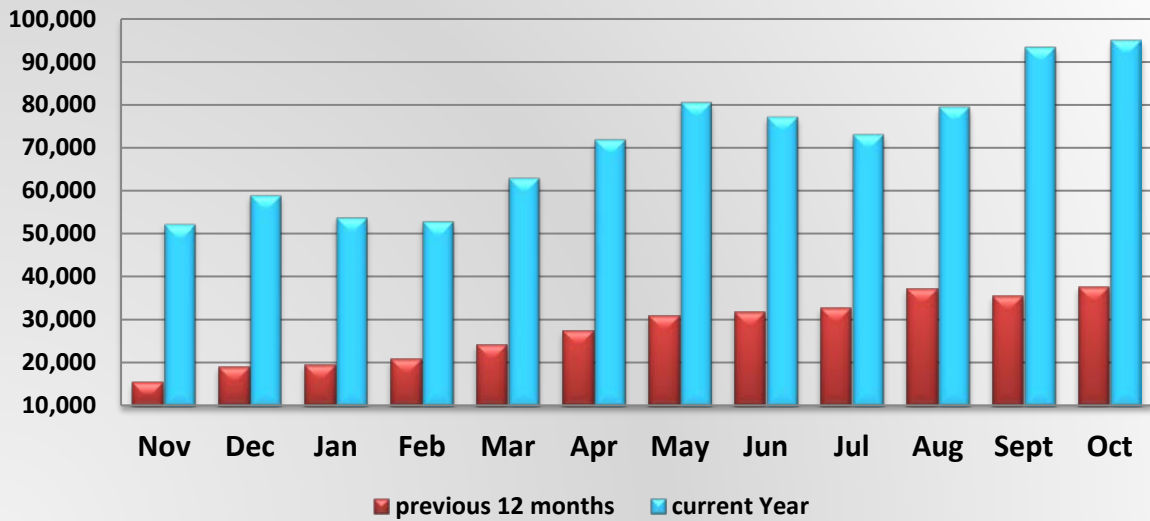

MCSAW PrePass Pull-in Activity

MCSAW PrePass Pull-in Activity												
	Nov	Dec	Jan	Feb	Mar	Apr	May	Jun	Jul	Aug	Sept	Oct
Nov 15 - Oct 16	216,057	223,356	228,085	234,511	273,458	231,893	233,674	250,017	245,420	310,226	273,274	273,916
Nov 16 - Oct 17	293,654	295,949	299,249	275,464	310,811	280,872	276,799	263,828	252,803	286,533	114,519	224,872

MCSAW Annual Number of PrePass Bypasses

MCSAW Annual Number of PrePass Pull-ins

August Bypass vs. Pull-in

September Bypass vs. Pull-in

October Bypass vs. Pull-in

MCSAW Drivewayze Bypass Activity

MCSAW Drivewayze Bypass Activity

	Nov	Dec	Jan	Feb	Mar	Apr	May	Jun	Jul	Aug	Sept	Oct
Nov 15 - Oct 16	15,378	18,906	19,402	20,721	24,112	27,375	30,952	31,717	32,633	37,249	35,552	37,642
Nov 16 - Oct 17	52,276	58,931	53,847	52,933	63,002	71,957	80,565	77,250	73,135	79,564	93,404	95,014