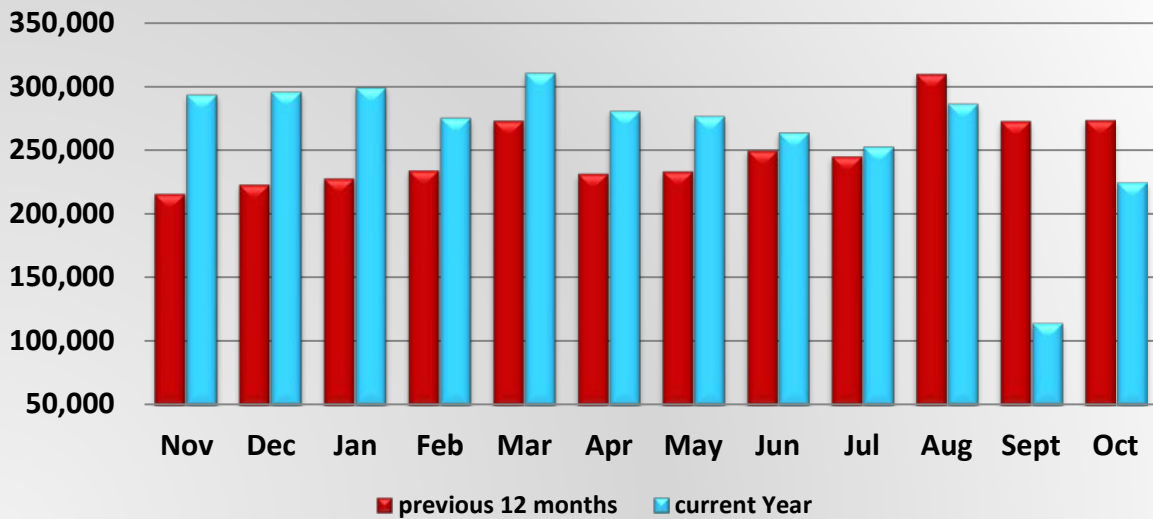

MCSAW PrePass Bypass Activity

MCSAW PrePass Bypass Activity												
	Nov	Dec	Jan	Feb	Mar	Apr	May	Jun	Jul	Aug	Sept	Oct
Nov 15 - Oct 16	503,725	554,896	539,473	556,983	585,466	550,519	591,268	636,085	600,055	596,519	543,856	559,086
Nov 16 - Oct 17	539,859	557,134	556,237	561,616	642,056	590,075	613,960	590,136	568,190	571,132	381,792	720,114

MCSAW PrePass Pull-in Activity

MCSAW PrePass Pull-in Activity												
	Nov	Dec	Jan	Feb	Mar	Apr	May	Jun	Jul	Aug	Sept	Oct
Nov 15 - Oct 16	216,057	223,356	228,085	234,511	273,458	231,893	233,674	250,017	245,420	310,226	273,274	273,916
Nov 16 - Oct 17	293,654	295,949	299,249	275,464	310,811	280,872	276,799	263,828	252,803	286,533	114,519	224,872