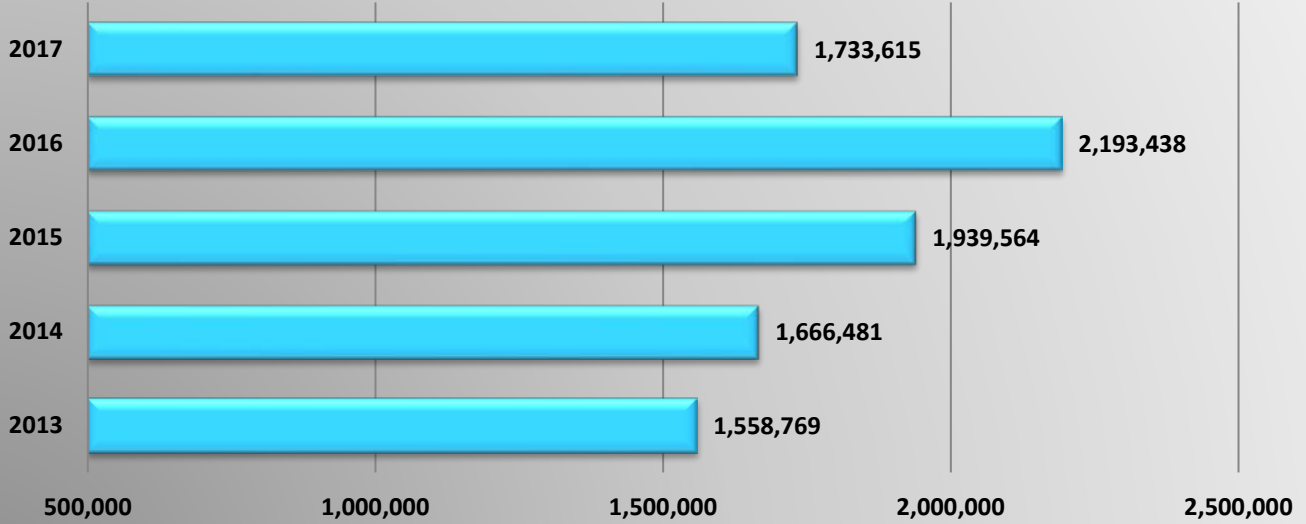

Annual Number of DACS Bypasses