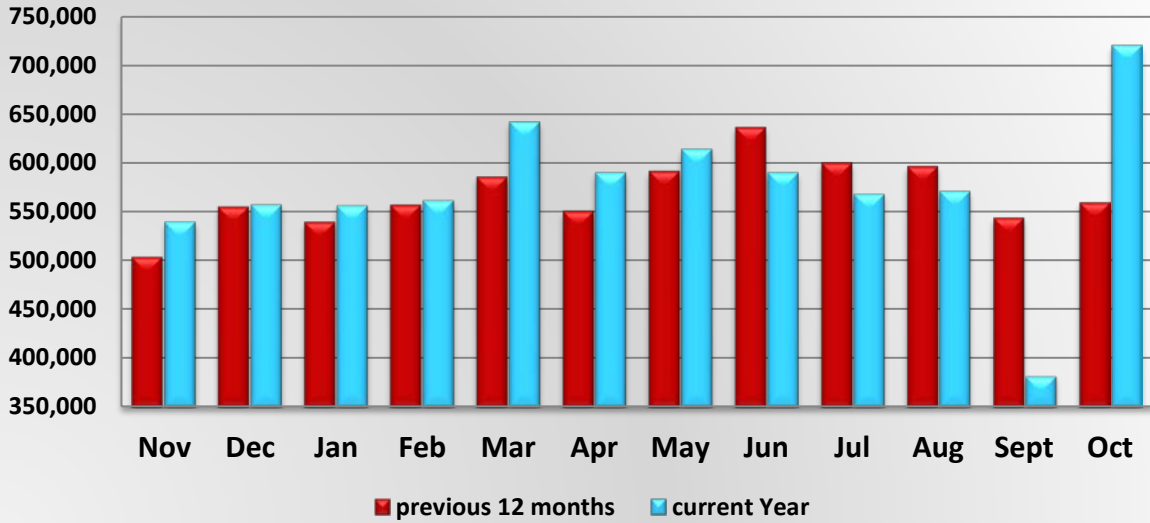

MCSAW PrePass Bypass Activity

MCSAW PrePass Bypass Activity												
	Nov	Dec	Jan	Feb	Mar	Apr	May	Jun	Jul	Aug	Sept	Oct
Nov 15 - Oct 16	503,725	554,896	539,473	556,983	585,466	550,519	591,268	636,085	600,055	596,519	543,856	559,086
Nov 16 - Oct 17	539,859	557,134	556,237	561,616	642,056	590,075	613,960	590,136	568,190	571,132	381,792	720,114

MCSAW PrePass Pull-in Activity

MCSAW PrePass Pull-in Activity												
	Nov	Dec	Jan	Feb	Mar	Apr	May	Jun	Jul	Aug	Sept	Oct
Nov 15 - Oct 16	216,057	223,356	228,085	234,511	273,458	231,893	233,674	250,017	245,420	310,226	273,274	273,916
Nov 16 - Oct 17	293,654	295,949	299,249	275,464	310,811	280,872	276,799	263,828	252,803	286,533	114,519	224,872