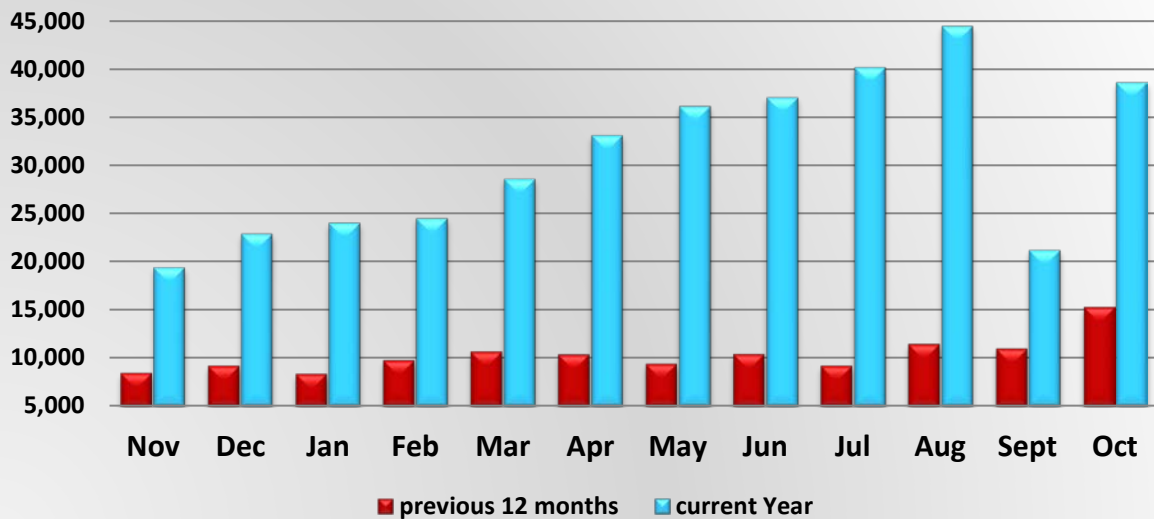

MCSAW Drivewayze Pull-in Activity

MCSAW PrePass Pull-in Activity

	Nov	Dec	Jan	Feb	Mar	Apr	May	Jun	Jul	Aug	Sept	Oct
Nov 15 - Oct 16	8,453	9,196	8,363	9,770	10,646	10,358	9,408	10,401	9,196	11,421	10,954	15,222
Nov 16 - Oct 17	19,455	22,957	24,073	24,552	28,651	33,153	36,191	37,092	40,210	44,506	21,241	38,656