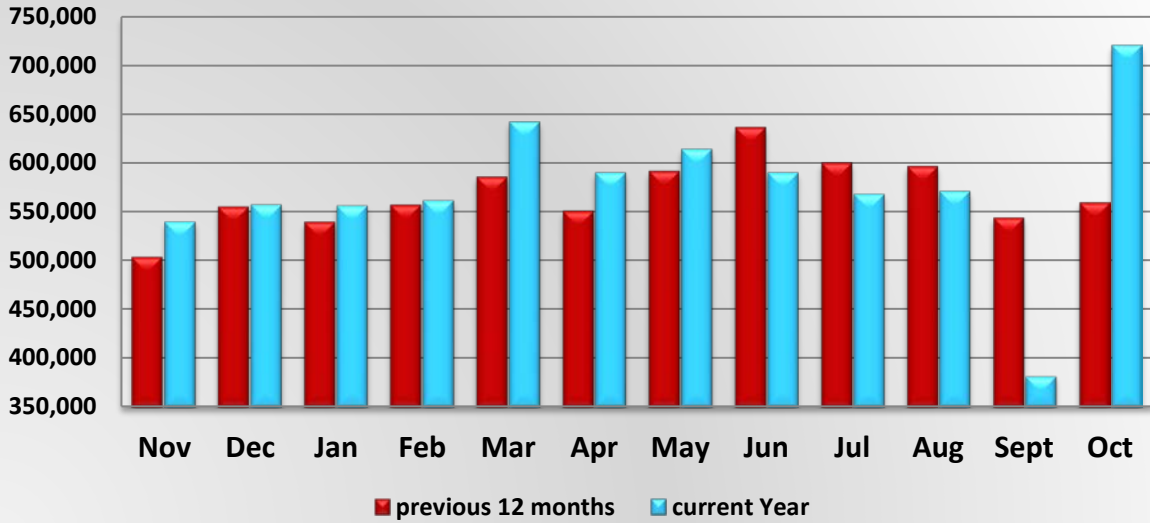

MCSAW PrePass Bypass Activity

MCSAW PrePass Bypass Activity												
	Nov	Dec	Jan	Feb	Mar	Apr	May	Jun	Jul	Aug	Sept	Oct
Nov 15 - Oct 16	503,725	554,896	539,473	556,983	585,466	550,519	591,268	636,085	600,055	596,519	543,856	559,086
Nov 16 - Oct 17	539,859	557,134	556,237	561,616	642,056	590,075	613,960	590,136	568,190	571,132	381,792	720,114

MCSAW PrePass Pull-in Activity

MCSAW PrePass Pull-in Activity												
	Nov	Dec	Jan	Feb	Mar	Apr	May	Jun	Jul	Aug	Sept	Oct
Nov 15 - Oct 16	216,057	223,356	228,085	234,511	273,458	231,893	233,674	250,017	245,420	310,226	273,274	273,916
Nov 16 - Oct 17	293,654	295,949	299,249	275,464	310,811	280,872	276,799	263,828	252,803	286,533	114,519	224,872

MCSAW Annual Number of PrePass Bypasses

MCSAW Annual Number of PrePass Pull-ins

August Bypass vs. Pull-in

September Bypass vs. Pull-in

October Bypass vs. Pull-in

MCSAW Drivewayze Bypass Activity

MCSAW Drivewayze Bypass Activity