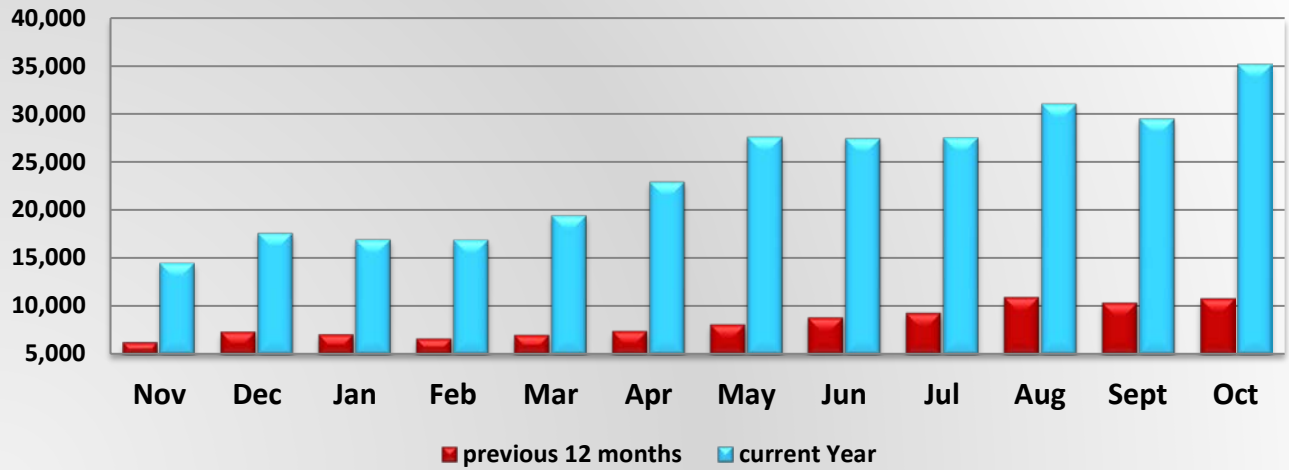

DACS Driveway Bypass Activity

DACS Driveway Bypass Activity												
	Nov	Dec	Jan	Feb	Mar	Apr	May	Jun	Jul	Aug	Sept	Oct
Nov 15 - Oct 16	6,269	7,336	7,062	6,621	6,985	7,392	8,075	8,767	9,231	10,822	10,273	10,696
Nov 16 - Oct 17	14,530	17,639	16,955	16,942	19,467	22,987	27,646	27,482	27,594	31,066	29,545	35,217