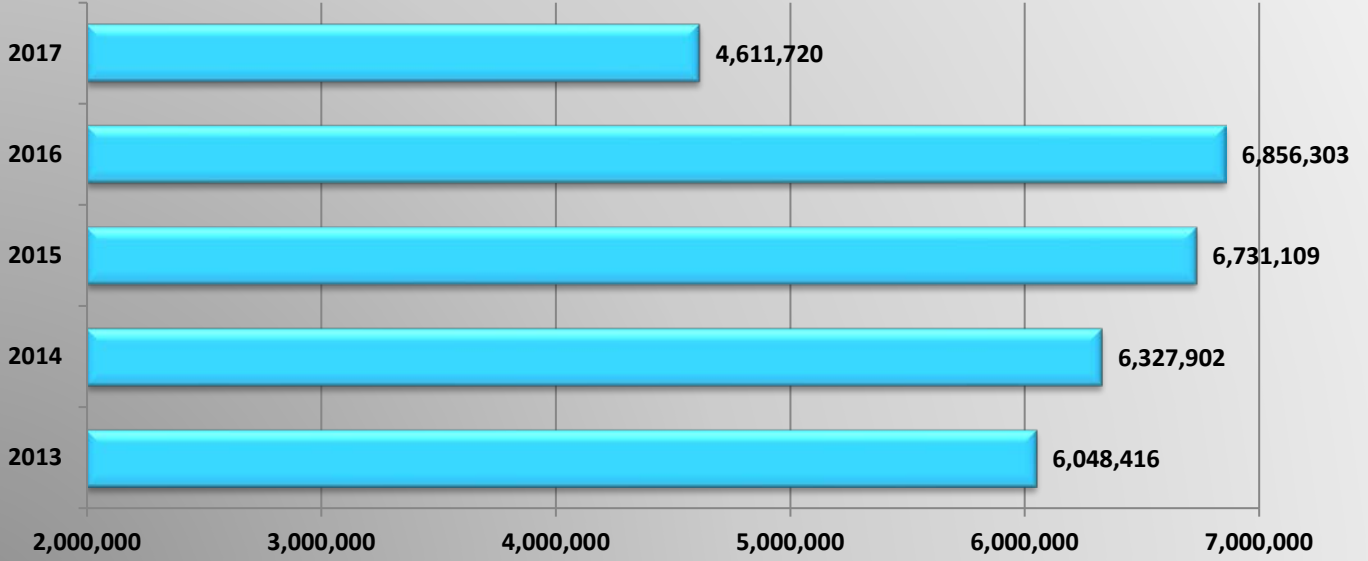

MCSAW PrePass Bypass Activity

MCSAW PrePass Bypass Activity												
	Nov	Dec	Jan	Feb	Mar	Apr	May	Jun	Jul	Aug	Sept	Oct
Nov 15 - Oct 16	503,725	554,896	539,473	556,983	585,466	550,519	591,268	636,085	600,055	596,519	543,856	559,086
Nov 16 - Oct 17	539,859	557,134	556,237	561,616	642,056	590,075	613,960	590,136	568,190	571,132	381,792	720,114

MCSAW PrePass Pull-in Activity

MCSAW PrePass Pull-in Activity												
	Nov	Dec	Jan	Feb	Mar	Apr	May	Jun	Jul	Aug	Sept	Oct
Nov 15 - Oct 16	216,057	223,356	228,085	234,511	273,458	231,893	233,674	250,017	245,420	310,226	273,274	273,916
Nov 16 - Oct 17	293,654	295,949	299,249	275,464	310,811	280,872	276,799	263,828	252,803	286,533	114,519	224,872

MCSAW Annual Number of PrePass Bypasses

MCSAW Annual Number of PrePass Pull-ins

August Bypass vs. Pull-in

September Bypass vs. Pull-in

October Bypass vs. Pull-in

MCSAW Drivewayze Bypass Activity

MCSAW Drivewayze Bypass Activity