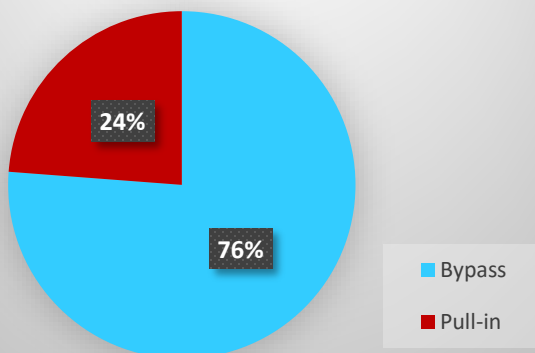

MCSAW Annual Number of PrePass Bypasses

MCSAW Annual Number of PrePass Pull-ins

August Bypass vs. Pull-in

September Bypass vs. Pull-in

October Bypass vs. Pull-in

MCSAW Drivewayze Bypass Activity

MCSAW Drivewayze Bypass Activity

	Nov	Dec	Jan	Feb	Mar	Apr	May	Jun	Jul	Aug	Sept	Oct
Nov 15 - Oct 16	15,378	18,906	19,402	20,721	24,112	27,375	30,952	31,717	32,633	37,249	35,552	37,642
Nov 16 - Oct 17	52,276	58,931	53,847	52,933	63,002	71,957	80,565	77,250	73,135	79,564	93,404	95,014