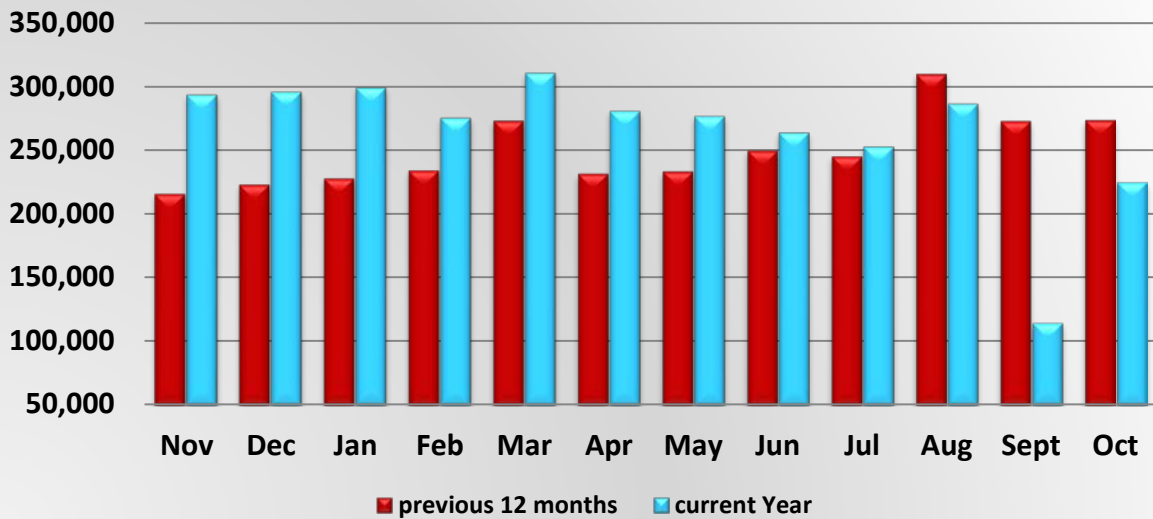

MCSAW PrePass Bypass Activity

MCSAW PrePass Bypass Activity												
	Nov	Dec	Jan	Feb	Mar	Apr	May	Jun	Jul	Aug	Sept	Oct
Nov 15 - Oct 16	503,725	554,896	539,473	556,983	585,466	550,519	591,268	636,085	600,055	596,519	543,856	559,086
Nov 16 - Oct 17	539,859	557,134	556,237	561,616	642,056	590,075	613,960	590,136	568,190	571,132	381,792	720,114

MCSAW PrePass Pull-in Activity

MCSAW PrePass Pull-in Activity												
	Nov	Dec	Jan	Feb	Mar	Apr	May	Jun	Jul	Aug	Sept	Oct
Nov 15 - Oct 16	216,057	223,356	228,085	234,511	273,458	231,893	233,674	250,017	245,420	310,226	273,274	273,916
Nov 16 - Oct 17	293,654	295,949	299,249	275,464	310,811	280,872	276,799	263,828	252,803	286,533	114,519	224,872

MCSAW Annual Number of PrePass Bypasses

MCSAW Annual Number of PrePass Pull-ins

August Bypass vs. Pull-in

September Bypass vs. Pull-in

October Bypass vs. Pull-in

MCSAW Drivewayze Bypass Activity

MCSAW Drivewayze Bypass Activity