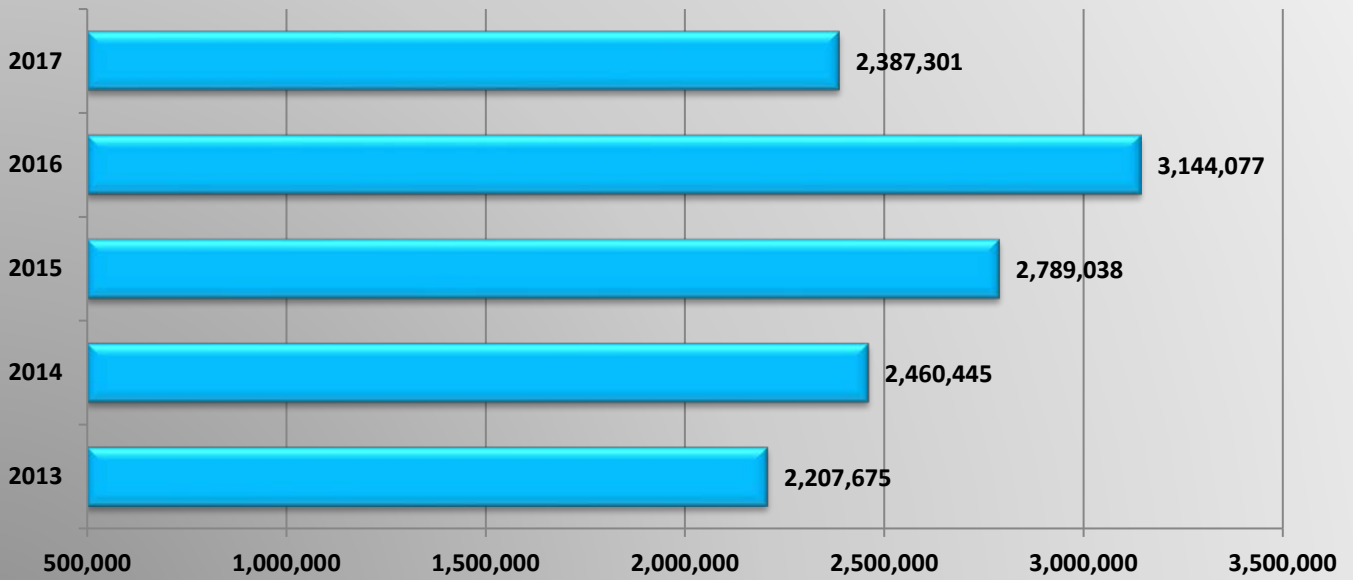

MCSAW PrePass Bypass Activity

MCSAW PrePass Bypass Activity												
	Nov	Dec	Jan	Feb	Mar	Apr	May	Jun	Jul	Aug	Sept	Oct
Nov 15 - Oct 16	503,725	554,896	539,473	556,983	585,466	550,519	591,268	636,085	600,055	596,519	543,856	559,086
Nov 16 - Oct 17	539,859	557,134	556,237	561,616	642,056	590,075	613,960	590,136	568,190	571,132	381,792	720,114

MCSAW PrePass Pull-in Activity

MCSAW PrePass Pull-in Activity												
	Nov	Dec	Jan	Feb	Mar	Apr	May	Jun	Jul	Aug	Sept	Oct
Nov 15 - Oct 16	216,057	223,356	228,085	234,511	273,458	231,893	233,674	250,017	245,420	310,226	273,274	273,916
Nov 16 - Oct 17	293,654	295,949	299,249	275,464	310,811	280,872	276,799	263,828	252,803	286,533	114,519	224,872

MCSAW Annual Number of PrePass Bypasses

MCSAW Annual Number of PrePass Pull-ins

August Bypass vs. Pull-in

September Bypass vs. Pull-in

October Bypass vs. Pull-in

MCSAW Drivewayze Bypass Activity

MCSAW Drivewayze Bypass Activity

	Nov	Dec	Jan	Feb	Mar	Apr	May	Jun	Jul	Aug	Sept	Oct
Nov 15 - Oct 16	15,378	18,906	19,402	20,721	24,112	27,375	30,952	31,717	32,633	37,249	35,552	37,642
Nov 16 - Oct 17	52,276	58,931	53,847	52,933	63,002	71,957	80,565	77,250	73,135	79,564	93,404	95,014