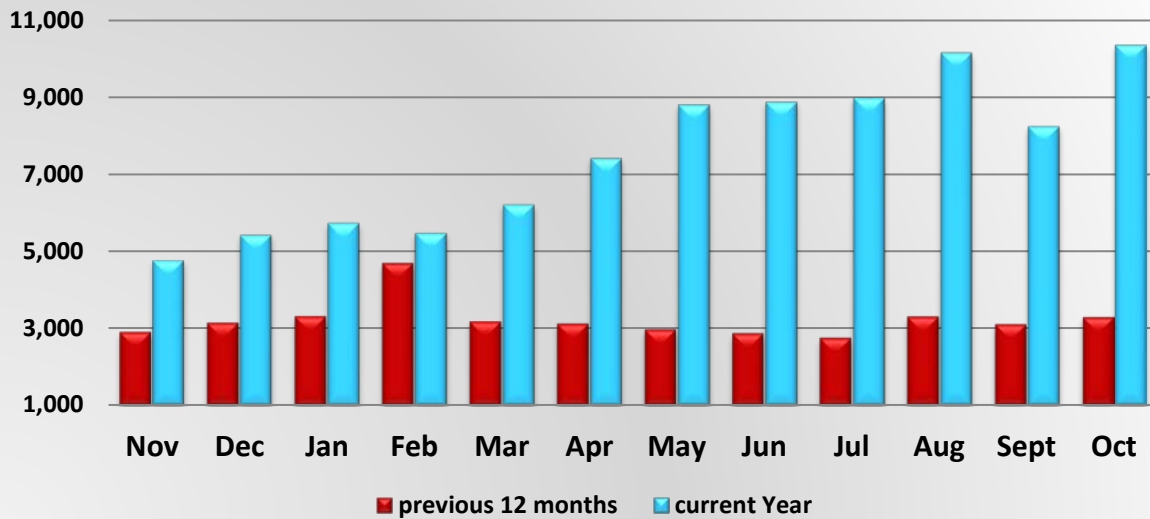

AgPass Pullin Activity at DACS Agricultural Interdiction Stations

DACS AgPass Pull-in Activity

	Nov	Dec	Jan	Feb	Mar	Apr	May	Jun	Jul	Aug	Sept	Oct
Nov 15 - Oct 16	161,679	186,355	181,477	160,753	169,033	159,665	198,675	190,869	182,082	196,008	179,801	193,740
Nov 16 - Oct 17	189,254	192,081	191,214	181,158	205,815	192,810	198,757	187,445	184,608	192,633	164,412	208,552

Annual Number of DACS Bypasses

Annual Number of DACS Pullins

DACS Driveway Bypass Activity

DACS Driveway Bypass Activity												
	Nov	Dec	Jan	Feb	Mar	Apr	May	Jun	Jul	Aug	Sept	Oct
Nov 15 - Oct 16	6,269	7,336	7,062	6,621	6,985	7,392	8,075	8,767	9,231	10,822	10,273	10,696
Nov 16 - Oct 17	14,530	17,639	16,955	16,942	19,467	22,987	27,646	27,482	27,594	31,066	29,545	35,217

DACS Driveway Pull-in Activity

DACS Driveway Pull-in Activity												
	Nov	Dec	Jan	Feb	Mar	Apr	May	Jun	Jul	Aug	Sept	Oct
Nov 15 - Oct 16	2,899	3,145	3,309	4,684	3,179	3,114	2,965	2,865	2,752	3,301	3,102	3,287
Nov 16 - Oct 17	4,784	5,441	5,736	5,490	6,213	7,422	8,811	8,881	8,989	10,158	8,245	10,360