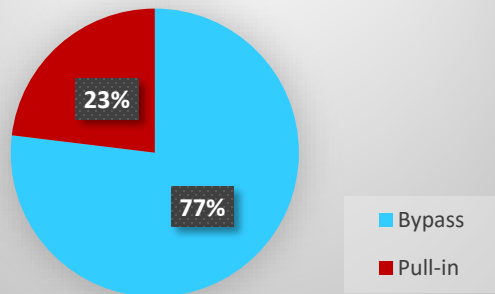

MCSAW Annual Number of PrePass Bypasses

MCSAW Annual Number of PrePass Pull-ins

August Bypass vs. Pull-in

September Bypass vs. Pull-in

October Bypass vs. Pull-in

MCSAW Drivewayze Bypass Activity

MCSAW Drivewayze Bypass Activity

	Nov	Dec	Jan	Feb	Mar	Apr	May	Jun	Jul	Aug	Sept	Oct
Nov 15 - Oct 16	15,378	18,906	19,402	20,721	24,112	27,375	30,952	31,717	32,633	37,249	35,552	37,642
Nov 16 - Oct 17	52,276	58,931	53,847	52,933	63,002	71,957	80,565	77,250	73,135	79,564	93,404	95,014