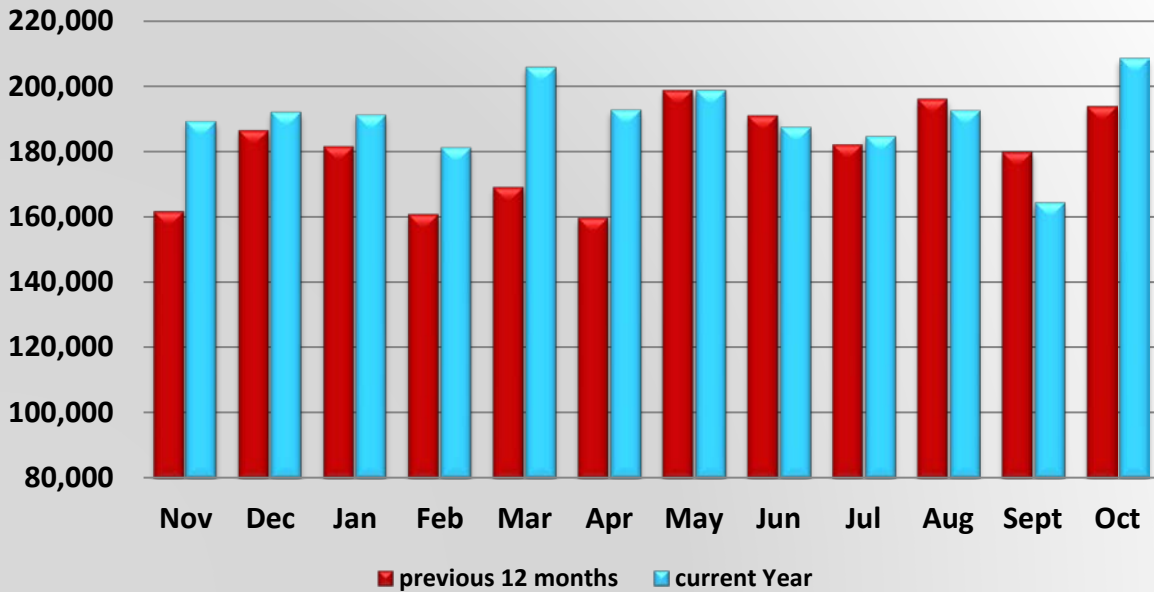

MCSAW Drivewayze Pull-in Activity

MCSAW PrePass Pull-in Activity												
	Nov	Dec	Jan	Feb	Mar	Apr	May	Jun	Jul	Aug	Sept	Oct
Nov 15 - Oct 16	8,453	9,196	8,363	9,770	10,646	10,358	9,408	10,401	9,196	11,421	10,954	15,222
Nov 16 - Oct 17	19,455	22,957	24,073	24,552	28,651	33,153	36,191	37,092	40,210	44,506	21,241	38,656

August Bypass vs. Pull-in

September Bypass vs. Pull-in

October Bypass vs. Pull-in

AgPass Bypass Activity at DACS Agricultural Interdiction Stations

DACS AgPass Bypass Activity

	Nov	Dec	Jan	Feb	Mar	Apr	May	Jun	Jul	Aug	Sept	Oct
Nov 15 - Oct 16	141,902	160,235	153,450	124,598	135,104	128,123	159,198	161,024	151,308	169,694	155,517	156,399
Nov 16 - Oct 17	158,874	161,948	159,334	153,265	174,590	160,385	164,133	161,001	153,933	169,080	143,132	171,339

AgPass Pullin Activity at DACS Agricultural Interdiction Stations

DACS AgPass Pull-in Activity

	Nov	Dec	Jan	Feb	Mar	Apr	May	Jun	Jul	Aug	Sept	Oct
Nov 15 - Oct 16	161,679	186,355	181,477	160,753	169,033	159,665	198,675	190,869	182,082	196,008	179,801	193,740
Nov 16 - Oct 17	189,254	192,081	191,214	181,158	205,815	192,810	198,757	187,445	184,608	192,633	164,412	208,552