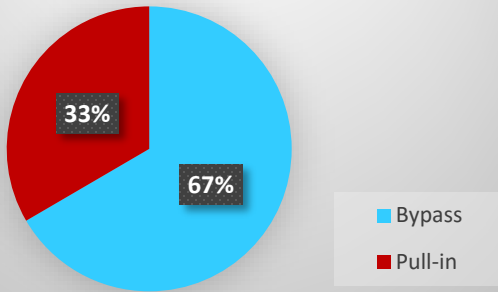

MCSAW PrePass Pull-in Activity

MCSAW PrePass Pull-in Activity												
	Nov	Dec	Jan	Feb	Mar	Apr	May	Jun	Jul	Aug	Sept	Oct
Nov 15 - Oct 16	216,057	223,356	228,085	234,511	273,458	231,893	233,674	250,017	245,420	310,226	273,274	273,916
Nov 16 - Oct 17	293,654	295,949	299,249	275,464	310,811	280,872	276,799	263,828	252,803	286,533	114,519	224,872

MCSAW Annual Number of PrePass Bypasses

MCSAW Annual Number of PrePass Pull-ins

August Bypass vs. Pull-in

September Bypass vs. Pull-in

October Bypass vs. Pull-in

MCSAW Drivewayze Bypass Activity

MCSAW Drivewayze Bypass Activity