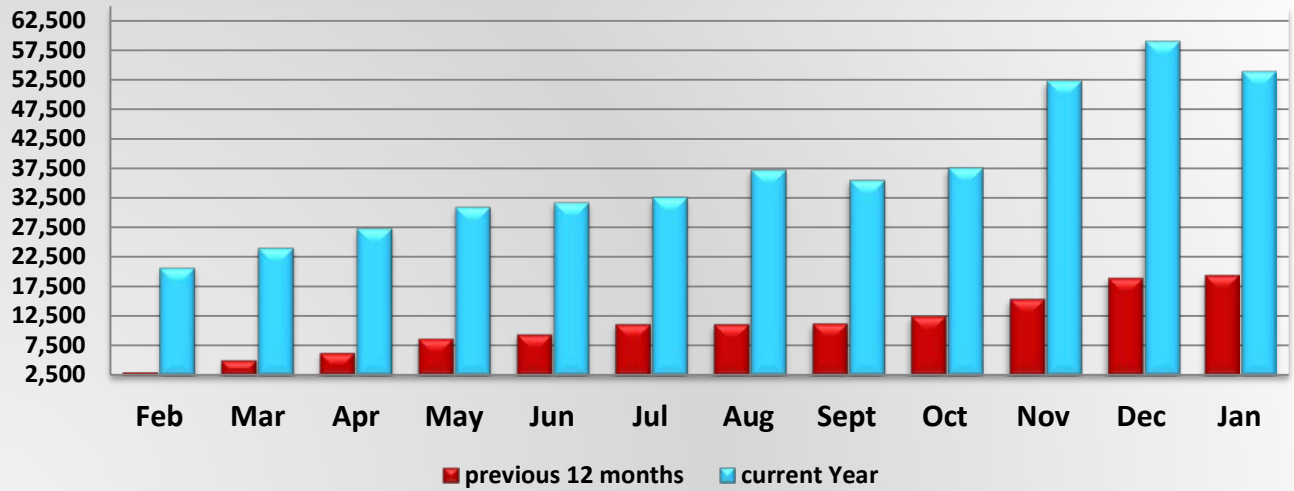

MCSAW PrePass Bypass Activity

MCSAW PrePass Bypass Activity												
	Feb	Mar	Apr	May	Jun	Jul	Aug	Sept	Oct	Nov	Dec	Jan
Feb 15 - Jan 16	535,180	614,927	614,101	583,034	582,664	551,822	562,631	520,385	558,458	503,725	554,896	539,473
Feb 16 - Jan 17	556,983	585,466	550,519	591,268	636,085	600,055	596,519	543,856	559,086	539,859	557,134	556,237

MCSAW PrePass Pull-in Activity

MCSAW PrePass Pull-in Activity												
	Feb	Mar	Apr	May	Jun	Jul	Aug	Sept	Oct	Nov	Dec	Jan
Feb 15 - Jan 16	216,193	230,503	220,268	222,135	235,009	250,764	260,772	250,196	240,071	216,057	223,356	228,085
Feb 16 - Jan 17	234,511	273,458	231,893	233,674	250,017	245,420	310,226	273,274	273,916	293,654	295,949	299,249

MCSAW Annual Number of Prepass Bypasses

MCSAW Annual Number of Prepass Pull-ins

MCSAW Driveway Bypass Activity

MCSAW Driveway Bypass Activity

	Feb	Mar	Apr	May	Jun	Jul	Aug	Sept	Oct	Nov	Dec	Jan
Feb 15 - Jan 16	3,030	5,057	6,295	8,679	9,372	11,125	11,137	11,239	12,470	15,378	18,906	19,402
Feb 16 - Jan 17	20,721	24,109	27,375	30,952	31,717	32,633	37,249	35,552	37,642	52,276	58,931	53,847