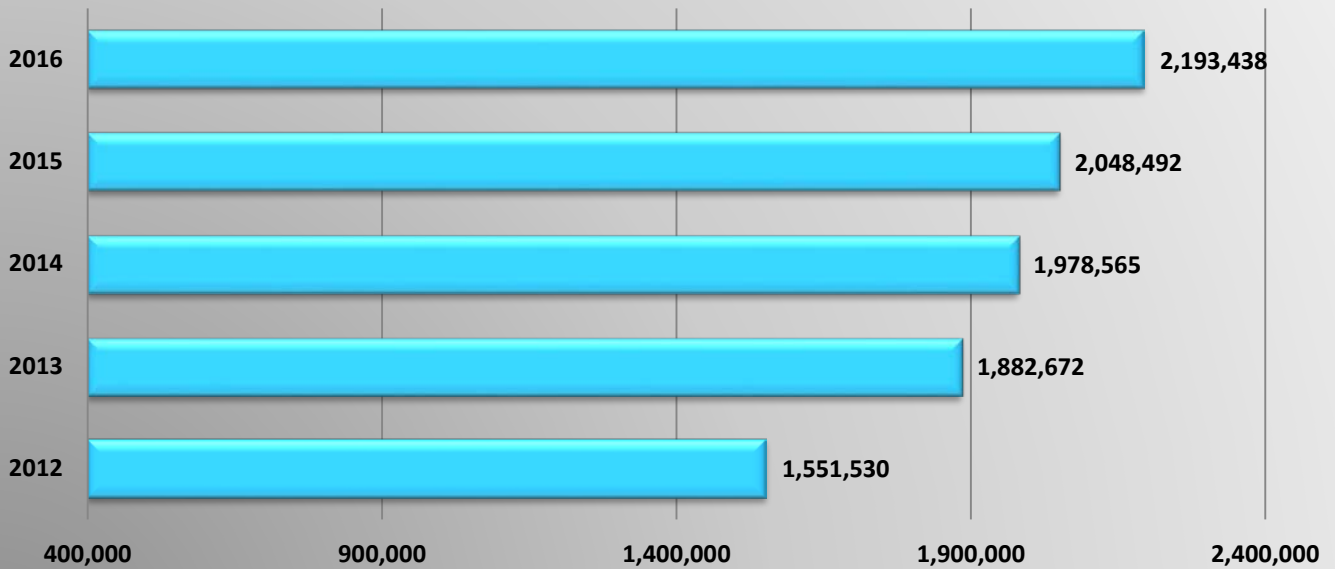

Annual Number of DACS Pullins