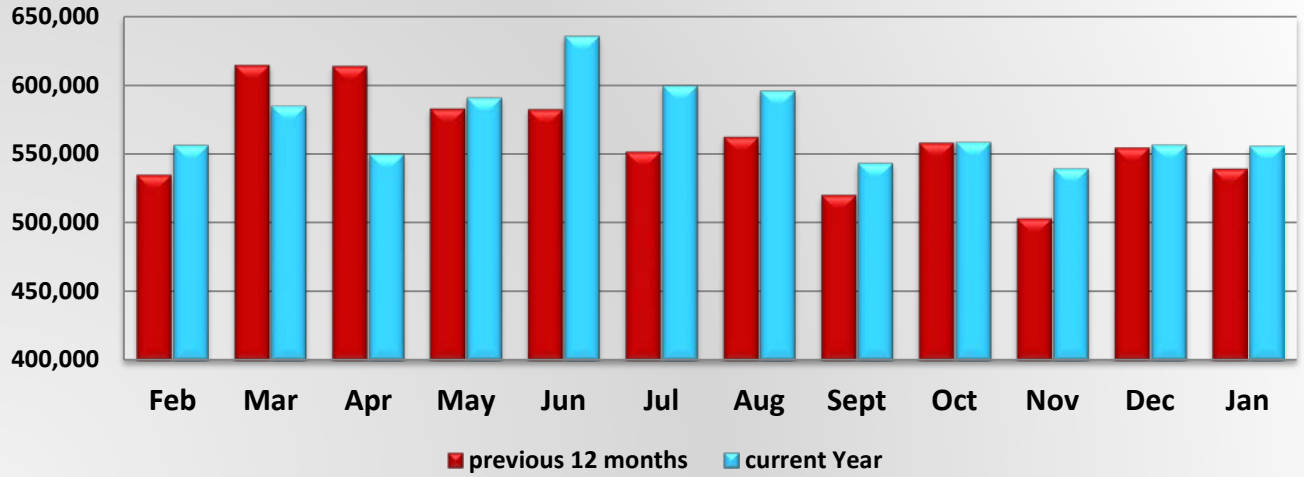

MCSAW PrePass Bypass Activity

MCSAW PrePass Bypass Activity												
	Feb	Mar	Apr	May	Jun	Jul	Aug	Sept	Oct	Nov	Dec	Jan
Feb 15 - Jan 16	535,180	614,927	614,101	583,034	582,664	551,822	562,631	520,385	558,458	503,725	554,896	539,473
Feb 16 - Jan 17	556,983	585,466	550,519	591,268	636,085	600,055	596,519	543,856	559,086	539,859	557,134	556,237

MCSAW PrePass Pull-in Activity

MCSAW PrePass Pull-in Activity												
	Feb	Mar	Apr	May	Jun	Jul	Aug	Sept	Oct	Nov	Dec	Jan
Feb 15 - Jan 16	216,193	230,503	220,268	222,135	235,009	250,764	260,772	250,196	240,071	216,057	223,356	228,085
Feb 16 - Jan 17	234,511	273,458	231,893	233,674	250,017	245,420	310,226	273,274	273,916	293,654	295,949	299,249