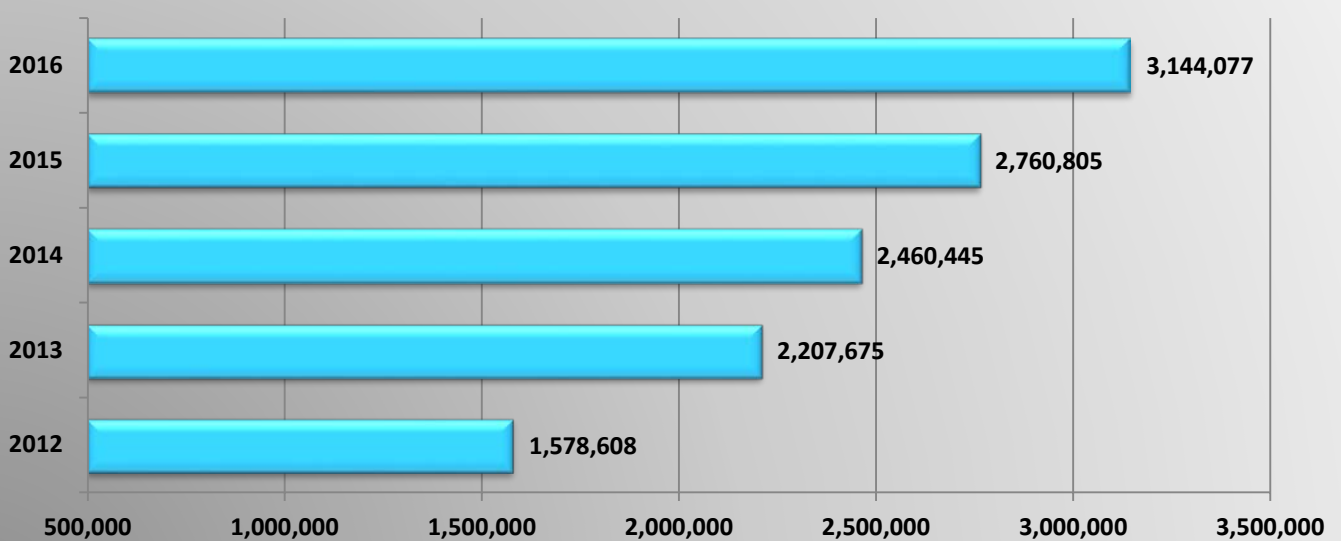

MCSAW PrePass Bypass Activity

MCSAW PrePass Bypass Activity												
	Feb	Mar	Apr	May	Jun	Jul	Aug	Sept	Oct	Nov	Dec	Jan
Feb 15 - Jan 16	535,180	614,927	614,101	583,034	582,664	551,822	562,631	520,385	558,458	503,725	554,896	539,473
Feb 16 - Jan 17	556,983	585,466	550,519	591,268	636,085	600,055	596,519	543,856	559,086	539,859	557,134	556,237

MCSAW PrePass Pull-in Activity

MCSAW PrePass Pull-in Activity												
	Feb	Mar	Apr	May	Jun	Jul	Aug	Sept	Oct	Nov	Dec	Jan
Feb 15 - Jan 16	216,193	230,503	220,268	222,135	235,009	250,764	260,772	250,196	240,071	216,057	223,356	228,085
Feb 16 - Jan 17	234,511	273,458	231,893	233,674	250,017	245,420	310,226	273,274	273,916	293,654	295,949	299,249

MCSAW Annual Number of Prepass Bypasses

MCSAW Annual Number of Prepass Pull-ins

MCSAW Driveway Bypass Activity

MCSAW Driveway Bypass Activity

	Feb	Mar	Apr	May	Jun	Jul	Aug	Sept	Oct	Nov	Dec	Jan
Feb 15 - Jan 16	3,030	5,057	6,295	8,679	9,372	11,125	11,137	11,239	12,470	15,378	18,906	19,402
Feb 16 - Jan 17	20,721	24,109	27,375	30,952	31,717	32,633	37,249	35,552	37,642	52,276	58,931	53,847