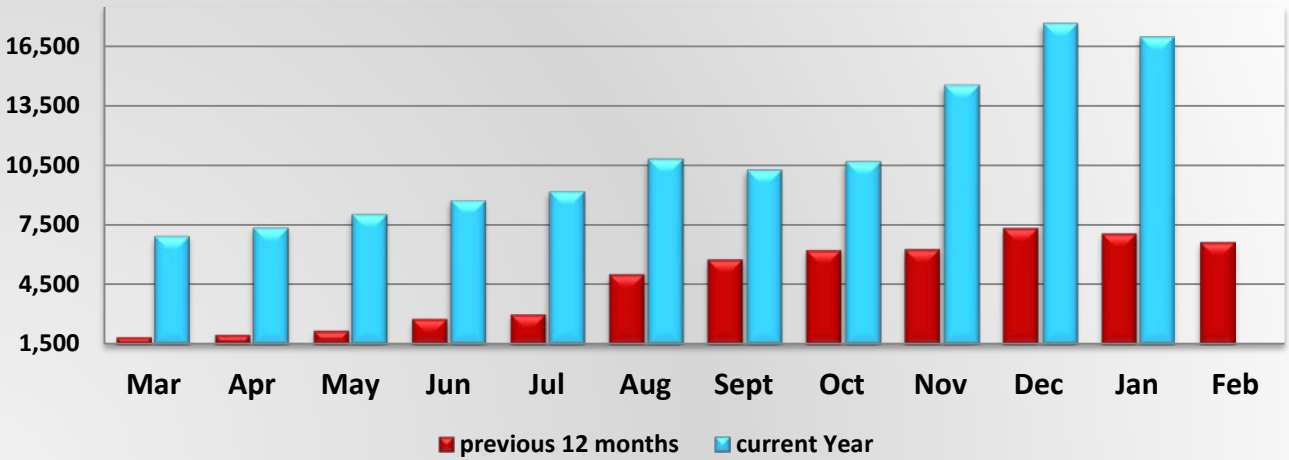

AgPass Bypass Activity at DACS Agricultural Interdiction Stations

DACS Agpass Bypass Activity

	Feb	Mar	Apr	May	Jun	Jul	Aug	Sept	Oct	Nov	Dec	Jan
Feb 15 - Jan 16	143,651	161,788	154,366	149,155	150,785	154,093	149,139	151,031	161,944	141,902	160,235	153,450
Feb 16 - Jan 17	124,598	135,104	128,123	159,198	161,024	151,308	169,694	155,517	156,399	158,874	161,948	159,334

AgPass Pullin Activity at DACS Agricultural Interdiction Stations

DACS Agpass Pull-in Activity

	Feb	Mar	Apr	May	Jun	Jul	Aug	Sept	Oct	Nov	Dec	Jan
Feb 15 - Jan 16	158,828	182,220	171,173	174,525	170,811	173,642	172,294	170,218	182,607	161,679	186,355	181,477
Feb 16 - Jan 17	160,753	169,033	159,665	198,675	190,869	182,082	196,008	179,801	193,740	189,254	192,081	191,214

Annual Number of DACS Bypasses

Annual Number of DACS Pullins

DACS Driveway Bypass Activity

DACS Driveway Bypass Activity												
	Mar	Apr	May	Jun	Jul	Aug	Sept	Oct	Nov	Dec	Jan	Feb
Mar 15 - Feb 16	1,872	1,992	2,200	2,788	3,017	5,008	5,754	6,227	6,269	7,336	7,062	6,621
Mar 16 - Feb 17	6,985	7,392	8,075	8,767	9,231	10,822	10,273	10,696	14,530	17,639	16,955	