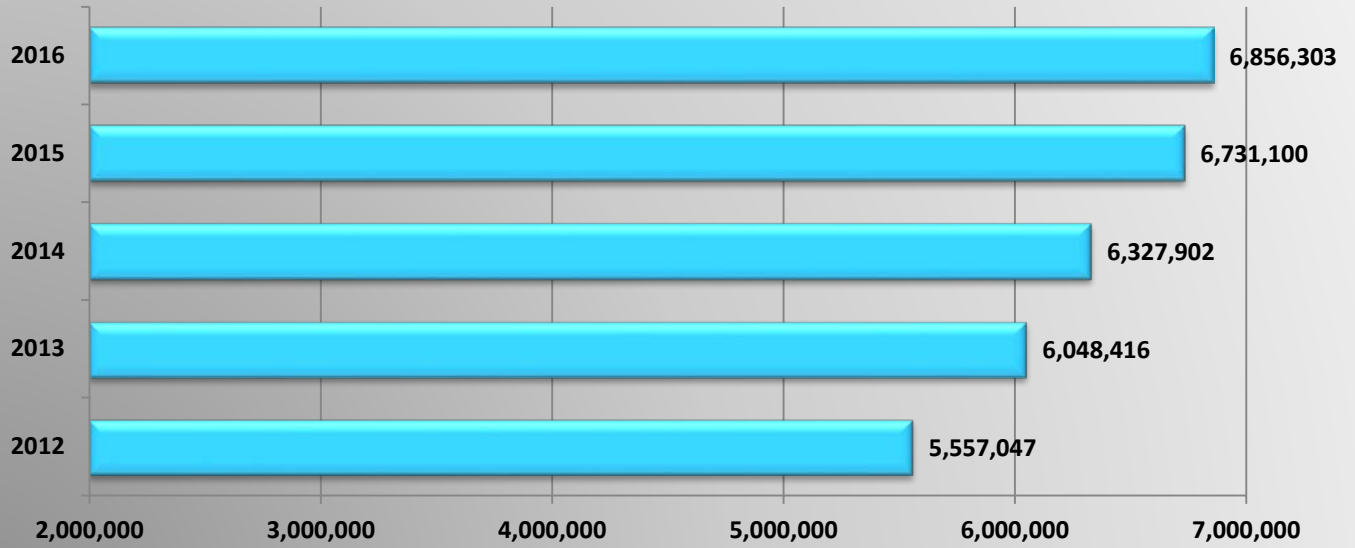

MCSAW Annual Number of Prepass Bypasses