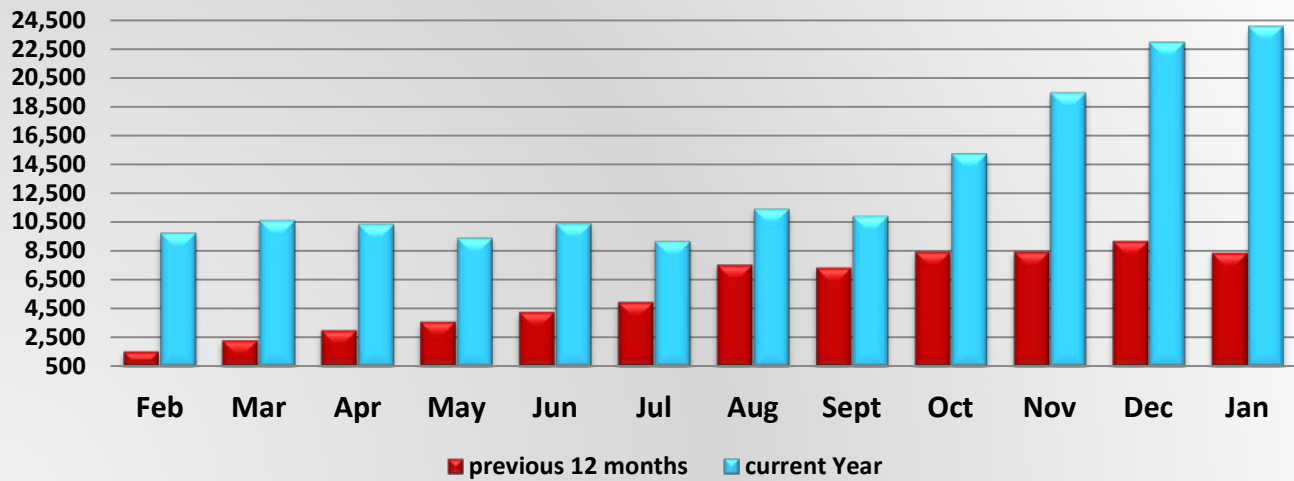

MCSAW PrePass Pull-in Activity

MCSAW PrePass Pull-in Activity												
	Feb	Mar	Apr	May	Jun	Jul	Aug	Sept	Oct	Nov	Dec	Jan
Feb 15 - Jan 16	216,193	230,503	220,268	222,135	235,009	250,764	260,772	250,196	240,071	216,057	223,356	228,085
Feb 16 - Jan 17	234,511	273,458	231,893	233,674	250,017	245,420	310,226	273,274	273,916	293,654	295,949	299,249

MCSAW Annual Number of Prepass Bypasses

MCSAW Annual Number of Prepass Pull-ins

MCSAW Driveway Bypass Activity

MCSAW Driveway Bypass Activity

	Feb	Mar	Apr	May	Jun	Jul	Aug	Sept	Oct	Nov	Dec	Jan
Feb 15 - Jan 16	3,030	5,057	6,295	8,679	9,372	11,125	11,137	11,239	12,470	15,378	18,906	19,402
Feb 16 - Jan 17	20,721	24,109	27,375	30,952	31,717	32,633	37,249	35,552	37,642	52,276	58,931	53,847

MCSAW Driveway Pull-in Activity

MCSAW PrePass Pull-in Activity

	Feb	Mar	Apr	May	Jun	Jul	Aug	Sept	Oct	Nov	Dec	Jan
Feb 15 - Jan 16	1,547	2,322	3,001	3,615	4,267	4,967	7,534	7,343	8,446	8,453	9,196	8,363
Feb 16 - Jan 17	9,770	10,637	10,358	9,408	10,401	9,196	11,421	10,954	15,222	19,455	22,957	24,073

AgPass Bypass Activity at DACS Agricultural Interdiction Stations

DACS Agpass Bypass Activity

	Feb	Mar	Apr	May	Jun	Jul	Aug	Sept	Oct	Nov	Dec	Jan
Feb 15 - Jan 16	143,651	161,788	154,366	149,155	150,785	154,093	149,139	151,031	161,944	141,902	160,235	153,450
Feb 16 - Jan 17	124,598	135,104	128,123	159,198	161,024	151,308	169,694	155,517	156,399	158,874	161,948	159,334