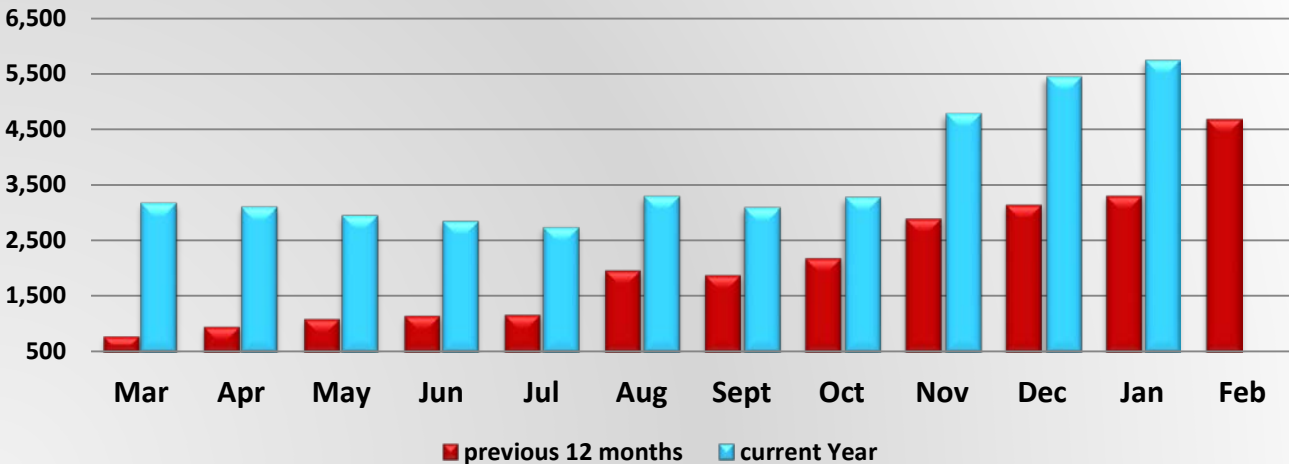

AgPass Bypass Activity at DACS Agricultural Interdiction Stations

DACS Agpass Bypass Activity

	Feb	Mar	Apr	May	Jun	Jul	Aug	Sept	Oct	Nov	Dec	Jan
Feb 15 - Jan 16	143,651	161,788	154,366	149,155	150,785	154,093	149,139	151,031	161,944	141,902	160,235	153,450
Feb 16 - Jan 17	124,598	135,104	128,123	159,198	161,024	151,308	169,694	155,517	156,399	158,874	161,948	159,334

AgPass Pullin Activity at DACS Agricultural Interdiction Stations

DACS Agpass Pull-in Activity

	Feb	Mar	Apr	May	Jun	Jul	Aug	Sept	Oct	Nov	Dec	Jan
Feb 15 - Jan 16	158,828	182,220	171,173	174,525	170,811	173,642	172,294	170,218	182,607	161,679	186,355	181,477
Feb 16 - Jan 17	160,753	169,033	159,665	198,675	190,869	182,082	196,008	179,801	193,740	189,254	192,081	191,214

Annual Number of DACS Bypasses

Annual Number of DACS Pullins

DACS Driveway Bypass Activity

DACS Driveway Bypass Activity												
	Mar	Apr	May	Jun	Jul	Aug	Sept	Oct	Nov	Dec	Jan	Feb
Mar 15 - Feb 16	1,872	1,992	2,200	2,788	3,017	5,008	5,754	6,227	6,269	7,336	7,062	6,621
Mar 16 - Feb 17	6,985	7,392	8,075	8,767	9,231	10,822	10,273	10,696	14,530	17,639	16,955	

DACS Driveway Pull-in Activity

DACS Driveway Pull-in Activity												
	Mar	Apr	May	Jun	Jul	Aug	Sept	Oct	Nov	Dec	Jan	Feb
Mar 15 - Feb 16	787	960	1,096	1,153	1,174	1,967	1,881	2,189	2,899	3,145	3,309	4,684
Mar 16 - Feb 17	3,179	3,114	2,965	2,865	2,752	3,301	3,102	3,287	4,784	5,441	5,736	