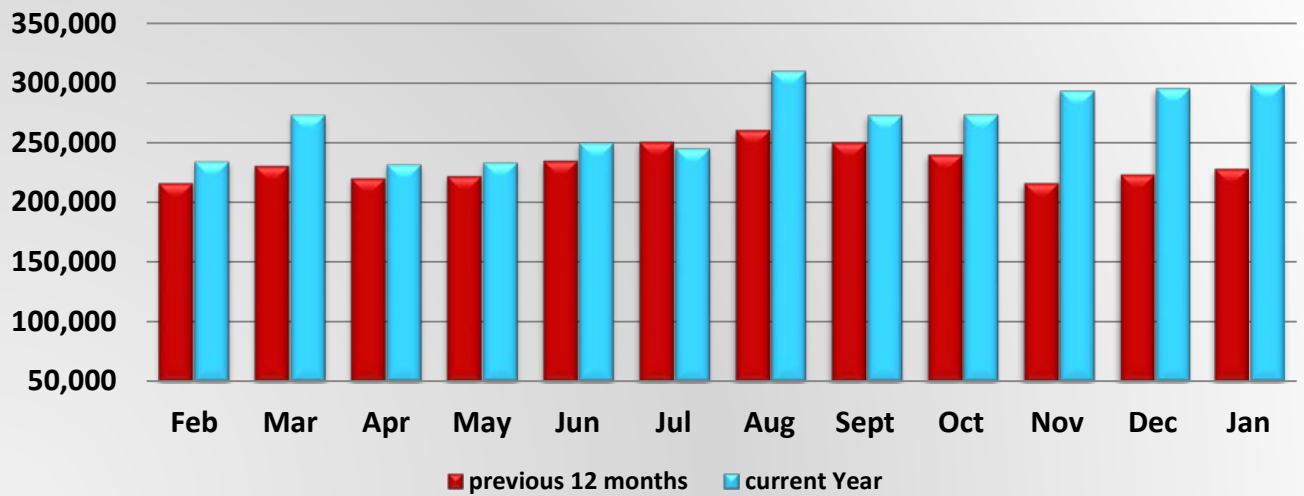

MCSAW PrePass Bypass Activity

MCSAW PrePass Bypass Activity												
	Feb	Mar	Apr	May	Jun	Jul	Aug	Sept	Oct	Nov	Dec	Jan
Feb 15 - Jan 16	535,180	614,927	614,101	583,034	582,664	551,822	562,631	520,385	558,458	503,725	554,896	539,473
Feb 16 - Jan 17	556,983	585,466	550,519	591,268	636,085	600,055	596,519	543,856	559,086	539,859	557,134	556,237

MCSAW PrePass Pull-in Activity

MCSAW PrePass Pull-in Activity												
	Feb	Mar	Apr	May	Jun	Jul	Aug	Sept	Oct	Nov	Dec	Jan
Feb 15 - Jan 16	216,193	230,503	220,268	222,135	235,009	250,764	260,772	250,196	240,071	216,057	223,356	228,085
Feb 16 - Jan 17	234,511	273,458	231,893	233,674	250,017	245,420	310,226	273,274	273,916	293,654	295,949	299,249