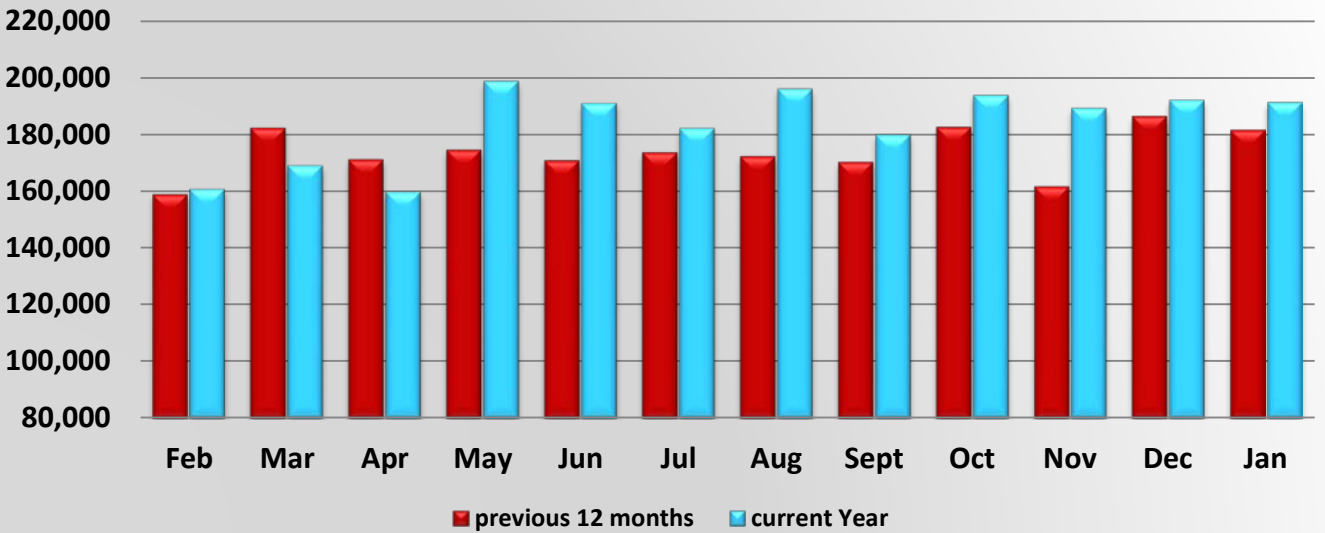

Feb	Mar	Apr	May	Jun	Jul	Aug	Sept	Oct	Nov	Dec	Jan
Feb 15 - Jan 16	143,651	161,788	154,366	149,155	150,785	154,093	149,139	151,031	161,944	141,902	160,235	153,450
Feb 16 - Jan 17	124,598	135,104	128,123	159,198	161,024	151,308	169,694	155,517	156,399	158,874	161,948	159,334

AgPass Pullin Activity at DACS Agricultural Interdiction Stations

DACS Agpass Pull-in Activity