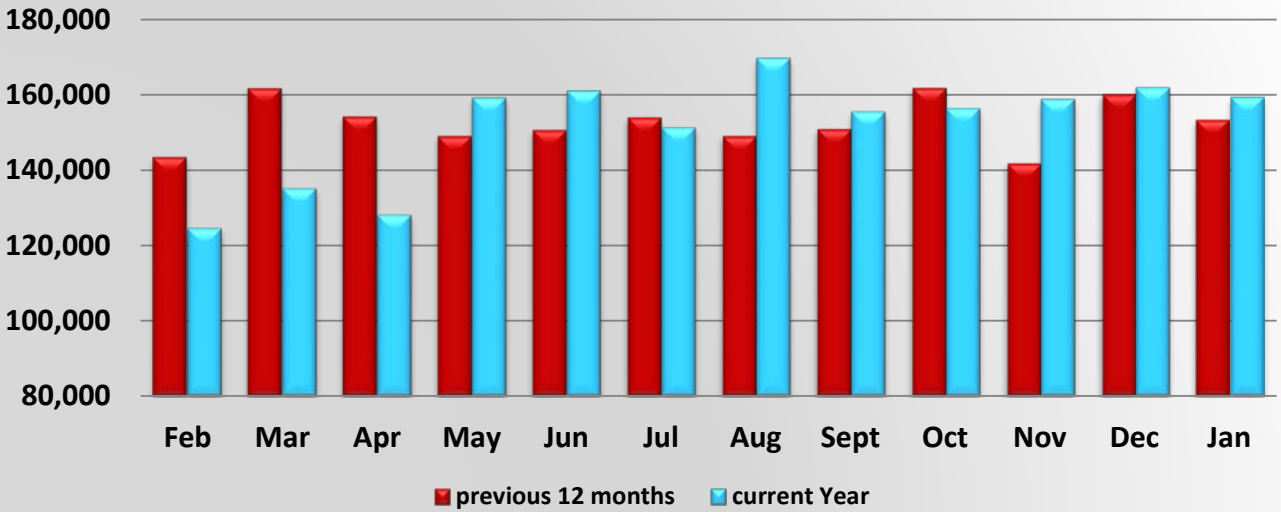

MCSAW PrePass Pull-in Activity

MCSAW PrePass Pull-in Activity												
	Feb	Mar	Apr	May	Jun	Jul	Aug	Sept	Oct	Nov	Dec	Jan
Feb 15 - Jan 16	216,193	230,503	220,268	222,135	235,009	250,764	260,772	250,196	240,071	216,057	223,356	228,085
Feb 16 - Jan 17	234,511	273,458	231,893	233,674	250,017	245,420	310,226	273,274	273,916	293,654	295,949	299,249

MCSAW Annual Number of Prepass Bypasses

MCSAW Annual Number of Prepass Pull-ins

MCSAW Driveway Bypass Activity

MCSAW Driveway Bypass Activity

	Feb	Mar	Apr	May	Jun	Jul	Aug	Sept	Oct	Nov	Dec	Jan
Feb 15 - Jan 16	3,030	5,057	6,295	8,679	9,372	11,125	11,137	11,239	12,470	15,378	18,906	19,402
Feb 16 - Jan 17	20,721	24,109	27,375	30,952	31,717	32,633	37,249	35,552	37,642	52,276	58,931	53,847

MCSAW Driveway Pull-in Activity

MCSAW PrePass Pull-in Activity

	Feb	Mar	Apr	May	Jun	Jul	Aug	Sept	Oct	Nov	Dec	Jan
Feb 15 - Jan 16	1,547	2,322	3,001	3,615	4,267	4,967	7,534	7,343	8,446	8,453	9,196	8,363
Feb 16 - Jan 17	9,770	10,637	10,358	9,408	10,401	9,196	11,421	10,954	15,222	19,455	22,957	24,073

AgPass Bypass Activity at DACS Agricultural Interdiction Stations

DACS Agpass Bypass Activity

	Feb	Mar	Apr	May	Jun	Jul	Aug	Sept	Oct	Nov	Dec	Jan
Feb 15 - Jan 16	143,651	161,788	154,366	149,155	150,785	154,093	149,139	151,031	161,944	141,902	160,235	153,450
Feb 16 - Jan 17	124,598	135,104	128,123	159,198	161,024	151,308	169,694	155,517	156,399	158,874	161,948	159,334