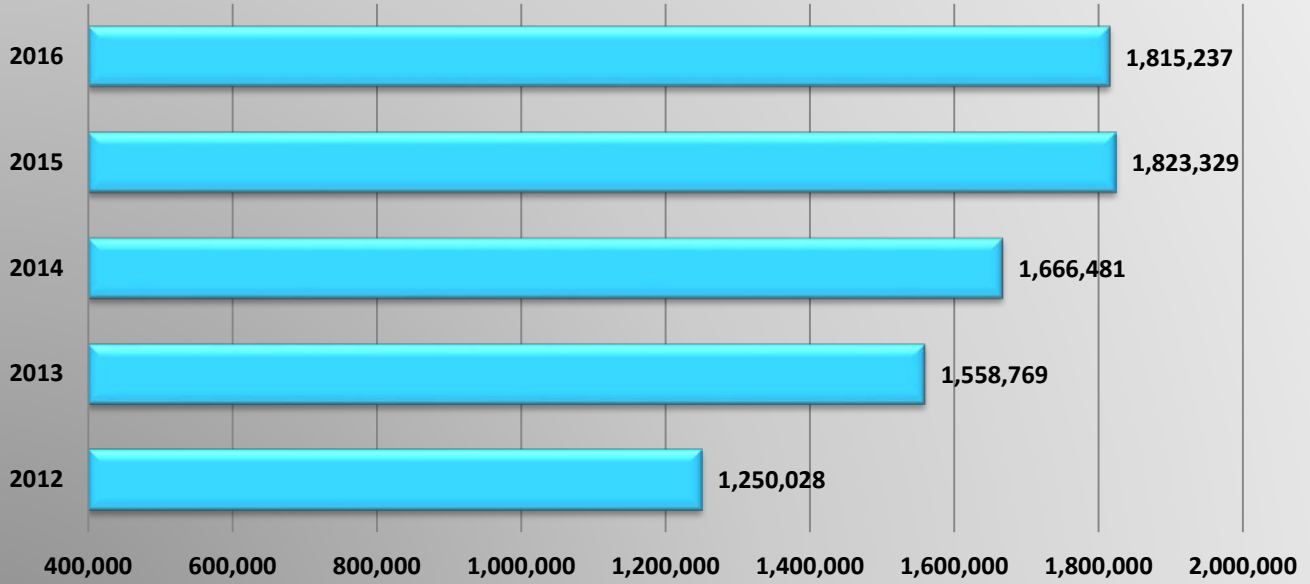

Annual Number of DACS Bypasses