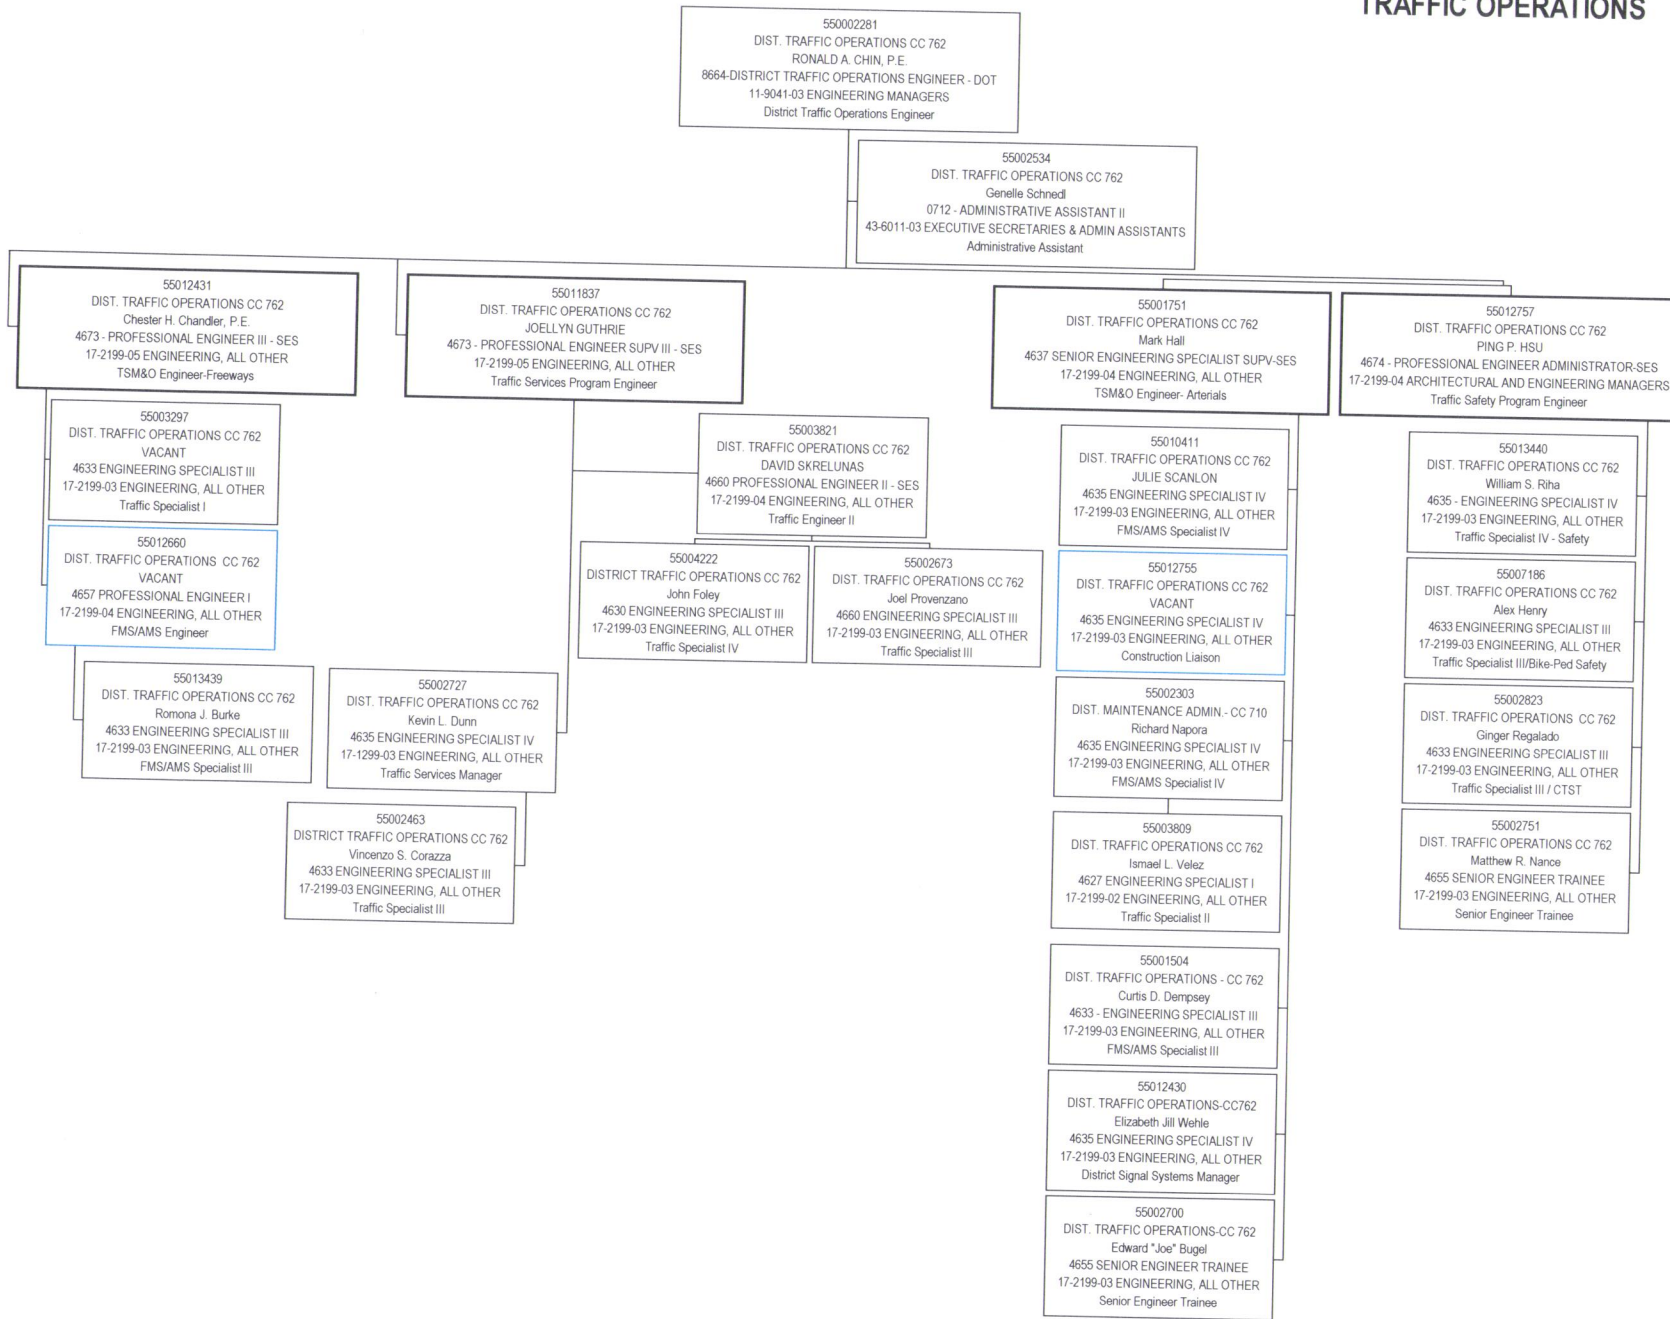

PRESENT STAFFING CHART

FLORIDA DEPARTMENT OF TRANSPORTATION TRAFFIC OPERATIONS

Approved: _____
Ronald A. Chin