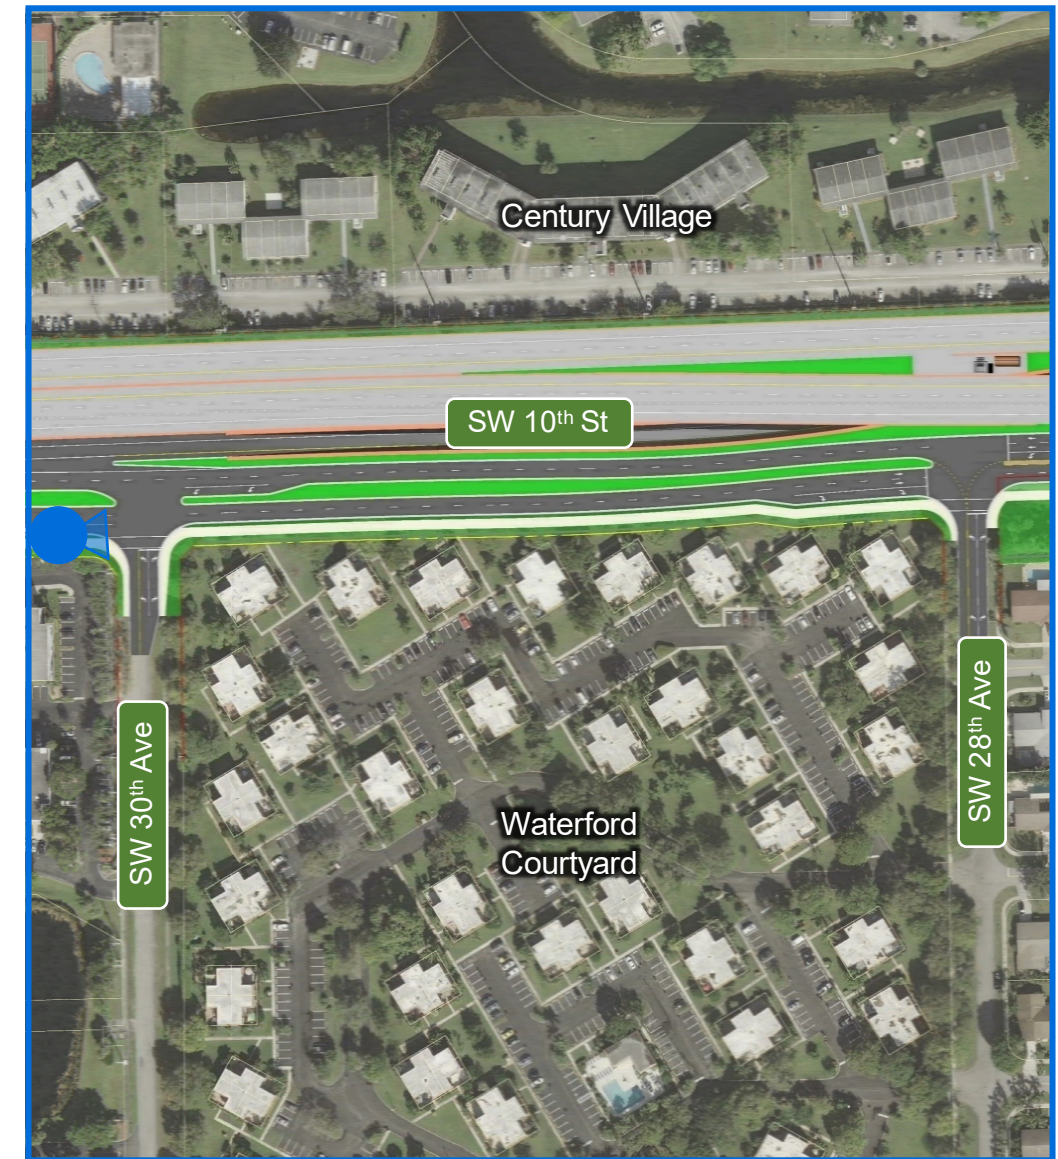

Rendering Booklet with Noise Walls

Camera List

1. At Waterways – Looking West
2. At Waterways – Looking East
3. East of Independence – Looking West
- 4A. East of Independence – Looking East With Ramps to Powerline Road
- 4B. East of Independence – Looking East Without Ramps to Powerline Road
5. At Powerline Road – Looking North
- 6A. At Powerline Road – Looking East With Ramps to Powerline Road
- 6B. At Powerline Road – Looking East Without Ramps to Powerline Road
- 7A. At SW 30th Ave – Looking East With Ramps to Powerline Road
- 7B. At SW 30th Ave – Looking East Without Ramps to Powerline Road
- 8A. East of SW 30th Ave – Looking East With Ramps to Powerline Road
- 8B. East of SW 30th Ave – Looking East Without Ramps to Powerline Road
- 9A. Waterford Courtyard – Looking West With Ramps to Powerline Road
- 9B. Waterford Courtyard – Looking West Without Ramps to Powerline Road
- 10A. At Balcony – Looking Southwest With Ramps to Powerline Road
- 10B. At Balcony – Looking Southwest Without Ramps to Powerline Road

Camera 1: At Waterways – Looking West

Camera 2: At Waterways – Looking East

Camera 3: East of Independence – Looking West

Camera 4A: East of Independence – Looking East With Ramps to Powerline Road

Camera 4B: East of Independence – Looking East Without Ramps to Powerline Road

Camera 5: At Powerline Road – Looking North

Camera 6A: At Powerline Road – Looking East With Ramps to Powerline Road

Camera 6B: At Powerline Road – Looking East Without Ramps to Powerline Road

Camera 7A: At SW 30th Ave – Looking East With Ramps to Powerline Road

Camera 7B: At SW 30th Ave – Looking East Without Ramps to Powerline Road

Camera 8A: East of SW 30th Ave – Looking East With Ramps to Powerline Road

Camera 8B: East of SW 30th Ave – Looking East Without Ramps to Powerline Road