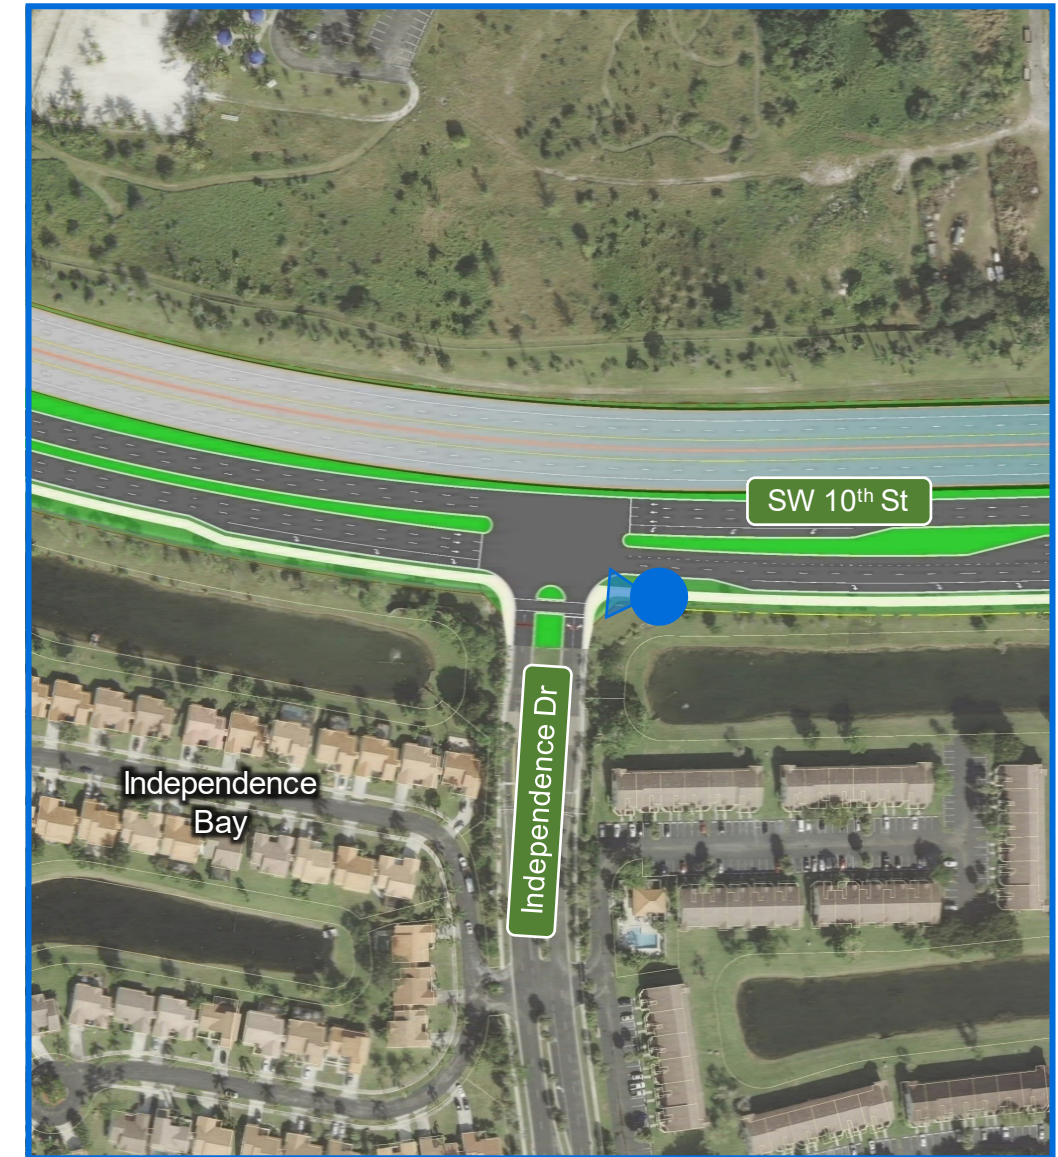

Rendering Booklet with Noise Walls

Camera List

1. At Waterways – Looking West
2. At Waterways – Looking East
3. East of Independence – Looking West
- 4A. East of Independence – Looking East With Ramps to Powerline Road
- 4B. East of Independence – Looking East Without Ramps to Powerline Road
5. At Powerline Road – Looking North
- 6A. At Powerline Road – Looking East With Ramps to Powerline Road
- 6B. At Powerline Road – Looking East Without Ramps to Powerline Road
- 7A. At SW 30th Ave – Looking East With Ramps to Powerline Road
- 7B. At SW 30th Ave – Looking East Without Ramps to Powerline Road
- 8A. East of SW 30th Ave – Looking East With Ramps to Powerline Road
- 8B. East of SW 30th Ave – Looking East Without Ramps to Powerline Road
- 9A. Waterford Courtyard – Looking West With Ramps to Powerline Road
- 9B. Waterford Courtyard – Looking West Without Ramps to Powerline Road
- 10A. At Balcony – Looking Southwest With Ramps to Powerline Road
- 10B. At Balcony – Looking Southwest Without Ramps to Powerline Road

Camera 1: At Waterways – Looking West

Camera 2: At Waterways – Looking East

Camera 3: East of Independence – Looking West

Camera 4A: East of Independence – Looking East With Ramps to Powerline Road

Camera 4B: East of Independence – Looking East Without Ramps to Powerline Road

Camera 5: At Powerline Road – Looking North

Camera 6A: At Powerline Road – Looking East With Ramps to Powerline Road

Camera 6B: At Powerline Road – Looking East Without Ramps to Powerline Road

Camera 7A: At SW 30th Ave – Looking East With Ramps to Powerline Road

Camera 7B: At SW 30th Ave – Looking East Without Ramps to Powerline Road

Camera 8A: East of SW 30th Ave – Looking East With Ramps to Powerline Road

Camera 8B: East of SW 30th Ave – Looking East Without Ramps to Powerline Road