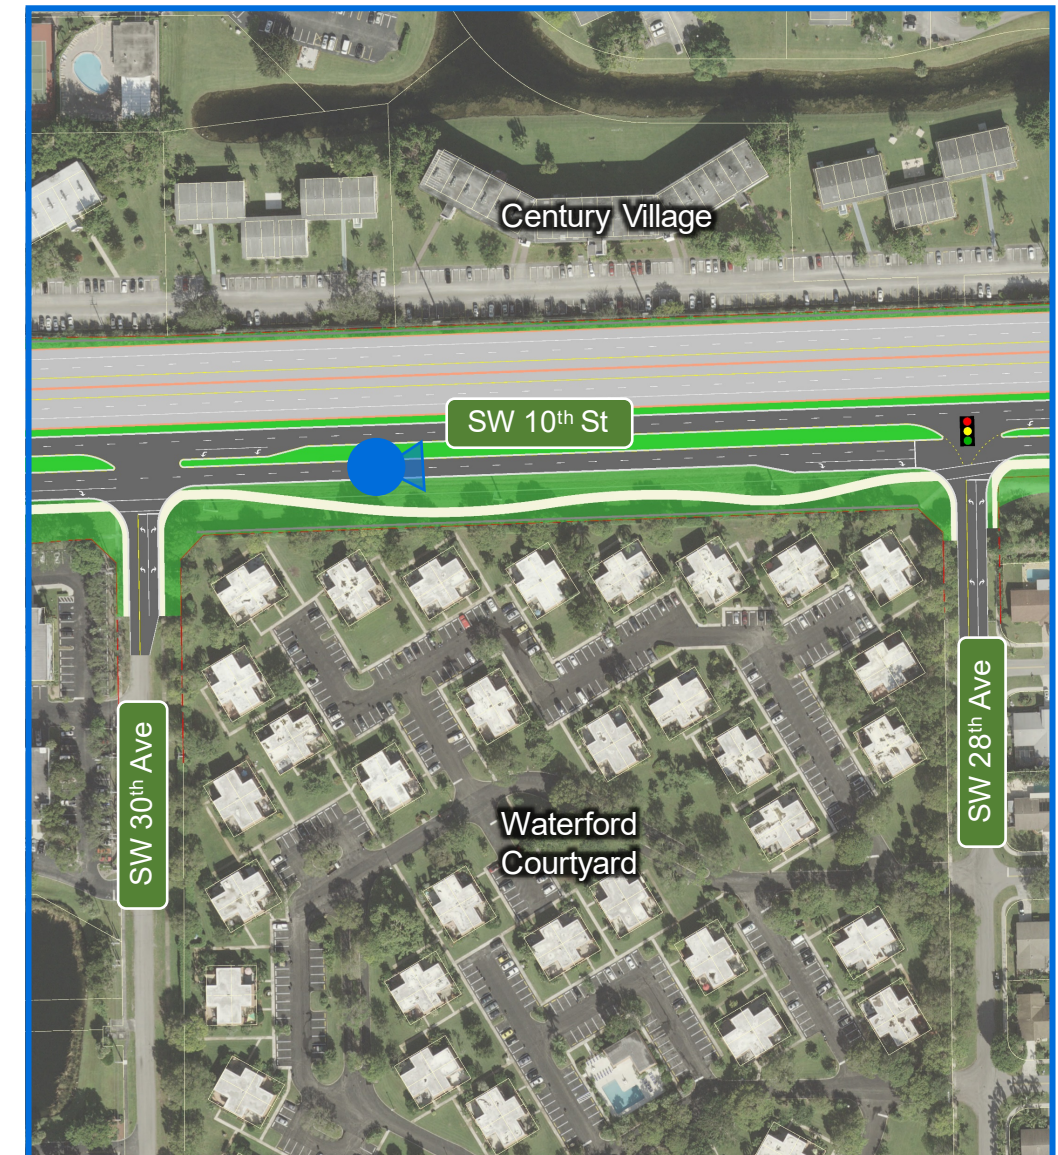

Rendering Booklet with Noise Walls

Camera List

1. At Waterways – Looking West
2. At Waterways – Looking East
3. East of Independence – Looking West
- 4A. East of Independence – Looking East With Ramps to Powerline Road
- 4B. East of Independence – Looking East Without Ramps to Powerline Road
5. At Powerline Road – Looking North
- 6A. At Powerline Road – Looking East With Ramps to Powerline Road
- 6B. At Powerline Road – Looking East Without Ramps to Powerline Road
- 7A. At SW 30th Ave – Looking East With Ramps to Powerline Road
- 7B. At SW 30th Ave – Looking East Without Ramps to Powerline Road
- 8A. East of SW 30th Ave – Looking East With Ramps to Powerline Road
- 8B. East of SW 30th Ave – Looking East Without Ramps to Powerline Road
- 9A. Waterford Courtyard – Looking West With Ramps to Powerline Road
- 9B. Waterford Courtyard – Looking West Without Ramps to Powerline Road
- 10A. At Balcony – Looking Southwest With Ramps to Powerline Road
- 10B. At Balcony – Looking Southwest Without Ramps to Powerline Road

Camera 1: At Waterways – Looking West

Camera 2: At Waterways – Looking East

Camera 3: East of Independence – Looking West

Camera 4A: East of Independence – Looking East With Ramps to Powerline Road

Camera 4B: East of Independence – Looking East Without Ramps to Powerline Road

Camera 5: At Powerline Road – Looking North

Camera 6A: At Powerline Road – Looking East With Ramps to Powerline Road

Camera 6B: At Powerline Road – Looking East Without Ramps to Powerline Road

Camera 7A: At SW 30th Ave – Looking East With Ramps to Powerline Road

Camera 7B: At SW 30th Ave – Looking East Without Ramps to Powerline Road

Camera 8A: East of SW 30th Ave – Looking East With Ramps to Powerline Road

Camera 8B: East of SW 30th Ave – Looking East Without Ramps to Powerline Road