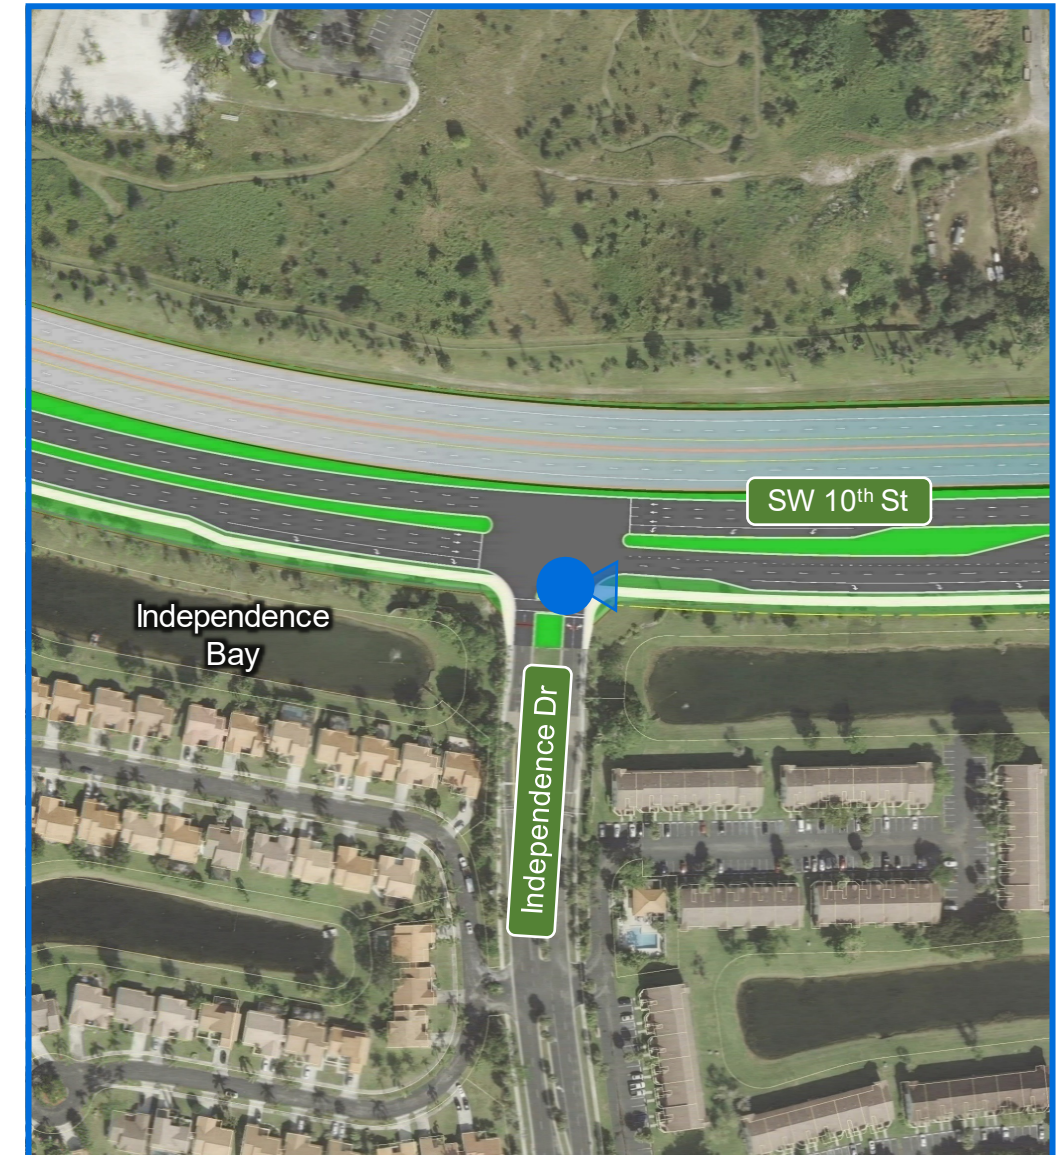

Rendering Booklet with Noise Walls

Camera List

1. At Waterways – Looking West
2. At Waterways – Looking East
3. East of Independence – Looking West
- 4A. East of Independence – Looking East With Ramps to Powerline Road
- 4B. East of Independence – Looking East Without Ramps to Powerline Road
5. At Powerline Road – Looking North
- 6A. At Powerline Road – Looking East With Ramps to Powerline Road
- 6B. At Powerline Road – Looking East Without Ramps to Powerline Road
- 7A. At SW 30th Ave – Looking East With Ramps to Powerline Road
- 7B. At SW 30th Ave – Looking East Without Ramps to Powerline Road
- 8A. East of SW 30th Ave – Looking East With Ramps to Powerline Road
- 8B. East of SW 30th Ave – Looking East Without Ramps to Powerline Road
- 9A. Waterford Courtyard – Looking West With Ramps to Powerline Road
- 9B. Waterford Courtyard – Looking West Without Ramps to Powerline Road
- 10A. At Balcony – Looking Southwest With Ramps to Powerline Road
- 10B. At Balcony – Looking Southwest Without Ramps to Powerline Road

Camera 1: At Waterways – Looking West

Camera 2: At Waterways – Looking East

Camera 3: East of Independence – Looking West

Camera 4A: East of Independence – Looking East With Ramps to Powerline Road

Camera 4B: East of Independence – Looking East Without Ramps to Powerline Road

Camera 5: At Powerline Road – Looking North

Camera 6A: At Powerline Road – Looking East With Ramps to Powerline Road

Camera 6B: At Powerline Road – Looking East Without Ramps to Powerline Road

Camera 7A: At SW 30th Ave – Looking East With Ramps to Powerline Road

Camera 7B: At SW 30th Ave – Looking East Without Ramps to Powerline Road

Camera 8A: East of SW 30th Ave – Looking East With Ramps to Powerline Road

Camera 8B: East of SW 30th Ave – Looking East Without Ramps to Powerline Road