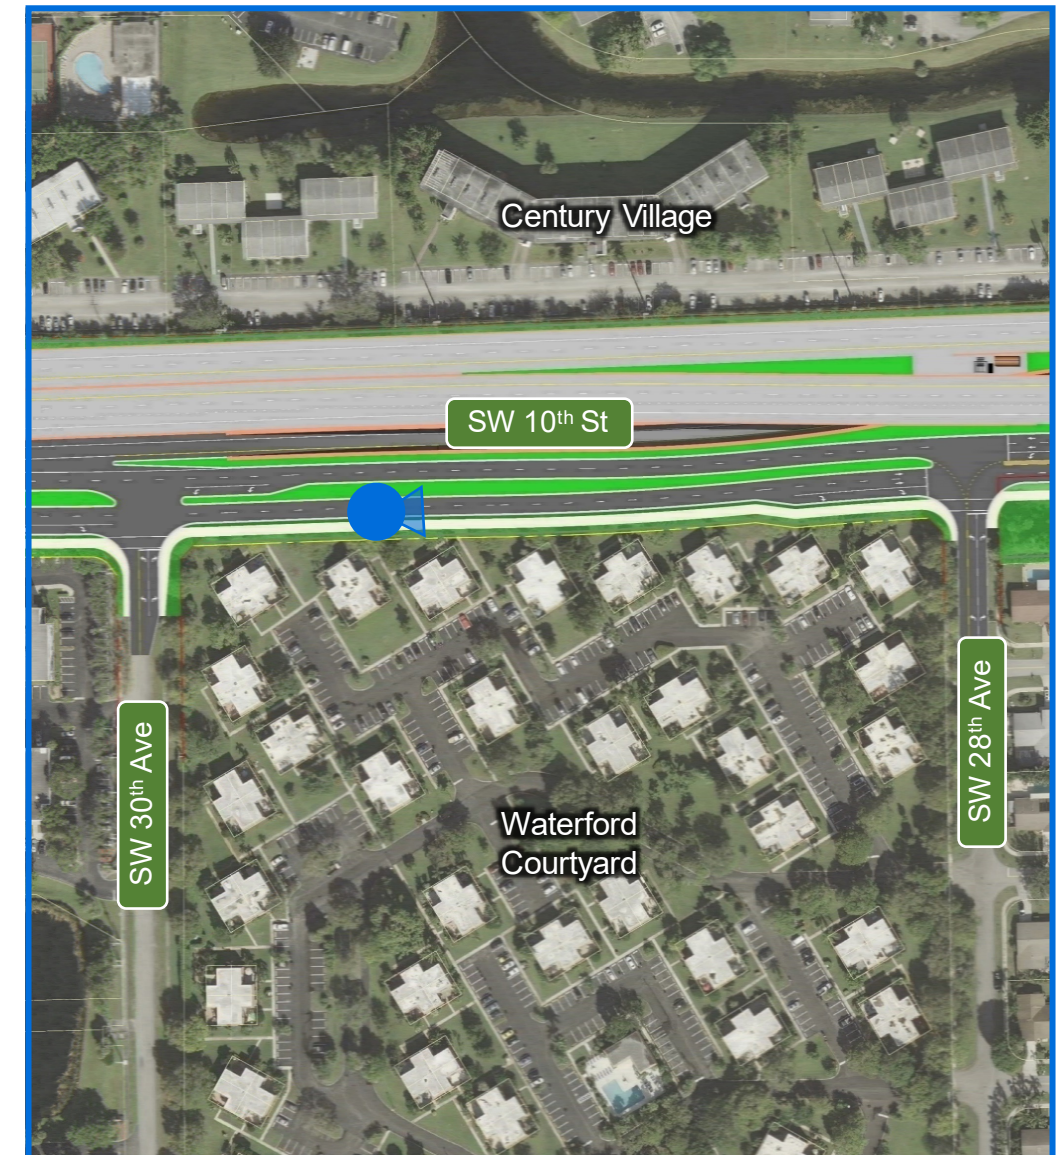

Rendering Booklet with Noise Walls

Camera List

1. At Waterways – Looking West
2. At Waterways – Looking East
3. East of Independence – Looking West
- 4A. East of Independence – Looking East With Ramps to Powerline Road
- 4B. East of Independence – Looking East Without Ramps to Powerline Road
5. At Powerline Road – Looking North
- 6A. At Powerline Road – Looking East With Ramps to Powerline Road
- 6B. At Powerline Road – Looking East Without Ramps to Powerline Road
- 7A. At SW 30th Ave – Looking East With Ramps to Powerline Road
- 7B. At SW 30th Ave – Looking East Without Ramps to Powerline Road
- 8A. East of SW 30th Ave – Looking East With Ramps to Powerline Road
- 8B. East of SW 30th Ave – Looking East Without Ramps to Powerline Road
- 9A. Waterford Courtyard – Looking West With Ramps to Powerline Road
- 9B. Waterford Courtyard – Looking West Without Ramps to Powerline Road
- 10A. At Balcony – Looking Southwest With Ramps to Powerline Road
- 10B. At Balcony – Looking Southwest Without Ramps to Powerline Road

Camera 1: At Waterways – Looking West

Camera 2: At Waterways – Looking East

Camera 3: East of Independence – Looking West

Camera 4A: East of Independence – Looking East With Ramps to Powerline Road

Camera 4B: East of Independence – Looking East Without Ramps to Powerline Road

Camera 5: At Powerline Road – Looking North

Camera 6A: At Powerline Road – Looking East With Ramps to Powerline Road

Camera 6B: At Powerline Road – Looking East Without Ramps to Powerline Road

Camera 7A: At SW 30th Ave – Looking East With Ramps to Powerline Road

Camera 7B: At SW 30th Ave – Looking East Without Ramps to Powerline Road

Camera 8A: East of SW 30th Ave – Looking East With Ramps to Powerline Road

Camera 8B: East of SW 30th Ave – Looking East Without Ramps to Powerline Road