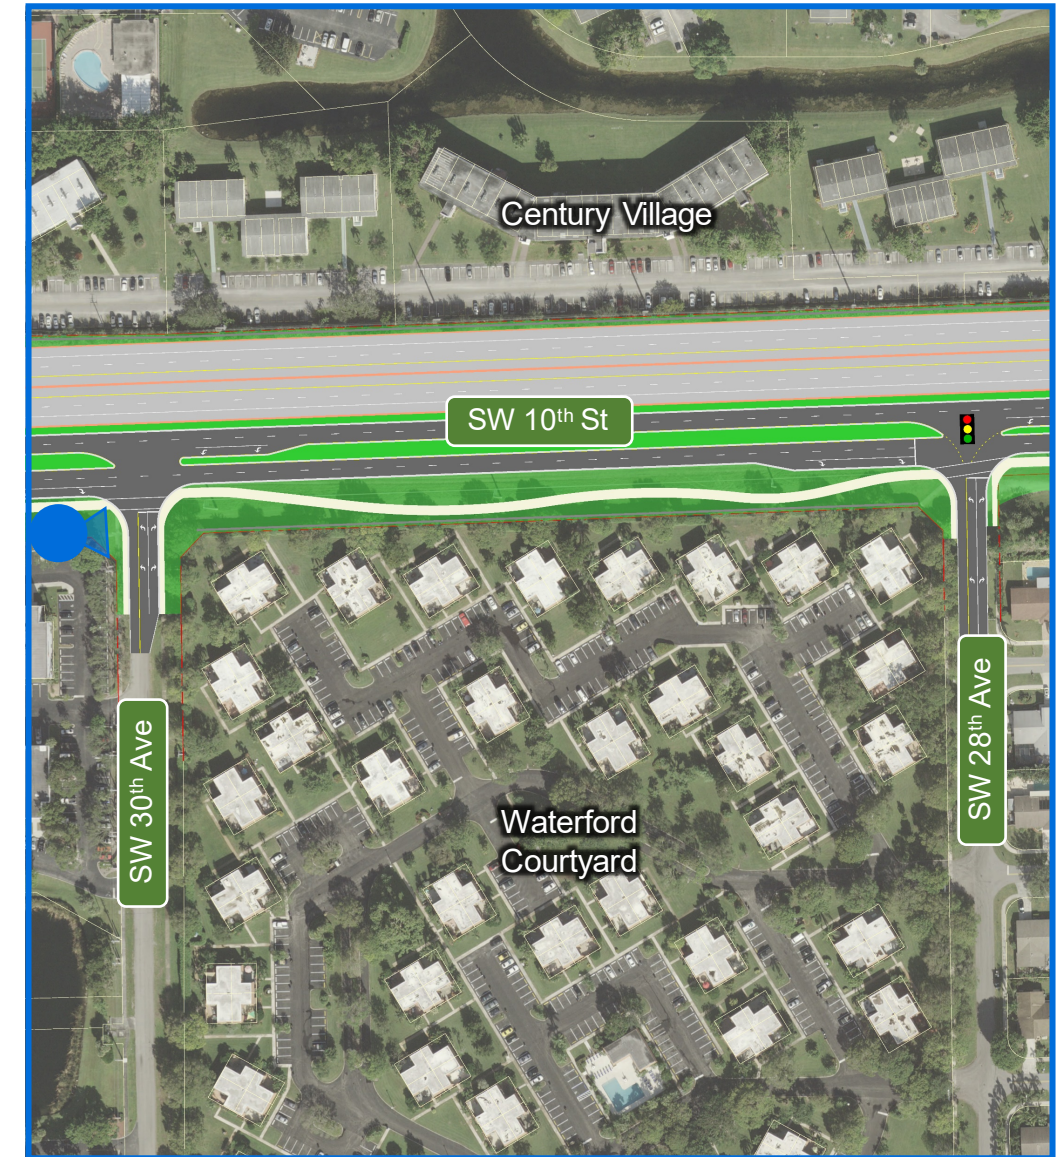

Rendering Booklet with Noise Walls

Camera List

1. At Waterways – Looking West
2. At Waterways – Looking East
3. East of Independence – Looking West
- 4A. East of Independence – Looking East With Ramps to Powerline Road
- 4B. East of Independence – Looking East Without Ramps to Powerline Road
5. At Powerline Road – Looking North
- 6A. At Powerline Road – Looking East With Ramps to Powerline Road
- 6B. At Powerline Road – Looking East Without Ramps to Powerline Road
- 7A. At SW 30th Ave – Looking East With Ramps to Powerline Road
- 7B. At SW 30th Ave – Looking East Without Ramps to Powerline Road
- 8A. East of SW 30th Ave – Looking East With Ramps to Powerline Road
- 8B. East of SW 30th Ave – Looking East Without Ramps to Powerline Road
- 9A. Waterford Courtyard – Looking West With Ramps to Powerline Road
- 9B. Waterford Courtyard – Looking West Without Ramps to Powerline Road
- 10A. At Balcony – Looking Southwest With Ramps to Powerline Road
- 10B. At Balcony – Looking Southwest Without Ramps to Powerline Road

Camera 1: At Waterways – Looking West

Camera 2: At Waterways – Looking East

Camera 3: East of Independence – Looking West

Camera 4A: East of Independence – Looking East With Ramps to Powerline Road

Camera 4B: East of Independence – Looking East Without Ramps to Powerline Road

Camera 5: At Powerline Road – Looking North

Camera 6A: At Powerline Road – Looking East With Ramps to Powerline Road

Camera 6B: At Powerline Road – Looking East Without Ramps to Powerline Road

Camera 7A: At SW 30th Ave – Looking East With Ramps to Powerline Road

Camera 7B: At SW 30th Ave – Looking East Without Ramps to Powerline Road

Camera 8A: East of SW 30th Ave – Looking East With Ramps to Powerline Road

Camera 8B: East of SW 30th Ave – Looking East Without Ramps to Powerline Road