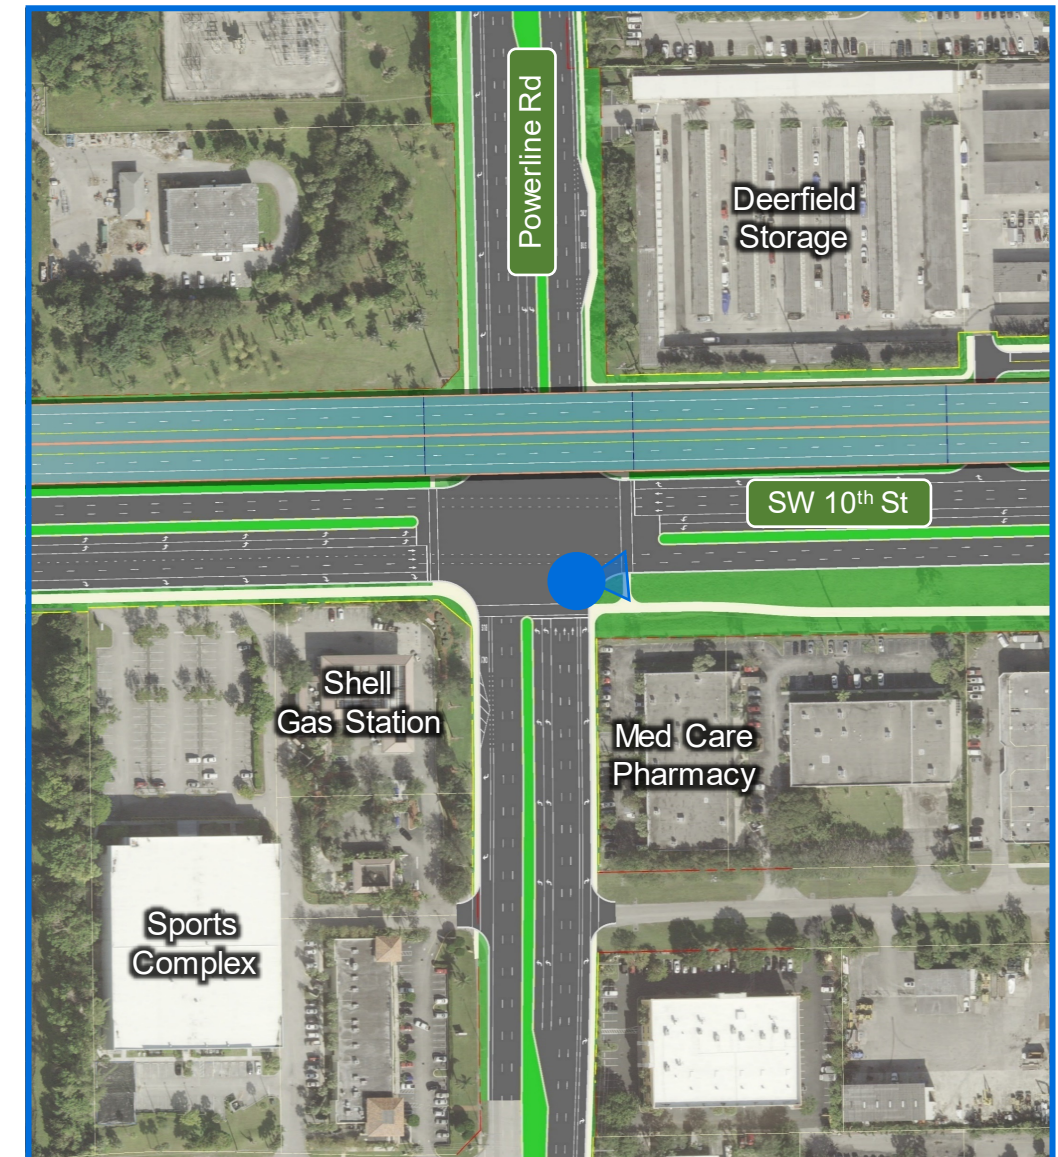

Rendering Booklet with Noise Walls

Camera List

1. At Waterways – Looking West
2. At Waterways – Looking East
3. East of Independence – Looking West
- 4A. East of Independence – Looking East With Ramps to Powerline Road
- 4B. East of Independence – Looking East Without Ramps to Powerline Road
5. At Powerline Road – Looking North
- 6A. At Powerline Road – Looking East With Ramps to Powerline Road
- 6B. At Powerline Road – Looking East Without Ramps to Powerline Road
- 7A. At SW 30th Ave – Looking East With Ramps to Powerline Road
- 7B. At SW 30th Ave – Looking East Without Ramps to Powerline Road
- 8A. East of SW 30th Ave – Looking East With Ramps to Powerline Road
- 8B. East of SW 30th Ave – Looking East Without Ramps to Powerline Road
- 9A. Waterford Courtyard – Looking West With Ramps to Powerline Road
- 9B. Waterford Courtyard – Looking West Without Ramps to Powerline Road
- 10A. At Balcony – Looking Southwest With Ramps to Powerline Road
- 10B. At Balcony – Looking Southwest Without Ramps to Powerline Road

Camera 1: At Waterways – Looking West

Camera 2: At Waterways – Looking East

Camera 3: East of Independence – Looking West

Camera 4A: East of Independence – Looking East With Ramps to Powerline Road

Camera 4B: East of Independence – Looking East Without Ramps to Powerline Road

Camera 5: At Powerline Road – Looking North

Camera 6A: At Powerline Road – Looking East With Ramps to Powerline Road

Camera 6B: At Powerline Road – Looking East Without Ramps to Powerline Road

Camera 7A: At SW 30th Ave – Looking East With Ramps to Powerline Road

Camera 7B: At SW 30th Ave – Looking East Without Ramps to Powerline Road

Camera 8A: East of SW 30th Ave – Looking East With Ramps to Powerline Road

Camera 8B: East of SW 30th Ave – Looking East Without Ramps to Powerline Road