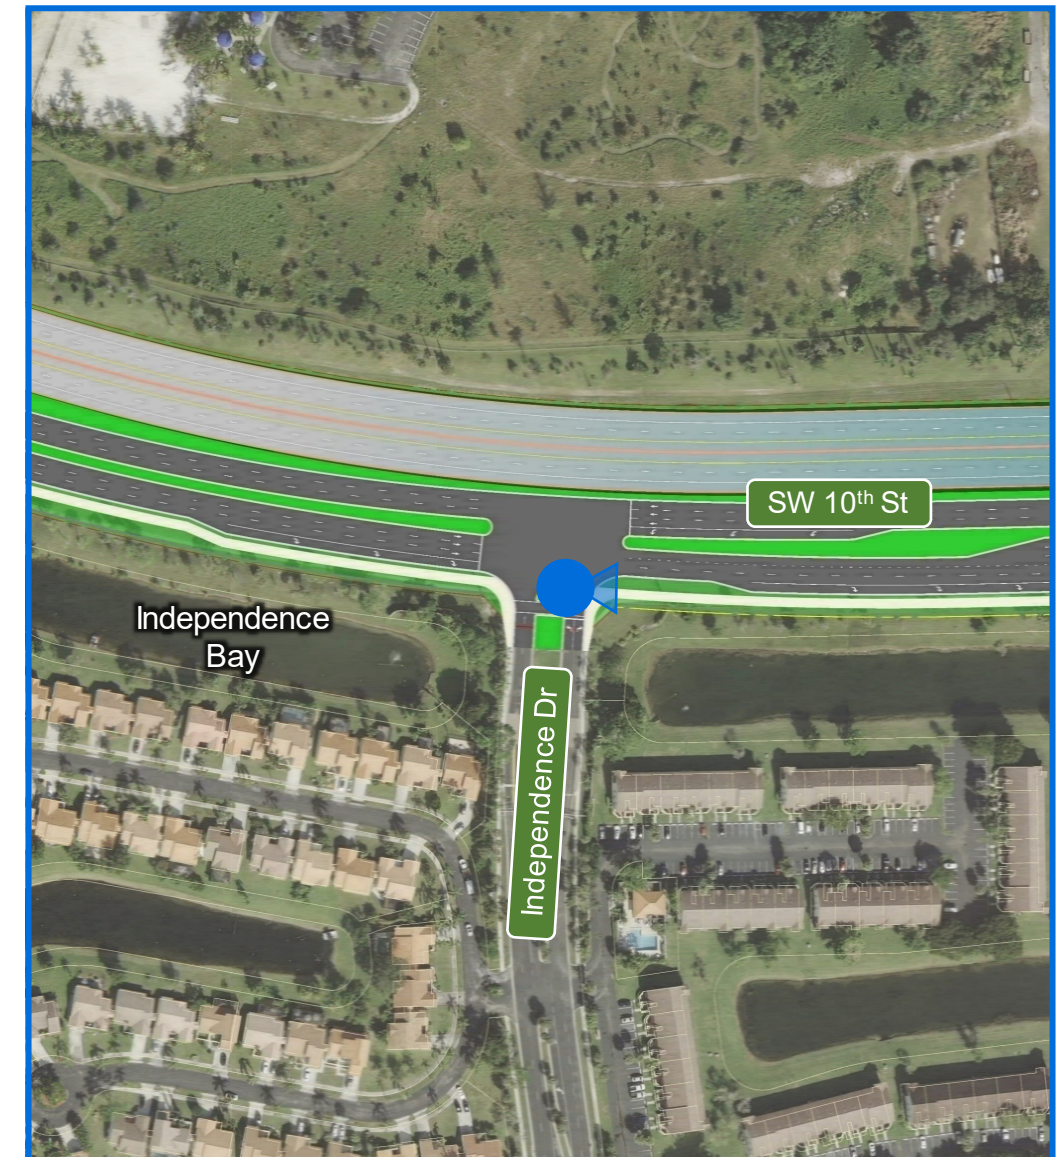

Rendering Booklet with Noise Walls

Camera List

1. At Waterways – Looking West
2. At Waterways – Looking East
3. East of Independence – Looking West
- 4A. East of Independence – Looking East With Ramps to Powerline Road
- 4B. East of Independence – Looking East Without Ramps to Powerline Road
5. At Powerline Road – Looking North
- 6A. At Powerline Road – Looking East With Ramps to Powerline Road
- 6B. At Powerline Road – Looking East Without Ramps to Powerline Road
- 7A. At SW 30th Ave – Looking East With Ramps to Powerline Road
- 7B. At SW 30th Ave – Looking East Without Ramps to Powerline Road
- 8A. East of SW 30th Ave – Looking East With Ramps to Powerline Road
- 8B. East of SW 30th Ave – Looking East Without Ramps to Powerline Road
- 9A. Waterford Courtyard – Looking West With Ramps to Powerline Road
- 9B. Waterford Courtyard – Looking West Without Ramps to Powerline Road
- 10A. At Balcony – Looking Southwest With Ramps to Powerline Road
- 10B. At Balcony – Looking Southwest Without Ramps to Powerline Road

Camera 1: At Waterways – Looking West

Camera 2: At Waterways – Looking East

Camera 3: East of Independence – Looking West

Camera 4A: East of Independence – Looking East With Ramps to Powerline Road

Camera 4B: East of Independence – Looking East Without Ramps to Powerline Road

Camera 5: At Powerline Road – Looking North

Camera 6A: At Powerline Road – Looking East With Ramps to Powerline Road

Camera 6B: At Powerline Road – Looking East Without Ramps to Powerline Road

Camera 7A: At SW 30th Ave – Looking East With Ramps to Powerline Road

Camera 7B: At SW 30th Ave – Looking East Without Ramps to Powerline Road

Camera 8A: East of SW 30th Ave – Looking East With Ramps to Powerline Road

Camera 8B: East of SW 30th Ave – Looking East Without Ramps to Powerline Road