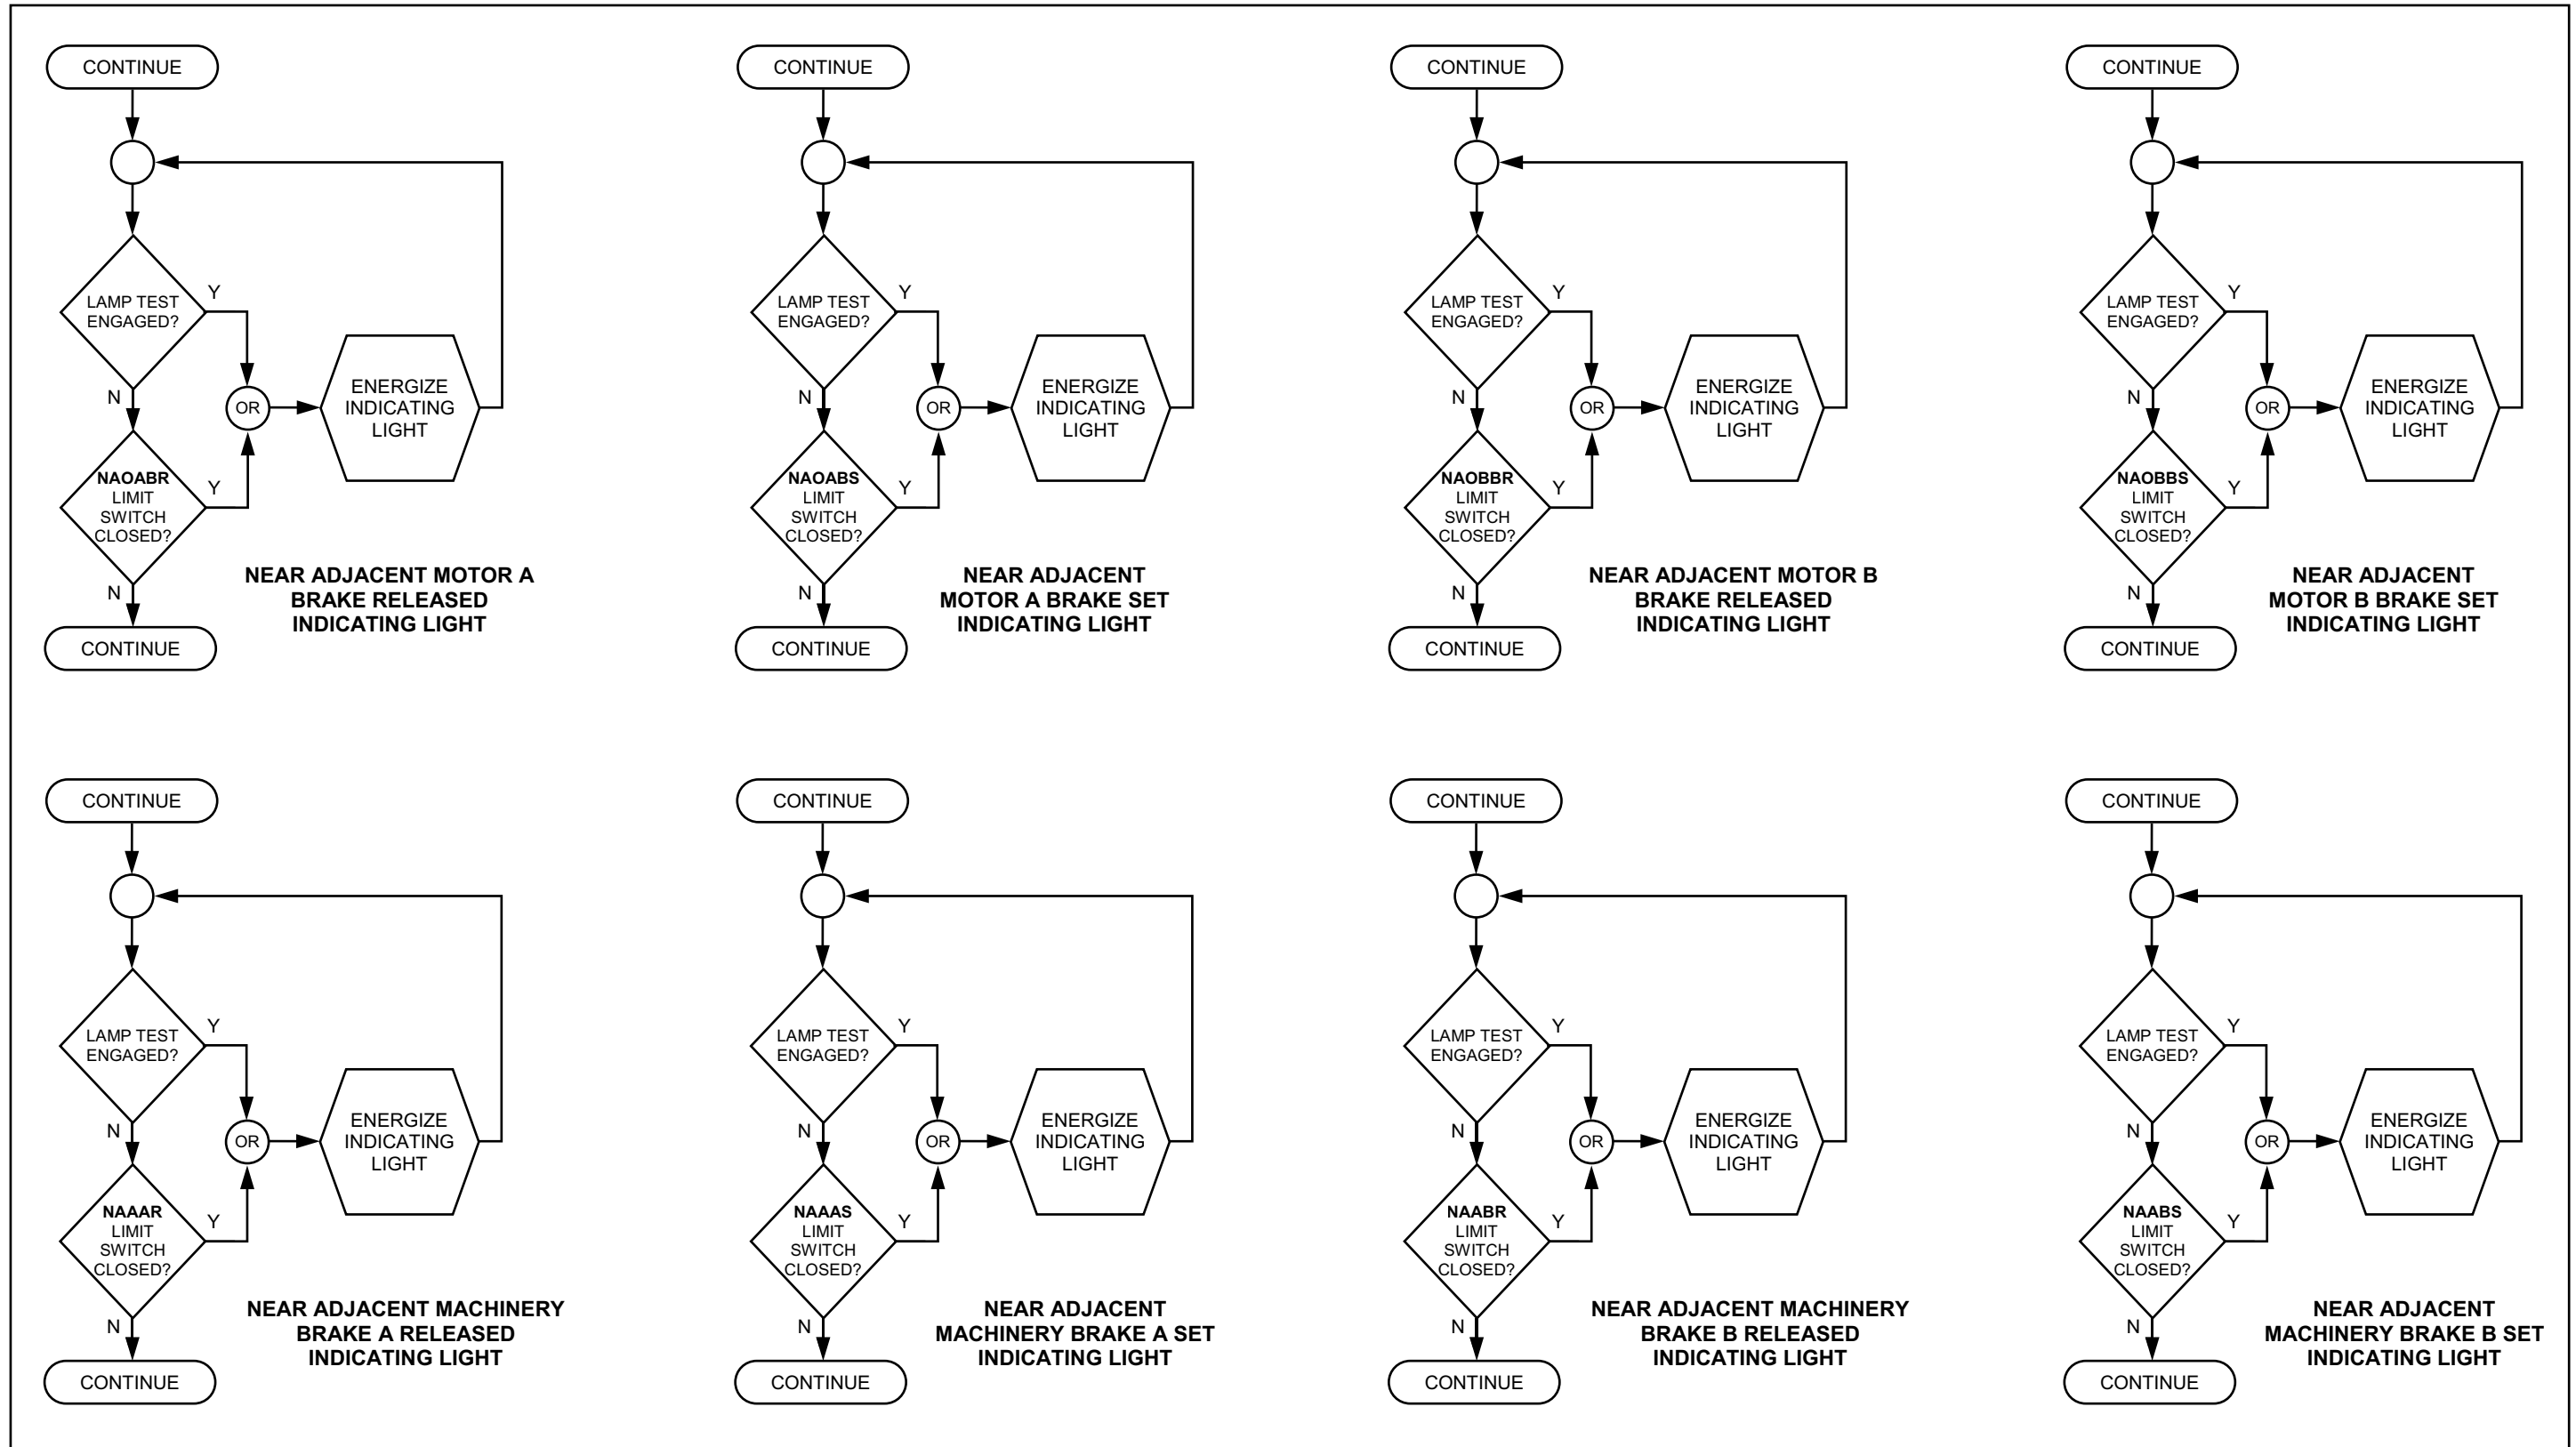

**TRAFFIC GATES INDICATING LIGHTS**

### SPAN LOCKS INDICATING LIGHTS

**MOTOR / MACHINERY BRAKES INDICATING LIGHTS - 1 OF 4**

**MOTOR / MACHINERY BRAKES INDICATING LIGHTS - 2 OF 4**

**MOTOR / MACHINERY BRAKES INDICATING LIGHTS - 3 OF 4**

**MOTOR / MACHINERY BRAKES INDICATING LIGHTS - 4 OF 4**

**SIDEWALK GATES INDICATING LIGHTS**

**TRAFFIC BARRIER INDICATING LIGHTS**

**FULLY / NEARLY OPEN / CLOSED LEAF INDICATING LIGHTS - 1 OF 4**

**FULLY / NEARLY OPEN / CLOSED LEAF INDICATING LIGHTS - 2 OF 4**

**FULLY / NEARLY OPEN / CLOSED LEAF INDICATING LIGHTS - 3 OF 4**

**FULLY / NEARLY OPEN / CLOSED LEAF INDICATING LIGHTS - 4 OF 4**