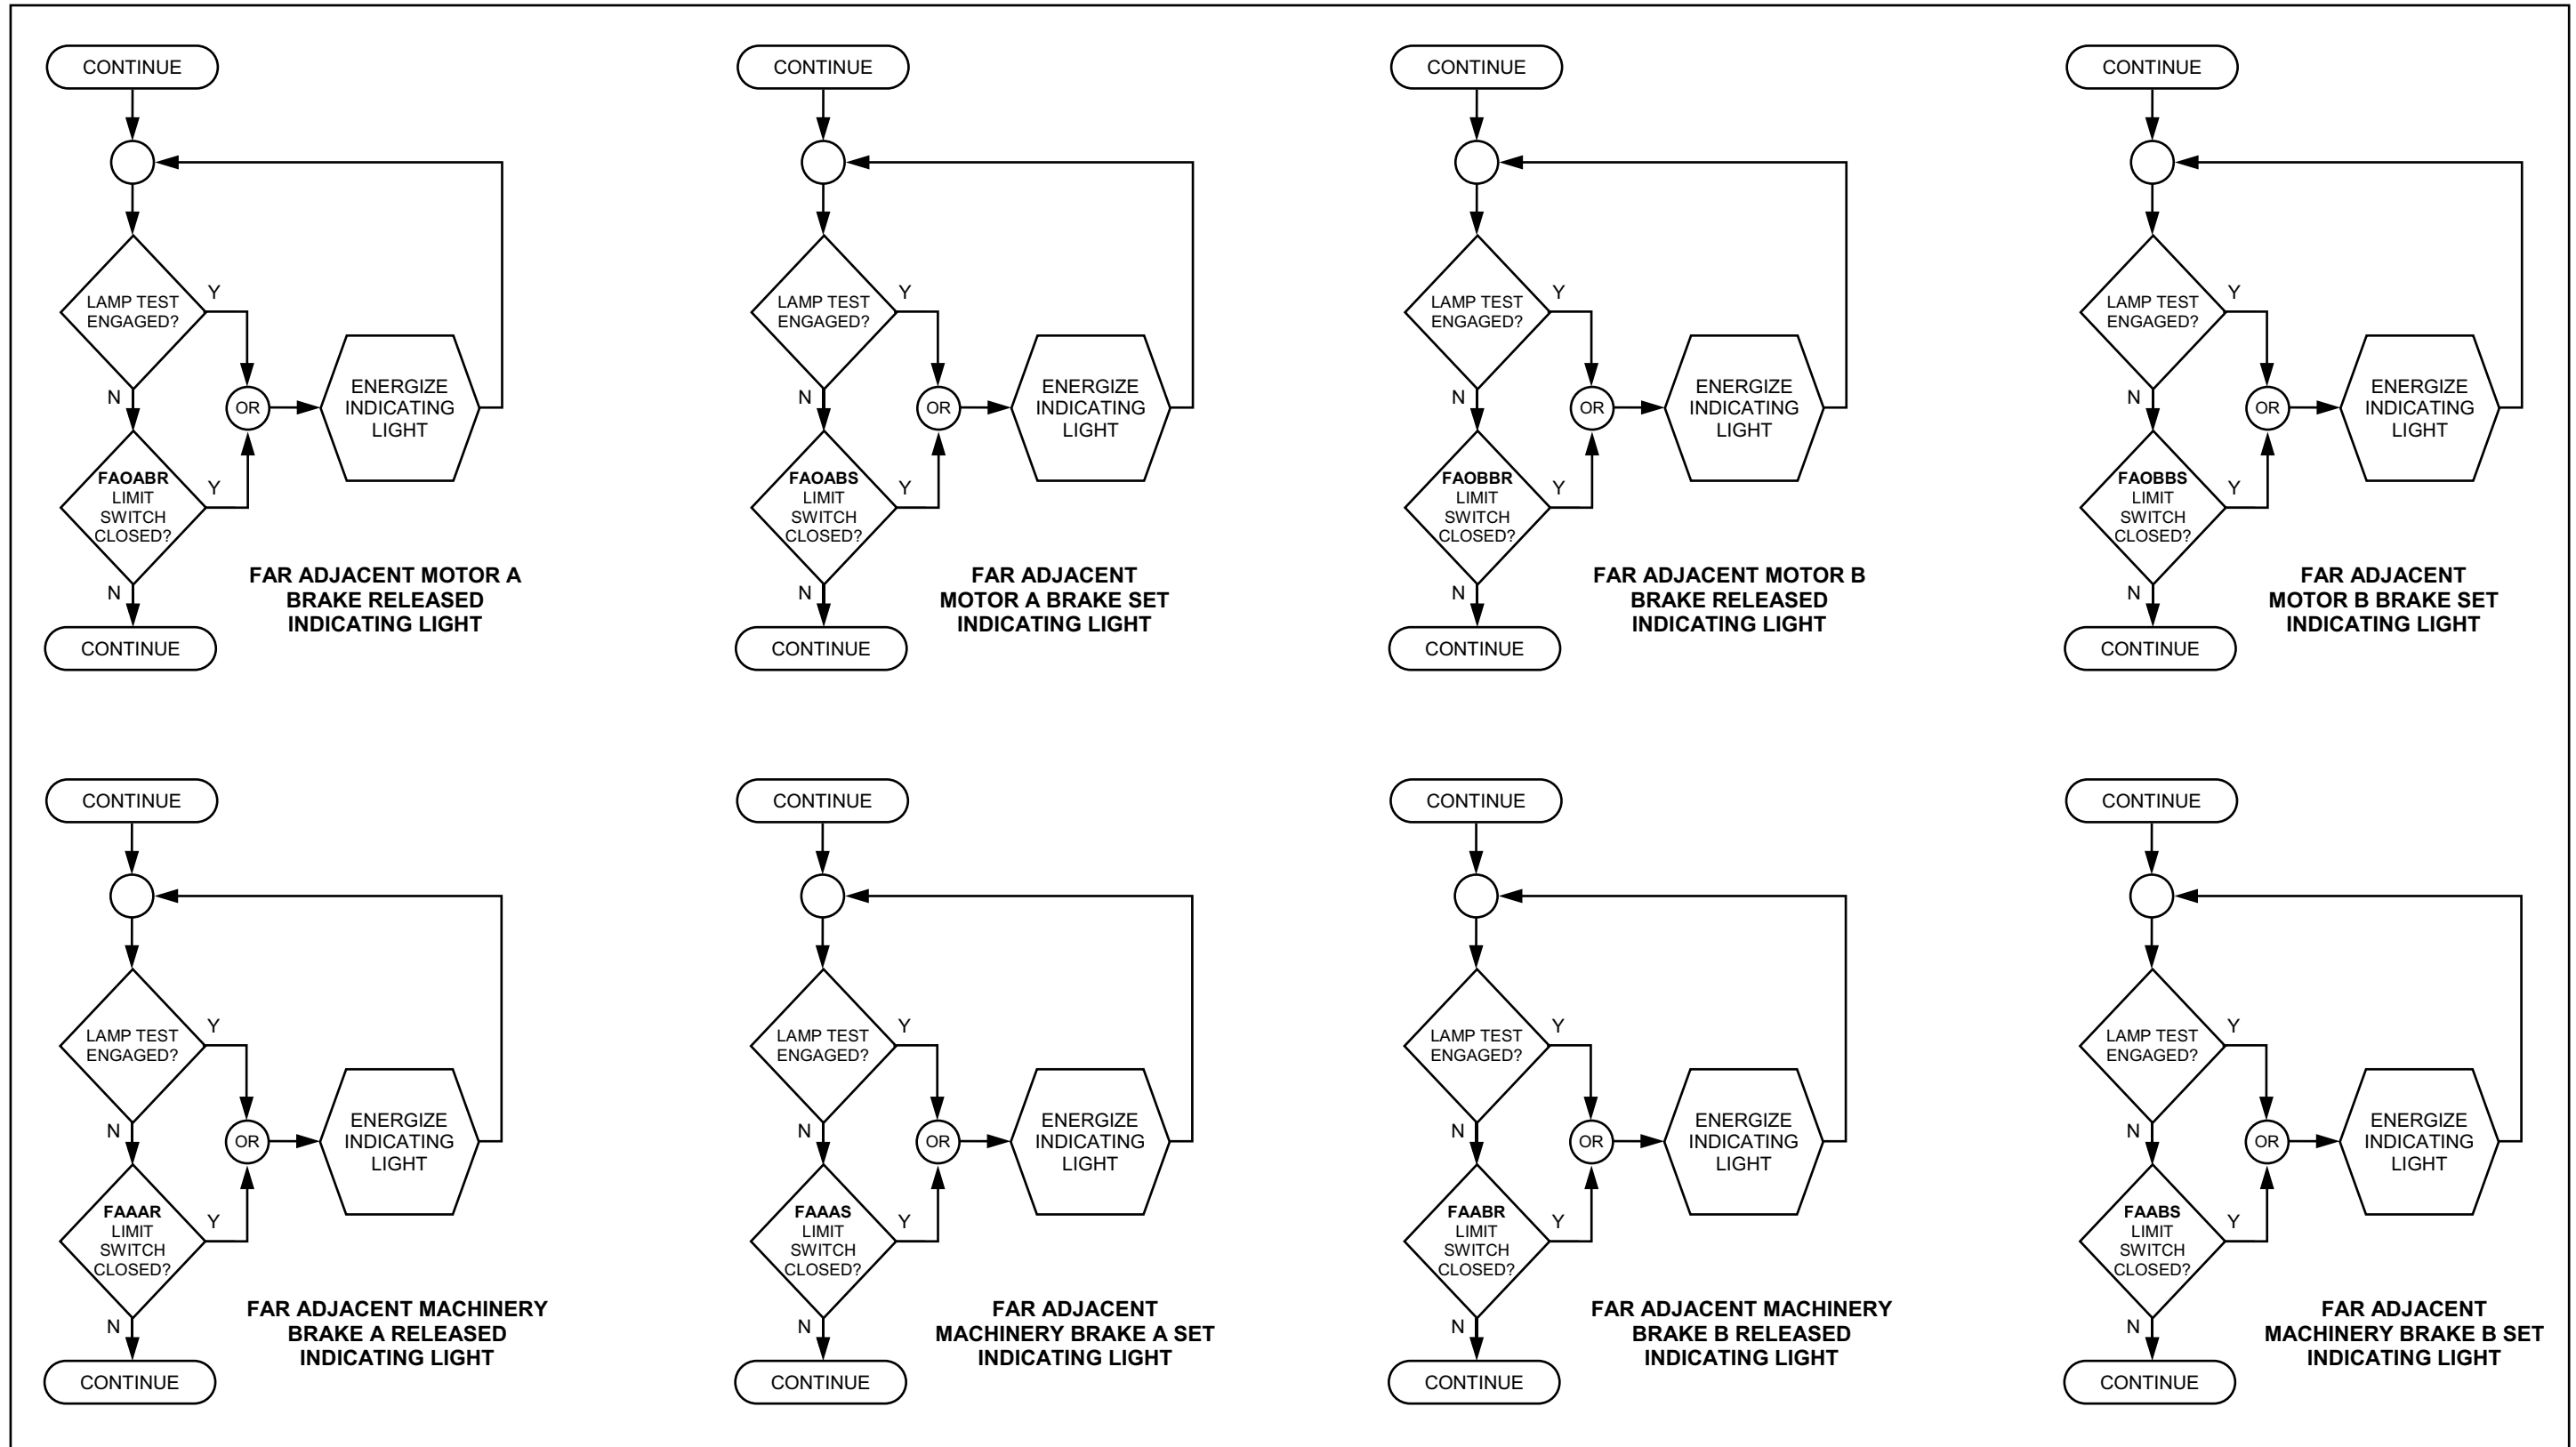

**TRAFFIC GATES INDICATING LIGHTS**

### SPAN LOCKS INDICATING LIGHTS

**MOTOR / MACHINERY BRAKES INDICATING LIGHTS - 1 OF 4**

**MOTOR / MACHINERY BRAKES INDICATING LIGHTS - 2 OF 4**

**MOTOR / MACHINERY BRAKES INDICATING LIGHTS - 3 OF 4**

**MOTOR / MACHINERY BRAKES INDICATING LIGHTS - 4 OF 4**

**SIDEWALK GATES INDICATING LIGHTS**

**TRAFFIC BARRIER INDICATING LIGHTS**

**FULLY / NEARLY OPEN / CLOSED LEAF INDICATING LIGHTS - 1 OF 4**

**FULLY / NEARLY OPEN / CLOSED LEAF INDICATING LIGHTS - 2 OF 4**

**FULLY / NEARLY OPEN / CLOSED LEAF INDICATING LIGHTS - 3 OF 4**

**FULLY / NEARLY OPEN / CLOSED LEAF INDICATING LIGHTS - 4 OF 4**