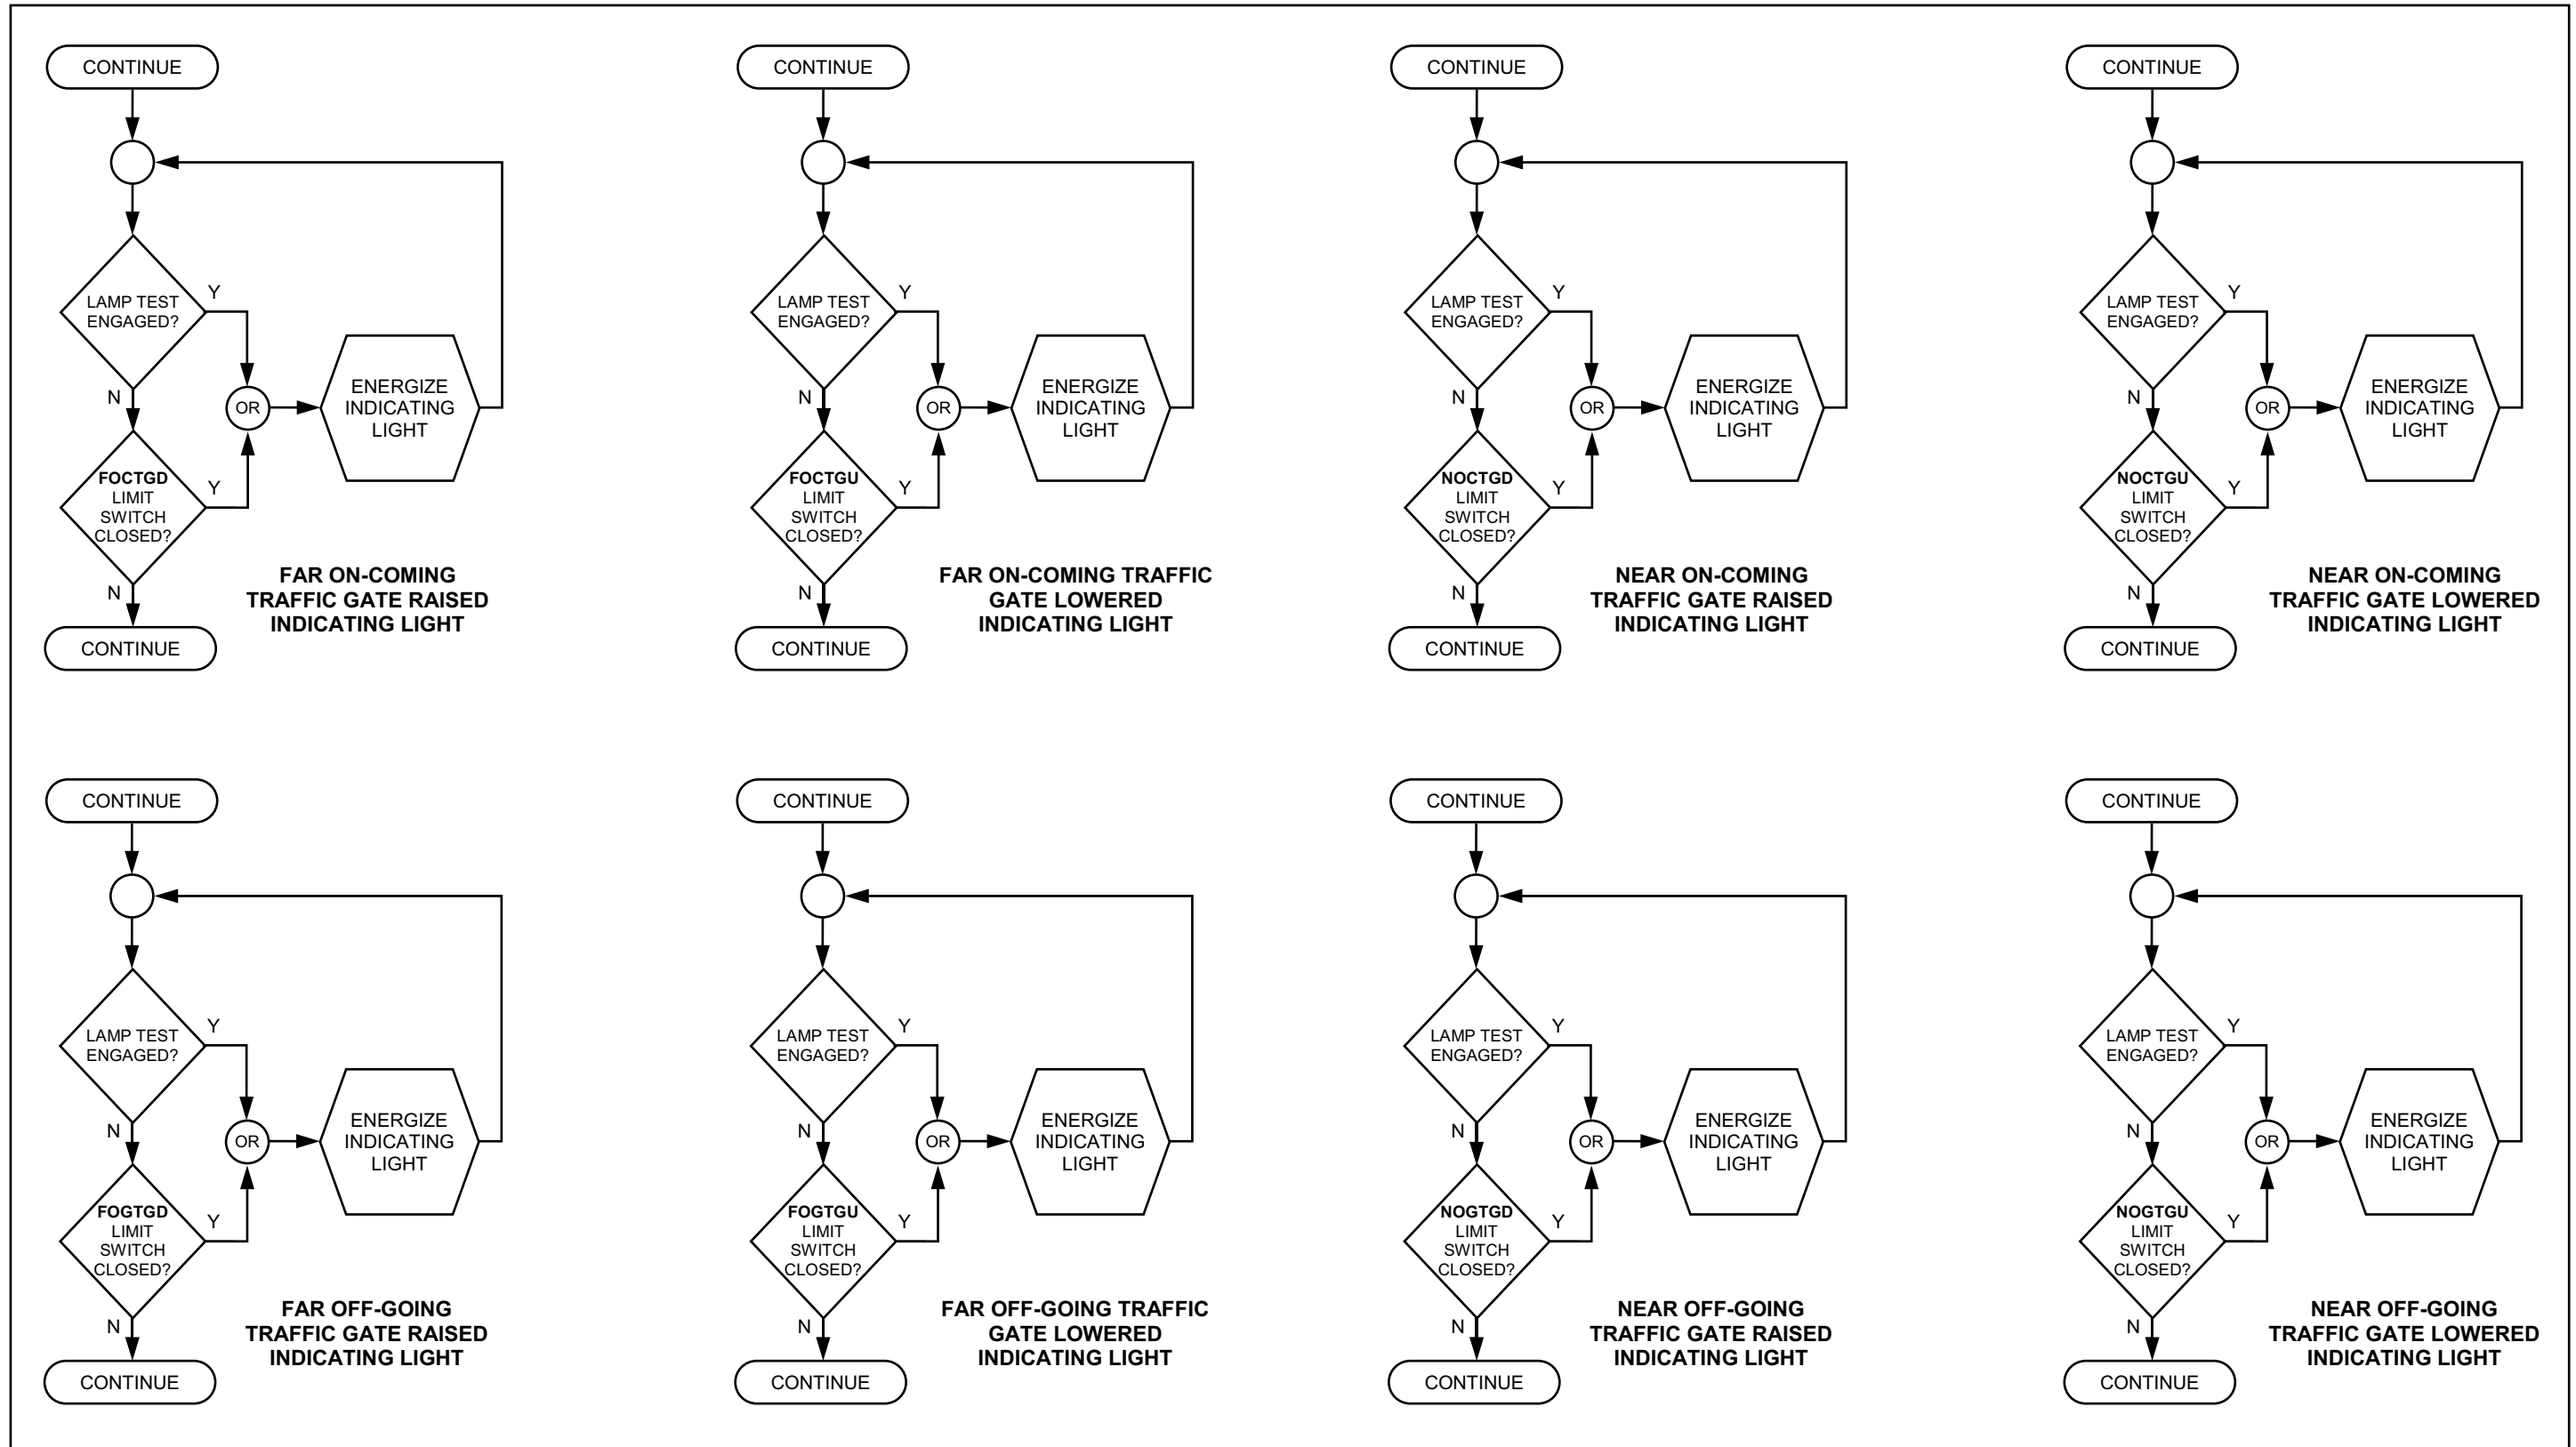

**TRAFFIC GATES INDICATING LIGHTS**

### SPAN LOCKS INDICATING LIGHTS

**MOTOR / MACHINERY BRAKES INDICATING LIGHTS - 1 OF 4**

**MOTOR / MACHINERY BRAKES INDICATING LIGHTS - 2 OF 4**

**MOTOR / MACHINERY BRAKES INDICATING LIGHTS - 3 OF 4**

**MOTOR / MACHINERY BRAKES INDICATING LIGHTS - 4 OF 4**

**SIDEWALK GATES INDICATING LIGHTS**

**TRAFFIC BARRIER INDICATING LIGHTS**

**FULLY / NEARLY OPEN / CLOSED LEAF INDICATING LIGHTS - 1 OF 4**

**FULLY / NEARLY OPEN / CLOSED LEAF INDICATING LIGHTS - 2 OF 4**

**FULLY / NEARLY OPEN / CLOSED LEAF INDICATING LIGHTS - 3 OF 4**

**FULLY / NEARLY OPEN / CLOSED LEAF INDICATING LIGHTS - 4 OF 4**