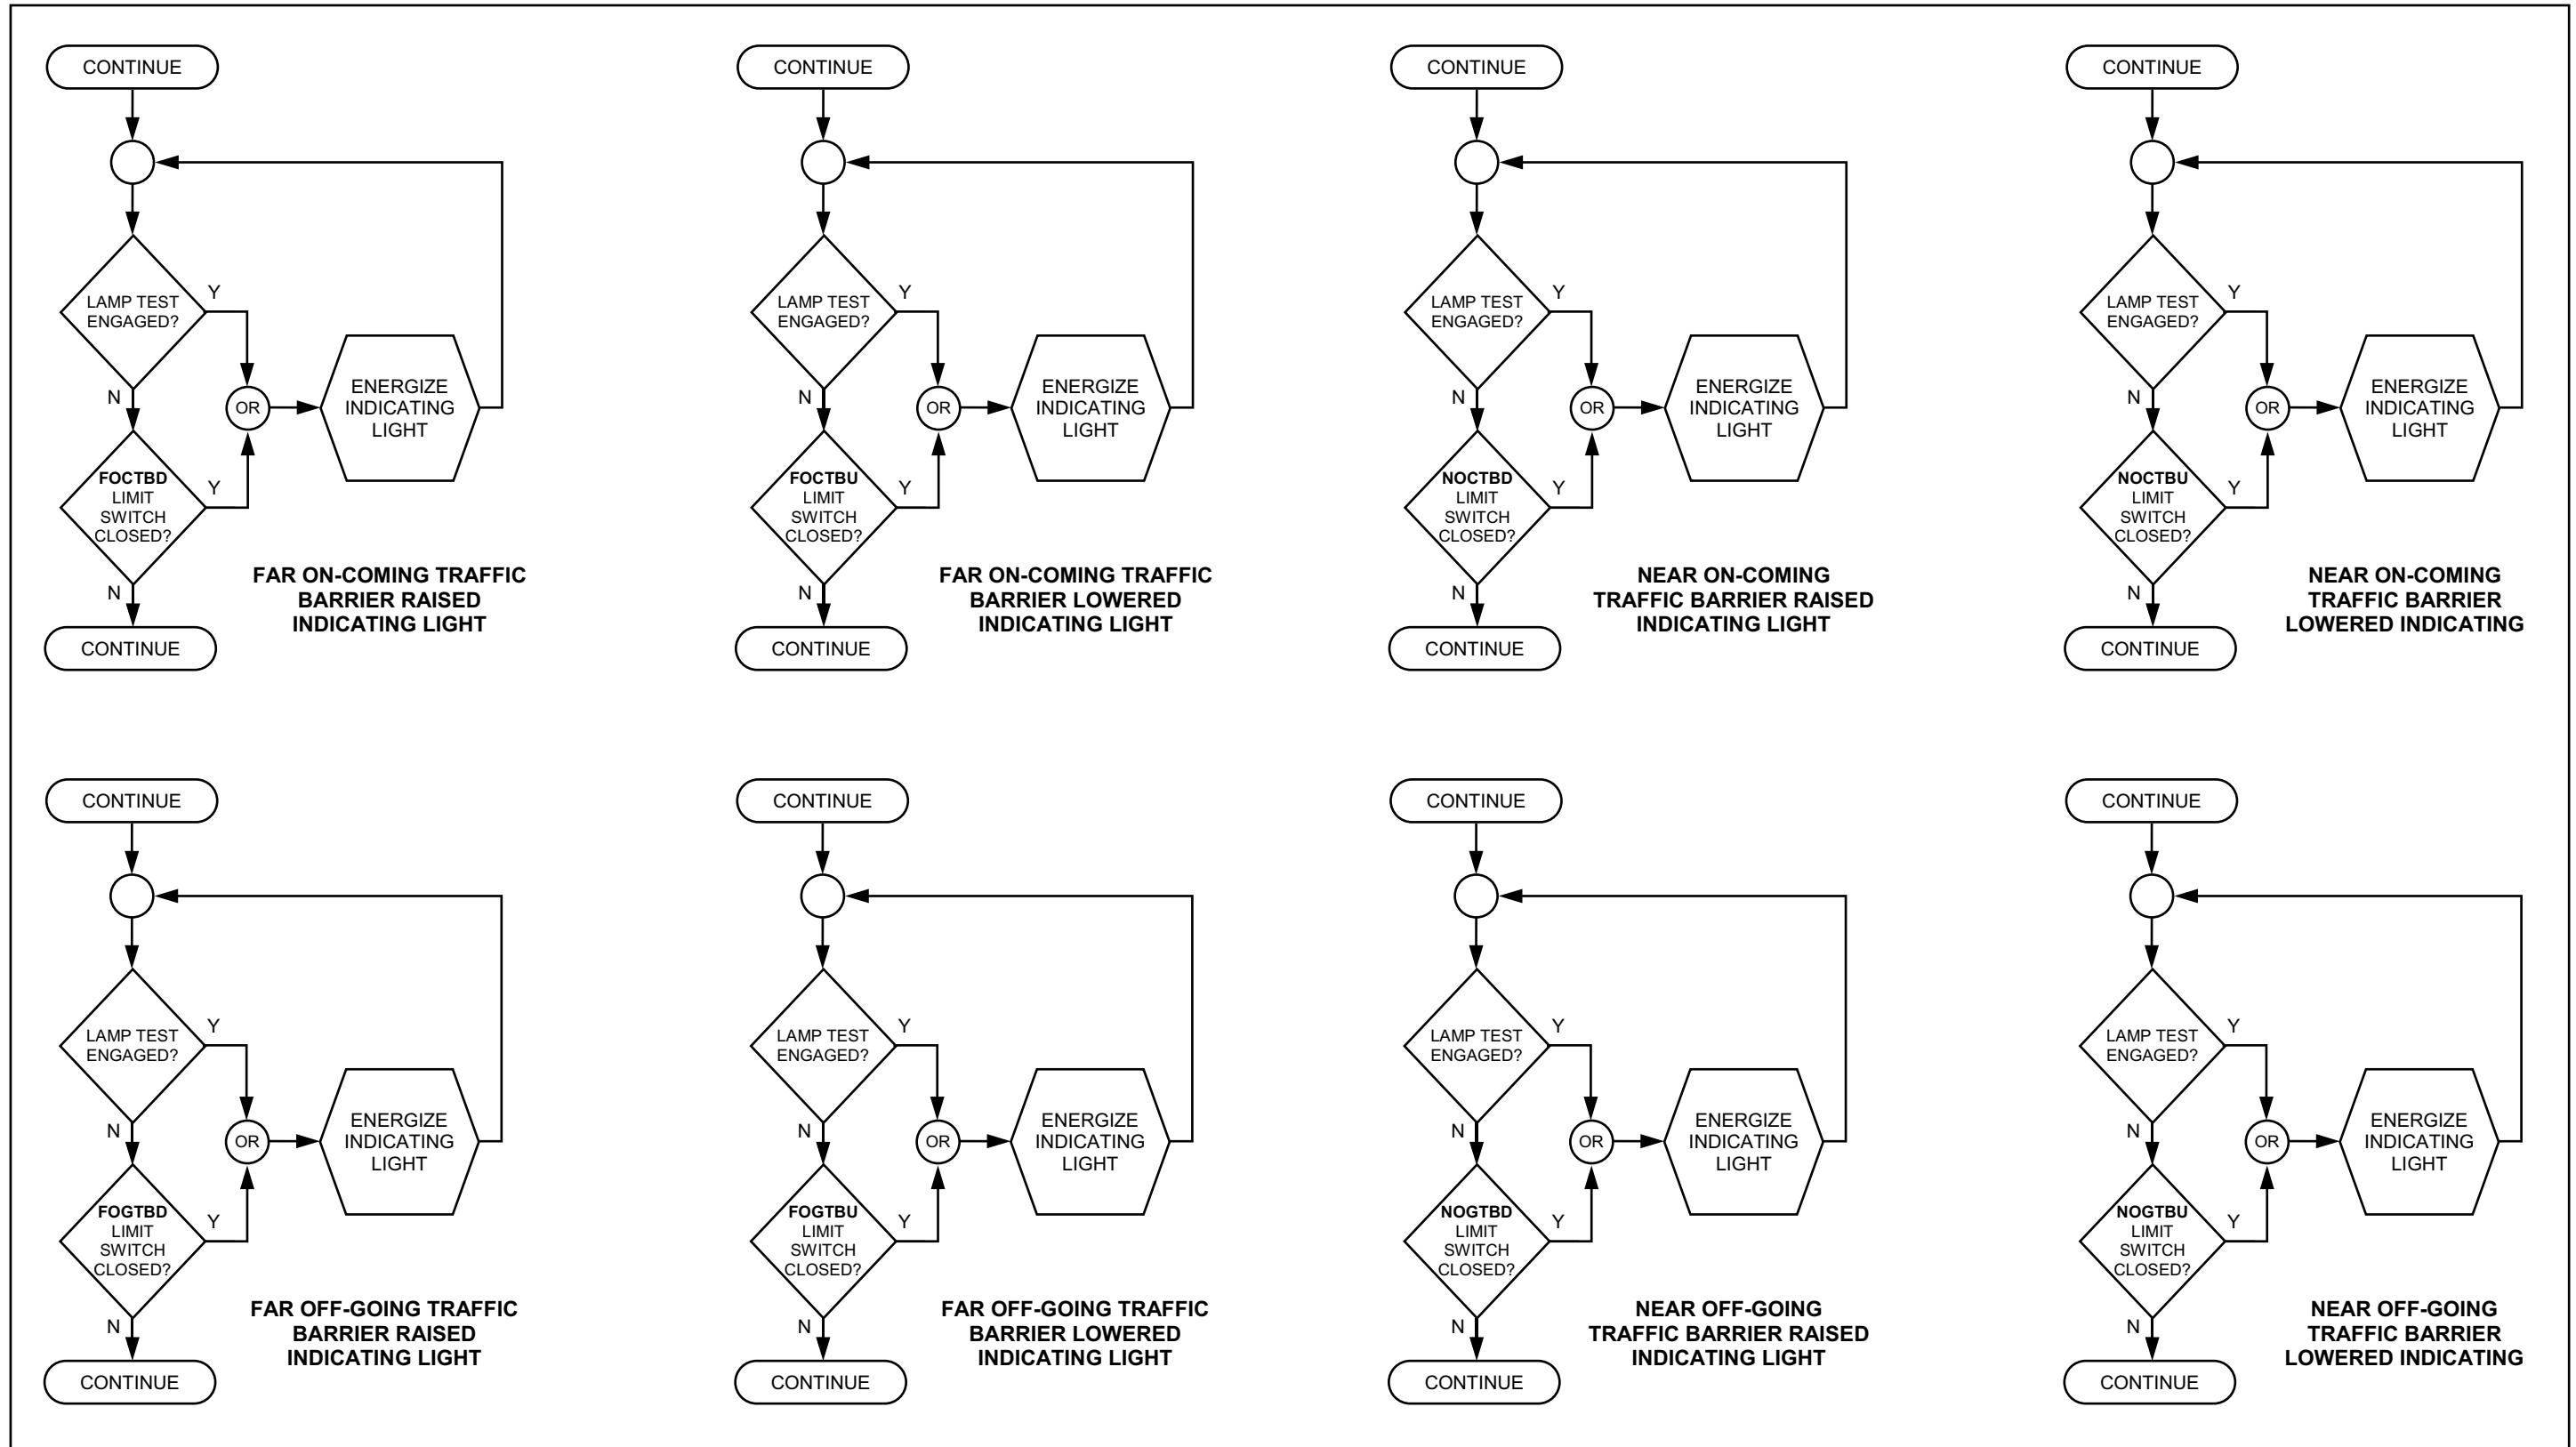

**TRAFFIC GATES INDICATING LIGHTS**

### SPAN LOCKS INDICATING LIGHTS

**MOTOR / MACHINERY BRAKES INDICATING LIGHTS - 1 OF 4**

**MOTOR / MACHINERY BRAKES INDICATING LIGHTS - 2 OF 4**

**MOTOR / MACHINERY BRAKES INDICATING LIGHTS - 3 OF 4**

**MOTOR / MACHINERY BRAKES INDICATING LIGHTS - 4 OF 4**

**SIDEWALK GATES INDICATING LIGHTS**

**TRAFFIC BARRIER INDICATING LIGHTS**

**FULLY / NEARLY OPEN / CLOSED LEAF INDICATING LIGHTS - 1 OF 4**

**FULLY / NEARLY OPEN / CLOSED LEAF INDICATING LIGHTS - 2 OF 4**

**FULLY / NEARLY OPEN / CLOSED LEAF INDICATING LIGHTS - 3 OF 4**

**FULLY / NEARLY OPEN / CLOSED LEAF INDICATING LIGHTS - 4 OF 4**