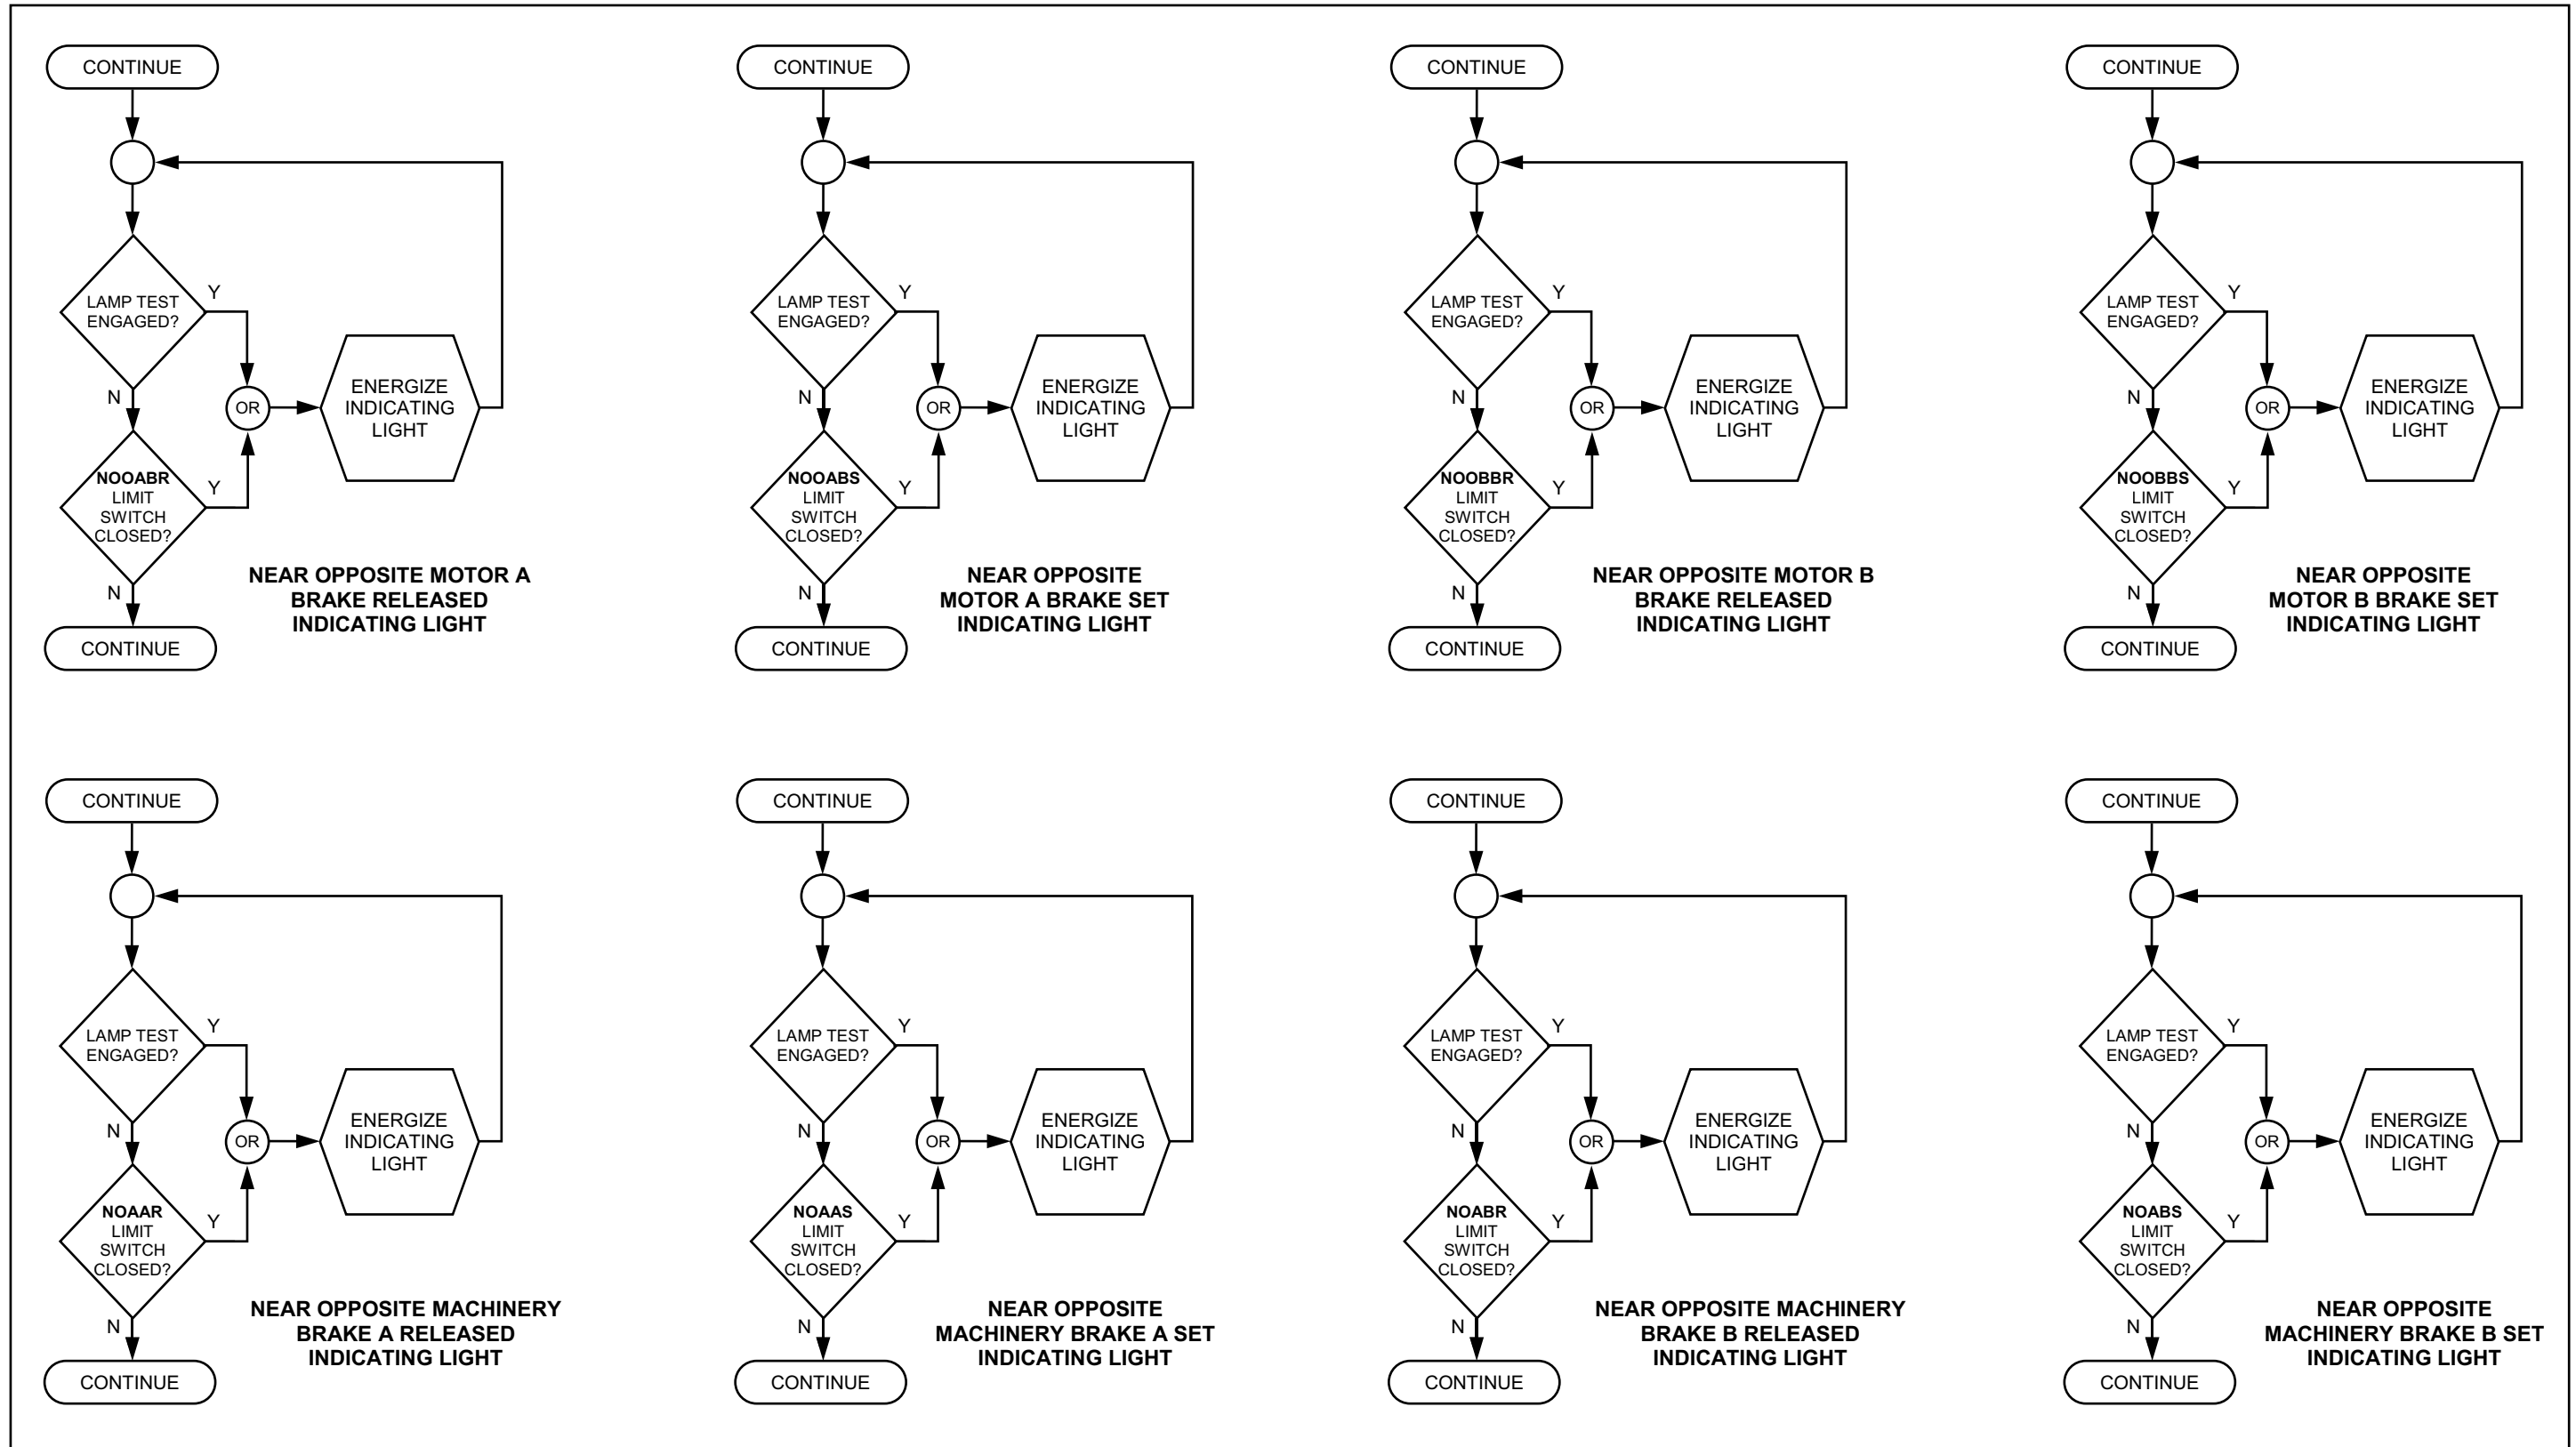

**TRAFFIC GATES INDICATING LIGHTS**

### SPAN LOCKS INDICATING LIGHTS

**MOTOR / MACHINERY BRAKES INDICATING LIGHTS - 1 OF 4**

**MOTOR / MACHINERY BRAKES INDICATING LIGHTS - 2 OF 4**

**MOTOR / MACHINERY BRAKES INDICATING LIGHTS - 3 OF 4**

**MOTOR / MACHINERY BRAKES INDICATING LIGHTS - 4 OF 4**

**SIDEWALK GATES INDICATING LIGHTS**

**TRAFFIC BARRIER INDICATING LIGHTS**

**FULLY / NEARLY OPEN / CLOSED LEAF INDICATING LIGHTS - 1 OF 4**

**FULLY / NEARLY OPEN / CLOSED LEAF INDICATING LIGHTS - 2 OF 4**

**FULLY / NEARLY OPEN / CLOSED LEAF INDICATING LIGHTS - 3 OF 4**

**FULLY / NEARLY OPEN / CLOSED LEAF INDICATING LIGHTS - 4 OF 4**