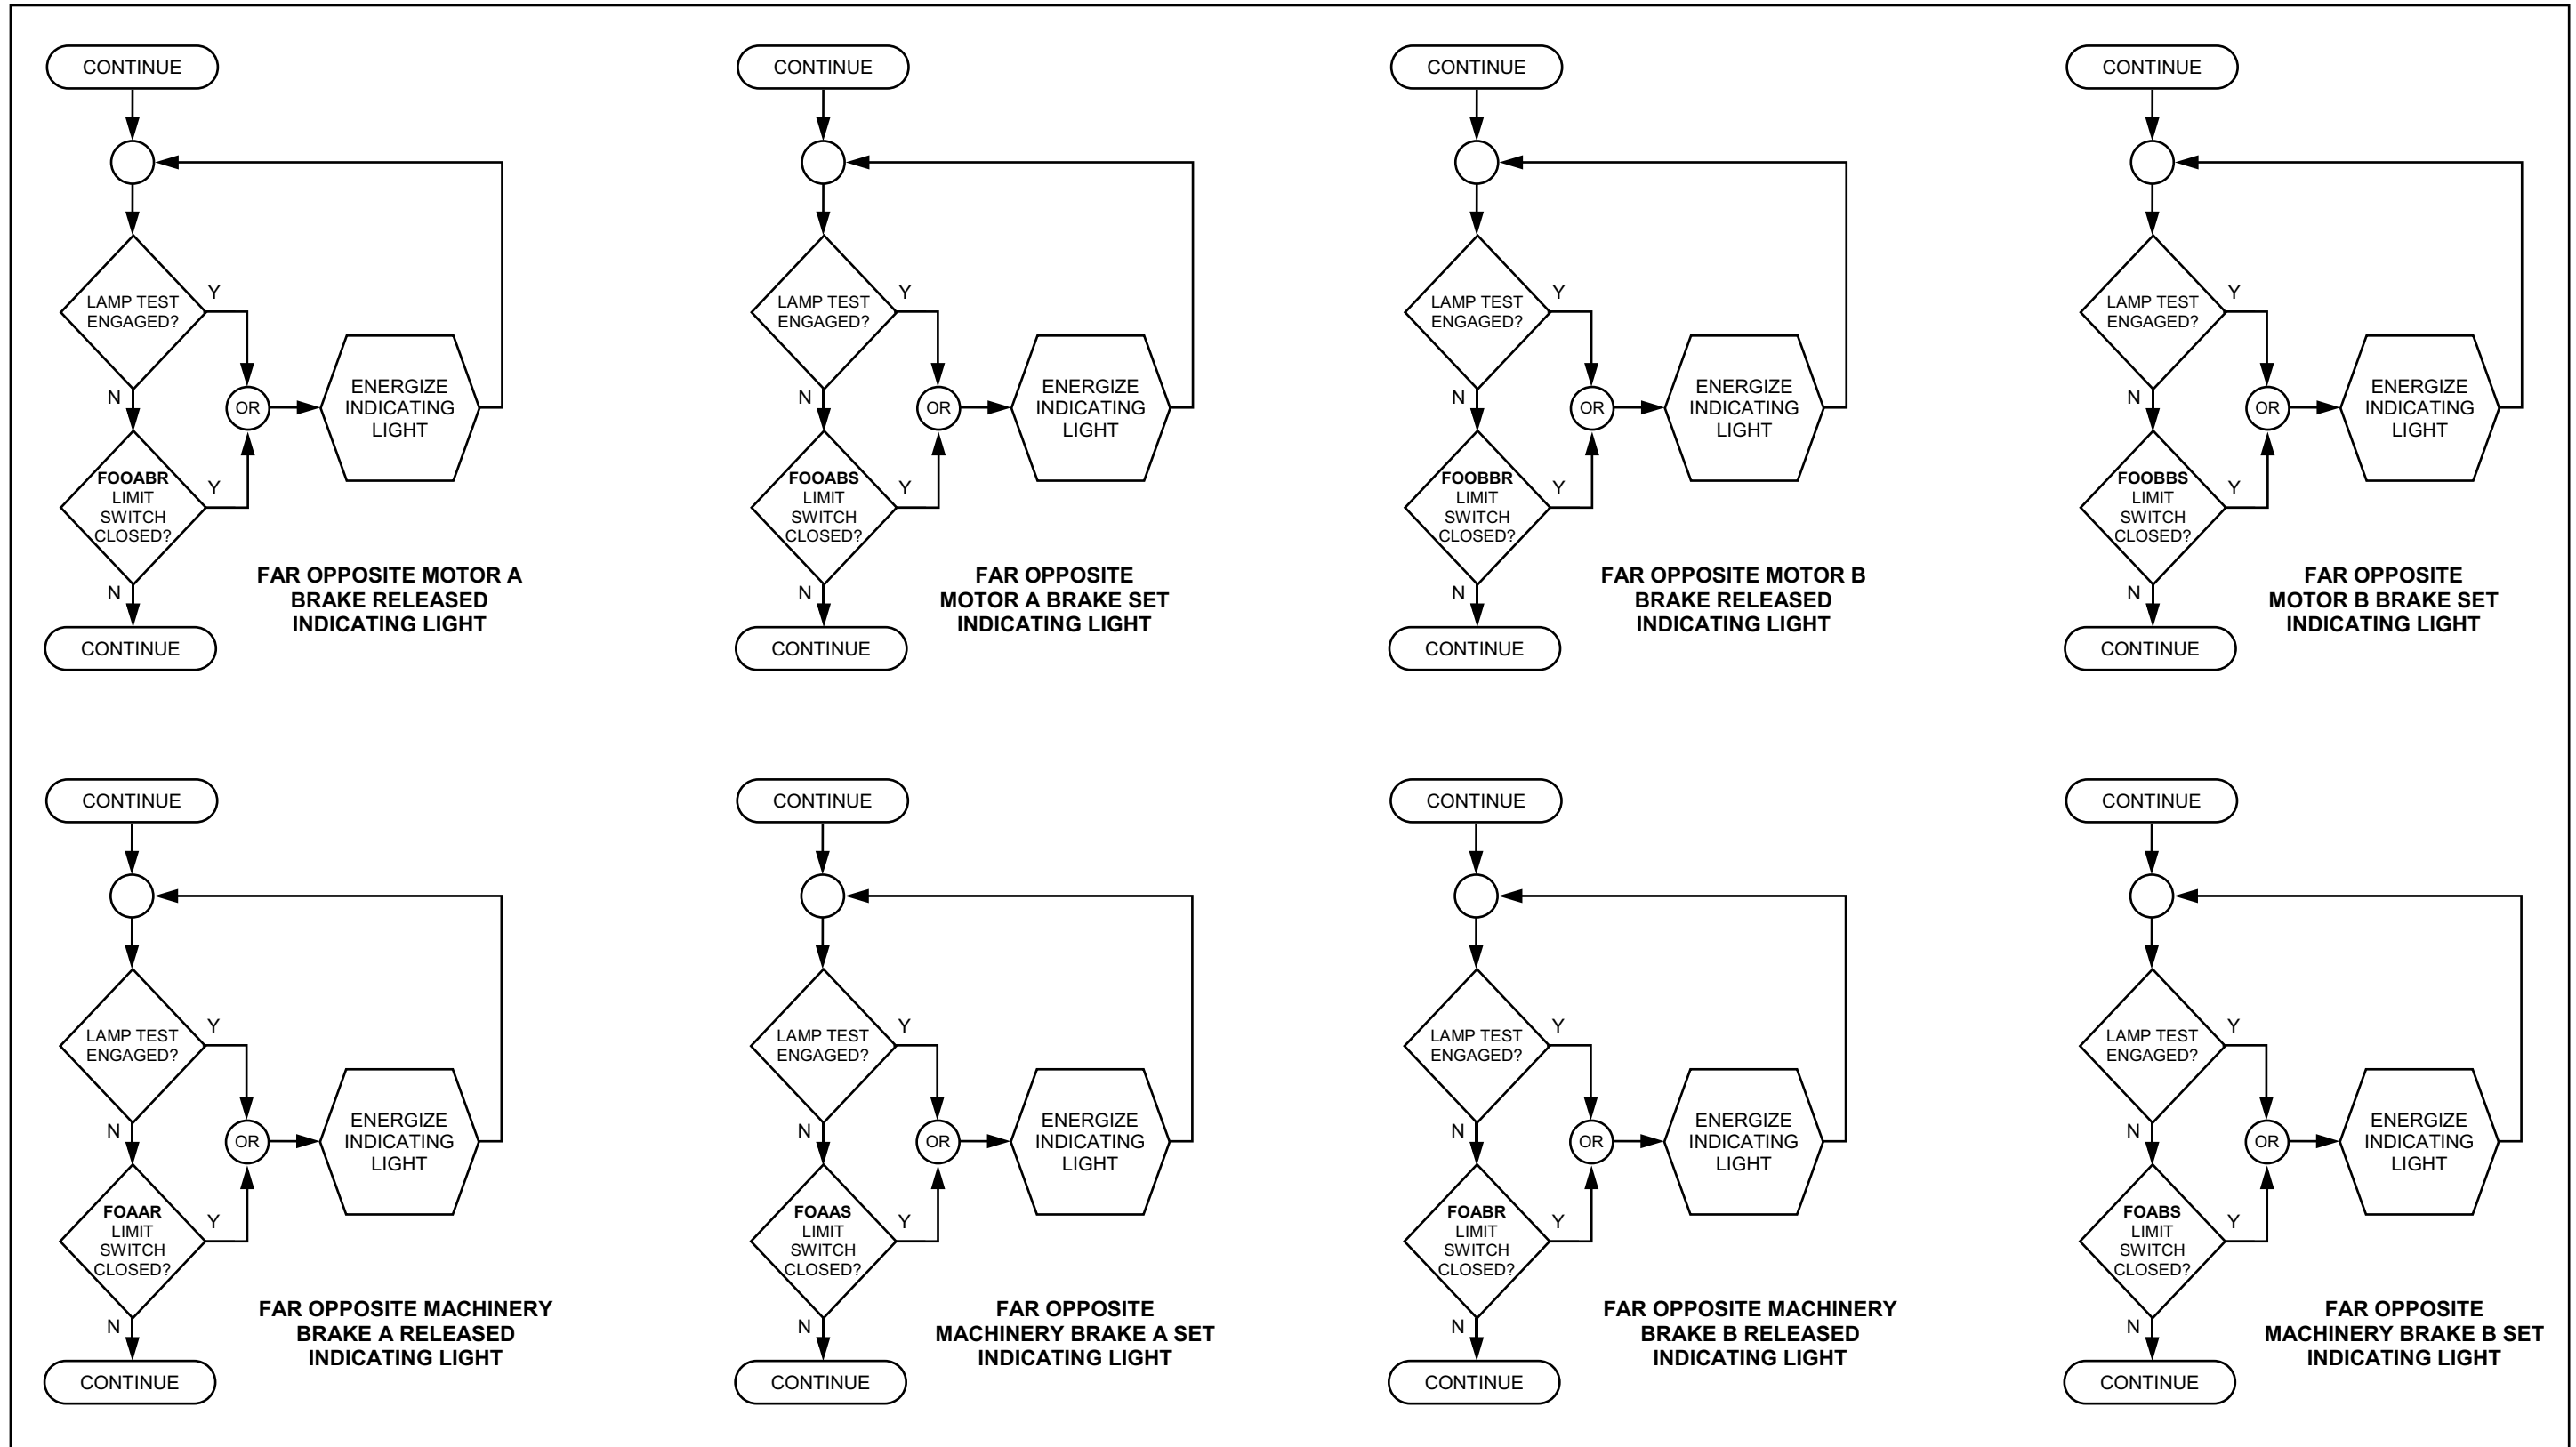

**TRAFFIC GATES INDICATING LIGHTS**

### SPAN LOCKS INDICATING LIGHTS

**MOTOR / MACHINERY BRAKES INDICATING LIGHTS - 1 OF 4**

**MOTOR / MACHINERY BRAKES INDICATING LIGHTS - 2 OF 4**

**MOTOR / MACHINERY BRAKES INDICATING LIGHTS - 3 OF 4**

**MOTOR / MACHINERY BRAKES INDICATING LIGHTS - 4 OF 4**

**SIDEWALK GATES INDICATING LIGHTS**

**TRAFFIC BARRIER INDICATING LIGHTS**

**FULLY / NEARLY OPEN / CLOSED LEAF INDICATING LIGHTS - 1 OF 4**

**FULLY / NEARLY OPEN / CLOSED LEAF INDICATING LIGHTS - 2 OF 4**

**FULLY / NEARLY OPEN / CLOSED LEAF INDICATING LIGHTS - 3 OF 4**

**FULLY / NEARLY OPEN / CLOSED LEAF INDICATING LIGHTS - 4 OF 4**