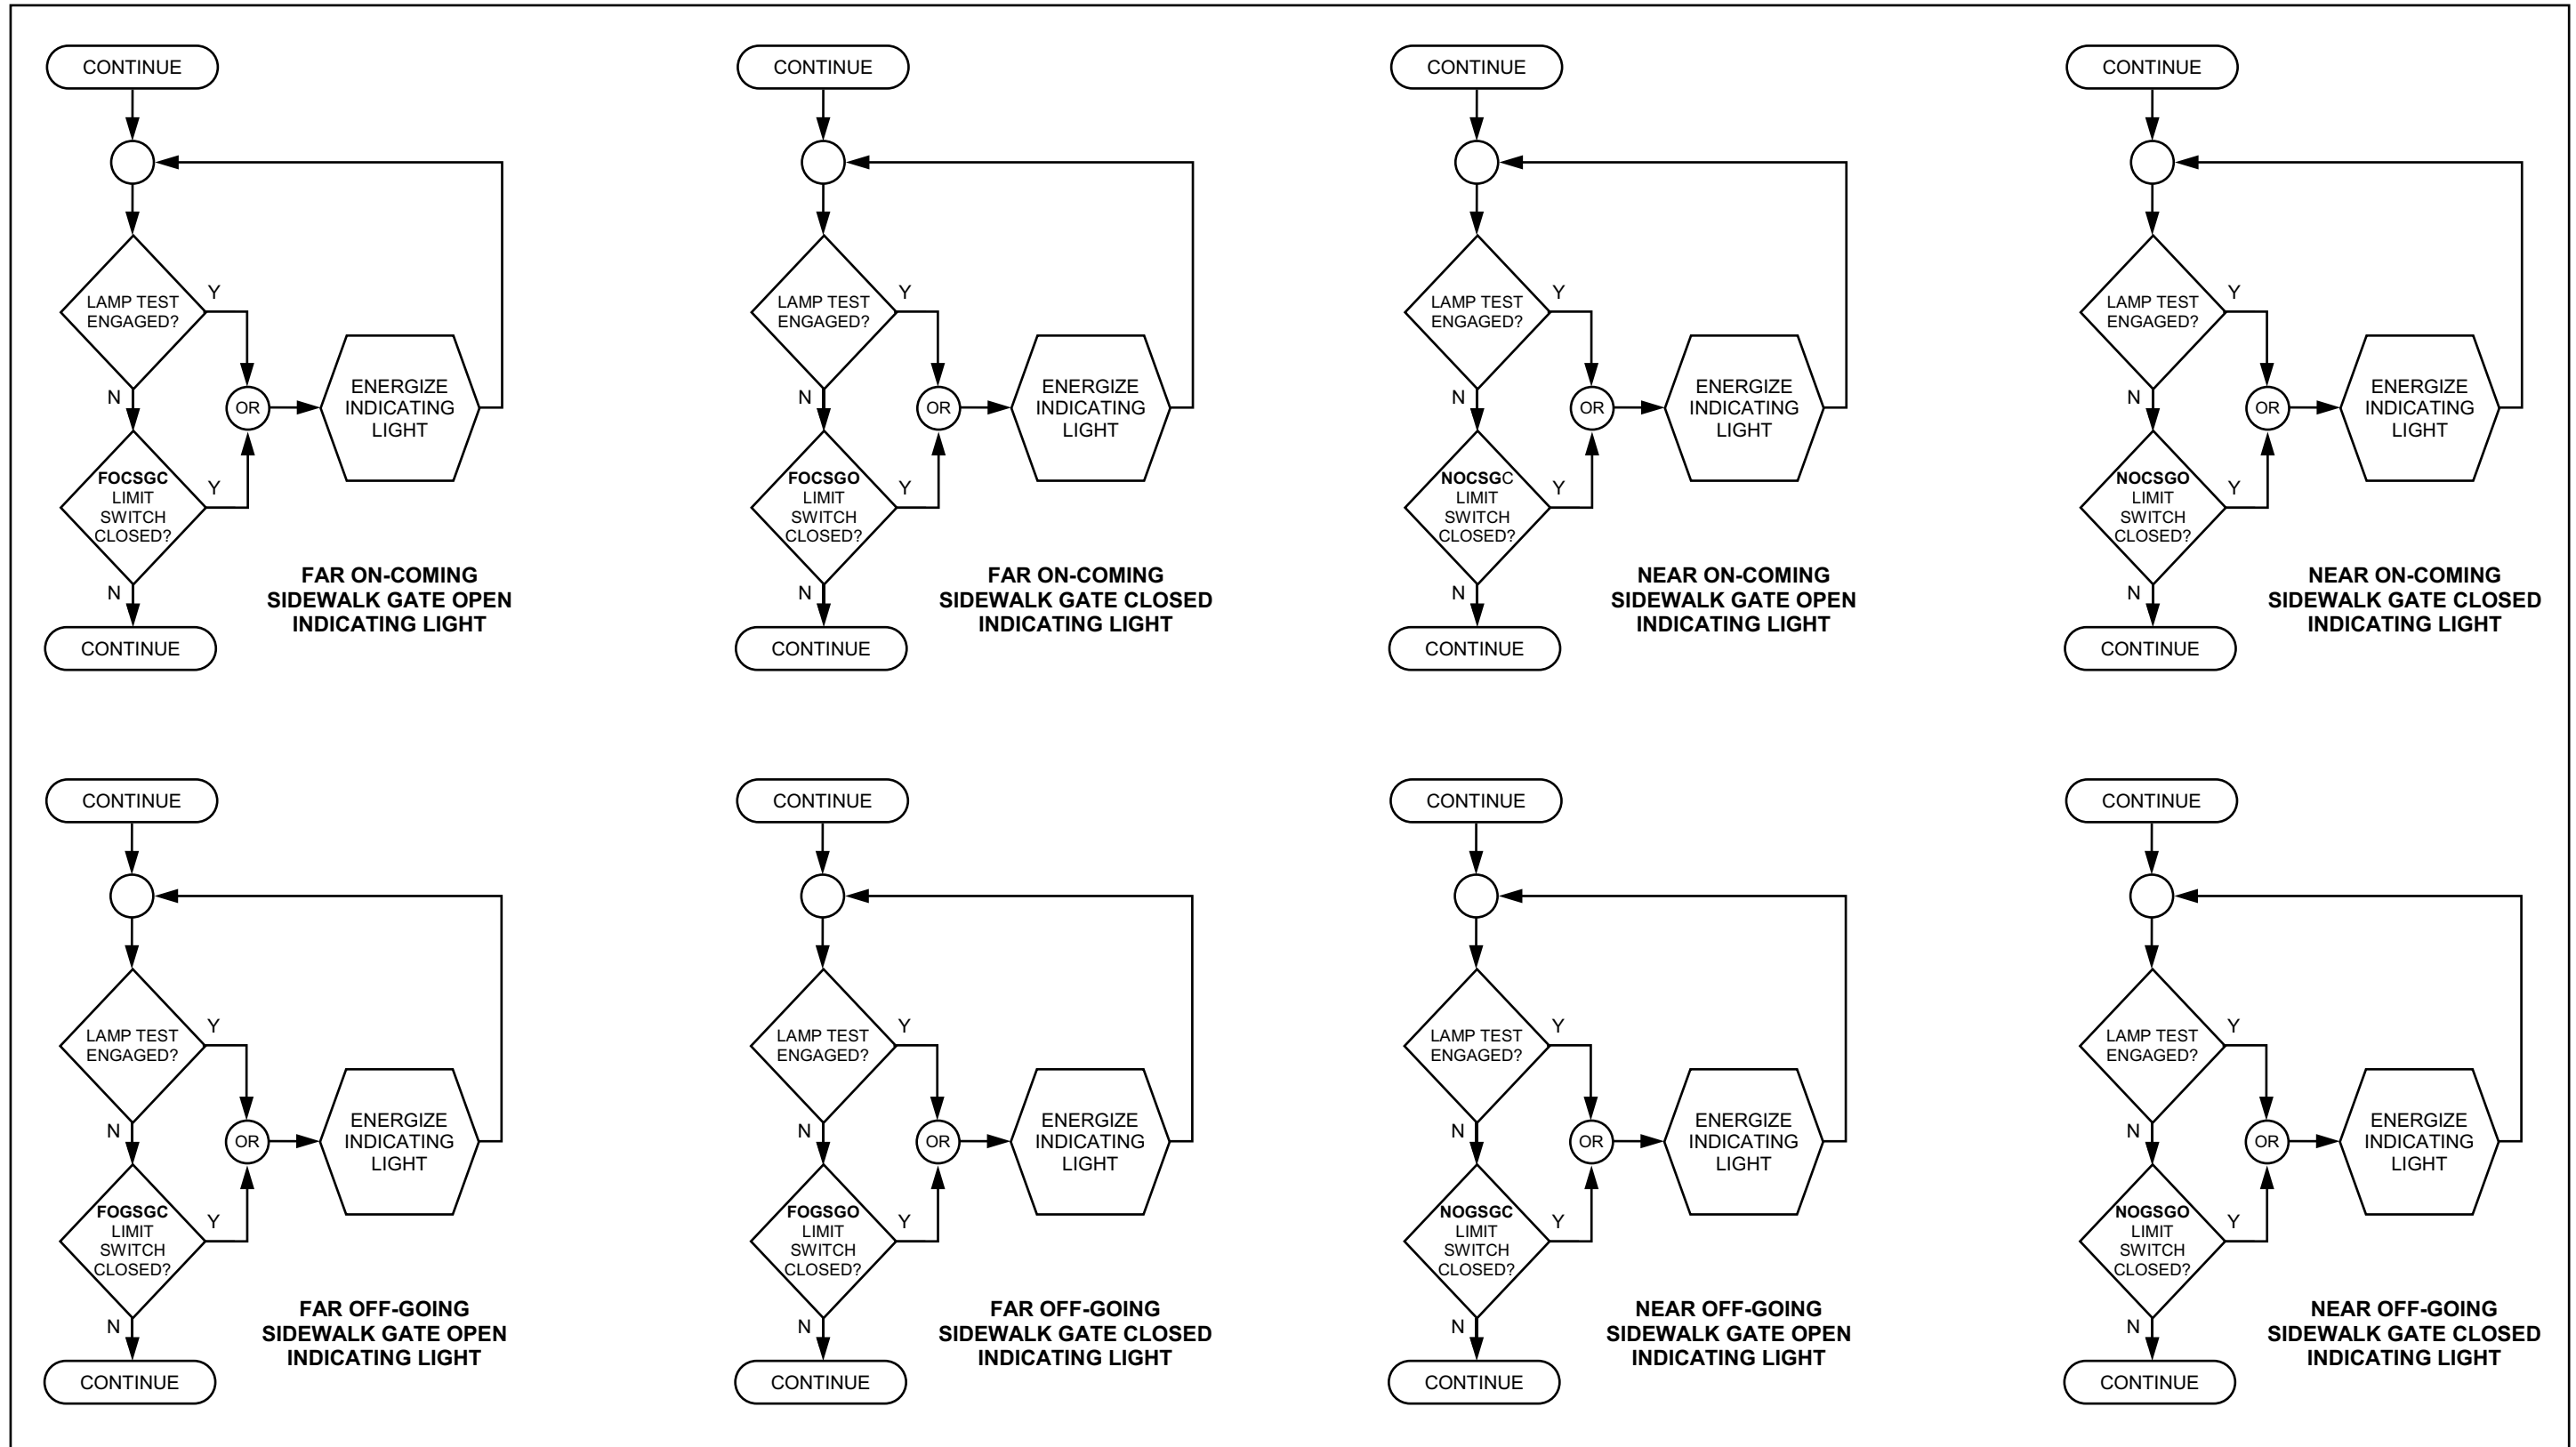

**TRAFFIC GATES INDICATING LIGHTS**

### SPAN LOCKS INDICATING LIGHTS

**MOTOR / MACHINERY BRAKES INDICATING LIGHTS - 1 OF 4**

**MOTOR / MACHINERY BRAKES INDICATING LIGHTS - 2 OF 4**

**MOTOR / MACHINERY BRAKES INDICATING LIGHTS - 3 OF 4**

**MOTOR / MACHINERY BRAKES INDICATING LIGHTS - 4 OF 4**

**SIDEWALK GATES INDICATING LIGHTS**

**TRAFFIC BARRIER INDICATING LIGHTS**

**FULLY / NEARLY OPEN / CLOSED LEAF INDICATING LIGHTS - 1 OF 4**

**FULLY / NEARLY OPEN / CLOSED LEAF INDICATING LIGHTS - 2 OF 4**

**FULLY / NEARLY OPEN / CLOSED LEAF INDICATING LIGHTS - 3 OF 4**

**FULLY / NEARLY OPEN / CLOSED LEAF INDICATING LIGHTS - 4 OF 4**