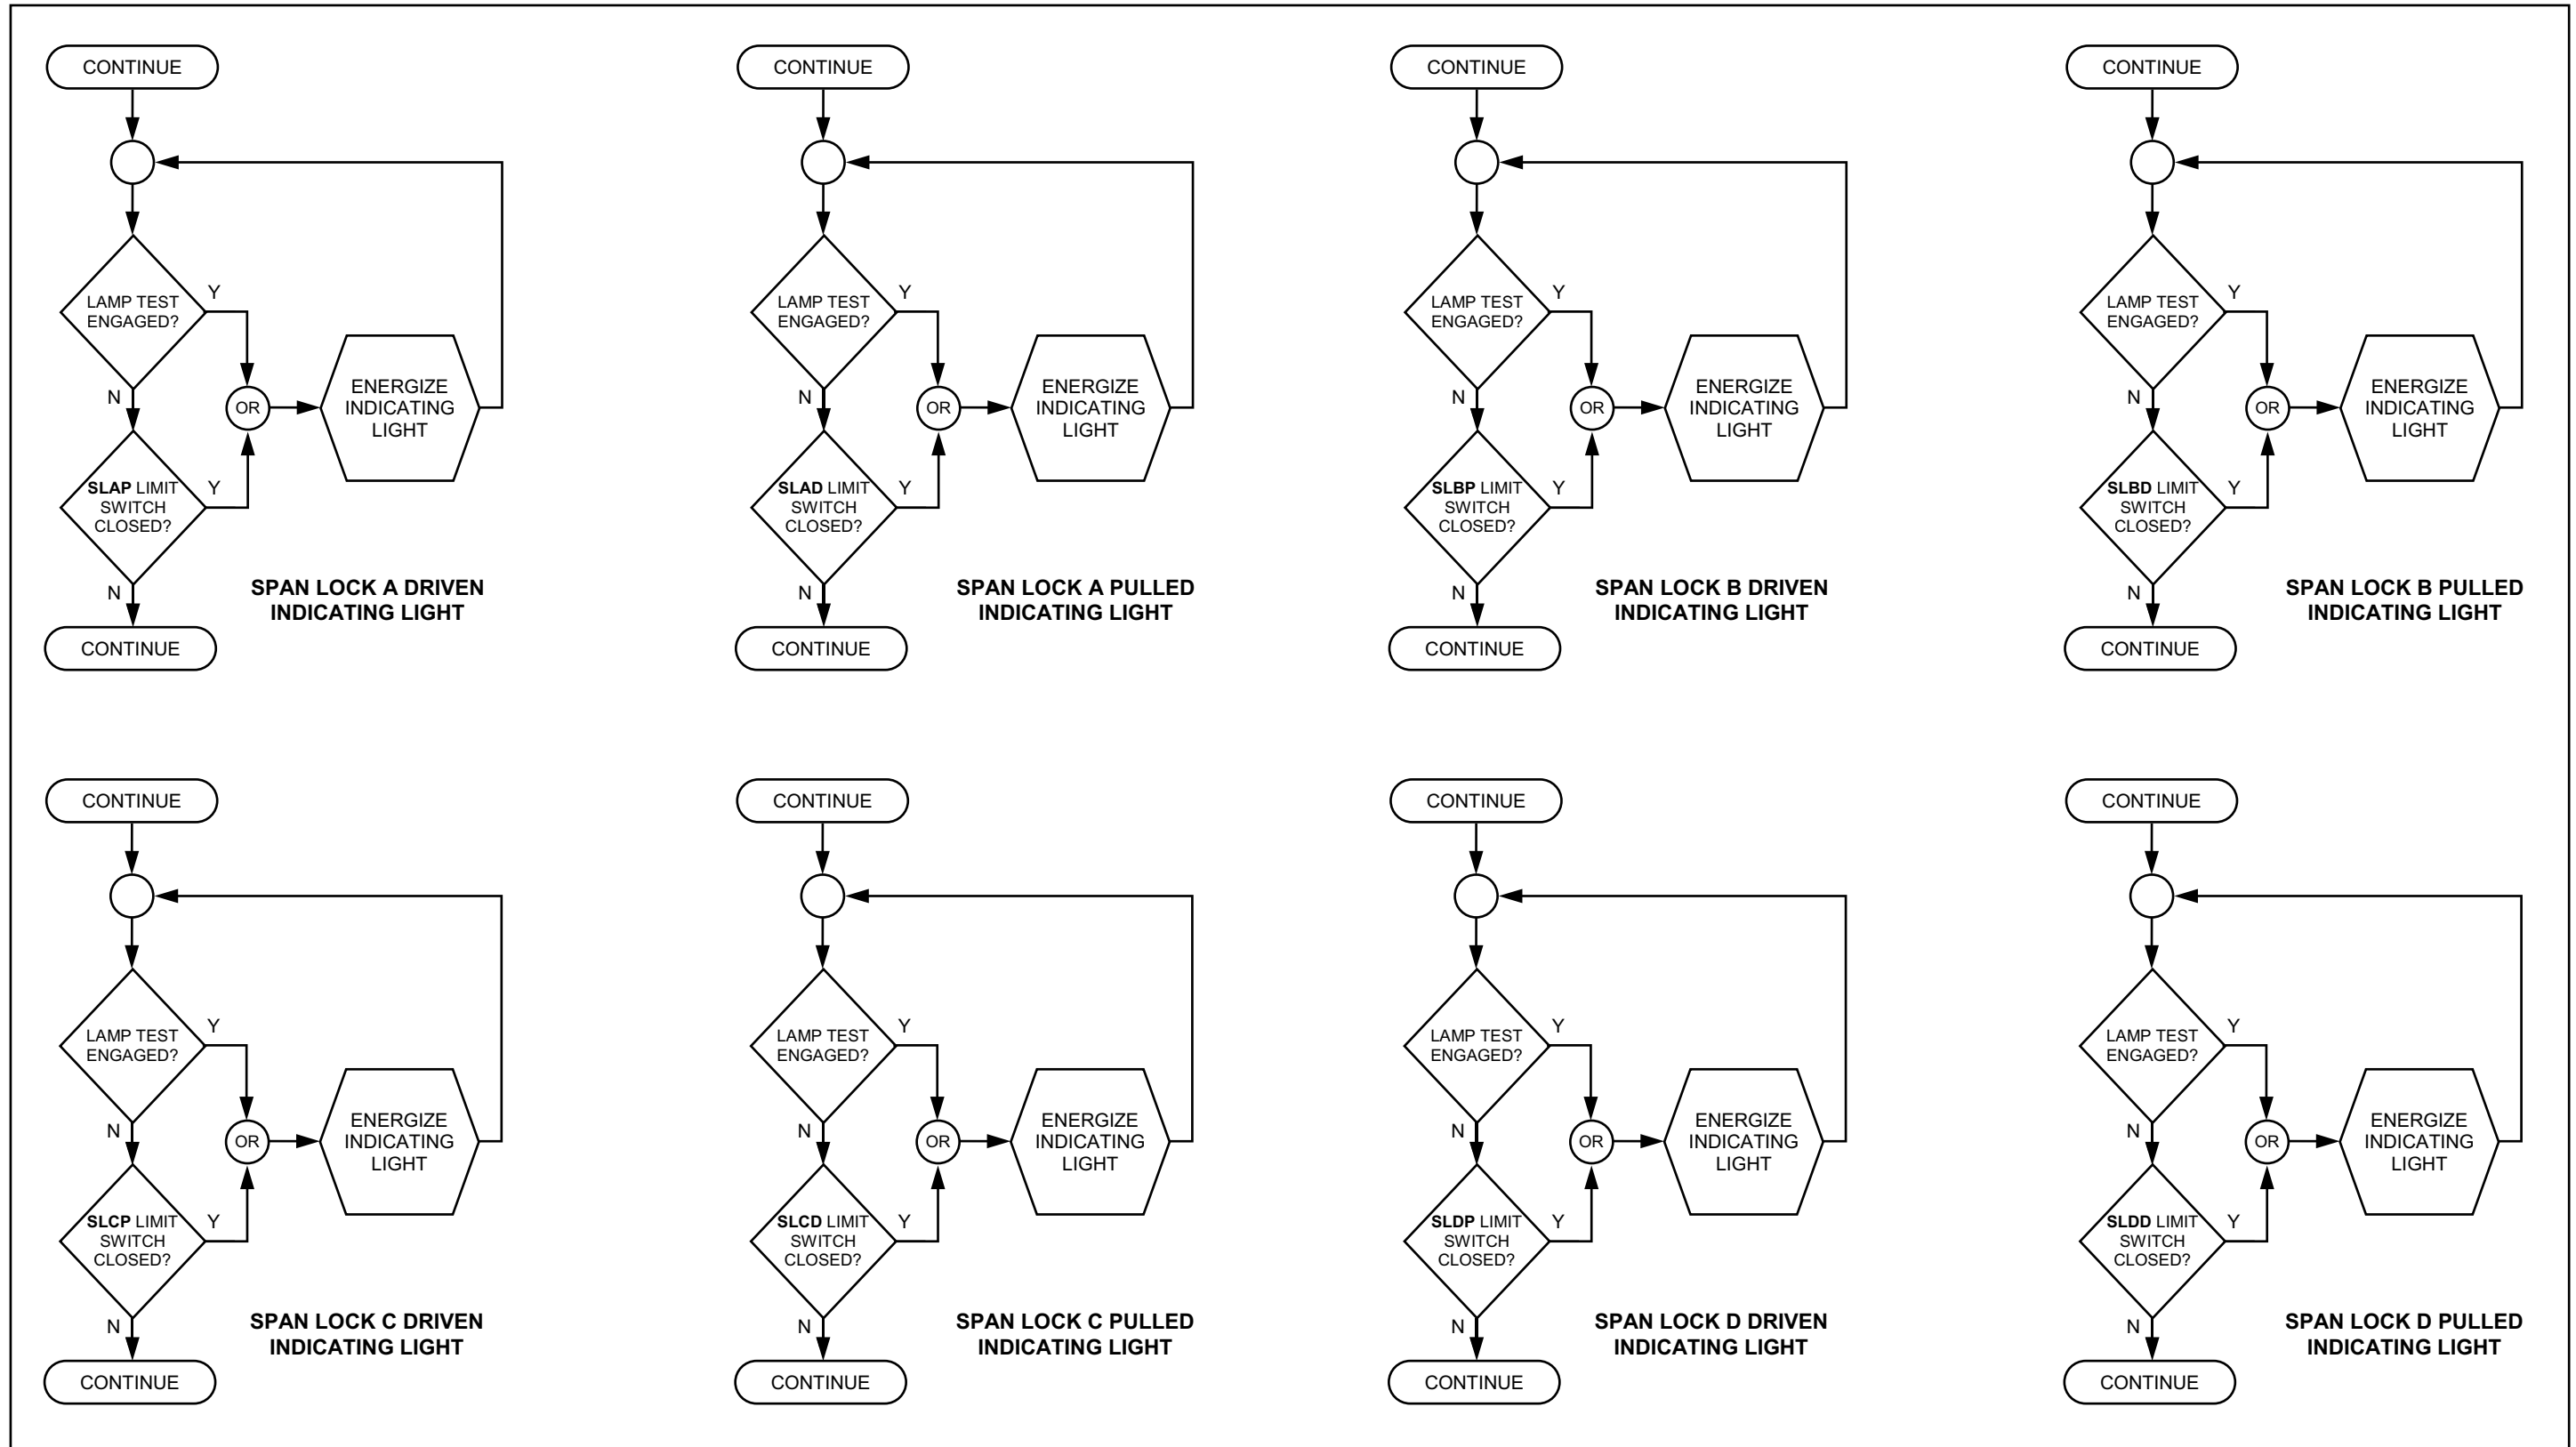

**TRAFFIC GATES INDICATING LIGHTS**

### SPAN LOCKS INDICATING LIGHTS

**MOTOR / MACHINERY BRAKES INDICATING LIGHTS - 1 OF 4**

**MOTOR / MACHINERY BRAKES INDICATING LIGHTS - 2 OF 4**

**MOTOR / MACHINERY BRAKES INDICATING LIGHTS - 3 OF 4**

**MOTOR / MACHINERY BRAKES INDICATING LIGHTS - 4 OF 4**

**SIDEWALK GATES INDICATING LIGHTS**

**TRAFFIC BARRIER INDICATING LIGHTS**

**FULLY / NEARLY OPEN / CLOSED LEAF INDICATING LIGHTS - 1 OF 4**

**FULLY / NEARLY OPEN / CLOSED LEAF INDICATING LIGHTS - 2 OF 4**

**FULLY / NEARLY OPEN / CLOSED LEAF INDICATING LIGHTS - 3 OF 4**

**FULLY / NEARLY OPEN / CLOSED LEAF INDICATING LIGHTS - 4 OF 4**