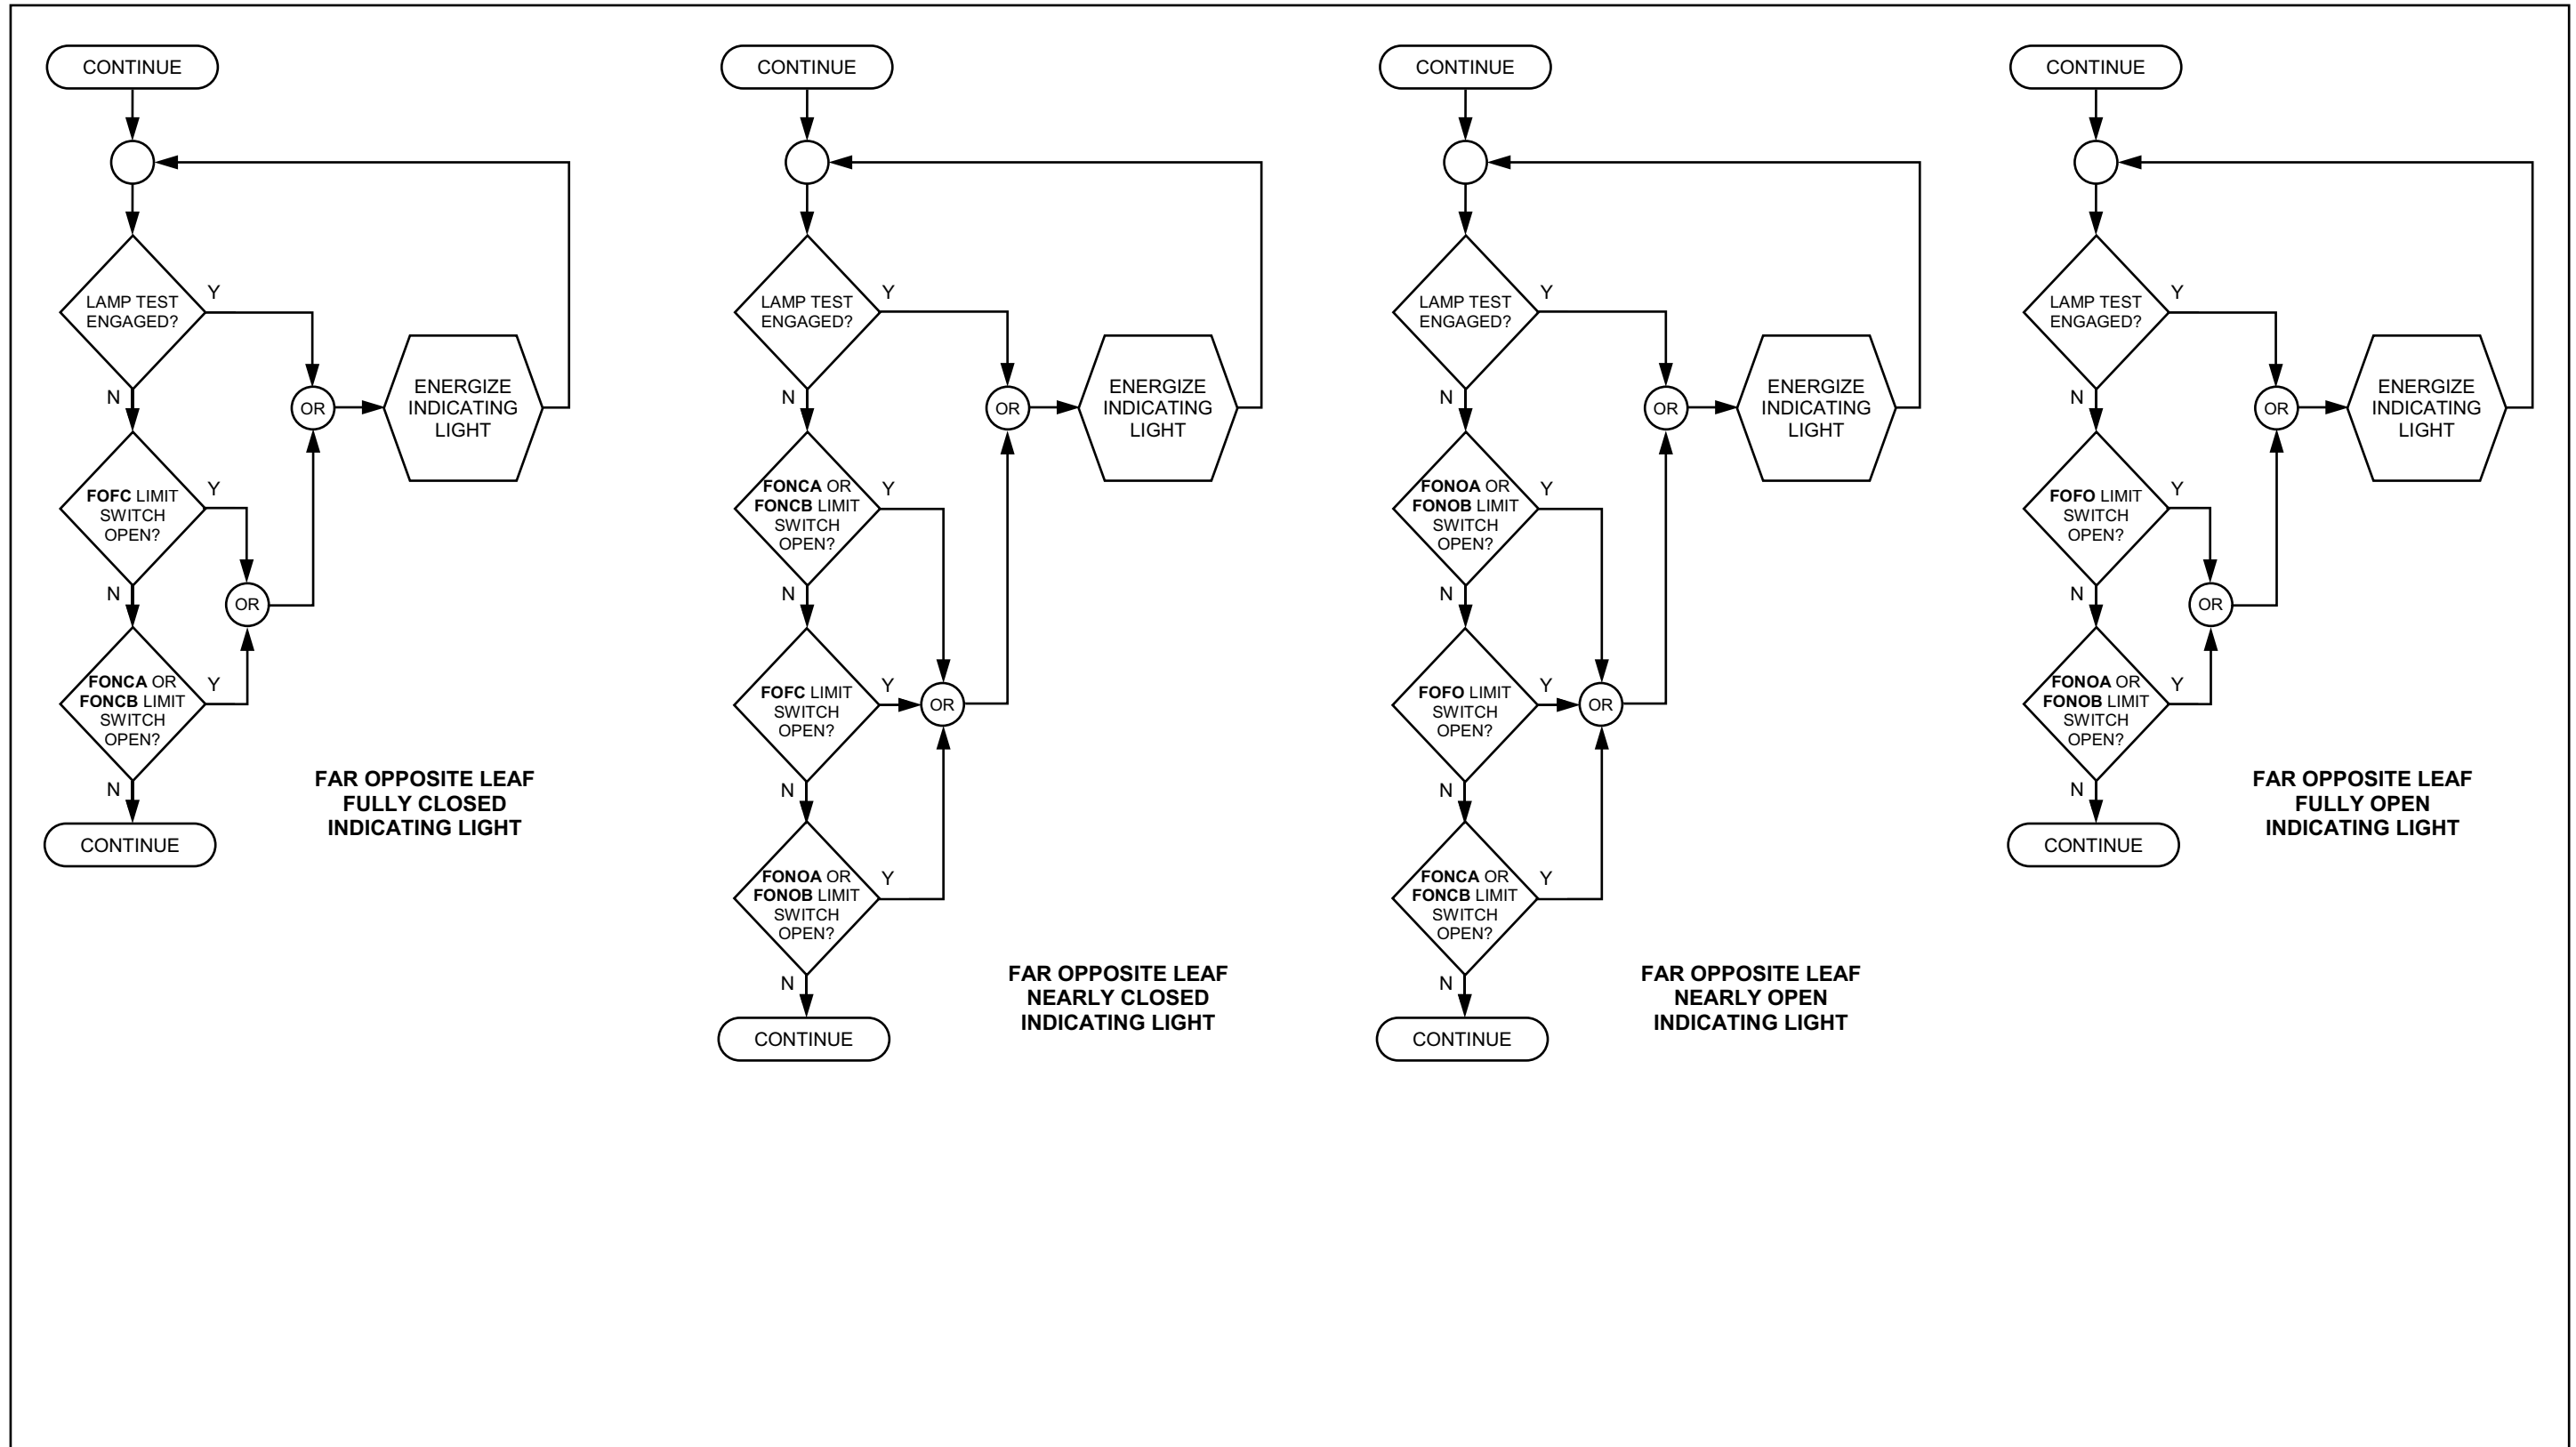

**TRAFFIC GATES INDICATING LIGHTS**

### SPAN LOCKS INDICATING LIGHTS

**MOTOR / MACHINERY BRAKES INDICATING LIGHTS - 1 OF 4**

**MOTOR / MACHINERY BRAKES INDICATING LIGHTS - 2 OF 4**

**MOTOR / MACHINERY BRAKES INDICATING LIGHTS - 3 OF 4**

**MOTOR / MACHINERY BRAKES INDICATING LIGHTS - 4 OF 4**

**SIDEWALK GATES INDICATING LIGHTS**

**TRAFFIC BARRIER INDICATING LIGHTS**

**FULLY / NEARLY OPEN / CLOSED LEAF INDICATING LIGHTS - 1 OF 4**

**FULLY / NEARLY OPEN / CLOSED LEAF INDICATING LIGHTS - 2 OF 4**

**FULLY / NEARLY OPEN / CLOSED LEAF INDICATING LIGHTS - 3 OF 4**

**FULLY / NEARLY OPEN / CLOSED LEAF INDICATING LIGHTS - 4 OF 4**