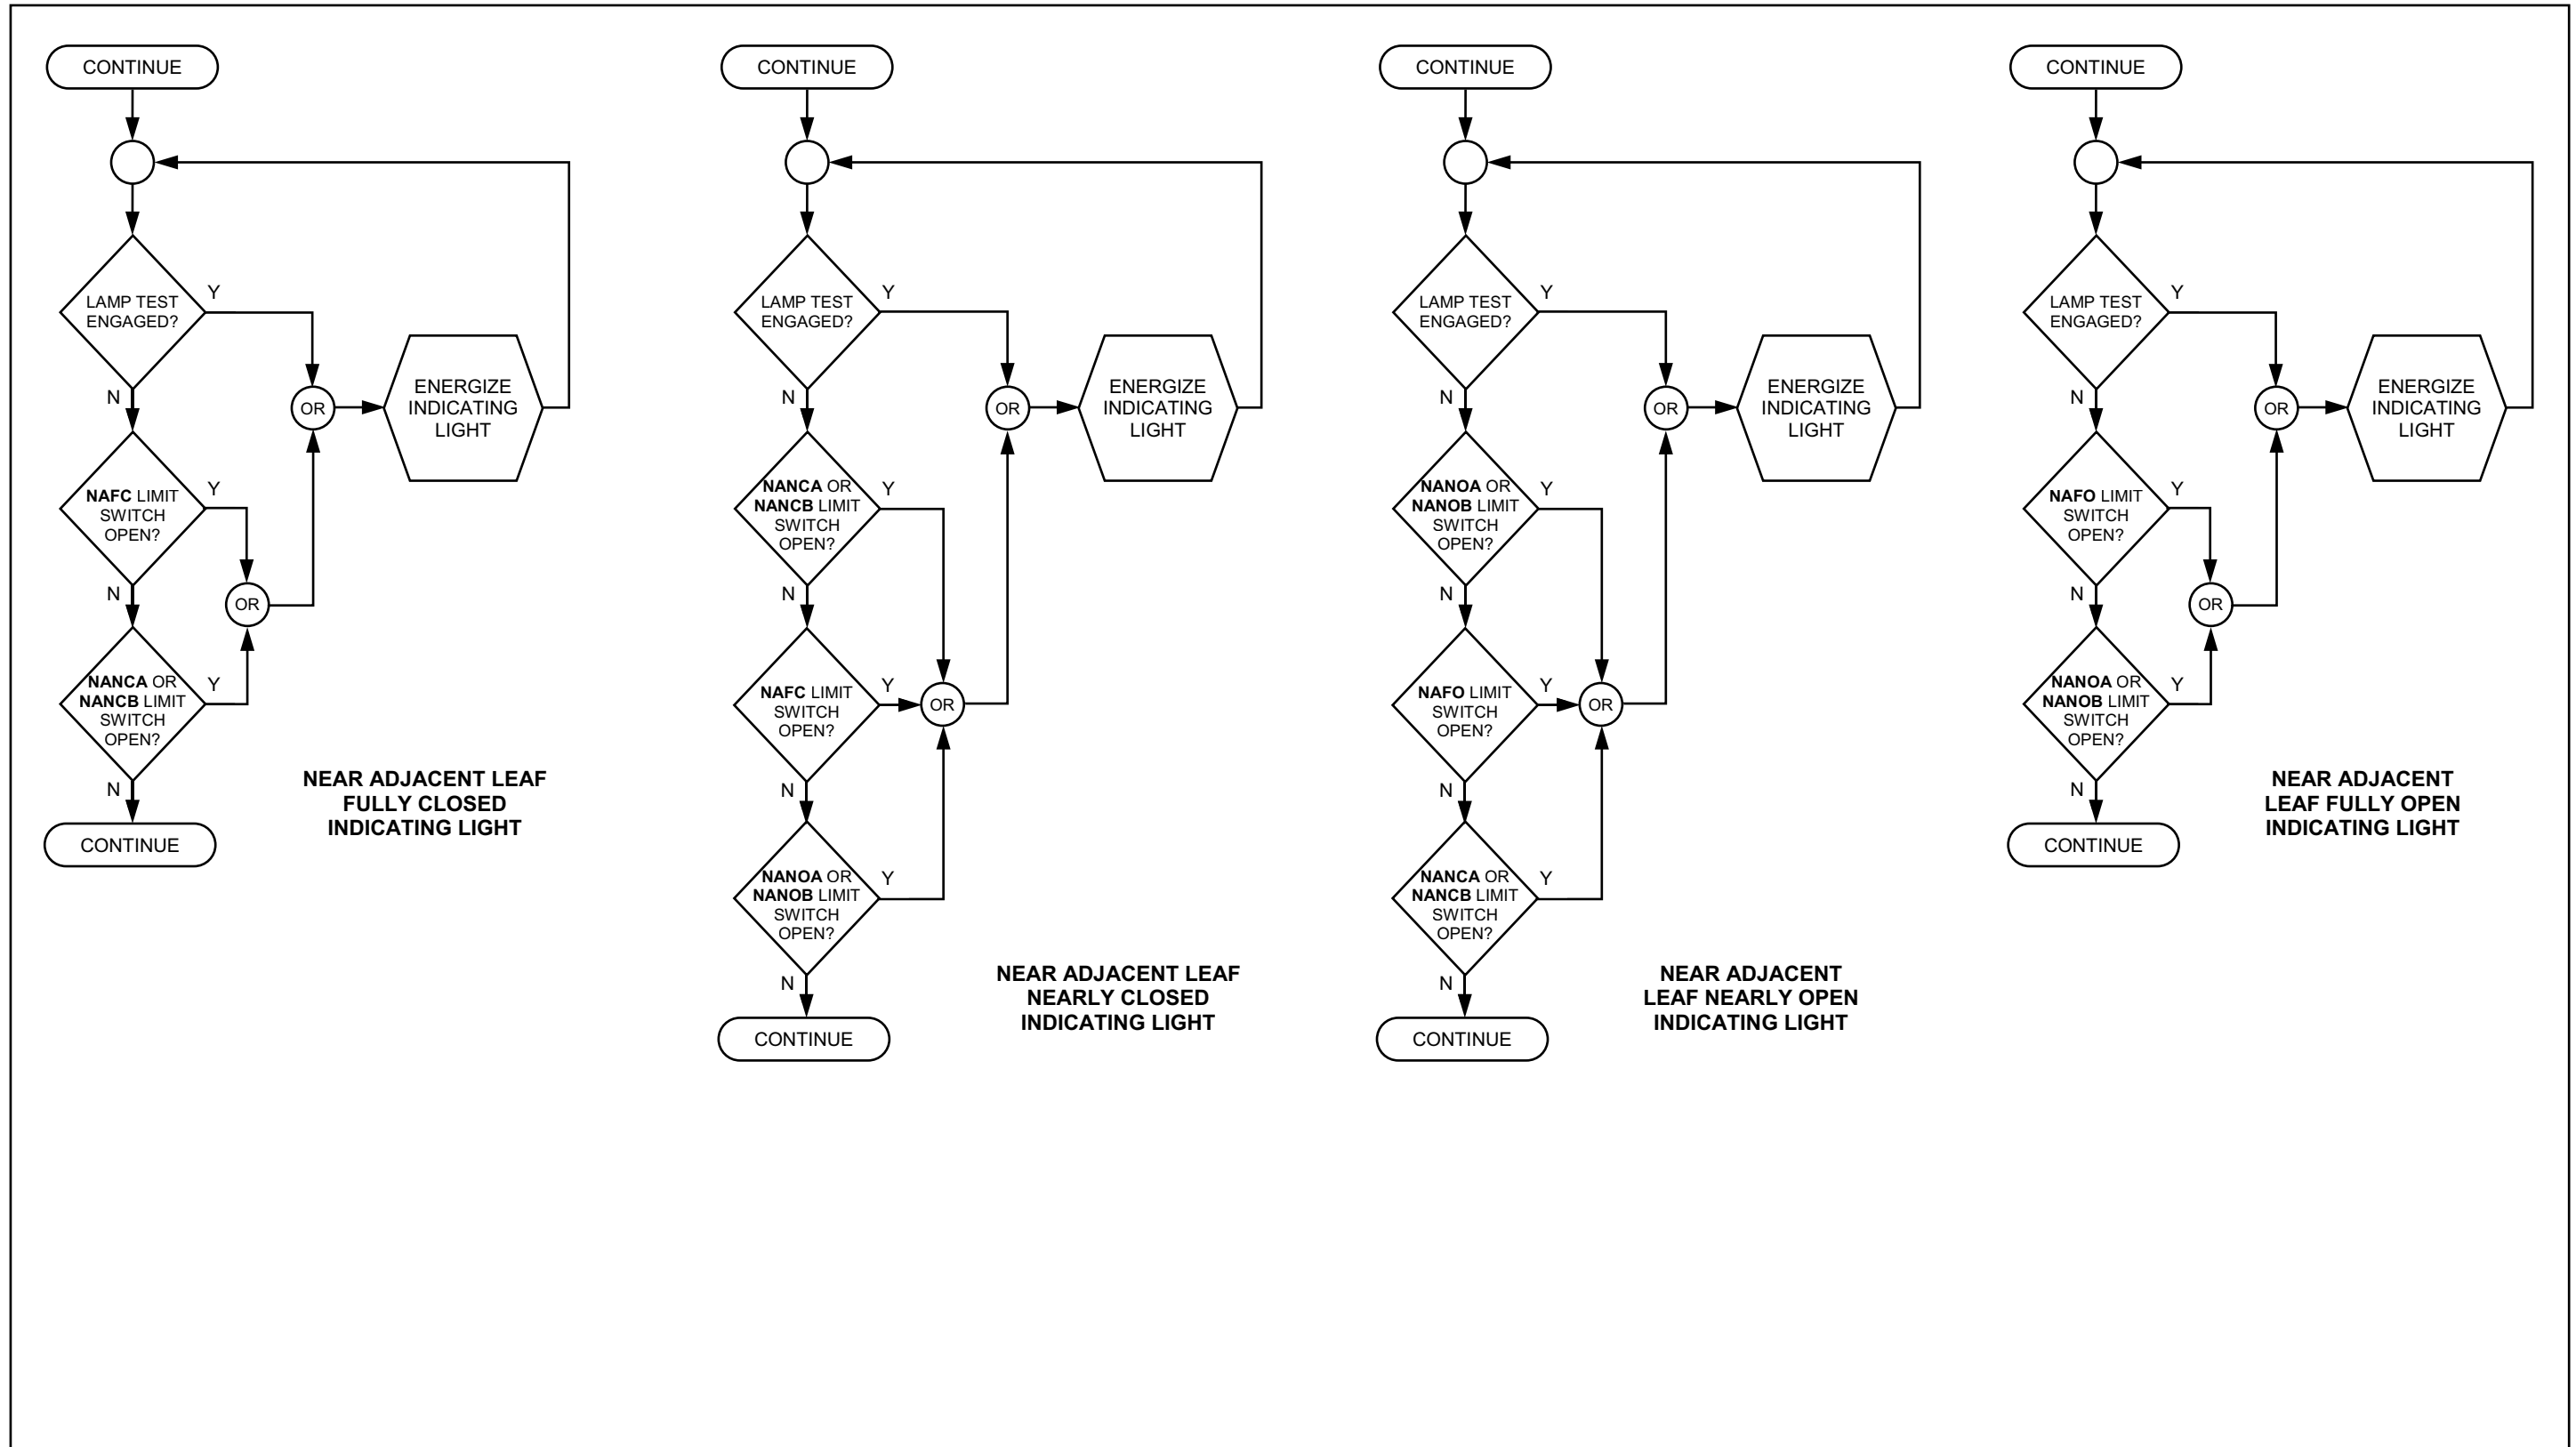

**TRAFFIC GATES INDICATING LIGHTS**

### SPAN LOCKS INDICATING LIGHTS

**MOTOR / MACHINERY BRAKES INDICATING LIGHTS - 1 OF 4**

**MOTOR / MACHINERY BRAKES INDICATING LIGHTS - 2 OF 4**

**MOTOR / MACHINERY BRAKES INDICATING LIGHTS - 3 OF 4**

**MOTOR / MACHINERY BRAKES INDICATING LIGHTS - 4 OF 4**

**SIDEWALK GATES INDICATING LIGHTS**

**TRAFFIC BARRIER INDICATING LIGHTS**

**FULLY / NEARLY OPEN / CLOSED LEAF INDICATING LIGHTS - 1 OF 4**

**FULLY / NEARLY OPEN / CLOSED LEAF INDICATING LIGHTS - 2 OF 4**

**FULLY / NEARLY OPEN / CLOSED LEAF INDICATING LIGHTS - 3 OF 4**

**FULLY / NEARLY OPEN / CLOSED LEAF INDICATING LIGHTS - 4 OF 4**