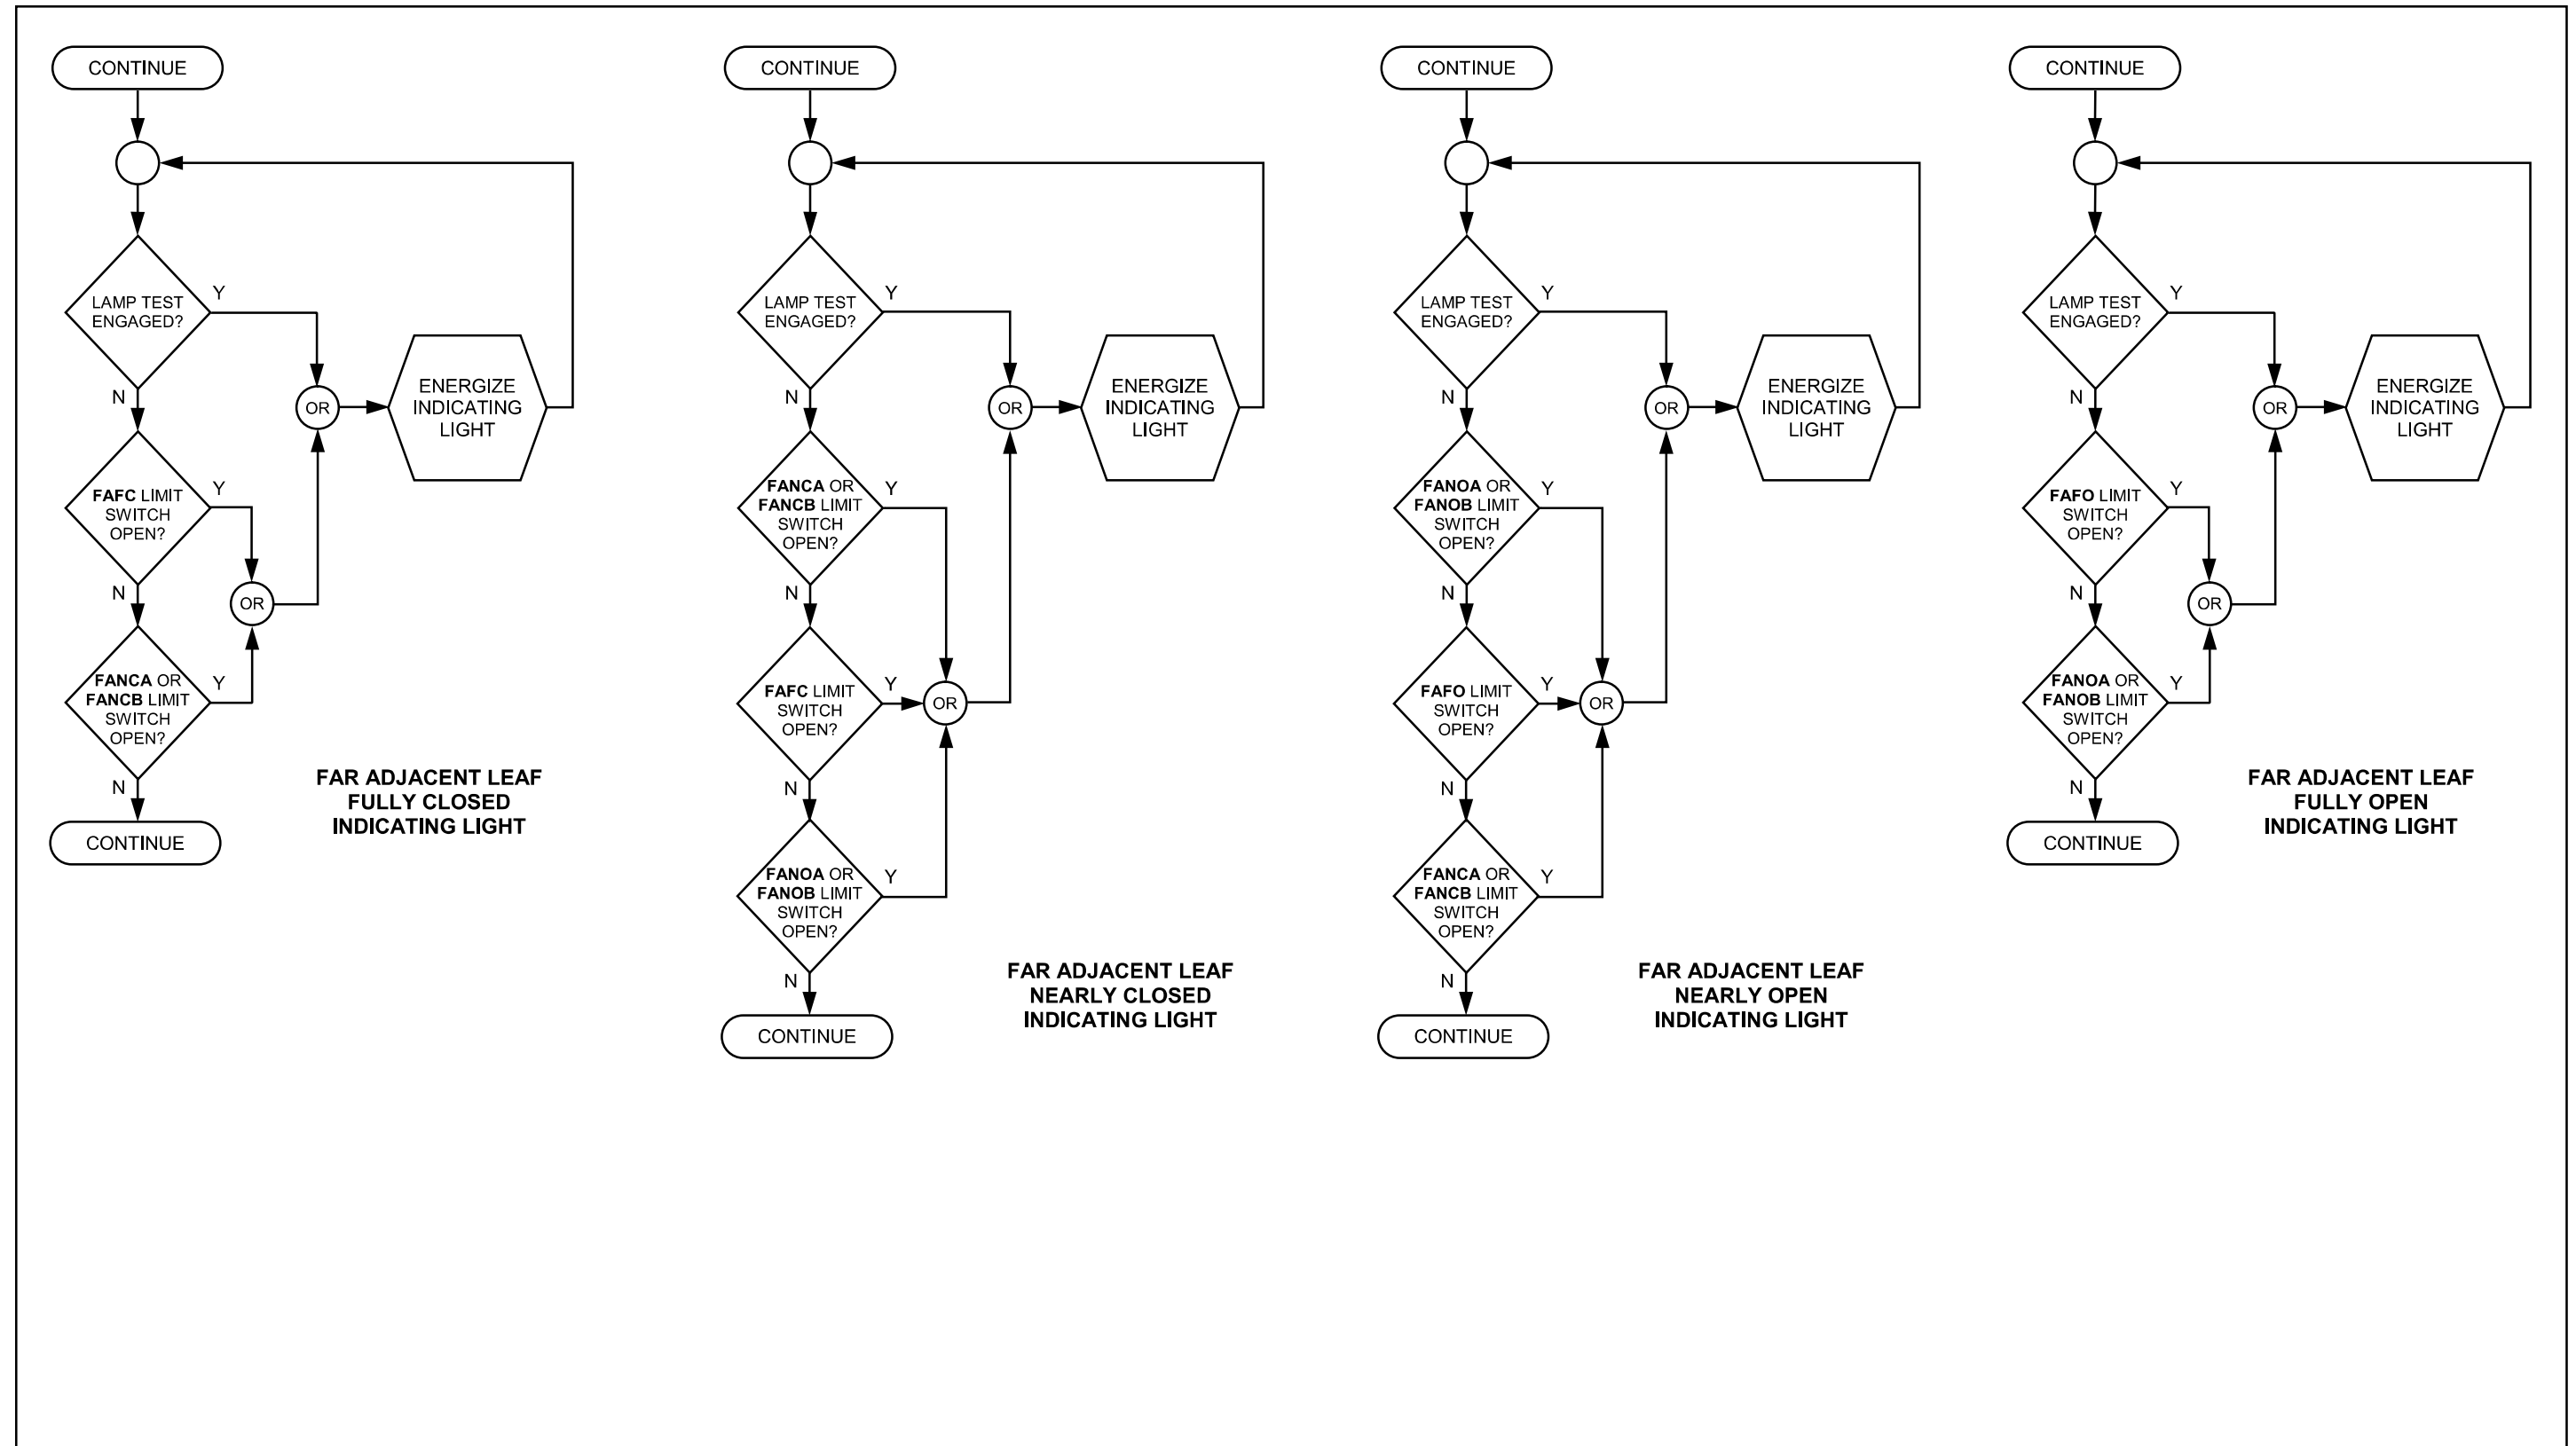

**TRAFFIC GATES INDICATING LIGHTS**

**SPAN LOCKS INDICATING LIGHTS**

**MOTOR / MACHINERY BRAKES INDICATING LIGHTS – 1 OF 4**

**MOTOR / MACHINERY BRAKES INDICATING LIGHTS – 2 OF 4**

**MOTOR / MACHINERY BRAKES INDICATING LIGHTS – 3 OF 4**

**MOTOR / MACHINERY BRAKES INDICATING LIGHTS – 4 OF 4**

**SIDEWALK GATES INDICATING LIGHTS**

**TRAFFIC BARRIER INDICATING LIGHTS**

**FULLY / NEARLY OPEN / CLOSED LEAF INDICATING LIGHTS – 1 OF 4**

**FULLY / NEARLY OPEN / CLOSED LEAF INDICATING LIGHTS – 2 OF 4**

**FULLY / NEARLY OPEN / CLOSED LEAF INDICATING LIGHTS – 3 OF 4**

**FULLY / NEARLY OPEN / CLOSED LEAF INDICATING LIGHTS – 4 OF 4**