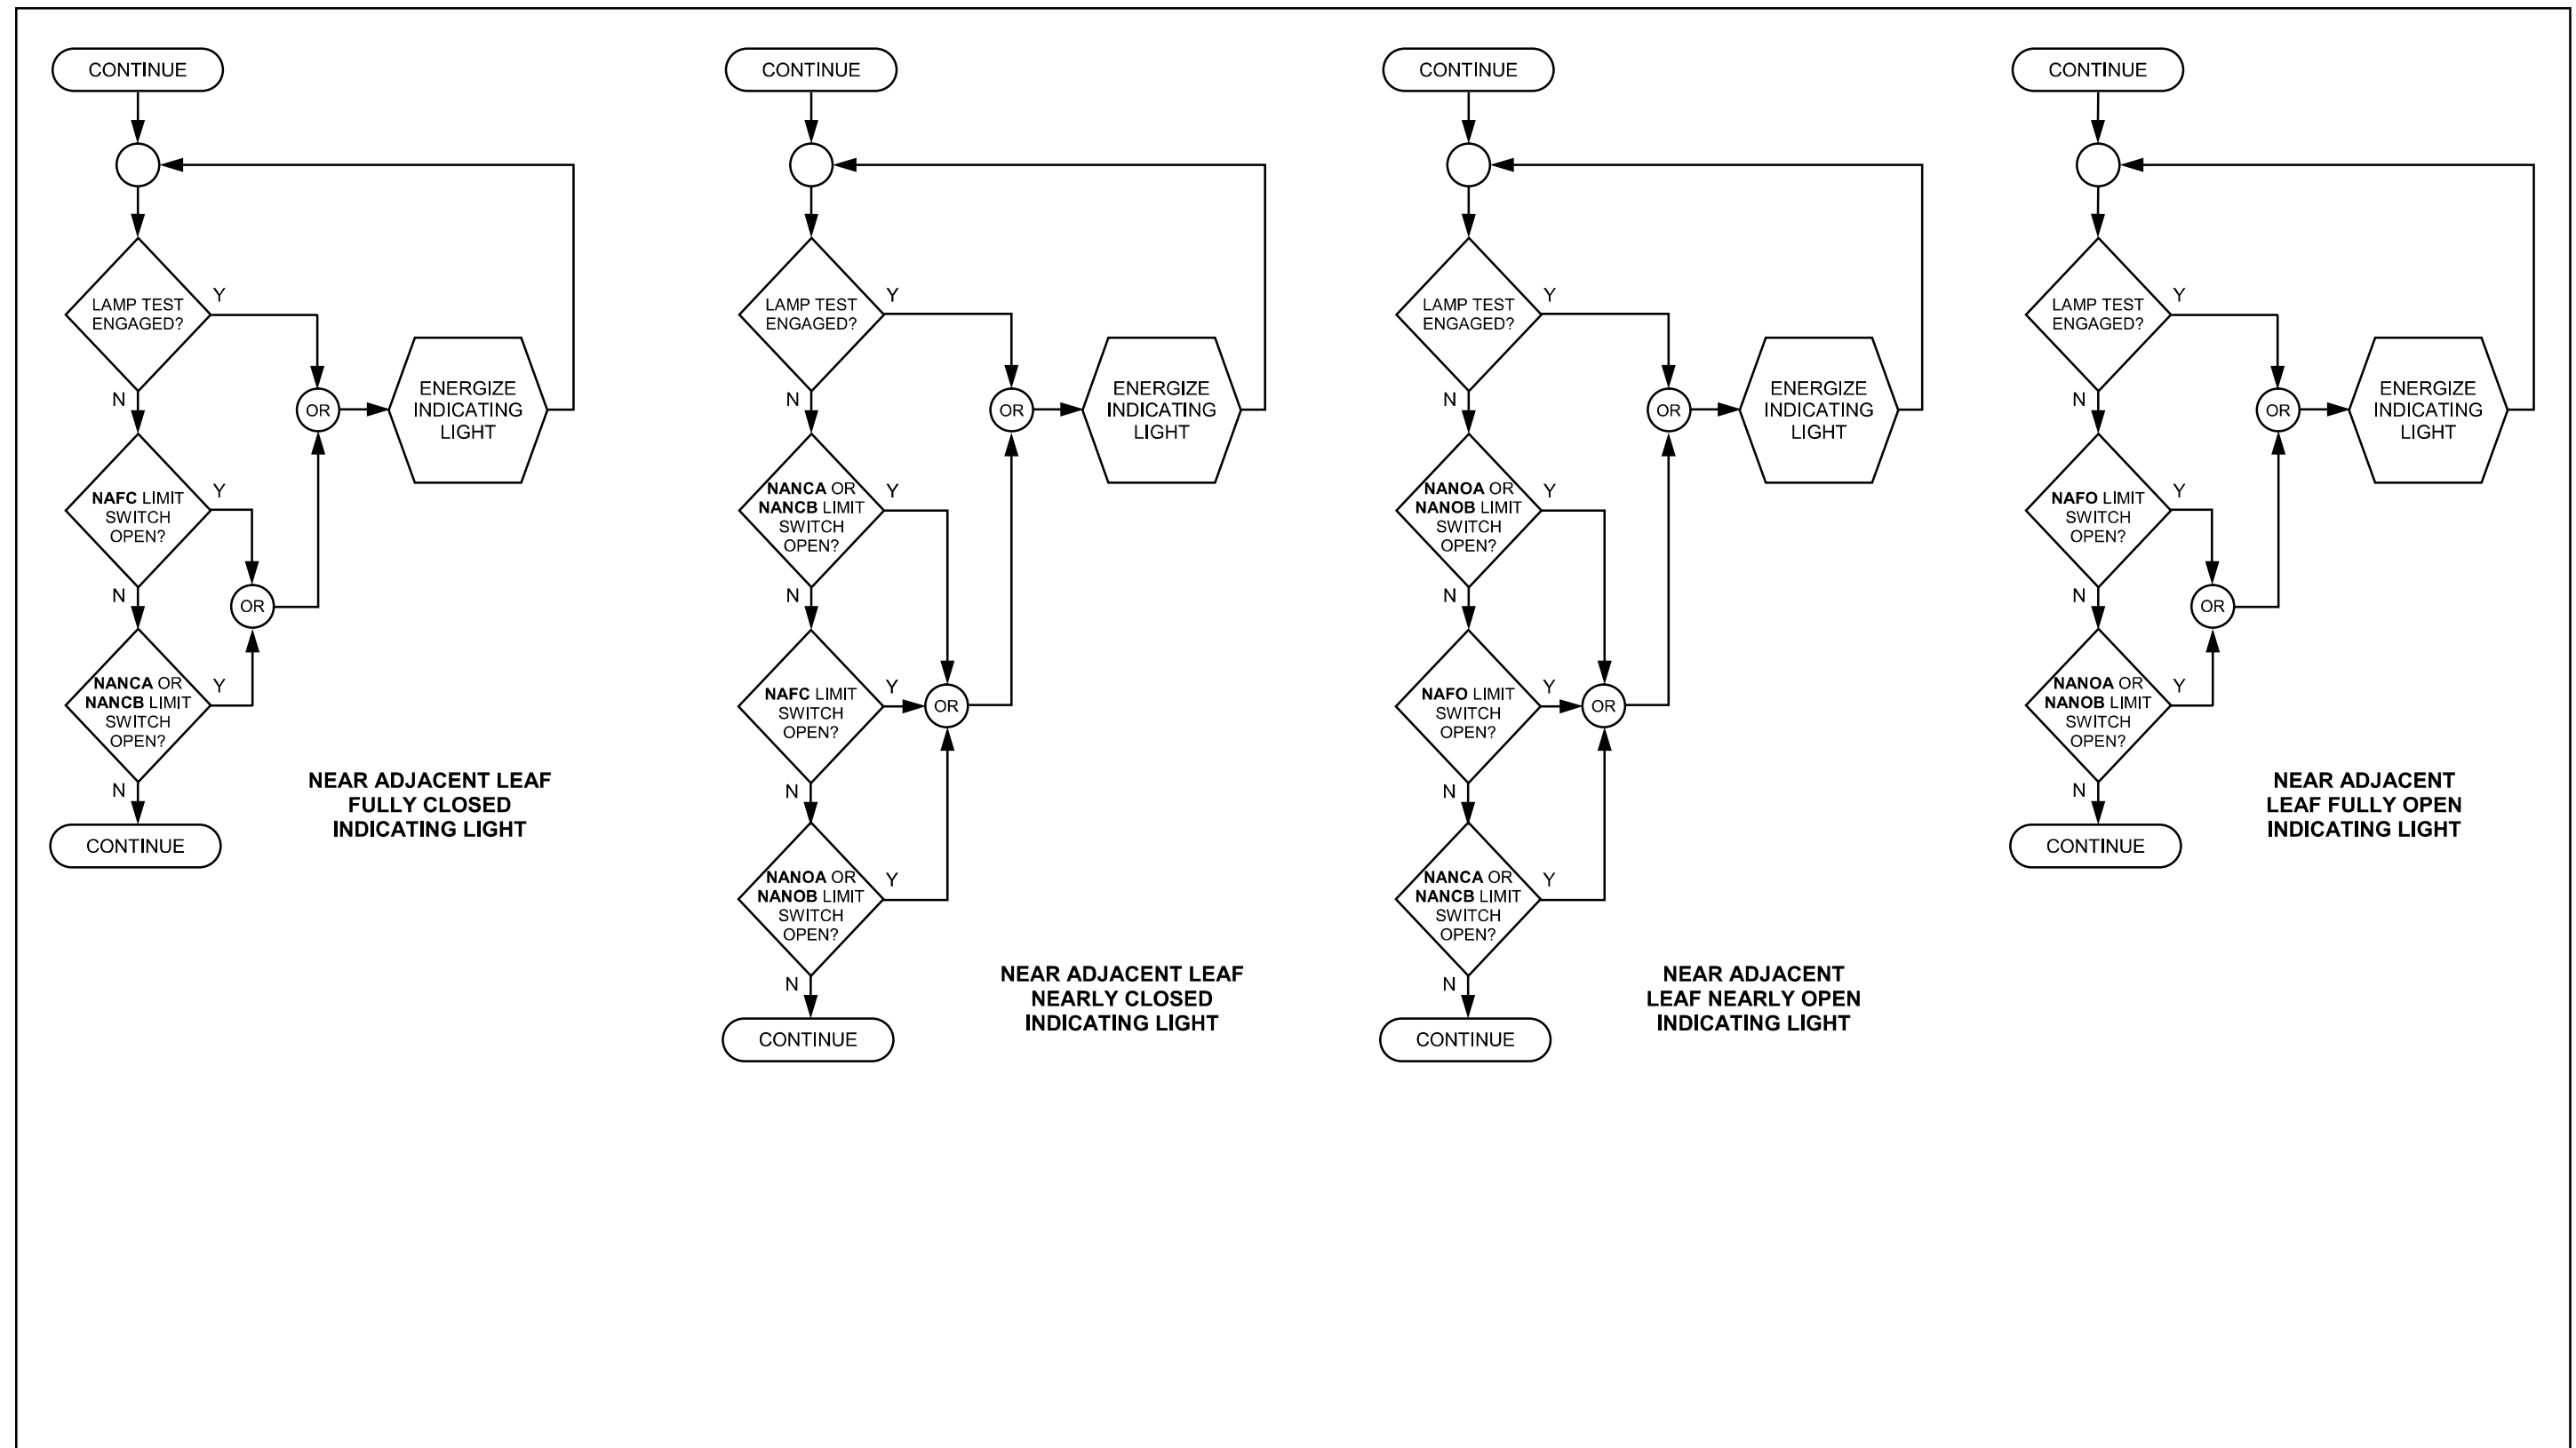

**TRAFFIC GATES INDICATING LIGHTS**

**SPAN LOCKS INDICATING LIGHTS**

**MOTOR / MACHINERY BRAKES INDICATING LIGHTS – 1 OF 4**

**MOTOR / MACHINERY BRAKES INDICATING LIGHTS – 2 OF 4**

**MOTOR / MACHINERY BRAKES INDICATING LIGHTS – 3 OF 4**

**MOTOR / MACHINERY BRAKES INDICATING LIGHTS – 4 OF 4**

**SIDEWALK GATES INDICATING LIGHTS**

**TRAFFIC BARRIER INDICATING LIGHTS**

**FULLY / NEARLY OPEN / CLOSED LEAF INDICATING LIGHTS – 1 OF 4**

**FULLY / NEARLY OPEN / CLOSED LEAF INDICATING LIGHTS – 2 OF 4**

**FULLY / NEARLY OPEN / CLOSED LEAF INDICATING LIGHTS – 3 OF 4**

**FULLY / NEARLY OPEN / CLOSED LEAF INDICATING LIGHTS – 4 OF 4**