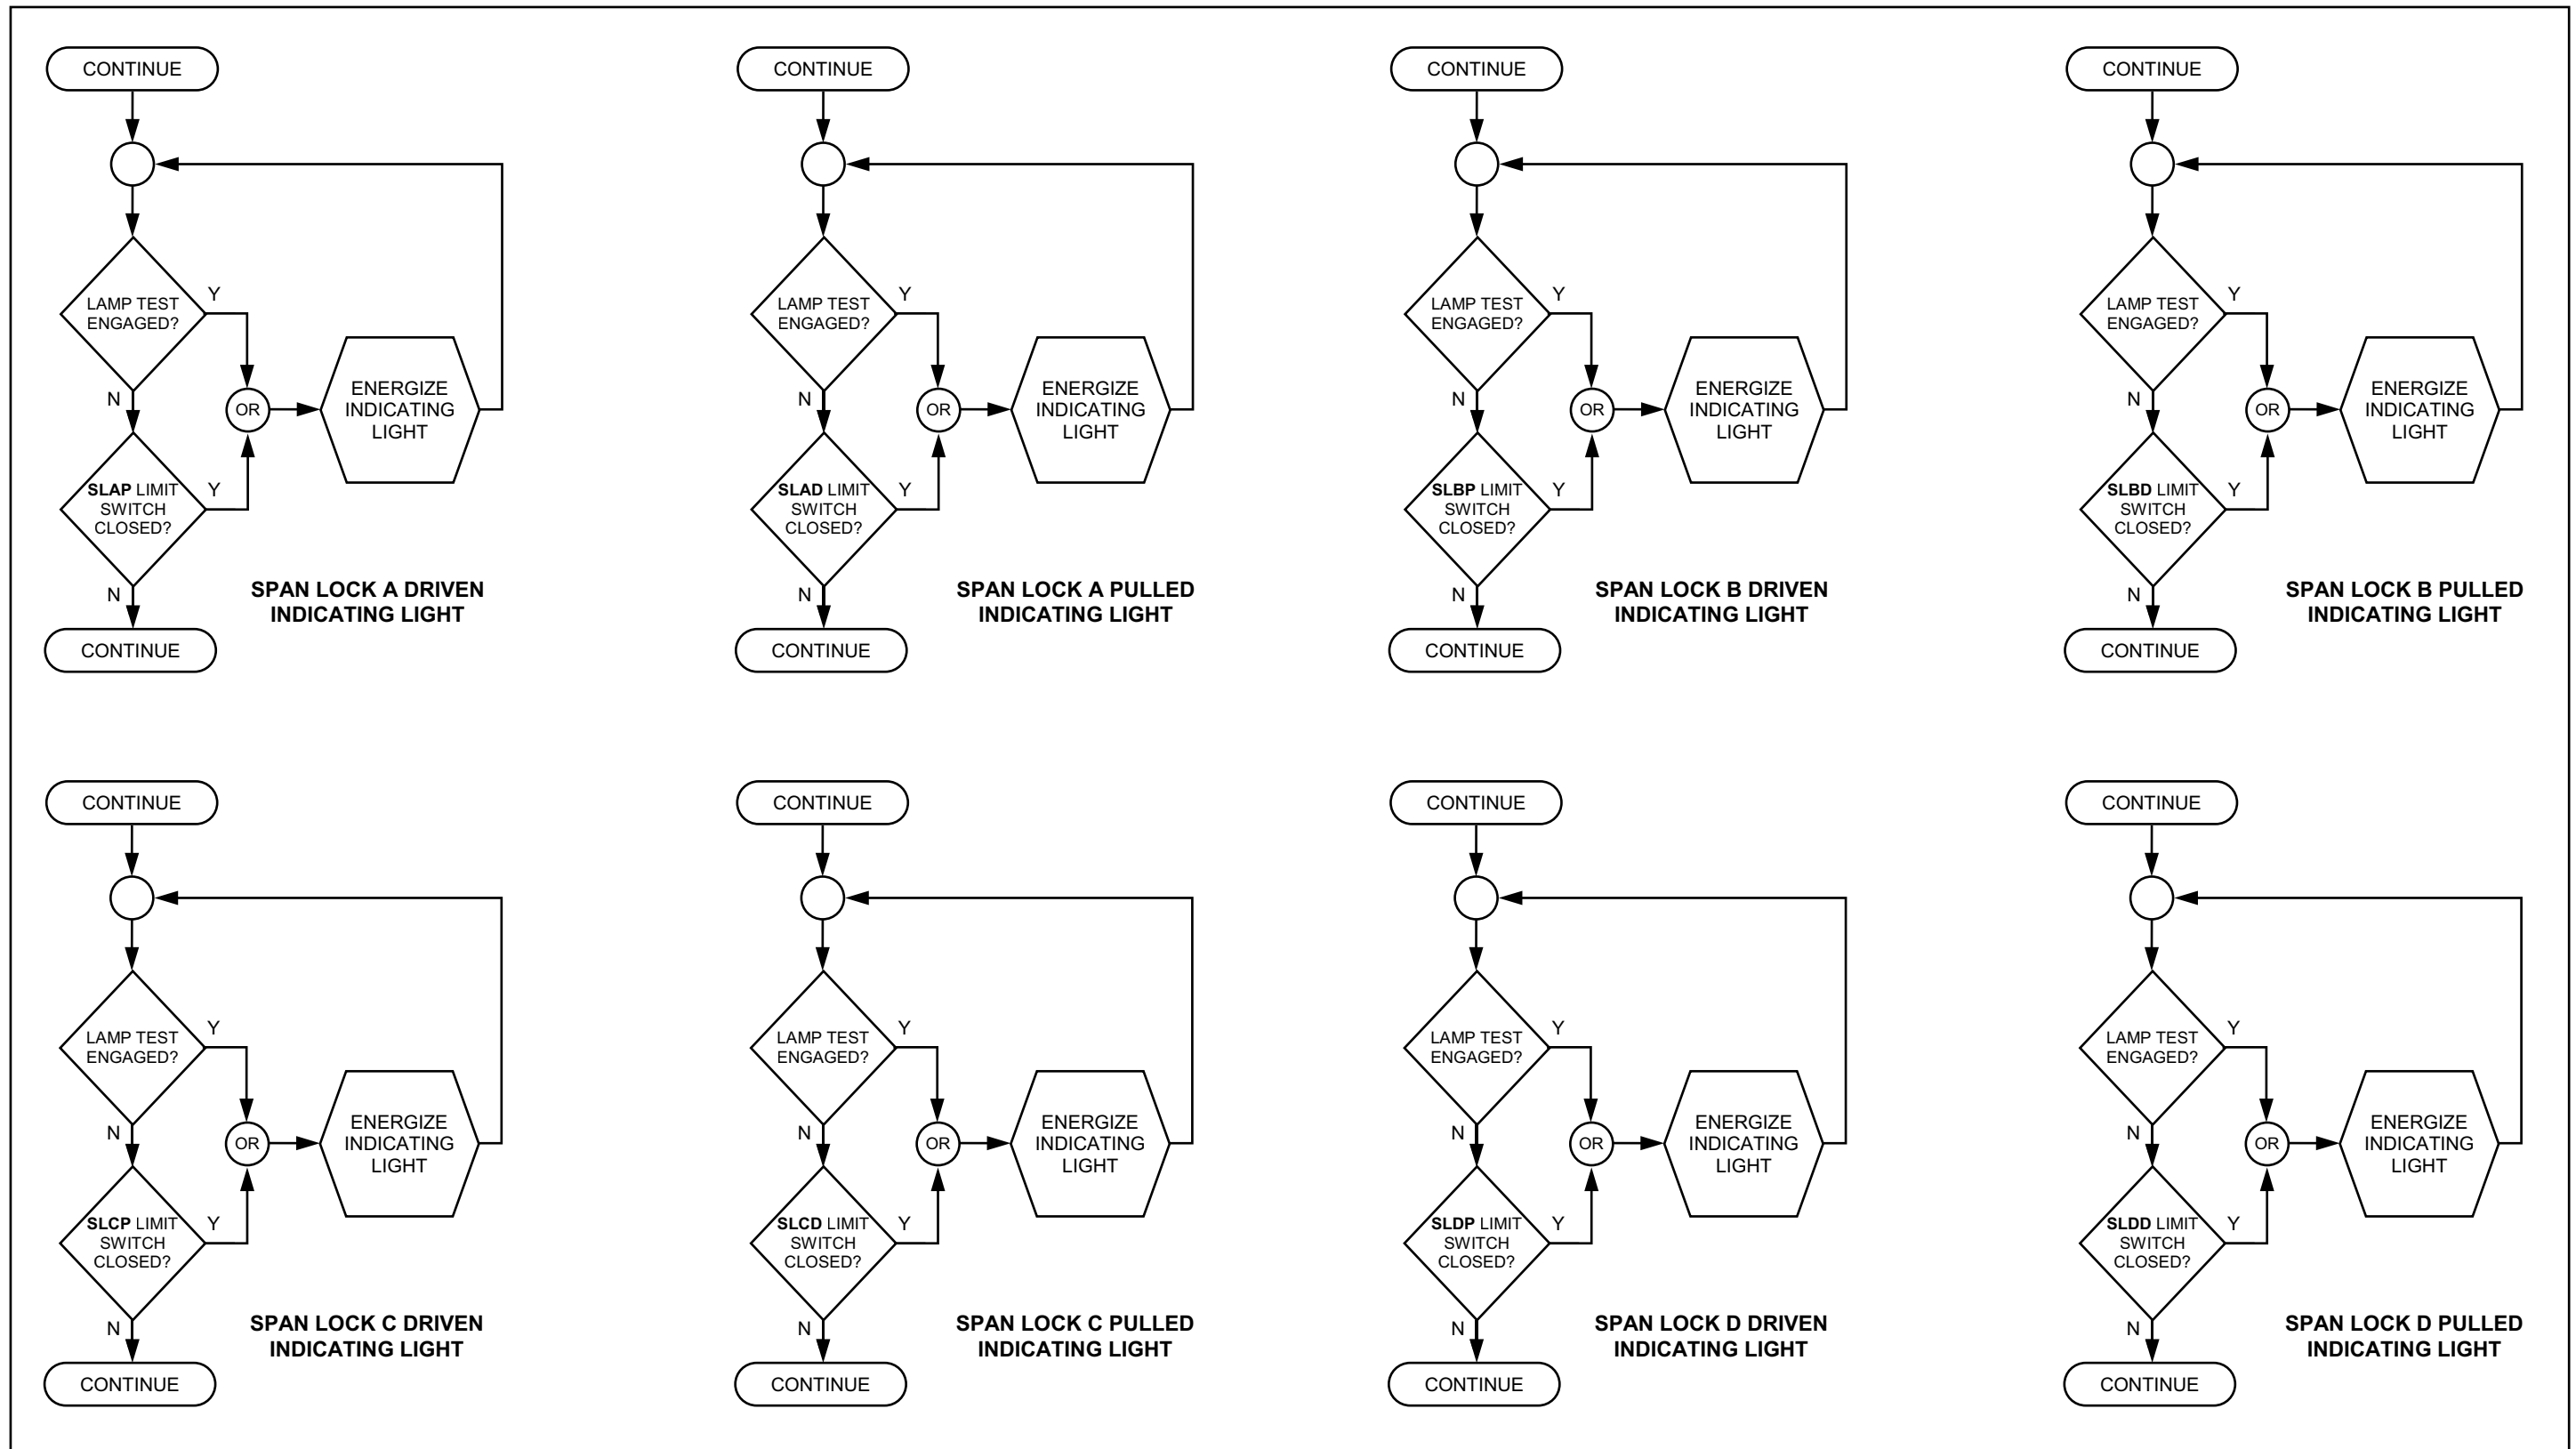

TRAFFIC GATES INDICATING LIGHTS

SPAN LOCKS INDICATING LIGHTS

MOTOR / MACHINERY BRAKES INDICATING LIGHTS - 1 OF 4

MOTOR / MACHINERY BRAKES INDICATING LIGHTS - 2 OF 4

MOTOR / MACHINERY BRAKES INDICATING LIGHTS - 3 OF 4

MOTOR / MACHINERY BRAKES INDICATING LIGHTS - 4 OF 4

SIDEWALK GATES INDICATING LIGHTS

TRAFFIC BARRIER INDICATING LIGHTS

FULLY / NEARLY OPEN / CLOSED LEAF INDICATING LIGHTS - 1 OF 4

FULLY / NEARLY OPEN / CLOSED LEAF INDICATING LIGHTS - 2 OF 4

FULLY / NEARLY OPEN / CLOSED LEAF INDICATING LIGHTS - 3 OF 4

FULLY / NEARLY OPEN / CLOSED LEAF INDICATING LIGHTS - 4 OF 4