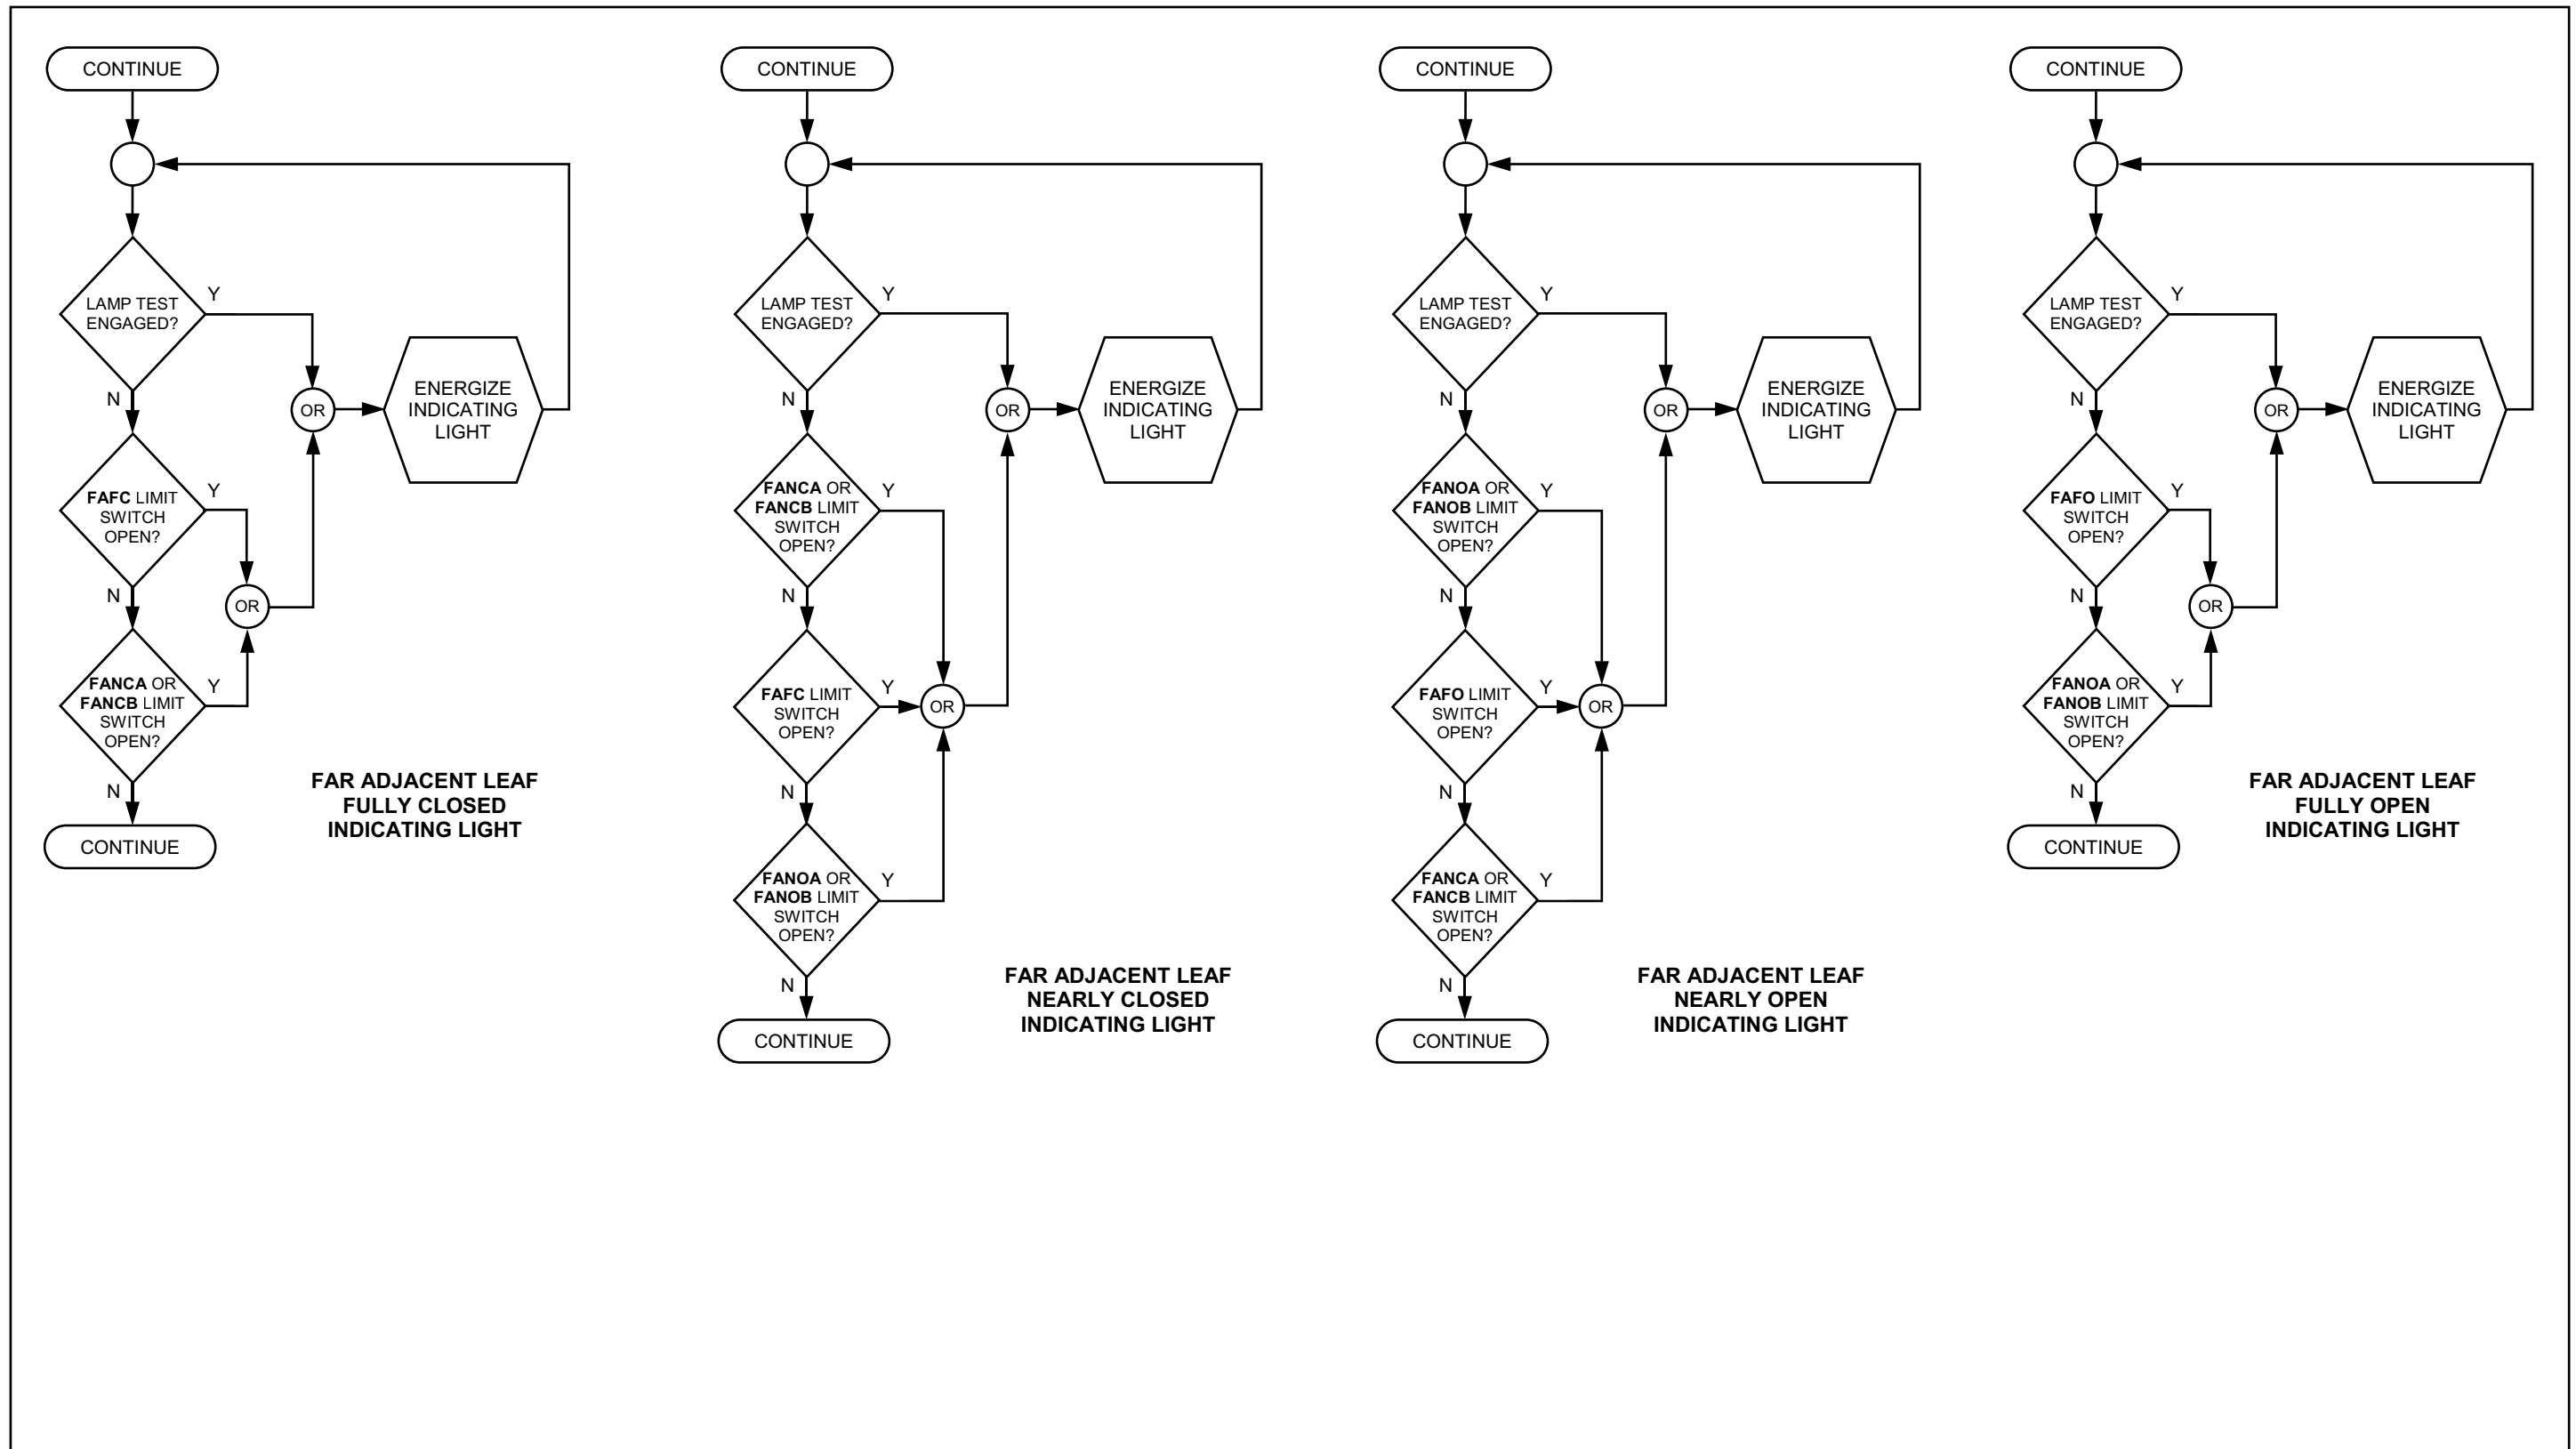

TRAFFIC GATES INDICATING LIGHTS

SPAN LOCKS INDICATING LIGHTS

MOTOR / MACHINERY BRAKES INDICATING LIGHTS - 1 OF 4

MOTOR / MACHINERY BRAKES INDICATING LIGHTS - 2 OF 4

MOTOR / MACHINERY BRAKES INDICATING LIGHTS - 3 OF 4

MOTOR / MACHINERY BRAKES INDICATING LIGHTS - 4 OF 4

SIDEWALK GATES INDICATING LIGHTS

TRAFFIC BARRIER INDICATING LIGHTS

FULLY / NEARLY OPEN / CLOSED LEAF INDICATING LIGHTS - 1 OF 4

FULLY / NEARLY OPEN / CLOSED LEAF INDICATING LIGHTS - 2 OF 4

FULLY / NEARLY OPEN / CLOSED LEAF INDICATING LIGHTS - 3 OF 4

FULLY / NEARLY OPEN / CLOSED LEAF INDICATING LIGHTS - 4 OF 4