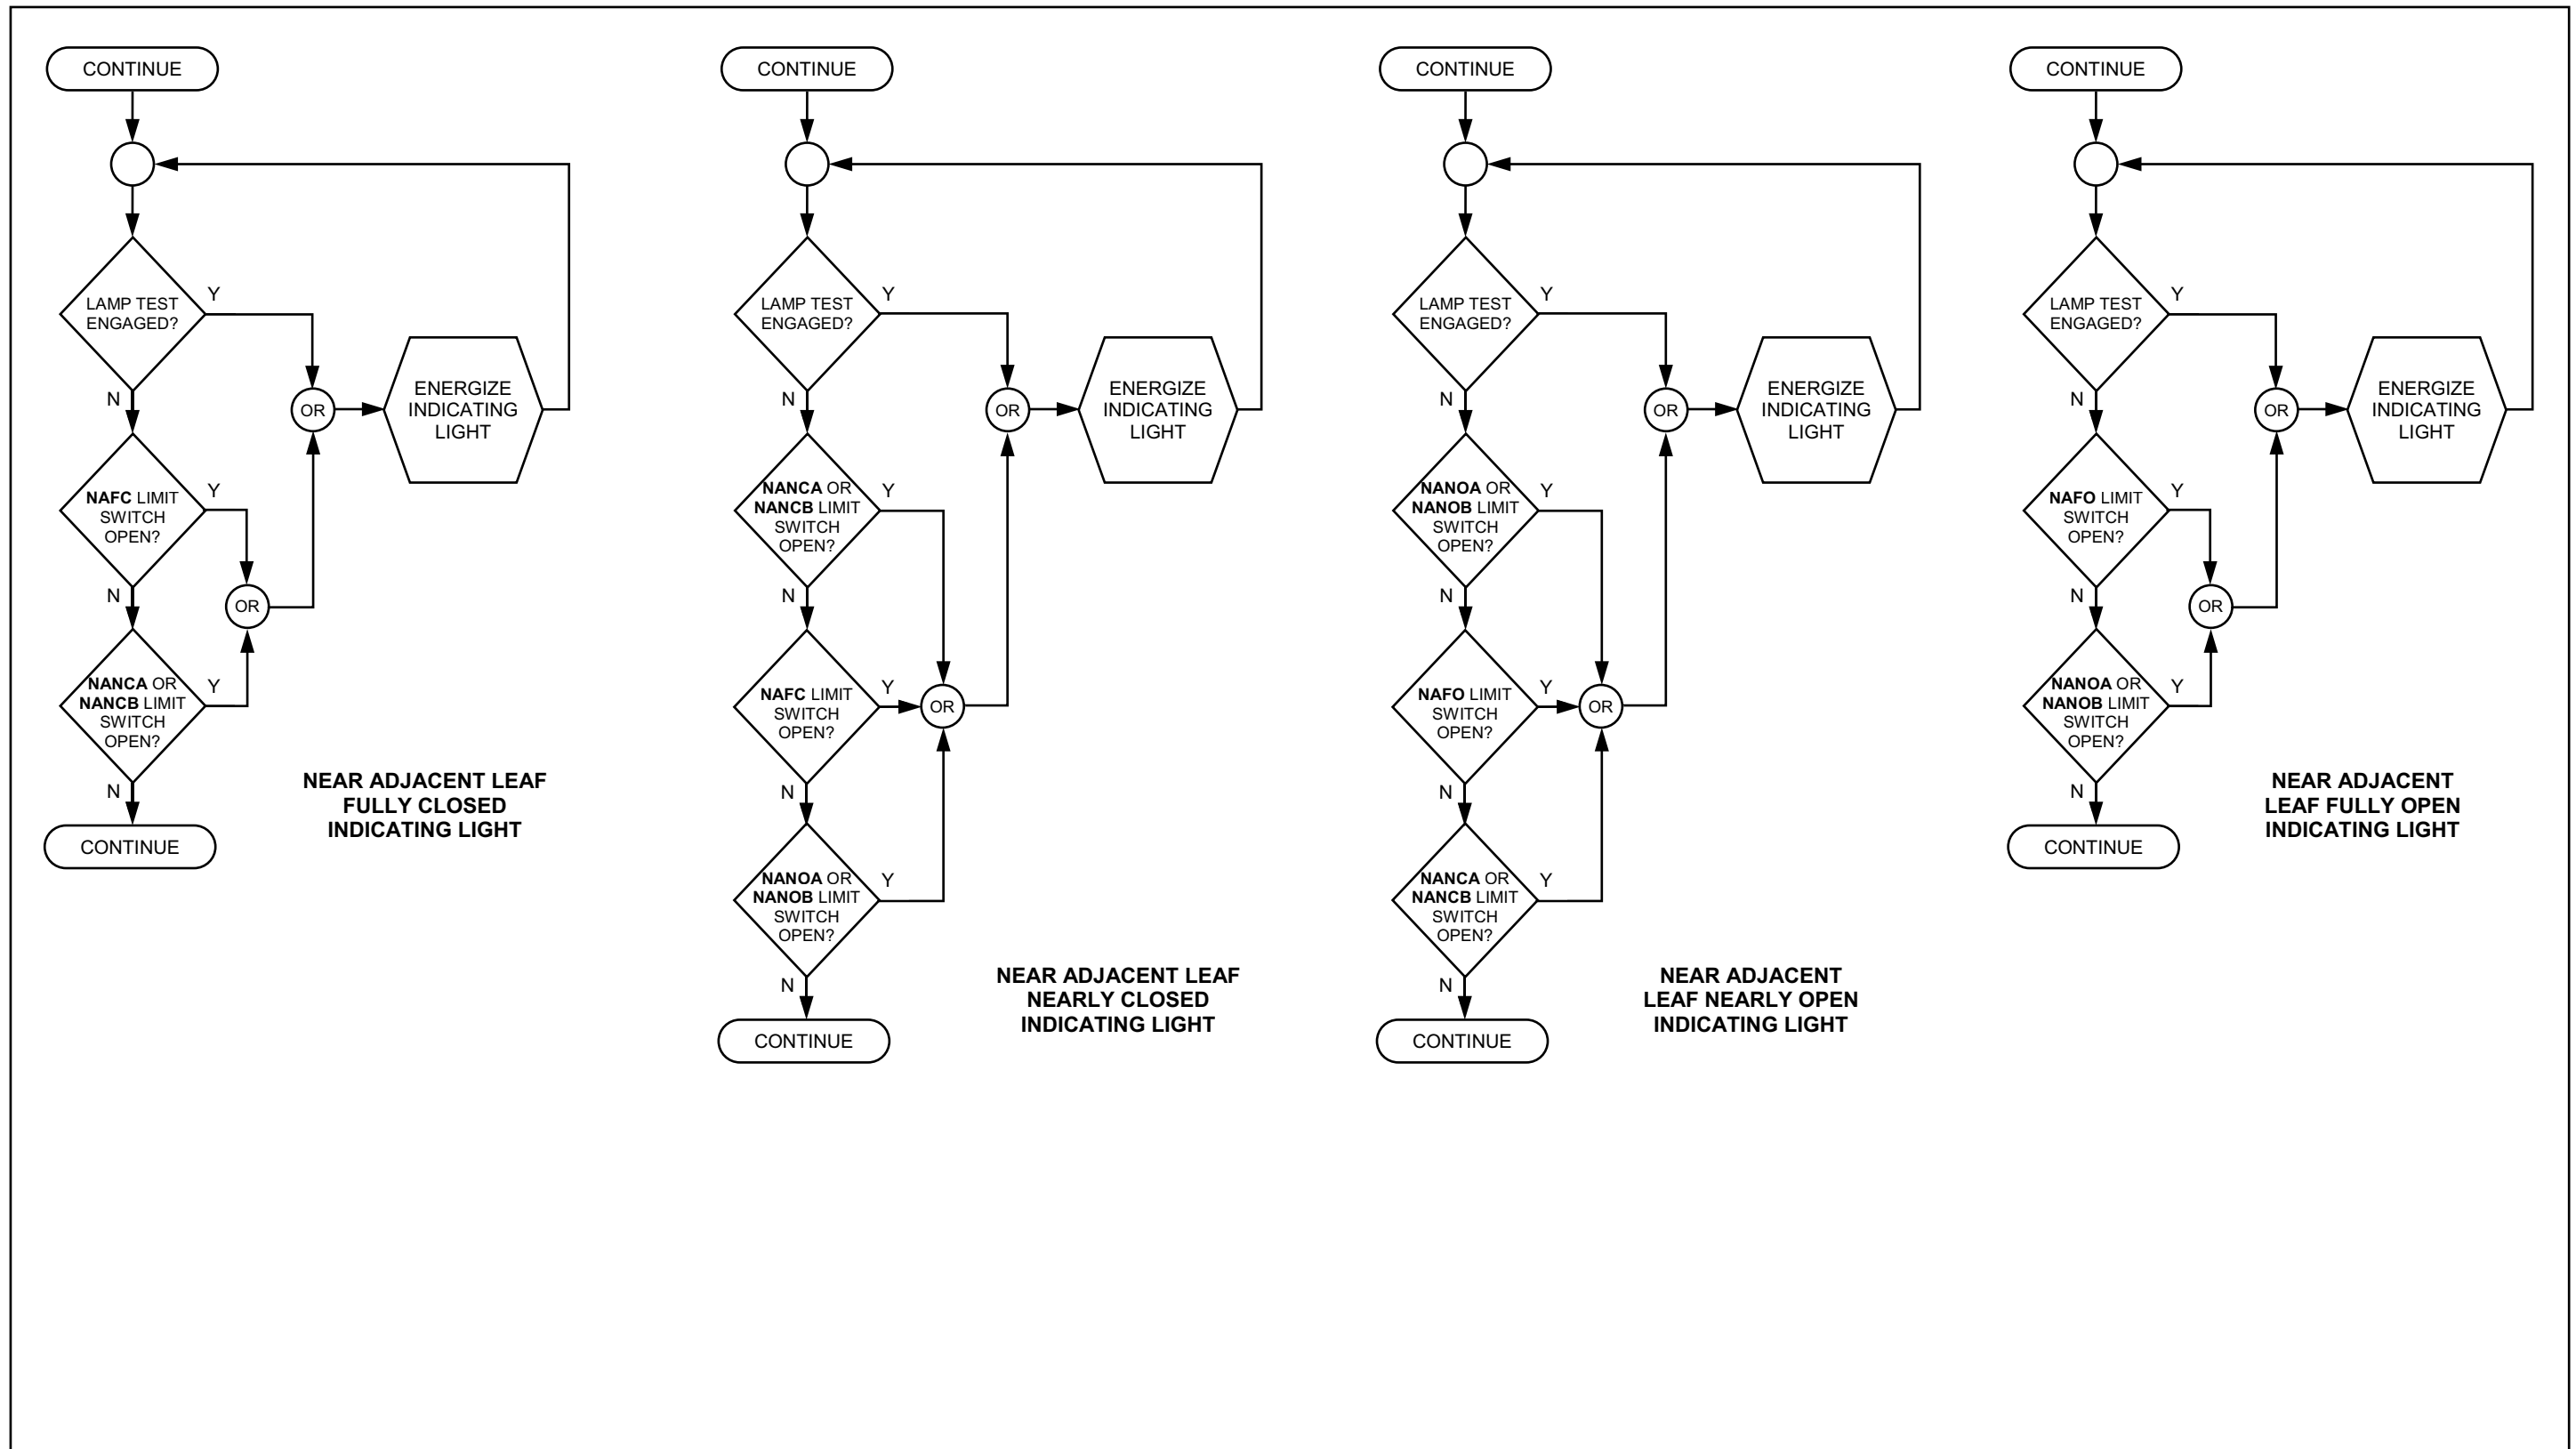

TRAFFIC GATES INDICATING LIGHTS

SPAN LOCKS INDICATING LIGHTS

MOTOR / MACHINERY BRAKES INDICATING LIGHTS - 1 OF 4

MOTOR / MACHINERY BRAKES INDICATING LIGHTS - 2 OF 4

MOTOR / MACHINERY BRAKES INDICATING LIGHTS - 3 OF 4

MOTOR / MACHINERY BRAKES INDICATING LIGHTS - 4 OF 4

SIDEWALK GATES INDICATING LIGHTS

TRAFFIC BARRIER INDICATING LIGHTS

FULLY / NEARLY OPEN / CLOSED LEAF INDICATING LIGHTS - 1 OF 4

FULLY / NEARLY OPEN / CLOSED LEAF INDICATING LIGHTS - 2 OF 4

FULLY / NEARLY OPEN / CLOSED LEAF INDICATING LIGHTS - 3 OF 4

FULLY / NEARLY OPEN / CLOSED LEAF INDICATING LIGHTS - 4 OF 4