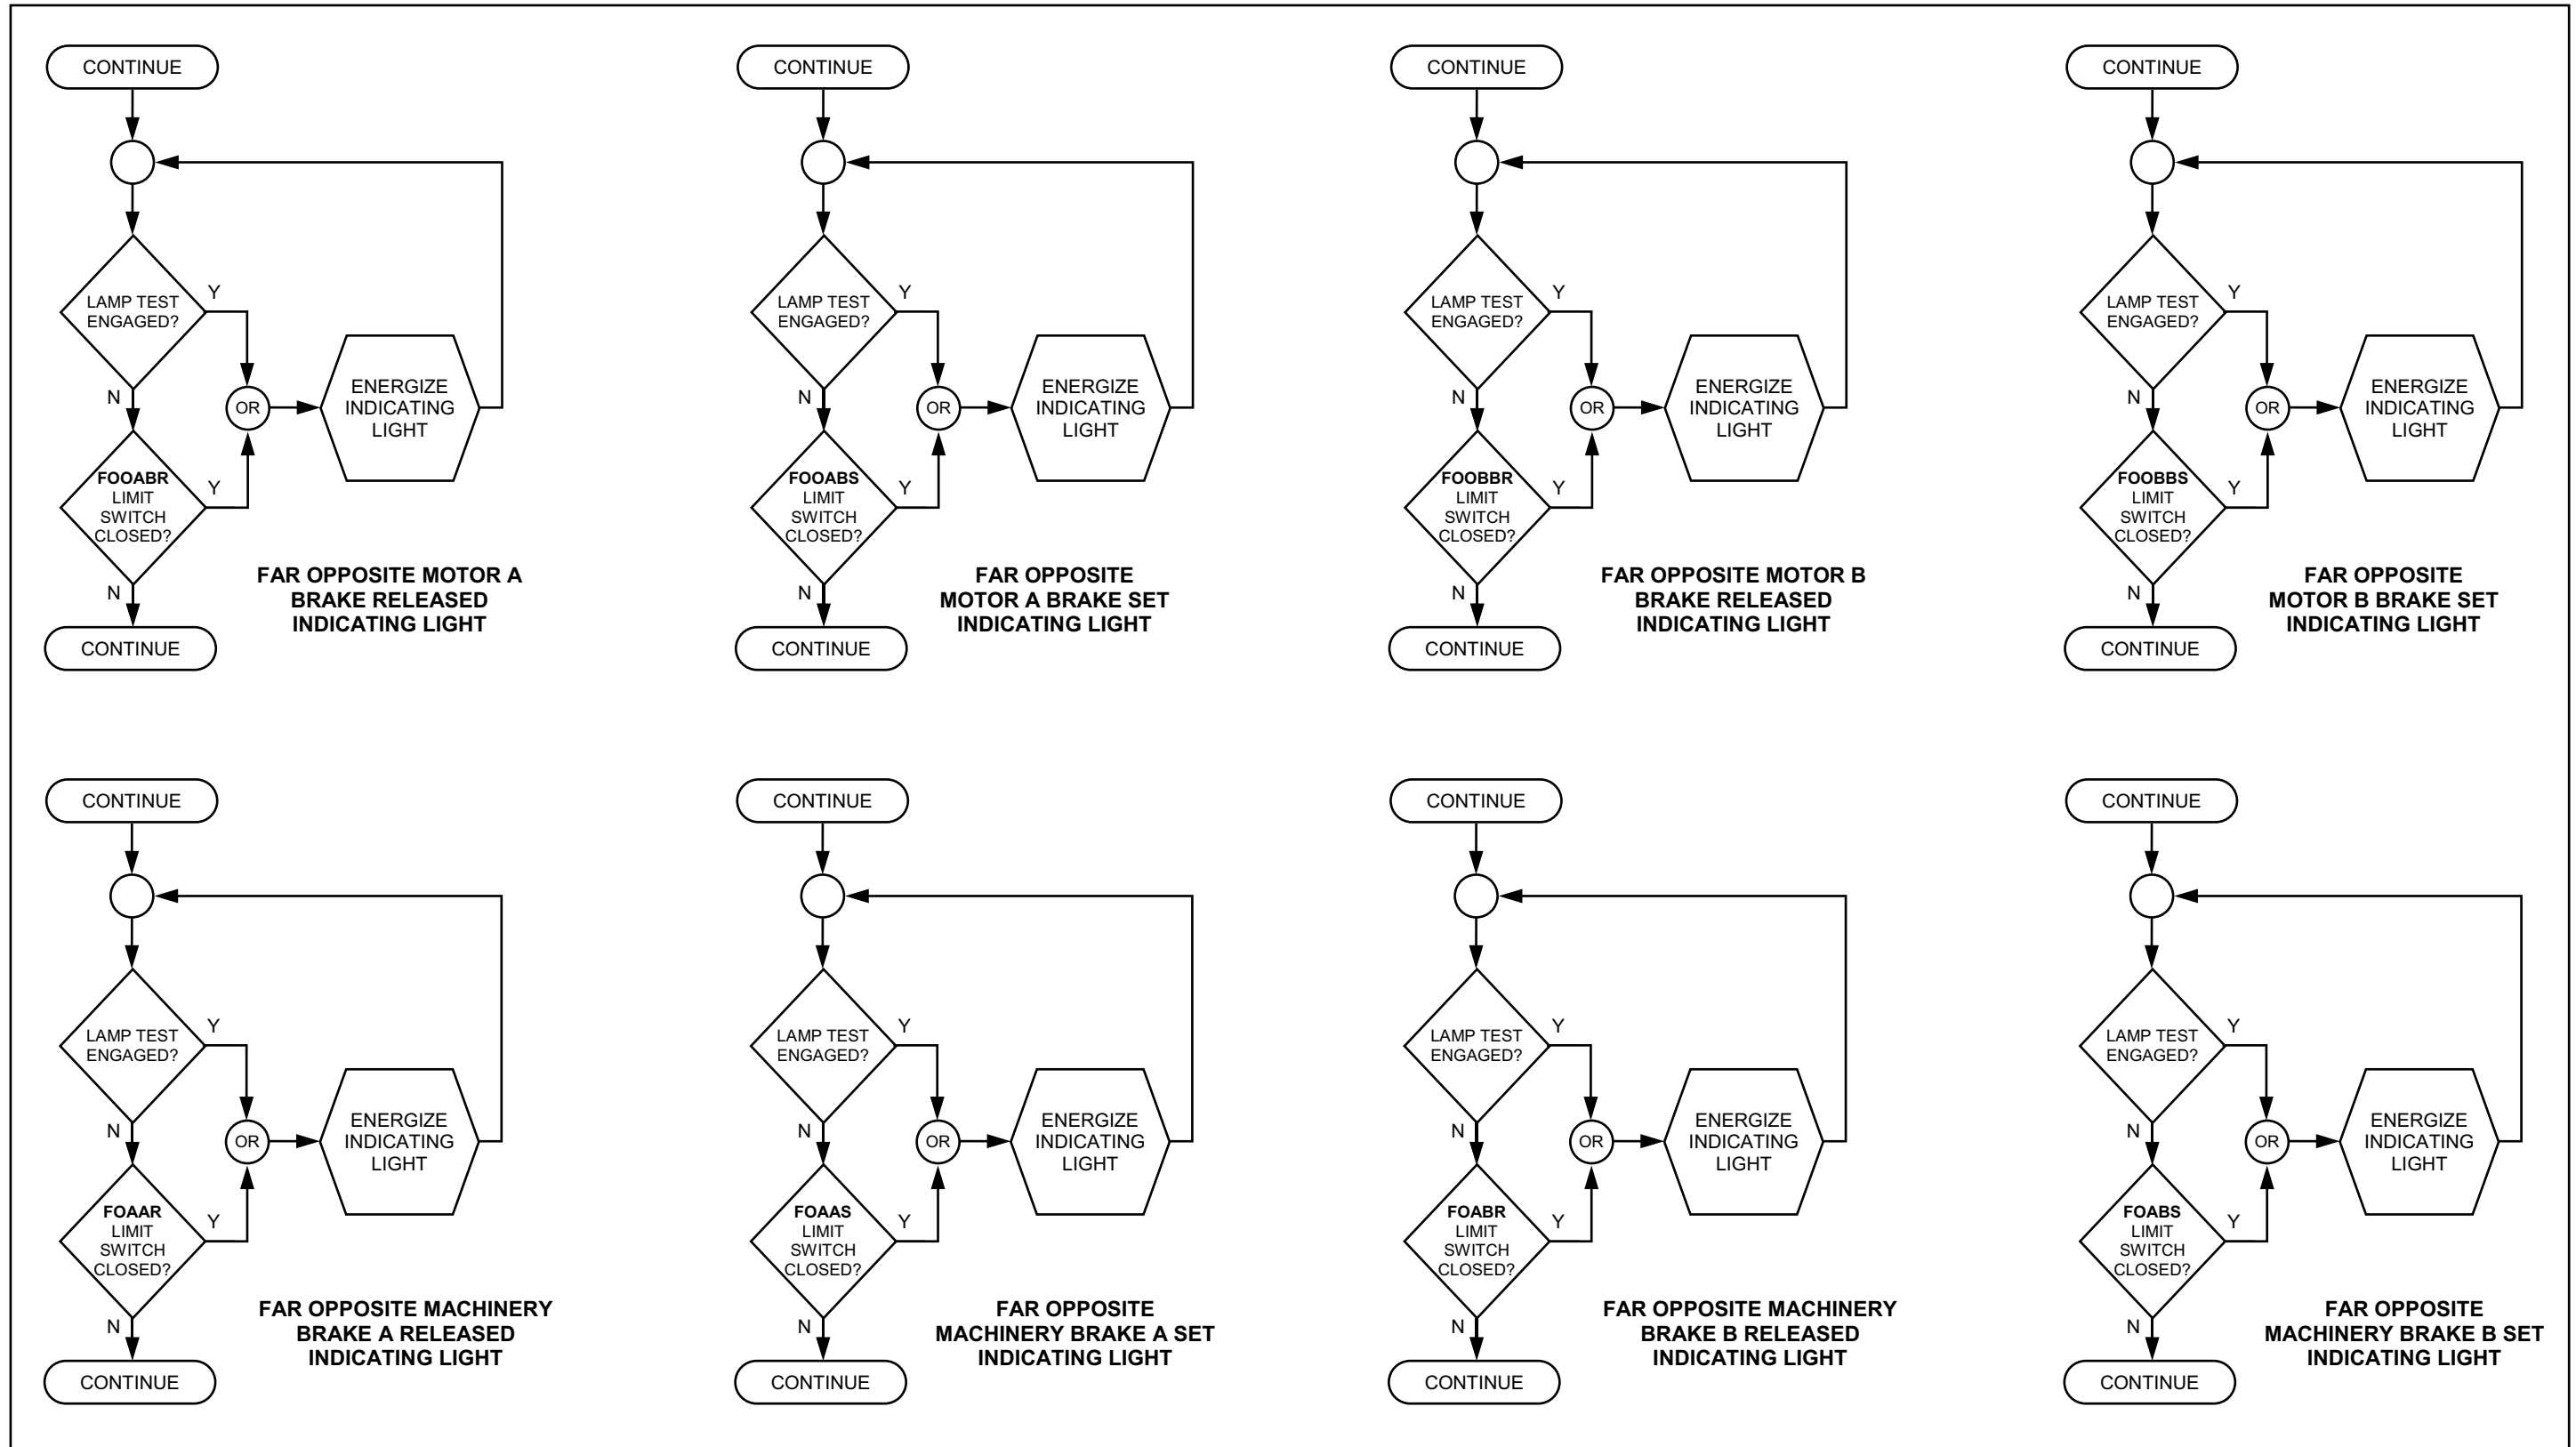

TRAFFIC GATES INDICATING LIGHTS

SPAN LOCKS INDICATING LIGHTS

MOTOR / MACHINERY BRAKES INDICATING LIGHTS - 1 OF 4

MOTOR / MACHINERY BRAKES INDICATING LIGHTS - 2 OF 4

MOTOR / MACHINERY BRAKES INDICATING LIGHTS - 3 OF 4

MOTOR / MACHINERY BRAKES INDICATING LIGHTS - 4 OF 4

SIDEWALK GATES INDICATING LIGHTS

TRAFFIC BARRIER INDICATING LIGHTS

FULLY / NEARLY OPEN / CLOSED LEAF INDICATING LIGHTS - 1 OF 4

FULLY / NEARLY OPEN / CLOSED LEAF INDICATING LIGHTS - 2 OF 4

FULLY / NEARLY OPEN / CLOSED LEAF INDICATING LIGHTS - 3 OF 4

FULLY / NEARLY OPEN / CLOSED LEAF INDICATING LIGHTS - 4 OF 4