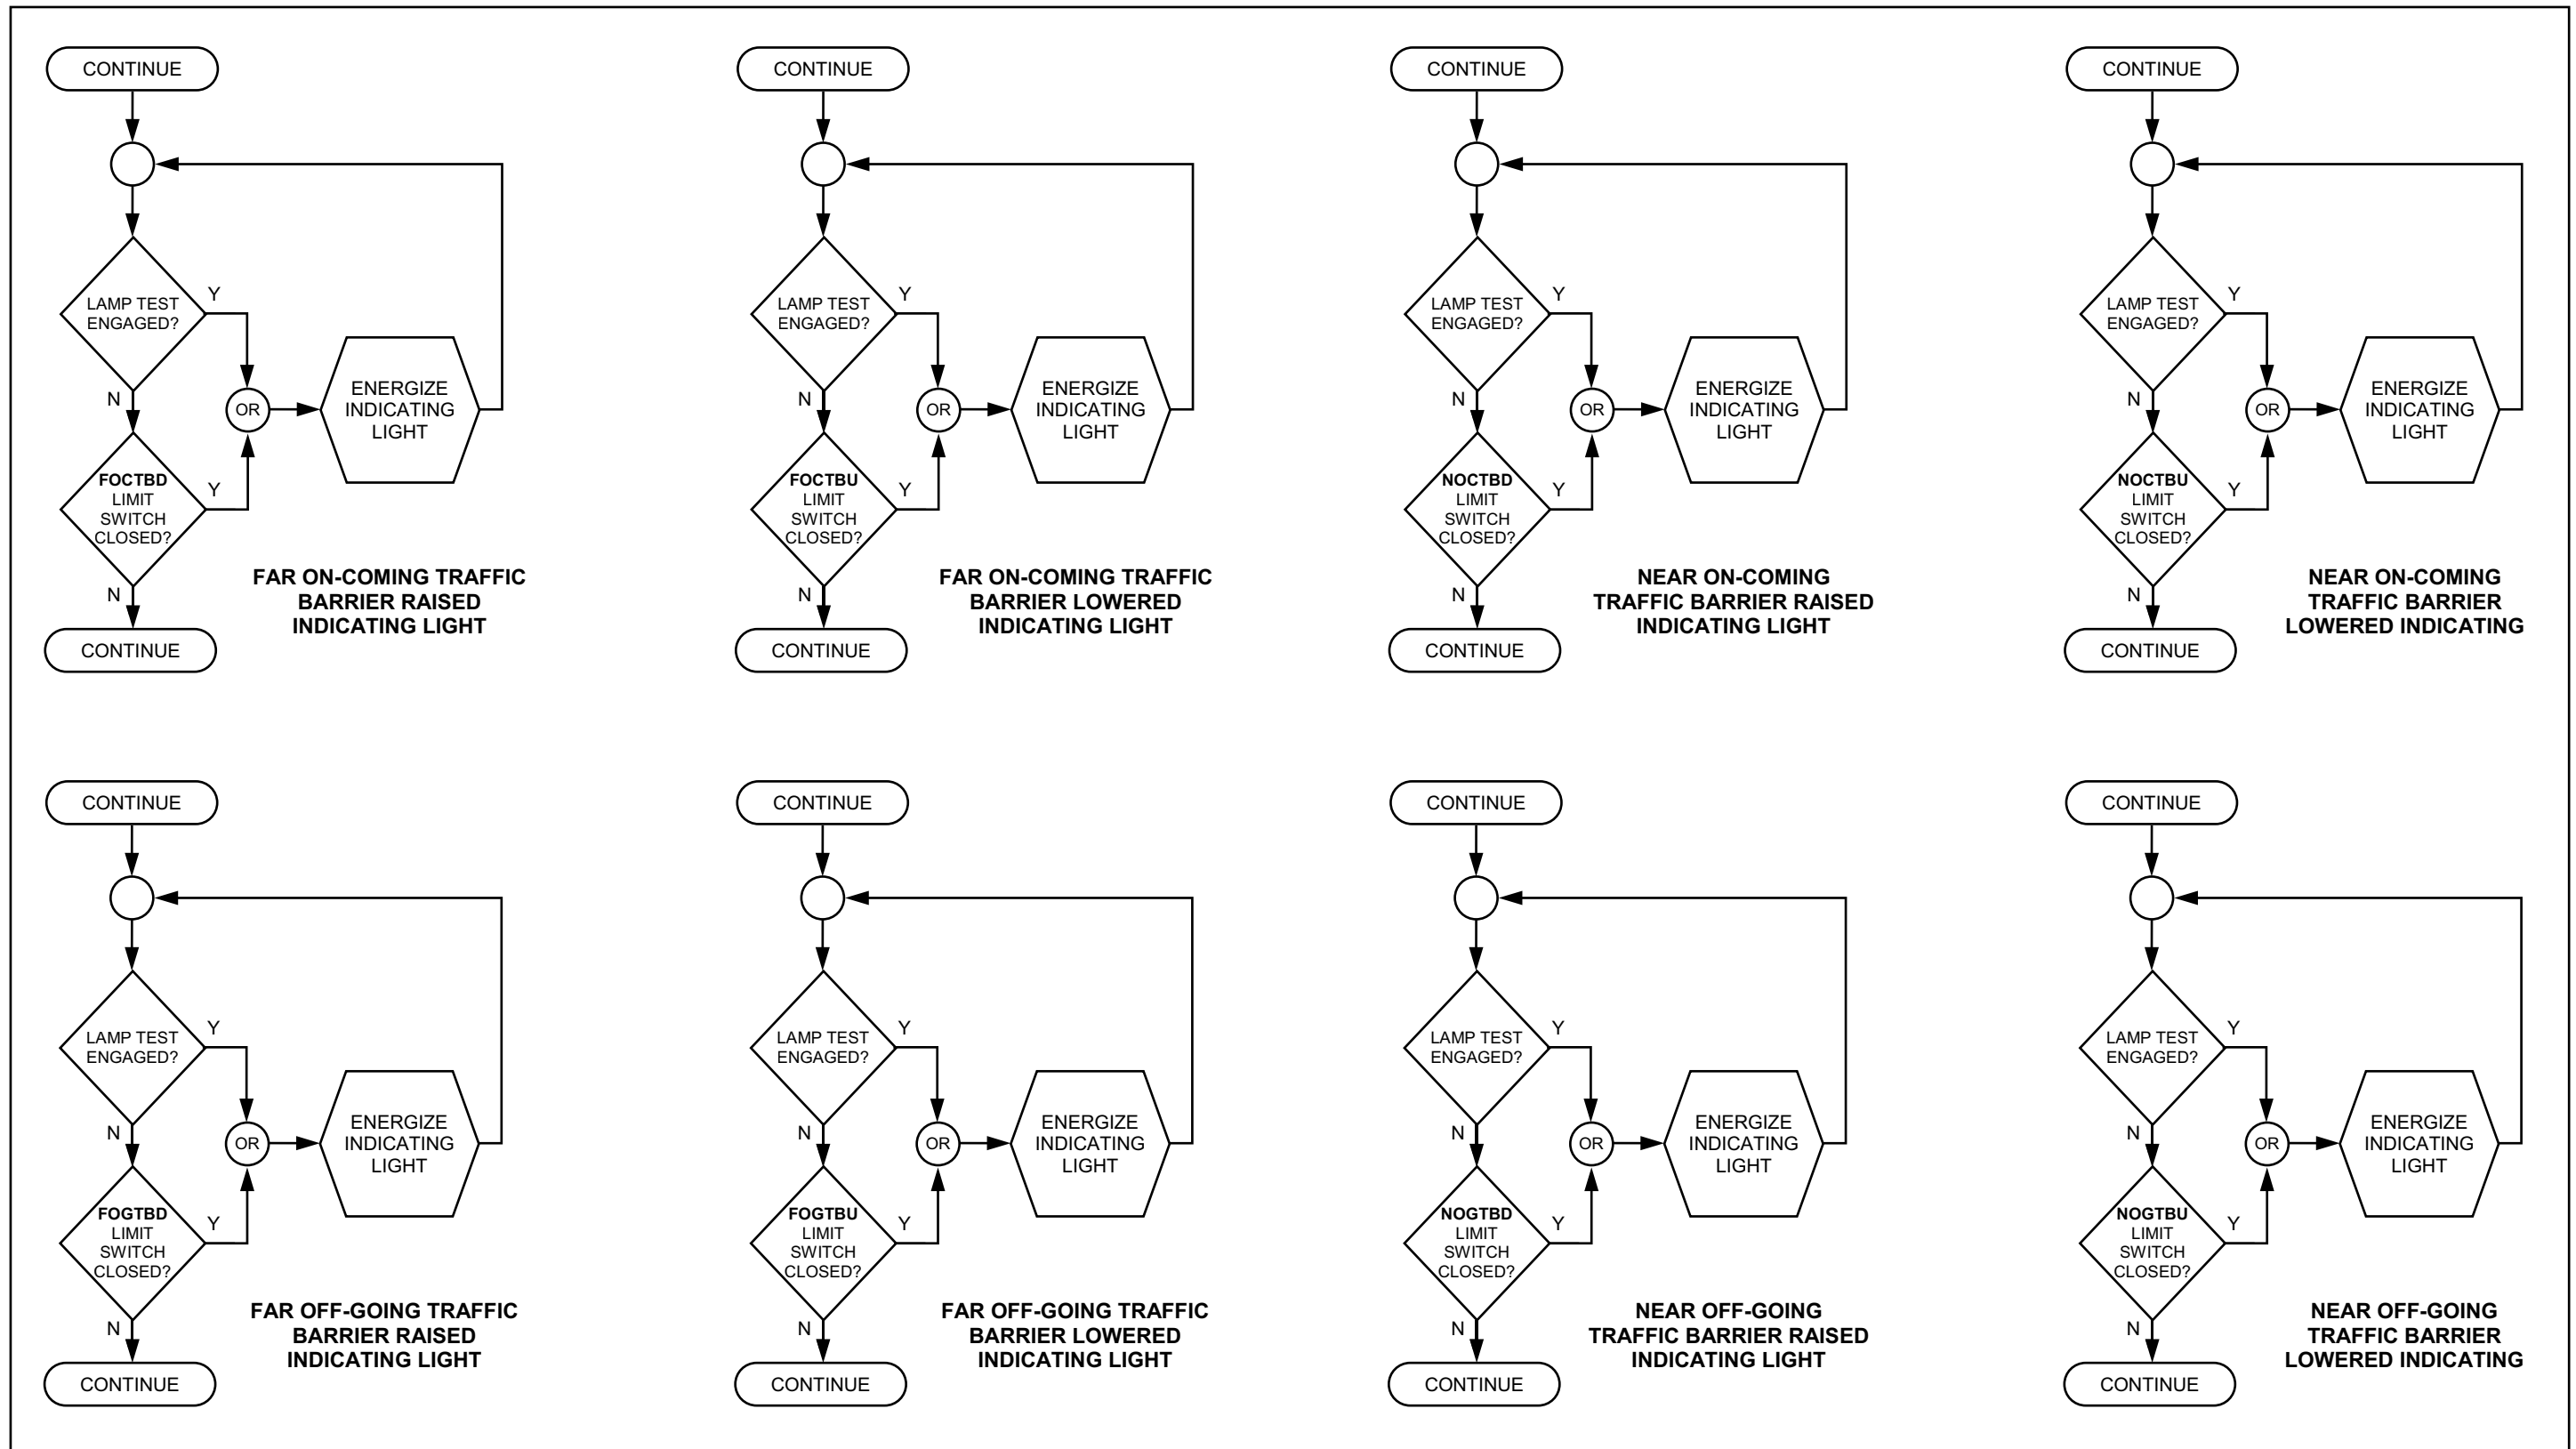

TRAFFIC GATES INDICATING LIGHTS

SPAN LOCKS INDICATING LIGHTS

MOTOR / MACHINERY BRAKES INDICATING LIGHTS - 1 OF 4

MOTOR / MACHINERY BRAKES INDICATING LIGHTS - 2 OF 4

MOTOR / MACHINERY BRAKES INDICATING LIGHTS - 3 OF 4

MOTOR / MACHINERY BRAKES INDICATING LIGHTS - 4 OF 4

SIDEWALK GATES INDICATING LIGHTS

TRAFFIC BARRIER INDICATING LIGHTS

FULLY / NEARLY OPEN / CLOSED LEAF INDICATING LIGHTS - 1 OF 4

FULLY / NEARLY OPEN / CLOSED LEAF INDICATING LIGHTS - 2 OF 4

FULLY / NEARLY OPEN / CLOSED LEAF INDICATING LIGHTS - 3 OF 4

FULLY / NEARLY OPEN / CLOSED LEAF INDICATING LIGHTS - 4 OF 4