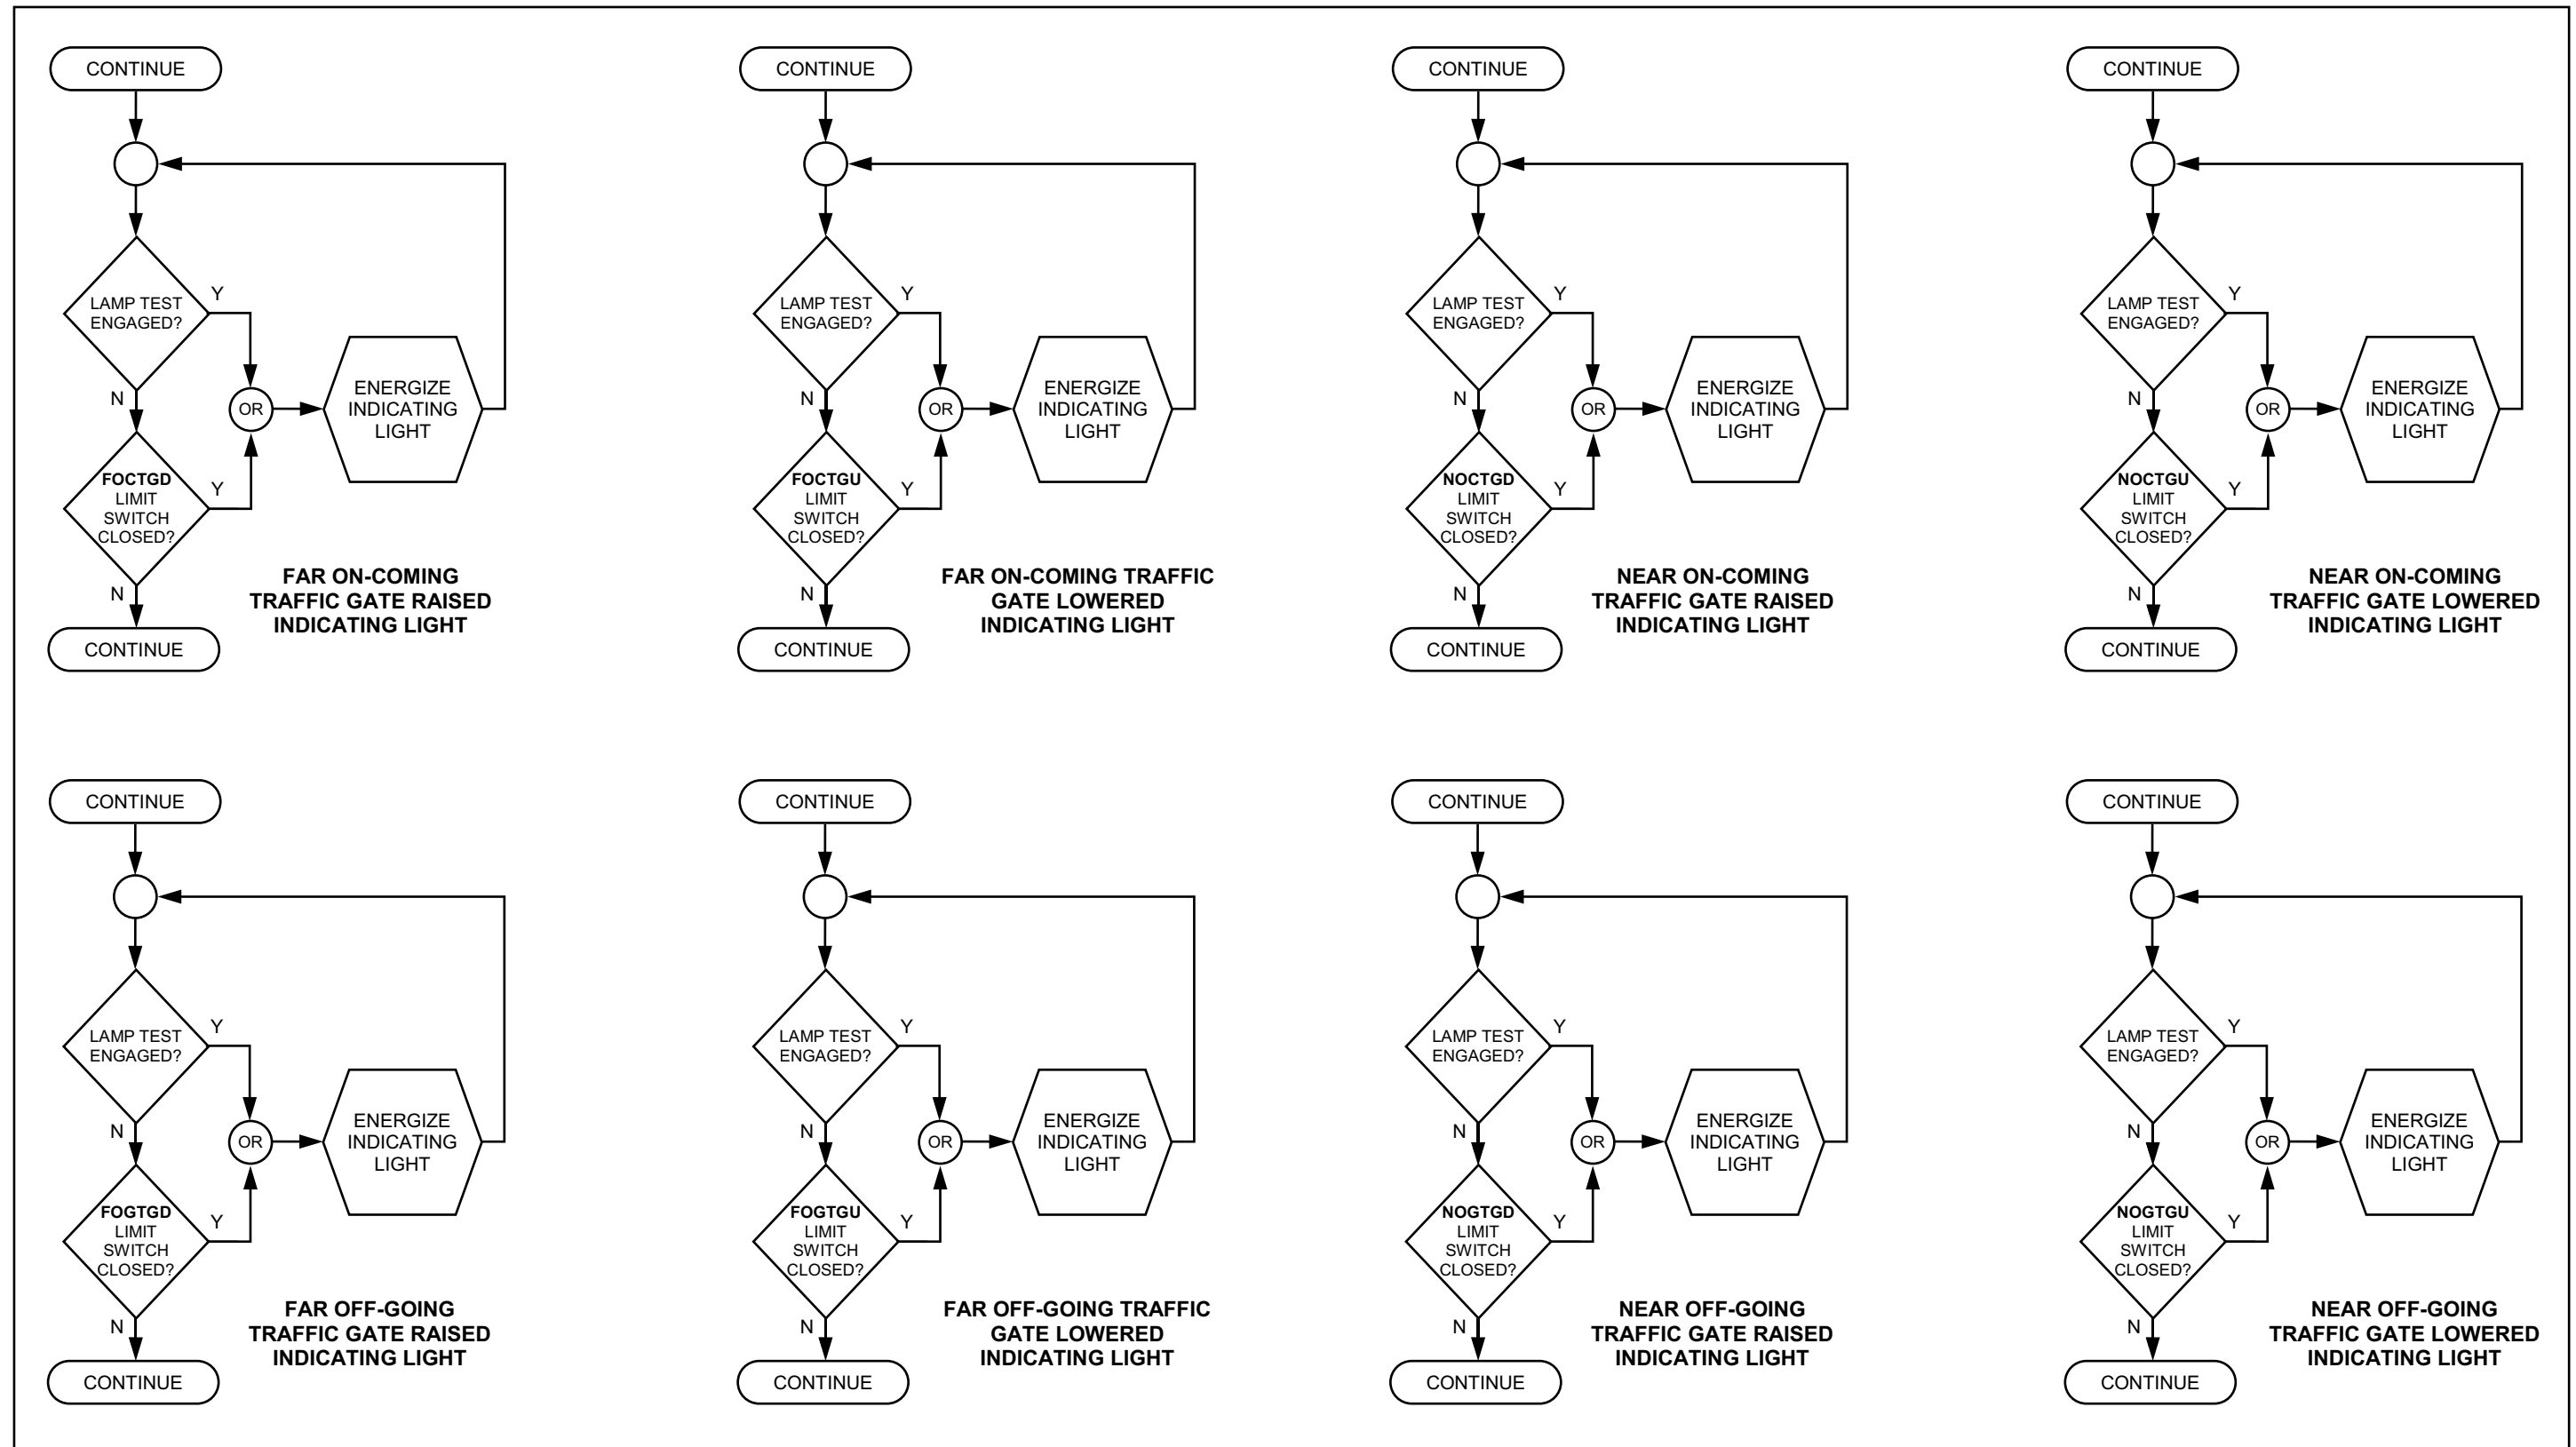

TRAFFIC GATES INDICATING LIGHTS

SPAN LOCKS INDICATING LIGHTS

MOTOR / MACHINERY BRAKES INDICATING LIGHTS - 1 OF 4

MOTOR / MACHINERY BRAKES INDICATING LIGHTS - 2 OF 4

MOTOR / MACHINERY BRAKES INDICATING LIGHTS - 3 OF 4

MOTOR / MACHINERY BRAKES INDICATING LIGHTS - 4 OF 4

SIDEWALK GATES INDICATING LIGHTS

TRAFFIC BARRIER INDICATING LIGHTS

FULLY / NEARLY OPEN / CLOSED LEAF INDICATING LIGHTS - 1 OF 4

FULLY / NEARLY OPEN / CLOSED LEAF INDICATING LIGHTS - 2 OF 4

FULLY / NEARLY OPEN / CLOSED LEAF INDICATING LIGHTS - 3 OF 4

FULLY / NEARLY OPEN / CLOSED LEAF INDICATING LIGHTS - 4 OF 4