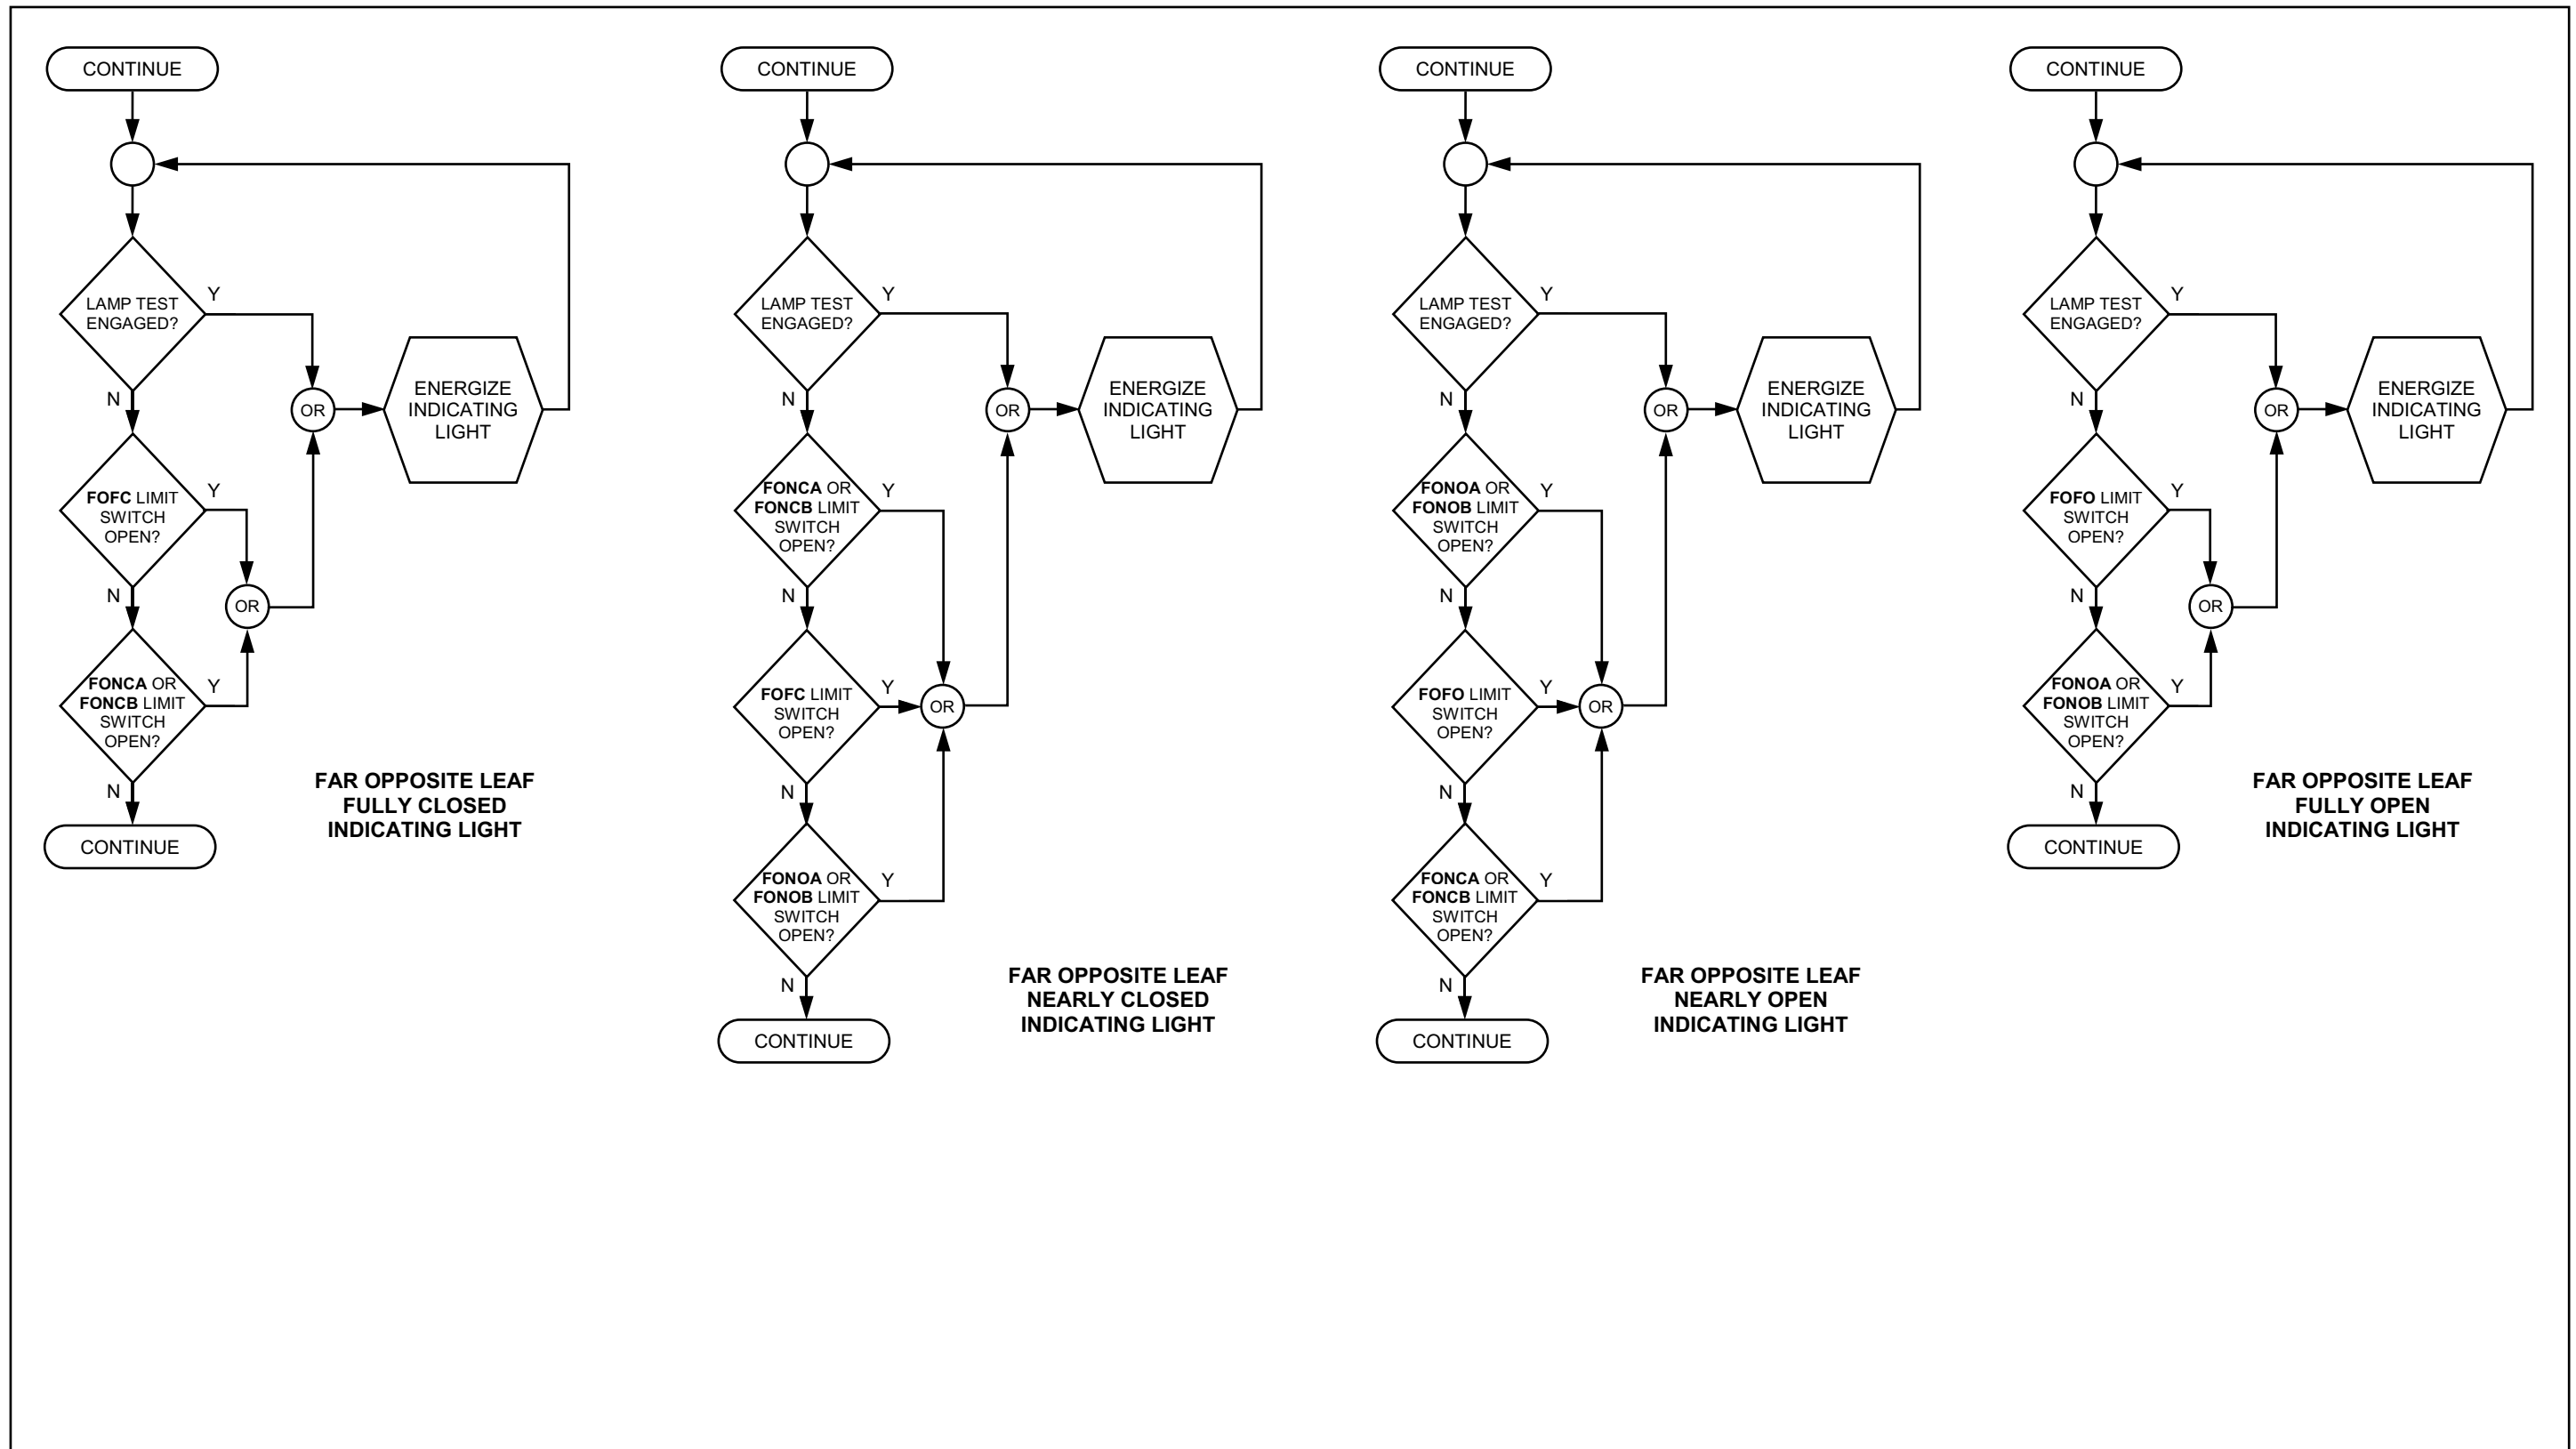

TRAFFIC GATES INDICATING LIGHTS

SPAN LOCKS INDICATING LIGHTS

MOTOR / MACHINERY BRAKES INDICATING LIGHTS - 1 OF 4

MOTOR / MACHINERY BRAKES INDICATING LIGHTS - 2 OF 4

MOTOR / MACHINERY BRAKES INDICATING LIGHTS - 3 OF 4

MOTOR / MACHINERY BRAKES INDICATING LIGHTS - 4 OF 4

SIDEWALK GATES INDICATING LIGHTS

TRAFFIC BARRIER INDICATING LIGHTS

FULLY / NEARLY OPEN / CLOSED LEAF INDICATING LIGHTS - 1 OF 4

FULLY / NEARLY OPEN / CLOSED LEAF INDICATING LIGHTS - 2 OF 4

FULLY / NEARLY OPEN / CLOSED LEAF INDICATING LIGHTS - 3 OF 4

FULLY / NEARLY OPEN / CLOSED LEAF INDICATING LIGHTS - 4 OF 4