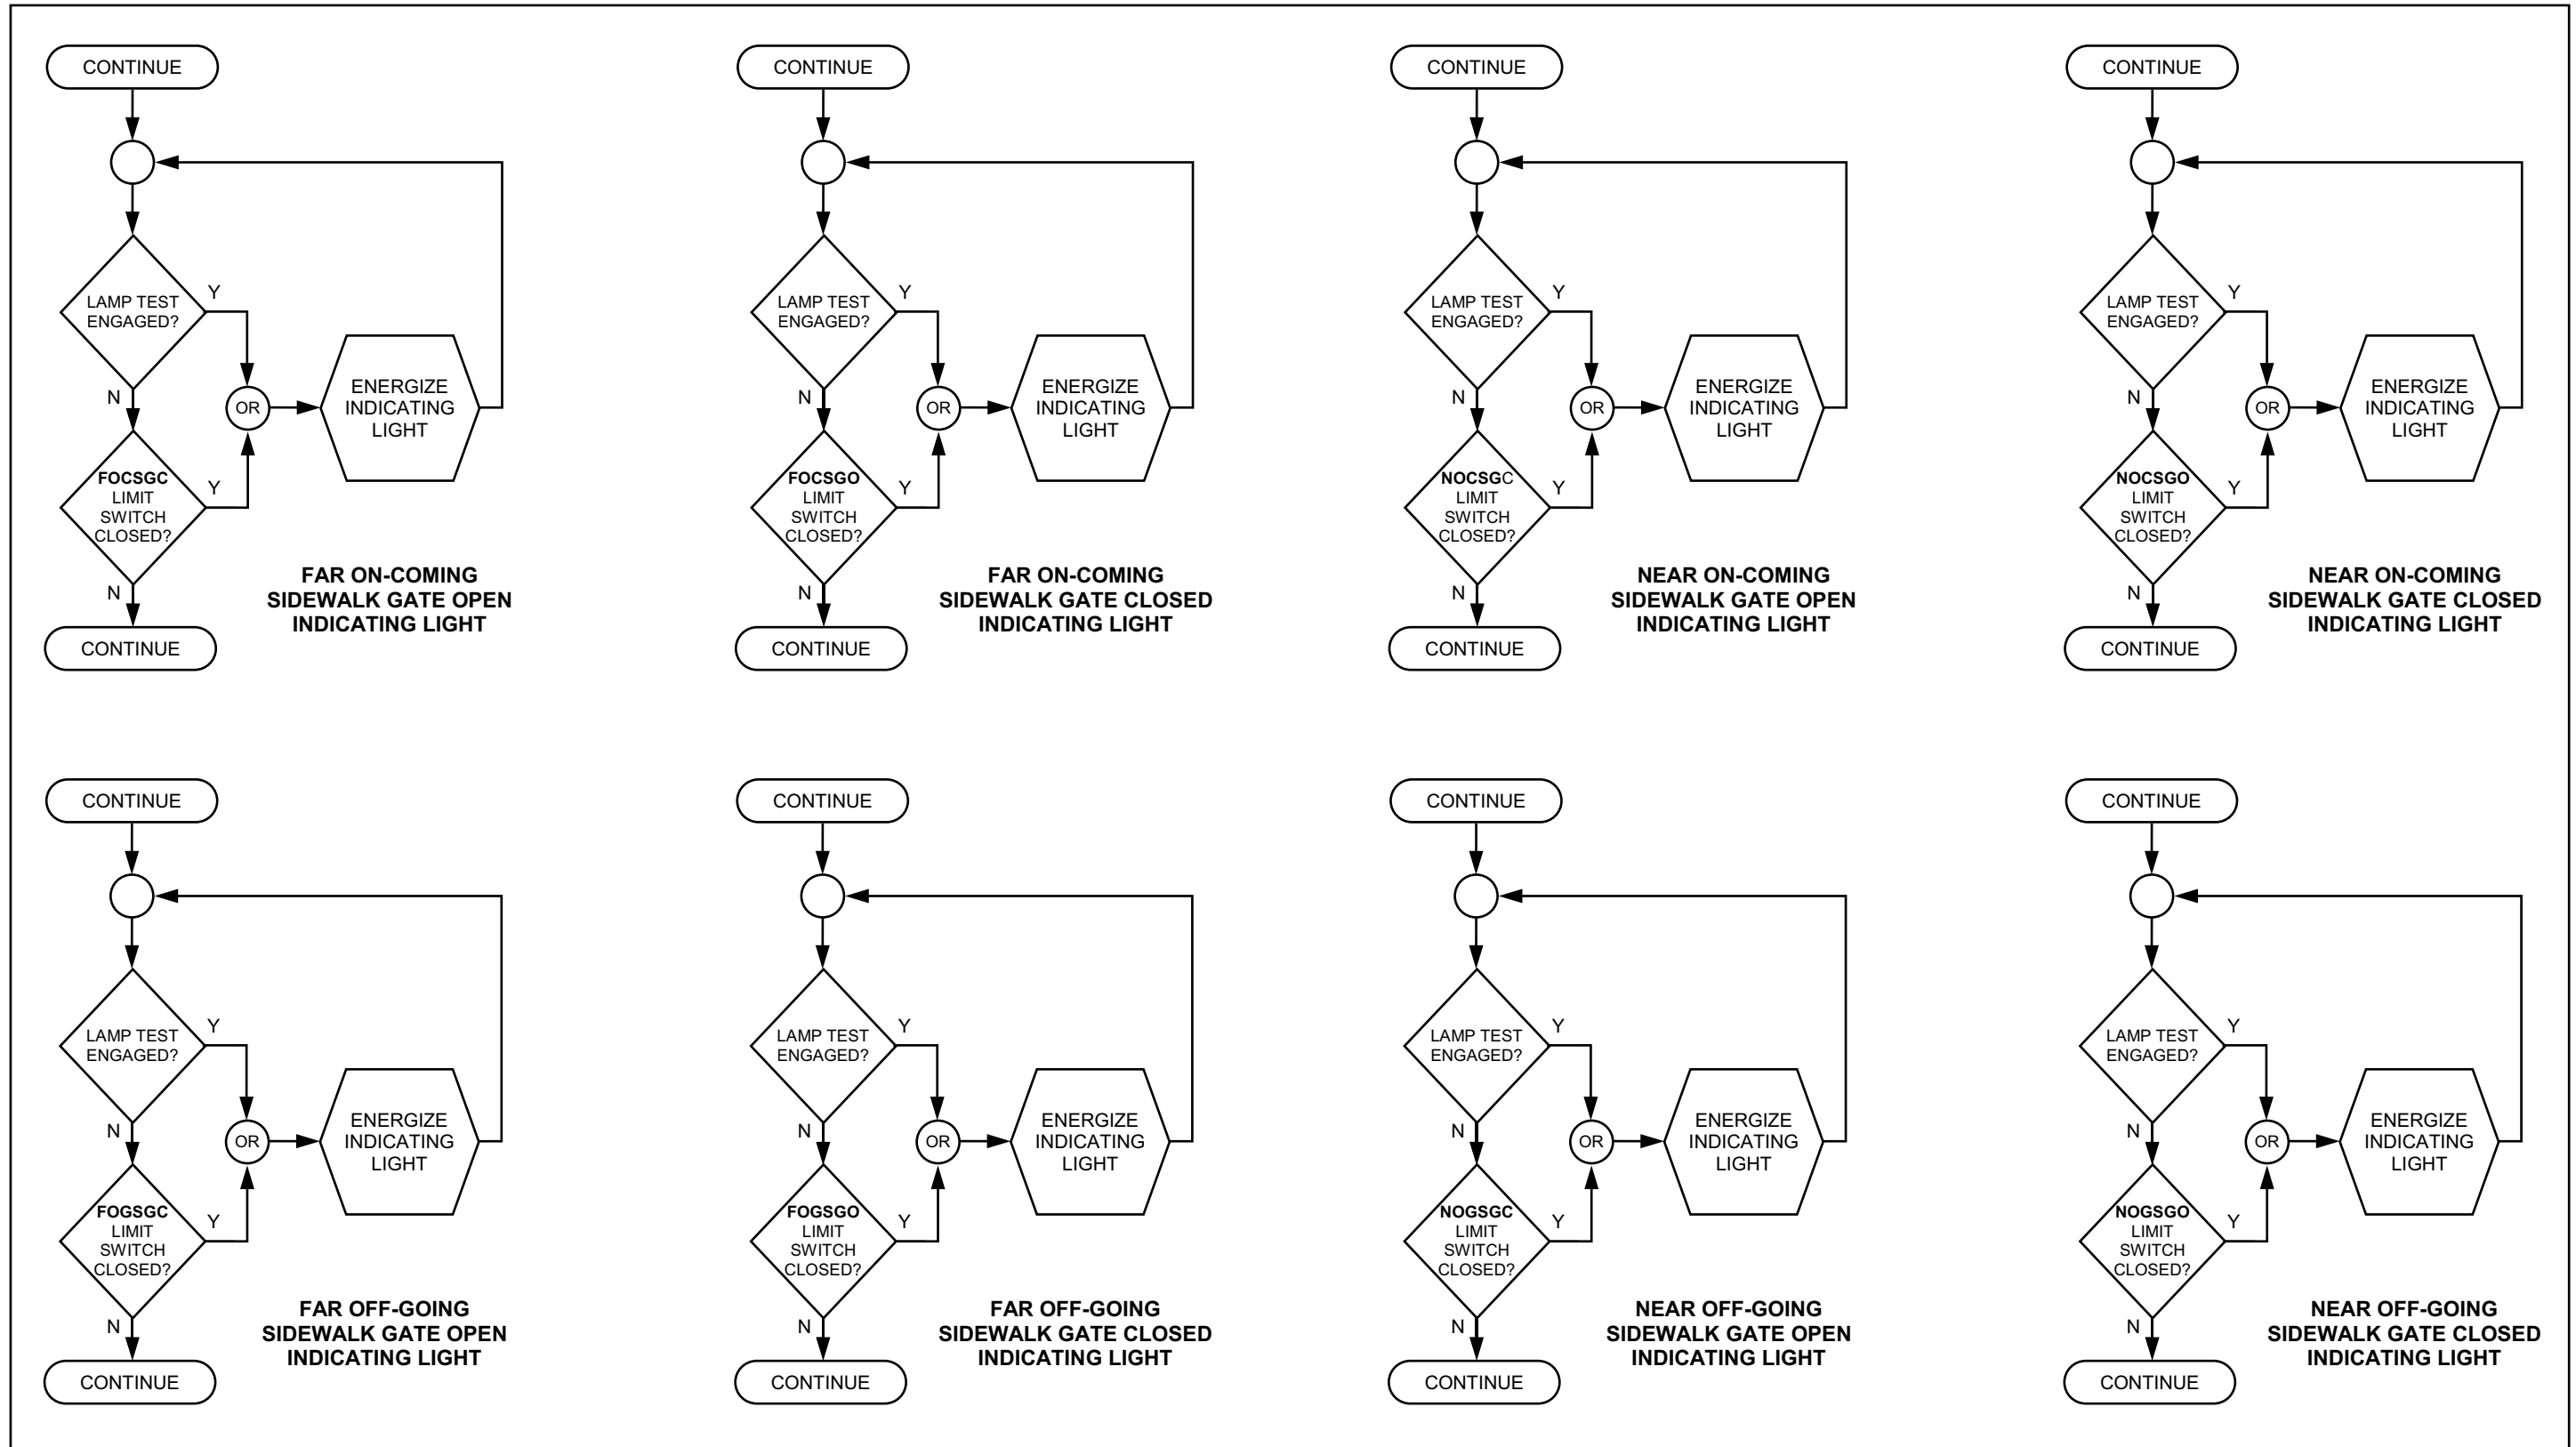

TRAFFIC GATES INDICATING LIGHTS

SPAN LOCKS INDICATING LIGHTS

MOTOR / MACHINERY BRAKES INDICATING LIGHTS - 1 OF 4

MOTOR / MACHINERY BRAKES INDICATING LIGHTS - 2 OF 4

MOTOR / MACHINERY BRAKES INDICATING LIGHTS - 3 OF 4

MOTOR / MACHINERY BRAKES INDICATING LIGHTS - 4 OF 4

SIDEWALK GATES INDICATING LIGHTS

TRAFFIC BARRIER INDICATING LIGHTS

FULLY / NEARLY OPEN / CLOSED LEAF INDICATING LIGHTS - 1 OF 4

FULLY / NEARLY OPEN / CLOSED LEAF INDICATING LIGHTS - 2 OF 4

FULLY / NEARLY OPEN / CLOSED LEAF INDICATING LIGHTS - 3 OF 4

FULLY / NEARLY OPEN / CLOSED LEAF INDICATING LIGHTS - 4 OF 4