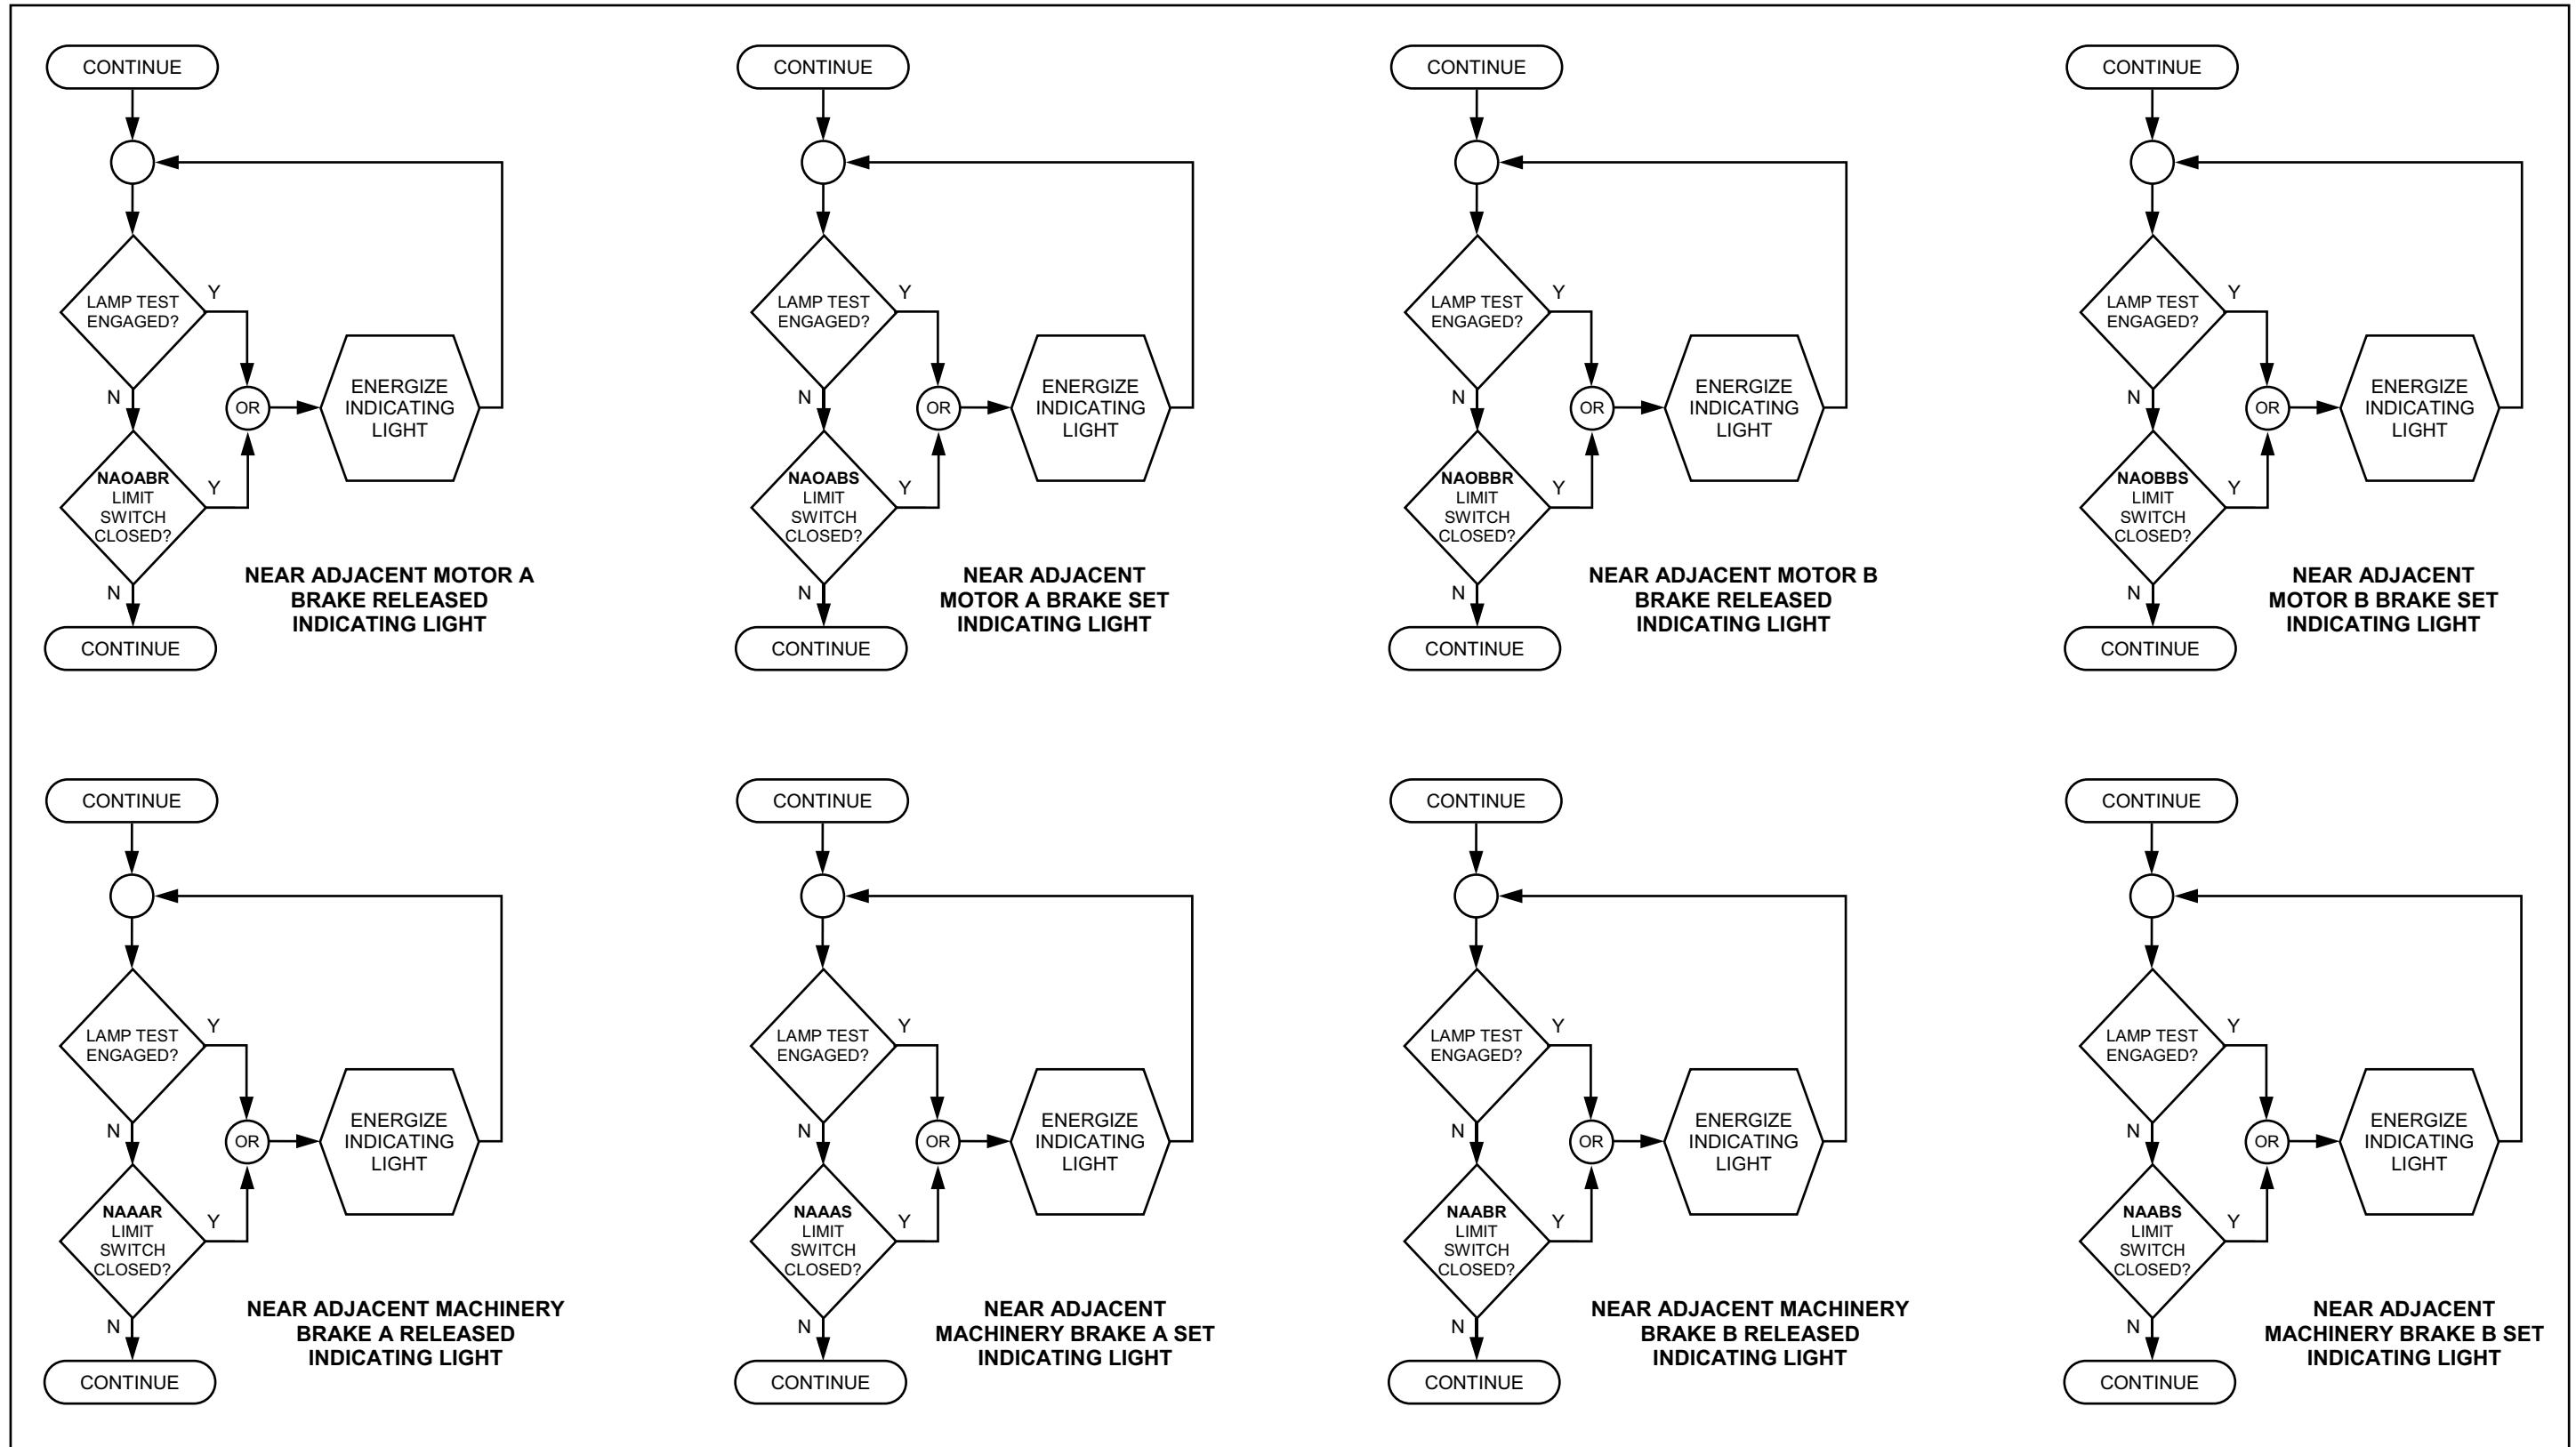

TRAFFIC GATES INDICATING LIGHTS

SPAN LOCKS INDICATING LIGHTS

MOTOR / MACHINERY BRAKES INDICATING LIGHTS - 1 OF 4

MOTOR / MACHINERY BRAKES INDICATING LIGHTS - 2 OF 4

MOTOR / MACHINERY BRAKES INDICATING LIGHTS - 3 OF 4

MOTOR / MACHINERY BRAKES INDICATING LIGHTS - 4 OF 4

SIDEWALK GATES INDICATING LIGHTS

TRAFFIC BARRIER INDICATING LIGHTS

FULLY / NEARLY OPEN / CLOSED LEAF INDICATING LIGHTS - 1 OF 4

FULLY / NEARLY OPEN / CLOSED LEAF INDICATING LIGHTS - 2 OF 4

FULLY / NEARLY OPEN / CLOSED LEAF INDICATING LIGHTS - 3 OF 4

FULLY / NEARLY OPEN / CLOSED LEAF INDICATING LIGHTS - 4 OF 4