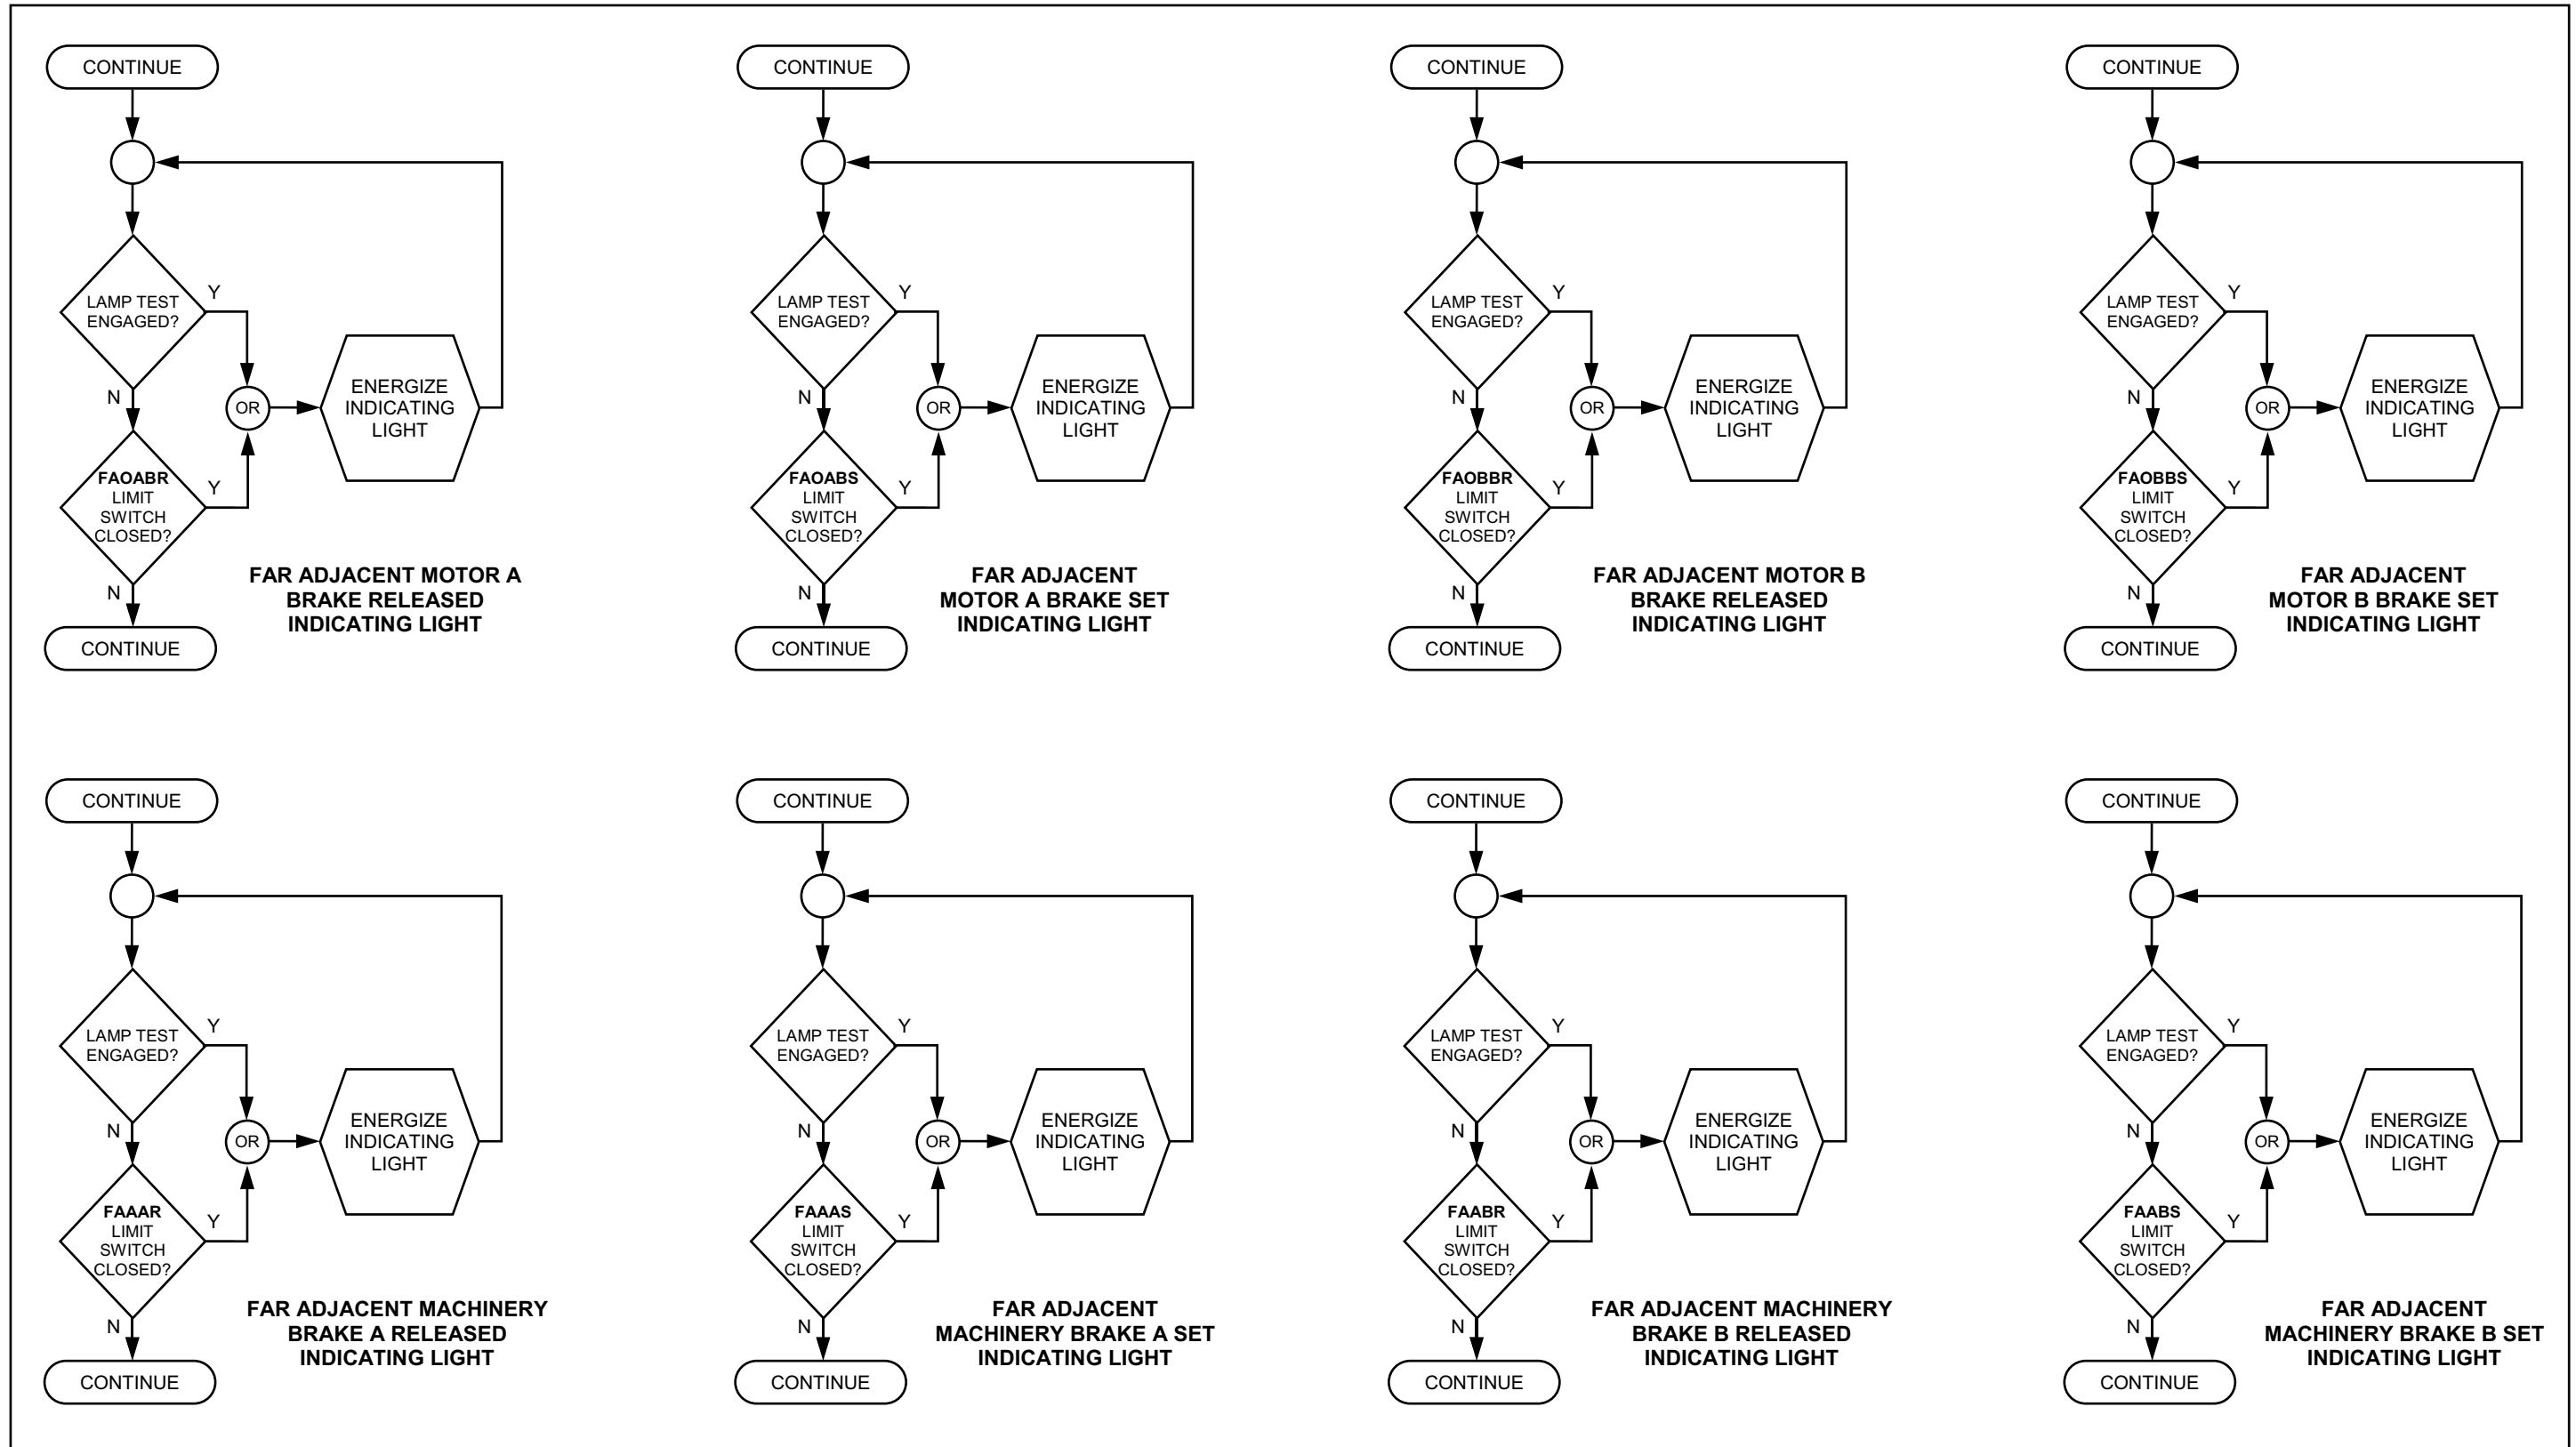

TRAFFIC GATES INDICATING LIGHTS

SPAN LOCKS INDICATING LIGHTS

MOTOR / MACHINERY BRAKES INDICATING LIGHTS - 1 OF 4

MOTOR / MACHINERY BRAKES INDICATING LIGHTS - 2 OF 4

MOTOR / MACHINERY BRAKES INDICATING LIGHTS - 3 OF 4

MOTOR / MACHINERY BRAKES INDICATING LIGHTS - 4 OF 4

SIDEWALK GATES INDICATING LIGHTS

TRAFFIC BARRIER INDICATING LIGHTS

FULLY / NEARLY OPEN / CLOSED LEAF INDICATING LIGHTS - 1 OF 4

FULLY / NEARLY OPEN / CLOSED LEAF INDICATING LIGHTS - 2 OF 4

FULLY / NEARLY OPEN / CLOSED LEAF INDICATING LIGHTS - 3 OF 4

FULLY / NEARLY OPEN / CLOSED LEAF INDICATING LIGHTS - 4 OF 4