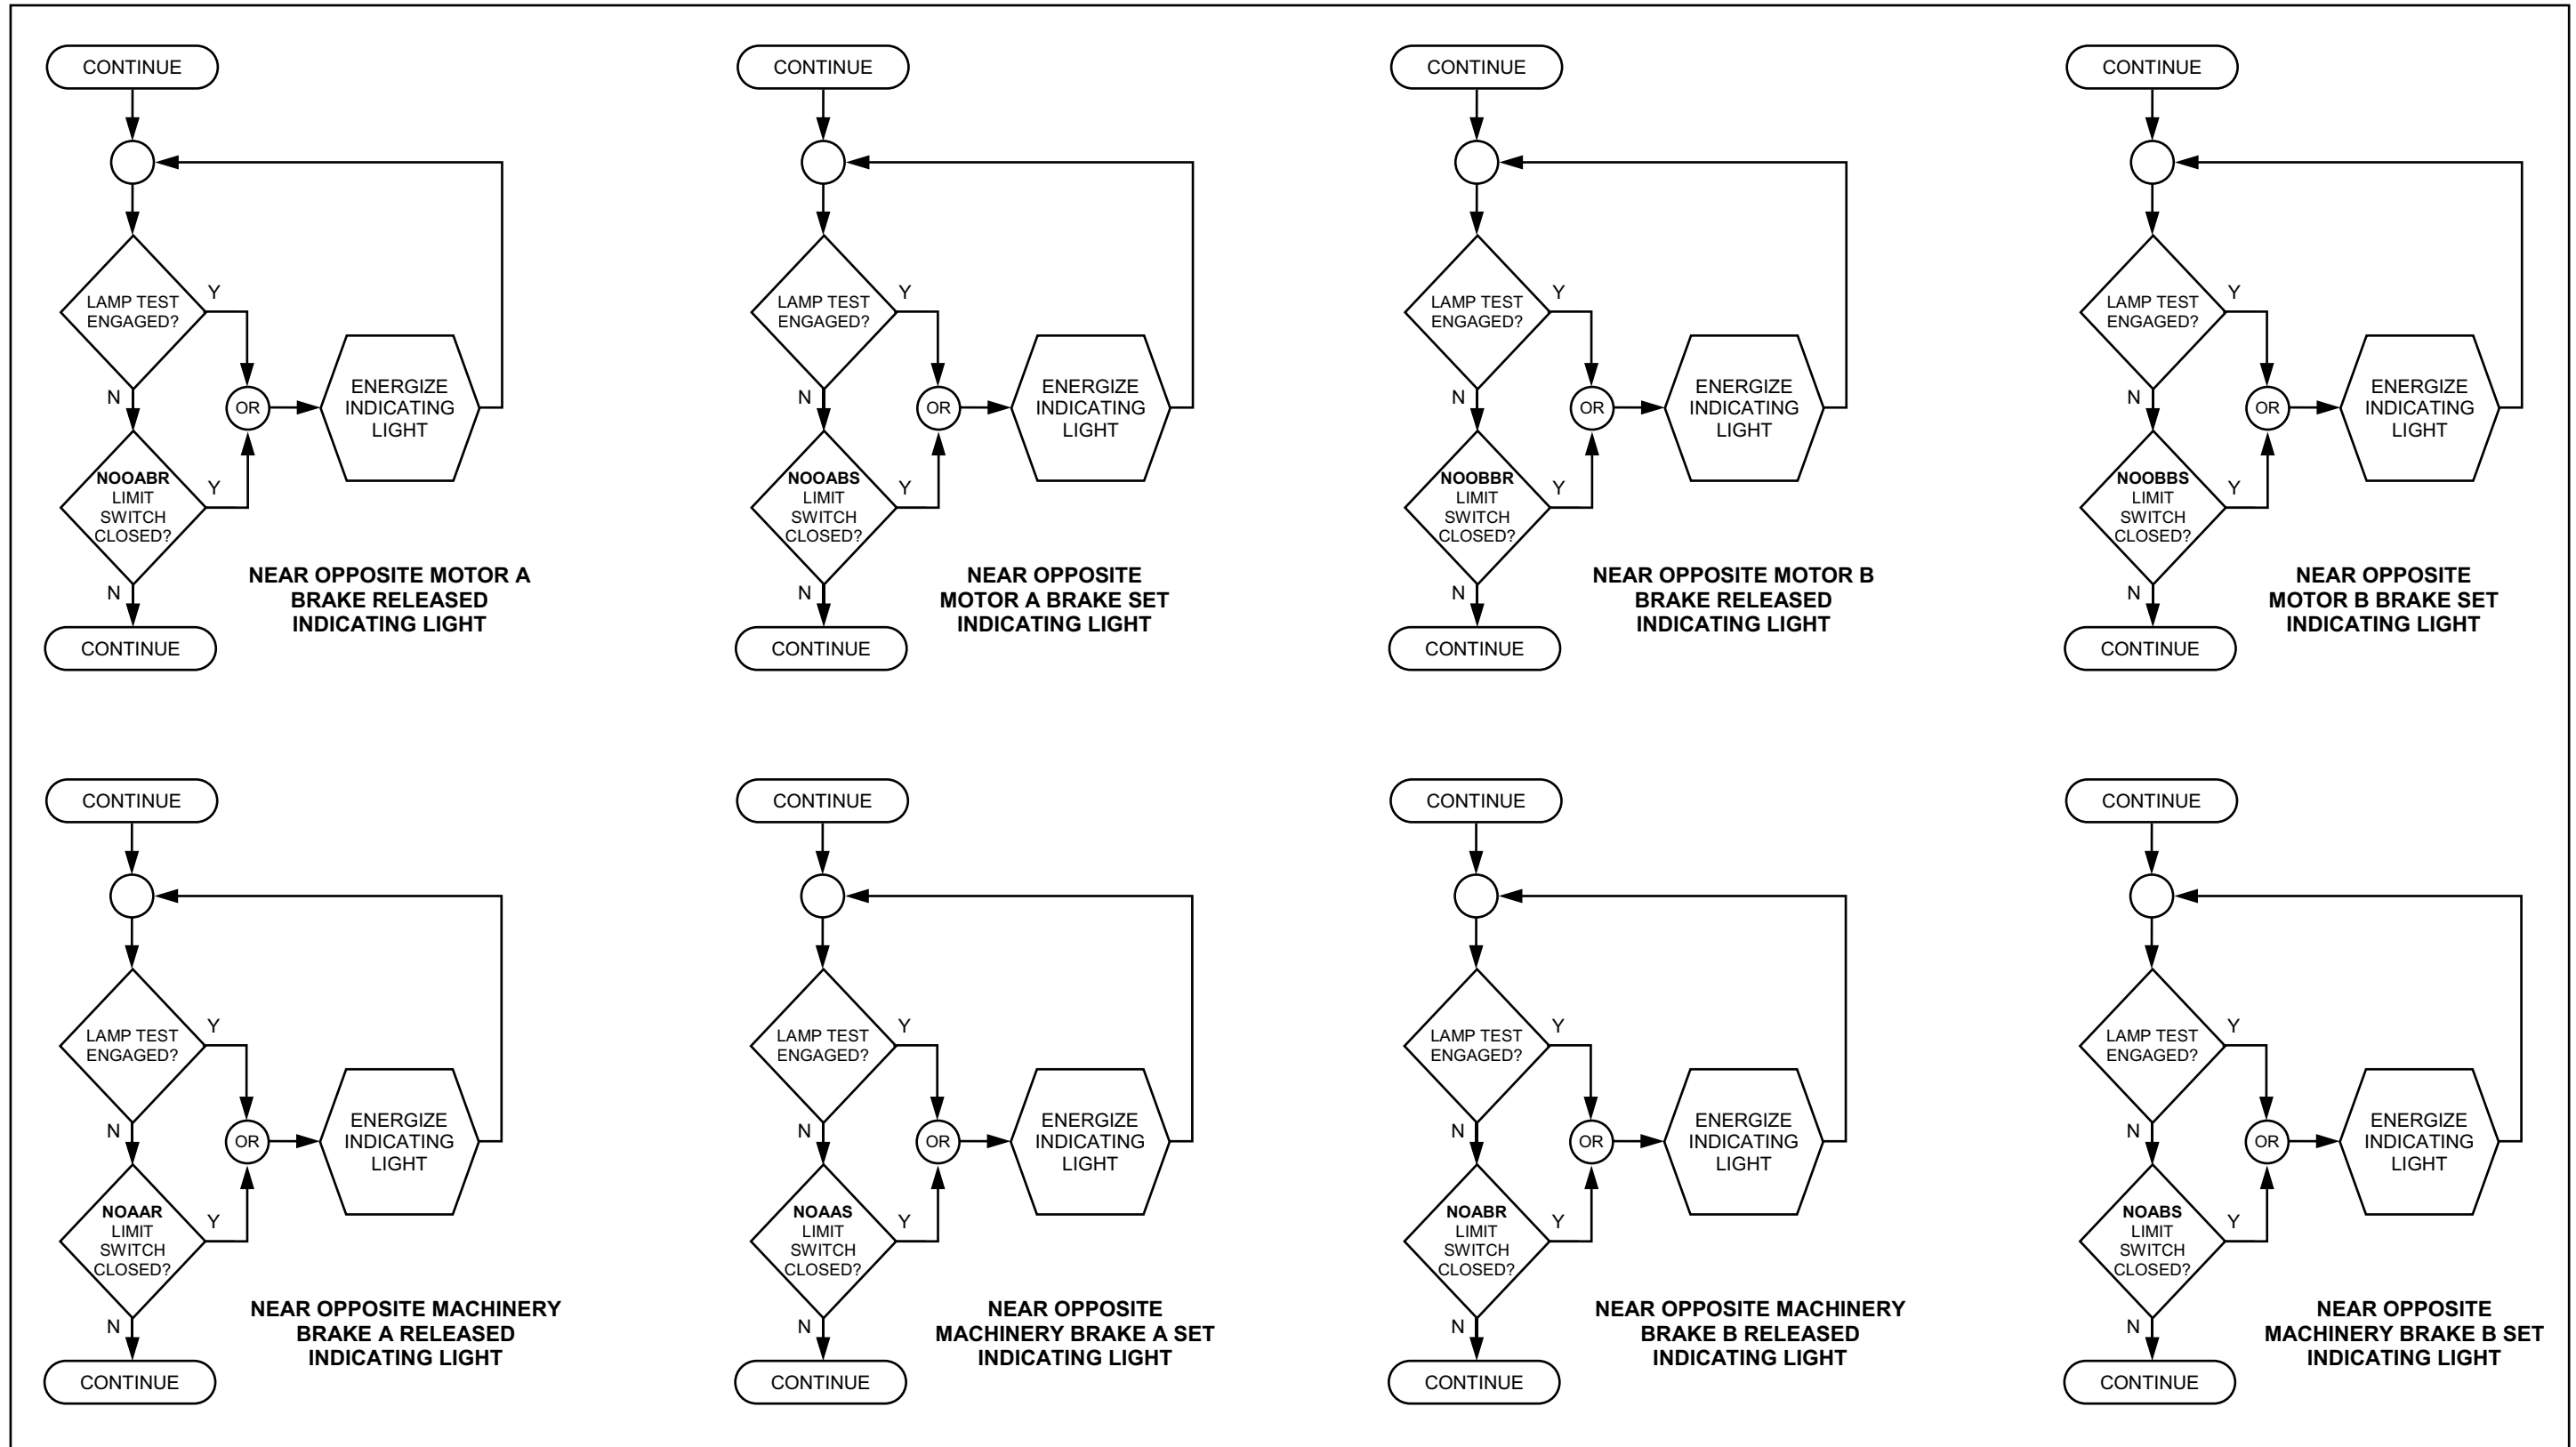

TRAFFIC GATES INDICATING LIGHTS

SPAN LOCKS INDICATING LIGHTS

MOTOR / MACHINERY BRAKES INDICATING LIGHTS - 1 OF 4

MOTOR / MACHINERY BRAKES INDICATING LIGHTS - 2 OF 4

MOTOR / MACHINERY BRAKES INDICATING LIGHTS - 3 OF 4

MOTOR / MACHINERY BRAKES INDICATING LIGHTS - 4 OF 4

SIDEWALK GATES INDICATING LIGHTS

TRAFFIC BARRIER INDICATING LIGHTS

FULLY / NEARLY OPEN / CLOSED LEAF INDICATING LIGHTS - 1 OF 4

FULLY / NEARLY OPEN / CLOSED LEAF INDICATING LIGHTS - 2 OF 4

FULLY / NEARLY OPEN / CLOSED LEAF INDICATING LIGHTS - 3 OF 4

FULLY / NEARLY OPEN / CLOSED LEAF INDICATING LIGHTS - 4 OF 4