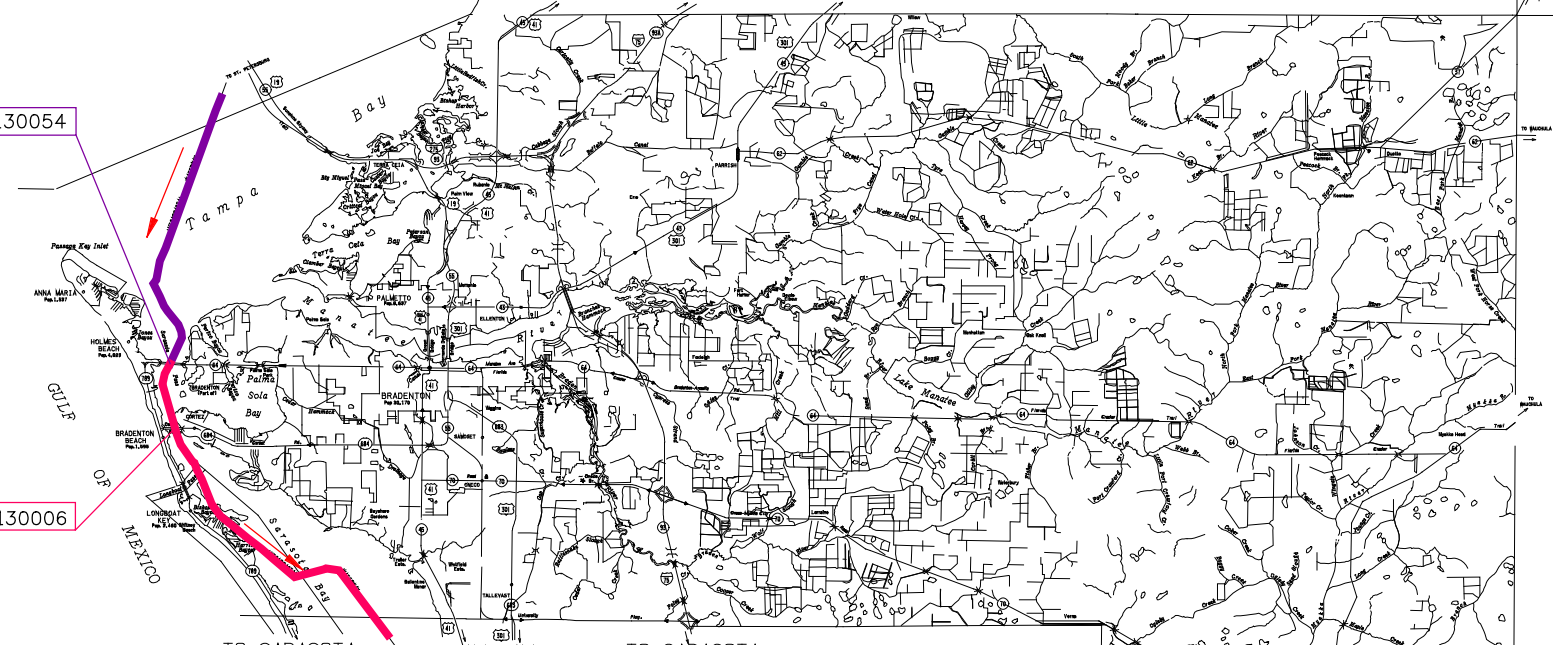

H I L L S B O R O U G H  
C O U N T Y

TO MULBERRY  
POLK C.O.

TO TAMPA

130054

130006

H A R D E E  
C O U N T Y

TO SARASOTA

TO SARASOTA  
S A R A S O T A  
C O U N T Y

# MANATEE COUNTY

## LEGEND

PAST POINT #22

PAST POINT #43

Downbound Traffic

Bridge No. 130006

TO SARASOTA

S A R A S O T A  
C O U N T Y

D E S O T T O  
C O U N T Y