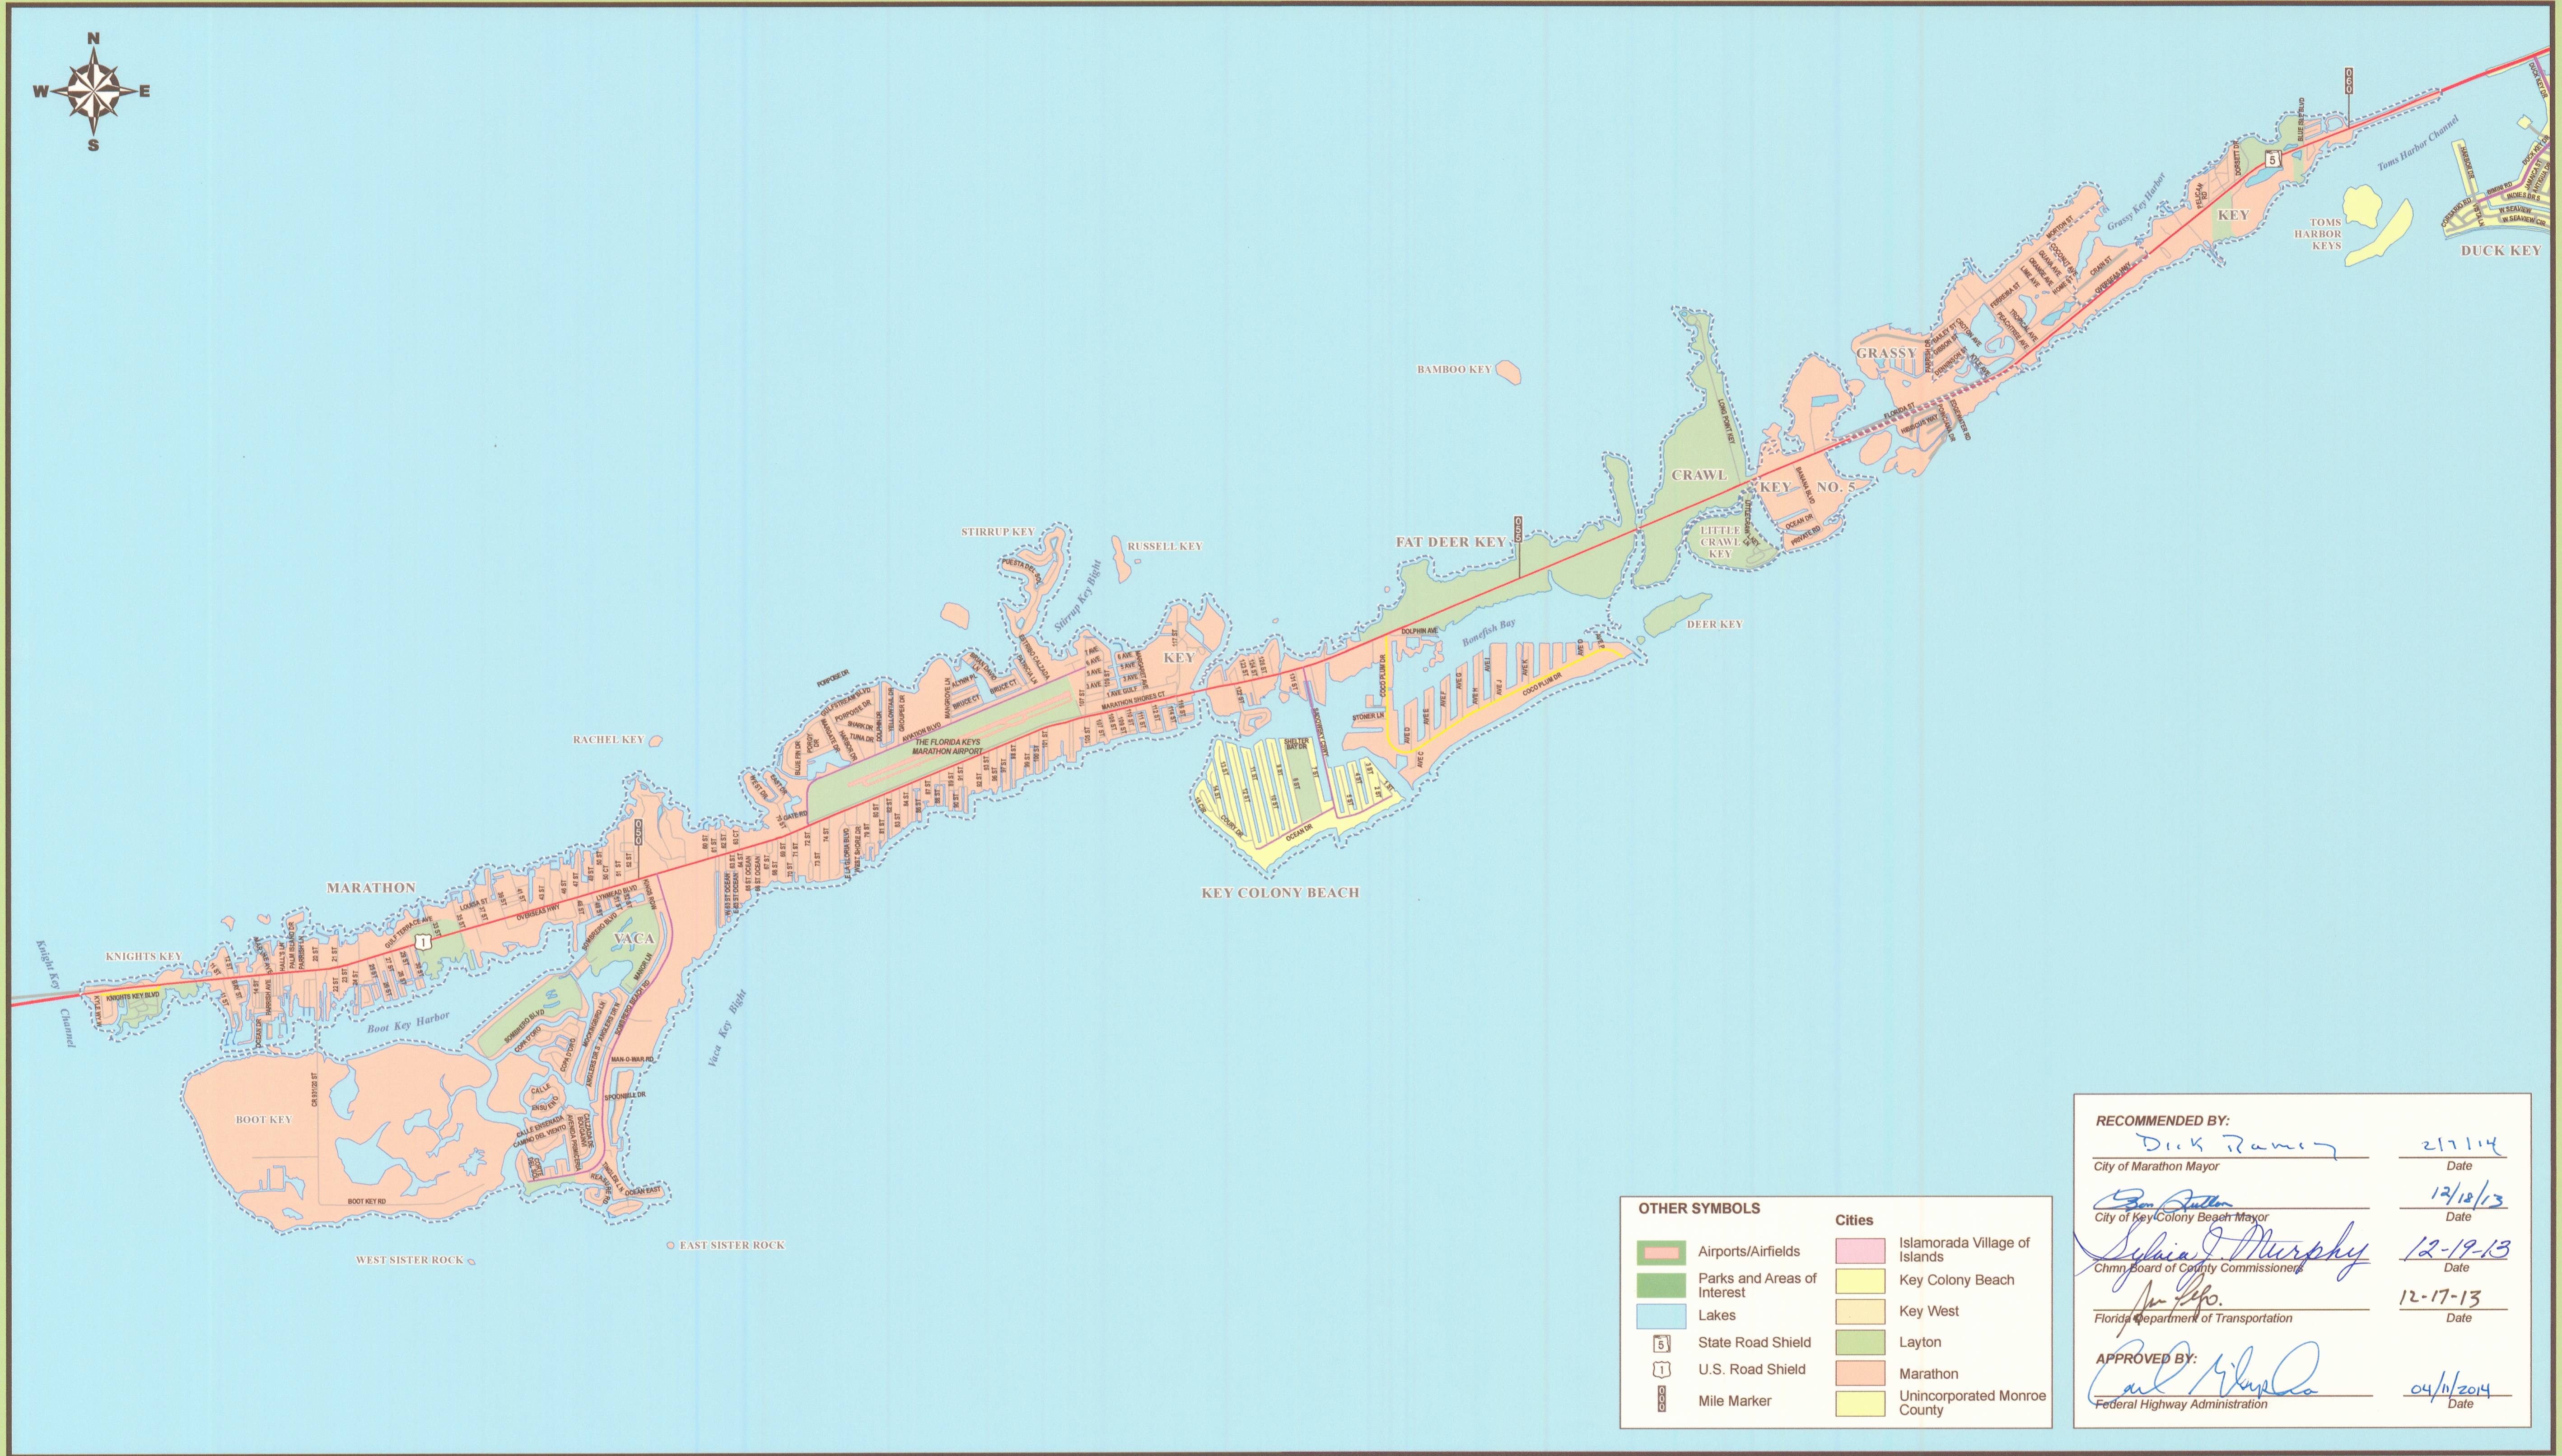

2010 Federal Functional Classification - Monroe

OTHER SYMBOLS	
	Airports/Airfields
	Parks and Areas of Interest
	Lakes
	State Road Shield
	U.S. Road Shield
	Mile Marker
Cities	
	Islamorada Village of Islands
	Key Colony Beach
	Key West
	Layton
	Marathon
	Unincorporated Monroe County

RECOMMENDED BY:	
	2/7/14
City of Marathon Mayor	Date
	12/18/13
City of Key Colony Beach Mayor	Date
	12-19-13
Chmn. Board of County Commissioners	Date
	12-17-13
Florida Department of Transportation	Date
APPROVED BY:	
	04/11/2014
Federal Highway Administration	Date

INTERMODAL SYSTEMS DEVELOPMENT OFFICE
FDOT DISTRICT SIX

1:25,000
 0.5 0.25 0 0.5 1 Miles
C - Marathon

FUNCTIONAL CLASSIFICATION			
	RURAL Principal Arterial - Other		URBAN Principal Arterial - Interstate
	RURAL Minor Arterial		URBAN Principal Arterial - Other Freeways & Expressways
	RURAL Major Collector		URBAN Principal Arterial - Other
	RURAL Minor Collector		URBAN Minor Arterial
	RURAL Local		URBAN Major Collector
			URBAN Minor Collector (Fed Aid)
			URBAN Local
			2010 FHWA Urban Boundary