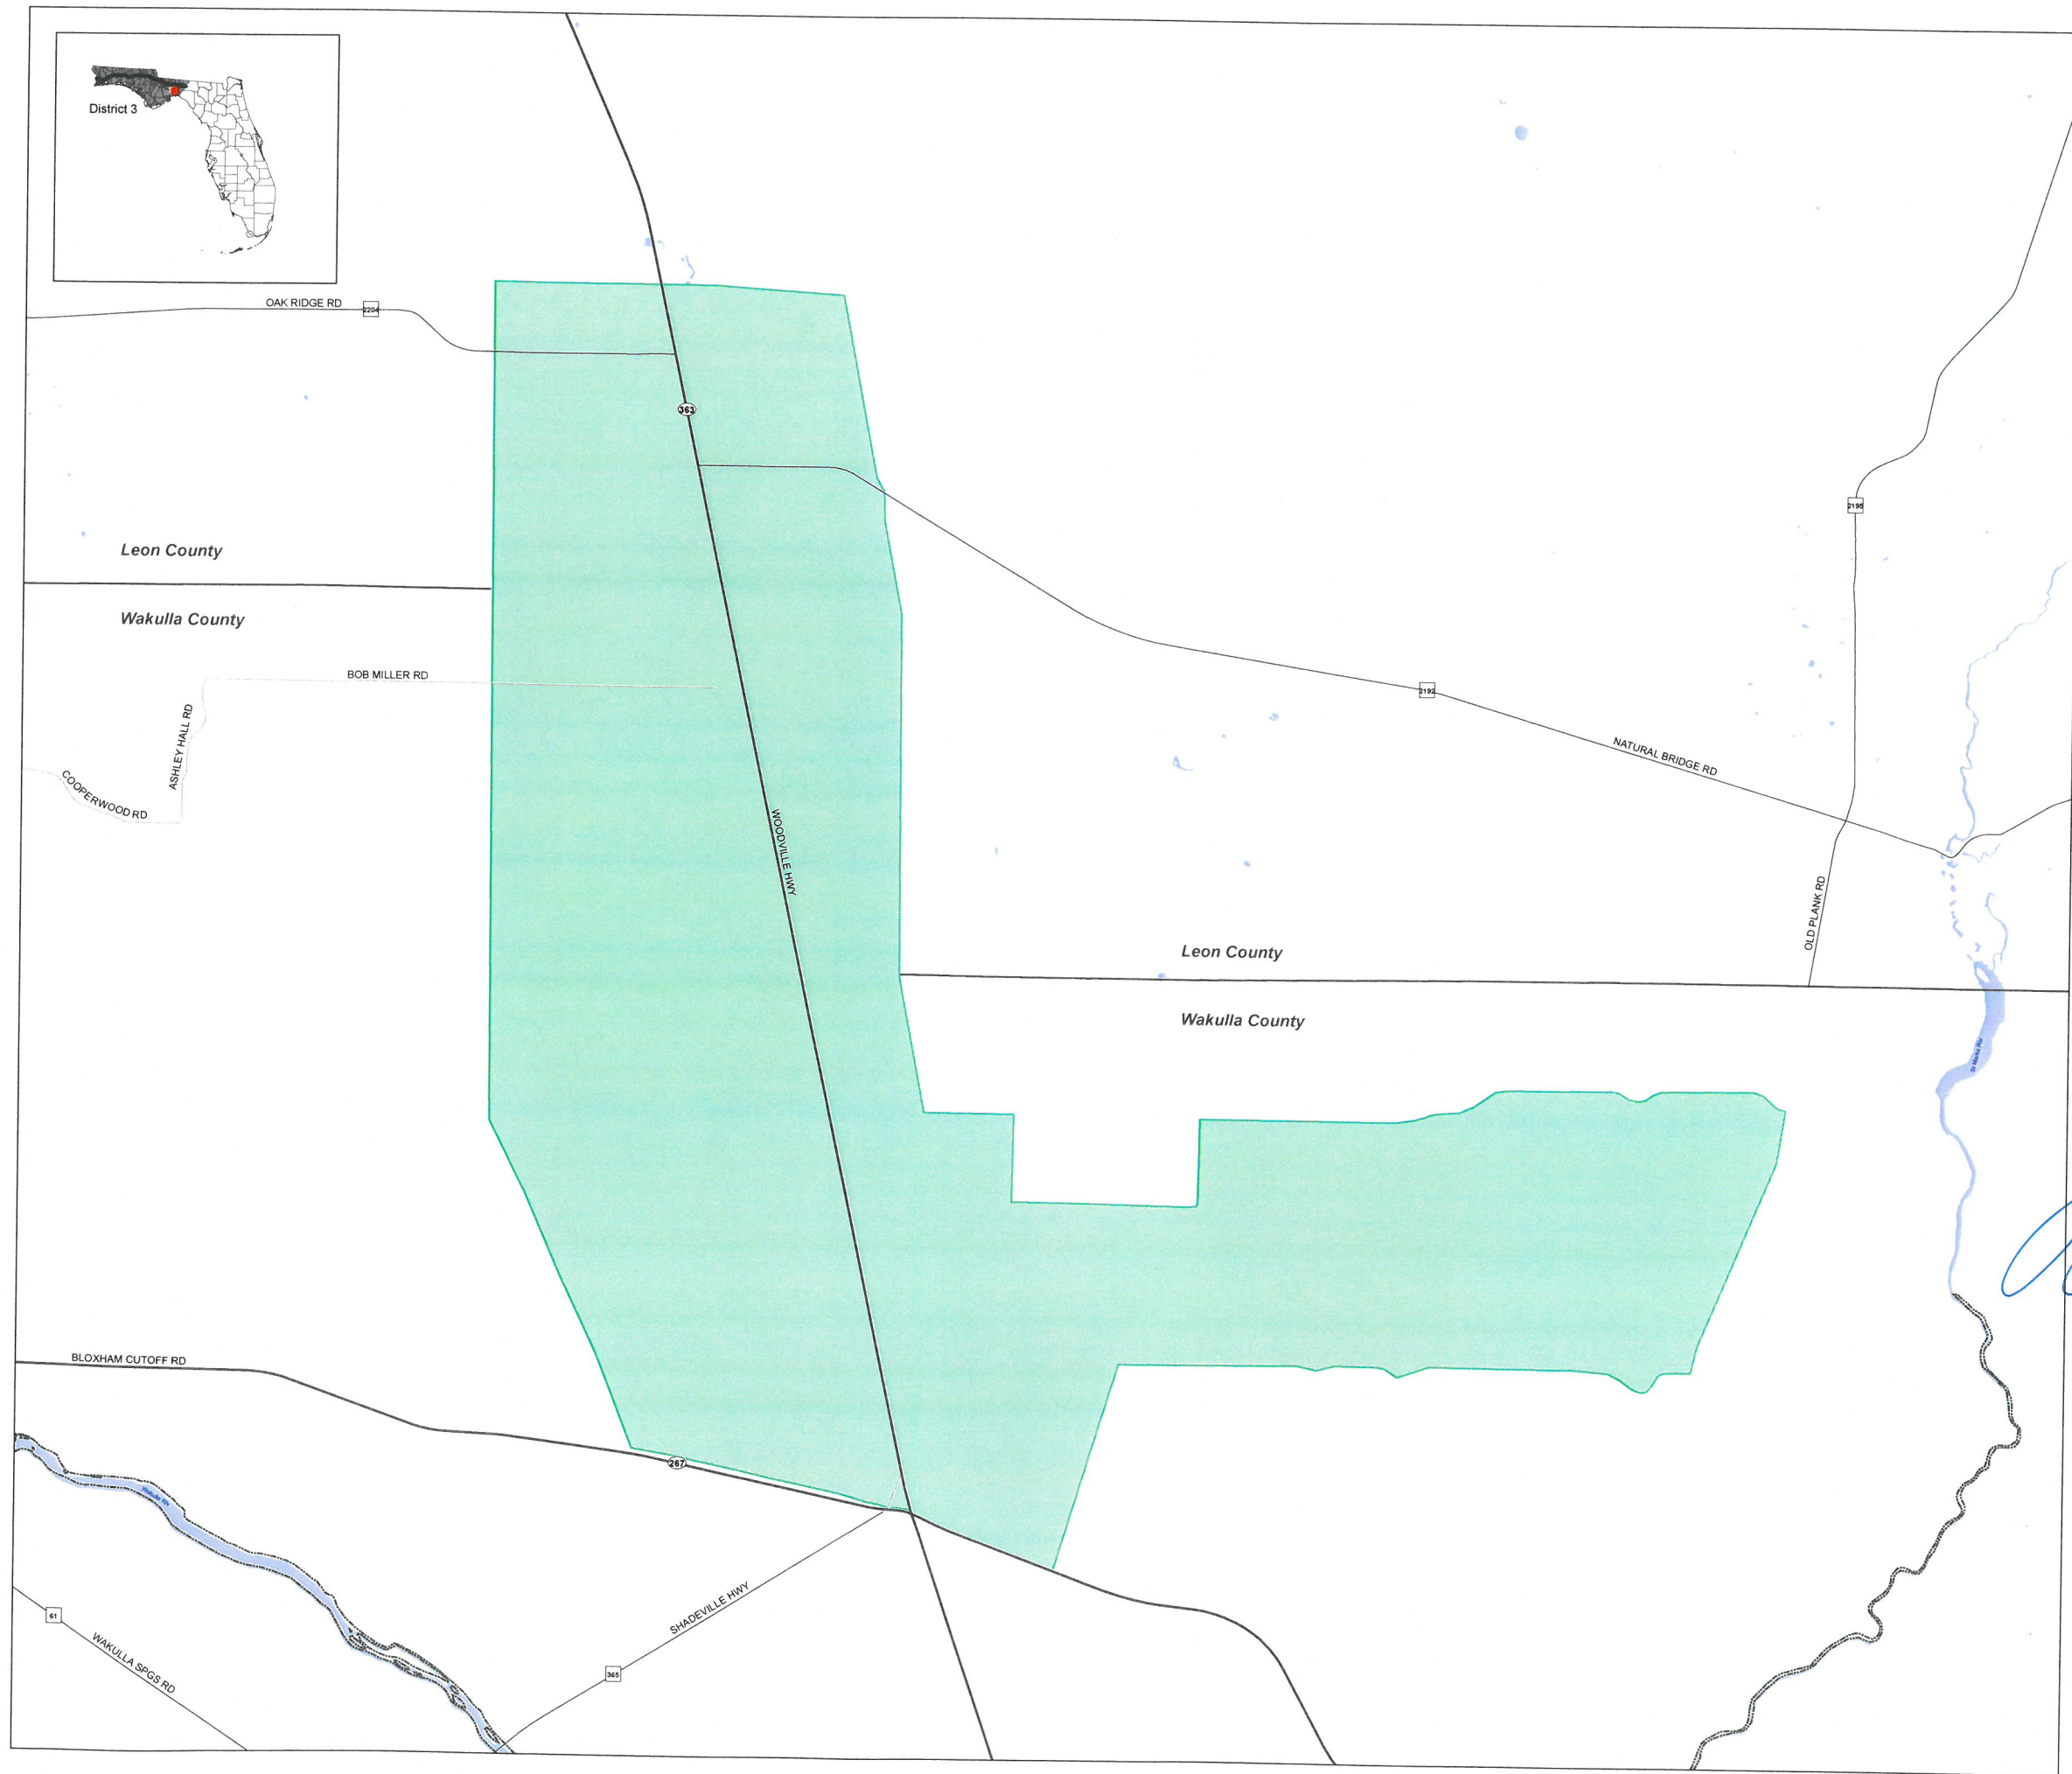

2010

URBAN BOUNDARIES

WOODVILLE

Leon and Wakulla Counties,
Florida

Legend
 Smoothed FHWA Urban Boundary

1:25,000

Recommended by:
Nancy Miller 12-17-13 Chairman Capital Region
 Date Transportation Planning
 Agency
J. B. [Signature] 12/19/13 Florida Department of
 Date Transportation