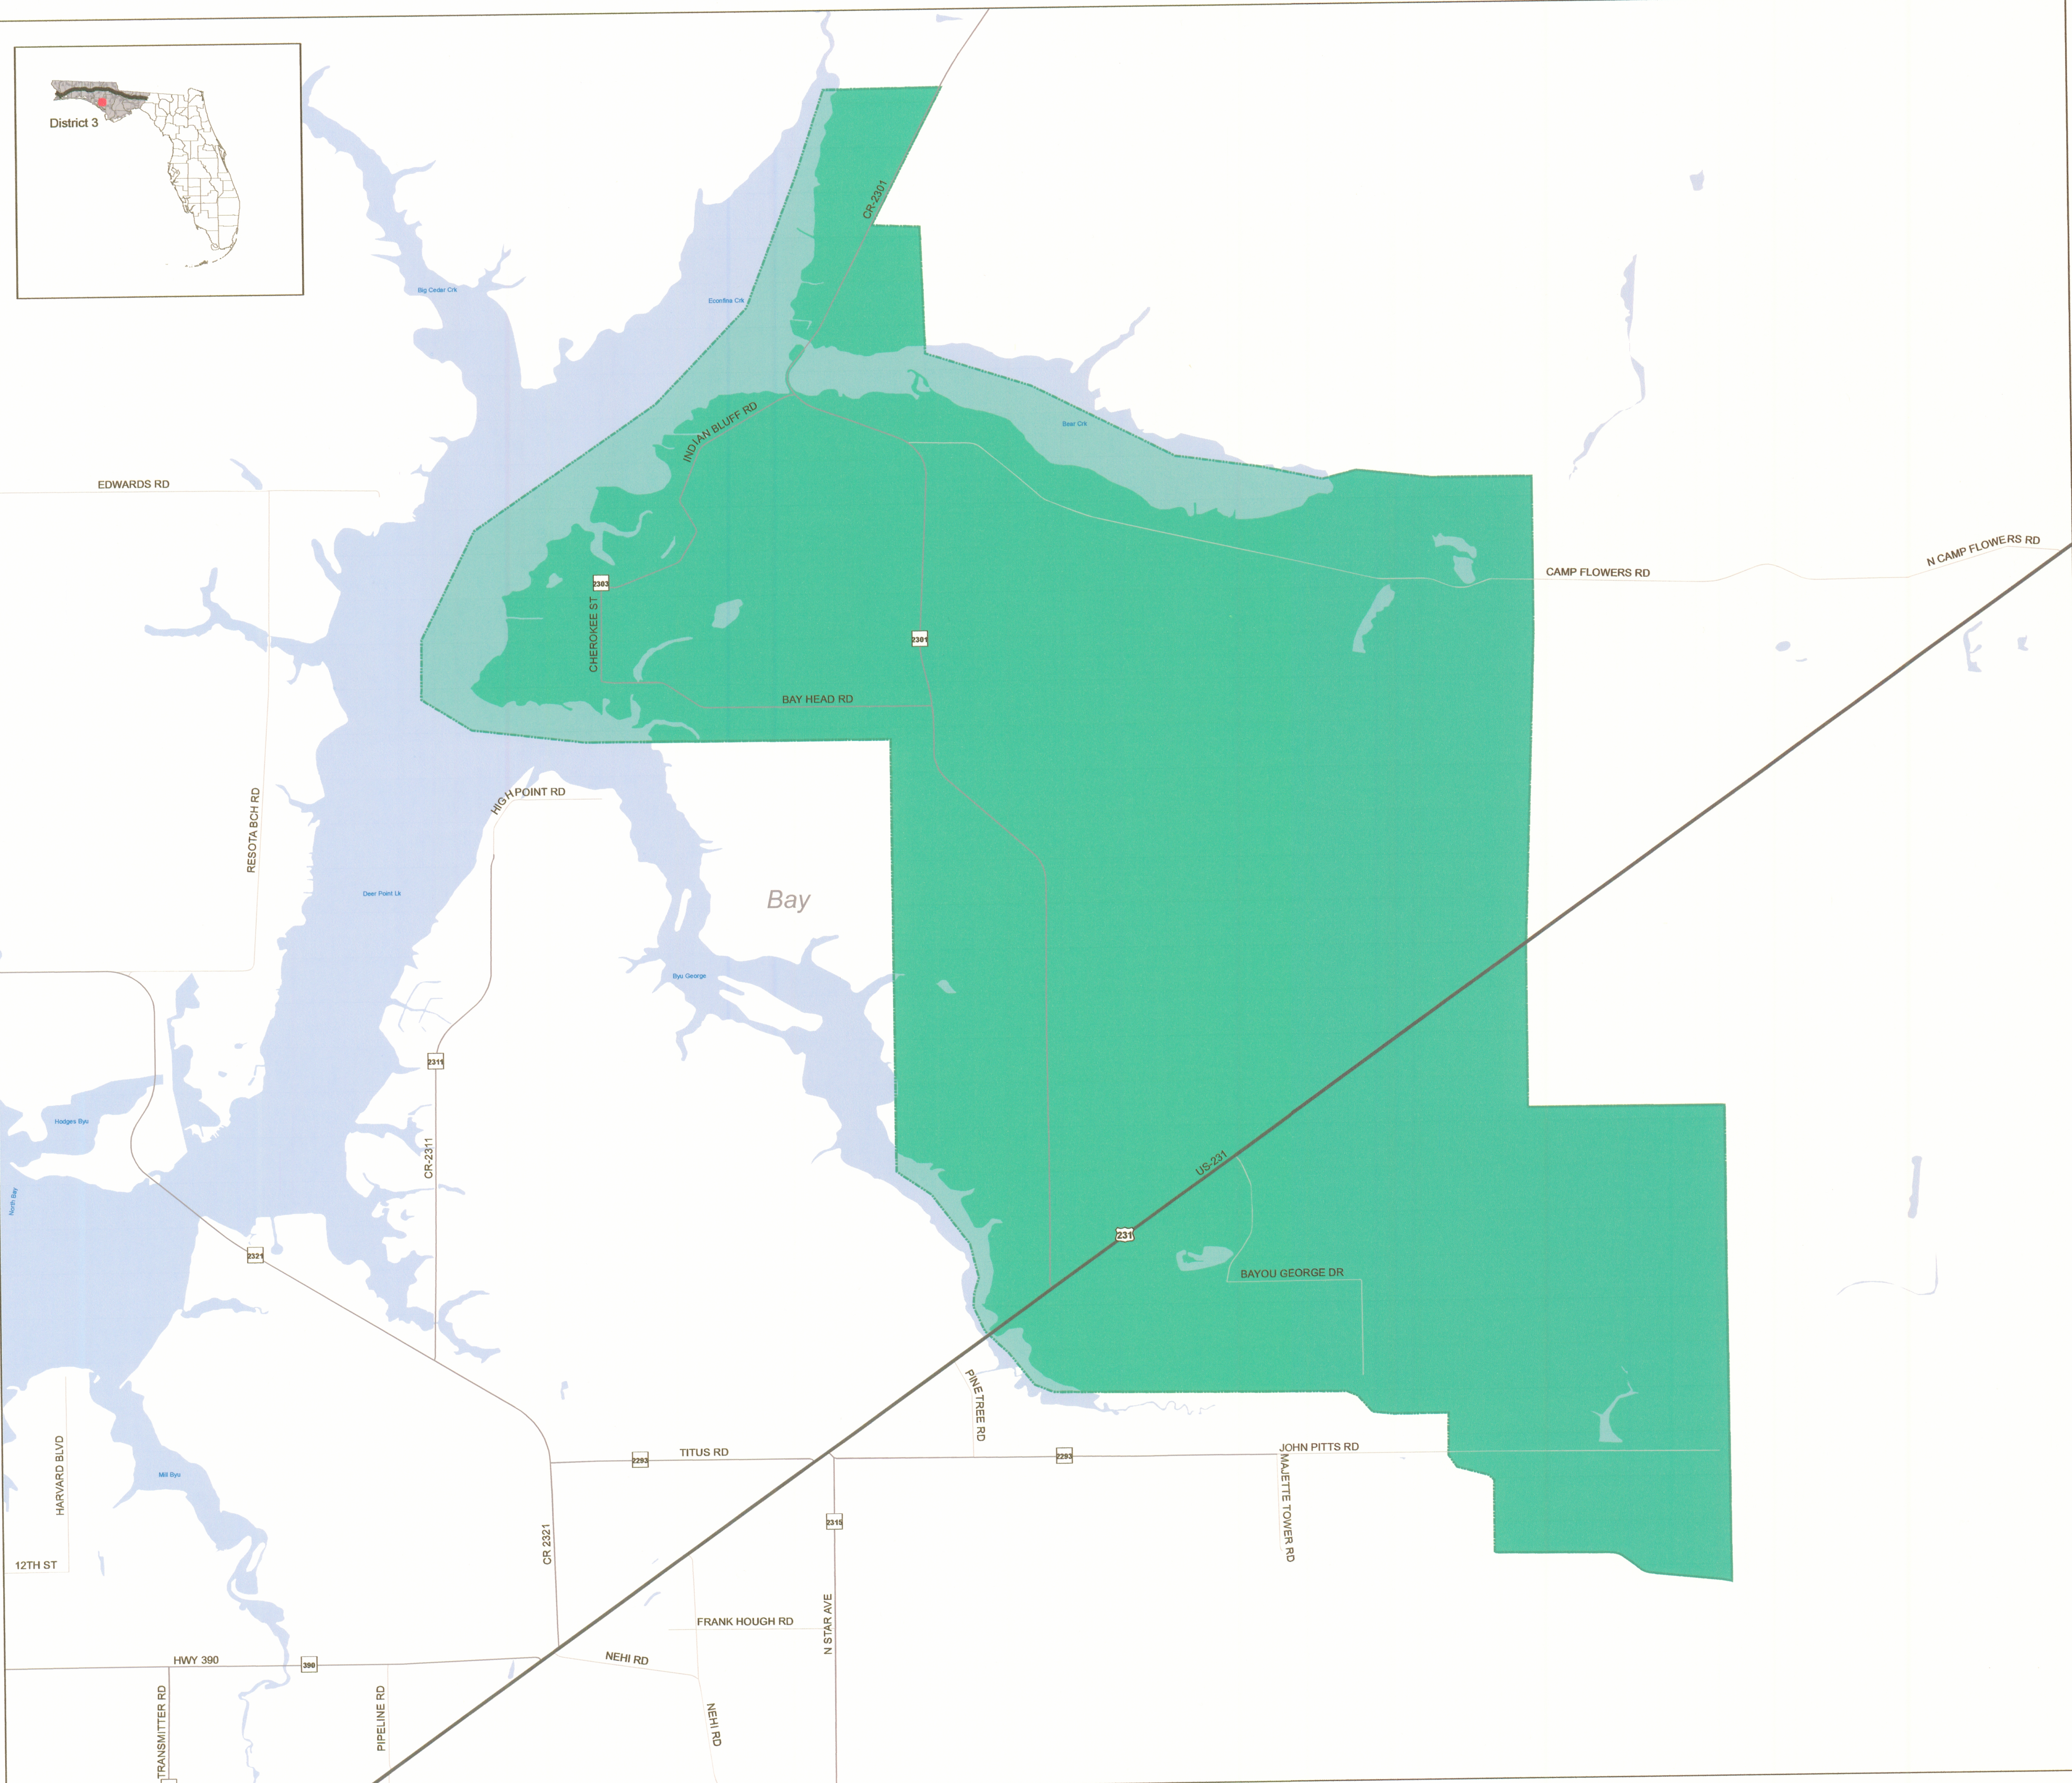

# 2010 URBAN BOUNDARIES

## Panama City Northeast

Bay County, Florida

**Legend**  
 2010 Adjusted FHWA Boundary

1:25,000

Recommended by:

12-4-13 Chairman Bay County  
Date TPO

12-5-13 Florida Department of  
Date Transportation

Approved by: