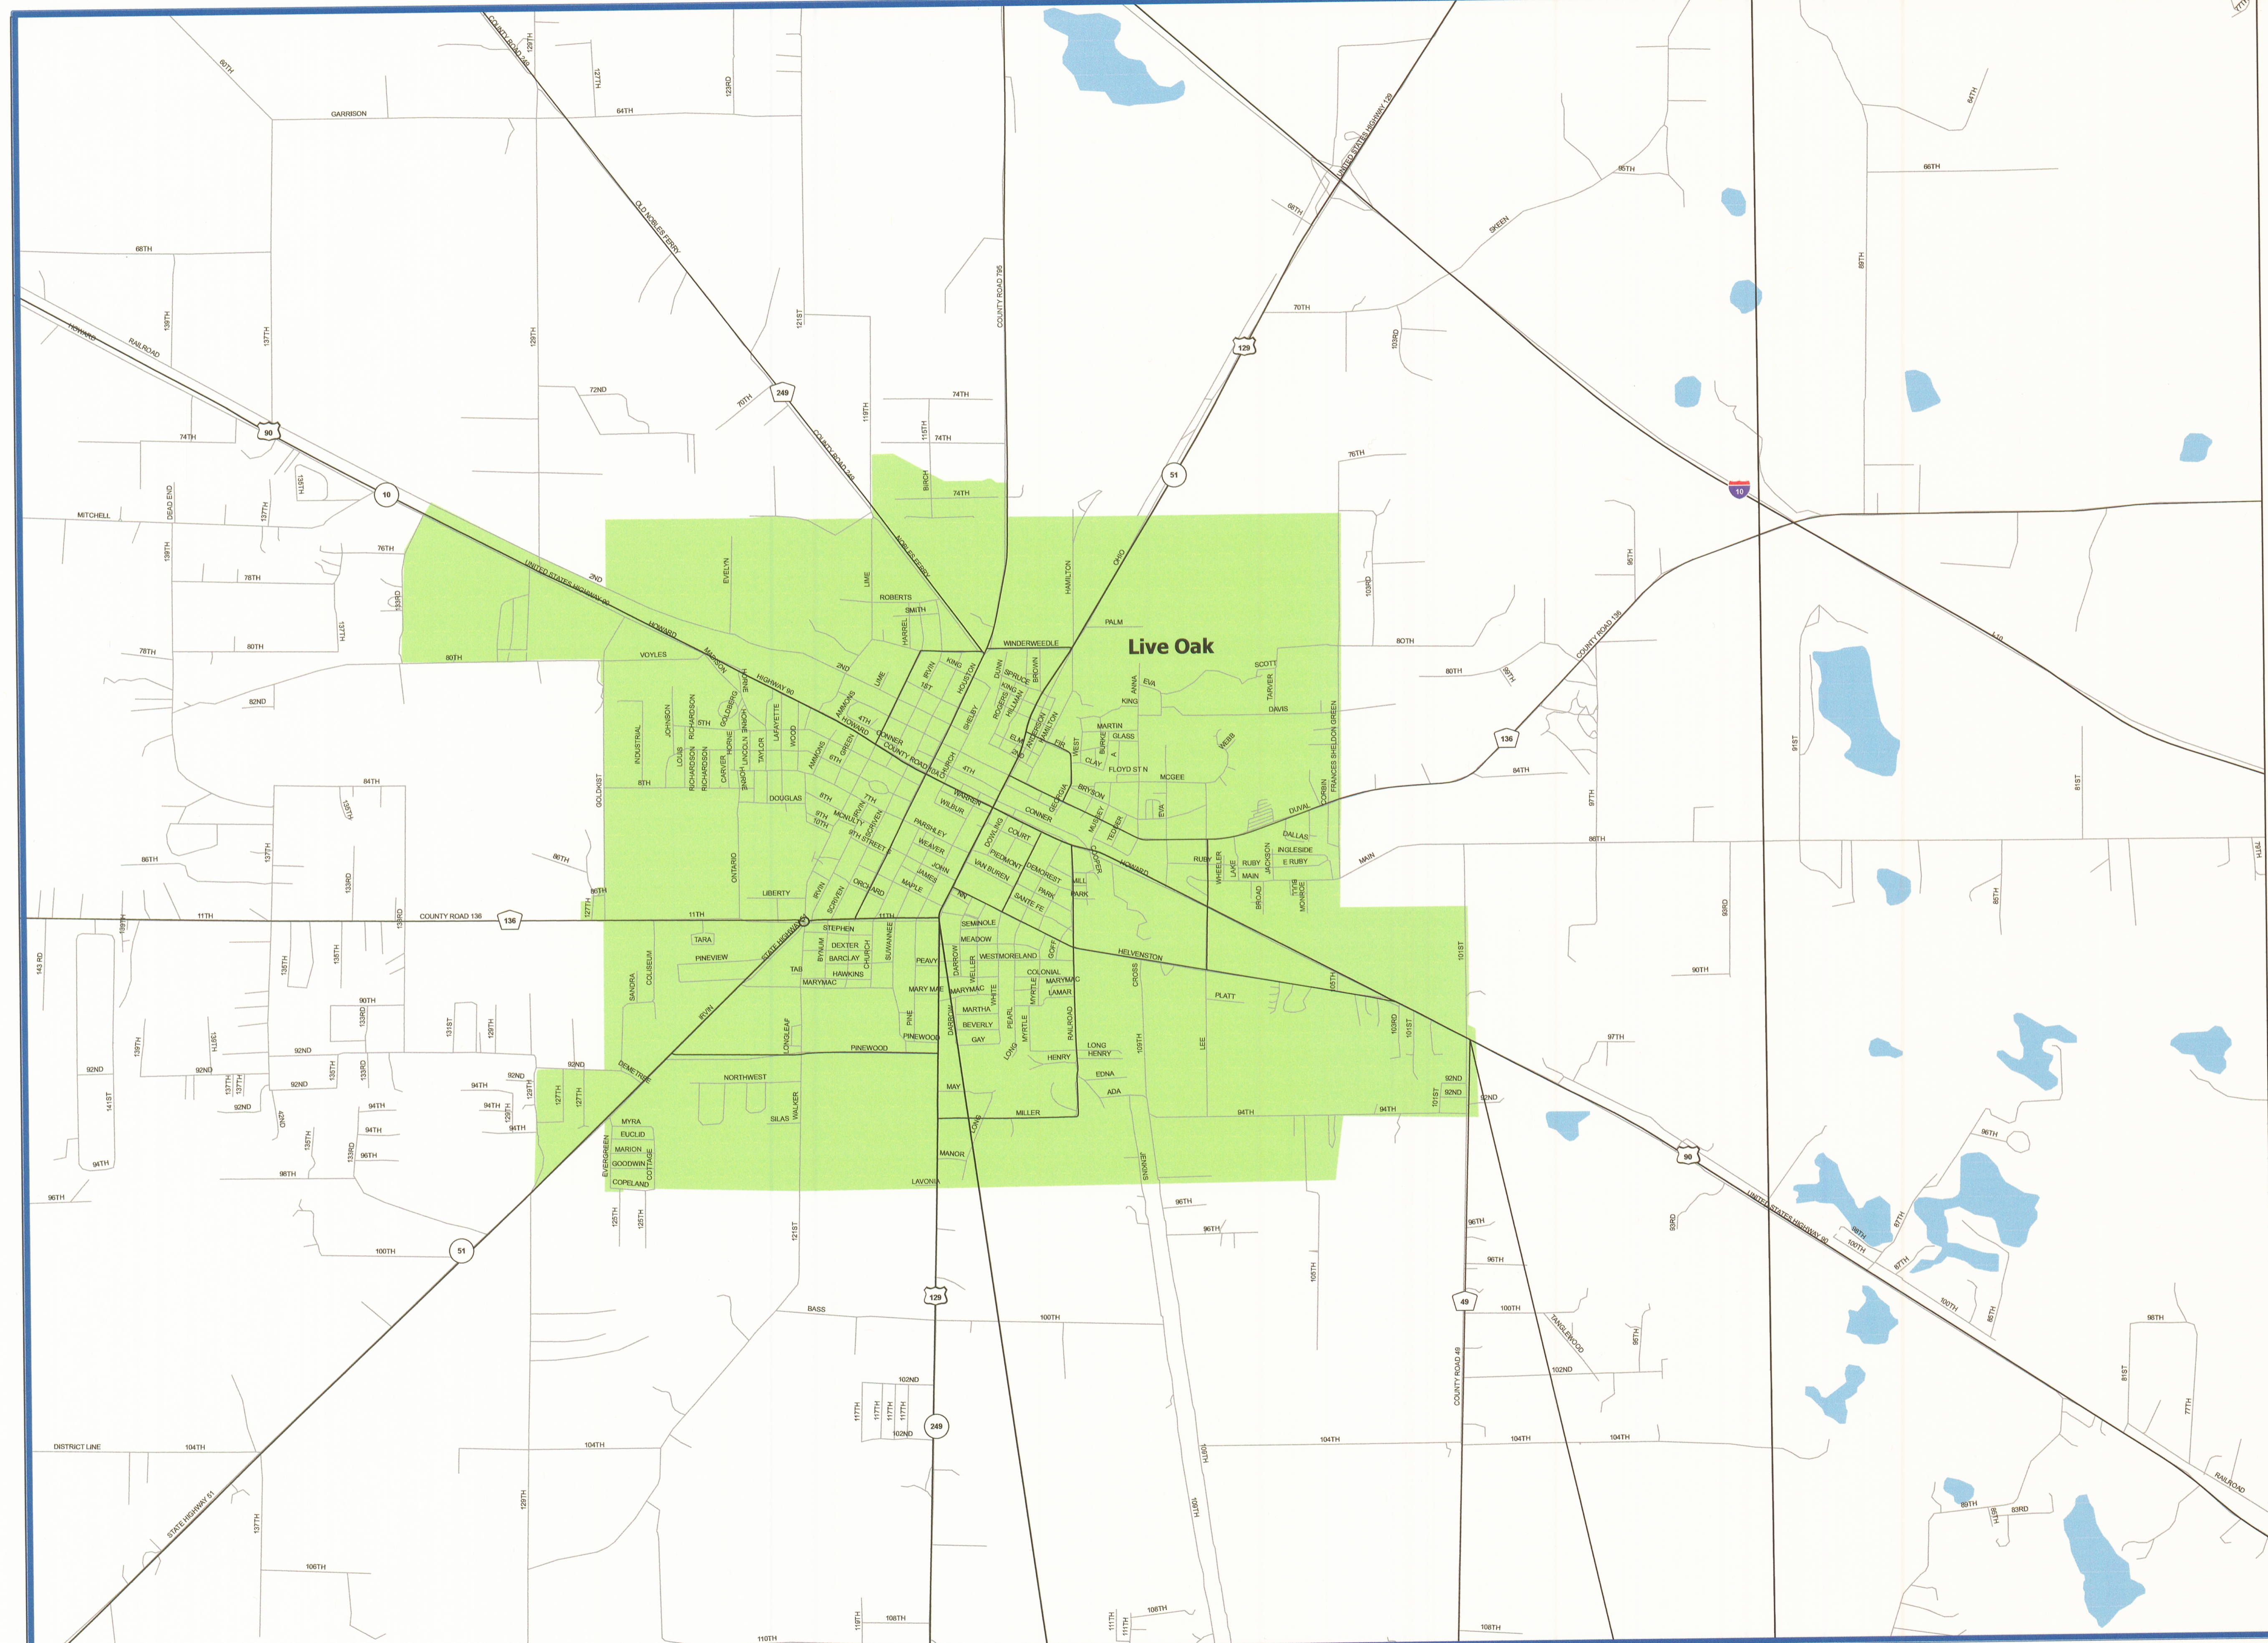

**2010
URBAN AREA
BOUNDARIES**

*Live Oak
Suwannee County, Florida*

Legend

 2010 FHWA Urban Area

Recommended by:

 Chairman of the Suwannee County Commission 11-15-12 Date

 Mayor of the City of Live Oak 11-15-13 Date