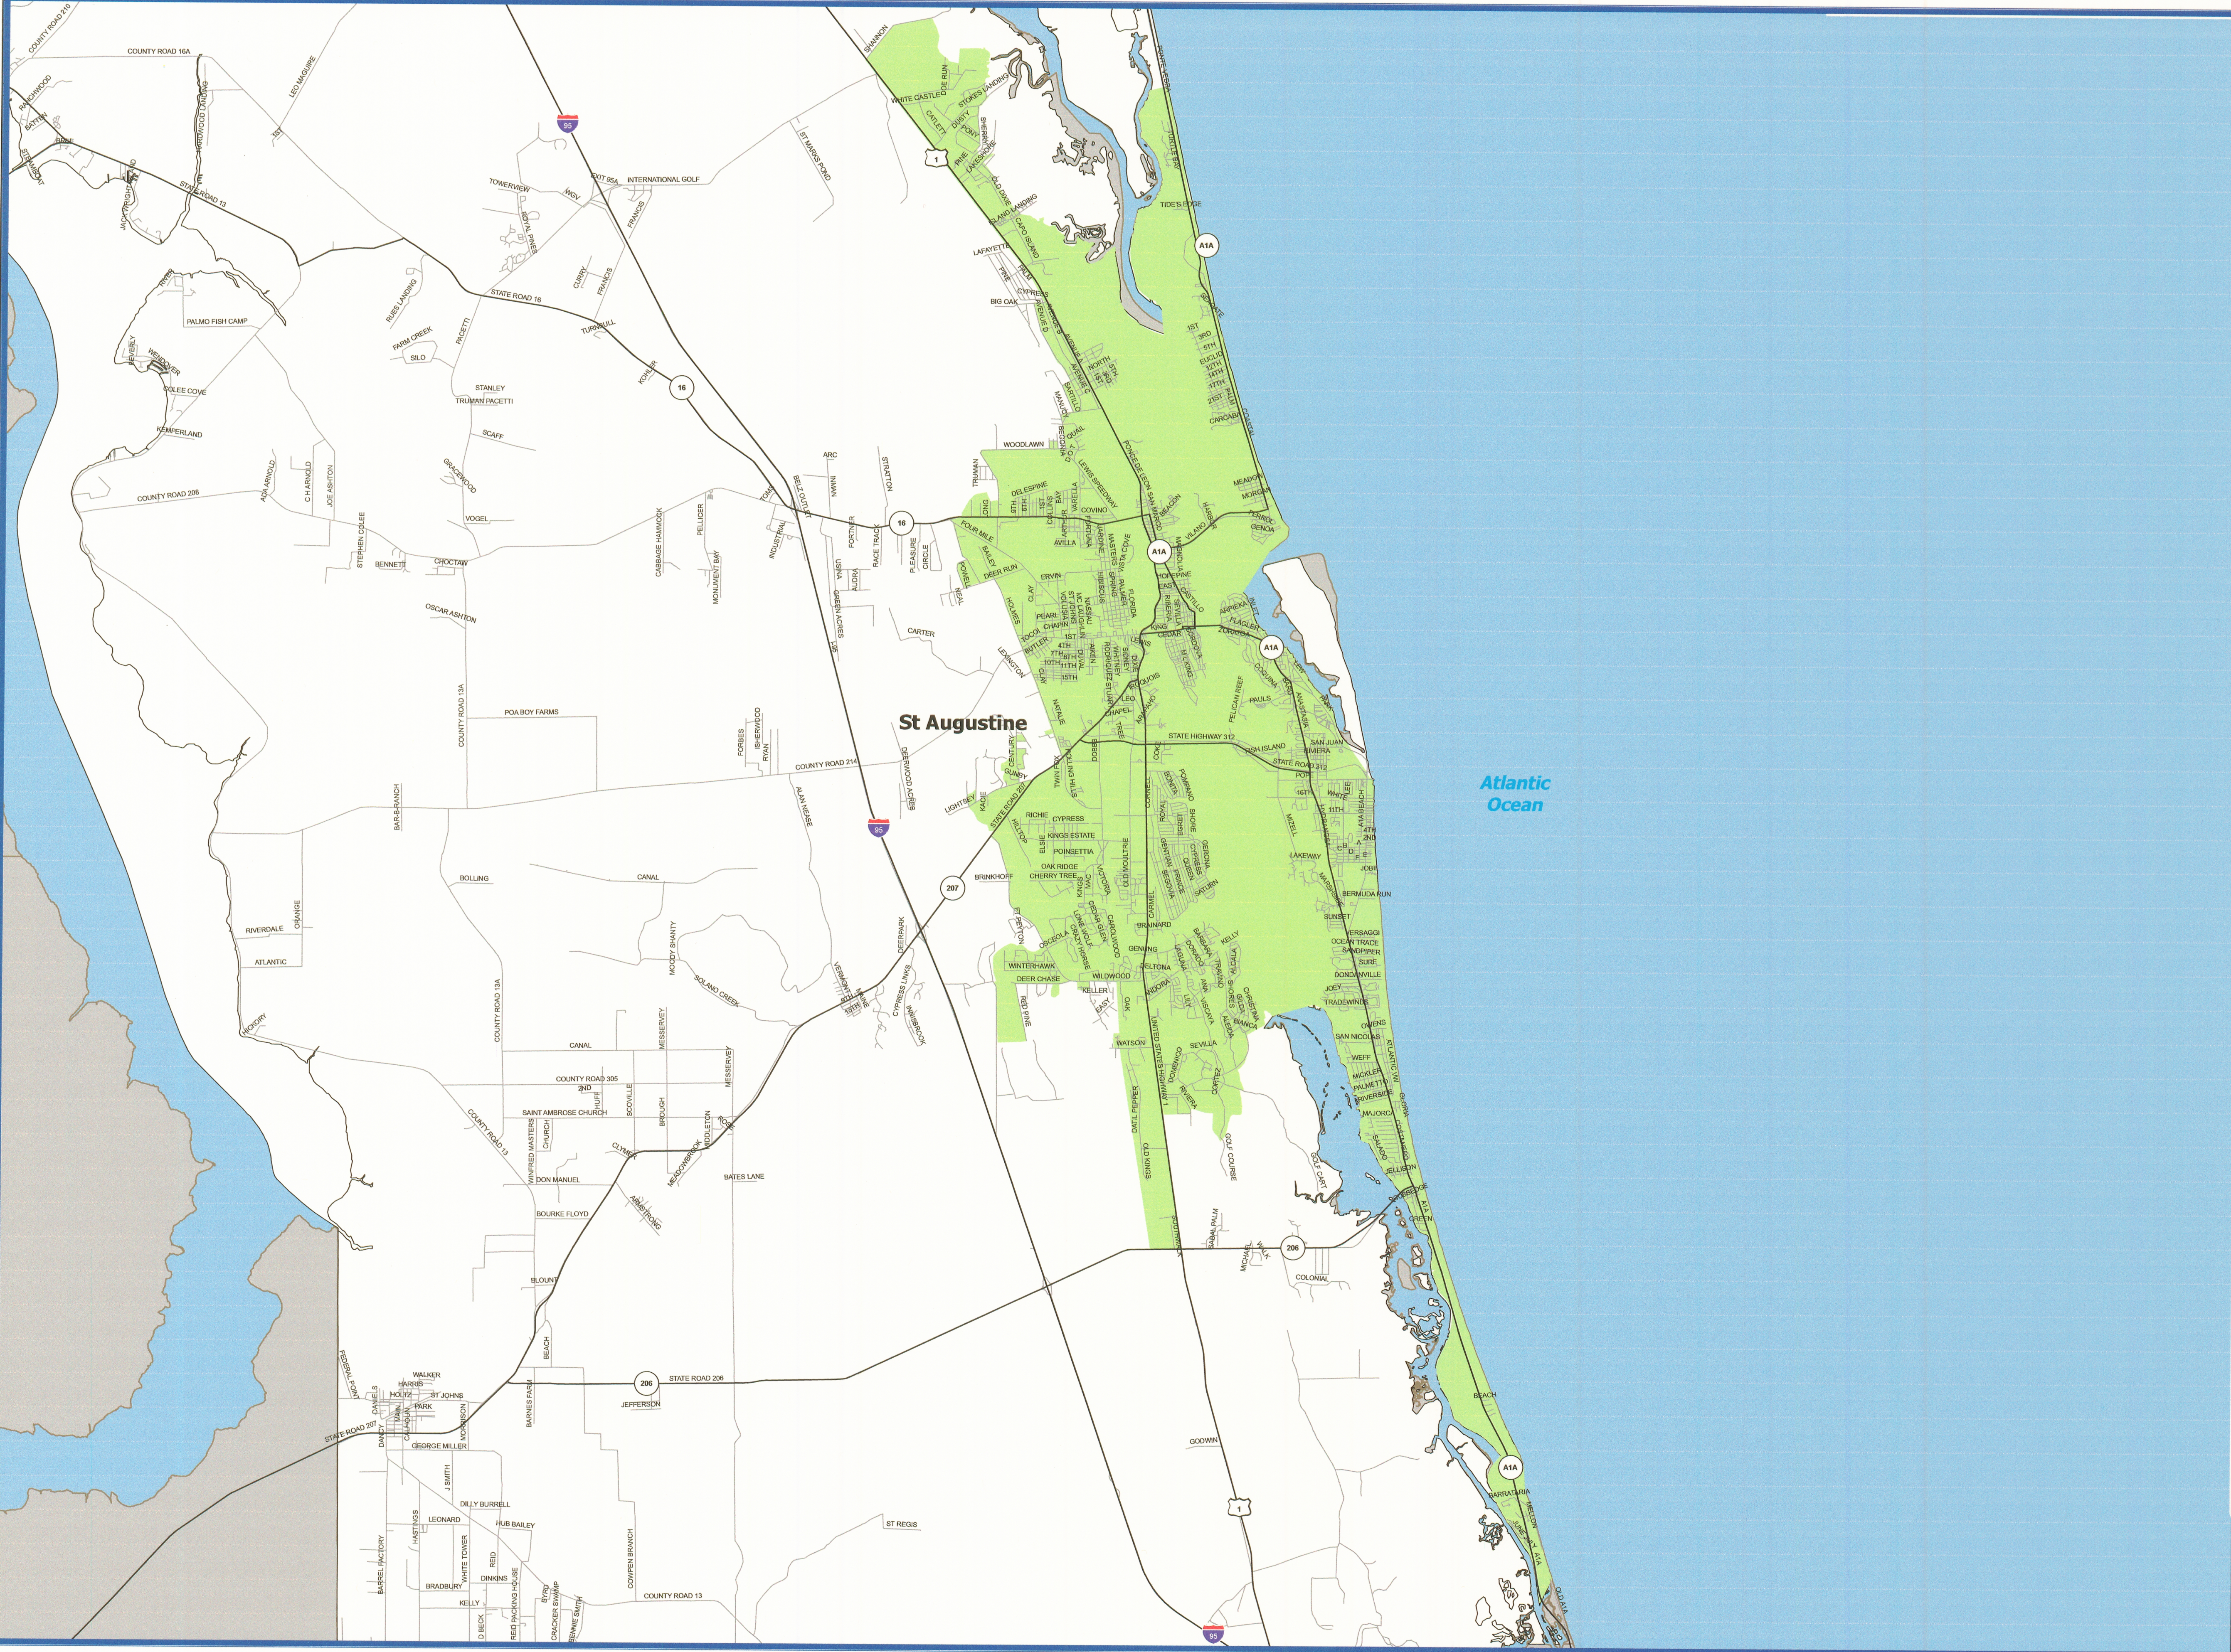

2010
URBAN AREA
BOUNDARIES

North Florida TPO
St Augustine
St Johns County, Florida

Legend

 2010 FHWA Urban Area

Recommended by:

Chairman of the NFTAPO 11-14-13
Date

Florida Department of Transportation 12/10/13
Date

Approved by:

Federal Highway Administration 12/19/2013
Date