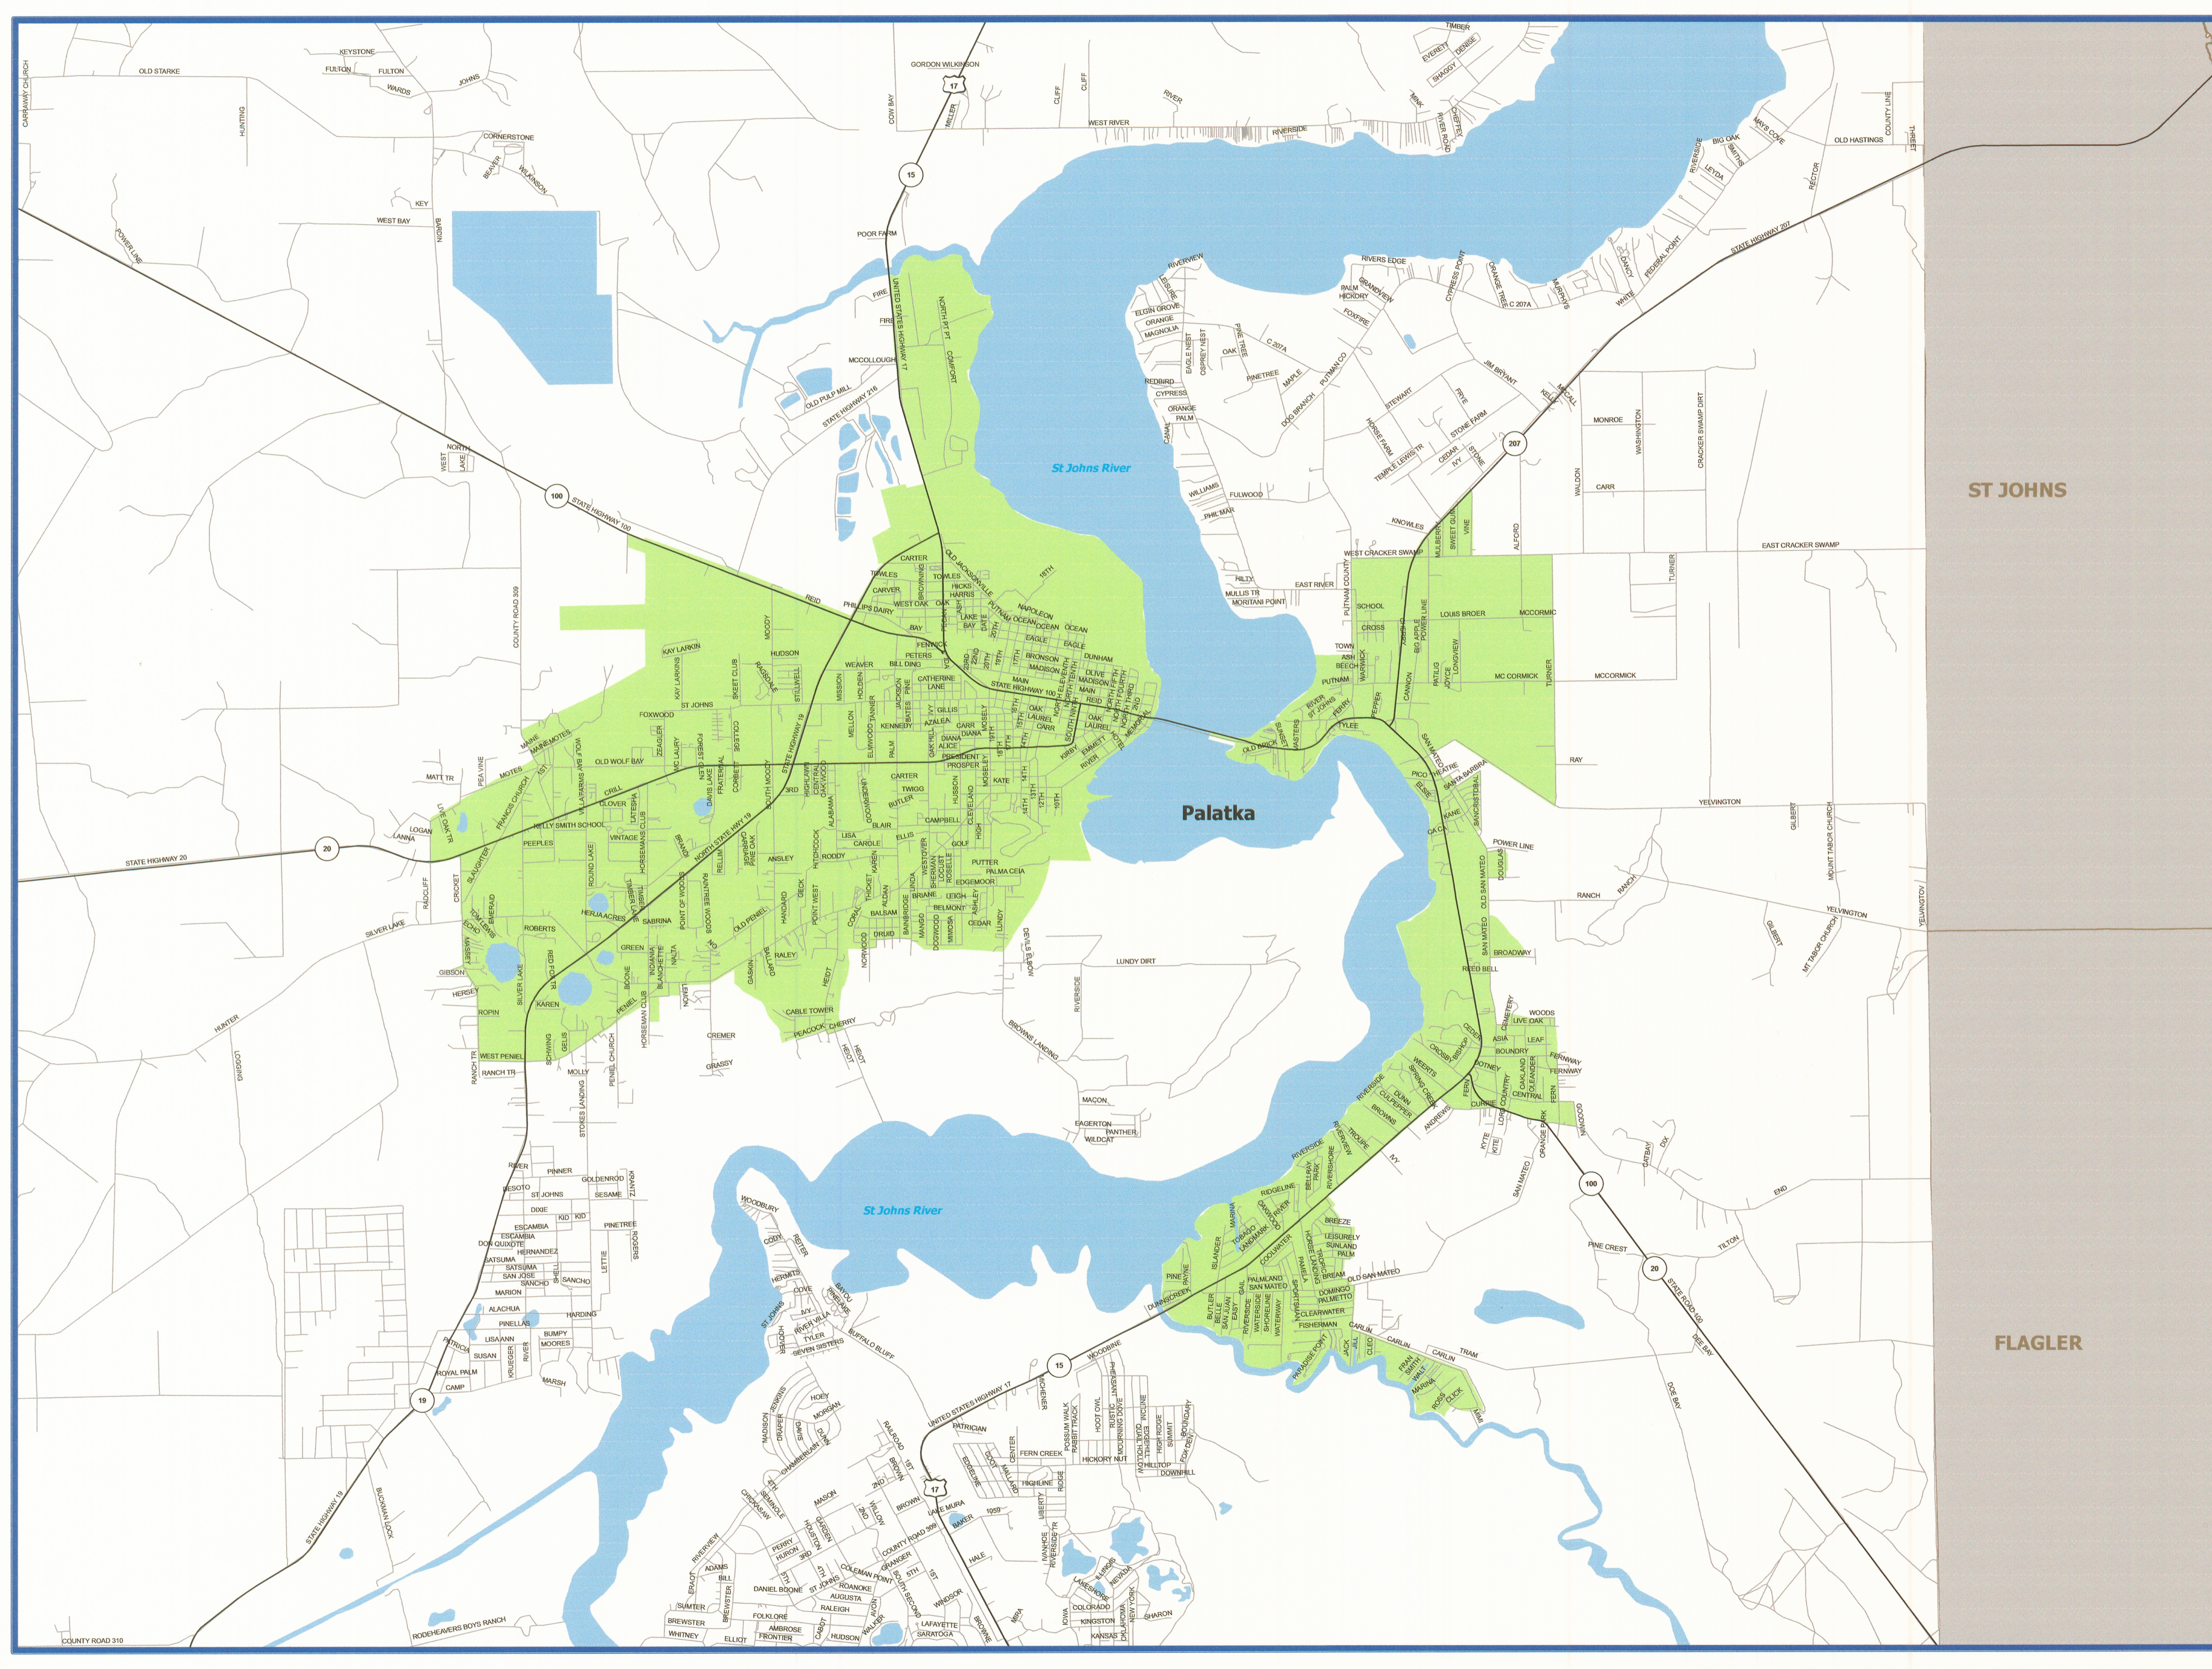

2010 URBAN AREA BOUNDARIES

Palatka Putnam County, Florida

Legend

2010 FHWA Urban Area

Recommended by:

Wanda S. Hines
Chairman of the Putnam County Commission

11-12-13
Date

Jo Van Mygh
Mayor of the City of Palatka

11-7-2013
Date

Shay Green
Florida Department of Transportation

12/10/13
Date

Approved by:

Carl J. Ghisla
Federal Highway Administration

12/19/2013
Date

ST JOHNS

FLAGLER