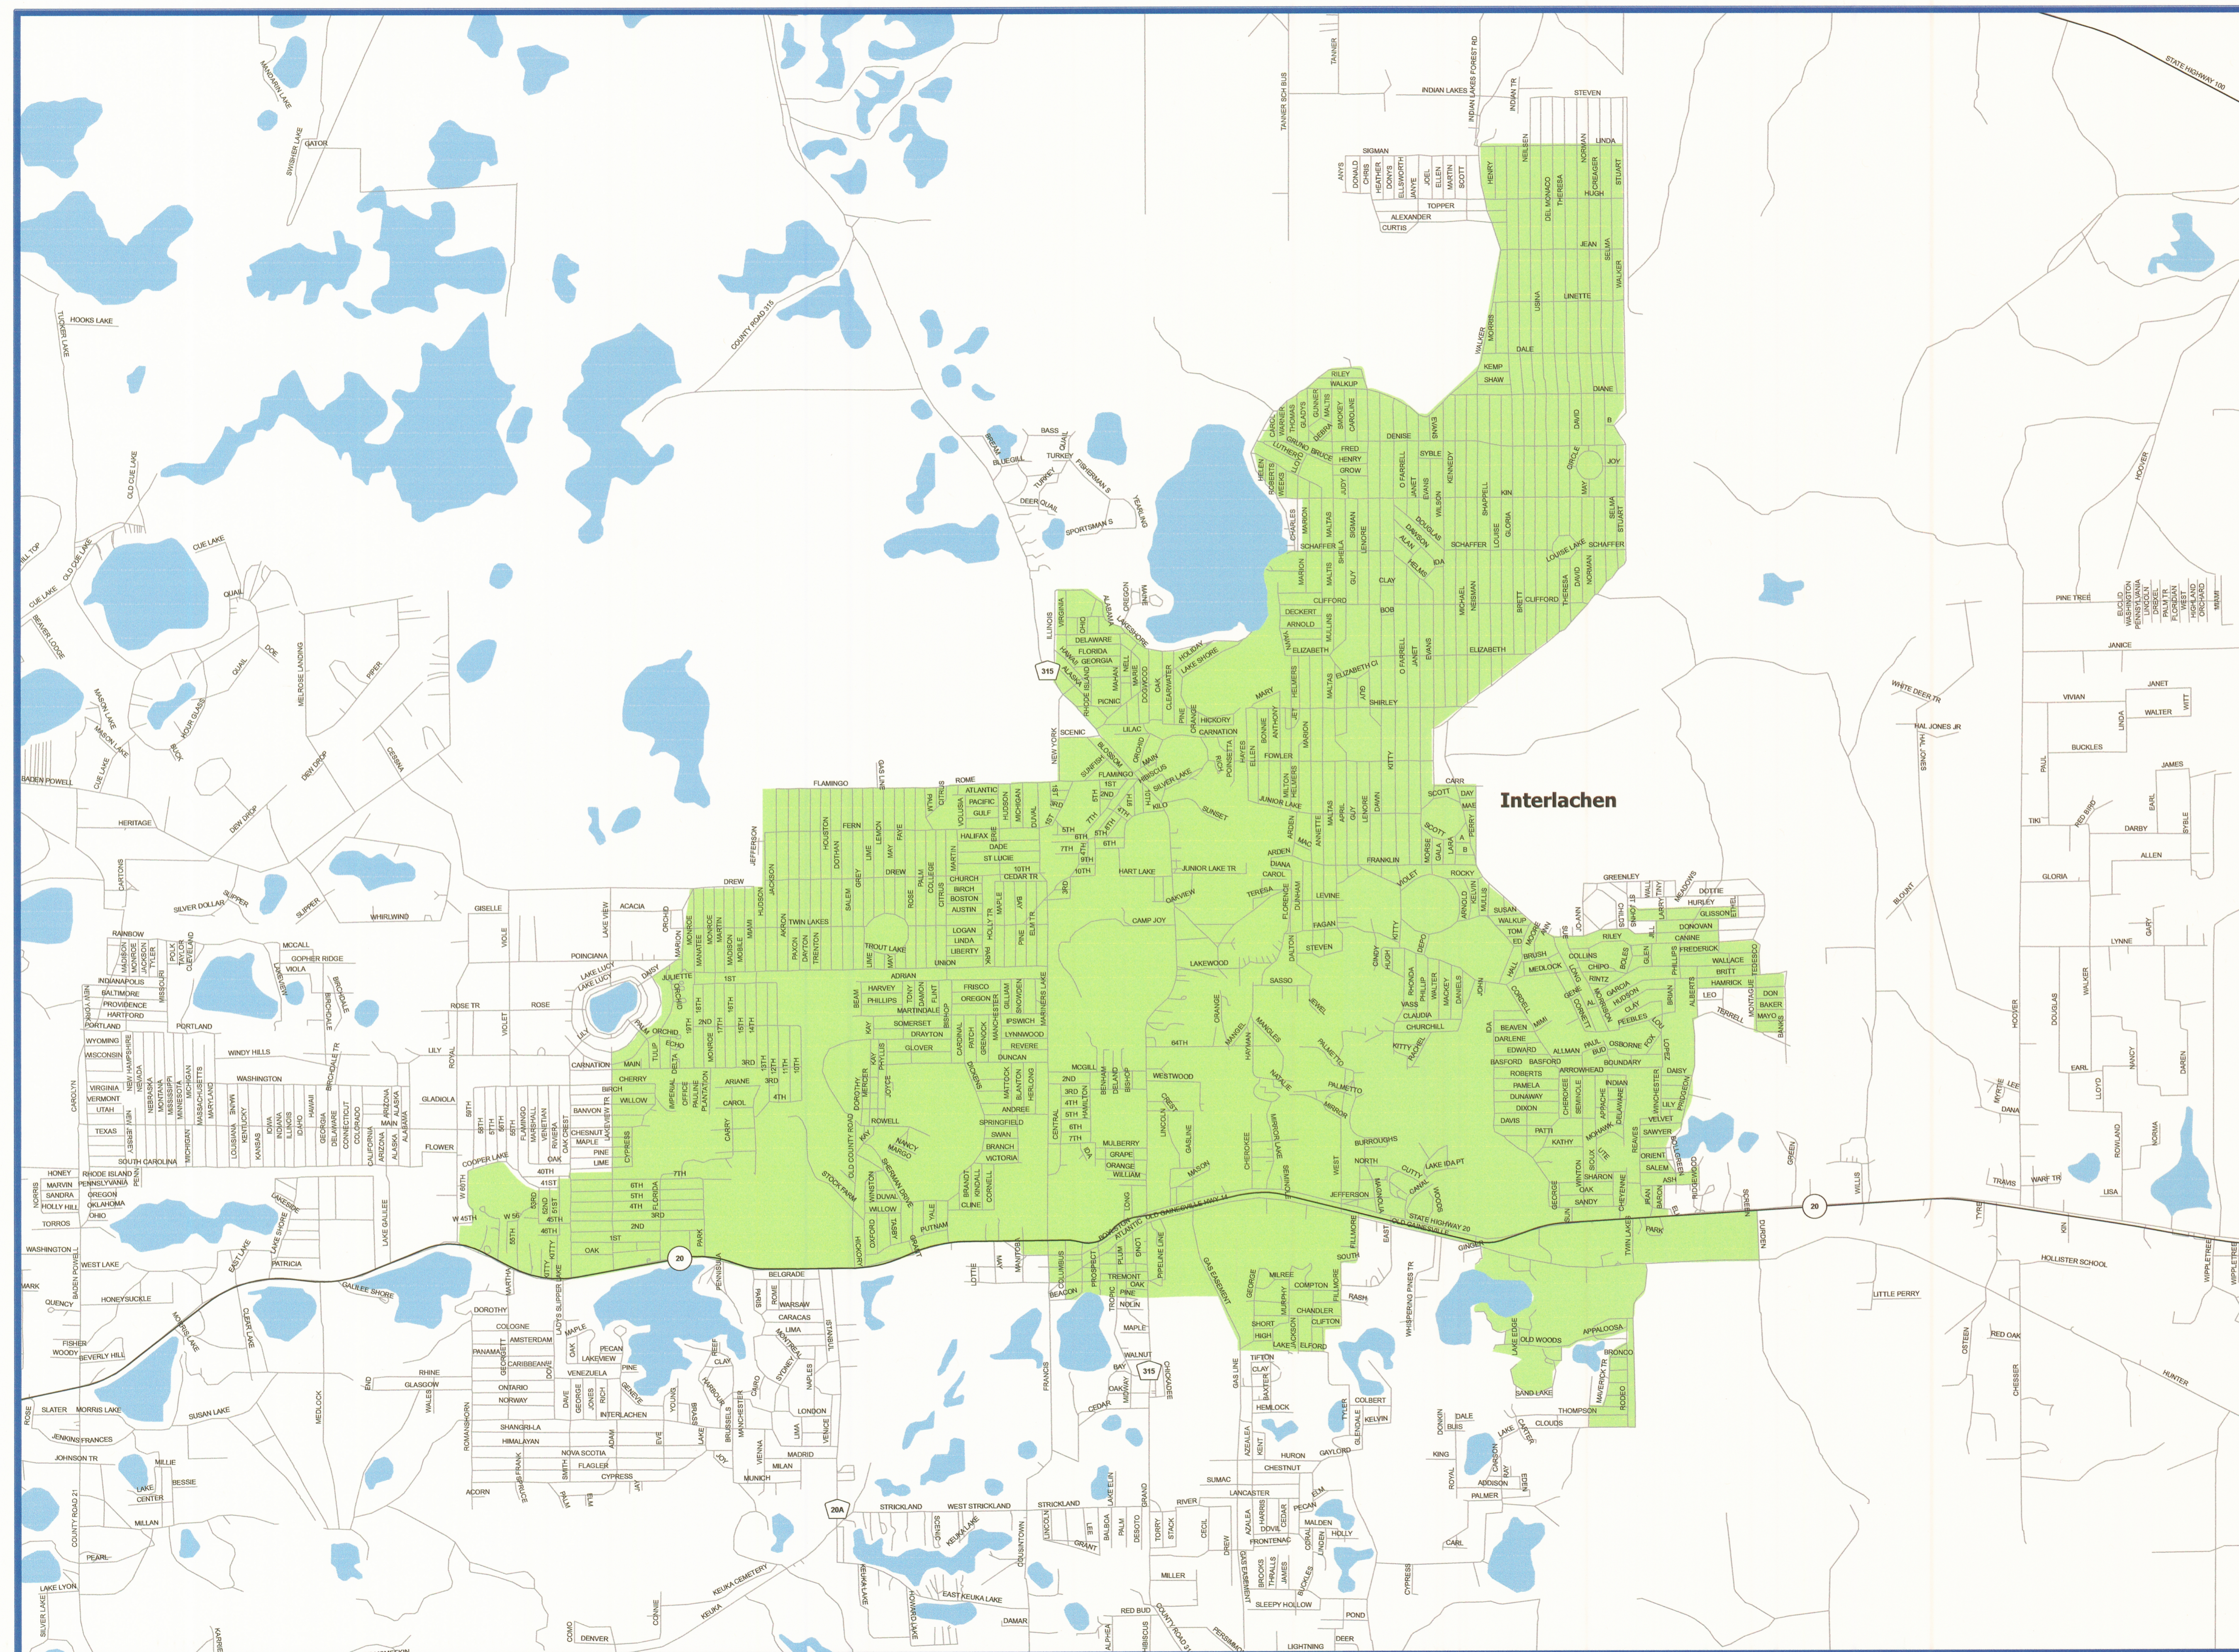

2010
URBAN AREA
BOUNDARIES

Interlachen
Putnam County, Florida

Legend

 2010 FHWA Urban Area

Recommended by:

Nancy S. Harris
Chairman of the Putnam County Commission

11/12/13
Date

John R. Lewis
Mayor of the City of Interlachen