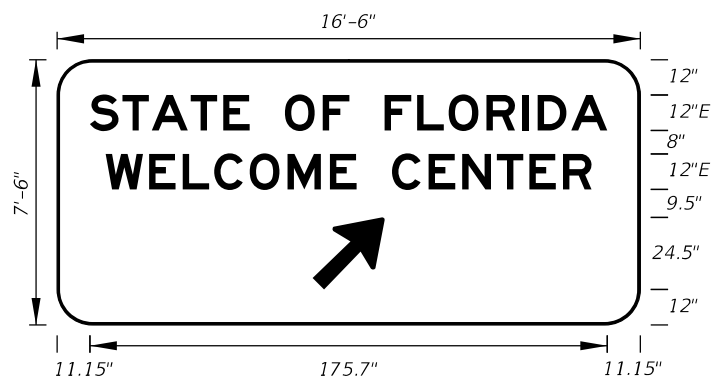

FTP-11-06
16'-6" X 7'-6"
12" Radii 2" Border
12" Series E Legend
Blue Background
White Legend and Border