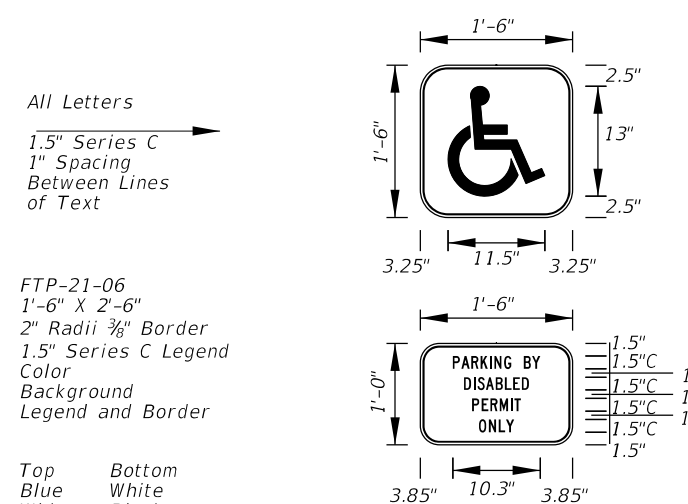

FTP-21-06
1'-6" X 1'-0"
2" Radii 3/8" Border
1.5" Series C Legend
Color
Background
Legend and Border

Top Bottom
Blue White
White Black