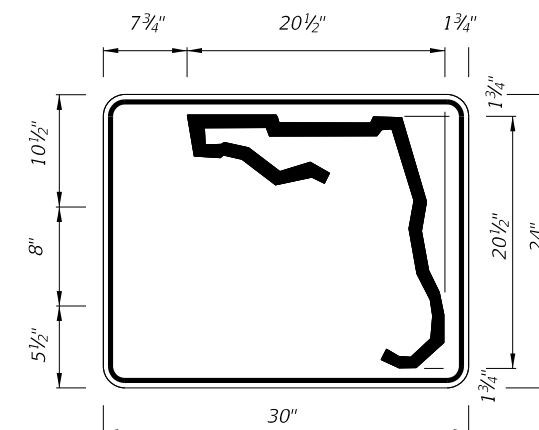

3 or 4 DIGITS

INDEPENDENT USE OTHER THAN FREEWAY