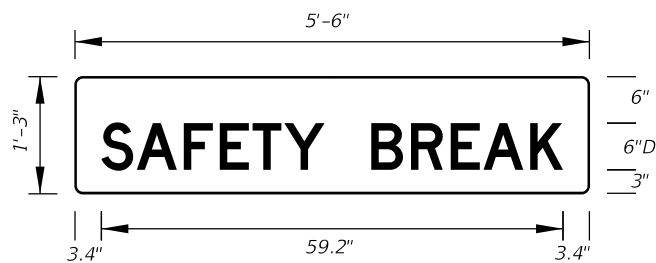

REVISION

DESCRIPTION:

FY 2017-18
DESIGN STANDARDS

SPECIAL SIGN DETAILS

INDEX NO.
17355

SHEET NO.
8 of 11

FTP-75-06
5'-6" X 1'-3"
1" Radii
6" Series D Legend
Blue Background
White Legend

FTP-76-06
5'-6" X 1'-3"
1" Radii
8" Series D Legend
Blue Background
White Legend