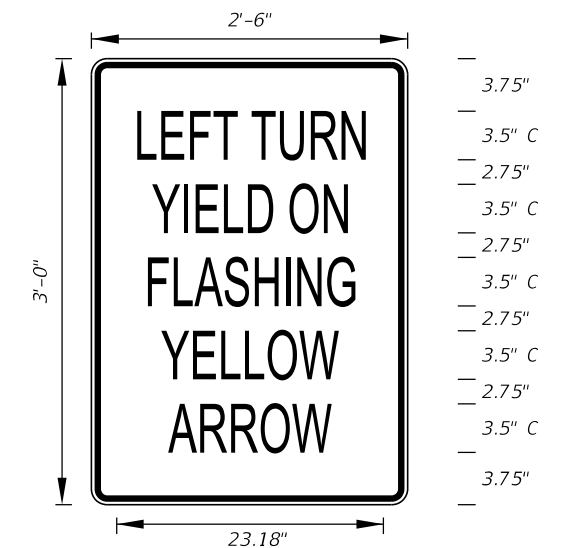

FTP-85-13
3' X 2'-6"
1.875" Radii 3/4" Border

3.5" Series C Legend
White Background
Black Legend and Border

10/14/2016 8:43:36 AM

LAST REVISION	DESCRIPTION:
07/01/14