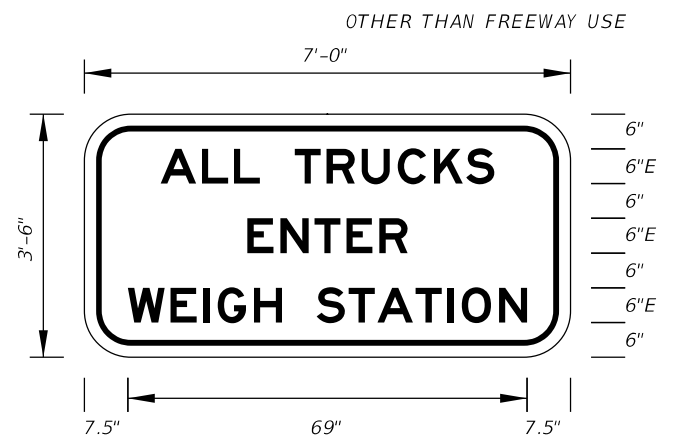

FTP-1-06
11'-6" X 5'-6"
9" Radii 2" Border

10" Series E Legend
White Background
Black Legend and Border

FTP-2-06
7' X 3'-6"
6" Radii 2" Border

6" Series E Legend
White Background
Black Legend and Border

FTP-3-06
4' X 3'-6"
6" Radii 2" Border