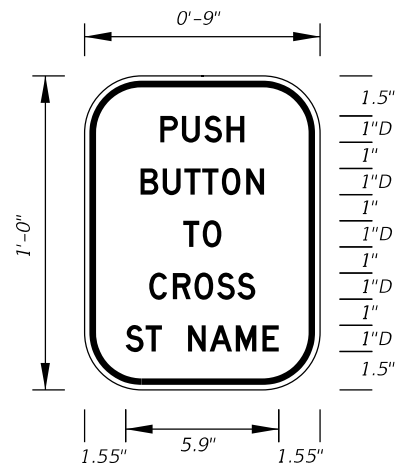

- Notes:
- All Legend Series "D".
 - Color: Yellow Legend and Border on Blue Background.
 - When used on a guide sign, marker must be overlaid on a rectangular Yellow Background as shown in chart.

SIGN	DIMENSIONS												**
	A	B	C	D	E	F	G	H	J	K	R	S	
4 DIGIT POST MOUNTED	25 1/8"	42"	3 1/4"	10"	4"	4"	8"	8"	8 3/8"	22"	5"	8 3/4"	
2 DIGIT OVERHEAD	21 1/2"	36"	1 1/2"	7 1/2"	3"	3"	12"	4 1/2"	7 1/8"	18 1/8"	4 1/4"	7 1/2"	42" x 42"
3 DIGIT OVERHEAD	25 1/8"	42"	3 1/4"	8"	4"	4"	12"	6"	8 3/8"	22"	5"	8 3/4"	48" x 48"
4 DIGIT OVERHEAD	29 7/8"	48"	3 1/4"	8"	5"	5"	12"	8"	9 3/4"	25 5/8"	5 3/4"	10 1/4"	52" x 52"

M1-6 COUNTY ROUTE MARKER DETAIL
FTP-18-06

10/14/2016 8:43:19 AM

LAST REVISION	DESCRIPTION:
07/01/14	

FTP-23-06
2' X 2'
1.5" Radii 5/8" Border
Blue Background
White Legend and Border

INTERNATIONAL SYMBOL OF ACCESS FOR HEARING LOSS