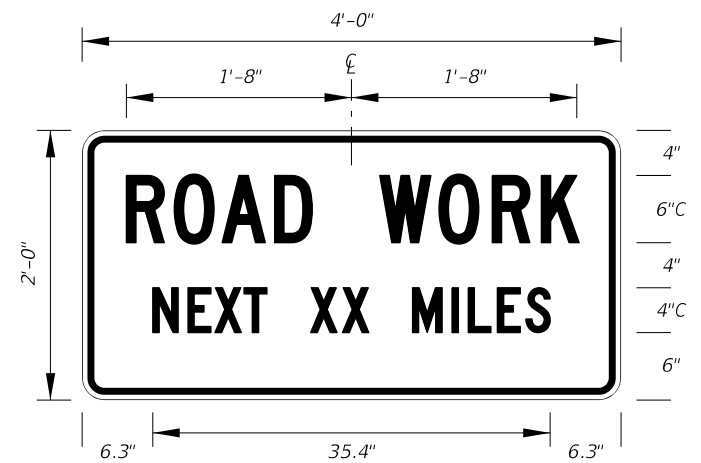

MOT-16-06
4'-6" X 2'-6"
4" Radii 3/4" Border

5" Kids Series Legend
Orange Background
Black Legend and Border

G20-1
2' X 4'
1.5" Radii 3/4" Border

Orange Background
Black Legend and Border