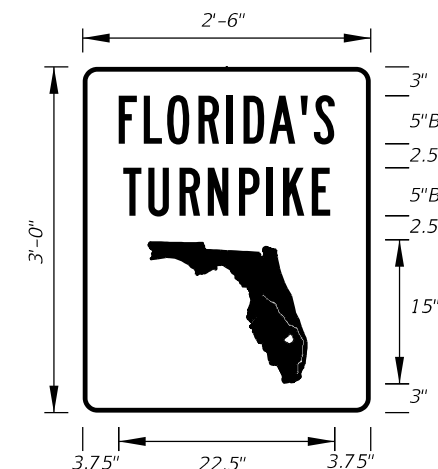

FTP-16-10
2'-6" X 3'-0"
1.5" Radii 3/4" Border
5" Series B Legend
Green Background
White Legend, Border, and Florida Symbol