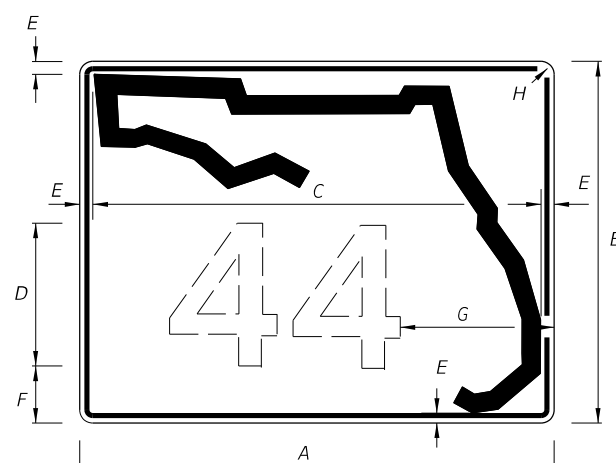

1 OR 2 DIGITS

A	B	C	D	E	F	G	H
30"	24"	26"	12"	1 1/4"	2 3/4"	8 1/4"	1 1/4"
36"	30"	32"	15"	1 1/4"	3 1/4"	8 3/4"	1 1/4"
42"	36"	38"	15"	1 1/4"	6 1/4"	11"	1 1/4"

GUIDE SIGN USE

1. Notes:
1. Florida marker shall have Black Legend with White Background.
  2. Stroke width of State outline to be 1 1/4" for Guide Sign.
  3. Numbers are series D.

FLORIDA ROUTE MARKER
FTP-17-06