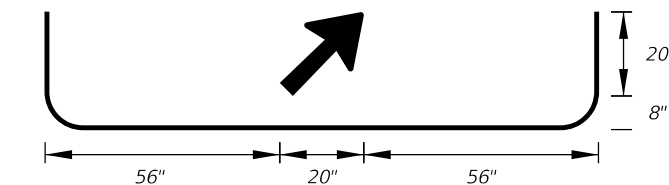

FTP-15C-06
11'-0" X 5'-6"
9" Radii 2" Border
8" Series E Legend
Blue Background
White Legend and Border