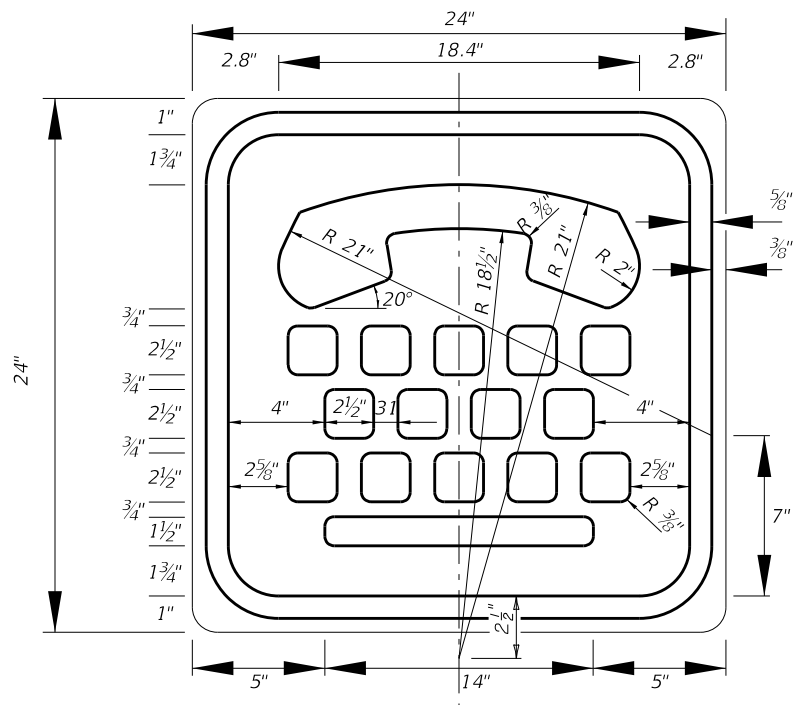

FTP-24-06
2' X 2'
1.5" Radii 5/8" Border
Blue Background
White Legend and Border

INTERNATIONAL TDD SYMBOL