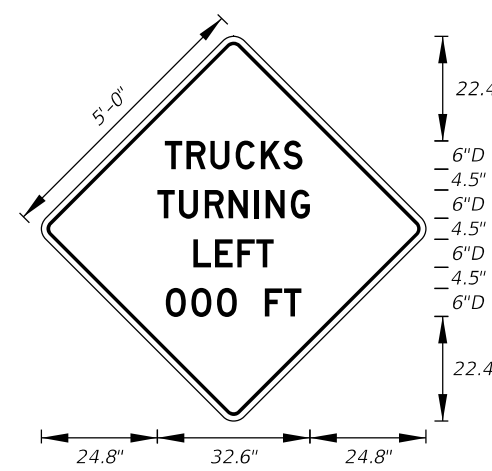

MOT-7-06
5' X 5'
2" Radii 3/4" Border
6" Series D Legend
Orange Background
Black Legend and Border