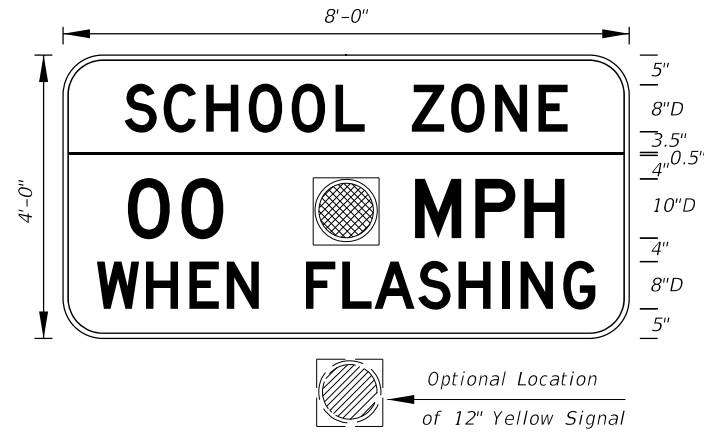

FTP-31-06
8' X 4'
6" Radii 3/4" Border
Series D Legend
Yellow Background Top
White Background Bottom
Black Legend and Border