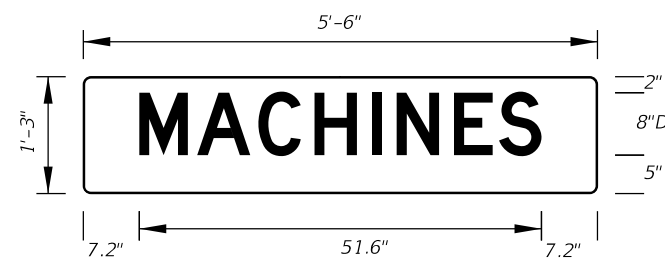

ARROW HEAD

A	3.125
B	3.625
C	6.375
D	.5
E	.625

ARROW BODY

A	B	C	D	E	F	G
6.25	3.125	3.125	3.125	5	9.25	20.5

10/14/2016 8:43:36 AM

LAST REVISION	DESCRIPTION:
07/01/14