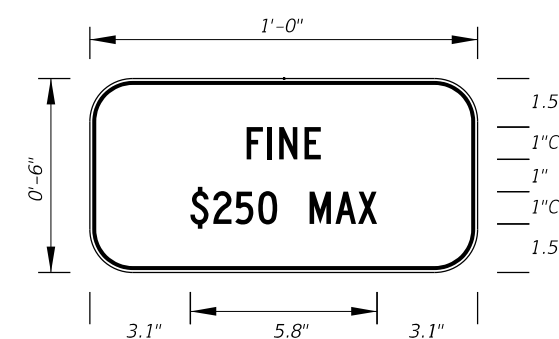

FTP-22-06
1' X 6"
1" Radii 3/8" Border
1" Series C Legend
White Background
Black Legend and Border

Supplemental Panel
for the FTP-20-06
and FTP-21-06 signs

10/14/2016 8:43:17 AM

LAST REVISION	DESCRIPTION:
07/01/14