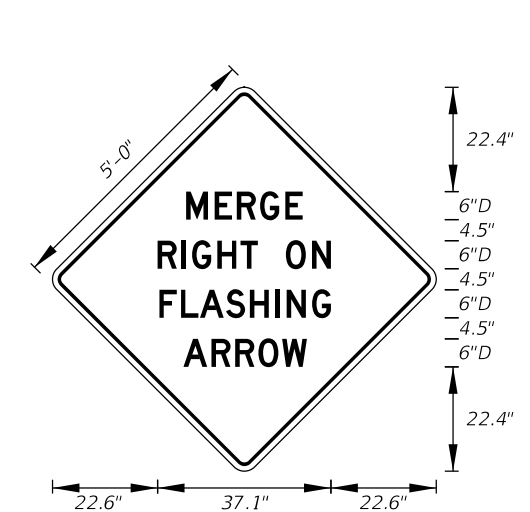

MOT-8-06
5' X 5'
2" Radii 3/4" Border
6" Series D Legend
Orange Background
Black Legend and Border