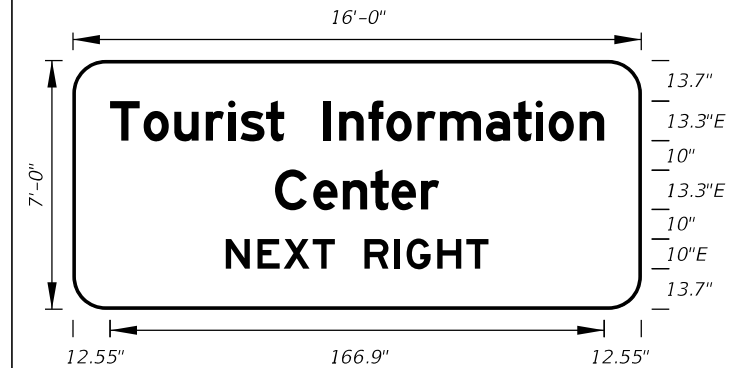

FTP-14-06
16'-0" X 7'-0"
11" Radii 2" Border
13.3 and 10" Series E Legend
Blue Background
White Legend and Border