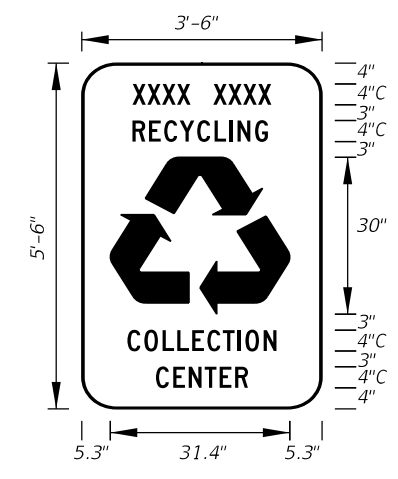

FTP-49-06
3'-6" X 5'-6"
6" Radii
4" Series C Legend
Green Background
Municipality Name Optional
White Legend, Border and Symbol