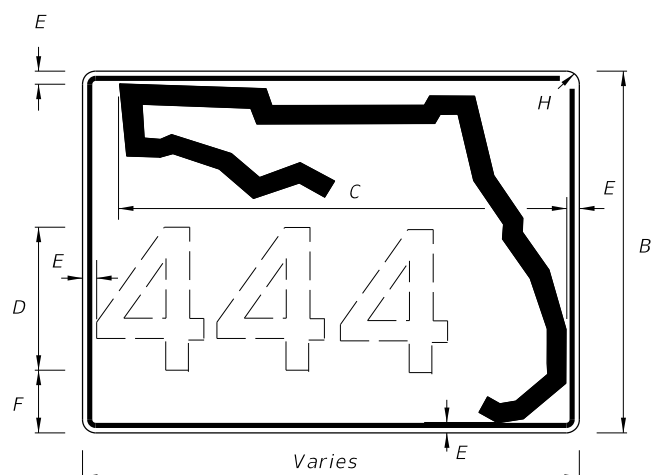

3 OR MORE DIGITS