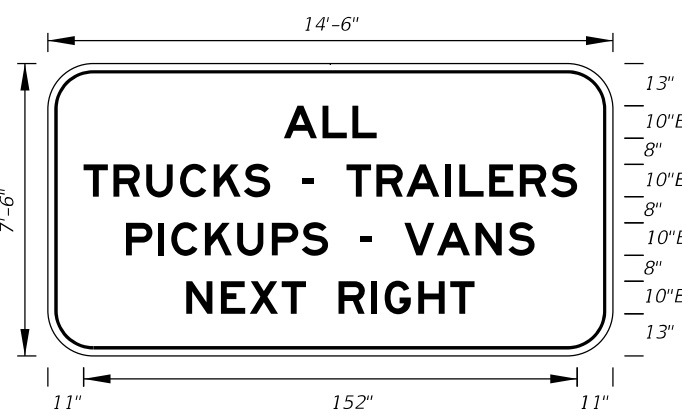

12" and 10" Series E Legend
Green Background
White Legend and Border

FTP-6A-06
14'-6" X 7'-6"
12" Radii 2" Border

On Interstate Station
Delete Pickups-Vans,
and reduce Sign height
accordingly.

FTP-6B-06
14'-6" X 7'-6"
12" Radii 2" Border