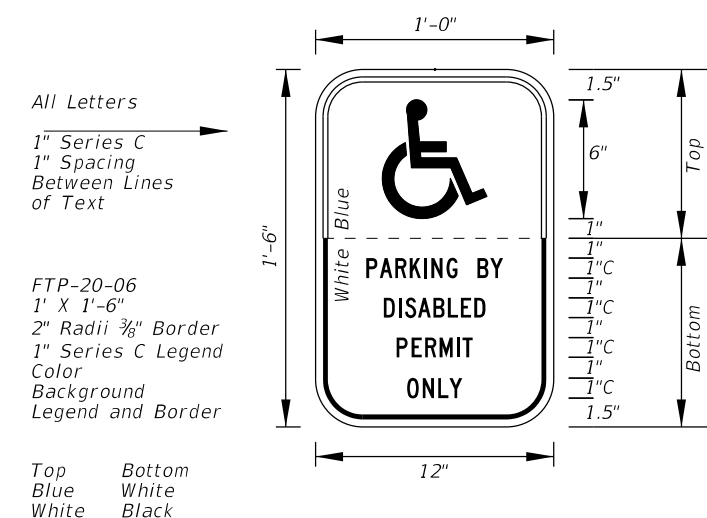

FTP-21-06
1'-6" X 1'-0"
2" Radii 3/8" Border
1.5" Series C Legend
Color
Background
Legend and Border

FTP-20-06
1' X 1'-6"
2" Radii 3/8" Border
1" Series C Legend
Color
Background
Legend and Border

Top Bottom
Blue White
White Black