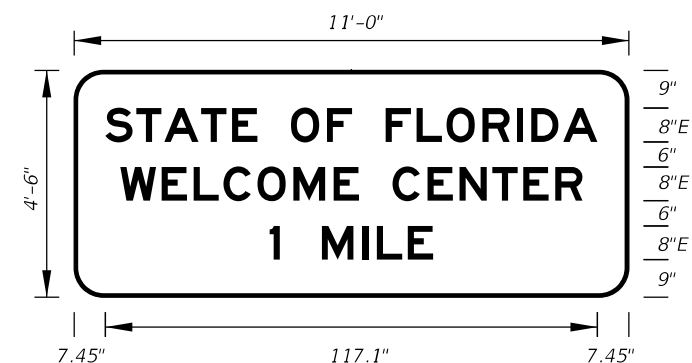

FTP-15A-06
11'-0" X 4'-6"
7" Radii 2" Border
8" Series E Legend
Blue Background
White Legend and Border