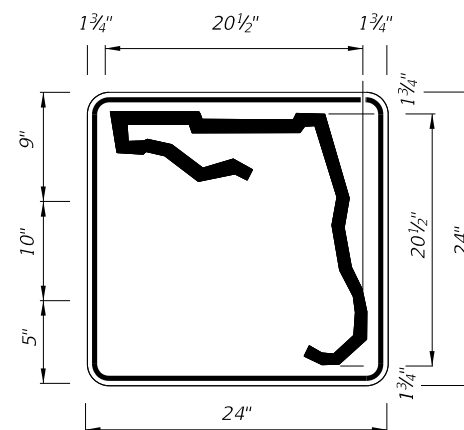

1 or 2 DIGITS