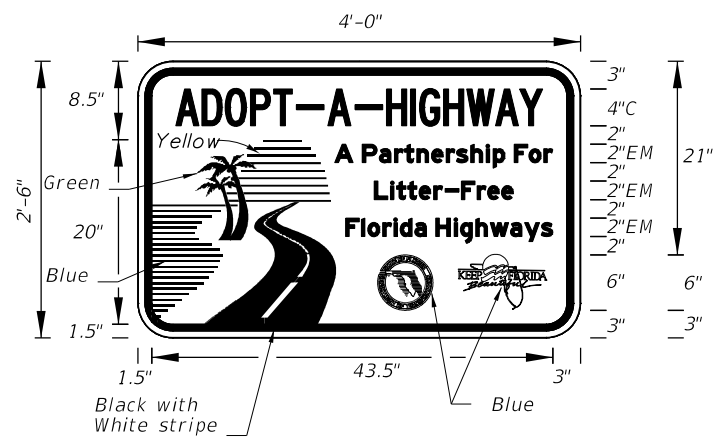

FTP-42-06
4' X 2'-6"
3" Radii
Top 4" Series C Legend
Bottom 2" Series EM Legend
White Background
Blue Legend and Border