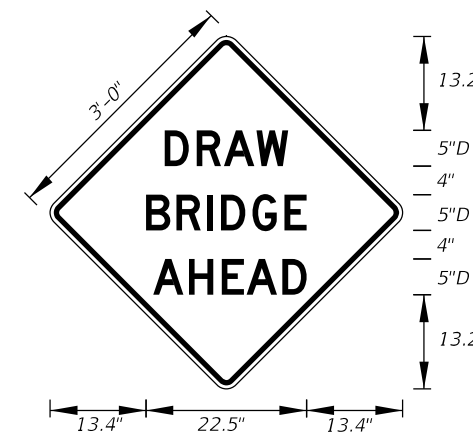

FTP-84-09
3' X 3'
1.5" Radii

5" Series D Legend
Yellow Background
Black Legend