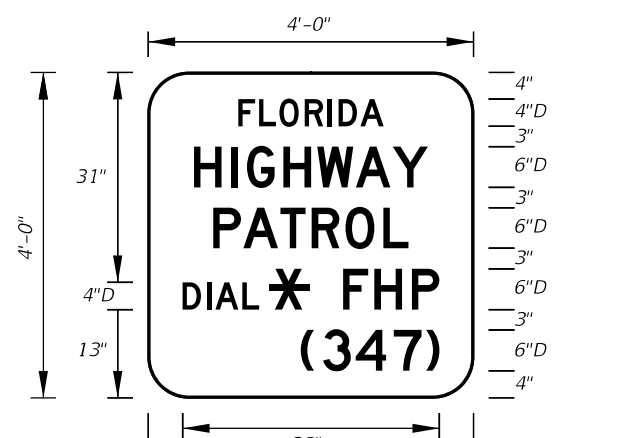

FTP-43-06
4' X 4'
6" Radii 1" Border
Top 4" Series D Legend
Bottom 6" Series D Legend
Blue Background
White Legend and Border