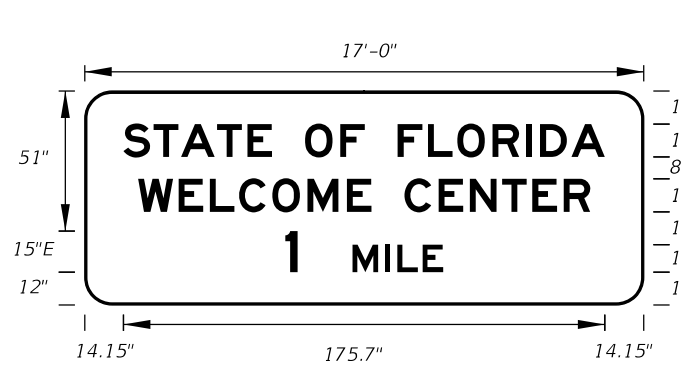

FTP-8-06
6'-6" X 2'
3" Radii 2" Border

10" Series E Legend
Green Background
White Legend and Border

Note:
FTP-8-06 to be
used with FTP-7A-06
& FTP-7B-06.

FTP-9A-06
14'-6" X 7'
11" Radii 2" Border

10" Series E Legend
Green Background
White Legend and Border