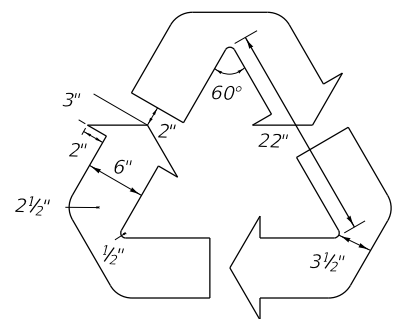

Detail for FTP-48-06 and FTP-49-06