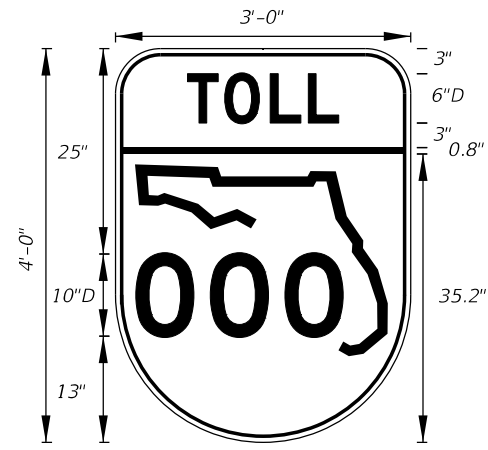

FTP-76-06
5'-6" X 1'-3"
1" Radii
8" Series D Legend
Blue Background
White Legend

FTP-80-06
3' X 4'
5" Radii 3/4" Border
6" and 10" Series D Legend
Top Yellow Background with Black Legend and Black Border
Bottom White Background with Black Legend and Border