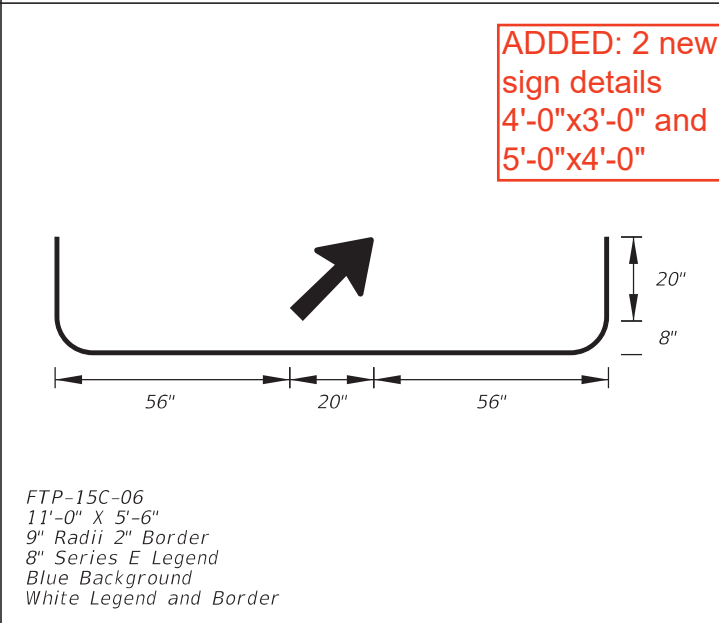

FTP-13-06
6' 0" X 5'-6"
9" Radii 2" Border
8" Series E Legend
Blue Background
White Legend and Border

ADDED: 2 new sign details
4'-0"x3'-0" and
5'-0"x4'-0"