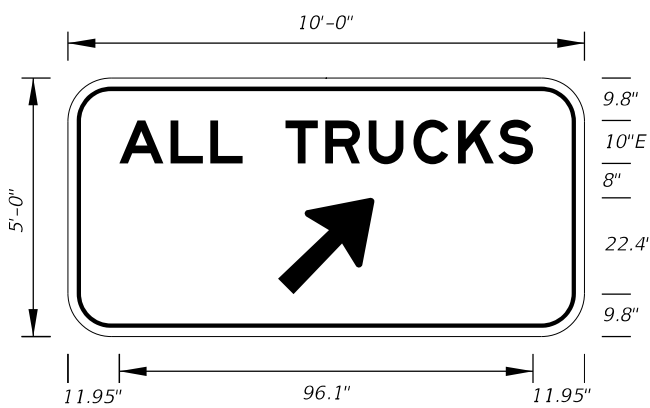

FTP-83-08
10'-0" X 5'-0"
8" Radii
10" Series E Legend
Green Background
White Legend