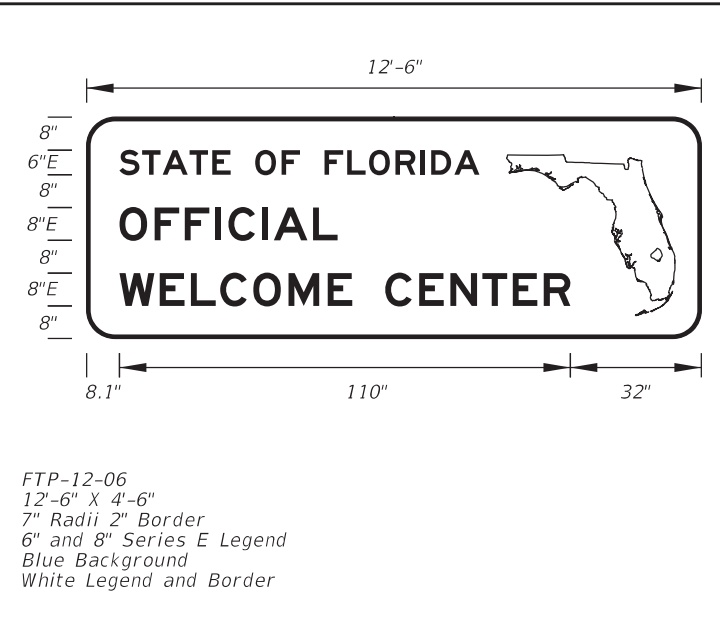

ADDED: 2 new sign details
4'-0"x3'-0" and
5'-0"x4'-0"

Top Bottom
Blue White
White Black

Top Bottom
Blue White
White Black

Supplemental Panel
for the FTP-20-06
and FTP-21-06 signs

10/14/2016 8:43:17 AM