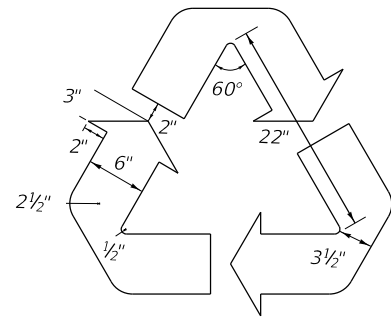

8/30/2017 7:57:22 AM

LAST REVISION 11/01/17	DESCRIPTION:	 FY 2018-19 STANDARD PLANS	SPECIAL SIGN DETAILS	INDEX 700-102	SHEET 7 of 11