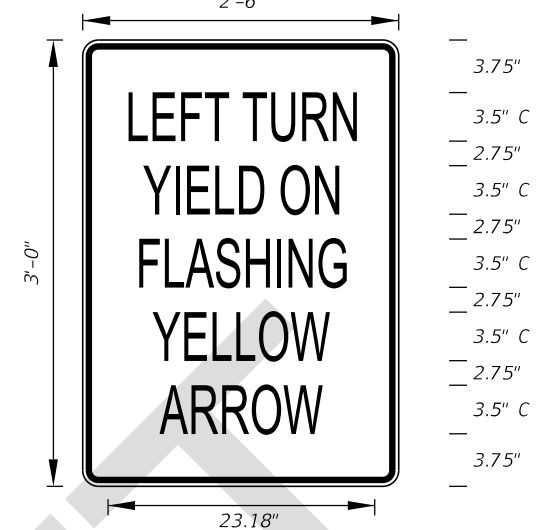

**FTP-84-09**  
3' X 3'  
1.5" Radii  
5" Series D Legend  
Yellow Background  
Black Legend

**FTP-85-13**  
3' X 2'-6"  
1.875" Radii 3/4" Border  
3.5" Series C Legend  
White Background  
Black Legend and Border