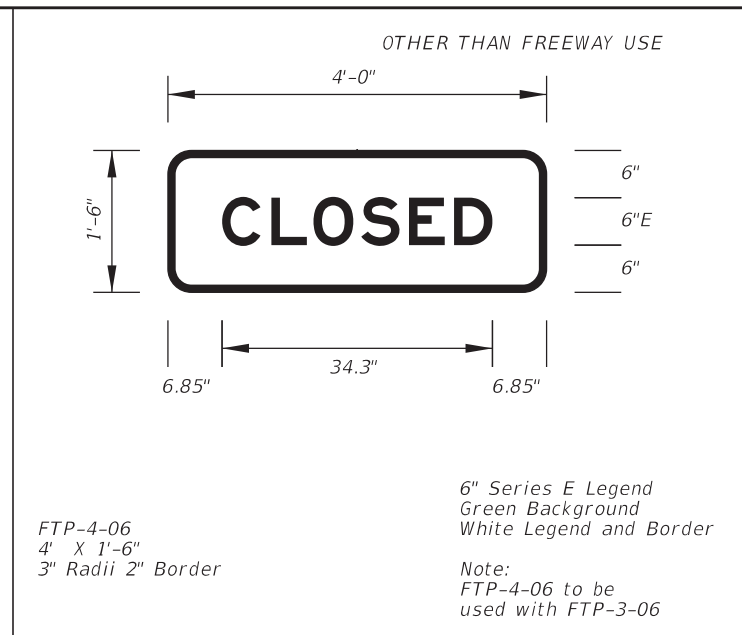

10/14/2016 8:43:14 AM

CHANGED ALL 11/01/17

CHANGED ALL 700-102

LAST REVISION	DESCRIPTION
07/01/14