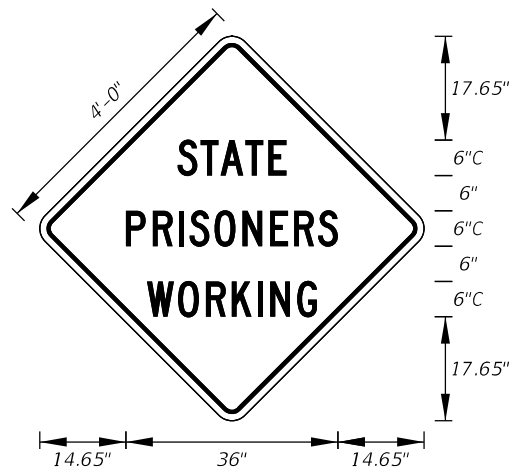

MOT-10-06
4' X 4'
2" Radii 3/4" Border
6" Series C Legend
Orange Background
Black Legend and Border