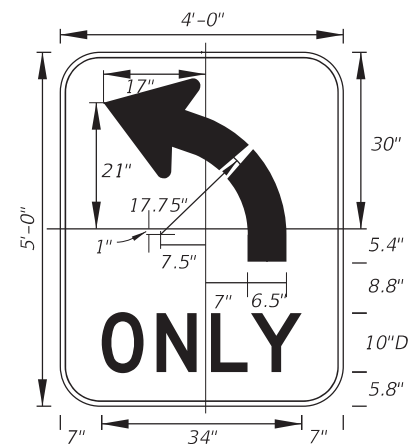

FTP-54L-06
4' X 5'
6" Radii 3/4" Border
10" Series D Legend
White Background
Black Legend and Border

FTP-54R-06 for
(Right Turn Arrow)