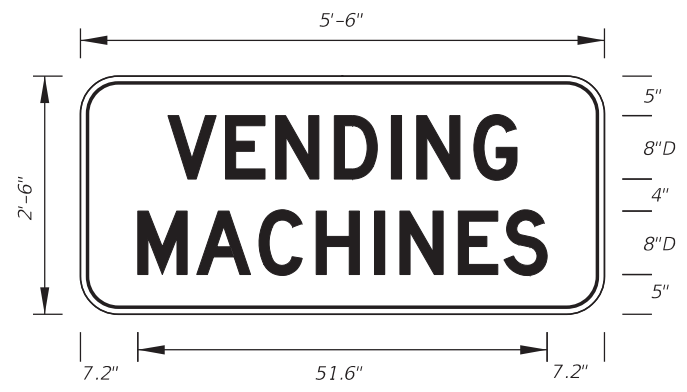

FTP-73-06
5'-6" X 2'-6"
4" Radii 3/4" Border

8" Series D Legend
Blue Background
White Legend and Border