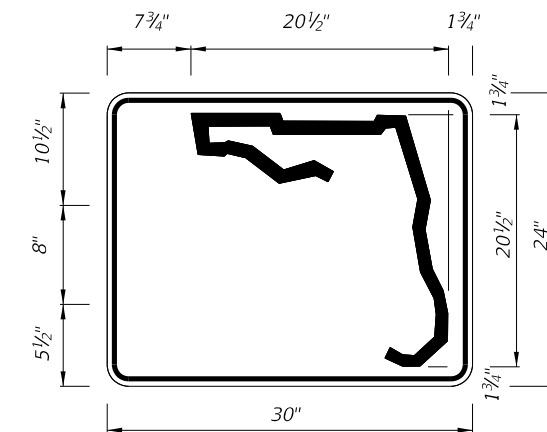

DIGITS	NUMERAL SIZE	SERIES LEGEND	PANEL SIZE
1-2	10"	D	24" x 24"

3 or 4 DIGITS

DIGITS	NUMERAL SIZE	SERIES LEGEND	PANEL SIZE
3	8"	D	30" x 24"
4	8"	C	30" x 24"

**NOTES:**

- Stroke width of State Outline shall be 1".
- The 24" X 24" panel shall only be used for a 3 digit route when the panel is to be used on a sign cluster with other 24" X 24" panels.
- 1 1/2" Radii