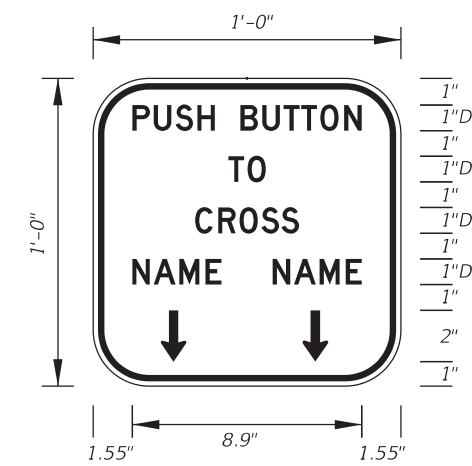

FTP-26-06
1' X 1'
2" Radii $\frac{3}{8}$ " Border
1" Series D Legend
White Background
Black Legend and Border