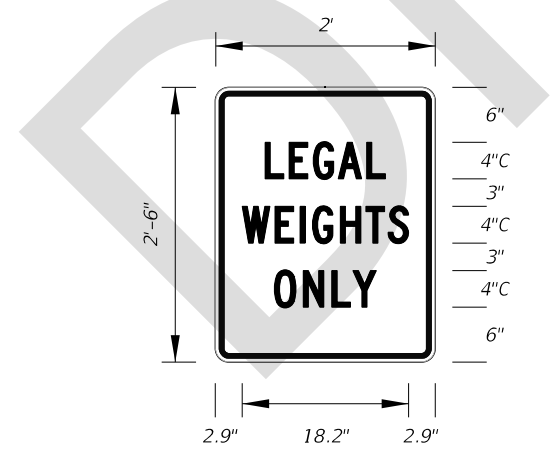

MOT-19-11
2' X 2'-6"
1.13" Radii 3/4" Border
4" Series C Legend
White Background
Red Legend and Border