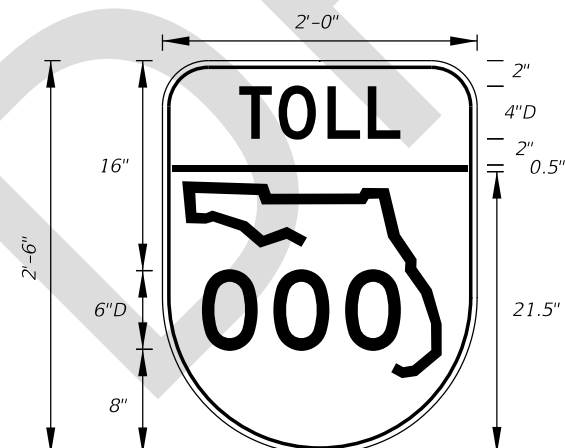

FTP-81-06
2' X 2'-6"
3" Radii 3/4" Border
4" and 6" Series D Legend
Top Yellow Background with Black Legend and Black Border
Bottom White Background with Black Legend and Border