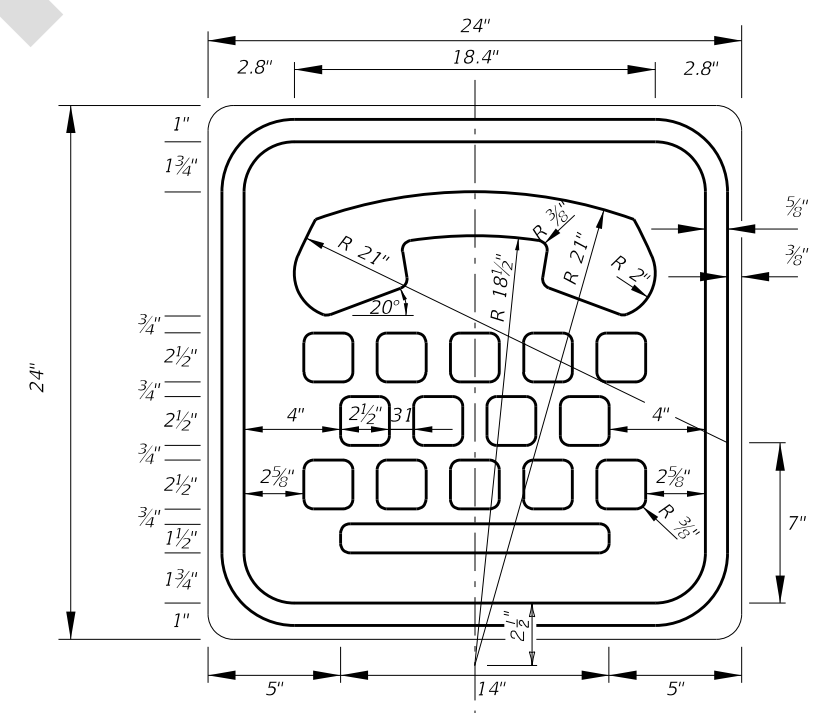

FTP-24-06
2' X 2'
1.5" Radii 5/8" Border
Blue Background
White Legend and Border

INTERNATIONAL TDD SYMBOL

8/30/2017 7:57:20 AM