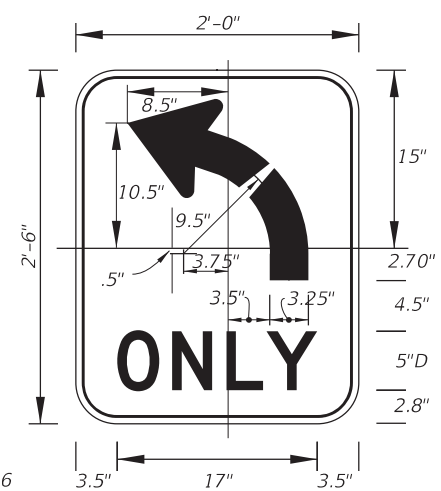

FTP-55L-06
2' X 2'-6"
3" Radii 3/8" Border
5" Series D Legend
White Background
Black Legend and Border

FTP-55R-06 for
(Right Turn Arrow)