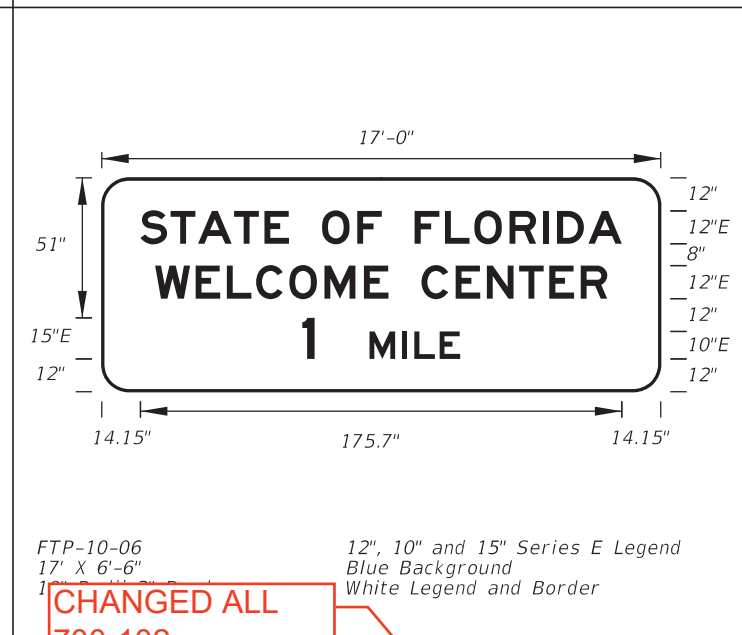

10/14/2016 8:43:14 AM

CHANGED ALL 11/01/17

CHANGED ALL 700-102

LAST REVISION	DESCRIPTION
07/01/14