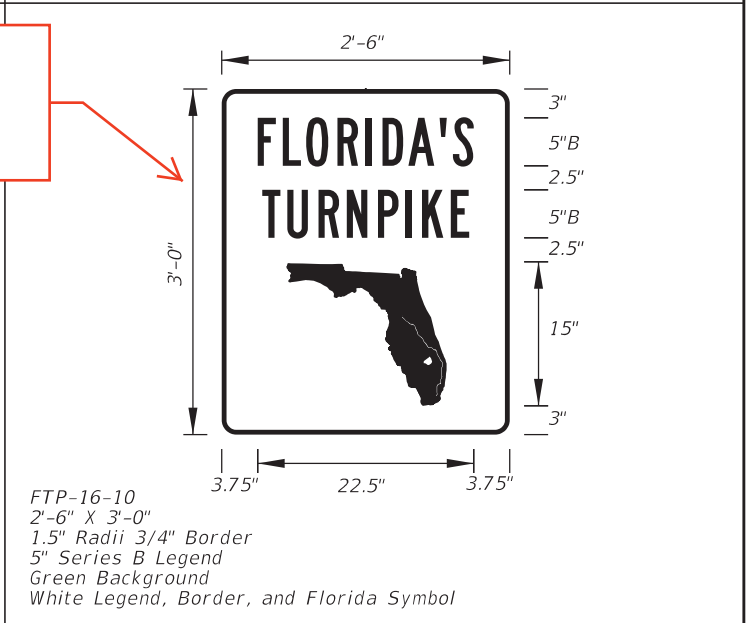

FTP-14-06
16'-0" X 7'-0"
11" Radii 2" Border
13.3 and 10" Series E Legend
Blue Background
White Legend and Border