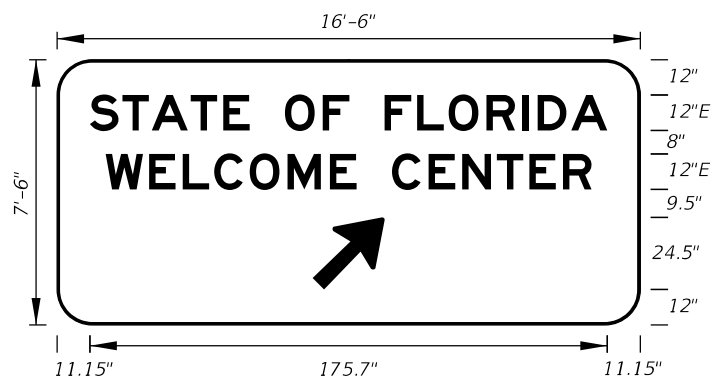

FTP-11-06
16'-6" X 7'-6"
12" Radii 2" Border
12" Series E Legend
Blue Background
White Legend and Border