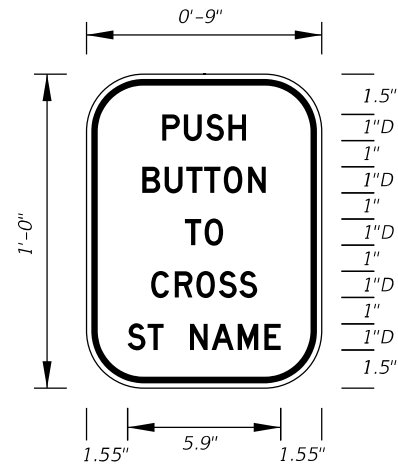

INTERNATIONAL SYMBOL OF  
 ACCESS FOR HEARING LOSS

**FTP-24-06**  
 2' X 2'  
 1.5" Radii 5/8" Border  
 Blue Background  
 White Legend and Border

INTERNATIONAL TDD SYMBOL

8/30/2017 7:57:20 AM

**FTP-25-06**  
 9" X 1'-0"  
 2" Radii 3/8" Border  
 1" Series D Legend  
 White Background  
 Black Legend and Border