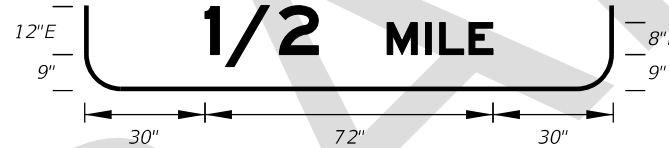

FTP-15B-06
11'-0" X 5'-0"
8" Radii 2" Border
8" and 12" Series E Legend
Blue Background
White Legend and Border