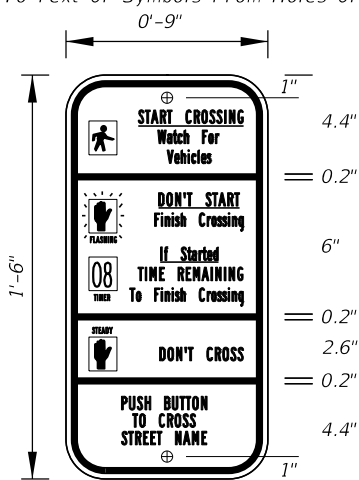

FTP-68B-06
9" X 1'-6"
1.5" Radii 3/4" Border
Series B Legend
White Background

See Standard Highway Signs Manual, Sign R10-3b For Letter Size Spacing And Symbol Sizes.