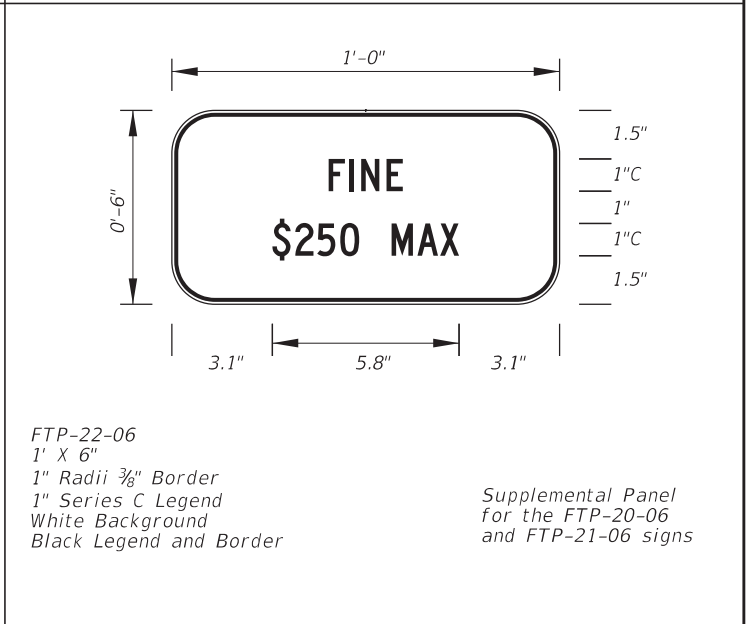

FTP-16-10
2'-6" X 3'-0"
1.5" Radii 3/4" Border
5" Series B Legend
Green Background
White Legend, Border, and Florida Symbol

FTP-22-06
1' X 6"
1" Radii 3/8" Border
1" Series C Legend
White Background
Black Legend and Border

Supplemental Panel
for the FTP-20-06
and FTP-21-06 signs

10/14/2016 8:43:17 AM