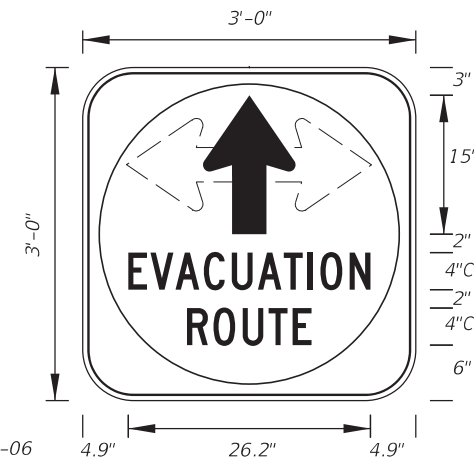

FTP-77-06
3' X 3'
5" Radii 3/4" Border
4" Series C Legend
White Background with Blue Circle Background
White Legend and Black Border