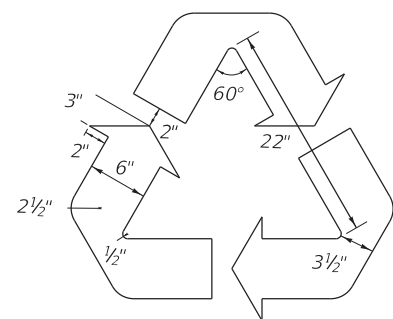

Detail for FTP-48-06 and FTP-49-06