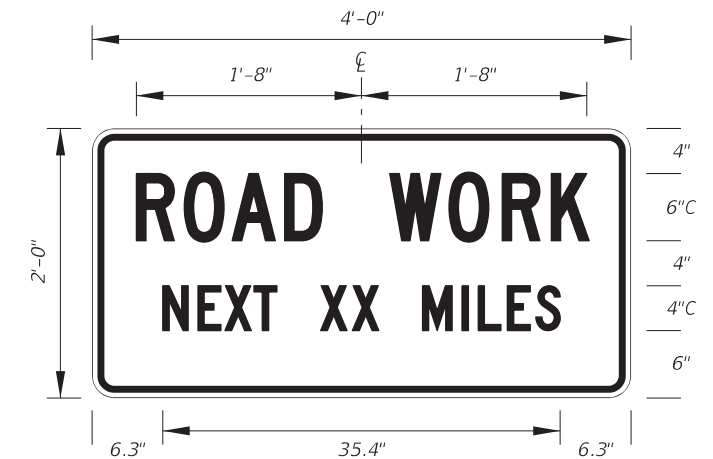

MOT-16-06
4'-6" X 2'-6"
4" Radii 3/4" Border
5" Kids Series Legend
Orange Background
Black Legend and Border

G20-1
2' X 4'
1.5" Radii 3/4" Border
Orange Background
Black Legend and Border