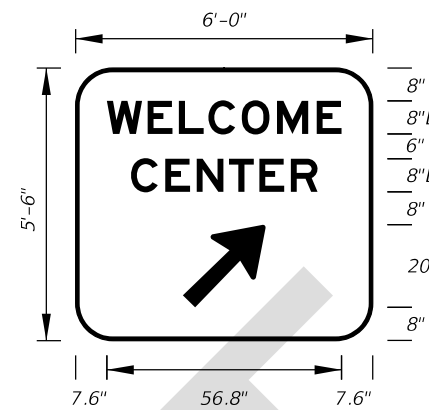

FTP-13-06
6' 0" X 5'-6"
9" Radii 2" Border
8" Series E Legend
Blue Background
White Legend and Border