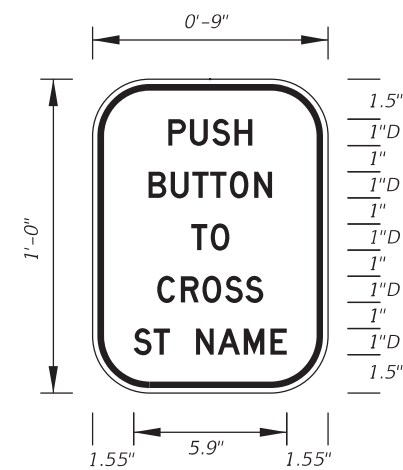

FTP-25-06
9" X 1'-0"
2" Radii $\frac{3}{8}$ " Border
1" Series D Legend
White Background
Black Legend and Border