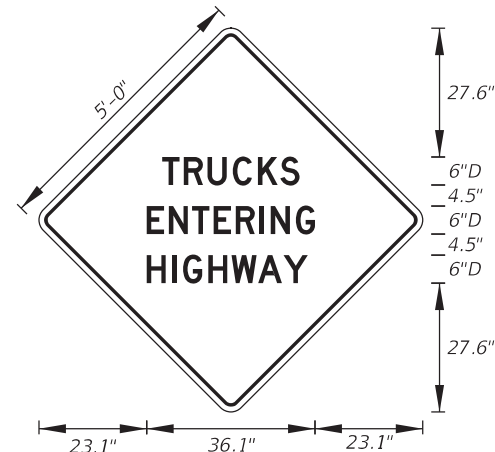

MOT-6-06
5' X 5'
2" Radii 3/4" Border
6" Series D Legend
Orange Background
Black Legend and Border