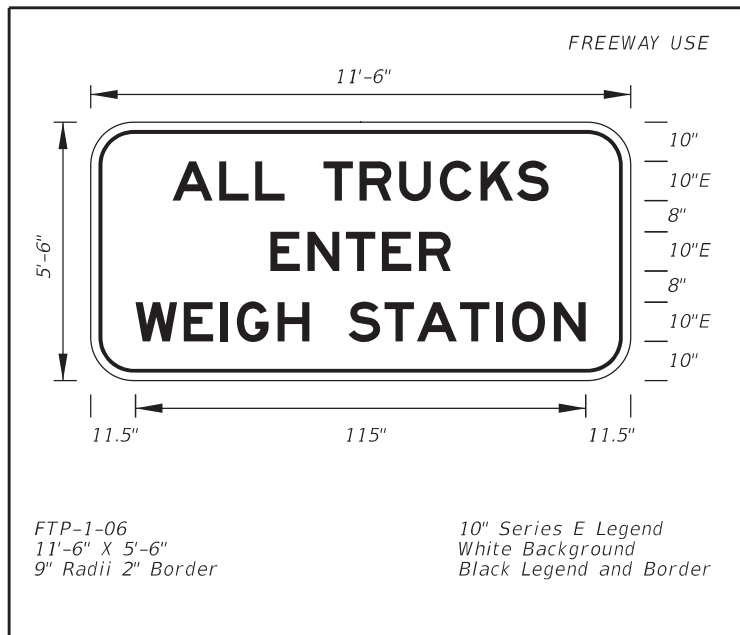

10/14/2016 8:43:14 AM

CHANGED ALL 11/01/17

CHANGED ALL 700-102

LAST REVISION	DESCRIPTION
07/01/14