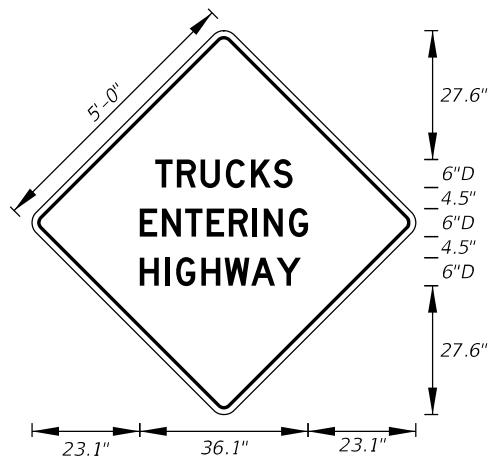

MOT-6-06
5' X 5'
2" Radii 3/4" Border
6" Series D Legend
Orange Background
Black Legend and Border