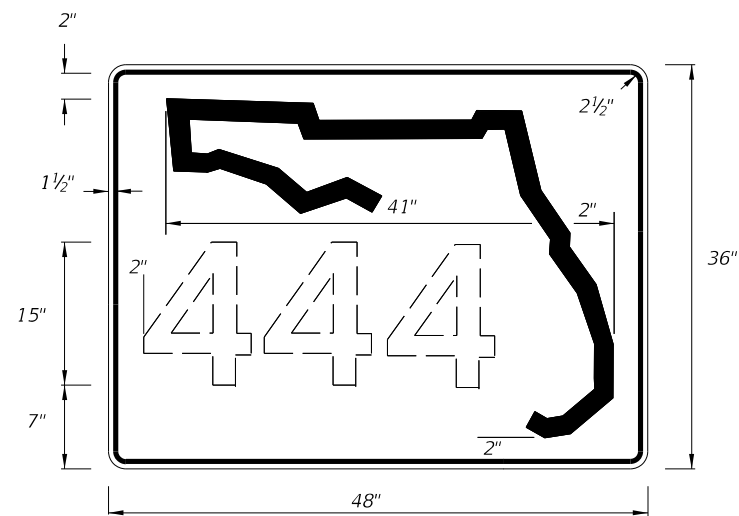

FY 2018-19  
 STANDARD PLANS

SPECIAL SIGN DETAILS

INDEX  
 700-102

SHEET  
 2 of 11

DIGITS	NUMERAL SIZE	SERIES LEGEND	PANEL SIZE
1-3	15"	C	48" x 36"
4	12"	C	48" x 36"

**NOTES:**

- Stroke width of State Outline shall be 1".
- 2 1/2" Radii