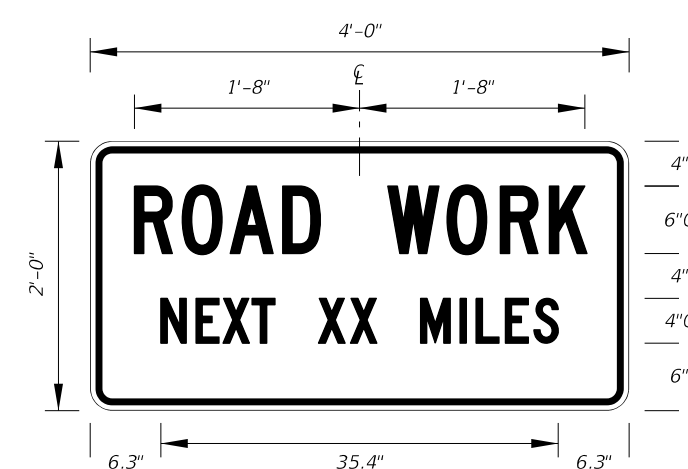

MOT-16-06
4'-6" X 2'-6"
4" Radii 3/4" Border
5" Kids Series Legend
Orange Background
Black Legend and Border

G20-1
2' X 4'
1.5" Radii 3/4" Border
Orange Background
Black Legend and Border