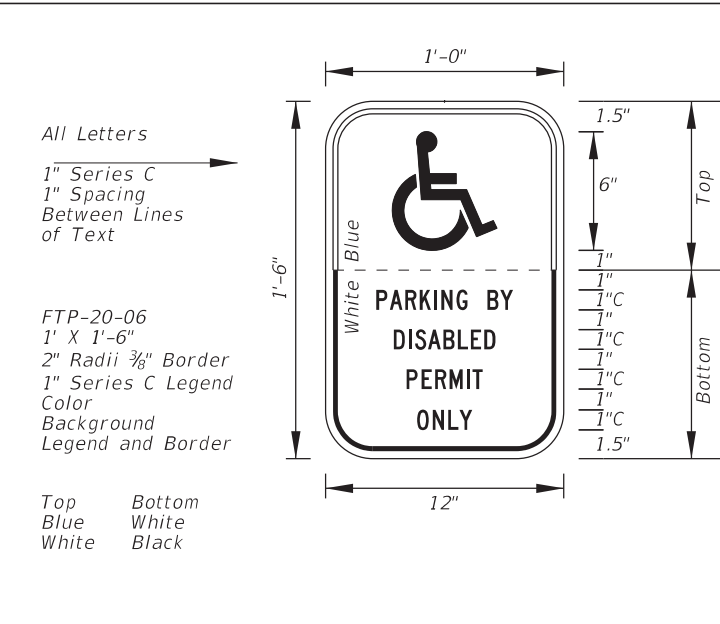

FTP-15B-06
11'-0" X 5'-0"
8" Radii 2" Border
8" and 12" Series E Legend
Blue Background
White Legend and Border

FTP-21-06
1'-6" X 2'-6"
2" Radii 3/8" Border
1.5" Series C Legend
Color Background
Legend and Border

FTP-20-06
1' X 1'-6"
2" Radii 3/8" Border
1" Series C Legend
Color Background
Legend and Border

Top Bottom
Blue White
White Black