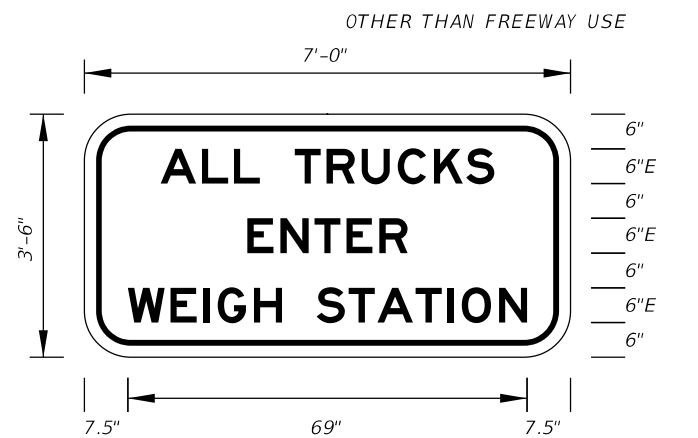

FTP-2-06
7' X 3'-6"
6" Radii 2" Border

6" Series E Legend
White Background
Black Legend and Border