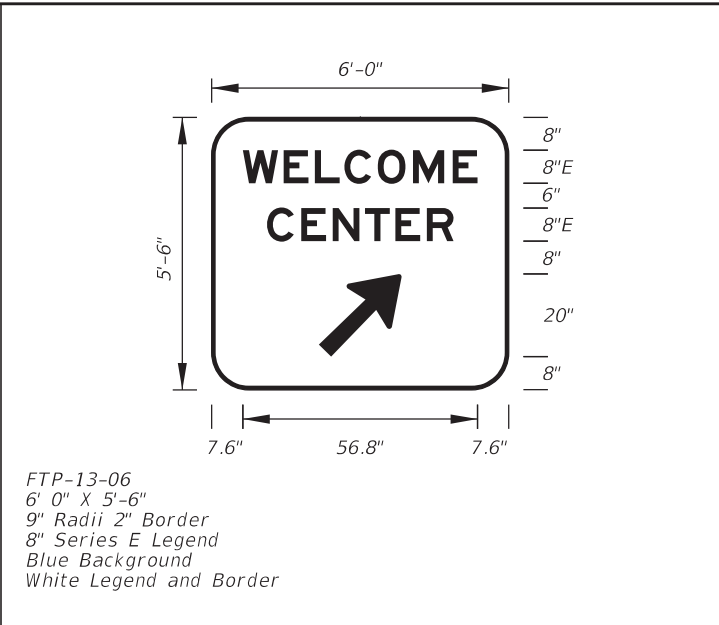

CHANGED ALL 11/01/17

CHANGED ALL 700-102

LAST REVISION	DESCRIPTION
07/01/14	

FTP-11-06  
16'-6" X 7'-6"  
12" Radii 2" Border  
12" Series E Legend  
Blue Background  
White Legend and Border

FTP-12-06  
12'-6" X 4'-6"  
7" Radii 2" Border  
6" and 8" Series E Legend  
Blue Background  
White Legend and Border