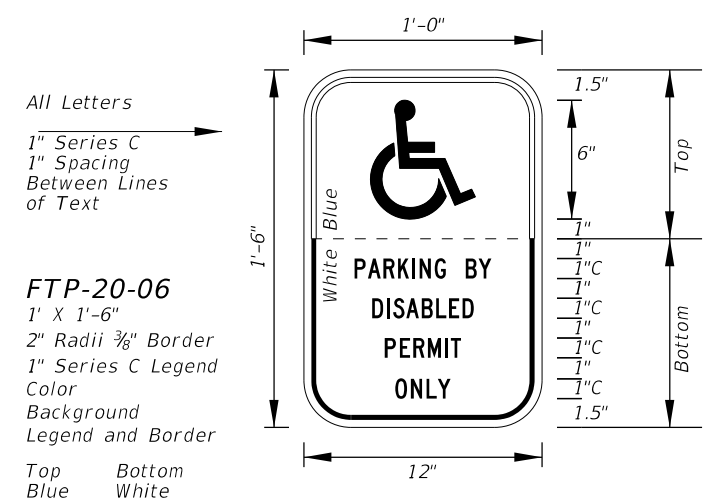

FTP-20-06
1' X 1'-6"
2" Radii 3/8" Border
1" Series C Legend
Color
Background
Legend and Border

Top Blue
Bottom White
White Black