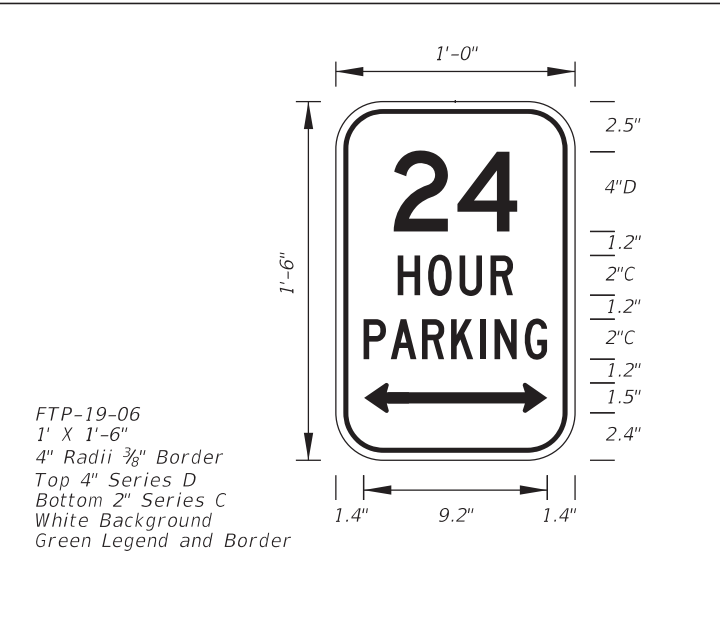

FTP-15A-06
11'-0" X 4'-6"
7" Radii 2" Border
8" Series E Legend
Blue Background
White Legend and Border

FTP-20-06
1' X 1'-6"
2" Radii 3/8" Border
1" Series C Legend
Color Background
Legend and Border

FTP-19-06
1' X 1'-6"
4" Radii 3/8" Border
Top 4" Series D
Bottom 2" Series C
White Background
Green Legend and Border