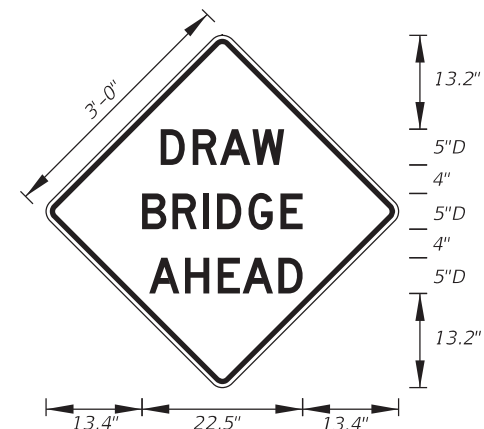

FTP-82-08  
2' X 3'  
1.5" Radii  
5" Series D Legend  
White Background  
Black Legend and Border

ARROW HEAD

A	3.125
B	3.625
C	6.375
D	.5
E	.625

ARROW BODY

A	B	C	D	E	F	G
6.25	3.125	3.125	3.125	5	9.25	20.5