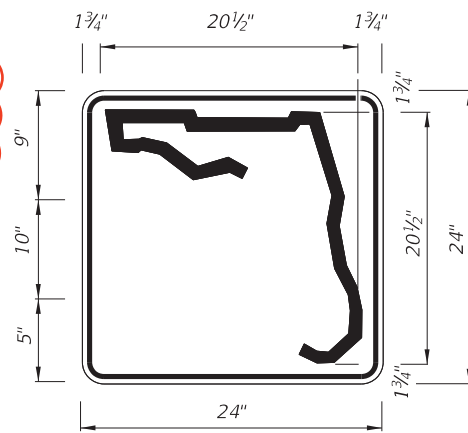

1 or 2 DIGITS