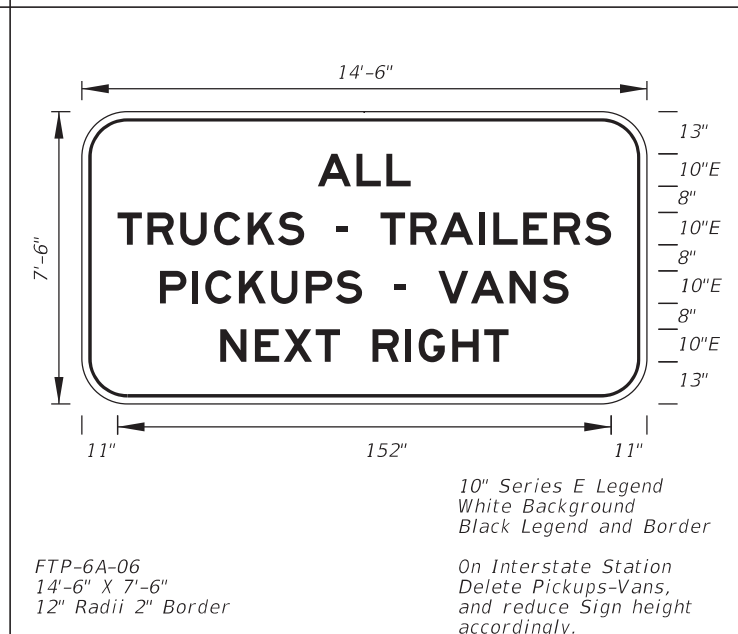

10/14/2016 8:43:14 AM

CHANGED ALL 11/01/17

CHANGED ALL 700-102

LAST REVISION	DESCRIPTION
07/01/14