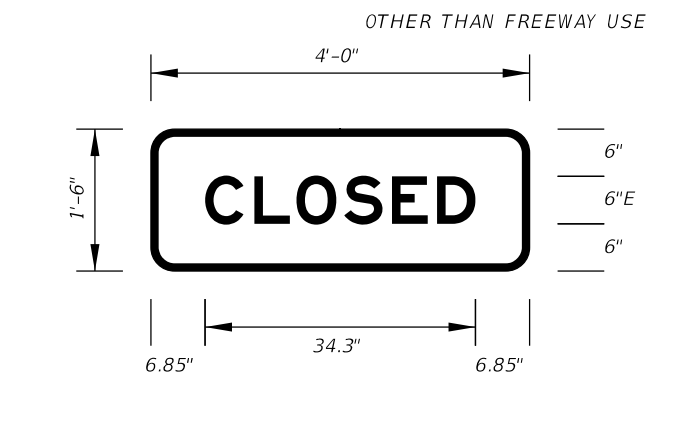

FTP-4-06
4' X 1'-6"
3" Radii 2" Border

6" Series E Legend
Green Background
White Legend and Border

Note:
FTP-4-06 to be
used with FTP-3-06