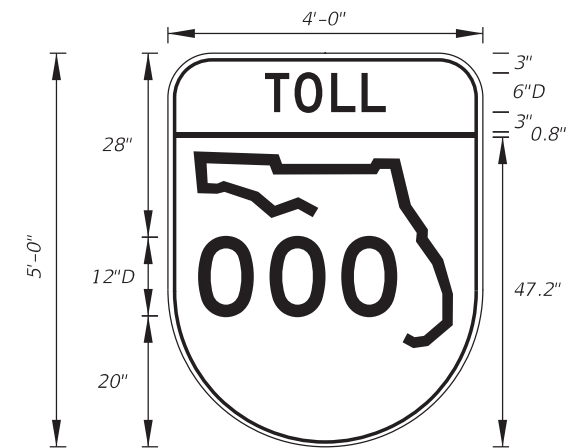

FTP-75-06
5'-6" X 1'-3"
1" Radii
6" Series D Legend
Blue Background
White Legend

FTP-79-06
4' X 5'
6" Radii 3/4" Border
6" and 12" Series D Legend
Top Yellow Background with Black Legend and Black Border
Bottom White Background with Black Legend and Border