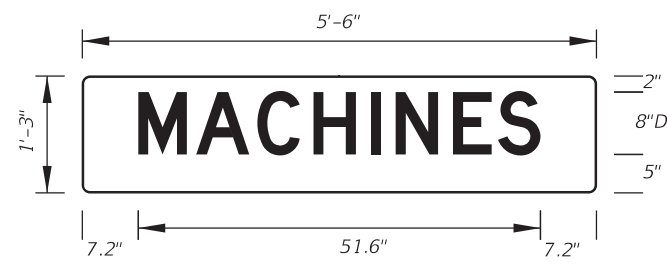

ARROW HEAD

A	3.125
B	3.625
C	6.375
D	.5
E	.625

ARROW BODY

A	B	C	D	E	F	G
6.25	3.125	3.125	3.125	5	9.25	20.5

10/14/2016 8:43:36 AM

LAST REVISION	DESCRIPTION:
~~07/01/14~~