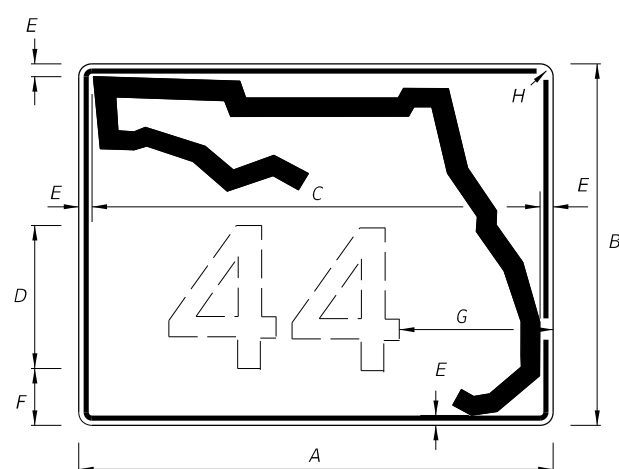

INDEPENDENT USE FOR FREEWAY

1 OR 2 DIGITS