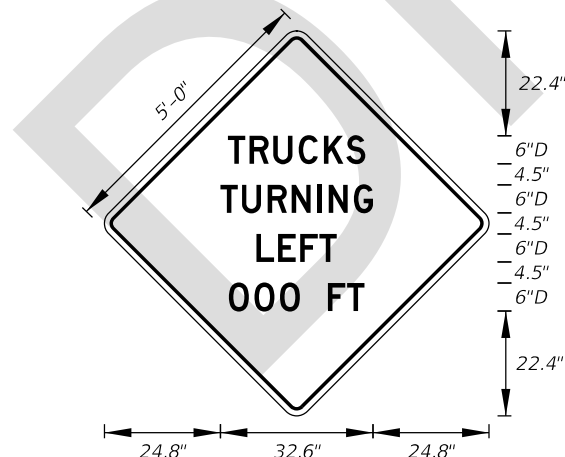

MOT-7-06
5' X 5'
2" Radii 3/4" Border
6" Series D Legend
Orange Background
Black Legend and Border