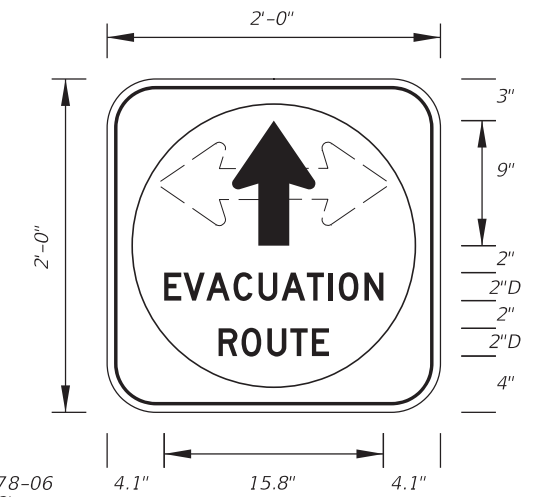

FTP-78-06
2' X 2'
3" Radii 3/4" Border
2" Series D Legend
White Background with Blue Circle Background
White Legend and Black Border