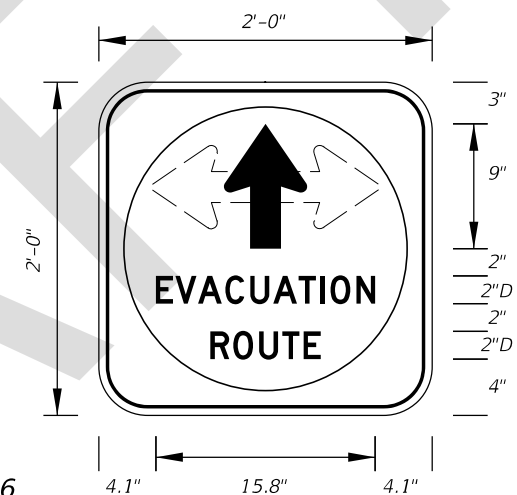

FTP-78-06
2' X 2'
3" Radii 3/4" Border
2" Series D Legend
White Background with Blue Circle Background
White Legend and Black Border