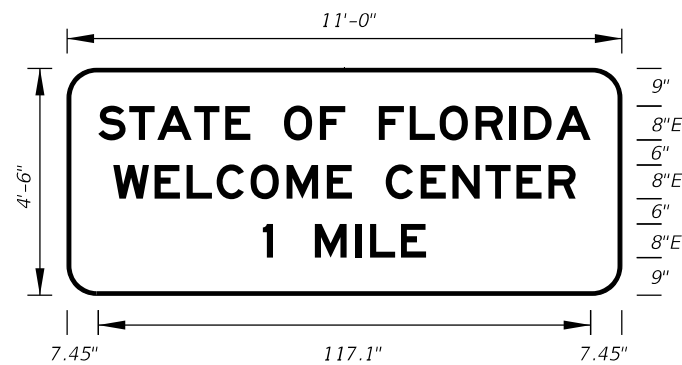

FTP-15A-06
11'-0" X 4'-6"
7" Radii 2" Border
8" Series E Legend
Blue Background
White Legend and Border