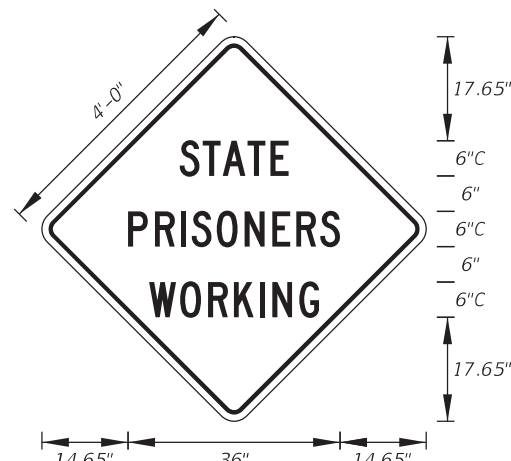

MOT-10-06
4' X 4'
2" Radii 3/4" Border
6" Series C Legend
Orange Background
Black Legend and Border