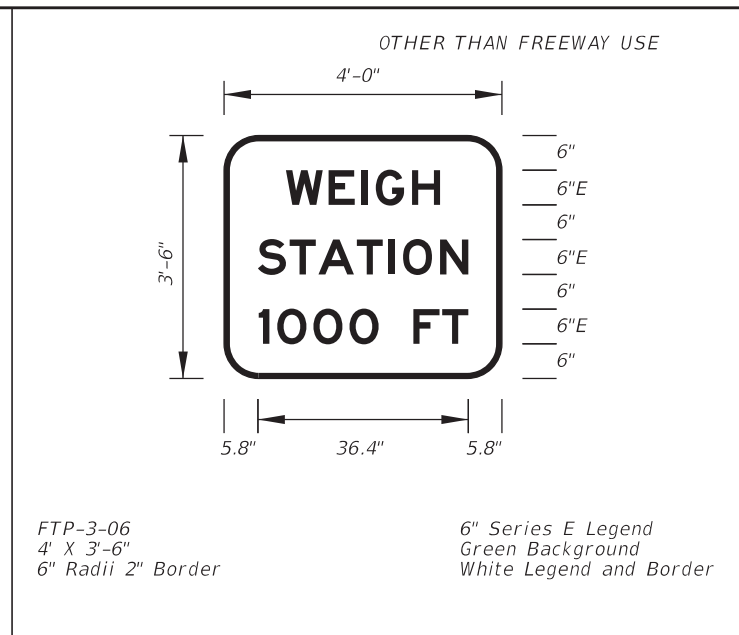

10/14/2016 8:43:14 AM

CHANGED ALL 11/01/17

CHANGED ALL 700-102

LAST REVISION	DESCRIPTION
07/01/14