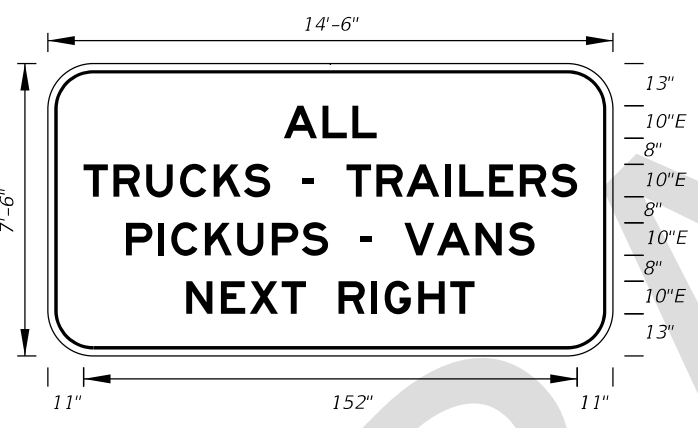

**FTP-6A-06**  
14'-6" X 7'-6"  
12" Radii 2" Border

10" Series E Legend  
White Background  
Black Legend and Border

On Interstate Station  
Delete Pickups-Vans,  
and reduce Sign height  
accordingly.