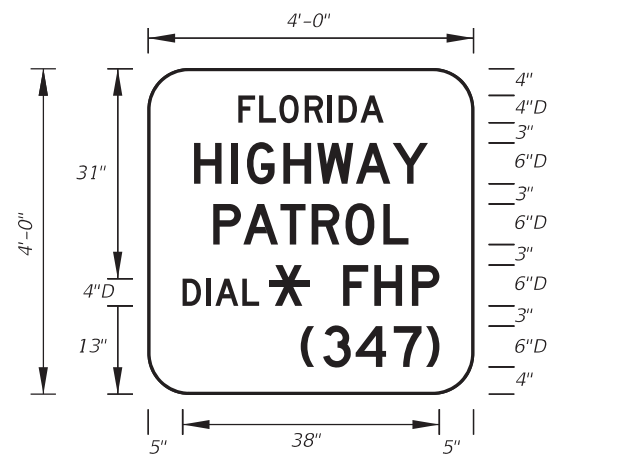

FTP-43-06
4' X 4'
6" Radii 1" Border
Top 4" Series D Legend
Bottom 6" Series D Legend
Blue Background
White Legend and Border