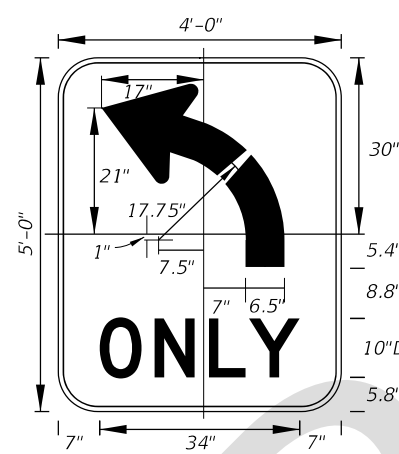

FTP-54L-06
4' X 5'
6" Radii 3/4" Border
10" Series D Legend
White Background
Black Legend and Border

FTP-54R-06 for
(Right Turn Arrow)