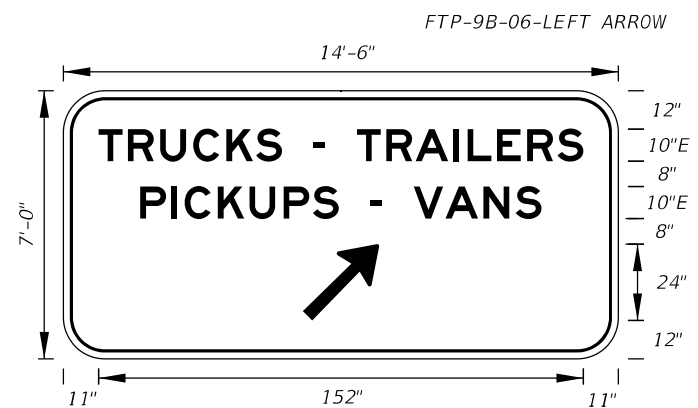

FTP-9A-06
14'-6" X 7'
11" Radii 2" Border

10" Series E Legend
Green Background
White Legend and Border