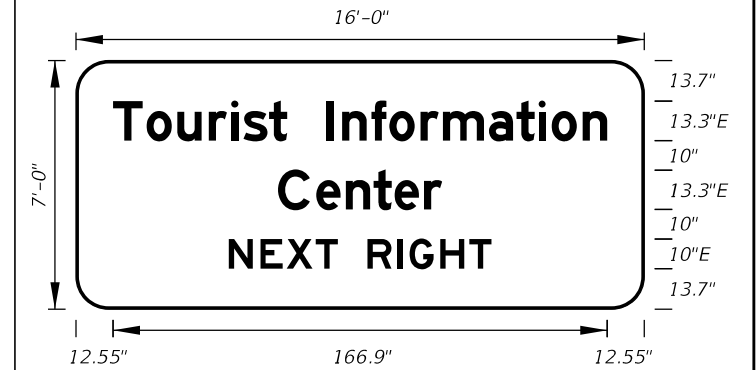

FTP-14-06
16'-0" X 7'-0"
11" Radii 2" Border
13.3 and 10" Series E Legend
Blue Background
White Legend and Border