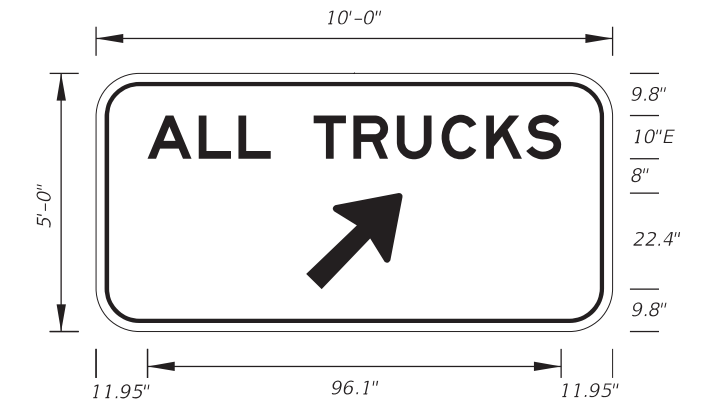

FTP-83-08
10'-0" X 5'-0"
8" Radii
10" Series E Legend
Green Background
White Legend