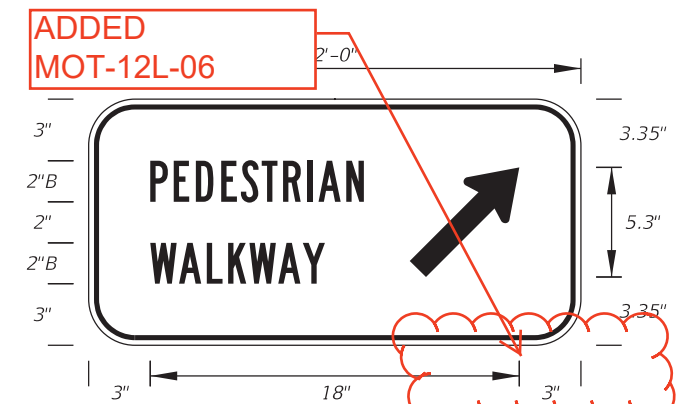

MOT-12-06
2' X 1'
2" Radii 3/4" Border
2" Series B Legend
White Background
Black Legend and Border

10/14/2016 8:43:38 AM