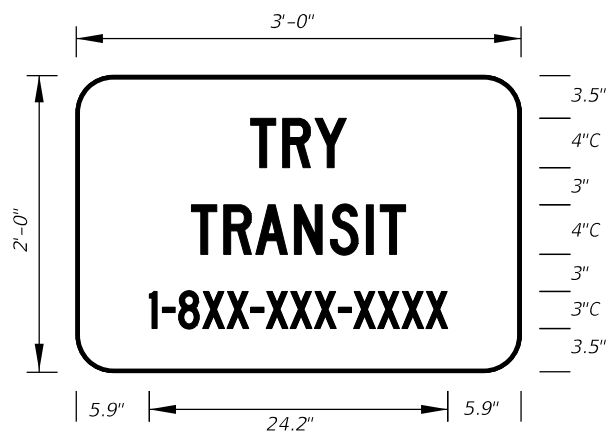

FTP-60-06
3' X 2'
3" Radii
4" and 3" Series C Legend
Blue Background
White Legend and Border

Design Project Manager or Transit Administrator will supply correct 1-8XX number.