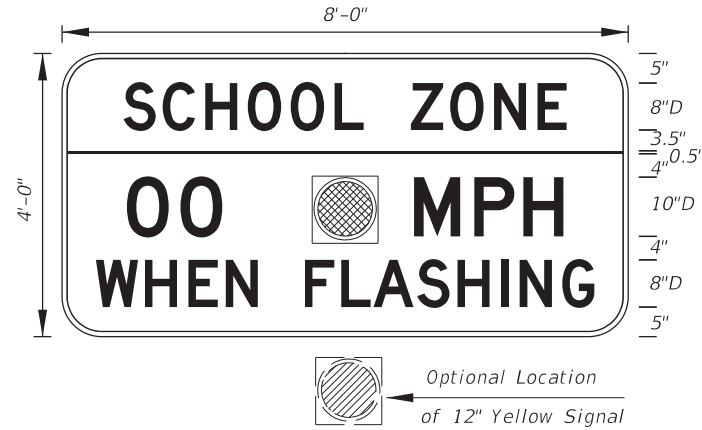

FTP-31-06
8' X 4'
6" Radii 3/4" Border
Series D Legend
Yellow Background Top
White Background Bottom
Black Legend and Border