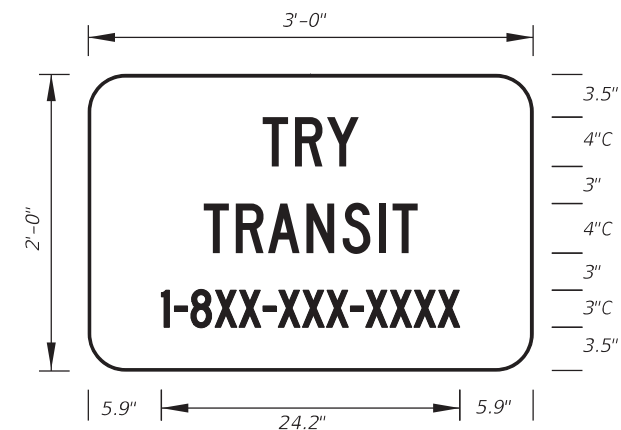

FTP-60-06
3' X 2'
3" Radii
4" and 3" Series C Legend
Blue Background
White Legend and Border

Design Project Manager
or Transit Administrator
will supply correct 1-8XX
number.