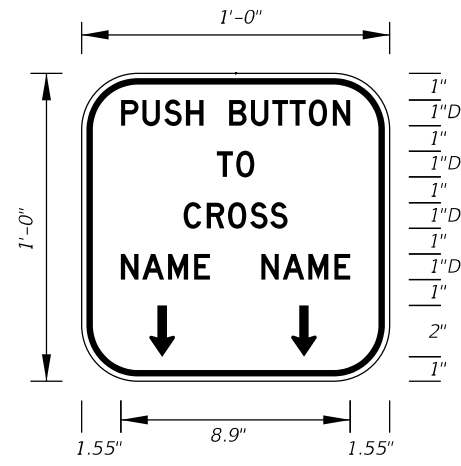

INTERNATIONAL SYMBOL OF  
 ACCESS FOR HEARING LOSS

**FTP-24-06**  
 2' X 2'  
 1.5" Radii 5/8" Border  
 Blue Background  
 White Legend and Border

INTERNATIONAL TDD SYMBOL

8/30/2017 7:57:20 AM

**FTP-25-06**  
 9" X 1'-0"  
 2" Radii 3/8" Border  
 1" Series D Legend  
 White Background  
 Black Legend and Border