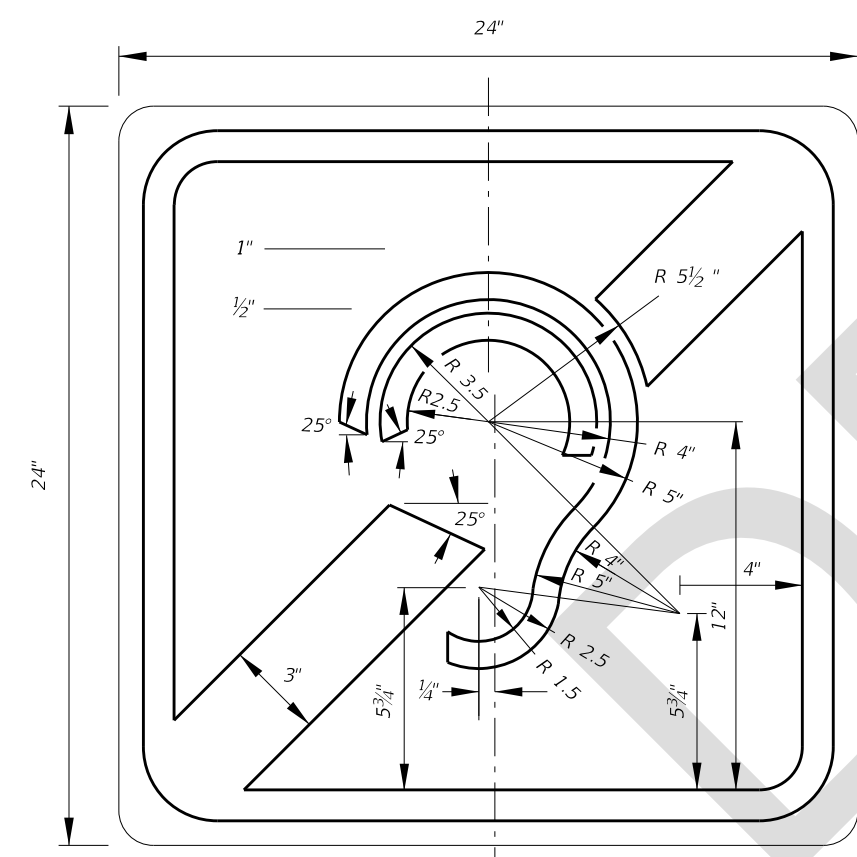

FTP-23-06
2' X 2'
1.5" Radii 5/8" Border
Blue Background
White Legend and Border

INTERNATIONAL SYMBOL OF
ACCESS FOR HEARING LOSS