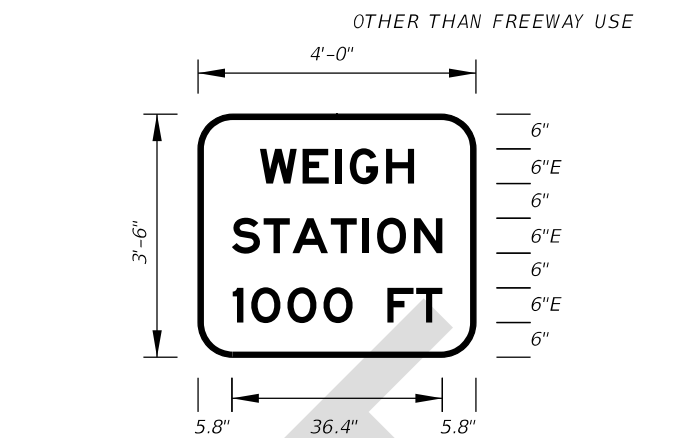

FTP-3-06
4' X 3'-6"
6" Radii 2" Border

6" Series E Legend
Green Background
White Legend and Border