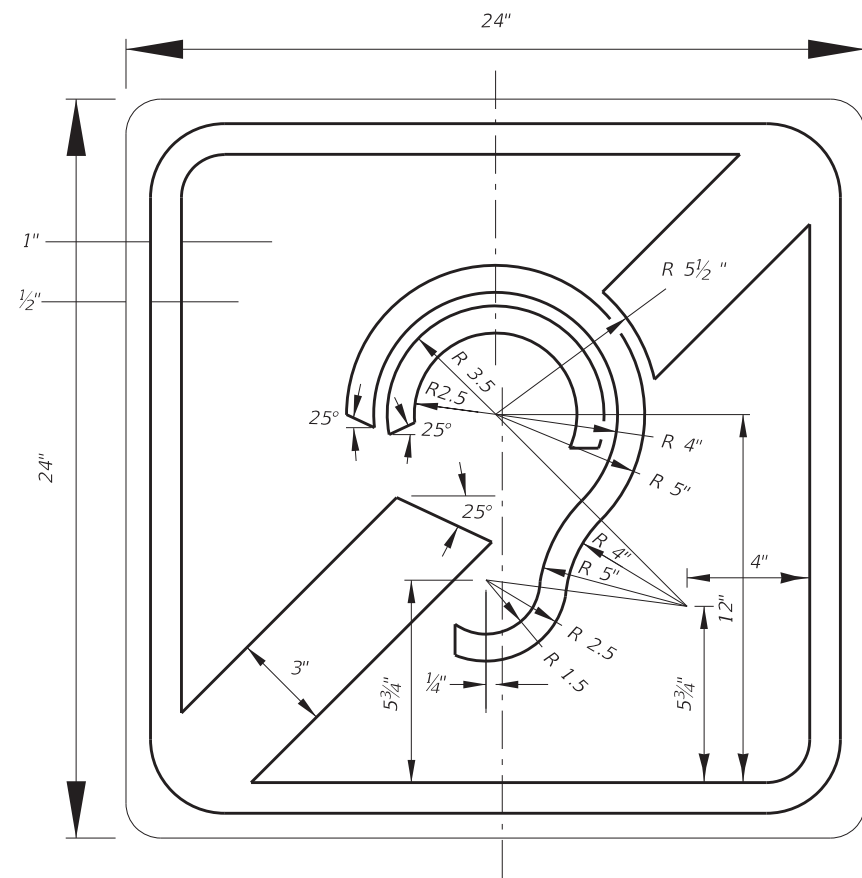

FTP-23-06
2' X 2'
1.5" Radii $\frac{5}{8}$ " Border
Blue Background
White Legend and Border

INTERNATIONAL SYMBOL OF
ACCESS FOR HEARING LOSS