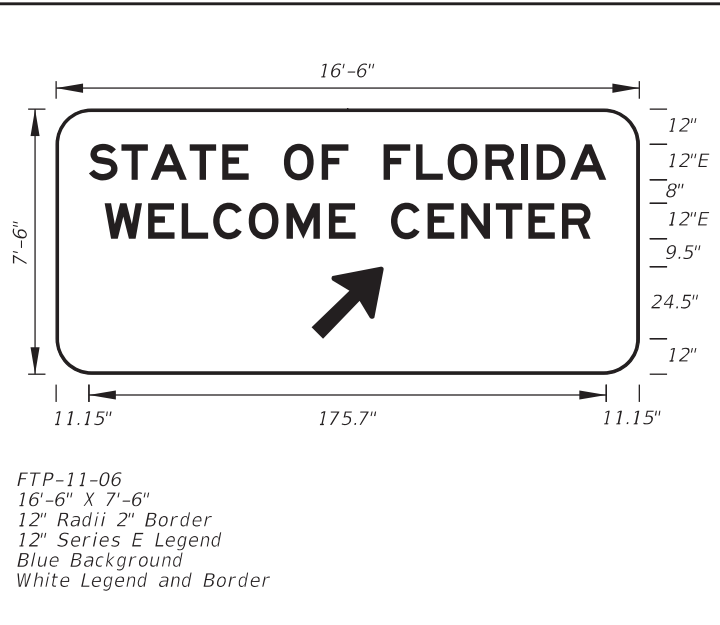

CHANGED ALL 11/01/17

CHANGED ALL 700-102

LAST REVISION	DESCRIPTION
07/01/14	

FTP-11-06  
16'-6" X 7'-6"  
12" Radii 2" Border  
12" Series E Legend  
Blue Background  
White Legend and Border

FTP-12-06  
12'-6" X 4'-6"  
7" Radii 2" Border  
6" and 8" Series E Legend  
Blue Background  
White Legend and Border