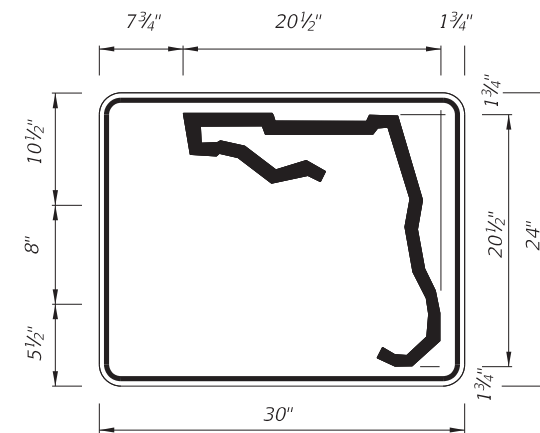

3 or 4 DIGITS

INDEPENDENT USE OTHER THAN FREEWAY