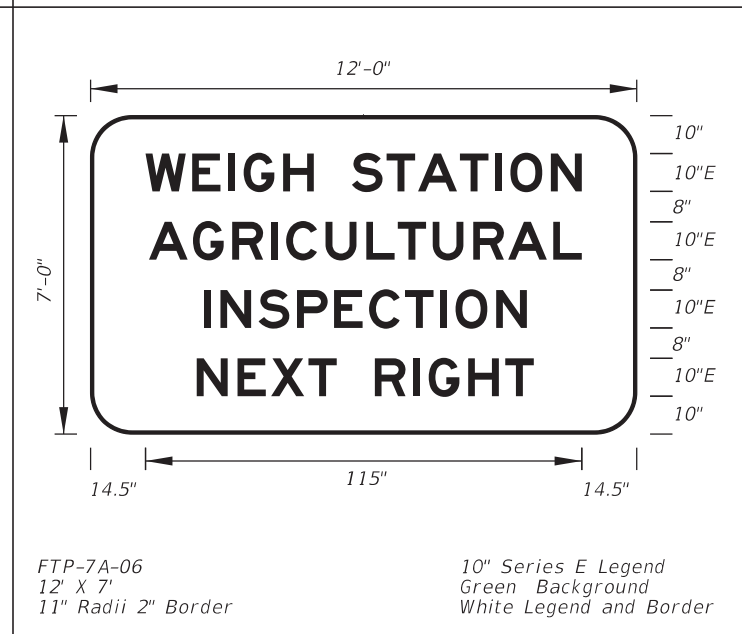

10/14/2016 8:43:14 AM

CHANGED ALL 11/01/17

CHANGED ALL 700-102

LAST REVISION	DESCRIPTION
07/01/14