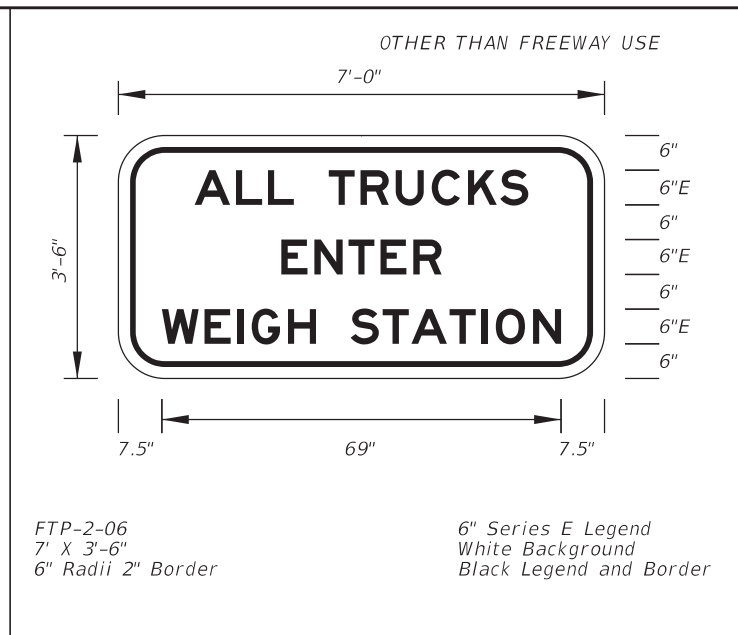

10/14/2016 8:43:14 AM

CHANGED ALL 11/01/17

CHANGED ALL 700-102

LAST REVISION	DESCRIPTION
07/01/14