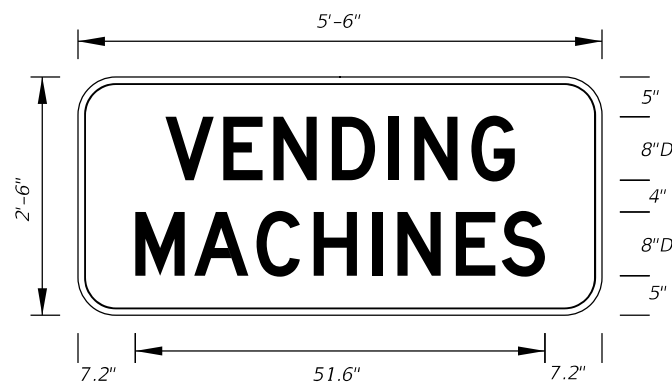

8/30/2017 7:57:22 AM

LAST REVISION	DESCRIPTION:
11/01/17	

FY 2018-19  
 STANDARD PLANS

SPECIAL SIGN DETAILS

INDEX  
 700-102

SHEET  
 8 of 11

**FTP-72-06**  
3' X 3'  
2" Radii 3/4" Border

6" Series C Legend  
Yellow Background  
Black Legend and Border