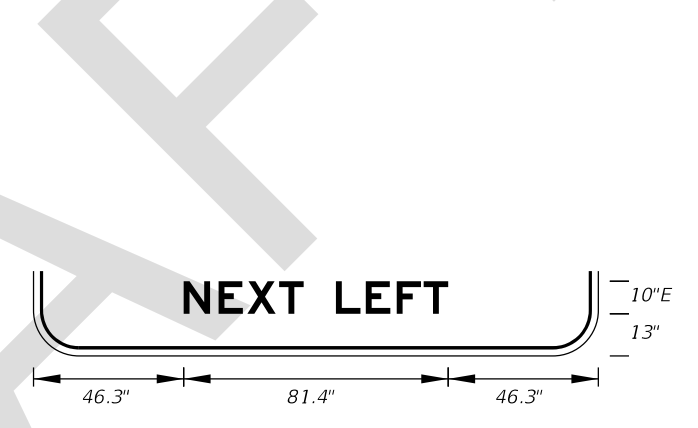

**FTP-6A-06**  
14'-6" X 7'-6"  
12" Radii 2" Border

10" Series E Legend  
White Background  
Black Legend and Border

On Interstate Station  
Delete Pickups-Vans,  
and reduce Sign height  
accordingly.