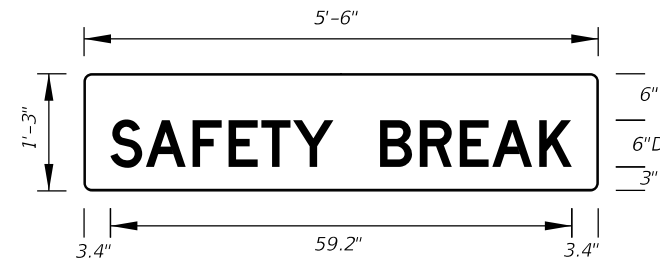

6" Series C Legend
Yellow Background
Black Legend and Border

8" Series D Legend
Blue Background
White Legend and Border

ARROW HEAD	
A	3.125
B	3.625
C	6.375
D	.5
E	.625

ARROW BODY						
A	B	C	D	E	F	G
6.25	3.125	3.125	3.125	5	9.25	20.5

8/30/2017 7:57:24 AM

LAST REVISION	DESCRIPTION:
11/01/17	

FY 2018-19
STANDARD PLANS

SPECIAL SIGN DETAILS

INDEX
700-102

SHEET
9 of 11