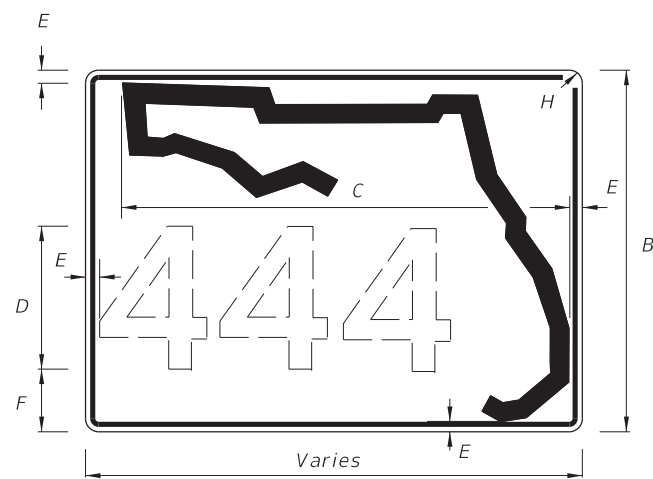

3 OR MORE DIGITS