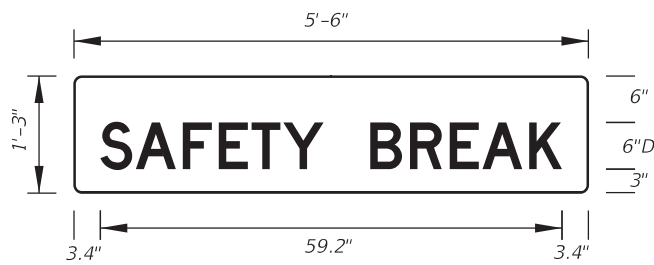

ARROW HEAD

A	3.125
B	3.625
C	6.375
D	.5
E	.625

ARROW BODY

A	B	C	D	E	F	G
6.25	3.125	3.125	3.125	5	9.25	20.5

10/14/2016 8:43:36 AM

LAST REVISION	DESCRIPTION:
~~07/01/14~~