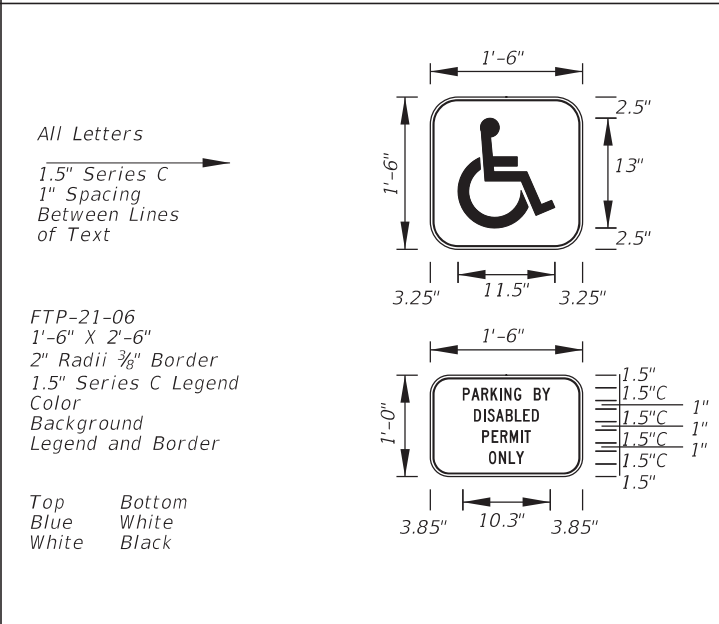

FTP-15C-06
11'-0" X 5'-6"
9" Radii 2" Border
8" Series E Legend
Blue Background
White Legend and Border

FTP-22-06
1' X 6"
1" Radii 3/8" Border
1" Series C Legend
White Background
Black Legend and Border

FTP-21-06
1'-6" X 2'-6"
2" Radii 3/8" Border
1.5" Series C Legend
Color Background
Legend and Border

Top Bottom
Blue White
White Black