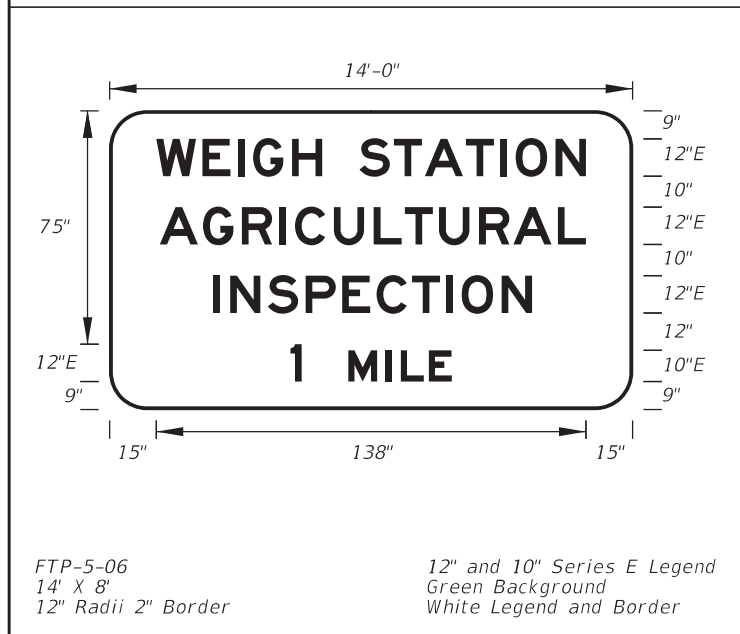

10/14/2016 8:43:14 AM

CHANGED ALL 11/01/17

CHANGED ALL 700-102

LAST REVISION	DESCRIPTION
07/01/14