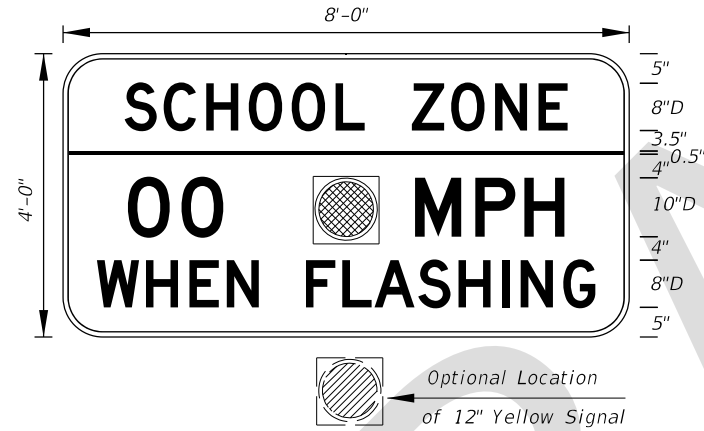

FTP-31-06
8' X 4'
6" Radii 3/4" Border
Series D Legend
Yellow Background Top
White Background Bottom
Black Legend and Border