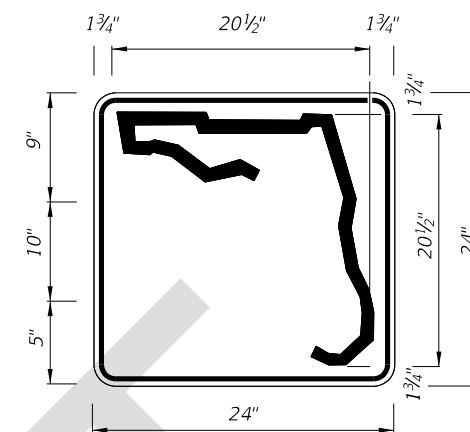

1 or 2 DIGITS

DIGITS	NUMERAL SIZE	SERIES LEGEND	PANEL SIZE
1-2	10"	D	24" x 24"