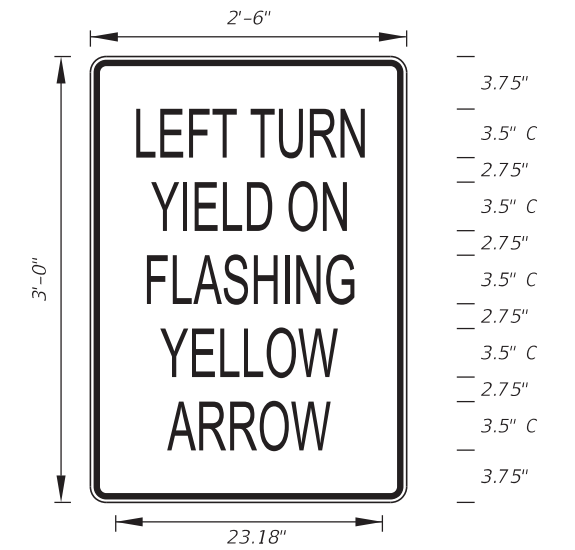

FTP-85-13
3' X 2'-6"
1.875" Radii 3/4" Border
3.5" Series C Legend
White Background
Black Legend and Border

10/14/2016 8:43:36 AM

LAST REVISION	DESCRIPTION:
~~07/01/14~~