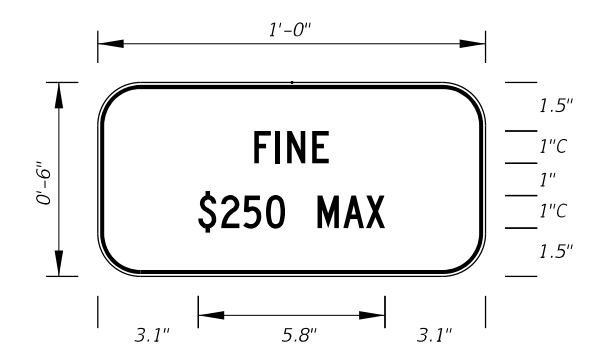

FTP-22-06
1' X 6"
1" Radii 3/8" Border
1" Series C Legend
White Background
Black Legend and Border

Supplemental Panel
for the FTP-20-06
and FTP-21-06 signs