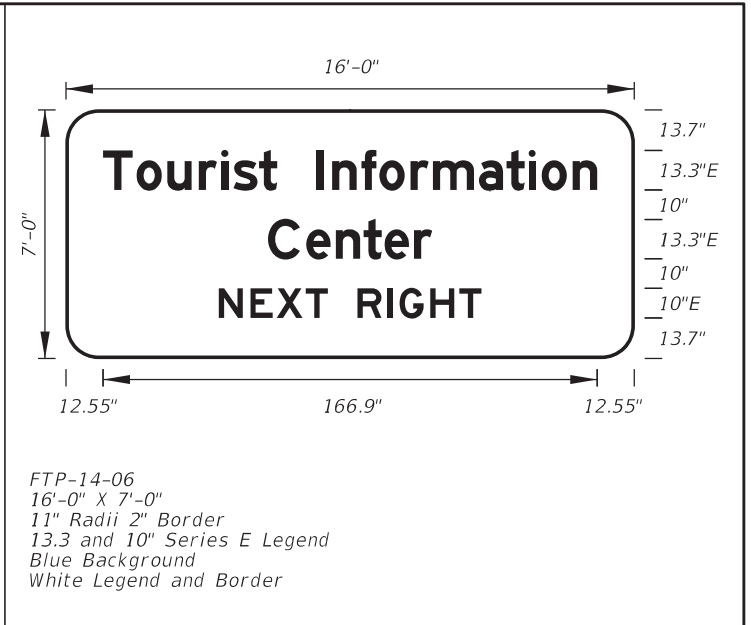

ADDED: 2 new sign details
4'-0"x3'-0" and
5'-0"x4'-0"

Top Bottom
Blue White
White Black

Top Bottom
Blue White
White Black

Supplemental Panel
for the FTP-20-06
and FTP-21-06 signs

10/14/2016 8:43:17 AM