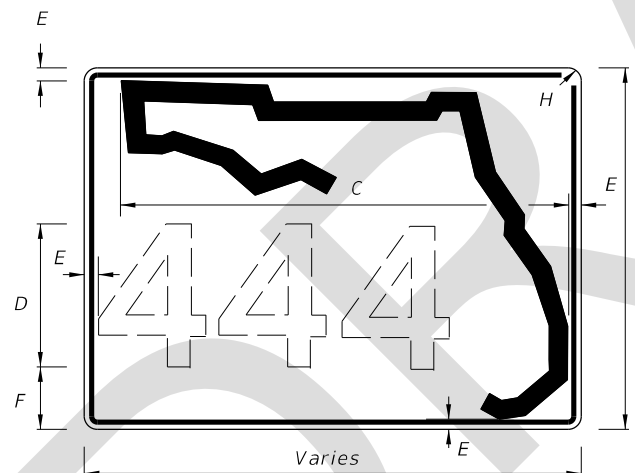

3 OR MORE DIGITS

NOTES:

1. Florida marker shall have Black Legend with White Background.
2. Stroke width of State outline shall be 1 3/4" for Guide Sign.
3. Series D Legend.
4. 5/8" Border

A	B	C	D	E	F	G	H
30"	24"	26"	12"	1 1/4"	2 3/4"	8 1/4"	1 1/4"
36"	30"	32"	15"	1 1/4"	3 1/4"	8 3/4"	1 1/4"
42"	36"	38"	15"	1 1/4"	6 1/4"	11"	1 1/4"

GUIDE SIGN USE

FTP-17-06 - FLORIDA ROUTE MARKER