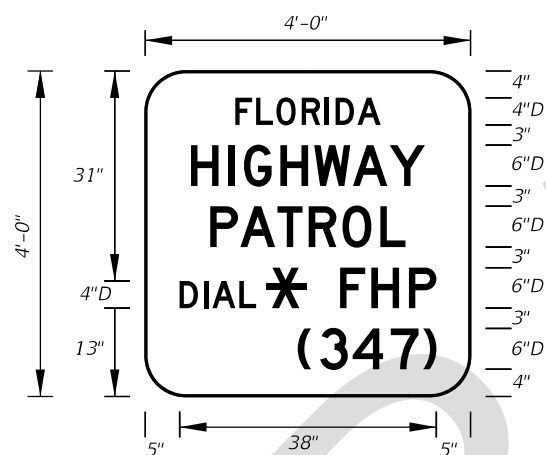

FTP-43-06
4' X 4'
6" Radii 1" Border
Top 4" Series D Legend
Bottom 6" Series D Legend
Blue Background
White Legend and Border