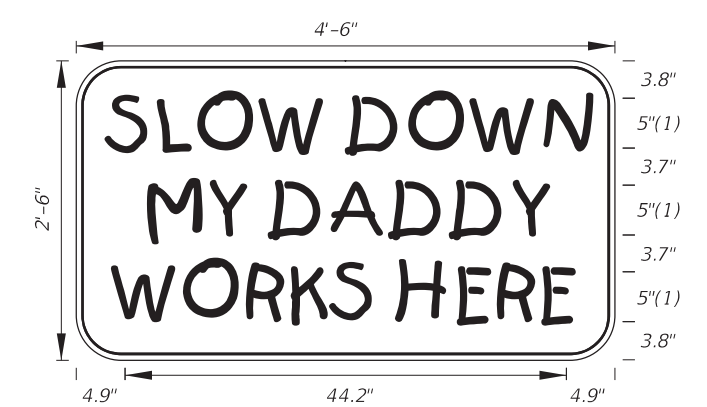

8:43:41 AM
10/14/2016

LAST REVISION
~~07/01/14~~

REVISION

DESCRIPTION:

FY 2017-18
DESIGN STANDARDS

SPECIAL SIGN DETAILS

INDEX NO.
~~17355~~

SHEET NO.
11 of 11