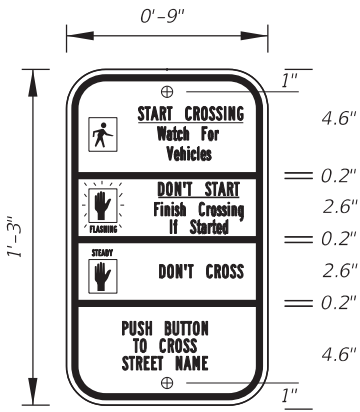

Sign Mounting Holes Can Be Punched Or Field Drilled With No Obstruction To Text Or Symbols From Holes Or Bolts.

FTP-68A-06
9" X 1'-3"
1.5" Radii 3/4" Border
Series B Legend
White Background
Black Legend and Border

See Standard Highway Signs Manual, Sign R10-3b For Letter Size Spacing And Symbol Sizes.

Sign Mounting Holes Can Be Punched Or Field Drilled With No Obstruction To Text Or Symbols From Holes Or Bolts.