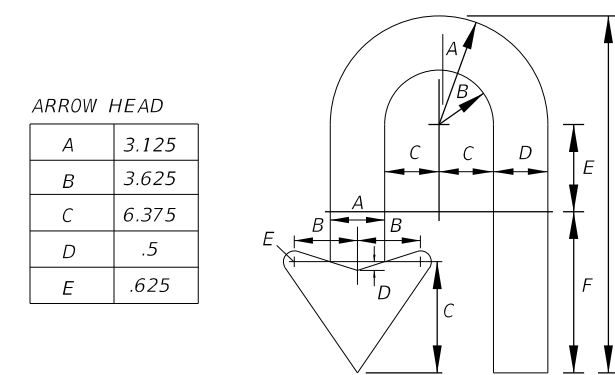

ARROW HEAD	
A	3.125
B	3.625
C	6.375
D	.5
E	.625

ARROW BODY						
A	B	C	D	E	F	G
6.25	3.125	3.125	3.125	5	9.25	20.5

8/30/2017 7:57:24 AM

LAST REVISION	DESCRIPTION:
11/01/17	

FY 2018-19
STANDARD PLANS

SPECIAL SIGN DETAILS

INDEX
700-102

SHEET
9 of 11