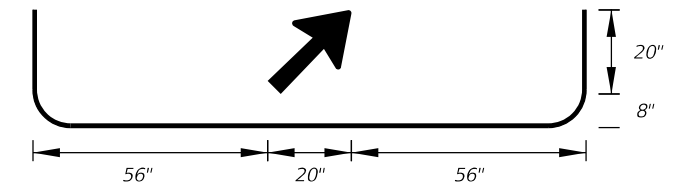

FTP-15C-06
11'-0" X 5'-6"
9" Radii 2" Border
8" Series E Legend
Blue Background
White Legend and Border