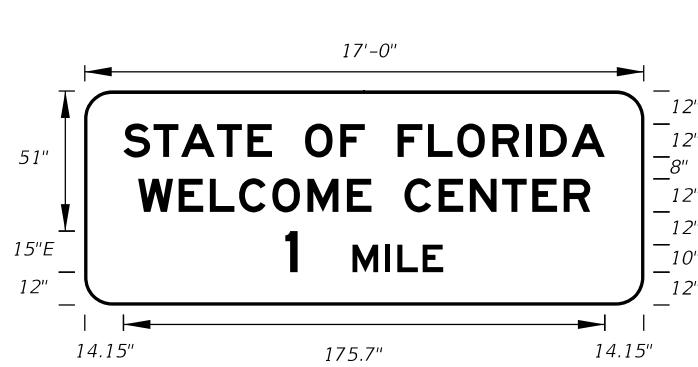

FTP-10-06
17' X 6'-6"
10" Radii 2" Border

12", 10" and 15" Series E Legend
Blue Background
White Legend and Border

8/30/2017 7:57:19 AM