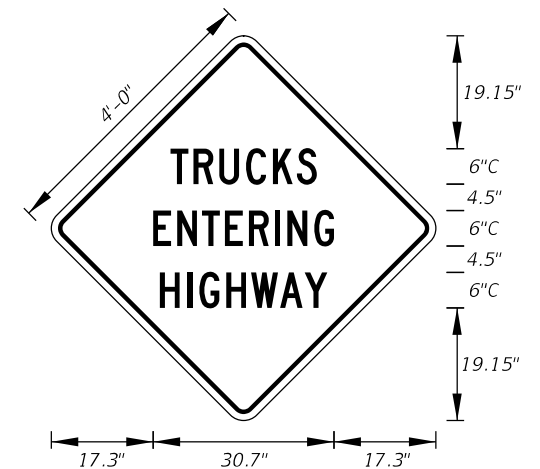

MOT-5-06
4' X 4'
2" Radii 3/4" Border
6" Series C Legend
Orange Background
Black Legend and Border