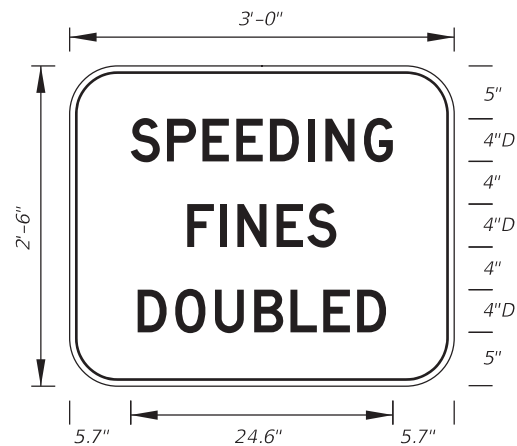

FTP-38-06
3' X 2'-6"
4" Radii 3/4" Border
4" Series D Legend
White Background
Black Legend and Border