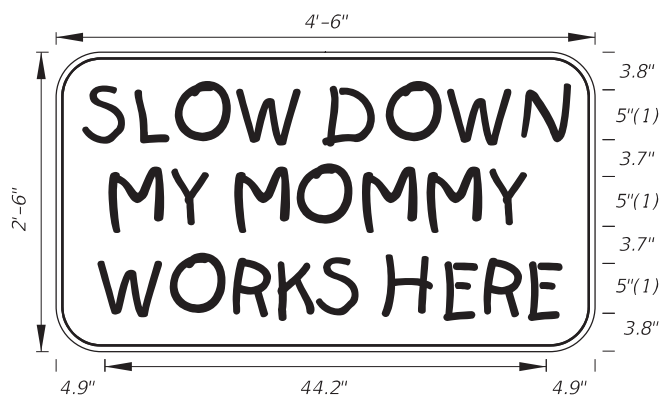

8:43:41 AM
10/14/2016

LAST REVISION
~~07/01/14~~

REVISION

DESCRIPTION:

FY 2017-18
DESIGN STANDARDS

SPECIAL SIGN DETAILS

INDEX NO.
~~17355~~

SHEET NO.
11 of 11