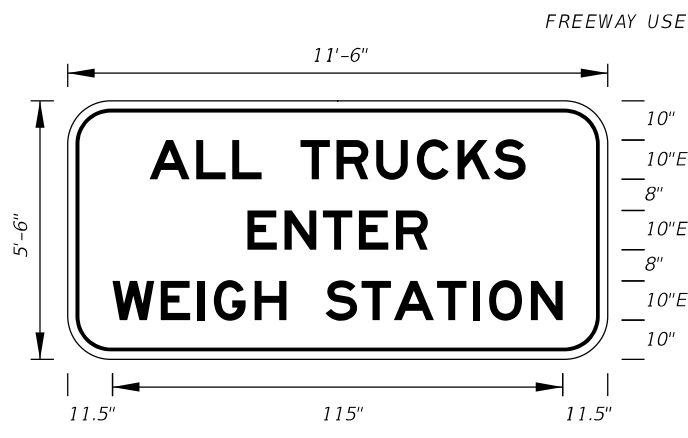

REVISION

DESCRIPTION:

FY 2017-18  
DESIGN STANDARDS

SPECIAL SIGN DETAILS

INDEX NO.  
~~17355~~

SHEET NO.  
11 of 11

**FTP-1-06**  
11'-6" X 5'-6"  
9" Radii 2" Border

10" Series E Legend  
White Background  
Black Legend and Border