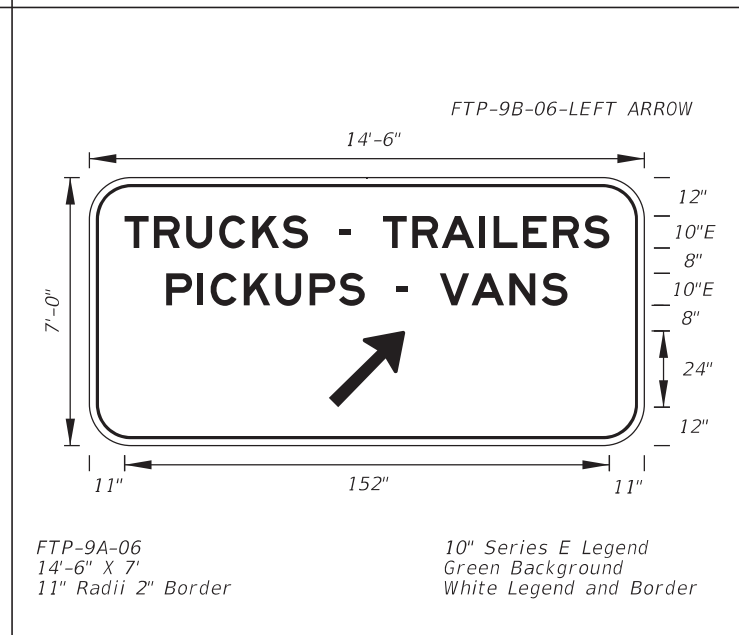

10/14/2016 8:43:14 AM

CHANGED ALL 11/01/17

CHANGED ALL 700-102

LAST REVISION	DESCRIPTION
07/01/14