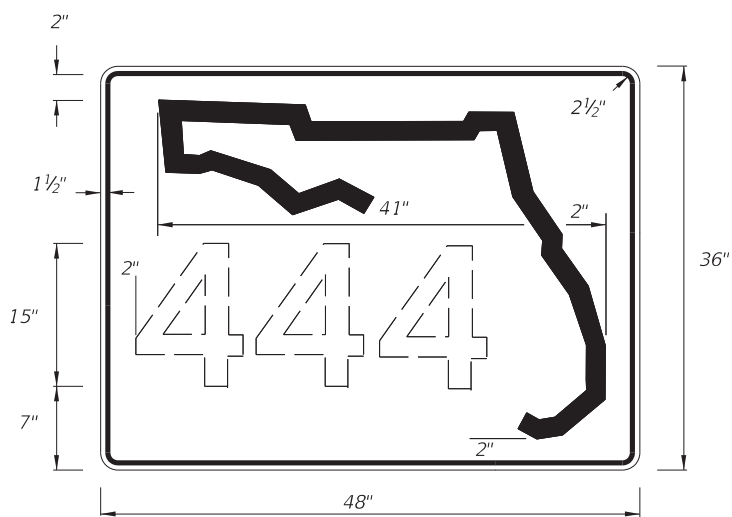

INDEPENDENT USE FOR FREEWAY

DIGITS	NUMERAL SIZE	SERIES	PANEL SIZE
1-2	10"	D	24" x 24"
3	8"	D	24" x 24"
3	8"	D	30" x 24"
4	8"	C	30" x 24"
1-3	15"	C	48" x 36"
4	12"	C	48" x 36"

Note:

1. The 24" X 24" panel shall only be used for a 3 digit route when the panel is to be used on a sign cluster with other 24" X 24" panels.
2. Florida Route Marker shall have Black Legend with White Background.
3. Stroke width of State Outline shall be 1".
4. 2" Radii, 5/8" Border.