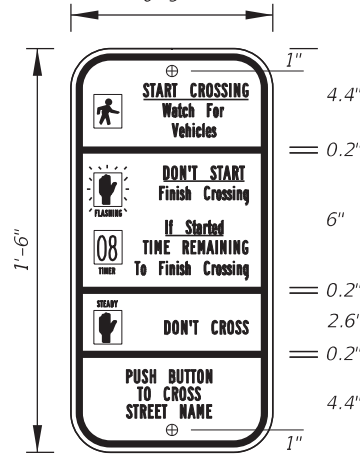

FTP-68B-06
9" X 1'-6"
1.5" Radii 3/4" Border
Series B Legend
White Background
Black Legend and Border

See Standard Highway Signs Manual, Sign R10-3b For Letter Size Spacing And Symbol Sizes.