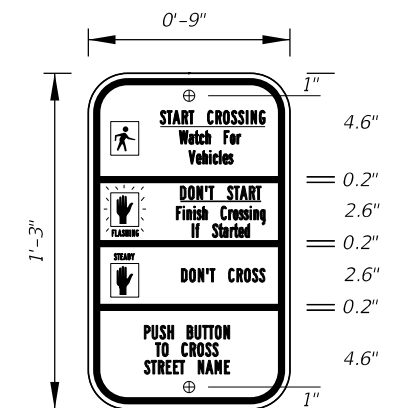

DETAIL for FTP-66 AND FTP-67

Sign Mounting Holes Can Be Punched Or Field Drilled With No Obstruction To Text Or Symbols From Holes Or Bolts.

**FTP-68A-06**  
 9" X 1'-3"  
 1.5" Radii 3/4" Border  
 Series B Legend  
 White Background  
 Black Legend and Border