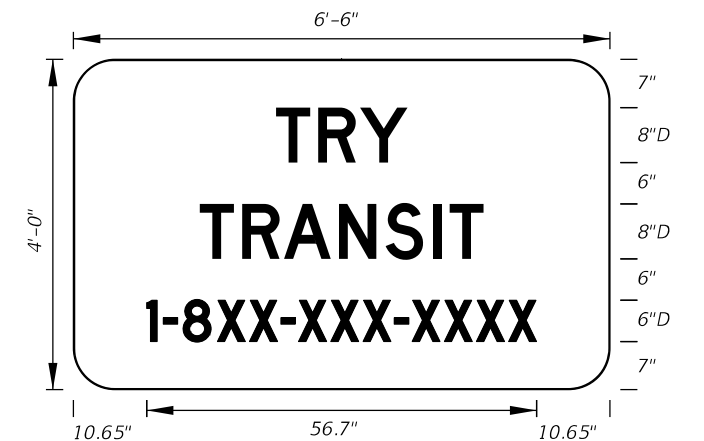

FTP-59-06
6'-6" X 4'
6" Radii
8" and 6" Series D Legend
Blue Background
White Legend and Border

Design Project Manager
or Transit Administrator
will supply correct 1-8XX
number.

8/30/2017 7:57:22 AM

LAST REVISION 11/01/17	DESCRIPTION:	 FY 2018-19 STANDARD PLANS	SPECIAL SIGN DETAILS	INDEX 700-102	SHEET 7 of 11