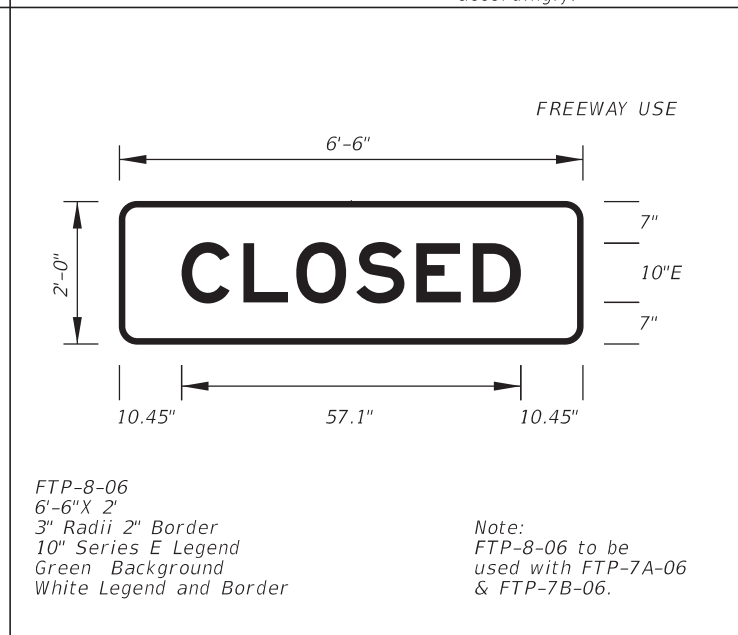

10/14/2016 8:43:14 AM

CHANGED ALL 11/01/17

CHANGED ALL 700-102

LAST REVISION	DESCRIPTION
07/01/14