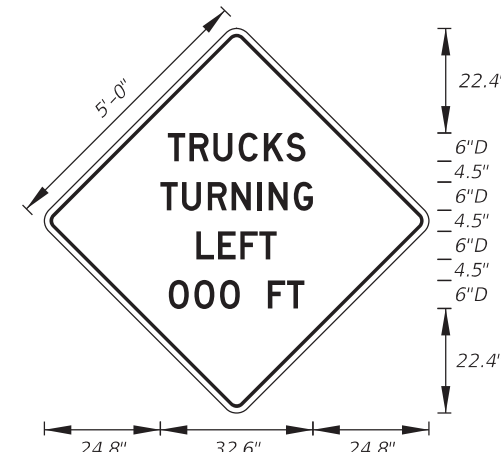

MOT-7-06
5' X 5'
2" Radii 3/4" Border
6" Series D Legend
Orange Background
Black Legend and Border