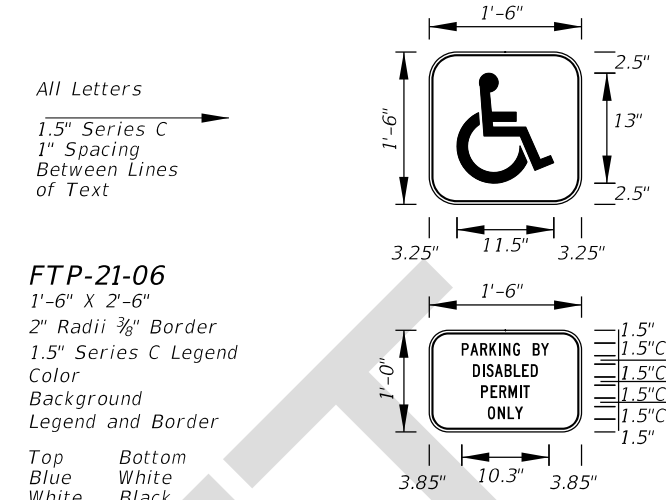

FTP-21-06
1'-6" X 2'-6"
2" Radii 3/8" Border
1.5" Series C Legend
Color
Background
Legend and Border

Top Blue
Bottom White
White Black