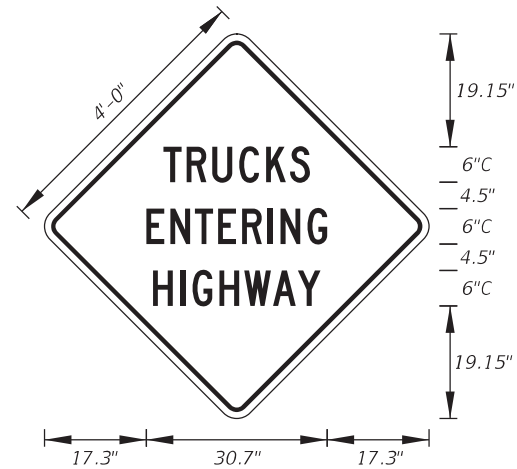

MOT-5-06
4' X 4'
2" Radii 3/4" Border
6" Series C Legend
Orange Background
Black Legend and Border