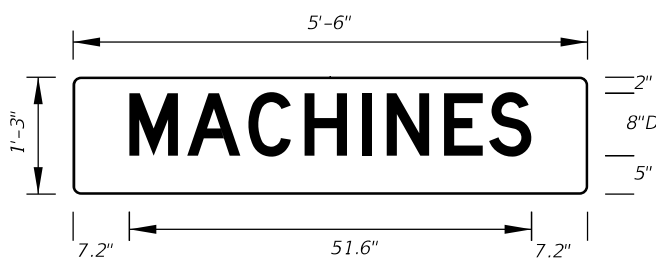

6" Series C Legend
Yellow Background
Black Legend and Border

8" Series D Legend
Blue Background
White Legend and Border

ARROW HEAD	
A	3.125
B	3.625
C	6.375
D	.5
E	.625

ARROW BODY						
A	B	C	D	E	F	G
6.25	3.125	3.125	3.125	5	9.25	20.5

8/30/2017 7:57:24 AM

LAST REVISION	DESCRIPTION:
11/01/17	

FY 2018-19
STANDARD PLANS

SPECIAL SIGN DETAILS

INDEX
700-102

SHEET
9 of 11