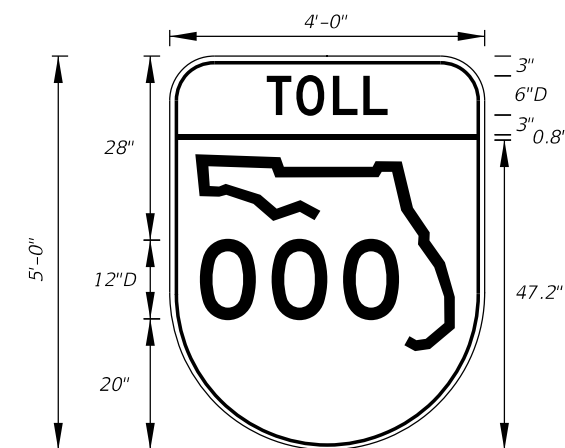

FTP-75-06
5'-6" X 1'-3"
1" Radii
6" Series D Legend
Blue Background
White Legend

FTP-79-06
4' X 5'
6" Radii 3/4" Border
6" and 12" Series D Legend
Top Yellow Background with Black Legend and Black Border
Bottom White Background with Black Legend and Border