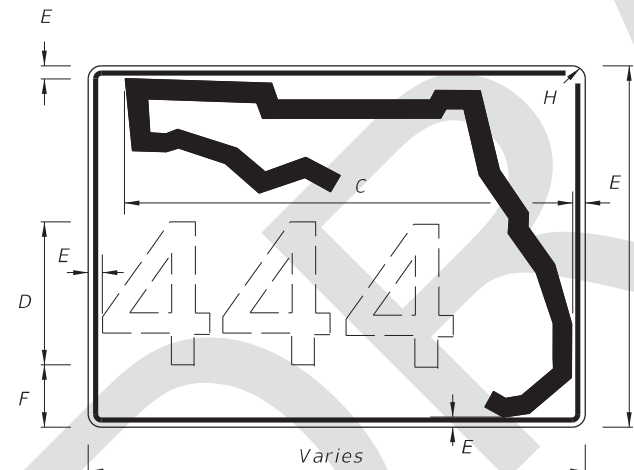

3 OR MORE DIGITS

1. **NOTES:**
1. Florida marker shall have Black Legend with White Background.
  2. Stroke width of State outline shall be 1 3/4" for Guide Sign.
  3. Series D Legend.
  4. 5/8" Border

A	B	C	D	E	F	G	H
30"	24"	26"	12"	1 1/4"	2 3/4"	8 1/4"	1 1/4"
36"	30"	32"	15"	1 1/4"	3 1/4"	8 3/4"	1 1/4"
42"	36"	38"	15"	1 1/4"	6 1/4"	11"	1 1/4"

GUIDE SIGN USE

1. **NOTES:**
1. Series D Legend.
  2. Color: Yellow Legend and Border on Blue Background.
  3. When used on a guide sign, marker must be overlaid on a rectangular Yellow Background as shown in chart.
  4. When two or more County Route Markers are mounted together, use the dimensions of the largest marker for all other markers.