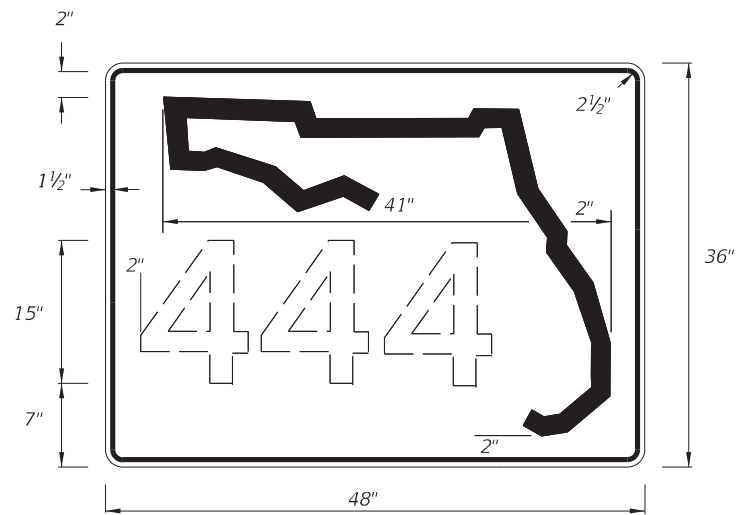

DIGITS	NUMERAL SIZE	SERIES LEGEND	PANEL SIZE
1-3	15"	C	48" x 36"
4	12"	C	48" x 36"

1. **NOTES:**
1. Stroke width of State Outline shall be 1".
  2. 2 1/2" Radii