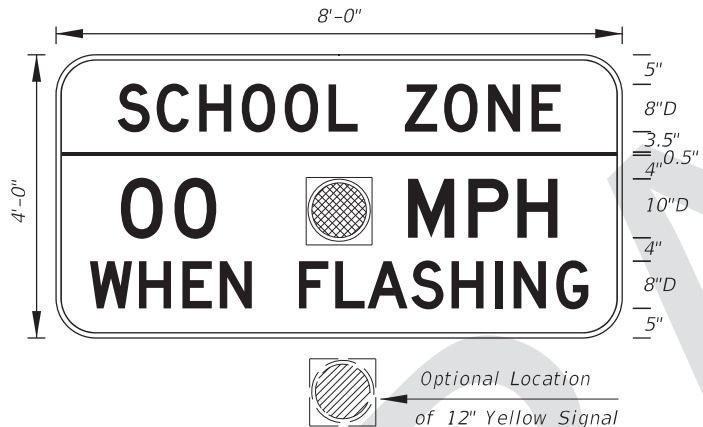

FTP-31-06
8' X 4'
6" Radii 3/4" Border
Series D Legend
Fluorescent Yellow-Green Background Top
White Background Bottom
Black Legend and Border