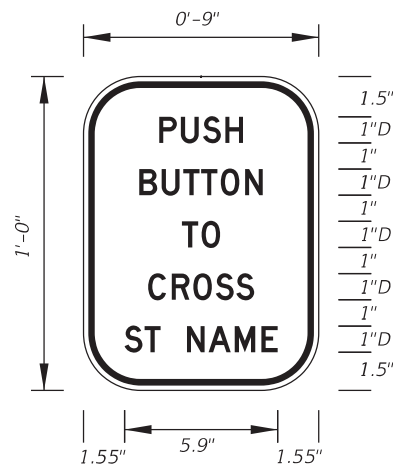

FTP-25-06
9" X 1'-0"
2" Radii 3/8" Border
1" Series D Legend
White Background
Black Legend and Border