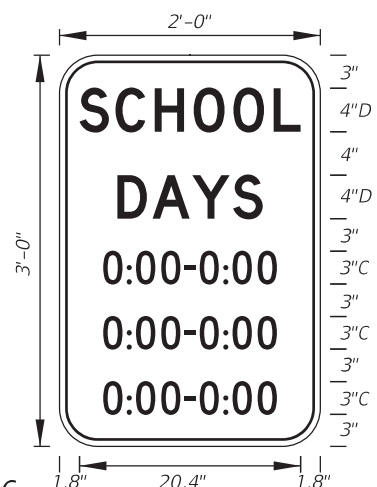

FTP-30A-06
2' X 3'
3" Radii 5/8" Border
Top 4" Series D Legend
Bottom 3" Series C Legend
White Background
Black Legend and Border