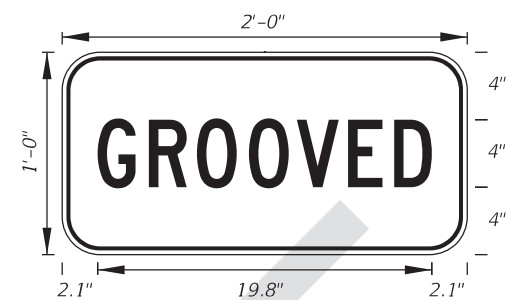

FTP-29-06
2'-0" X 1'-0"
2" Radii 5/8" Border
4" Series C Legend
Yellow Background
Black Legend and Border