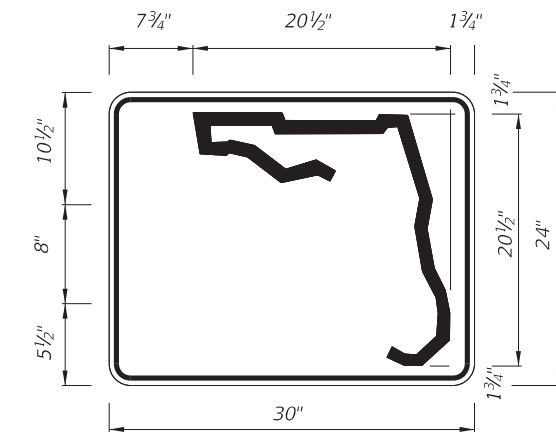

#### **COMMENT:**

In the detail for the County Route Marker in the bottom right quadrant, for overhead installations, the vertical dimensions of the marker increase with the number of digits. When you have two markers side-by-side, one with three digits and one with four digits, they don't match and look like someone made an error. See photo below from I-75. Why not keep the markers the same size and go from a Series D to a Series C for the numerals?

8/30/2017 7:57:21 AM

DIGITS	NUMERAL SIZE	SERIES LEGEND	PANEL SIZE
1-3	15"	C	48" x 36"
4	12"	C	48" x 36"

- NOTES:**
- Stroke width of State Outline shall be 1".
  - 2 1/2" Radii

1 or 2 DIGITS

DIGITS	NUMERAL SIZE	SERIES LEGEND	PANEL SIZE
1-2	10"	D	24" x 24"

3 or 4 DIGITS

DIGITS	NUMERAL SIZE	SERIES LEGEND	PANEL SIZE
3	8"	D	30" x 24"
4	8"	C	30" x 24"

- NOTES:**
- Stroke width of State Outline shall be 1".
  - The 24" X 24" panel shall only be used for a 3 digit route when the panel is to be used on a sign cluster with other 24" X 24" panels.
  - 1 1/2" Radii