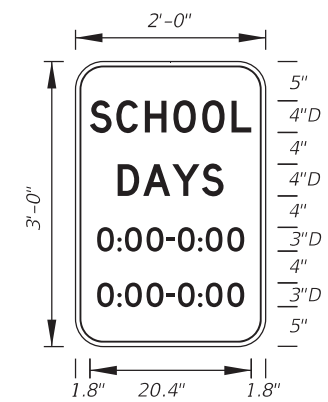

FTP-30-06
2'-0" X 3'-0"
3" Radii 5/8" Border
White Background
Black Legend and Border