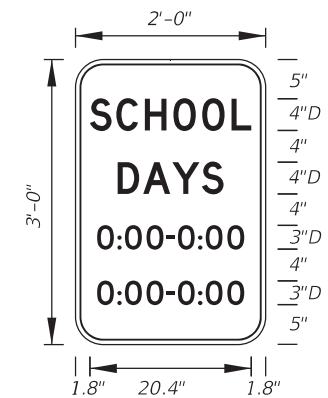

FTP-30-06
2'-0" X 3'-0"
3" Radii 5/8" Border
White Background
Black Legend and Border