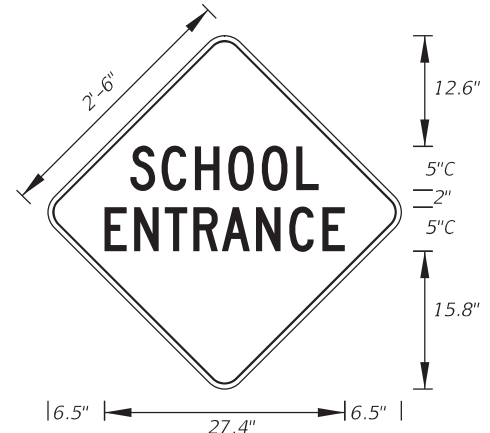

FTP-33-06
2'-6" X 2'-6"
2" Radii 3/4" Border
5" Series C Legend
Yellow Background
Black Legend and Border