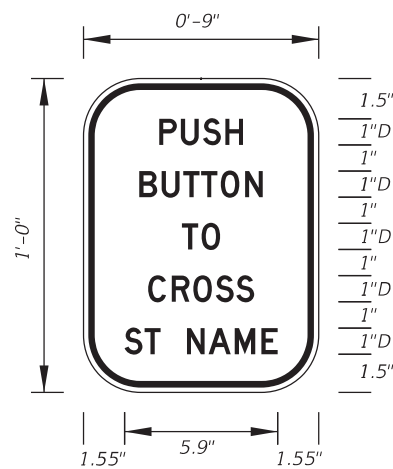

FTP-25-06
9' X 1'-0"
2" Radii 3/8" Border
1" Series D Legend
White Background
Black Legend and Border