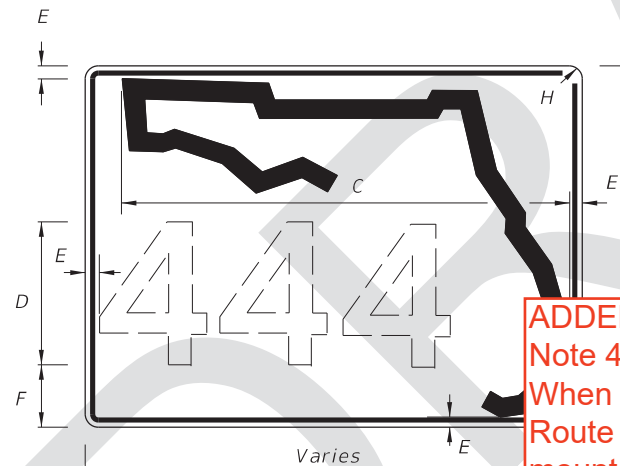

3 OR MORE DIGITS

ADDED:
Note 4
When two or more County Route Markers are mounted together, use the dimensions of the largest marker for all other markers.

1. **NOTES:**
1. Florida marker shall have Black Legend with White Background.
  2. Stroke width of State outline shall be 1 3/4" for Guide Sign.
  3. Series D Legend.
  4. 5/8" Border

A	B	C	D	E	F	G	H
30"	24"	26"	12"	1 1/4"	2 3/4"	8 1/4"	1 1/4"
36"	30"	32"	15"	1 1/4"	3 1/4"	8 3/4"	1 1/4"
42"	36"	38"	15"	1 1/4"	6 1/4"	11"	1 1/4"

GUIDE SIGN USE

FTP-17-06 - FLORIDA ROUTE MARKER

1. **NOTES:**
1. Series D Legend.
  2. Color: Yellow Legend and Border on Blue Background.
  3. When used on a guide sign, marker must be overlaid on a rectangular Yellow Background as shown in chart.