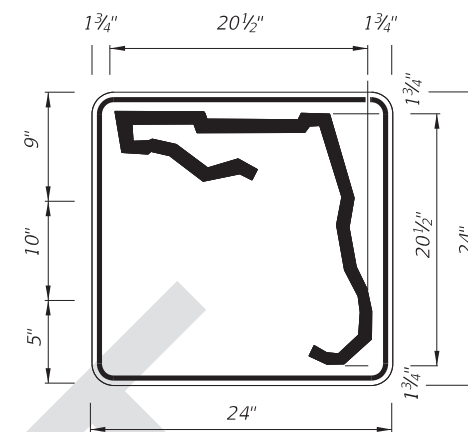

#### **COMMENT:**

In the detail for the County Route Marker in the bottom right quadrant, for overhead installations, the vertical dimensions of the marker increase with the number of digits. When you have two markers side-by-side, one with three digits and one with four digits, they don't match and look like someone made an error. See photo below from I-75. Why not keep the markers the same size and go from a Series D to a Series C for the numerals?

**FTP-36-06**  
3' X 3'  
5" Radii  
4" Series D Legend  
Green Background  
White Legend and Border

**FTP-37-06**  
9'-6" X 6'  
9" Radii 2" Border  
8" Series E Legend  
White Background  
Black Legend and Border  
State Line Sign

8/30/2017 7:57:21 AM

DIGITS	NUMERAL SIZE	SERIES LEGEND	PANEL SIZE
1-3	15"	C	48" x 36"
4	12"	C	48" x 36"

- NOTES:**
- Stroke width of State Outline shall be 1".
  - 2 1/2" Radii

1 or 2 DIGITS

DIGITS	NUMERAL SIZE	SERIES LEGEND	PANEL SIZE
1-2	10"	D	24" x 24"

3 or 4 DIGITS

DIGITS	NUMERAL SIZE	SERIES LEGEND	PANEL SIZE
3	8"	D	30" x 24"
4	8"	C	30" x 24"

- NOTES:**
- Stroke width of State Outline shall be 1".
  - The 24" X 24" panel shall only be used for a 3 digit route when the panel is to be used on a sign cluster with other 24" X 24" panels.
  - 1 1/2" Radii