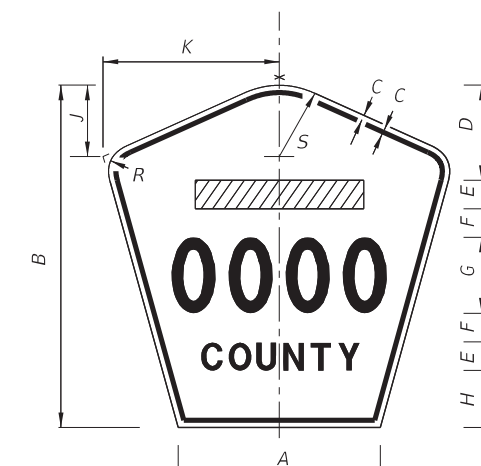

#### **COMMENT:**

In the detail for the County Route Marker in the bottom right quadrant, for overhead installations, the vertical dimensions of the marker increase with the number of digits. When you have two markers side-by-side, one with three digits and one with four digits, they don't match and look like someone made an error. See photo below from I-75. Why not keep the markers the same size and go from a Series D to a Series C for the numerals?

A	B	C	D	E	F	G	H
30"	24"	26"	12"	1 1/4"	2 3/4"	8 1/4"	1 1/4"
36"	30"	32"	15"	1 1/4"	3 1/4"	8 3/4"	1 1/4"
42"	36"	38"	15"	1 1/4"	6 1/4"	11"	1 1/4"

GUIDE SIGN USE

- NOTES:**
- Series D Legend.
  - Color: Yellow Legend and Border on Blue Background.
  - When used on a guide sign, marker must be overlaid on a rectangular Yellow Background as shown in chart.
  - When two or more County Route Markers are mounted together, use the dimensions of the largest marker for all other markers.