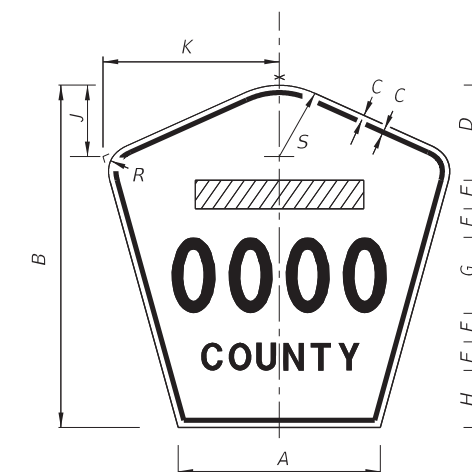

SIGN	DIMENSIONS													Rectangular Yellow Background Dimensions (See Note 3)
	A	B	C	D	E	F	G	H	J	K	R	S		
4 DIGIT POST MOUNTED	25 1/8"	42"	3/4"	10"	4"	4"	8"	8"	8 3/8"	22"	5"	8 3/4"		
2 DIGIT OVERHEAD	21 1/2"	36"	1/2"	7 1/2"	3"	3"	12"	4 1/2"	7 1/8"	18 7/8"	4 1/4"	7 1/2"	42" x 42"	
3 DIGIT OVERHEAD	25 1/8"	42"	3/4"	8"	4"	4"	12"	6"	8 3/8"	22"	5"	8 3/4"	48" x 48"	
4 DIGIT OVERHEAD	29 7/8"	48"	3/4"	8"	5"	5"	12"	8"	9 3/4"	25 3/8"	5 3/4"	10 1/4"	52" x 52"	

FTP-18-06 - COUNTY ROUTE MARKER (M1-6)

8/30/2017 7:57:20 AM