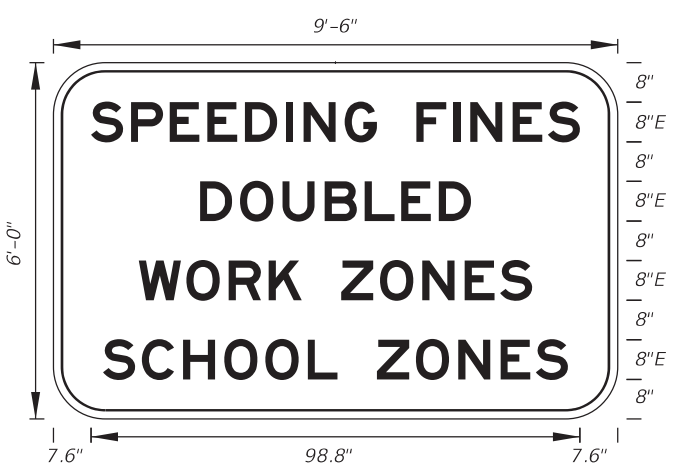

FTP-37-06
9'-6" X 6'
9" Radii 2" Border
8" Series E Legend
White Background
Black Legend and Border
State Line Sign

8/30/2017 7:57:21 AM