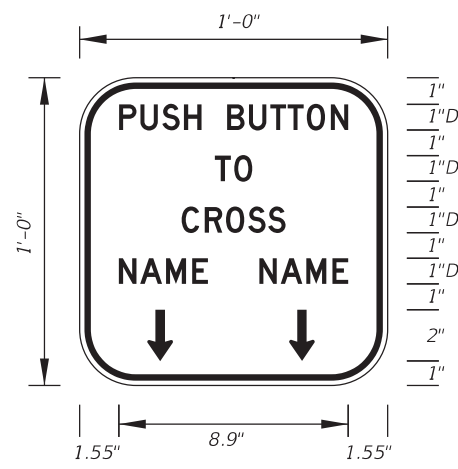

FTP-26-06
1' X 1'
2" Radii 3/8" Border
1" Series D Legend
White Background
Black Legend and Border