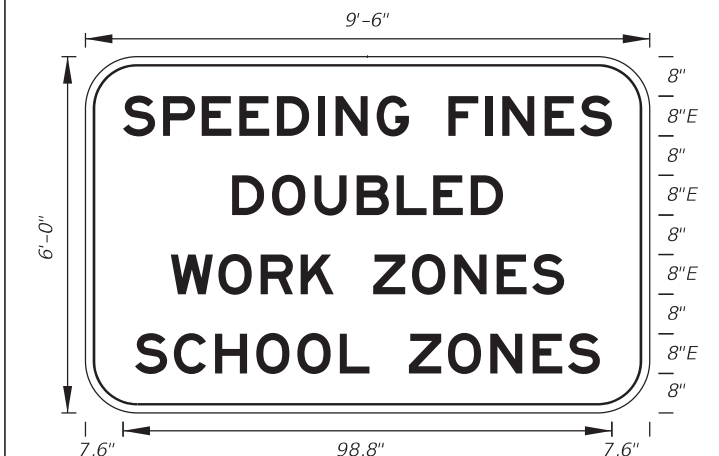

FTP-37-06
9'-6" X 6'
9" Radii 2" Border
8" Series E Legend
White Background
Black Legend and Border
State Line Sign

9/15/2017 9:45:38 AM