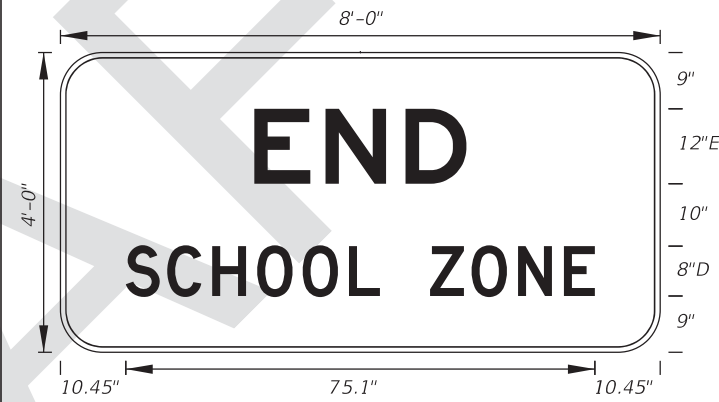

Fluorescent Yellow-Green

8/30/2017 7:57:21 AM