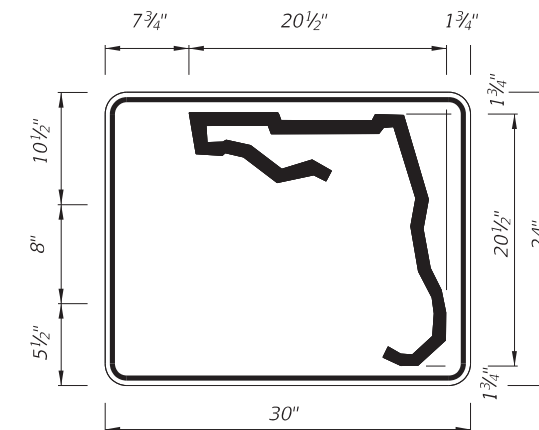

#### **COMMENT:**

In the detail for the County Route Marker in the bottom right quadrant, for overhead installations, the vertical dimensions of the marker increase with the number of digits. When you have two markers side-by-side, one with three digits and one with four digits, they don't match and look like someone made an error. See photo below from I-75. Why not keep the markers the same size and go from a Series D to a Series C for the numerals?

#### **RESPONSE:**

September 15, 2017

Agree, a note has been added for the County Route Markers and the color of all applicable school zone signs has been revised. Changes made.

DIGITS	NUMERAL SIZE	SERIES LEGEND	PANEL SIZE
1-3	15"	C	48" x 36"
4	12"	C	48" x 36"

- NOTES:**
- Stroke width of State Outline shall be 1".
  - 2 1/2" Radii

1 or 2 DIGITS

DIGITS	NUMERAL SIZE	SERIES LEGEND	PANEL SIZE
1-2	10"	D	24" x 24"

3 or 4 DIGITS

DIGITS	NUMERAL SIZE	SERIES LEGEND	PANEL SIZE
3	8"	D	30" x 24"
4	8"	C	30" x 24"

- NOTES:**
- Stroke width of State Outline shall be 1".
  - The 24" X 24" panel shall only be used for a 3 digit route when the panel is to be used on a sign cluster with other 24" X 24" panels.
  - 1 1/2" Radii