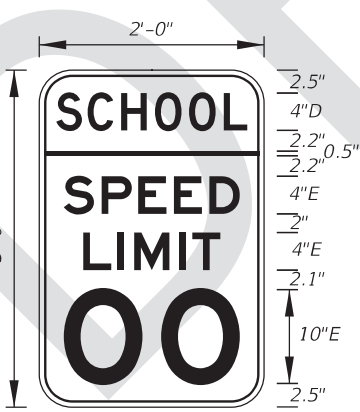

FTP-35-06
2' X 3'
3" Radii 5/8" Border
Top 4" Series D Legend
Bottom 4" and 10" Series E Legend
Yellow Background Top
White Background Bottom
Black Legend and Border