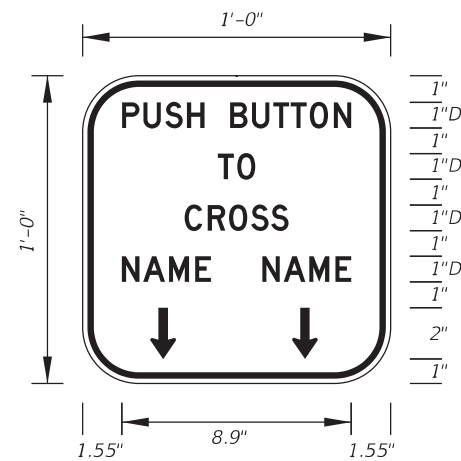

FTP-26-06
1' X 1'
2" Radii 3/8" Border
1" Series D Legend
White Background
Black Legend and Border