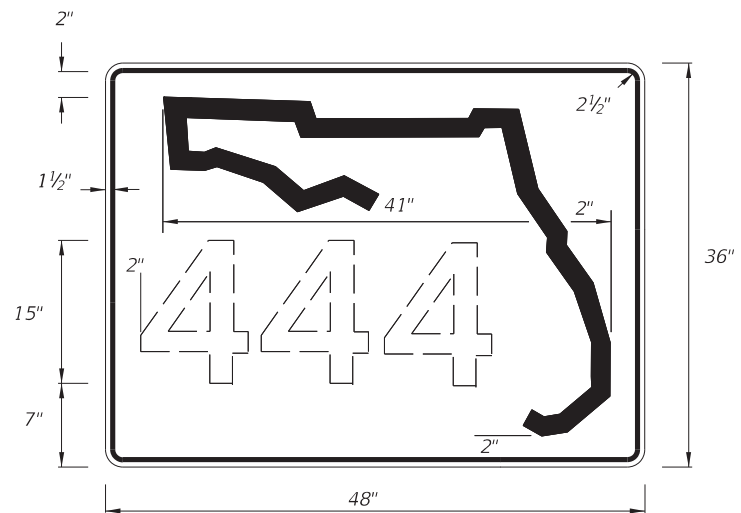

DIGITS	NUMERAL SIZE	SERIES LEGEND	PANEL SIZE
1-3	15"	C	48" x 36"
4	12"	C	48" x 36"

1. **NOTES:**
1. Stroke width of State Outline shall be 1".
  2. 2 1/2" Radii