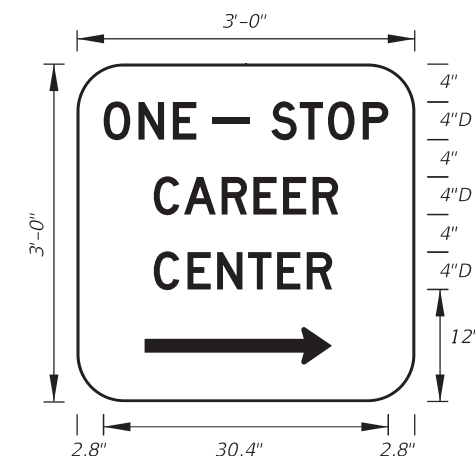

FTP-32-06
8' X 4'
6" Radii 3/4" Border
12" Series E and 8" Series D Legend
White Background
Black Legend and Border

FTP-36-06
3' X 3'
5" Radii
4" Series D Legend
Green Background
White Legend and Border