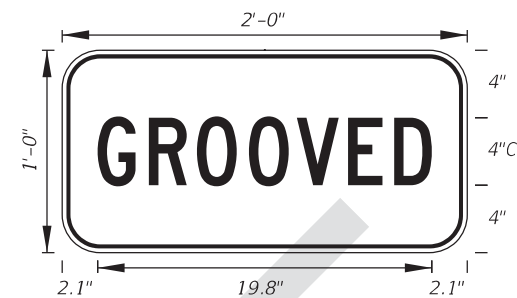

FTP-29-06
2'-0" X 1'-0"
2" Radii 5/8" Border
4" Series C Legend
Yellow Background
Black Legend and Border