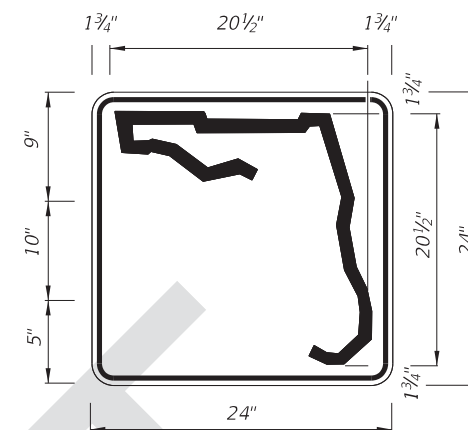

#### **COMMENT:**

In the detail for the County Route Marker in the bottom right quadrant, for overhead installations, the vertical dimensions of the marker increase with the number of digits. When you have two markers side-by-side, one with three digits and one with four digits, they don't match and look like someone made an error. See photo below from I-75. Why not keep the markers the same size and go from a Series D to a Series C for the numerals?

#### **RESPONSE:**

September 15, 2017

Agree, a note has been added for the County Route Markers and the color of all applicable school zone signs has been revised. Changes made.

DIGITS	NUMERAL SIZE	SERIES LEGEND	PANEL SIZE
1-3	15"	C	48" x 36"
4	12"	C	48" x 36"

- NOTES:**
- Stroke width of State Outline shall be 1".
  - 2 1/2" Radii

1 or 2 DIGITS

DIGITS	NUMERAL SIZE	SERIES LEGEND	PANEL SIZE
1-2	10"	D	24" x 24"

3 or 4 DIGITS

DIGITS	NUMERAL SIZE	SERIES LEGEND	PANEL SIZE
3	8"	D	30" x 24"
4	8"	C	30" x 24"

SIGN	DIMENSIONS													Rectangular Yellow Background Dimensions (See Note 3)
	A	B	C	D	E	F	G	H	J	K	R	S		
4 DIGIT POST MOUNTED	25 1/8"	42"	3/4"	10"	4"	4"	8"	8"	8 3/8"	22"	5"	8 3/4"		
2 DIGIT OVERHEAD	21 1/2"	36"	1/2"	7 1/2"	3"	3"	12"	4 1/2"	7 1/8"	18 7/8"	4 1/4"	7 1/2"	42" x 42"	
3 DIGIT OVERHEAD	25 1/8"	42"	3/4"	8"	4"	4"	12"	6"	8 3/8"	22"	5"	8 3/4"	48" x 48"	
4 DIGIT OVERHEAD	29 7/8"	48"	3/4"	8"	5"	5"	12"	8"	9 3/4"	25 3/8"	5 3/4"	10 1/4"	52" x 52"	