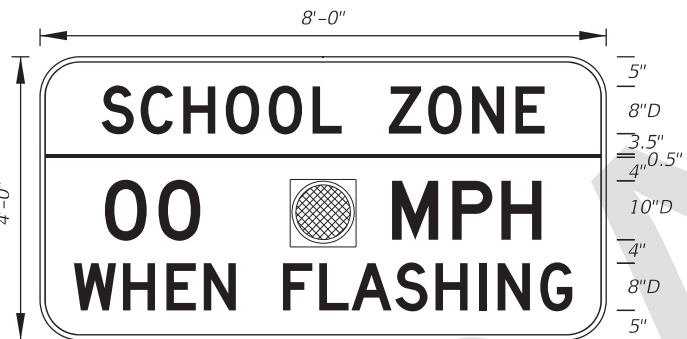

Fluorescent Yellow-Green