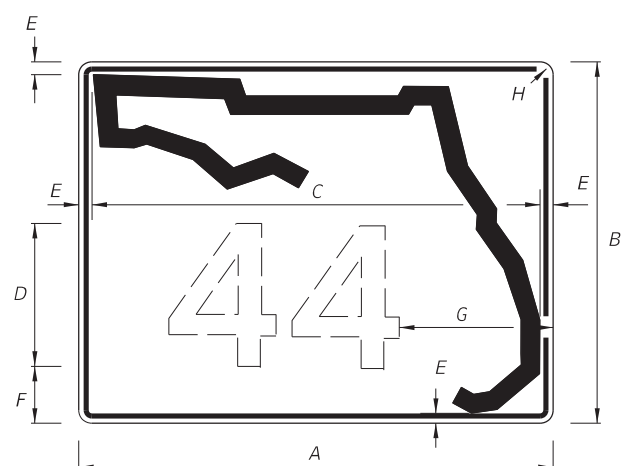

INDEPENDENT USE FOR FREEWAY

INDEPENDENT USE OTHER THAN FREEWAY

1 OR 2 DIGITS