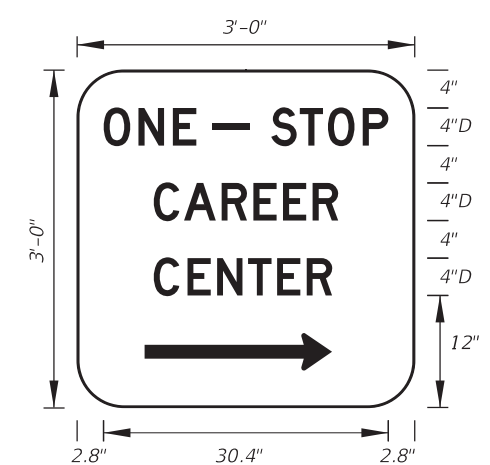

**FTP-34-06**  
2' X 2'-6"  
3" Radii 5/8" Border  
4" Series D and E Legend  
White Background  
Black Legend and Border

**FTP-35-06**  
2' X 3'  
3" Radii 5/8" Border  
Top 4" Series D Legend  
Bottom 4" and 10" Series E Legend  
Yellow Background Top  
White Background Bottom  
Black Legend and Border