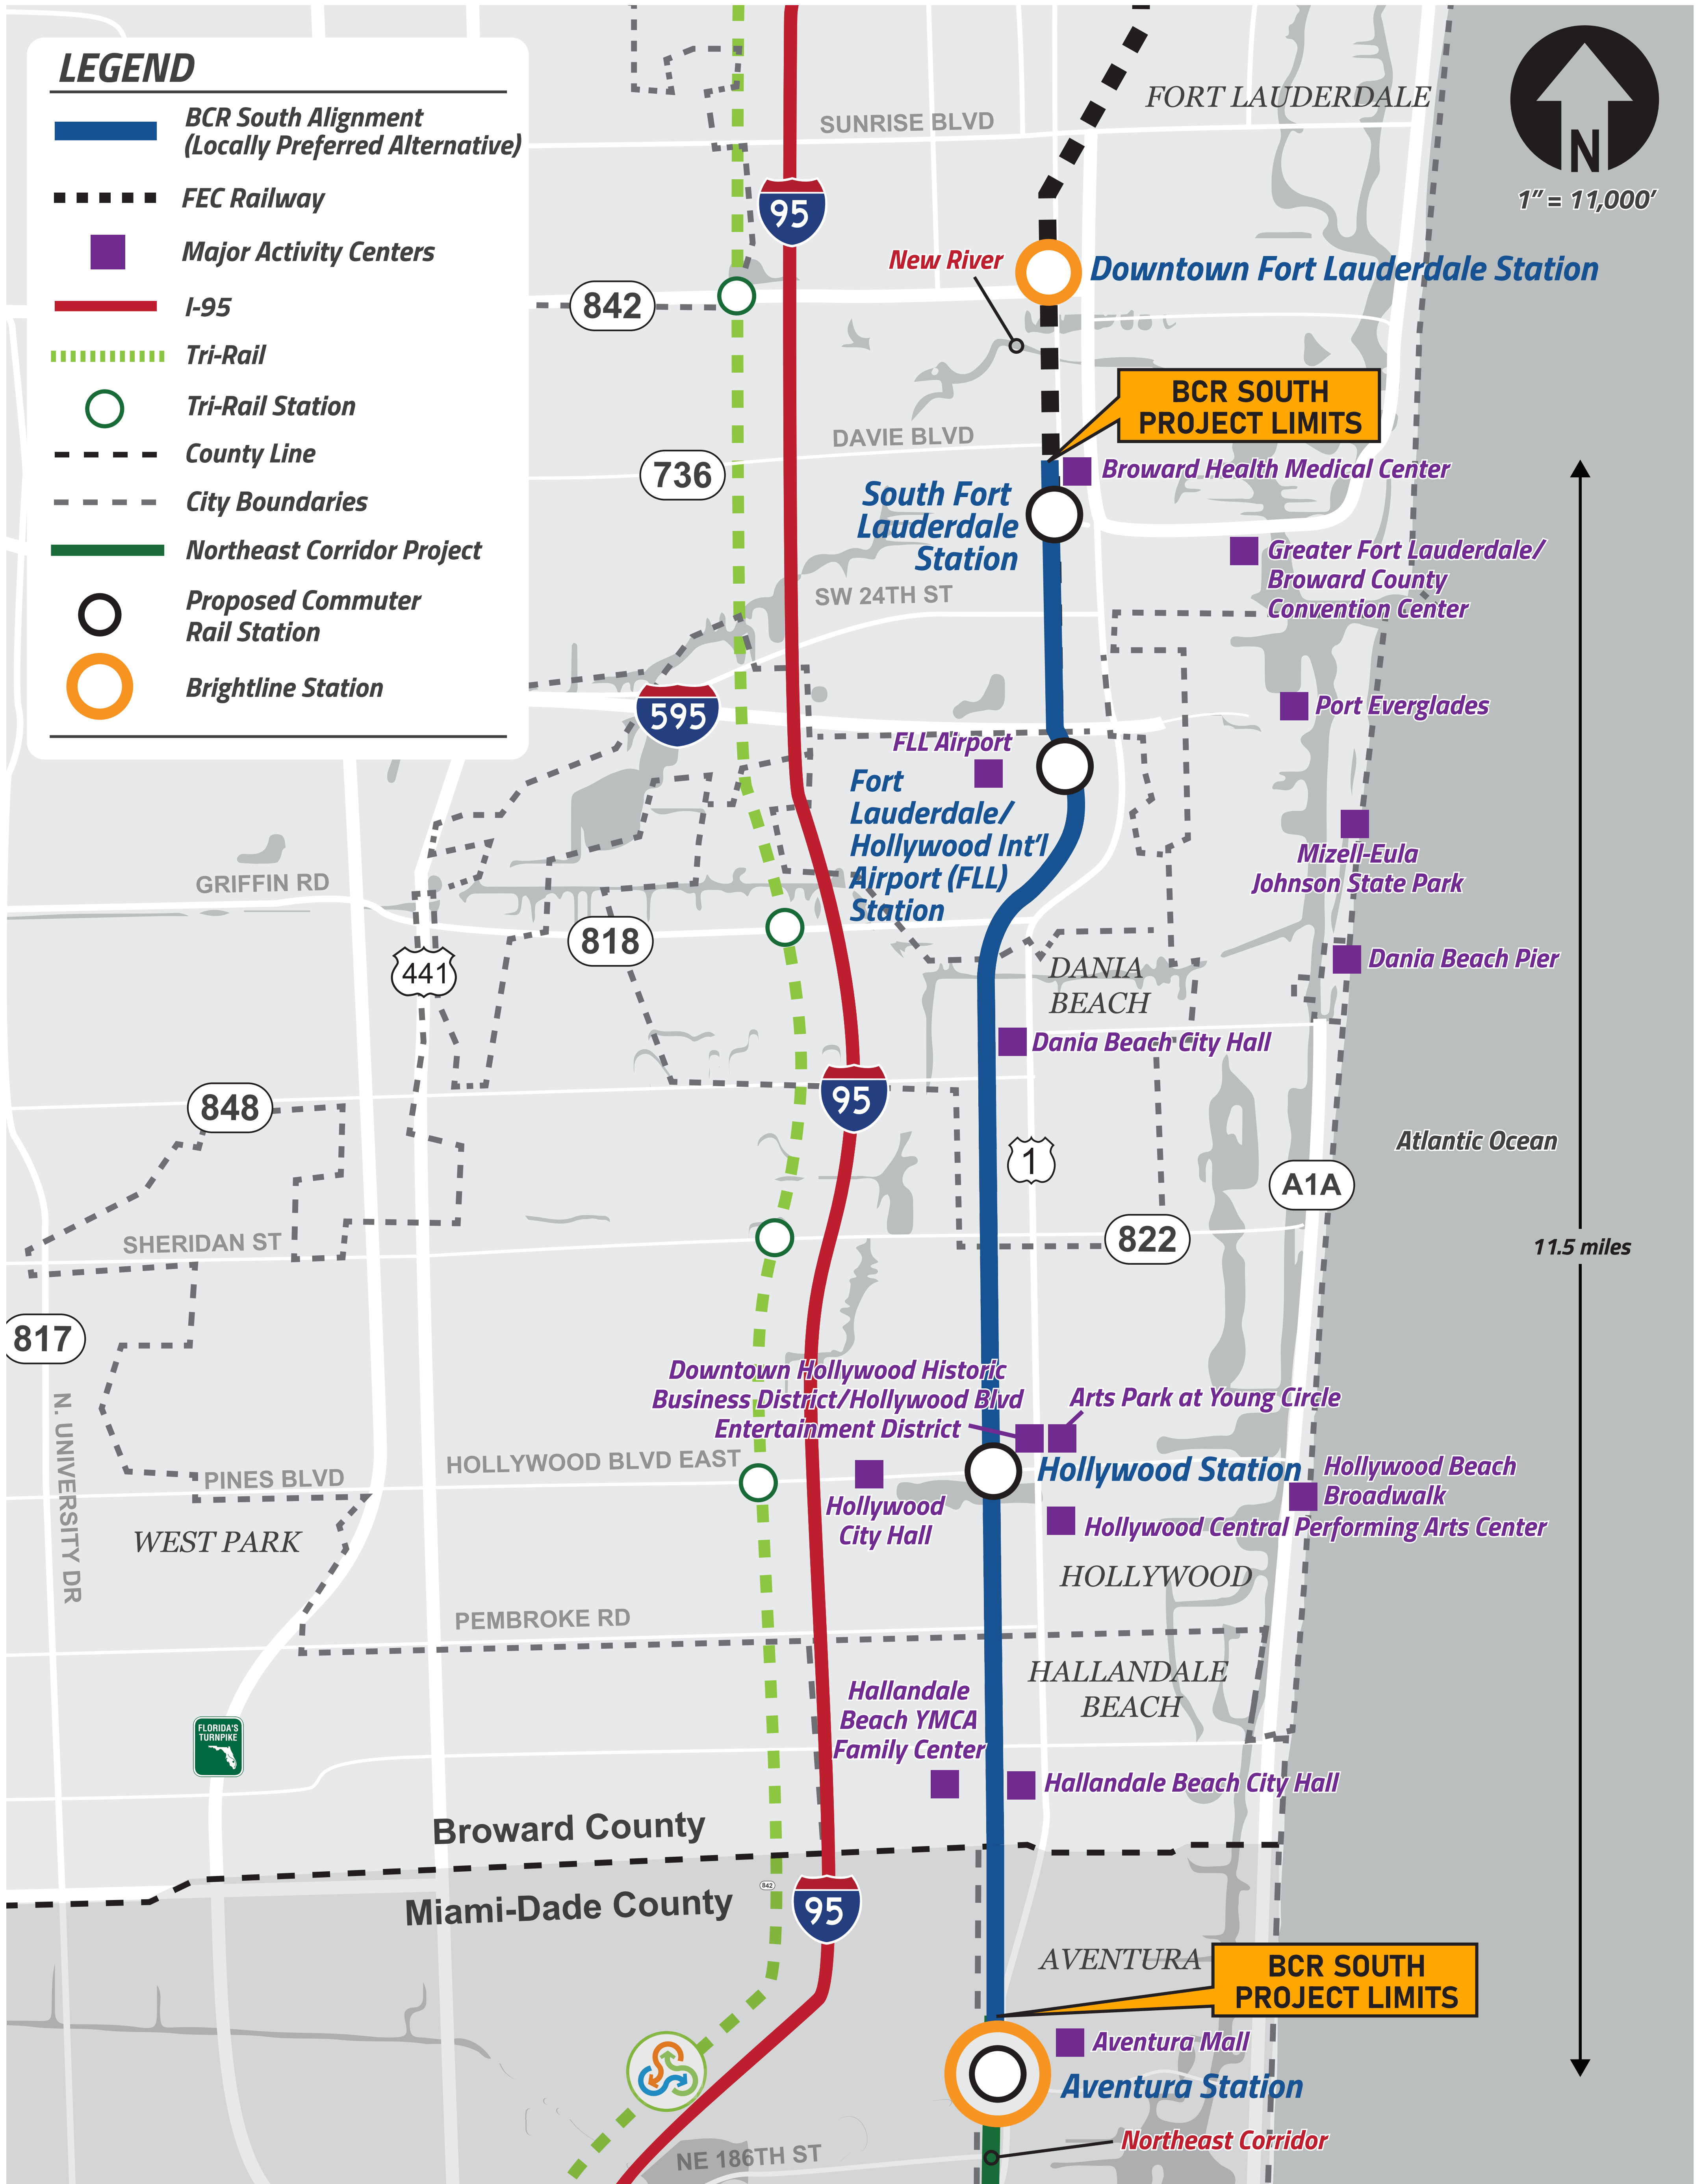

BCR SOUTH LOCATION MAP

LEGEND

-  BCR South Alignment (Locally Preferred Alternative)
-  FEC Railway
-  Major Activity Centers
-  I-95
-  Tri-Rail
-  Tri-Rail Station
-  County Line
-  City Boundaries
-  Northeast Corridor Project
-  Proposed Commuter Rail Station
-  Brightline Station

CONCEPTUAL - SUBJECT TO CHANGE