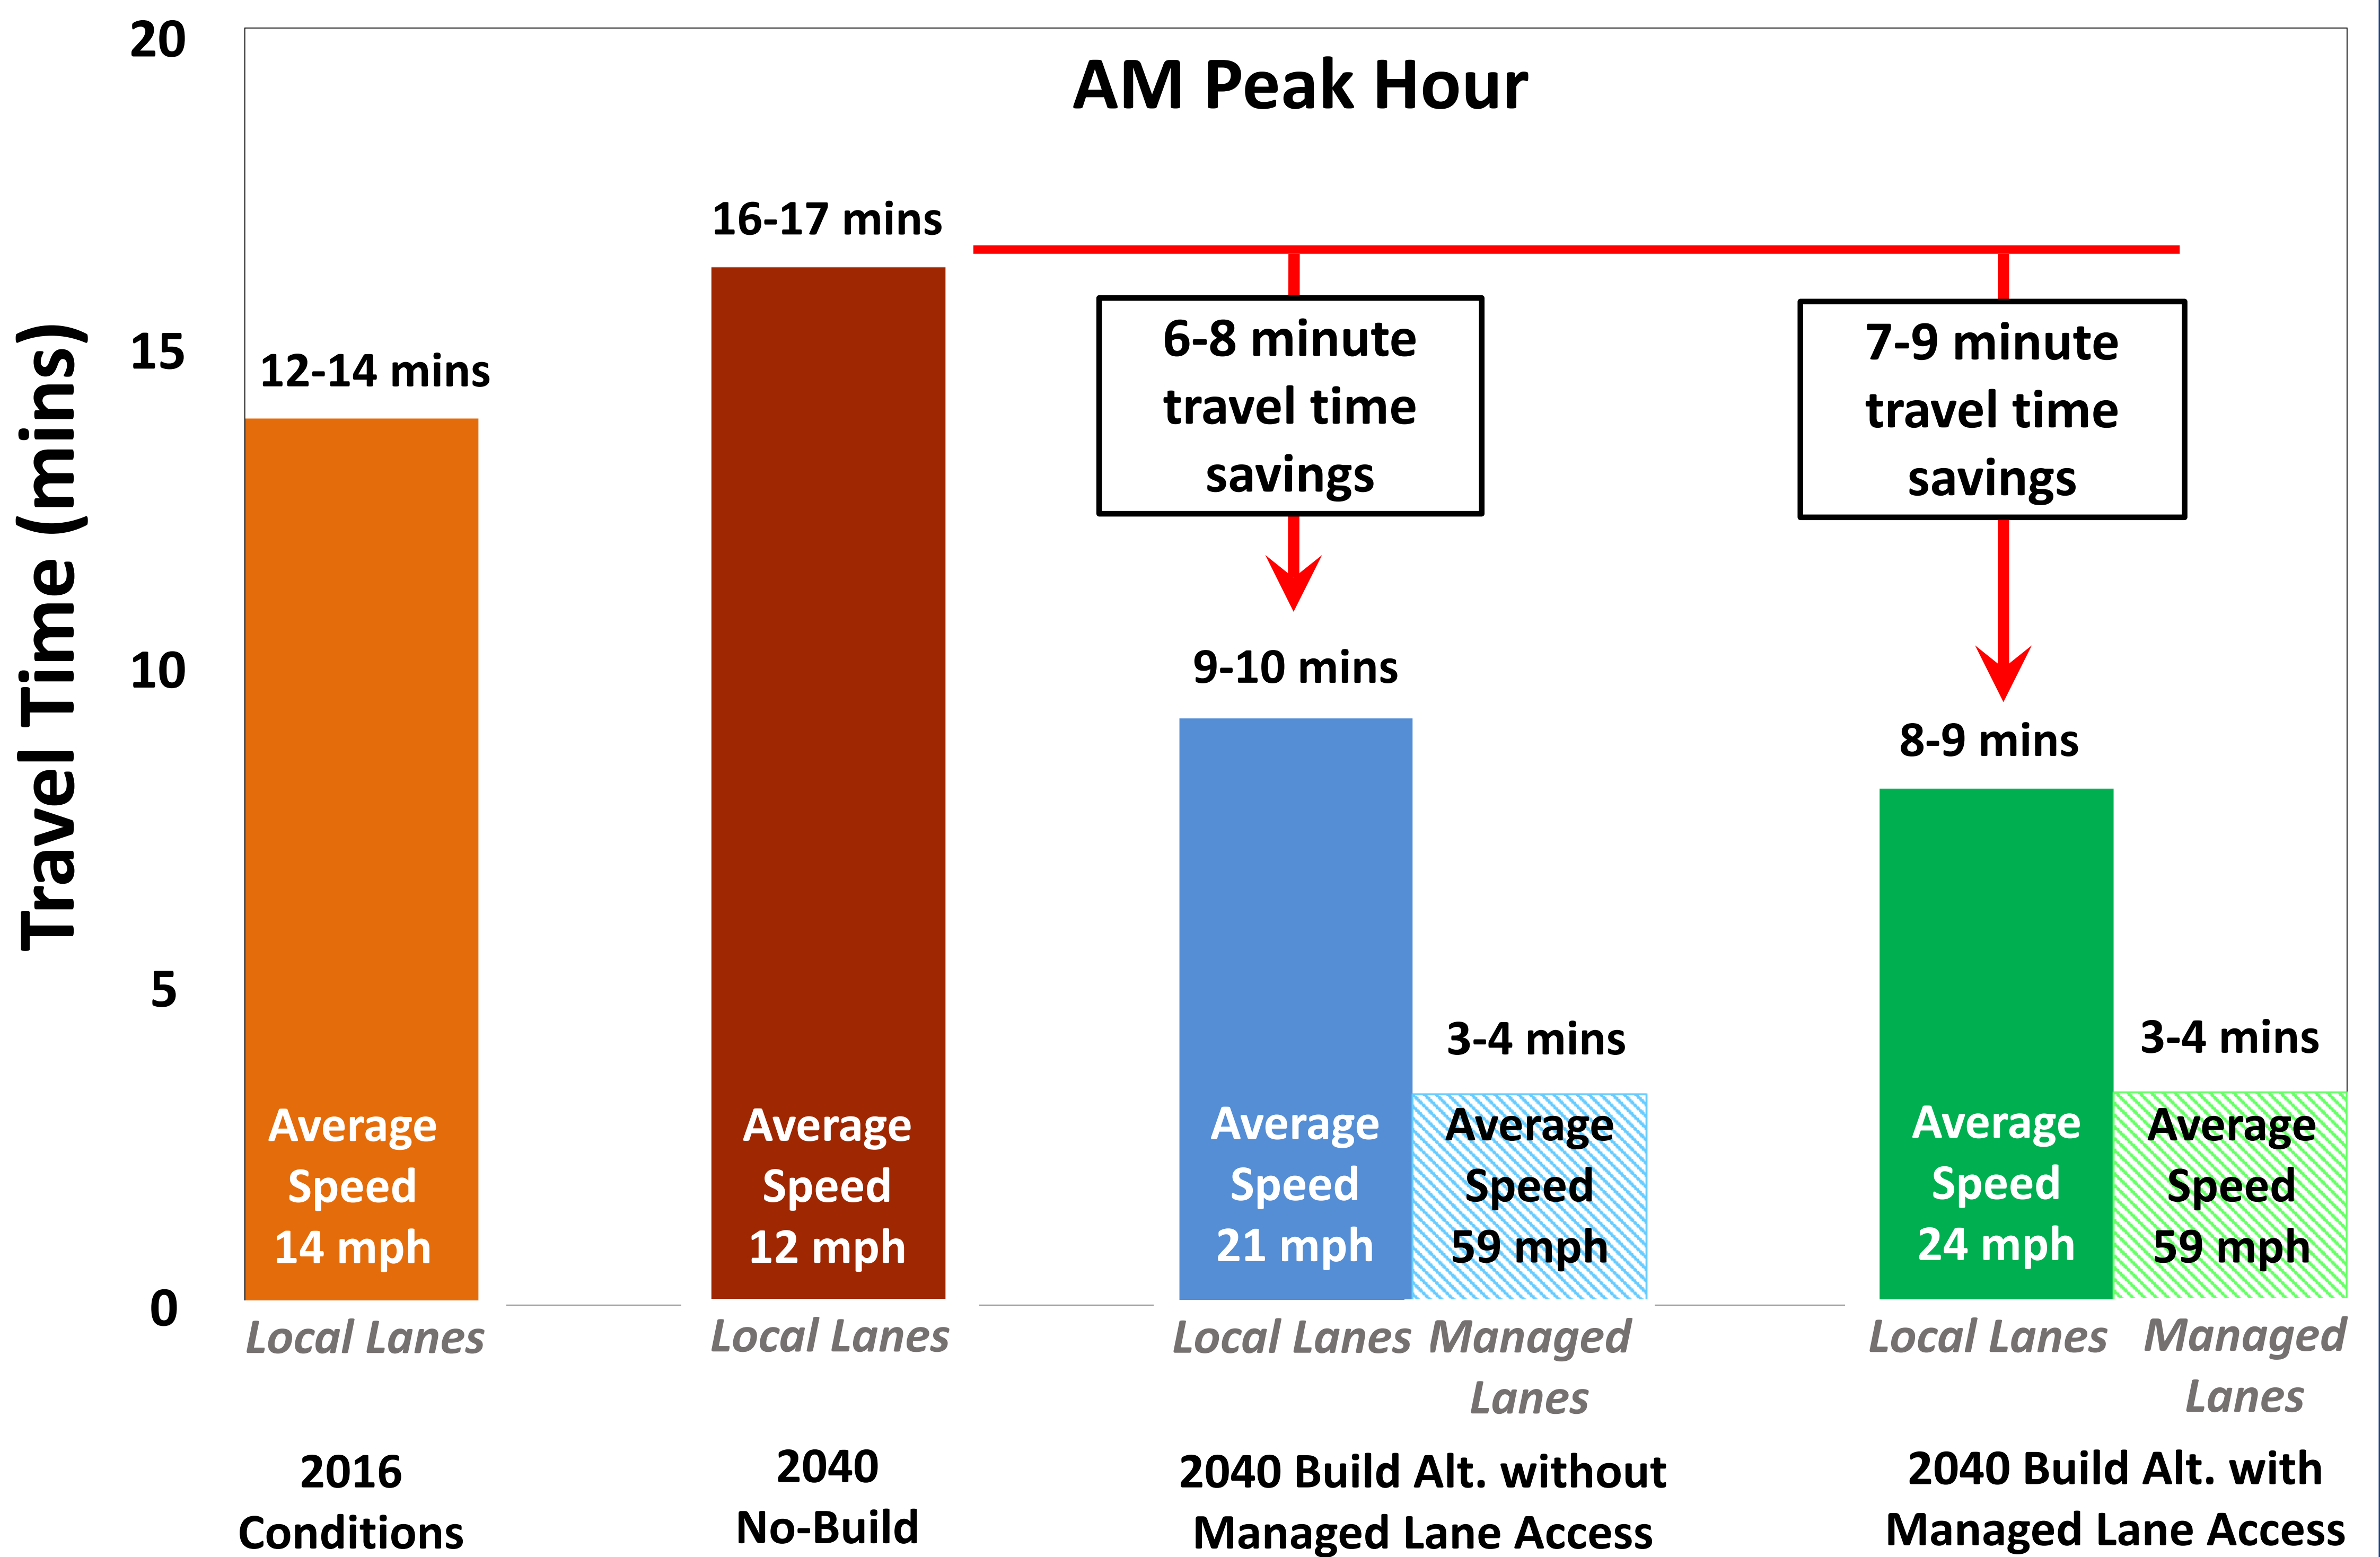

# SW 10<sup>th</sup> Street Travel Time Comparison

## SW 10<sup>th</sup> Street Eastbound Travel Time (Florida's Turnpike to I-95)

## SW 10<sup>th</sup> Street Westbound Travel Time (Florida's Turnpike to I-95)