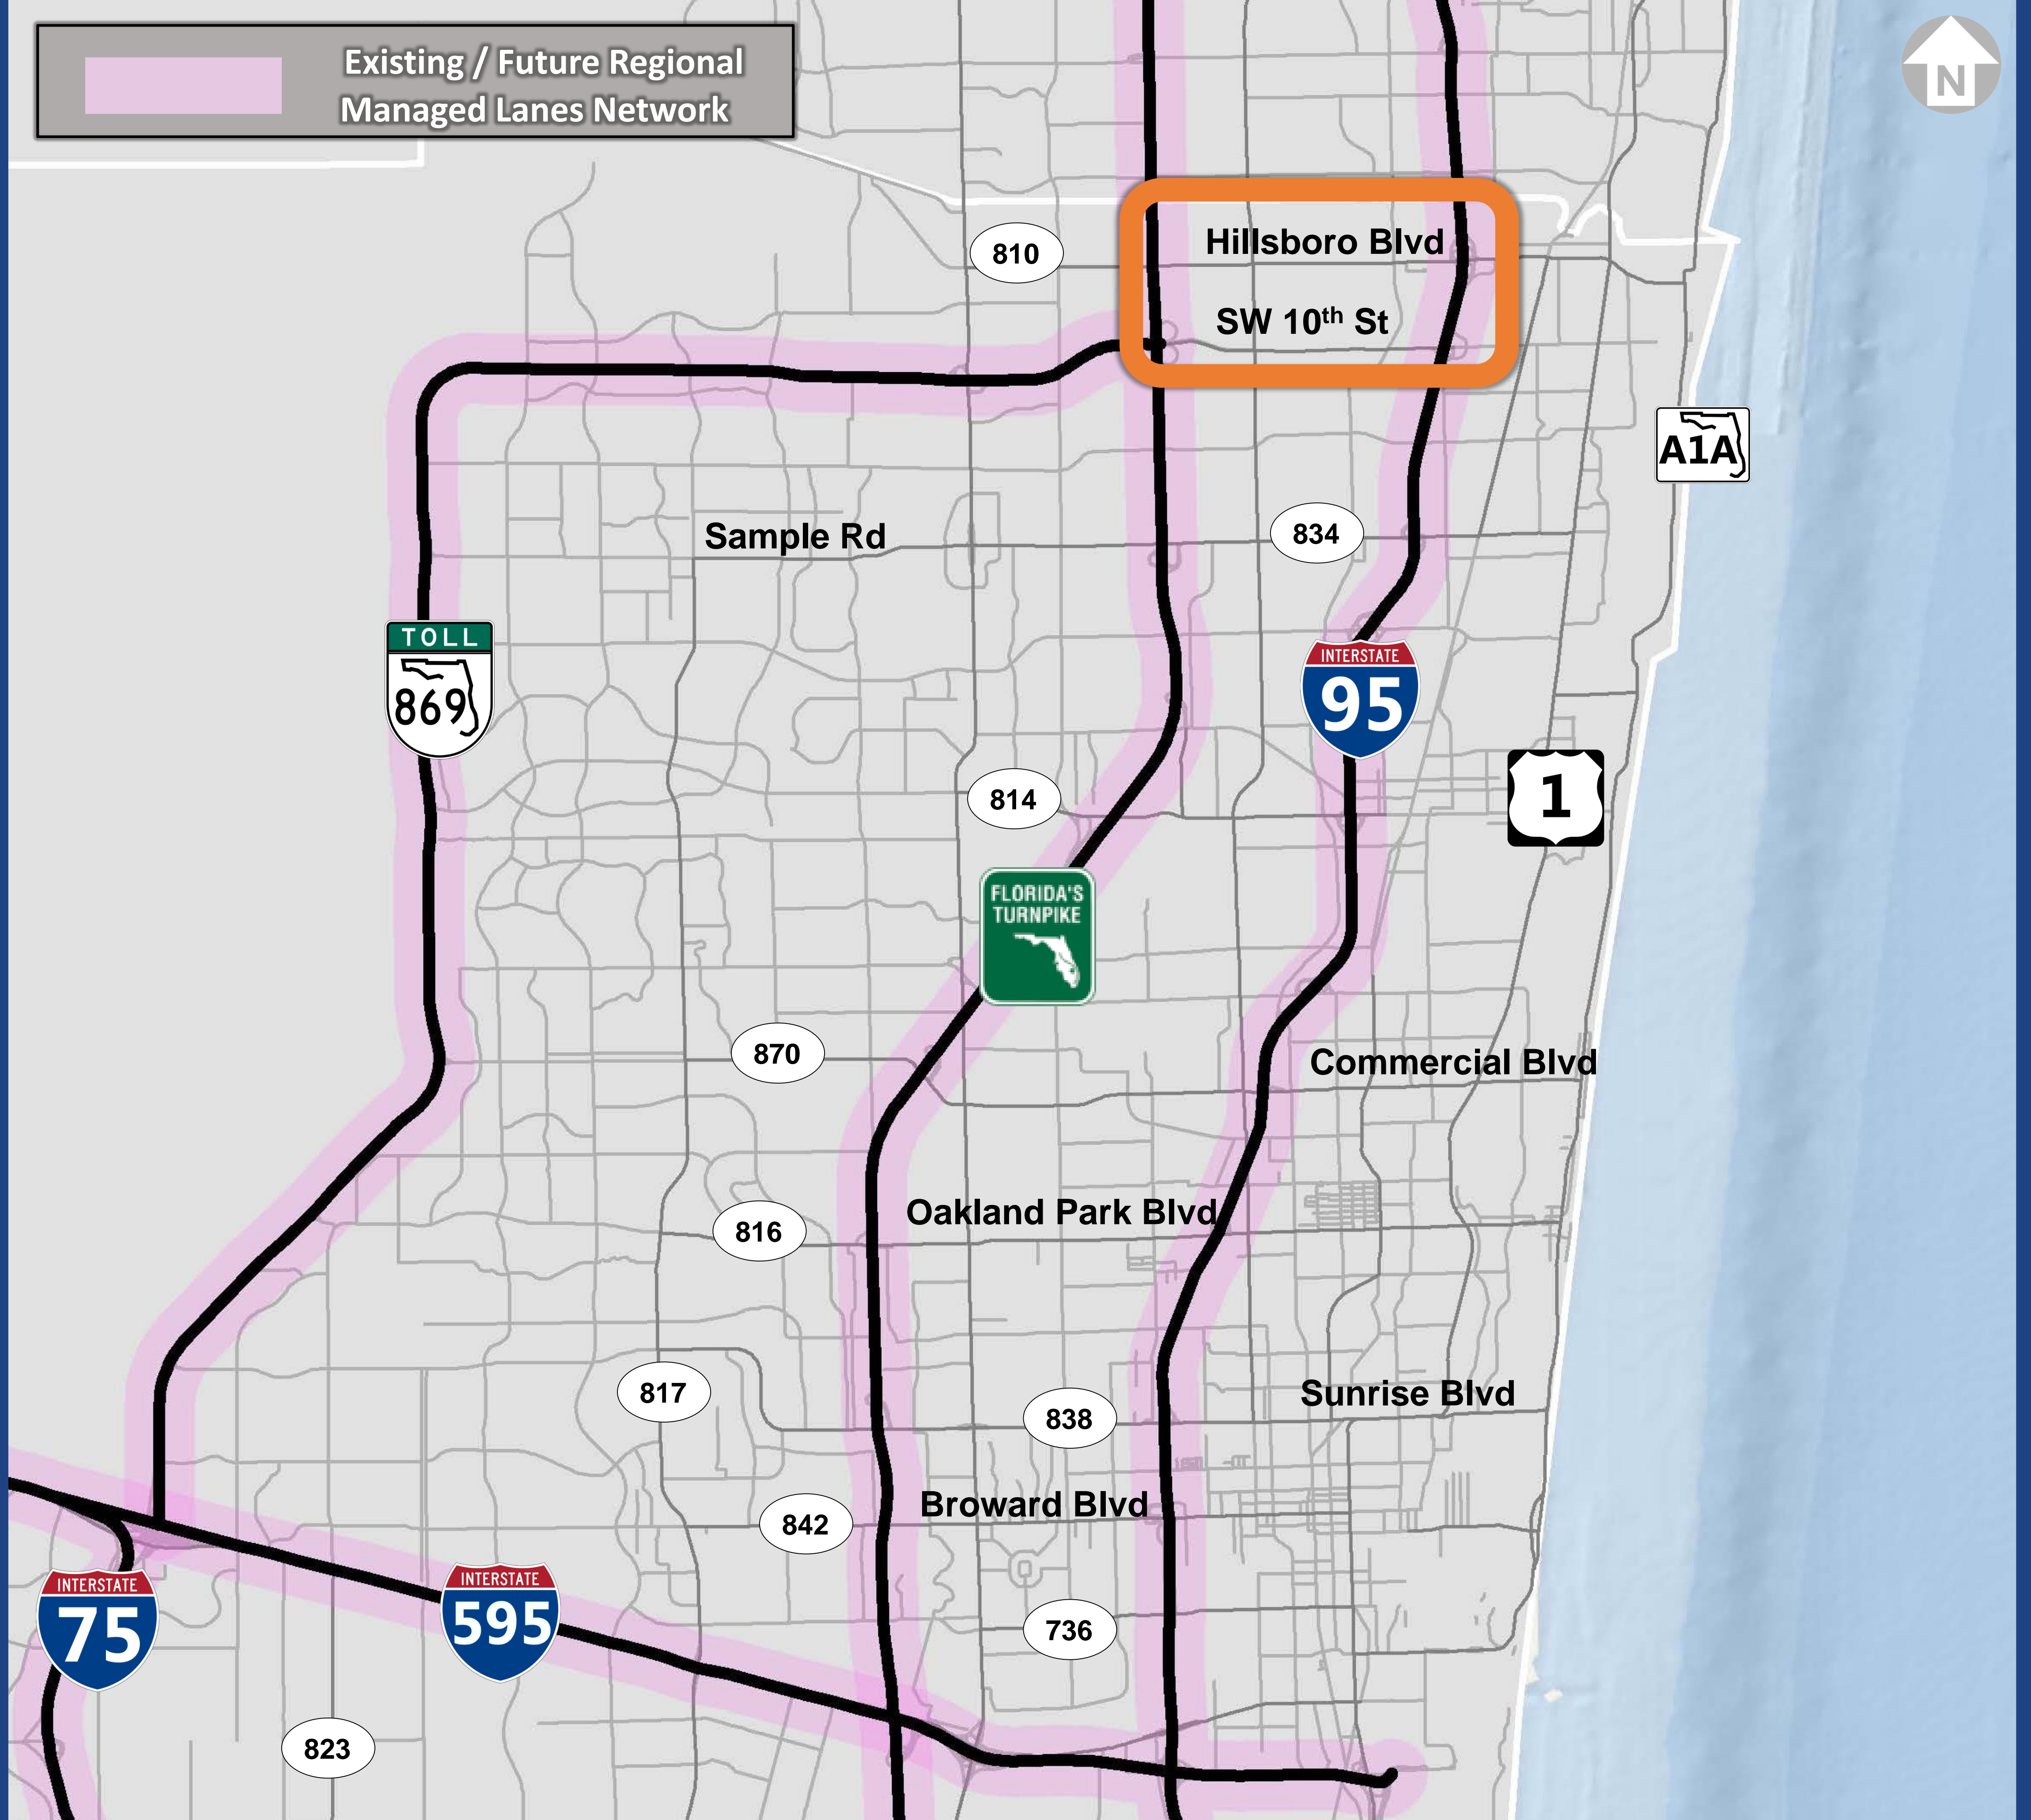

Location Map

Regional Managed Lanes Network

SW 10th Street and I-95 Location Map