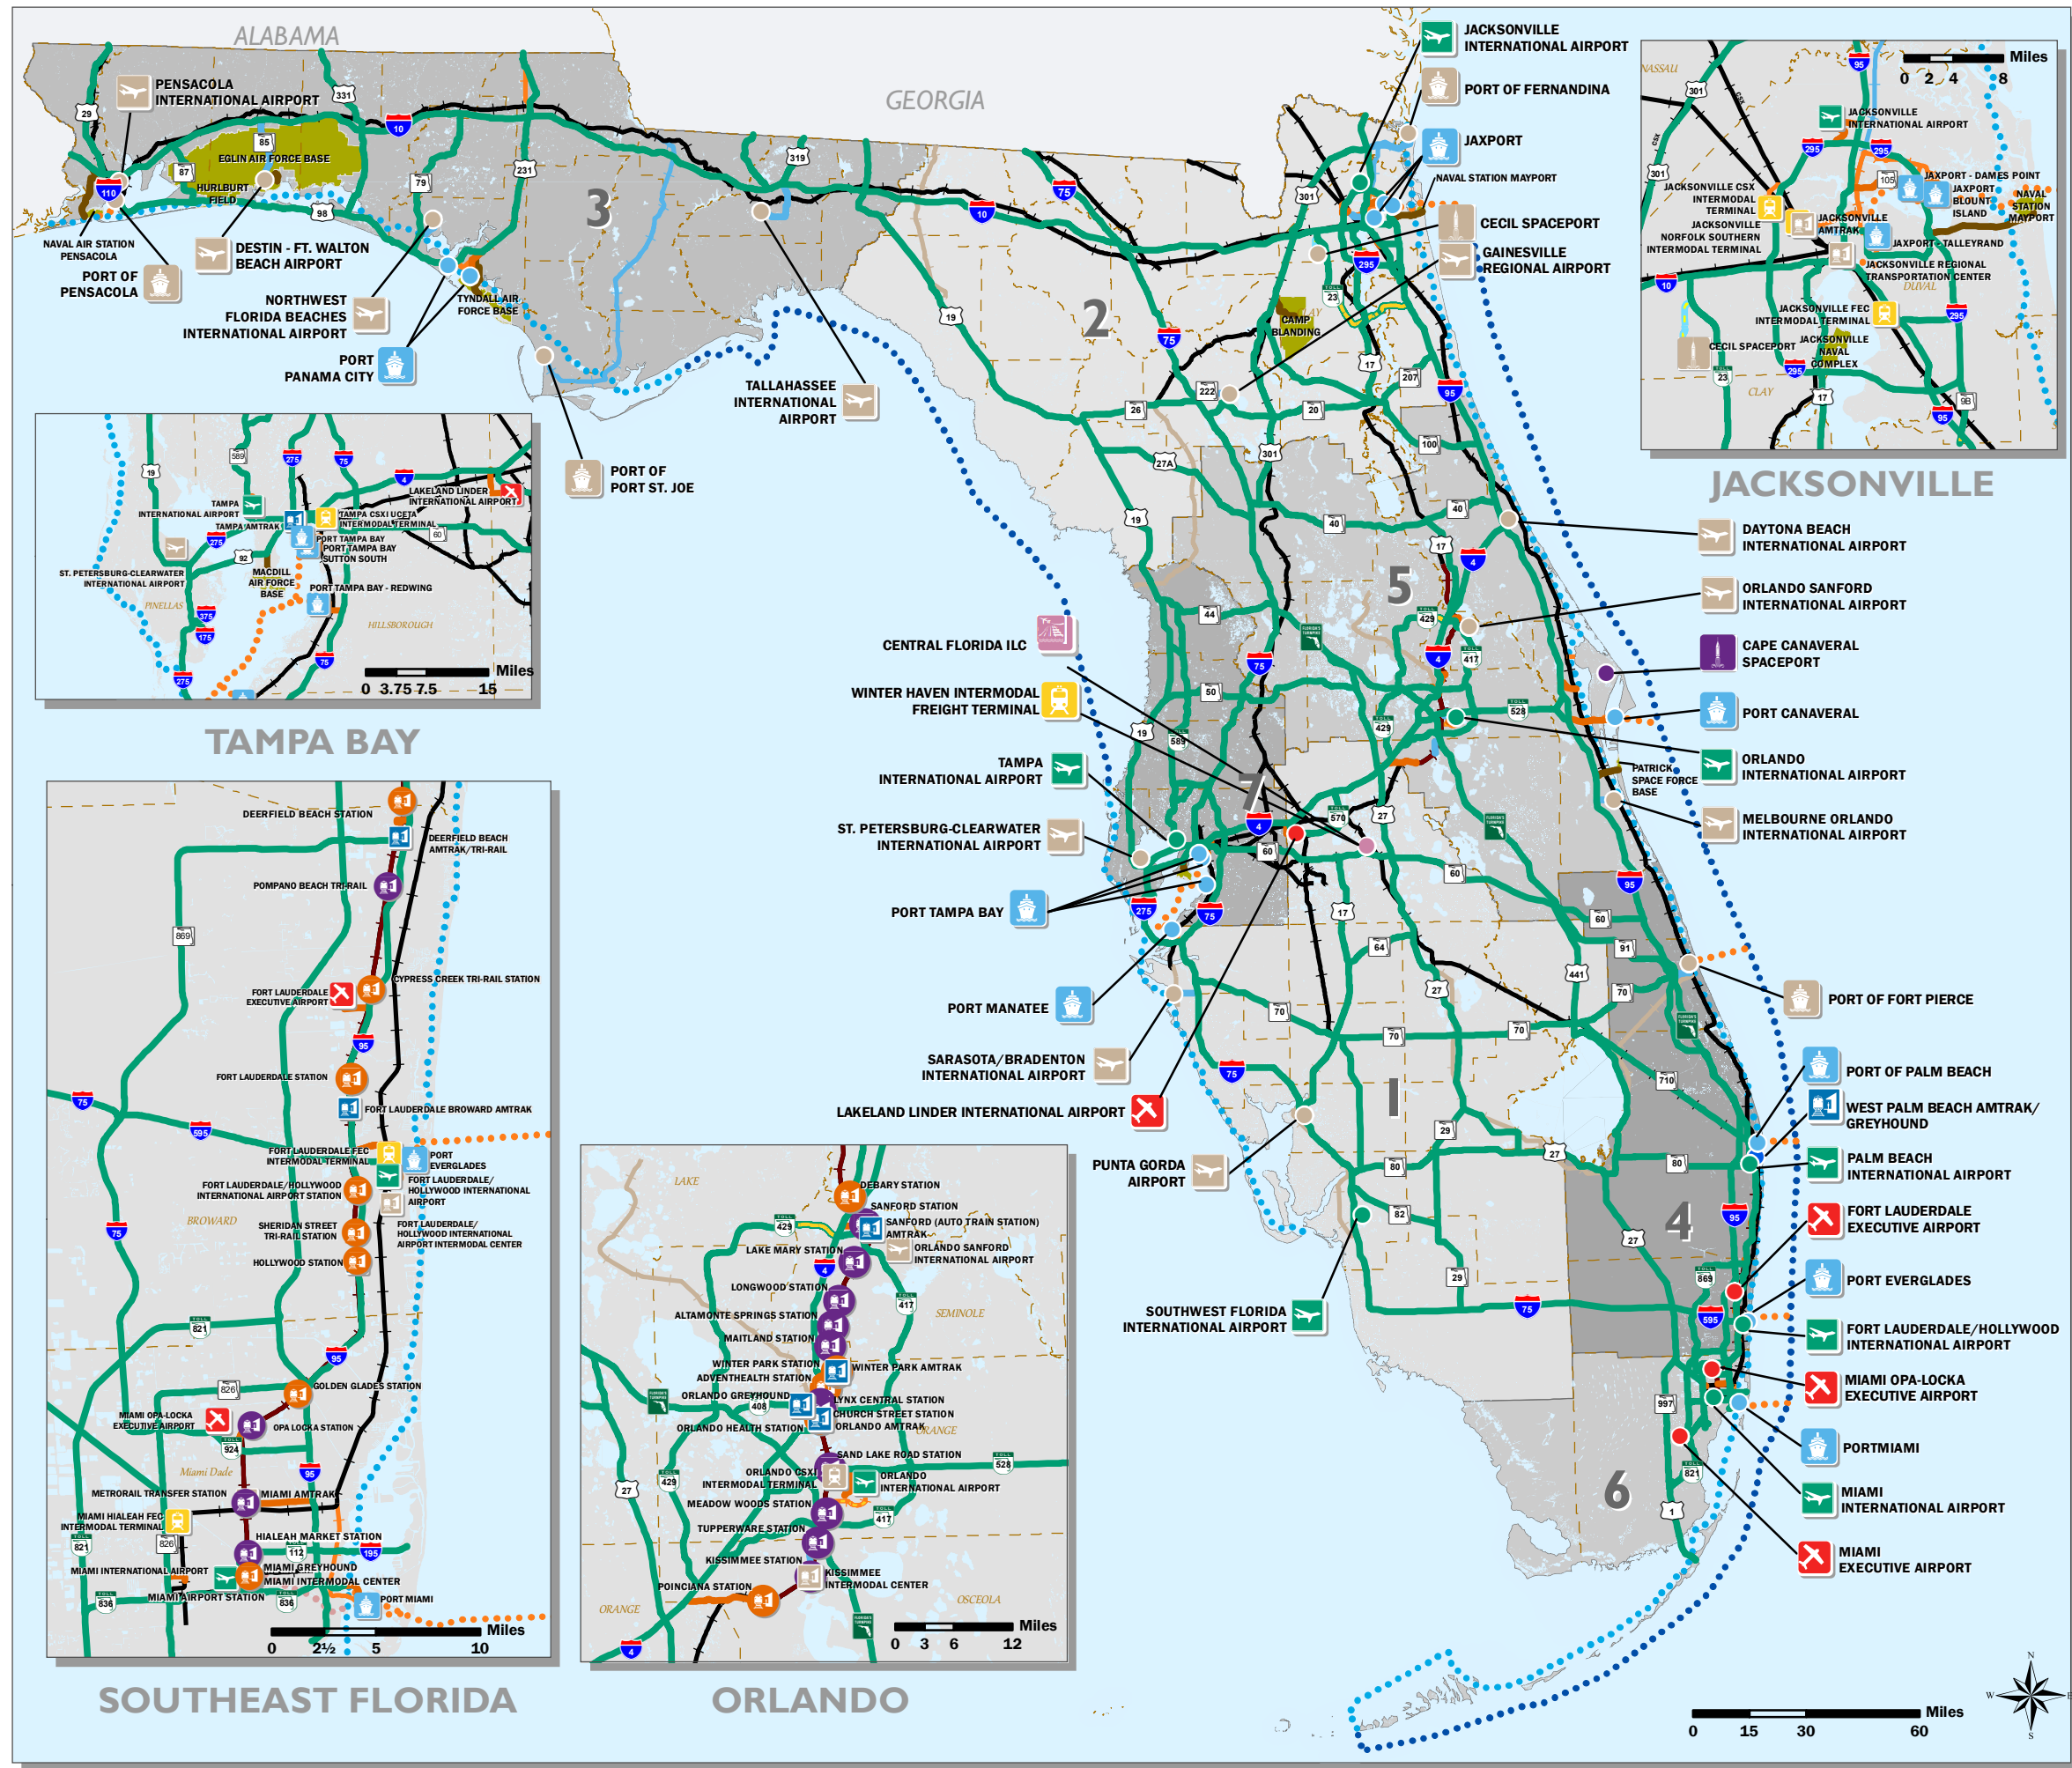

# SIS System Map

- Airports & Spaceports**
  - SIS Commercial Service Airport
  - Strategic Growth Commercial Service Airport
  - SIS General Aviation Reliever Airport
  - SIS Spaceport
  - Strategic Growth Spaceport
- Seaports**
  - SIS Seaport
  - Strategic Growth Seaport
- Freight Rail Terminals**
  - SIS Freight Rail Terminal
  - Strategic Growth Freight Rail Terminal
- Intermodal Logistic Center**
  - Strategic Growth Intermodal Logistic Center
- Interregional Passenger Terminals**
  - SIS Passenger Terminal
  - Strategic Growth Passenger Terminal
- Urban Fixed Guideway Transit Terminal**
  - SIS Urban Fixed Guideway Hub
  - SIS Urban Fixed Guideway Station
- Highway**
  - SIS Highway Corridor
  - Future SIS Highway Corridor
  - Strategic Growth Highway Corridor
  - SIS Highway Connector
  - Strategic Growth Highway Connector
  - Future Strategic Growth Highway Connector
  - SIS Military Access Facility
- Rail & Urban Fixed Guideway**
  - SIS Railway Corridor
  - Strategic Growth Railway Corridor
  - SIS Railway Connector
  - Strategic Growth Railway Connector
  - SIS Urban Fixed Guideway
- Waterways**
  - SIS Waterway
  - Strategic Growth Waterway
  - SIS Waterway Connector
  - SIS Waterway Shipping Lane