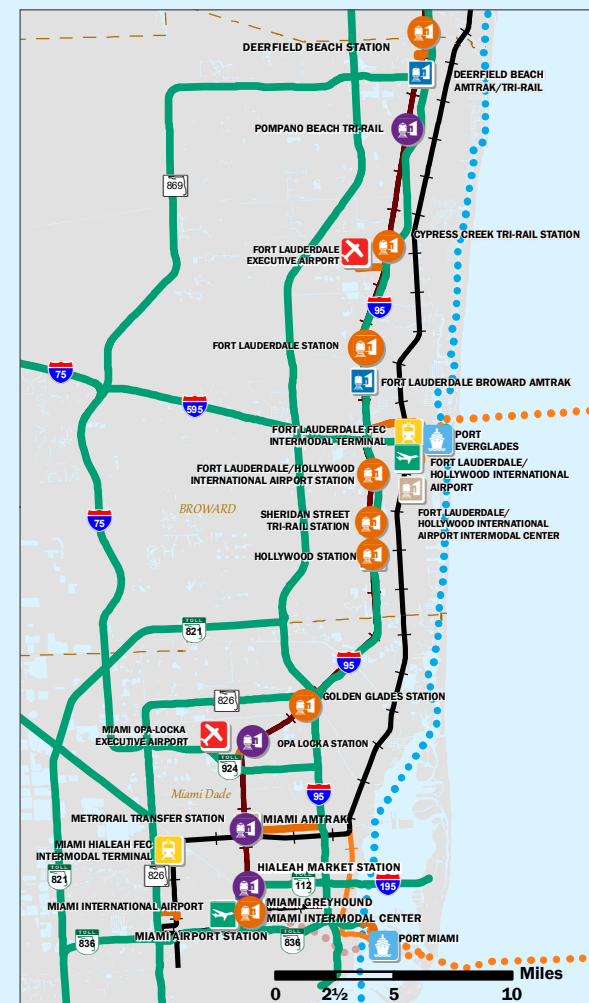

# SIS System Map

- Airports & Spaceports**
  - SIS Commercial Service Airport
  - Strategic Growth Commercial Service Airport
  - SIS General Aviation Reliever Airport
  - SIS Spaceport
  - Strategic Growth Spaceport
- Seaports**
  - SIS Seaport
  - Strategic Growth Seaport
- Freight Rail Terminals**
  - SIS Freight Rail Terminal
  - Strategic Growth Freight Rail Terminal
- Intermodal Logistic Center**
  - Strategic Growth Intermodal Logistic Center
- Interregional Passenger Terminals**
  - SIS Passenger Terminal
  - Strategic Growth Passenger Terminal
- Urban Fixed Guideway Transit Terminal**
  - SIS Urban Fixed Guideway Hub
  - SIS Urban Fixed Guideway Station
- Highway**
  - SIS Highway Corridor
  - Future SIS Highway Corridor
  - Strategic Growth Highway Corridor
  - SIS Highway Connector
  - Strategic Growth Highway Connector
  - Future Strategic Growth Highway Connector
  - SIS Military Access Facility
- Rail & Urban Fixed Guideway**
  - SIS Railway Corridor
  - Strategic Growth Railway Corridor
  - SIS Railway Connector
  - Strategic Growth Railway Connector
  - SIS Urban Fixed Guideway
- Waterways**
  - SIS Waterway
  - Strategic Growth Waterway
  - SIS Waterway Connector
  - SIS Waterway Shipping Lane