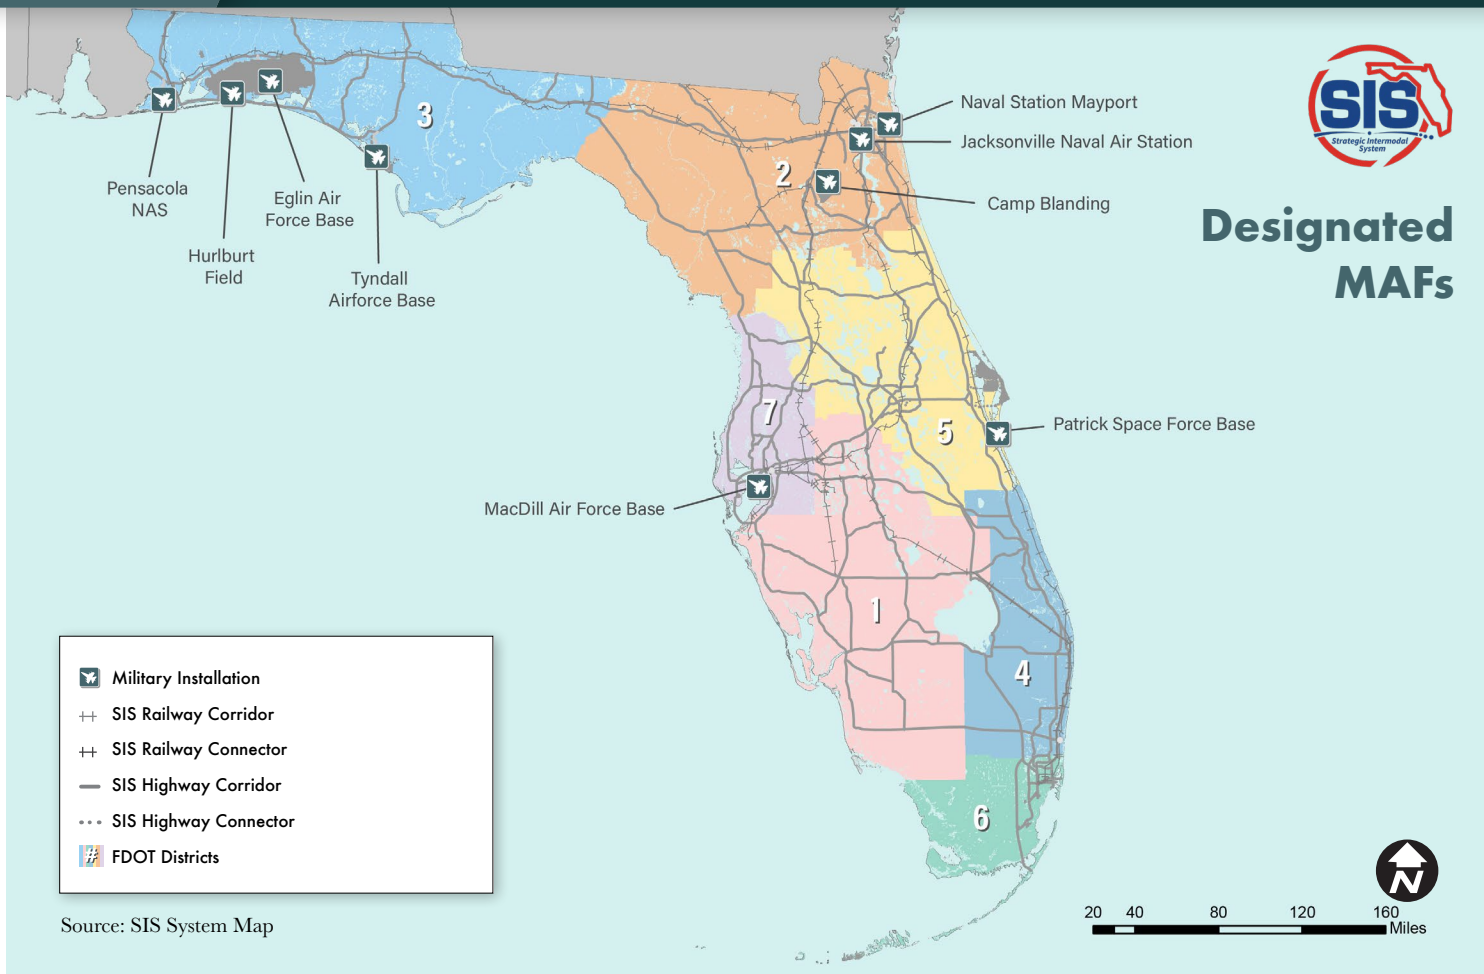

Strategic Intermodal System Military Access Facility

To plan for an efficient and safe transportation network in Florida, the state legislature and Florida Department of Transportation (FDOT) developed the Strategic Intermodal System (SIS). As part of the SIS, there are specific elements that have been identified as critical to the economic success of Florida. One of these elements Military Access Facilities (MAFs), which serve as connectors for military installations in Florida to the nearest SIS Facility.

Military Access Facilities serve one main purpose:

Serve as connectors for military installations

¹ SIS Criteria: > 3.5% of the statewide total of civilian and military personnel at the military installations

² SIS Criteria: Must be designated under the Governor's Continuity of Governments sites(s)

Sources: Department of Defense (DoD) Base Structure Report, 2017; DoD Manpower Data Center, April 2020

Designated MAFs