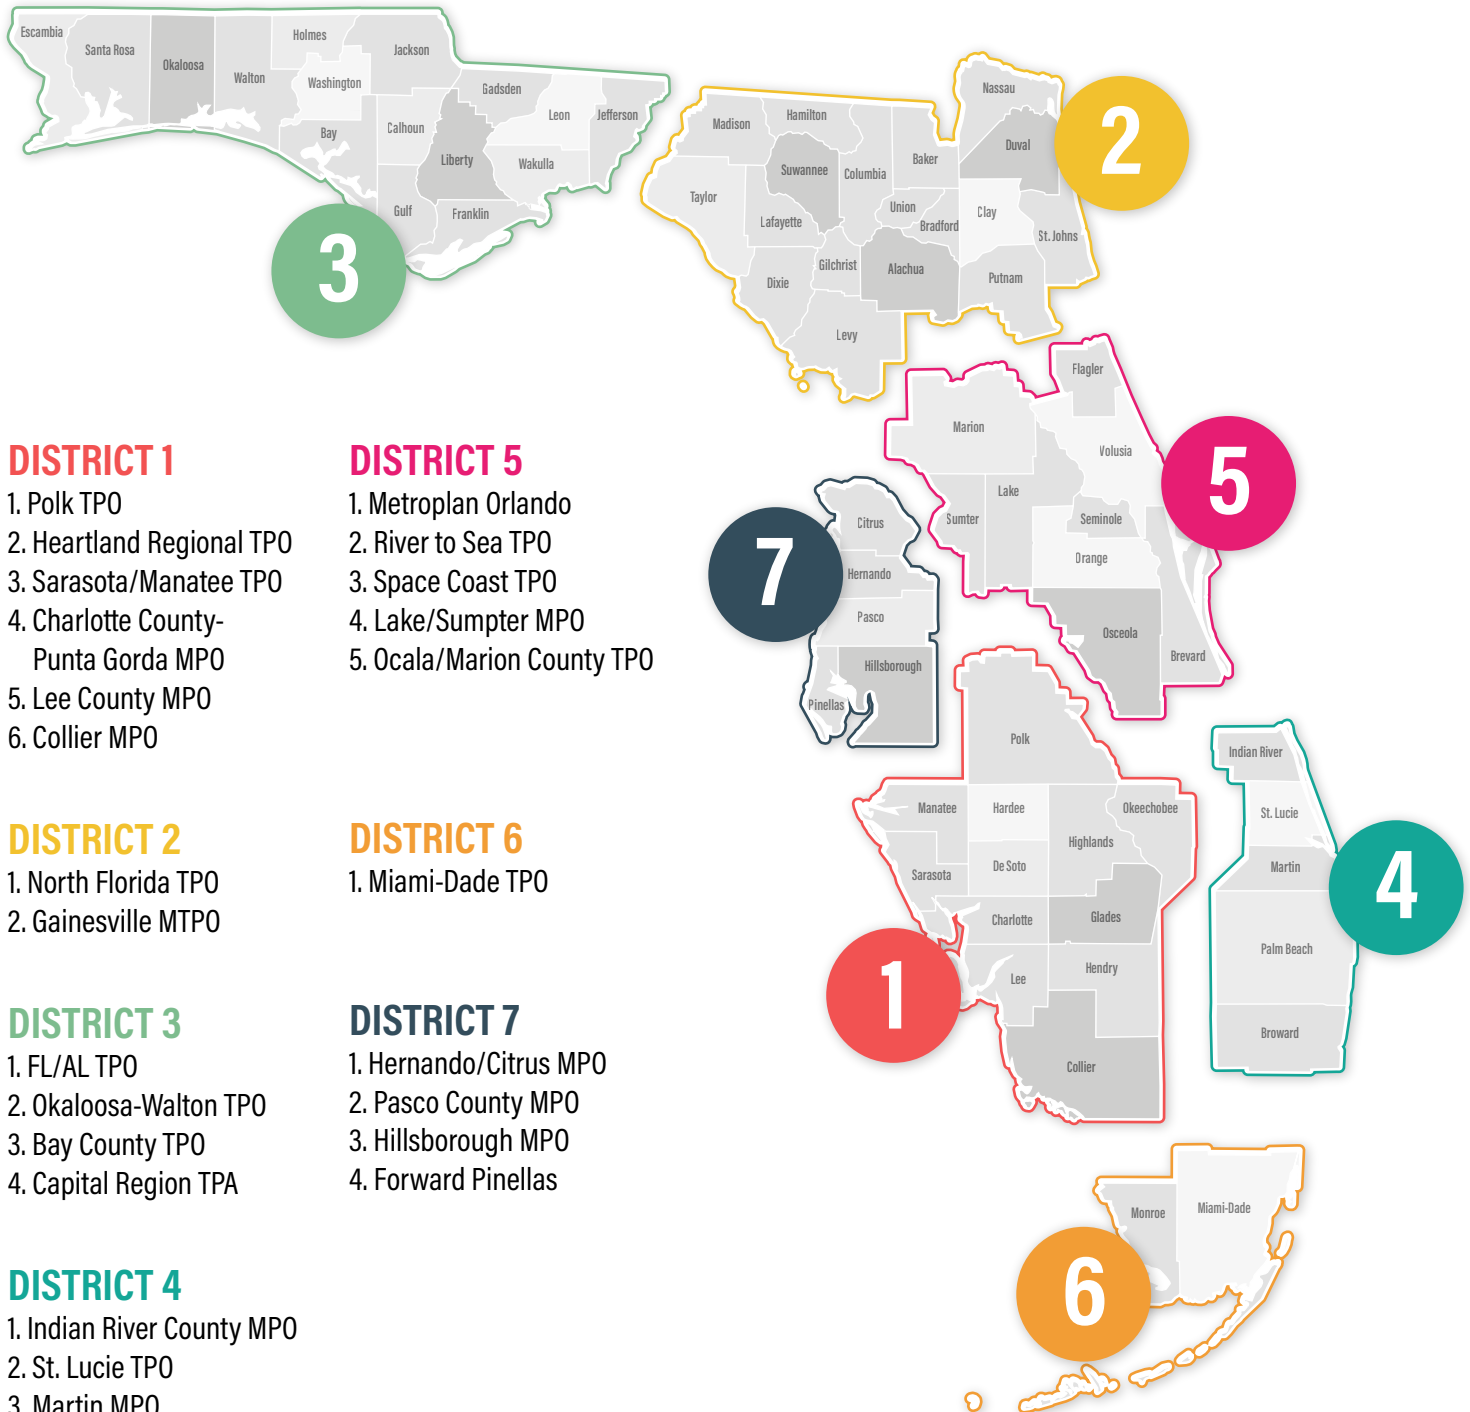

## DISTRICT 1

1. Polk TPO
2. Heartland Regional TPO
3. Sarasota/Manatee TPO
4. Charlotte County-Punta Gorda MPO
5. Lee County MPO
6. Collier MPO

## DISTRICT 4

1. Indian River County MPO
2. St. Lucie TPO
3. Martin MPO
4. Palm Beach TPA
5. Broward MPO

## DISTRICT 5

1. Metroplan Orlando
2. River to Sea TPO
3. Space Coast TPO
4. Lake/Sumpter MPO
5. Ocala/Marion County TPO

## DISTRICT 7

1. Hernando/Citrus MPO
2. Pasco County MPO
3. Hillsborough MPO
4. Forward Pinellas