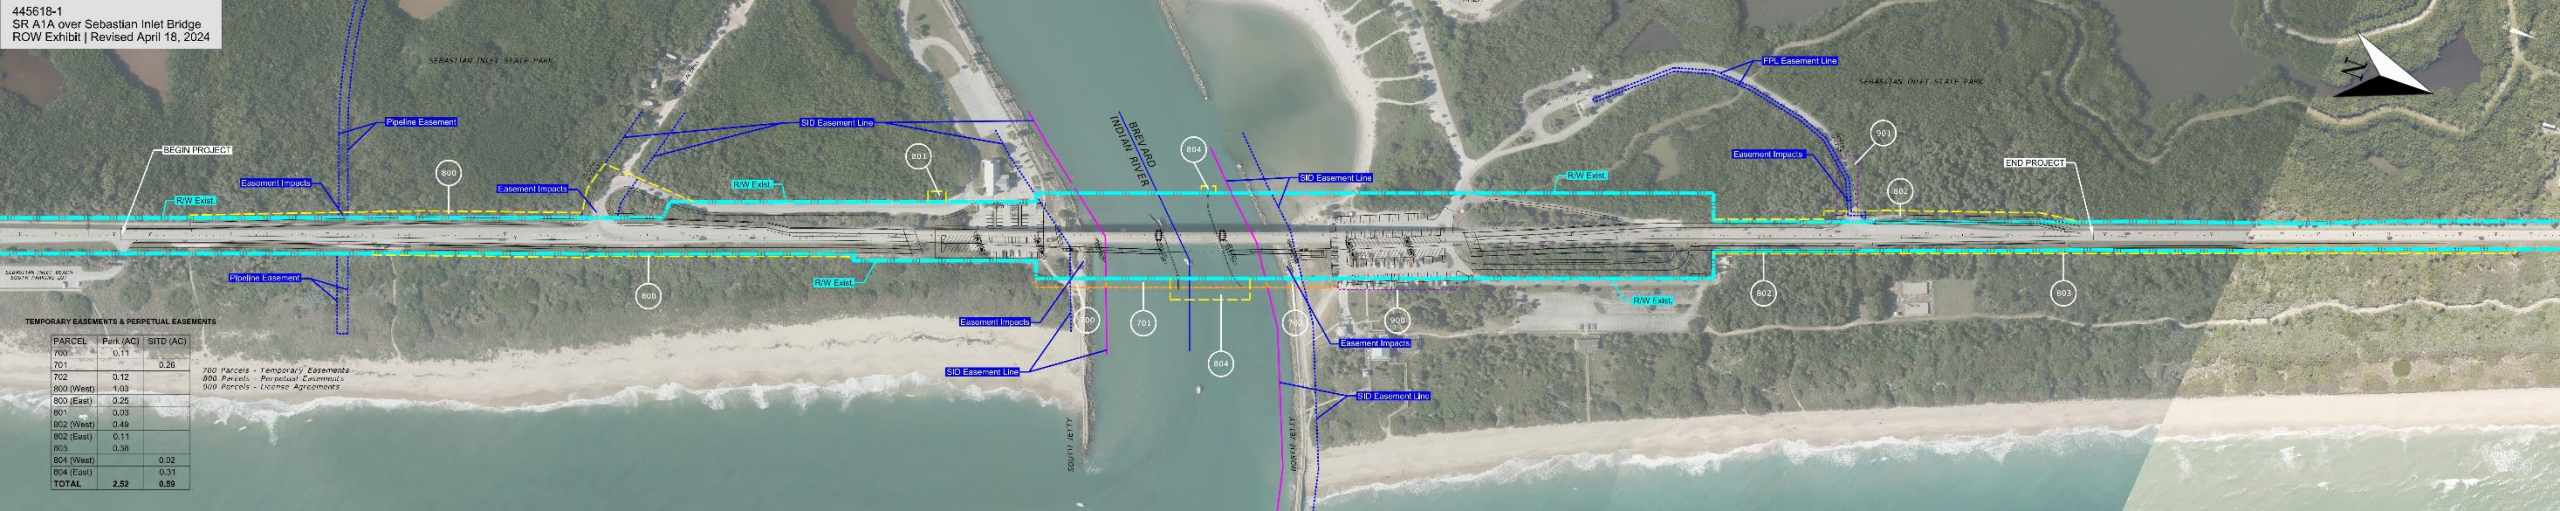

Project Overview

Project Overview

PD&E Commitments

- Maintain traffic across the inlet at all times
- Repaving of the south and north parking lots
- Drainage improvements for the parking lots
- Include flight diverters on the bridge over the water (similar to existing)

PD&E Commitments

Sebastian Inlet
District Access Road

Moved to the east side of
SR-A1A

Horizontal and Vertical Clearances

Proposed vertical clearance = 51 feet (existing is 39 feet)
Proposed horizontal clearance = 140 feet (same as existing)

Shared Use Paths (barrier separated)

8-ft Shoulders
12-ft Shared use Paths
12-ft lanes

Lookouts

MSE Walls

Right of Way

Perpetual Easements & Temporary Easements

Property owners: Sebastian Inlet State Park and Sebastian Inlet District

(approx. 2.5 acres)

(approx. 0.59 acres)

Parcel 800

Roadway widening, maintenance of walls, and pedestrian/bicyclist facilities

Parcel 801

- Drainage outfall just south of Museum
- Serves as a stormwater outfall for the bridge project and the parking
- Replaces the existing drainage feature