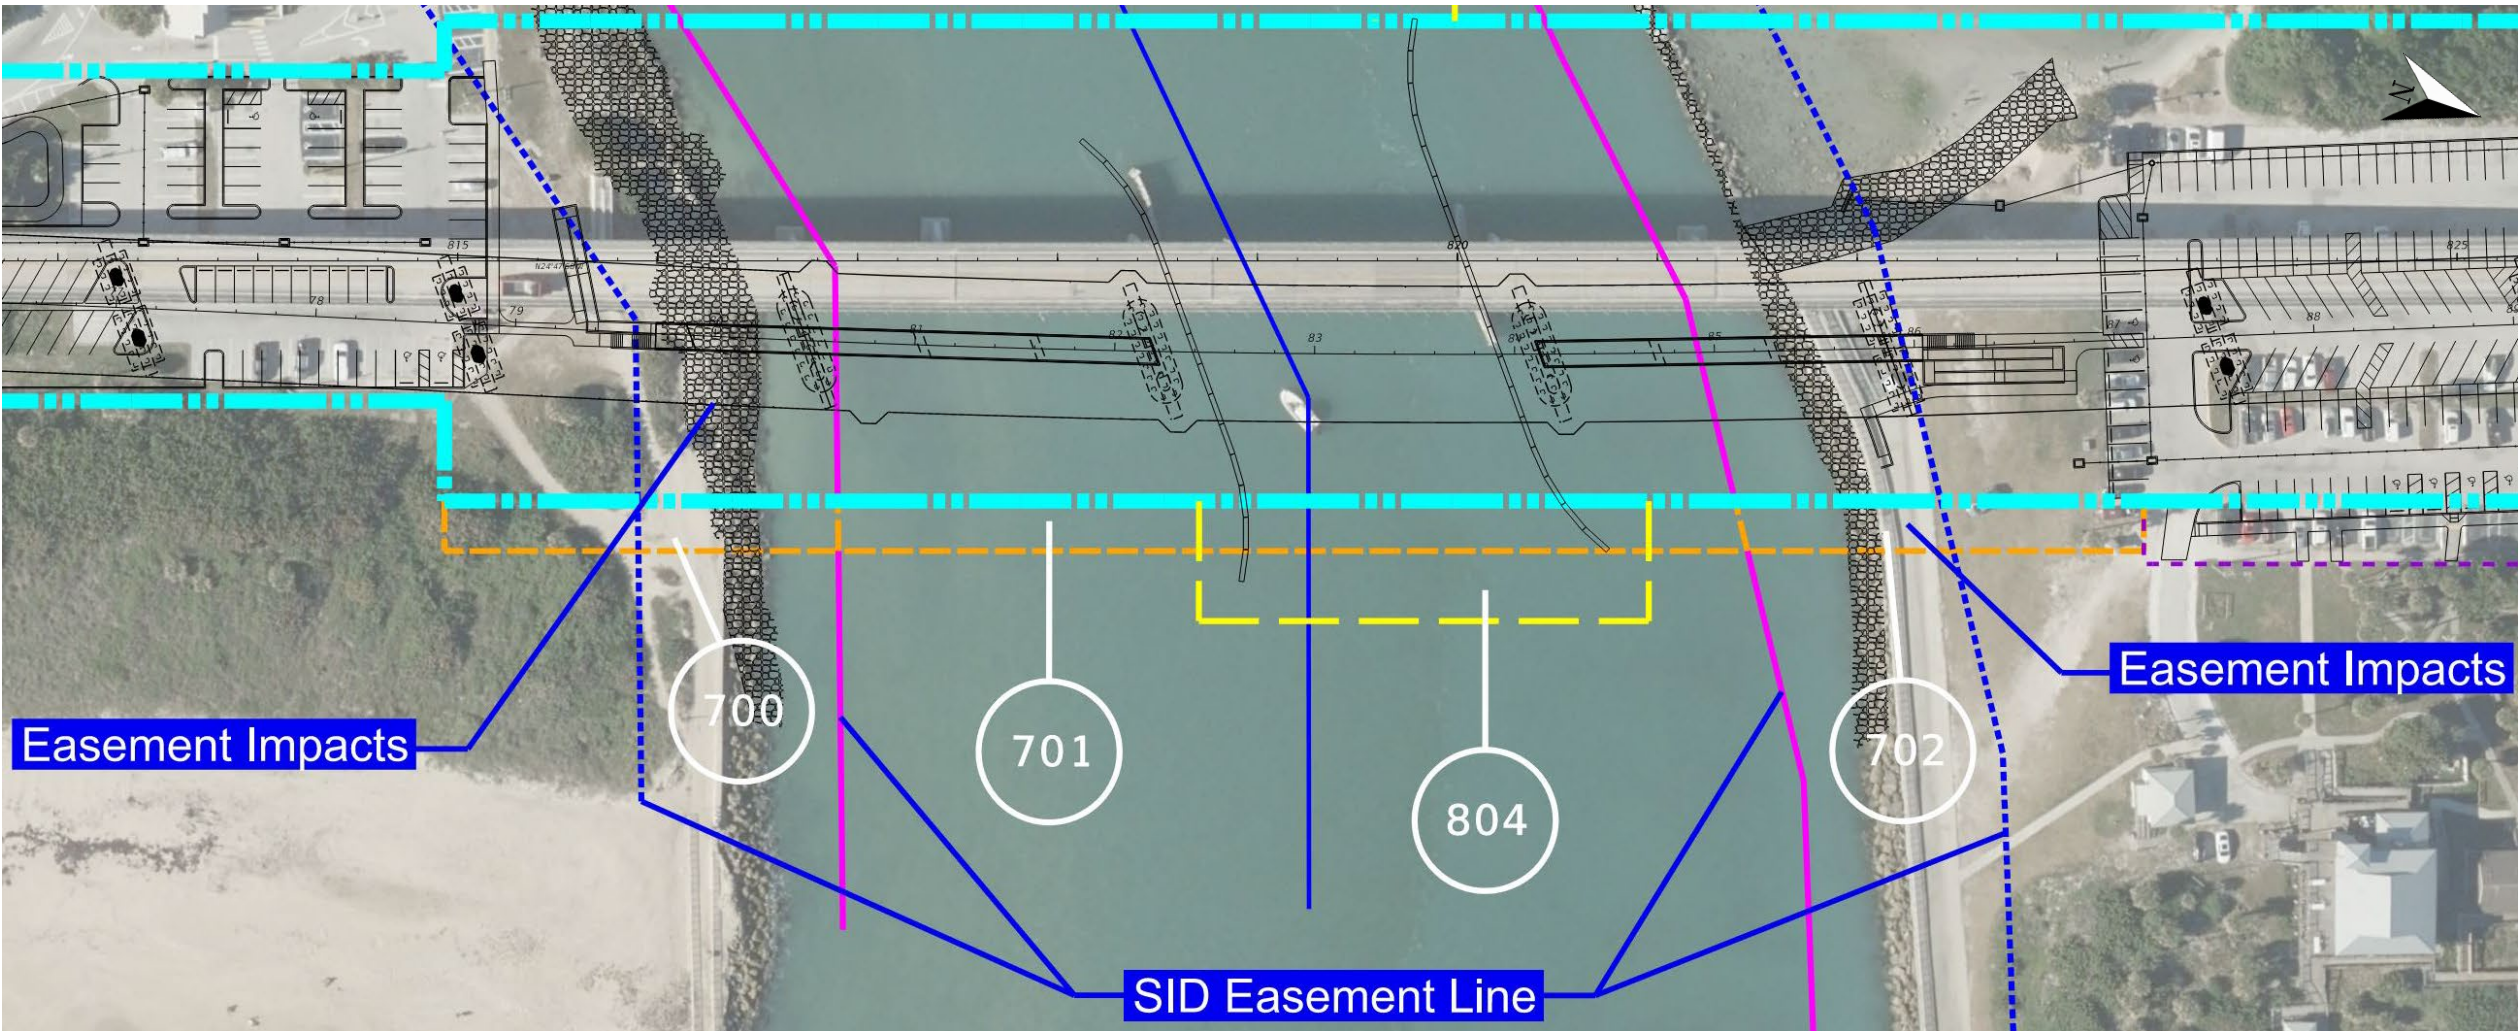

Parcels 700, 701, 702

Trestles and mobilization of cranes for construction of the bridge & fenders