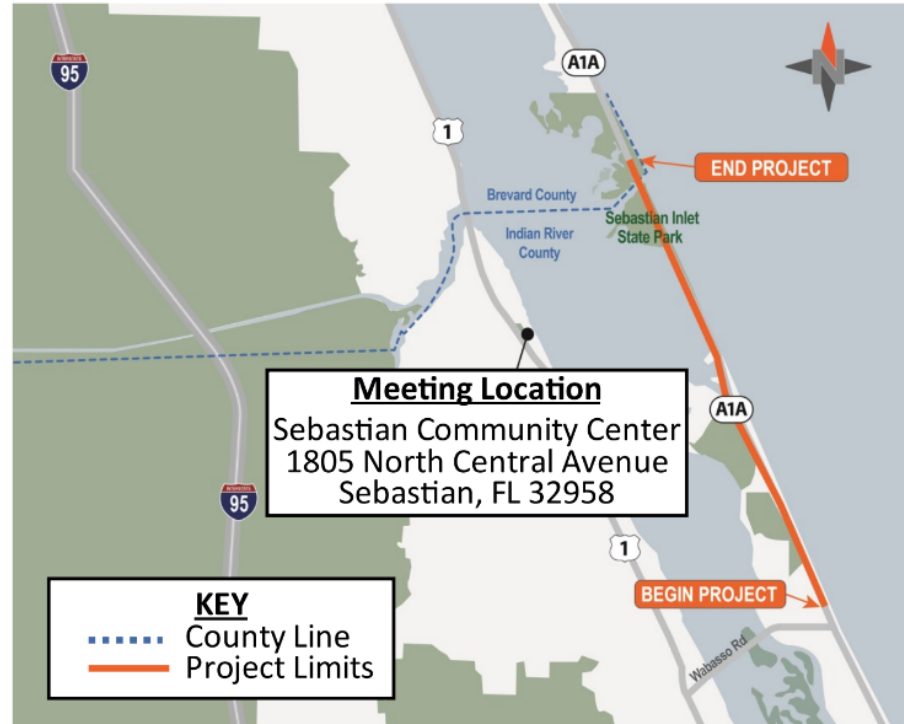

SR-A1A Over Sebastian Inlet – Bridge Replacement (FPID: 445618-1-52-01)

Resurfacing, Restoration and Rehabilitation of SR-A1A from Sand Dollar Lane to south of Sebastian Inlet (FPID: 445618-2-52-01)

ETDM: 14433