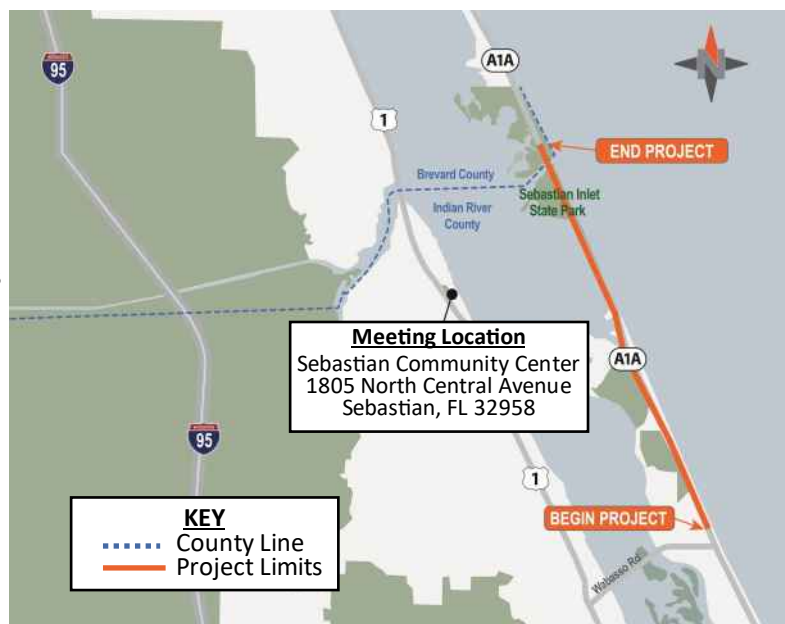

FLORIDA DEPARTMENT OF TRANSPORTATION MISSION STATEMENT

The Department will provide a safe statewide transportation system that promotes the efficient movement of people and goods, supports the state's economic competitiveness, prioritizes Florida's environment and natural resources, and preserves the quality of life and connectedness of the state's communities.

Public participation is solicited without regard to race, color, national origin, age, sex, religion, disability, or family status. Persons who require special accommodations under the Americans with Disabilities Act (ADA) or persons who require translation services (free of charge) should contact Binod Basnet, P.E., Project Manager, at least seven (7) days prior to the Public Meeting.