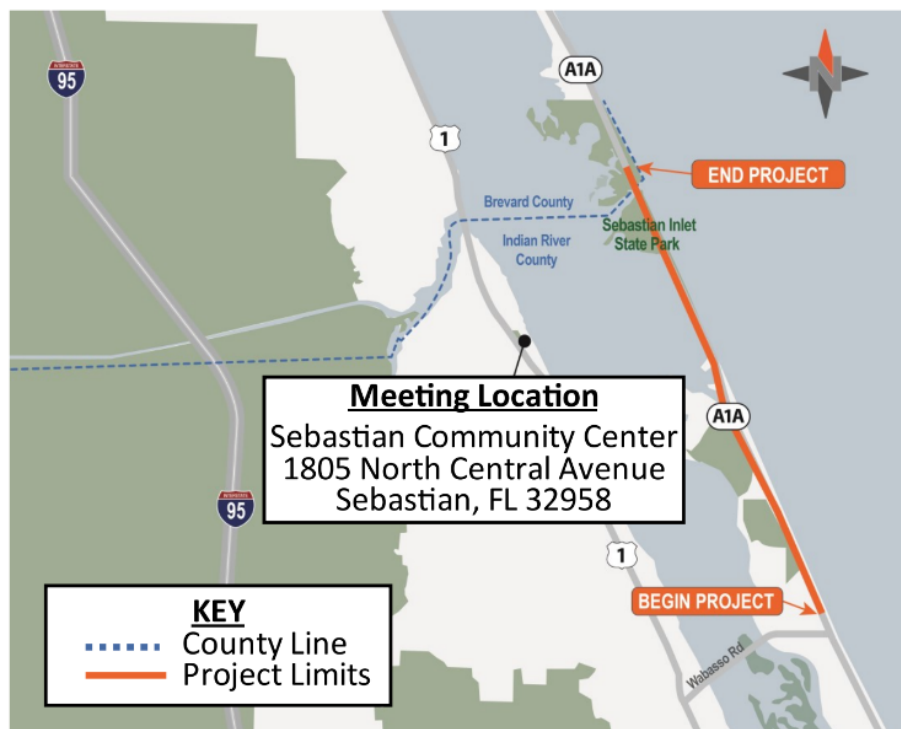

APPENDIX F – Handouts

- Comment Form
- Poll Questions

APPENDIX G – Public Comments & Responses

APPENDIX H – Photos

Florida Department of Transportation (FDOT), District Four Design Project

State Road (SR) A1A Over Sebastian Inlet Bridge Replacement and
Resurfacing, Restoration, and Rehabilitation (RRR) of SR A1A from Sand Dollar Lane to South of Sebastian Inlet
Hybrid Public Meeting Summary – July 17, 2024 (In-Person and Virtual)

County: Indian River and Brevard County

FPID: 445618-1-52-01 and 445618-2-52-01

ETDM: 14433

APPENDIX A

PRESENTATION

SR-A1A Over Sebastian Inlet – Bridge Replacement (FPID: 445618-1-52-01)

Resurfacing, Restoration and Rehabilitation of SR-A1A from Sand Dollar Lane to south of Sebastian Inlet (FPID: 445618-2-52-01)

ETDM: 14433

THE PRESENTATION
WILL BEGIN
AT 6:30 PM

Design Public Meeting
Wednesday, July 17, 2024

SR-A1A Over Sebastian Inlet – Bridge Replacement (FPID: 445618-1-52-01)

Resurfacing, Restoration and Rehabilitation of SR-A1A from Sand Dollar Lane to south of Sebastian Inlet (FPID: 445618-2-52-01)