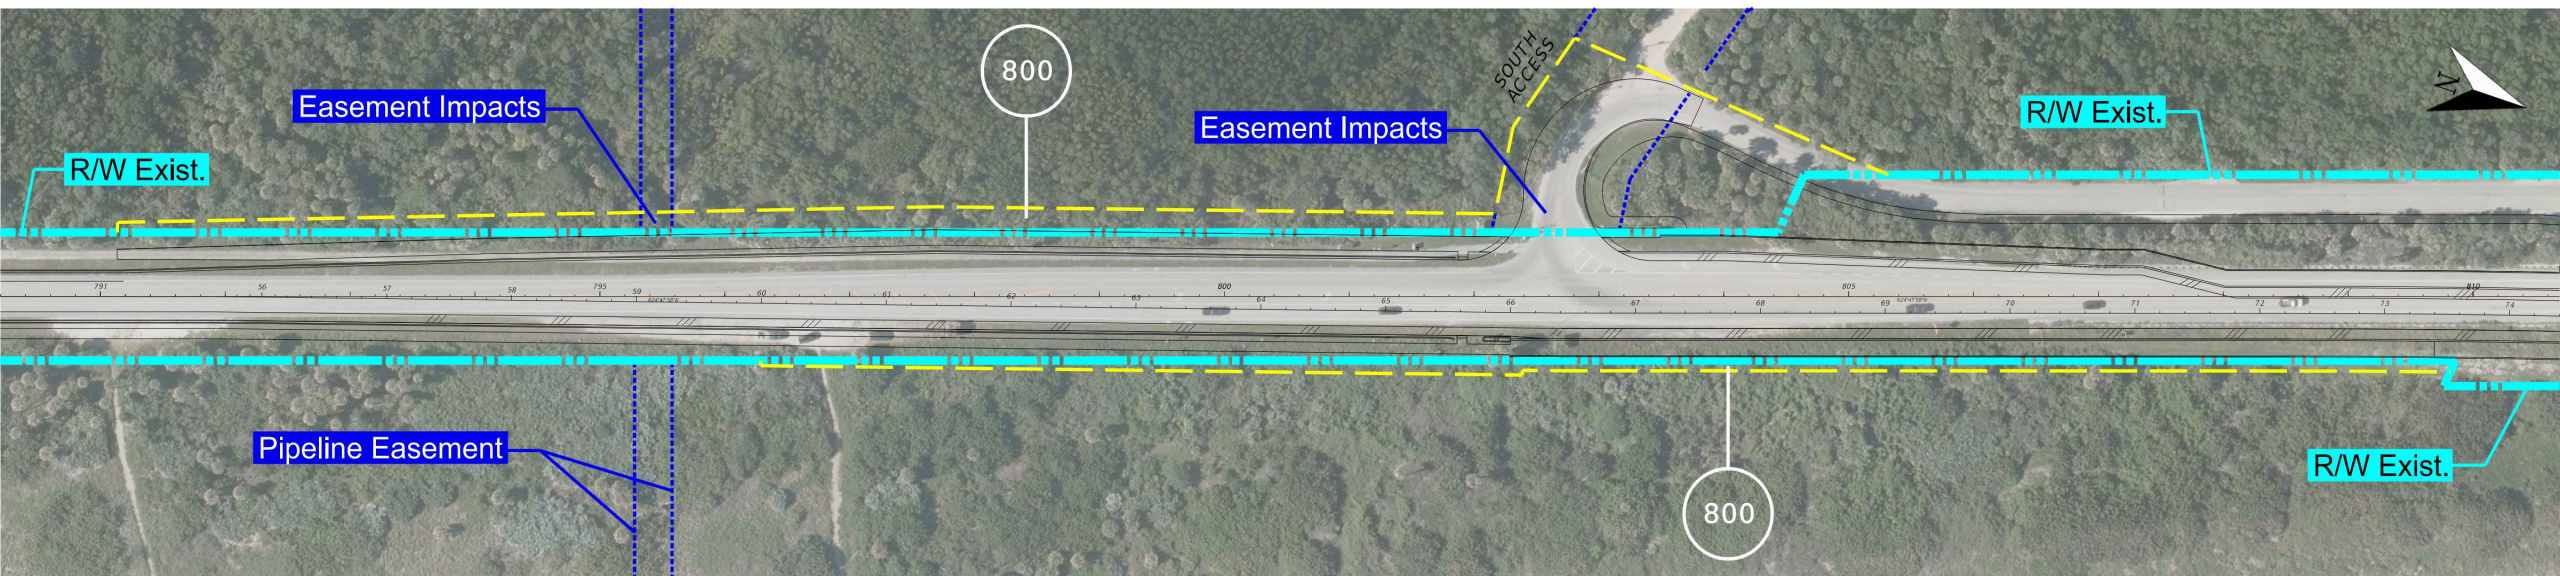

Parcel 800

Roadway widening, maintenance of walls, and pedestrian/bicyclist facilities