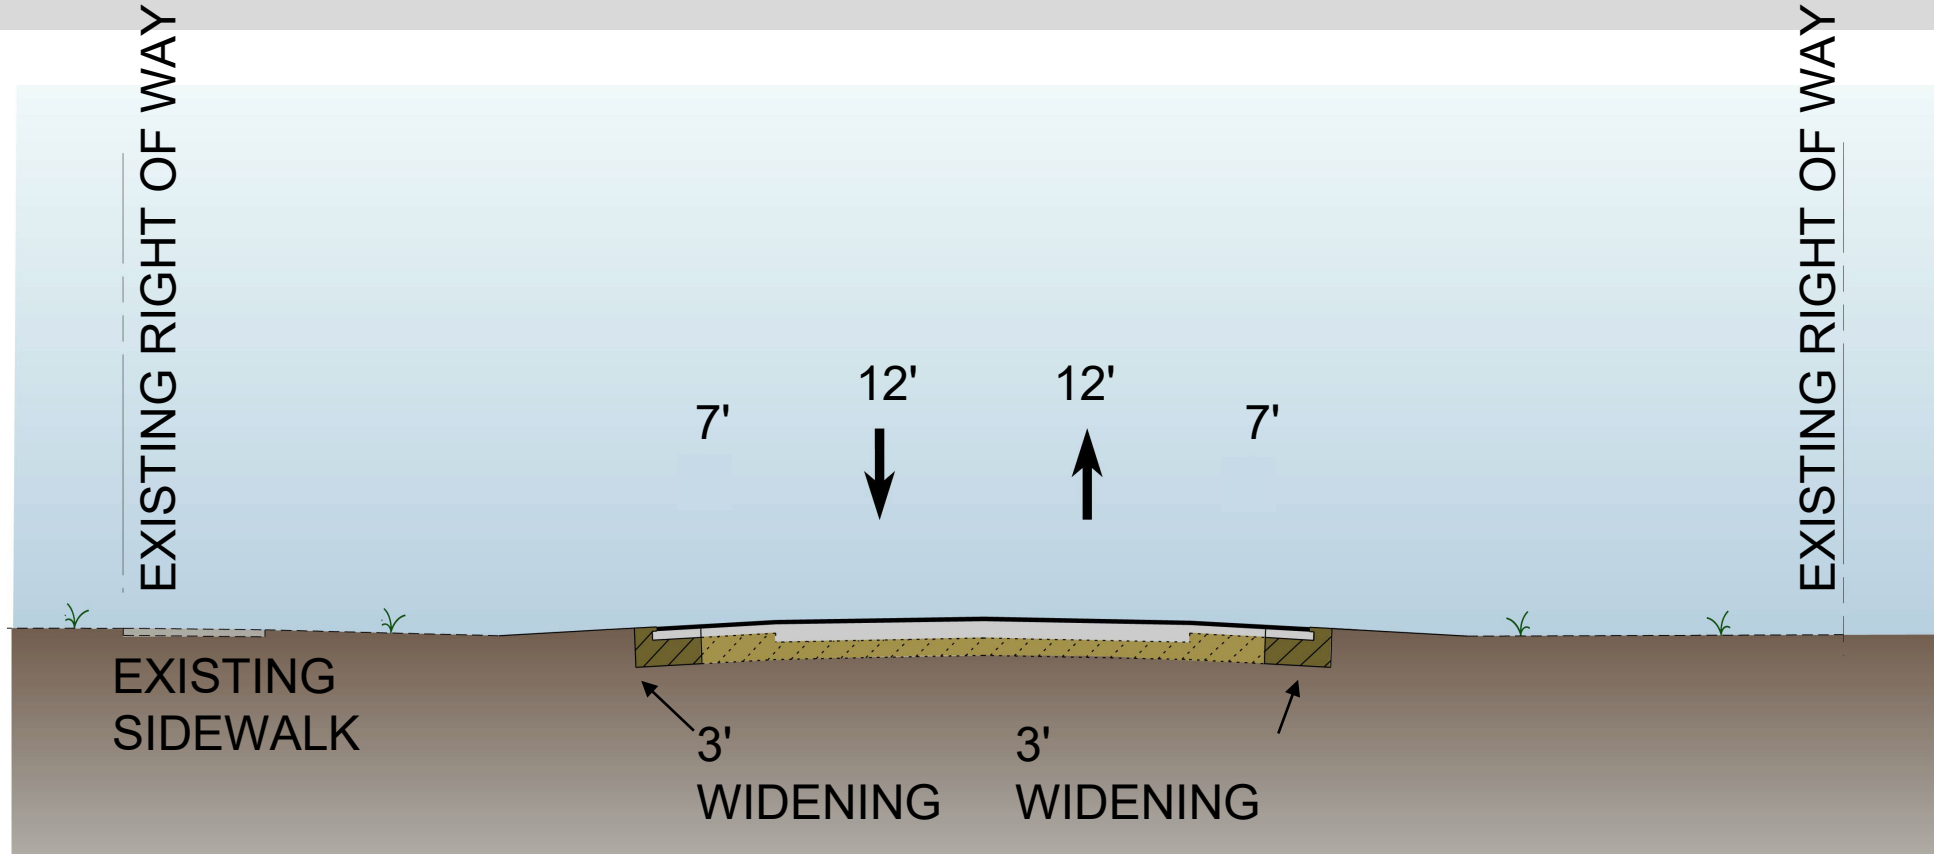

License Agreement – Parcel 901

Restore and widen the north park access

Construction Maintain Traffic

Construction South Jetty Impacts

Typical Section RRR

- Add pavement to provide 7' paved shoulder which can be used for bicycle facilities
- Mill and resurface SR-A1A
- Existing 8' - 10' sidewalk to remain