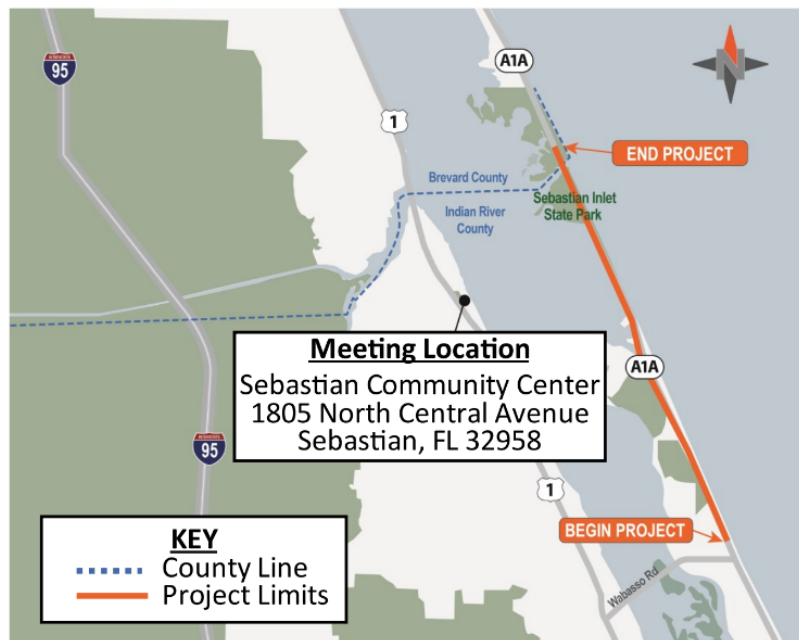

The public meeting will consist of a formal presentation followed by an open discussion. Staff will be available to answer questions and provide assistance. Comments and questions will be answered in the order received. If your question is not answered during the event, a response will be provided in writing following the meeting. Questions and comments may also be submitted prior to the meeting by e-mailing the Project Manager. Community feedback is at the core of all we do. FDOT works with the public to balance their community vision with the community's transportation needs. This is routine on all our projects to ensure Florida's infrastructure is safe, resilient, and efficient for many years into the future.

Project information is posted at: <https://www.fdot.gov/projects/sebastian-inlet-bridge/home-page>

Public participation is solicited without regard to race, color, national origin, age, sex, religion, disability, or family status. Persons who require special accommodation under the Americans with Disabilities Act (ADA) or persons who require translation services (free of charge), should contact Binod Basnet, P.E., FDOT Project Manager, at (954) 777-4146 or toll free at (866) 336-8435, ext. 4146, via email binod.basnet@dot.state.fl.us at least seven (7) days prior to the public meeting.

For more information contact:

Binod Basnet, P.E.
FDOT Project Manager
3400 West Commercial Boulevard, Fort Lauderdale, FL 33309
Phone: (954) 777-4146
Toll free: (866) 336-8435, ext. 4146,
Email: binod.basnet@dot.state.fl.us

Please visit our project website:

<https://www.fdot.gov/projects/sebastian-inlet-bridge/home-page>