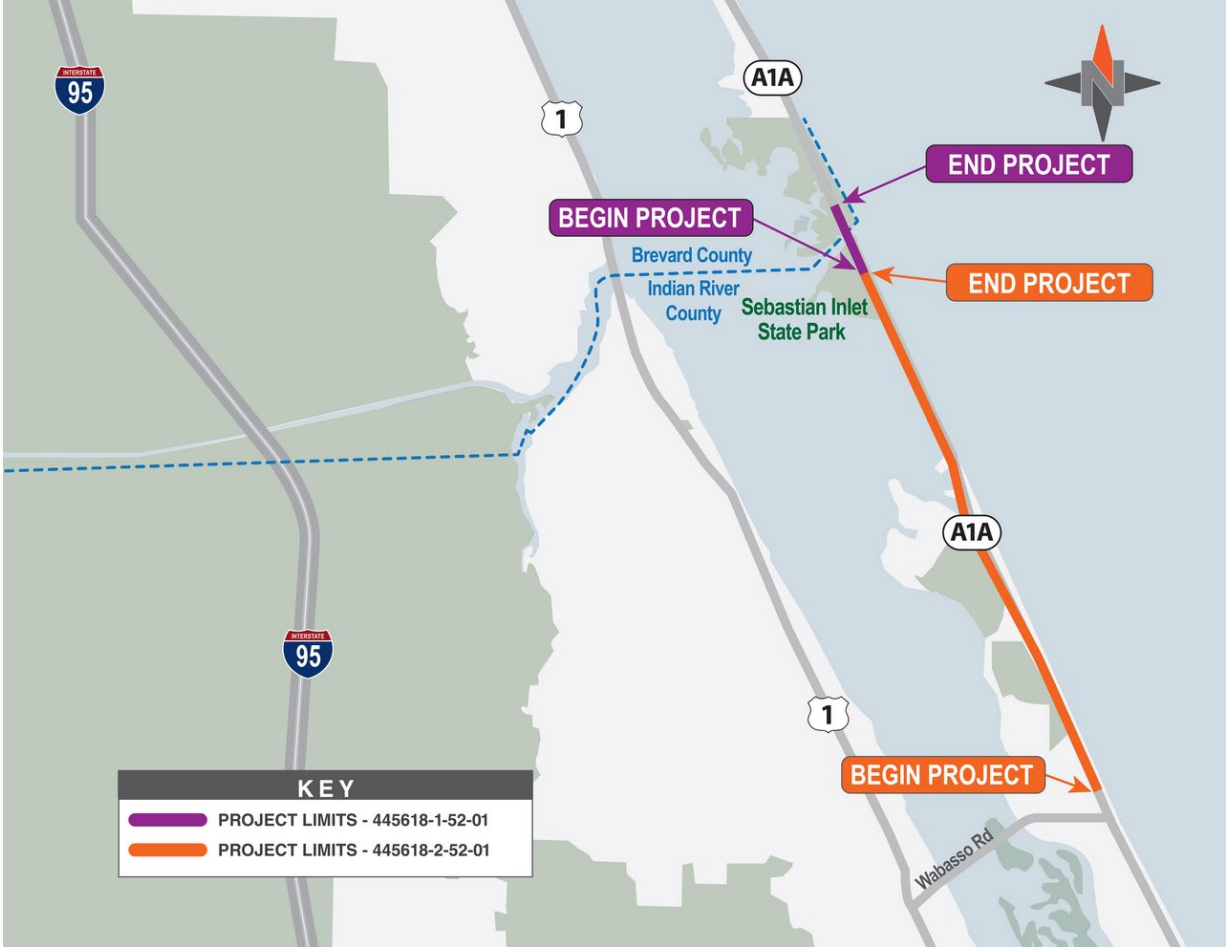

Project Location and Overview

Project Location

SR-A1A Over Sebastian Inlet – Bridge Replacement (FPID: 445618-1-52-01)

Resurfacing, Restoration and Rehabilitation of SR-A1A from Sand Dollar Lane to south of Sebastian Inlet (FPID: 445618-2-52-01)

Schedule Overview

Sebastian Community Center
1805 North Central Avenue
Sebastian, FL 32958

Project Overview

- Constructed in 1964
- Existing vertical clearance is 39 feet Bridge Length is 1,548 feet
- No pedestrian or bicycle facilities on the existing bridge
- Part of the Indian River Lagoon National Scenic Byway