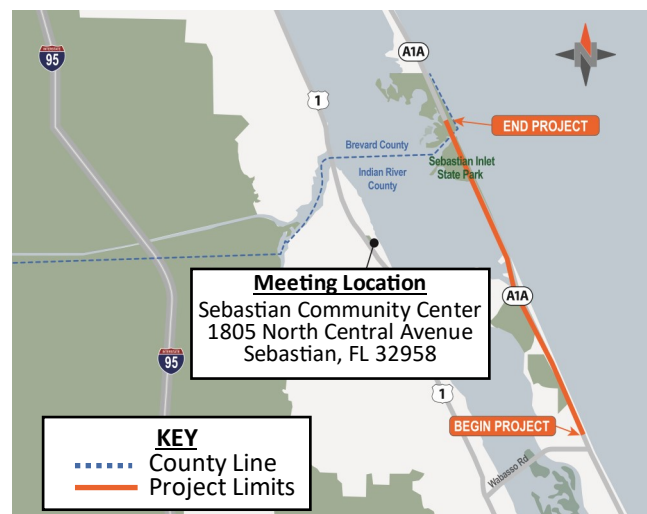

CONTACT INFORMATION

Binod Basnet, P.E. - FDOT Project Manager

Florida Department of Transportation
3400 West Commercial Boulevard, Fort Lauderdale, Florida 33309
Phone: (954) 777-4146 or Toll Free (866) 336-8435 Ext. 4146
Email: binod.basnet@dot.state.fl.us

FLORIDA DEPARTMENT OF TRANSPORTATION MISSION STATEMENT

The Department will provide a safe statewide transportation system that promotes the efficient movement of people and goods, supports the state's economic competitiveness, prioritizes Florida's environment and natural resources, and preserves the quality of life and connectedness of the state's communities.

Public participation is solicited without regard to race, color, national origin, age, sex, religion, disability, or family status. Persons who require special accommodations under the Americans with Disabilities Act (ADA) or persons who require translation services (free of charge) should contact Binod Basnet, P.E., Project Manager, at least seven (7) days prior to the Public Meeting.