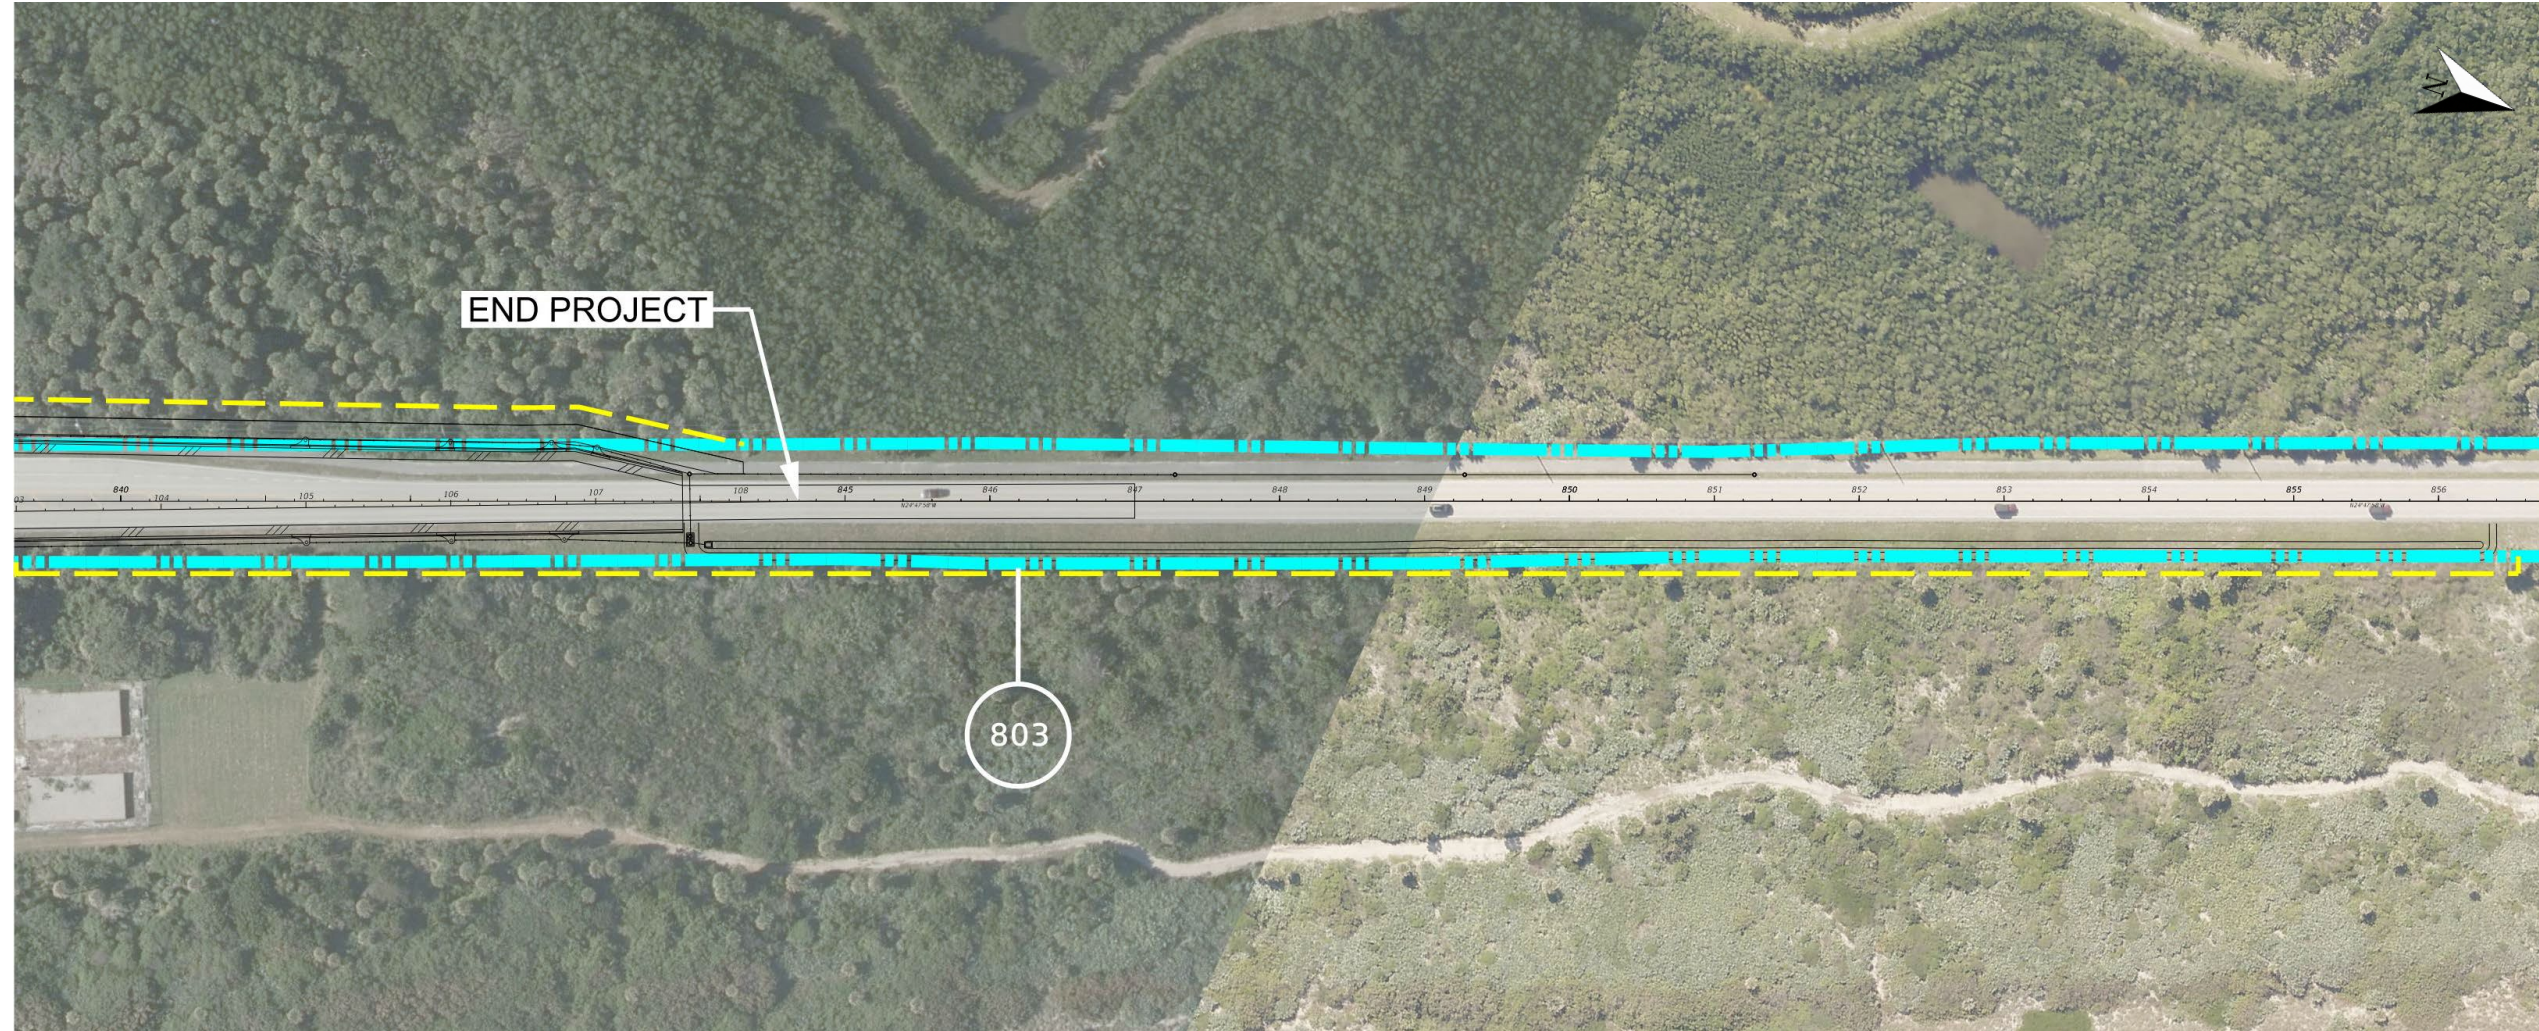

Parcel 803

Drainage swales and maintenance