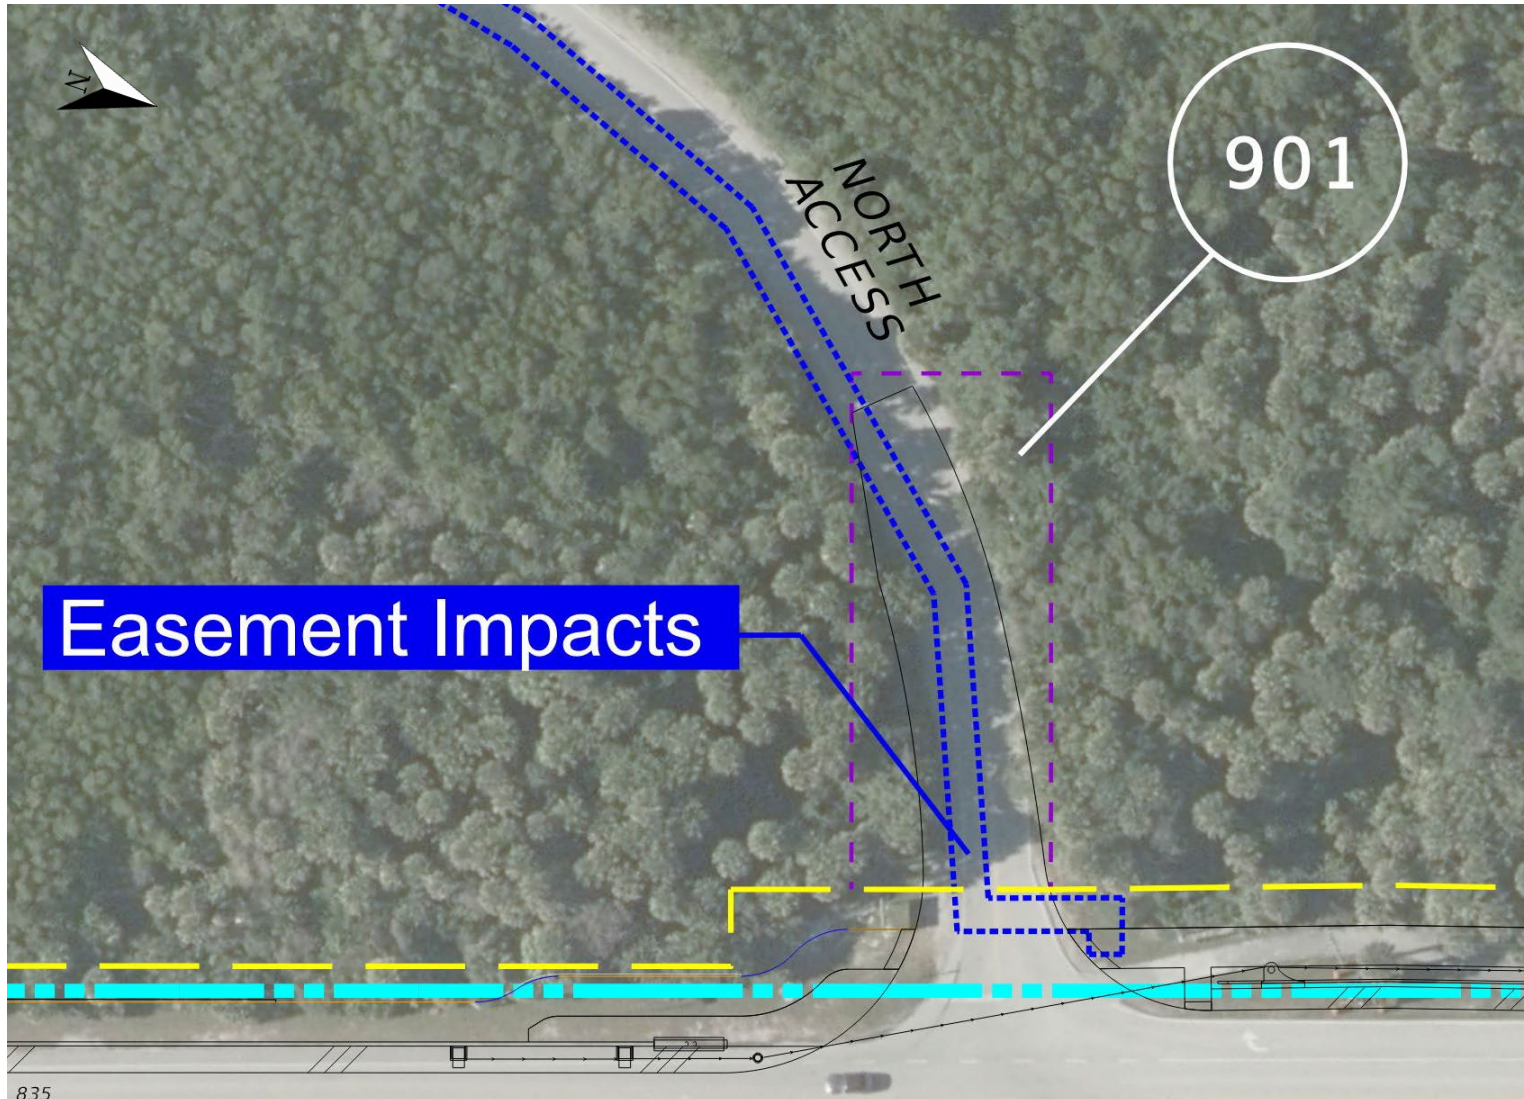

License Agreement – Parcel 901

Restore and widen the north park access