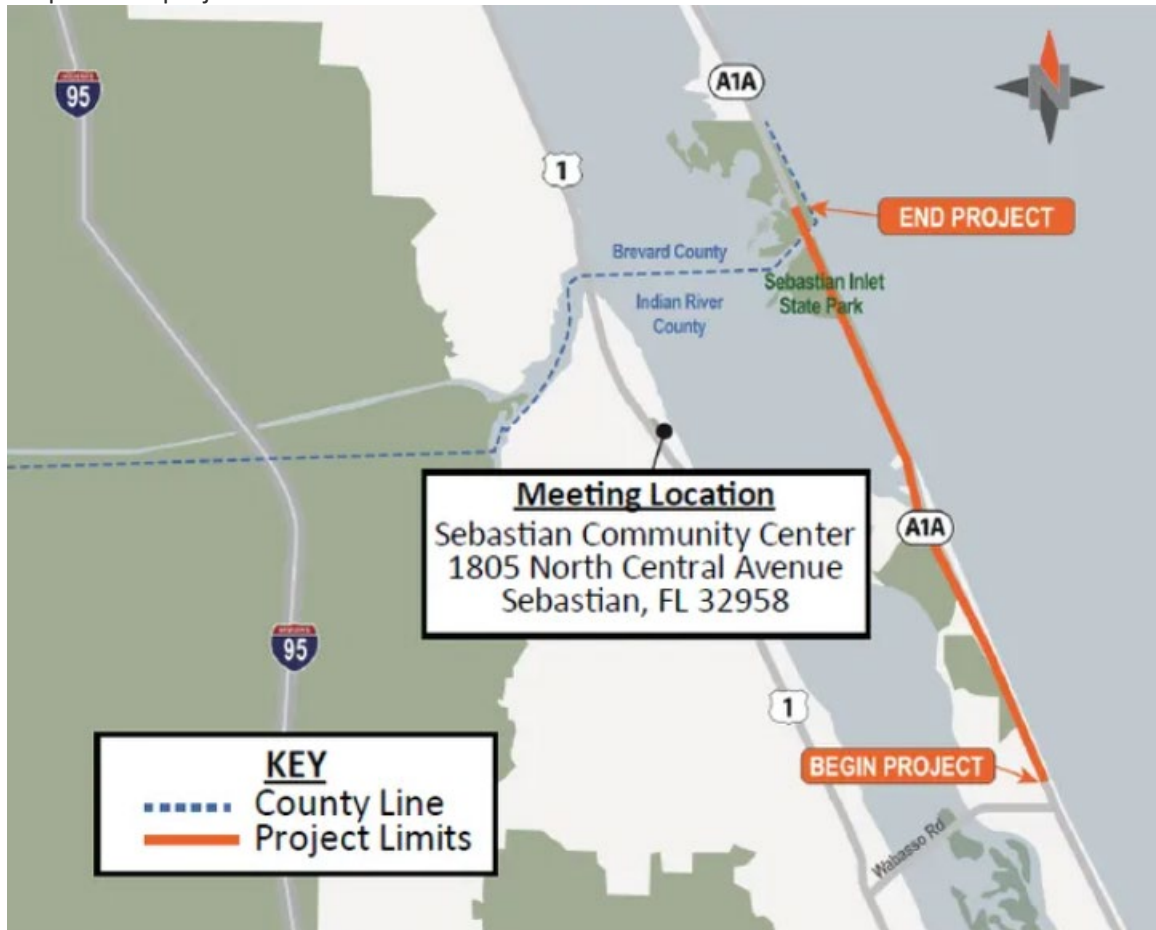

Sebastian Inlet Bridge expected to cost nearly 75% more than original $60 million price tag

By Nick Slater, Treasure Coast Newspapers, July 16, 2024

INDIAN RIVER COUNTY — Traffic between the county and Brevard County may get a bit more congested in 2026 as the Florida Department of Transportation is eyeing replacing the Sebastian Inlet Bridge, and it may be more expensive than originally thought.

The 1,548-foot James H. Pruitt Memorial Bridge was deemed structurally deficient — but safe — in 2019, following a routine inspection completed after Hurricane Dorian.

"The purpose of the project is to address the structural and functional deficiencies of the existing bridge," said FDOT Project Manager Binod Basnet. "The existing bridge will be demolished, and a taller bridge will be constructed."

Built in 1964, the bridge was upgraded in 1978 and 2003.

Scope of the project

Map of project to replace Sebastian Inlet Bridge FDOT

In 2022, FDOT stated that the expected cost of the project would not exceed $61 million. Now, they anticipate the project to cost $103.4 million in state and federal money.