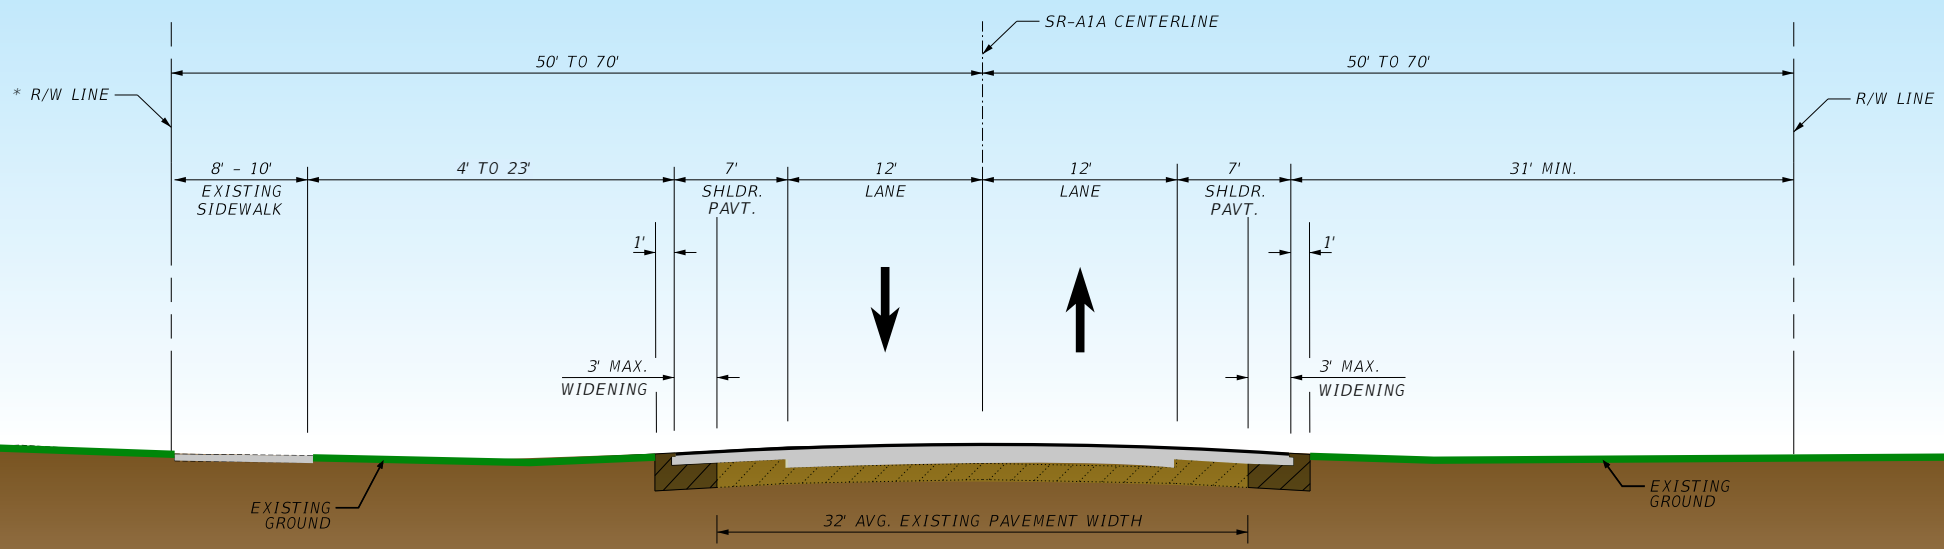

* R/W LINE TO BACK OF EXISTING SIDEWALK VARIES 0' TO 20'