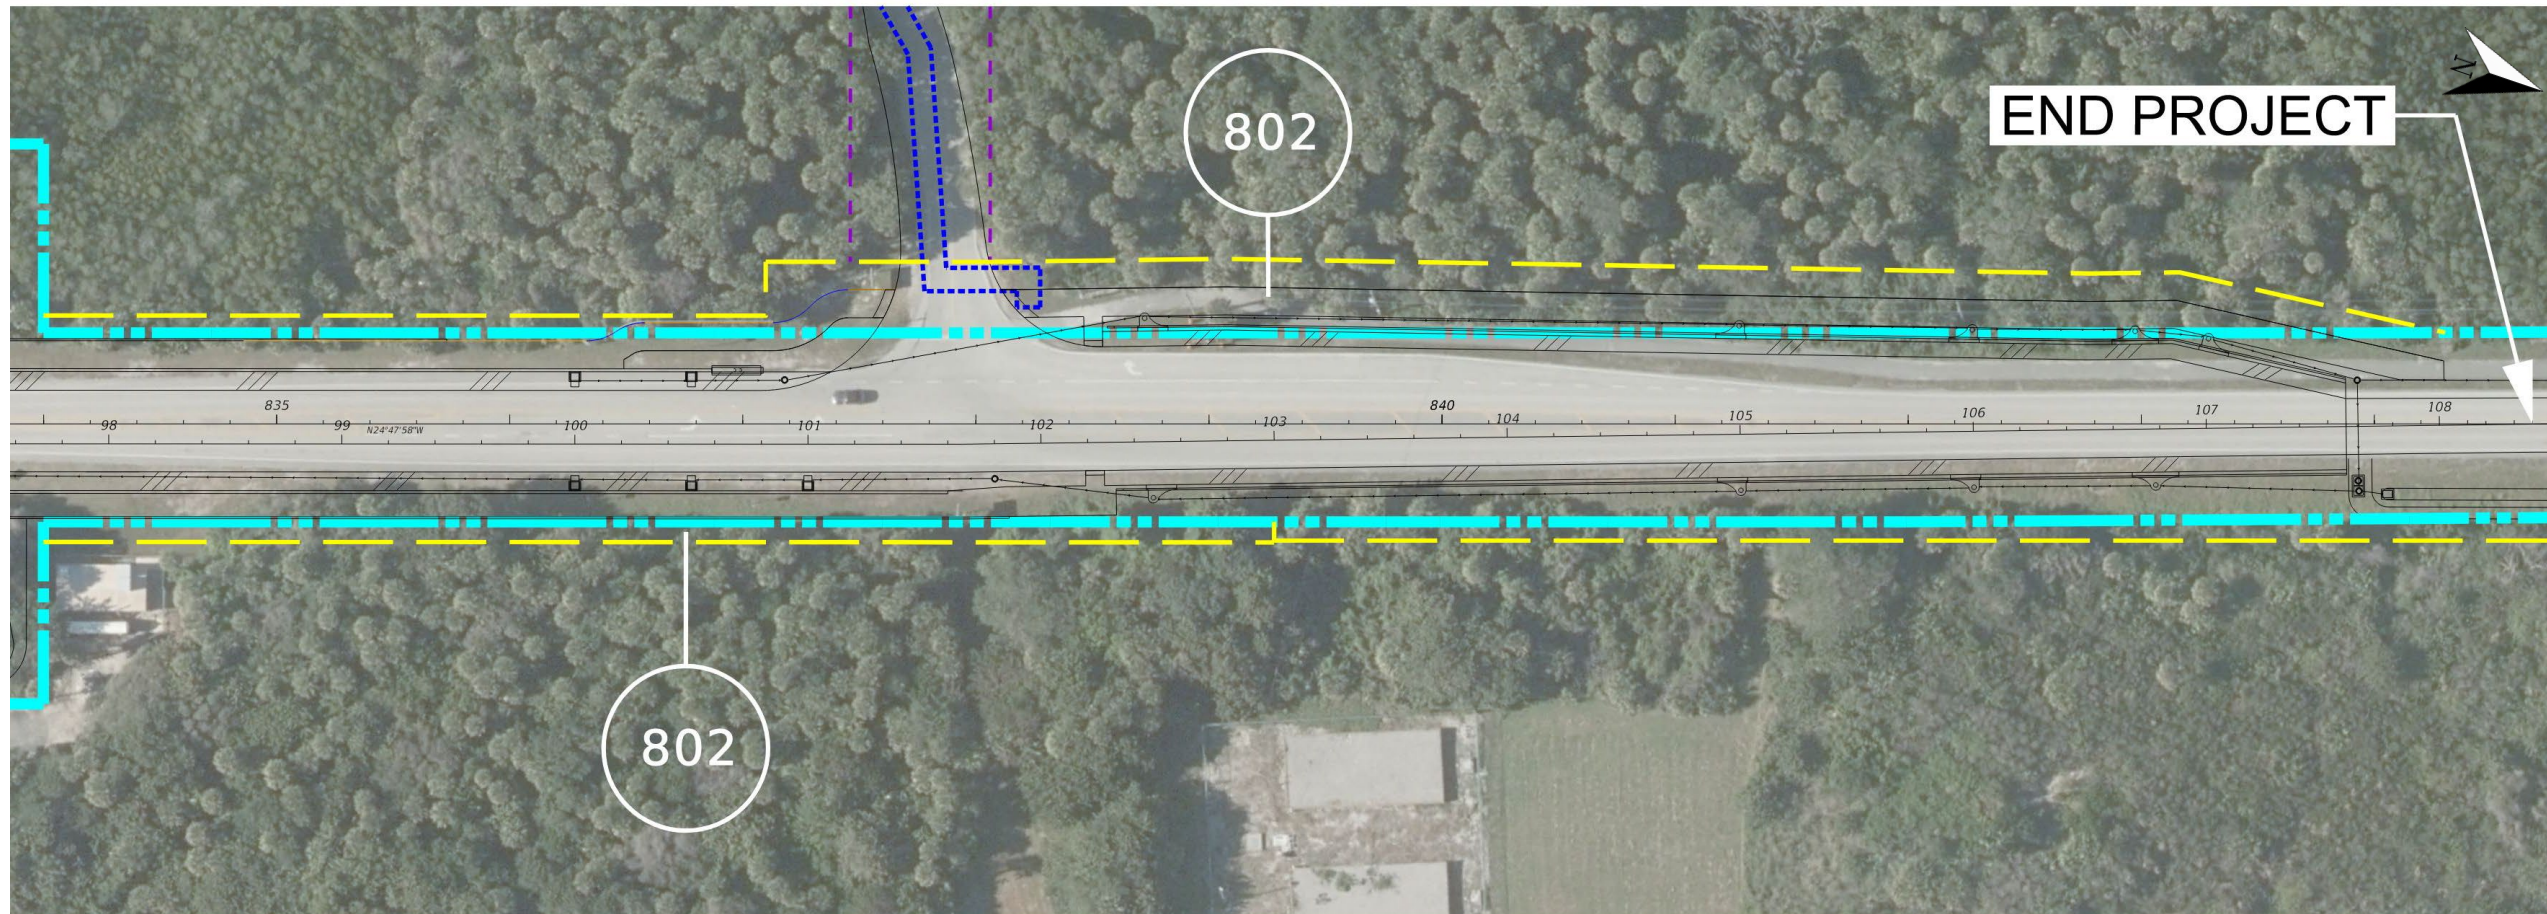

Parcel 802

Roadway widening, maintenance of walls, and pedestrian/bicyclist facilities