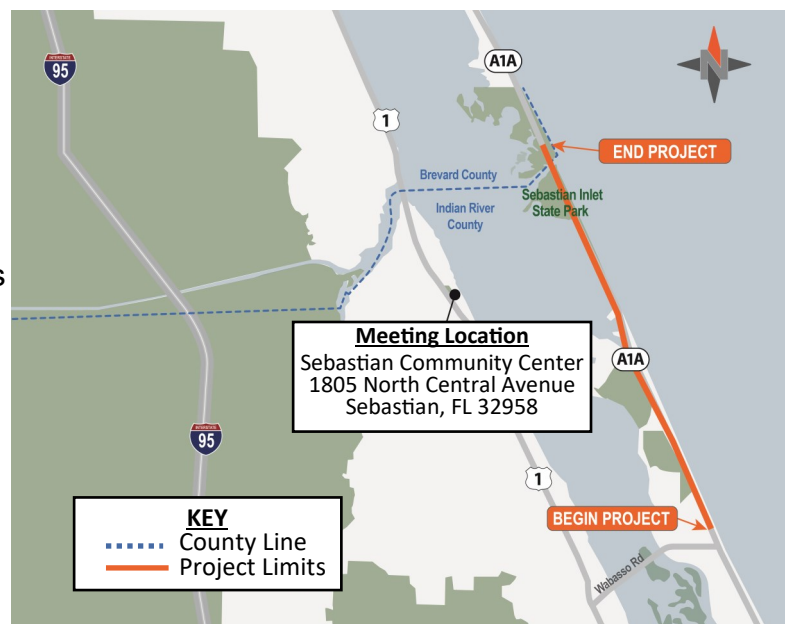

FLORIDA DEPARTMENT OF TRANSPORTATION MISSION STATEMENT

The Department will provide a safe statewide transportation system that promotes the efficient movement of people and goods, supports the state's economic competitiveness, prioritizes Florida's environment and natural resources, and preserves the quality of life and connectedness of the state's communities.

Public participation is solicited without regard to race, color, national origin, age, sex, religion, disability, or family status. Persons who require special accommodations under the Americans with Disabilities Act (ADA) or persons who require translation services (free of charge) should contact Binod Basnet, P.E., Project Manager, at least seven (7) days prior to the Public Meeting.