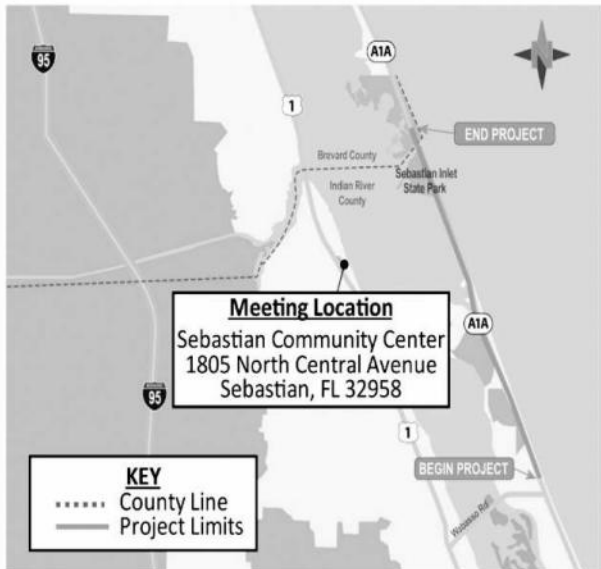

The public meeting will consist of a formal presentation followed by an open discussion. Staff will be available to answer questions and provide assistance. Comments and questions will be answered in the order received. If your question is not answered during the event, a response will be provided in writing following the meeting. Questions and comments may also be submitted prior to the meeting by e-mailing the Project Manager. Community feedback is at the core of all we do. FDOT works with the public to balance their community vision with the community's transportation needs. This is routine on all our projects to ensure Florida's infrastructure is safe, resilient, and efficient for many years into the future.

Project information is posted at: <https://www.fdot.gov/projects/sebastian-inlet-bridge/home-page>

Public participation is solicited without regard to race, color, national origin, age, sex, religion, disability, or family status. Persons who require special accommodation under the Americans with Disabilities Act (ADA) or persons who require translation services (free of charge), should contact Binod Basnet, P.E., FDOT Project Manager, at (954) 777-4146 or toll free at (866) 336-8435, ext. 4146, via email binod.basnet@dot.state.fl.us at least seven (7) days prior to the public meeting.

For more information contact:

Binod Basnet, P.E.
FDOT Project Manager
3400 West Commercial Boulevard, Fort Lauderdale, FL 33309
Phone: (954) 777-4146
Toll free: (866) 336-8435, ext. 4146,
Email: binod.basnet@dot.state.fl.us

Please visit our project website:
<https://www.fdot.gov/projects/sebastian-inlet-bridge/home-page>

FT-39823137

The way to...

SELL IT BUY IT FIND IT

- cars
- garage sales
- tickets
- antiques
- motorcycles
- computers
- boats
- sports
- equipment
- pets
- instruments
- jewelery
- furniture
- auctions
- collectibles
- jobs
- appliances
- yard sales
- tablets
- cameras