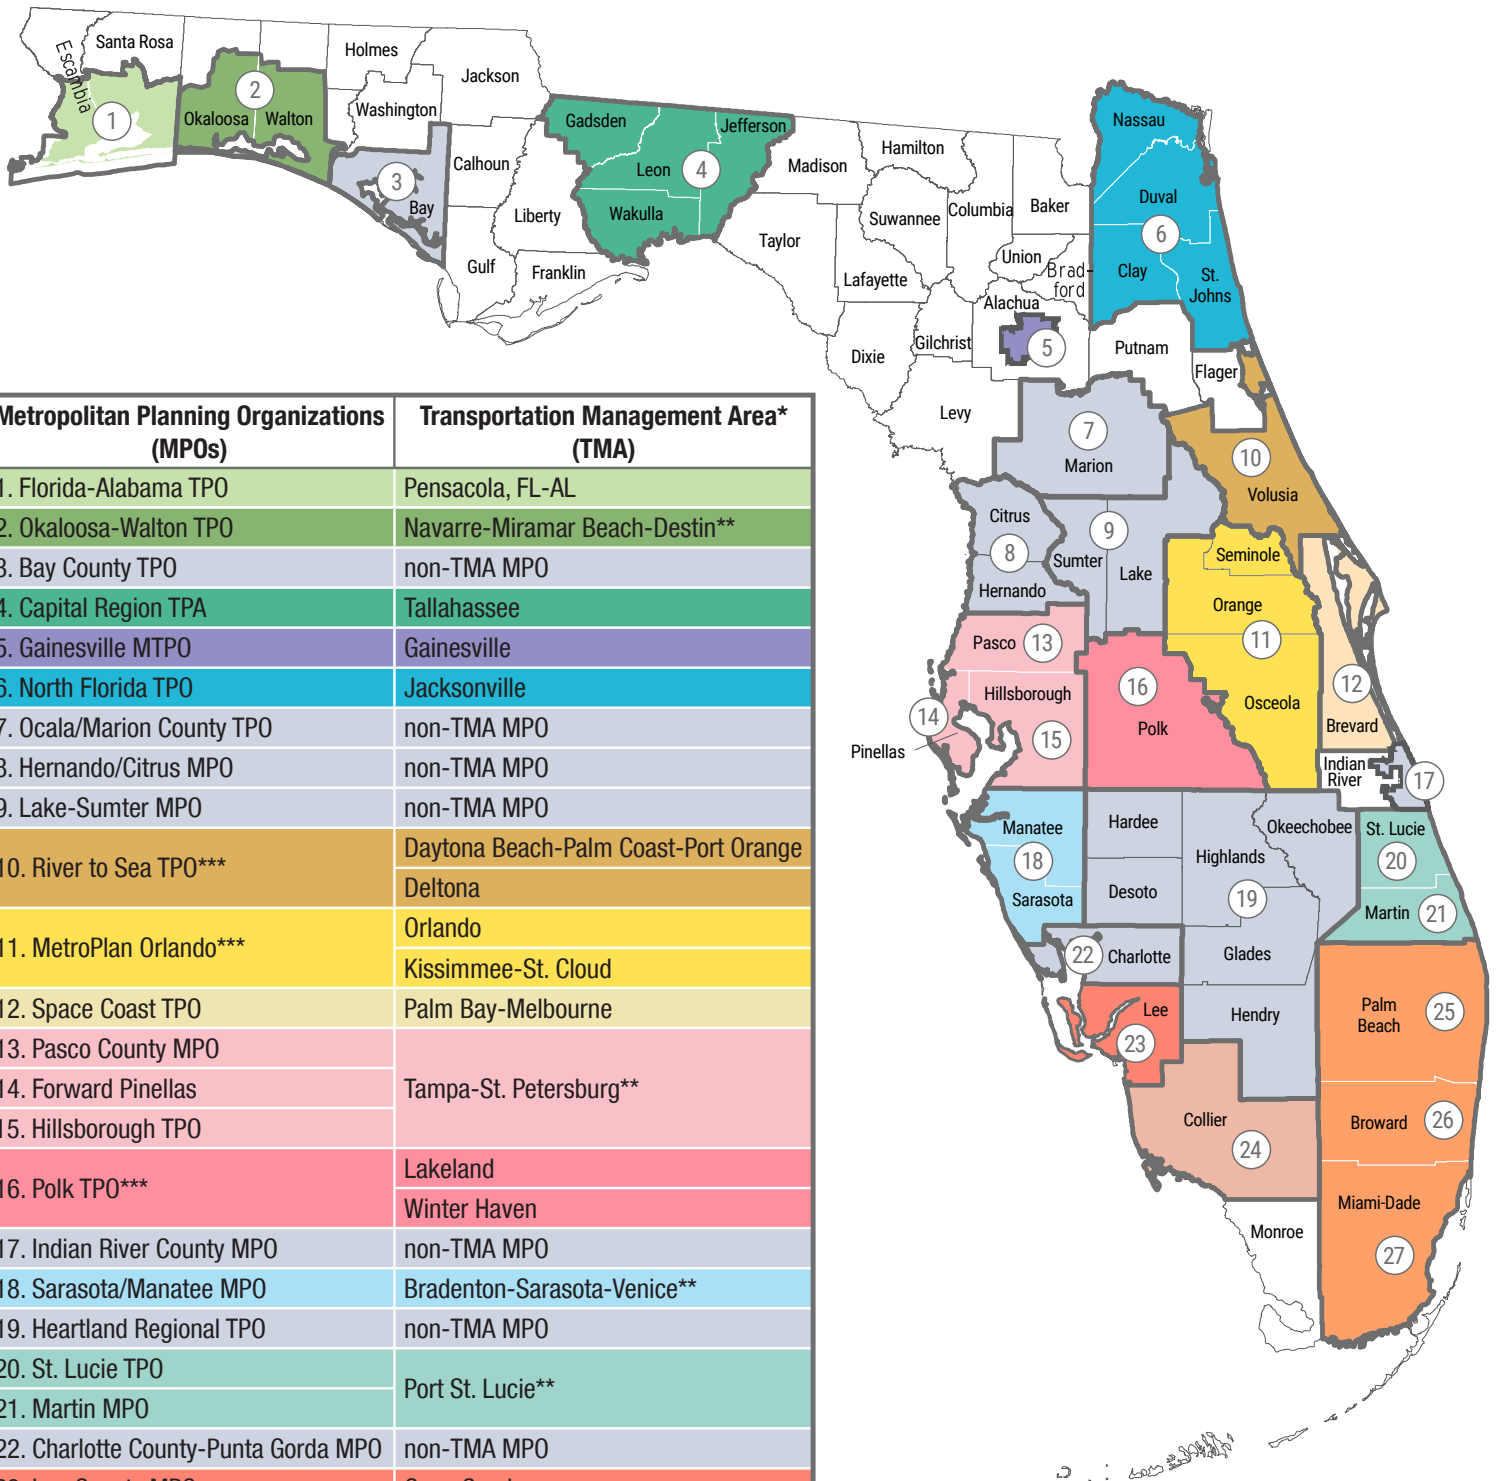

* Urban area population over 200,000

** Navarre-Miramar Beach-Destin, Tampa-St. Petersburg, Bradenton-Sarasota-Venice, Port St. Lucie, Bonita Springs-Estero, and Miami-Fort Lauderdale TMAs are within multiple MPOs.

*** River to Sea TPO, MetroPlan Orlando, and Polk TPO contain multiple TMAs

February 2024

Florida MPO/TMA Areas (Current)

Metropolitan Planning Organizations (MPOs)	Transportation Management Area* (TMA)
1. Florida-Alabama TPO	Pensacola, FL-AL
2. Okaloosa-Walton TPO	Navarre-Miramar Beach-Destin**
3. Bay County TPO	non-TMA MPO
4. Capital Region TPA	Tallahassee
5. Gainesville MTPO	Gainesville
6. North Florida TPO	Jacksonville
7. Ocala/Marion County TPO	non-TMA MPO
8. Hernando/Citrus MPO	non-TMA MPO
9. Lake-Sumter MPO	non-TMA MPO
10. River to Sea TPO***	Daytona Beach-Palm Coast-Port Orange Deltona
11. MetroPlan Orlando***	Orlando Kissimmee-St. Cloud
12. Space Coast TPO	Palm Bay-Melbourne
13. Pasco County MPO	Tampa-St. Petersburg**
14. Forward Pinellas	
15. Hillsborough TPO	Lakeland Winter Haven
16. Polk TPO***	
17. Indian River County MPO	non-TMA MPO
18. Sarasota/Manatee MPO	Bradenton-Sarasota-Venice**
19. Heartland Regional TPO	non-TMA MPO
20. St. Lucie TPO	Port St. Lucie**
21. Martin MPO	
22. Charlotte County-Punta Gorda MPO	non-TMA MPO
23. Lee County MPO	Cape Coral
24. Collier MPO	Bonita Springs-Estero**
25. Palm Beach TPA	Miami-Ft. Lauderdale**
26. Broward MPO	
27. Miami-Dade TPO	