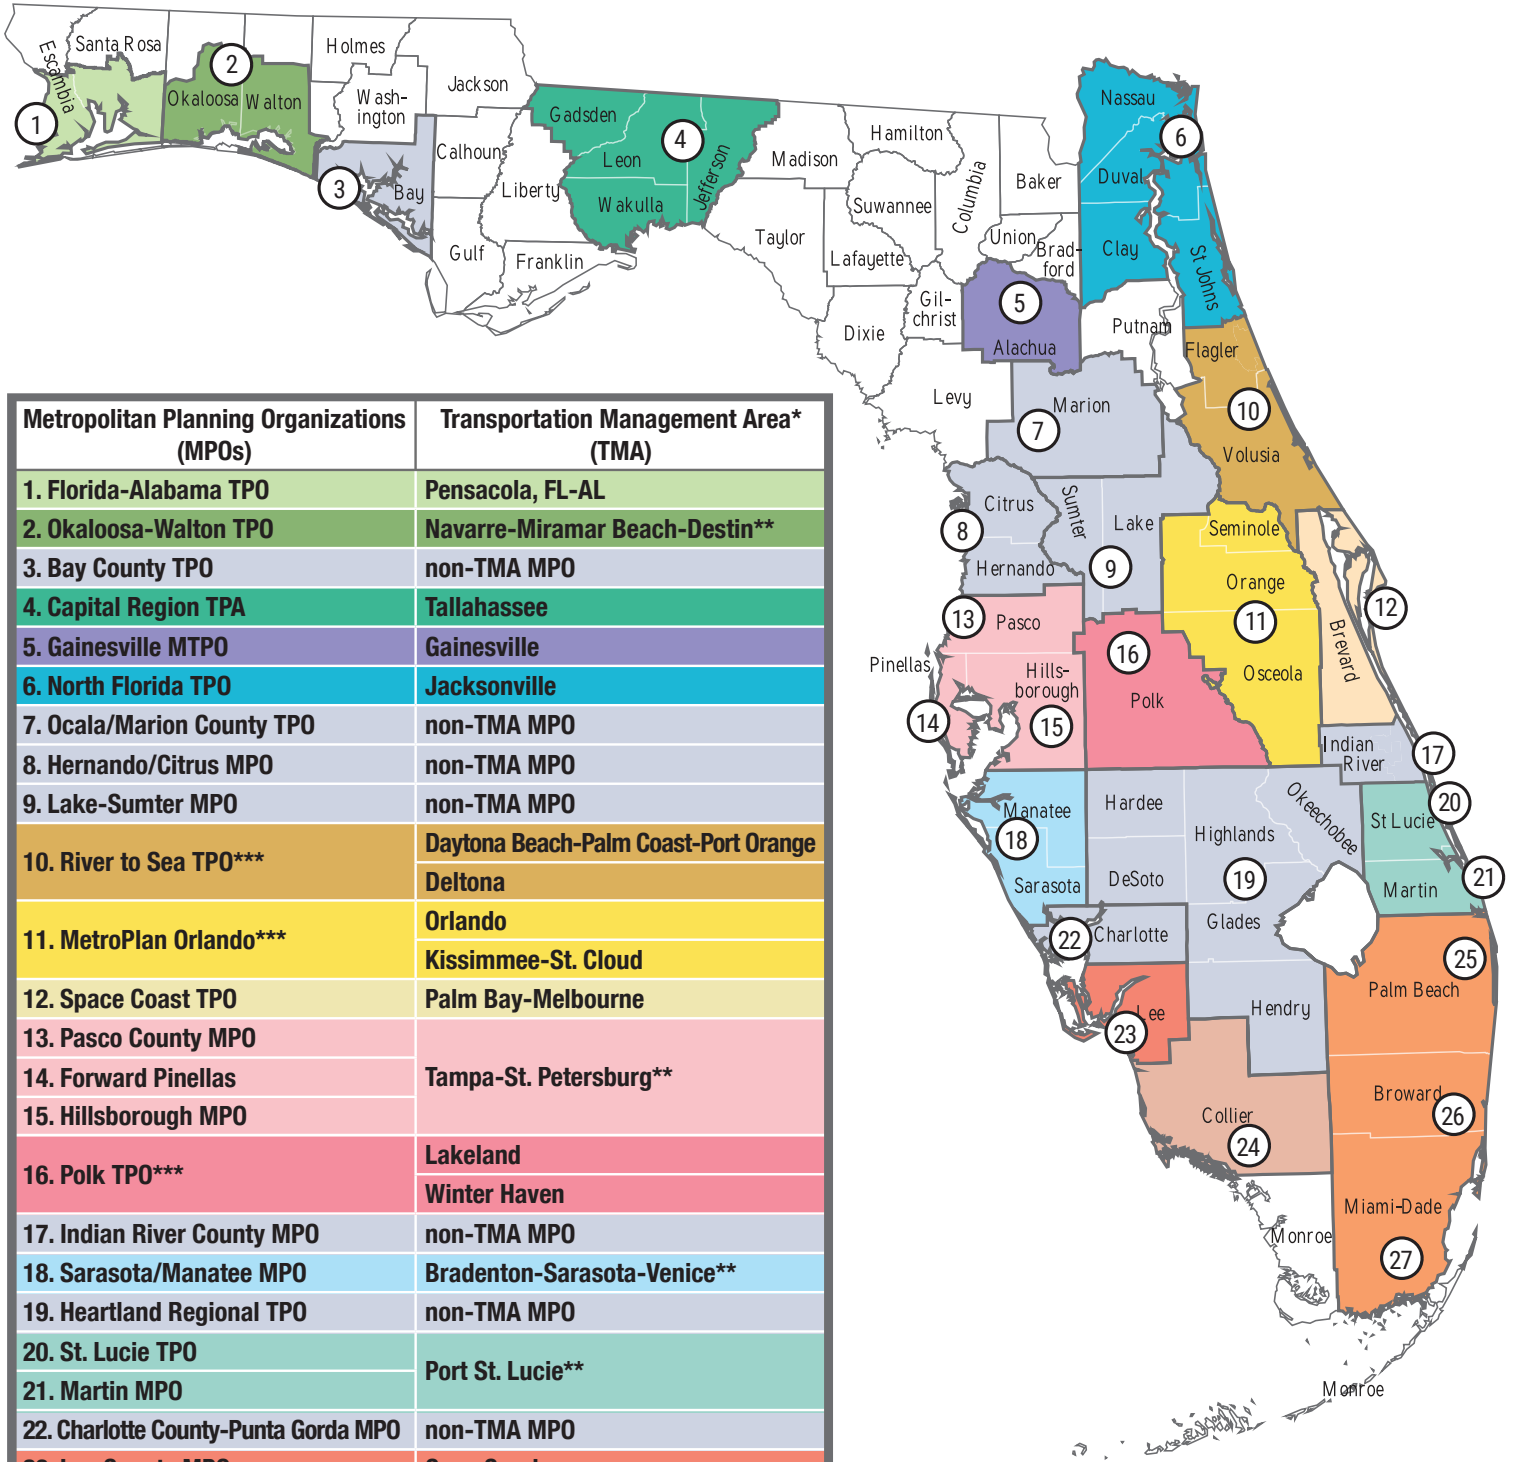

Florida MPO/TMA Areas

MPO boundaries effective upon final approval from the Governor's office

Metropolitan Planning Organizations (MPOs)	Transportation Management Area* (TMA)
1. Florida-Alabama TPO	Pensacola, FL-AL
2. Okaloosa-Walton TPO	Navarre-Miramar Beach-Destin**
3. Bay County TPO	non-TMA MPO
4. Capital Region TPA	Tallahassee
5. Gainesville MTPO	Gainesville
6. North Florida TPO	Jacksonville
7. Ocala/Marion County TPO	non-TMA MPO
8. Hernando/Citrus MPO	non-TMA MPO
9. Lake-Sumter MPO	non-TMA MPO
10. River to Sea TPO***	Daytona Beach-Palm Coast-Port Orange Deltona
11. MetroPlan Orlando***	Orlando Kissimmee-St. Cloud
12. Space Coast TPO	Palm Bay-Melbourne
13. Pasco County MPO	
14. Forward Pinellas	Tampa-St. Petersburg**
15. Hillsborough MPO	
16. Polk TPO***	Lakeland Winter Haven
17. Indian River County MPO	non-TMA MPO
18. Sarasota/Manatee MPO	Bradenton-Sarasota-Venice**
19. Heartland Regional TPO	non-TMA MPO
20. St. Lucie TPO	Port St. Lucie**
21. Martin MPO	
22. Charlotte County-Punta Gorda MPO	non-TMA MPO
23. Lee County MPO	Cape Coral
24. Collier MPO	Bonita Springs-Estero**
25. Palm Beach TPA	
26. Broward MPO	Miami-Ft. Lauderdale**
27. Miami-Dade TPO	

* Urban area population over 200,000

** Navarre-Miramar Beach-Destin, Tampa-St. Petersburg, Bradenton-Sarasota-Venice, Port St. Lucie, Bonita Springs-Estero, and Miami-Fort Lauderdale TMAs are within multiple MPOs.

*** River to Sea TPO, MetroPlan Orlando, and Polk TPO contain multiple TMAs