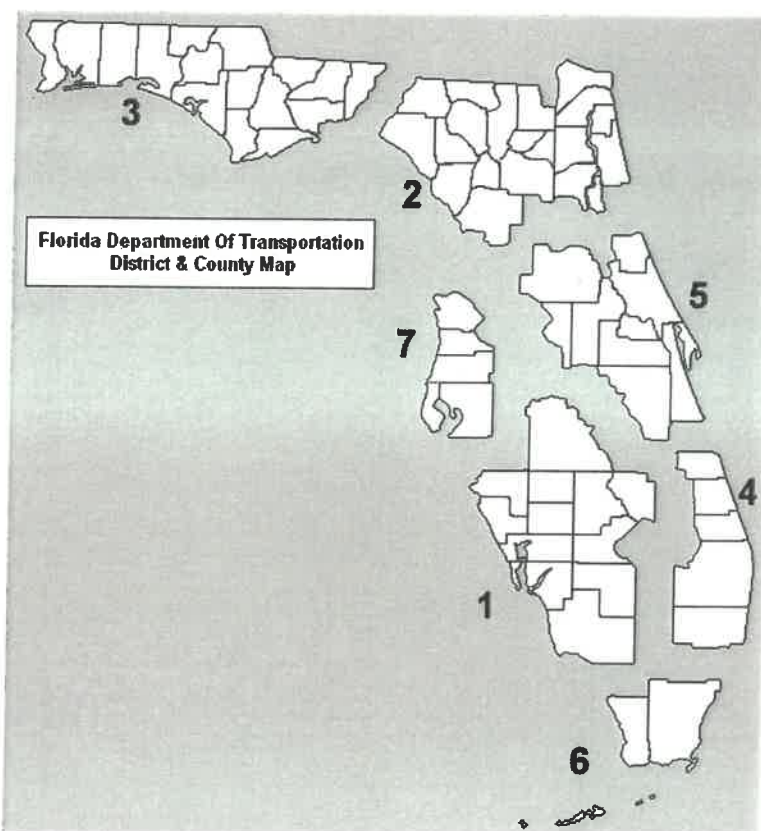

District Work Program Administrators

District Work Program Administrators

District One	Counties: Charlotte, Collier, De Soto, Glades, Hardee, Hendry, Highlands, Lee, Manatee, Okeechobee, Polk, Sarasota	Gerlinde Masters gerlinde.masters@dot.state.fl.us (863) 519-2662
District Two	Counties: Alachua, Baker, Bradford, Clay, Columbia, Dixie, Duval, Gilchrist, Hamilton, Lafayette, Levy, Madison, Nassau, Putnam, St. Johns, Suwannee, Taylor, Union	Karin Lee karin.lee@dot.state.fl.us (386) 758-3772
District Three	Counties: Bay, Calhoun, Escambia, Franklin, Gadsden, Gulf, Holmes, Jackson, Jefferson, Leon, Liberty, Okaloosa, Santa Rosa, Wakulla, Walton, Washington	Cheryl McCall cheryl.mccall@dot.state.fl.us (850) 330-1216