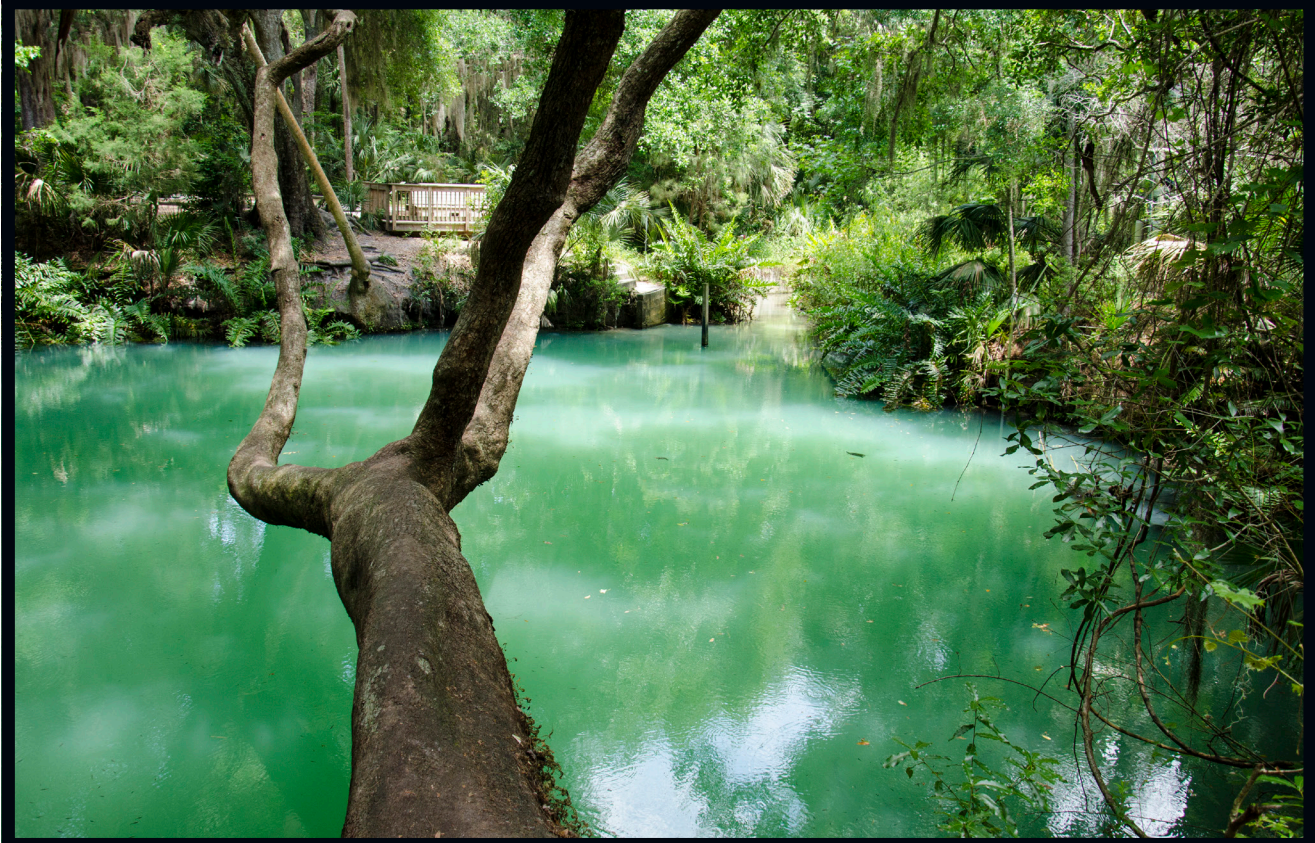

FLORIDA SCENIC HIGHWAYS CALENDAR 2018

FSHP IS A PROGRAM OF THE FLORIDA DEPARTMENT OF TRANSPORTATION

NOVEMBER 2018

SUNDAY	MONDAY	TUESDAY	WEDNESDAY	THURSDAY	FRIDAY	SATURDAY
				1	2	3
4	5	6	7	8	9	10
11	12 VETERANS DAY (OBSERVED)	13	14 Big Bend Scenic Byway designated, 2006	15	16	17
18	19 Heritage Crossroads: Miles of History Scenic Highway designated, 2008	20	21	22	23	24
25	26	27	28	29	30 THANKSGIVING DAY