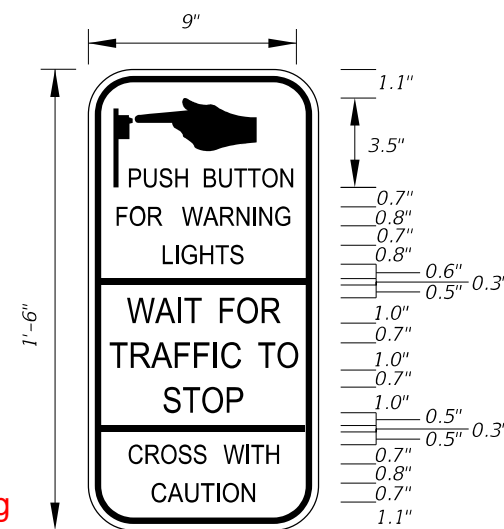

FTP-68C-06
9" X 1'-6"
1.5" Radii 1/4" Border

Series D Legend
White Background
Black Legend and Border