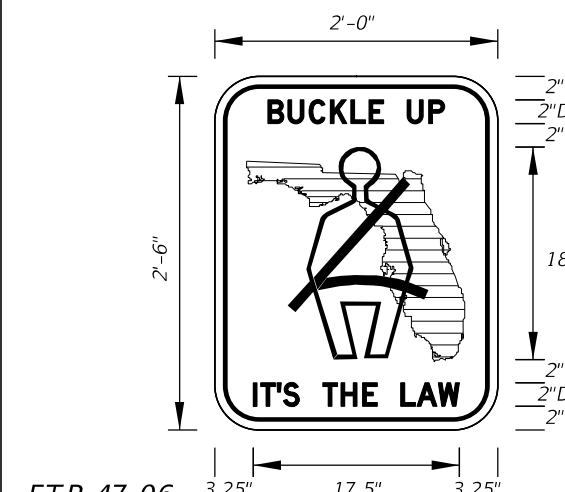

FTP-44A-25
~~FTP-45-06~~
4' X 3'
5" Radii 3/4" Border
4" Series C Legend
White Background
Black Legend and Border

FTP-45-25
3' X 4'
5" Radii 3/4" Border
3" Series D Legend
White Background
Green Florida Symbol
Black Legend, Border and Man Belt Symbol