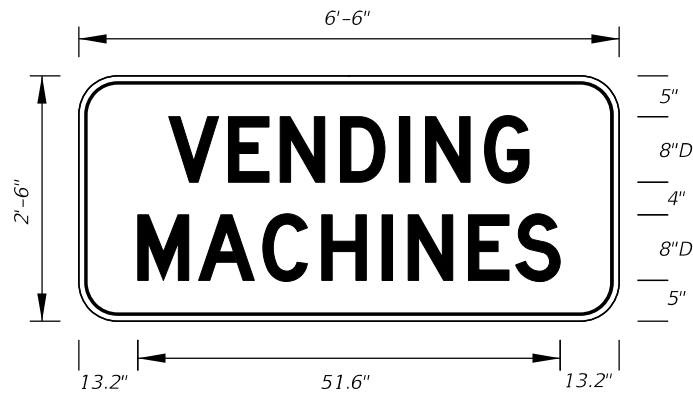

FTP-73-06
6'-6" X 2'-6"
4" Radii 3/4" Border

8" Series D Legend
Blue Background
White Legend and Border