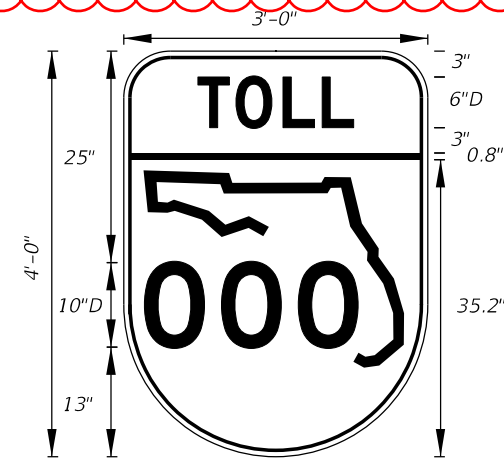

FTP-80-06
3' X 4'
5" Radii 3/4" Border
6" and 10" Series D Legend
Top Yellow Background with Black Legend and Black Border
Bottom White Background with Black Legend and Border