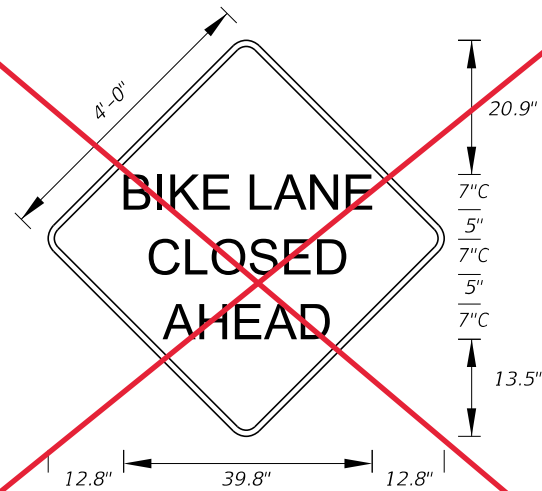

MOT-22-21
4' X 4'
3" Radii 3/4" Border
7" Series C Legend
Orange Background
Black Legend and Border