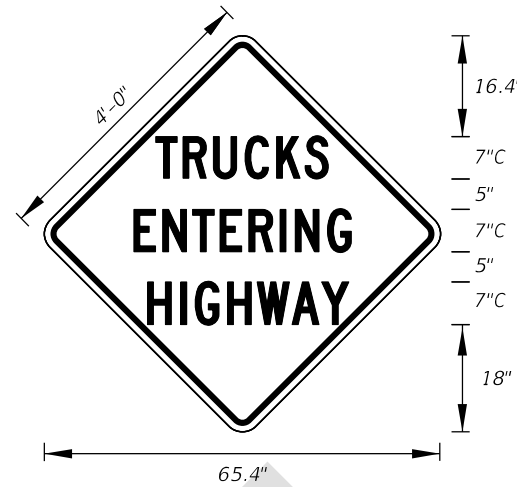

MOT-5-22
4' X 4'
3" Radii 3/4" Border
7" Series C Legend
Orange Background
Black Legend and Border