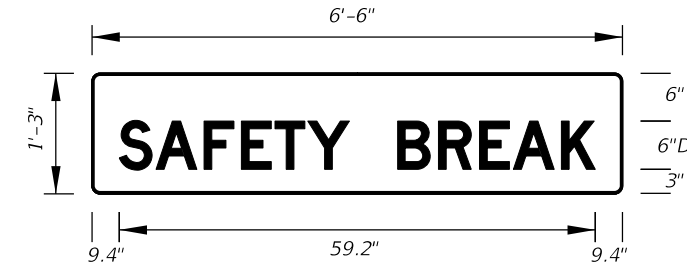

FTP-75-06
6'-6" X 1'-3"
1" Radii
6" Series D Legend
Blue Background
White Legend