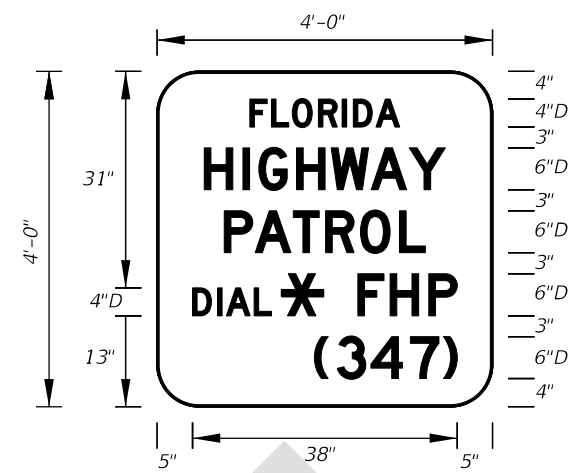

Added sign
MOT-27-25

10/3/2023 3:10:13 PM

LAST REVISION	DESCRIPTION:
11/01/23	
11/01/24	

FTP-41-21
2'-6" X 3'
4" Radii 3/4" Border
2" and 4" Series C Legend
White Background
Black Legend and Border

FTP-42-06
4' X 2'-6"
3" Radii
Top 4" Series C Legend
Bottom 2" Series EM Legend
White Background
Blue Legend and Border