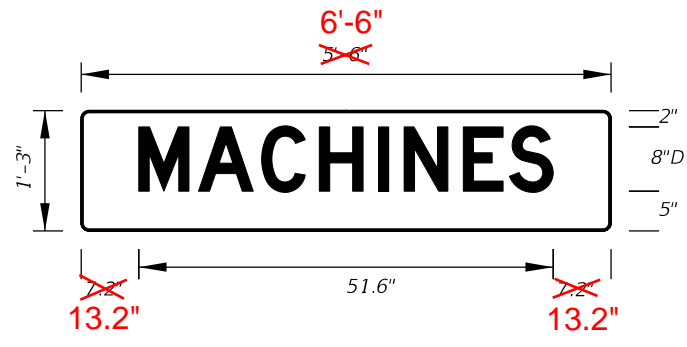

FTP-76-06
5'-6" X 1'-3"
1" Radii
8" Series D Legend
Blue Background
White Legend