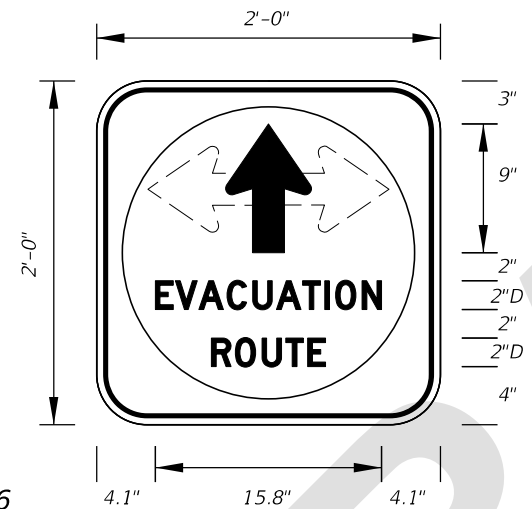

FTP-78-06
2' X 2'
3" Radii 3/4" Border
2" Series D Legend
White Background with Blue Circle Background
White Legend and Black Border