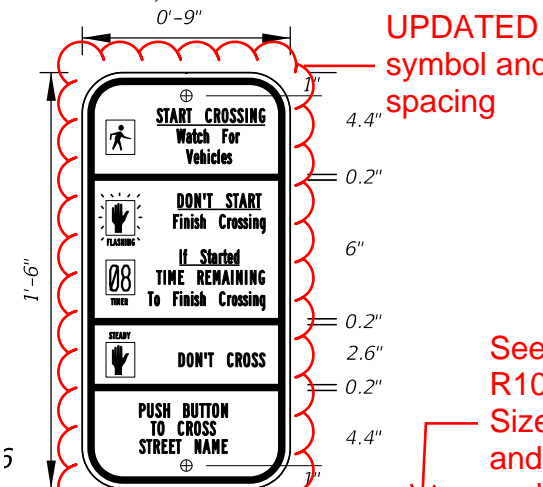

FTP-68B-06
9" X 1'-6"
1.5" Radii 3/4" Border
Series B Legend
White Background
Black Legend and Border

~~See Standard Highway Signs Manual, Sign R10-3b For Letter Size Spacing And Symbol Sizes.~~

See MUTCD R10-3i For Letter Size, Spacing, and Symbol Sizing and Color.