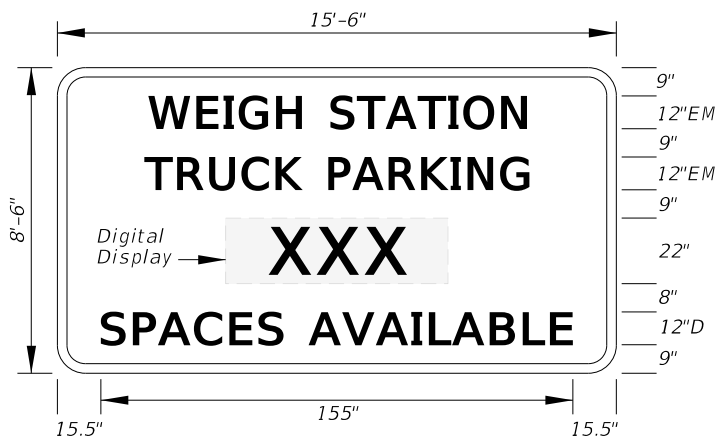

FTP-88-21
15'-6" X 8'-6"
12" Radii 2" Border
Series D Legend
Series EM Legend
Blue Background
White Legend and Border