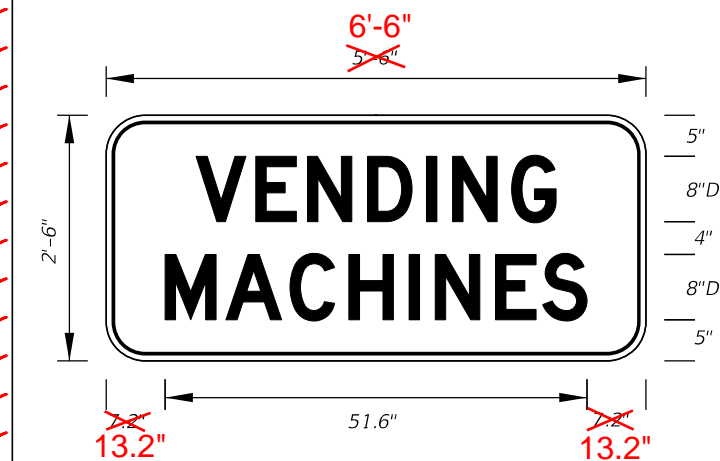

FTP-73-06
5'-6" X 2'-6"
2" Radii 3/4" Border

8" Series D Legend
Blue Background
White Legend and Border

6'-6" x 2'-6" to match above change

10/3/2023 3:09:45 PM

LAST REVISION	DESCRIPTION:
11/01/20	
11/01/24	

FY ~~2024-25~~ 2025-26
STANDARD PLANS

SPECIAL SIGN DETAILS

INDEX	SHEET
700-102	8 of 12