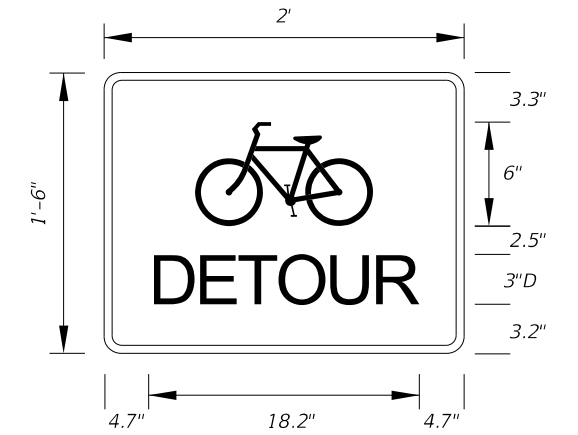

MOT-21-21
2' X 1'-6"
1.5" Radii 1/2" Border
3" Series D Legend
Orange Background
Black Legend and Border