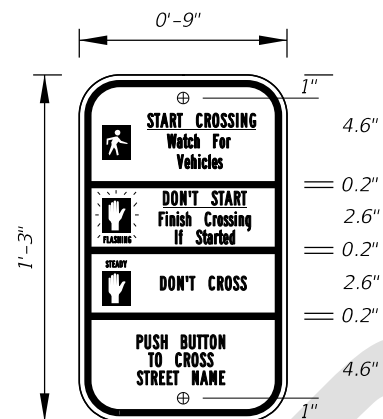

Sign Mounting Holes Can Be Punched Or Field Drilled With No Obstruction To Text Or Symbols From Holes Or Bolts.

FTP-68A-06
 9" X 1'-3"
 1.5" Radii 3/4" Border Series B Legend
 White Background Black Legend and Border
 See MUTCD R10-3f for Letter Size, Spacing, and Symbol Sizes and Color