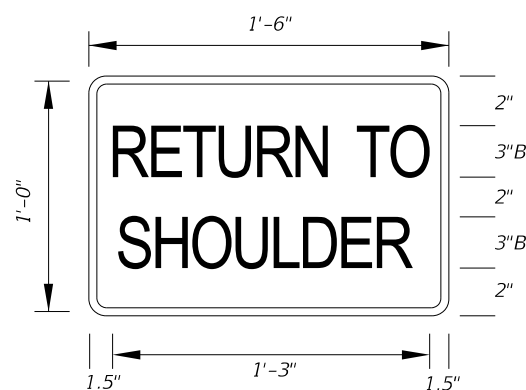

MOT-23-21
1'-6" X 1'-0"
1.5" Radii 1/4" Border
3" Series B Legend
Orange Background
Black Legend and Border