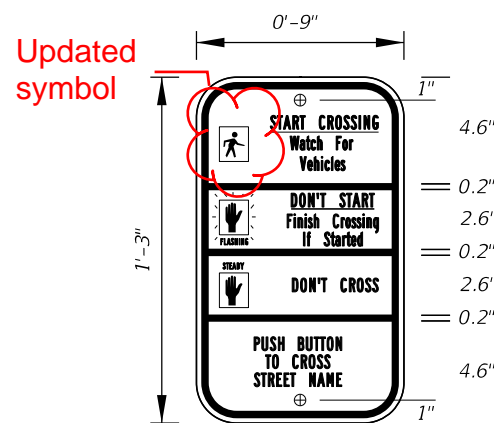

FTP-67-21
5.5' X 6'
3" Radii 1" Border
8" Series D Legend
Blue Background
White Legend and Border

DETAIL for **FTP-66** AND **FTP-67**

Sign Mounting Holes Can Be Punched Or Field Drilled With No Obstruction To Text Or Symbols From Holes Or Bolts.