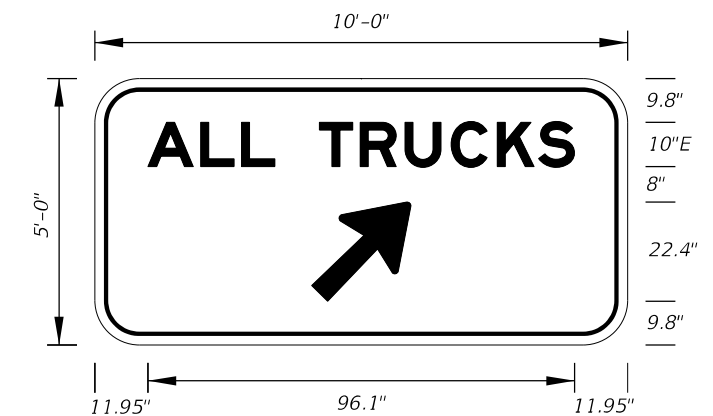

FTP-82-08
2' X 3'
1.5" Radii
5" Series D Legend
White Background
Black Legend and Border

ARROW HEAD

A	3.125
B	3.625
C	6.375
D	.5
E	.625

ARROW BODY

A	B	C	D	E	F	G
6.25	3.125	3.125	3.125	5	9.25	20.5

FTP-82-08
Details