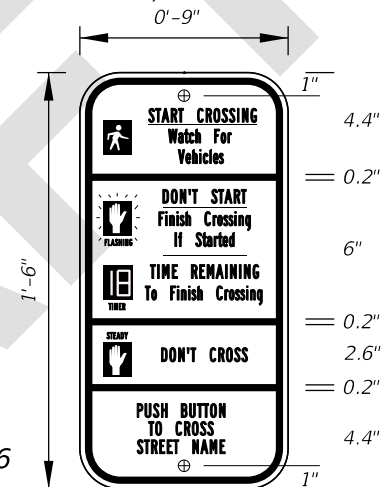

FTP-68B-06
9" X 1'-6"
1.5" Radii 3/4" Border Series B Legend
White Background Black Legend and Border
See MUTCD R10-3i for Letter Size, Spacing, and Symbol Sizes and Color