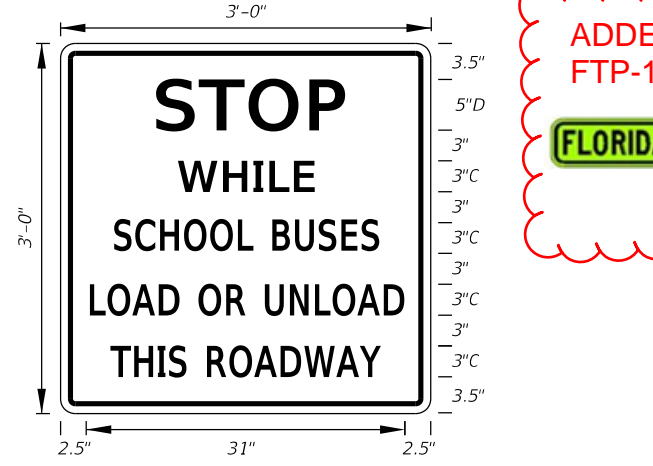

FTP-91-22
3'-0" X 3'-0"
1.5" Radii 3/4" Border
3" Series C Legend and 5" Series D Legend
White Background
Black Legend and Border

ADDED
FTP-100-25
FLORIDA LAW