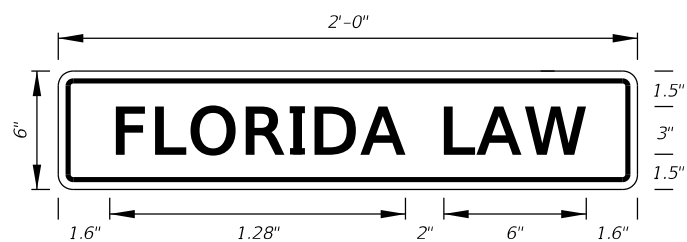

FTP-100-25
2'-0" X 6"
1.5" Radii
0.4" Border
0.4" Indent
3" Series C Legend and Bright Yellow Green Background
Black Legend and Border

8/15/2024 1:21:12 PM