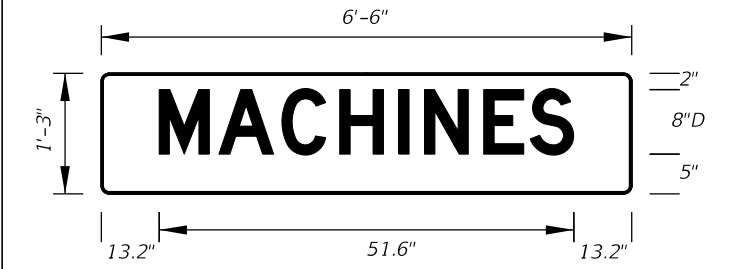

FTP-76-06
6'-6" X 1'-3"
1" Radii
8" Series D Legend
Blue Background
White Legend