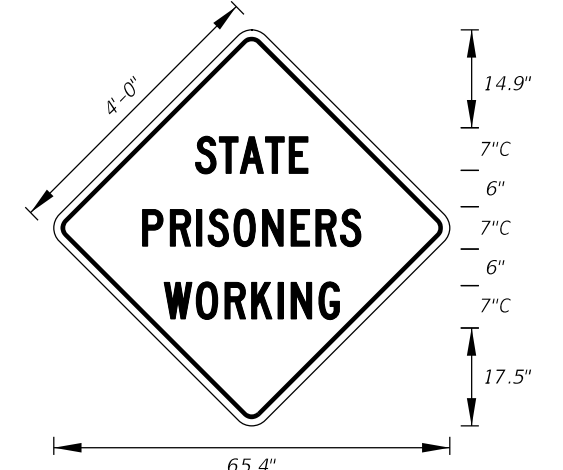

MOT-10-22
4' X 4'
3" Radii 3/4" Border
7" Series C Legend
Orange Background
Black Legend and Border