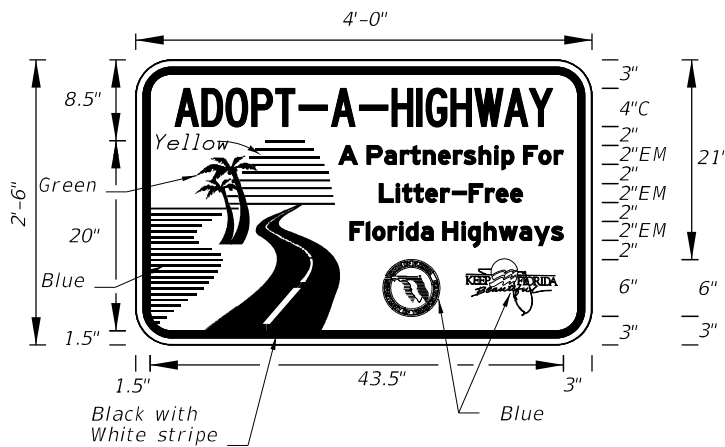

FTP-42-06
4' X 2'-6"
3" Radii
Top 4" Series C Legend
Bottom 2" Series EM Legend
White Background
Blue Legend and Border