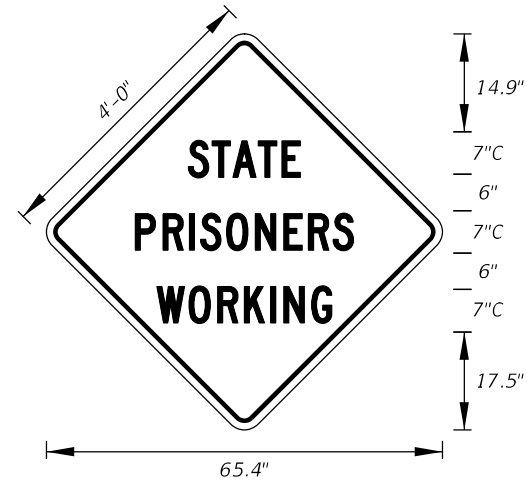

MOT-10-22
4' X 4'
3" Radii 3/4" Border
7" Series C Legend
Orange Background
Black Legend and Border