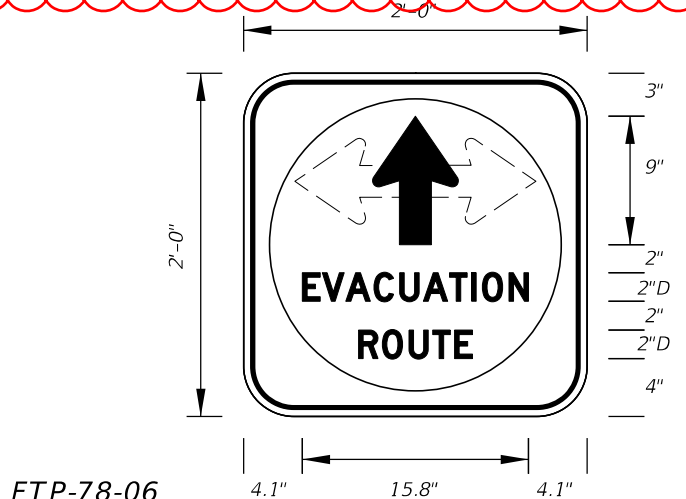

FTP-78-06
2' X 2'
3" Radii 3/4" Border
2" Series D Legend
White Background with Blue Circle Background
White Legend and Black Border