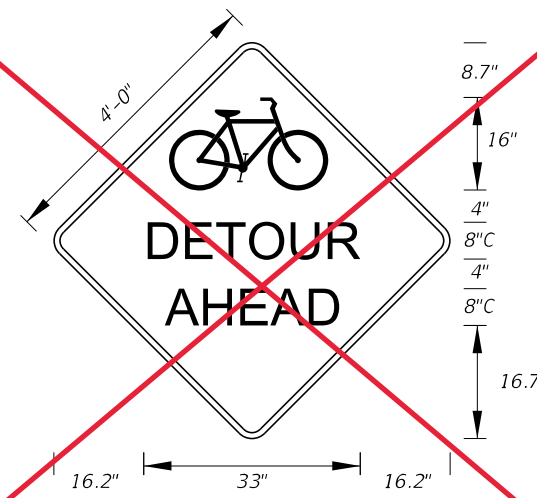

SPECIAL SIGN DETAILS

INDEX	SHEET
700-102	11 of 12

G20-1
4' X 2'
1.5" Radii 3/4" Border
Orange Background
Black Legend and Border

G20-2
4' X 2'
1.5" Radii 3/4" Border
Orange Background
Black Legend and Border