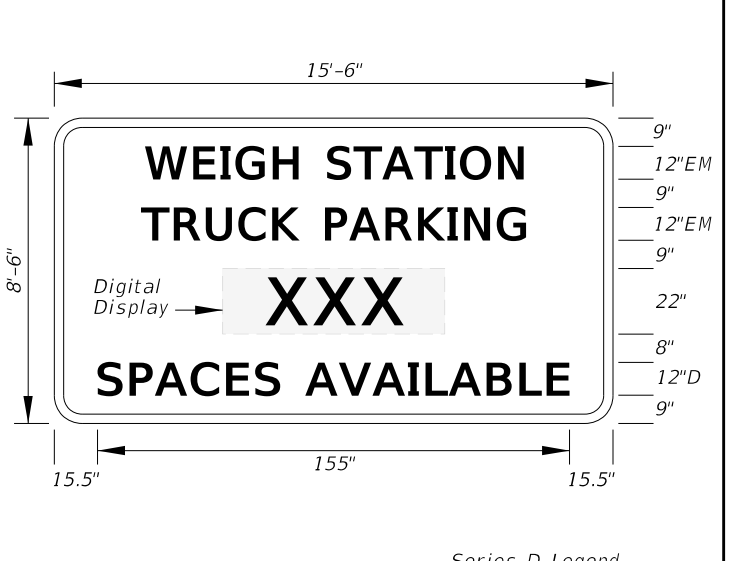

FTP-88-21
15'-6" X 8'-6"
12" Radii 2" Border
Series D Legend
Series EM Legend
Blue Background
White Legend and Border