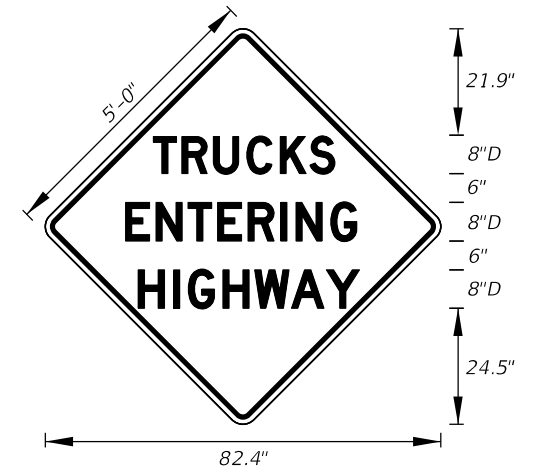

MOT-6-22
5' X 5'
3" Radii 3/4" Border
8" Series D Legend
Orange Background
Black Legend and Border