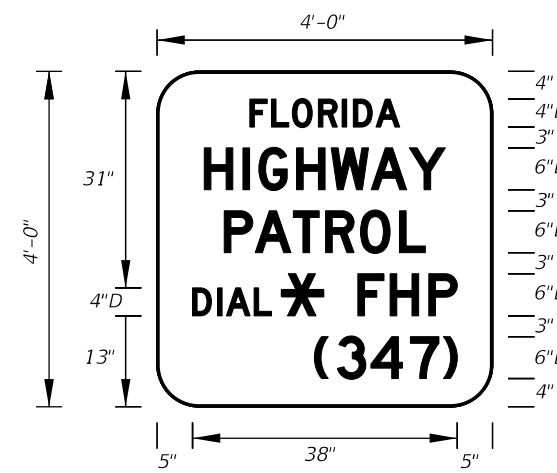

Implementation

["FY-Standard Plans (Next Release)"]

FTP-41-21
2'-6" X 3'
4" Radii 3/4" Border
2" and 4" Series C Legend
White Background
Black Legend and Border

FTP-42-06
4' X 2'-6"
3" Radii
Top 4" Series C Legend
Bottom 2" Series EM Legend
White Background
Blue Legend and Border