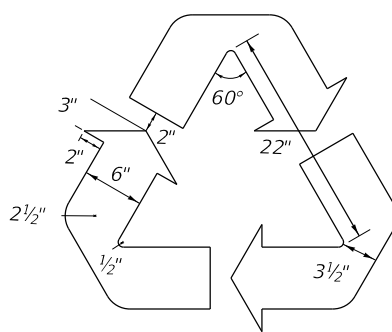

Detail for **FTP-48-06** and **FTP-49-06**