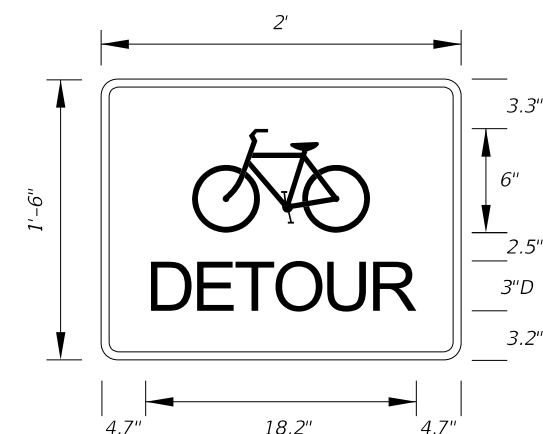

MOT-21-21
2' X 1'-6"
1.5" Radii 1/2" Border
3" Series D Legend
Orange Background
Black Legend and Border