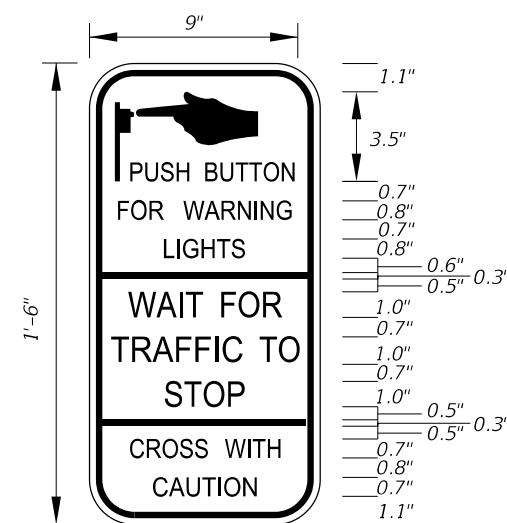

FTP-68C-21
9" X 1'-6"
1.5" Radii 1/4" Border Series D Legend
White Background Black Legend and Border