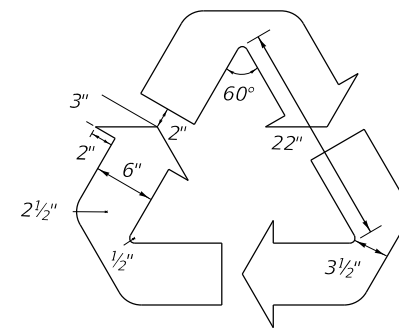

Detail for **FTP-48-06** and **FTP-49-06**