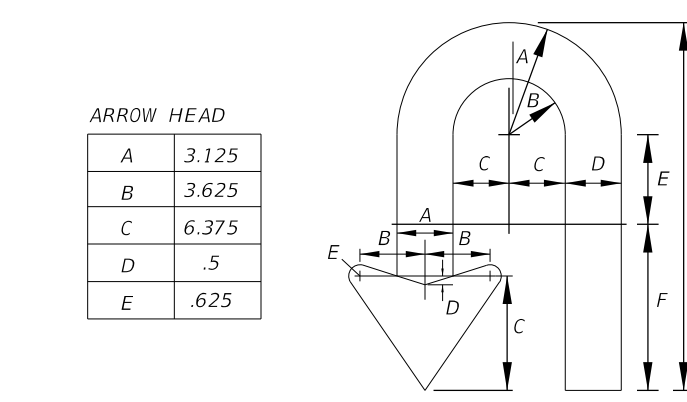

ARROW HEAD

A	3.125
B	3.625
C	6.375
D	.5
E	.625

ARROW BODY

A	B	C	D	E	F	G
6.25	3.125	3.125	3.125	5	9.25	20.5