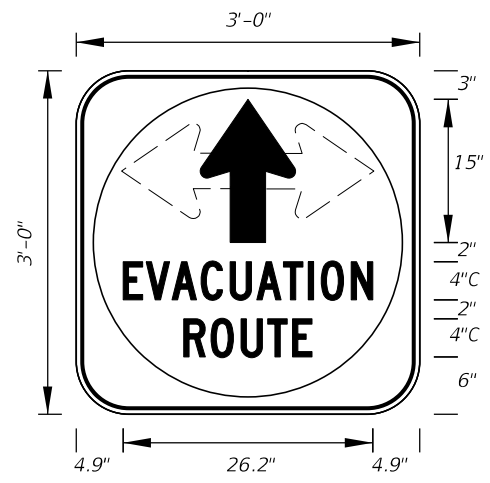

FTP-77-06
3' X 3'
5" Radii 3/4" Border
4" Series C Legend
White Background with Blue Circle Background
White Legend and Black Border