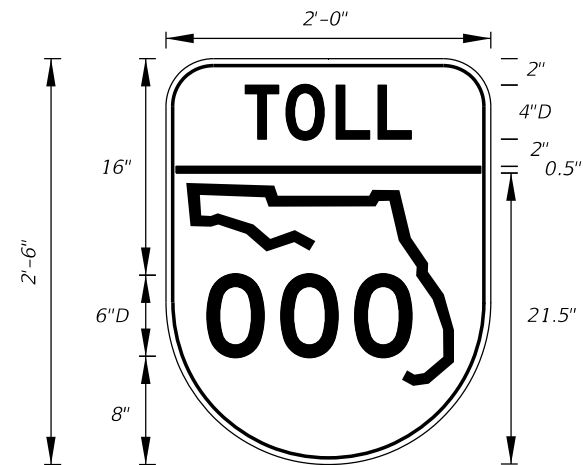

FTP-81-06
2' X 2'-6"
3" Radii 3/4" Border
4" and 6" Series D Legend
Top Yellow Background with Black Legend and Black Border
Bottom White Background with Black Legend and Border