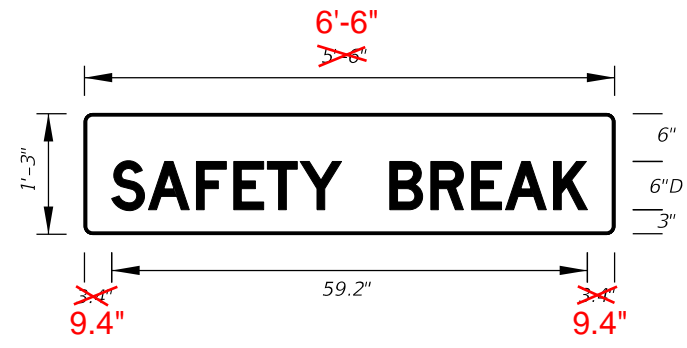

6'-6" x 2'-6" to match above change

10/3/2023 3:09:45 PM

LAST REVISION	DESCRIPTION:
11/01/20	
11/01/24	

FY ~~2024-25~~ 2025-26
STANDARD PLANS

SPECIAL SIGN DETAILS

INDEX	SHEET
700-102	8 of 12

FTP-74-06
 5'-6" X 2'-6"
 4" Radii 3/4" Border
 6" Series D Legend
 Blue Background
 White Legend and Border