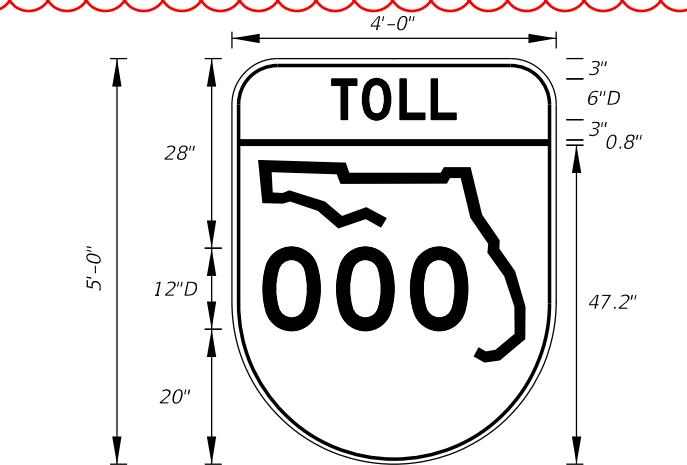

FTP-75-06
5'-6" X 1'-3"
1" Radii
6" Series D Legend
Blue Background
White Legend

FTP-79-06
4' X 5'
6" Radii 3/4" Border
6" and 12" Series D Legend
Top Yellow Background with Black Legend and Black Border
Bottom White Background with Black Legend and Border

UPDATED dimensions