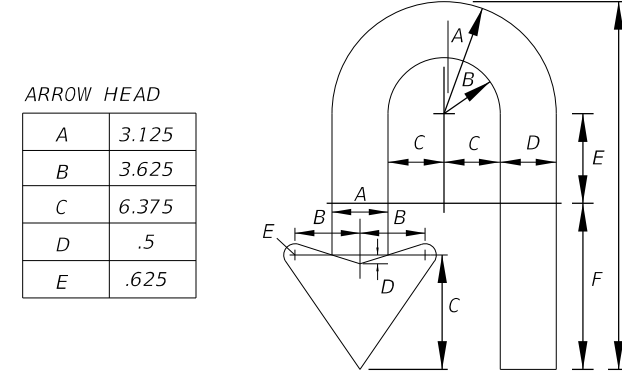

ARROW HEAD						
A	B	C	D	E	F	G
3.125	3.625	6.375	.5	.625