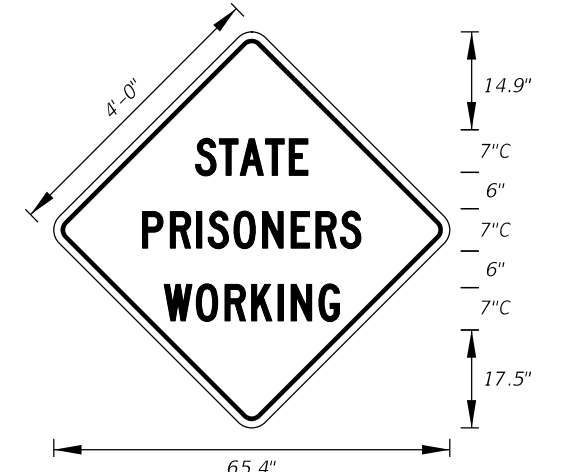

MOT-10-22
4' X 4'
3" Radii 3/4" Border
7" Series C Legend
Orange Background
Black Legend and Border