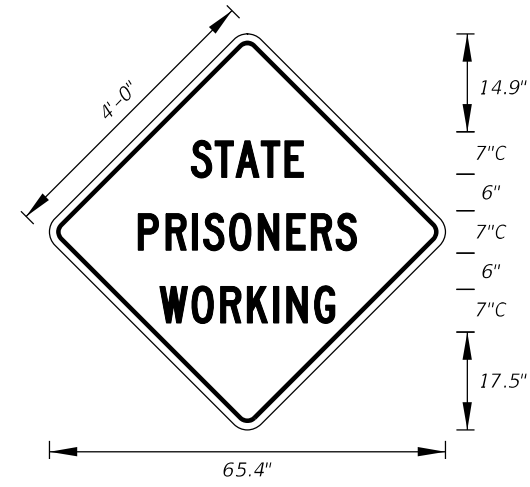

MOT-10-22
4' X 4'
3" Radii 3/4" Border
7" Series C Legend
Orange Background
Black Legend and Border