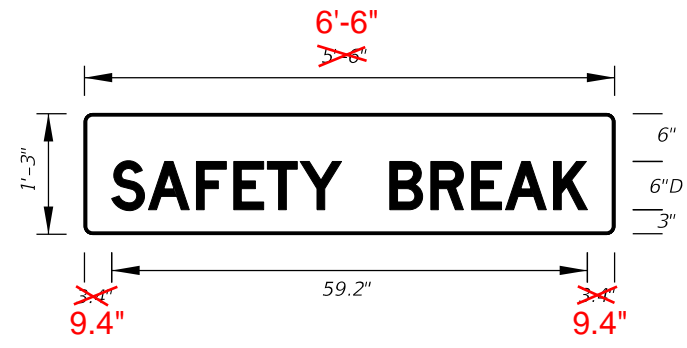

UPDATED dimensions

ARROW HEAD						
A	B	C	D	E	F	G
3.125	3.625	6.375	.5	.625		

FTP-83-08
10'-0" X 5'-0"
8" Radii
10" Series E Legend
Green Background
White Legend

10/3/2023 3:09:52 PM

LAST REVISION	DESCRIPTION:
11/01/20	
11/01/24	

FY ~~2024-25~~ 2025-26
STANDARD PLANS

SPECIAL SIGN DETAILS

INDEX	SHEET
700-102	9 of 12