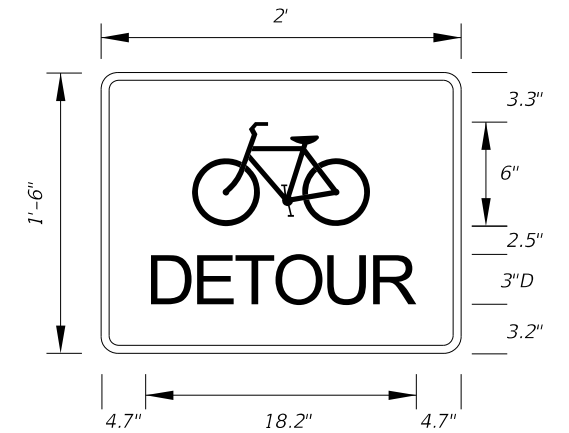

MOT-21-21
2' X 1'-6"
1.5" Radii 1/2" Border
3" Series D Legend
Orange Background
Black Legend and Border