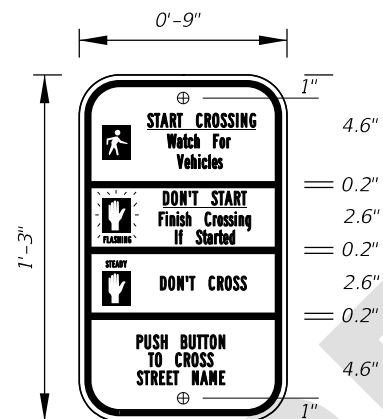

DETAIL for FTP-66 AND FTP-67

Sign Mounting Holes Can Be Punched Or Field Drilled With No Obstruction To Text Or Symbols From Holes Or Bolts.

**FTP-68A-06**  
 9" X 1'-3"  
 1.5" Radii 3/4" Border  
 Series B Legend  
 White Background  
 Black Legend and Border  
 See MUTCD R10-3f for Letter Size, Spacing, and Symbol Sizes and Color