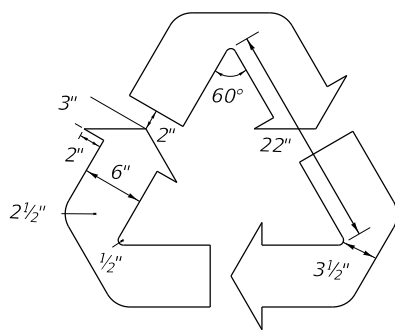

Detail for **FTP-48-06** and **FTP-49-06**