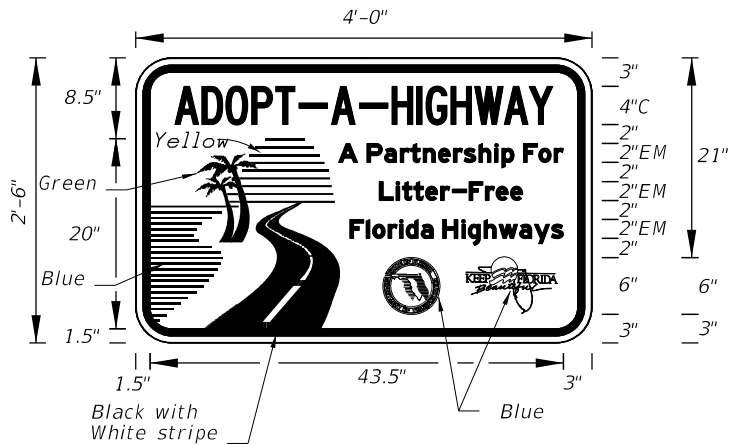

FTP-42-06
4' X 2'-6"
3" Radii
Top 4" Series C Legend
Bottom 2" Series EM Legend
White Background
Blue Legend and Border