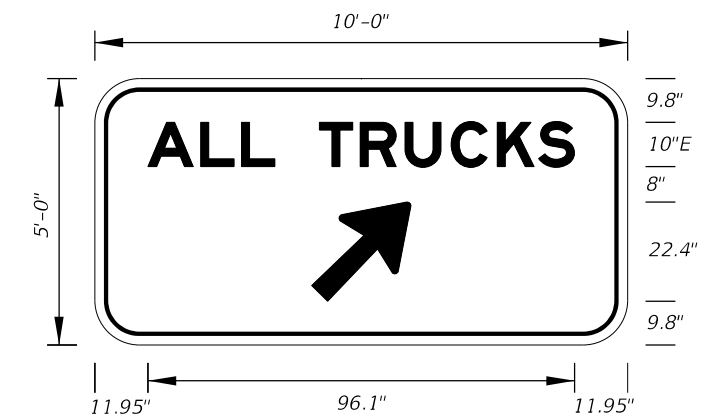

FTP-83-08
10'-0" X 5'-0"
8" Radii
10" Series E Legend
Green Background
White Legend

8/16/2024 10:42:26 AM

LAST REVISION 11/01/24	DESCRIPTION: