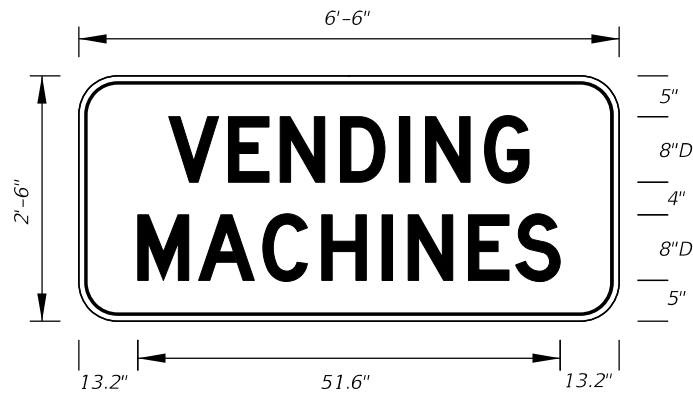

FTP-73-06
6'-6" X 2'-6"
4" Radii 3/4" Border
8" Series D Legend
Blue Background
White Legend and Border