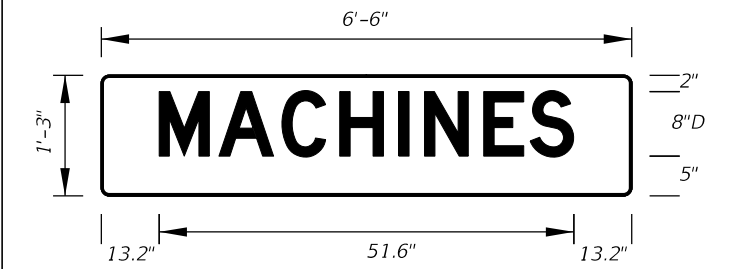

ARROW HEAD

A	3.125
B	3.625
C	6.375
D	.5
E	.625

ARROW BODY

A	B	C	D	E	F	G
6.25	3.125	3.125	3.125	5	9.25	20.5

8/16/2024 10:42:26 AM

LAST REVISION 11/01/24	DESCRIPTION: