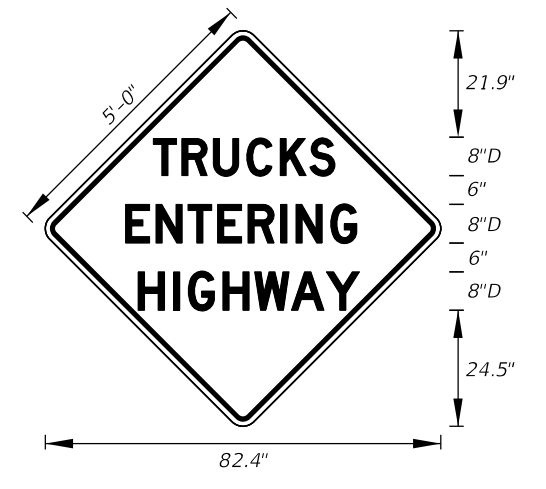

MOT-6-22
5' X 5'
3" Radii 3/4" Border
8" Series D Legend
Orange Background
Black Legend and Border