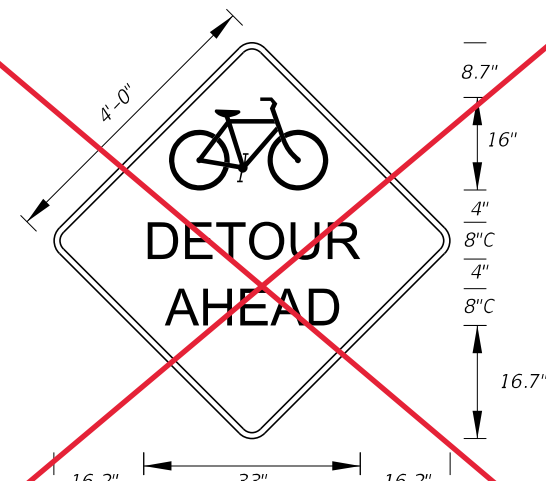

10/3/2023 3:10:06 PM

LAST REVISION	DESCRIPTION:
11/01/21	
11/01/24	

**G20-1**  
4' X 2'  
1.5" Radii 3/4" Border  
Orange Background  
Black Legend and Border

**G20-2**  
4' X 2'  
1.5" Radii 3/4" Border  
Orange Background  
Black Legend and Border