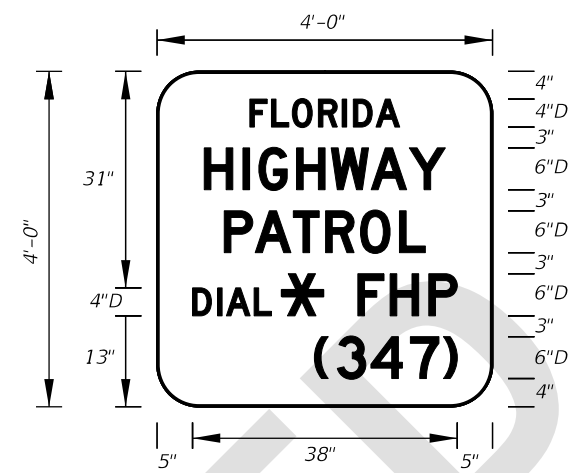

FTP-43-06
4' X 4'
6" Radii 1" Border
Top 4" Series D Legend
Bottom 6" Series D Legend
Blue Background
White Legend and Border