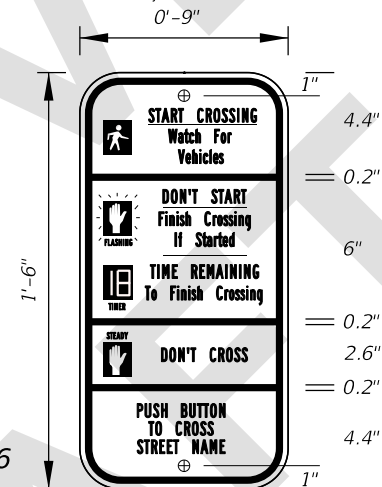

FTP-68B-06
9" X 1'-6"
1.5" Radii 3/4" Border
Series B Legend
White Background
Black Legend and Border
See MUTCD R10-3i for Letter Size, Spacing, and Symbol Sizes and Color