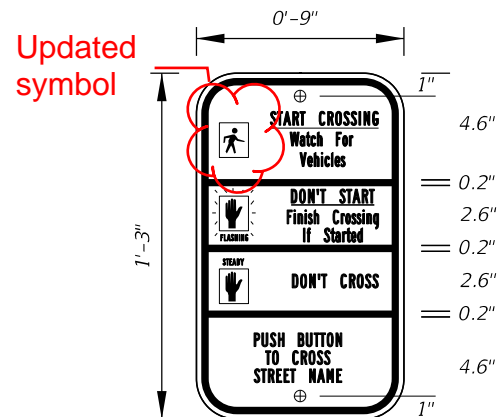

**FTP-67-21**  
5.5' X 6'  
3" Radii 1" Border  
8" Series D Legend  
Blue Background  
White Legend and Border

DETAIL for **FTP-66** AND **FTP-67**

Sign Mounting Holes Can Be Punched Or Field Drilled With No Obstruction To Text Or Symbols From Holes Or Bolts.