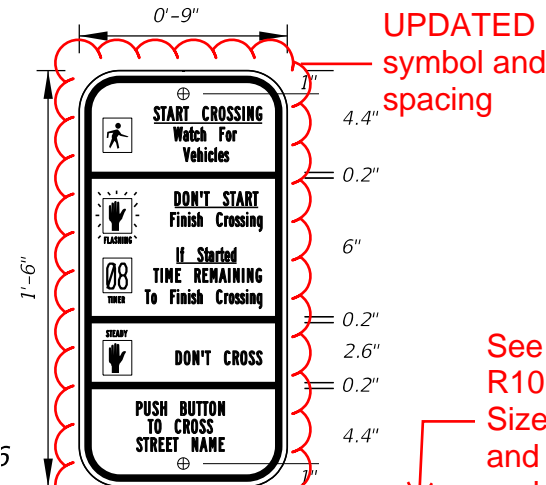

FTP-68B-06
9" X 1'-6"
1.5" Radii 3/4" Border
Series B Legend
White Background
Black Legend and Border

~~See Standard Highway Signs Manual, Sign R10-3b For Letter Size Spacing And Symbol Sizes.~~

See MUTCD R10-3i For Letter Size, Spacing, and Symbol Sizing and Color.