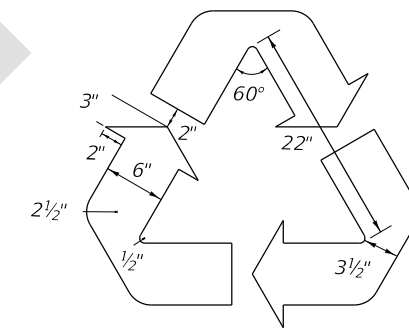

Detail for **FTP-48-06** and **FTP-49-06**