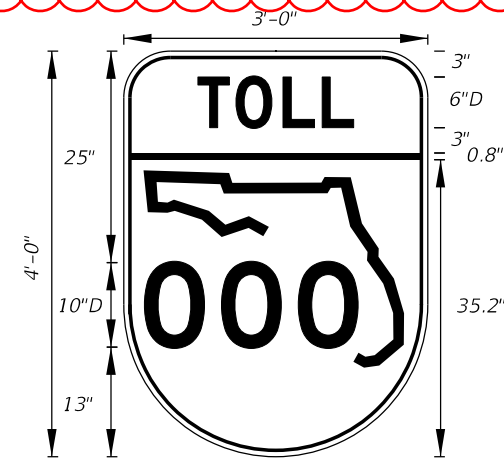

UPDATED dimensions

**FTP-80-06**  
 3' X 4'  
 5" Radii 3/4" Border  
 6" and 10" Series D Legend  
 Top Yellow Background with Black Legend and Black Border  
 Bottom White Background with Black Legend and Border