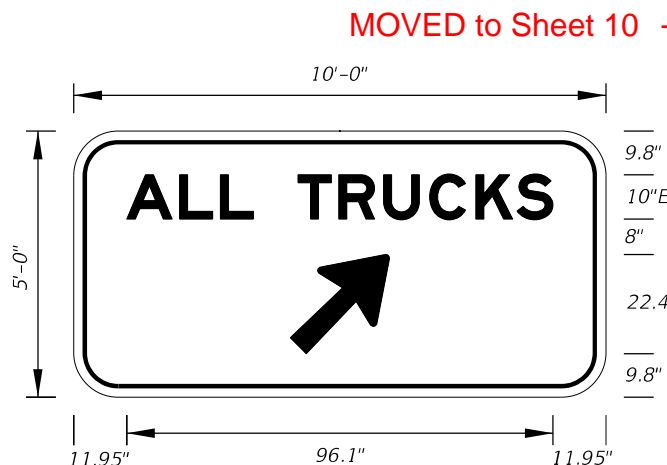

FTP-83-08
10'-0" X 5'-0"
8" Radii
10" Series E Legend
Green Background
White Legend