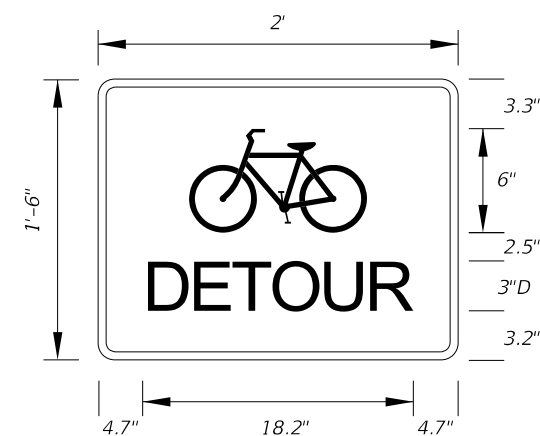

MOT-21-21
2' X 1'-6"
1.5" Radii 1/2" Border
3" Series D Legend
Orange Background
Black Legend and Border