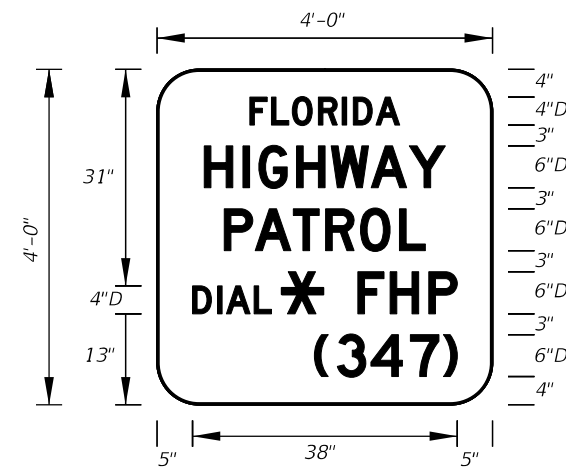

## Implementation

["FY-Standard Plans (Next Release)"]

**FTP-41-21**  
2'-6" X 3'  
4" Radii 3/4" Border  
2" and 4" Series C Legend  
White Background  
Black Legend and Border

**FTP-42-06**  
4' X 2'-6"  
3" Radii  
Top 4" Series C Legend  
Bottom 2" Series EM Legend  
White Background  
Blue Legend and Border