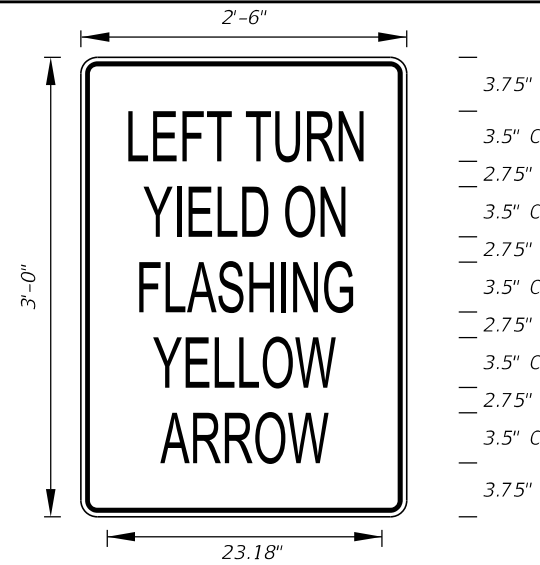

FTP-85-13
2'-6" X 3'
1.875" Radii 3/4" Border
3.5" Series C Legend
White Background
Black Legend and Border