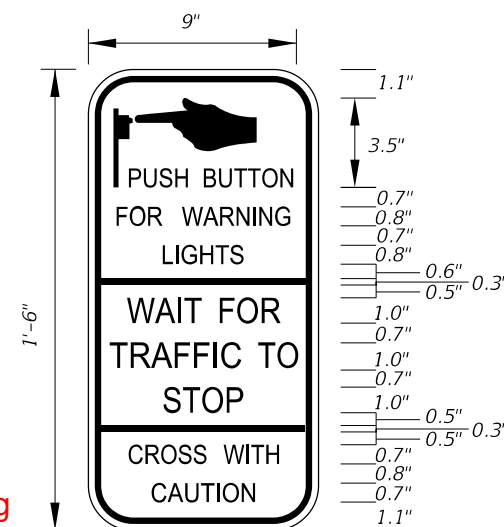

FTP-68C-06
9" X 1'-6"
1.5" Radii 1/4" Border

Series D Legend
White Background
Black Legend and Border