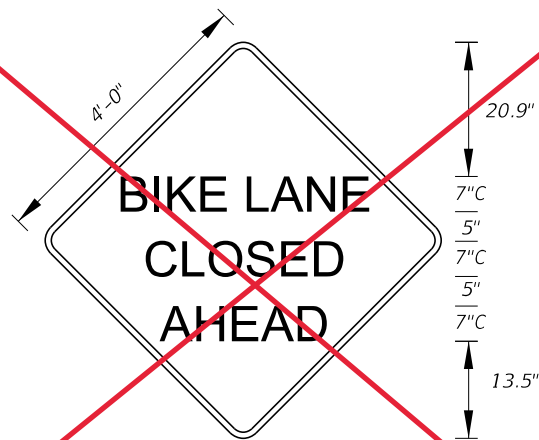

MOT-22-21
4' X 4'
3" Radii 3/4" Border
7" Series C Legend
Orange Background
Black Legend and Border