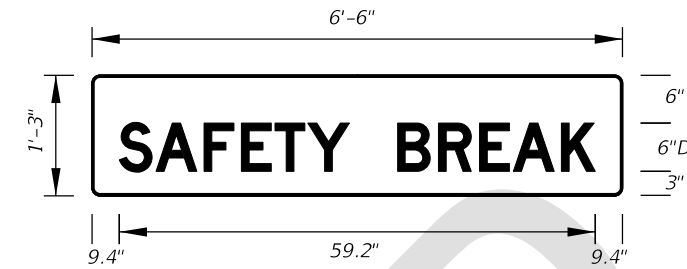

ARROW HEAD

A	3.125
B	3.625
C	6.375
D	.5
E	.625

ARROW BODY

A	B	C	D	E	F	G
6.25	3.125	3.125	3.125	5	9.25	20.5

8/16/2024 10:42:26 AM

LAST REVISION 11/01/24	DESCRIPTION: