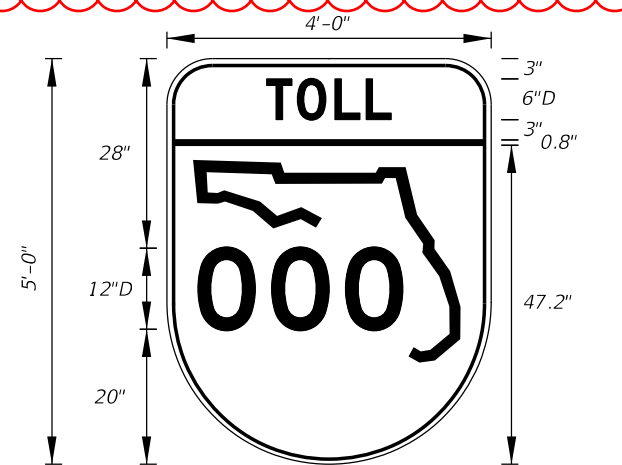

FTP-75-06
5'-6" X 1'-3"
1" Radii
6" Series D Legend
Blue Background
White Legend

FTP-79-06
4' X 5'
6" Radii 3/4" Border
6" and 12" Series D Legend
Top Yellow Background with Black Legend and Black Border
Bottom White Background with Black Legend and Border

UPDATED dimensions