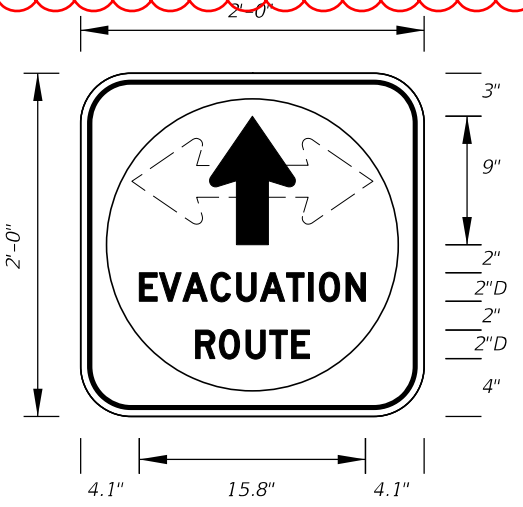

FTP-78-06
2' X 2'
3" Radii 3/4" Border
2" Series D Legend
White Background with Blue Circle Background
White Legend and Black Border