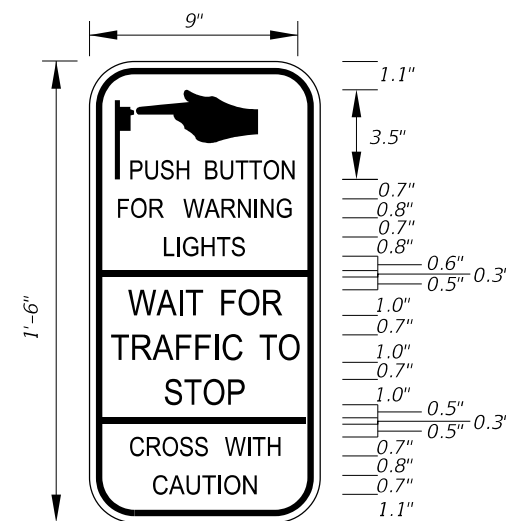

FTP-68C-21
9" X 1'-6"
1.5" Radii 1/4" Border
Series D Legend
White Background
Black Legend and Border