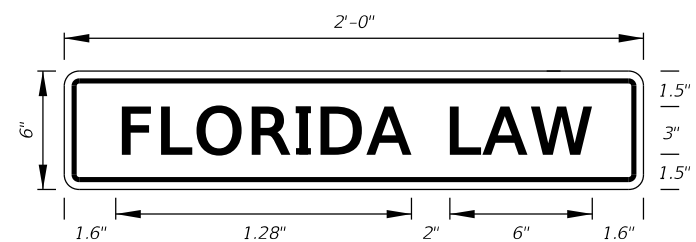

FTP-100-25
2'-0" X 6"
1.5" Radii
0.4" Border
0.4" Indent
3" Series C Legend and Bright Yellow Green Background
Black Legend and Border

APPROVED

8/15/2024 1:21:12 PM

LAST REVISION 11/01/24	DESCRIPTION:	 FY 2025-26 STANDARD PLANS	SPECIAL SIGN DETAILS	INDEX 700-102	SHEET 10 of 12