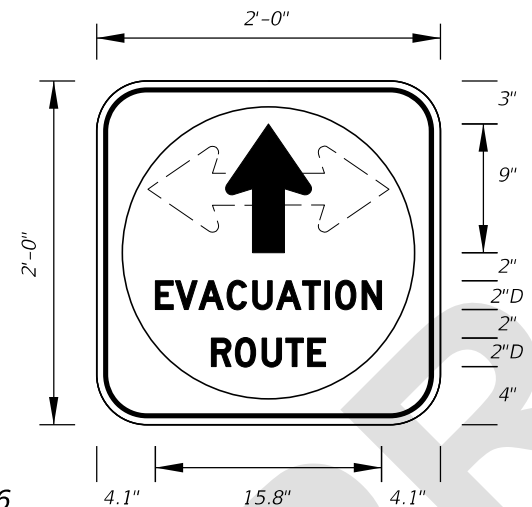

FTP-78-06
2' X 2'
3" Radii 3/4" Border
2" Series D Legend
White Background with Blue Circle Background
White Legend and Black Border