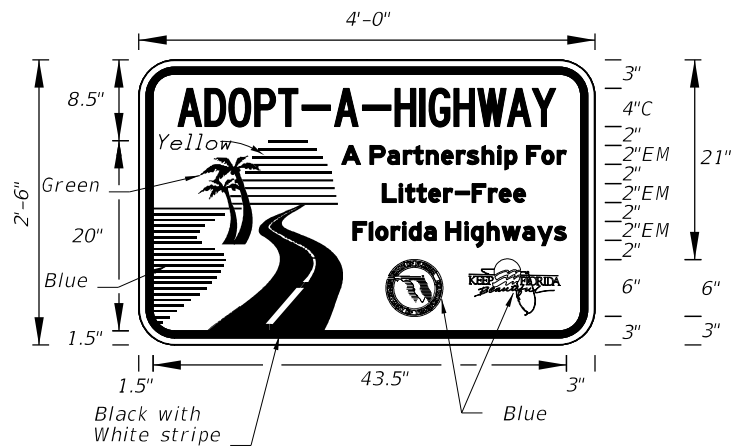

FY 2024-25  
STANDARD PLANS

2025-26

SPECIAL SIGN DETAILS

INDEX	SHEET
700-102	12 of 12

**FTP-41-21**  
2'-6" X 3'  
4" Radii 3/4" Border  
2" and 4" Series C Legend  
White Background  
Black Legend and Border