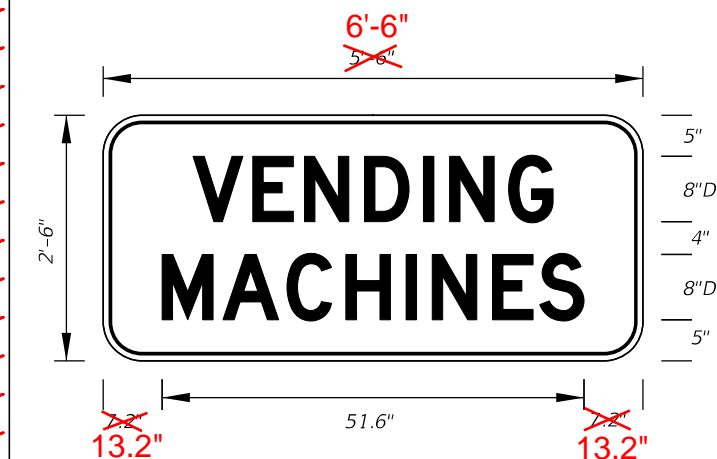

FTP-73-06
5'-6" X 2'-6"
2" Radii 3/4" Border

8" Series D Legend
Blue Background
White Legend and Border

6'-6" x 2'-6" to match above change

10/3/2023 3:09:45 PM

LAST REVISION	DESCRIPTION:
11/01/20	
11/01/24	

FY ~~2024-25~~ 2025-26
STANDARD PLANS

SPECIAL SIGN DETAILS

INDEX	SHEET
700-102	8 of 12