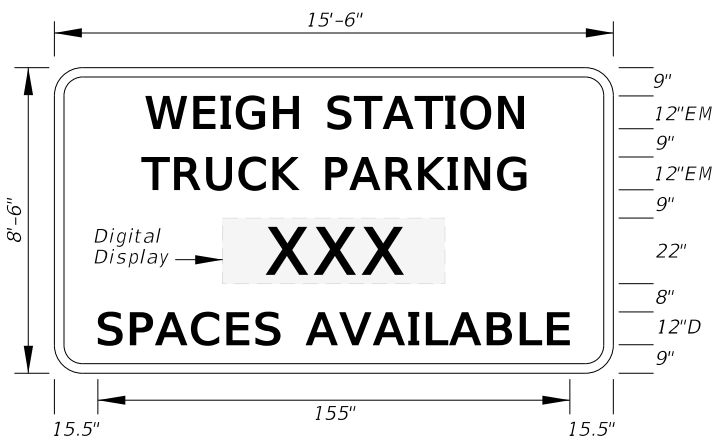

FTP-88-21
15'-6" X 8'-6"
12" Radii 2" Border
Series D Legend
Series EM Legend
Blue Background
White Legend and Border