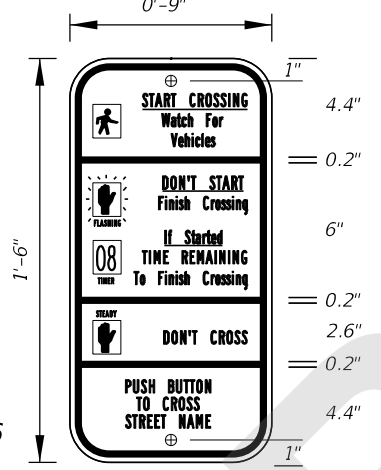

FTP-68B-06
9" X 1'-6"
1.5" Radii 3/4" Border
Series B Legend
White Background
Black Legend and Border

See Standard Highway Signs Manual, Sign R10-3b For Letter Size Spacing And Symbol Sizes.