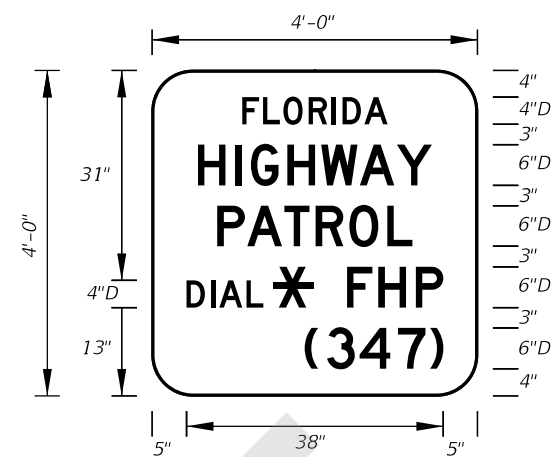

FTP-43-06
4' X 4'
6" Radii 1" Border
Top 4" Series D Legend
Bottom 6" Series D Legend
Blue Background
White Legend and Border