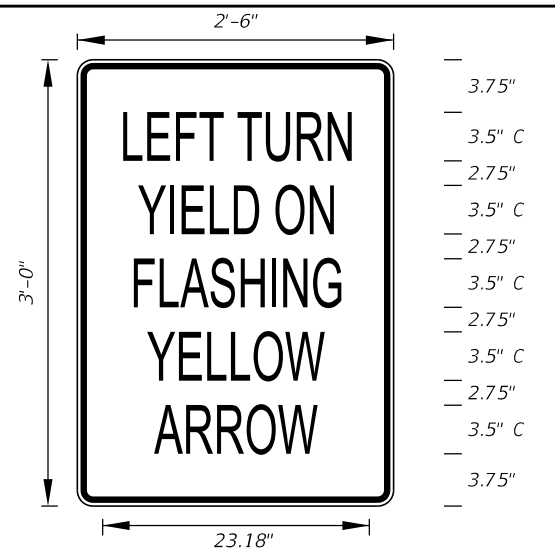

9/22/2020 6:28:41 AM

FY 2021-22
 STANDARD PLANS

SPECIAL SIGN DETAILS

INDEX
 700-102

SHEET
 9 of 12

LAST REVISION	DESCRIPTION:
11/01/20	

FTP-85-13
3' X 2'-6"
1.875" Radii 3/4" Border
3.5" Series C Legend
White Background
Black Legend and Border