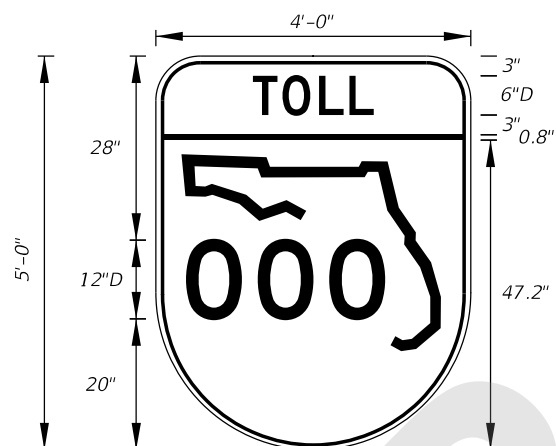

FTP-75-06
5'-6" X 1'-3"
1" Radii
6" Series D Legend
Blue Background
White Legend

FTP-79-06
4' X 5'
6" Radii 3/4" Border
6" and 12" Series D Legend
Top Yellow Background with Black Legend and Black Border
Bottom White Background with Black Legend and Border