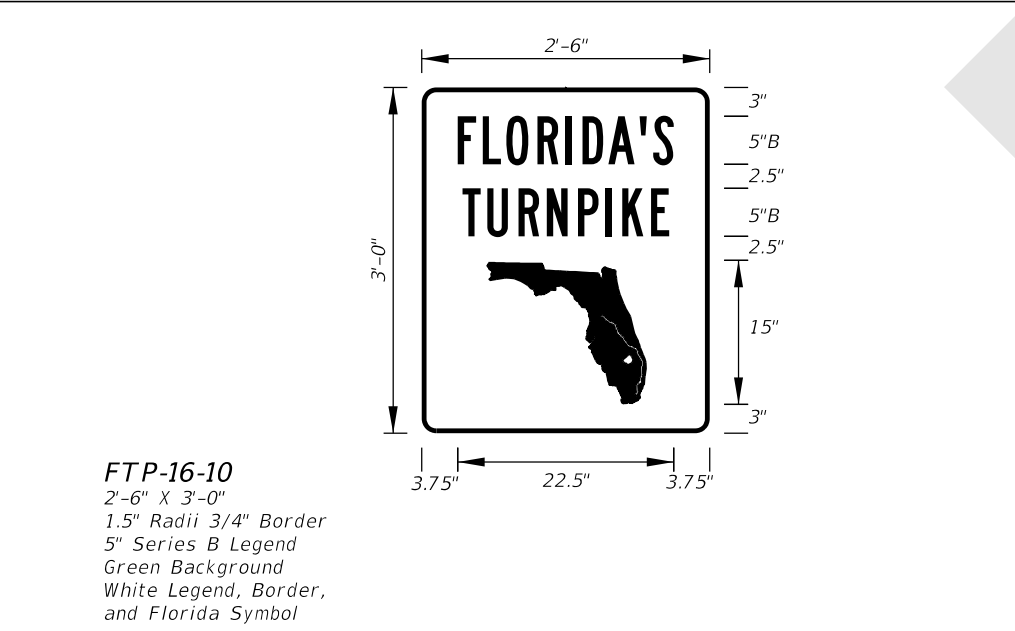

FTP-17-10
3'-0" X 4'-0"
1.5" Radii 3/4" Border
7" Series B Legend
Green Background
White Legend, Border,
and Florida Symbol

FTP-16-10
2'-6" X 3'-0"
1.5" Radii 3/4" Border
5" Series B Legend
Green Background
White Legend, Border,
and Florida Symbol