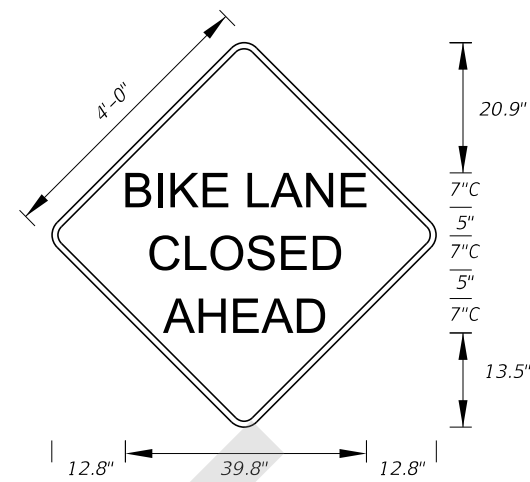

9/22/2020 6:29:22 AM

LAST REVISION	DESCRIPTION:
11/01/20	

MOT-20-21
 4' X 4'
 3" Radii 3/4" Border
 8" Series C Legend
 Orange Background
 Black Legend and Border

MOT-21-21
 2' X 1'-6"
 1.5" Radii 1/2" Border
 3" Series D Legend
 Orange Background
 Black Legend and Border