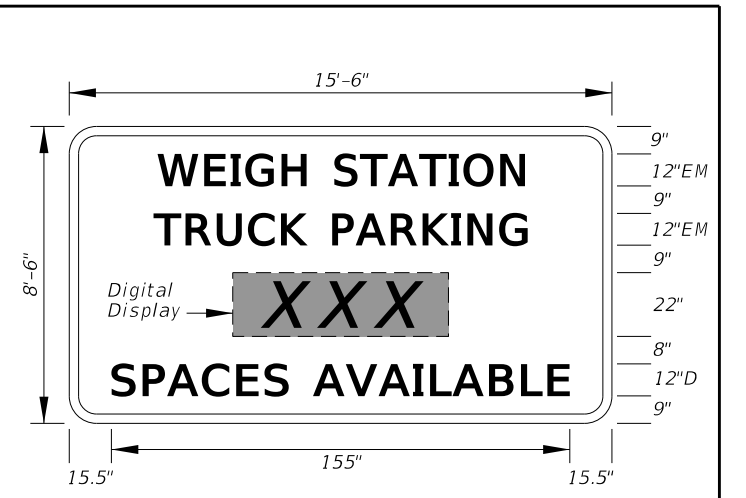

FTP-88-21
15'-6" x 8'-6"
12" Radii 2" Border
Series D Legend
Series EM Legend
Blue Background
White Legend and Border