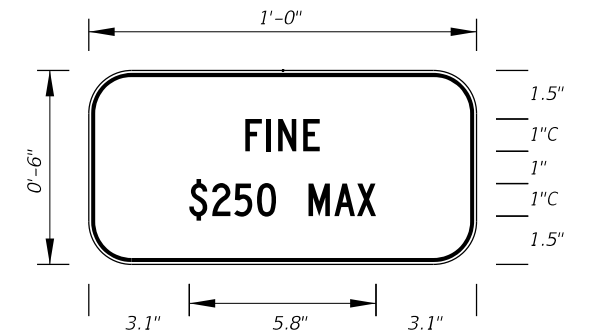

FTP-22-06
1' X 6"
1" Radii 3/8" Border
1" Series C Legend
White Background
Black Legend and Border

Supplemental Panel
for the FTP-20-06
and FTP-21-06 signs