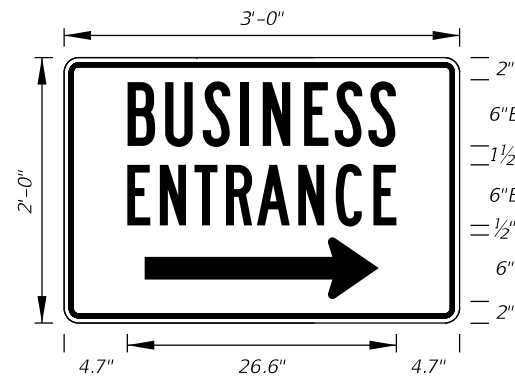

MOT-11-06
3' X 2'
2" Radii 3/4" Border
6" Series B Legend
Blue Background
White Legend and Border