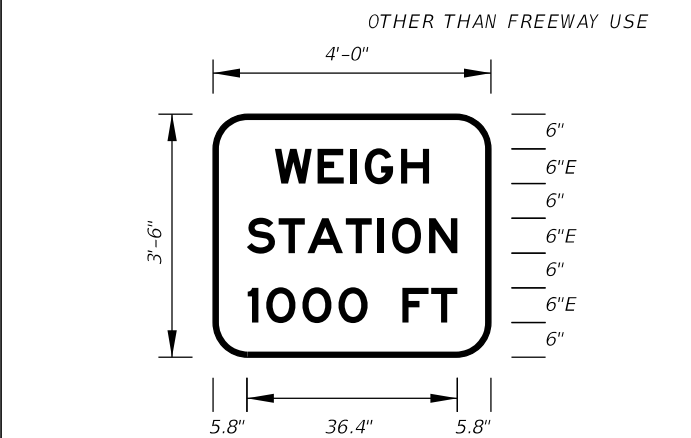

FTP-3-06
4' X 3'-6"
6" Radii 2" Border

6" Series E Legend
Green Background
White Legend and Border