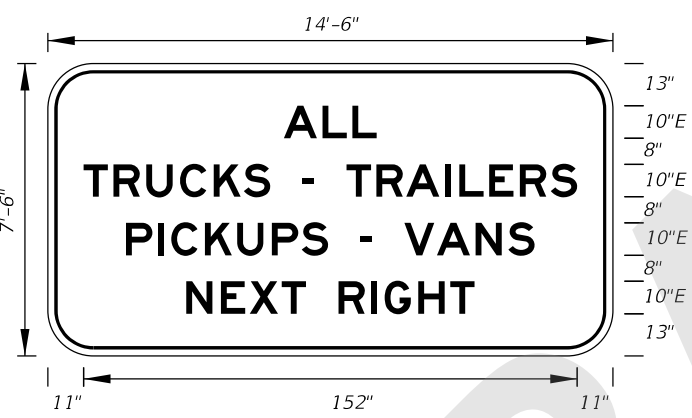

FTP-6A-06
14'-6" X 7'-6"
12" Radii 2" Border

10" Series E Legend
White Background
Black Legend and Border

On Interstate Station
Delete Pickups-Vans,
and reduce Sign height
accordingly.