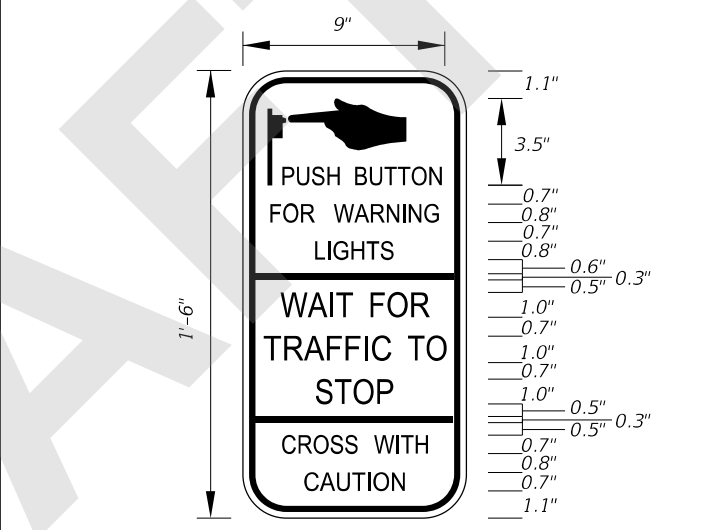

FTP-68C-21
1'-6" X 9"
1.5" Radii 1/4" Border

Series D Legend
White Background
Black Legend and Border