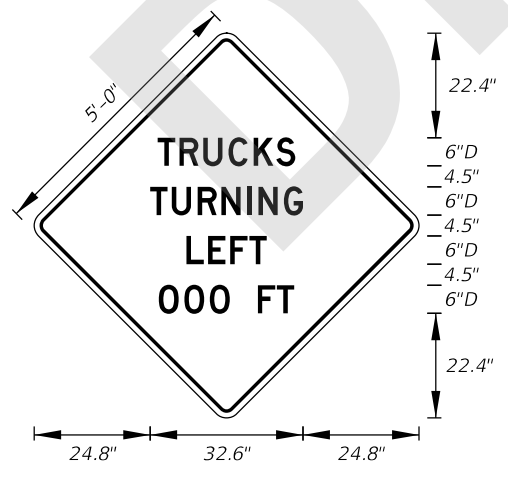

MOT-7-06
5' X 5'
2" Radii 3/4" Border
6" Series D Legend
Orange Background
Black Legend and Border