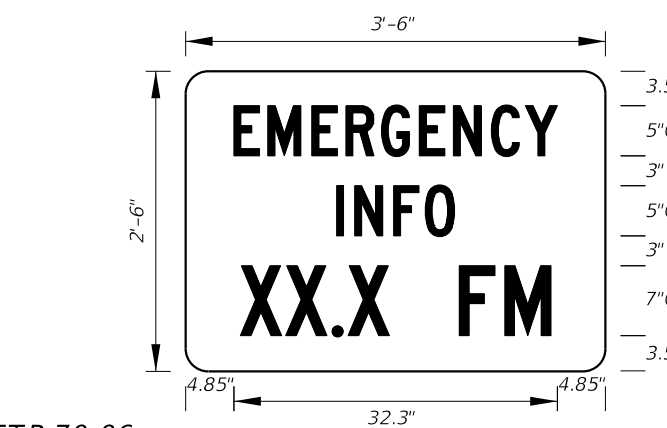

FTP-70-06
3'-6" X 2'-6"
2.25" Radii 3/4" Border
5" Series C and 7" Series C Legend
Blue Background
White Legend and Border