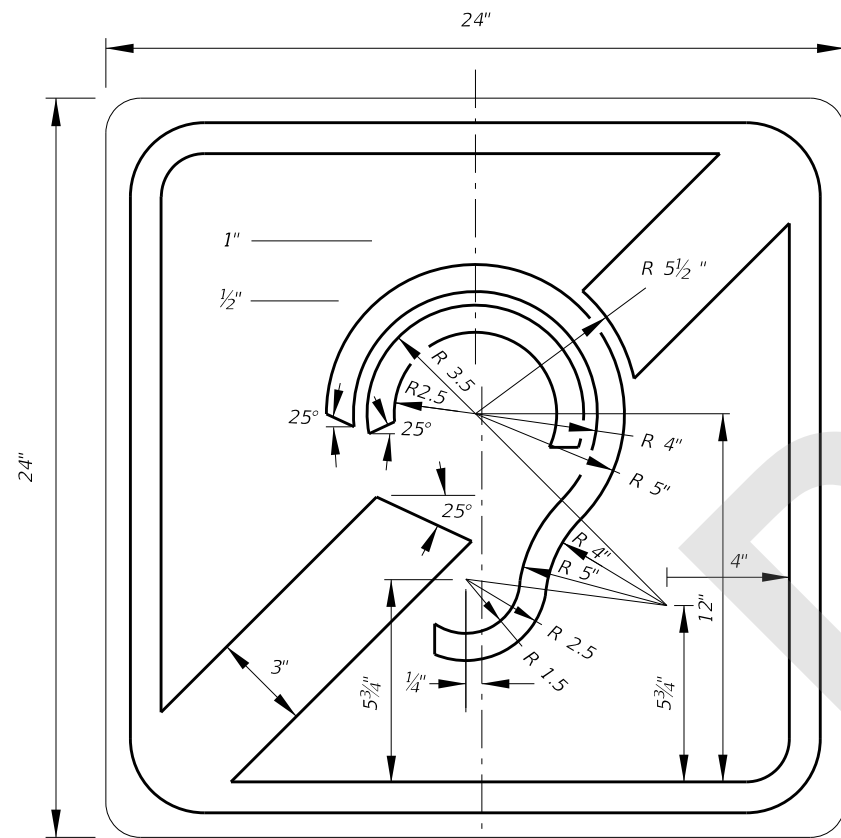

FTP-23-06
2' X 2'
1.5" Radii 5/8" Border
Blue Background
White Legend and Border

INTERNATIONAL SYMBOL OF
ACCESS FOR HEARING LOSS