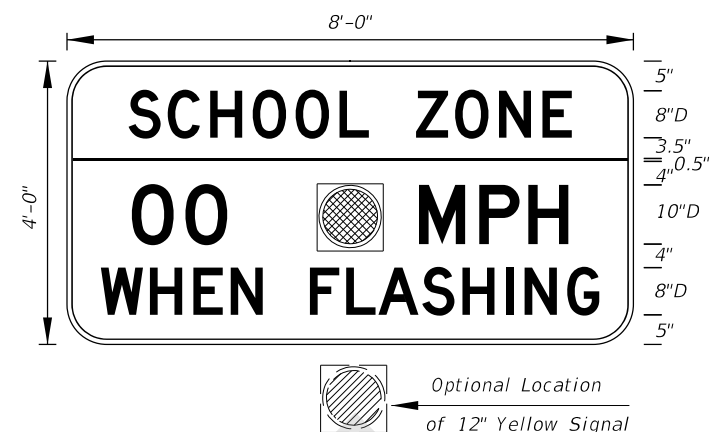

FY 2021-22
 STANDARD PLANS

SPECIAL SIGN DETAILS

INDEX
 700-102

SHEET
 4 of 12

FTP-25-06
 9" X 1'-0"
 2" Radii 3/8" Border
 1" Series D Legend
 White Background
 Black Legend and Border

FTP-29-06
 2'-0" X 1'-0"
 2" Radii 5/8" Border
 4" Series C Legend
 Yellow Background
 Black Legend and Border