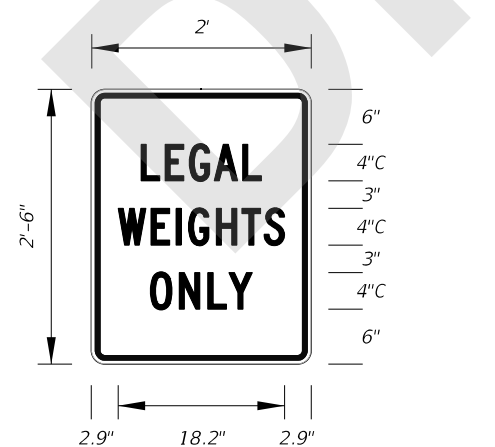

MOT-19-11
2' X 2'-6"
1.13" Radii 3/4" Border
4" Series C Legend
White Background
Red Legend and Border