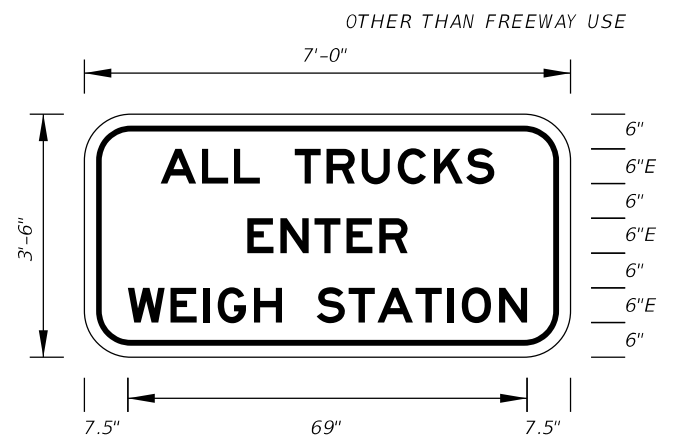

RESPONSE: Agree.

Change made to Index: We will add this sign to the Index.

Date: 9-17-20

FTP-1-06
11'-6" X 5'-6"
9" Radii 2" Border

10" Series E Legend
White Background
Black Legend and Border

FTP-2-06
7' X 3'-6"
6" Radii 2" Border