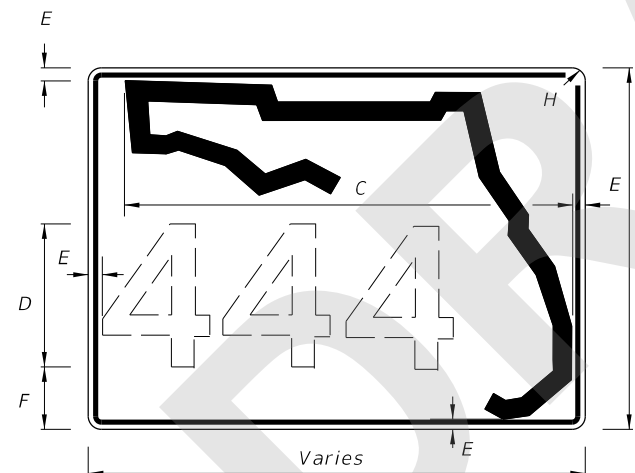

3 OR MORE DIGITS

NOTES:

1. Florida marker shall have Black Legend with White Background.
2. Stroke width of State outline shall be 1 3/4" for Guide Sign.
3. Series D Legend.
4. 5/8" Border

A	B	C	D	E	F	G	H
30"	24"	26"	12"	1 1/4"	2 3/4"	8 1/4"	1 1/4"
36"	30"	32"	15"	1 1/4"	3 1/4"	8 3/4"	1 1/4"
42"	36"	38"	15"	1 1/4"	6 1/4"	11"	1 1/4"

GUIDE SIGN USE

FTP-17-06 - FLORIDA ROUTE MARKER

NOTES:

1. Series D Legend.
2. Color: Yellow Legend and Border on Blue Background.
3. When used on a guide sign, marker must be overlaid on a rectangular Yellow Background as shown in chart.
4. When two or more County Route Markers are mounted together, use the dimensions of the largest marker for all other markers.