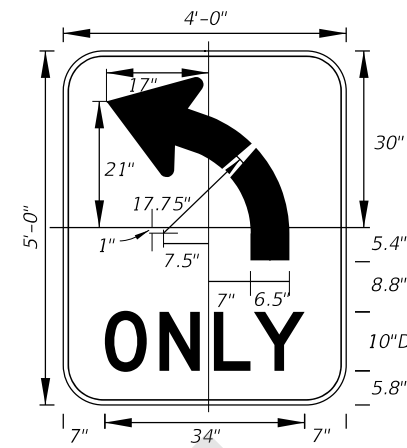

FTP-54L-06
4' X 5'
6" Radii 3/4" Border
10" Series D Legend
White Background
Black Legend and Border
FTP-54R-06 for
(Right Turn Arrow)