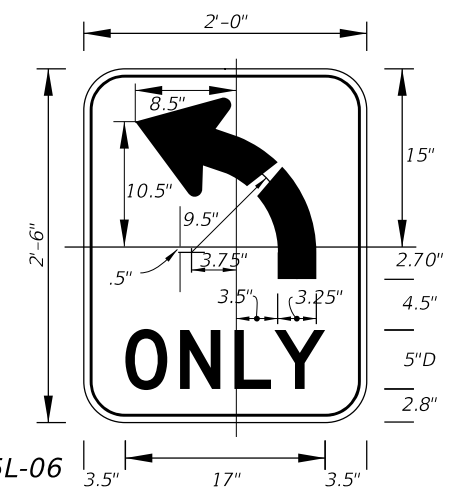

FTP-55L-06
2' X 2'-6"
3" Radii 3/8" Border
5" Series D Legend
White Background
Black Legend and Border
FTP-55R-06 for
(Right Turn Arrow)