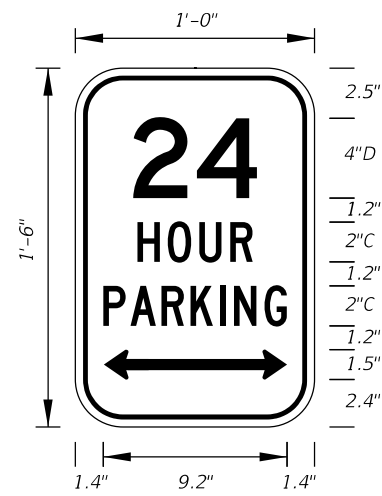

FTP-19-06
1' X 1'-6"
4" Radii 3/8" Border
Top 4" Series D
Bottom 2" Series C
White Background
Green Legend and Border

All Letters
1" Series C
1" Spacing
Between Lines
of Text

Top Blue
Bottom White
White Black