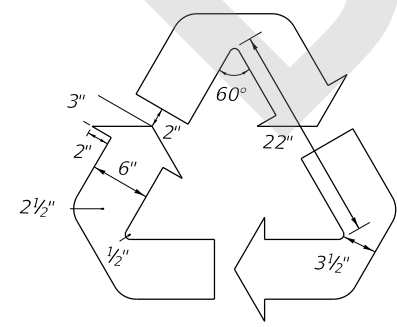

Detail for **FTP-48-06** and **FTP-49-06**