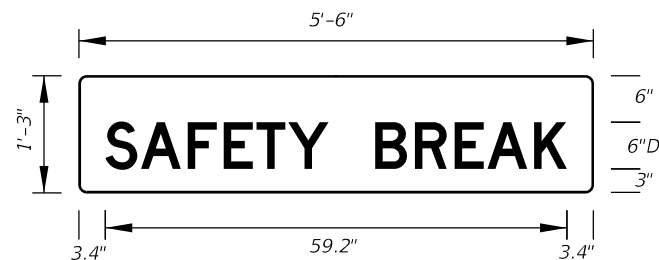

9/22/2020 6:28:41 AM

FY 2021-22
STANDARD PLANS

SPECIAL SIGN DETAILS

INDEX
700-102

SHEET
9 of 12

LAST REVISION	DESCRIPTION:
11/01/20