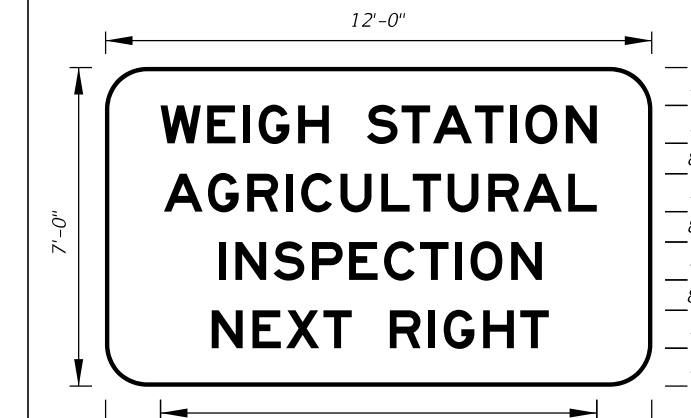

On Interstate Station
Delete Pickups-Vans,
and reduce Sign height
accordingly.

FTP-6B-06
14'-6" X 7'-6"
12" Radii 2" Border

10" Series E Legend
White Background
Black Legend and Border

FTP-7A-06
12' X 7'
11" Radii 2" Border