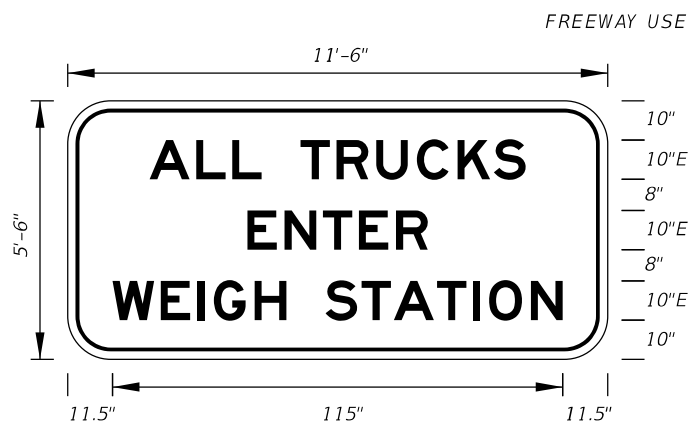

FTP-1-06
11'-6" X 5'-6"
9" Radii 2" Border

10" Series E Legend
White Background
Black Legend and Border