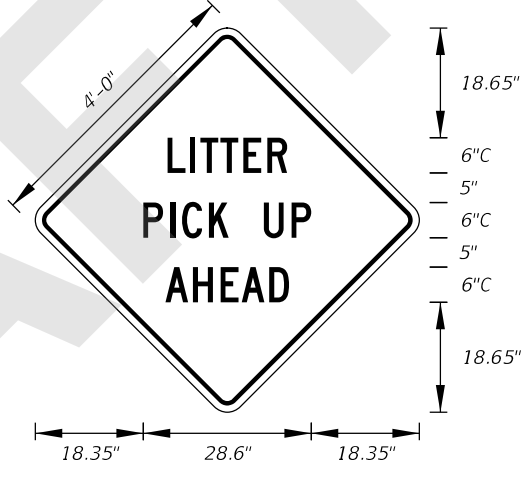

MOT-4-06
4' X 4'
2" Radii 3/4" Border
6" Series C Legend
Orange Background
Black Legend and Border