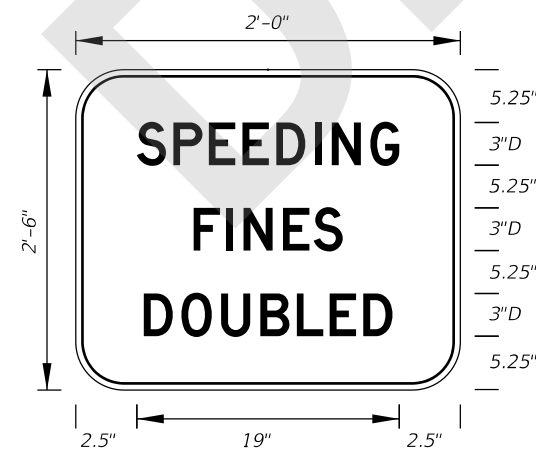

FTP-38-06
2' X 2'-6"
4" Radii 3/4" Border
3" Series D Legend
White Background
Black Legend and Border