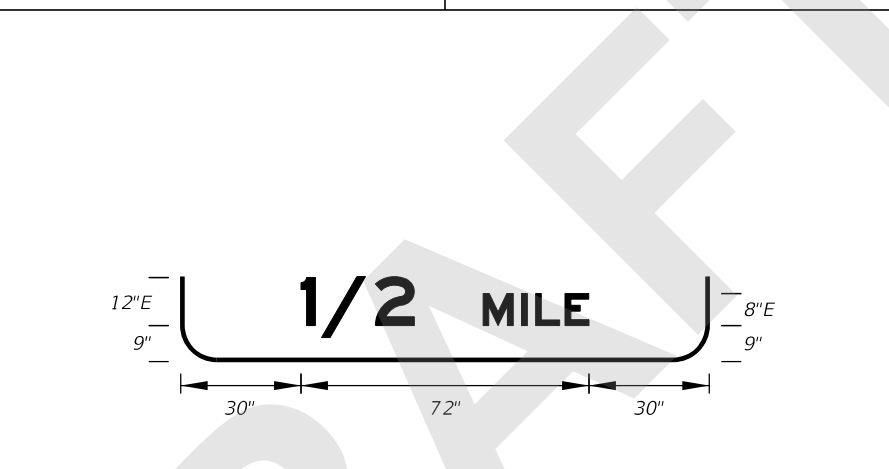

FTP-15B-06
11'-0" X 5'-0"
8" Radii 2" Border
8" and 12" Series E Legend
Blue Background
White Legend and Border