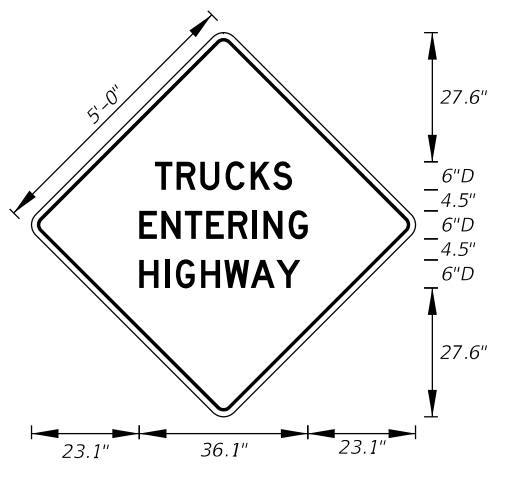

MOT-6-06
5' X 5'
2" Radii 3/4" Border
6" Series D Legend
Orange Background
Black Legend and Border