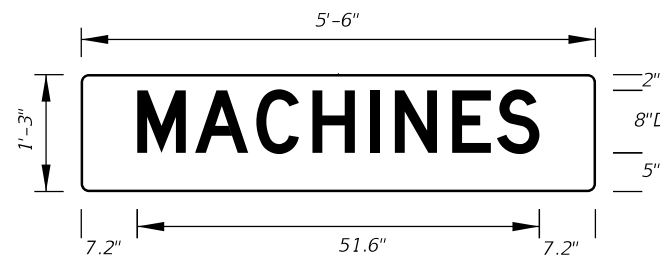

9/22/2020 6:28:21 AM

LAST REVISION	DESCRIPTION:
11/01/20	

FTP-74-06
 5'-6" X 2'-6"
 4" Radii 3/4" Border
 6" Series D Legend
 Blue Background
 White Legend and Border

FTP-75-06
 5'-6" X 1'-3"
 1" Radii
 6" Series D Legend
 Blue Background
 White Legend