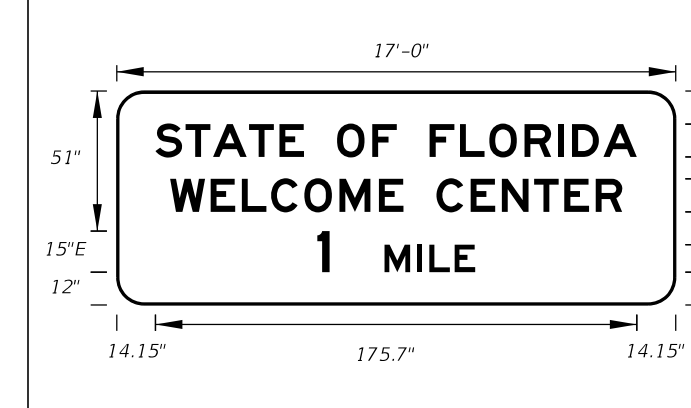

FTP-10-06
17' X 6'-6"
10" Radii 2" Border

12", 10" and 15" Series E Legend
Blue Background
White Legend and Border

9/22/2020 6:28:01 AM

LAST REVISION 11/01/20	REVISION	DESCRIPTION:	 FY 2021-22 STANDARD PLANS	SPECIAL SIGN DETAILS	INDEX 700-102	SHEET 1 of 12