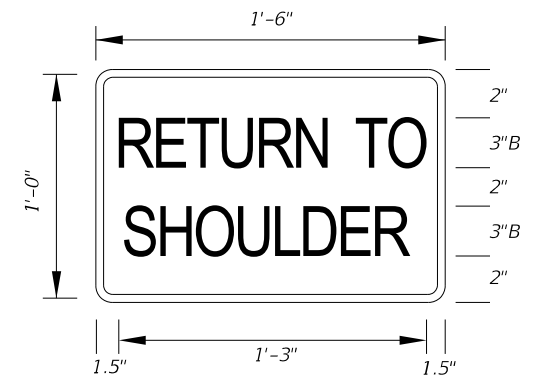

MOT-23-21
1'-6" x 1'-0"
1.5" Radii 1/4" Border
3" Series B Legend
Orange Background
Black Legend and Border