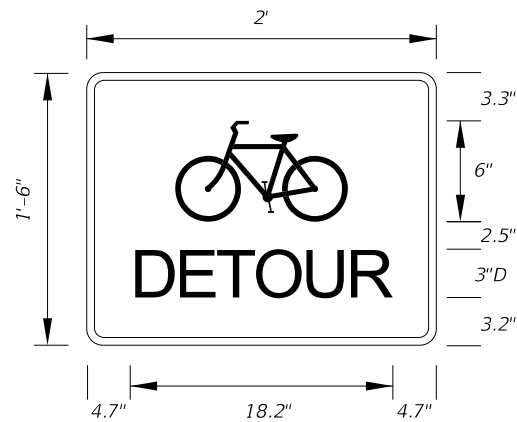

MOT-21-21
2' X 1'-6"
1.5" Radii 1/2" Border
3" Series D Legend
Orange Background
Black Legend and Border