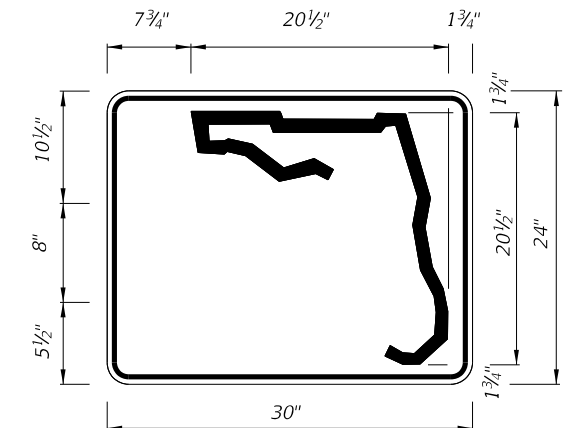

9/22/2020 6:28:04 AM

LAST REVISION	DESCRIPTION:
11/01/20	

DIGITS	NUMERAL SIZE	SERIES LEGEND	PANEL SIZE
1-3	15"	C	48" x 36"
4	12"	C	48" x 36"

NOTES:

- Stroke width of State Outline shall be 1".
- 2 1/2" Radii

1 or 2 DIGITS

DIGITS	NUMERAL SIZE	SERIES LEGEND	PANEL SIZE
1-2	10"	D	24" x 24"

3 or 4 DIGITS

DIGITS	NUMERAL SIZE	SERIES LEGEND	PANEL SIZE
3	8"	D	30" x 24"
4	8"	C	30" x 24"

NOTES:

- Stroke width of State Outline shall be 1".
- The 24" X 24" panel shall only be used for a 3 digit route when the panel is to be used on a sign cluster with other 24" X 24" panels.
- 1 1/2" Radii