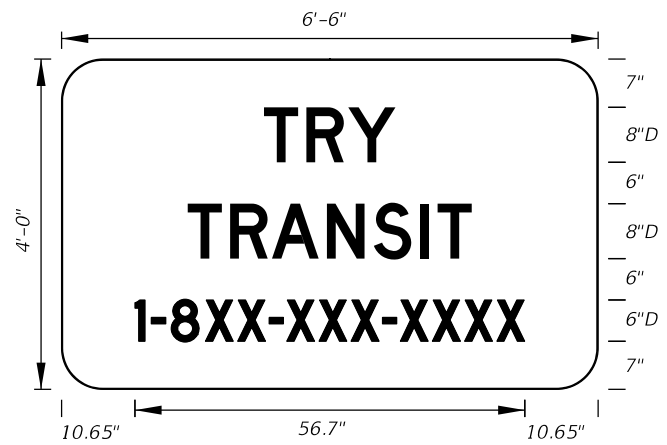

FTP-59-06
6'-6" X 4'
6" Radii
8" and 6" Series D Legend
Blue Background
White Legend and Border
Design Project Manager
or Transit Administrator
will supply correct 1-8XX
number.