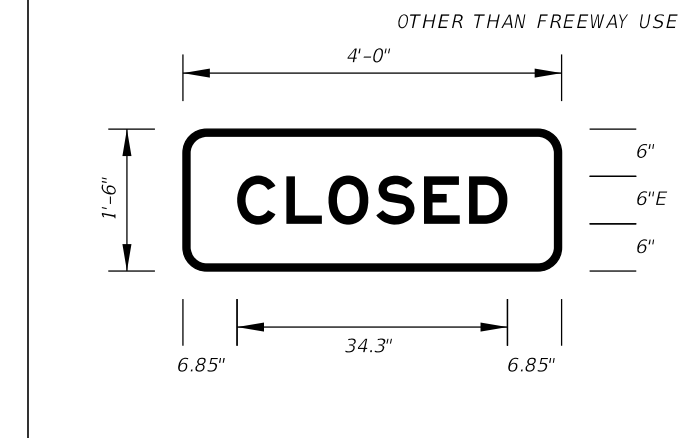

FTP-4-06
4' X 1'-6"
3" Radii 2" Border

6" Series E Legend
Green Background
White Legend and Border

Note:
FTP-4-06 to be
used with FTP-3-06