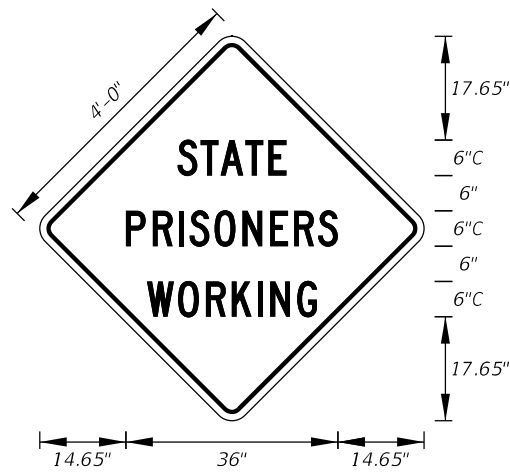

MOT-10-06
4' X 4'
2" Radii 3/4" Border
6" Series C Legend
Orange Background
Black Legend and Border