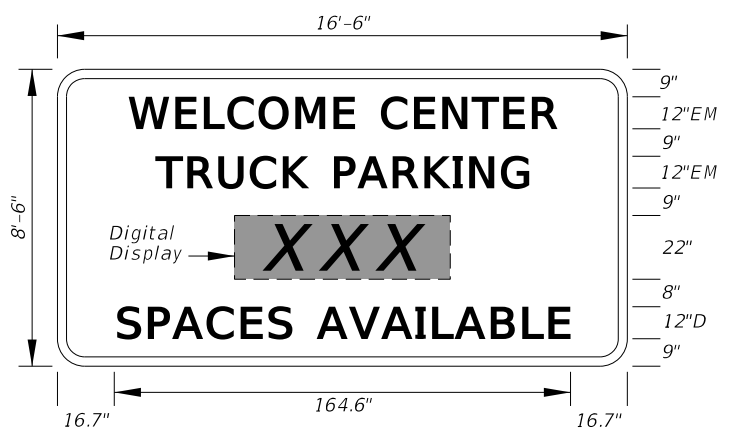

FTP-89-21
15'-6" x 8'-6"
12" Radii 2" Border
Series D Legend
Series EM Legend
Blue Background
White Legend and Border