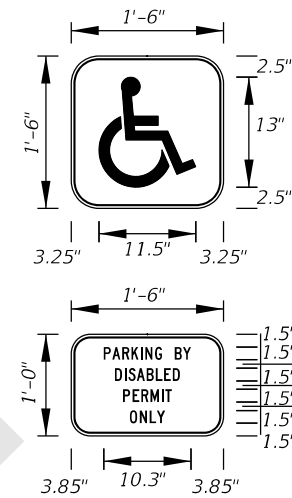

FTP-22-06
1' X 6"
1" Radii 3/8" Border
1" Series C Legend
White Background
Black Legend and Border

Supplemental Panel
for the FTP-20-06
and FTP-21-06 signs