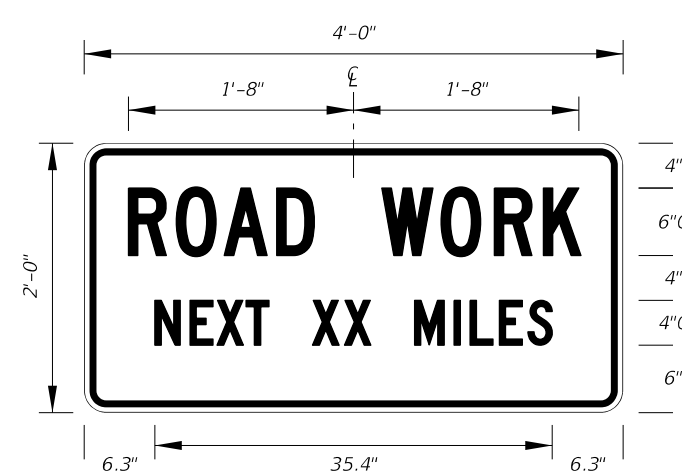

MOT-16-06
4'-6" X 2'-6"
4" Radii 3/4" Border
5" Kids Series Legend
Orange Background
Black Legend and Border

G20-1
2' X 4'
1.5" Radii 3/4" Border
Orange Background
Black Legend and Border