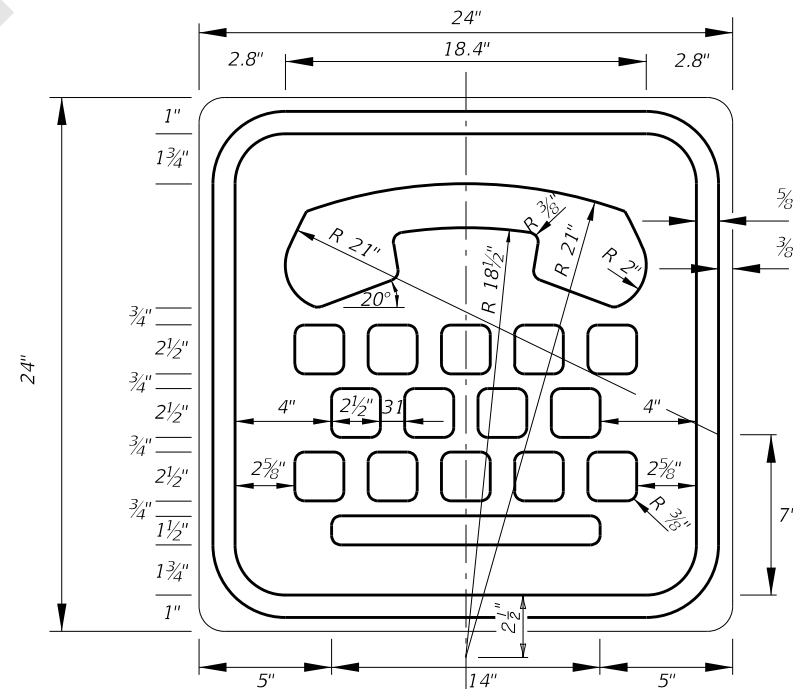

FTP-24-06
2' X 2'
1.5" Radii 5/8" Border
Blue Background
White Legend and Border

INTERNATIONAL TDD SYMBOL

6:28:09 AM
9/22/2020

LAST REVISION 11/01/20	DESCRIPTION:

FY 2021-22
STANDARD PLANS

SPECIAL SIGN DETAILS

INDEX
700-102

SHEET
4 of 12