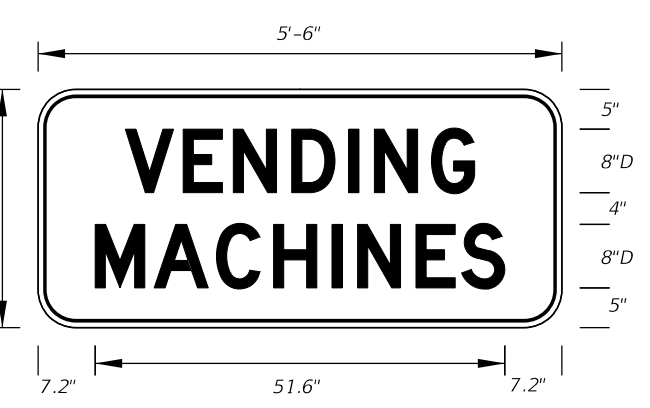

FTP-73-06
5'-6" X 2'-6"
4" Radii 3/4" Border

8" Series D Legend
Blue Background
White Legend and Border

9/22/2020 6:28:21 AM

LAST REVISION	DESCRIPTION:
11/01/20