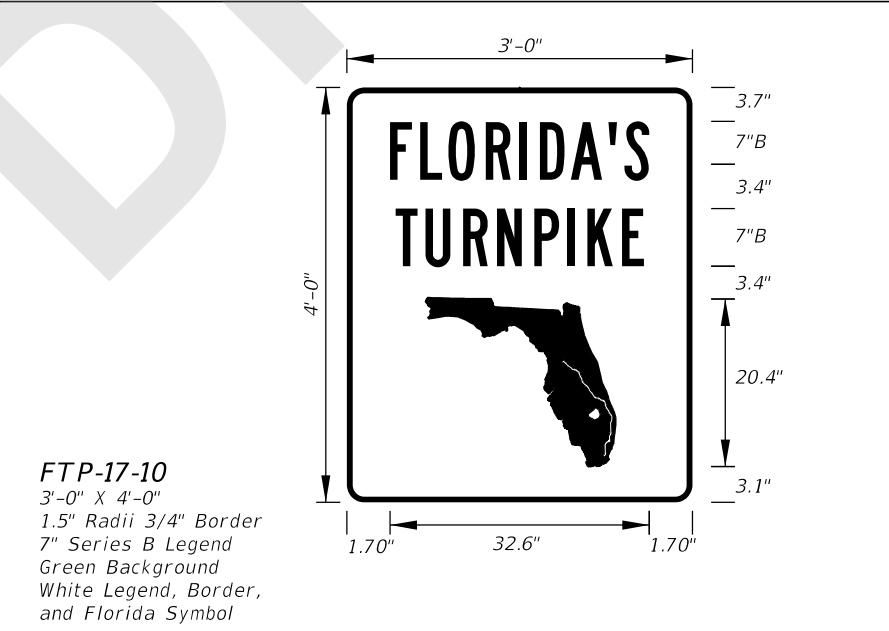

FTP-18-10
4'-0" X 5'-0"
3" Radii 1 1/4" Border
8" Series B Legend
Green Background
White Legend, Border,
and Florida Symbol

FTP-17-10
3'-0" X 4'-0"
1.5" Radii 3/4" Border
7" Series B Legend
Green Background
White Legend, Border,
and Florida Symbol