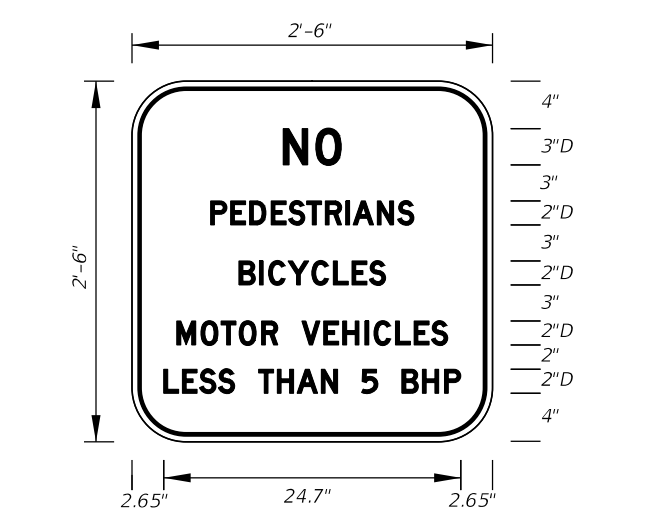

FTP-69-06
2'-6" X 2'-6"
4" Radii 3/4" Border

2" and 3" Series D Legend
White Background
Black Legend and Border