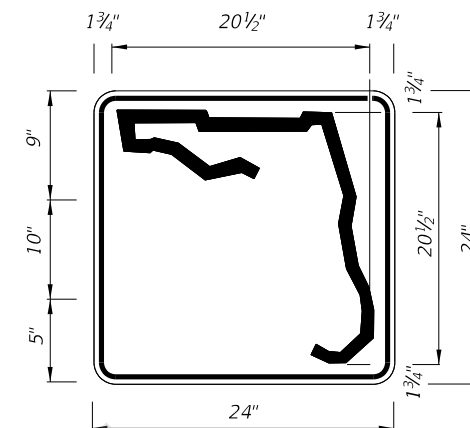

9/22/2020 6:28:04 AM

LAST REVISION	DESCRIPTION:
11/01/20	

DIGITS	NUMERAL SIZE	SERIES LEGEND	PANEL SIZE
1-3	15"	C	48" x 36"
4	12"	C	48" x 36"

NOTES:

- Stroke width of State Outline shall be 1".
- 2 1/2" Radii

1 or 2 DIGITS

DIGITS	NUMERAL SIZE	SERIES LEGEND	PANEL SIZE
1-2	10"	D	24" x 24"

3 or 4 DIGITS

DIGITS	NUMERAL SIZE	SERIES LEGEND	PANEL SIZE
3	8"	D	30" x 24"
4	8"	C	30" x 24"

NOTES:

- Stroke width of State Outline shall be 1".
- The 24" X 24" panel shall only be used for a 3 digit route when the panel is to be used on a sign cluster with other 24" X 24" panels.
- 1 1/2" Radii