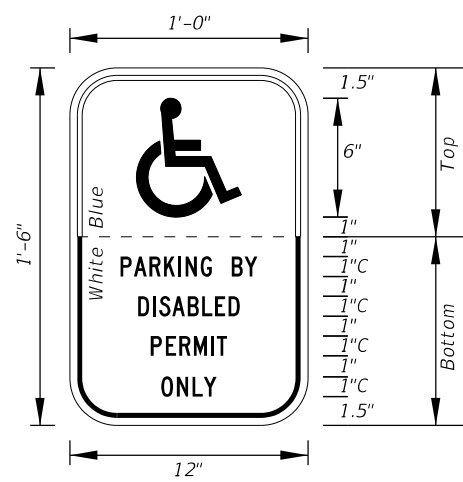

FTP-20-06
1' X 1'-6"
2" Radii 3/8" Border
1" Series C Legend
Color
Background
Legend and Border

All Letters
1.5" Series C
1" Spacing
Between Lines
of Text

FTP-21-06
1'-6" X 2'-6"
2" Radii 3/8" Border
1.5" Series C Legend
Color
Background
Legend and Border

Top Blue
Bottom White
White Black