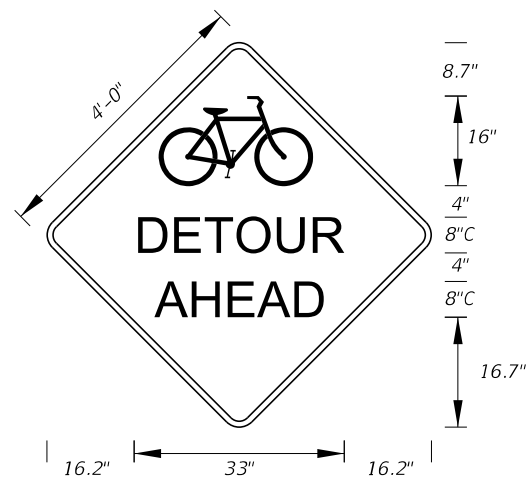

MOT-20-21
4' X 4'
3" Radii 3/4" Border
8" Series C Legend
Orange Background
Black Legend and Border