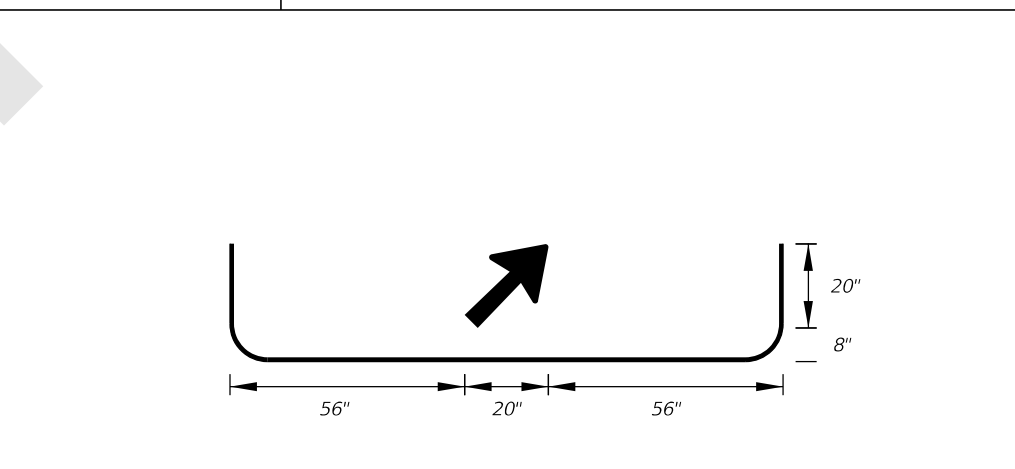

FTP-15C-06
11'-0" X 5'-6"
9" Radii 2" Border
8" Series E Legend
Blue Background
White Legend and Border