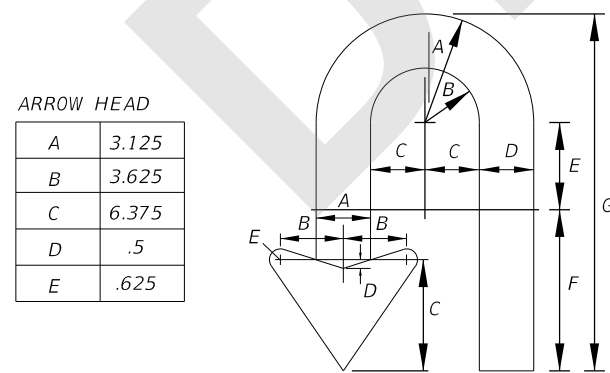

9/22/2020 6:28:41 AM

FY 2021-22
STANDARD PLANS

SPECIAL SIGN DETAILS

INDEX
700-102

SHEET
9 of 12

LAST REVISION	DESCRIPTION:
11/01/20