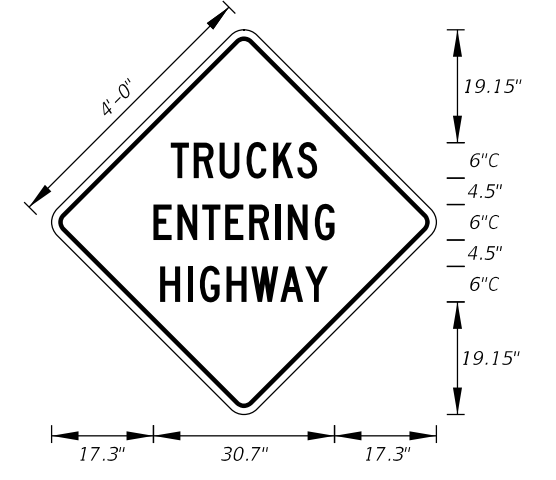

MOT-5-06
4' X 4'
2" Radii 3/4" Border
6" Series C Legend
Orange Background
Black Legend and Border