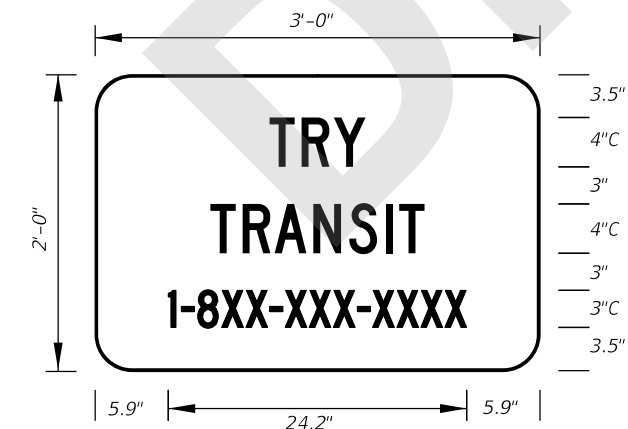

FTP-60-06
3' X 2'
3" Radii
4" and 3" Series C Legend
Blue Background
White Legend and Border
Design Project Manager
or Transit Administrator
will supply correct 1-8XX
number.