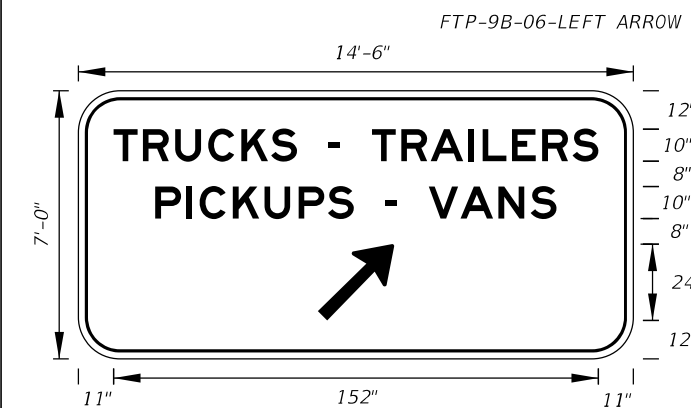

FTP-9A-06
14'-6" X 7'
11" Radii 2" Border

10" Series E Legend
Green Background
White Legend and Border