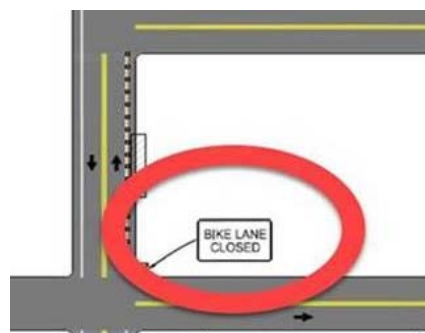

COMMENTS AND RESPONSES

BLACK = Industry Review Comments **RED** = Standard Plans Response

Name: Dana Knox / FDOT Traffic Engineering & Operations

Date: September 11, 2020

COMMENT:

Please include the attached sign as sign number: FTP-86-21. This sign is a 9x27 version of the standard R1-6 sign; Bike Lane Closed Signs - MOT-24-21 (2'-6"x1'-6"), MOT-25-21(2'-0"x1'-6"), and TPAS Sign - MOT-87-21, MOT-88-21 and MOT-89-21.