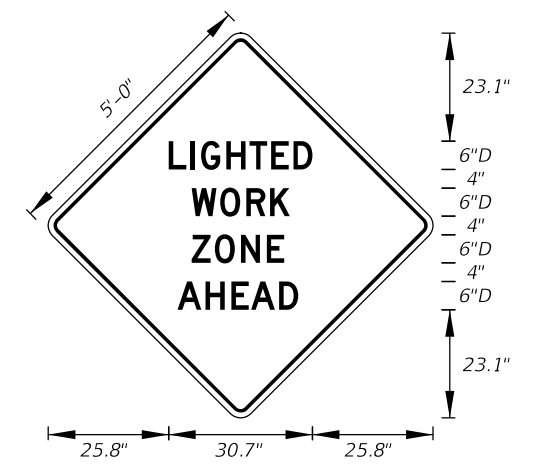

MOT-9-06
5' X 5'
2" Radii 3/4" Border
6" Series D Legend
Orange Background
Black Legend and Border

9/22/2020 10:57:18 AM