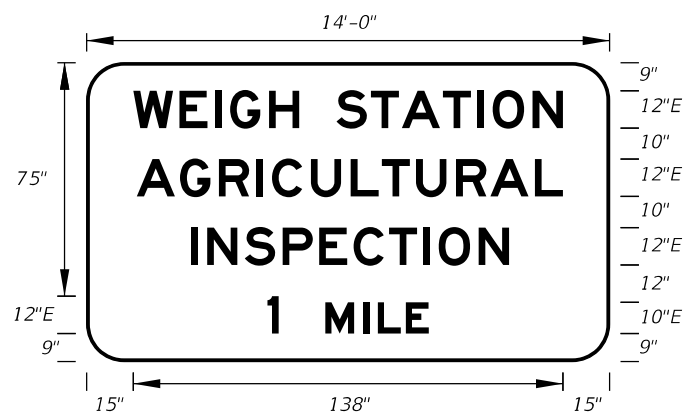

FTP-5-06
14' X 8'
12" Radii 2" Border

12" and 10" Series E Legend
Green Background
White Legend and Border