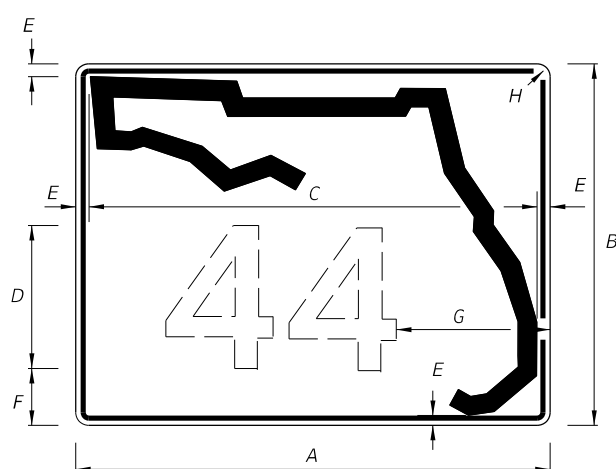

INDEPENDENT USE FOR FREEWAY

INDEPENDENT USE OTHER THAN FREEWAY

1 OR 2 DIGITS