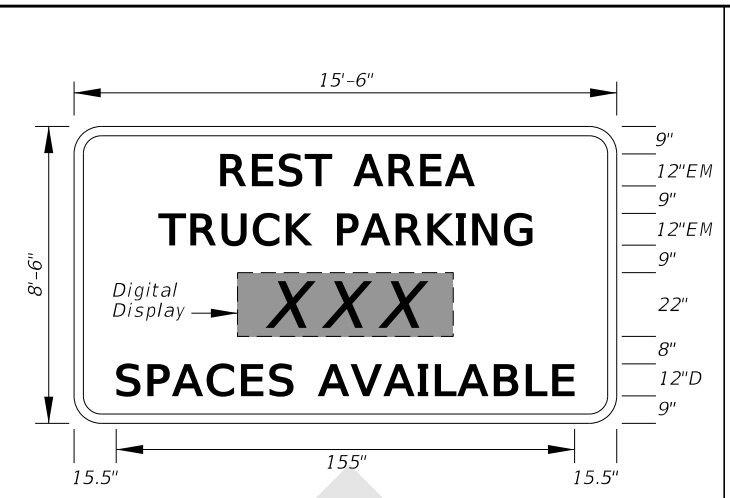

FTP-87-21
15'-6" x 8'-6"
12" Radii 2" Border
Series D Legend
Series EM Legend
Blue Background
White Legend and Border