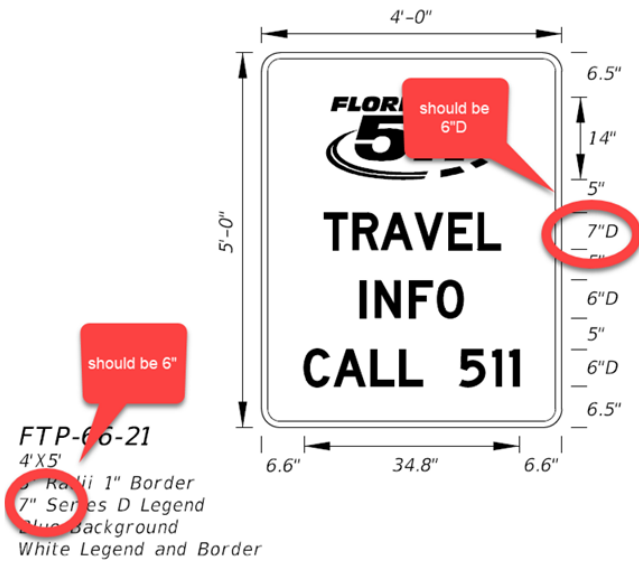

Name: Dana Knox

Date: August 20, 2020

COMMENT: Three edits needed. Two edits for the 48x60. One edit for the 66x72.

For the 48x60: