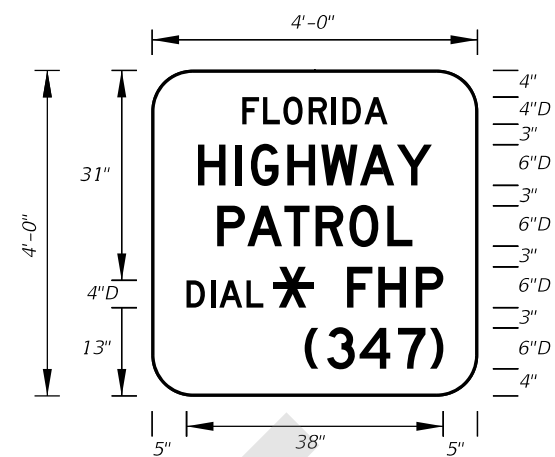

SPECIAL SIGN DETAILS

INDEX  
 700-102

SHEET  
 5 of 11

**FTP-41-06**  
2'-6" X 3'  
4" Radii 3/4" Border  
2" and 4" Series C Legend  
White Background  
Black Legend and Border

**FTP-42-06**  
4' X 2'-6"  
3" Radii  
Top 4" Series C Legend  
Bottom 2" Series EM Legend  
White Background  
Blue Legend and Border