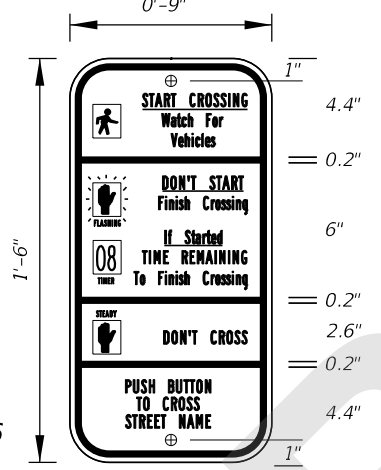

FTP-68B-06
9" X 1'-6"
1.5" Radii 3/4" Border
Series B Legend
White Background
Black Legend and Border

See Standard Highway Signs Manual, Sign R10-3b For Letter Size Spacing And Symbol Sizes.