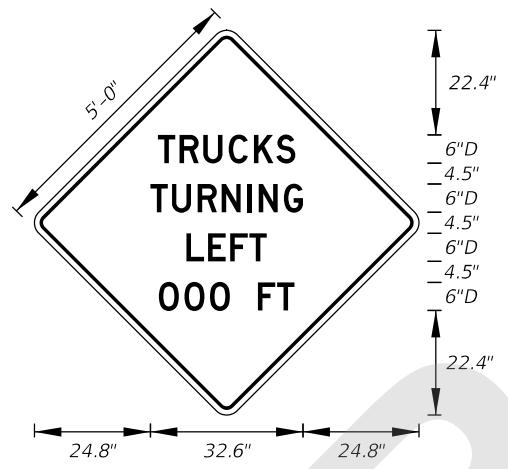

MOT-7-06
5' X 5'
2" Radii 3/4" Border
6" Series D Legend
Orange Background
Black Legend and Border