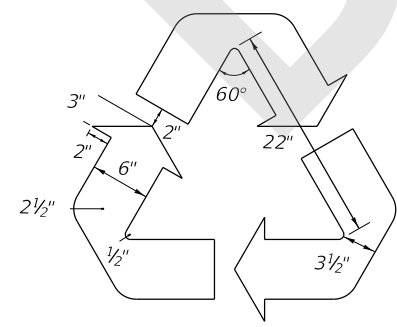

Detail for **FTP-48-06** and **FTP-49-06**