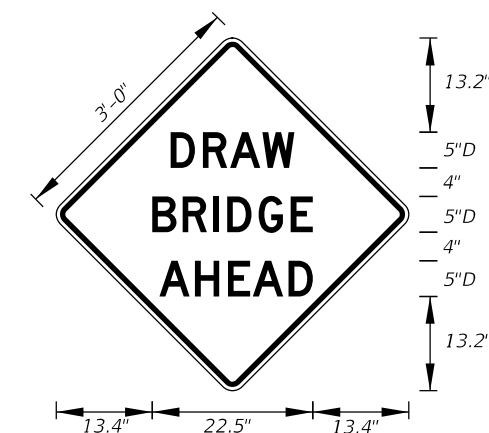

FTP-84-09
3' X 3'
1.5" Radii
5" Series D Legend
Yellow Background
Black Legend and Border

6:34:44 AM
8/28/2020

LAST REVISION	DESCRIPTION:
11/01/20	

FY 2021-22
STANDARD PLANS

SPECIAL SIGN DETAILS

INDEX	SHEET
700-102	9 of 11