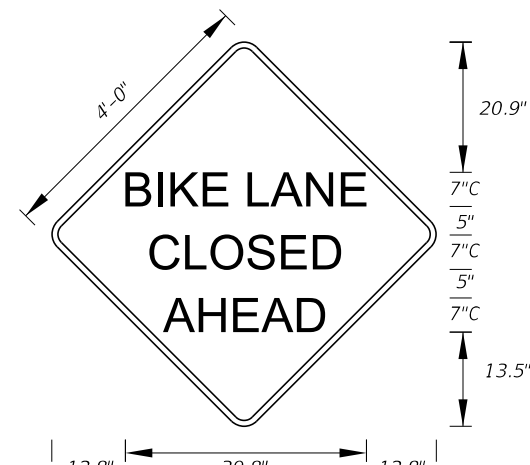

MOT-22-21
4' X 4'
3" Radii 3/4" Border

7" Series C Legend
Orange Background
Black Legend and Border