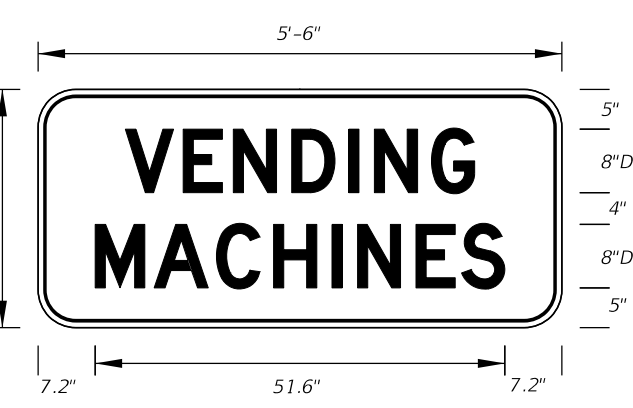

FTP-73-06
5'-6" X 2'-6"
4" Radii 3/4" Border

8" Series D Legend
Blue Background
White Legend and Border

8/28/2020 6:34:30 AM