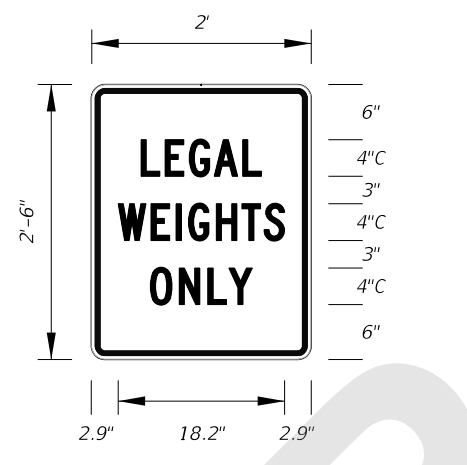

MOT-19-11
2' X 2'-6"
1.13" Radii 3/4" Border

4" Series C Legend
White Background
Red Legend and Border