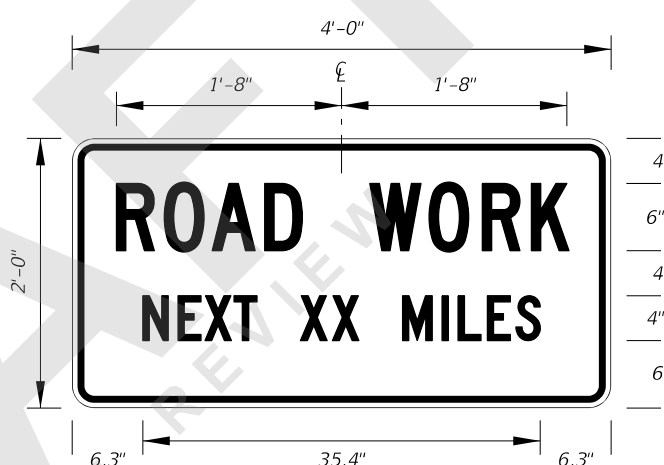

MOT-16-06
4'-6" X 2'-6"
4" Radii 3/4" Border

5" Kids Series Legend
Orange Background
Black Legend and Border

G20-1
2' X 4'
1.5" Radii 3/4" Border

Orange Background
Black Legend and Border