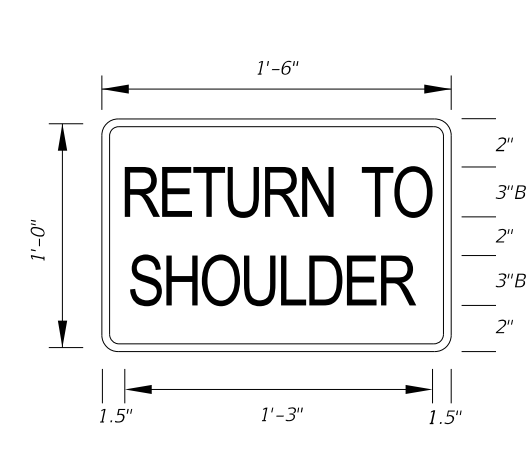

MOT-23-21
1'-6" x 1'-0"
1.5" Radii 1/4" Border

3" Series B Legend
Orange Background
Black Legend and Border

8/28/2020 6:34:52 AM

LAST REVISION	11/01/20	REVISION	DESCRIPTION: