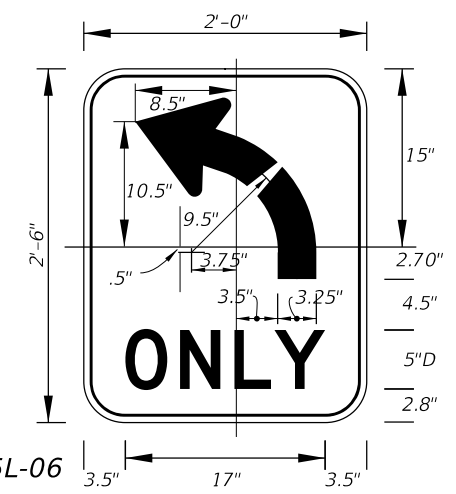

FTP-55L-06
2' X 2'-6"
3" Radii 3/8" Border
5" Series D Legend
White Background
Black Legend and Border
FTP-55R-06 for (Right Turn Arrow)