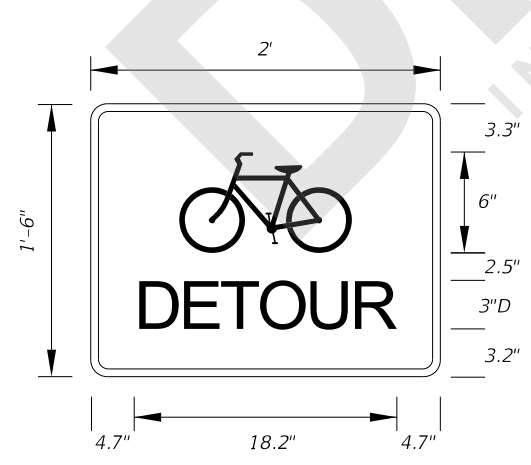

MOT-21-21
2' X 1'-6"
1.5" Radii 1/2" Border

3" Series D Legend
Orange Background
Black Legend and Border