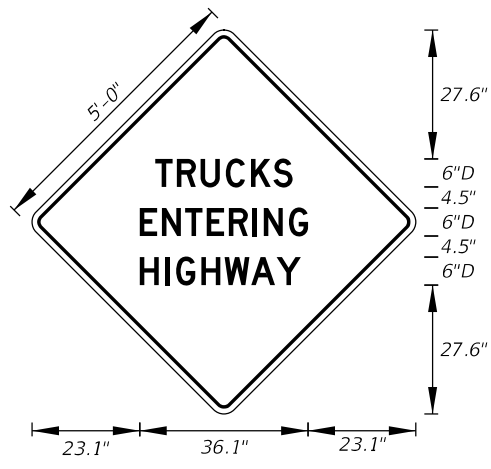

MOT-6-06
5' X 5'
2" Radii 3/4" Border
6" Series D Legend
Orange Background
Black Legend and Border