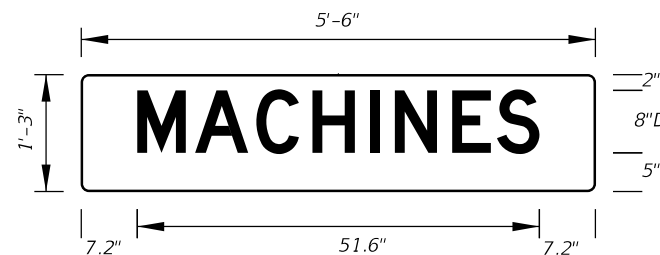

ARROW BODY						
A	B	C	D	E	F	G
6.25	3.125	3.125	3.125	5	9.25	20.5

6:34:44 AM
8/28/2020

LAST REVISION	DESCRIPTION:
11/01/20	

FY 2021-22
STANDARD PLANS

SPECIAL SIGN DETAILS

INDEX	SHEET
700-102	9 of 11