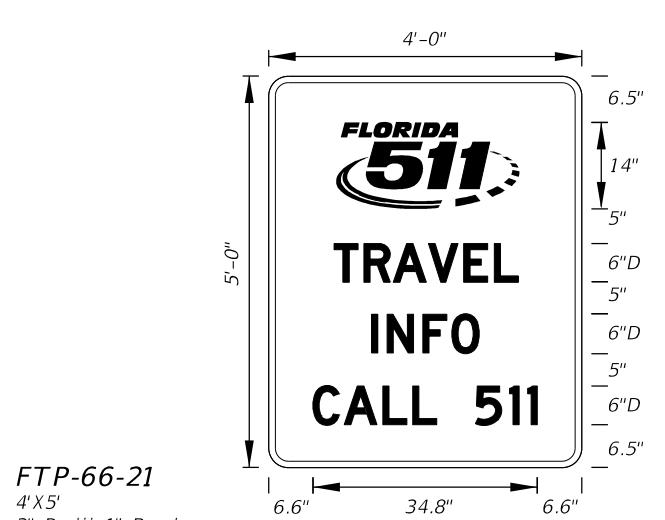

FTP-66-21
4' X 5'
3" Radii 1" Border
6" Series D Legend
Blue Background
White Legend and Border