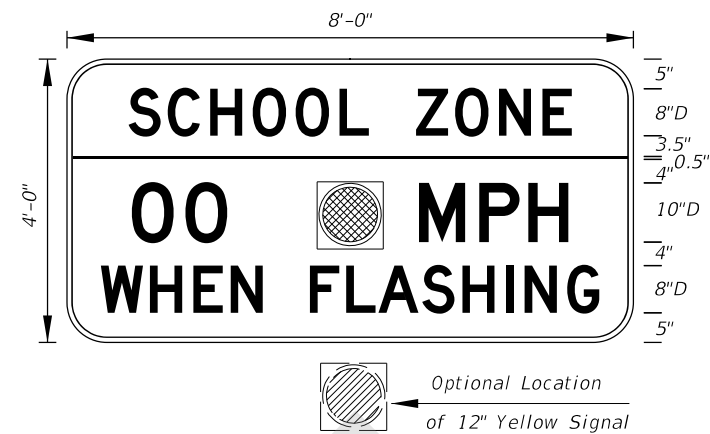

FTP-31-06
8' X 4'
6" Radii 3/4" Border
Series D Legend
Fluorescent Yellow-Green Background Top
White Background Bottom
Black Legend and Border