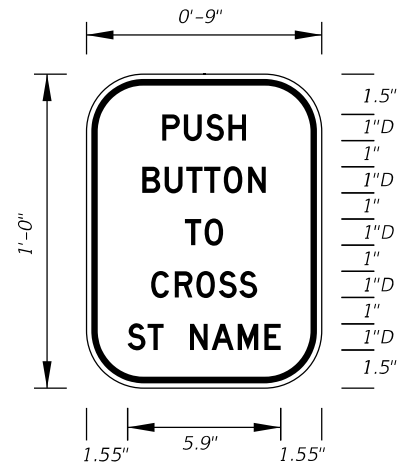

**Changes made to the Index and Origination Form:** Updated Series D Legends for both signs per markup. Changed dimension from 7"D to 6"D per markup.

**Date:** 8/28/2020

**FTP-25-06**  
 9" X 1'-0"  
 2" Radii 3/8" Border  
 1" Series D Legend  
 White Background  
 Black Legend and Border