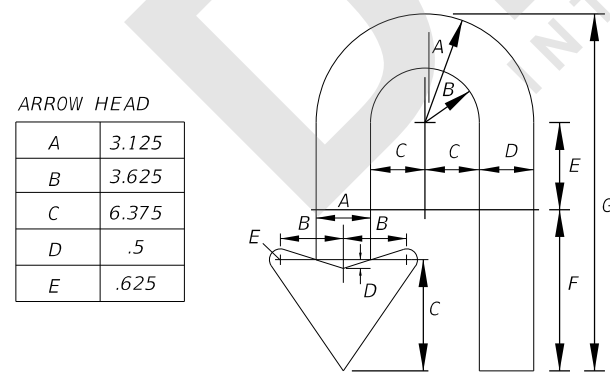

ARROW BODY						
A	B	C	D	E	F	G
6.25	3.125	3.125	3.125	5	9.25	20.5