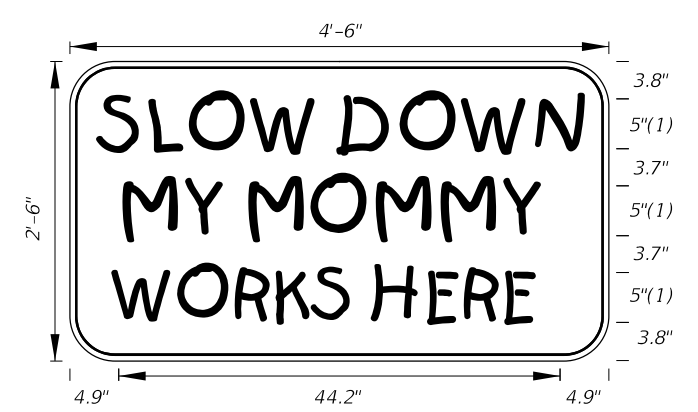

8/28/2020 6:34:52 AM

LAST REVISION	11/01/20	REVISION	DESCRIPTION: