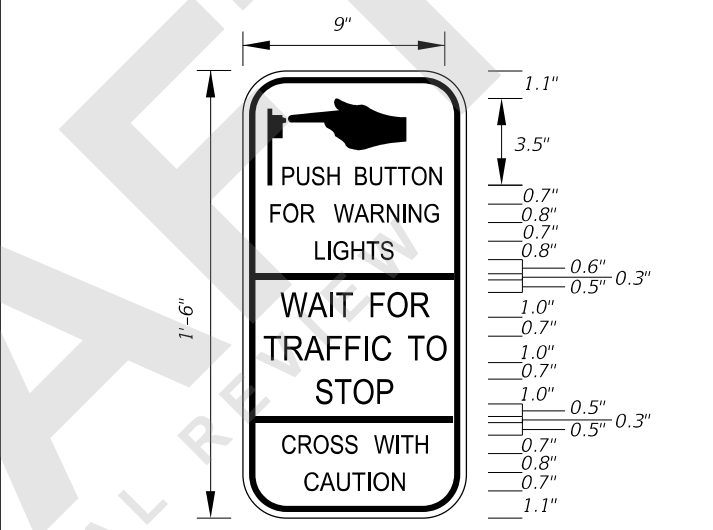

FTP-68C-21
1'-6" X 9"
1.5" Radii 1/4" Border

Series D Legend
White Background
Black Legend and Border