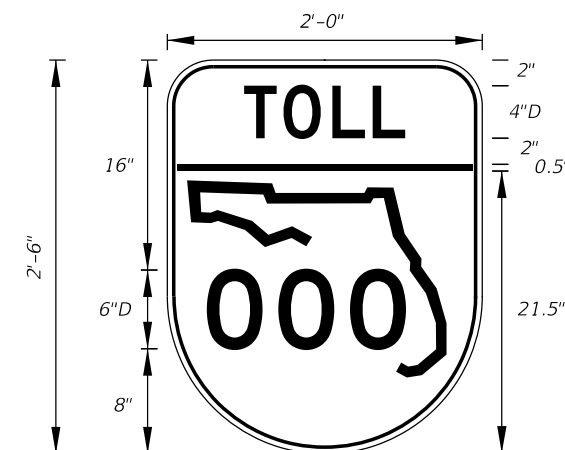

FTP-81-06
2' X 2'-6"
3" Radii 3/4" Border
4" and 6" Series D Legend
Top Yellow Background with Black Legend and Black Border
Bottom White Background with Black Legend and Border