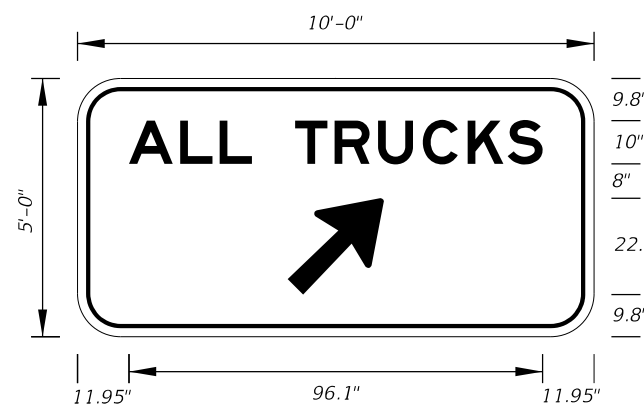

FTP-83-08
10'-0" X 5'-0"
8" Radii
10" Series E Legend
Green Background
White Legend