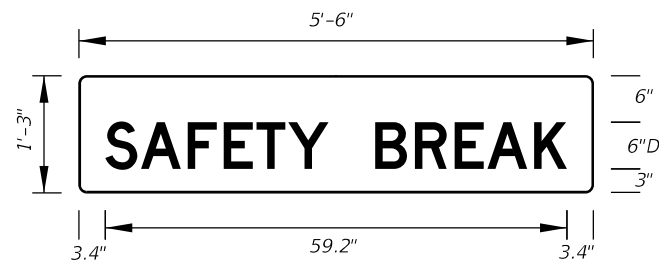

ARROW BODY						
A	B	C	D	E	F	G
6.25	3.125	3.125	3.125	5	9.25	20.5

6:34:44 AM
8/28/2020

LAST REVISION	DESCRIPTION:
11/01/20	

FY 2021-22
STANDARD PLANS

SPECIAL SIGN DETAILS

INDEX	SHEET
700-102	9 of 11