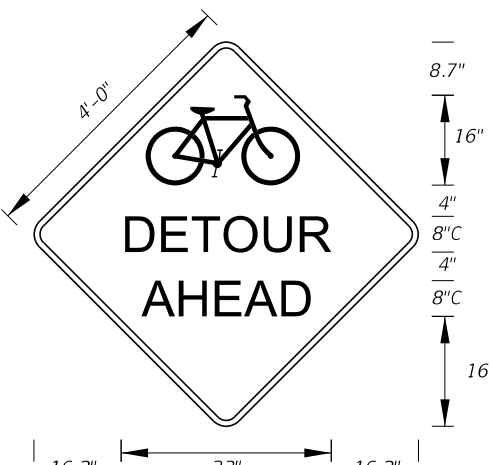

MOT-20-21
4' X 4'
3" Radii 3/4" Border

8" Series C Legend
Orange Background
Black Legend and Border