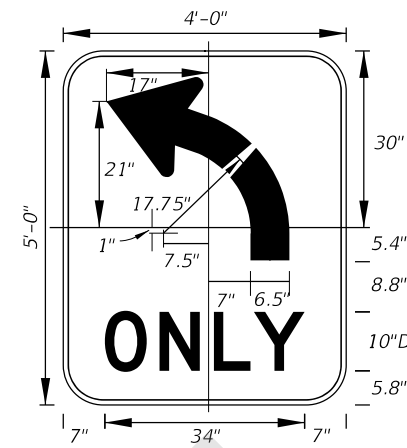

FTP-54L-06
4' X 5'
6" Radii 3/4" Border
10" Series D Legend
White Background
Black Legend and Border
FTP-54R-06 for (Right Turn Arrow)