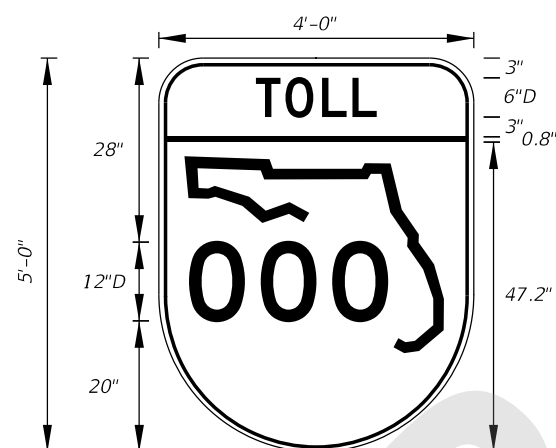

FTP-75-06
5'-6" X 1'-3"
1" Radii
6" Series D Legend
Blue Background
White Legend

FTP-79-06
4' X 5'
6" Radii 3/4" Border
6" and 12" Series D Legend
Top Yellow Background with Black Legend and Black Border
Bottom White Background with Black Legend and Border