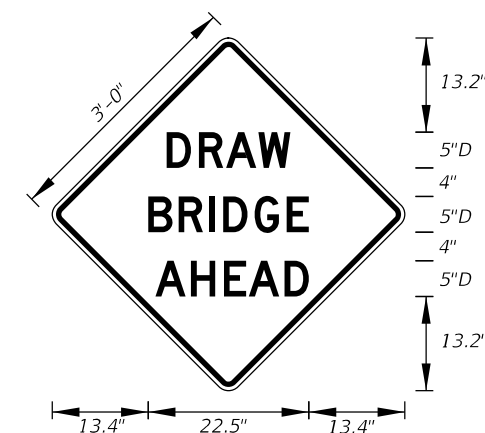

FTP-84-09
3' X 3'
1.5" Radii
5" Series D Legend
Yellow Background
Black Legend and Border

8/13/2018 8:26:54 AM

FY 2019-20
STANDARD PLANS

SPECIAL SIGN DETAILS

INDEX
700-102

SHEET
9 of 11

LAST REVISION	DESCRIPTION:
11/01/17