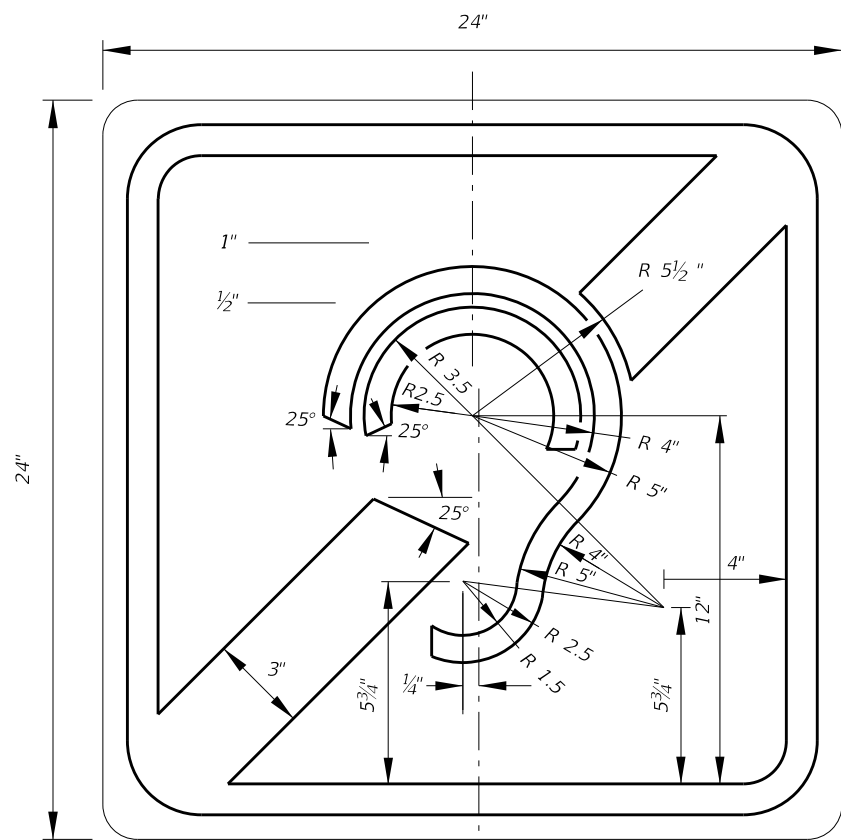

FTP-23-06
2' X 2'
1.5" Radii $\frac{5}{8}$ " Border
Blue Background
White Legend and Border

INTERNATIONAL SYMBOL OF
ACCESS FOR HEARING LOSS