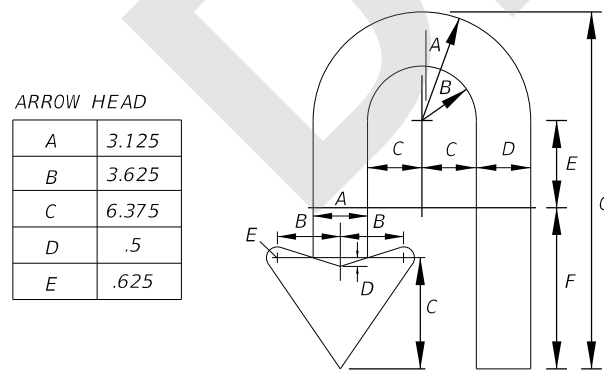

FTP-83-08
10'-0" X 5'-0"
8" Radii
10" Series E Legend
Green Background
White Legend