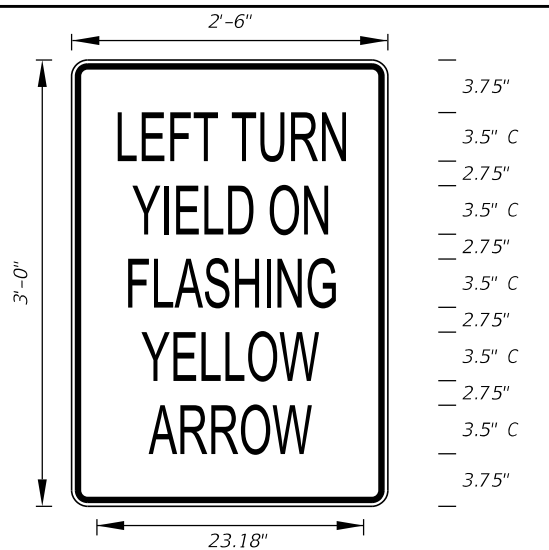

FTP-85-13
3' X 2'-6"
1.875" Radii 3/4" Border
3.5" Series C Legend
White Background
Black Legend and Border