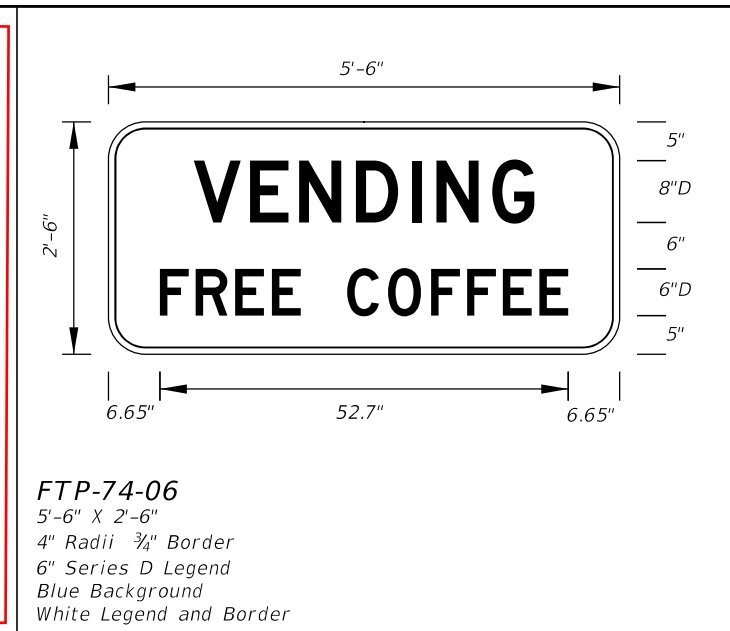

MOVED TO SHEET 8

10/16/2017 2:45:35 PM

LAST REVISION	DESCRIPTION:
11/01/17	11/01/18