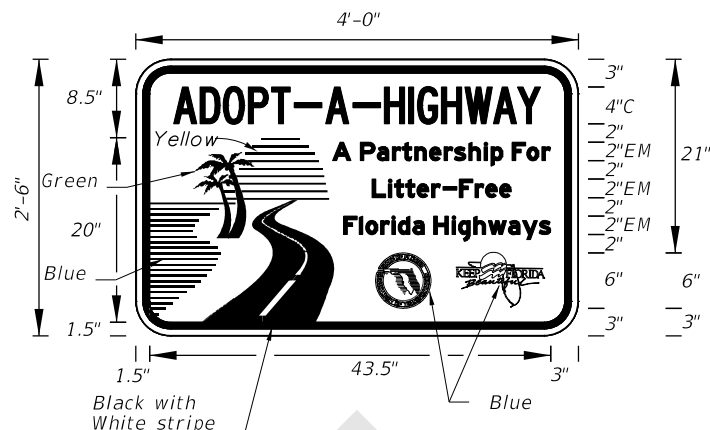

FTP-42-06
4' X 2'-6"
3" Radii
Top 4" Series C Legend
Bottom 2" Series EM Legend
White Background
Blue Legend and Border