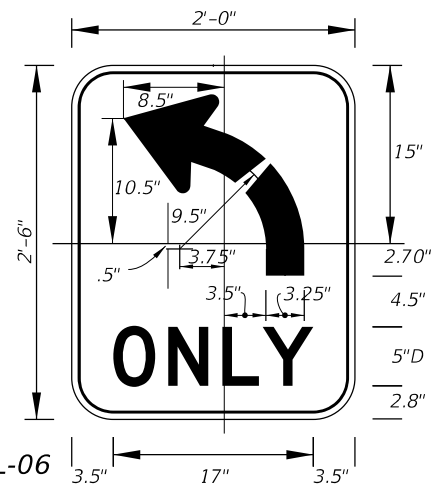

**FTP-53-06**  
2' X 2'-6"  
3" Radii 5/8" Border  
5" Series C Legend  
White Background  
Black Legend and Border

**FTP-54L-06**  
4' X 5'  
6" Radii 3/4" Border  
10" Series D Legend  
White Background  
Black Legend and Border  
*FTP-54R-06 for (Right Turn Arrow)*