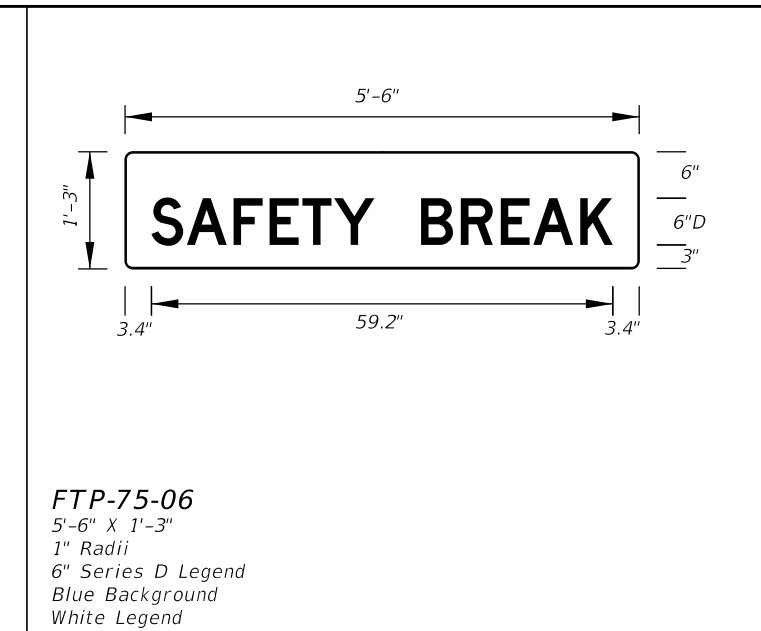

**FTP-74-06**  
5'-6" X 2'-6"  
4" Radii 3/4" Border  
6" Series D Legend  
Blue Background  
White Legend and Border

**FTP-75-06**  
5'-6" X 1'-3"  
1" Radii  
6" Series D Legend  
Blue Background  
White Legend