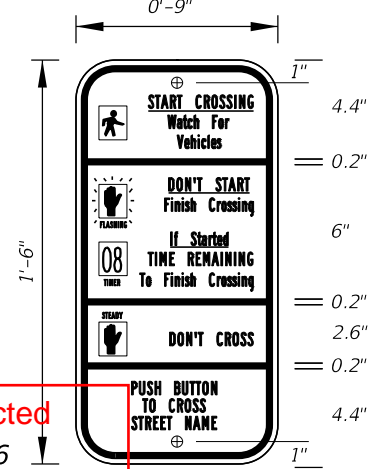

Sign Mounting Holes Can Be Punched Or Field Drilled With No Obstruction To Text Or Symbols From Holes Or Bolts.

FTP-68B-06
9" X 1'-6"
1.5" Radii 3/4" Border
Series B Legend
White Background

Corrected

See Standard Highway Signs Manual, Sign R10-3b For Letter Size Spacing And Symbol Sizes.