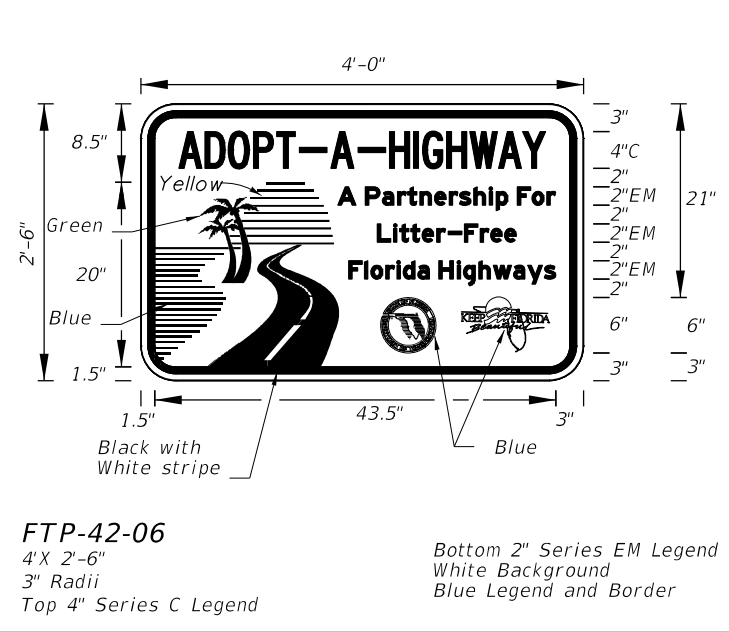

10/16/2017 2:45:32 PM

LAST REVISION	DESCRIPTION:
11/01/17	11/01/18