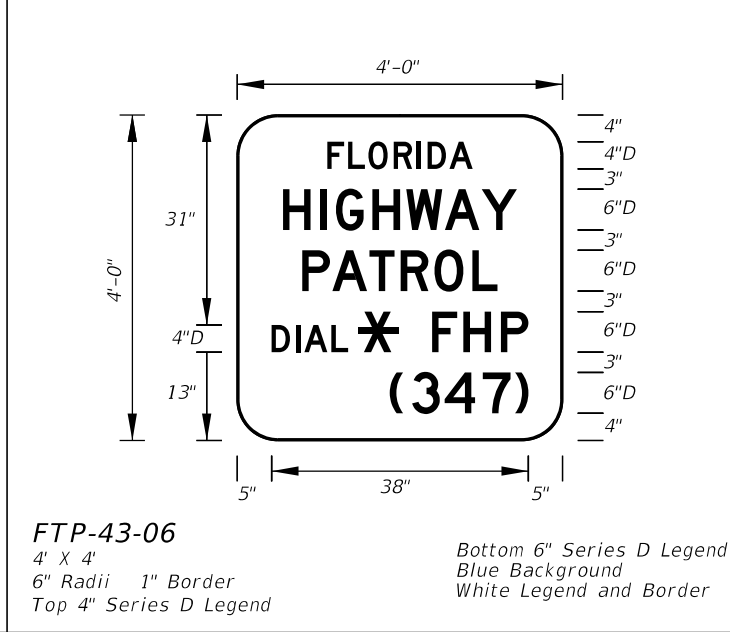

10/16/2017 2:45:32 PM

LAST REVISION	DESCRIPTION:
11/01/17	11/01/18