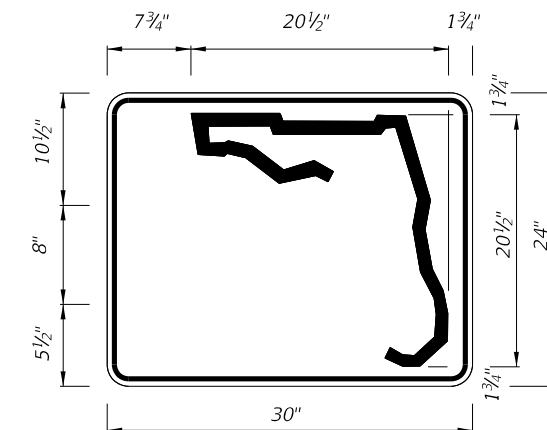

DIGITS	NUMERAL SIZE	SERIES LEGEND	PANEL SIZE
1-2	10"	D	24" x 24"

3 or 4 DIGITS

DIGITS	NUMERAL SIZE	SERIES LEGEND	PANEL SIZE
3	8"	D	30" x 24"
4	8"	C	30" x 24"

**NOTES:**

- Stroke width of State Outline shall be 1".
- The 24" X 24" panel shall only be used for a 3 digit route when the panel is to be used on a sign cluster with other 24" X 24" panels.
- 1 1/2" Radii