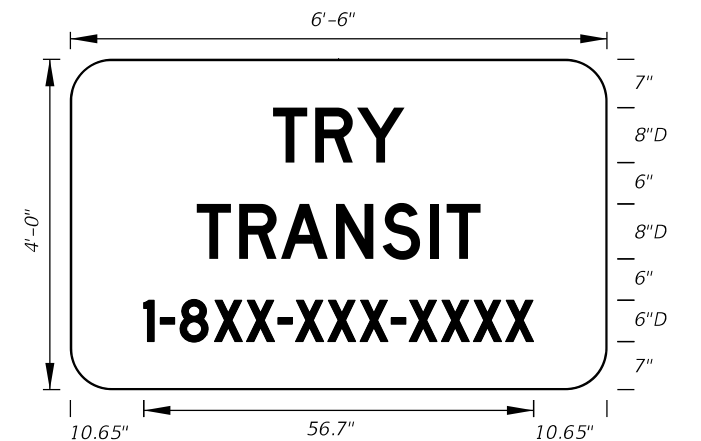

FTP-59-06
6'-6" X 4'
6" Radii
8" and 6" Series D Legend
Blue Background
White Legend and Border

Design Project Manager or Transit Administrator will supply correct 1-8XX number.

10/16/2017 2:45:32 PM

LAST REVISION	DESCRIPTION:
11/01/17	11/01/18

FY 2018-19
STANDARD PLANS

SPECIAL SIGN DETAILS

INDEX
700-102

SHEET
7 of 11