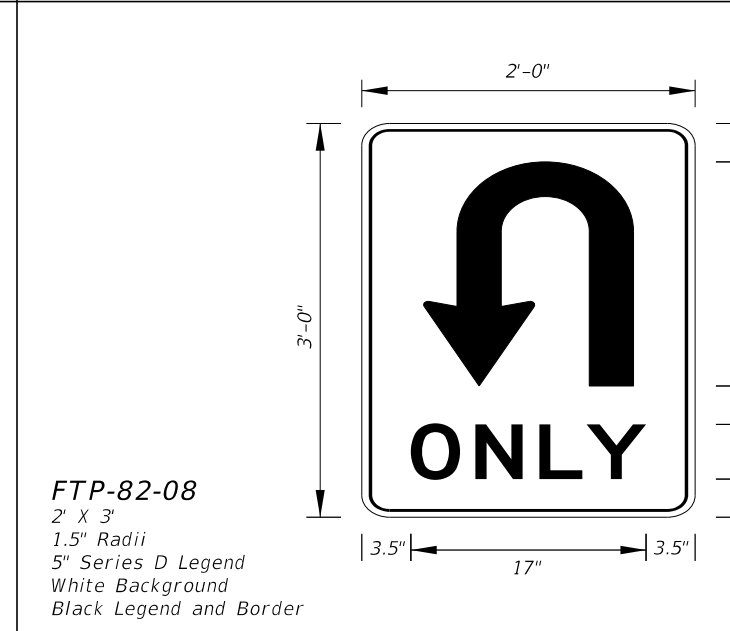

FTP-78-06
2' X 2'
3" Radii 3/4" Border
2" Series D Legend
White Background with Blue Circle Background
White Legend and Black Border

FTP-82-08
2' X 3'
1.5" Radii
5" Series D Legend
White Background
Black Legend and Border