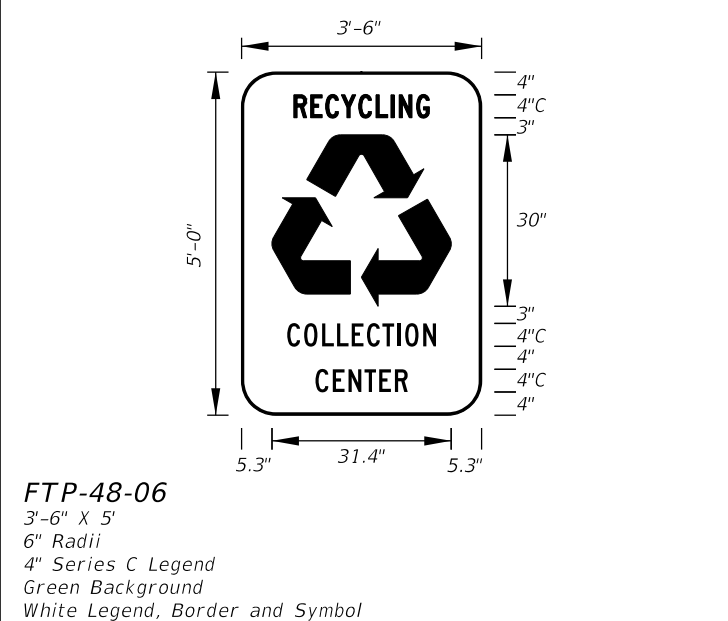

10/16/2017 2:45:32 PM

LAST REVISION	DESCRIPTION:
11/01/17	11/01/18