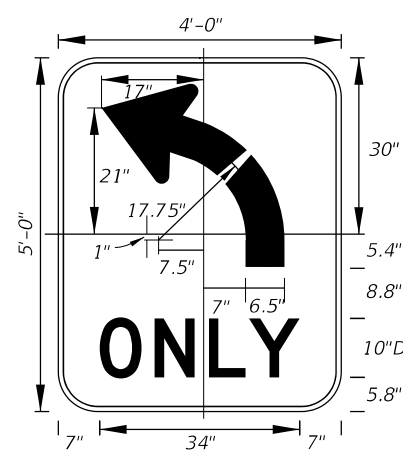

FTP-54L-06
4' X 5'
6" Radii 3/4" Border
10" Series D Legend
White Background
Black Legend and Border

FTP-54R-06 for (Right Turn Arrow)