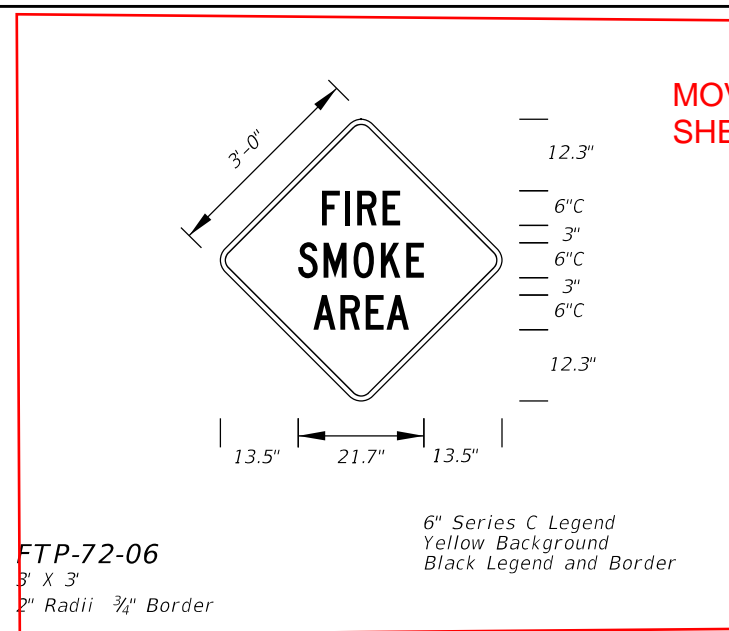

MOVED TO SHEET 8

10/16/2017 2:45:35 PM

LAST REVISION	DESCRIPTION:
11/01/17	11/01/18