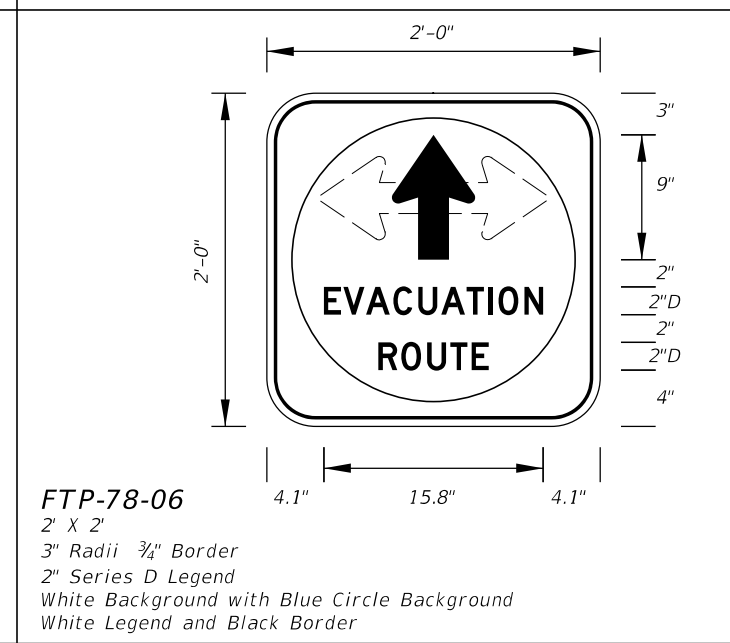

FTP-74-06
5'-6" X 2'-6"
4" Radii 3/4" Border
6" Series D Legend
Blue Background
White Legend and Border