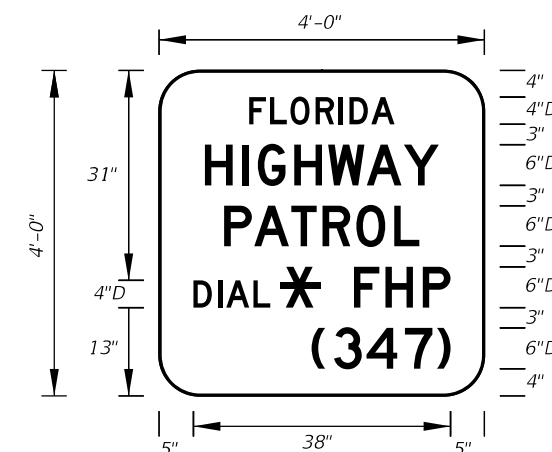

FTP-43-06
4' X 4"
6" Radii 1" Border
Top 4" Series D Legend
Bottom 6" Series D Legend
Blue Background
White Legend and Border