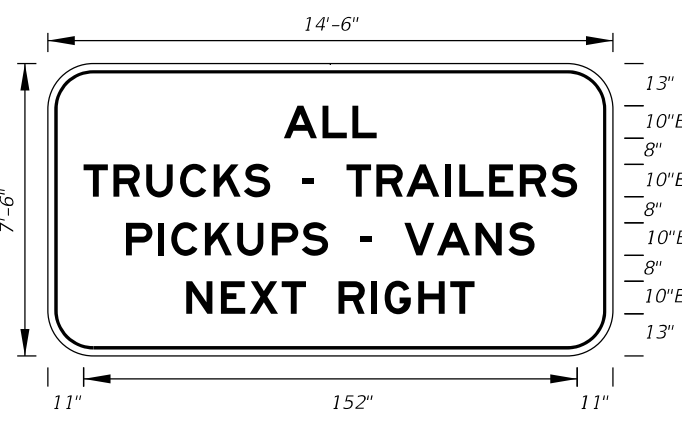

FTP-6A-06
14'-6" X 7'-6"
12" Radii 2" Border

10" Series E Legend
White Background
Black Legend and Border

On Interstate Station
Delete Pickups-Vans,
and reduce Sign height
accordingly.