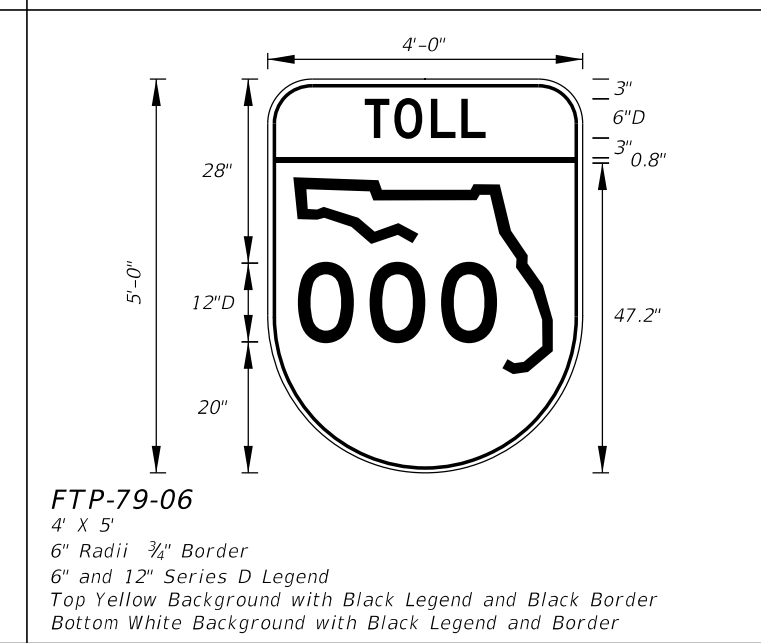

FTP-75-06
5'-6" X 1'-3"
1" Radii
6" Series D Legend
Blue Background
White Legend