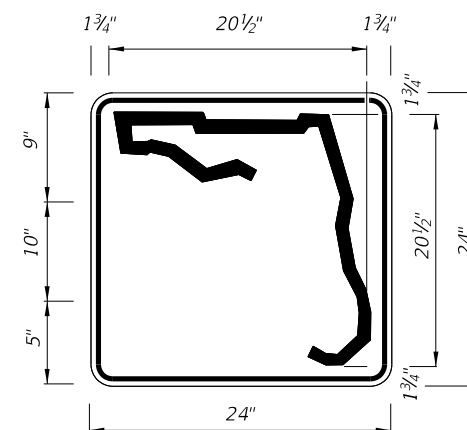

1 or 2 DIGITS

DIGITS	NUMERAL SIZE	SERIES LEGEND	PANEL SIZE
1-2	10"	D	24" x 24"