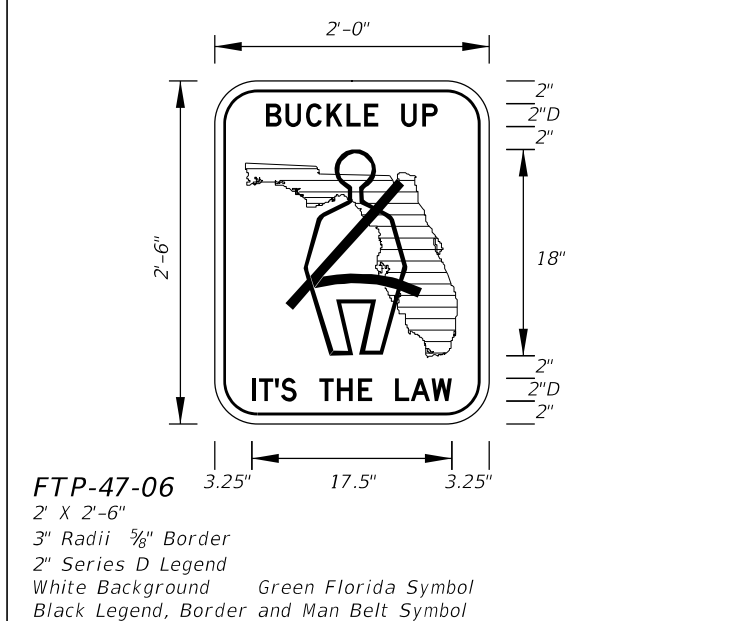

10/16/2017 2:45:32 PM

LAST REVISION	DESCRIPTION:
11/01/17	11/01/18