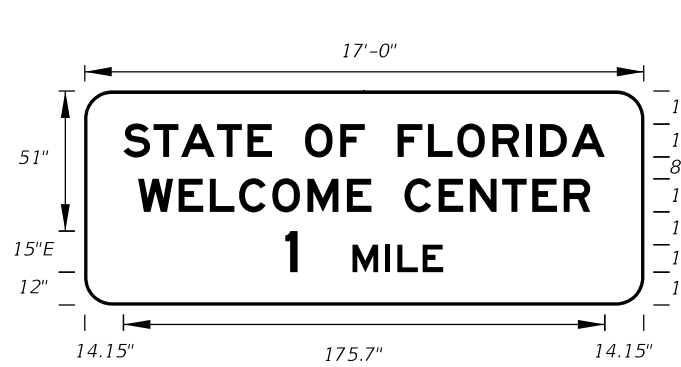

FTP-10-06
17' X 6'-6"
10" Radii 2" Border

12", 10" and 15" Series E Legend
Blue Background
White Legend and Border

10/16/2017 2:45:29 PM

LAST REVISION	DESCRIPTION:
11/01/17	← 11/01/18