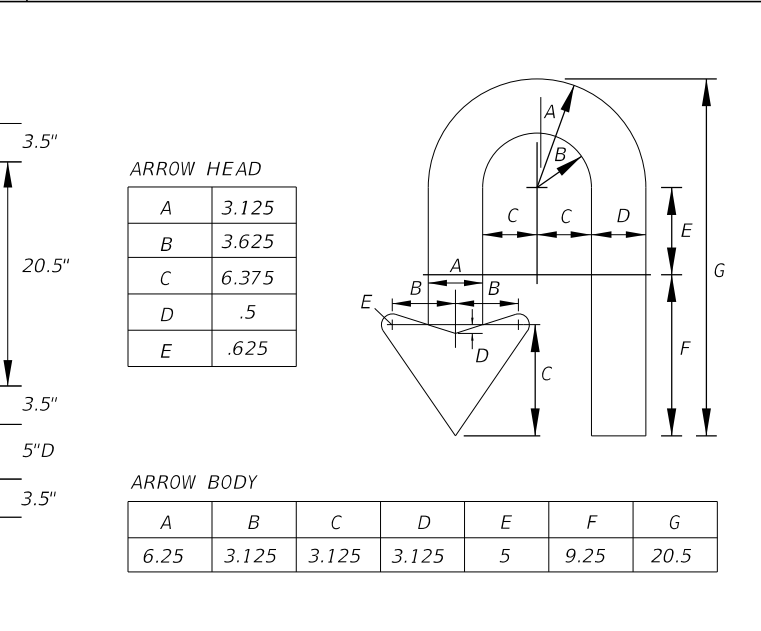

FTP-79-06
4' X 5'
6" Radii 3/4" Border
6" and 12" Series D Legend
Top Yellow Background with Black Legend and Black Border
Bottom White Background with Black Legend and Border

10/16/2017 2:45:35 PM

LAST REVISION	DESCRIPTION:
11/01/17	11/01/18