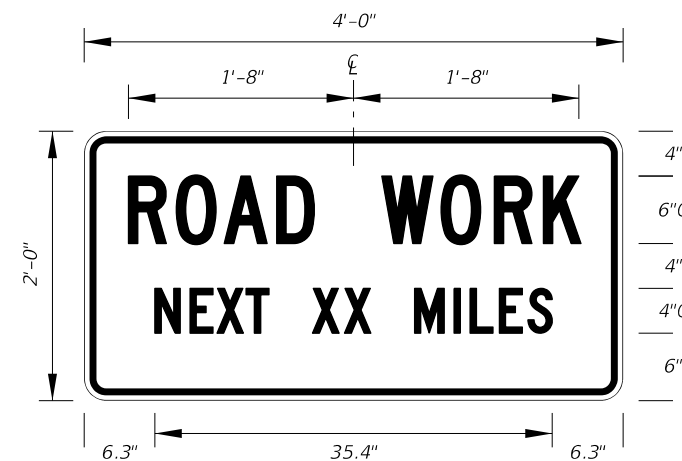

MOT-16-06
4'-6" X 2'-6"
4" Radii 3/4" Border
5" Kids Series Legend
Orange Background
Black Legend and Border

G20-1
2' X 4'
1.5" Radii 3/4" Border
Orange Background
Black Legend and Border