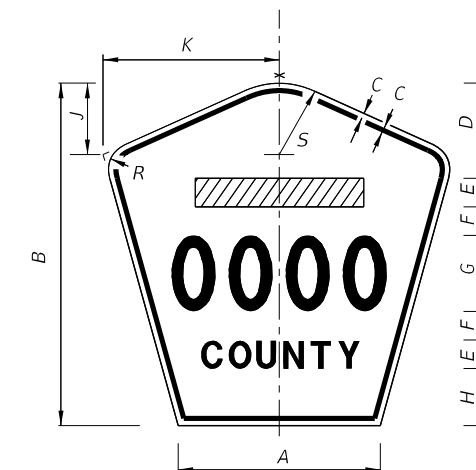

SIGN	DIMENSIONS													Rectangular Yellow Background Dimensions (See Note 3)
	A	B	C	D	E	F	G	H	J	K	R	S		
4 DIGIT POST MOUNTED	25 1/8"	42"	3/4"	10"	4"	4"	8"	8"	8 3/8"	22"	5"	8 3/4"		
2 DIGIT OVERHEAD	21 1/2"	36"	1/2"	7 1/2"	3"	3"	12"	4 1/2"	7 1/8"	18 1/8"	4 1/4"	7 1/2"	42" x 42"	
3 DIGIT OVERHEAD	25 1/8"	42"	3/4"	8"	4"	4"	12"	6"	8 3/8"	22"	5"	8 3/4"	48" x 48"	
4 DIGIT OVERHEAD	29 7/8"	48"	3/4"	8"	5"	5"	12"	8"	9 3/4"	25 5/8"	5 3/4"	10 1/4"	52" x 52"	

FTP-18-06 - COUNTY ROUTE MARKER (M1-6)

10/16/2017 2:45:30 PM

LAST REVISION	DESCRIPTION:
11/01/17	11/01/18

FY 2018-19
STANDARD PLANS

SPECIAL SIGN DETAILS

INDEX
700-102

SHEET
3 of 11