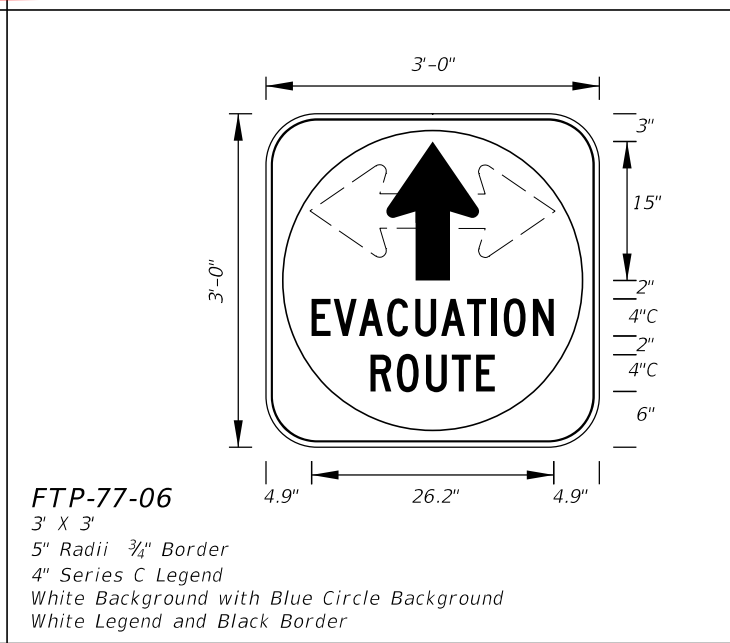

FTP-73-06
5'-6" X 2'-6"
4" Radii 3/4" Border
8" Series D Legend
Blue Background
White Legend and Border