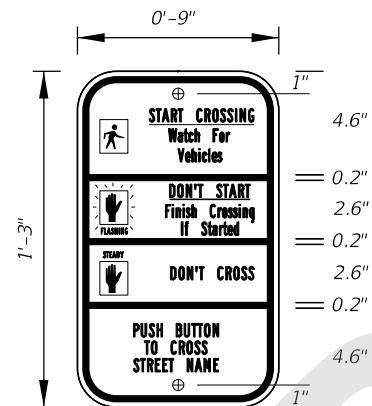

Sign Mounting Holes Can Be Punched Or Field Drilled With No Obstruction To Text Or Symbols From Holes Or Bolts.

FTP-68A-06
9" X 1'-3"
1.5" Radii 3/4" Border
Series B Legend
White Background
Black Legend and Border

See Standard Highway Signs Manual, Sign R10-3b For Letter Size Spacing And Symbol Sizes.

Sign Mounting Holes Can Be Punched Or Field Drilled With No Obstruction To Text Or Symbols From Holes Or Bolts.