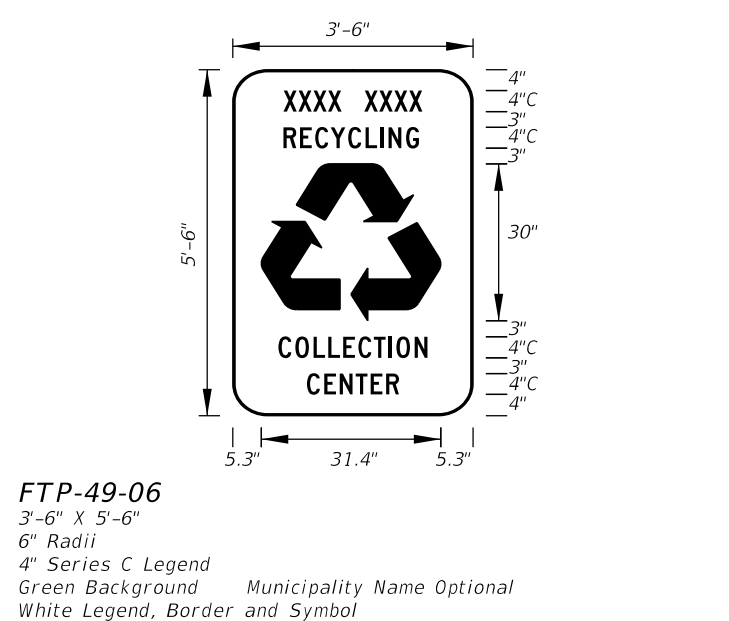

10/16/2017 2:45:32 PM

LAST REVISION	DESCRIPTION:
11/01/17	11/01/18