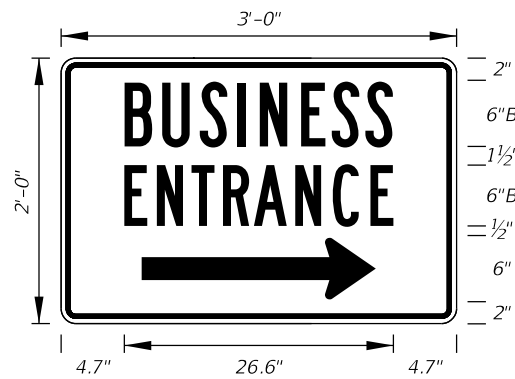

**MOT-9-06**  
5' X 5'  
2" Radii 3/4" Border  
6" Series D Legend  
Orange Background  
Black Legend and Border

10/16/2017 2:45:37 PM

LAST REVISION	DESCRIPTION:
11/01/17	
11/01/18	

Moved to Sheet 10

**MOT-10-06**  
4' X 4'  
2" Radii 3/4" Border  
6" Series C Legend  
Orange Background  
Black Legend and Border