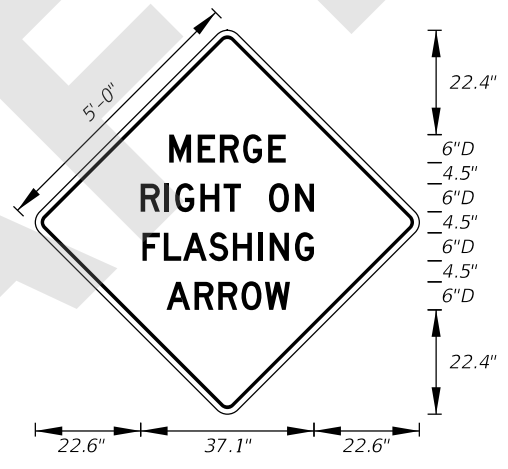

MOT-8-06
5' X 5'
2" Radii 3/4" Border
6" Series D Legend
Orange Background
Black Legend and Border