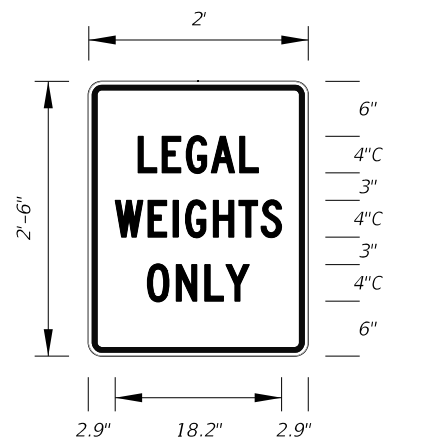

MOT-19-11
2' X 2'-6"
1.13" Radii 3/4" Border
4" Series C Legend
White Background
Red Legend and Border