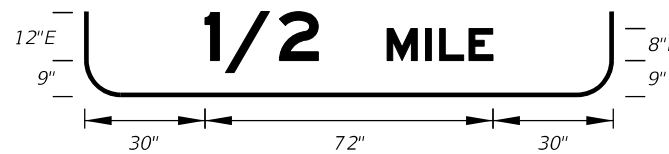

FTP-15B-06
11'-0" X 5'-6"
8" Radii 2" Border
8" and 12" Series E Legend
Blue Background
White Legend and Border