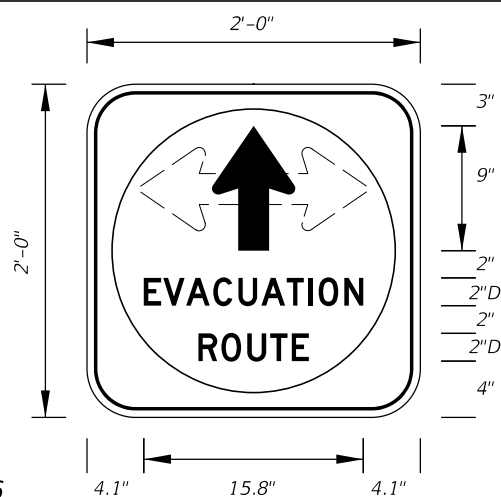

FTP-78-06
2' X 2'
3" Radii 3/4" Border
2" Series D Legend
White Background with Blue Circle Background
White Legend and Black Border