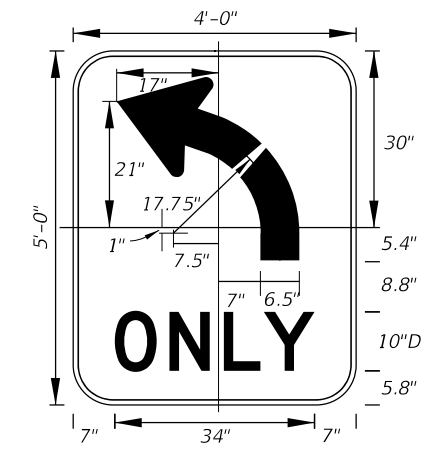

**FTP-53-06**  
2' X 2'-6"  
3" Radii 5/8" Border  
5" Series C Legend  
White Background  
Black Legend and Border

**FTP-54L-06**  
4' X 5'  
6" Radii 3/4" Border  
10" Series D Legend  
White Background  
Black Legend and Border  
*FTP-54R-06 for (Right Turn Arrow)*