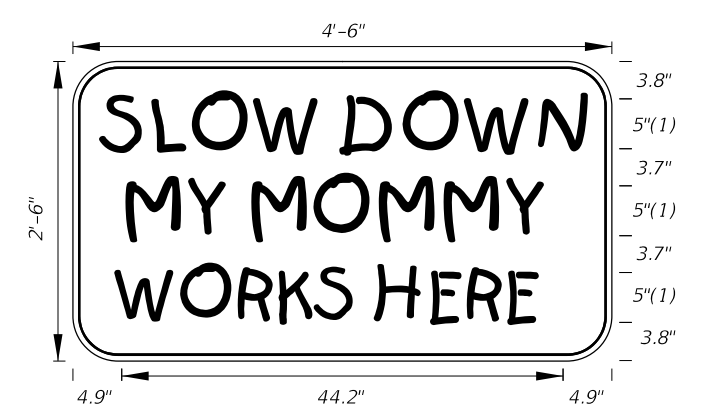

8/13/2018 8:27:00 AM

LAST REVISION 11/01/18	REVISION	DESCRIPTION: