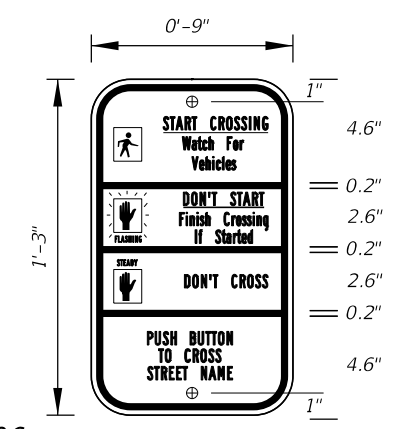

FTP-68A-06
9" X 1'-3"
1.5" Radii 3/4" Border
Series B Legend
White Background
Black Legend and Border

See Standard Highway Signs Manual, Sign R10-3b For Letter Size Spacing And Symbol Sizes.