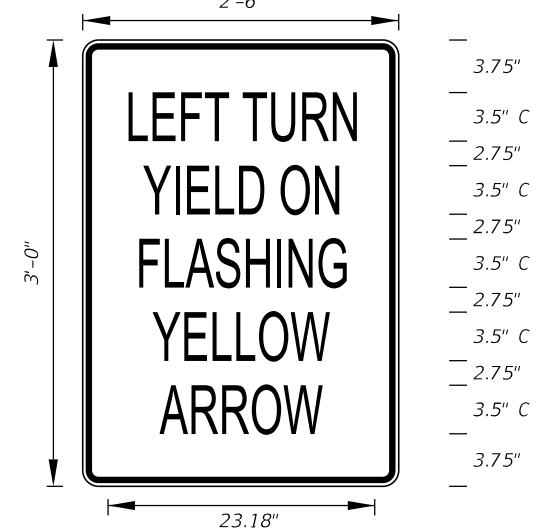

FTP-85-13
3' X 2'-6"
1.875" Radii 3/4" Border
3.5" Series C Legend
White Background
Black Legend and Border