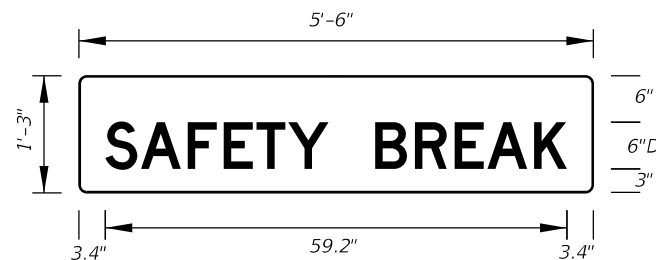

8/13/2018 8:26:54 AM

FY 2019-20
STANDARD PLANS

SPECIAL SIGN DETAILS

INDEX
700-102

SHEET
9 of 11

LAST REVISION	DESCRIPTION:
11/01/17