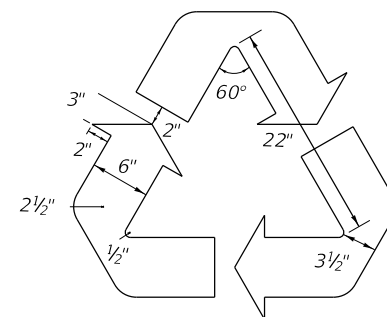

Detail for **FTP-48-06** and **FTP-49-06**