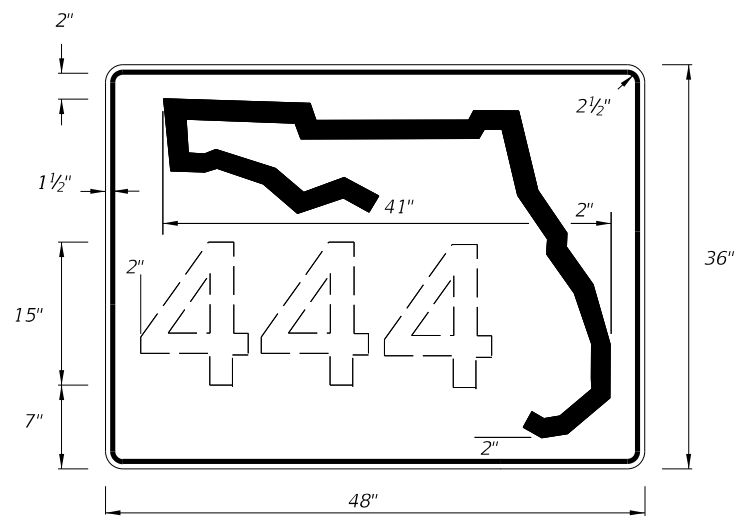

10/16/2017 2:45:30 PM

LAST REVISION	DESCRIPTION:
11/01/17	11/01/18

FY 2018-19  
 STANDARD PLANS

SPECIAL SIGN DETAILS

INDEX  
 700-102

SHEET  
 2 of 11

DIGITS	NUMERAL SIZE	SERIES LEGEND	PANEL SIZE
1-3	15"	C	48" x 36"
4	12"	C	48" x 36"