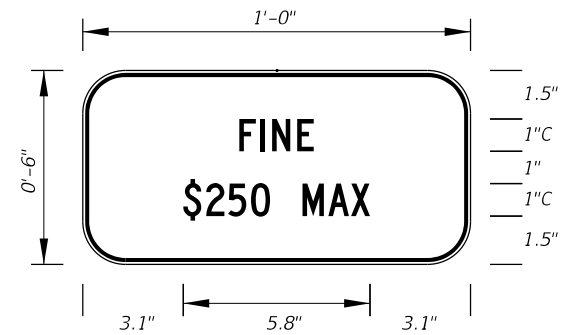

FTP-22-06
1' X 6"
1" Radii $\frac{3}{8}$ " Border
1" Series C Legend
White Background
Black Legend and Border

Supplemental Panel
for the FTP-20-06
and FTP-21-06 signs