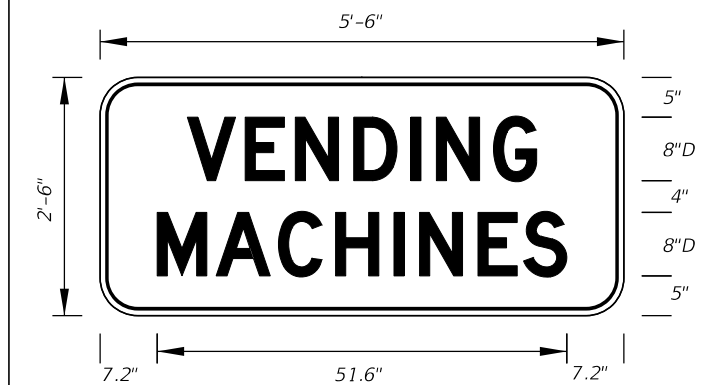

FTP-73-06
5'-6" X 2'-6"
4" Radii 3/4" Border
8" Series D Legend
Blue Background
White Legend and Border

8/13/2018 8:26:47 AM

LAST REVISION	DESCRIPTION:
11/01/17