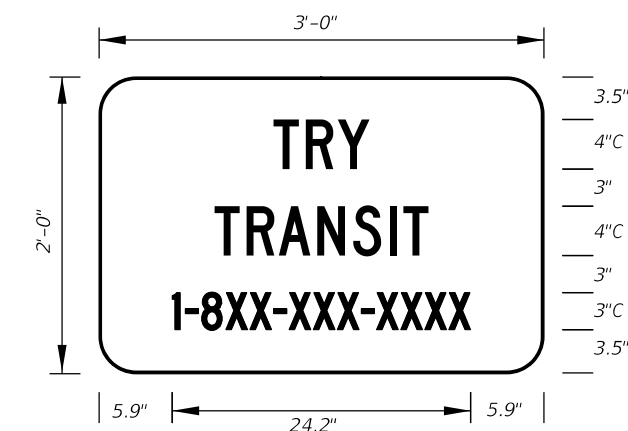

FTP-60-06
3' X 2'
3" Radii
4" and 3" Series C Legend
Blue Background
White Legend and Border
Design Project Manager or Transit Administrator will supply correct 1-8XX number.