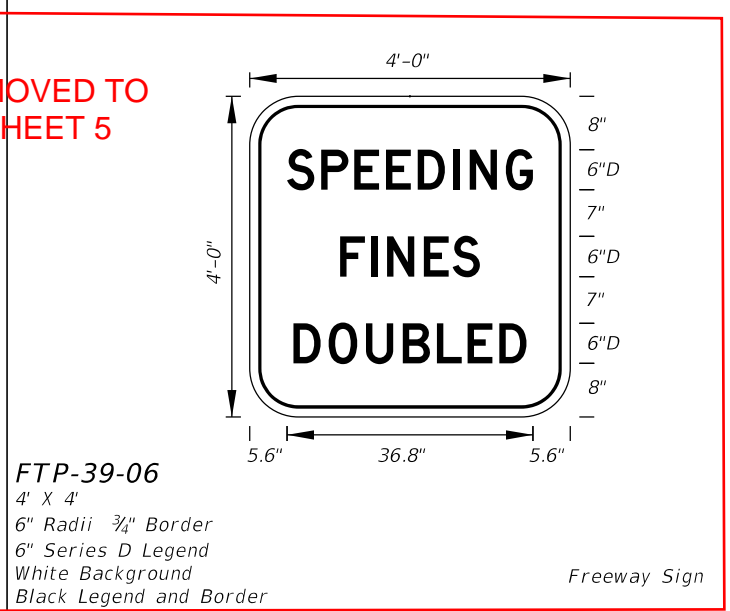

10/16/2017 2:45:32 PM

LAST REVISION	DESCRIPTION:
11/01/17	11/01/18