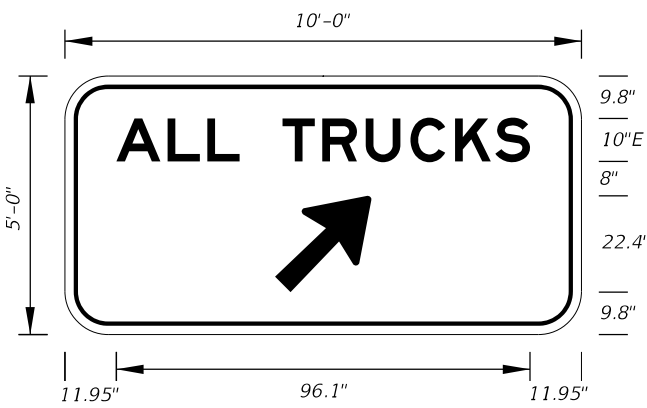

FTP-83-08
10'-0" X 5'-0"
8" Radii
10" Series E Legend
Green Background
White Legend