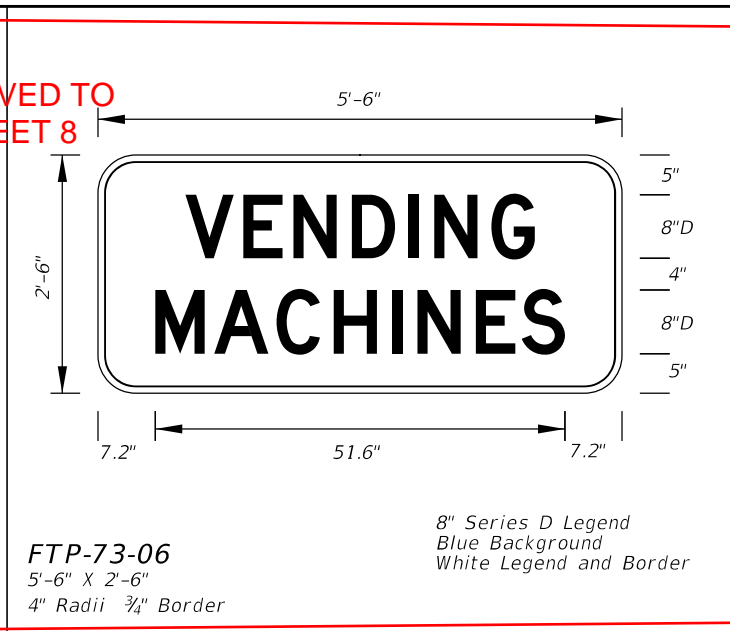

MOVED TO SHEET 8