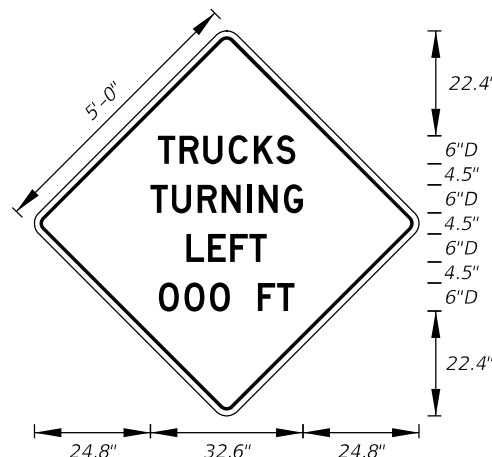

MOT-7-06
5' X 5'
2" Radii 3/4" Border
6" Series D Legend
Orange Background
Black Legend and Border