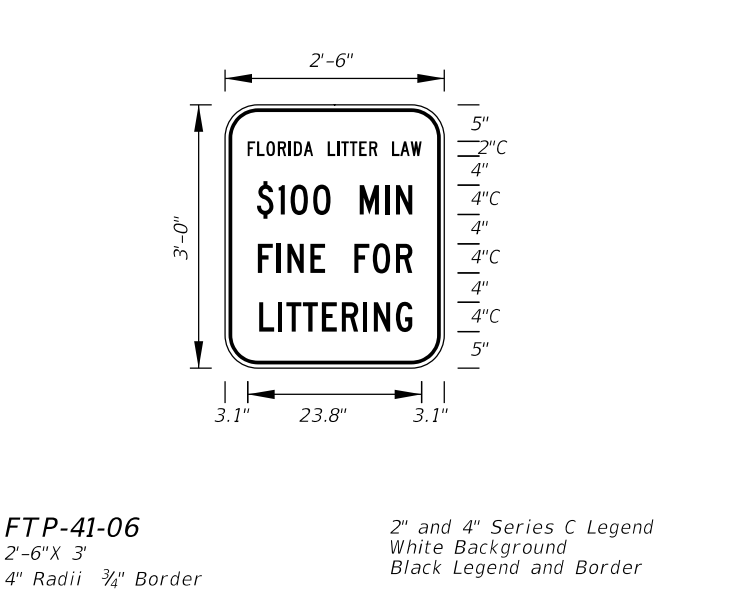

10/16/2017 2:45:32 PM

LAST REVISION	DESCRIPTION:
11/01/17	11/01/18