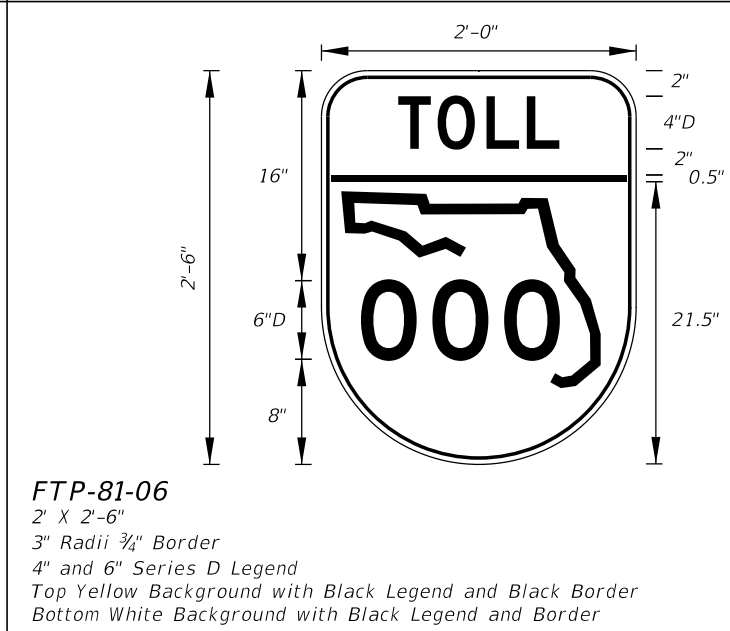

FTP-77-06
3' X 3'
5" Radii 3/4" Border
4" Series C Legend
White Background with Blue Circle Background
White Legend and Black Border

FTP-82-08
2' X 3'
1.5" Radii
5" Series D Legend
White Background
Black Legend and Border

FTP-81-06
2' X 2'-6"
3" Radii 3/4" Border
4" and 6" Series D Legend
Top Yellow Background with Black Legend and Black Border
Bottom White Background with Black Legend and Border