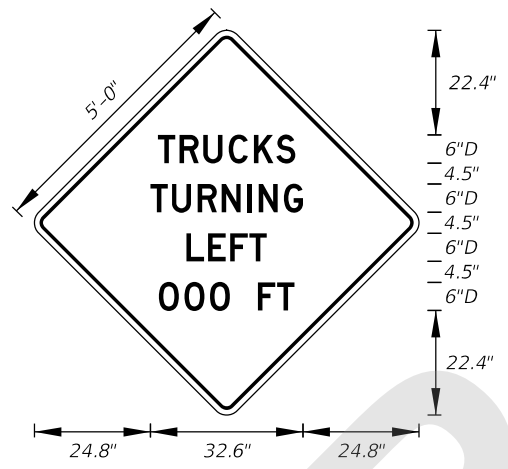

MOT-7-06
5' X 5'
2" Radii 3/4" Border
6" Series D Legend
Orange Background
Black Legend and Border