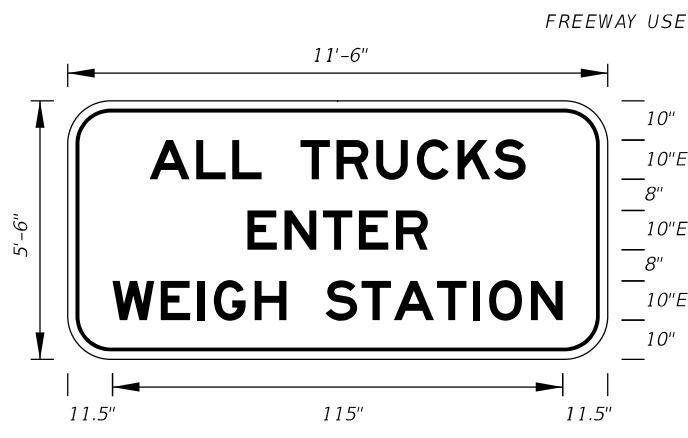

FTP-1-06
11'-6" X 5'-6"
9" Radii 2" Border

10" Series E Legend
White Background
Black Legend and Border