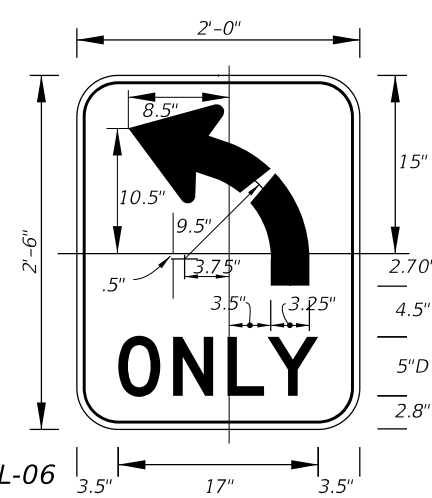

FTP-55L-06
2' X 2'-6"
3" Radii 5/8" Border
5" Series D Legend
White Background
Black Legend and Border

FTP-55R-06 for (Right Turn Arrow)