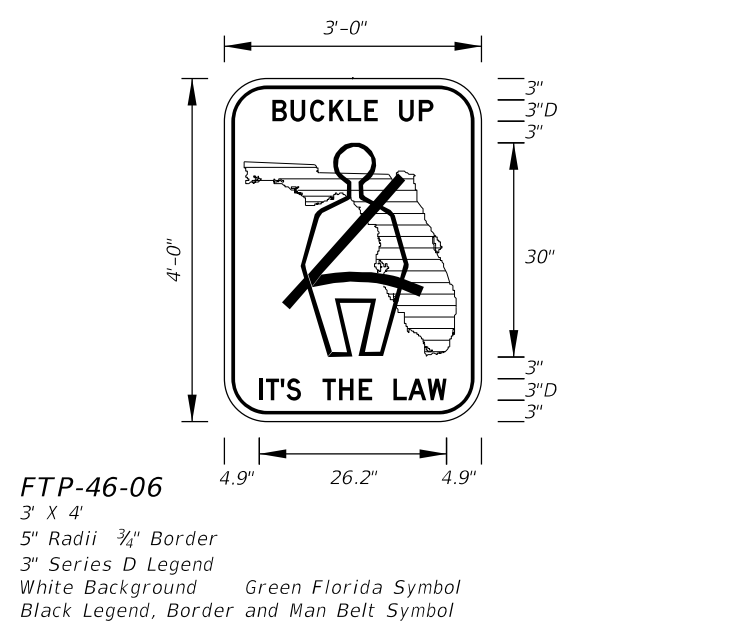

10/16/2017 2:45:32 PM

LAST REVISION	DESCRIPTION:
11/01/17	11/01/18