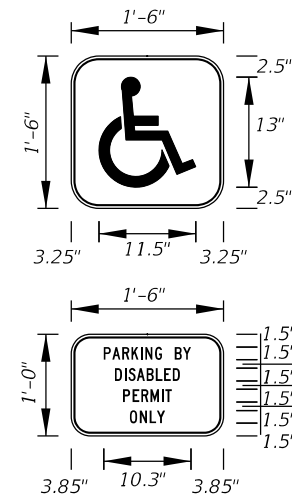

FTP-22-06
1' X 6"
1" Radii $\frac{3}{8}$ " Border
1" Series C Legend
White Background
Black Legend and Border

Supplemental Panel
for the FTP-20-06
and FTP-21-06 signs