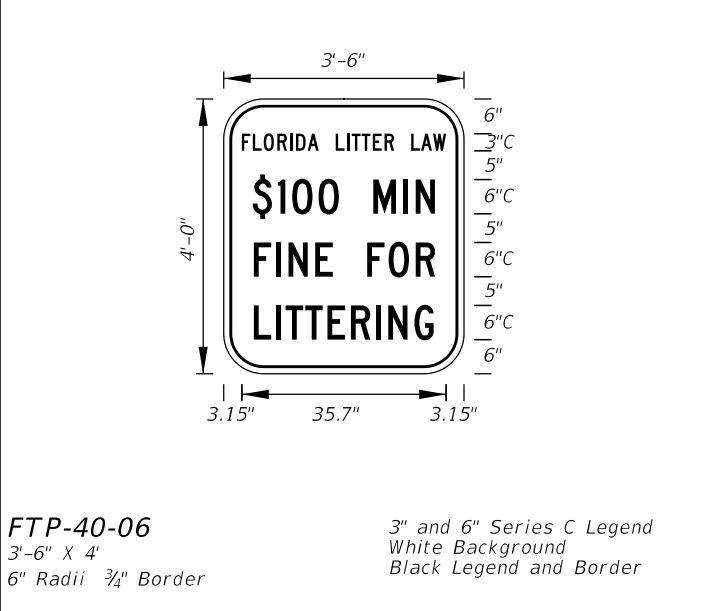

10/16/2017 2:45:32 PM

LAST REVISION	DESCRIPTION:
11/01/17	11/01/18