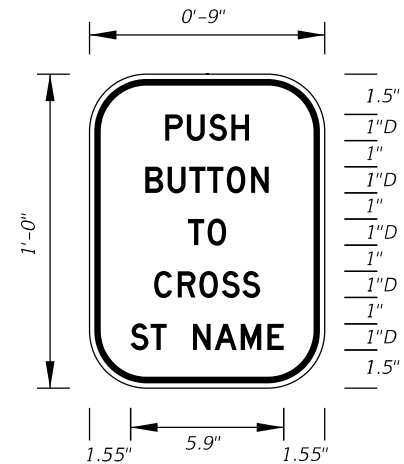

FTP-25-06
9' X 9'
2" Radii 3/8" Border
1" Series D Legend
White Background
Black Legend and Border