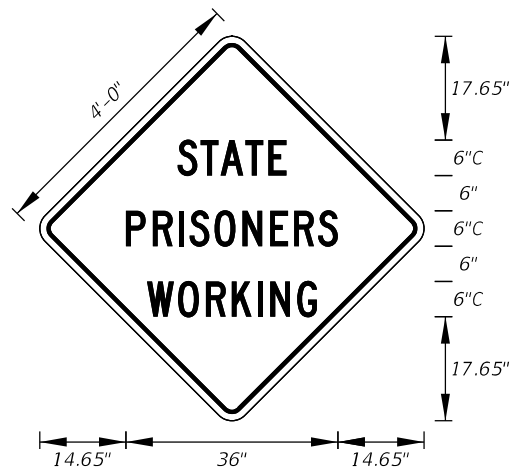

Moved to Sheet 10

MOT-10-06
4' X 4'
2" Radii 3/4" Border
6" Series C Legend
Orange Background
Black Legend and Border