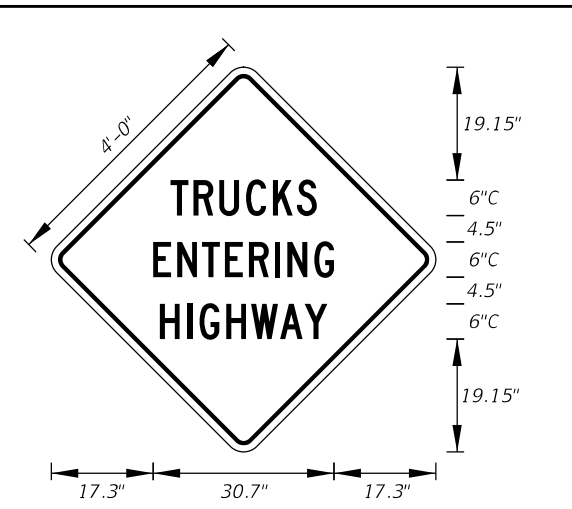

MOT-5-06
4' X 4'
2" Radii 3/4" Border
6" Series C Legend
Orange Background
Black Legend and Border