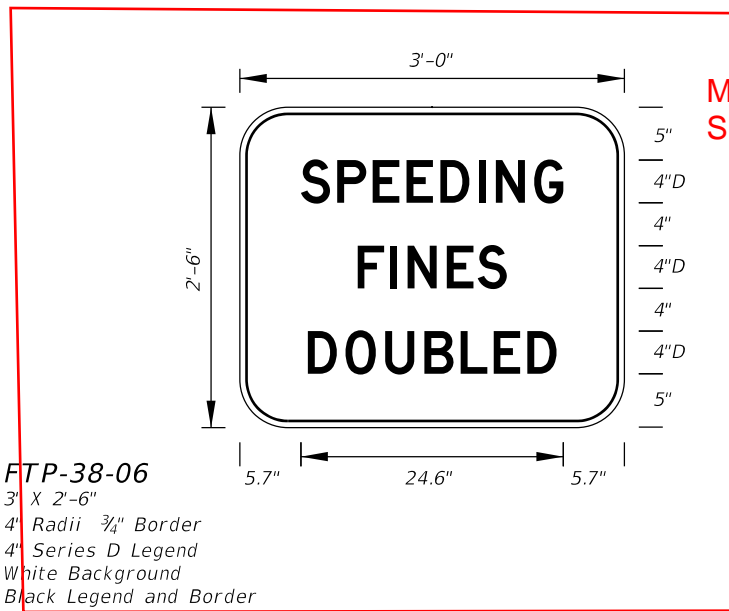

MOVED TO SHEET 5