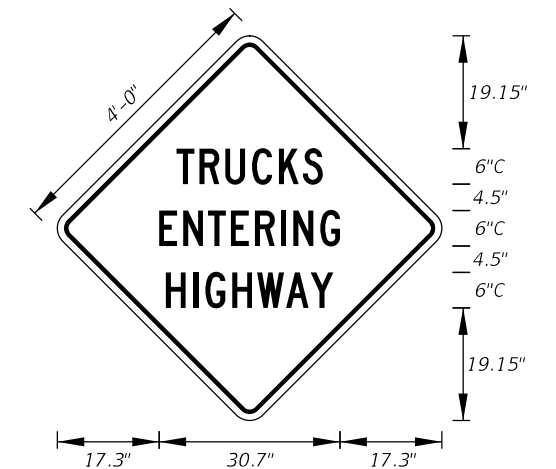

MOT-5-06
4' X 4'
2" Radii 3/4" Border
6" Series C Legend
Orange Background
Black Legend and Border