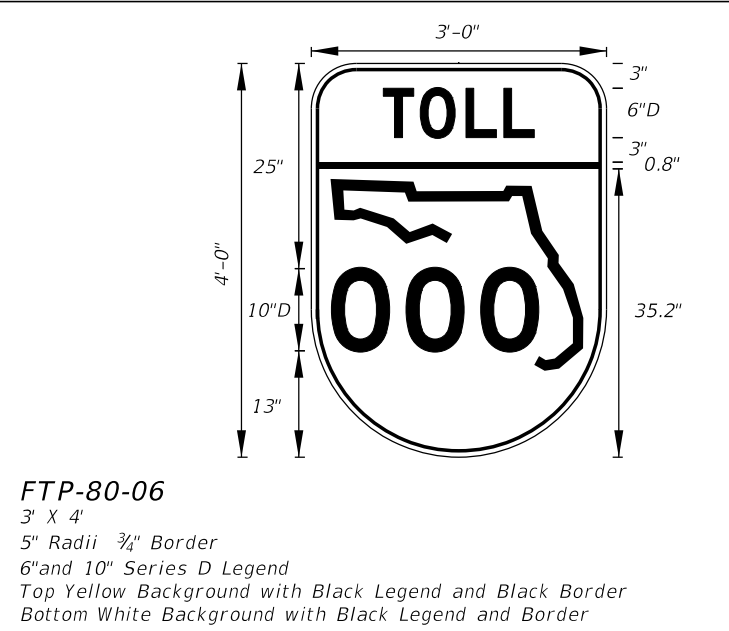

FTP-76-06
5'-6" X 1'-3"
1" Radii
8" Series D Legend
Blue Background
White Legend

FTP-81-06
2' X 2'-6"
3" Radii 3/4" Border
4" and 6" Series D Legend
Top Yellow Background with Black Legend and Black Border
Bottom White Background with Black Legend and Border

FTP-80-06
3' X 4'
5" Radii 3/4" Border
6" and 10" Series D Legend
Top Yellow Background with Black Legend and Black Border
Bottom White Background with Black Legend and Border