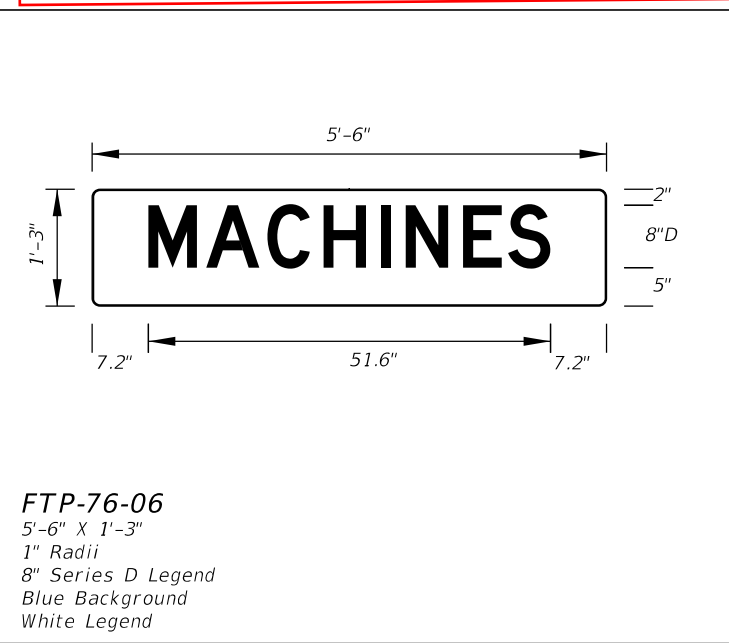

FTP-72-06
3' X 3'
2" Radii 3/4" Border
6" Series C Legend
Yellow Background
Black Legend and Border