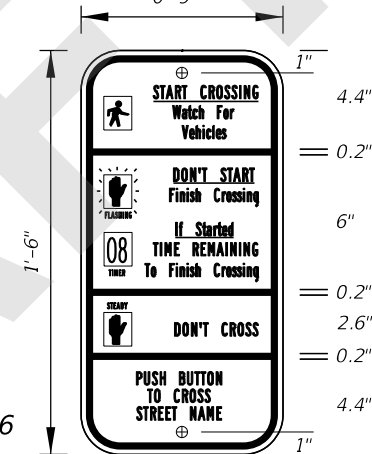

FTP-68B-06
9" X 1'-6"
1.5" Radii 3/4" Border
Series B Legend
White Background
Black Legend and Border

See Standard Highway Signs Manual, Sign R10-3b For Letter Size Spacing And Symbol Sizes.