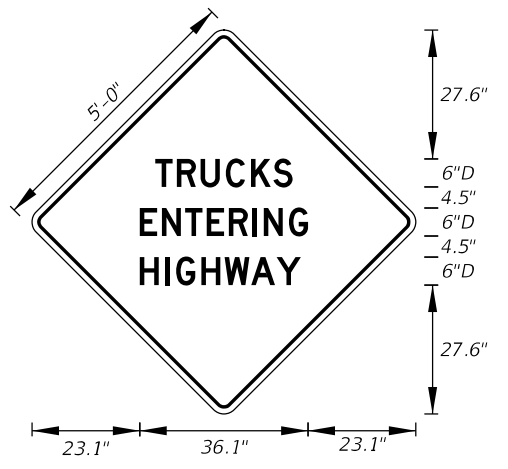

MOT-6-06
5' X 5'
2" Radii 3/4" Border
6" Series D Legend
Orange Background
Black Legend and Border