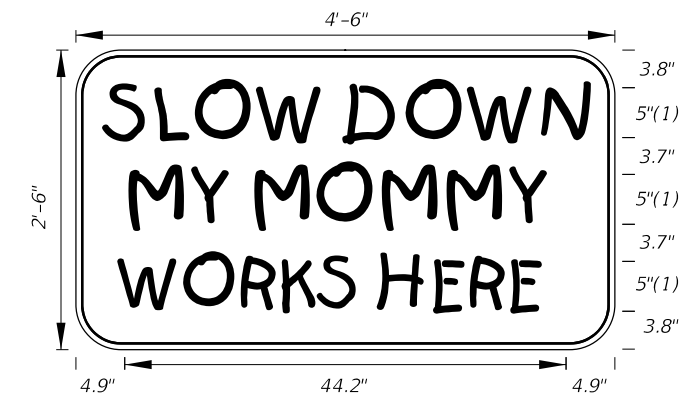

Moved to Sheet 10

10/16/2017 2:45:37 PM

LAST REVISION	DESCRIPTION:
11/01/17	11/01/18

FY 2018-19
STANDARD PLANS

SPECIAL SIGN DETAILS

INDEX
700-102
SHEET
11 of 11