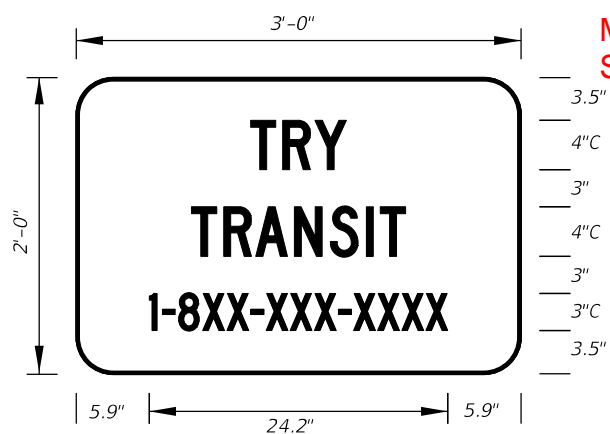

FTP-60-06
3' X 2'
3" Radii
4" and 3" Series C Legend
Blue Background
White Legend and Border

Design Project Manager or Transit Administrator will supply correct 1-8XX number.

MOVED TO SHEET 7