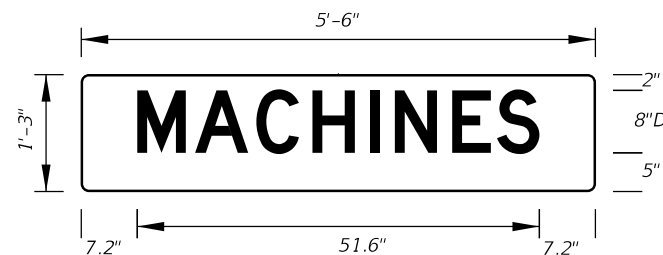

8/13/2018 8:26:47 AM

LAST REVISION	DESCRIPTION:
11/01/17	

**FTP-74-06**  
 5'-6" X 2'-6"  
 4" Radii 3/4" Border  
 6" Series D Legend  
 Blue Background  
 White Legend and Border

**FTP-75-06**  
 5'-6" X 1'-3"  
 1" Radii  
 6" Series D Legend  
 Blue Background  
 White Legend