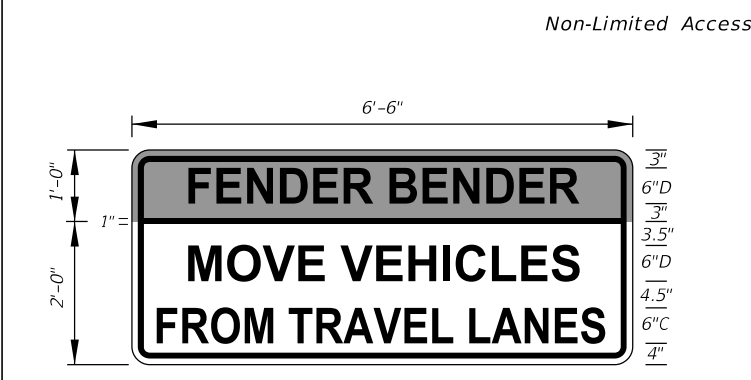

FTP-007A-25
6'-6" X 3'-0"
3" Radii 1" Border
TOP:
6" Series D Legend
Yellow Background
Black Legend and Border
Bottom:
6" Series D and
6" Series C Legend
White Background
Black Legend and Border