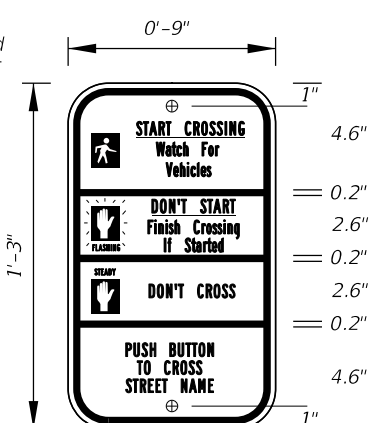

NOTES:
1. Sign mounting holes can be punched or field drilled with no obstruction to text or symbols from holes or bolts.
2. See MUTCD R10-3f for Letter Size, Spacing, and Symbol Sizes and Color

Series B Legend
White Background
Black Legend and Border