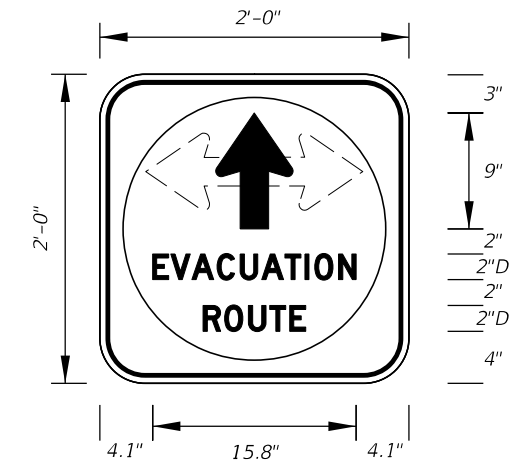

FTP-415-25
2'-0" X 2'-0"
1.5" Radii 3/4" Border
2" Series D Legend
White Background with Blue Circle
Background
White Legend and Black Border