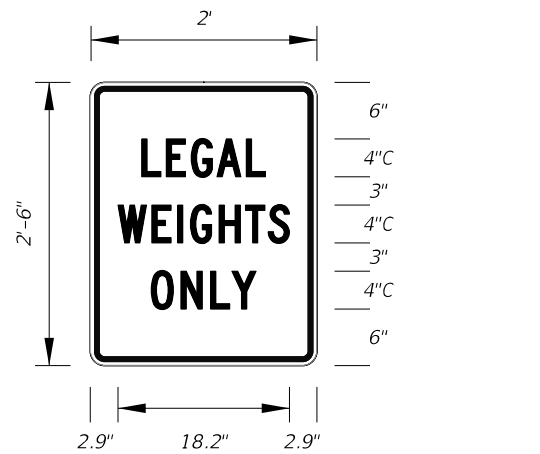

TTC-014-25
2'-0" X 2'-6"
1.5" Radii 3/4" Border
4" Series C Legend
White Background
Red Legend and Border