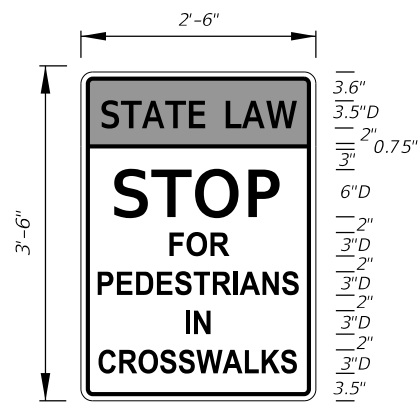

TOP:
3.5" Series D Legend
Fluorescent Yellow Green
Background
Black Legend and Border
Bottom:
6" and 3" Series D Legend
White Background
Black Legend and Border