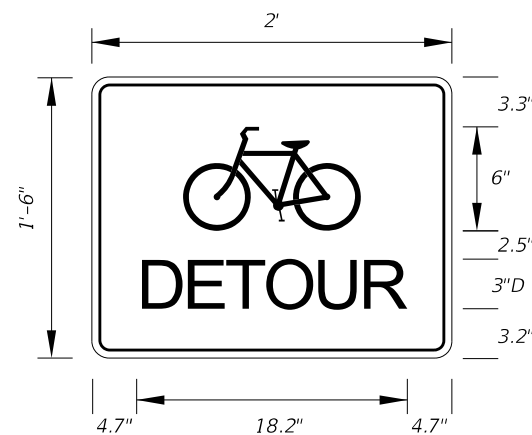

TTC-018-25
2'-0" X 1'-6"
1.5" Radii 1/2" Border
3" Series D Legend
Orange Background
Black Legend and Border

1/14/2026 7:16:39 AM