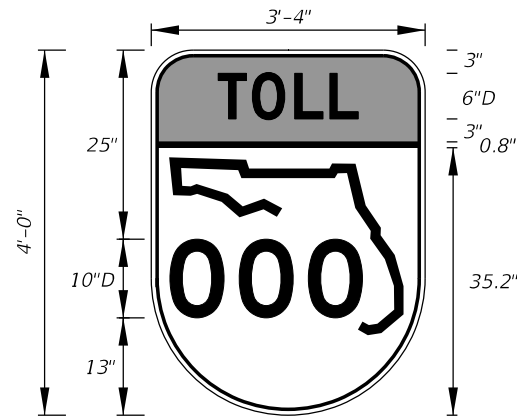

FTP-611A-25
3'-4" X 4'-0"
3" Radii 3/4" Border
TOP:
6" Series D Legend
Yellow Background
Black Legend and Border
BOTTOM:
10" Series D Legend
White Background
Black Legend and Border