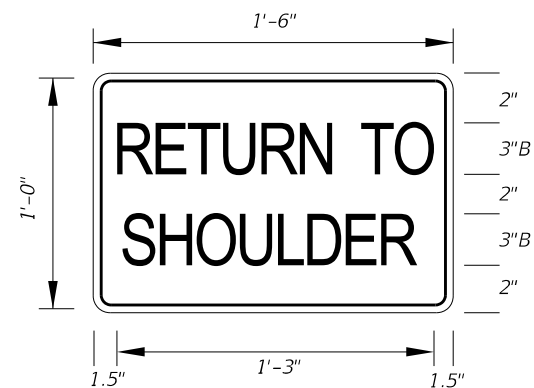

TTC-015-25
1'-6" X 1'-0"
1.5" Radii 1/4" Border
3" Series B Legend
Orange Background
Black Legend and Border