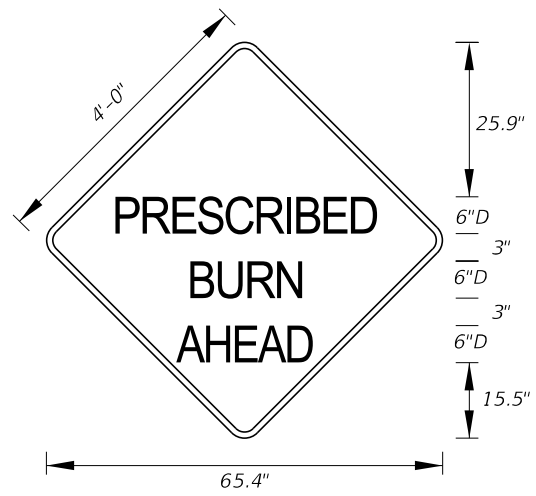

1/14/2026 7:16:13 AM

LAST REVISION	DESCRIPTION:
11/01/25	

Non-Limited Access

FTP-207-25
 3'-0" X 3'-0"
 1.5" Radii $\frac{3}{4}$ " Border

5" Series C Legend
 Yellow Background
 Black Legend and Border

Limited Access