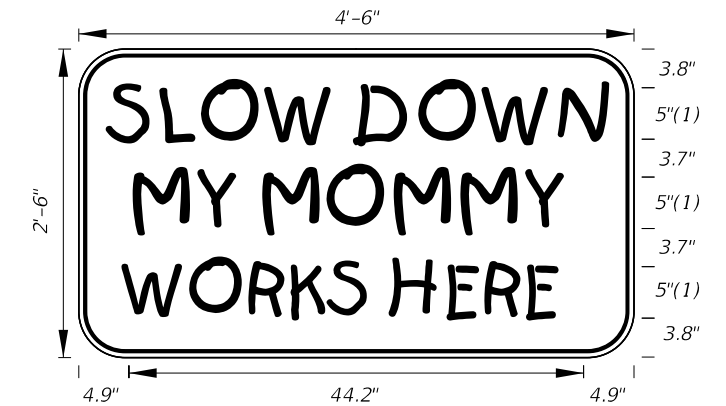

TTC-013-25
4'-6" X 2'-6"
3" Radii 3/4" Border
5" Kids Series Legend
Orange Background
Black Legend and Border