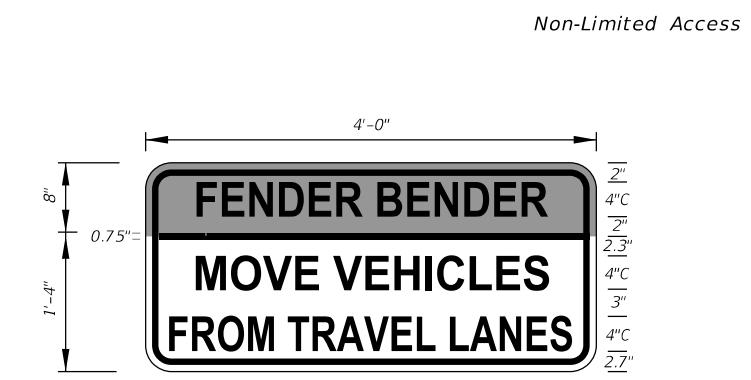

FTP-007-25
4'-0" X 2'-0"
1.5" Radii 0.75" Border
TOP:
4" Series C Legend
Yellow Background
Black Legend and Border
Bottom:
4" Series C Legend
White Background
Black Legend and Border