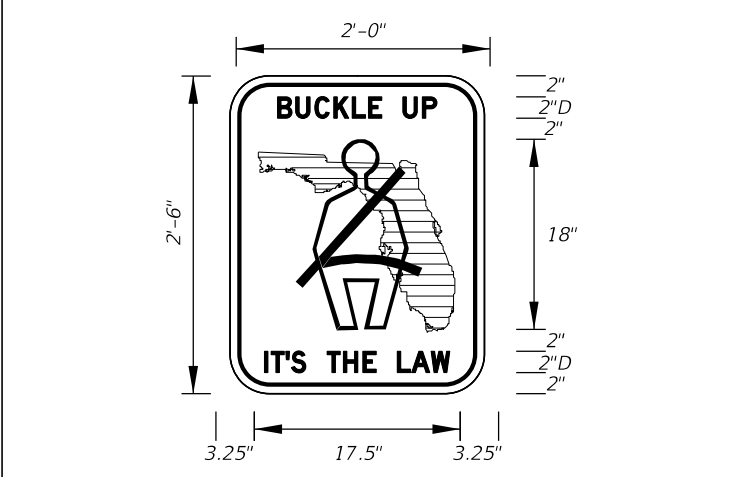

FTP-005-25
2'-0" X 2'-6"
1.5" Radii 5/8" Border
2" Series D Legend
White Background - Green Florida Symbol
Black Legend, Border and Man Belt Symbol