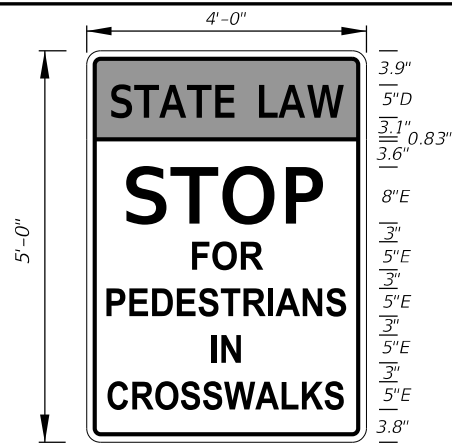

TOP:
5" Series D Legend
Fluorescent Yellow Green
Background
Black Legend and Border
Bottom:
8" and 5" Series E Legend
White Background
Black Legend and Border

FTP-027A-25
4'-0" X 5'-0"
3" Radii 3/4" Border