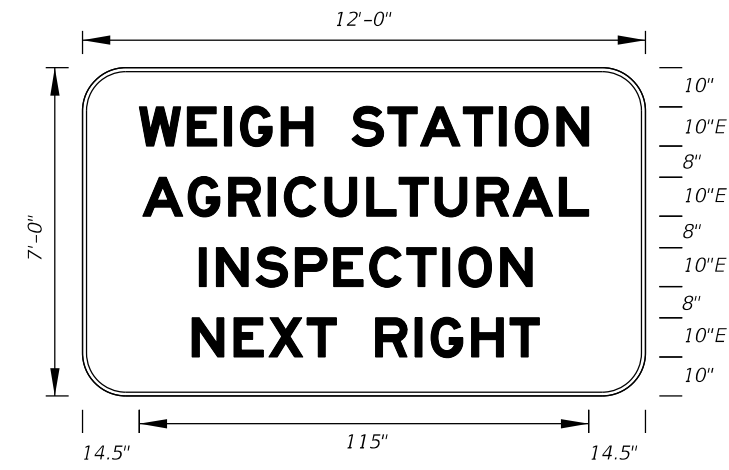

FTP-605R-25
FTP-605L-25
10'-0" X 5'-0"
9" Radii 2" Border
10" Series E Legend
Green Background
White Legend and Border

FTP-604R-25
FTP-604L-25
12'-0" X 7'-0"
9" Radii 2" Border
10" Series E Legend
Green Background
White Legend and Border

NOTE:
Use FTP-604L-25 for "NEXT LEFT".