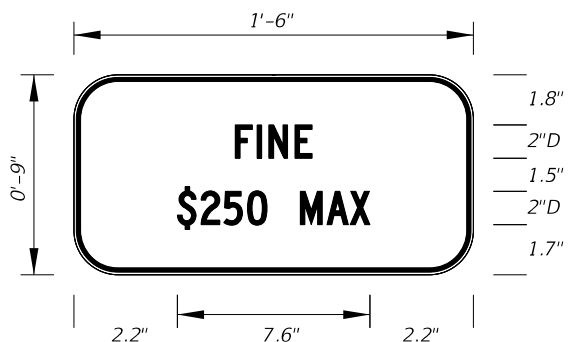

FTP-019A-25
1'-6" X 9"
1.5" Radii $\frac{3}{8}$ " Border
2" Series D Legend
White Background
Black Legend and Border