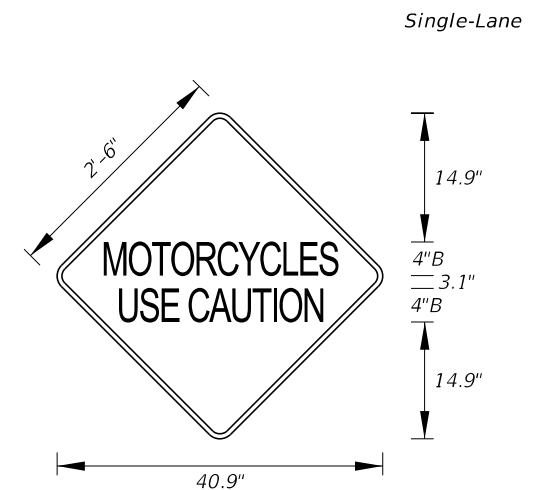

FTP-206-25
2'-6" X 2'-6"
1.5" Radii 3/4" Border
4" Series B Legend
Yellow Background
Black Legend and Border