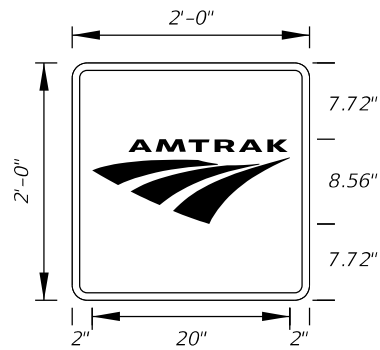

Non-Limited Access

FTP-614-25
2'-0" X 2'-0"
1.5" Radii 3/4" Border