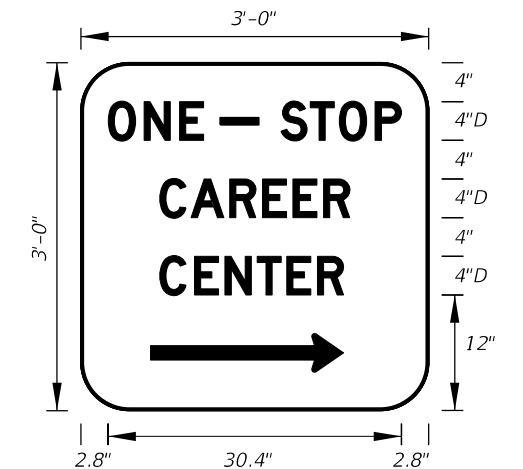

FTP-602A-25
6'-6" X 2'-0"
1.5" Radii 2" Border
10" Series E Legend
Green Background
White Legend and Border

FTP-606-25
3'-0" X 3'-0"
1.5" Radii 2" Border
4" Series D Legend
Green Background
White Legend and Border