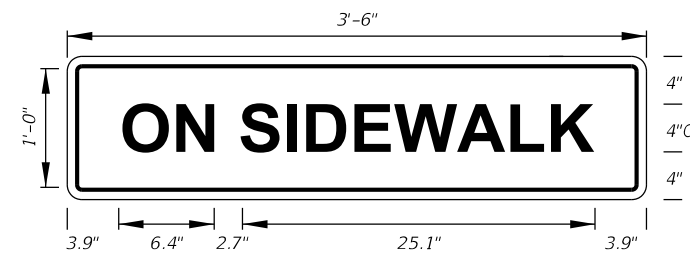

FTP-205-25
3'-6" X 1'-0"
1.5" Radii 3/4" Border
4" Series C Legend
Yellow Background
Black Legend and Border