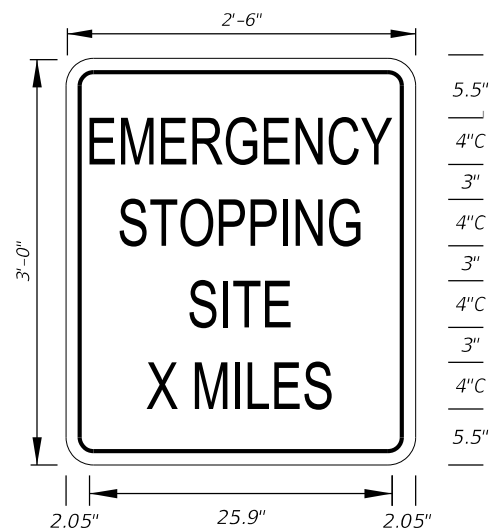

FTP-008-25
15'-0" X 8'-6"
9" Radii 1.5" Border

FTP-012-25
2'-6" X 3'-0"
1.5" Radii 3/4" Border
4" Series C Legend
White Background
Black Legend and Border