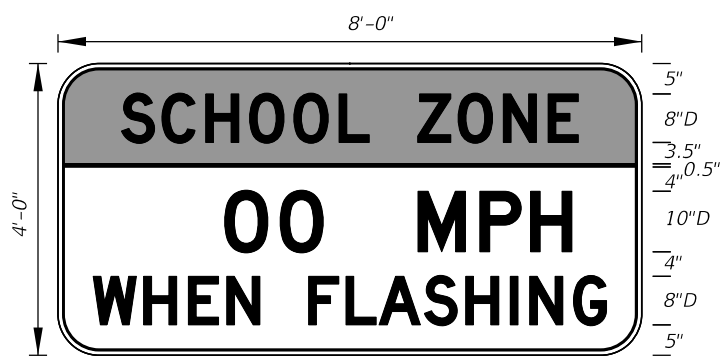

NOTE:
Supplemental Panel for the
FTP-018-25 sign

NOTE:
Supplemental Panel for the
FTP-018-25 sign

FTP-021-25
2'-0" X 2'-6"
1.5" Radii $\frac{1}{2}$ " Border
4" Series C Legend 80% Spacing
White Background
Black Legend and Border

Freeway Sign

7:16:04 AM
1/14/2026

LAST REVISION 11/01/25

REVISION DESCRIPTION:

FY 2026-27
STANDARD PLANS

SPECIAL SIGN DETAILS

INDEX
700-102

SHEET
4 of 21