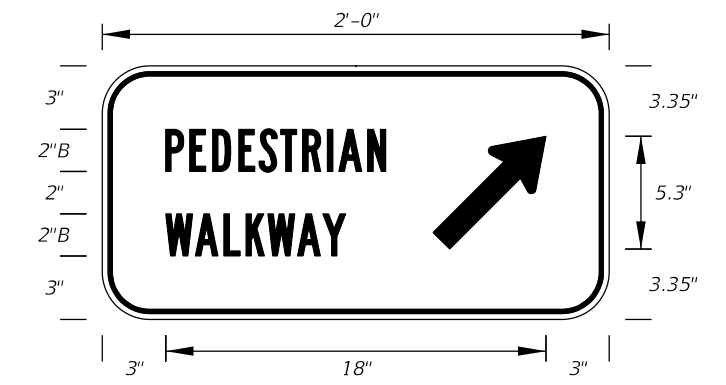

TTC-017R-25
TTC-017L-25
2'-0" X 1'-0"
1.5" Radii 3/4" Border
2" Series B Legend
White Background
Black Legend and Border

NOTE:
Use TTC-017L-25 for "LEFT ARROW".