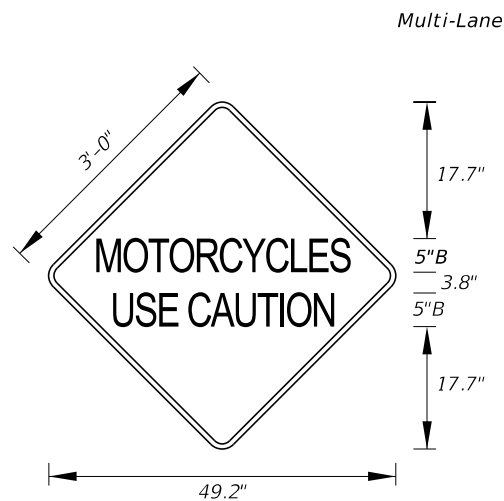

FTP-206A-25
3'-0" X 3'-0"
1.5" Radii 3/4" Border
5" Series B Legend
Yellow Background
Black Legend and Border