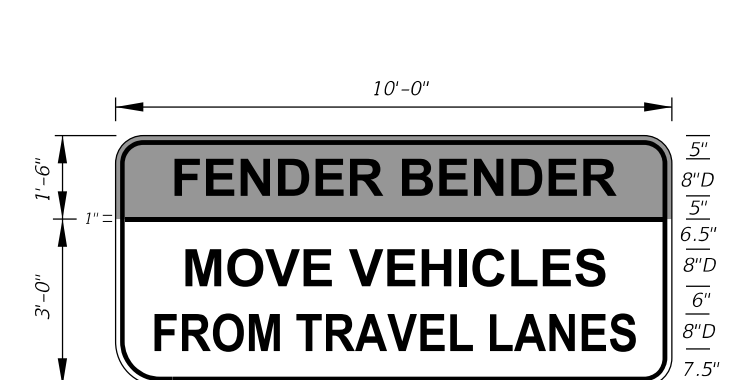

FTP-007B-25
10'-0" X 4'-6"
6" Radii X 1" Border
TOP:
8" Series D Legend
Yellow Background
Black Legend and Border
Bottom:
8" Series D Legend
White Background
Black Legend and Border

1/14/2026 7:15:59 AM