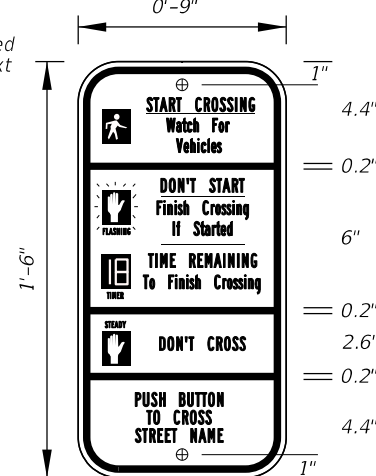

Series B Legend
White Background
Black Legend and Border

NOTES:
1. Sign mounting holes can be punched or field drilled with no obstruction to text or symbols from holes or bolts.
2. See MUTCD R10-3i for Letter Size, Spacing, and Symbol Sizes and Color

Series B Legend
White Background
Black Legend and Border