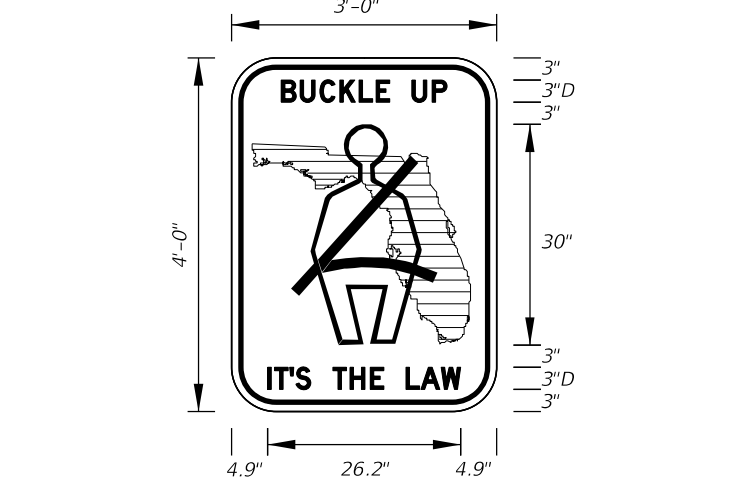

FTP-003-25
3'-6" X 2'-0"
1.5" Radii 3/4" Border
4" Series E Legend
White Background
Black Legend and Border

FTP-005A-25
3'-0" X 4'-0"
1.5" Radii 3/4" Border
3" Series D Legend
White Background - Green Florida Symbol
Black Legend, Border and Man Belt Symbol