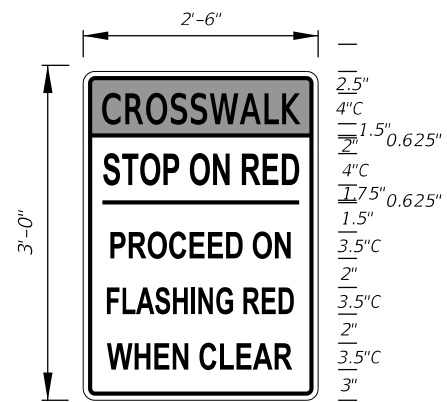

TOP:
4" Series C Legend
Yellow Background
Black Legend and Border
Bottom:
3.5" Series C Legend
White Background
Black Legend and Border

FTP-028-25
2'-6" X 3'-0"
1.5" Radii 3/8" Border