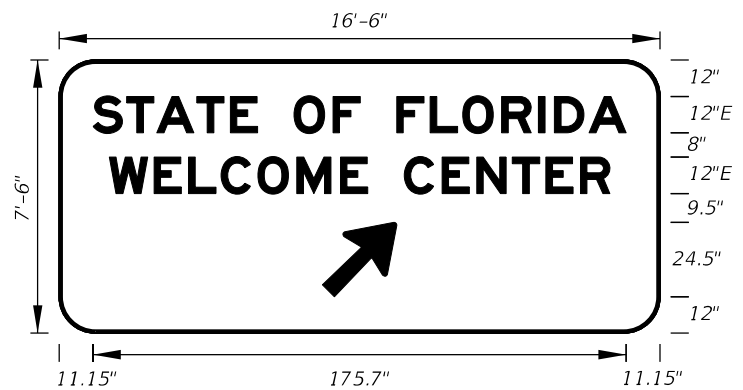

FTP-400-25
11'-0" X 4'-6"
6" Radii 2" Border
8" Series E Legend
Blue Background
White Legend and Border