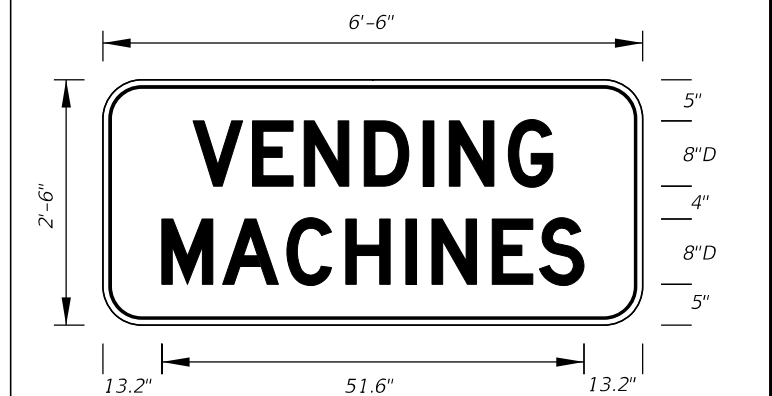

FTP-409-25
6'-6" X 2'-6"
3" Radii 3/4" Border
8" Series D Legend
Blue Background
White Legend and Border

7:16:17 AM
1/14/2026