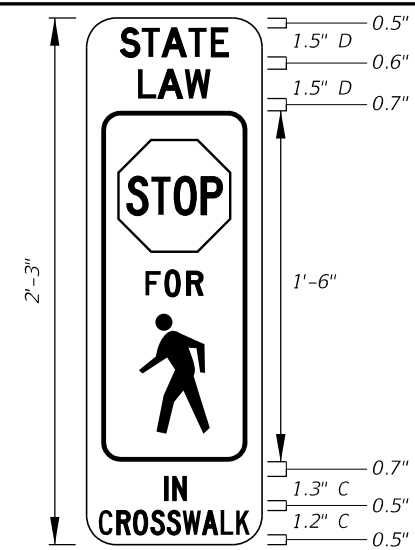

1.5" Series D Series and
1.3" and 1.2" Series C Legend
White on Yellow
Black Legend and Border