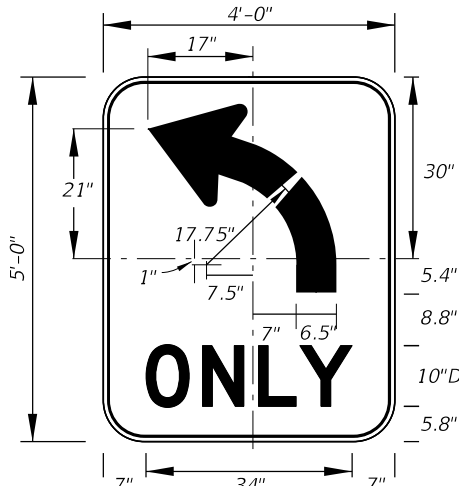

FTP-031-25
0'-9" X 1'-3"
1.5" Radii 3/4" Border

10" Series D Legend
White Background
Black Legend and Border

FTP-034AL-25
FTP-034AR-25
4'-0" X 5'-0"
3" Radii 3/4" Border

Note: Use FTP-034AR for RIGHT TURN ONLY