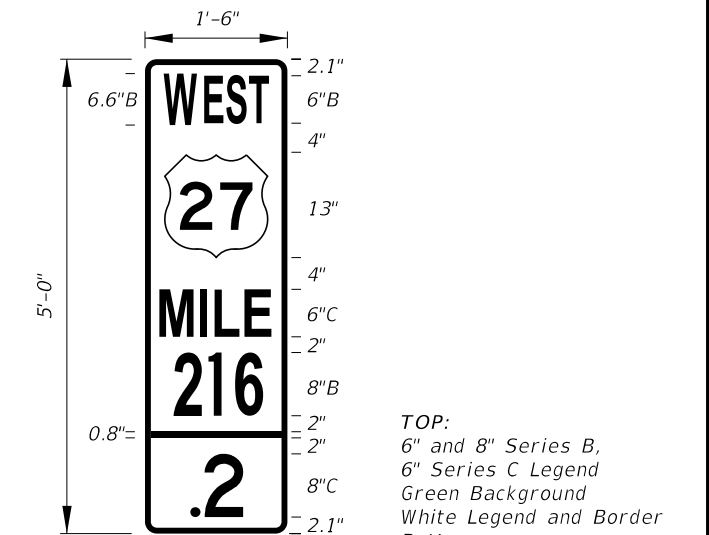

FTP-605R-25
FTP-605L-25
10'-0" X 5'-0"
9" Radii 2" Border
10" Series E Legend
Green Background
White Legend and Border

FTP-609-25
1'-6" X 5'-0"
1.5" Radii 3/4" Border
6" and 8" Series B,
6" Series C Legend
Green Background
White Legend and Border
Bottom:
8" Series C Legend
Green Background
White Legend and Border

TOP:
6" and 8" Series B,
6" Series C Legend
Green Background
White Legend and Border
Bottom:
8" Series C Legend
Green Background
White Legend and Border

1/14/2026 7:16:27 AM

LAST REVISION	DESCRIPTION:
11/01/25	

FY 2026-27
STANDARD PLANS

SPECIAL SIGN DETAILS

INDEX	SHEET
700-102	14 of 21