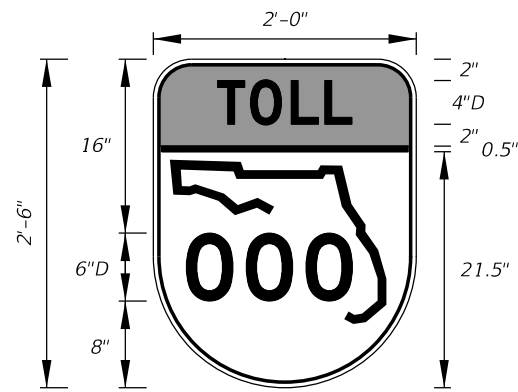

FTP-611-25
2'-0" X 2'-6"
1.5" Radii 3/4" Border
TOP:
4" Series D Legend
Yellow Background
Black Legend and Border
BOTTOM:
6" Series D Legend
White Background
Black Legend and Border