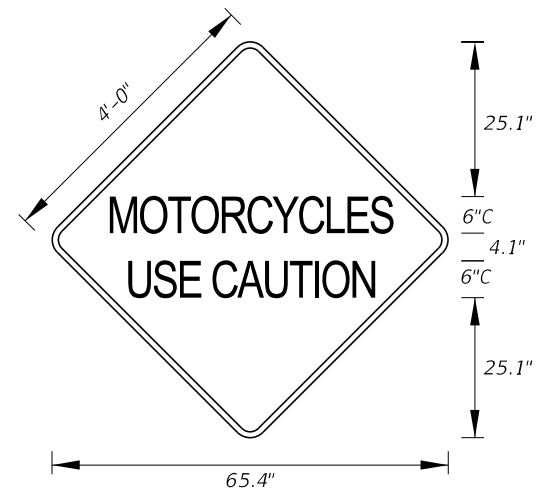

TTC-020B-25
4'-0" x 4'-0"
1.5" Radii 3/4" Border
6" Series C Legend
Pink Background
Black Legend and Border

1/14/2026 7:16:41 AM

LAST REVISION 11/01/25	REVISION	DESCRIPTION:

FY 2026-27
STANDARD PLANS

SPECIAL SIGN DETAILS

INDEX
700-102

SHEET
21 of 21