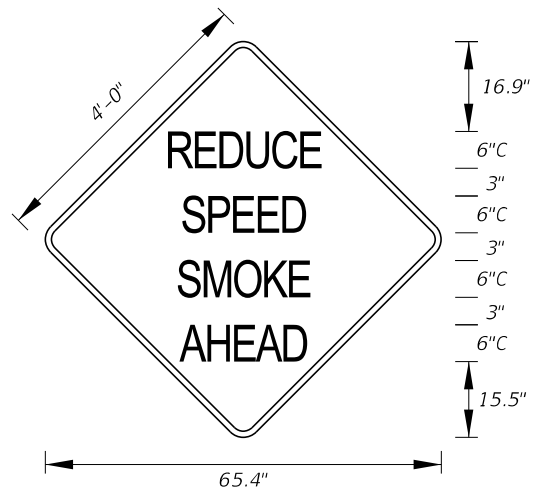

TTC-019A-25
4'-0" x 4'-0"
3" Radii 3/4" Border
6" Series C Legend
Pink Background
Black Legend and Border