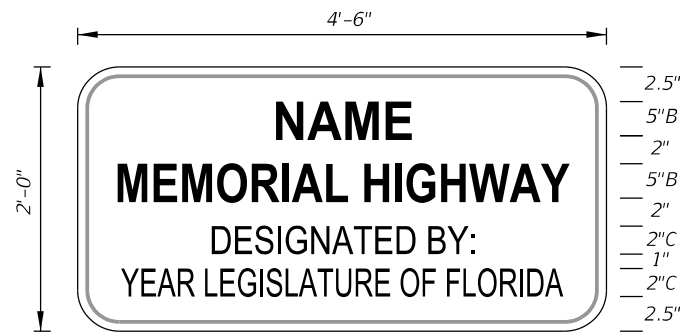

FTP-800-25
4'-6" X 2'-0"
1.5" Radii 1/2" Border
5" Series B Legend
2" Series C Legend
Brown Background
Yellow Legend and Border