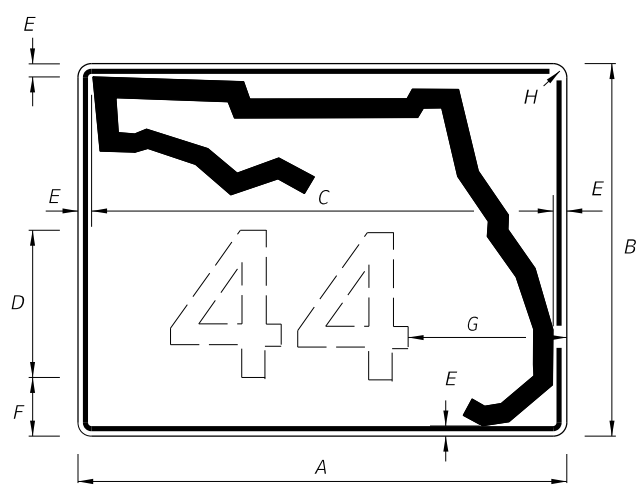

INDEPENDENT USE FOR FREEWAY

1 OR 2 DIGITS