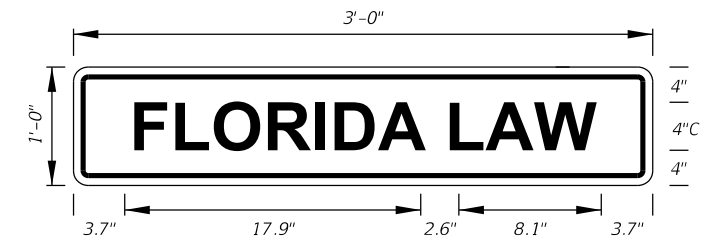

FTP-037-25
3'-0" X 1'-0"
1.5" Radii 0.4" Border
4" Series C Legend
Fluorescent Yellow Green
Background
Black Legend and Border

1/14/2026 7:16:11 AM

LAST REVISION 11/01/25	REVISION	DESCRIPTION:	 FY 2026-27 STANDARD PLANS	SPECIAL SIGN DETAILS	INDEX 700-102	SHEET 6 of 21