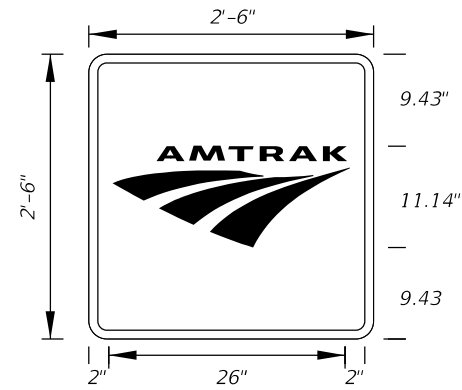

FTP-613-25 - COUNTY ROUTE MARKER (M1-6)

1/14/2026 7:16:31 AM

Non-Limited Access

FTP-614-25
2'-0" X 2'-0"
1.5" Radii 3/4" Border

Green Background
White Legend, Border
and Symbol

Limited Access

FTP-614A-25
2'-6" X 2'-6"
1.5" Radii 3/4" Border