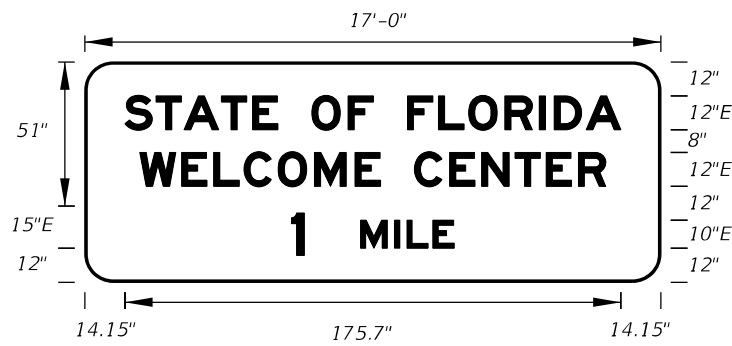

FTP-405-25
16'-0" X 7'-0"
9" Radii 2" Border
13.3 and 10" Series E Legend
Blue Background
White Legend and Border

FTP-409-25
6'-6" X 2'-6"
3" Radii 3/4" Border
8" Series D Legend
Blue Background
White Legend and Border

7:16:17 AM
1/14/2026