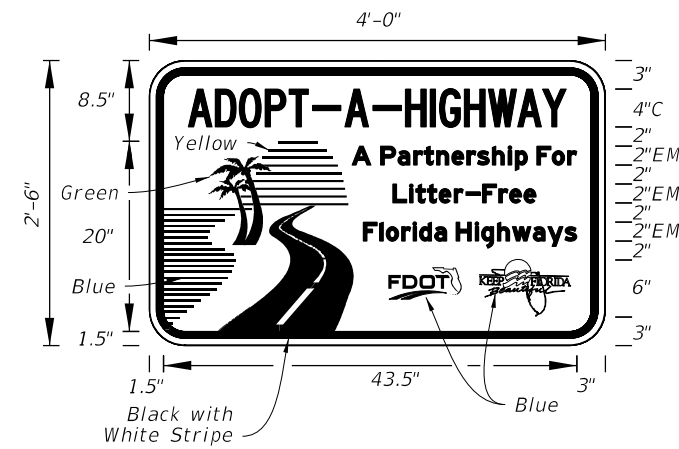

FTP-800A-25
4'-6" X 2'-6"
1.5" Radii 1/2" Border
5" Series B Legend
2" Series C Legend
Brown Background
Yellow Legend and Border

FTP-801-25
4'-0" X 2'-6"
1.5" Radii 3/4" Border
4" Series C Legend and
2" Series EM Legend
White Background
Blue Legend and Border