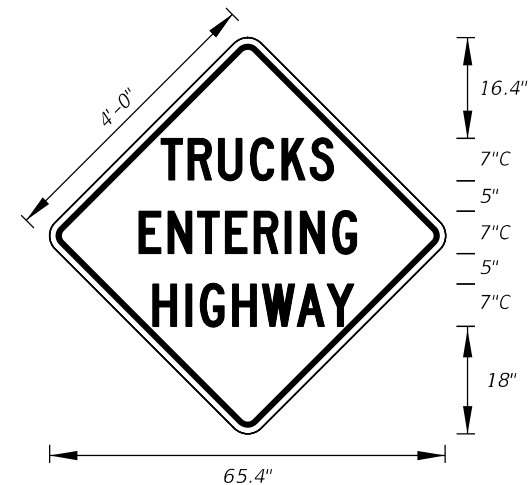

TTC-003-25
4'-0" X 4'-0"
3" Radii 3/4" Border
7" Series C Legend
Orange Background
Black Legend and Border