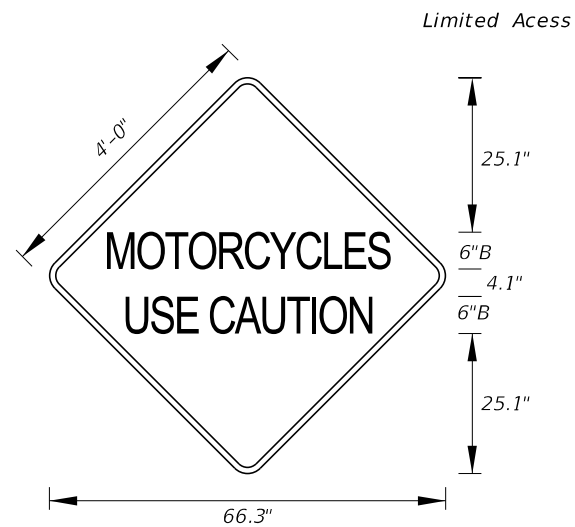

FTP-204-25
2'-0" X 1'-0"
1.5" Radii 3/4" Border
4" Series C Legend
Yellow Background
Black Legend and Border

FTP-206B-25
4'-0" X 4'-0"
3" Radii 3/4" Border
6" Series B Legend
Yellow Background
Black Legend and Border

1/14/2026 7:16:13 AM

LAST REVISION	DESCRIPTION:
11/01/25