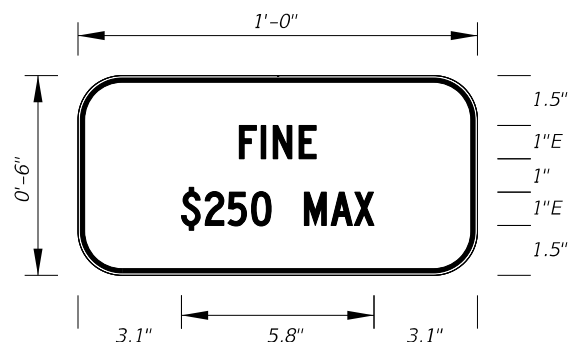

NOTE:
Supplemental Panel for the
FTP-018-25 sign

FTP-019-25
1'-0" X 6"
1.5" Radii $\frac{3}{8}$ " Border
1" Series E Legend
White Background
Black Legend and Border

NOTE:
Supplemental Panel for the
FTP-018-25 sign