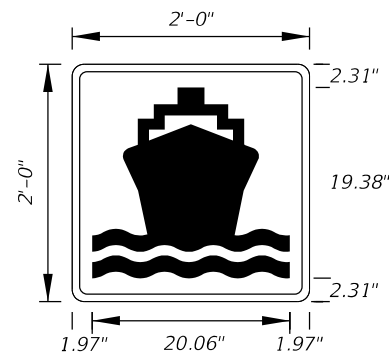

FTP-616-25
2'-0" X 2'-0"
1.5" Radii 3/4" Border

Green Background
White Legend, Border
and Symbol

Limited Access