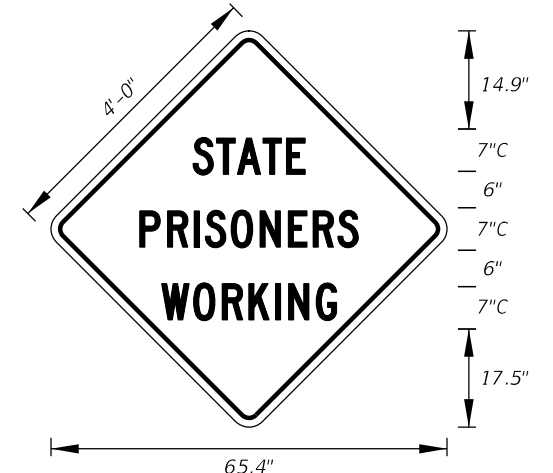

TTC-007-25
4'-0" X 4'-0"
3" Radii 3/4" Border
7" Series C Legend
Orange Background
Black Legend and Border