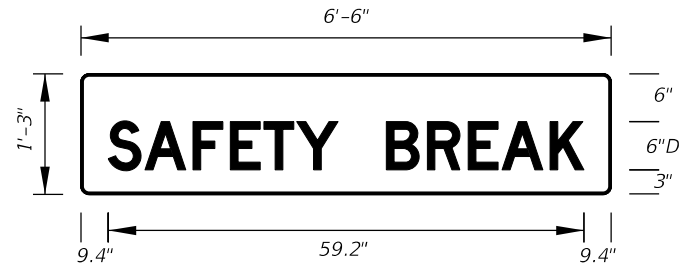

1/14/2026 7:16:19 AM

LAST REVISION	DESCRIPTION:
11/01/25