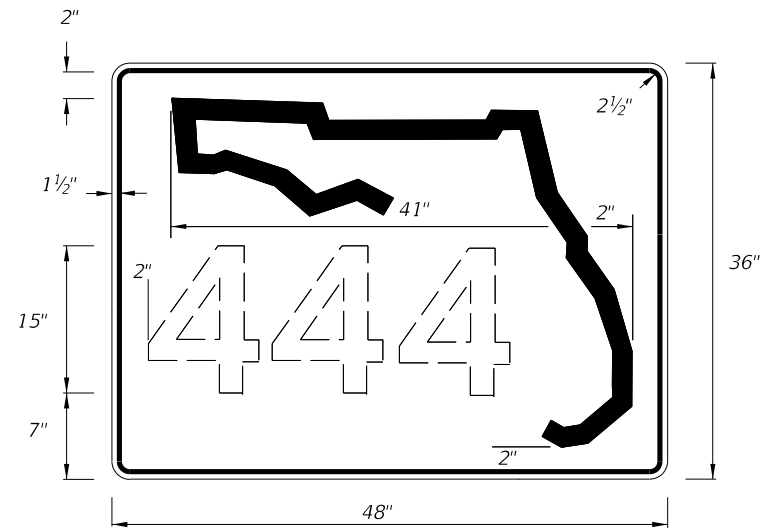

DIGITS	NUMERAL SIZE	SERIES LEGEND	PANEL SIZE
1-3	15"	C	48" x 36"
4	12"	C	48" x 36"

NOTES:

1. Stroke width of State Outline shall be 1".
2. 2 1/2" Radii