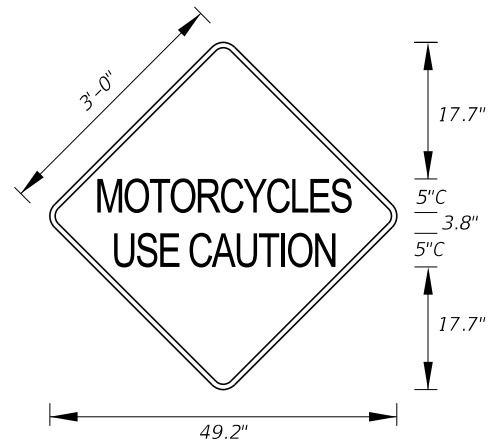

TTC-020A-25
3'-0" x 3'-0"
1.5" Radii 3/4" Border
5" Series C Legend
Pink Background
Black Legend and Border