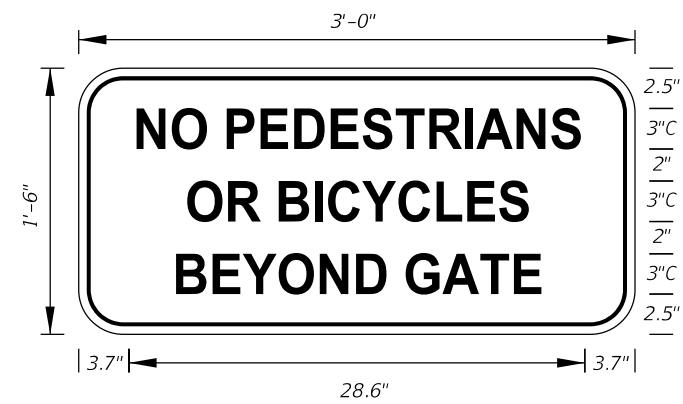

FTP-036-25
3'-0" X 1'-6"
1.5" Radii 0.5" Border
3" Series C Legend and
White Background
Black Legend and Border