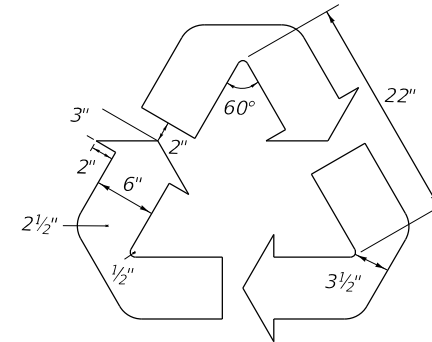

Detail for **FTP-607-25** and **FTP-608-25**