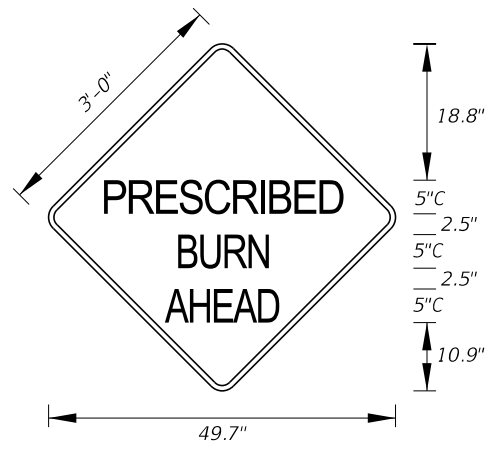

Non-Limited Access

FTP-207-25
3'-0" X 3'-0"
1.5" Radii $\frac{3}{4}$ " Border