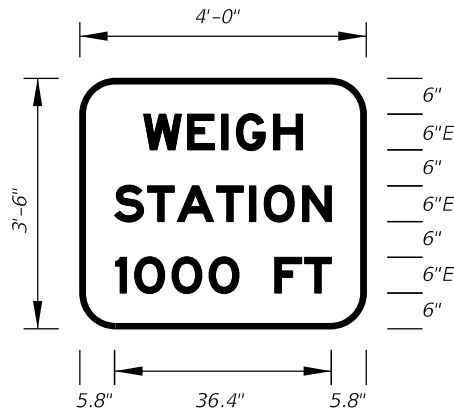

Other Than Freeway Use

FTP-600-25
4'-0" X 3'-6"
1.5" Radii 2" Border
6" Series E Legend
Green Background
White Legend and Border

Other Than Freeway Use