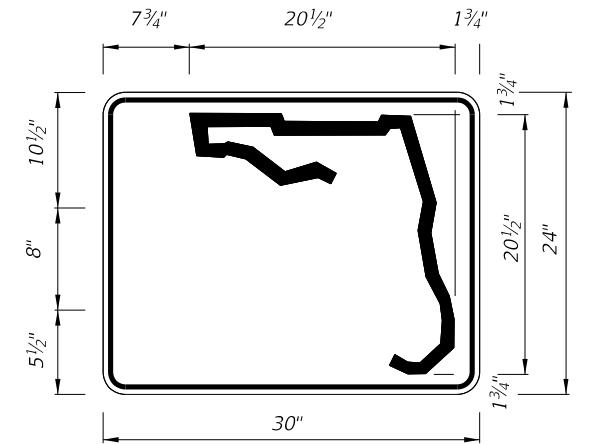

DIGITS	NUMERAL SIZE	SERIES LEGEND	PANEL SIZE
1-2	10"	D	24" x 24"

3 or 4 DIGITS

DIGITS	NUMERAL SIZE	SERIES LEGEND	PANEL SIZE
3	8"	D	30" x 24"
4	8"	C	30" x 24"

NOTES:

- Stroke width of State Outline shall be 1".
- The 24" X 24" panel shall only be used for a 3 digit route when the panel is to be used on a sign cluster with other 24" X 24" panels.
- 1 1/2" Radii