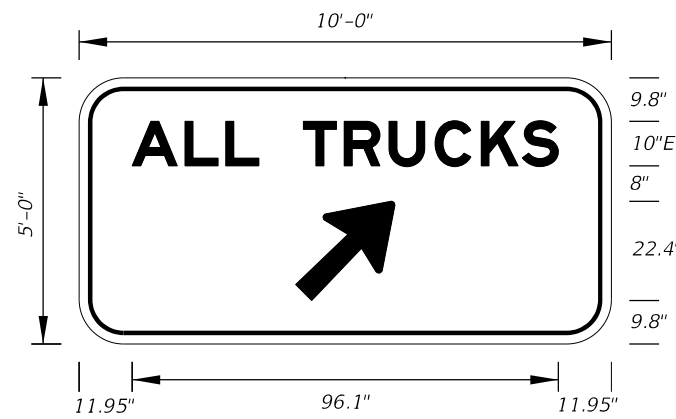

FTP-602-25
4'-0" X 1'-6"
1.5" Radii 2" Border
6" Series E Legend
Green Background
White Legend and Border

NOTE:
Use FTP-605L-25 for "LEFT ARROW".