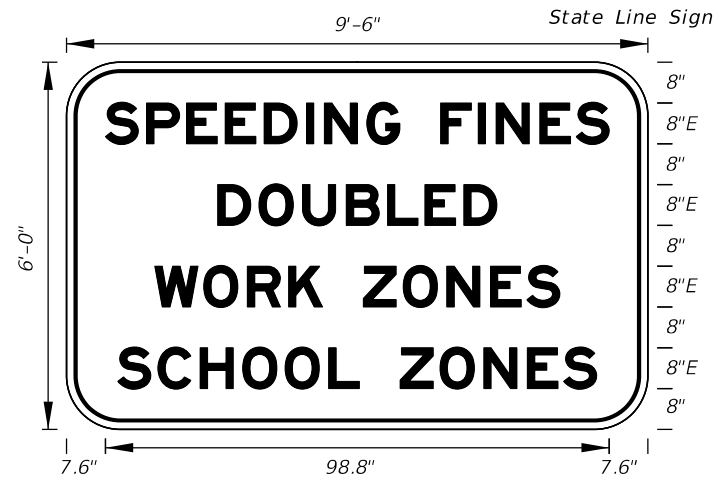

FTP-020-25
9'-6" X 6'-0"
9" Radii 2" Border
8" Series E Legend
White Background
Black Legend and Border