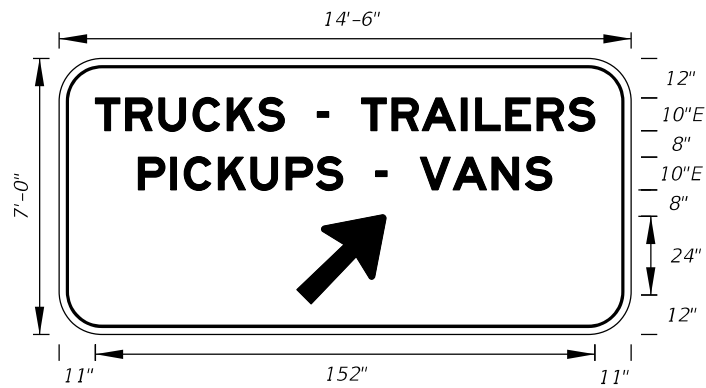

FTP-603R-25
FTP-603L-25
14'-6" X 7'-0"
9" Radii 2" Border
10" Series E Legend
Green Background
White Legend and Border

NOTE:
Use FTP-603L-25 for "LEFT ARROW".