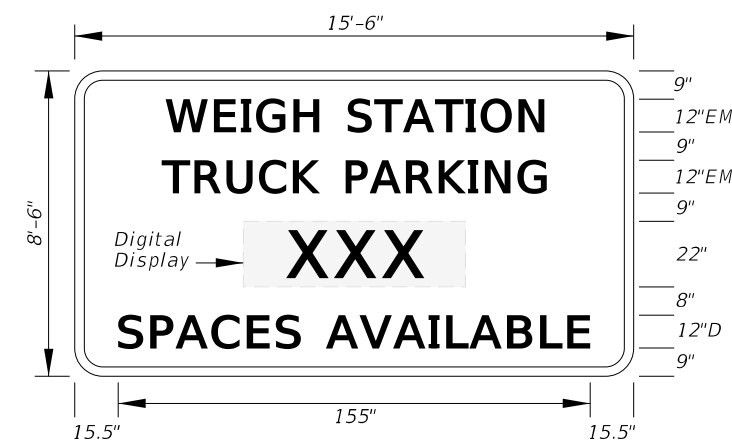

FTP-403-25
6' 0" X 5'-6"
6" Radii 2" Border
8" Series E Legend
Blue Background
White Legend and Border

FTP-407-25
15'-6" X 8'-6"
12" Radii 2" Border
12" Series EM Legend
12" Series D Legend
Blue Background
White Legend and Border