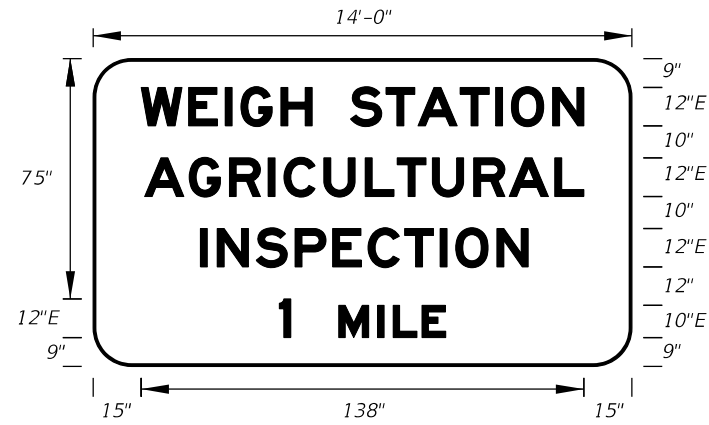

FTP-601-25
14'-0" X 8'-0"
9" Radii 2" Border
12" and 10" Series E Legend
Green Background
White Legend and Border

Freeway Use