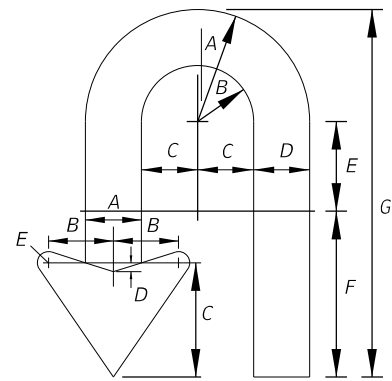

ARROW BODY

A	B	C	D	E	F	G
6.25	3.125	3.125	3.125	5	9.25	20.5

DETAILS

1/14/2026 7:16:06 AM