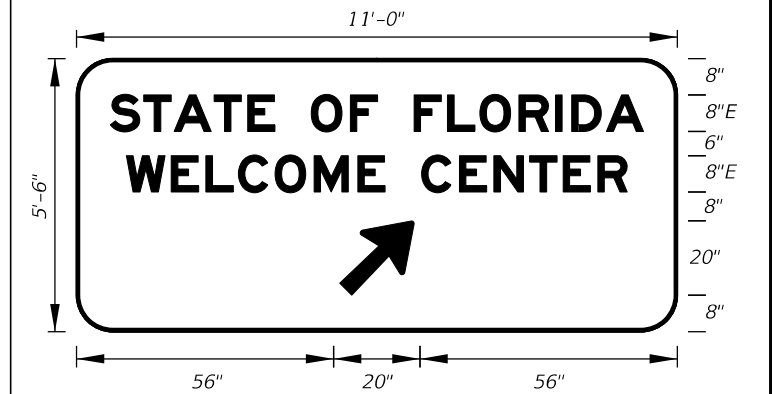

FTP-405-25
16'-0" X 7'-0"
9" Radii 2" Border
13.3 and 10" Series E Legend
Blue Background
White Legend and Border

FTP-409-25
6'-6" X 2'-6"
3" Radii 3/4" Border
8" Series D Legend
Blue Background
White Legend and Border

7:16:17 AM
1/14/2026