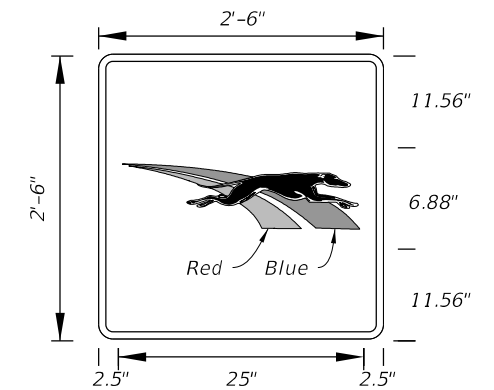

Green Background
White Legend, Border
and Symbol

Non-Limited Access

FTP-615-25
2'-0" X 2'-0"
1.5" Radii 1/2" Border

Green Background
White Legend, Border
and Symbol

Limited Access

FTP-615A-25
2'-6" X 2'-6"
1.5" Radii 3/4" Border