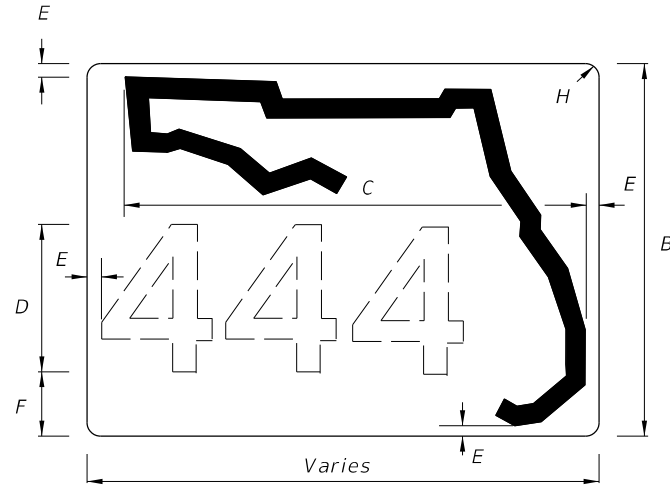

DIGITS	NUMERAL SIZE	SERIES LEGEND	PANEL SIZE
1-3	15"	C	48" x 36"
4	12"	C	48" x 36"

NOTES:

- Stroke width of State Outline shall be 1".
- 2 1/2" Radii

INDEPENDENT USE FOR FREEWAY

1 OR 2 DIGITS

3 OR MORE DIGITS