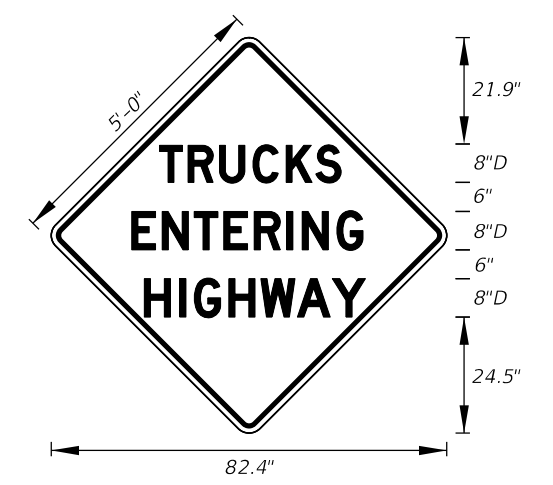

TTC-003A-25
5'-0" X 5'-0"
3" Radii 3/4" Border
8" Series D Legend
Orange Background
Black Legend and Border