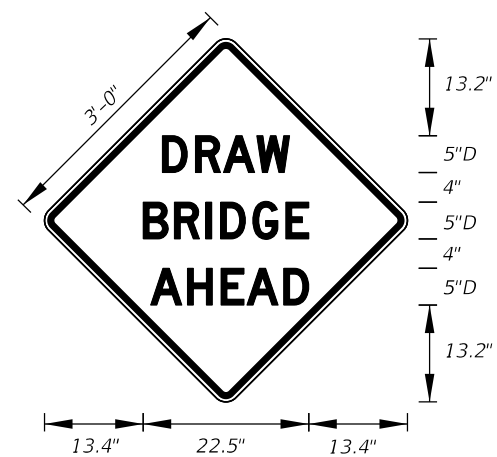

FTP-202-25
3'-0" X 3'-0"
1.5" Radii 3/4" Border
5" Series D Legend
Yellow Background
Black Legend and Border