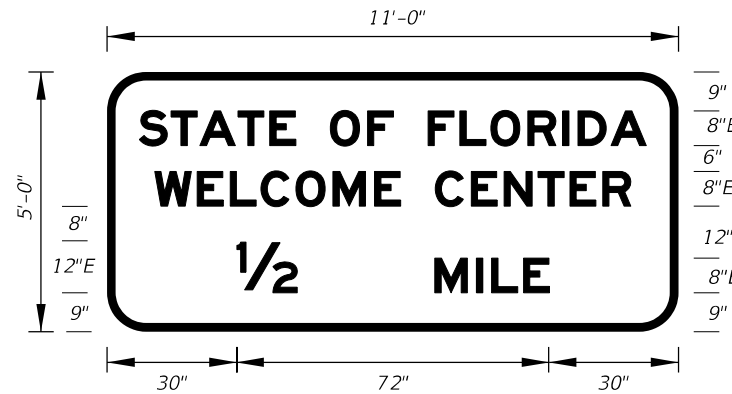

FTP-405-25
16'-0" X 7'-0"
9" Radii 2" Border
13.3 and 10" Series E Legend
Blue Background
White Legend and Border

FTP-409-25
6'-6" X 2'-6"
3" Radii 3/4" Border
8" Series D Legend
Blue Background
White Legend and Border

7:16:17 AM
1/14/2026