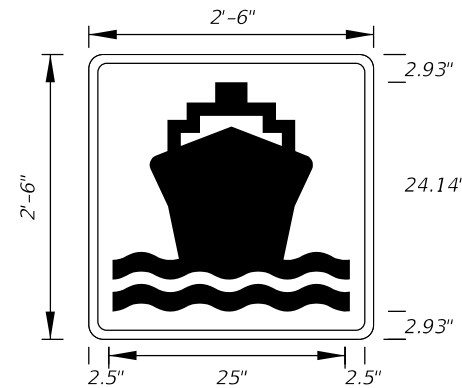

Green Background
White Legend, Border
and Symbol

Non-Limited Access

FTP-616-25
2'-0" X 2'-0"
1.5" Radii 3/4" Border

Green Background
White Legend, Border
and Symbol

Limited Access

FTP-616A-25
2'-6" X 2'-6"
1.5" Radii 3/4" Border