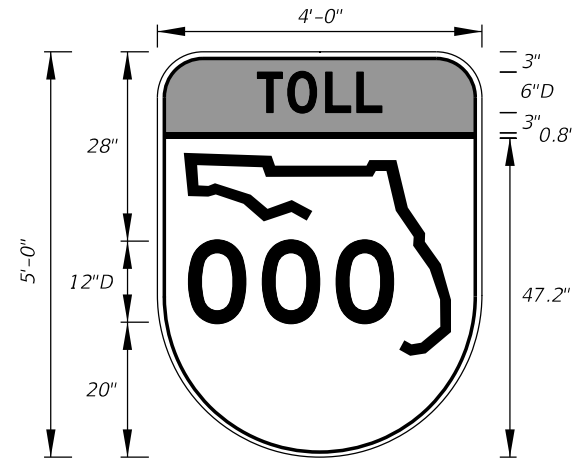

FTP-611B-25
4'-0" X 5'-0"
3" Radii 3/4" Border
TOP:
6" Series D Legend
Yellow Background
Black Legend and Border
BOTTOM:
12" Series D Legend
White Background
Black Legend and Border

1/14/2026 7:16:29 AM