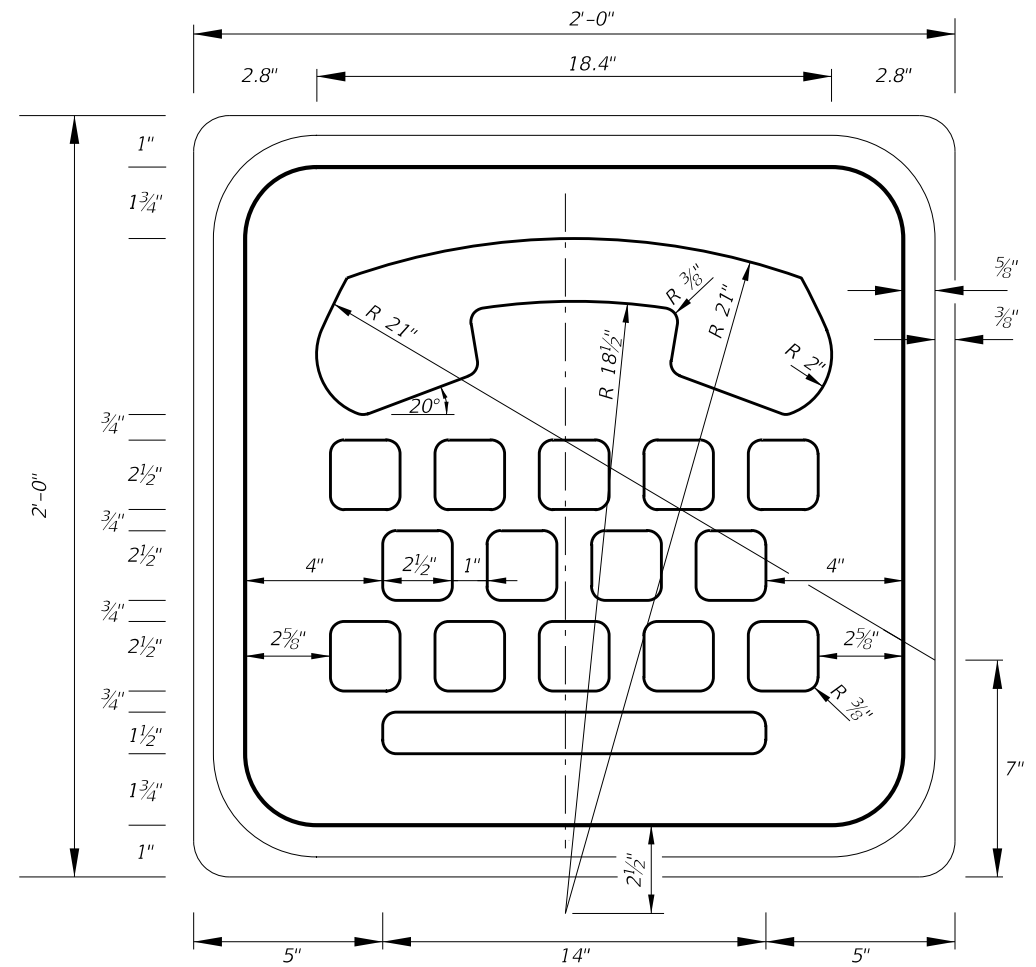

INTERNATIONAL TDD SYMBOL

FTP-417-25
2'-0" X 2'-0"
1.5" Radii 3/8" Border

Blue Background
White Legend and Border

1/14/2026 7:16:21 AM

LAST REVISION 11/01/25	REVISION	DESCRIPTION:

FY 2026-27
STANDARD PLANS

SPECIAL SIGN DETAILS

INDEX
700-102

SHEET
11 of 21