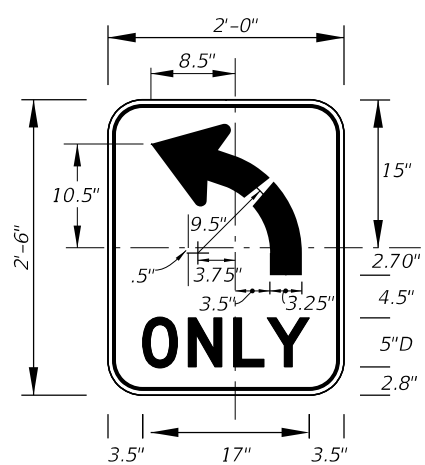

5" Series D Legend
White Background
Black Legend and Border

FTP-034L-25
FTP-034R-25
2'-0" X 2'-6"
1.5" Radii 3/8" Border

Note: Use FTP-034R for RIGHT TURN ONLY