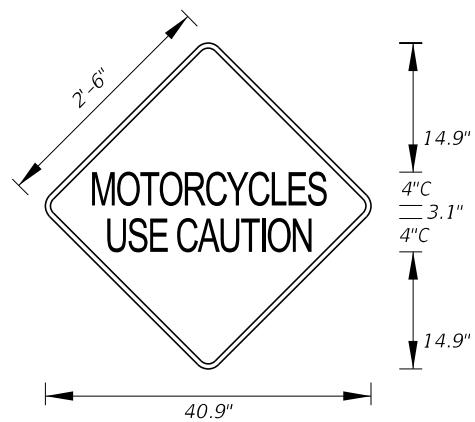

TTC-020-25
2'-6" x 2'-6"
1.5" Radii 3/4" Border
4" Series C Legend
Pink Background
Black Legend and Border