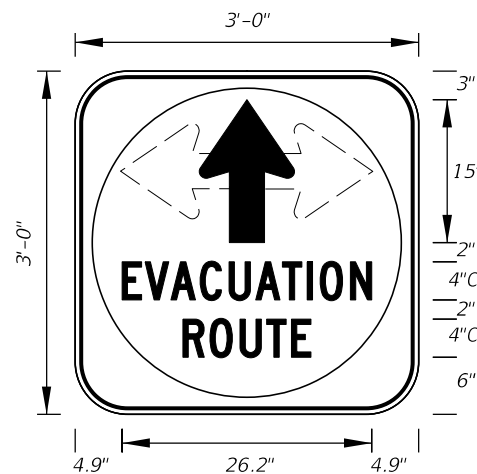

FTP-415A-25
3'-0" X 3'-0"
1.5" Radii 3/4" Border
4" Series C Legend
White Background with Blue Circle
Background
White Legend and Black Border

1/14/2026 7:16:19 AM

LAST REVISION	DESCRIPTION:
11/01/25