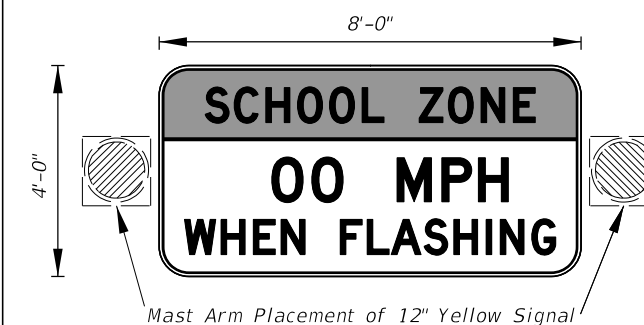

NOTE:
Supplemental Panel for the
FTP-018-25 sign

NOTE:
Supplemental Panel for the
FTP-018-25 sign

FTP-021-25
2'-0" X 2'-6"
1.5" Radii $\frac{1}{2}$ " Border
4" Series C Legend 80% Spacing
White Background
Black Legend and Border

Freeway Sign

7:16:04 AM
1/14/2026

LAST REVISION 11/01/25

REVISION DESCRIPTION:

FY 2026-27
STANDARD PLANS

SPECIAL SIGN DETAILS

INDEX
700-102

SHEET
4 of 21