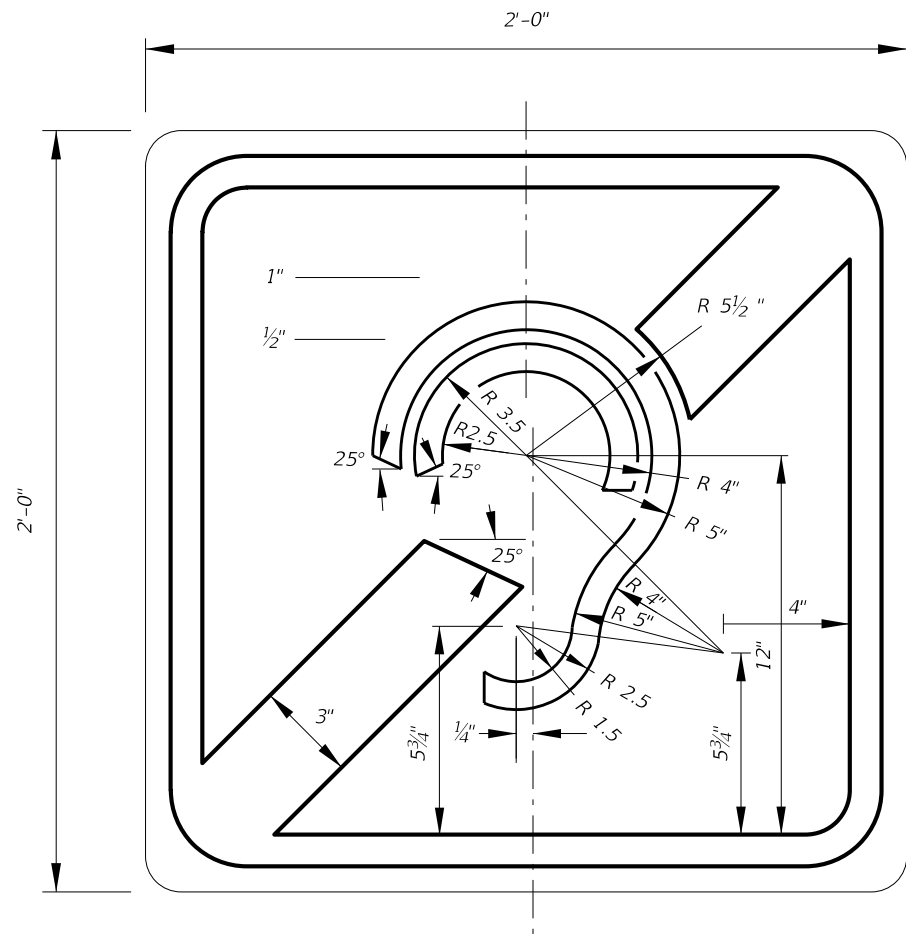

INTERNATIONAL SYMBOL OF ACCESS FOR HEARING LOSS

FTP-416-25
2'-0" X 2'-0"
1.5" Radii 3/8" Border

Blue Background
White Legend and Border