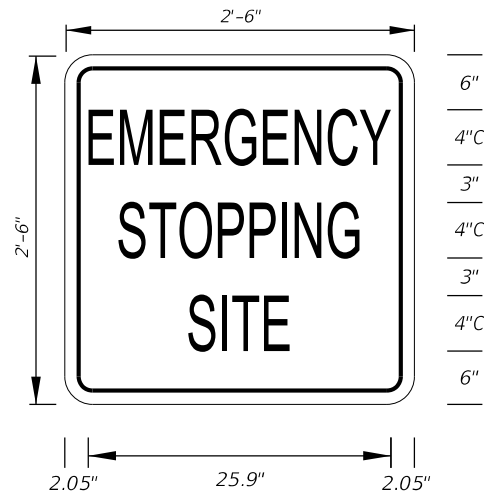

FTP-010-25
2'-6" X 2'-6"
1.5" Radii 0.625" Border
4" Series C Legend
White Background
Black Legend and Border