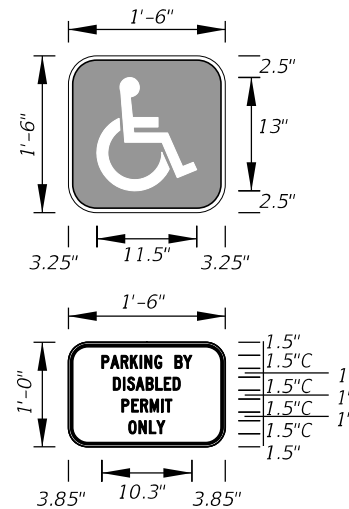

FTP-018-25
1'-6" X 2'-6"
1.5" Radii 3/8" Border
TOP:
Blue Background
White Border
BOTTOM:
1.5" Series C Legend
White Background
Black Legend
and Border

7:16:01 AM
1/14/2026

LAST REVISION	DESCRIPTION:
11/01/25	

FY 2026-27
STANDARD PLANS

SPECIAL SIGN DETAILS

INDEX
700-102

SHEET
3 of 21