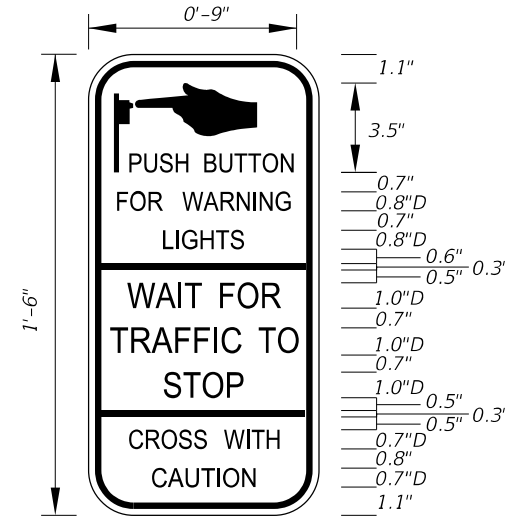

FTP-029-25
0'-9" X 2'-3"
1.5" Radii No Border

Series D Legend
White Background
Black Legend and Border