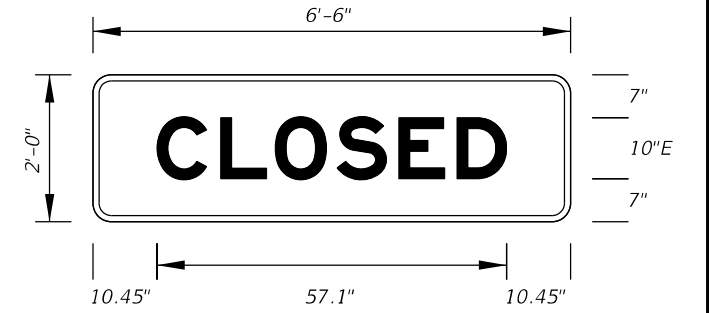

Other Than Freeway Use

Other Than Freeway Use

Freeway Use

NOTE:
FTP-602-25 to be used with FTP-600-25

NOTE:
FTP-620A-25 to be used with FTP-604R-25

NOTE:
Use FTP-603L-25 for "LEFT ARROW".

NOTE:
Use FTP-604L-25 for "NEXT LEFT".

NOTE:
Use FTP-605L-25 for "LEFT ARROW".

TOP:
6" and 8" Series B,
6" Series C Legend
Green Background
White Legend and Border
Bottom:
8" Series C Legend
Green Background
White Legend and Border

1/14/2026 7:16:27 AM

LAST REVISION	DESCRIPTION:
11/01/25	

FY 2026-27
STANDARD PLANS

SPECIAL SIGN DETAILS

INDEX	SHEET
700-102	14 of 21