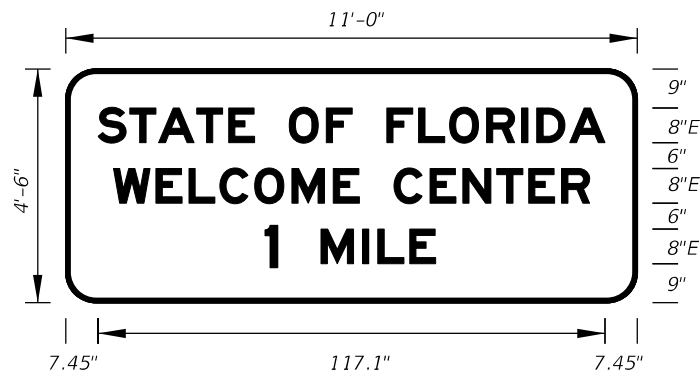

FTP-405-25
16'-0" X 7'-0"
9" Radii 2" Border
13.3 and 10" Series E Legend
Blue Background
White Legend and Border

FTP-409-25
6'-6" X 2'-6"
3" Radii 3/4" Border
8" Series D Legend
Blue Background
White Legend and Border

7:16:17 AM
1/14/2026