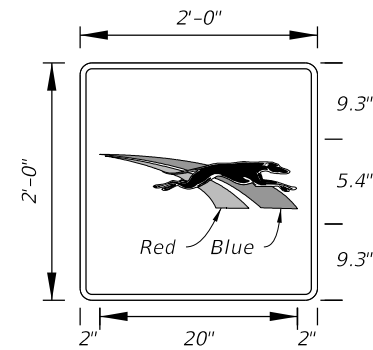

Green Background
White Legend, Border
and Symbol

Non-Limited Access

FTP-615-25
2'-0" X 2'-0"
1.5" Radii 1/2" Border