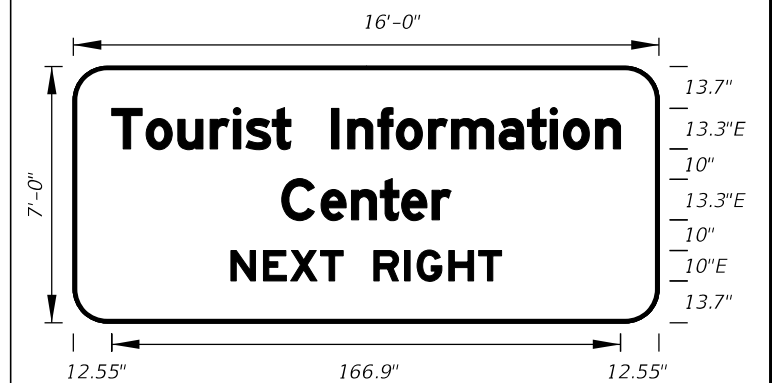

FTP-401-25
11'-0" X 5'-0"
9" Radii 2" Border
8" and 12" Series E Legend
Blue Background
White Legend and Border

FTP-402-25
11'-0" X 5'-6"
9" Radii 2" Border
8" Series E Legend
Blue Background
White Legend and Border

FTP-405-25
16'-0" X 7'-0"
9" Radii 2" Border
13.3 and 10" Series E Legend
Blue Background
White Legend and Border