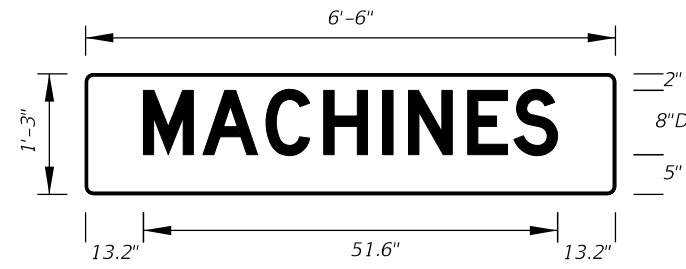

1/14/2026 7:16:19 AM

LAST REVISION	DESCRIPTION:
11/01/25