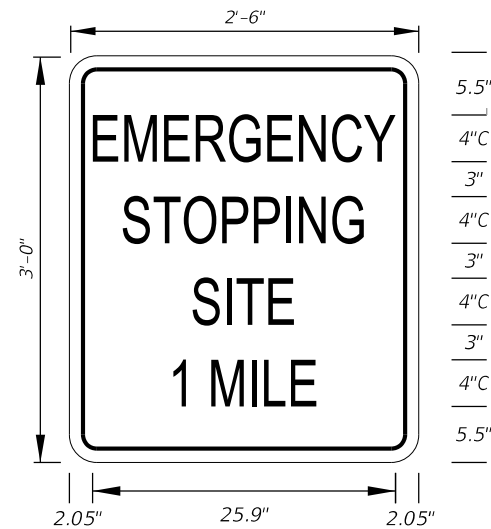

FTP-011-25
2'-6" X 3'-0"
1.5" Radii 3/4" Border
4" Series C Legend
White Background
Black Legend and Border