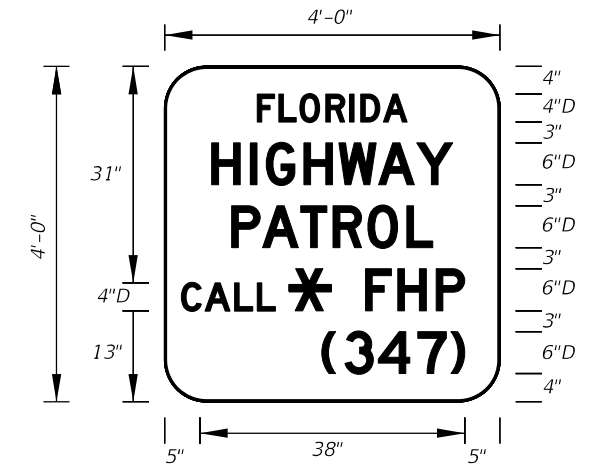

FTP-413-25
4'-0" X 4'-0"
3" Radii 1" Border
4" and 6" Series D Legend
Blue Background
White Legend and Border