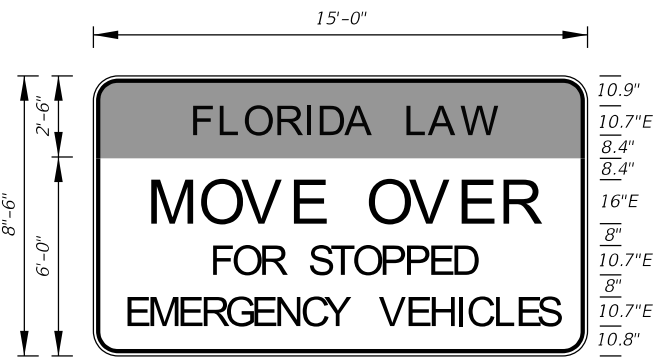

Limited Access

TOP:
10.7" Series E Legend
Yellow Background
Black Legend and Border
BOTTOM:
16" and 10.7" Series E Legend
White Background
Black Legend and Border