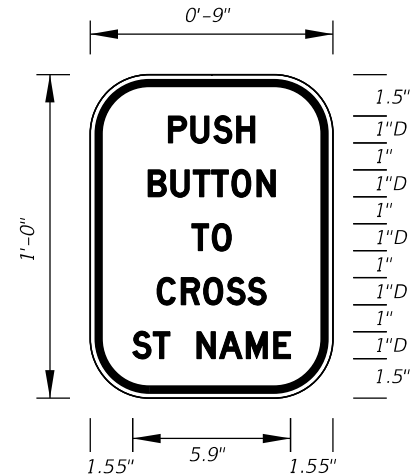

FTP-027-25
2'-6" X 3'-6"
1.5" Radii 3/4" Border

FTP-030-25
0'-9" X 1'-0"
1.5" Radii 3/8" Border