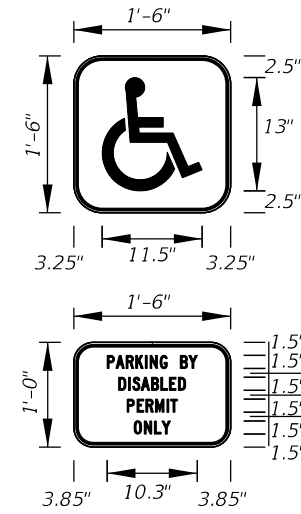

Supplemental Panel
for the FTP-20-06
and FTP-21-06 signs