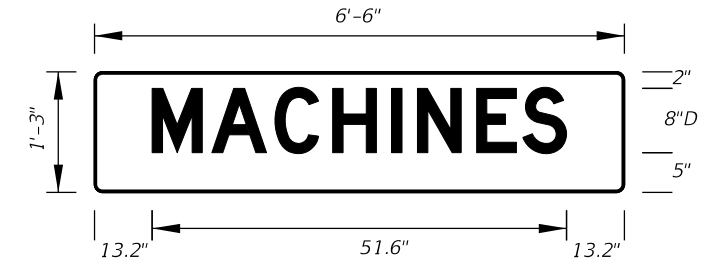

FTP-76-06
6'-6" X 1'-3"
1" Radii
8" Series D Legend
Blue Background
White Legend