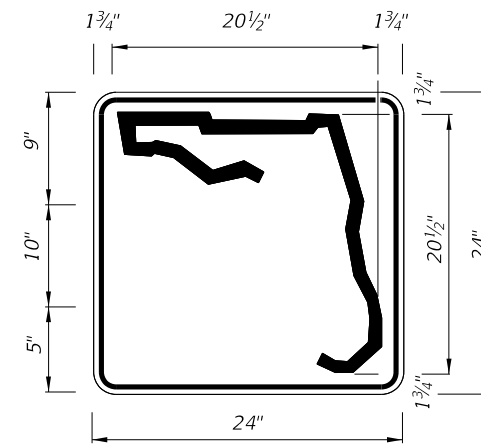

1 or 2 DIGITS

DIGITS	NUMERAL SIZE	SERIES LEGEND	PANEL SIZE
1-2	10"	D	24" x 24"