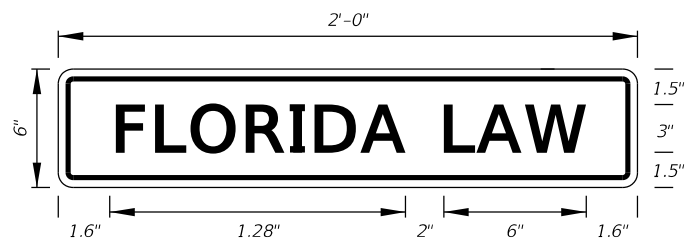

FTP-100-25
2'-0" X 6"
1.5" Radii
0.4" Border
0.4" Indent
3" Series C Legend and Bright Yellow Green Background
Black Legend and Border

9/10/2024 2:50:33 PM