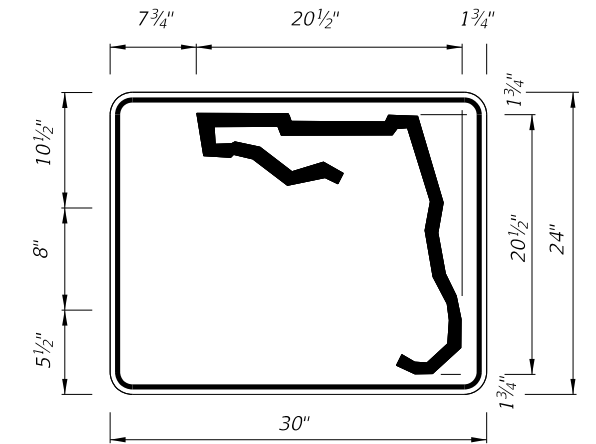

DIGITS	NUMERAL SIZE	SERIES LEGEND	PANEL SIZE
1-2	10"	D	24" x 24"

3 or 4 DIGITS

DIGITS	NUMERAL SIZE	SERIES LEGEND	PANEL SIZE
3	8"	D	30" x 24"
4	8"	C	30" x 24"

NOTES:

- Stroke width of State Outline shall be 1".
- The 24" X 24" panel shall only be used for a 3 digit route when the panel is to be used on a sign cluster with other 24" X 24" panels.
- 1 1/2" Radii