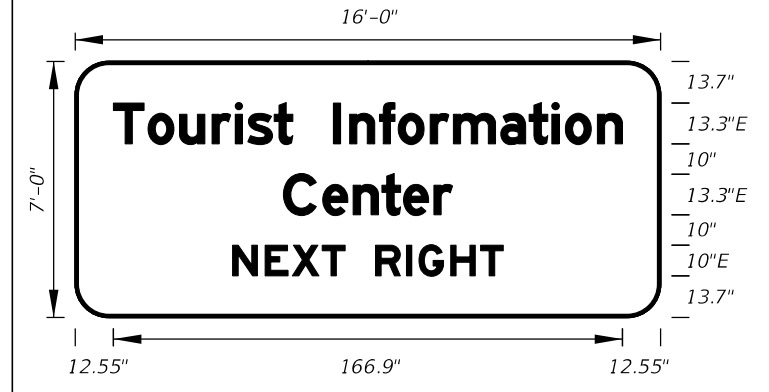

FTP-14-06
16'-0" X 7'-0"
11" Radii 2" Border
13.3 and 10" Series E Legend
Blue Background
White Legend and Border