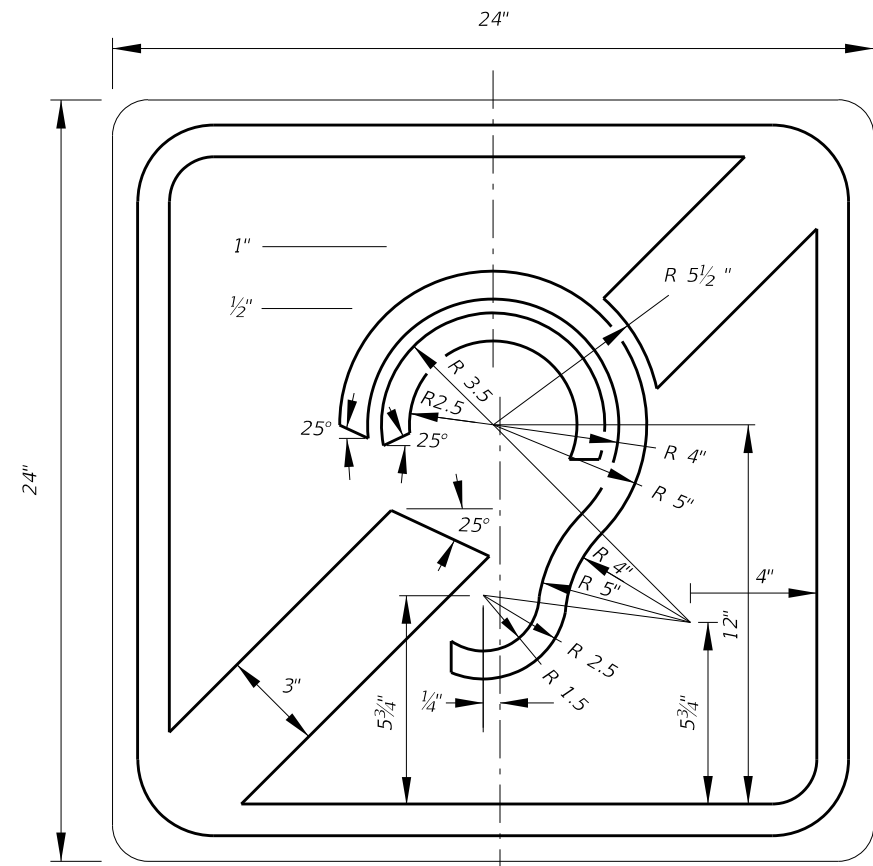

FTP-23-06
2' X 2'
1.5" Radii 5/8" Border
Blue Background
White Legend and Border

INTERNATIONAL SYMBOL OF
ACCESS FOR HEARING LOSS