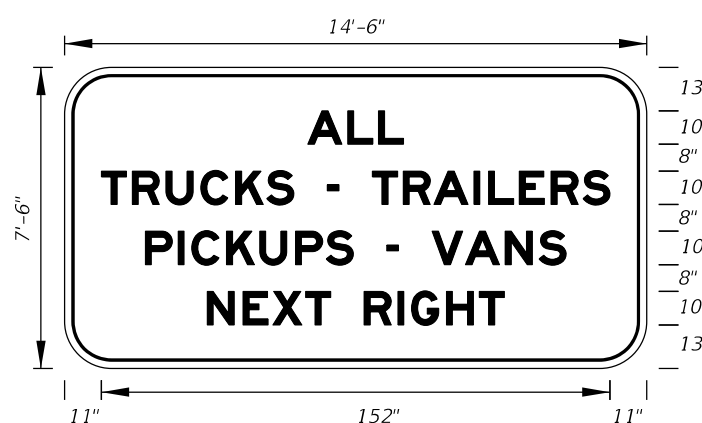

FTP-5-06
 14' X 8'
 12" Radii 2" Border
 12" and 10" Series E Legend
 Green Background
 White Legend and Border

FTP-6A-06
 14'-6" X 7'-6"
 12" Radii 2" Border
 On Interstate Station
 Delete Pickups-Vans,
 and reduce Sign height
 accordingly.
 10" Series E Legend
 White Background
 Black Legend and Border