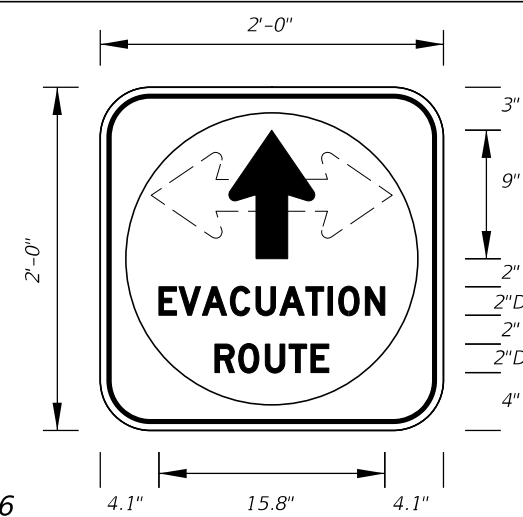

FTP-78-06
2' X 2'
3" Radii 3/4" Border
2" Series D Legend
White Background with Blue Circle Background
White Legend and Black Border