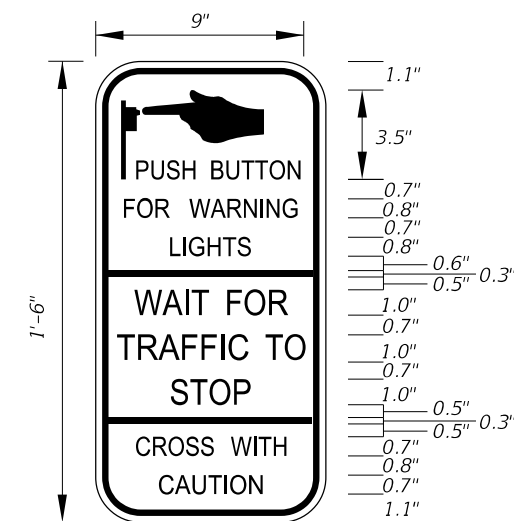

FTP-68C-21
9" X 1'-6"
1.5" Radii 1/4" Border Series D Legend
White Background Black Legend and Border