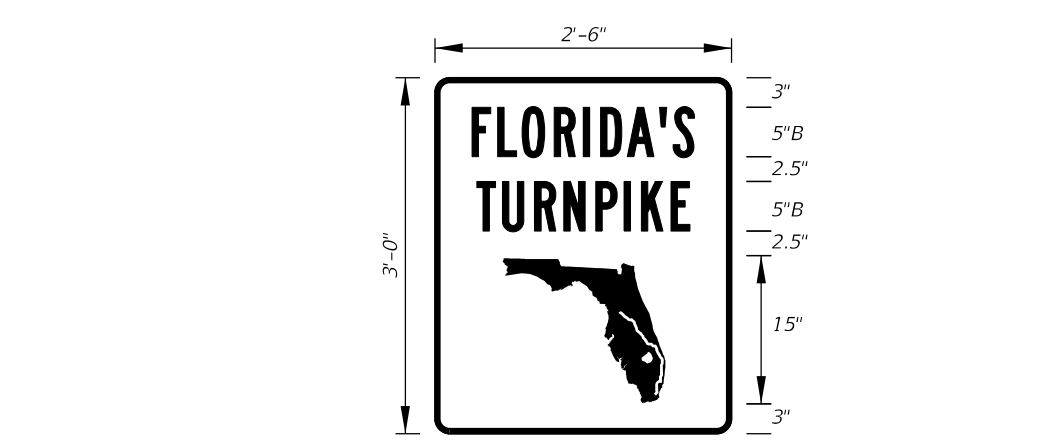

FTP-16-10
2'-6" X 3'-0"
1.5" Radii 3/4" Border
5" Series B Legend
Green Background
White Legend, Border,
and Florida Symbol