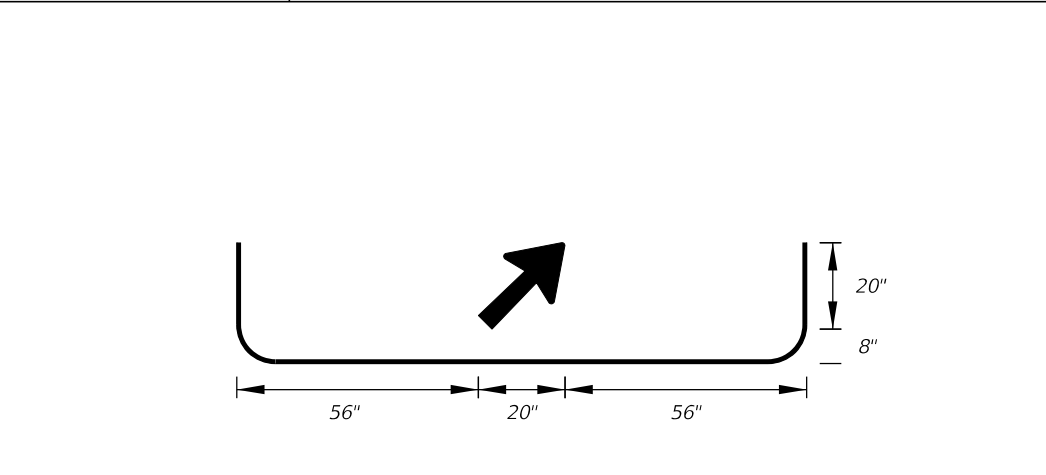

FTP-15C-06
11'-0" X 5'-6"
9" Radii 2" Border
8" Series E Legend
Blue Background
White Legend and Border