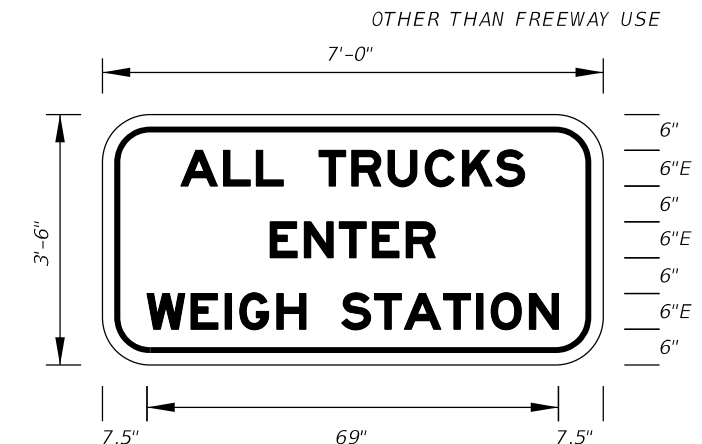

FTP-2-06
7' X 3'-6"
6" Radii 2" Border
6" Series E Legend
White Background
Black Legend and Border