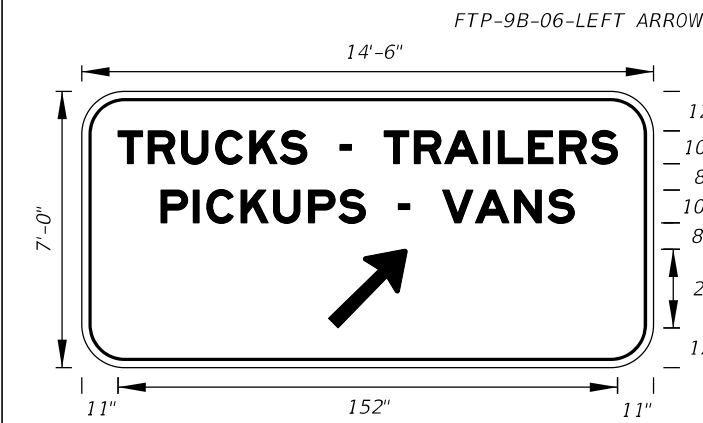

FTP-9A-06
14'-6" X 7'
11" Radii 2" Border
10" Series E Legend
Green Background
White Legend and Border