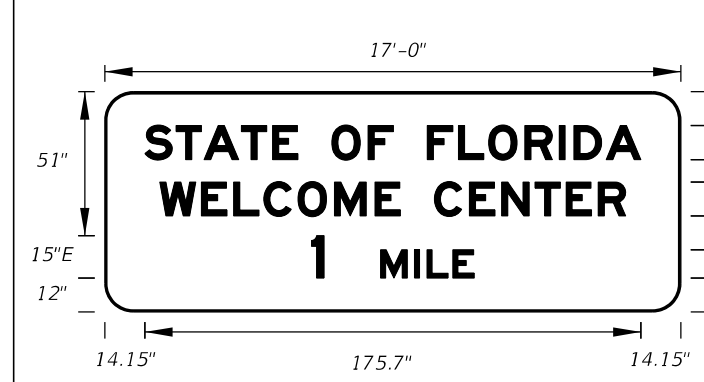

FTP-10-06
17' X 6'-6"
10" Radii 2" Border
12", 10" and 15" Series E Legend
Blue Background
White Legend and Border

9/10/2024 2:49:31 PM