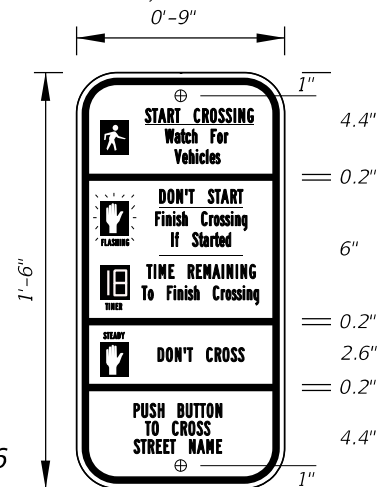

FTP-68B-06
9" X 1'-6"
1.5" Radii 3/4" Border Series B Legend
White Background Black Legend and Border

See MUTCD R10-3i for Letter Size, Spacing, and Symbol Sizes and Color