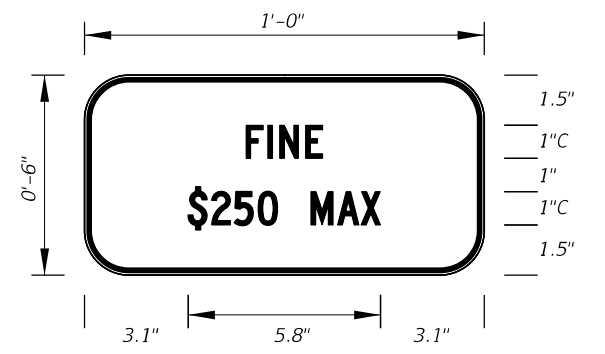

FTP-22-06
1' X 6"
1" Radii 3/8" Border
1" Series C Legend
White Background
Black Legend and Border

INTERNATIONAL SYMBOL OF
ACCESS FOR HEARING LOSS