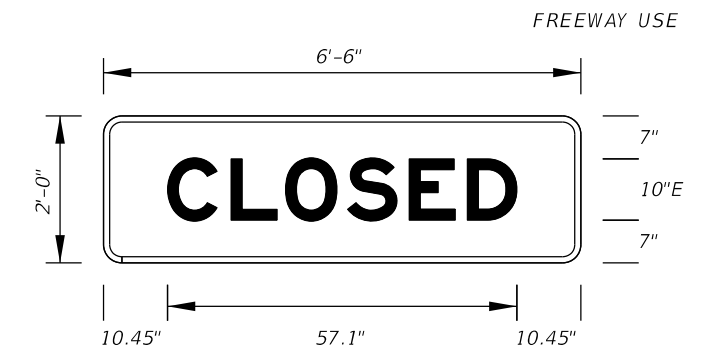

FTP-8-06
6'-6" X 2'
3" Radii 2" Border
10" Series E Legend
Green Background
White Legend and Border
Note:
FTP-8-06 to be
used with FTP-7A-06
& FTP-7B-06.