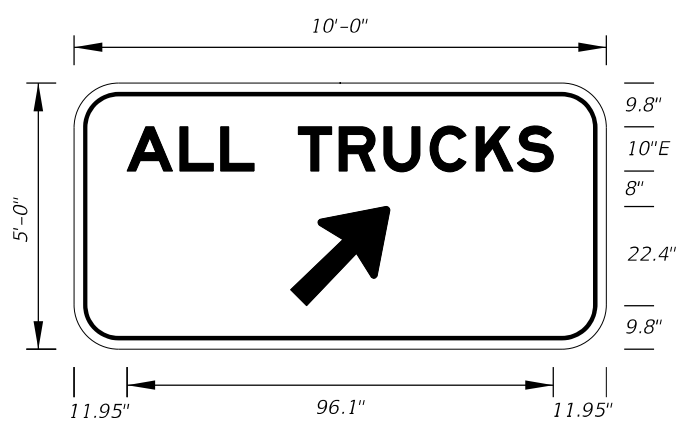

FTP-83-08
10'-0" X 5'-0"
8" Radii
10" Series E Legend
Green Background
White Legend

9/10/2024 2:50:26 PM