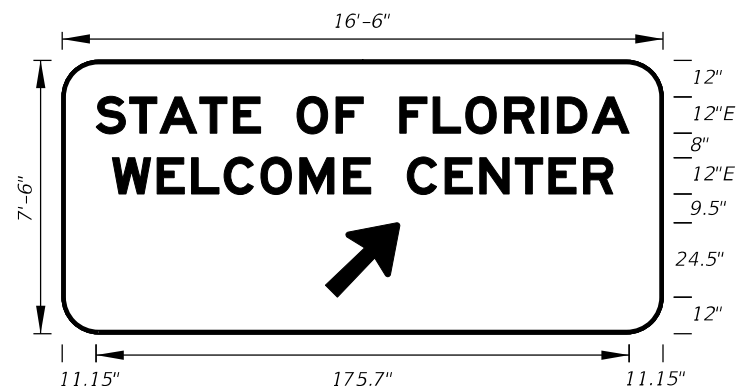

FTP-11-06
16'-6" X 7'-6"
12" Radii 2" Border
12" Series E Legend
Blue Background
White Legend and Border