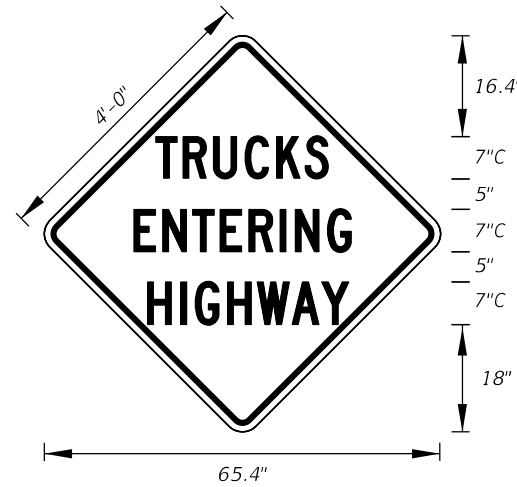

MOT-5-22
4' X 4'
3" Radii 3/4" Border
7" Series C Legend
Orange Background
Black Legend and Border