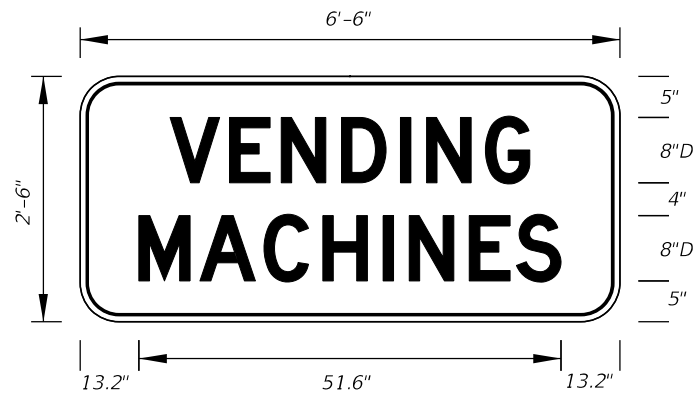

FTP-73-06
6'-6" X 2'-6"
4" Radii 3/4" Border
8" Series D Legend
Blue Background
White Legend and Border