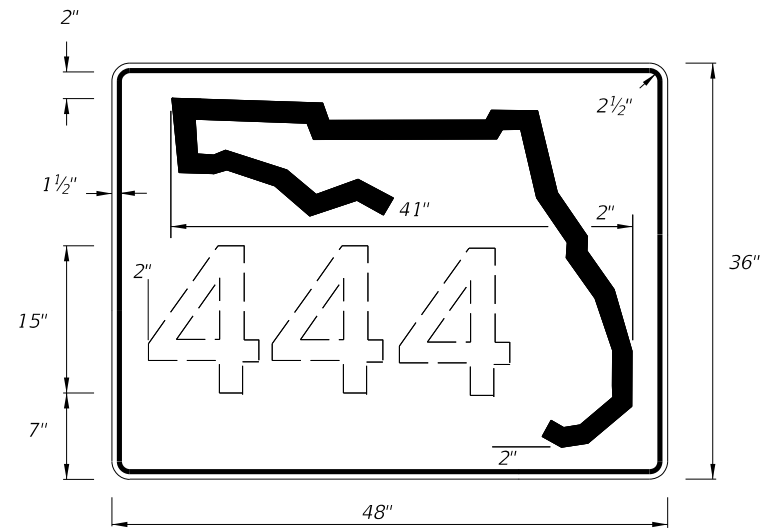

9/10/2024 2:49:38 PM

LAST REVISION	DESCRIPTION:
11/01/20	

DIGITS	NUMERAL SIZE	SERIES LEGEND	PANEL SIZE
1-3	15"	C	48" x 36"
4	12"	C	48" x 36"

NOTES:

- Stroke width of State Outline shall be 1".
- 2 1/2" Radii