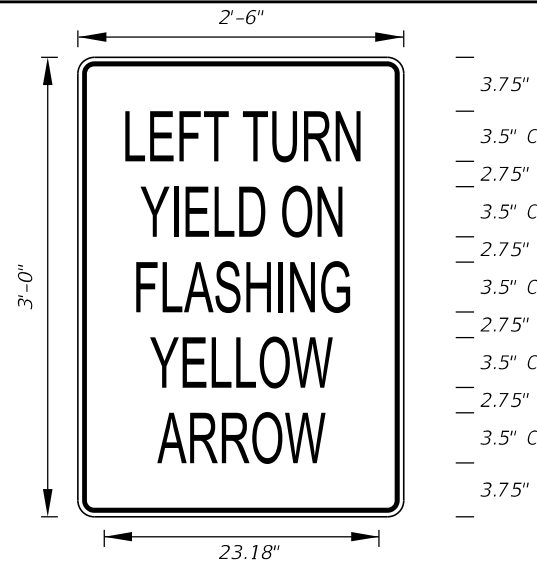

FTP-82-08
Details

FTP-83-08
10'-0" X 5'-0"
8" Radii
10" Series E Legend
Green Background
White Legend

9/10/2024 2:50:26 PM

FTP-84-09
 3' X 3'
 1.5" Radii
 5" Series D Legend
 Yellow Background
 Black Legend and Border