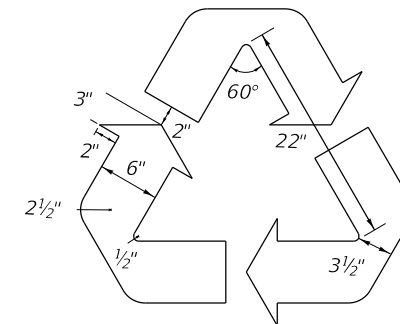

Detail for **FTP-48-06** and **FTP-49-06**