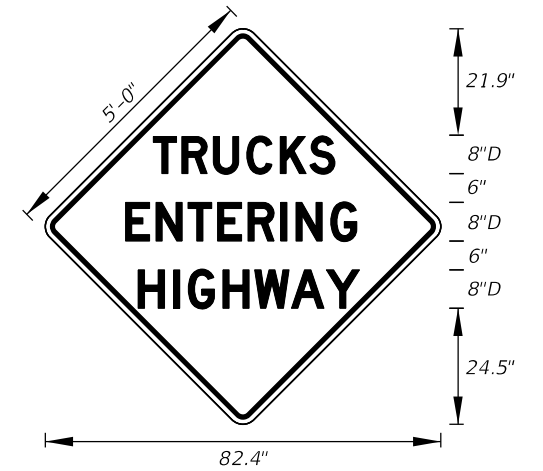

MOT-6-22
5' X 5'
3" Radii 3/4" Border
8" Series D Legend
Orange Background
Black Legend and Border