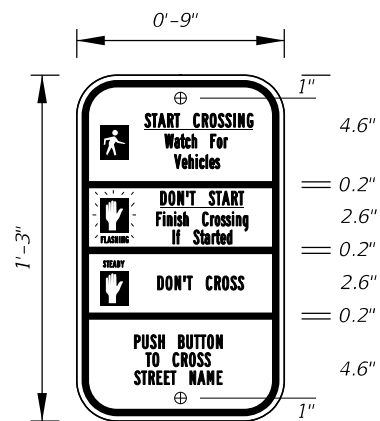

Sign Mounting Holes Can Be Punched Or Field Drilled With No Obstruction To Text Or Symbols From Holes Or Bolts.

FTP-68A-06
 9" X 1'-3"
 1.5" Radii 3/4" Border Series B Legend
 White Background Black Legend and Border