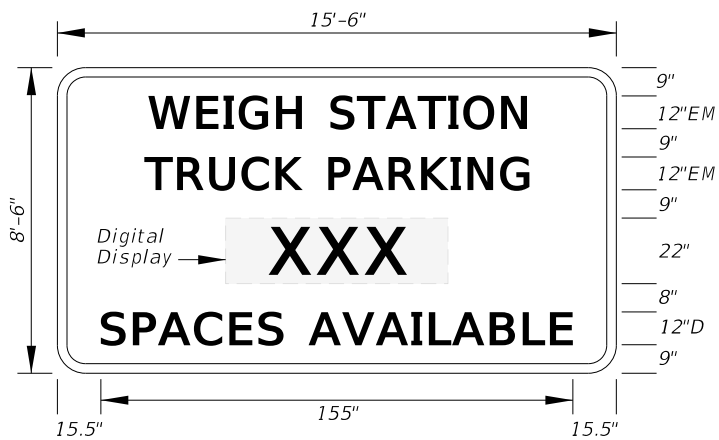

FTP-88-21
15'-6" X 8'-6"
12" Radii 2" Border
Series D Legend
Series EM Legend
Blue Background
White Legend and Border