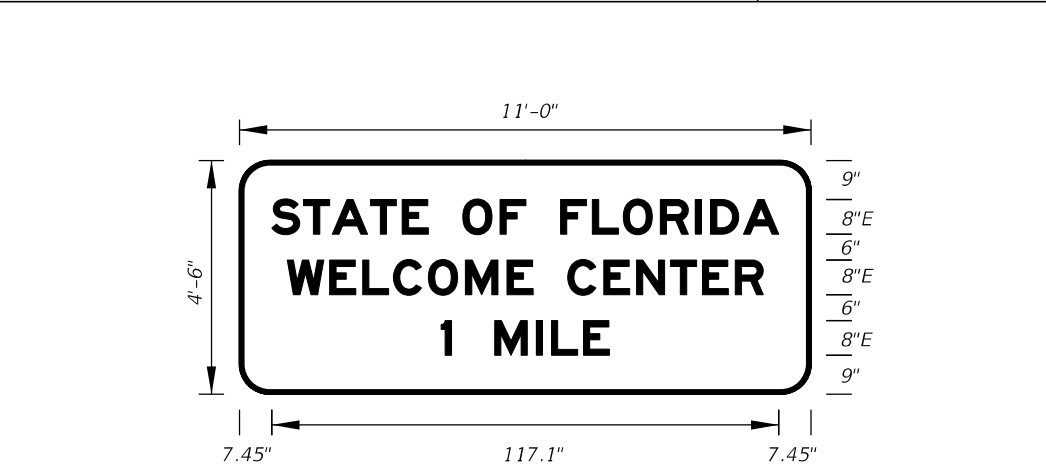

FTP-15A-06
11'-0" X 4'-6"
7" Radii 2" Border
8" Series E Legend
Blue Background
White Legend and Border