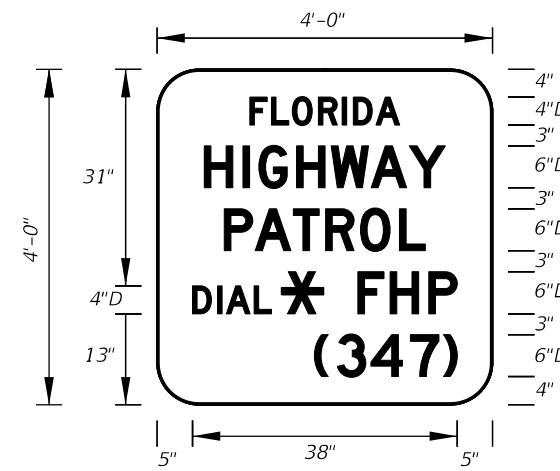

FTP-43-06
4' X 4'
6" Radii 1" Border
Top 4" Series D Legend
Bottom 6" Series D Legend
Blue Background
White Legend and Border