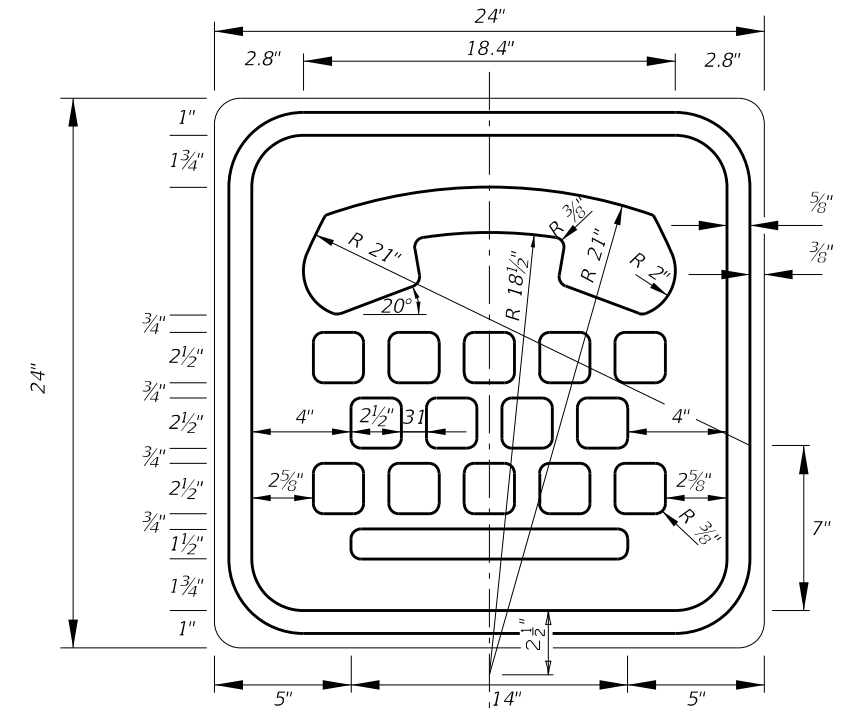

FTP-24-06
2' X 2'
1.5" Radii 5/8" Border
Blue Background
White Legend and Border

INTERNATIONAL TDD SYMBOL

9/10/2024 2:49:51 PM