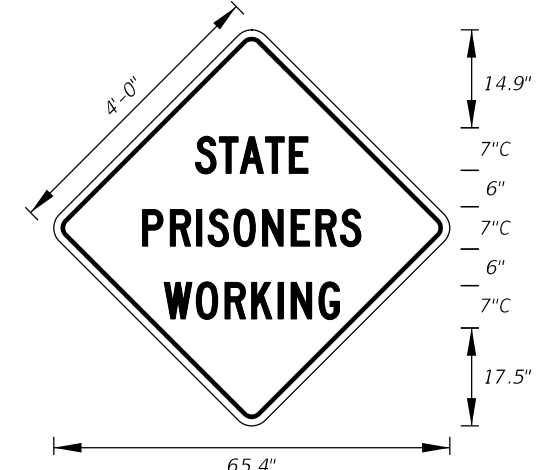

MOT-10-22
4' X 4'
3" Radii 3/4" Border
7" Series C Legend
Orange Background
Black Legend and Border