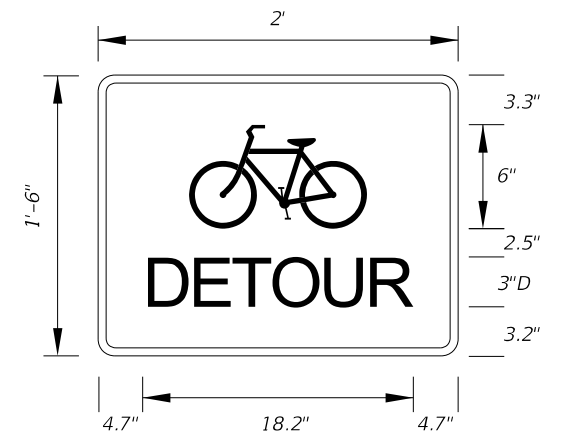

MOT-21-21
2' X 1'-6"
1.5" Radii 1/2" Border
3" Series D Legend
Orange Background
Black Legend and Border