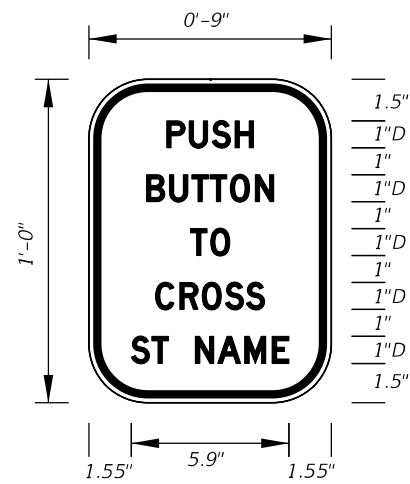

FTP-25-06
9" X 1'-0"
2" Radii 3/8" Border
1" Series D Legend
White Background
Black Legend and Border