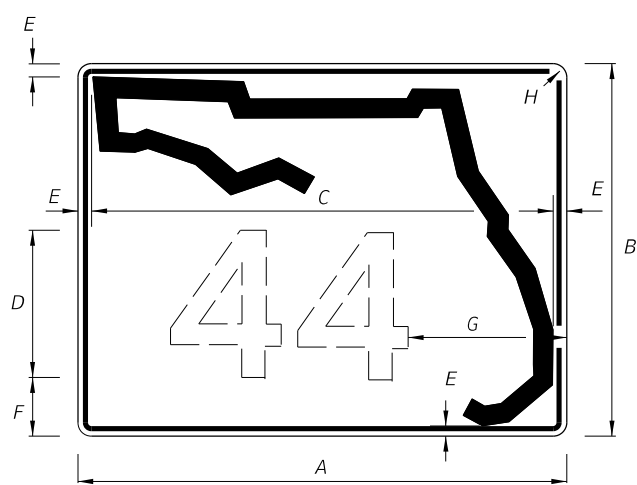

INDEPENDENT USE FOR FREEWAY

1 OR 2 DIGITS