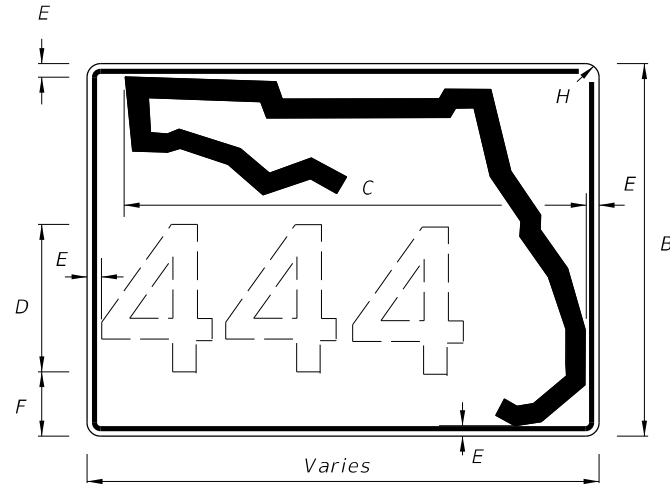

3 OR MORE DIGITS

NOTES:

1. Florida marker shall have Black Legend with White Background.
2. Stroke width of State outline shall be 3/4" for Guide Sign.
3. Series D Legend.
4. 5/8" Border

A	B	C	D	E	F	G	H
30"	24"	26"	12"	1 1/4"	2 3/4"	8 1/4"	1 1/4"
36"	30"	32"	15"	1 1/4"	3 1/4"	8 3/4"	1 1/4"
42"	36"	38"	15"	1 1/4"	6 1/4"	11"	1 1/4"

GUIDE SIGN USE

FTP-17-06 - FLORIDA ROUTE MARKER