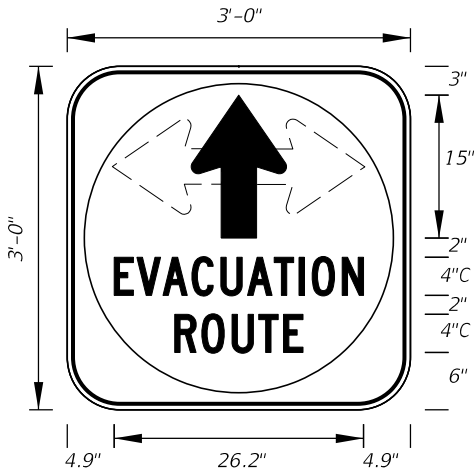

FTP-77-06
3' X 3'
5" Radii 3/4" Border
4" Series C Legend
White Background with Blue Circle Background
White Legend and Black Border