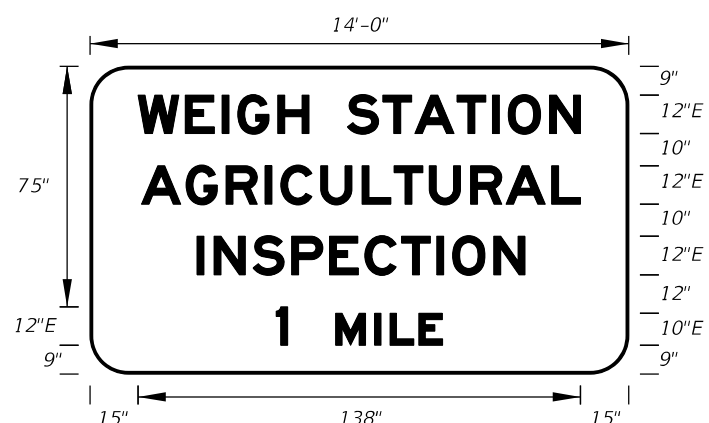

FTP-5-06
14' X 8'
12" Radii 2" Border
12" and 10" Series E Legend
Green Background
White Legend and Border