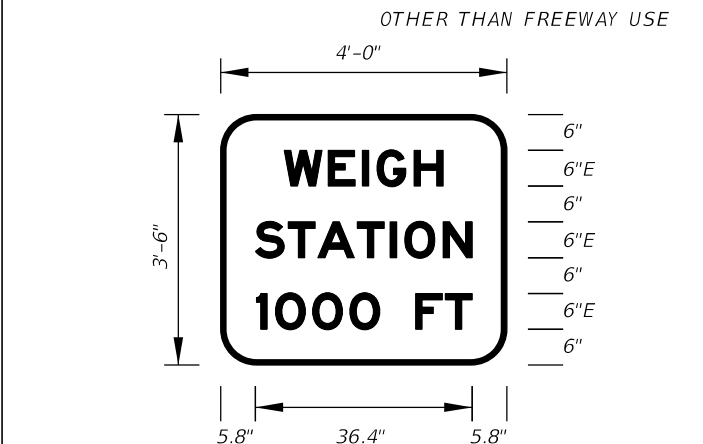

FTP-3-06
4' X 3'-6"
6" Radii 2" Border
6" Series E Legend
Green Background
White Legend and Border