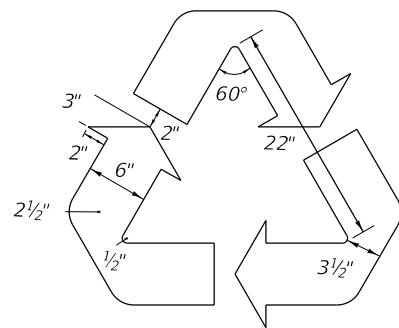

Detail for **FTP-48-06** and **FTP-49-06**