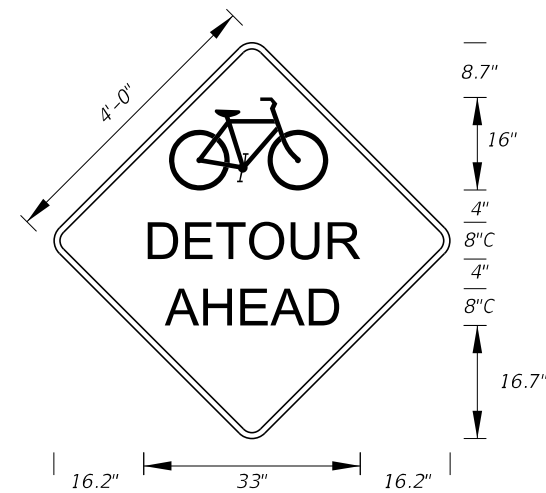

10/3/2023 3:10:06 PM

LAST REVISION	DESCRIPTION:
11/01/21	

**G20-1**  
4' X 2'  
1.5" Radii 3/4" Border  
Orange Background  
Black Legend and Border

**G20-2**  
4' X 2'  
1.5" Radii 3/4" Border  
Orange Background  
Black Legend and Border