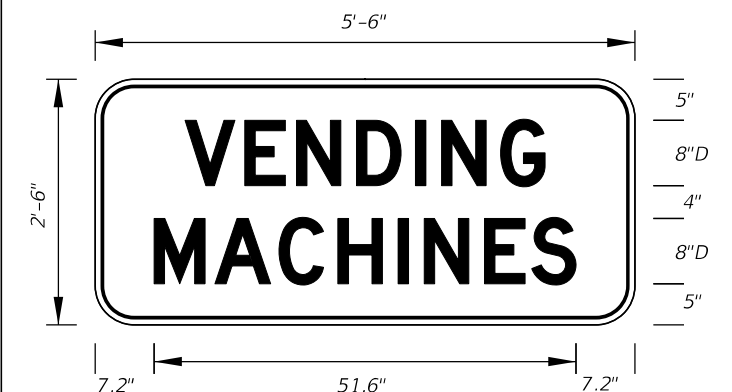

FTP-73-06
5'-6" X 2'-6"
4" Radii 3/4" Border

8" Series D Legend
Blue Background
White Legend and Border

10/3/2023 3:09:45 PM

LAST REVISION	DESCRIPTION:
11/01/20