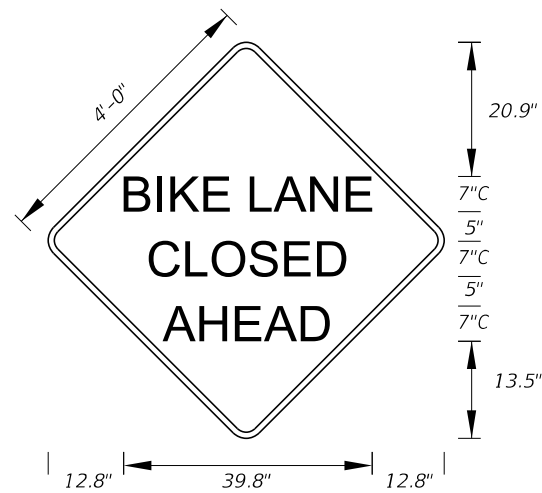

MOT-22-21
4' X 4'
3" Radii 3/4" Border
7" Series C Legend
Orange Background
Black Legend and Border