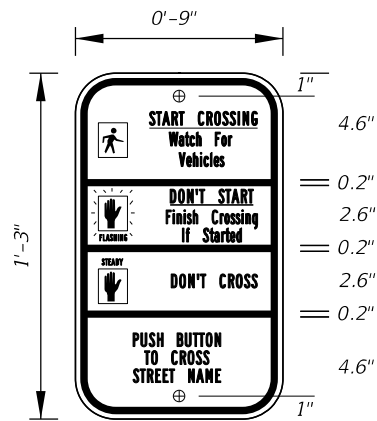

Sign Mounting Holes Can Be Punched Or Field Drilled With No Obstruction To Text Or Symbols From Holes Or Bolts.

FTP-68A-06
9" X 1'-3"
1.5" Radii 3/4" Border
Series B Legend
White Background
Black Legend and Border

See Standard Highway Signs Manual, Sign R10-3b For Letter Size Spacing And Symbol Sizes.

Sign Mounting Holes Can Be Punched Or Field Drilled With No Obstruction To Text Or Symbols From Holes Or Bolts.