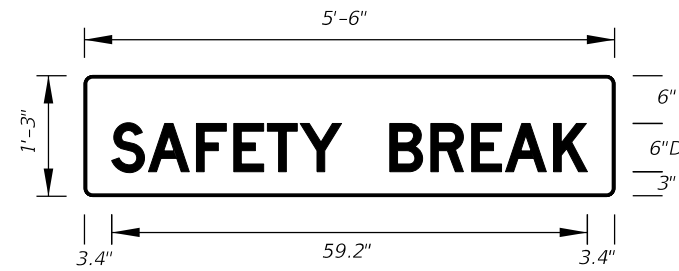

**FTP-73-06**  
 5'-6" X 2'-6"  
 4" Radii 3/4" Border

8" Series D Legend  
 Blue Background  
 White Legend and Border

10/3/2023 3:09:45 PM

LAST REVISION	DESCRIPTION:
11/01/20	

**FTP-74-06**  
 5'-6" X 2'-6"  
 4" Radii 3/4" Border  
 6" Series D Legend  
 Blue Background  
 White Legend and Border