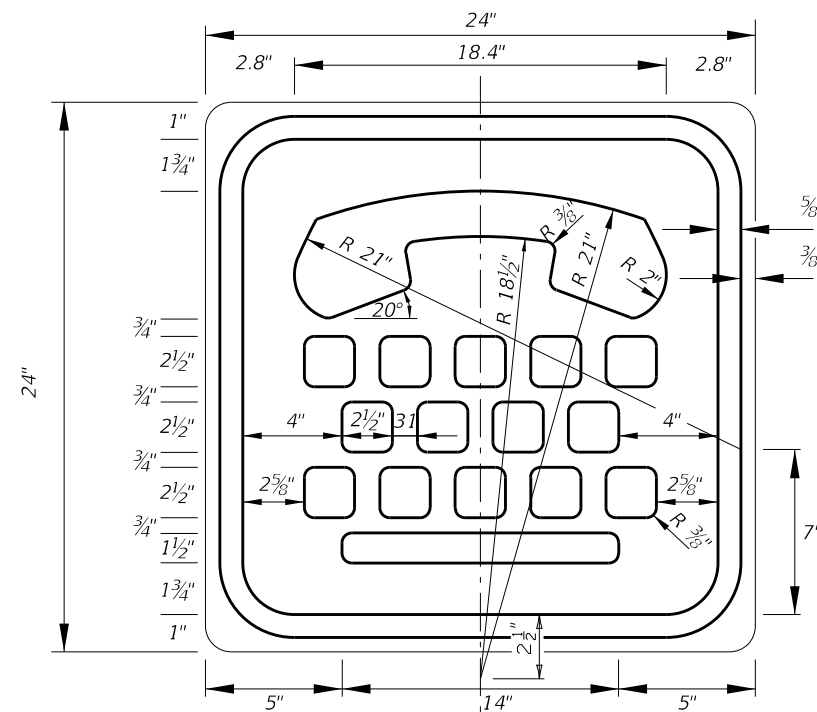

INTERNATIONAL SYMBOL OF
ACCESS FOR HEARING LOSS

FTP-24-06
2' X 2'
1.5" Radii $\frac{5}{8}$ " Border
Blue Background
White Legend and Border