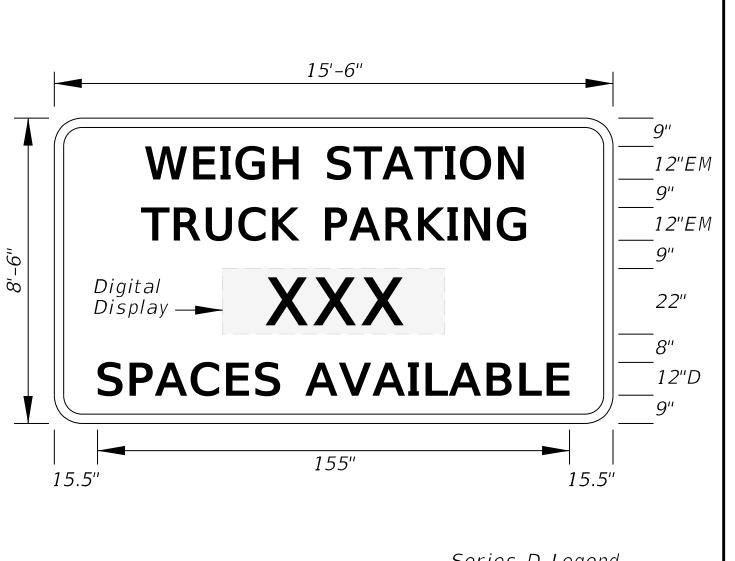

FTP-88-21
15'-6" X 8'-6"
12" Radii 2" Border
Series D Legend
Series EM Legend
Blue Background
White Legend and Border