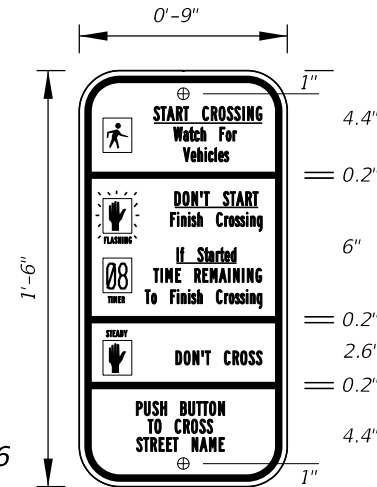

FTP-68B-06
9" X 1'-6"
1.5" Radii 3/4" Border
Series B Legend
White Background
Black Legend and Border

See Standard Highway Signs Manual, Sign R10-3b For Letter Size Spacing And Symbol Sizes.