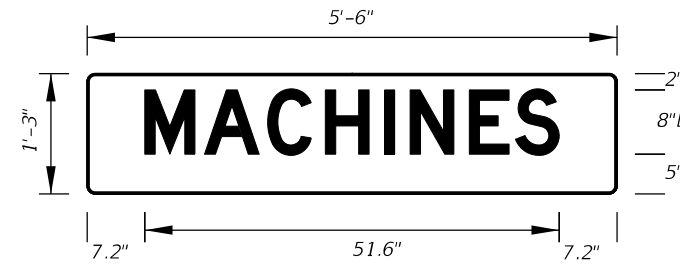

ARROW HEAD	
A	3.125
B	3.625
C	6.375
D	.5
E	.625

ARROW BODY						
A	B	C	D	E	F	G
6.25	3.125	3.125	3.125	5	9.25	20.5

10/3/2023 3:09:52 PM