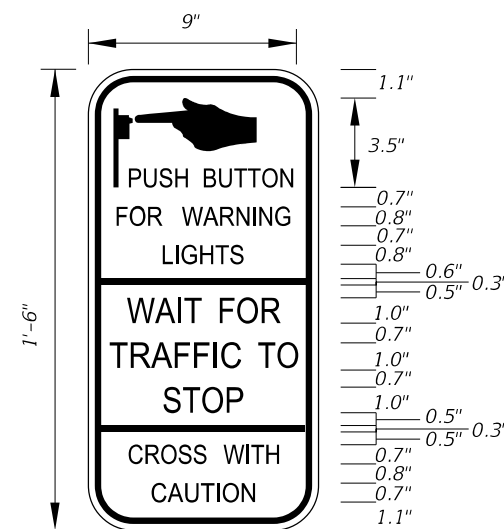

FTP-68C-21
9" X 1'-6"
1.5" Radii 1/4" Border

Series D Legend
White Background
Black Legend and Border