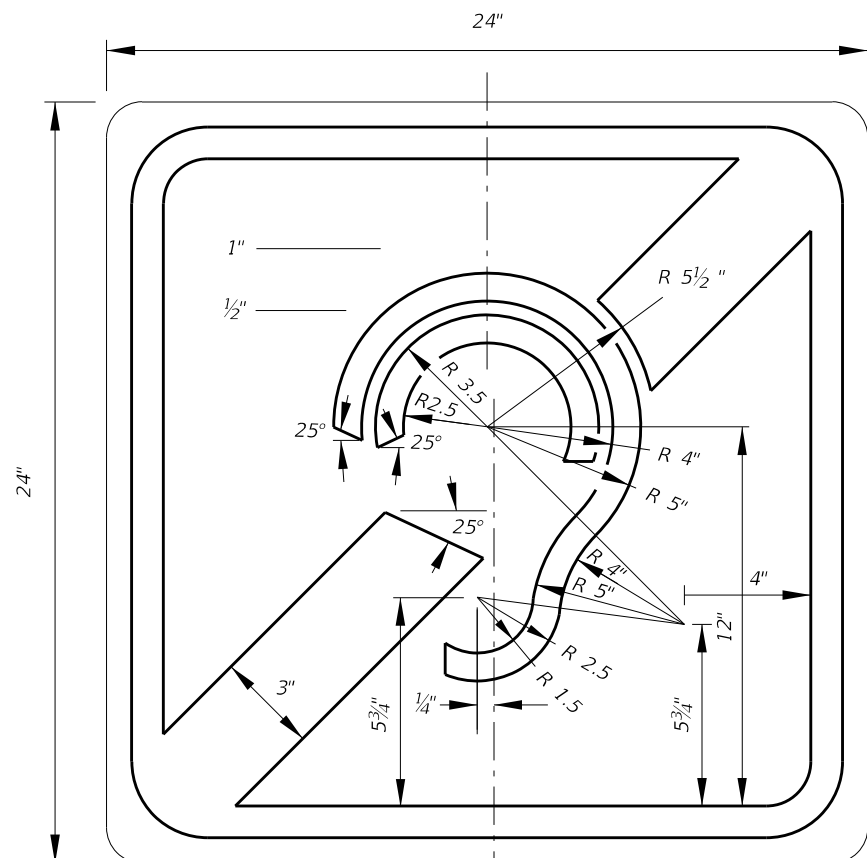

Supplemental Panel
for the FTP-20-06
and FTP-21-06 signs

FTP-23-06
2' X 2'
1.5" Radii $\frac{5}{8}$ " Border
Blue Background
White Legend and Border