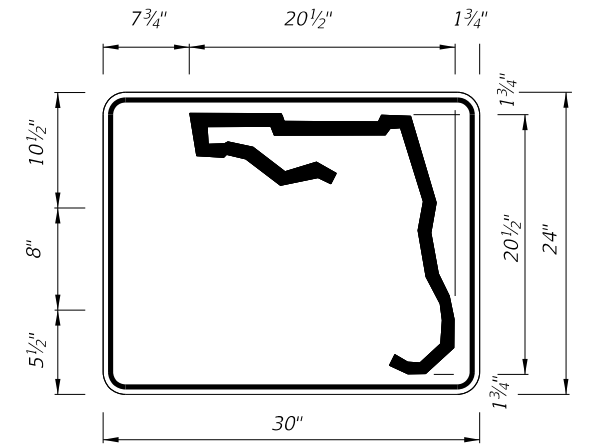

10/3/2023 3:09:01 PM

LAST REVISION	11/01/20	REVISION	DESCRIPTION:
---------------	----------	----------	--------------

DIGITS	NUMERAL SIZE	SERIES LEGEND	PANEL SIZE
1-3	15"	C	48" x 36"
4	12"	C	48" x 36"

**NOTES:**

DIGITS	NUMERAL SIZE	SERIES LEGEND	PANEL SIZE
1-2	10"	D	24" x 24"

3 or 4 DIGITS

DIGITS	NUMERAL SIZE	SERIES LEGEND	PANEL SIZE
3	8"	D	30" x 24"
4	8"	C	30" x 24"

**NOTES:**

- Stroke width of State Outline shall be 1".
- The 24" X 24" panel shall only be used for a 3 digit route when the panel is to be used on a sign cluster with other 24" X 24" panels.
- 1 1/2" Radii