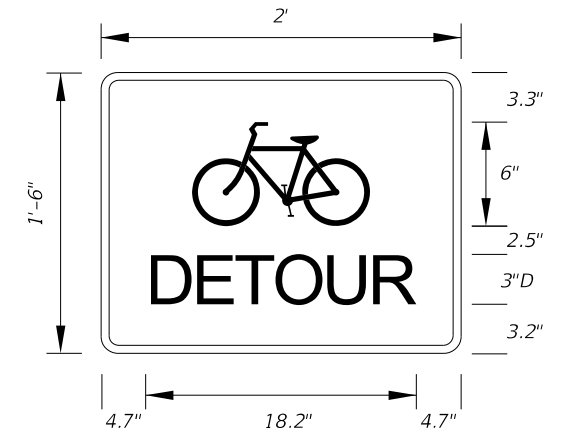

MOT-21-21
2' X 1'-6"
1.5" Radii 1/2" Border
3" Series D Legend
Orange Background
Black Legend and Border