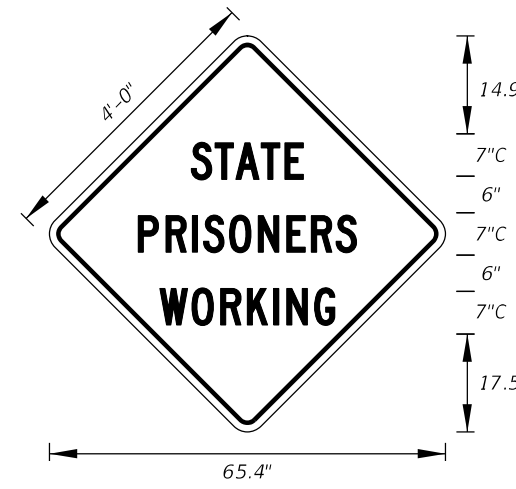

10/3/2023 3:09:59 PM

LAST REVISION	DESCRIPTION:
11/01/21	

**MOT-8-22**  
5' X 5'  
3" Radii 3/4" Border  
7" Series D Legend  
Orange Background  
Black Legend and Border

**MOT-9-22**  
5' X 5'  
3" Radii 3/4" Border  
7" Series D Legend  
Orange Background  
Black Legend and Border