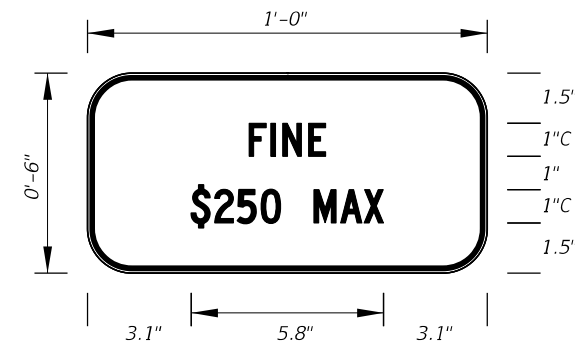

FTP-19-06
1' X 1'-6"
4" Radii $\frac{3}{8}$ " Border
Top 4" Series D
Bottom 2" Series C
White Background
Green Legend and Border

All Letters
1" Series C
1" Spacing
Between Lines
of Text

FTP-20-06
1' X 1'-6"
2" Radii $\frac{3}{8}$ " Border
1" Series C Legend
Color
Background
Legend and Border

Top Bottom
Blue White
White Black

All Letters
1.5" Series C
1" Spacing
Between Lines
of Text

FTP-21-06
1'-6" X 2'-6"
2" Radii $\frac{3}{8}$ " Border
1.5" Series C Legend
Color
Background
Legend and Border

Top Bottom
Blue White
White Black

FTP-22-06
1' X 6"
1" Radii $\frac{3}{8}$ " Border
1" Series C Legend
White Background
Black Legend and Border

Supplemental Panel
for the FTP-20-06
and FTP-21-06 signs

FTP-23-06
2' X 2'
1.5" Radii $\frac{5}{8}$ " Border
Blue Background
White Legend and Border

INTERNATIONAL SYMBOL OF
ACCESS FOR HEARING LOSS

FTP-24-06
2' X 2'
1.5" Radii $\frac{5}{8}$ " Border
Blue Background
White Legend and Border

INTERNATIONAL TDD SYMBOL

10/3/2023 3:09:15 PM

LAST
REVISION
11/01/20

REVISION

DESCRIPTION:

FY 2024-25
STANDARD PLANS

SPECIAL SIGN DETAILS

INDEX
700-102

SHEET
4 of 12