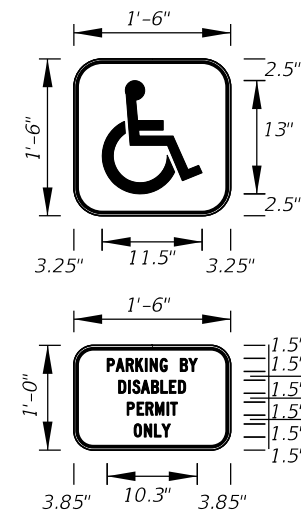

FTP-22-06
1' X 6"
1" Radii $\frac{3}{8}$ " Border
1" Series C Legend
White Background
Black Legend and Border