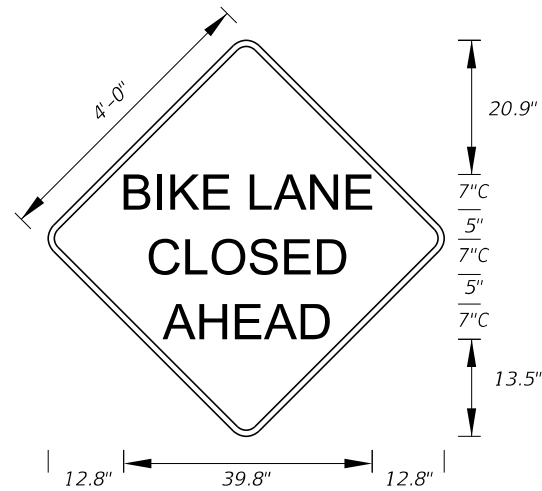

MOT-22-21
4' X 4'
3" Radii 3/4" Border
7" Series C Legend
Orange Background
Black Legend and Border