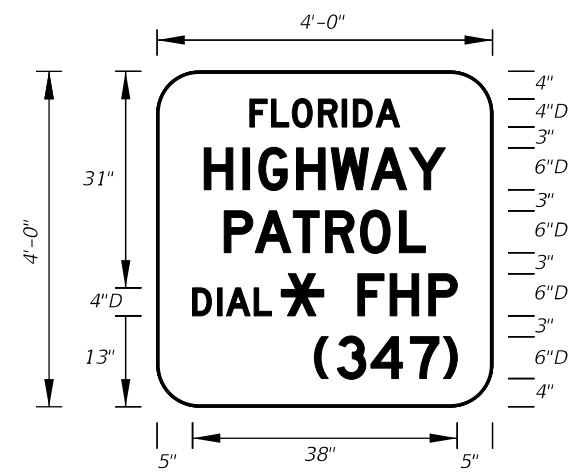

FTP-43-06
4' X 4'
6" Radii 1" Border
Top 4" Series D Legend
Bottom 6" Series D Legend
Blue Background
White Legend and Border