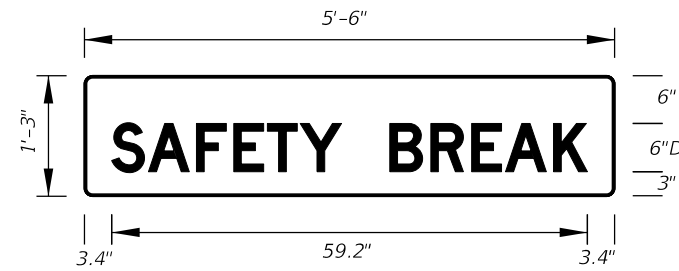

10/16/2022 2:38:56 PM

LAST REVISION	DESCRIPTION:
11/01/20	

FY 2023-24
 STANDARD PLANS

SPECIAL SIGN DETAILS

INDEX
 700-102

SHEET
 8 of 12

FTP-74-06
 5'-6" X 2'-6"
 4" Radii 3/4" Border
 6" Series D Legend
 Blue Background
 White Legend and Border