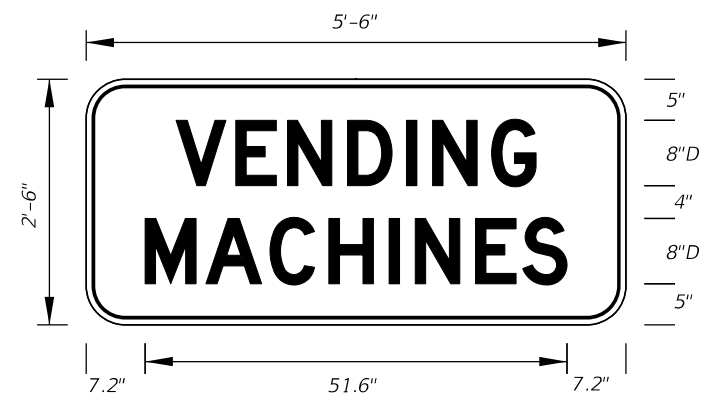

FTP-73-06
5'-6" X 2'-6"
4" Radii 3/4" Border

8" Series D Legend
Blue Background
White Legend and Border

10/16/2022 2:38:56 PM

LAST REVISION	DESCRIPTION:
11/01/20	

FY 2023-24
STANDARD PLANS

SPECIAL SIGN DETAILS

INDEX
700-102

SHEET
8 of 12