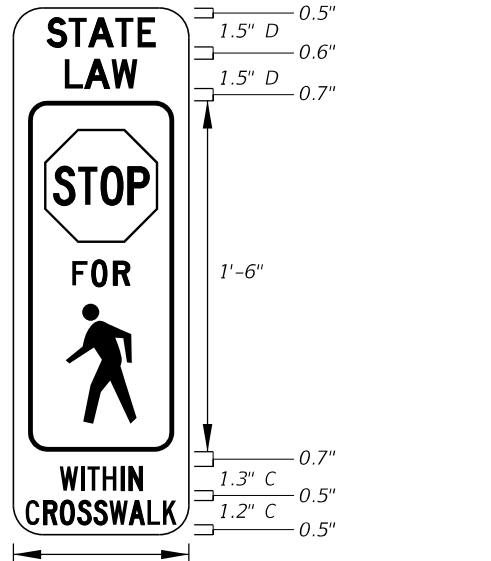

FTP-86-21
9" X 2'-3"
1.5" Radii No Border
Series C Legend and
Series D Legend
White on Yellow
Black Legend and Border