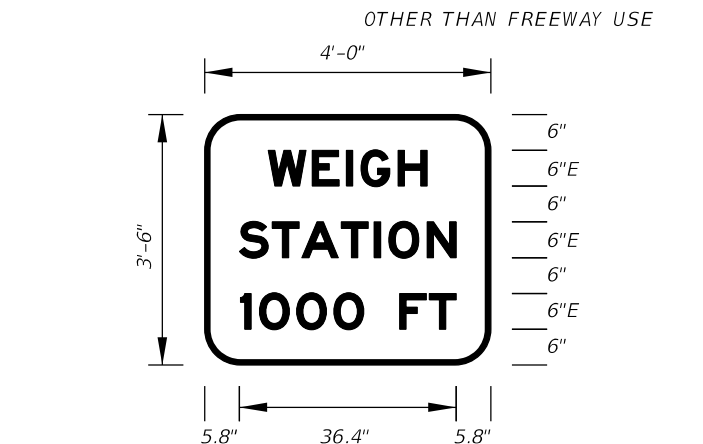

FTP-3-06
4' X 3'-6"
6" Radii 2" Border

6" Series E Legend
Green Background
White Legend and Border