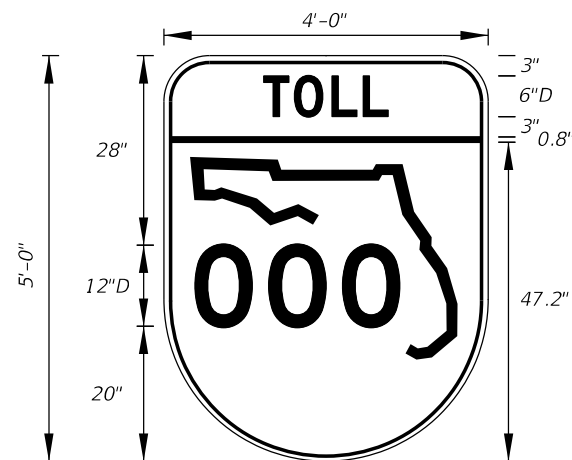

FTP-75-06
5'-6" X 1'-3"
1" Radii
6" Series D Legend
Blue Background
White Legend

FTP-79-06
4' X 5'
6" Radii 3/4" Border
6" and 12" Series D Legend
Top Yellow Background with Black Legend and Black Border
Bottom White Background with Black Legend and Border