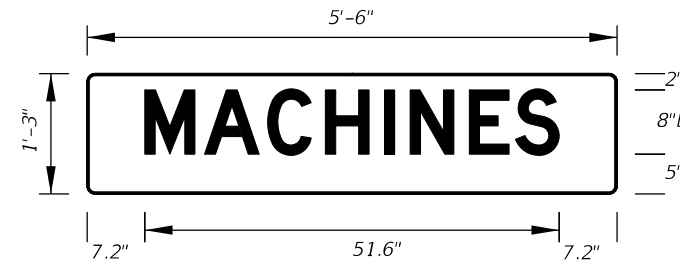

ARROW HEAD	
A	3.125
B	3.625
C	6.375
D	.5
E	.625

ARROW BODY						
A	B	C	D	E	F	G
6.25	3.125	3.125	3.125	5	9.25	20.5

10/6/2022 2:38:57 PM