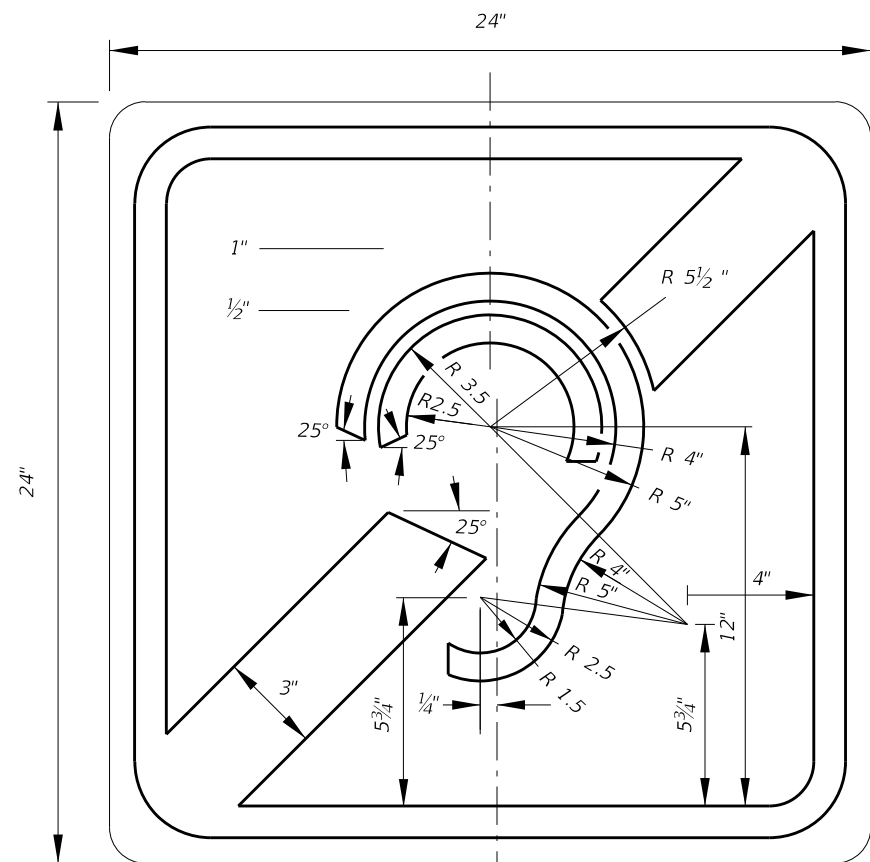

FTP-23-06
2' X 2'
1.5" Radii 5/8" Border
Blue Background
White Legend and Border

INTERNATIONAL SYMBOL OF
ACCESS FOR HEARING LOSS