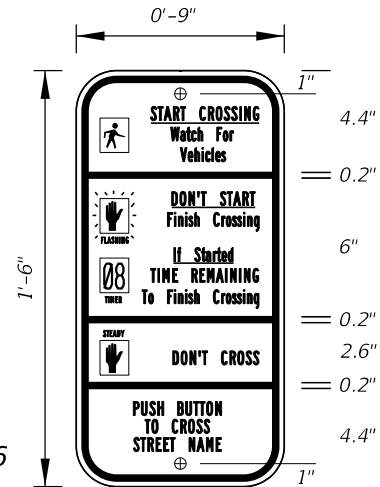

FTP-68B-06
9" X 1'-6"
1.5" Radii 3/4" Border
Series B Legend
White Background
Black Legend and Border

See Standard Highway Signs Manual, Sign R10-3b For Letter Size Spacing And Symbol Sizes.