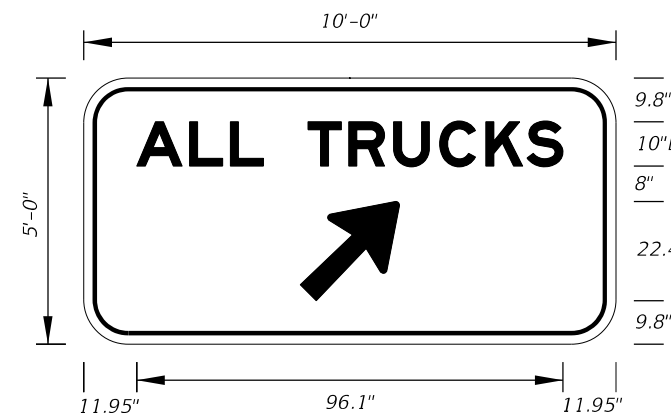

FTP-83-08
10'-0" X 5'-0"
8" Radii
10" Series E Legend
Green Background
White Legend