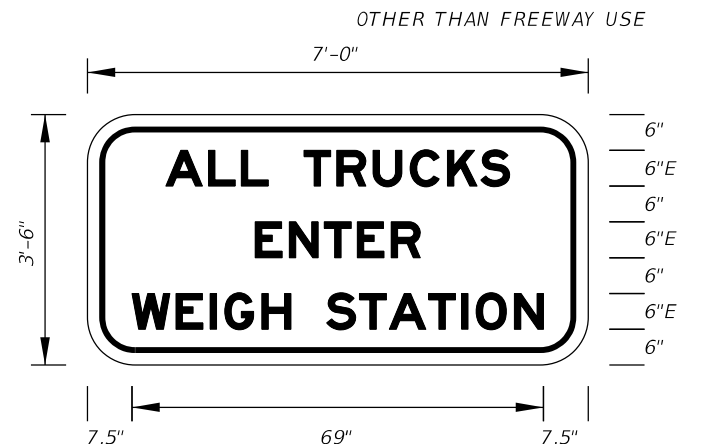

FTP-2-06
7' X 3'-6"
6" Radii 2" Border

6" Series E Legend
White Background
Black Legend and Border