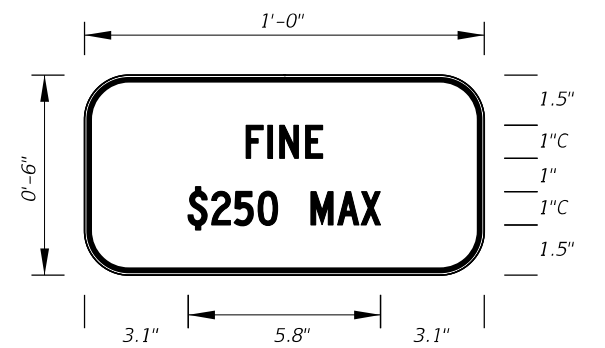

FTP-22-06
1' X 6"
1" Radii 3/8" Border
1" Series C Legend
White Background
Black Legend and Border

INTERNATIONAL SYMBOL OF
ACCESS FOR HEARING LOSS