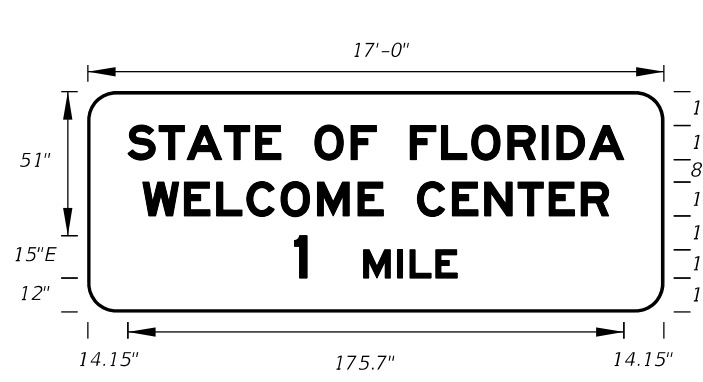

FTP-10-06
17' X 6'-6"
10" Radii 2" Border

12", 10" and 15" Series E Legend
Blue Background
White Legend and Border

10/16/2022 2:38:50 PM