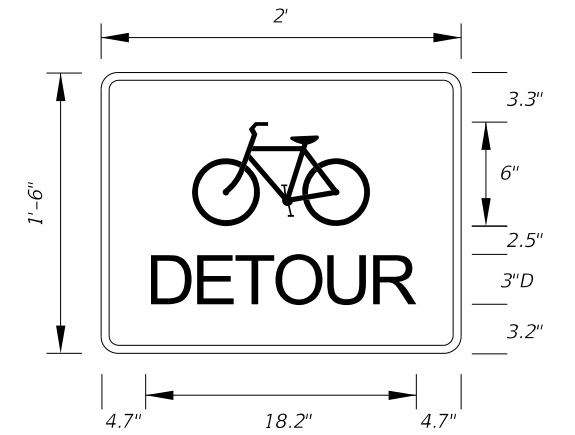

10/6/2022 2:38:56 PM

G20-1
2' X 4'
1.5" Radii 3/4" Border
Orange Background
Black Legend and Border

G20-2
2' X 4'
1.5" Radii 3/4" Border
Orange Background
Black Legend and Border

MOT-20-21
4' X 4'
3" Radii 3/4" Border
8" Series C Legend
Orange Background
Black Legend and Border