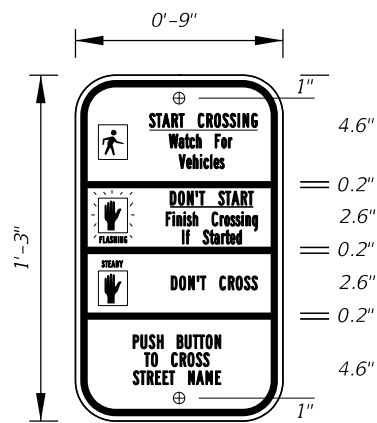

Sign Mounting Holes Can Be Punched Or Field Drilled With No Obstruction To Text Or Symbols From Holes Or Bolts.

FTP-68A-06
9" X 1'-3"
1.5" Radii 3/4" Border
Series B Legend
White Background
Black Legend and Border

See Standard Highway Signs Manual, Sign R10-3b For Letter Size Spacing And Symbol Sizes.

Sign Mounting Holes Can Be Punched Or Field Drilled With No Obstruction To Text Or Symbols From Holes Or Bolts.