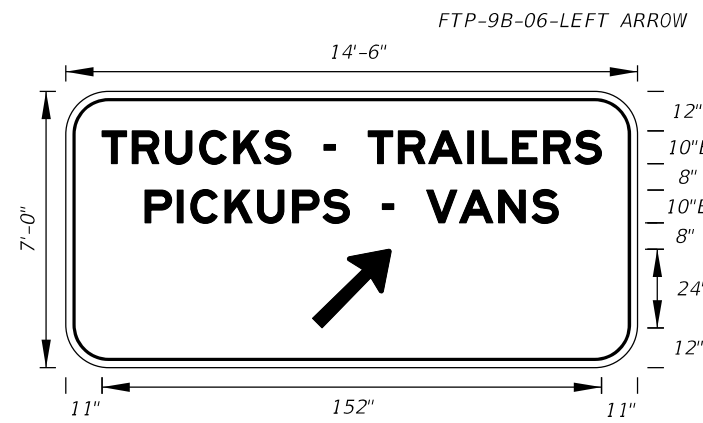

FTP-9A-06
14'-6" X 7'
11" Radii 2" Border

10" Series E Legend
Green Background
White Legend and Border