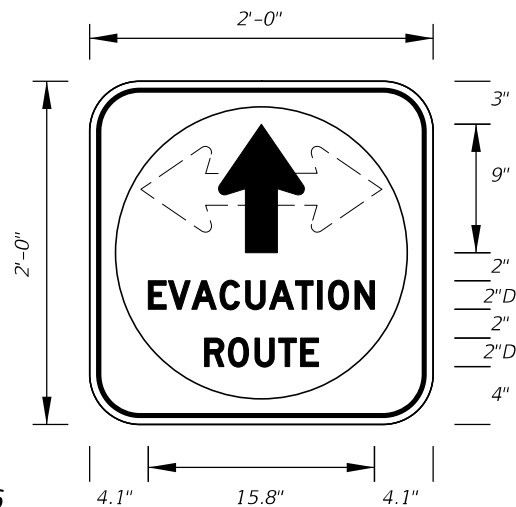

FTP-78-06
2' X 2'
3" Radii 3/4" Border
2" Series D Legend
White Background with Blue Circle Background
White Legend and Black Border