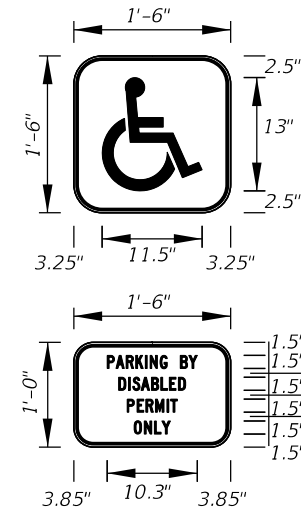

Supplemental Panel
for the FTP-20-06
and FTP-21-06 signs