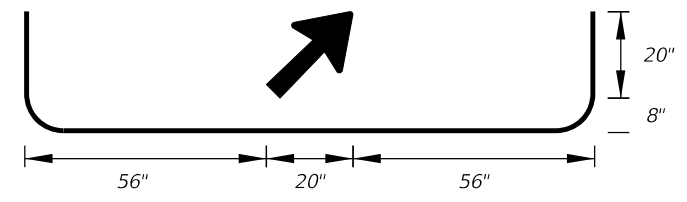

FTP-15C-06
11'-0" X 5'-6"
9" Radii 2" Border
8" Series E Legend
Blue Background
White Legend and Border