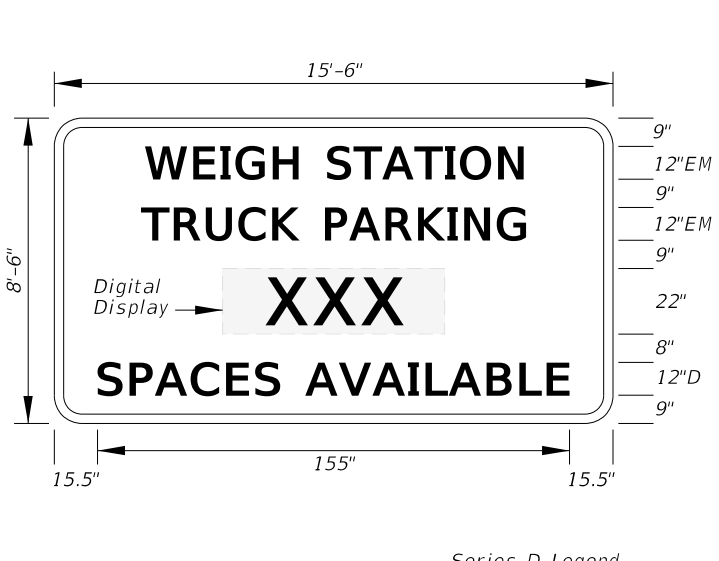

FTP-88-21
15'-6" X 8'-6"
12" Radii 2" Border
Series D Legend
Series EM Legend
Blue Background
White Legend and Border