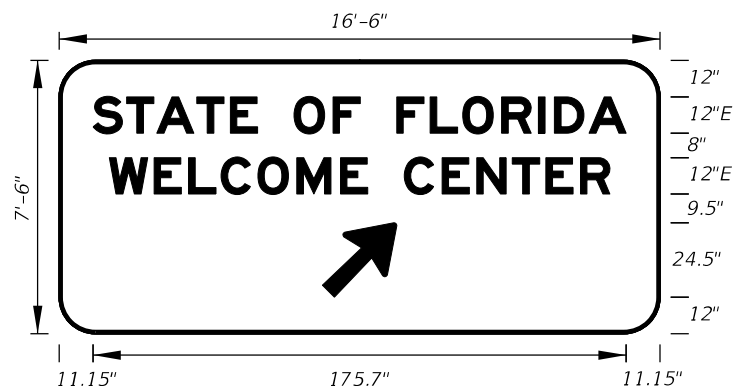

FTP-11-06
16'-6" X 7'-6"
12" Radii 2" Border
12" Series E Legend
Blue Background
White Legend and Border