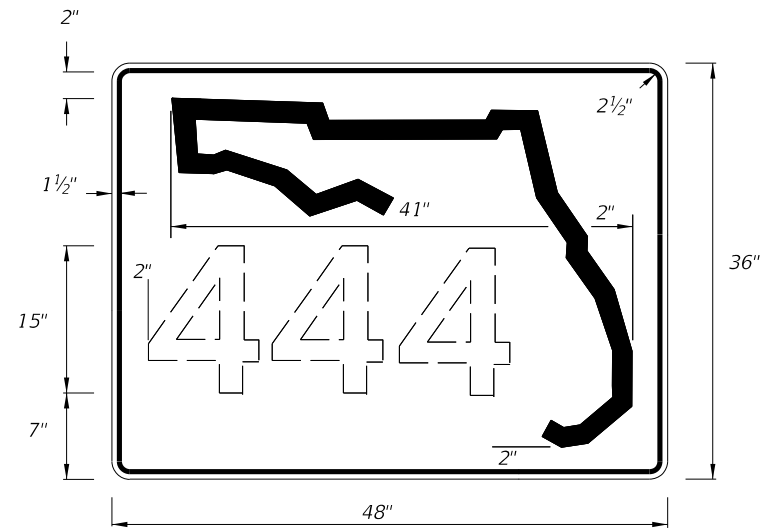

DIGITS	NUMERAL SIZE	SERIES LEGEND	PANEL SIZE
1-3	15"	C	48" x 36"
4	12"	C	48" x 36"

NOTES:

1. Stroke width of State Outline shall be 1".
2. 2 1/2" Radii