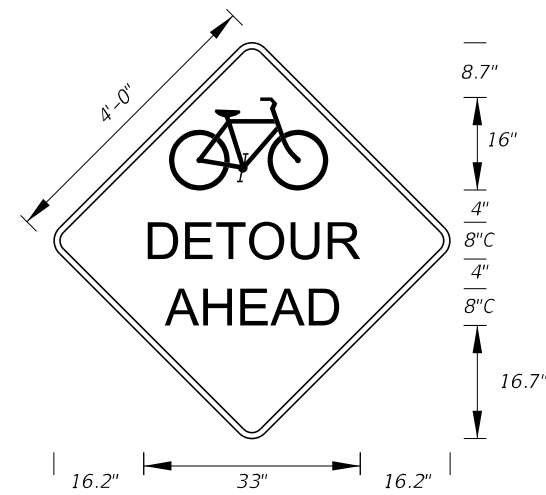

MOT-20-21
4' X 4'
3" Radii 3/4" Border
8" Series C Legend
Orange Background
Black Legend and Border