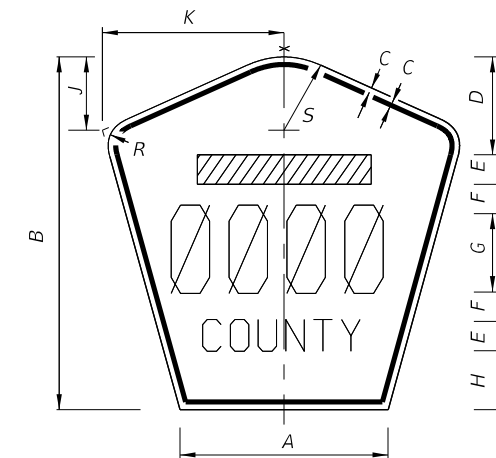

SIGN	DIMENSIONS												Rectangular Yellow Background Dimensions (See Note 3)
	A	B	C	D	E	F	G	H	J	K	R	S	
4 DIGIT POST MOUNTED	25 1/8"	42"	3/4"	10"	4"	4"	8"	8"	8 3/8"	22"	5"	8 3/4"	42" x 42"
2 DIGIT OVERHEAD	21 1/2"	36"	1/2"	7 1/2"	3"	3"	12"	4 1/2"	7 1/8"	18 7/8"	4 1/4"	7 1/2"	42" x 42"
3 DIGIT OVERHEAD	25 1/8"	42"	3/4"	8"	4"	4"	12"	6"	8 3/8"	22"	5"	8 3/4"	48" x 48"
4 DIGIT OVERHEAD	29 7/8"	48"	3/4"	8"	5"	5"	12"	8"	9 3/4"	25 5/8"	5 3/4"	10 1/4"	52" x 52"

FTP-18-06 - COUNTY ROUTE MARKER (M1-6)

10/6/2022 2:38:52 PM