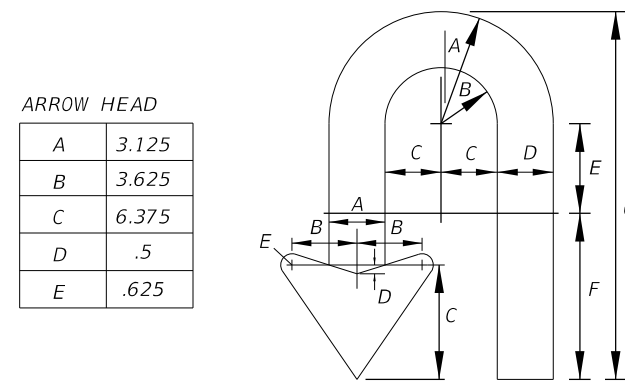

ARROW HEAD	
A	3.125
B	3.625
C	6.375
D	.5
E	.625

ARROW BODY						
A	B	C	D	E	F	G
6.25	3.125	3.125	3.125	5	9.25	20.5