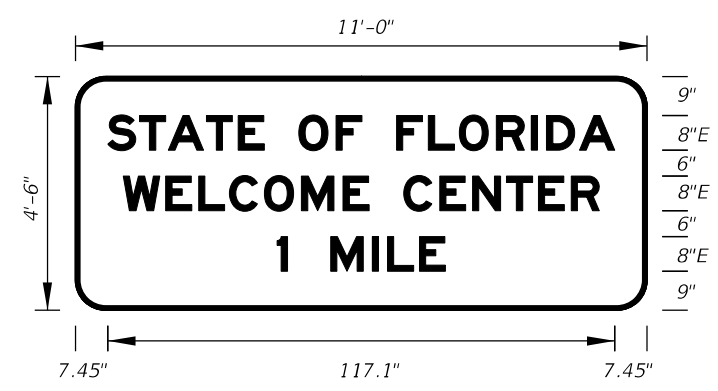

FTP-15A-06
11'-0" X 4'-6"
7" Radii 2" Border
8" Series E Legend
Blue Background
White Legend and Border