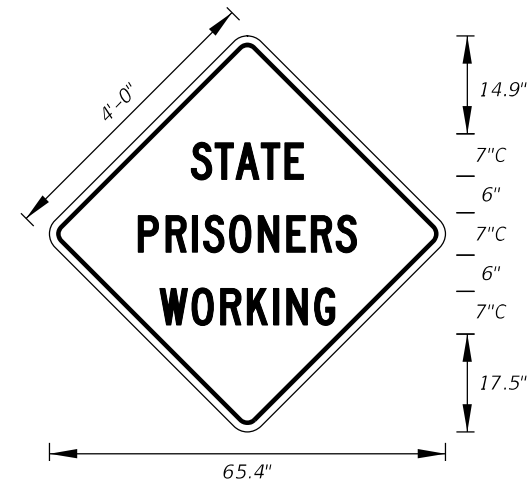

MOT-10-22
4' X 4'
3" Radii 3/4" Border
7" Series C Legend
Orange Background
Black Legend and Border