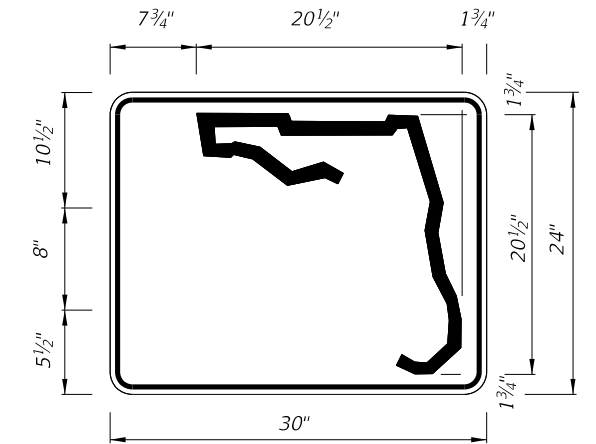

DIGITS	NUMERAL SIZE	SERIES LEGEND	PANEL SIZE
1-2	10"	D	24" x 24"

3 or 4 DIGITS

DIGITS	NUMERAL SIZE	SERIES LEGEND	PANEL SIZE
3	8"	D	30" x 24"
4	8"	C	30" x 24"

NOTES:

1. Stroke width of State Outline shall be 1".
2. The 24" X 24" panel shall only be used for a 3 digit route when the panel is to be used on a sign cluster with other 24" X 24" panels.
3. 1 1/2" Radii