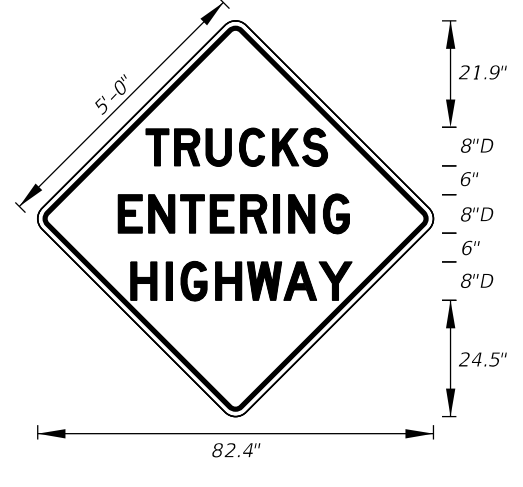

MOT-6-22
5' X 5'
3" Radii 3/4" Border
8" Series D Legend
Orange Background
Black Legend and Border