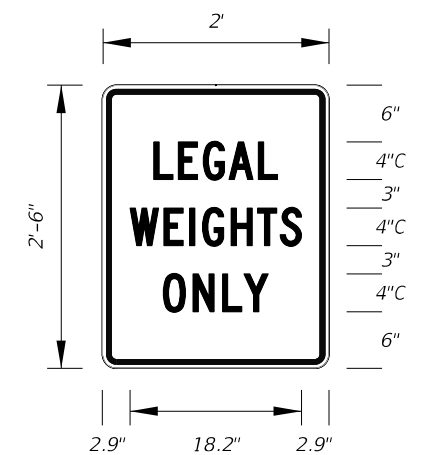

MOT-19-11
2' X 2'-6"
1.13" Radii 3/4" Border
4" Series C Legend
White Background
Red Legend and Border

10/6/2022 2:38:56 PM