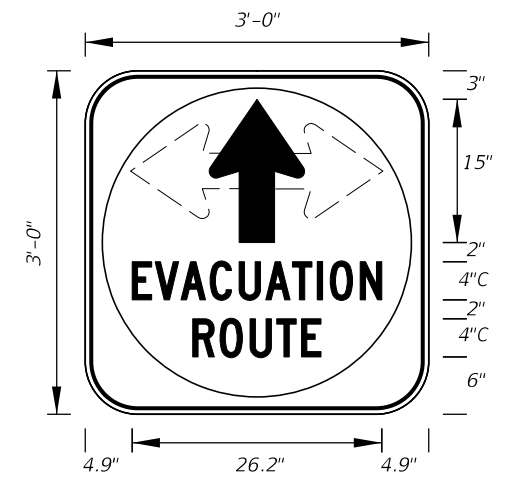

FTP-77-06
3' X 3'
5" Radii 3/4" Border
4" Series C Legend
White Background with Blue Circle Background
White Legend and Black Border