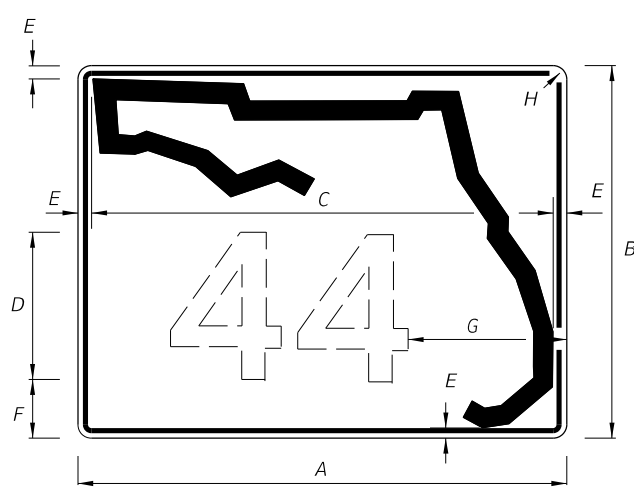

INDEPENDENT USE FOR FREEWAY

1 OR 2 DIGITS