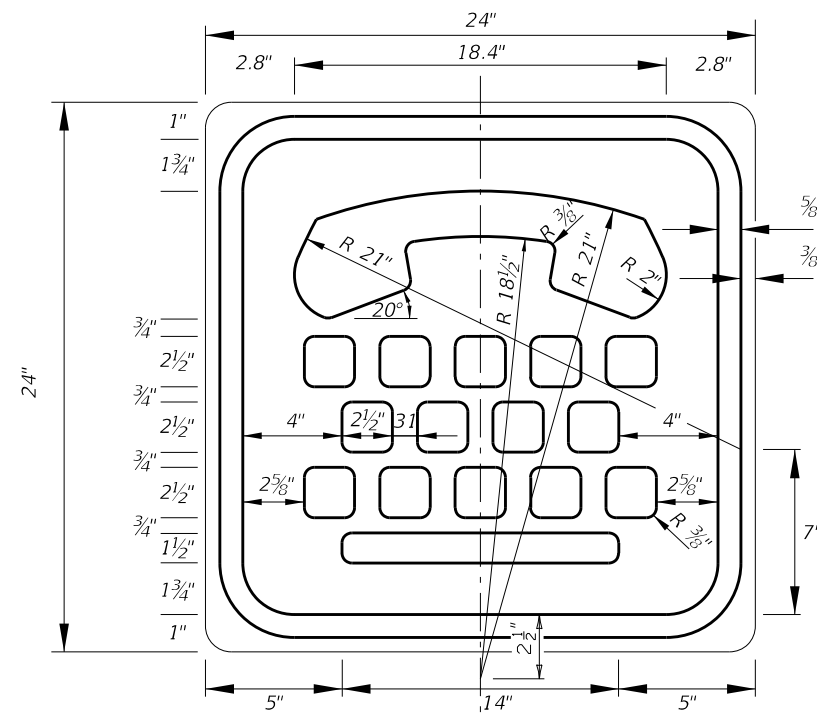

FTP-24-06
2' X 2'
1.5" Radii 5/8" Border
Blue Background
White Legend and Border

INTERNATIONAL TDD SYMBOL

10/6/2022 2:38:53 PM

LAST
REVISION
11/01/20

REVISION

DESCRIPTION:

FY 2023-24
STANDARD PLANS

SPECIAL SIGN DETAILS

INDEX
700-102

SHEET
4 of 12