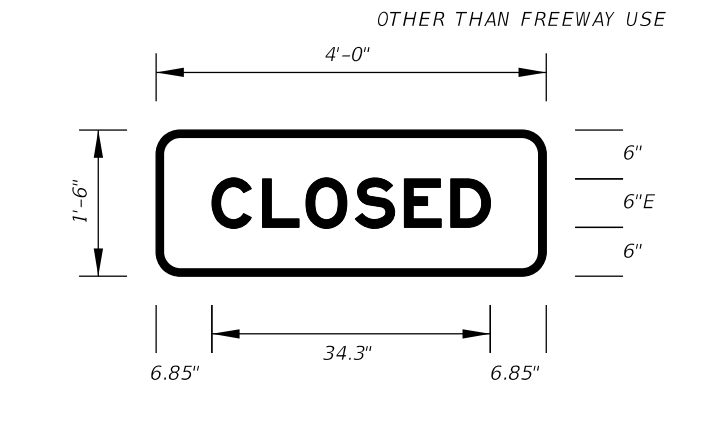

FTP-4-06
4' X 1'-6"
3" Radii 2" Border

6" Series E Legend
Green Background
White Legend and Border

Note:
FTP-4-06 to be used with FTP-3-06