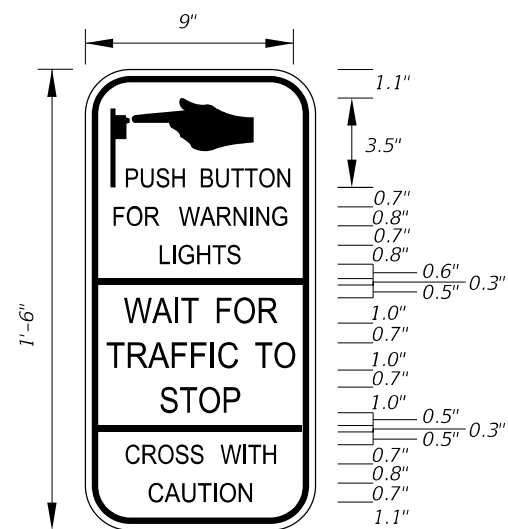

FTP-68C-21
9" X 1'-6"
1.5" Radii 1/4" Border

Series D Legend
White Background
Black Legend and Border