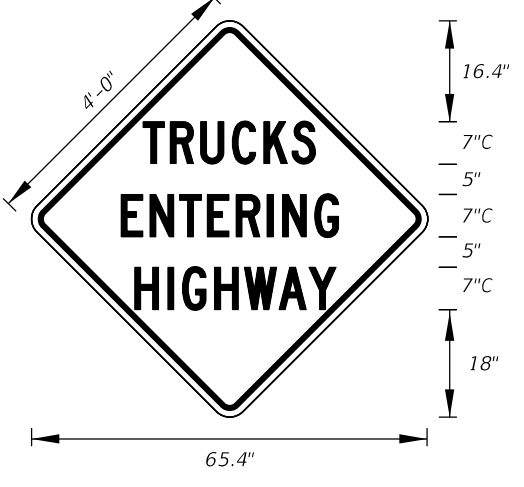

MOT-5-22
4' X 4'
3" Radii 3/4" Border
7" Series C Legend
Orange Background
Black Legend and Border