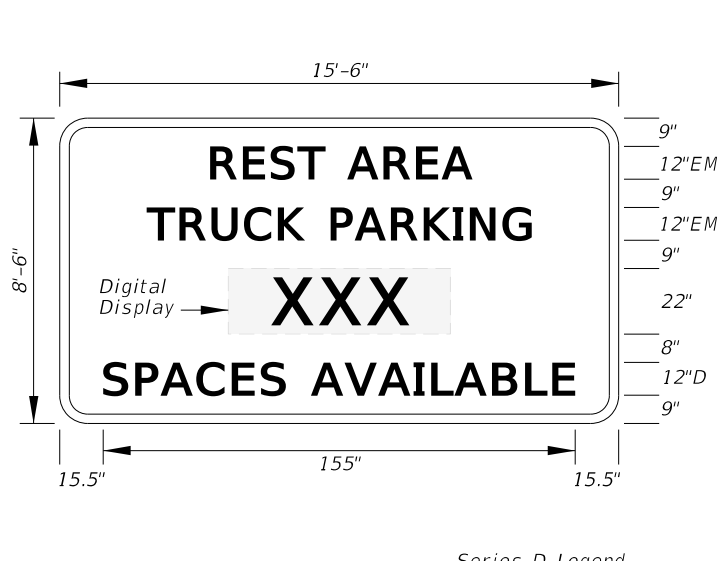

FTP-87-21
15'-6" X 8'-6"
12" Radii 2" Border
Series D Legend
Series EM Legend
Blue Background
White Legend and Border