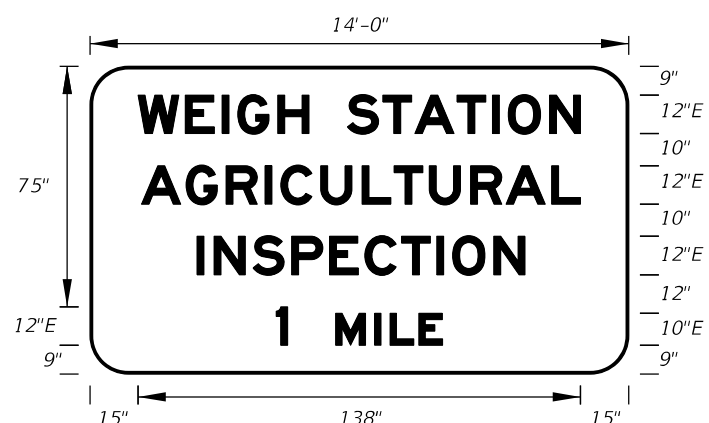

FTP-5-06
14' X 8'
12" Radii 2" Border

12" and 10" Series E Legend
Green Background
White Legend and Border