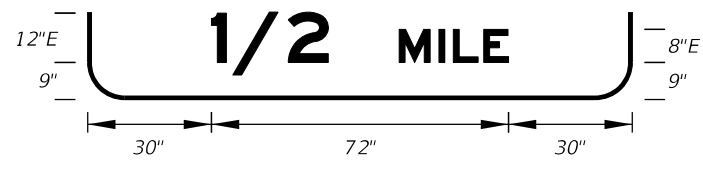

FTP-15B-06
11'-0" X 5'-0"
8" Radii 2" Border
8" and 12" Series E Legend
Blue Background
White Legend and Border