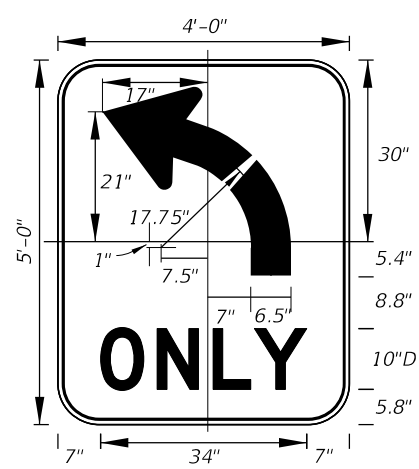

FTP-54L-06
4' X 5'
6" Radii 3/4" Border
10" Series D Legend
White Background
Black Legend and Border
FTP-54R-06 for
(Right Turn Arrow)