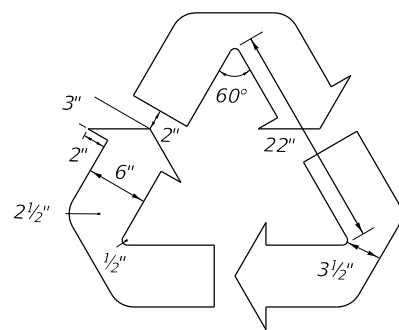

Detail for **FTP-48-06** and **FTP-49-06**