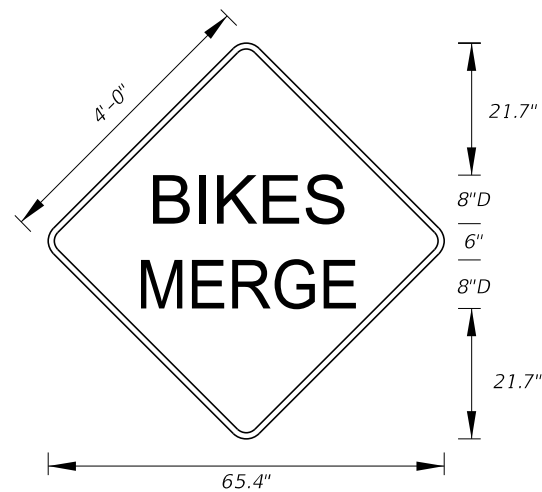

MOT-26A-22
4' X 4'
3" Radii 3/4" Border
8" Series D Legend
Orange Background
Black Legend and Border