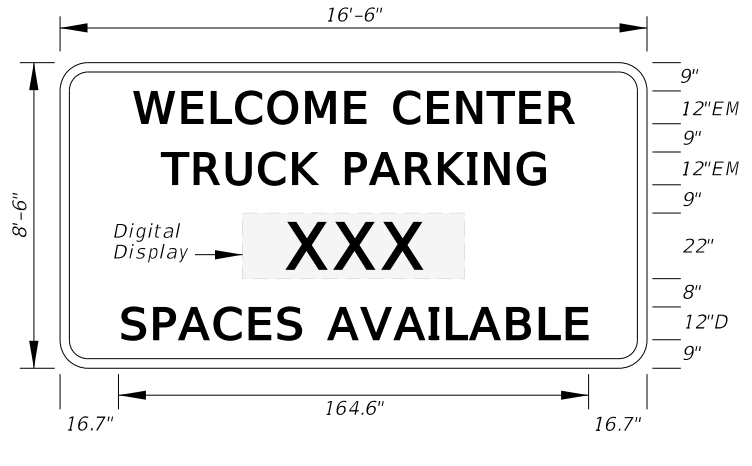

FTP-89-21
16'-6" X 8'-6"
12" Radii 2" Border
Series D Legend
Series EM Legend
Blue Background
White Legend and Border