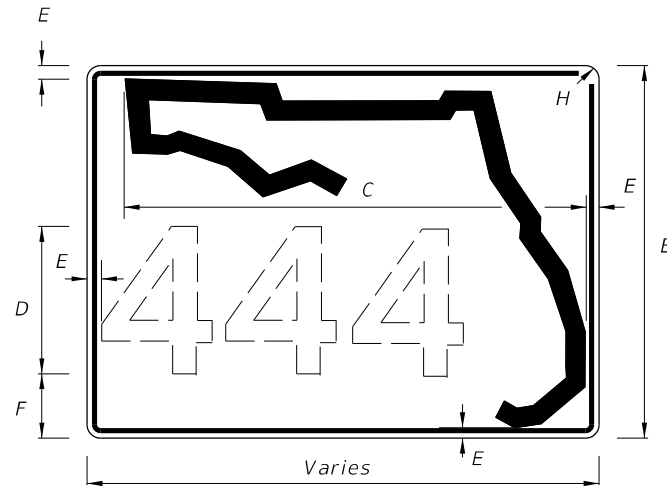

3 OR MORE DIGITS

NOTES:

1. Florida marker shall have Black Legend with White Background.
2. Stroke width of State outline shall be 1 3/4" for Guide Sign.
3. Series D Legend.
4. 5/8" Border

A	B	C	D	E	F	G	H
30"	24"	26"	12"	1 1/4"	2 3/4"	8 1/4"	1 1/4"
36"	30"	32"	15"	1 1/4"	3 1/4"	8 3/4"	1 1/4"
42"	36"	38"	15"	1 1/4"	6 1/4"	11"	1 1/4"

GUIDE SIGN USE

FTP-17-06 - FLORIDA ROUTE MARKER