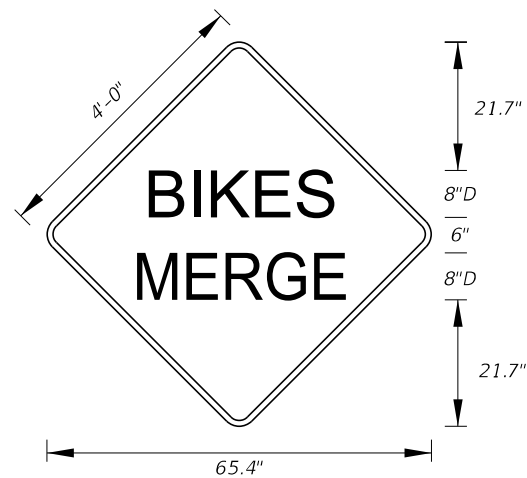

MOT-26A-22
4' X 4'
3" Radii 3/4" Border
8" Series D Legend
Orange Background
Black Legend and Border