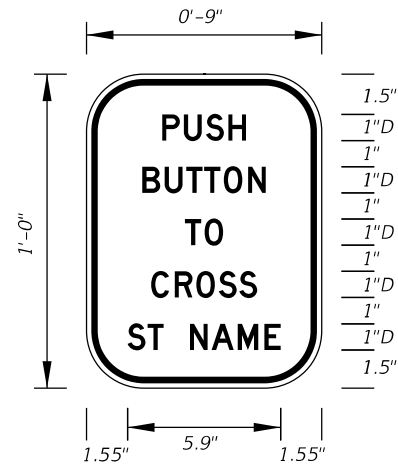

FTP-25-06
9" X 1'-0"
2" Radii 3/8" Border
1" Series D Legend
White Background
Black Legend and Border