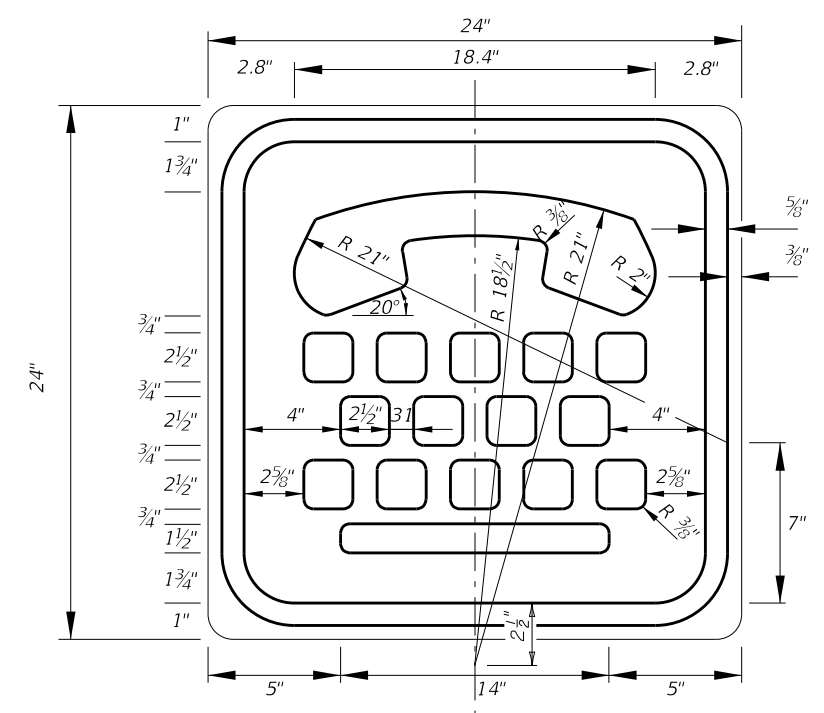

FTP-24-06
2' X 2'
1.5" Radii 5/8" Border
Blue Background
White Legend and Border

INTERNATIONAL TDD SYMBOL

9/22/2021 2:58:15 PM