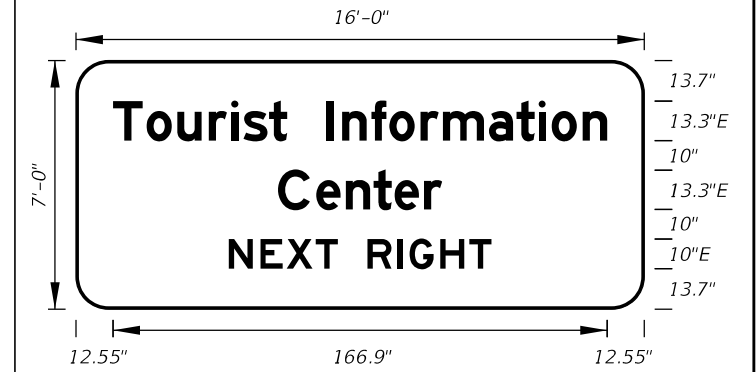

FTP-14-06
16'-0" X 7'-0"
11" Radii 2" Border
13.3 and 10" Series E Legend
Blue Background
White Legend and Border