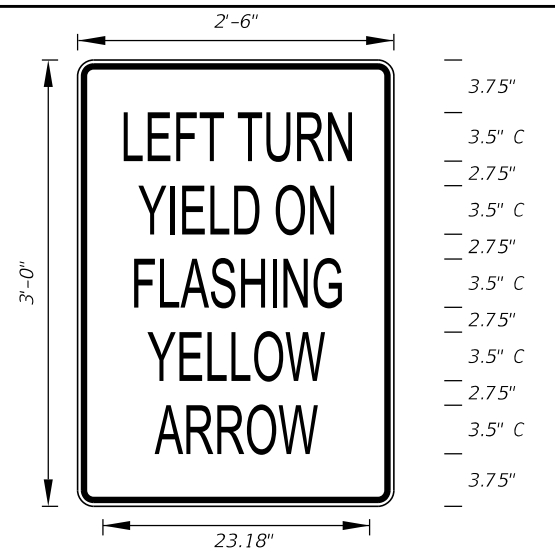

FTP-85-13
2'-6" X 3"
1.875" Radii 3/4" Border
3.5" Series C Legend
White Background
Black Legend and Border