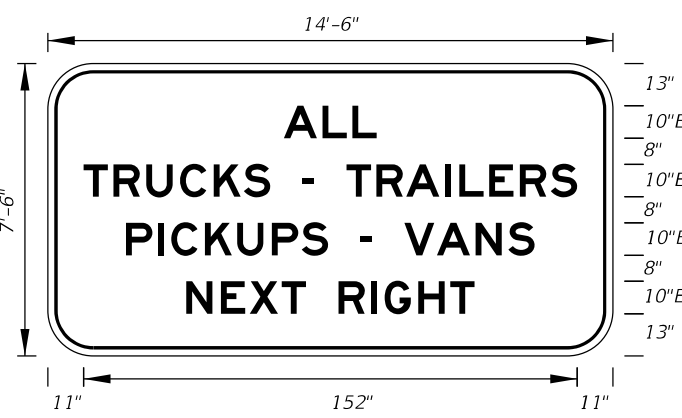

**FTP-5-06**  
 14' X 8'  
 12" Radii 2" Border  
 12" and 10" Series E Legend  
 Green Background  
 White Legend and Border

**FTP-6A-06**  
 14'-6" X 7'-6"  
 12" Radii 2" Border  
 10" Series E Legend  
 White Background  
 Black Legend and Border  
 On Interstate Station  
 Delete Pickups-Vans,  
 and reduce Sign height  
 accordingly.