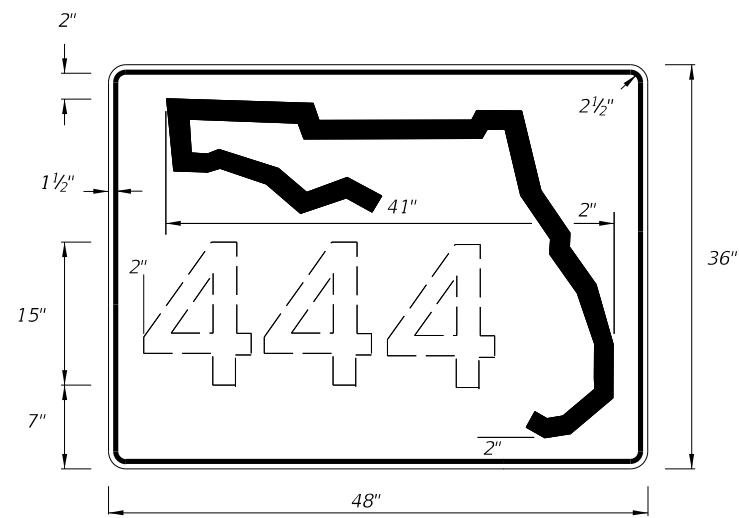

9/22/2021 2:58:04 PM

LAST REVISION	DESCRIPTION:
11/01/20	

FY 2022-23  
 STANDARD PLANS

SPECIAL SIGN DETAILS

INDEX  
 700-102

SHEET  
 2 of 12

DIGITS	NUMERAL SIZE	SERIES LEGEND	PANEL SIZE
1-3	15"	C	48" x 36"
4	12"	C	48" x 36"