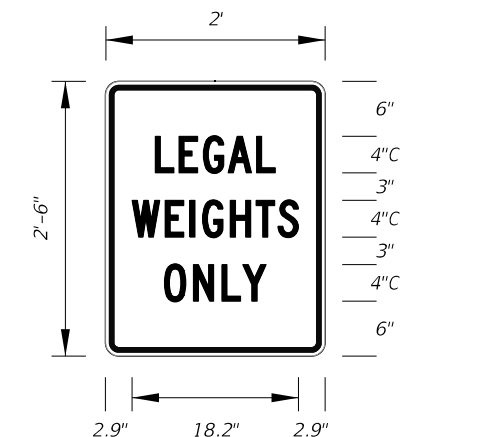

MOT-19-11
2' X 2'-6"
1.13" Radii 3/4" Border
4" Series C Legend
White Background
Red Legend and Border

9/22/2021 2:59:20 PM

LAST REVISION	DESCRIPTION:
11/01/21