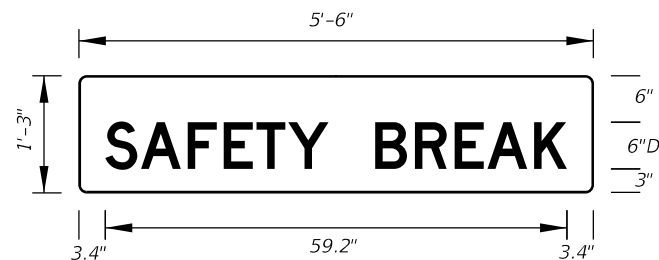

**FTP-73-06**  
 5'-6" X 2'-6"  
 4" Radii 3/4" Border

8" Series D Legend  
 Blue Background  
 White Legend and Border

9/22/2021 2:58:37 PM

LAST REVISION	DESCRIPTION:
11/01/20	

**FTP-74-06**  
 5'-6" X 2'-6"  
 4" Radii 3/4" Border  
 6" Series D Legend  
 Blue Background  
 White Legend and Border