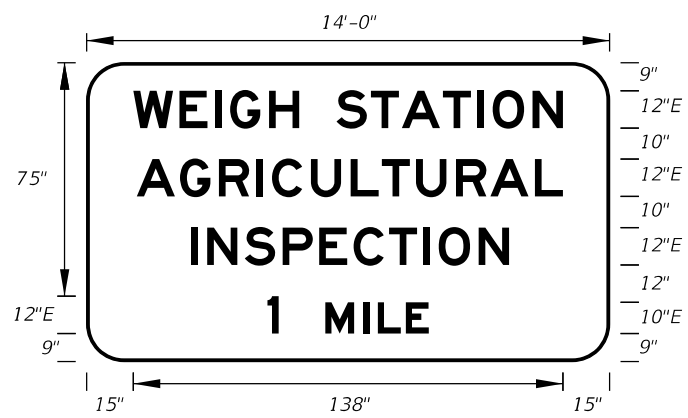

FTP-5-06
14' X 8'
12" Radii 2" Border
12" and 10" Series E Legend
Green Background
White Legend and Border