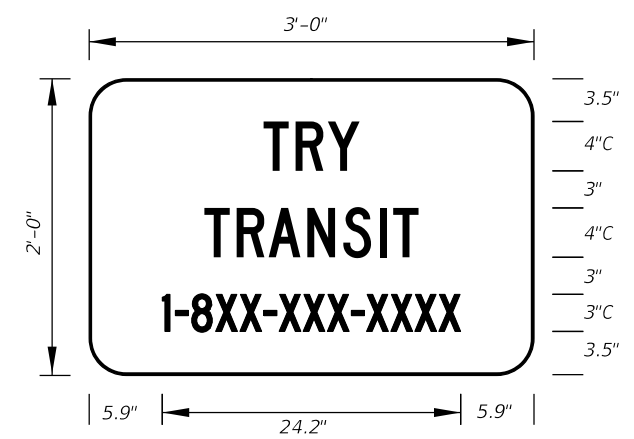

FTP-60-06
3' X 2'
3" Radii
4" and 3" Series C Legend
Blue Background
White Legend and Border
Design Project Manager or Transit Administrator will supply correct 1-8XX number.