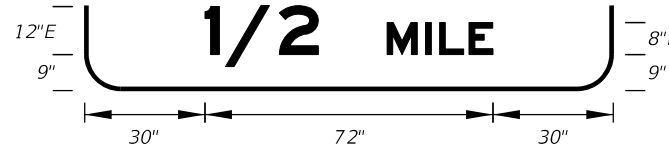

FTP-15B-06
11'-0" X 5'-0"
8" Radii 2" Border
8" and 12" Series E Legend
Blue Background
White Legend and Border