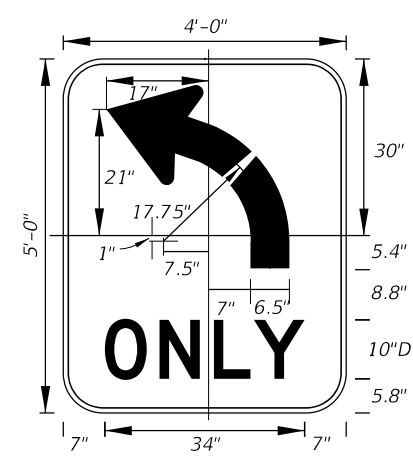

FTP-54L-06
4' X 5'
6" Radii 3/4" Border
10" Series D Legend
White Background
Black Legend and Border
FTP-54R-06 for (Right Turn Arrow)