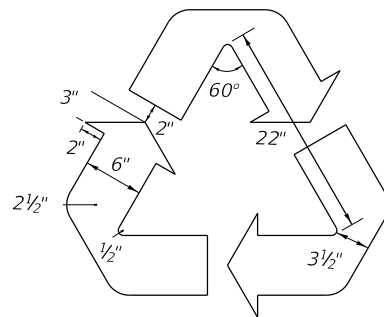

Detail for **FTP-48-06** and **FTP-49-06**