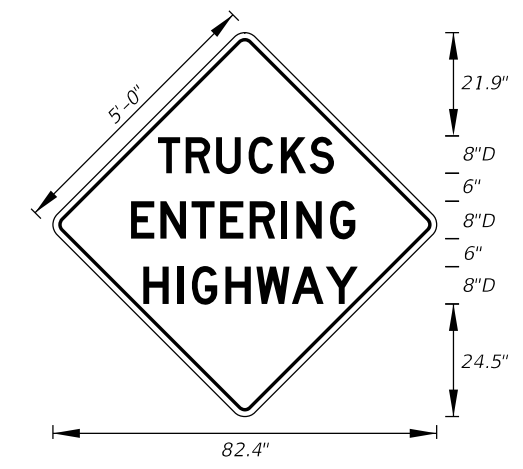

MOT-6-22
5' X 5'
3" Radii 3/4" Border
8" Series D Legend
Orange Background
Black Legend and Border