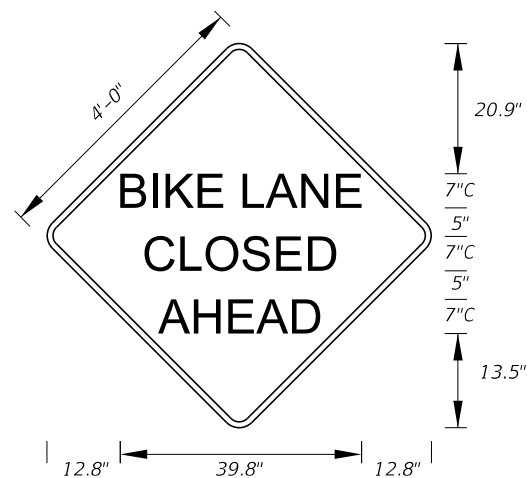

MOT-22-21
4' X 4'
3" Radii 3/4" Border
7" Series C Legend
Orange Background
Black Legend and Border