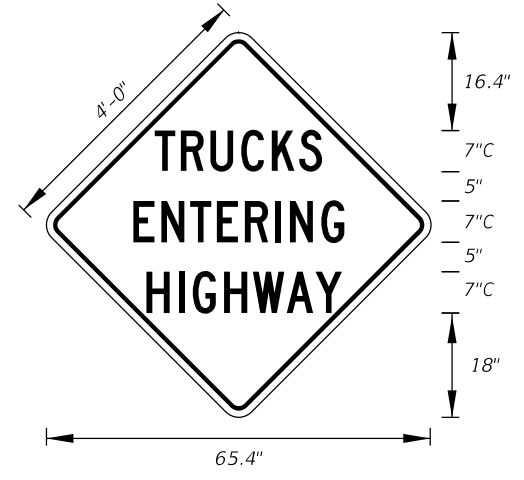

MOT-5-22
4' X 4'
3" Radii 3/4" Border
7" Series C Legend
Orange Background
Black Legend and Border