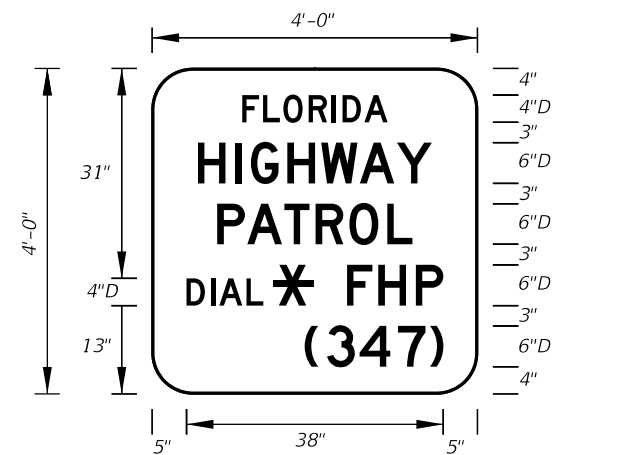

FTP-43-06
4' X 4'
6" Radii 1" Border
Top 4" Series D Legend
Bottom 6" Series D Legend
Blue Background
White Legend and Border