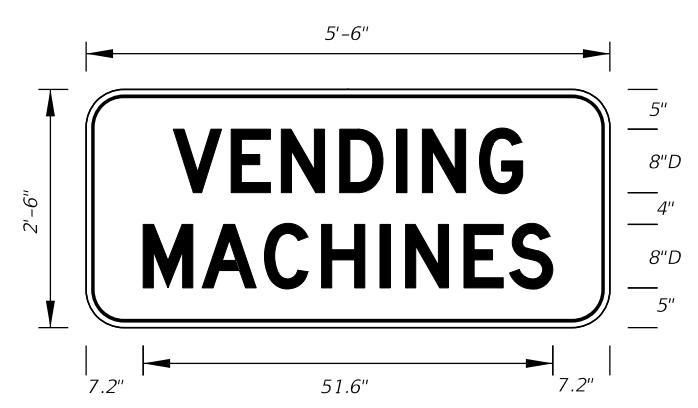

FTP-73-06
5'-6" X 2'-6"
4" Radii 3/4" Border

8" Series D Legend
Blue Background
White Legend and Border

9/22/2021 2:58:37 PM

LAST REVISION	DESCRIPTION:
11/01/20