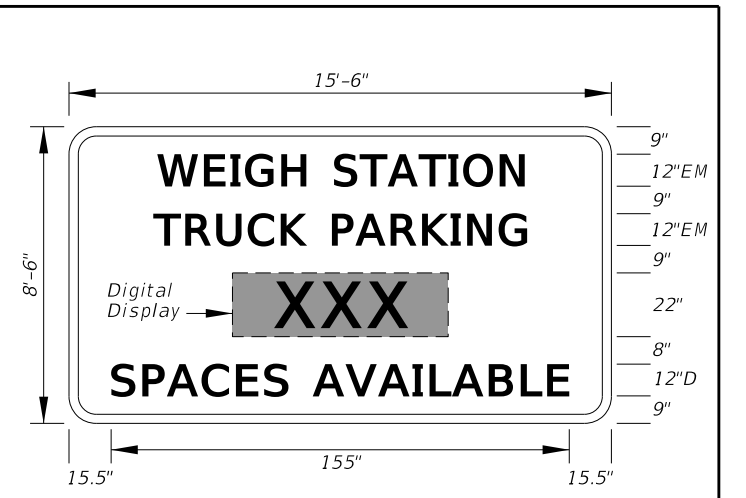

FTP-88-21
15'-6" X 8'-6"
12" Radii 2" Border
Series D Legend
Series EM Legend
Blue Background
White Legend and Border