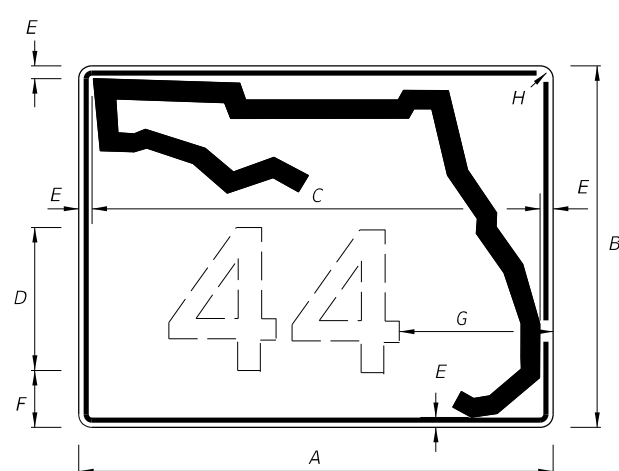

INDEPENDENT USE FOR FREEWAY

1 OR 2 DIGITS