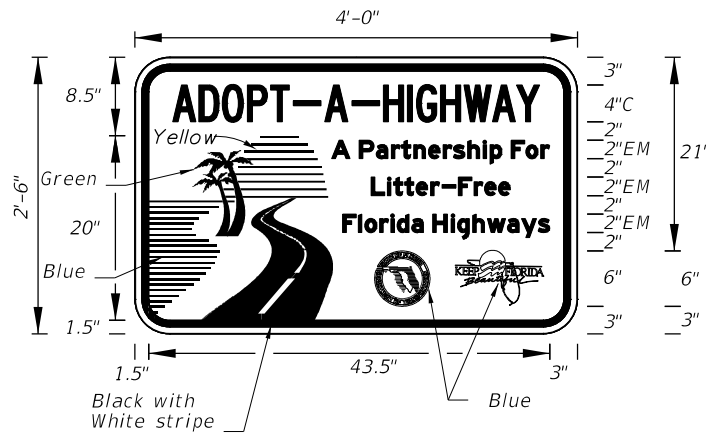

FTP-42-06
4' X 2'-6"
3" Radii
Top 4" Series C Legend
Bottom 2" Series EM Legend
White Background
Blue Legend and Border