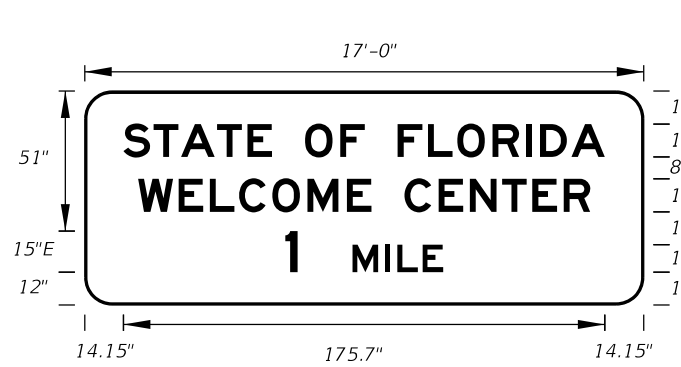

FTP-10-06
17' X 6'-6"
10" Radii 2" Border
12", 10" and 15" Series E Legend
Blue Background
White Legend and Border

9/22/2021 2:58:00 PM