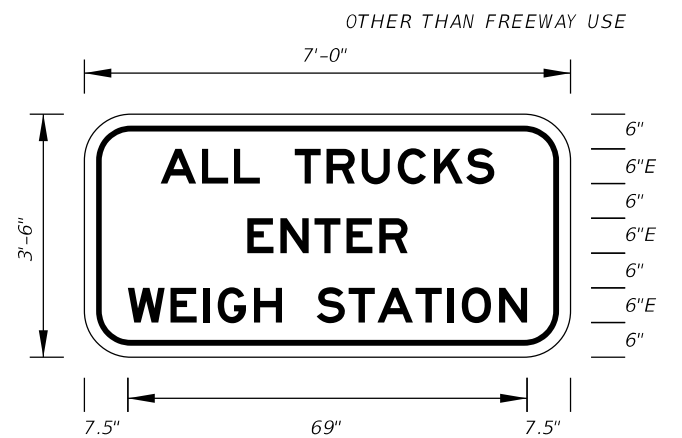

**FTP-1-06**  
 11'-6" X 5'-6"  
 9" Radii 2" Border  
 10" Series E Legend  
 White Background  
 Black Legend and Border

**FTP-2-06**  
 7' X 3'-6"  
 6" Radii 2" Border  
 6" Series E Legend  
 White Background  
 Black Legend and Border