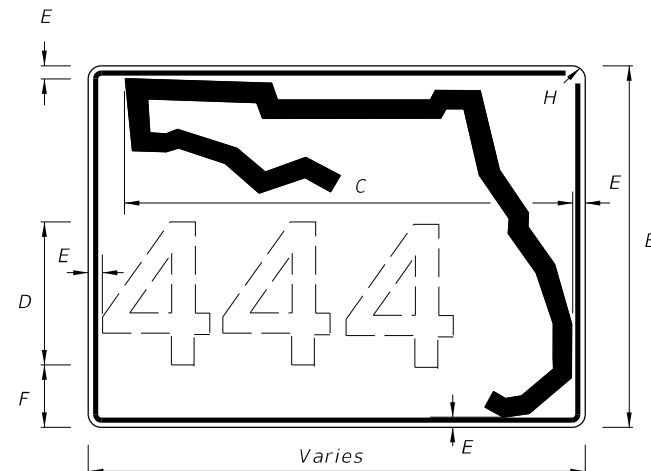

3 OR MORE DIGITS

NOTES:

1. Florida marker shall have Black Legend with White Background.
2. Stroke width of State outline shall be 1 3/4" for Guide Sign.
3. Series D Legend.
4. 5/8" Border

A	B	C	D	E	F	G	H
30"	24"	26"	12"	1 1/4"	2 3/4"	8 1/4"	1 1/4"
36"	30"	32"	15"	1 1/4"	3 1/4"	8 3/4"	1 1/4"
42"	36"	38"	15"	1 1/4"	6 1/4"	11"	1 1/4"

GUIDE SIGN USE

FTP-17-06 - FLORIDA ROUTE MARKER