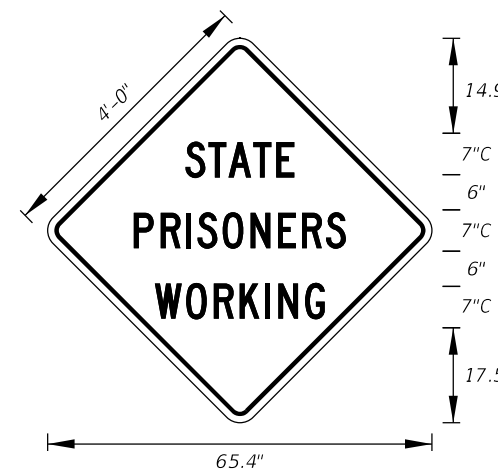

9/22/2021 2:59:14 PM

LAST REVISION	DESCRIPTION:
11/01/21	

**MOT-8-22**  
5' X 5'  
3" Radii 3/4" Border  
7" Series D Legend  
Orange Background  
Black Legend and Border

**MOT-9-22**  
5' X 5'  
3" Radii 3/4" Border  
7" Series D Legend  
Orange Background  
Black Legend and Border