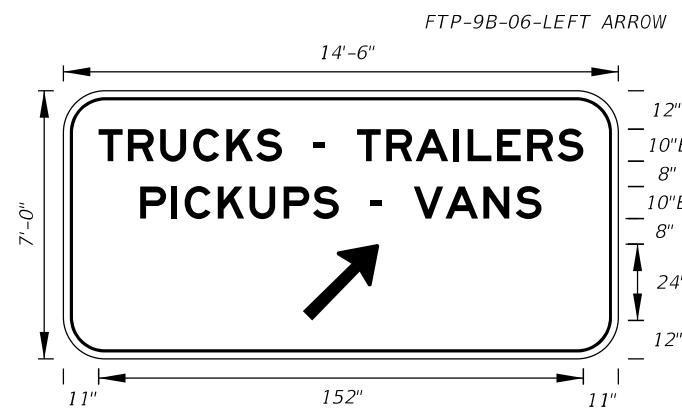

FTP-9A-06
14'-6" X 7'
11" Radii 2" Border
10" Series E Legend
Green Background
White Legend and Border