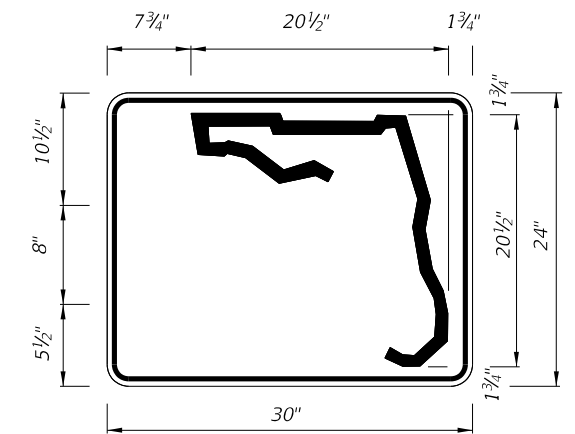

DIGITS	NUMERAL SIZE	SERIES LEGEND	PANEL SIZE
1-2	10"	D	24" x 24"

3 or 4 DIGITS

DIGITS	NUMERAL SIZE	SERIES LEGEND	PANEL SIZE
3	8"	D	30" x 24"
4	8"	C	30" x 24"

**NOTES:**

- Stroke width of State Outline shall be 1".
- The 24" X 24" panel shall only be used for a 3 digit route when the panel is to be used on a sign cluster with other 24" X 24" panels.
- 1 1/2" Radii