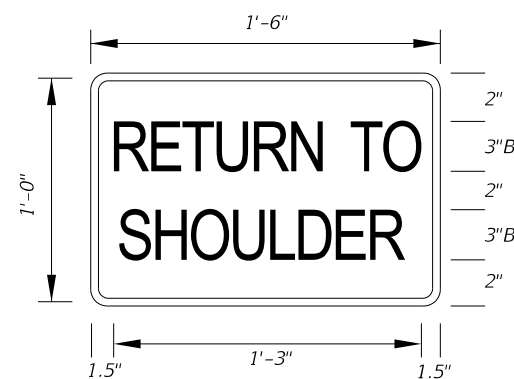

MOT-23-21
1'-6" X 1'-0"
1.5" Radii 1/4" Border
3" Series B Legend
Orange Background
Black Legend and Border