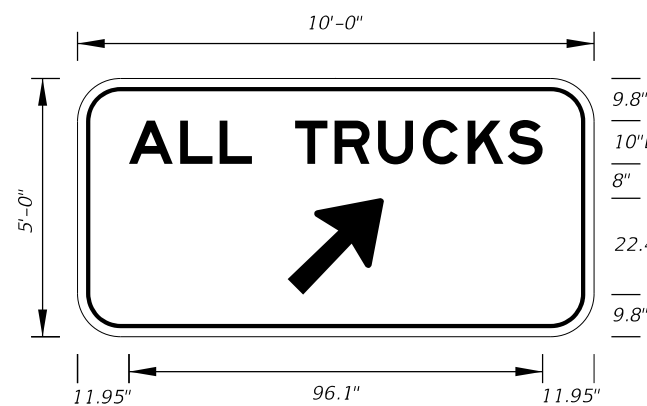

FTP-83-06
10'-0" X 5'-0"
8" Radii
10" Series E Legend
Green Background
White Legend