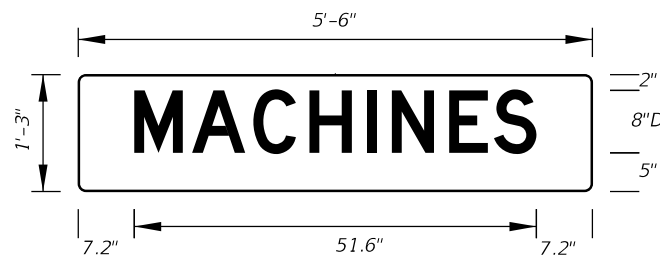

9/22/2021 2:59:04 PM

LAST REVISION	DESCRIPTION:
11/01/20	

FY 2022-23
STANDARD PLANS

SPECIAL SIGN DETAILS

INDEX
700-102

SHEET
9 of 12