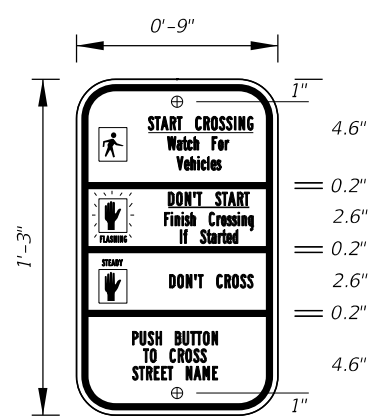

Sign Mounting Holes Can Be Punched Or Field Drilled With No Obstruction To Text Or Symbols From Holes Or Bolts.

FTP-68A-06
9" X 1'-3"
1.5" Radii 3/4" Border
Series B Legend
White Background
Black Legend and Border

See Standard Highway Signs Manual, Sign R10-3b For Letter Size Spacing And Symbol Sizes.

Sign Mounting Holes Can Be Punched Or Field Drilled With No Obstruction To Text Or Symbols From Holes Or Bolts.