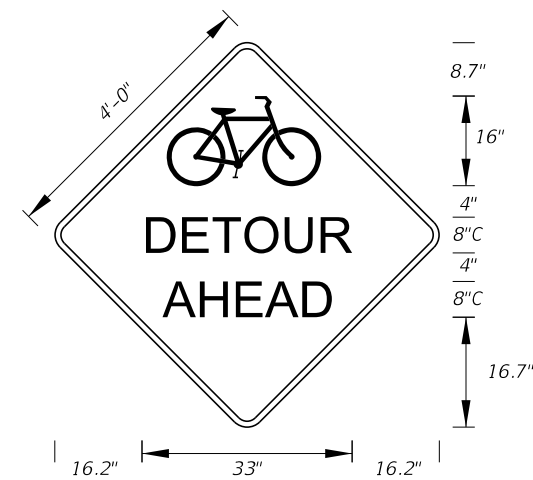

9/22/2021 2:59:20 PM

LAST REVISION	DESCRIPTION:
11/01/21	

**G20-1**  
2' X 4'  
1.5" Radii 3/4" Border  
Orange Background  
Black Legend and Border

**G20-2**  
2' X 4'  
1.5" Radii 3/4" Border  
Orange Background  
Black Legend and Border