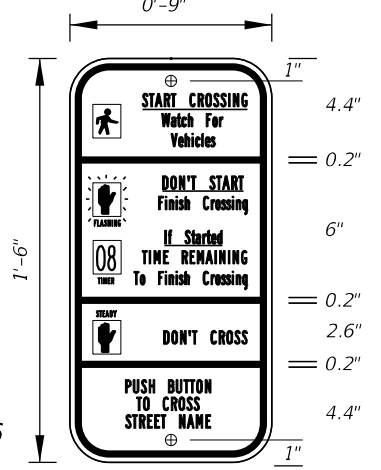

FTP-68B-06
9" X 1'-6"
1.5" Radii 3/4" Border
Series B Legend
White Background
Black Legend and Border

See Standard Highway Signs Manual, Sign R10-3b For Letter Size Spacing And Symbol Sizes.