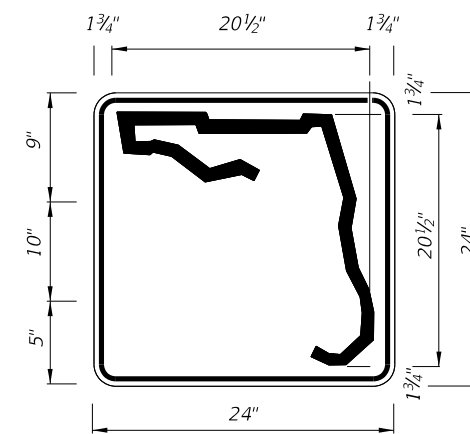

1 or 2 DIGITS

DIGITS	NUMERAL SIZE	SERIES LEGEND	PANEL SIZE
1-2	10"	D	24" x 24"