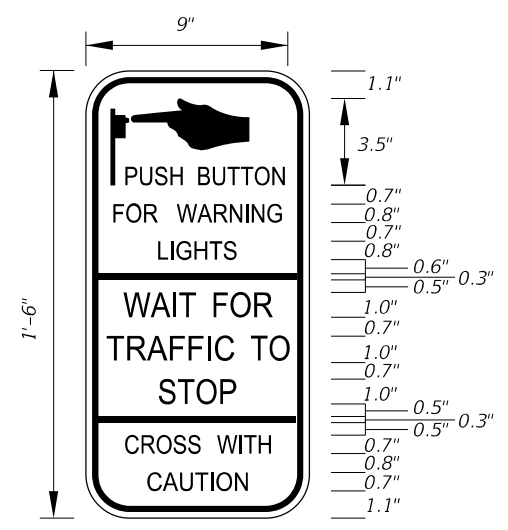

FTP-68C-21
9" X 1'-6"
1.5" Radii 1/4" Border

Series D Legend
White Background
Black Legend and Border