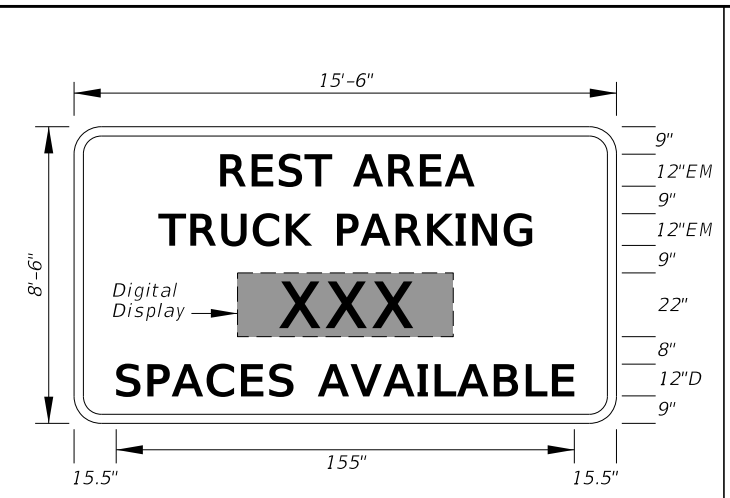

INDEX  
 700-102

SHEET  
 9 of 12

**FTP-85-13**  
2'-6" X 3"  
1.875" Radii 3/4" Border  
3.5" Series C Legend  
White Background  
Black Legend and Border

**FTP-86-21**  
9" X 2'-3"  
1.5" Radii No Border  
Series C Legend and Series D Legend  
White on Yellow  
Black Legend and Border