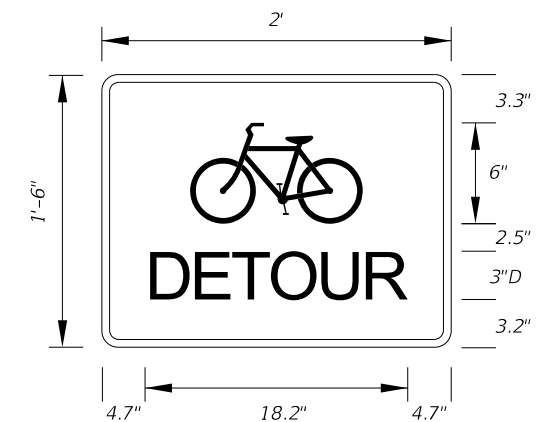

MOT-21-21
2' X 1'-6"
1.5" Radii 1/2" Border
3" Series D Legend
Orange Background
Black Legend and Border