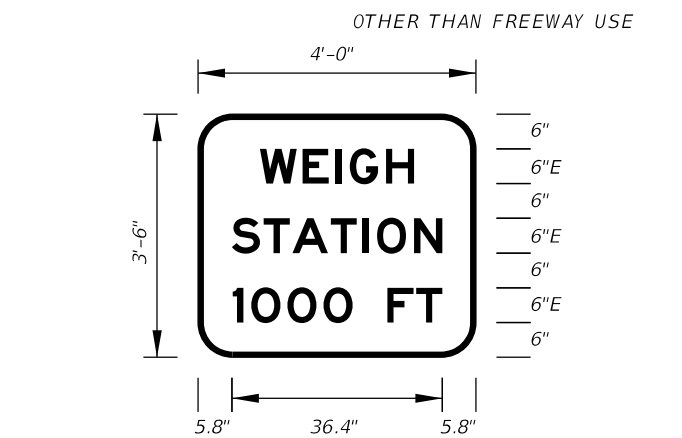

FTP-3-06
4' X 3'-6"
6" Radii 2" Border
6" Series E Legend
Green Background
White Legend and Border