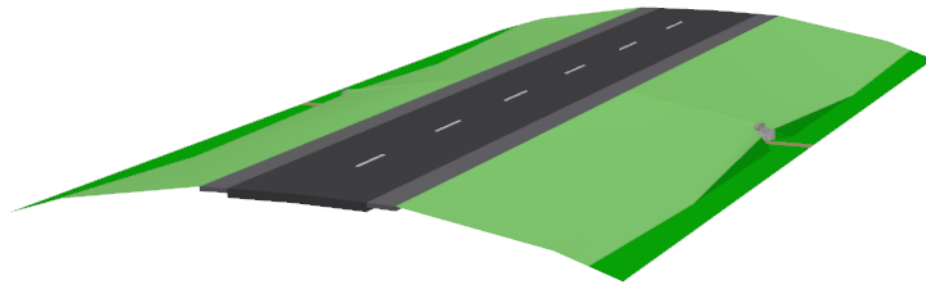

FOR ILLUSTRATION PURPOSES ONLY

INDEX 430-040
Winged Concrete Endwalls-Single Round Pipe
(U-Type - 30" Pipe Shown)

FOR ILLUSTRATION PURPOSES ONLY

INDEX 430-040
Winged Concrete Endwalls-Single Round Pipe
(3D Example, U-Type - 30" Pipe Shown)

FOR ILLUSTRATION PURPOSES ONLY

INDEX 430-040
Winged Concrete Endwalls-Single Round Pipe
(45° Wing - 30" Pipe Shown)

FOR ILLUSTRATION PURPOSES ONLY

INDEX 430-040
Winged Concrete Endwalls-Single Round Pipe
(3D Example, 45⁰ Wing - 30" Pipe Shown)