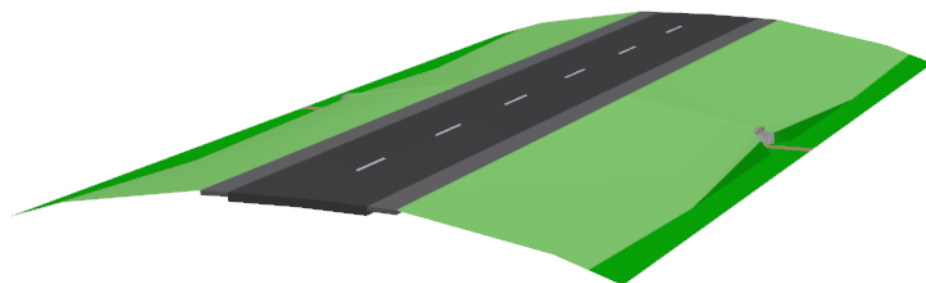

FOR ILLUSTRATION PURPOSES ONLY

INDEX 430-040
Winged Concrete Endwalls-Single Round Pipe
(U-Type - 30" Pipe Shown)

FOR ILLUSTRATION PURPOSES ONLY

INDEX 430-040
Winged Concrete Endwalls-Single Round Pipe
(3D Example, U-Type - 30" Pipe Shown)

FOR ILLUSTRATION PURPOSES ONLY

INDEX 430-040
Winged Concrete Endwalls-Single Round Pipe
(45° Wing - 30" Pipe Shown)

FOR ILLUSTRATION PURPOSES ONLY

INDEX 430-040
Winged Concrete Endwalls-Single Round Pipe
(3D Example, 45⁰ Wing - 30" Pipe Shown)