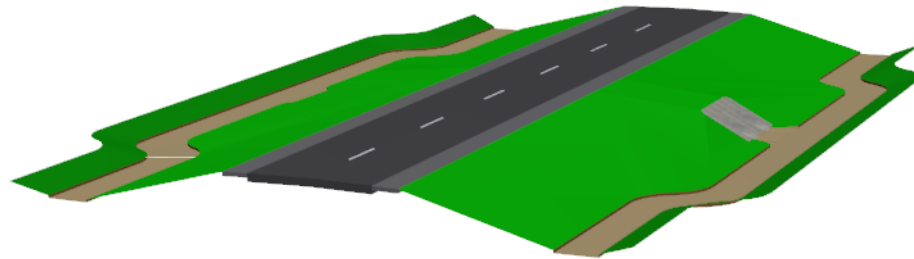

FOR ILLUSTRATION PURPOSES ONLY

INDEX 430-021
Cross Drain Mitered End Section
(Single 60" Round Pipe Shown)

FOR ILLUSTRATION PURPOSES ONLY

INDEX 430-021
Cross Drain Mitered End Section
(3D Example, 60" Round Pipe Single Shown)

FOR ILLUSTRATION PURPOSES ONLY

INDEX 430-021
Cross Drain Mitered End Section
(Multiple 60" Round Pipe Shown)

FOR ILLUSTRATION PURPOSES ONLY

INDEX 430-021
Cross Drain Mitered End Section
(3D Example, Multiple 60" Round Pipe Shown)