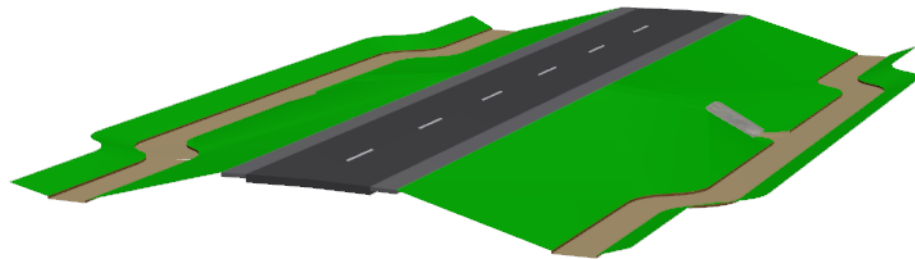

FOR ILLUSTRATION PURPOSES ONLY

INDEX 430-021
Cross Drain Mitered End Section
(Single 60" Round Pipe Shown)

FOR ILLUSTRATION PURPOSES ONLY

INDEX 430-021
Cross Drain Mitered End Section
(3D Example, 60" Round Pipe Single Shown)

FOR ILLUSTRATION PURPOSES ONLY

INDEX 430-021
Cross Drain Mitered End Section
(Multiple 60" Round Pipe Shown)

FOR ILLUSTRATION PURPOSES ONLY

INDEX 430-021
Cross Drain Mitered End Section
(3D Example, Multiple 60" Round Pipe Shown)