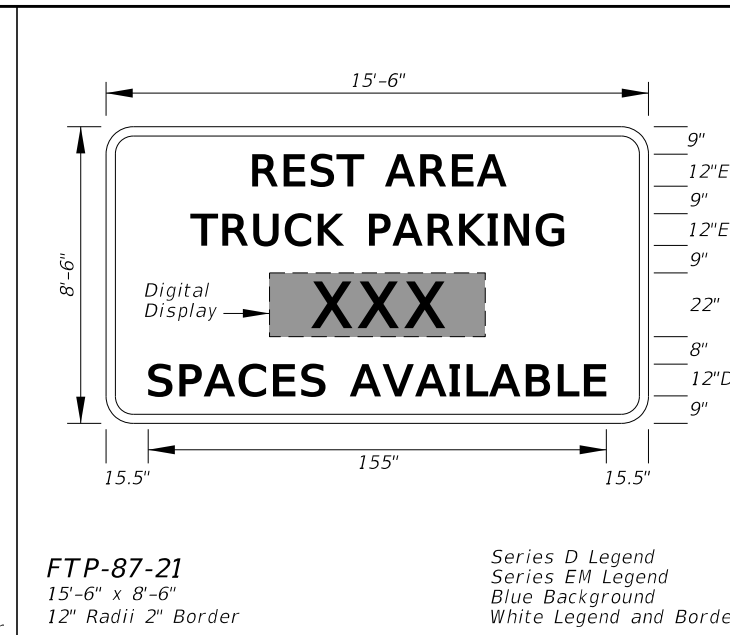

10/12/2020 9:05:40 AM

LAST REVISION	DESCRIPTION:
11/01/20