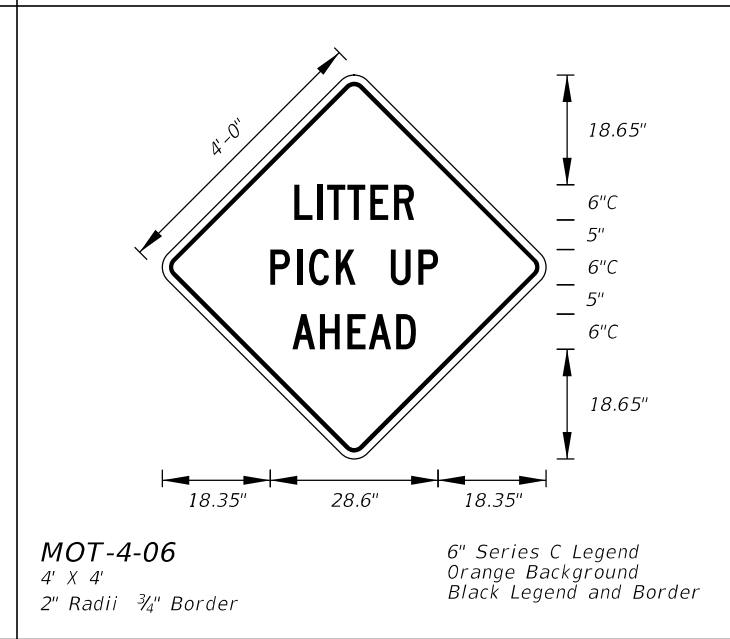

10/12/2020 9:05:40 AM

LAST REVISION	DESCRIPTION:
11/01/20