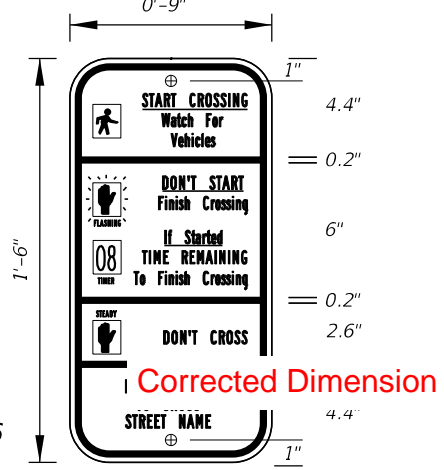

FTP-68B-06
9" X 1'-6"
1.5" Radii 3/4" Border
Series B Legend
White Background
Black Legend and Border

See Standard Highway Signs Manual, Sign R10-3b For Letter Size Spacing And Symbol Sizes.