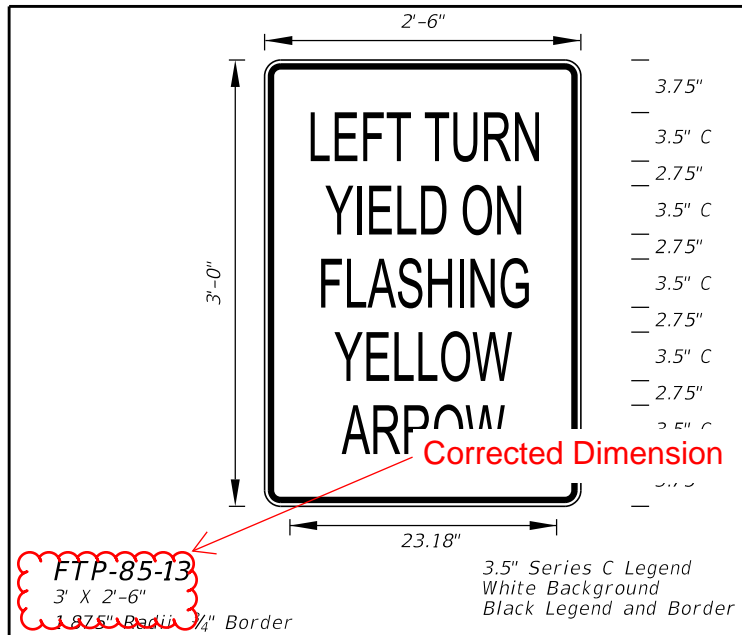

Sign Mounting Holes Can Be Punched Or Field Drilled With No Obstruction To Text Or Symbols From Holes Or Bolts.

**FTP-68B-06**  
 9" X 1'-6"  
 1.5" Radii 3/4" Border  
 Series B Legend  
 White Background  
 Black Legend and Border

See Standard Highway Signs Manual, Sign R10-3b For Letter Size Spacing And Symbol Sizes.

**FTP-68C-21**  
 1'-6" X 9"  
 1.5" Radii 1/2" Border

Series D Legend  
 White Background  
 Black Legend and Border

**FTP-71-06**  
 4' X 4'  
 2" Radii 3/4" Border  
 8" Series C Legend  
 Yellow Background  
 Black Legend and Border

**FTP-72-06**  
 3' X 3'  
 2" Radii 3/4" Border

6" Series C Legend  
 Yellow Background  
 Black Legend and Border

**FTP-73-06**  
 5'-6" X 2'-6"  
 4" Radii 3/4" Border

8" Series D Legend  
 Blue Background  
 White Legend and Border

10/12/2020 9:05:15 AM

10/12/2020 9:05:40 AM

LAST REVISION	DESCRIPTION:
11/01/20	