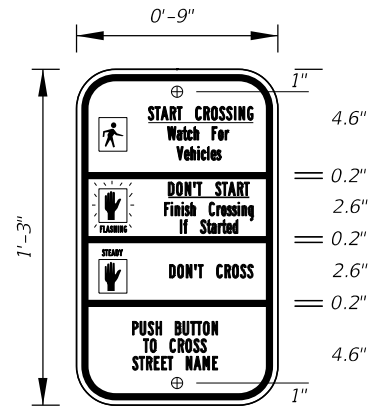

**FTP-65-06**  
 3' X 1'-6"  
 2" Radii 3/4" Border  
 4" Series D Legend  
 White Background  
 Black Legend and Border

**FTP-66-21**  
 4' X 5'  
 3" Radii 1" Border  
 6" Series D Legend  
 Blue Background  
 White Legend and Border

**FTP-67-21**  
 5.5' X 6'  
 3" Radii 1" Border  
 8" Series D Legend  
 Blue Background  
 White Legend and Border

DETAIL for **FTP-66** AND **FTP-67**

Sign Mounting Holes Can Be Punched Or Field Drilled With No Obstruction To Text Or Symbols From Holes Or Bolts.

**FTP-68A-06**  
 9" X 1'-3"  
 1.5" Radii 3/4" Border  
 Series B Legend  
 White Background  
 Black Legend and Border

See Standard Highway Signs Manual, Sign R10-3b For Letter Size Spacing And Symbol Sizes.

See Standard Highway Signs Manual, Sign R10-3b For Letter Size Spacing And Symbol Sizes.

**FTP-68C-21**  
 1'-6" X 9"  
 1.5" Radii 1/2" Border

Series D Legend  
 White Background  
 Black Legend and Border