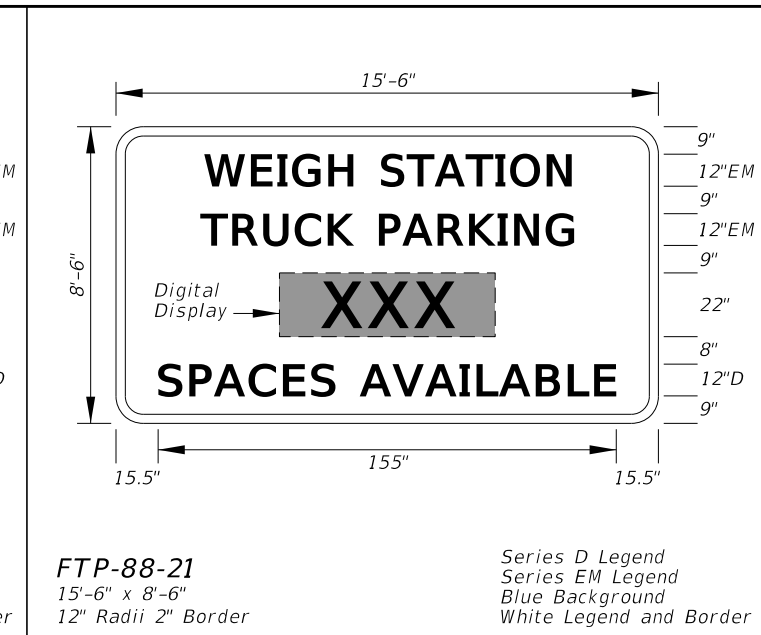

**FTP-68A-06**  
 9" X 1'-3"  
 1.5" Radii 3/4" Border  
 Series B Legend  
 White Background  
 Black Legend and Border

See Standard Highway Signs Manual, Sign R10-3b For Letter Size Spacing And Symbol Sizes.

Sign Mounting Holes Can Be Punched Or Field Drilled With No Obstruction To Text Or Symbols From Holes Or Bolts.

**FTP-68B-06**  
 9" X 1'-6"  
 1.5" Radii 3/4" Border  
 Series B Legend  
 White Background  
 Black Legend and Border

See Standard Highway Signs Manual, Sign R10-3b For Letter Size Spacing And Symbol Sizes.

**FTP-68C-21**  
 1'-6" X 9"  
 1.5" Radii 1/2" Border

Series D Legend  
 White Background  
 Black Legend and Border

**FTP-73-06**  
 5'-6" X 2'-6"  
 4" Radii 3/4" Border

8" Series D Legend  
 Blue Background  
 White Legend and Border

10/12/2020 9:05:15 AM

10/12/2020 9:05:40 AM

LAST REVISION	DESCRIPTION:
11/01/20	