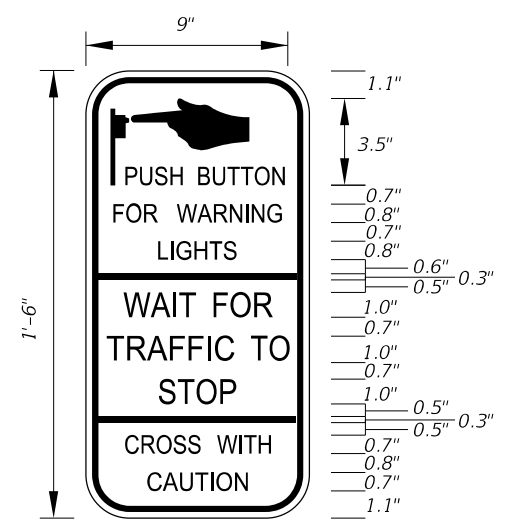

**FTP-67-21**  
 5.5' X 6'  
 3" Radii 1" Border  
 8" Series D Legend  
 Blue Background  
 White Legend and Border

DETAIL for **FTP-66** AND **FTP-67**

Sign Mounting Holes Can Be Punched Or Field Drilled With No Obstruction To Text Or Symbols From Holes Or Bolts.

**FTP-68A-06**  
 9" X 1'-3"  
 1.5" Radii 3/4" Border  
 Series B Legend  
 White Background  
 Black Legend and Border

See Standard Highway Signs Manual, Sign R10-3b For Letter Size Spacing And Symbol Sizes.

Sign Mounting Holes Can Be Punched Or Field Drilled With No Obstruction To Text Or Symbols From Holes Or Bolts.

**FTP-68B-06**  
 9" X 1'-6"  
 1.5" Radii 3/4" Border  
 Series B Legend  
 White Background  
 Black Legend and Border

See Standard Highway Signs Manual, Sign R10-3b For Letter Size Spacing And Symbol Sizes.

**FTP-68C-21**  
 1'-6" X 9"  
 1.5" Radii 1/2" Border

Series D Legend  
 White Background  
 Black Legend and Border