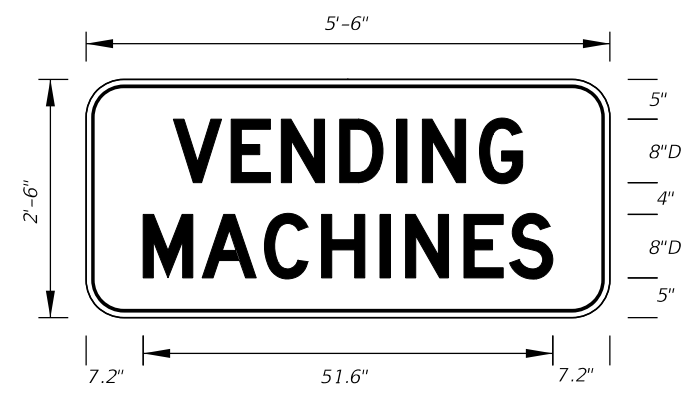

FTP-73-06
5'-6" X 2'-6"
4" Radii 3/4" Border

8" Series D Legend
Blue Background
White Legend and Border

10/12/2020 9:05:15 AM