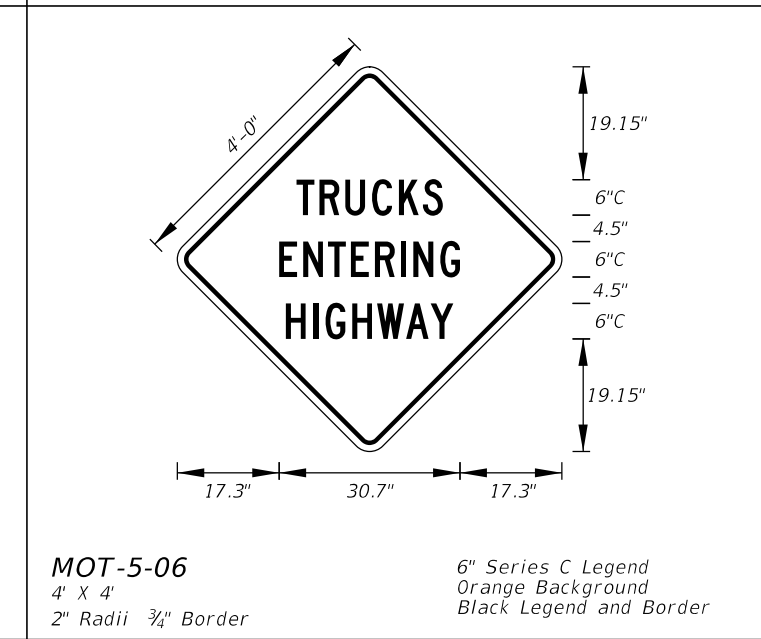

**FTP-67-21**  
 5.5' X 6'  
 3" Radii 1" Border  
 8" Series D Legend  
 Blue Background  
 White Legend and Border

DETAIL for **FTP-66** AND **FTP-67**

Sign Mounting Holes Can Be Punched Or Field Drilled With No Obstruction To Text Or Symbols From Holes Or Bolts.

Sign Mounting Holes Can Be Punched Or Field Drilled With No Obstruction To Text Or Symbols From Holes Or Bolts.

**FTP-68B-06**  
 9" X 1'-6"  
 1.5" Radii 3/4" Border  
 Series B Legend  
 White Background  
 Black Legend and Border

**FTP-71-06**  
 4' X 4'  
 2" Radii 3/4" Border  
 8" Series C Legend  
 Yellow Background  
 Black Legend and Border

**FTP-72-06**  
 3' X 3'  
 2" Radii 3/4" Border

6" Series C Legend  
 Yellow Background  
 Black Legend and Border

**FTP-73-06**  
 5'-6" X 2'-6"  
 4" Radii 3/4" Border

8" Series D Legend  
 Blue Background  
 White Legend and Border

10/12/2020 9:05:15 AM

10/12/2020 9:05:40 AM

LAST REVISION	DESCRIPTION:
11/01/20	