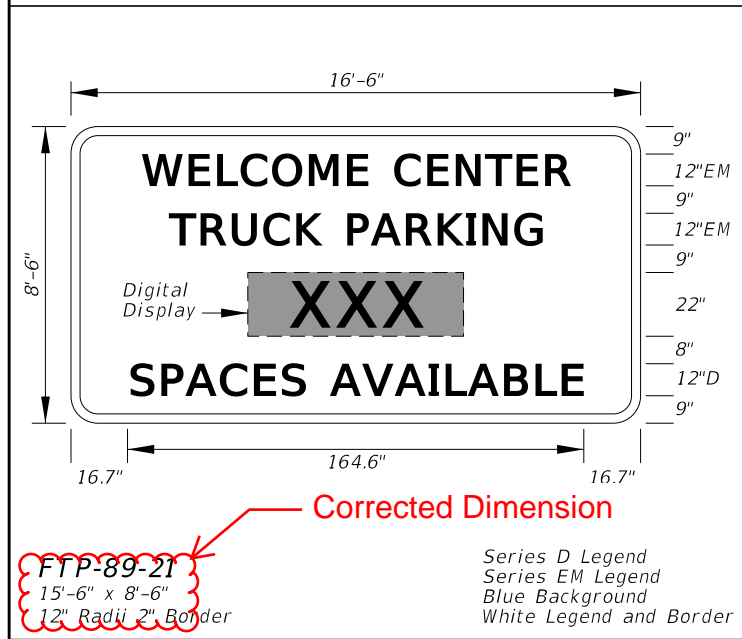

10/12/2020 9:05:40 AM

LAST REVISION	DESCRIPTION:
11/01/20