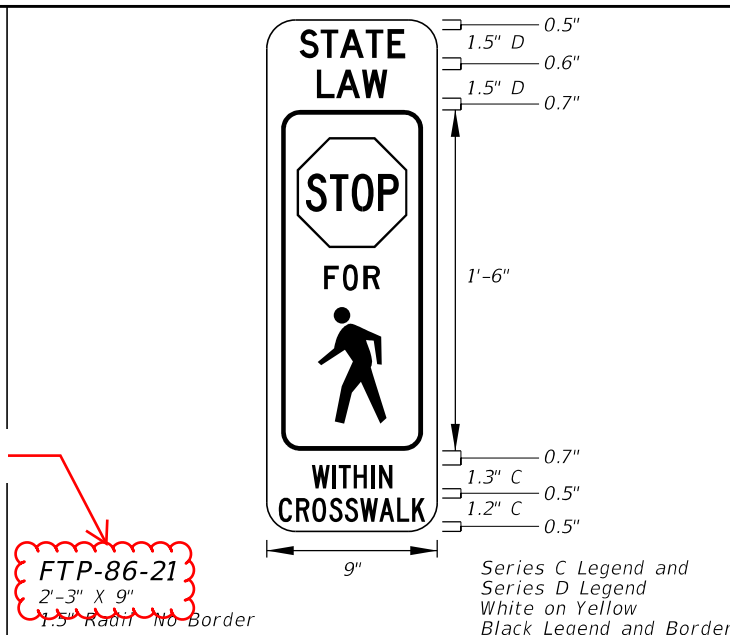

**FTP-69-06**  
 2'-6" X 2'-6"  
 4" Radii 3/4" Border

2" and 3" Series D Legend  
 White Background  
 Black Legend and Border

**FTP-70-06**  
 3'-6" X 2'-6"  
 2.25" Radii 3/4" Border  
 5" Series C and 7" Series C Legend  
 Blue Background  
 White Legend and Border

**FTP-71-06**  
 4' X 4'  
 2" Radii 3/4" Border  
 8" Series C Legend  
 Yellow Background  
 Black Legend and Border

**FTP-72-06**  
 3' X 3'  
 2" Radii 3/4" Border

6" Series C Legend  
 Yellow Background  
 Black Legend and Border

**FTP-73-06**  
 5'-6" X 2'-6"  
 4" Radii 3/4" Border

8" Series D Legend  
 Blue Background  
 White Legend and Border

10/12/2020 9:05:15 AM

10/12/2020 9:05:40 AM

LAST REVISION	DESCRIPTION:
11/01/20	