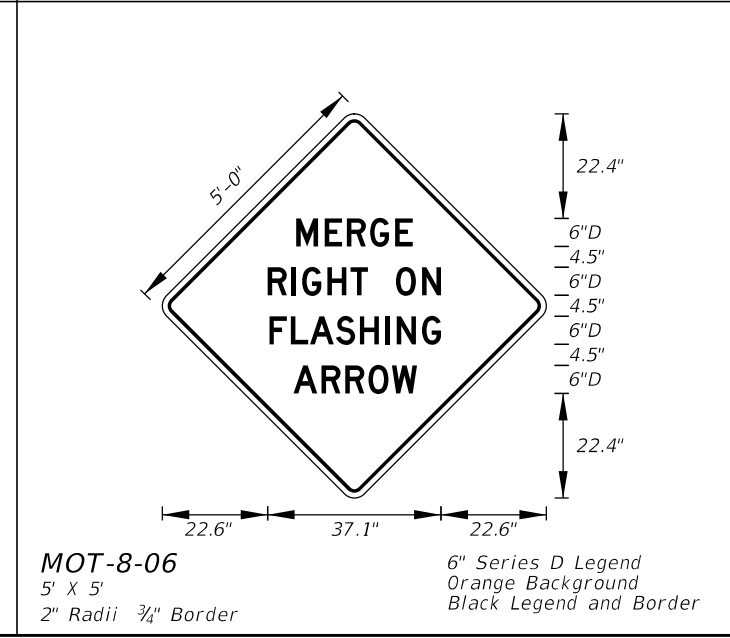

**FTP-67-21**  
 5.5' X 6'  
 3" Radii 1" Border  
 8" Series D Legend  
 Blue Background  
 White Legend and Border

DETAIL for **FTP-66** AND **FTP-67**

Sign Mounting Holes Can Be Punched Or Field Drilled With No Obstruction To Text Or Symbols From Holes Or Bolts.

Sign Mounting Holes Can Be Punched Or Field Drilled With No Obstruction To Text Or Symbols From Holes Or Bolts.

**FTP-68B-06**  
 9" X 1'-6"  
 1.5" Radii 3/4" Border  
 Series B Legend  
 White Background  
 Black Legend and Border

**FTP-71-06**  
 4' X 4'  
 2" Radii 3/4" Border  
 8" Series C Legend  
 Yellow Background  
 Black Legend and Border

**FTP-72-06**  
 3' X 3'  
 2" Radii 3/4" Border

6" Series C Legend  
 Yellow Background  
 Black Legend and Border

**FTP-73-06**  
 5'-6" X 2'-6"  
 4" Radii 3/4" Border

8" Series D Legend  
 Blue Background  
 White Legend and Border

10/12/2020 9:05:15 AM

10/12/2020 9:05:40 AM

LAST REVISION	DESCRIPTION:
11/01/20	