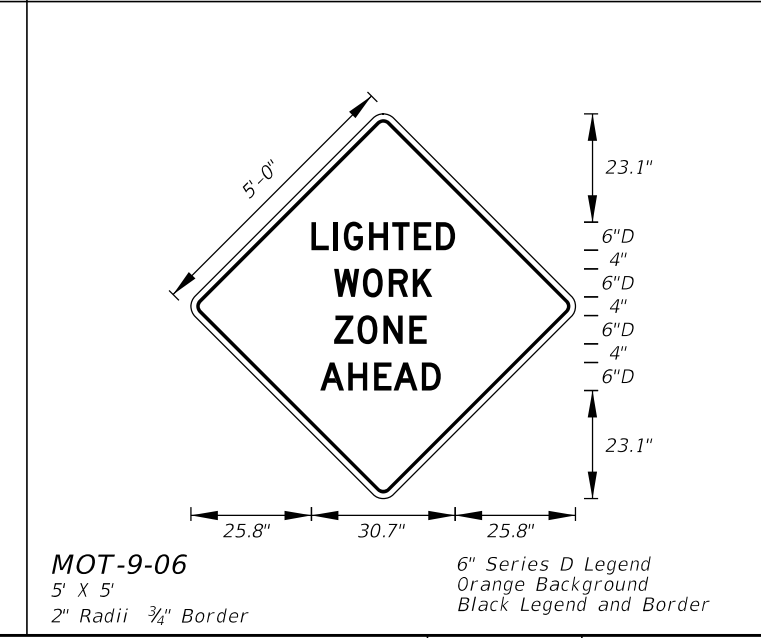

**FTP-67-21**  
 5.5' X 6'  
 3" Radii 1" Border  
 8" Series D Legend  
 Blue Background  
 White Legend and Border

DETAIL for **FTP-66** AND **FTP-67**

Sign Mounting Holes Can Be Punched Or Field Drilled With No Obstruction To Text Or Symbols From Holes Or Bolts.

Sign Mounting Holes Can Be Punched Or Field Drilled With No Obstruction To Text Or Symbols From Holes Or Bolts.

**FTP-68B-06**  
 9" X 1'-6"  
 1.5" Radii 3/4" Border  
 Series B Legend  
 White Background  
 Black Legend and Border

**FTP-71-06**  
 4' X 4'  
 2" Radii 3/4" Border  
 8" Series C Legend  
 Yellow Background  
 Black Legend and Border

**FTP-72-06**  
 3' X 3'  
 2" Radii 3/4" Border

6" Series C Legend  
 Yellow Background  
 Black Legend and Border

**FTP-73-06**  
 5'-6" X 2'-6"  
 4" Radii 3/4" Border

8" Series D Legend  
 Blue Background  
 White Legend and Border

10/12/2020 9:05:15 AM

10/12/2020 9:05:40 AM

LAST REVISION	DESCRIPTION:
11/01/20	