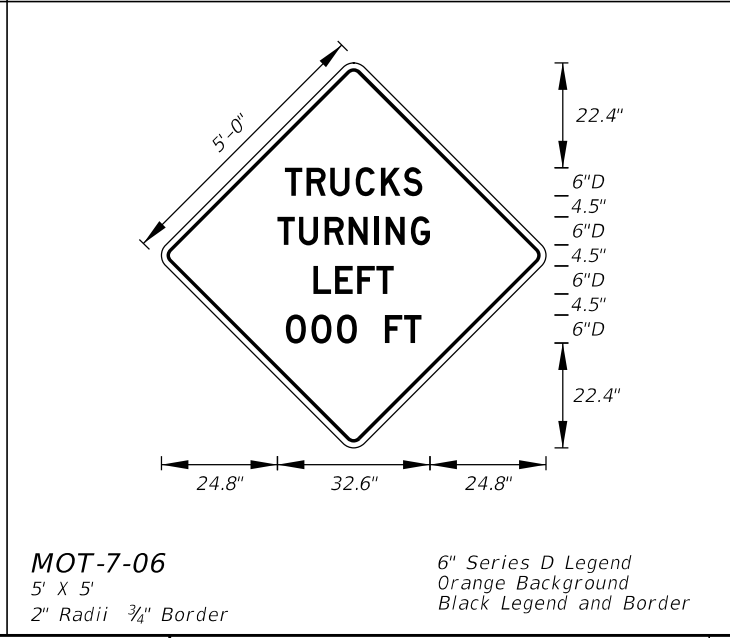

10/12/2020 9:05:40 AM

LAST REVISION	DESCRIPTION:
11/01/20