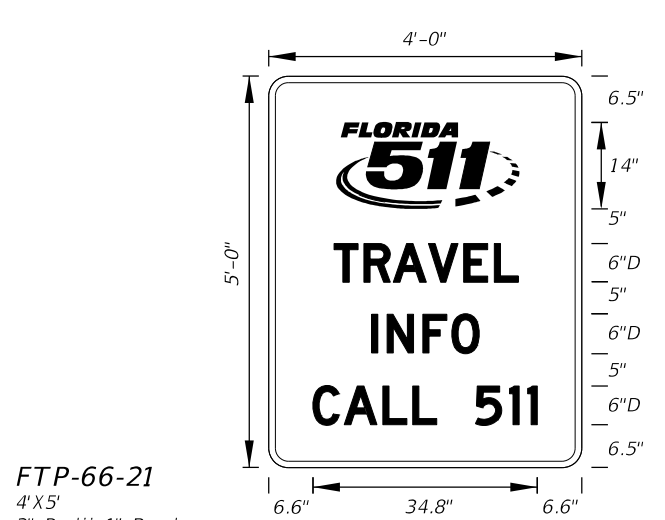

**FTP-65-06**  
 3' X 1'-6"  
 2" Radii 3/4" Border  
 4" Series D Legend  
 White Background  
 Black Legend and Border

**FTP-66-21**  
 4' X 5'  
 3" Radii 1" Border  
 6" Series D Legend  
 Blue Background  
 White Legend and Border

**FTP-67-21**  
 5.5' X 6'  
 3" Radii 1" Border  
 8" Series D Legend  
 Blue Background  
 White Legend and Border

DETAIL for **FTP-66** AND **FTP-67**

Sign Mounting Holes Can Be Punched Or Field Drilled With No Obstruction To Text Or Symbols From Holes Or Bolts.

**FTP-68A-06**  
 9" X 1'-3"  
 1.5" Radii 3/4" Border  
 Series B Legend  
 White Background  
 Black Legend and Border

See Standard Highway Signs Manual, Sign R10-3b For Letter Size Spacing And Symbol Sizes.

See Standard Highway Signs Manual, Sign R10-3b For Letter Size Spacing And Symbol Sizes.

**FTP-68C-21**  
 1'-6" X 9"  
 1.5" Radii 1/2" Border

Series D Legend  
 White Background  
 Black Legend and Border