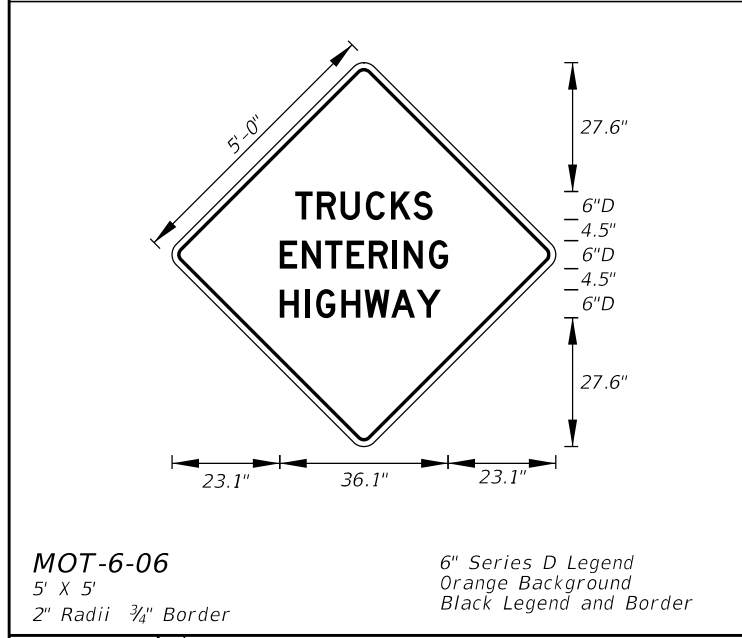

**FTP-67-21**  
 5.5' X 6'  
 3" Radii 1" Border  
 8" Series D Legend  
 Blue Background  
 White Legend and Border

DETAIL for **FTP-66** AND **FTP-67**

Sign Mounting Holes Can Be Punched Or Field Drilled With No Obstruction To Text Or Symbols From Holes Or Bolts.

Sign Mounting Holes Can Be Punched Or Field Drilled With No Obstruction To Text Or Symbols From Holes Or Bolts.

**FTP-68B-06**  
 9" X 1'-6"  
 1.5" Radii 3/4" Border  
 Series B Legend  
 White Background  
 Black Legend and Border

See Standard Highway Signs Manual, Sign R10-3b For Letter Size Spacing And Symbol Sizes.

**FTP-68C-21**  
 1'-6" X 9"  
 1.5" Radii 1/2" Border

Series D Legend  
 White Background  
 Black Legend and Border

**FTP-73-06**  
 5'-6" X 2'-6"  
 4" Radii 3/4" Border

8" Series D Legend  
 Blue Background  
 White Legend and Border

10/12/2020 9:05:15 AM

10/12/2020 9:05:40 AM

LAST REVISION	DESCRIPTION:
11/01/20	