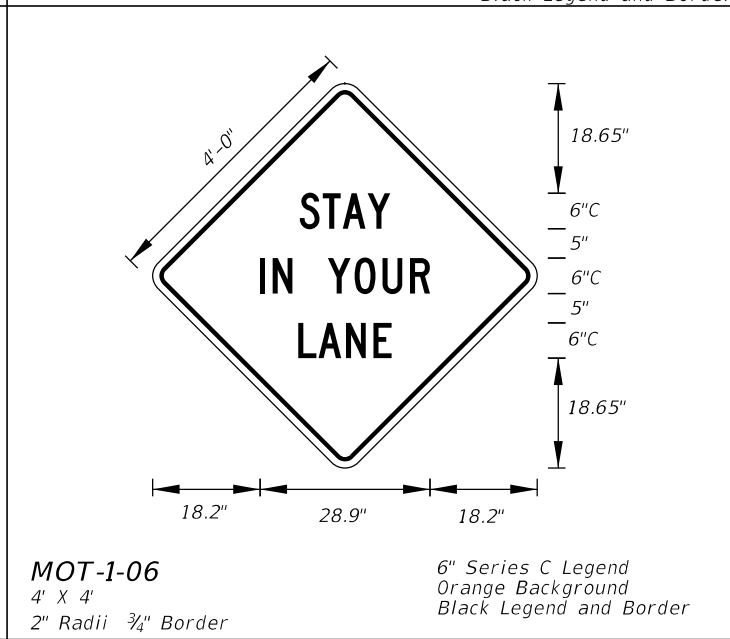

**FTP-67-21**  
 5.5' X 6'  
 3" Radii 1" Border  
 8" Series D Legend  
 Blue Background  
 White Legend and Border

DETAIL for **FTP-66** AND **FTP-67**

Sign Mounting Holes Can Be Punched Or Field Drilled With No Obstruction To Text Or Symbols From Holes Or Bolts.

Sign Mounting Holes Can Be Punched Or Field Drilled With No Obstruction To Text Or Symbols From Holes Or Bolts.

**FTP-68B-06**  
 9" X 1'-6"  
 1.5" Radii 3/4" Border  
 Series B Legend  
 White Background  
 Black Legend and Border

**FTP-71-06**  
 4' X 4'  
 2" Radii 3/4" Border  
 8" Series C Legend  
 Yellow Background  
 Black Legend and Border

**FTP-72-06**  
 3' X 3'  
 2" Radii 3/4" Border

6" Series C Legend  
 Yellow Background  
 Black Legend and Border

**FTP-73-06**  
 5'-6" X 2'-6"  
 4" Radii 3/4" Border

8" Series D Legend  
 Blue Background  
 White Legend and Border

10/12/2020 9:05:15 AM

10/12/2020 9:05:40 AM

LAST REVISION	DESCRIPTION:
11/01/20	