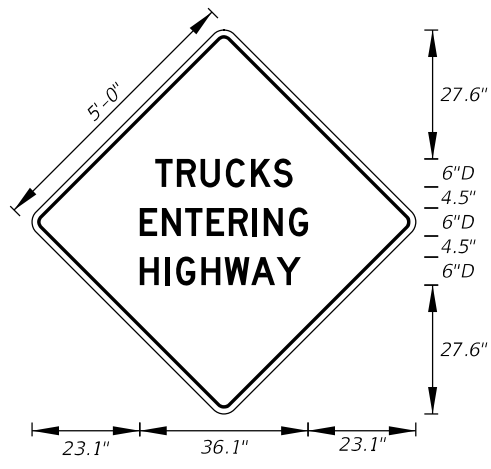

MOT-6-06
5' X 5'
2" Radii 3/4" Border
6" Series D Legend
Orange Background
Black Legend and Border