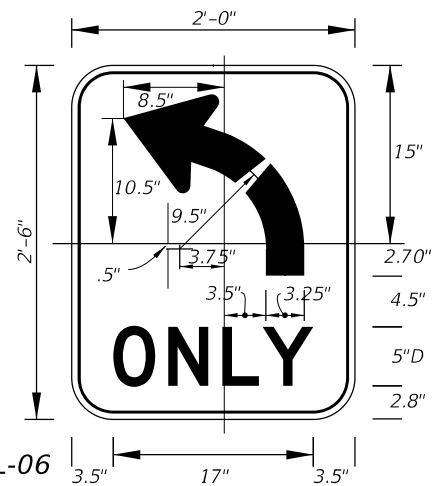

FTP-55L-06
2' X 2'-6"
3" Radii 3/8" Border
5" Series D Legend
White Background
Black Legend and Border
FTP-55R-06 for (Right Turn Arrow)