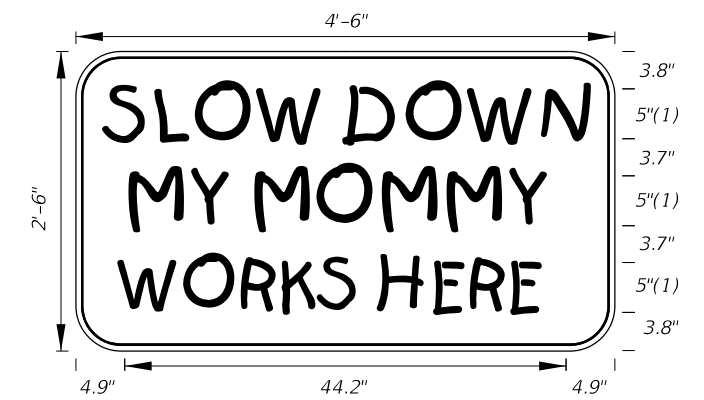

10/14/2019 2:42:14 PM

LAST REVISION 11/01/18	REVISION	DESCRIPTION: