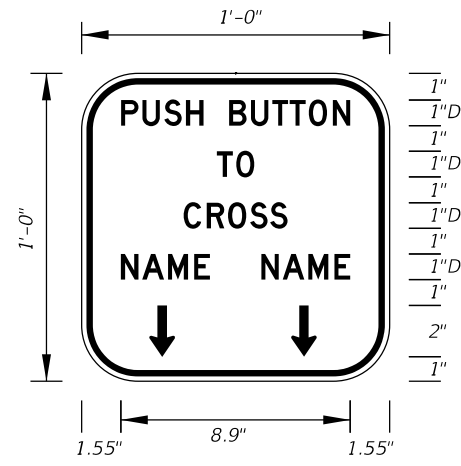

FTP-26-06
1' X 1'
2" Radii 3/8" Border
1" Series D Legend
White Background
Black Legend and Border