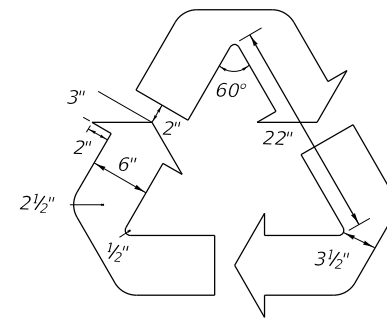

Detail for **FTP-48-06** and **FTP-49-06**