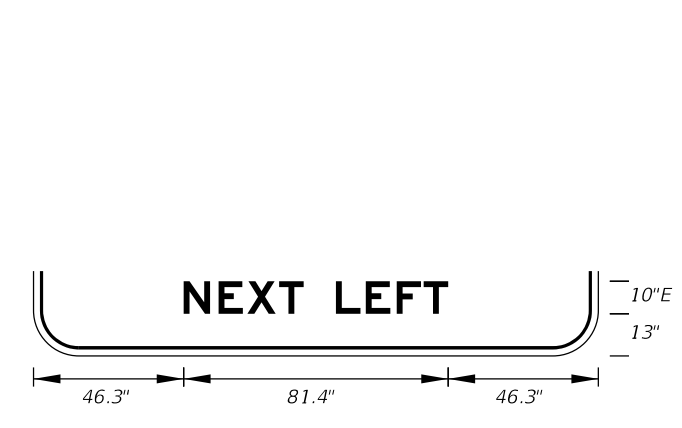

12" and 10" Series E Legend
Green Background
White Legend and Border

FTP-6A-06
14'-6" X 7'-6"
12" Radii 2" Border

10" Series E Legend
White Background
Black Legend and Border

On Interstate Station
Delete Pickups-Vans,
and reduce Sign height
accordingly.