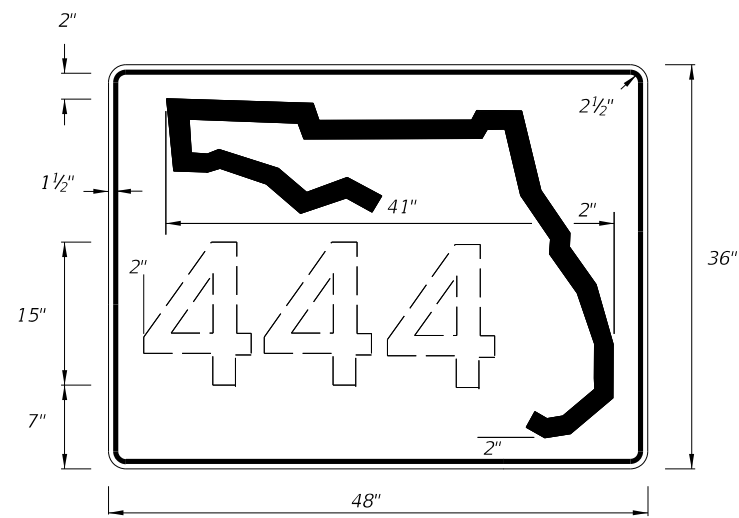

DIGITS	NUMERAL SIZE	SERIES LEGEND	PANEL SIZE
1-3	15"	C	48" x 36"
4	12"	C	48" x 36"

NOTES:

1. Stroke width of State Outline shall be 1".
2. 2 1/2" Radii