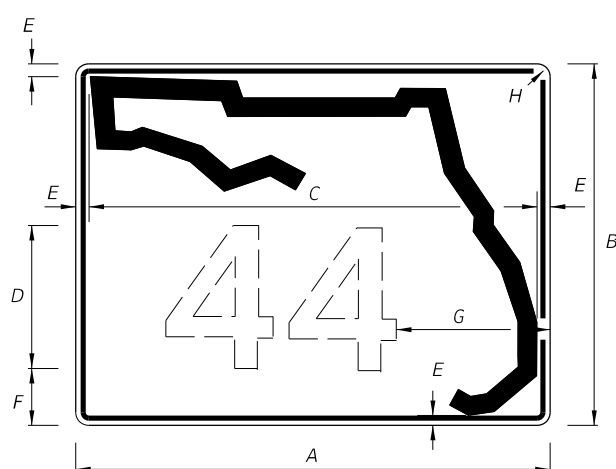

INDEPENDENT USE FOR FREEWAY

1 OR 2 DIGITS