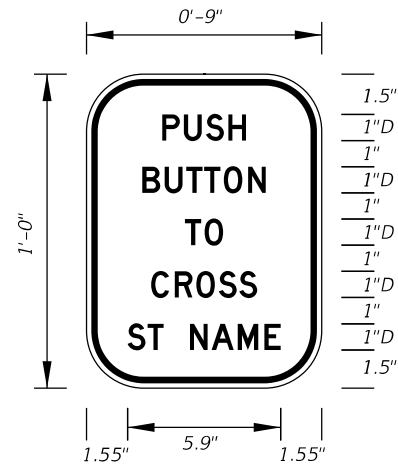

FTP-25-06
9" X 1'-0"
2" Radii 3/8" Border
1" Series D Legend
White Background
Black Legend and Border