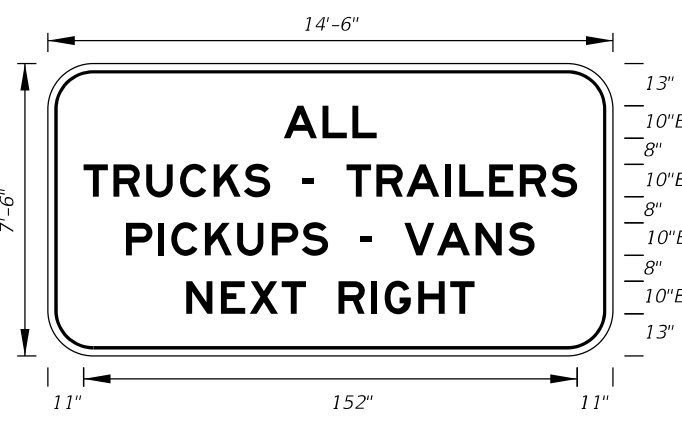

12" and 10" Series E Legend
Green Background
White Legend and Border

FTP-6A-06
14'-6" X 7'-6"
12" Radii 2" Border

10" Series E Legend
White Background
Black Legend and Border

On Interstate Station
Delete Pickups-Vans,
and reduce Sign height
accordingly.