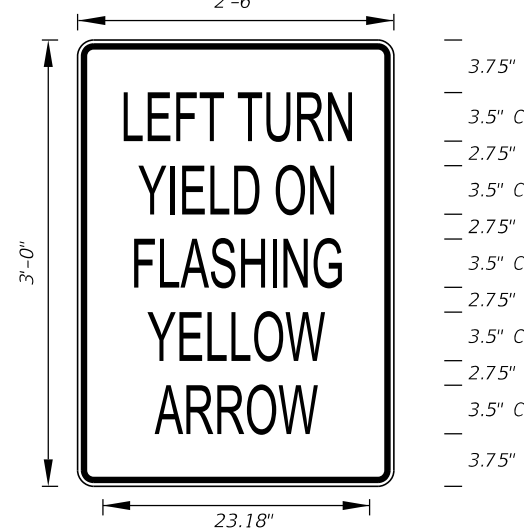

FTP-85-13
3' X 2'-6"
1.875" Radii 3/4" Border
3.5" Series C Legend
White Background
Black Legend and Border