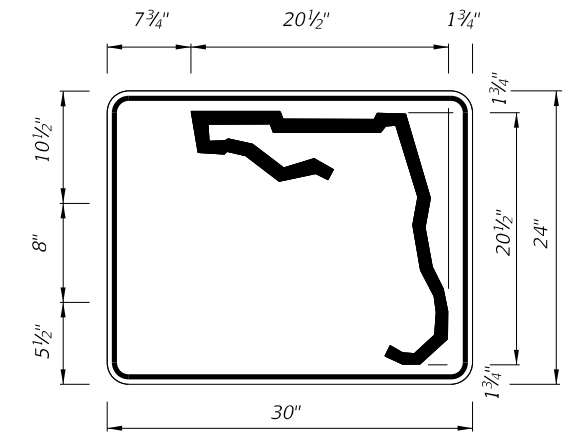

DIGITS	NUMERAL SIZE	SERIES LEGEND	PANEL SIZE
1-2	10"	D	24" x 24"

3 or 4 DIGITS

DIGITS	NUMERAL SIZE	SERIES LEGEND	PANEL SIZE
3	8"	D	30" x 24"
4	8"	C	30" x 24"

NOTES:

- Stroke width of State Outline shall be 1".
- The 24" X 24" panel shall only be used for a 3 digit route when the panel is to be used on a sign cluster with other 24" X 24" panels.
- 1 1/2" Radii