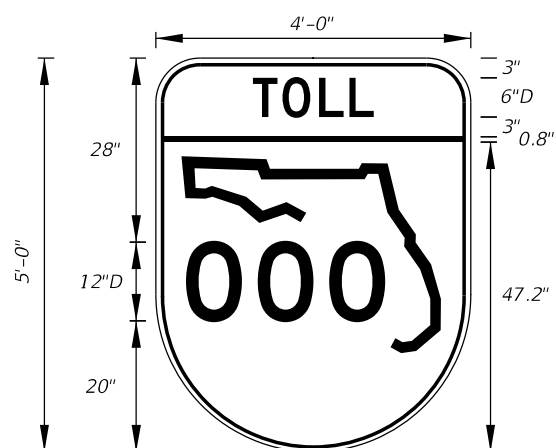

FTP-75-06
5'-6" X 1'-3"
1" Radii
6" Series D Legend
Blue Background
White Legend

FTP-79-06
4' X 5'
6" Radii 3/4" Border
6" and 12" Series D Legend
Top Yellow Background with Black Legend and Black Border
Bottom White Background with Black Legend and Border