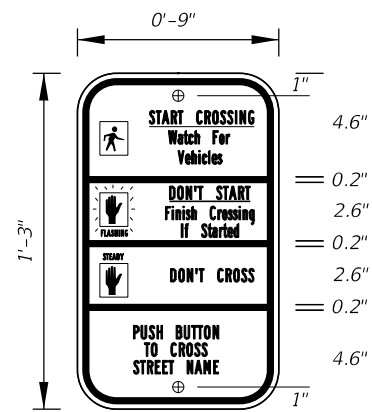

Sign Mounting Holes Can Be Punched Or Field Drilled With No Obstruction To Text Or Symbols From Holes Or Bolts.

FTP-68A-06
9" X 1'-3"
1.5" Radii 3/4" Border
Series B Legend
White Background
Black Legend and Border

See Standard Highway Signs Manual, Sign R10-3b For Letter Size Spacing And Symbol Sizes.

Sign Mounting Holes Can Be Punched Or Field Drilled With No Obstruction To Text Or Symbols From Holes Or Bolts.