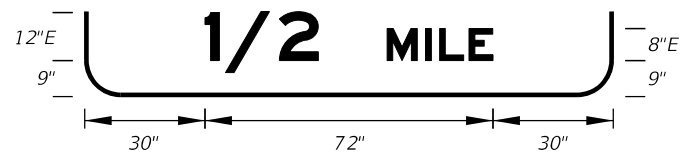

FTP-15B-06
11'-0" X 5'-0"
8" Radii 2" Border
8" and 12" Series E Legend
Blue Background
White Legend and Border