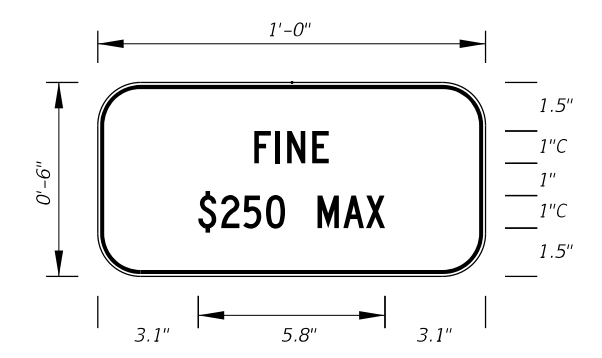

FTP-22-06
1' X 6"
1" Radii 3/8" Border
1" Series C Legend
White Background
Black Legend and Border
Supplemental Panel
for the FTP-20-06
and FTP-21-06 signs