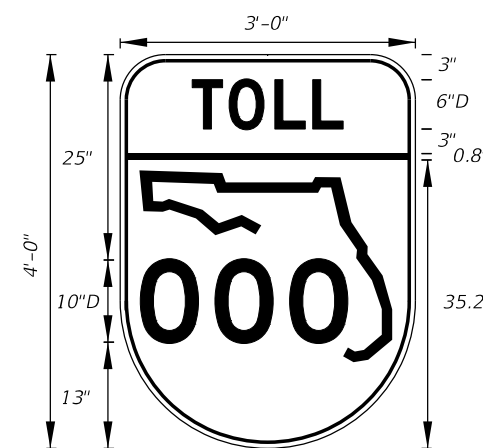

FTP-76-06
5'-6" X 1'-3"
1" Radii
8" Series D Legend
Blue Background
White Legend

FTP-80-06
3' X 4'
5" Radii 3/4" Border
6" and 10" Series D Legend
Top Yellow Background with Black Legend and Black Border
Bottom White Background with Black Legend and Border