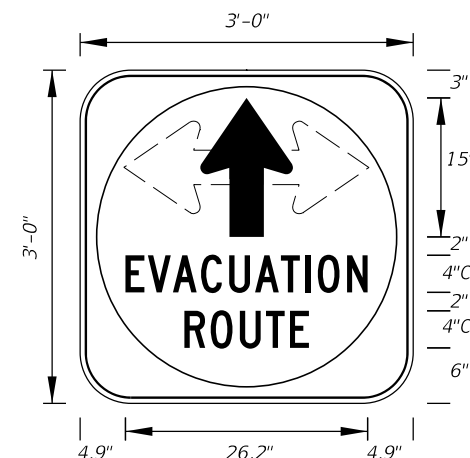

FTP-77-06
3' X 3'
5" Radii 3/4" Border
4" Series C Legend
White Background with Blue Circle Background
White Legend and Black Border