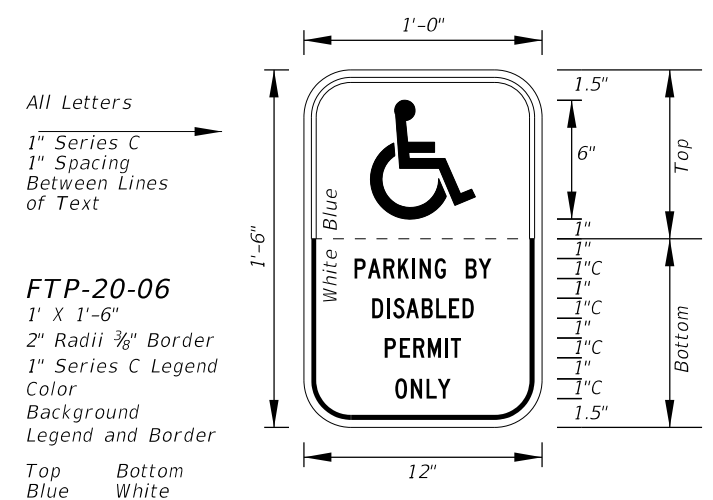

FTP-20-06
1' X 1'-6"
2" Radii 3/8" Border
1" Series C Legend
Color
Background
Legend and Border
Top Blue
Bottom White
White Black