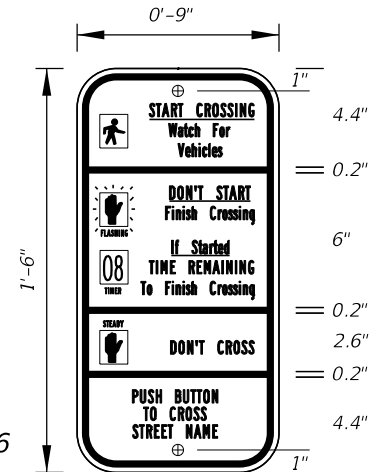

FTP-68B-06
9" X 1'-6"
1.5" Radii 3/4" Border
Series B Legend
White Background
Black Legend and Border

See Standard Highway Signs Manual, Sign R10-3b For Letter Size Spacing And Symbol Sizes.