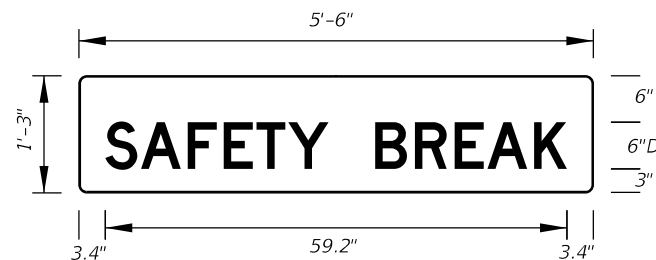

10/14/2019 2:42:13 PM

LAST REVISION	DESCRIPTION:
11/01/17