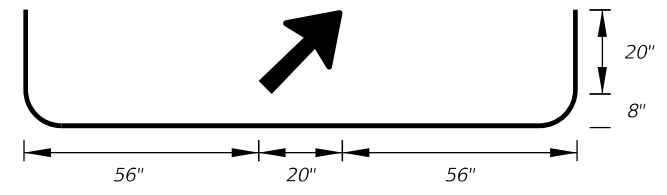

FTP-15C-06
11'-0" X 5'-6"
9" Radii 2" Border
8" Series E Legend
Blue Background
White Legend and Border