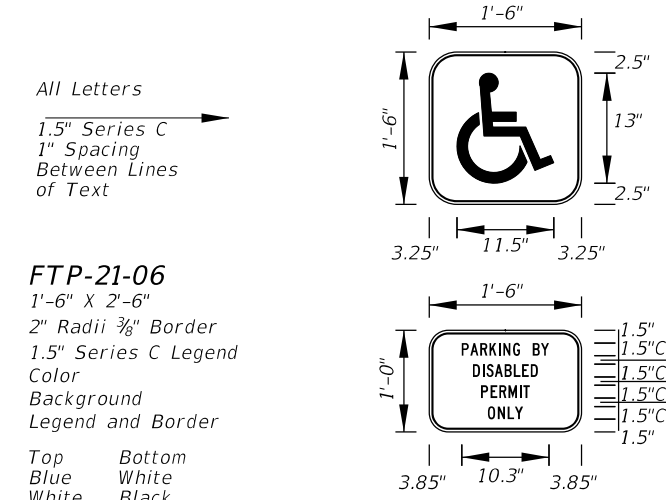

FTP-21-06
1'-6" X 2'-6"
2" Radii 3/8" Border
1.5" Series C Legend
Color
Background
Legend and Border
Top Blue
Bottom White
White Black