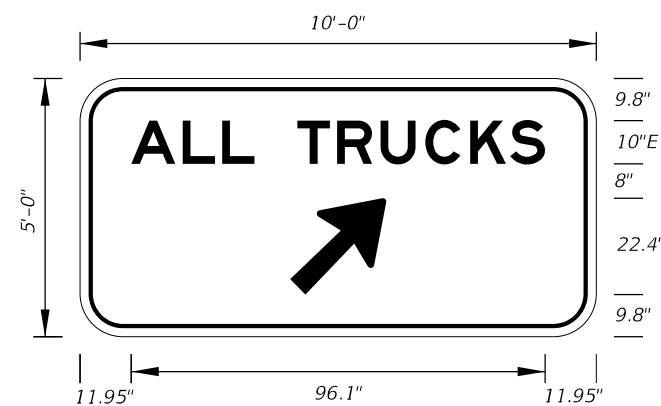

FTP-83-08
10'-0" X 5'-0"
8" Radii
10" Series E Legend
Green Background
White Legend