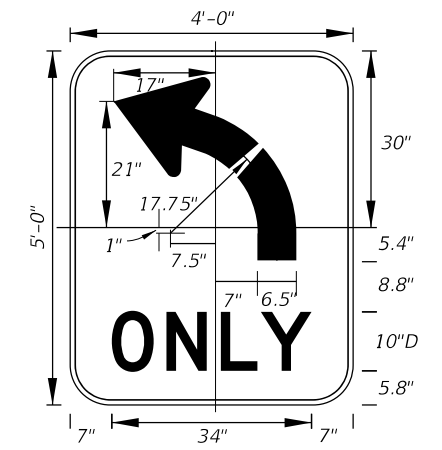

FTP-54L-06
4' X 5'
6" Radii 3/4" Border
10" Series D Legend
White Background
Black Legend and Border
FTP-54R-06 for (Right Turn Arrow)