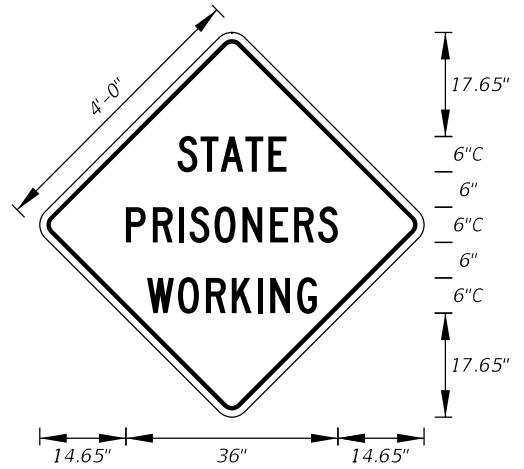

MOT-10-06
4' X 4'
2" Radii 3/4" Border
6" Series C Legend
Orange Background
Black Legend and Border