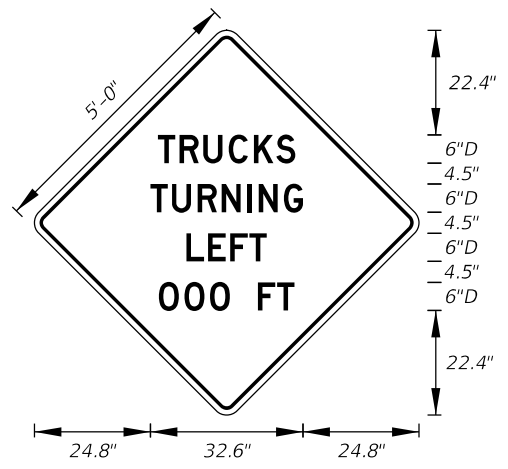

MOT-7-06
5' X 5'
2" Radii 3/4" Border
6" Series D Legend
Orange Background
Black Legend and Border