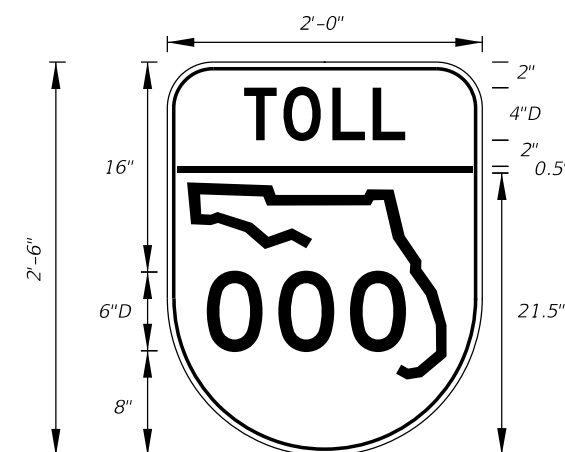

FTP-81-06
2' X 2'-6"
3" Radii 3/4" Border
4" and 6" Series D Legend
Top Yellow Background with Black Legend and Black Border
Bottom White Background with Black Legend and Border