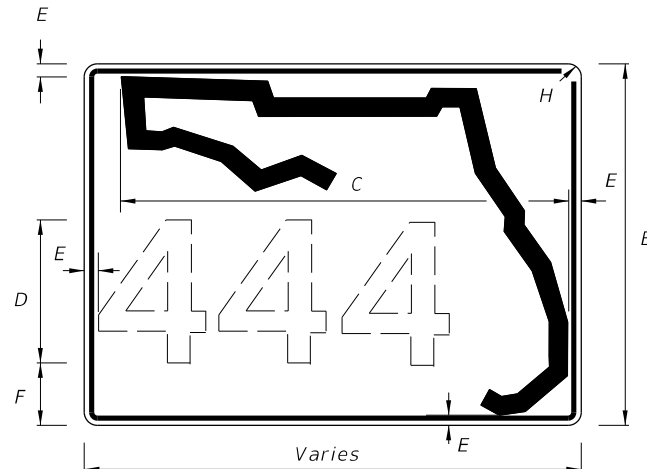

3 OR MORE DIGITS

NOTES:

1. Florida marker shall have Black Legend with White Background.
2. Stroke width of State outline shall be 1 3/4" for Guide Sign.
3. Series D Legend.
4. 5/8" Border

A	B	C	D	E	F	G	H
30"	24"	26"	12"	1 1/4"	2 3/4"	8 1/4"	1 1/4"
36"	30"	32"	15"	1 1/4"	3 1/4"	8 3/4"	1 1/4"
42"	36"	38"	15"	1 1/4"	6 1/4"	11"	1 1/4"

GUIDE SIGN USE

FTP-17-06 - FLORIDA ROUTE MARKER