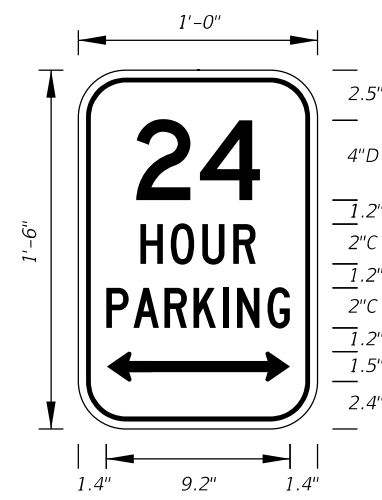

FTP-19-06
1' X 1'-6"
4" Radii 3/8" Border
Top 4" Series D
Bottom 2" Series C
White Background
Green Legend and Border