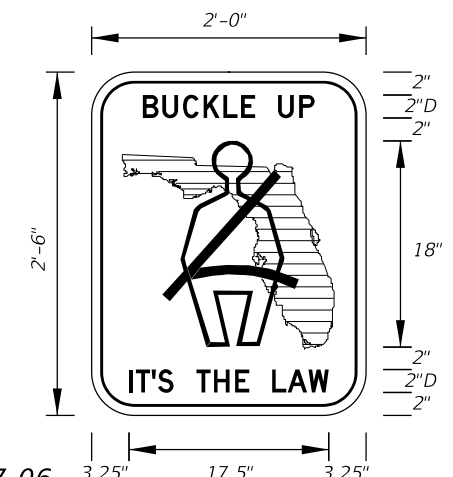

FTP-47-06
2' X 2'-6"
3" Radii 5/8" Border
2" Series D Legend
White Background
Green Florida Symbol
Black Legend, Border and Man Belt Symbol