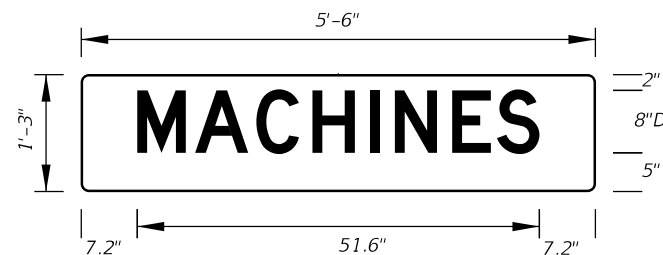

10/14/2019 2:42:11 PM

LAST REVISION	DESCRIPTION:
11/01/17	

FTP-74-06
 5'-6" X 2'-6"
 4" Radii 3/4" Border
 6" Series D Legend
 Blue Background
 White Legend and Border

FTP-75-06
 5'-6" X 1'-3"
 1" Radii
 6" Series D Legend
 Blue Background
 White Legend