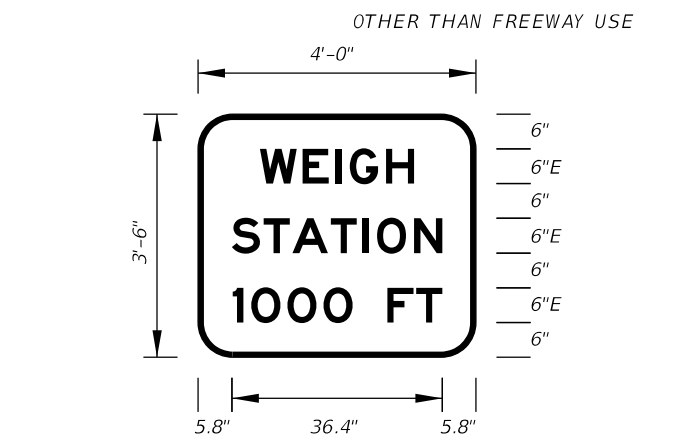

FTP-3-06
4' X 3'-6"
6" Radii 2" Border

6" Series E Legend
Green Background
White Legend and Border