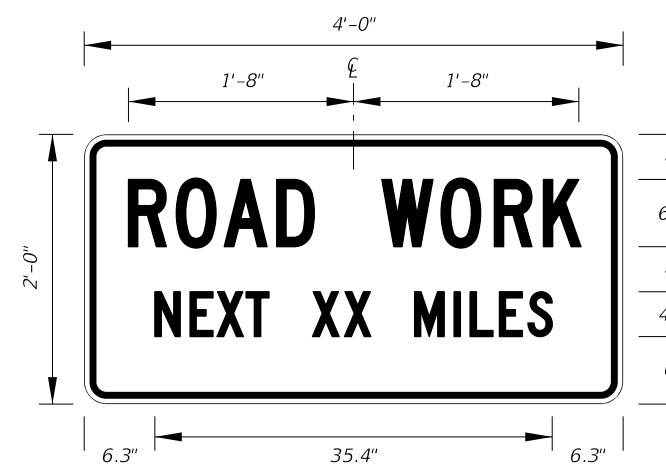

MOT-16-06
4'-6" X 2'-6"
4" Radii 3/4" Border

5" Kids Series Legend
Orange Background
Black Legend and Border

G20-1
2' X 4'
1.5" Radii 3/4" Border

Orange Background
Black Legend and Border