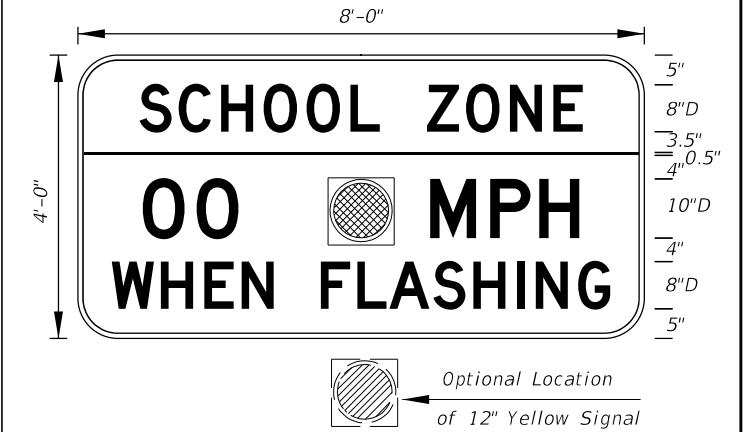

FTP-31-06
8' X 4'
6" Radii 3/4" Border
Series D Legend
Fluorescent Yellow-Green Background Top
White Background Bottom
Black Legend and Border