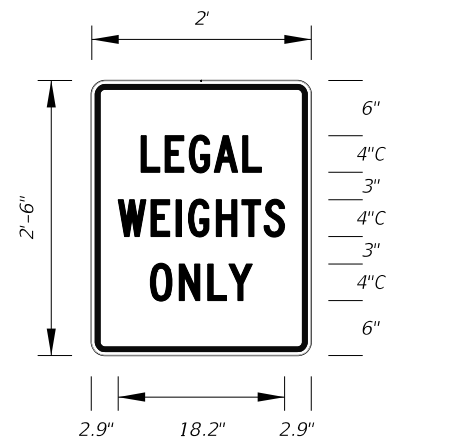

MOT-19-11
2' X 2'-6"
1.13" Radii 3/4" Border

4" Series C Legend
White Background
Red Legend and Border