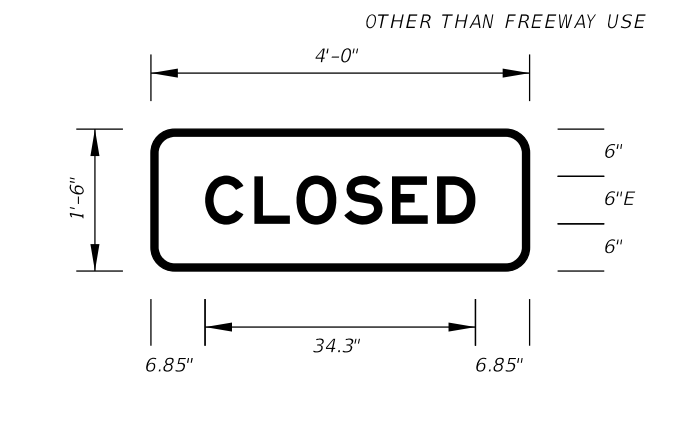

FTP-4-06
4' X 1'-6"
3" Radii 2" Border

6" Series E Legend
Green Background
White Legend and Border

Note:
FTP-4-06 to be
used with FTP-3-06