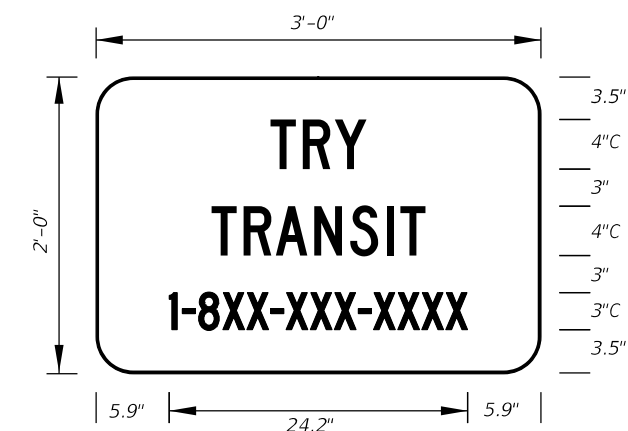

FTP-60-06
3' X 2'
3" Radii
4" and 3" Series C Legend
Blue Background
White Legend and Border
Design Project Manager or Transit Administrator will supply correct 1-8XX number.