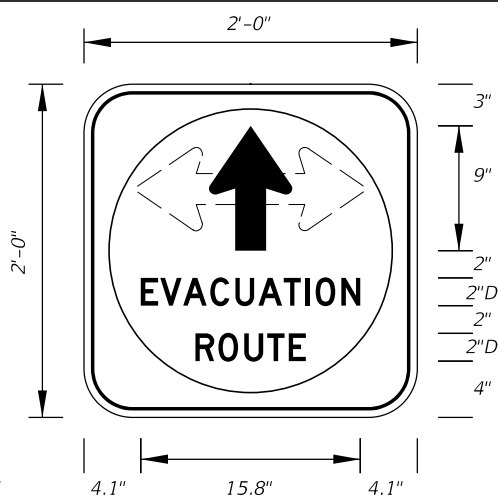

FTP-78-06
2' X 2'
3" Radii 3/4" Border
2" Series D Legend
White Background with Blue Circle Background
White Legend and Black Border