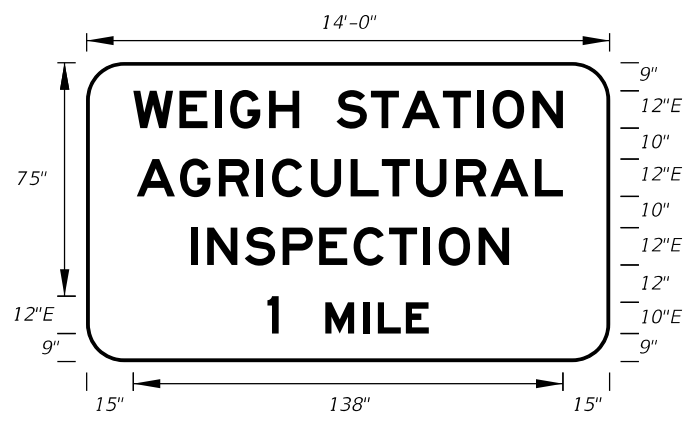

FTP-5-06
14' X 8'
12" Radii 2" Border

12" and 10" Series E Legend
Green Background
White Legend and Border