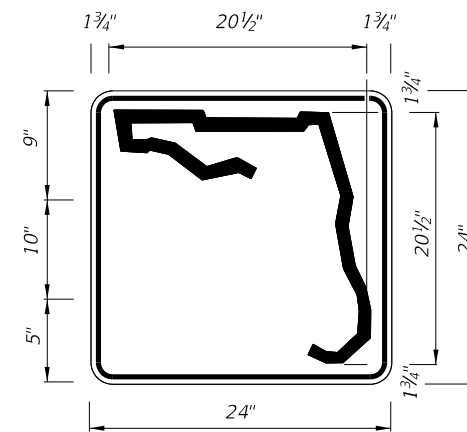

1 or 2 DIGITS

DIGITS	NUMERAL SIZE	SERIES LEGEND	PANEL SIZE
1-2	10"	D	24" x 24"