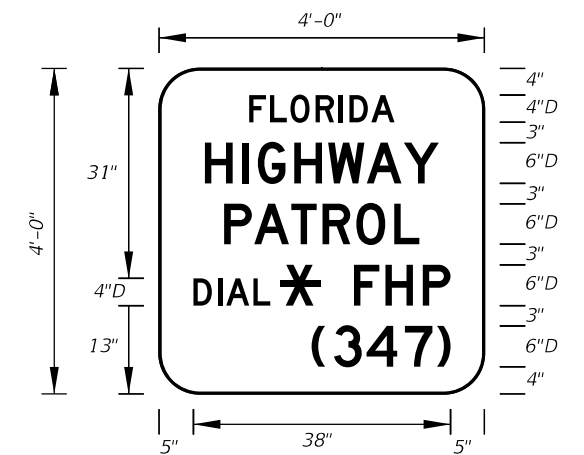

FTP-43-06
4' X 4'
6" Radii 1" Border
Top 4" Series D Legend
Bottom 6" Series D Legend
Blue Background
White Legend and Border