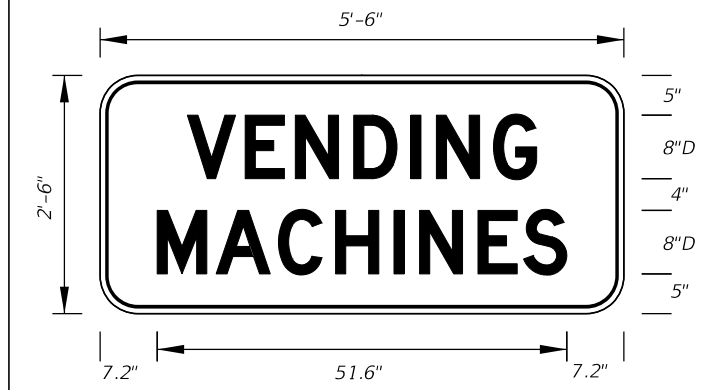

FTP-73-06
5'-6" X 2'-6"
4" Radii 3/4" Border
8" Series D Legend
Blue Background
White Legend and Border

10/14/2019 2:42:11 PM

LAST REVISION	DESCRIPTION:
11/01/17