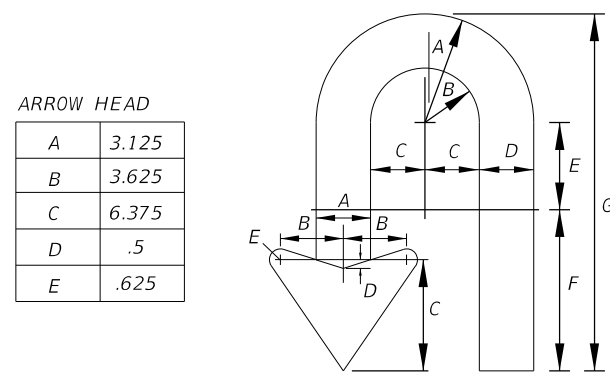

FTP-83-08
10'-0" X 5'-0"
8" Radii
10" Series E Legend
Green Background
White Legend