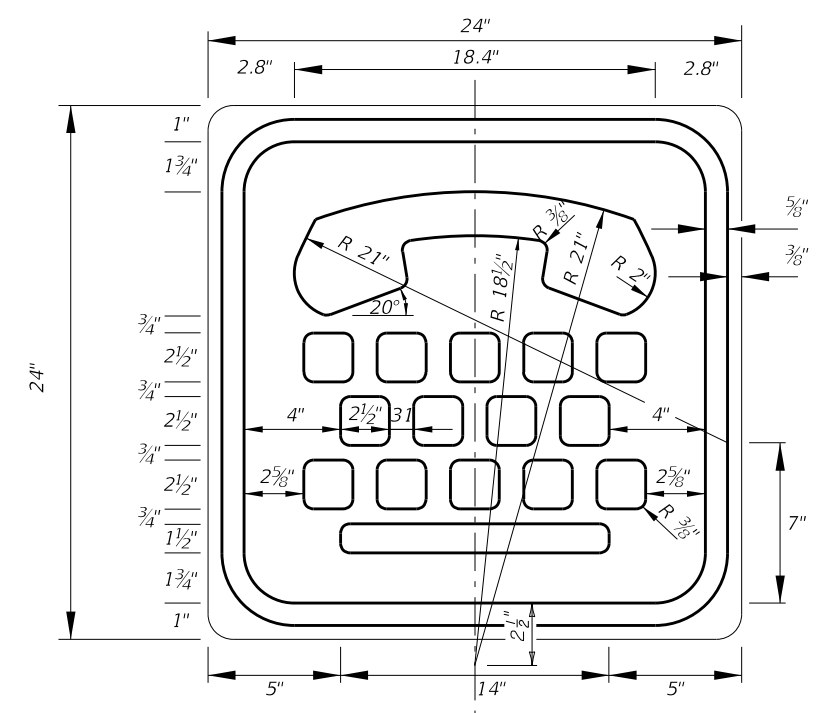

FTP-24-06
2' X 2'
1.5" Radii 5/8" Border
Blue Background
White Legend and Border

INTERNATIONAL TDD SYMBOL

10/14/2019 2:42:07 PM