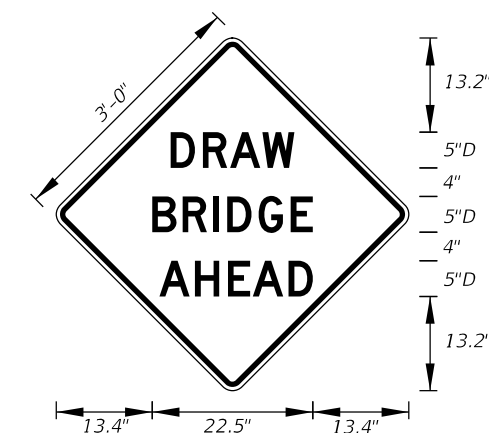

FTP-84-09
3' X 3'
1.5" Radii
5" Series D Legend
Yellow Background
Black Legend and Border

10/14/2019 2:42:13 PM

LAST REVISION	DESCRIPTION:
11/01/17