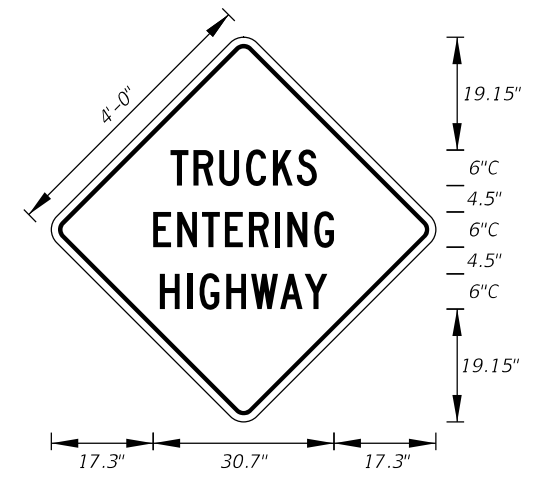

MOT-5-06
4' X 4'
2" Radii 3/4" Border
6" Series C Legend
Orange Background
Black Legend and Border