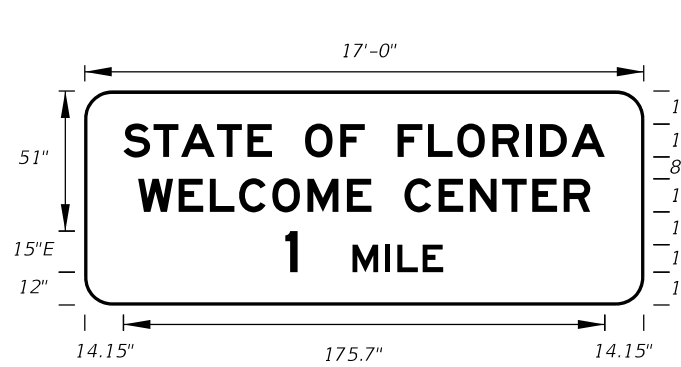

FTP-10-06
17' X 6'-6"
10" Radii 2" Border

12", 10" and 15" Series E Legend
Blue Background
White Legend and Border

10/14/2019 2:42:05 PM

LAST REVISION 11/01/17	REVISION	DESCRIPTION:	 FY 2020-21 STANDARD PLANS	SPECIAL SIGN DETAILS	INDEX 700-102	SHEET 1 of 11