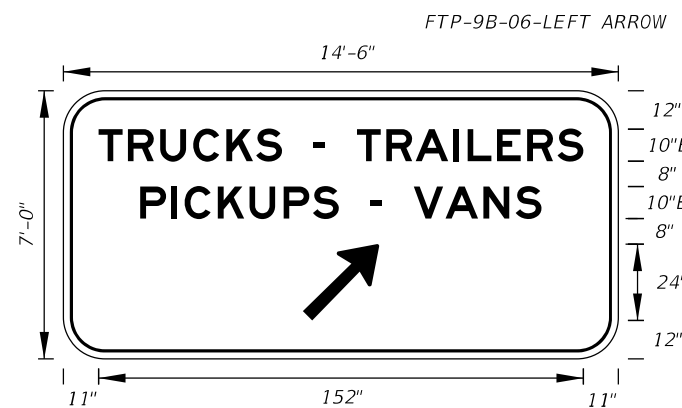

FTP-9A-06
14'-6" X 7'
11" Radii 2" Border

10" Series E Legend
Green Background
White Legend and Border