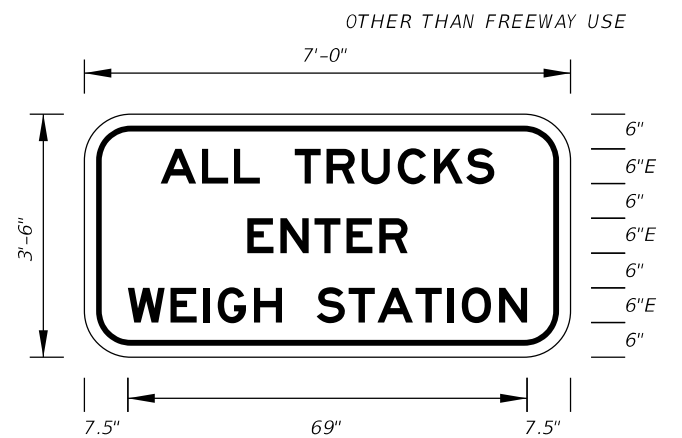

FTP-2-06
7' X 3'-6"
6" Radii 2" Border

6" Series E Legend
White Background
Black Legend and Border