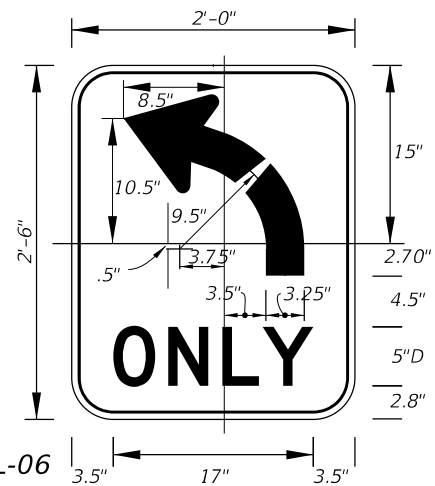

FTP-55L-06
2' X 2'-6"
3" Radii 3/8" Border
5" Series D Legend
White Background
Black Legend and Border
FTP-55R-06 for
(Right Turn Arrow)