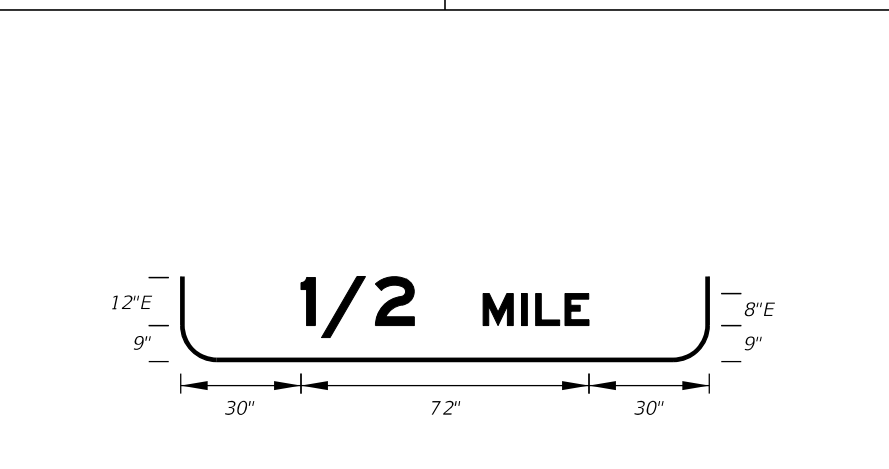

FTP-15B-06
11'-0" X 5'-0"
8" Radii 2" Border
8" and 12" Series E Legend
Blue Background
White Legend and Border