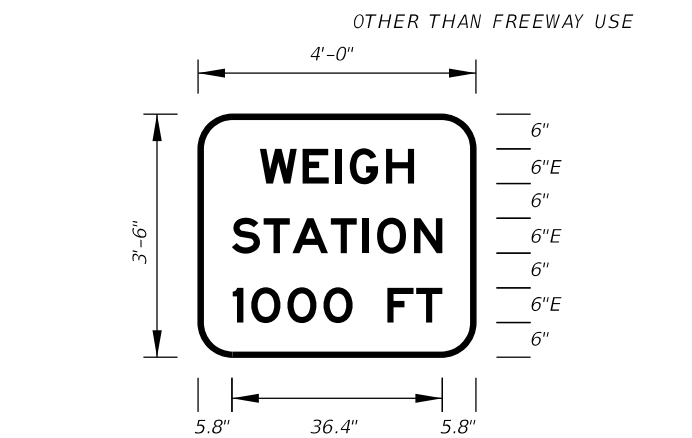

FTP-3-06
4' X 3'-6"
6" Radii 2" Border
6" Series E Legend
Green Background
White Legend and Border