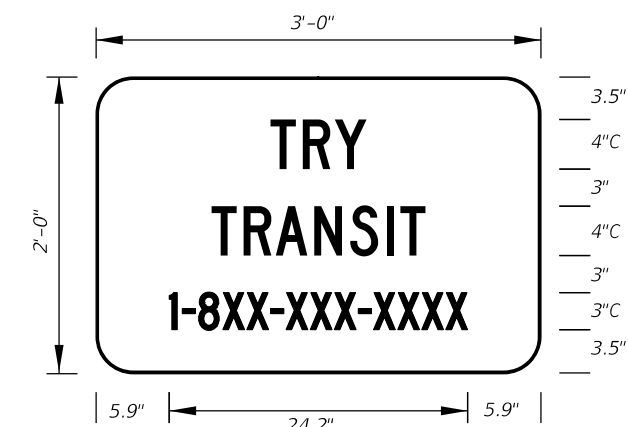

FTP-60-06
3' X 2'
3" Radii
4" and 3" Series C Legend
Blue Background
White Legend and Border
Design Project Manager
or Transit Administrator
will supply correct 1-8XX
number.