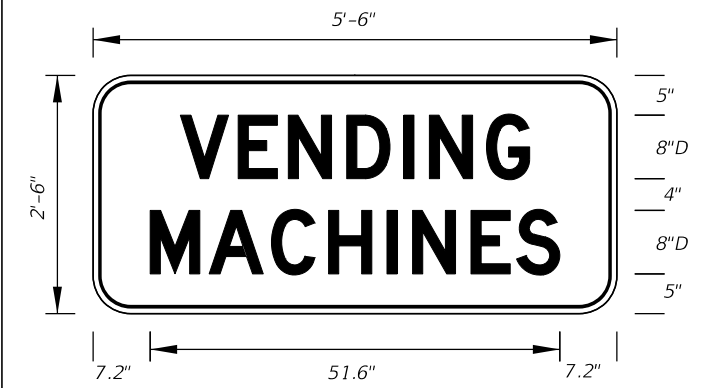

FTP-73-06
5'-6" X 2'-6"
4" Radii 3/4" Border
8" Series D Legend
Blue Background
White Legend and Border

10/18/2018 12:57:02 PM

FY 2019-20
STANDARD PLANS

SPECIAL SIGN DETAILS

INDEX
700-102

SHEET
8 of 11

LAST REVISION	DESCRIPTION:
11/01/17