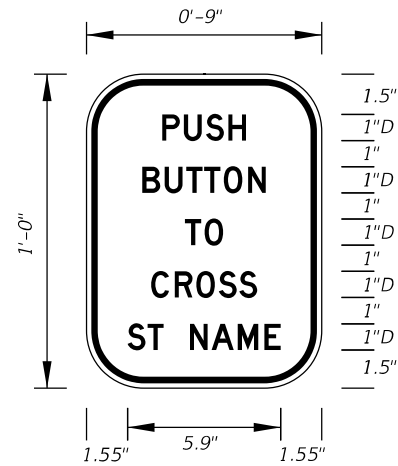

INTERNATIONAL SYMBOL OF  
 ACCESS FOR HEARING LOSS

**FTP-24-06**  
 2' X 2'  
 1.5" Radii 5/8" Border  
 Blue Background  
 White Legend and Border

INTERNATIONAL TDD SYMBOL

10/18/2018 12:56:59 PM

LAST REVISION	DESCRIPTION:
11/01/17	