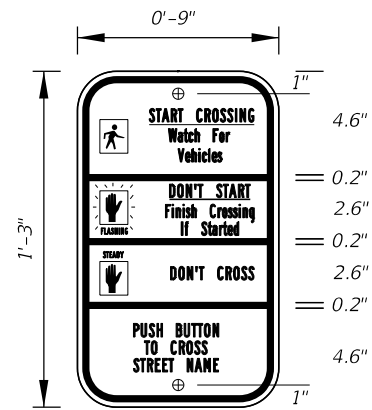

Sign Mounting Holes Can Be Punched Or Field Drilled With No Obstruction To Text Or Symbols From Holes Or Bolts.

FTP-68A-06
9" X 1'-3"
1.5" Radii 3/4" Border
Series B Legend
White Background
Black Legend and Border

See Standard Highway Signs Manual, Sign R10-3b For Letter Size Spacing And Symbol Sizes.

Sign Mounting Holes Can Be Punched Or Field Drilled With No Obstruction To Text Or Symbols From Holes Or Bolts.