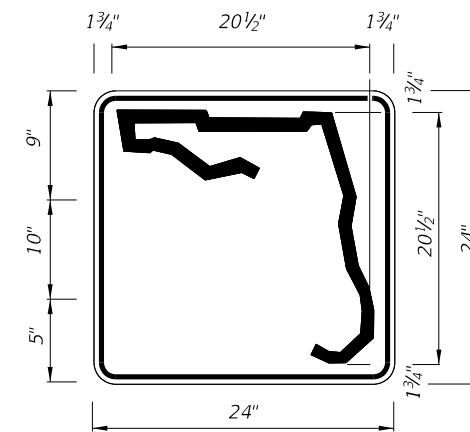

1 or 2 DIGITS

DIGITS	NUMERAL SIZE	SERIES LEGEND	PANEL SIZE
1-2	10"	D	24" x 24"