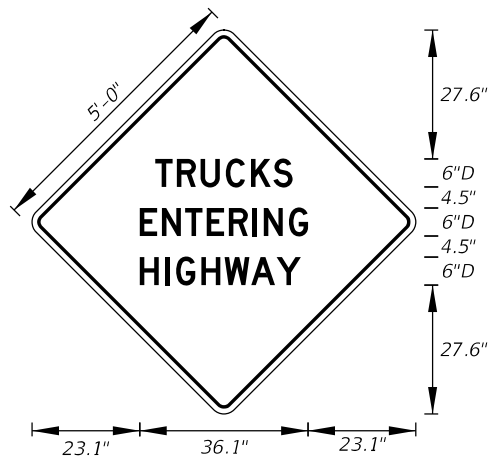

MOT-6-06
5' X 5'
2" Radii 3/4" Border
6" Series D Legend
Orange Background
Black Legend and Border