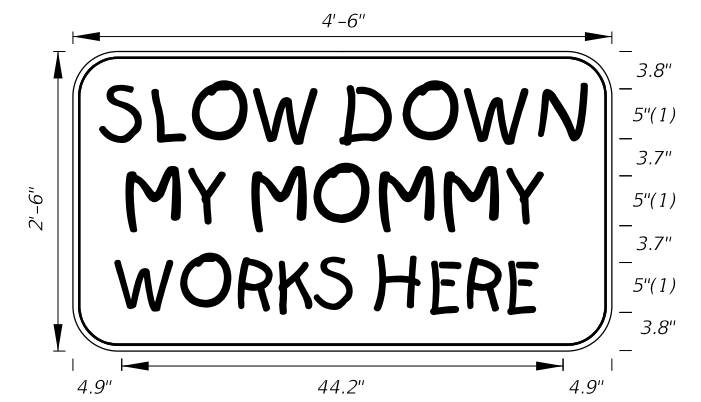

10/18/2018 12:57:05 PM

LAST REVISION 11/01/18	REVISION	DESCRIPTION:

FY 2019-20
STANDARD PLANS

SPECIAL SIGN DETAILS

INDEX
700-102

SHEET
11 of 11