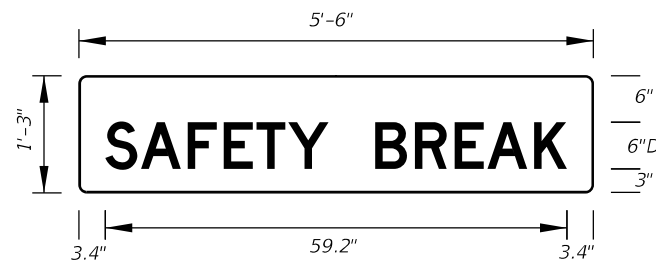

10/18/2018 12:57:02 PM

FY 2019-20  
 STANDARD PLANS

SPECIAL SIGN DETAILS

INDEX  
 700-102

SHEET  
 8 of 11

LAST REVISION	DESCRIPTION:
11/01/17	

**FTP-74-06**  
 5'-6" X 2'-6"  
 4" Radii 3/4" Border  
 6" Series D Legend  
 Blue Background  
 White Legend and Border