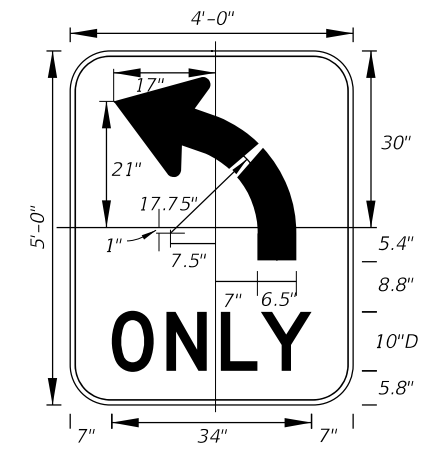

FTP-54L-06
4' X 5'
6" Radii 3/4" Border
10" Series D Legend
White Background
Black Legend and Border
FTP-54R-06 for
(Right Turn Arrow)