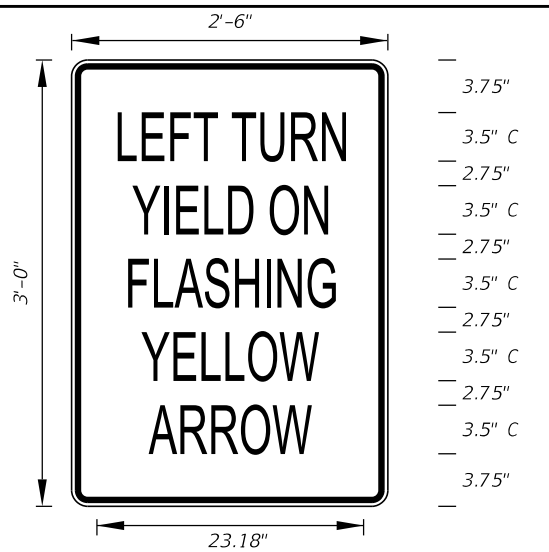

FTP-85-13
3' X 2'-6"
1.875" Radii 3/4" Border
3.5" Series C Legend
White Background
Black Legend and Border