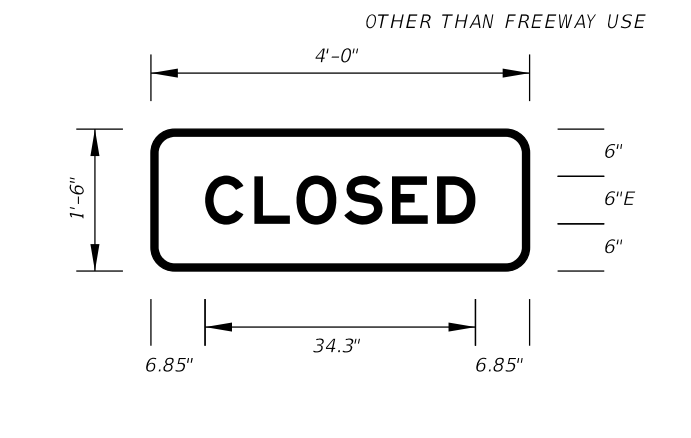

FTP-4-06
4' X 1'-6"
3" Radii 2" Border
6" Series E Legend
Green Background
White Legend and Border
Note:
FTP-4-06 to be
used with FTP-3-06