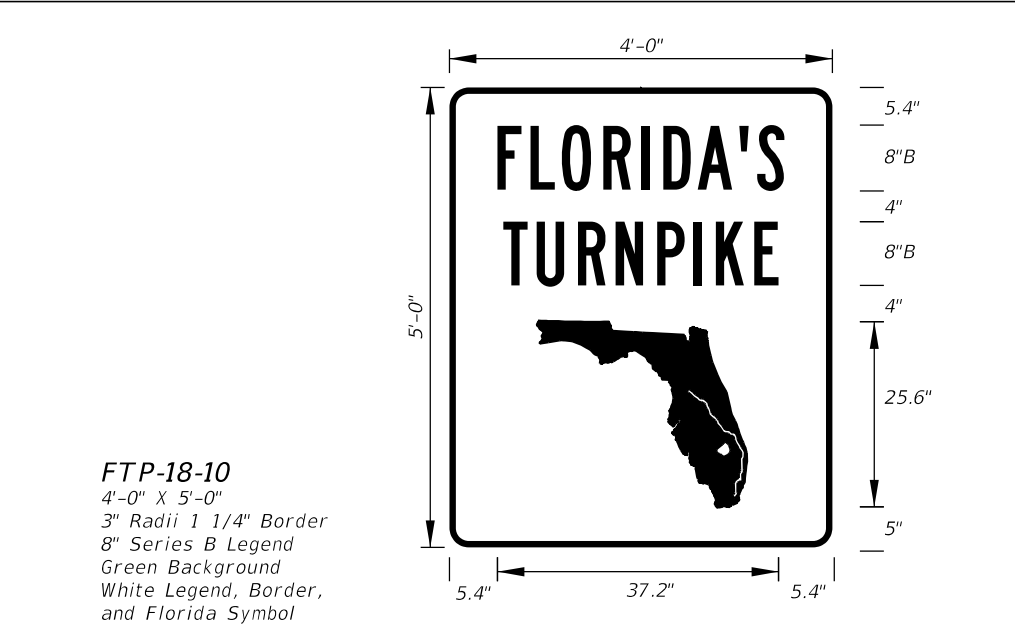

FTP-18-10
4'-0" X 5'-0"
3" Radii 1 1/4" Border
8" Series B Legend
Green Background
White Legend, Border,
and Florida Symbol

10/18/2018 12:56:59 PM

LAST REVISION	DESCRIPTION:
11/01/17