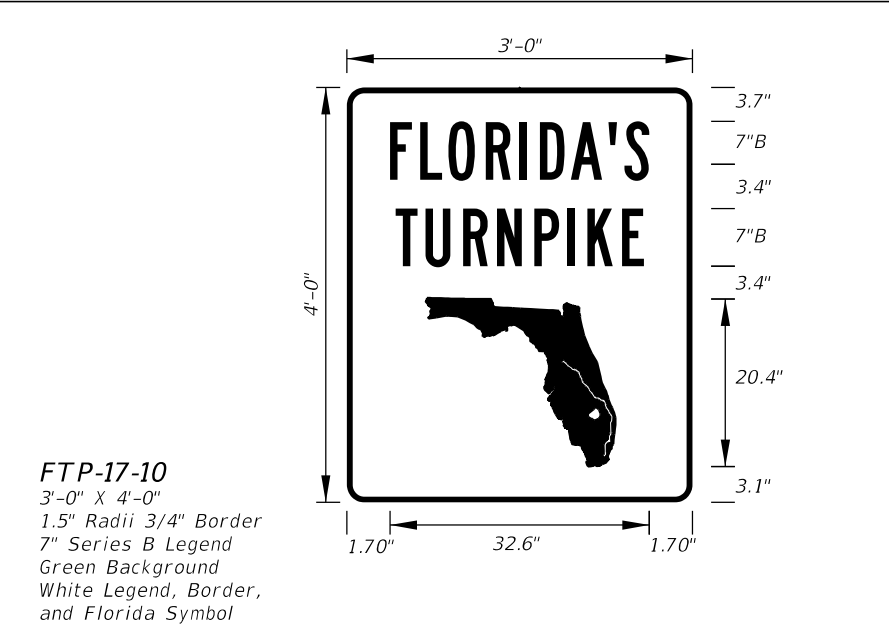

FTP-18-10
4'-0" X 5'-0"
3" Radii 1 1/4" Border
8" Series B Legend
Green Background
White Legend, Border,
and Florida Symbol

FTP-17-10
3'-0" X 4'-0"
1.5" Radii 3/4" Border
7" Series B Legend
Green Background
White Legend, Border,
and Florida Symbol