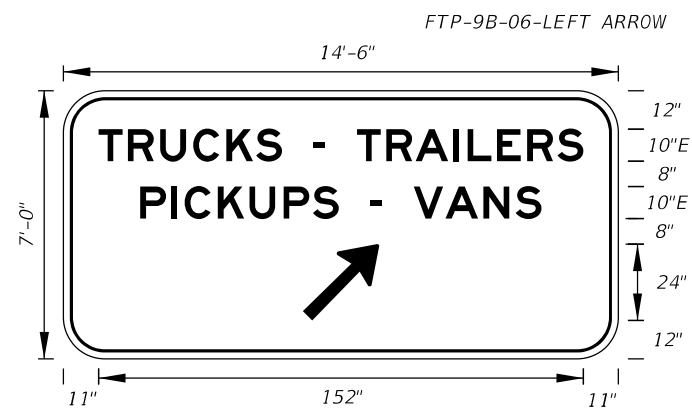

FTP-9A-06
14'-6" X 7'
11" Radii 2" Border
10" Series E Legend
Green Background
White Legend and Border