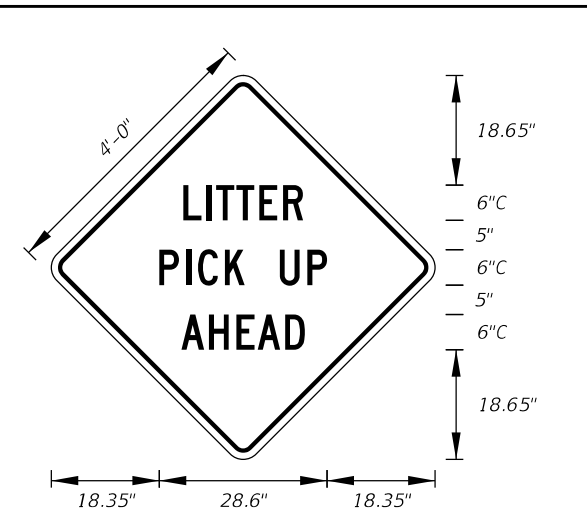

LAST REVISION  
 11/01/17

DESCRIPTION:

REVISION

**FTP-85-13**  
3' X 2'-6"  
1.875" Radii 3/4" Border  
3.5" Series C Legend  
White Background  
Black Legend and Border

**MOT-1-06**  
4' X 4'  
2" Radii 3/4" Border  
6" Series C Legend  
Orange Background  
Black Legend and Border