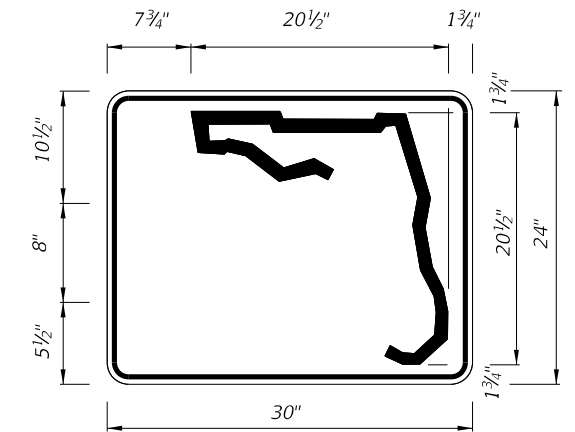

DIGITS	NUMERAL SIZE	SERIES LEGEND	PANEL SIZE
1-2	10"	D	24" x 24"

3 or 4 DIGITS

DIGITS	NUMERAL SIZE	SERIES LEGEND	PANEL SIZE
3	8"	D	30" x 24"
4	8"	C	30" x 24"

**NOTES:**

- Stroke width of State Outline shall be 1".
- The 24" X 24" panel shall only be used for a 3 digit route when the panel is to be used on a sign cluster with other 24" X 24" panels.
- 1 1/2" Radii