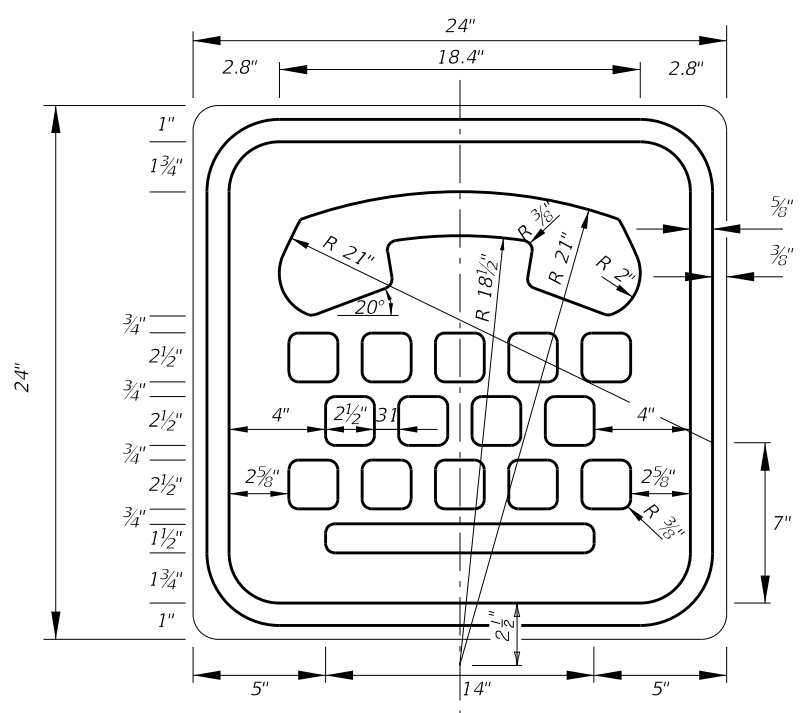

FTP-24-06
2' X 2'
1.5" Radii 5/8" Border
Blue Background
White Legend and Border

INTERNATIONAL TDD SYMBOL

10/18/2018 12:56:59 PM

LAST REVISION	DESCRIPTION:
11/01/17