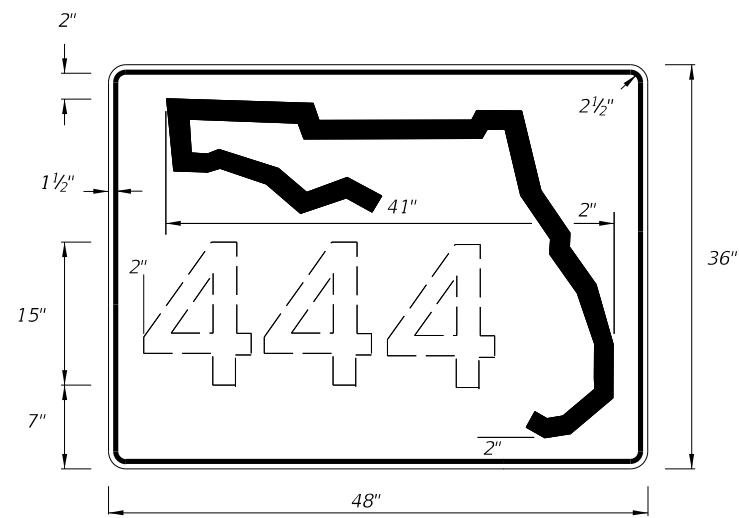

10/18/2018 12:56:59 PM

LAST REVISION	DESCRIPTION:
11/01/17	

DIGITS	NUMERAL SIZE	SERIES LEGEND	PANEL SIZE
1-3	15"	C	48" x 36"
4	12"	C	48" x 36"

**NOTES:**

- Stroke width of State Outline shall be 1".
- 2 1/2" Radii