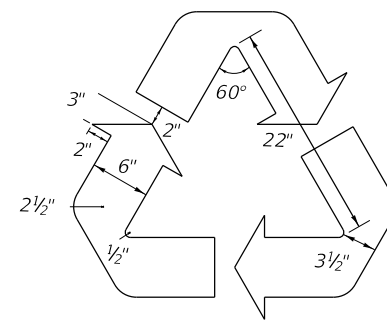

Detail for **FTP-48-06** and **FTP-49-06**