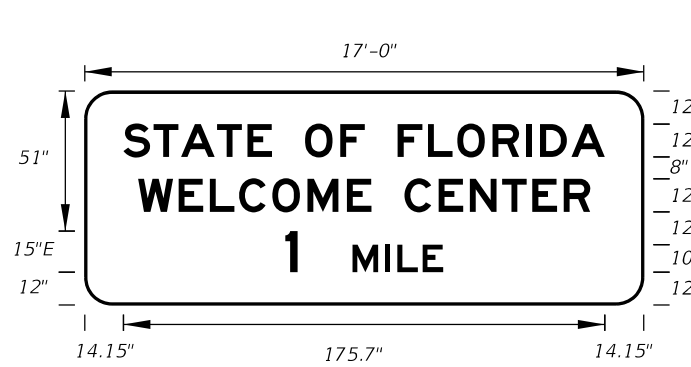

FTP-10-06
17' X 6'-6"
10" Radii 2" Border
12", 10" and 15" Series E Legend
Blue Background
White Legend and Border

10/18/2018 12:56:58 PM