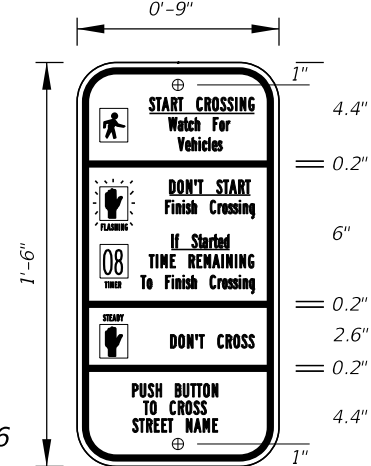

FTP-68B-06
9" X 1'-6"
1.5" Radii 3/4" Border
Series B Legend
White Background
Black Legend and Border

See Standard Highway Signs Manual, Sign R10-3b For Letter Size Spacing And Symbol Sizes.