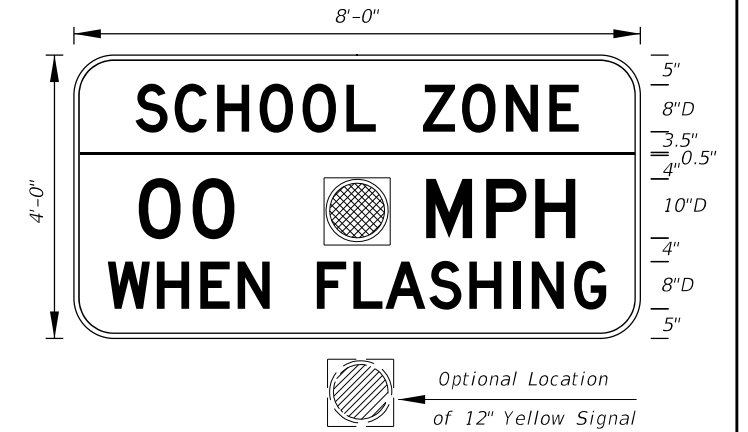

FTP-31-06
8' X 4'
6" Radii 3/4" Border
Series D Legend
Fluorescent Yellow-Green Background Top
White Background Bottom
Black Legend and Border