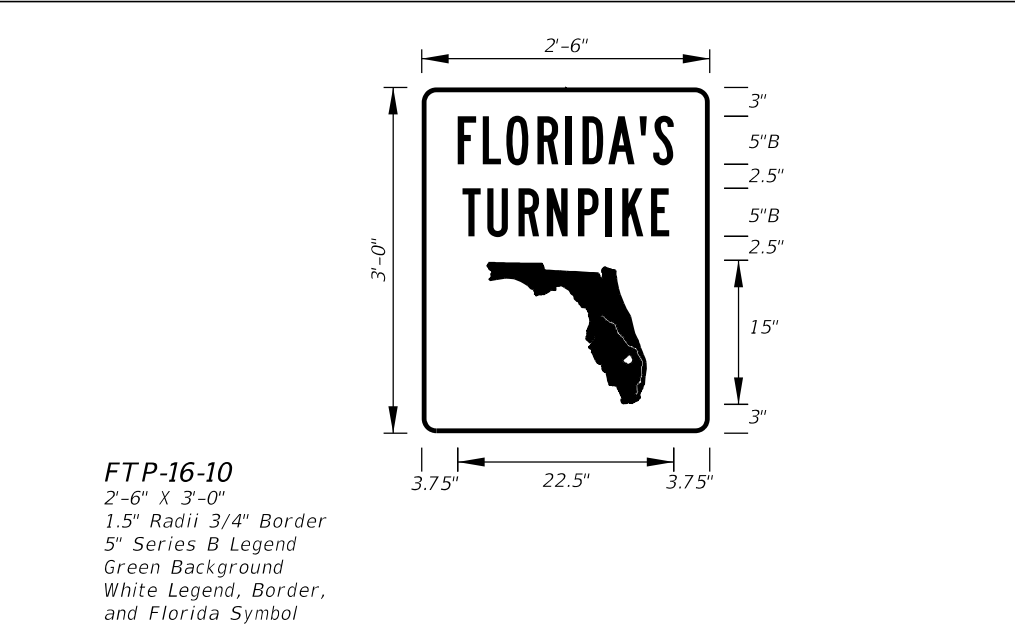

FTP-17-10
3'-0" X 4'-0"
1.5" Radii 3/4" Border
7" Series B Legend
Green Background
White Legend, Border,
and Florida Symbol

FTP-16-10
2'-6" X 3'-0"
1.5" Radii 3/4" Border
5" Series B Legend
Green Background
White Legend, Border,
and Florida Symbol