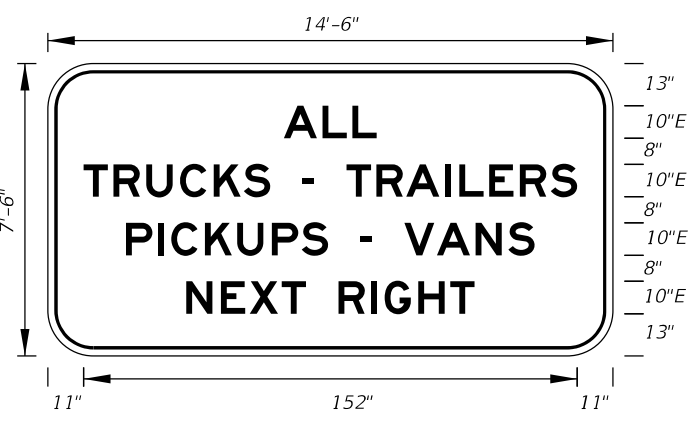

**FTP-5-06**  
 14' X 8'  
 12" Radii 2" Border  
 12" and 10" Series E Legend  
 Green Background  
 White Legend and Border

**FTP-6A-06**  
 14'-6" X 7'-6"  
 12" Radii 2" Border  
 10" Series E Legend  
 White Background  
 Black Legend and Border  
 On Interstate Station  
 Delete Pickups-Vans,  
 and reduce Sign height  
 accordingly.