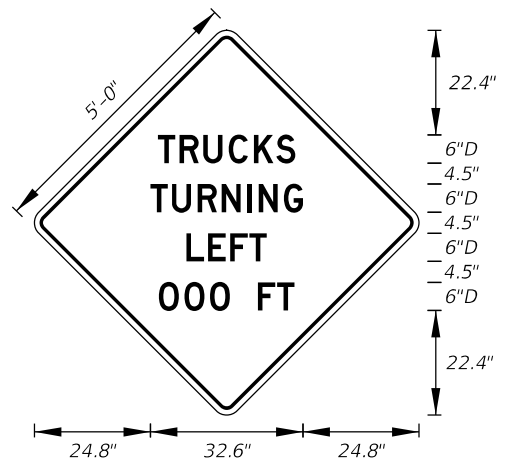

MOT-7-06
5' X 5'
2" Radii 3/4" Border
6" Series D Legend
Orange Background
Black Legend and Border