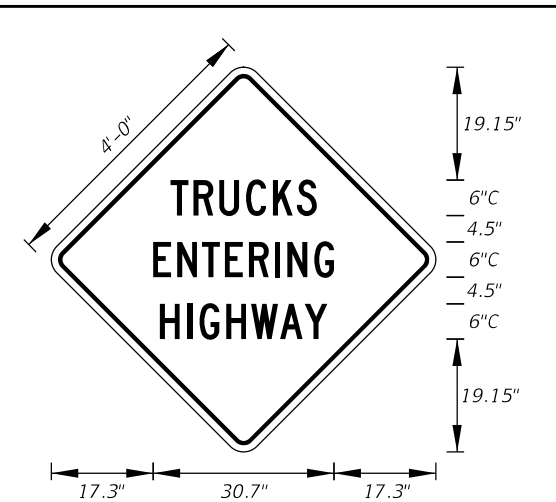

MOT-5-06
4' X 4'
2" Radii 3/4" Border
6" Series C Legend
Orange Background
Black Legend and Border