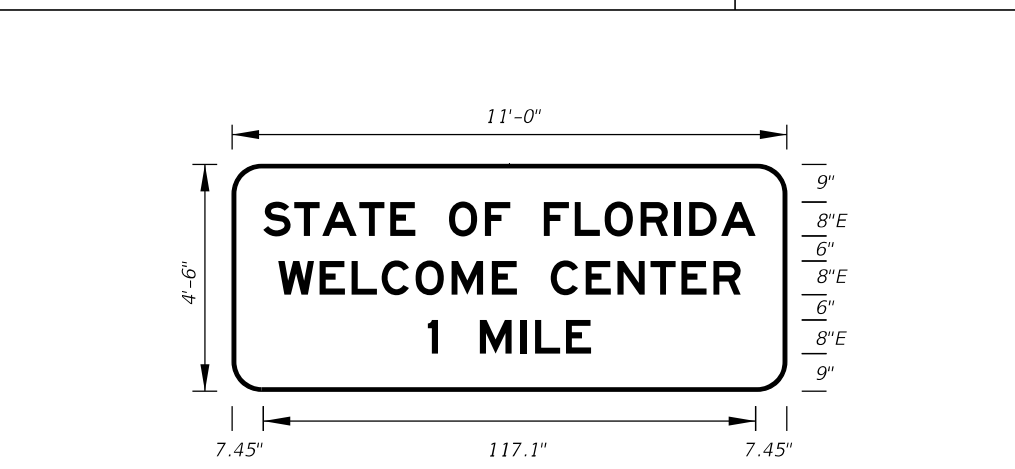

FTP-15A-06
11'-0" X 4'-6"
7" Radii 2" Border
8" Series E Legend
Blue Background
White Legend and Border