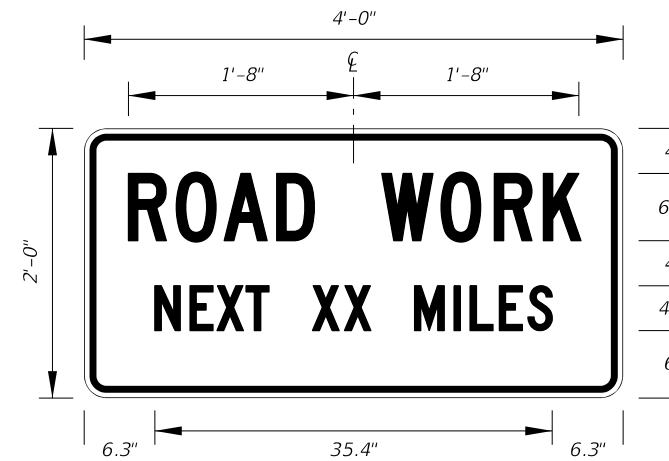

MOT-16-06
4'-6" X 2'-6"
4" Radii 3/4" Border

5" Kids Series Legend
Orange Background
Black Legend and Border

G20-1
2' X 4'
1.5" Radii 3/4" Border

Orange Background
Black Legend and Border