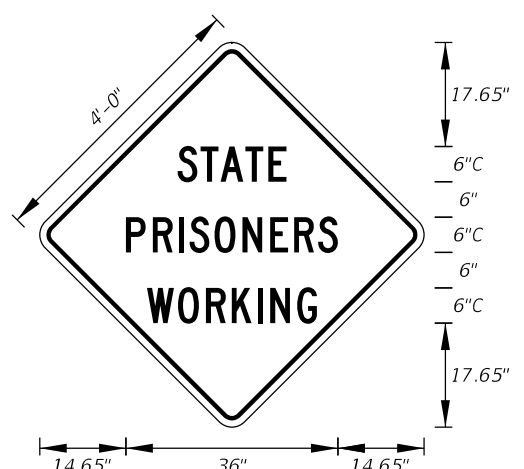

MOT-10-06
4' X 4'
2" Radii 3/4" Border
6" Series C Legend
Orange Background
Black Legend and Border