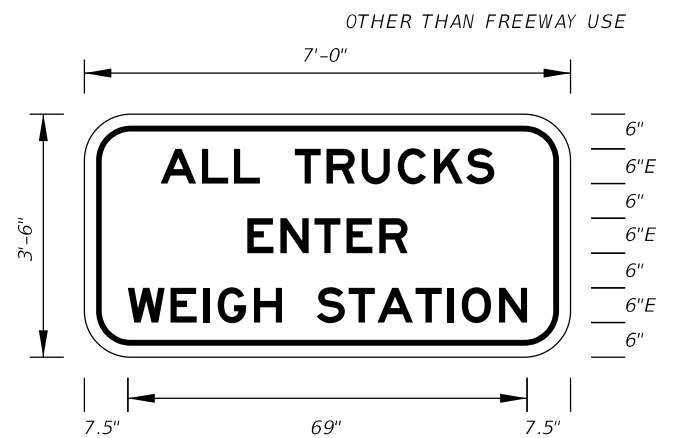

**FTP-1-06**  
 11'-6" X 5'-6"  
 9" Radii 2" Border  
 10" Series E Legend  
 White Background  
 Black Legend and Border

**FTP-2-06**  
 7' X 3'-6"  
 6" Radii 2" Border  
 6" Series E Legend  
 White Background  
 Black Legend and Border