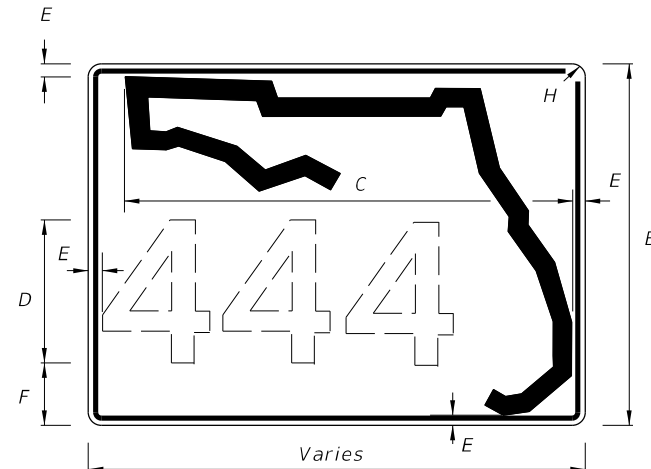

3 OR MORE DIGITS

NOTES:

1. Florida marker shall have Black Legend with White Background.
2. Stroke width of State outline shall be 1 3/4" for Guide Sign.
3. Series D Legend.
4. 5/8" Border

A	B	C	D	E	F	G	H
30"	24"	26"	12"	1 1/4"	2 3/4"	8 1/4"	1 1/4"
36"	30"	32"	15"	1 1/4"	3 1/4"	8 3/4"	1 1/4"
42"	36"	38"	15"	1 1/4"	6 1/4"	11"	1 1/4"

GUIDE SIGN USE

FTP-17-06 - FLORIDA ROUTE MARKER