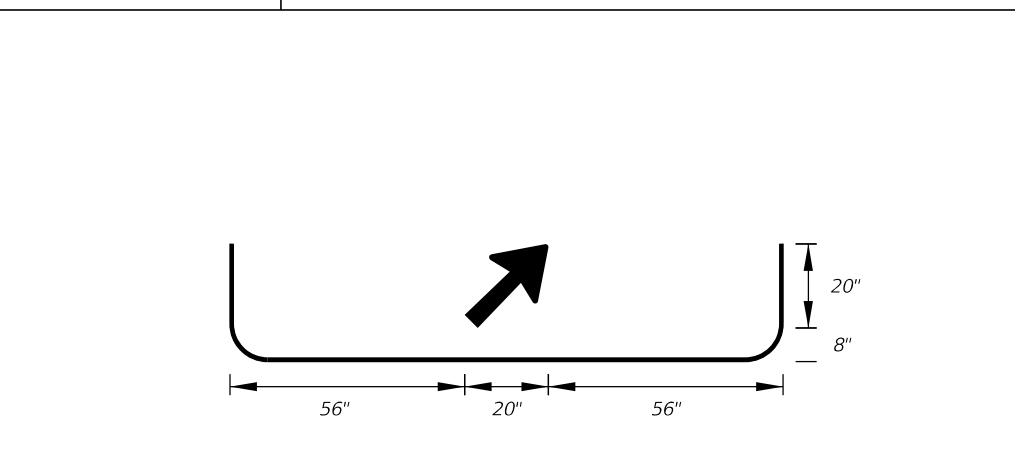

FTP-15C-06
11'-0" X 5'-6"
9" Radii 2" Border
8" Series E Legend
Blue Background
White Legend and Border