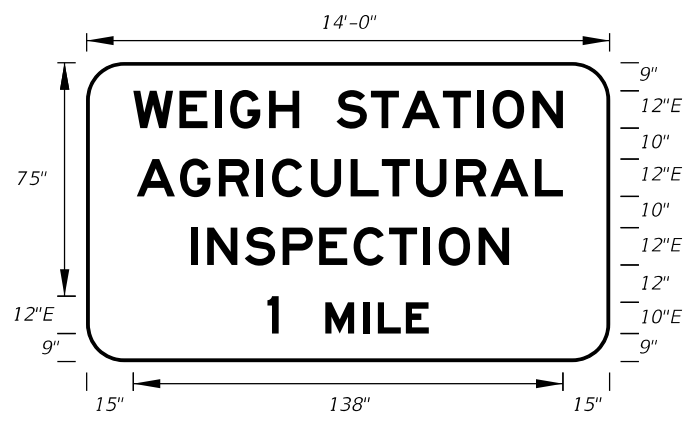

FTP-5-06
14' X 8'
12" Radii 2" Border
12" and 10" Series E Legend
Green Background
White Legend and Border