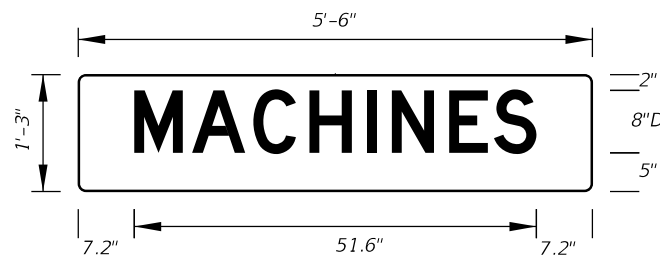

10/18/2018 12:57:04 PM

FY 2019-20
STANDARD PLANS

SPECIAL SIGN DETAILS

INDEX
700-102

SHEET
9 of 11

LAST REVISION
11/01/17

DESCRIPTION:

REVISION