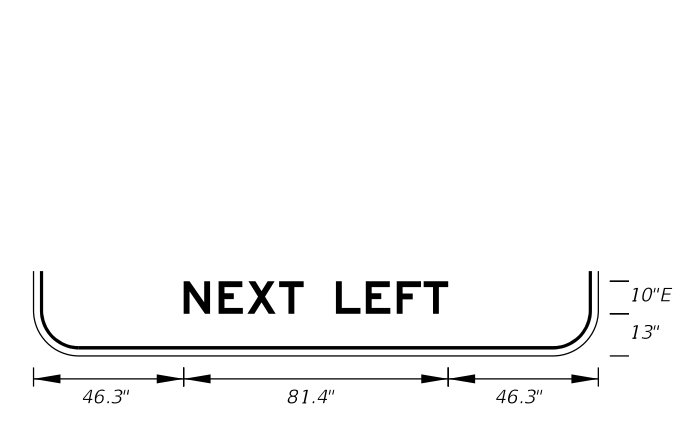

**FTP-5-06**  
 14' X 8'  
 12" Radii 2" Border  
 12" and 10" Series E Legend  
 Green Background  
 White Legend and Border

**FTP-6A-06**  
 14'-6" X 7'-6"  
 12" Radii 2" Border  
 10" Series E Legend  
 White Background  
 Black Legend and Border  
 On Interstate Station  
 Delete Pickups-Vans,  
 and reduce Sign height  
 accordingly.