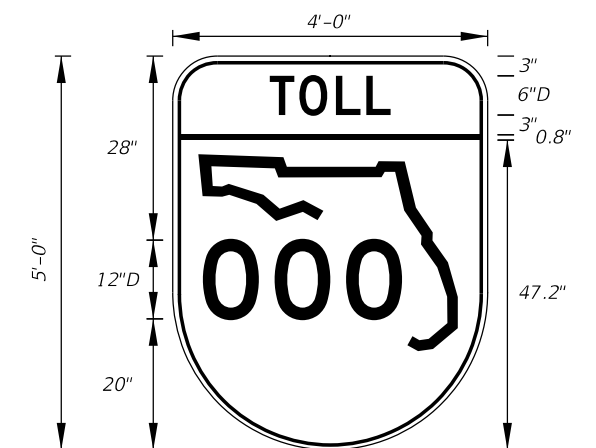

FTP-75-06
5'-6" X 1'-3"
1" Radii
6" Series D Legend
Blue Background
White Legend

FTP-79-06
4' X 5'
6" Radii 3/4" Border
6" and 12" Series D Legend
Top Yellow Background with Black Legend and Black Border
Bottom White Background with Black Legend and Border