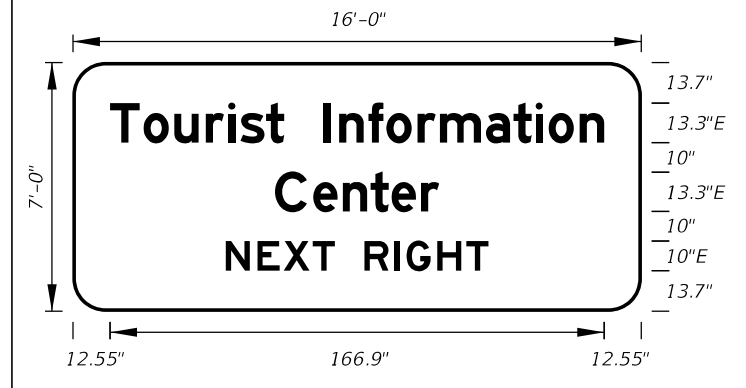

FTP-14-06
16'-0" X 7'-0"
11" Radii 2" Border
13.3 and 10" Series E Legend
Blue Background
White Legend and Border