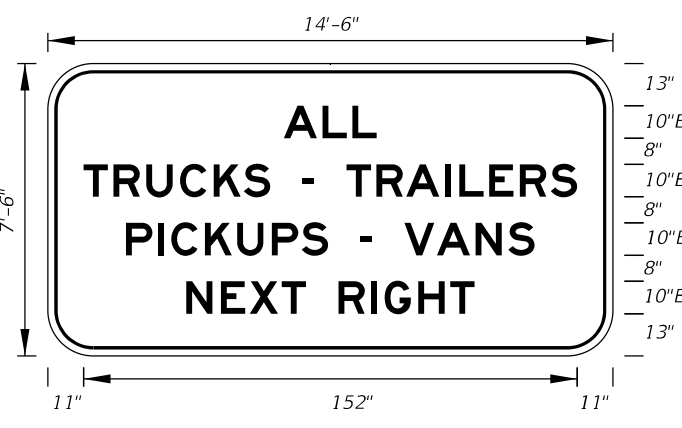

12" and 10" Series E Legend
Green Background
White Legend and Border

FTP-6A-06
14'-6" X 7'-6"
12" Radii 2" Border

10" Series E Legend
White Background
Black Legend and Border

On Interstate Station
Delete Pickups-Vans,
and reduce Sign height
accordingly.