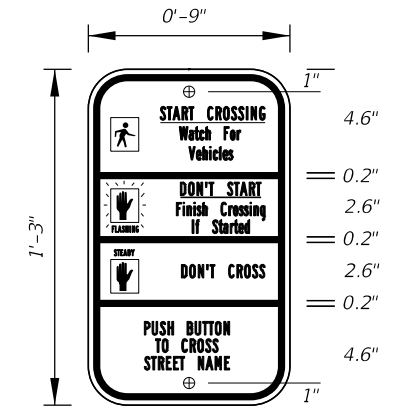

Sign Mounting Holes Can Be Punched Or Field Drilled With No Obstruction To Text Or Symbols From Holes Or Bolts.

FTP-68A-06
9" X 1'-3"
1.5" Radii 3/4" Border
Series B Legend
White Background
Black Legend and Border

See Standard Highway Signs Manual, Sign R10-3b For Letter Size Spacing And Symbol Sizes.

Sign Mounting Holes Can Be Punched Or Field Drilled With No Obstruction To Text Or Symbols From Holes Or Bolts.