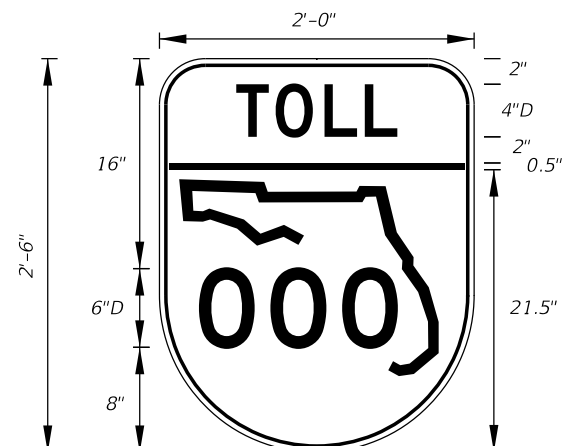

FTP-81-06
2' X 2'-6"
3" Radii 3/4" Border
4" and 6" Series D Legend
Top Yellow Background with Black Legend and Black Border
Bottom White Background with Black Legend and Border