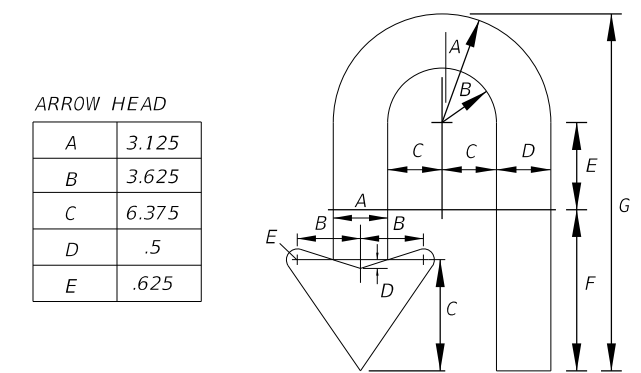

ARROW BODY						
A	B	C	D	E	F	G
6.25	3.125	3.125	3.125	5	9.25	20.5

10/16/2017 2:45:35 PM

LAST REVISION	DESCRIPTION:
11/01/17	

FY 2018-19
STANDARD PLANS

SPECIAL SIGN DETAILS

INDEX
700-102

SHEET
9 of 11