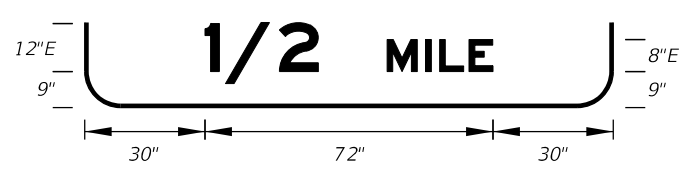

FTP-15B-06
11'-0" X 5'-0"
8" Radii 2" Border
8" and 12" Series E Legend
Blue Background
White Legend and Border