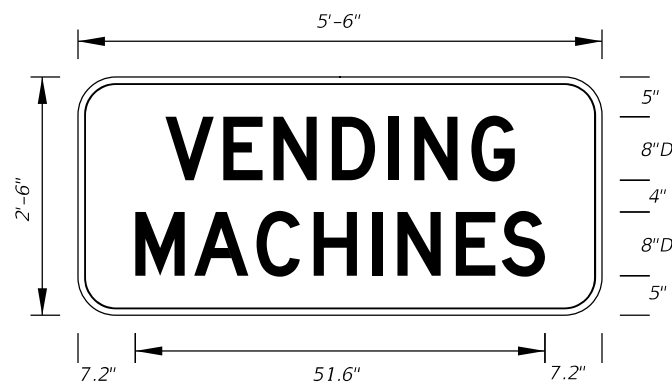

FTP-73-06
5'-6" X 2'-6"
4" Radii 3/4" Border

8" Series D Legend
Blue Background
White Legend and Border