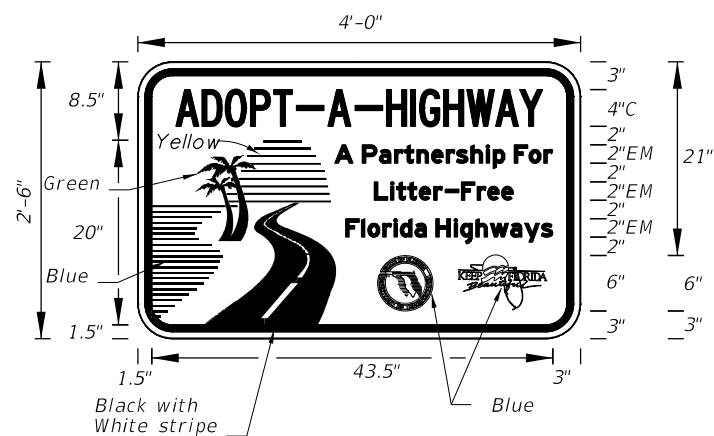

FTP-42-06
4' X 2'-6"
3" Radii
Top 4" Series C Legend
Bottom 2" Series EM Legend
White Background
Blue Legend and Border