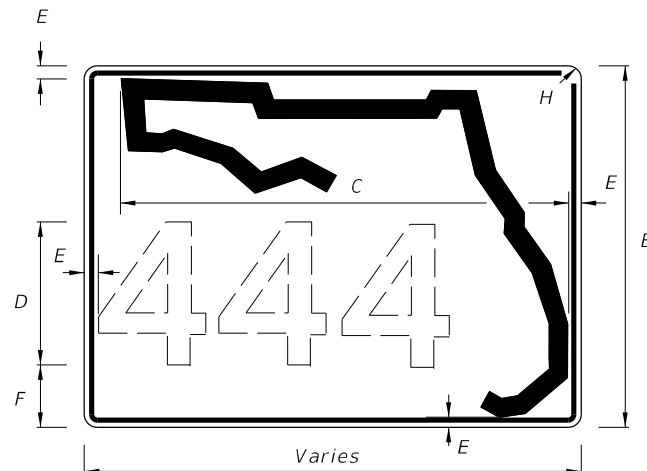

3 OR MORE DIGITS

NOTES:

1. Florida marker shall have Black Legend with White Background.
2. Stroke width of State outline shall be 1 3/4" for Guide Sign.
3. Series D Legend.
4. 5/8" Border

A	B	C	D	E	F	G	H
30"	24"	26"	12"	1 1/4"	2 3/4"	8 1/4"	1 1/4"
36"	30"	32"	15"	1 1/4"	3 1/4"	8 3/4"	1 1/4"
42"	36"	38"	15"	1 1/4"	6 1/4"	11"	1 1/4"

GUIDE SIGN USE

FTP-17-06 - FLORIDA ROUTE MARKER