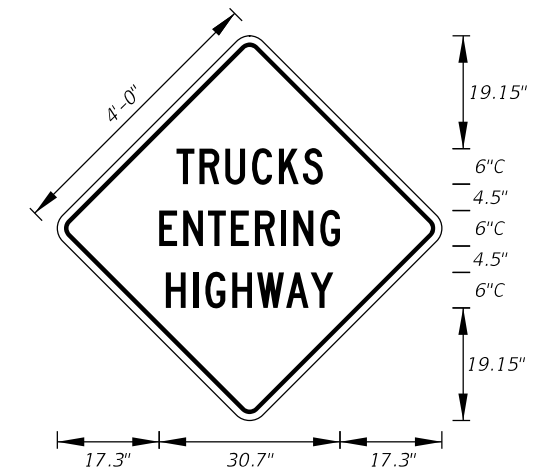

MOT-5-06
4' X 4'
2" Radii 3/4" Border

6" Series C Legend
Orange Background
Black Legend and Border