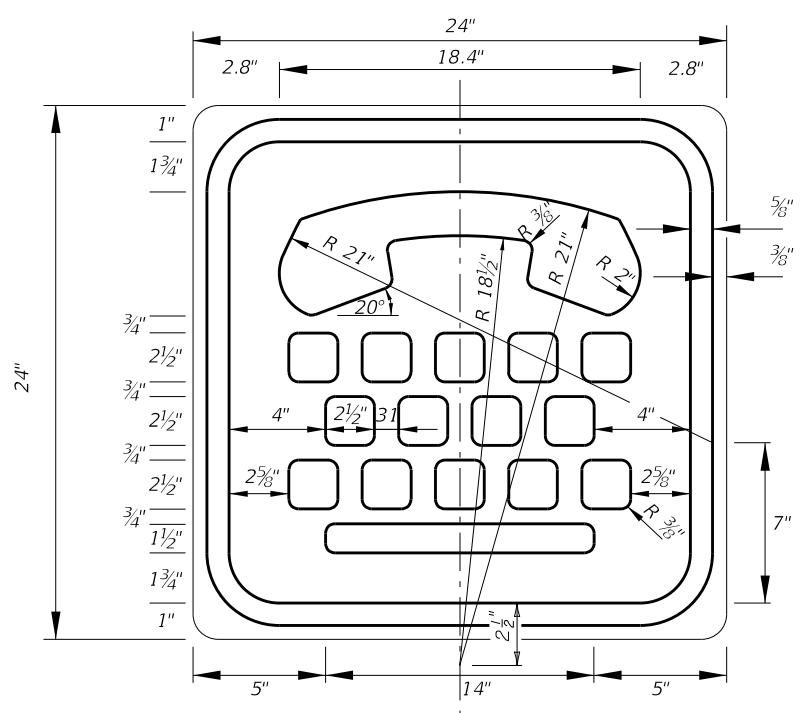

FTP-24-06
2' X 2'
1.5" Radii 5/8" Border
Blue Background
White Legend and Border

INTERNATIONAL TDD SYMBOL

10/16/2017 2:45:31 PM

LAST REVISION 11/01/17	DESCRIPTION: