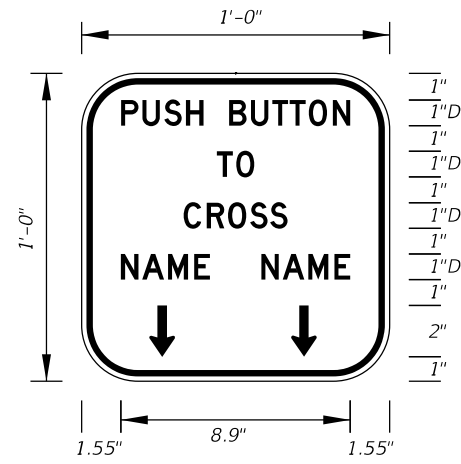

FTP-26-06
1' X 1'
2" Radii 3/8" Border
1" Series D Legend
White Background
Black Legend and Border