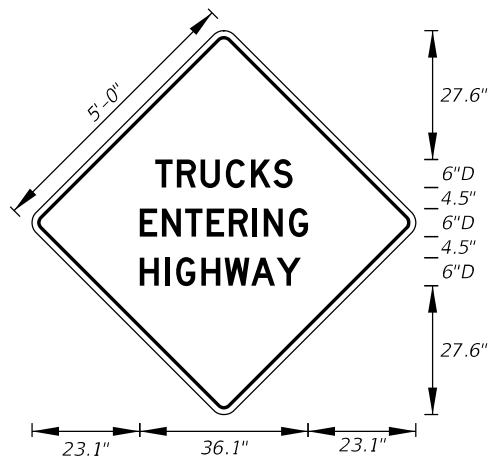

Orange Background
Black Arrows and Border

MOT-4-06
4' X 4'
2" Radii 3/4" Border

6" Series C Legend
Orange Background
Black Legend and Border

MOT-5-06
4' X 4'
2" Radii 3/4" Border

6" Series C Legend
Orange Background
Black Legend and Border