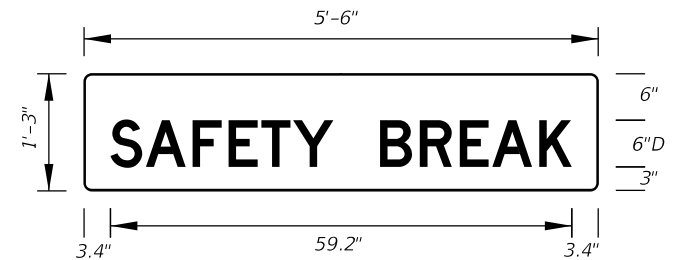

6" Series C Legend
Yellow Background
Black Legend and Border

8" Series D Legend
Blue Background
White Legend and Border

ARROW BODY						
A	B	C	D	E	F	G
6.25	3.125	3.125	3.125	5	9.25	20.5

10/16/2017 2:45:35 PM

LAST REVISION	DESCRIPTION:
11/01/17	

FY 2018-19
STANDARD PLANS

SPECIAL SIGN DETAILS

INDEX
700-102

SHEET
9 of 11