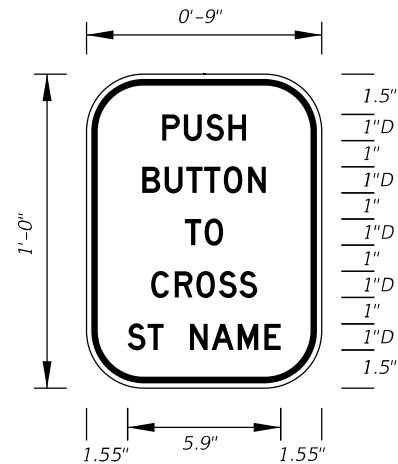

FTP-25-06
9' X 1'-0"
2" Radii 3/8" Border
1" Series D Legend
White Background
Black Legend and Border