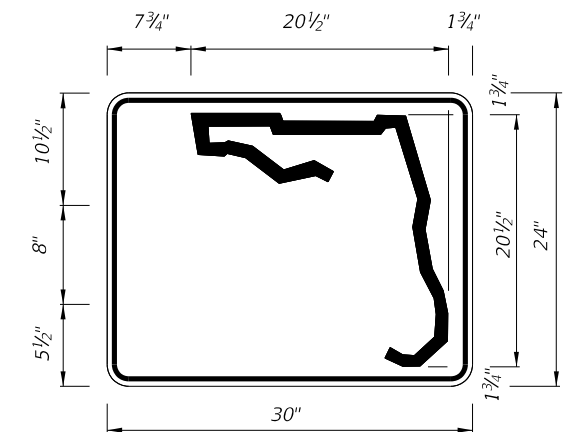

DIGITS	NUMERAL SIZE	SERIES LEGEND	PANEL SIZE
1-2	10"	D	24" x 24"

3 or 4 DIGITS

DIGITS	NUMERAL SIZE	SERIES LEGEND	PANEL SIZE
3	8"	D	30" x 24"
4	8"	C	30" x 24"

NOTES:

- Stroke width of State Outline shall be 1".
- The 24" X 24" panel shall only be used for a 3 digit route when the panel is to be used on a sign cluster with other 24" X 24" panels.
- 1 1/2" Radii