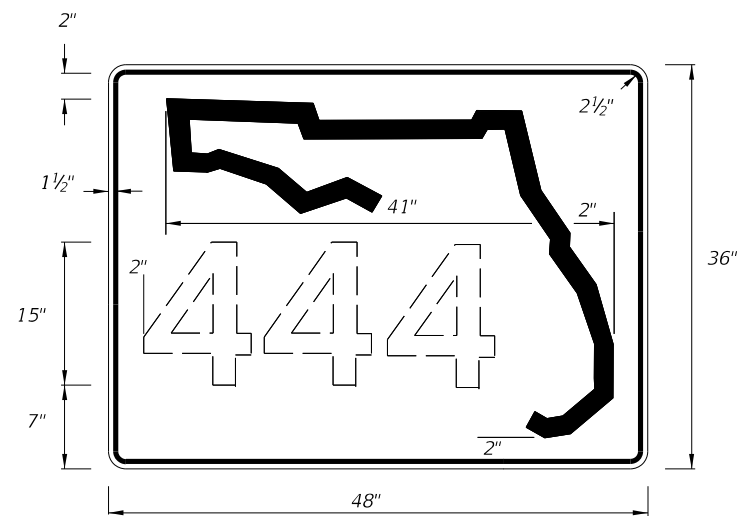

DIGITS	NUMERAL SIZE	SERIES LEGEND	PANEL SIZE
1-3	15"	C	48" x 36"
4	12"	C	48" x 36"

NOTES:

1. Stroke width of State Outline shall be 1".
2. 2 1/2" Radii