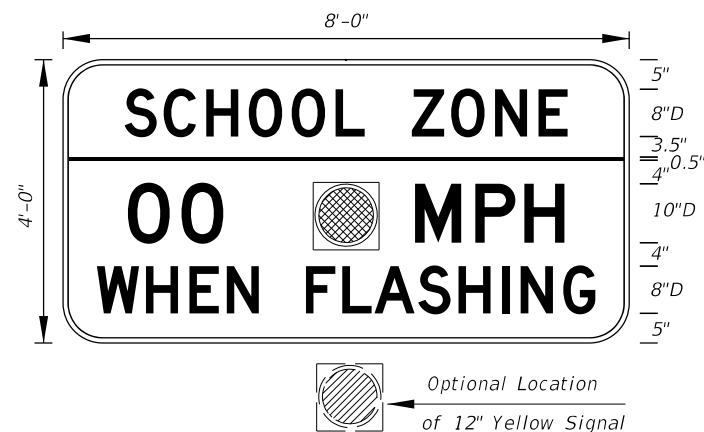

FTP-31-06
8' X 4'
6" Radii 3/4" Border
Series D Legend
Fluorescent Yellow-Green Background Top
White Background Bottom
Black Legend and Border