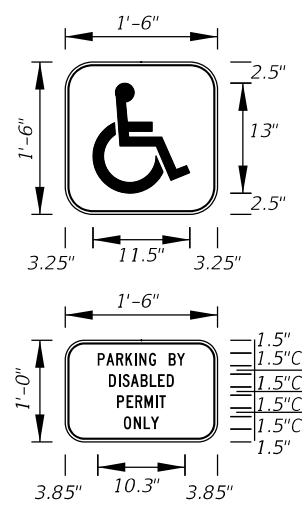

Supplemental Panel
for the FTP-20-06
and FTP-21-06 signs