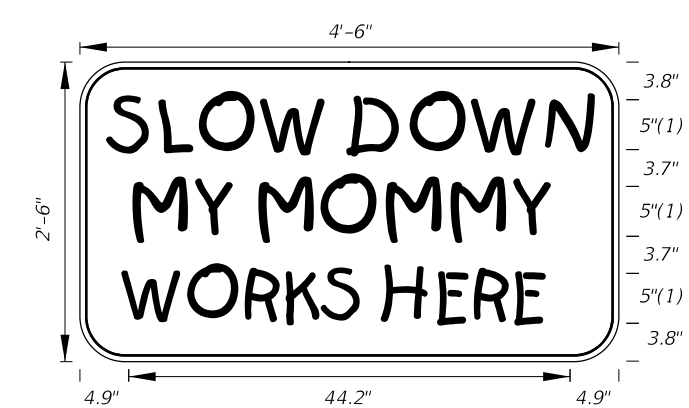

10/16/2017 2:45:37 PM

LAST REVISION	11/01/17	REVISION	DESCRIPTION: