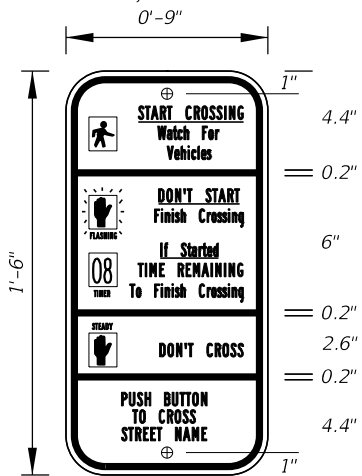

FTP-68B-06
9" X 1'-6"
1.5" Radii 3/4" Border
Series B Legend
White Background

See Standard Highway Signs Manual, Sign R10-3b For Letter Size Spacing And Symbol Sizes.