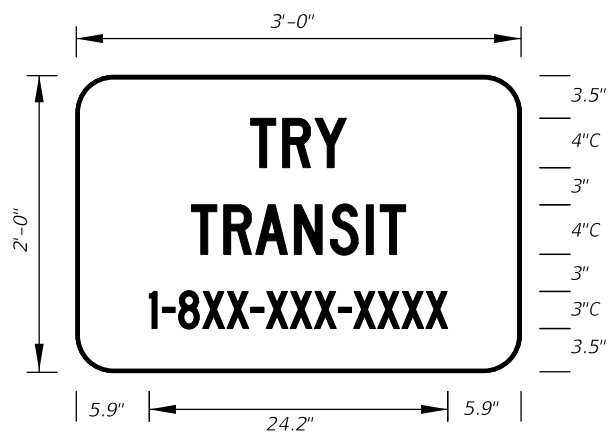

FTP-60-06
3' X 2'
3" Radii
4" and 3" Series C Legend
Blue Background
White Legend and Border

Design Project Manager or Transit Administrator will supply correct 1-8XX number.