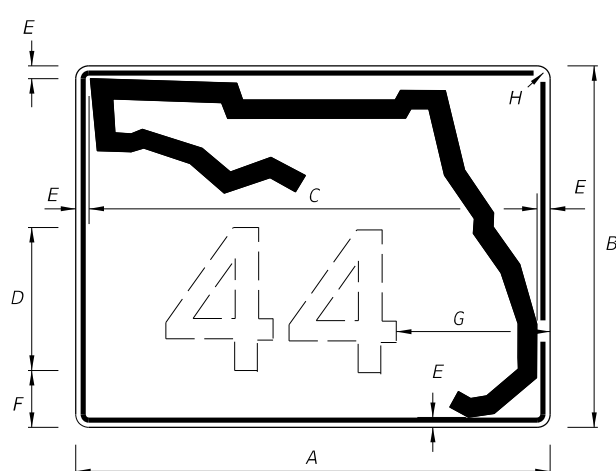

INDEPENDENT USE FOR FREEWAY

1 OR 2 DIGITS