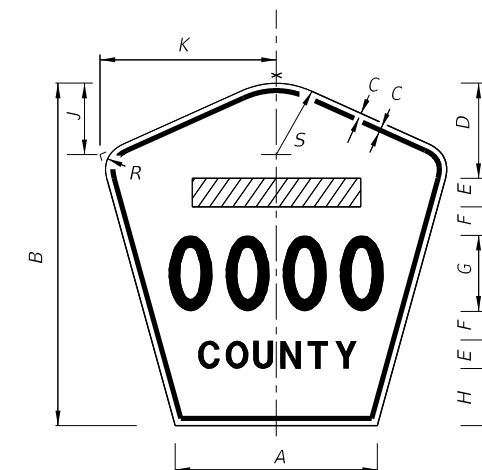

SIGN	DIMENSIONS												Rectangular Yellow Background Dimensions (See Note 3)
	A	B	C	D	E	F	G	H	J	K	R	S	
4 DIGIT POST MOUNTED	25 1/8"	42"	3/4"	10"	4"	4"	8"	8"	8 3/8"	22"	5"	8 3/4"	42" x 42"
2 DIGIT OVERHEAD	21 1/2"	36"	1/2"	7 1/2"	3"	3"	12"	4 1/2"	7 1/8"	18 1/8"	4 1/4"	7 1/2"	42" x 42"
3 DIGIT OVERHEAD	25 1/8"	42"	3/4"	8"	4"	4"	12"	6"	8 3/8"	22"	5"	8 3/4"	48" x 48"
4 DIGIT OVERHEAD	29 7/8"	48"	3/4"	8"	5"	5"	12"	8"	9 3/4"	25 5/8"	5 3/4"	10 1/4"	52" x 52"

FTP-18-06 - COUNTY ROUTE MARKER (M1-6)

10/16/2017 2:45:30 PM

LAST REVISION	DESCRIPTION:
11/01/17