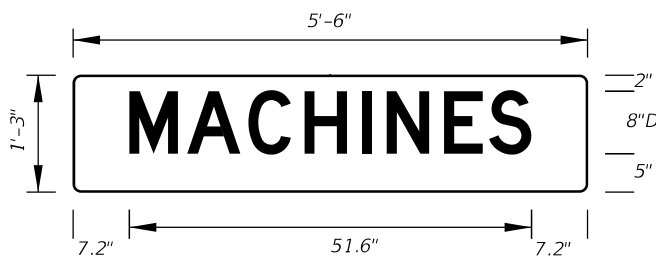

6" Series C Legend
Yellow Background
Black Legend and Border

8" Series D Legend
Blue Background
White Legend and Border

ARROW BODY						
A	B	C	D	E	F	G
6.25	3.125	3.125	3.125	5	9.25	20.5

10/16/2017 2:45:35 PM

LAST REVISION	DESCRIPTION:
11/01/17	

FY 2018-19
STANDARD PLANS

SPECIAL SIGN DETAILS

INDEX
700-102

SHEET
9 of 11