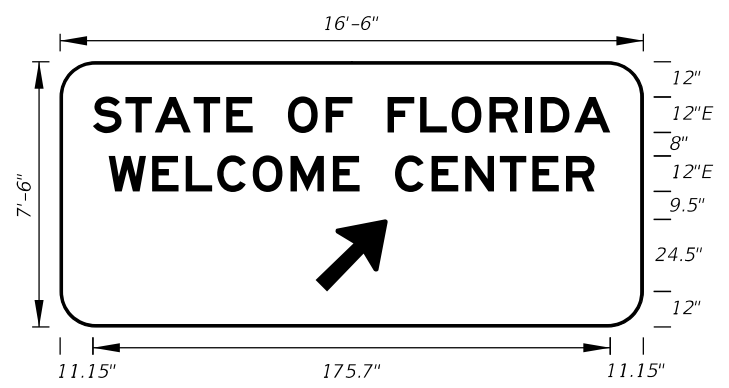

FTP-11-06
16'-6" X 7'-6"
12" Radii 2" Border
12" Series E Legend
Blue Background
White Legend and Border