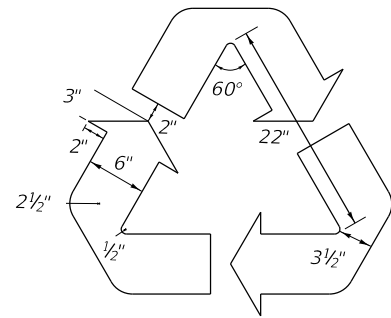

10/16/2017 2:45:32 PM

LAST REVISION 11/01/17	DESCRIPTION:

FY 2018-19
STANDARD PLANS

SPECIAL SIGN DETAILS

INDEX
700-102

SHEET
7 of 11