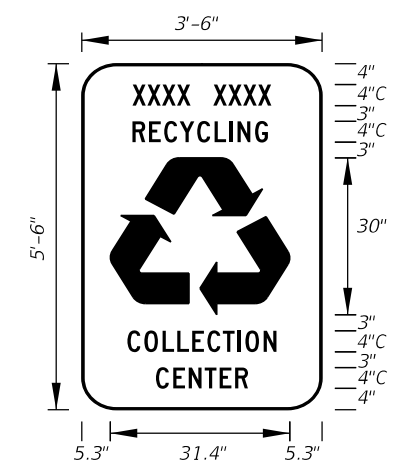

FTP-49-06
3'-6" X 5'-6"
6" Radii
4" Series C Legend
Green Background
White Legend, Border and Symbol
Municipality Name Optional

10/16/2017 2:45:32 PM

LAST REVISION	DESCRIPTION:
11/01/17