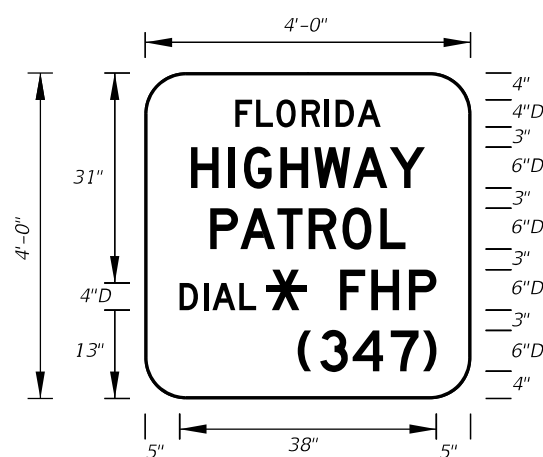

FTP-43-06
4' X 4'
6" Radii 1" Border
Top 4" Series D Legend
Bottom 6" Series D Legend
Blue Background
White Legend and Border