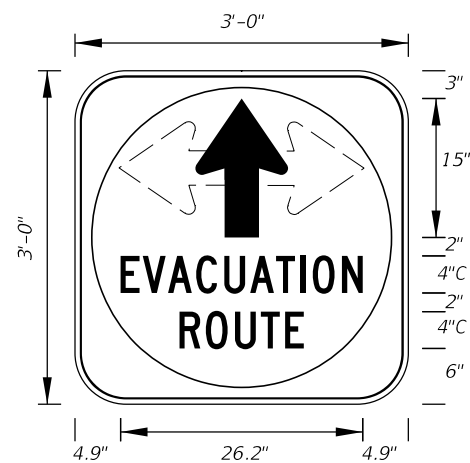

FTP-77-06
3' X 3'
5" Radii 3/4" Border
4" Series C Legend
White Background with Blue Circle Background
White Legend and Black Border