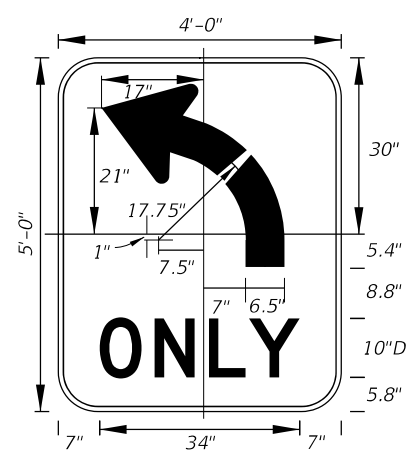

FTP-54L-06
4' X 5'
6" Radii 3/4" Border
10" Series D Legend
White Background
Black Legend and Border
FTP-54R-06 for
(Right Turn Arrow)