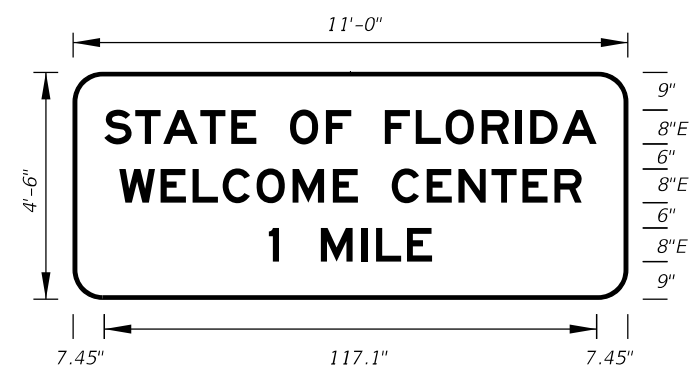

FTP-15A-06
11'-0" X 4'-6"
7" Radii 2" Border
8" Series E Legend
Blue Background
White Legend and Border