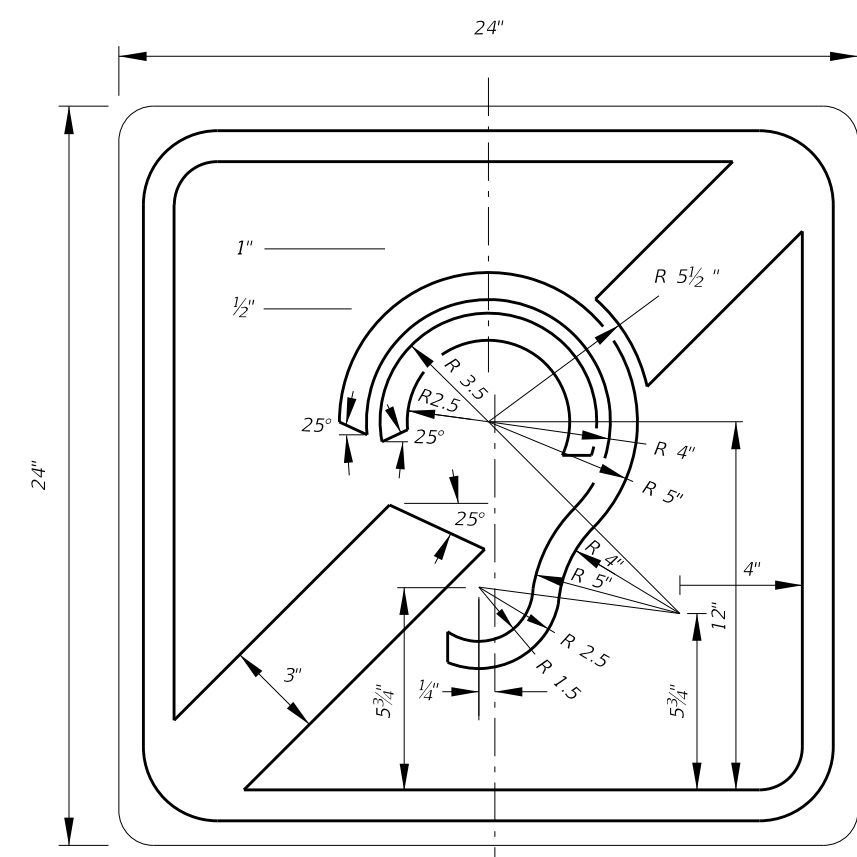

FTP-23-06
2' X 2'
1.5" Radii 5/8" Border
Blue Background
White Legend and Border

INTERNATIONAL SYMBOL OF
ACCESS FOR HEARING LOSS