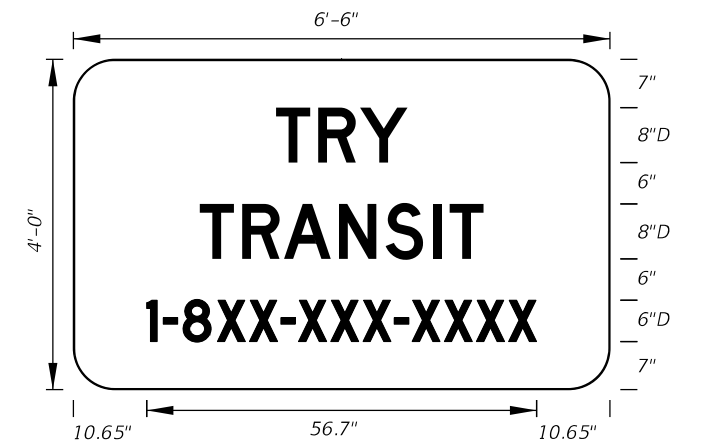

FTP-59-06
6'-6" X 4'
6" Radii
8" and 6" Series D Legend
Blue Background
White Legend and Border
Design Project Manager
or Transit Administrator
will supply correct 1-8XX
number.

10/16/2017 2:45:32 PM

LAST REVISION 11/01/17	DESCRIPTION:

FY 2018-19
STANDARD PLANS

SPECIAL SIGN DETAILS

INDEX
700-102

SHEET
7 of 11