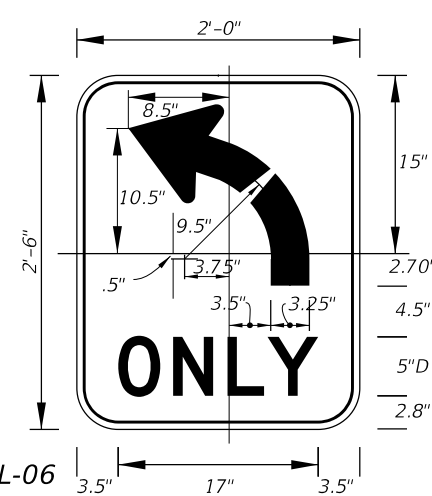

FTP-55L-06
2' X 2'-6"
3" Radii 3/8" Border
5" Series D Legend
White Background
Black Legend and Border
FTP-55R-06 for
(Right Turn Arrow)