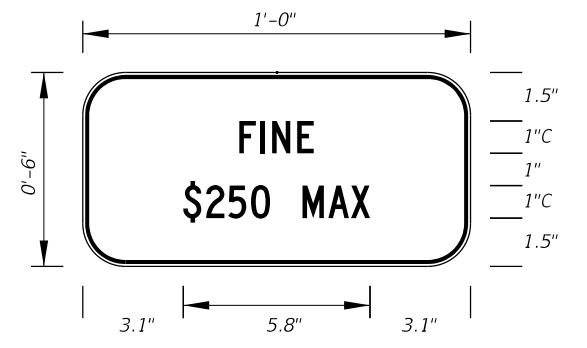

FTP-22-06
1' X 6"
1" Radii 3/8" Border
1" Series C Legend
White Background
Black Legend and Border

INTERNATIONAL SYMBOL OF
ACCESS FOR HEARING LOSS