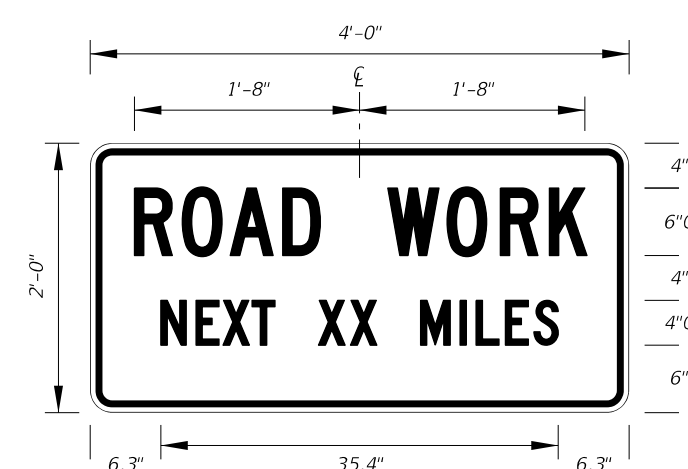

MOT-16-06
4'-6" X 2'-6"
4" Radii 3/4" Border
5" Kids Series Legend
Orange Background
Black Legend and Border

G20-1
2' X 4'
1.5" Radii 3/4" Border
Orange Background
Black Legend and Border