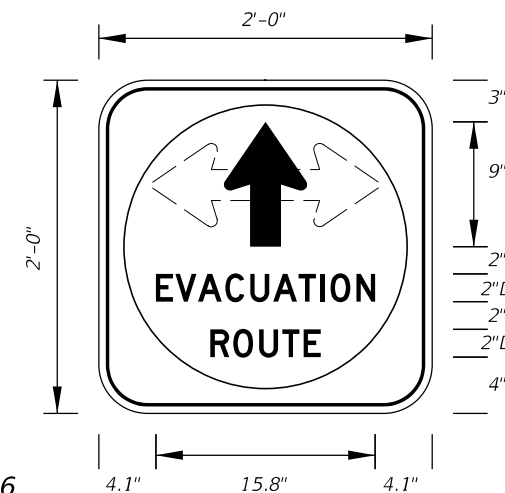

FTP-78-06
2' X 2'
3" Radii 3/4" Border
2" Series D Legend
White Background with Blue Circle Background
White Legend and Black Border