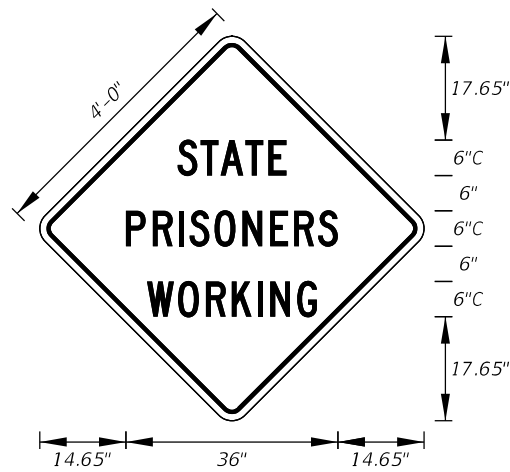

6" Series D Legend
Orange Background
Black Legend and Border

MOT-9-06
5' X 5'
2" Radii 3/4" Border

6" Series D Legend
Orange Background
Black Legend and Border

10/16/2017 2:45:37 PM

LAST REVISION	DESCRIPTION:
11/01/17	