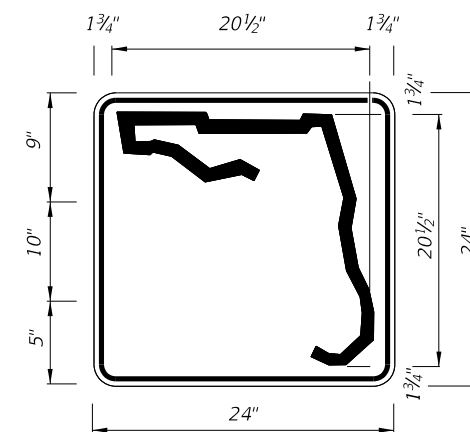

1 or 2 DIGITS

DIGITS	NUMERAL SIZE	SERIES LEGEND	PANEL SIZE
1-2	10"	D	24" x 24"