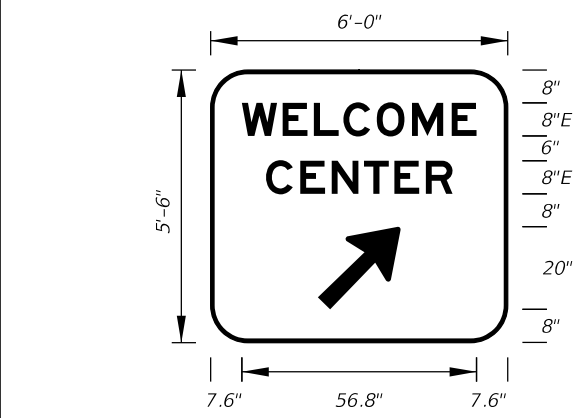

FTP-13-06
6' 0" X 5'-6"
9" Radii 2" Border
8" Series E Legend
Blue Background
White Legend and Border