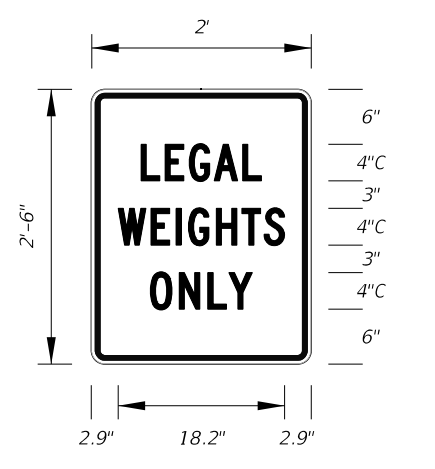

MOT-19-11
2' X 2'-6"
1.13" Radii 3/4" Border
4" Series C Legend
White Background
Red Legend and Border