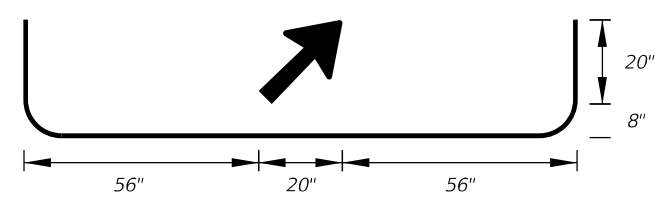

FTP-15C-06
11'-0" X 5'-6"
9" Radii 2" Border
8" Series E Legend
Blue Background
White Legend and Border