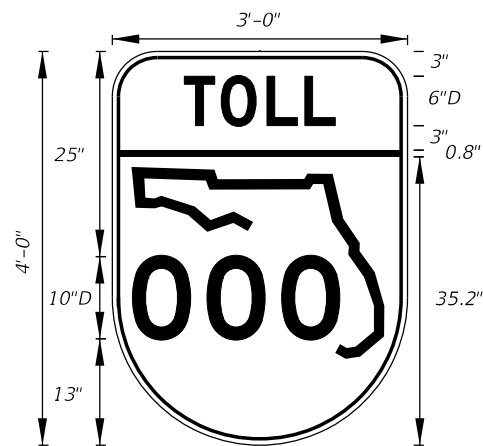

FTP-76-06
5'-6" X 1'-3"
1" Radii
8" Series D Legend
Blue Background
White Legend

FTP-80-06
3' X 4'
5" Radii 3/4" Border
6" and 10" Series D Legend
Top Yellow Background with Black Legend and Black Border
Bottom White Background with Black Legend and Border