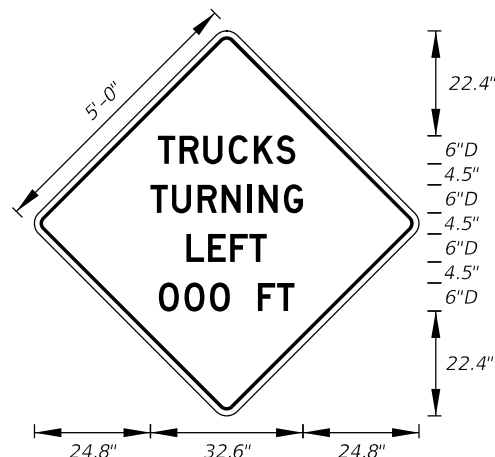

MOT-7-06
5' X 5'
2" Radii 3/4" Border

6" Series D Legend
Orange Background
Black Legend and Border