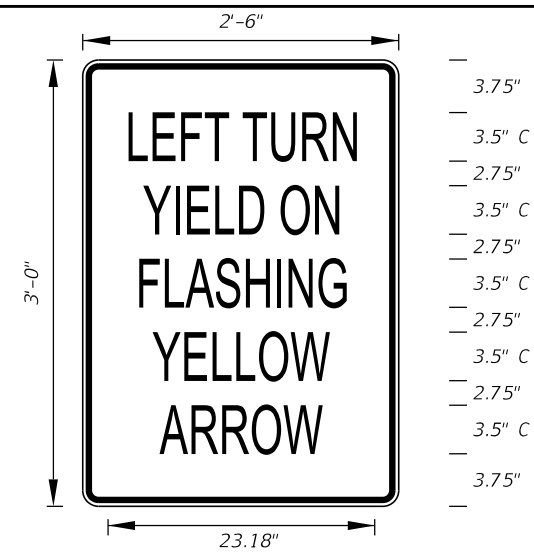

FTP-85-13
3' X 2'-6"
1.875" Radii 3/4" Border

3.5" Series C Legend
White Background
Black Legend and Border