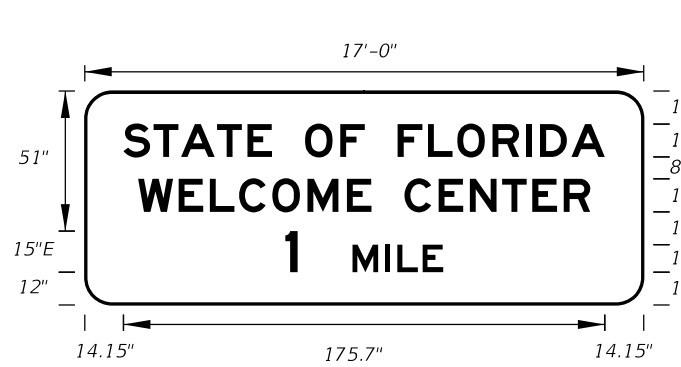

FTP-10-06
17' X 6'-6"
10" Radii 2" Border

12", 10" and 15" Series E Legend
Blue Background
White Legend and Border

10/16/2017 2:45:29 PM