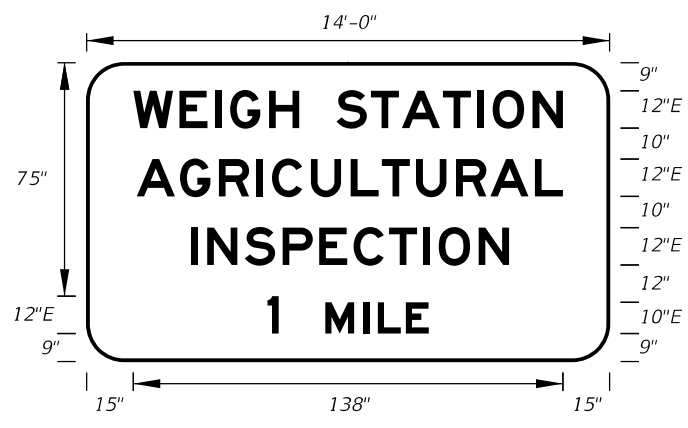

FTP-5-06
14' X 8'
12" Radii 2" Border

12" and 10" Series E Legend
Green Background
White Legend and Border