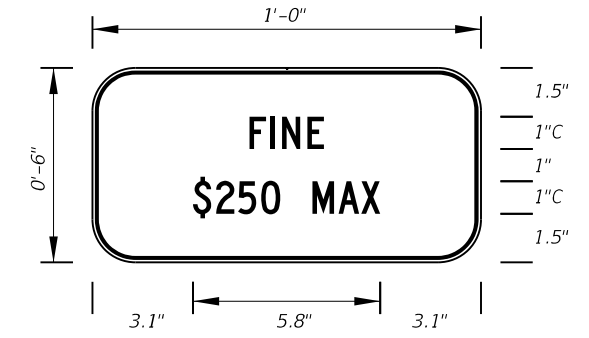

FTP-22-06
1' X 6"
1" Radii 3/8" Border
1" Series C Legend
White Background
Black Legend and Border

Supplemental Panel
for the FTP-20-06
and FTP-21-06 signs

5/30/2014 12:33:42 PM