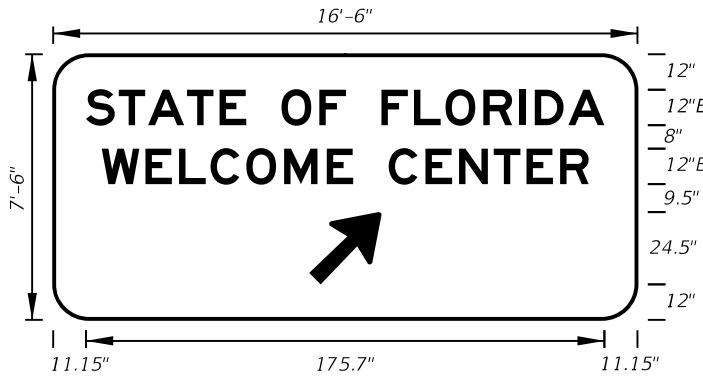

5/30/2014 12:33:41 PM

FTP-11-06
16'-6" X 7'-6"
12" Radii 2" Border
12" Series E Legend
Blue Background
White Legend and Border

FTP-12-06
12'-6" X 8'-6"
7" Radii 2" Border
6" and 8" Series E Legend
Blue Background
White Legend and Border