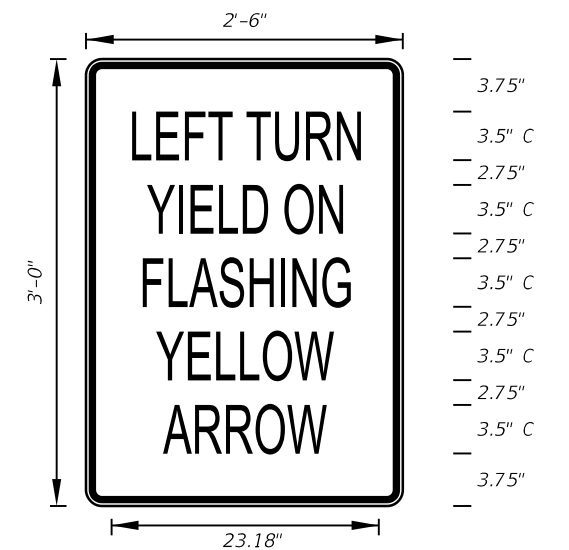

FTP-85-13
3' X 2'-6"
1.875" Radii 3/4" Border

3.5" Series C Legend
White Background
Black Legend and Border

5/30/2014 12:33:46 PM