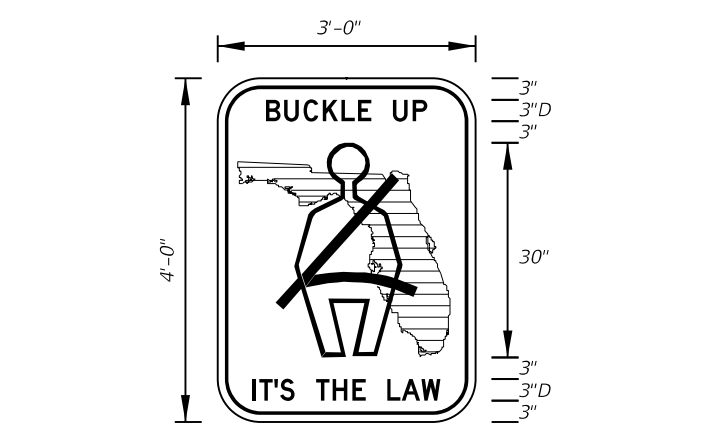

FTP-46-06
3' X 4'
5" Radii 3/4" Border
3" Series D Legend
White Background
Florida Shield Green
Black Legend, Border and Man Belt Symbol