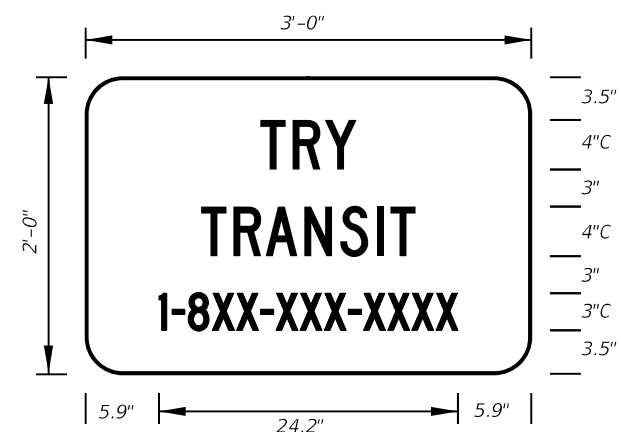

FTP-60-06
3' X 2'
3" Radii
4" and 3" Series C Legend
Blue Background
White Legend and Border

Design Project Manager
or Transit Administrator
will supply correct 1-8XX
number.