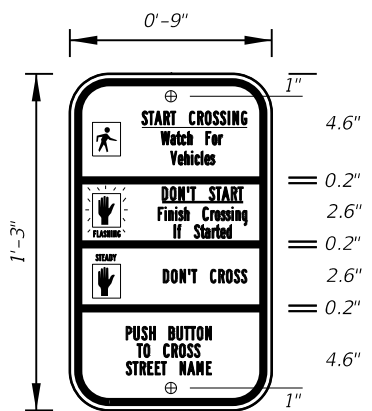

Sign Mounting Holes Can Be Punched Or Field Drilled With No Obstruction To Text Or Symbols From Holes Or Bolts.

FTP-68A-06
9" X 1'-3"
1.5" Radii 3/4" Border
Series B Legend
White Background
Black Legend and Border

See Standard Highway Signs Manual, Sign R10-3b For Letter Size Spacing And Symbol Sizes.

Sign Mounting Holes Can Be Punched Or Field Drilled With No Obstruction To Text Or Symbols From Holes Or Bolts.