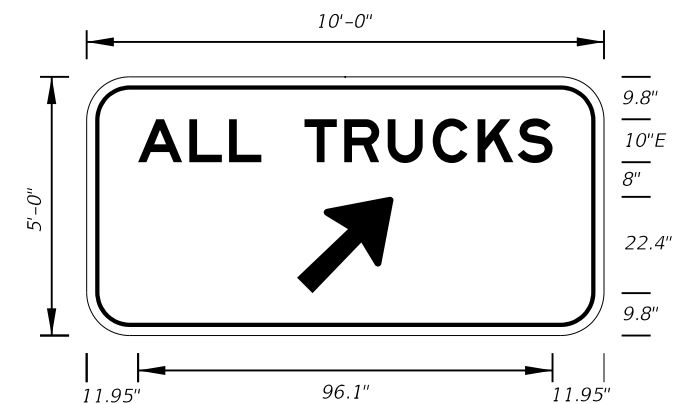

FTP-83-08
10'-0" X 5'-0"
8" Radii
10" Series E Legend
Green Background
White Legend