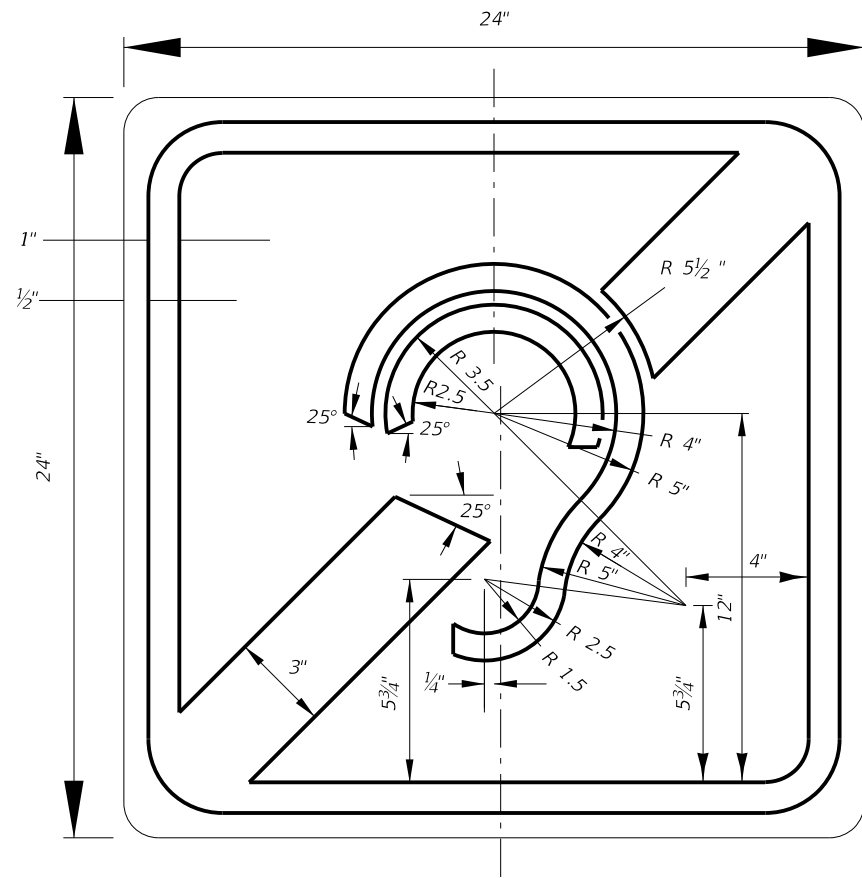

FTP-23-06
2' X 2'
1.5" Radii 5/8" Border
Blue Background
White Legend and Border

INTERNATIONAL SYMBOL OF
ACCESS FOR HEARING LOSS