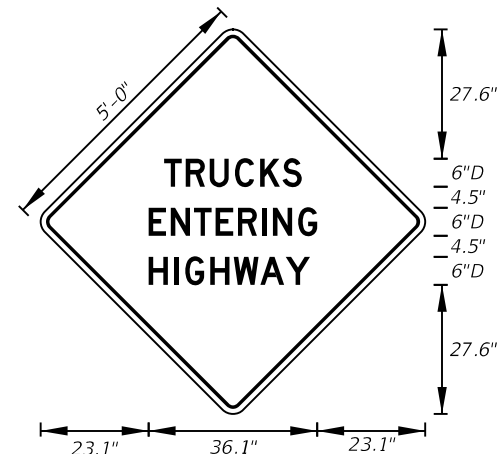

MOT-6-06
5' X 5'
2" Radii 3/4" Border
6" Series D Legend
Orange Background
Black Legend and Border