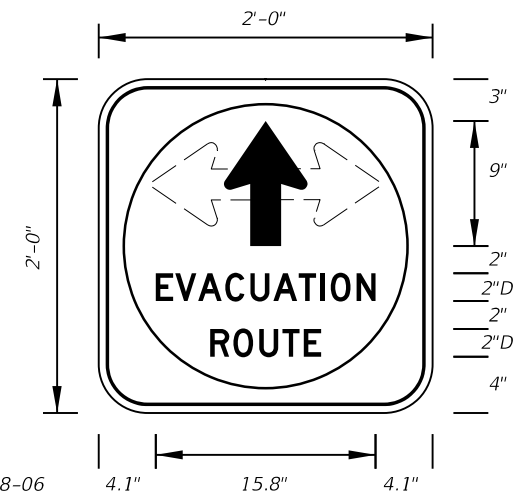

FTP-78-06
2' X 2'
3" Radii 3/4" Border
2" Series D Legend
White Background with Blue Circle Background
White Legend and Black Border