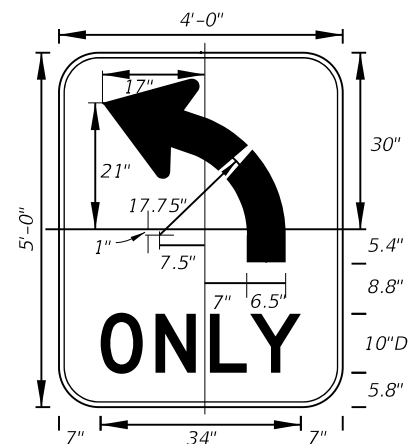

FTP-54L-06
4' X 5'
6" Radii 3/4" Border
10" Series D Legend
White Background
Black Legend and Border

FTP-54R-06 for
(Right Turn Arrow)