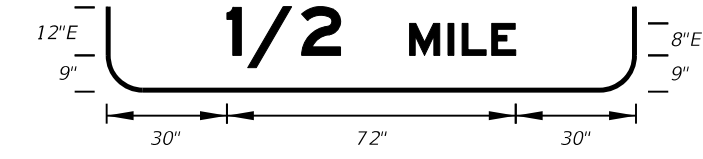

FTP-15B-06
11'-0" X 5'-0"
8" Radii 2" Border
8" and 12" Series E Legend
Blue Background
White Legend and Border