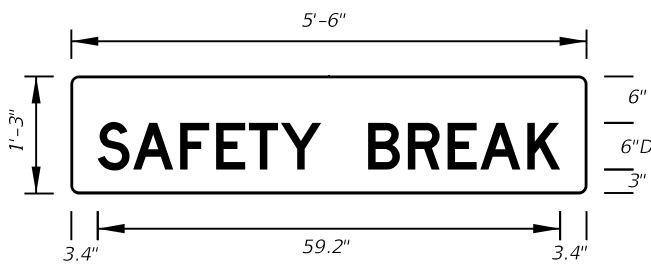

ARROW HEAD

A	3.125
B	3.625
C	6.375
D	.5
E	.625

ARROW BODY

A	B	C	D	E	F	G
6.25	3.125	3.125	3.125	5	9.25	20.5

5/30/2014 12:33:46 PM