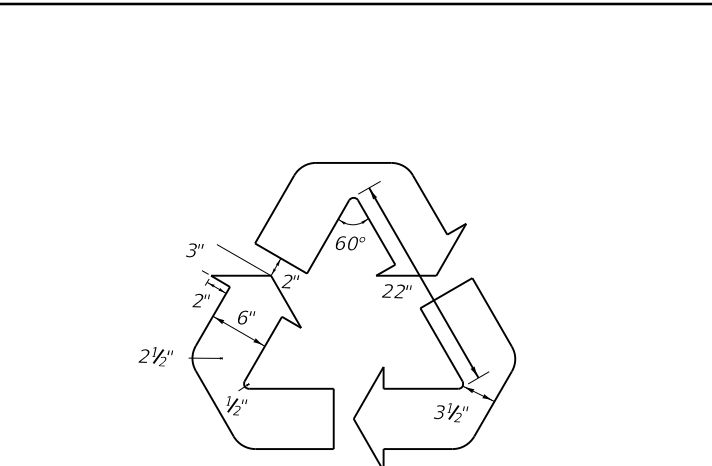

Detail for FTP-48-06 and FTP-49-06