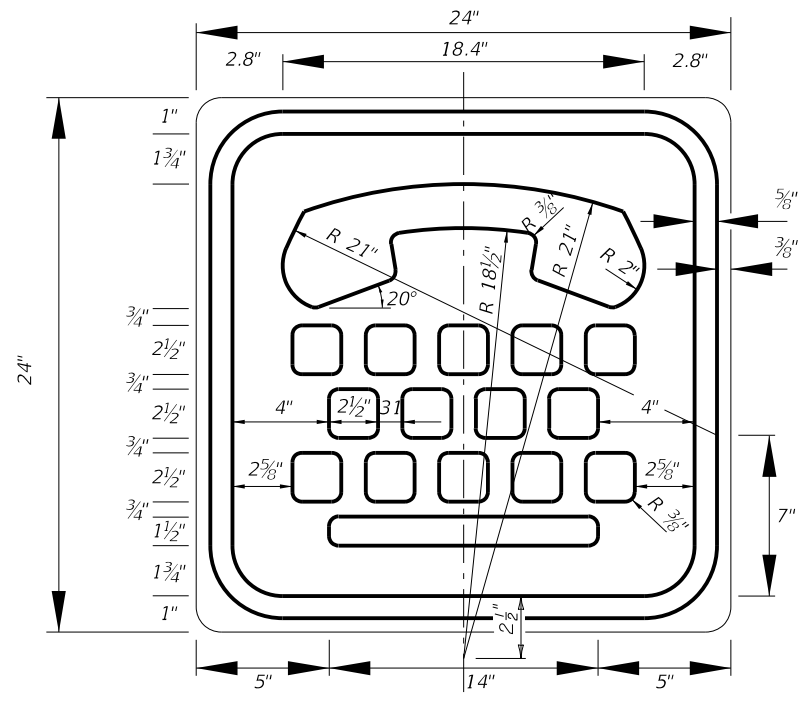

FTP-24-06
2' X 2'
1.5" Radii 5/8" Border
Blue Background
White Legend and Border

INTERNATIONAL TDD SYMBOL