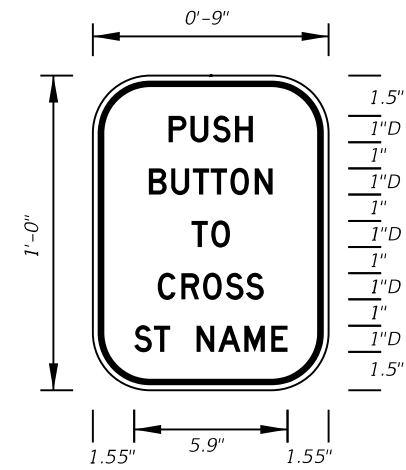

FTP-25-06
9" X 1'-0"
2" Radii 3/8" Border
1" Series D Legend
White Background
Black Legend and Border