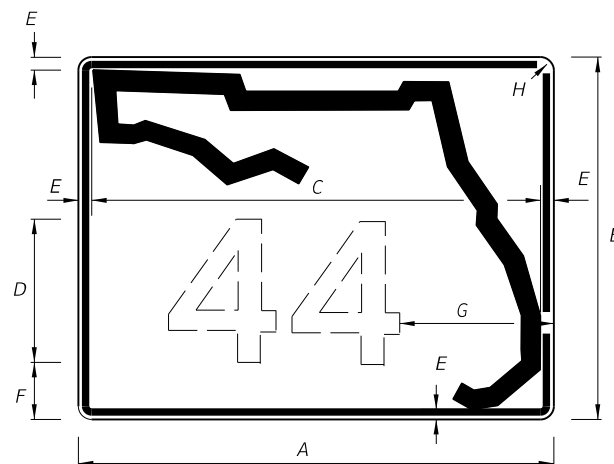

1 OR 2 DIGITS

A	B	C	D	E	F	G	H
30"	24"	26"	12"	1 1/4"	2 3/4"	8 1/4"	1 1/4"
36"	30"	32"	15"	1 1/4"	3 1/4"	8 3/4"	1 1/4"
42"	36"	38"	15"	1 1/4"	6 1/4"	11"	1 1/4"

GUIDE SIGN USE

Notes:

1. Florida marker shall have Black Legend with White Background.
2. Stroke width of State outline to be 1 1/4" for Guide Sign.
3. Numbers are series D.

FLORIDA ROUTE MARKER
FTP-17-06