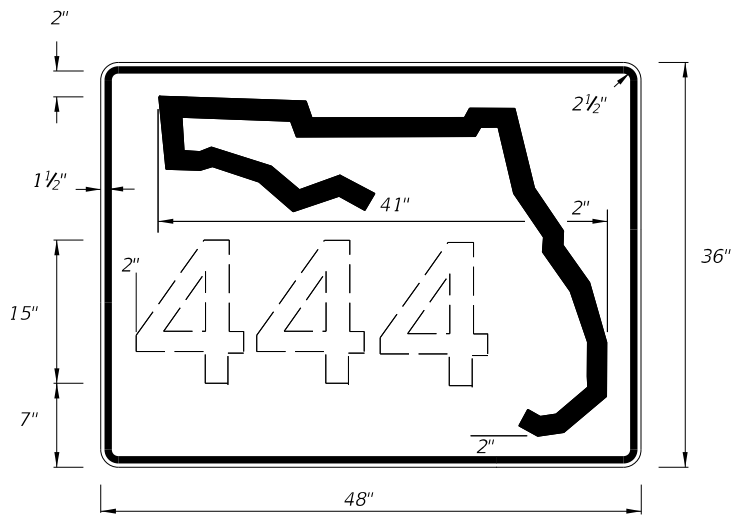

Supplemental Panel
for the FTP-20-06
and FTP-21-06 signs

5/30/2014 12:33:42 PM

INDEPENDENT USE FOR FREEWAY

DIGITS	NUMERAL SIZE	SERIES	PANEL SIZE
1-2	10"	D	24" x 24"
3	8"	D	24" x 24"
3	8"	D	30" x 24"
4	8"	C	30" x 24"
1-3	15"	C	48" x 36"
4	12"	C	48" x 36"