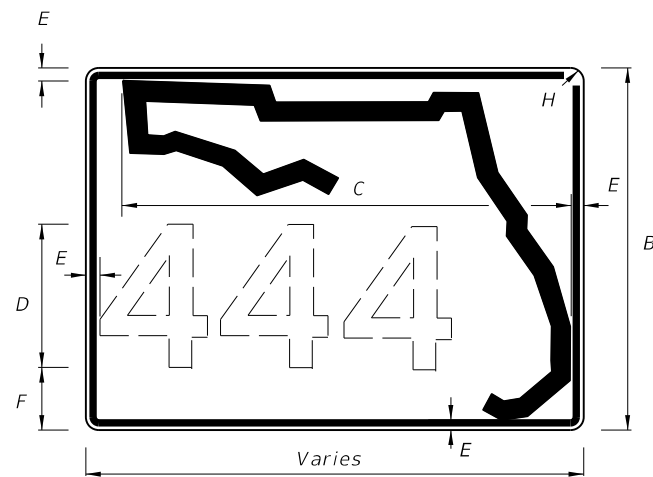

3 OR MORE DIGITS