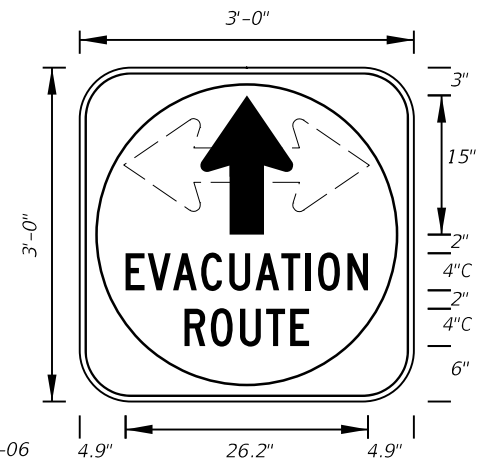

FTP-77-06
3' X 3'
5" Radii 3/4" Border
4" Series C Legend
White Background with Blue Circle Background
White Legend and Black Border