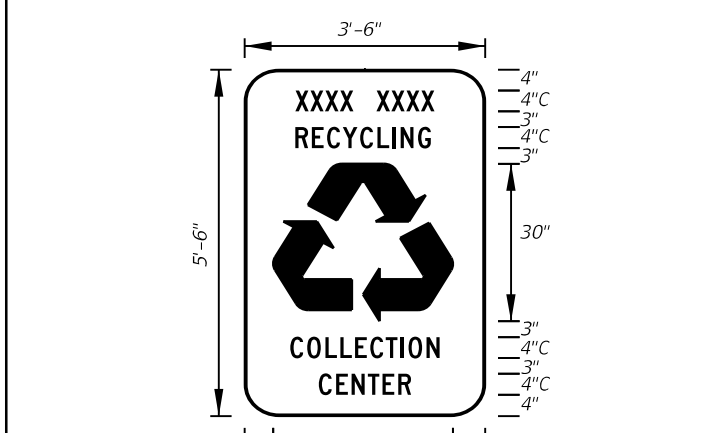

FTP-49-06
3'-6" X 5'-6"
6" Radii
4" Series C Legend
Green Background
Municipality Name Optional
White Legend, Border and Symbol