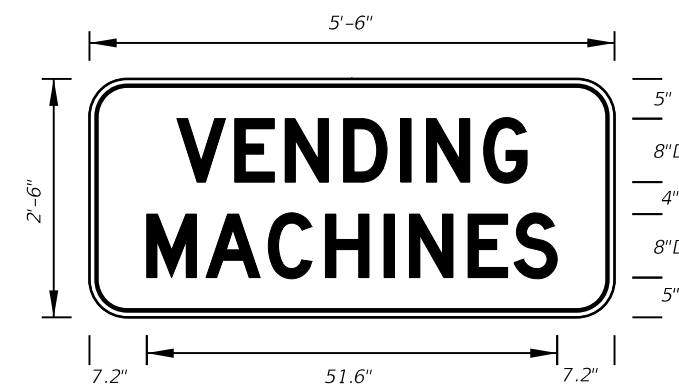

FTP-73-06
5'-6" X 2'-6"
4" Radii 3/4" Border

8" Series D Legend
Blue Background
White Legend and Border