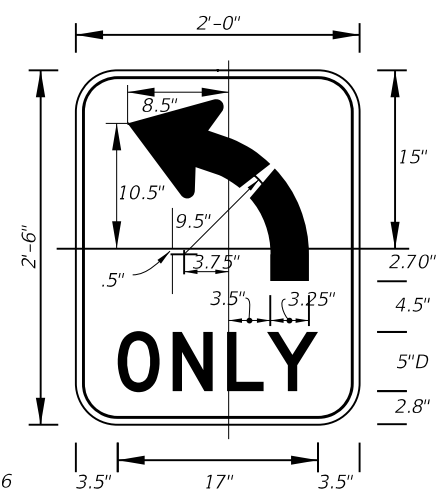

FTP-55L-06
2' X 2'-6"
3" Radii 3/8" Border
5" Series D Legend
White Background
Black Legend and Border

FTP-55R-06 for
(Right Turn Arrow)