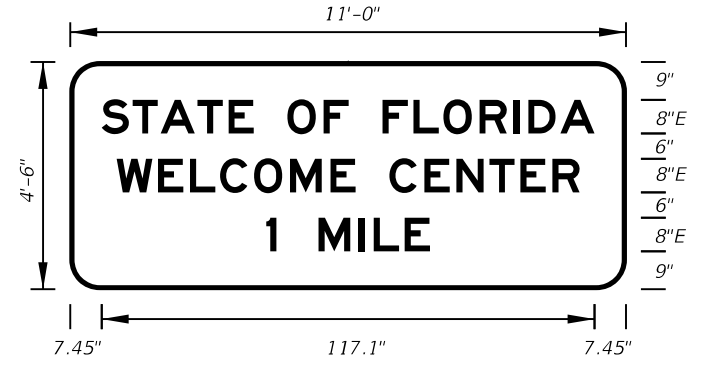

FTP-15A-06
11'-0" X 4'-6"
7" Radii 2" Border
8" Series E Legend
Blue Background
White Legend and Border