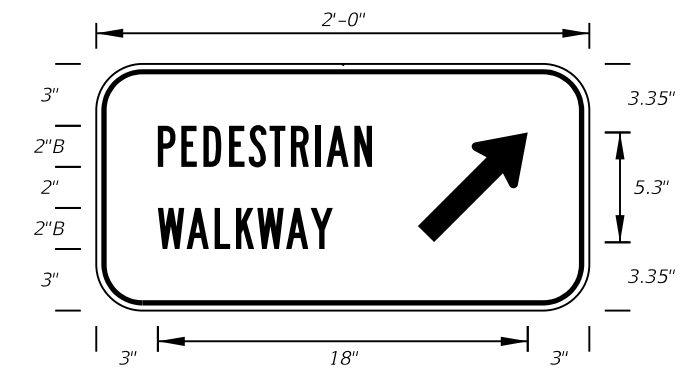

MOT-12-06
2' X 1'
2" Radii 3/4" Border
2" Series B Legend
White Background
Black Legend and Border

5/30/2014 12:33:47 PM