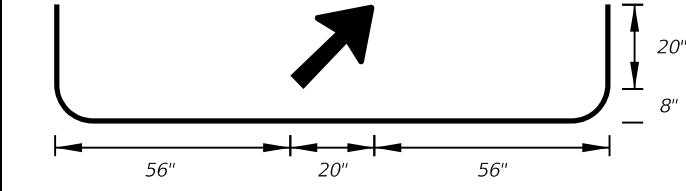

FTP-15C-06
11'-0" X 5'-6"
9" Radii 2" Border
8" Series E Legend
Blue Background
White Legend and Border