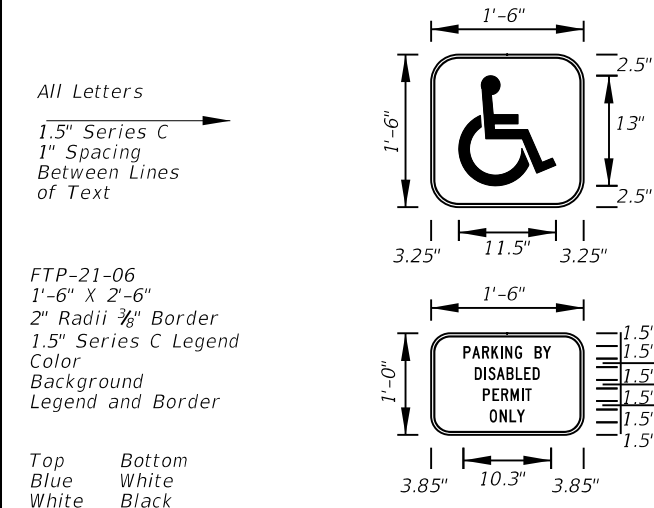

FTP-21-06
1'-6" X 2'-6"
2" Radii 3/8" Border
1.5" Series C Legend
Color Background
Legend and Border

Top Bottom
Blue White
White Black