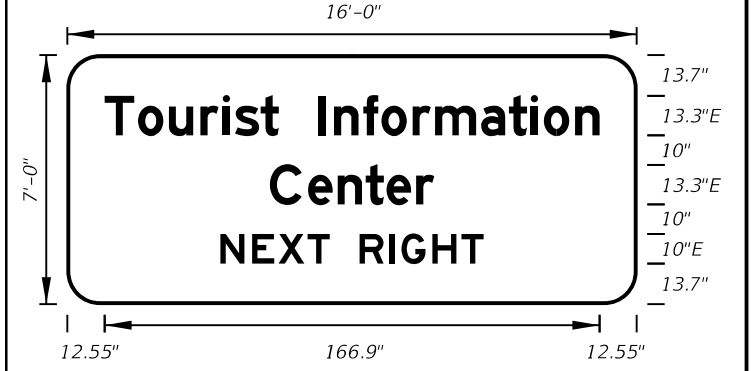

FTP-14-06
16'-0" X 7'-0"
11" Radii 2" Border
13.3 and 10" Series E Legend
Blue Background
White Legend and Border