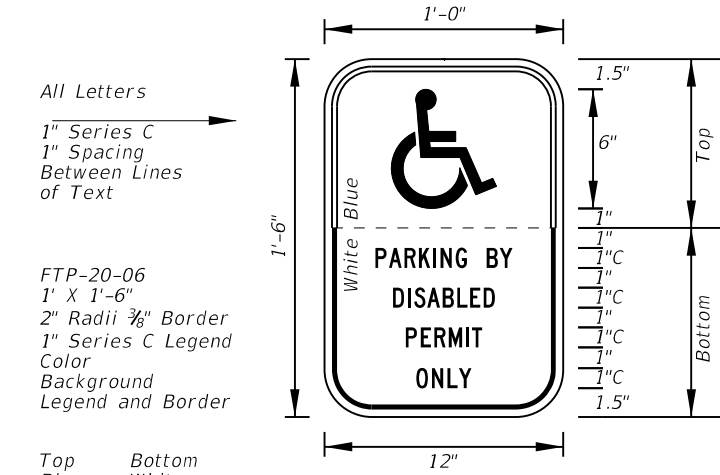

FTP-21-06
1'-6" X 2'-6"
2" Radii 3/8" Border
1.5" Series C Legend
Color Background
Legend and Border

FTP-20-06
1' X 1'-6"
2" Radii 3/8" Border
1" Series C Legend
Color Background
Legend and Border

Top Bottom
Blue White
White Black