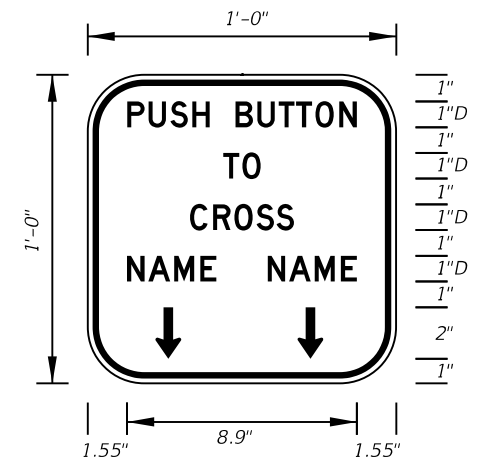

FTP-26-06
1' X 1'
2" Radii 3/8" Border
1" Series D Legend
White Background
Black Legend and Border