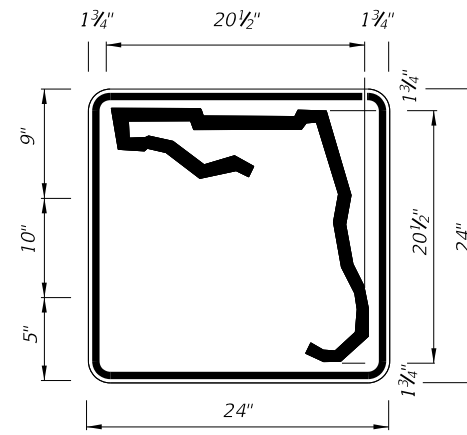

1 or 2 DIGITS