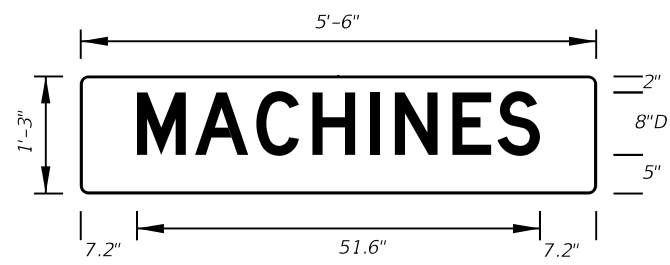

ARROW HEAD

A	3.125
B	3.625
C	6.375
D	.5
E	.625

ARROW BODY

A	B	C	D	E	F	G
6.25	3.125	3.125	3.125	5	9.25	20.5

5/30/2014 12:33:46 PM