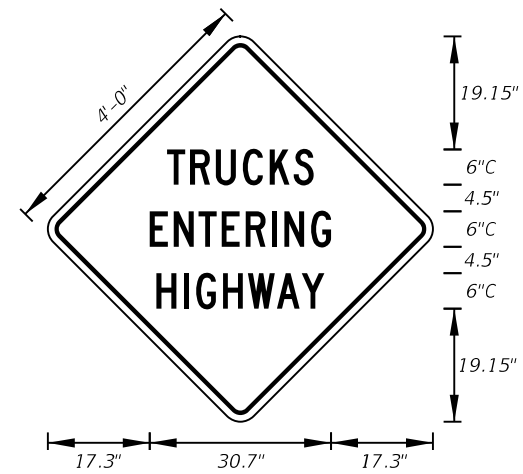

MOT-5-06
4' X 4'
2" Radii 3/4" Border
6" Series C Legend
Orange Background
Black Legend and Border