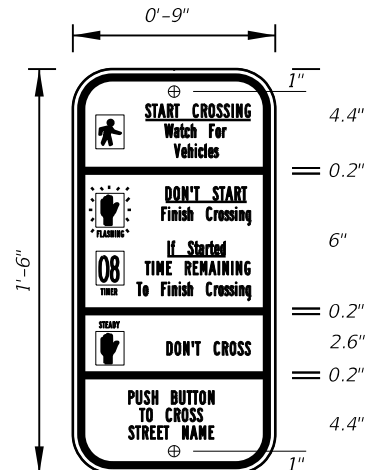

FTP-68B-06
9" X 1'-6"
1.5" Radii 3/4" Border
Series B Legend
White Background
Black Legend and Border

See Standard Highway Signs Manual, Sign R10-3b For Letter Size Spacing And Symbol Sizes.