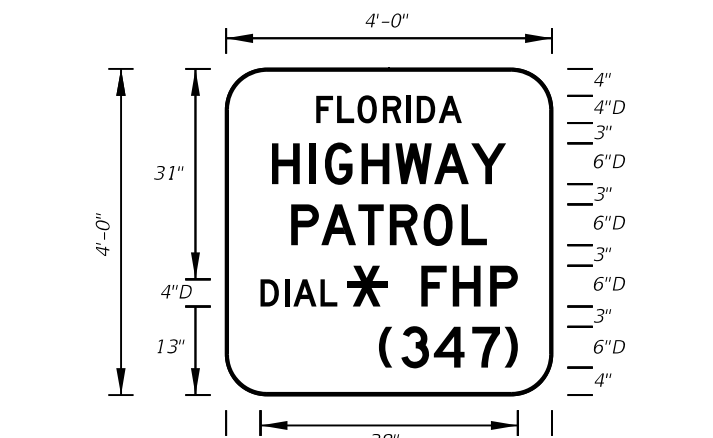

FTP-43-06
4' X 4'
6" Radii 1" Border
Top 4" Series D Legend
Bottom 6" Series D Legend
Blue Background
White Legend and Border