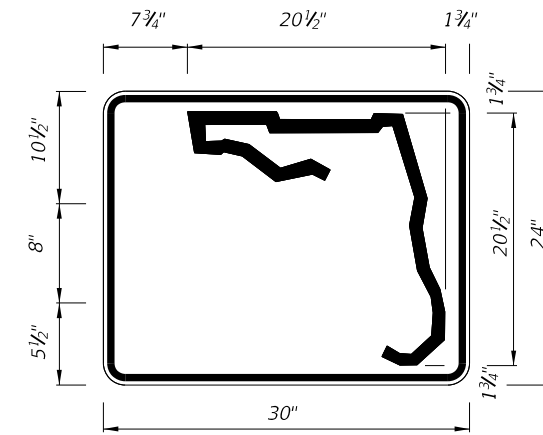

3 or 4 DIGITS

INDEPENDENT USE OTHER THAN FREEWAY