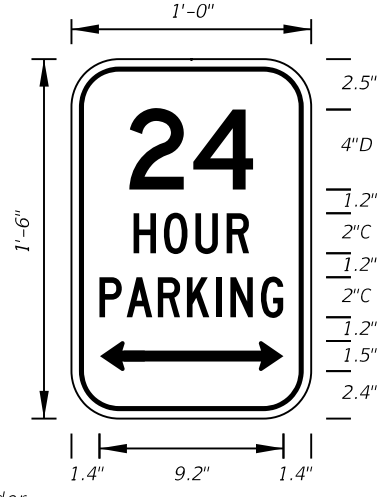

FTP-19-06
1' X 1'-6"
4" Radii 3/8" Border
Top 4" Series D
Bottom 2" Series C
White Background
Green Legend and Border