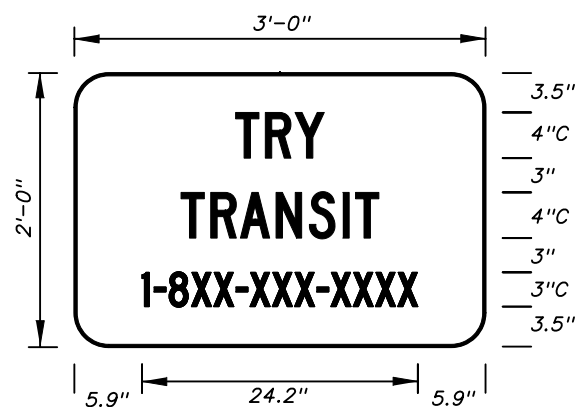

FTP-60-06
3' X 2'
3" Radii
4" and 3" Series C Legend
Blue Background
White Legend and Border

Design Project Manager
or Transit Administrator
will supply correct 1-8XX
number.