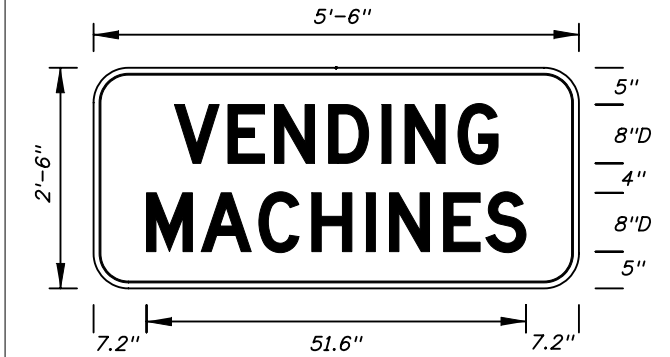

FTP-73-06
5'-6" X 2'-6"
4" Radii 3/4" Border

8" Series D Legend
Blue Background
White Legend and Border

REVISIONS

DATE	BY	DESCRIPTION	DATE	BY	DESCRIPTION
10/20/09	LW	FTP-70-06 sign detail revised, dimensions and text size in line 3.			

2010 Interim Design Standard

SPECIAL SIGN DETAILS

Interim Date	Sheet No.
10/01/10	8 of 11
Index No.	
17355