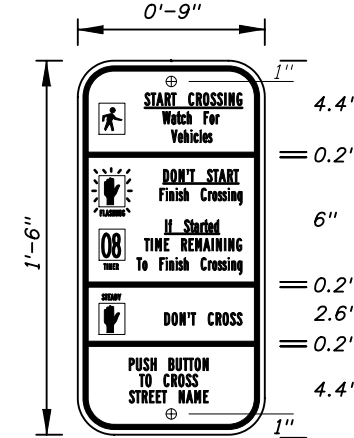

FTP-67-06  
3' X 4'  
2" Radii 3/4" Border  
5" Series D Legend  
Blue Background  
White Legend and Border

DETAIL for FTP-66 AND FTP-67

Sign Mounting Holes Can Be Punched Or Field Drilled With No Obstruction To Text Or Symbols From Holes Or Bolts.

FTP-68A-06  
9" X 1'-3"  
1.5" Radii 3/4" Border  
Series B Legend  
White Background  
Black Legend and Border

See Standard Highway Signs Manual, Sign R10-3b For Letter Size Spacing And Symbol Sizes.

Sign Mounting Holes Can Be Punched Or Field Drilled With No Obstruction To Text Or Symbols From Holes Or Bolts.