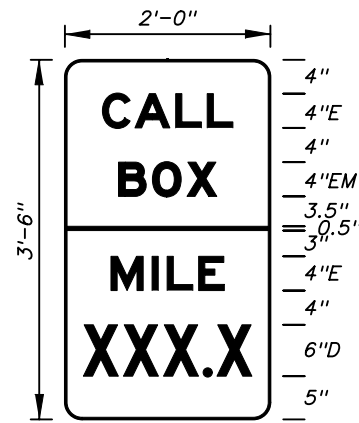

FTP-64-06
2' X 3'-6"
2" Radii
Top 4" Series E and 4" Series EM Legend
Blue Background White Legend and Border
Bottom 4" Series E and 6" Series D Legend
Green Background White Legend and Border