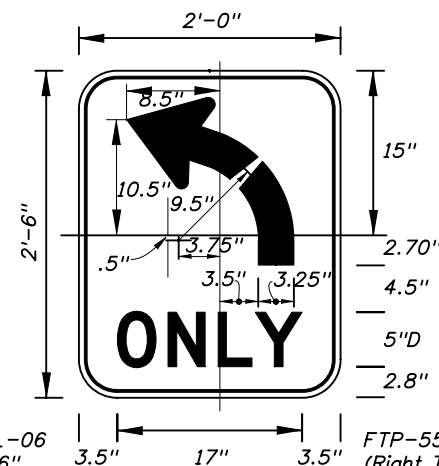

FTP-54R-06 for  
(Right Turn Arrow)

FTP-55L-06  
2' X 2'-6"  
3" Radii  $\frac{3}{8}$ " Border  
5" Series D Legend  
White Background  
Black Legend and Border

FTP-55R-06 for  
(Right Turn Arrow)

FTP-56-06  
6'-6" X 4'  
6" Radii  $\frac{3}{4}$ " Border  
8" and 6" Series D Legend  
Blue Background  
White Legend and Border

FTP-68A-06  
9" X 1'-3"  
1.5" Radii 3/4" Border  
Series B Legend  
White Background  
Black Legend and Border

See Standard Highway Signs Manual, Sign R10-3b For Letter Size Spacing And Symbol Sizes.

Sign Mounting Holes Can Be Punched Or Field Drilled With No Obstruction To Text Or Symbols From Holes Or Bolts.

FTP-68B-06  
9" X 1'-6"  
1.5" Radii 3/4" Border  
Series B Legend  
White Background  
Black Legend and Border

See Standard Highway Signs Manual, Sign R10-3b For Letter Size Spacing And Symbol Sizes.

FTP-69-06  
2'-6" X 2'-6"  
4" Radii 3/4" Border  
2" and 3" Series D Legend  
White Background  
Black Legend and Border