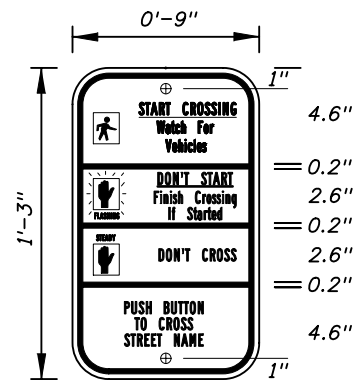

FTP-68A-06  
9" X 1'-3"  
1.5" Radii 3/4" Border  
Series B Legend  
White Background  
Black Legend and Border

See Standard Highway Signs Manual, Sign R10-3b For Letter Size Spacing And Symbol Sizes.

Sign Mounting Holes Can Be Punched Or Field Drilled With No Obstruction To Text Or Symbols From Holes Or Bolts.