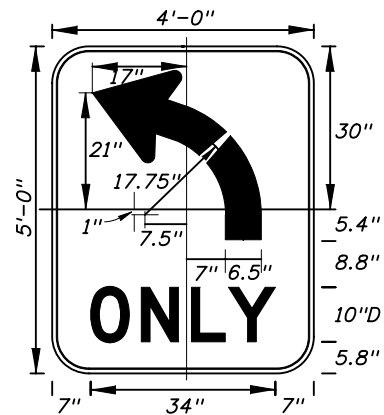

FTP-53-06  
2' X 2'-6"  
3" Radii  $\frac{3}{8}$ " Border  
5" Series C Legend  
White Background  
Black Legend and Border

FTP-54L-06  
4' X 5'  
6" Radii  $\frac{3}{4}$ " Border  
10" Series D Legend  
White Background  
Black Legend and Border

FTP-54R-06 for  
(Right Turn Arrow)

FTP-55L-06  
2' X 2'-6"  
3" Radii  $\frac{3}{8}$ " Border  
5" Series D Legend  
White Background  
Black Legend and Border

FTP-55R-06 for  
(Right Turn Arrow)

FTP-56-06  
6'-6" X 4'  
6" Radii  $\frac{3}{4}$ " Border  
8" and 6" Series D Legend  
Blue Background  
White Legend and Border

FTP-68A-06  
9" X 1'-3"  
1.5" Radii 3/4" Border  
Series B Legend  
White Background  
Black Legend and Border

See Standard Highway Signs Manual, Sign R10-3b For Letter Size Spacing And Symbol Sizes.

Sign Mounting Holes Can Be Punched Or Field Drilled With No Obstruction To Text Or Symbols From Holes Or Bolts.

FTP-68B-06  
9" X 1'-6"  
1.5" Radii 3/4" Border  
Series B Legend  
White Background  
Black Legend and Border

See Standard Highway Signs Manual, Sign R10-3b For Letter Size Spacing And Symbol Sizes.

FTP-69-06  
2'-6" X 2'-6"  
4" Radii 3/4" Border  
2" and 3" Series D Legend  
White Background  
Black Legend and Border