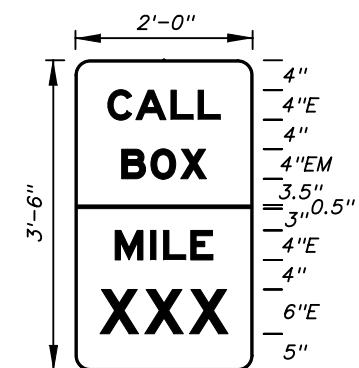

FTP-63-06
2' X 3'-6"
2" Radii 4" and 6" Series E and EM Legend
Top Blue Background White Legend and Border
Bottom Green Background White Legend and Border

REVISIONS

DATE	BY	DESCRIPTION	DATE	BY	DESCRIPTION
10/02/09	LW	FTP-54-06 and FTP-55-06 were changed to FTP-54L-06 and FTP-55L-06 (Left Turn) and Note FTP-54R-06 and FTP-55R-06 for (Right Turn) added.			

2010 Interim Design Standard

SPECIAL SIGN DETAILS

Interim Date	Sheet No.
01/01/10	7 of 11
Index No.	
17355