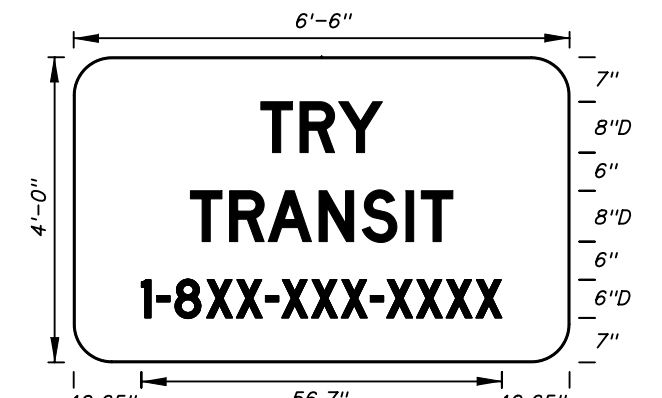

FTP-59-06
6'-6" X 4'
6" Radii
8" and 6" Series D Legend
Blue Background
White Legend and Border

Design Project Manager
or Transit Administrator
will supply correct 1-8XX
number.