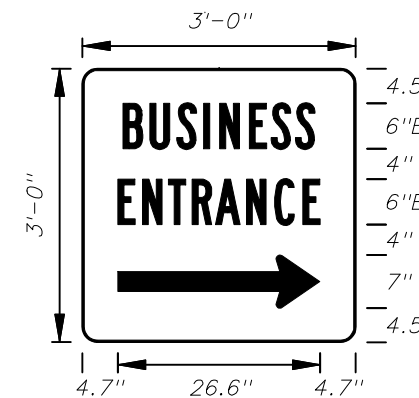

MDT-11-06
3' X 3'
2" Radii 3/4" Border

6" Series B Legend
Blue Background
White Legend and Border