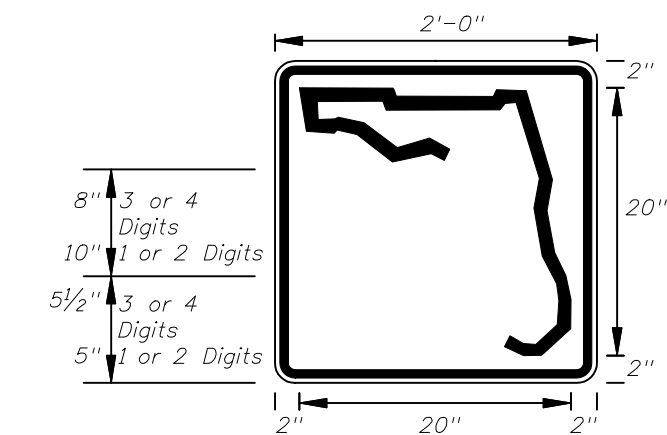

FTP-15B-06
11'-0" X 5'-0"
8" Radii 2" Border
8" and 12" Series E Legend
Blue Background
White Legend and Border

FTP-17-06
2' X 2'
1.13" Radii .0521" Border
White Background
Black Legend and Border

See Sheet 3 of 11
For Additional Details