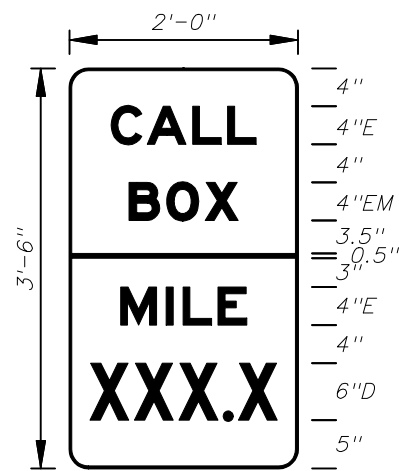

FTP-64-06
2' X 3'-6"
2" Radii
Top 4" Series E and 4" Series EM Legend
Blue Background White Legend and Border
Bottom 4" Series E and 6" Series D Legend
Green Background White Legend and Border