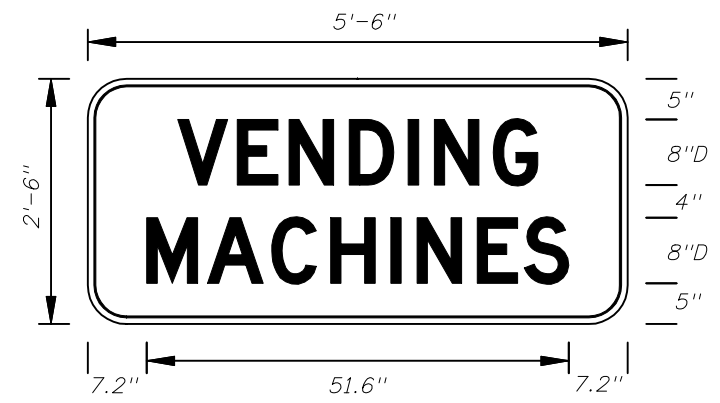

FTP-73-06
5'-6" X 2'-6"
4" Radii 3/4" Border
8" Series D Legend
Blue Background
White Legend and Border