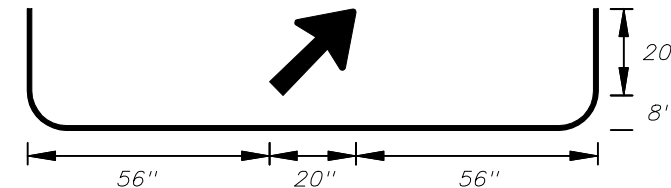

FTP-15C-06
11'-0" X 5'-6"
9" Radii 2" Border
8" Series E Legend
Blue Background
White Legend and Border