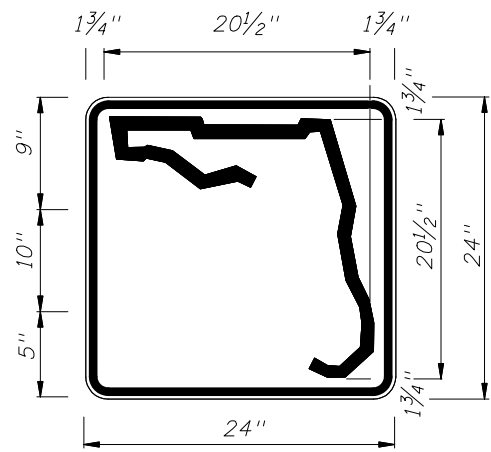

FTP-16-06 DETAIL
2' X 1'-4"
2" Radii 1" Border
White Background
Black Legend and Border

FTP-17-06
2' X 2'
1.13" Radii .0521" Border
White Background
Black Legend and Border

See Sheet 3 of 11
For Additional Details

3 or 4 DIGITS

1 or 2 DIGITS

DIGITS	NUMERAL SIZE	SERIES	PANEL SIZE
1-2	10"	D	24" x 24"
3-4	8"	D	24" x 24"
3	8"	C	30" x 24"
4	8"	C	30" x 24"

Note :
The 24" X 24" panel shall only be used for a 3 or 4 digit route when the panel is to be used on a sign cluster with other 24" X 24" panels.