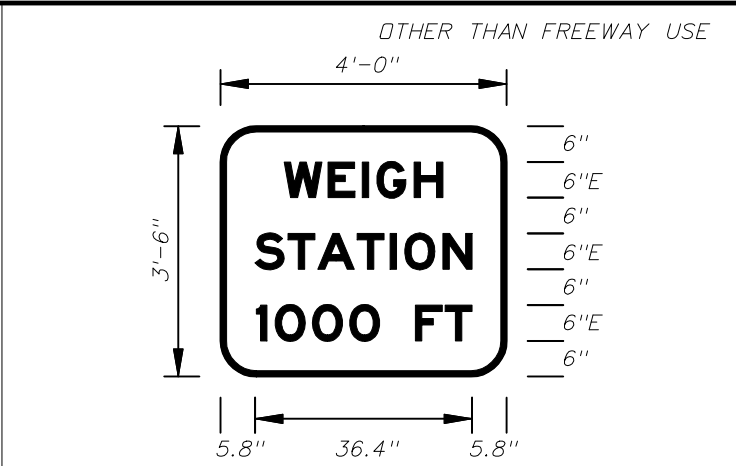

FTP-1-06
11'-6" X 5'-6"
9" Radii 2" Border
10" Series E Legend
White Background
Black Legend and Border

FTP-2-06
7' X 3'-6"
6" Radii 2" Border
6" Series E Legend
White Background
Black Legend and Border