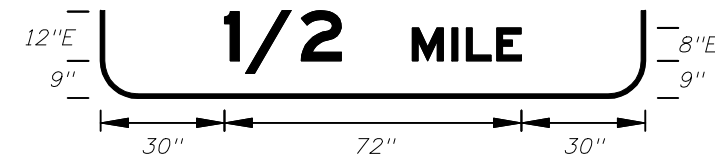

FTP-12-06
12'-6" X 4'-6"
7" Radii 2" Border
6" and 8" Series E Legend
Blue Background
White Legend and Border

FTP-15C-06
11'-0" X 5'-6"
9" Radii 2" Border
8" Series E Legend
Blue Background
White Legend and Border

See Sheet 3 of 11
For Additional Details