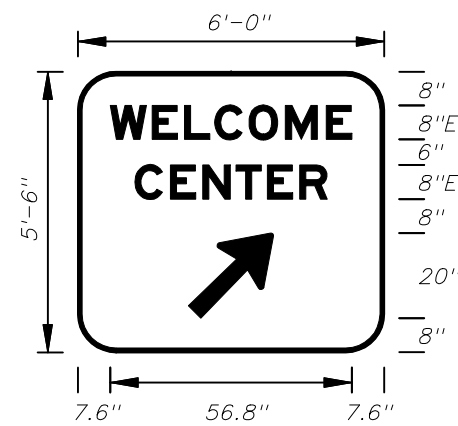

FTP-13-06
6' 0" X 5'-6"
9" Radii 2" Border
8" Series E Legend
Blue Background
White Legend and Border