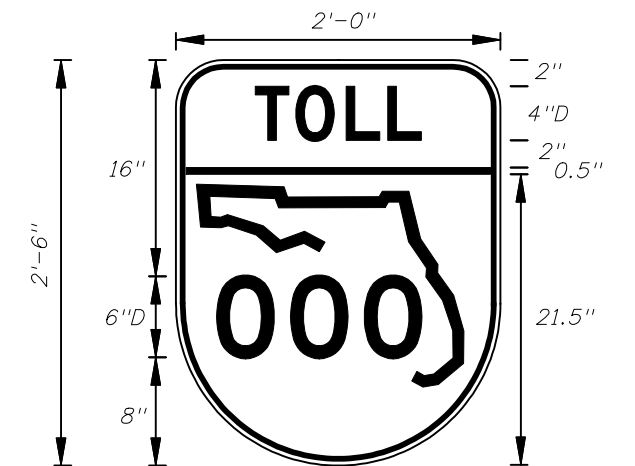

FTP-81-06
2' X 2'-6"
3" Radii 3/4" Border
4" and 6" Series D Legend
Top Green Background with White Legend and Black Border
Bottom White Background with Black Legend and Border