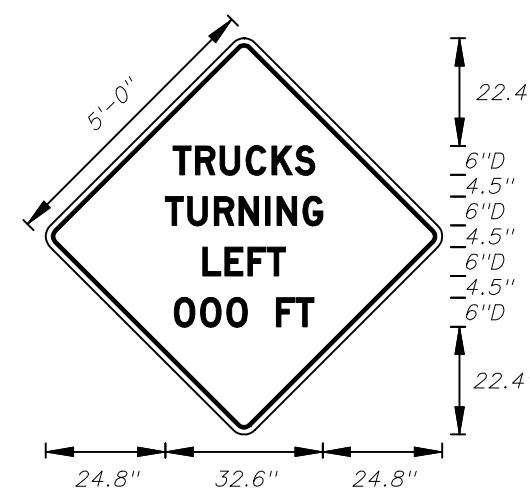

MDT-3-06
4' X 4'
2" Radii 3/4" Border

Orange Background
Black Arrows and Border

MDT-7-06
5' X 5'
2" Radii 3/4" Border

6" Series D Legend
Orange Background
Black Legend and Border