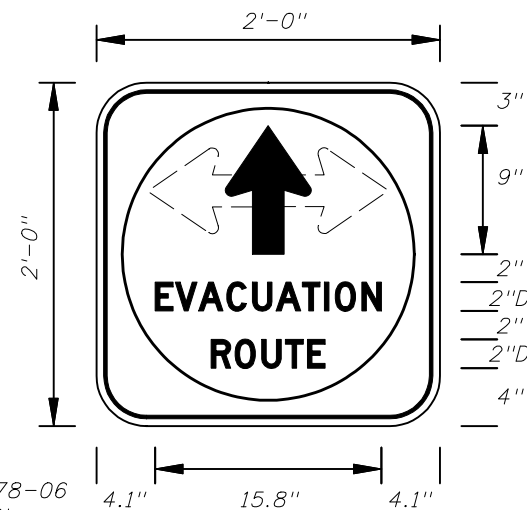

FTP-74-06
5'-6" X 2'-6"
4" Radii 3/4" Border
6" Series D Legend
Blue Background
White Legend and Border

FTP-78-06
2' X 2'
3" Radii 3/4" Border
2" Series D Legend
White Background with Blue Circle Background
White Legend and Black Border