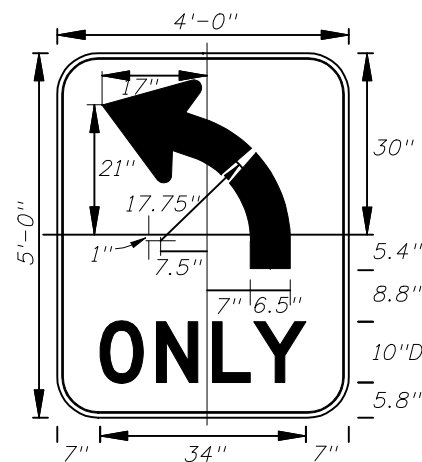

FTP-50-06
4'-6" X 2'
3" Radii 3/4" Border
4" Series C Legend
Yellow Background
Black Legend and Border

FTP-54-06
4' X 5'
6" Radii 3/4" Border
10" Series D Legend
White Background
Black Legend and Border