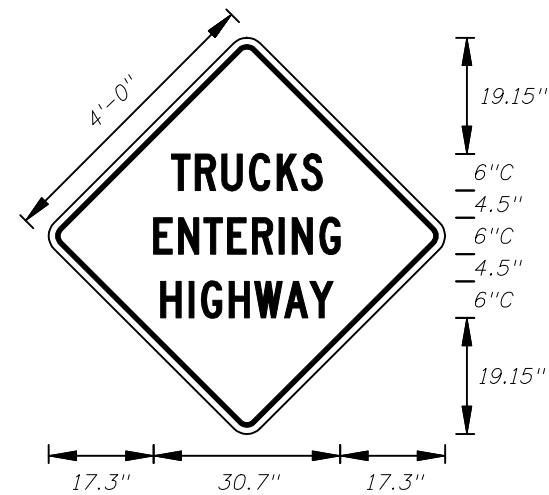

MDT-5-06
4' X 4'
2" Radii 3/4" Border

6" Series C Legend
Orange Background
Black Legend and Border