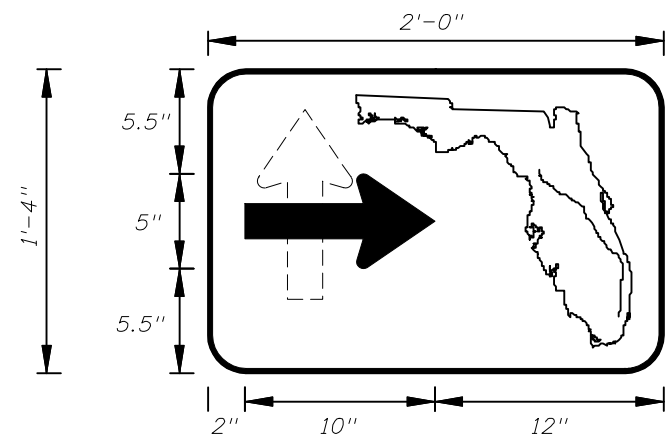

FTP-15A-06
11'-0" X 4'-6"
7" Radii 2" Border
8" Series E Legend
Blue Background
White Legend and Border

FTP-16-06 DETAIL
2' X 1'-4"
2" Radii 1" Border
White Background
Black Legend and Border