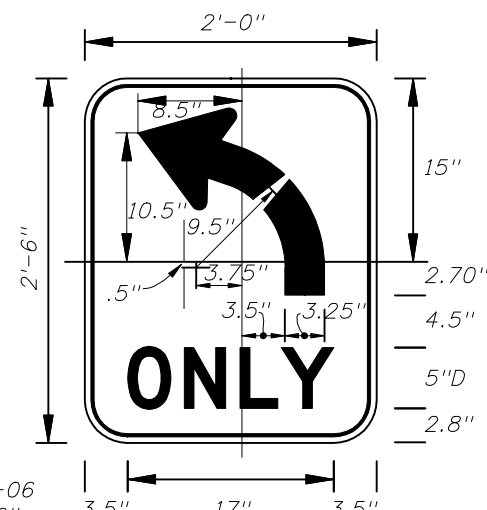

FTP-55-06
2' X 2'-6"
3" Radii 3/8" Border
5" Series D Legend
White Background
Black Legend and Border