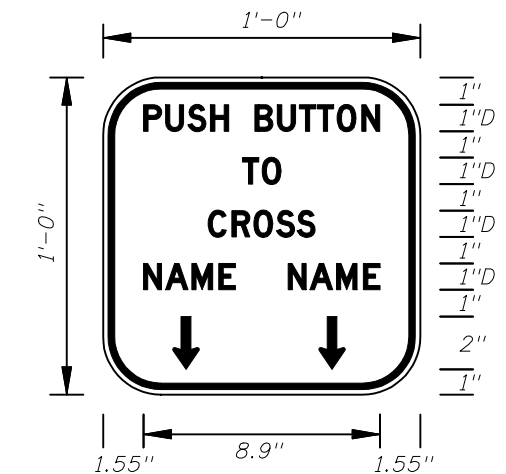

FTP-22-06
1' X 6"
1" Radii 3/8" Border
1" Series C Legend
White Background
Black Legend and Border
Supplemental panel
for the FTP-20-06
and FTP-21-06 signs

FTP-26-06
1' X 1'
2" Radii 3/8" Border
1" Series D Legend
White Background
Black Legend and Border