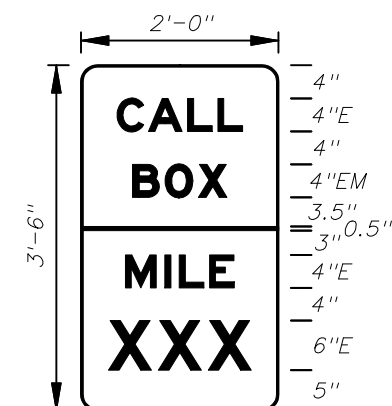

FTP-63-06
2' X 3'-6"
2" Radii 4" and 6" Series E and EM Legend
Top Blue Background White Legend and Border
Bottom Green Background White Legend and Border