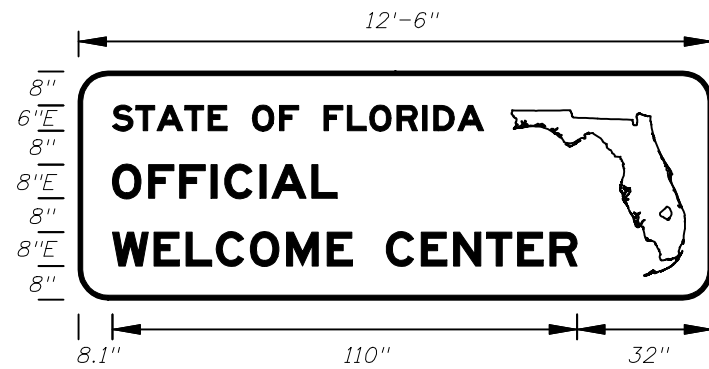

FTP-12-06
12'-6" X 4'-6"
7" Radii 2" Border
6" and 8" Series E Legend
Blue Background
White Legend and Border