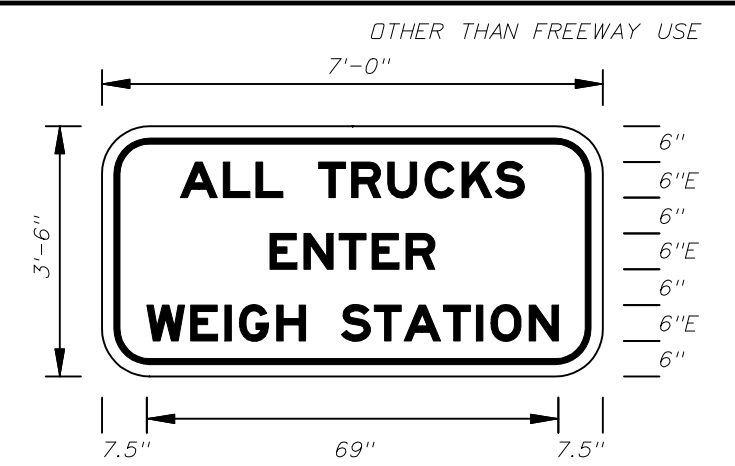

FTP-1-06
11'-6" X 5'-6"
9" Radii 2" Border
10" Series E Legend
White Background
Black Legend and Border

FTP-2-06
7' X 3'-6"
6" Radii 2" Border
6" Series E Legend
White Background
Black Legend and Border