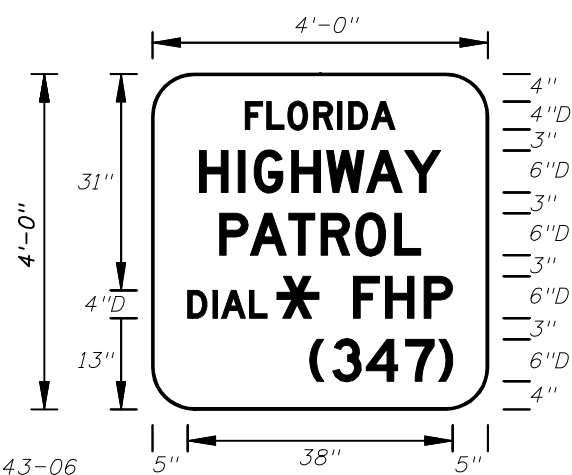

FTP-43-06
4' X 4'
6" Radii 1" Border
Top 4" Series D Legend
Bottom 6" Series D Legend
Blue Background
White Legend and Border