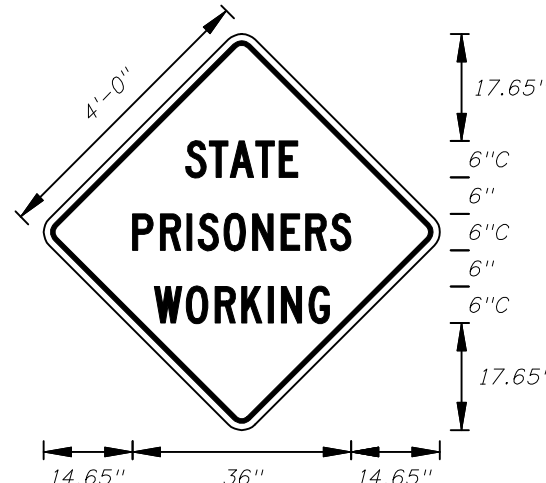

MDT-10-06
4' X 4'
2" Radii 3/4" Border

6" Series C Legend
Orange Background
Black Legend and Border