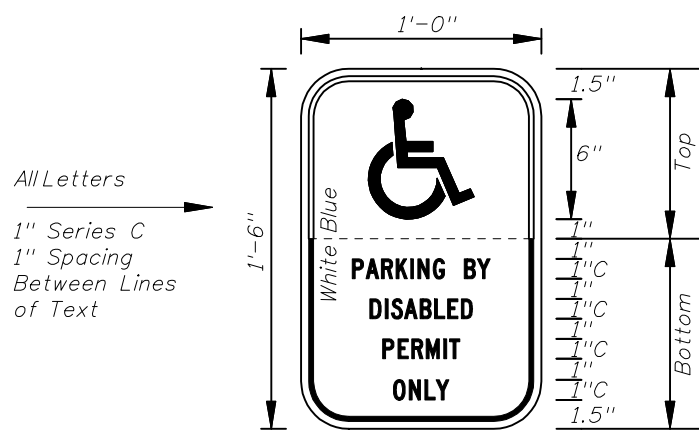

FLORIDA ROUTE MARKER
FTP-17-06

FTP-20-06
1' X 1'-6"
2" Radii 3/8" Border
1" Series C Legend
Color
Background
Legend and Border
Top Blue
Bottom White
Black