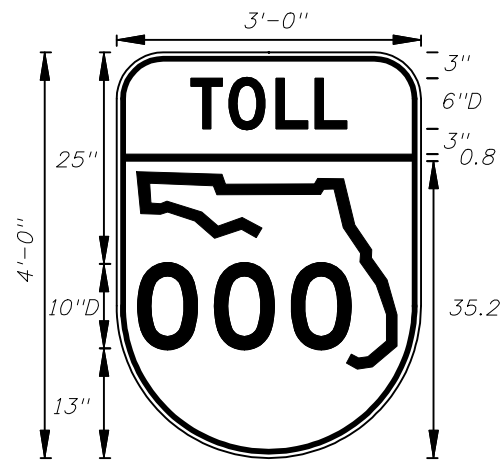

FTP-76-06
5'-6" X 1'-3"
1" Radii
8" Series D Legend
Blue Background
White Legend

FTP-80-06
3' X 4'
5" Radii 3/4" Border
6" and 10" Series D Legend
Top Green Background with White Legend and Black Border
Bottom White Background with Black Legend and Border