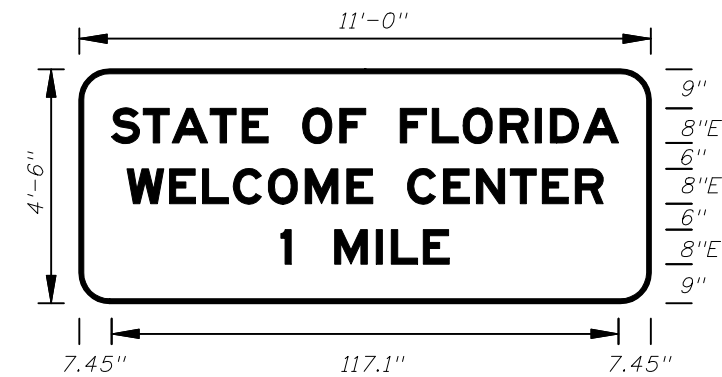

FTP-11-06
16'-6" X 7'-6"
12" Radii 2" Border
12" Series E Legend
Blue Background
White Legend and Border