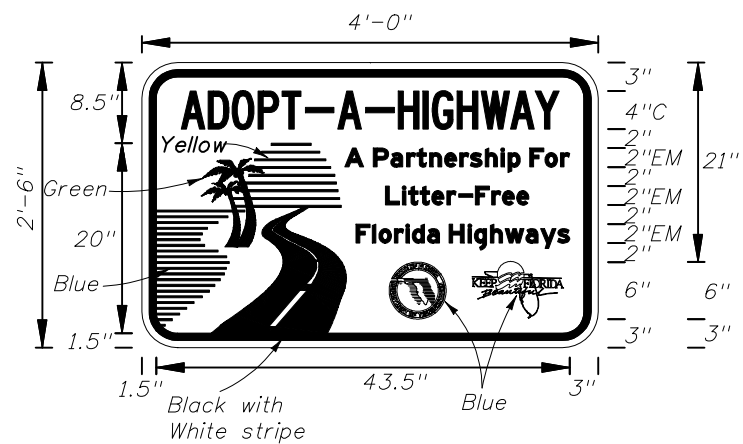

FTP-42-06
4' X 2'-6"
3" Radii
Top 4" Series C Legend
Bottom 2" Series EM Legend
White Background
Blue Legend and Border