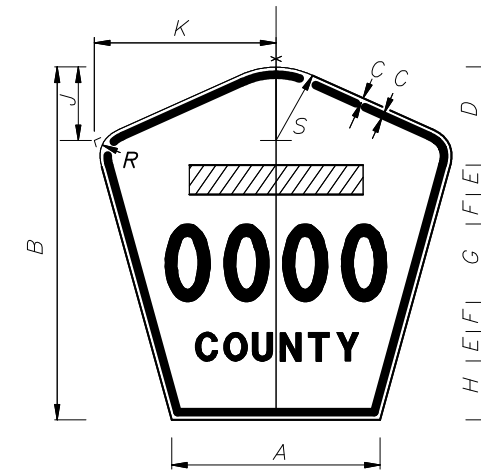

3 or 4 DIGITS

1 or 2 DIGITS

DIGITS	NUMERAL SIZE	SERIES	PANEL SIZE
1-2	10"	D	24" x 24"
3-4	8"	D	24" x 24"
3	8"	C	30" x 24"
4	8"	C	30" x 24"

Note :
The 24" X 24" panel shall only be used for a 3 or 4 digit route when the panel is to be used on a sign cluster with other 24" X 24" panels.