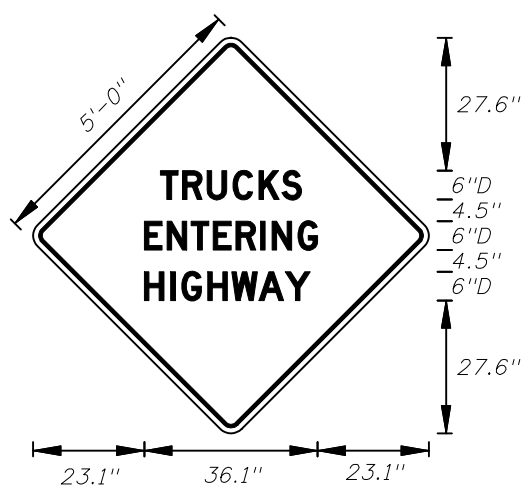

MDT-2-06
4' X 4'
2" Radii 3/4" Border

Orange Background
Black Arrows and Border

MDT-6-06
5' X 5'
2" Radii 3/4" Border

6" Series D Legend
Orange Background
Black Legend and Border