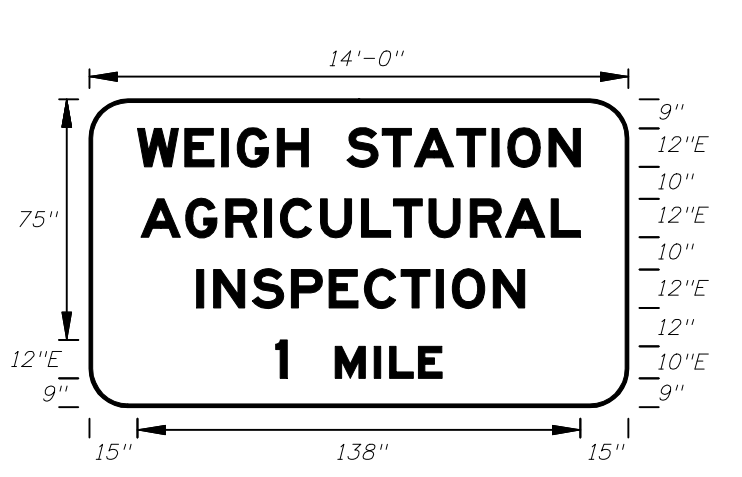

FTP-5-06
14' X 8'
12" Radii 2" Border
12" and 10" Series E Legend
Green Background
White Legend and Border