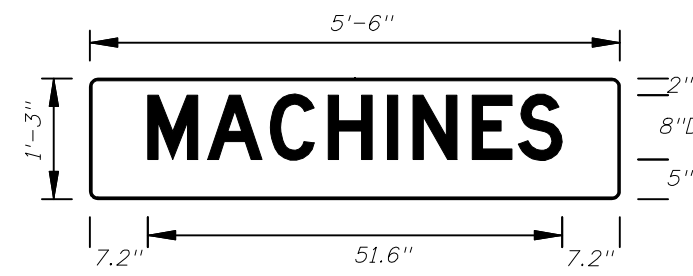

ARROW BODY						
A	B	C	D	E	F	G
6.25	3.125	3.125	3.125	5	9.25	20.5

ARROW HEAD				
A	B	C	D	E
3.125	3.625	6.375	.5	.625