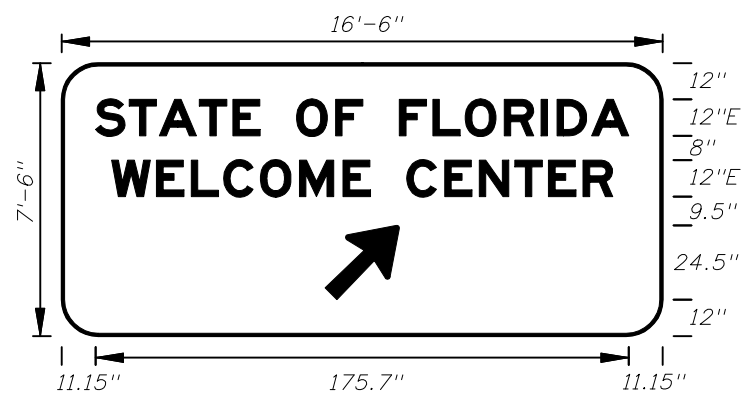

FTP-9A-06
14'-6" X 7'
11" Radii 2" Border

10" Series E Legend
Green Background
White Legend and Border

FTP-10-06
17' X 6'-6"
10" Radii 2" Border

12", 10" and 15" Series E Legend
Blue Background
White Legend and Border