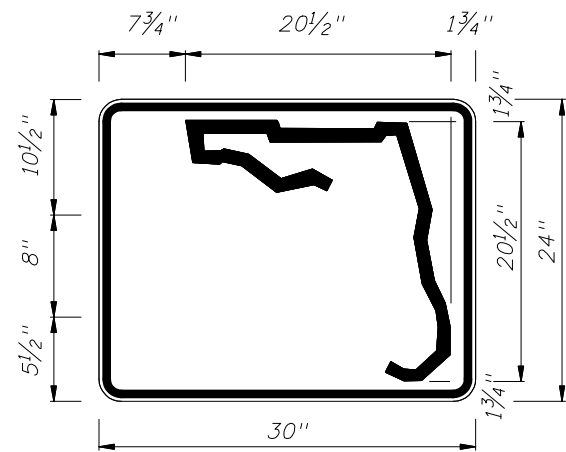

FTP-16-06 DETAIL
2' X 1'-4"
2" Radii 1" Border
White Background
Black Legend and Border

FTP-17-06
2' X 2'
1.13" Radii .0521" Border
White Background
Black Legend and Border

See Sheet 3 of 11
For Additional Details

3 or 4 DIGITS

1 or 2 DIGITS

DIGITS	NUMERAL SIZE	SERIES	PANEL SIZE
1-2	10"	D	24" x 24"
3-4	8"	D	24" x 24"
3	8"	C	30" x 24"
4	8"	C	30" x 24"

Note :
The 24" X 24" panel shall only be used for a 3 or 4 digit route when the panel is to be used on a sign cluster with other 24" X 24" panels.