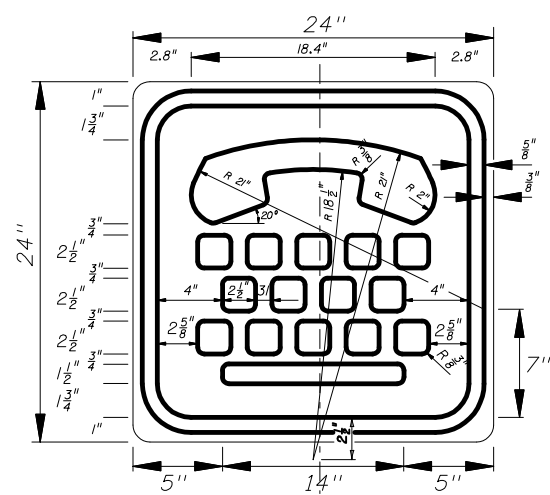

FTP-24-06
2' X 2'
1.5" Radii 5/8" Border
Blue Background
White Legend and Border