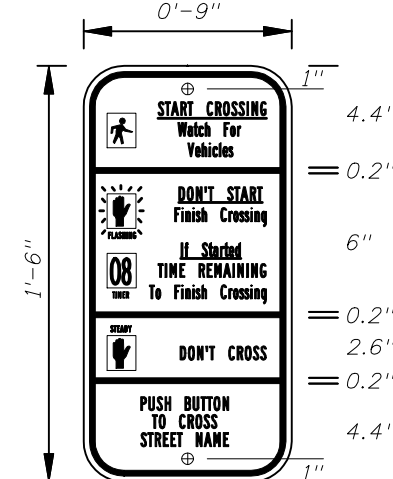

FTP-68B-06
9" X 1'-6"
1.5" Radii 3/4" Border
Series B Legend
White Background
Black Legend and Border

See Standard Highway Signs Manual, Sign R10-3b For Letter Size Spacing And Symbol Sizes.