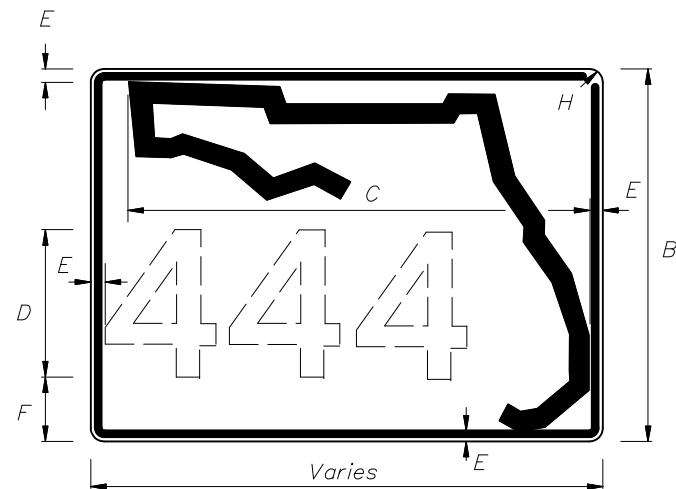

INDEPENDENT USE OTHER THAN FREEWAY

3 OR MORE DIGITS