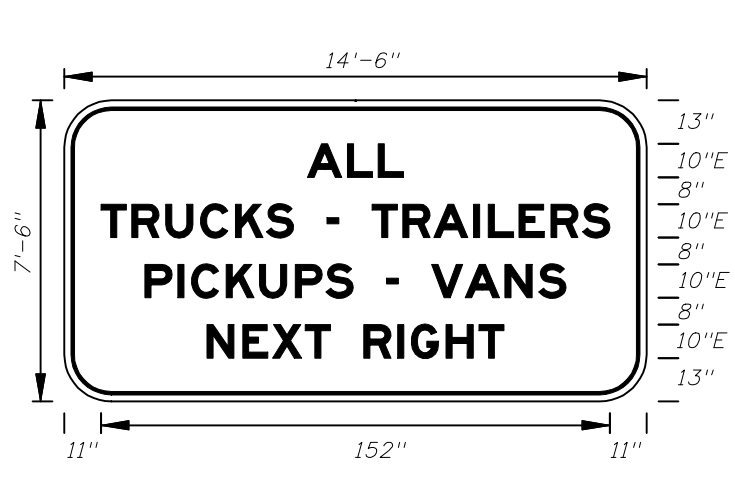

FTP-6A-06
14'-6" X 7'-6"
12" Radii 2" Border
10" Series E Legend
White Background
Black Legend and Border

On Interstate Station
Delete Pickups-Vans,
and reduce Sign height
accordingly.