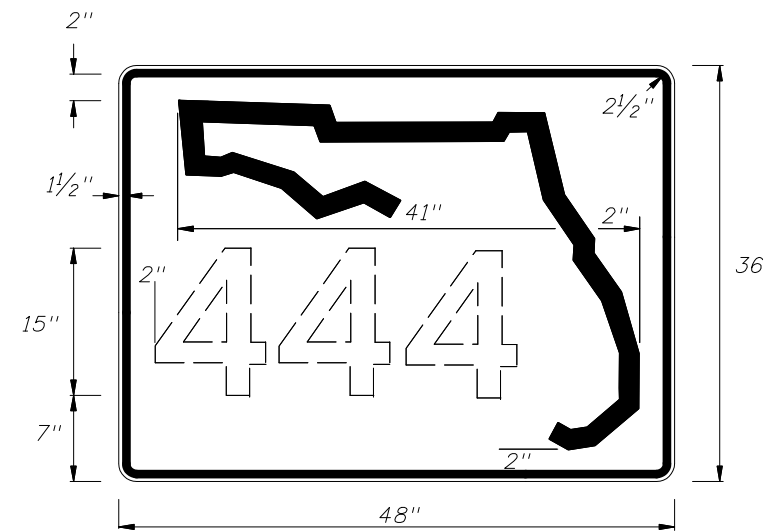

1-3 DIGITS 15" SERIES C
4 DIGITS 12" SERIES C
INDEPENDENT USE FOR FREEWAY