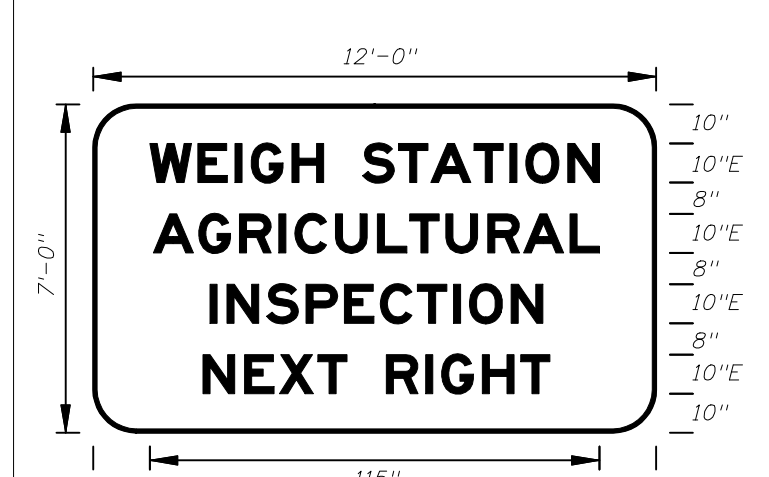

On Interstate Station
Delete Pickups-Vans,
and reduce Sign height
accordingly.

FTP-6B-06
14'-6" X 7'-6"
12" Radii 2" Border
10" Series E Legend
White Background
Black Legend and Border

FTP-7A-06
12' X 7'
11" Radii 2" Border
10" Series E Legend
Green Background
White Legend and Border