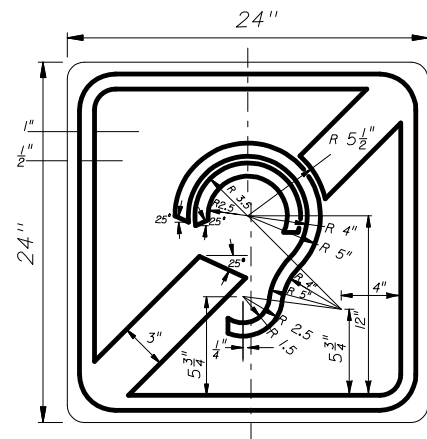

FTP-23-06
2' X 2'
1.5" Radii 5/8" Border
Blue Background
White Legend and Border