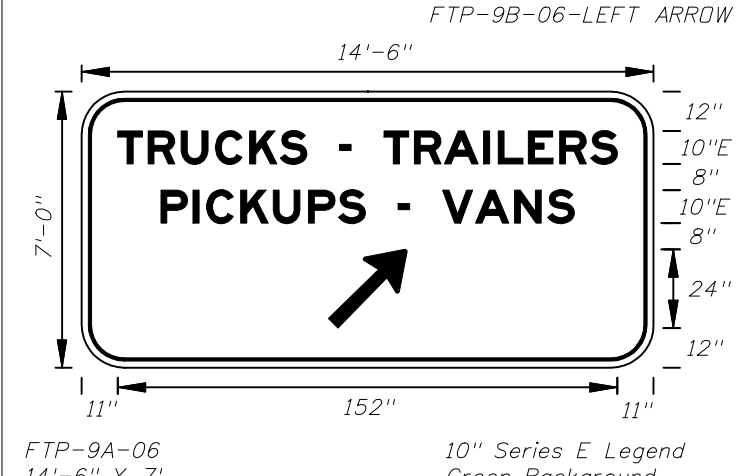

FTP-9A-06
14'-6" X 7'
11" Radii 2" Border

10" Series E Legend
Green Background
White Legend and Border