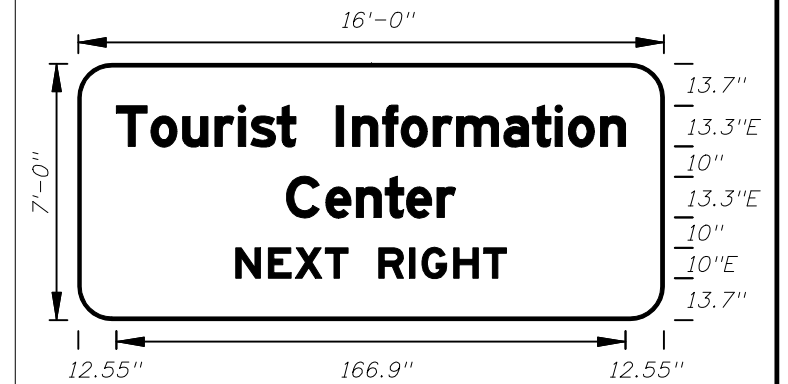

FTP-12-06
12'-6" X 4'-6"
7" Radii 2" Border
6" and 8" Series E Legend
Blue Background
White Legend and Border

FTP-15C-06
11'-0" X 5'-6"
9" Radii 2" Border
8" Series E Legend
Blue Background
White Legend and Border

See Sheet 3 of 11
For Additional Details