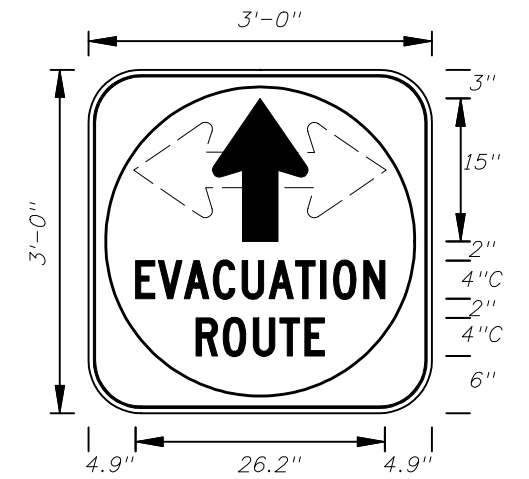

FTP-77-06
3' X 3'
5" Radii 3/4" Border
4" Series C Legend
White Background with Blue Circle Background
White Legend and Black Border