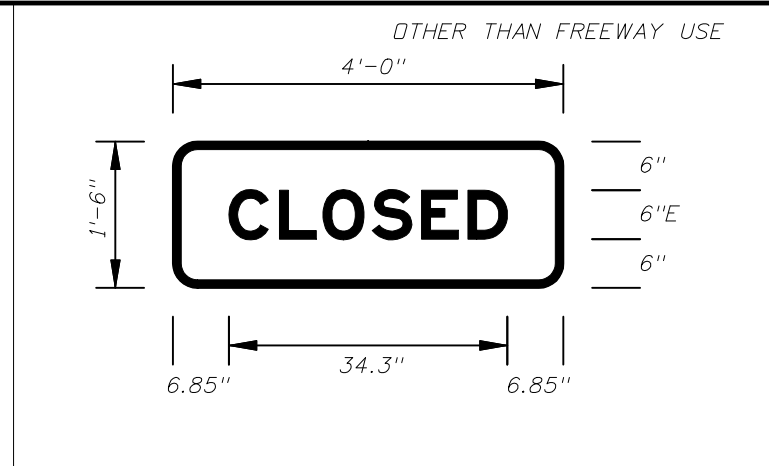

FTP-4-06
4' X 1'-6"
3" Radii 2" Border
6" Series E Legend
Green Background
White Legend and Border

Note:
FTP-4-06 to be used with FTP-3-06