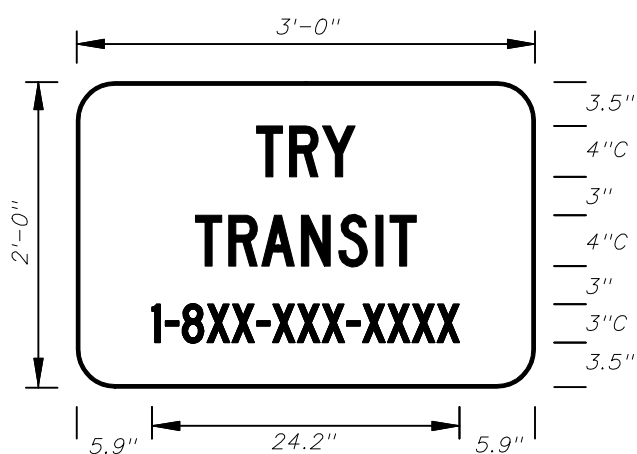

FTP-60-06
3' X 2'
3" Radii
4" and 3" Series C Legend
Blue Background
White Legend and Border

Design Project Manager
or Transit Administrator
will supply correct 1-8XX
number.