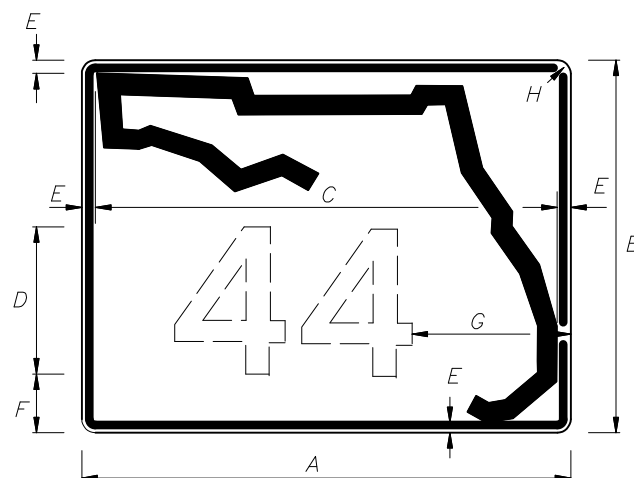

1 OR 2 DIGITS

SIGN	DIMENSIONS												**
	A	B	C	D	E	F	G	H	J	K	R	S	
4 DIGIT POST MOUNTED	25 1/8"	42"	3/4"	10"	4"	4"	8"	8"	8 3/8"	22"	5"	8 3/4"	
2 DIGIT OVERHEAD	21 1/2"	36"	1/2"	7 1/2"	3"	3"	12"	4 1/2"	7 1/8"	18 7/8"	4 1/4"	7 1/2"	42" x 42"
3 DIGIT OVERHEAD	25 1/8"	42"	3/4"	8"	4"	4"	12"	6"	8 3/8"	22"	5"	8 3/4"	48" x 48"
4 DIGIT OVERHEAD	29 7/8"	48"	3/4"	8"	5"	5"	12"	8"	9 3/4"	25 5/8"	5 3/4"	10 1/4"	52" x 52"

M1-6 COUNTY ROUTE MARKER DETAIL
FTP-18-06

A	B	C	D	E	F	G	H
30"	24"	26"	12"	1 1/4"	2 3/4"	8 1/4"	1 1/4"
36"	30"	32"	15"	1 1/4"	3 1/4"	8 3/4"	1 1/4"
42"	36"	38"	15"	1 1/4"	6 1/4"	11"	1 1/4"

GUIDE SIGN USE

1. Notes:
1. Florida marker shall have Black Legend with White Background.
  2. Stroke width of State outline to be 1" for independent use and 1 1/4" for Guide Sign.
  3. Numbers are series D.