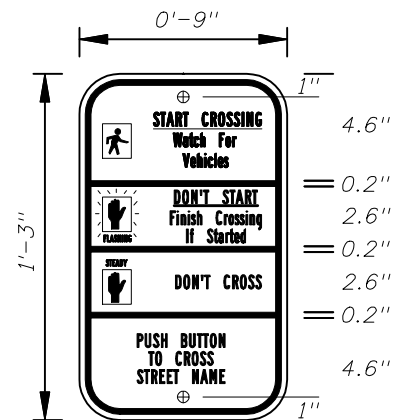

Sign Mounting Holes Can Be Punched Or Field Drilled With No Obstruction To Text Or Symbols From Holes Or Bolts.

FTP-68A-06
9" X 1'-3"
1.5" Radii 3/4" Border
Series B Legend
White Background
Black Legend and Border

See Standard Highway Signs Manual, Sign R10-3b For Letter Size Spacing And Symbol Sizes.

Sign Mounting Holes Can Be Punched Or Field Drilled With No Obstruction To Text Or Symbols From Holes Or Bolts.