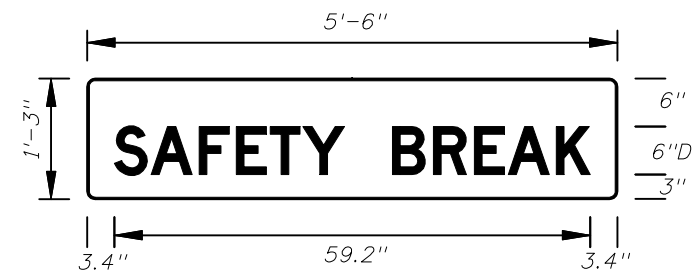

ARROW BODY						
A	B	C	D	E	F	G
6.25	3.125	3.125	3.125	5	9.25	20.5

ARROW HEAD				
A	B	C	D	E
3.125	3.625	6.375	.5	.625