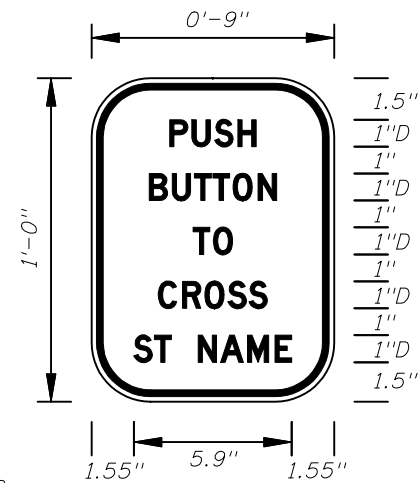

FTP-25-06
9" X 1'-0"
2" Radii 3/8" Border
1" Series D Legend
White Background
Black Legend and Border