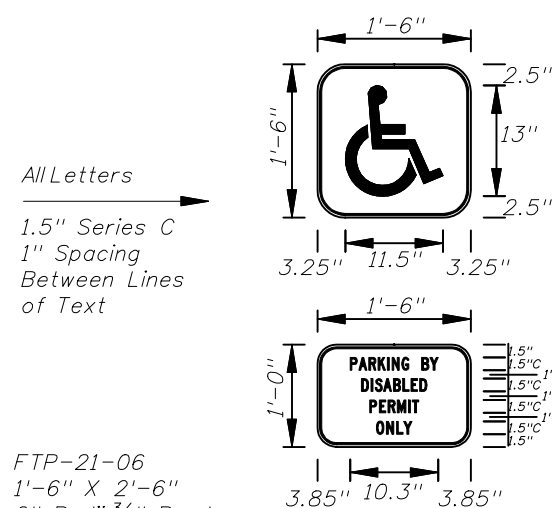

FTP-21-06
1'-6" X 2'-6"
2" Radii 3/8" Border
1.5" Series C Legend
Color
Background
Legend and Border
Top Blue
Bottom White
Black