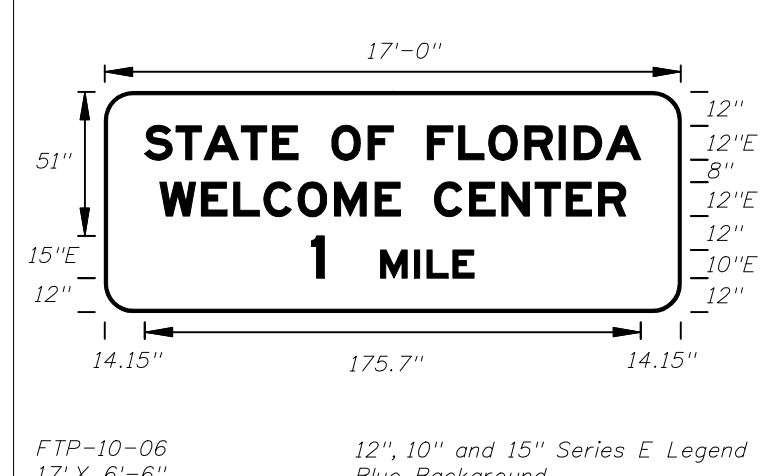

FTP-10-06
17' X 6'-6"
10" Radii 2" Border

12", 10" and 15" Series E Legend
Blue Background
White Legend and Border