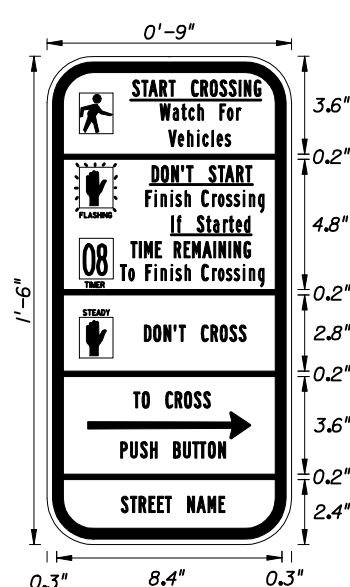

FTP-69B-06
9" X 1'-6"
Series B Legend
1.5" Radii 3/4" Border
White Background
Black Legend & Border

See Standard Highway Signs Manual for letter spacing and figure sizes.