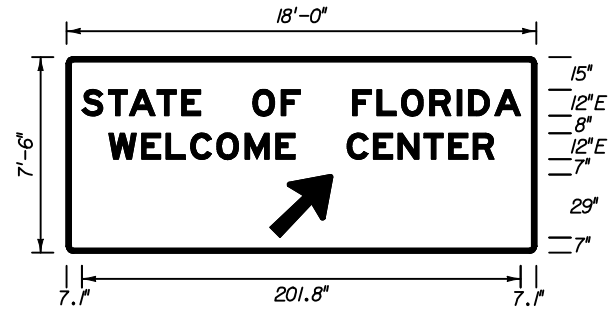

FTP-11-04
18' X 7'-6"
3" Radii 2" Border
Series E Legend
Blue Background
White Legend & Border