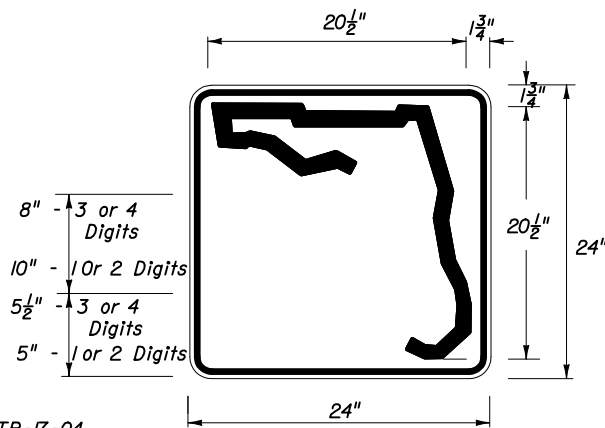

FTP-17-04
2' X 2'
1 1/2" Radii 3/4" Border
White Background
Black Legend & Border

See Sheet 3 of 11
For Additional Details.