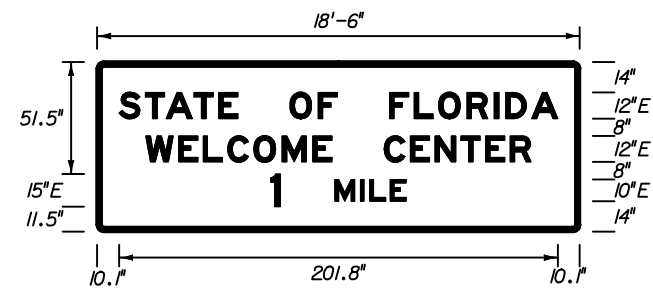

FTP-10-04
18'-6" X 6'-6"
3" Radii 2" Border
Series E Legend
Blue Background
White Legend & Border