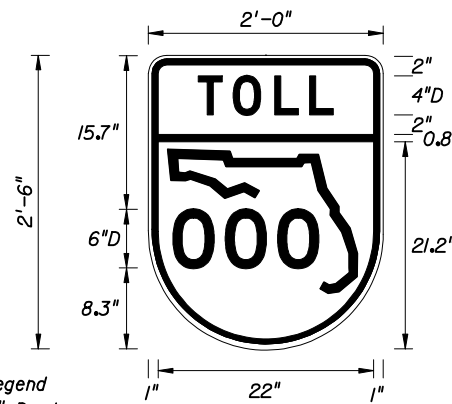

FTP-82-06
2' X 2'-6"
Series D Legend
1.5" Radii 3/4" Border
White Background
Black Legend & Border