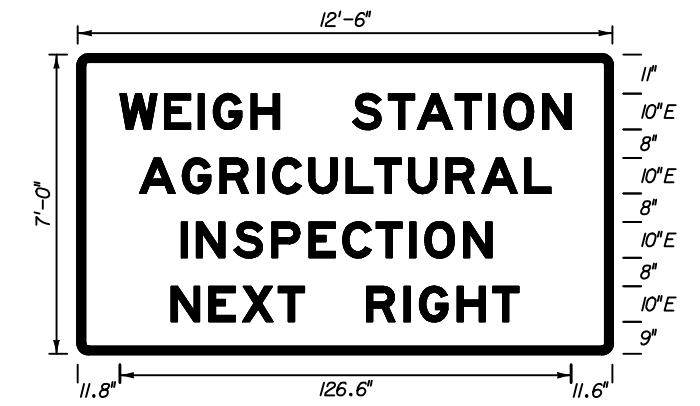

On Interstate Station,
Delete Pickups-Vans,
and reduce Sign height
accordingly.

FTP-6B-04
14'-6" X 7'-6"
3" Radii 2" Border
10" Series E Legend
White Background
Black Legend & Border

FTP-7A-04
12'-6" X 7'
3" Radii 2" Border
10" Series E Legend
Green Background
White Legend & Border