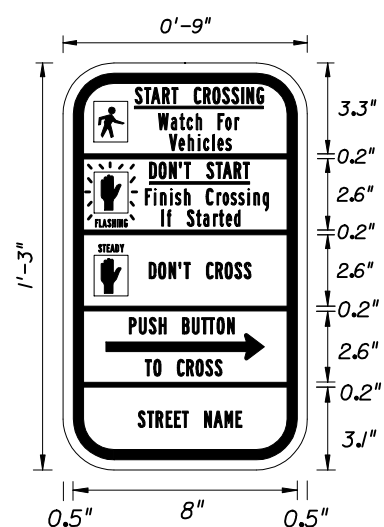

FTP-69A-06
9" X 1'-3"
Series B Legend
1.5" Radii 3/4" Border
White Background
Black Legend & Border

See Standard Highway Signs Manual for letter spacing and figure sizes.