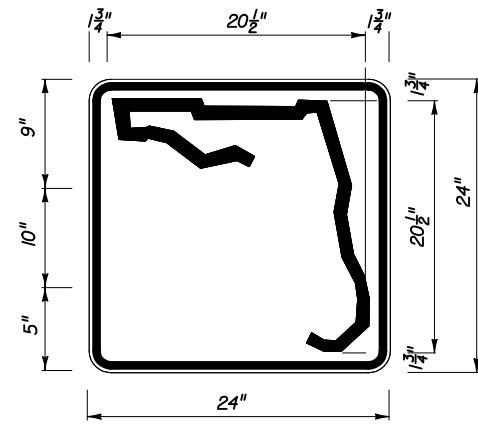

FTP-16-04
2'-6" X 3'
1 1/2" Radii 3/4" Border
5" Series B Legend
Green Background
White Legend & Border

ARROW DETAIL
FOR SIGN FTP-16-04

FTP-17-04
2' X 2'
1 1/2" Radii 3/4" Border
White Background
Black Legend & Border

See Sheet 3 of 11
For Additional Details.

3 or 4 DIGITS

1 or 2 DIGITS

DIGITS	NUMERAL SIZE	SERIES	PANEL SIZE
1-2	10"	D	24" x 24"
3	8"	C	30" x 24"
4	8"	C	30" x 24"

Notes :

1. All Legend Series "D".
2. Color: Yellow Legend and Border on Blue Background.
3. When used on a guide sign, marker must be overlaid on a rectangular Yellow Background as shown in chart. **