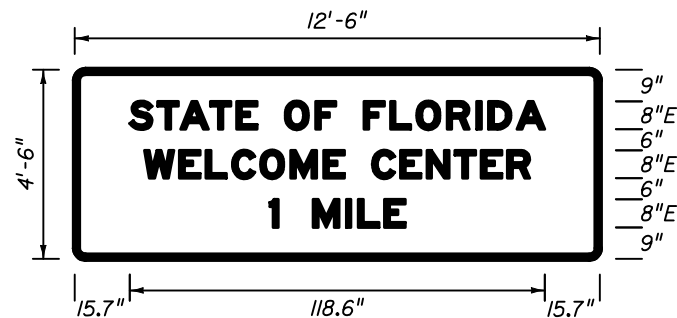

FTP-15A-04
12'-6" X 4'-6"
3" Radii 2" Border
8" Series E Legend
Blue Background
White Legend & Border