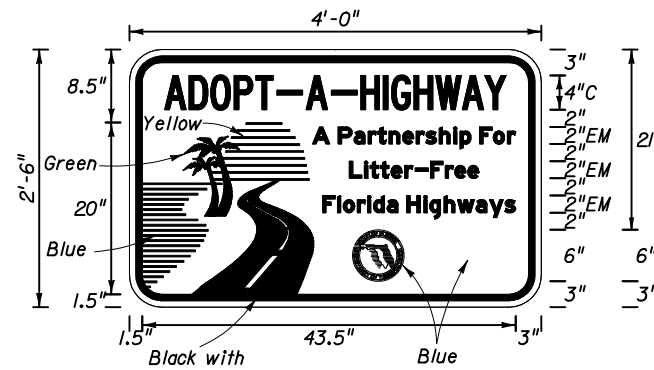

FTP-42-04
4' X 2'-6"
3" Radii
4" Series C Legend
2" Series EM Legend
White Background
Blue Legend & Border