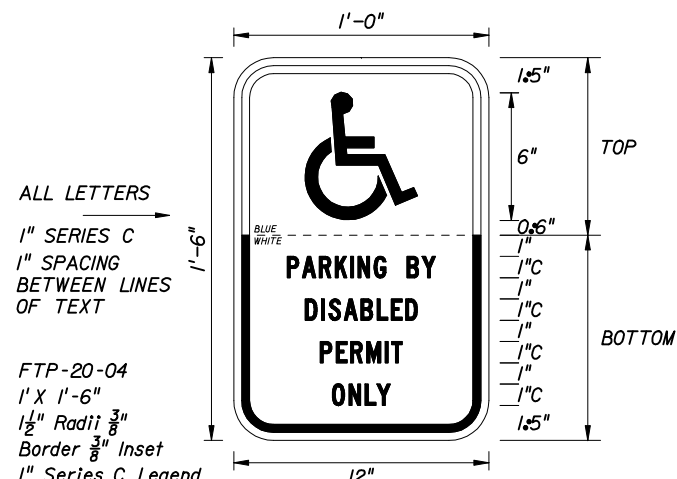

FTP-20-04
1' X 1'-6"
1 1/2" Radii 3/8"
Border 3/8" Inset
1" Series C Legend
Color Top Blue Bottom White
Background Legend and Border White Black