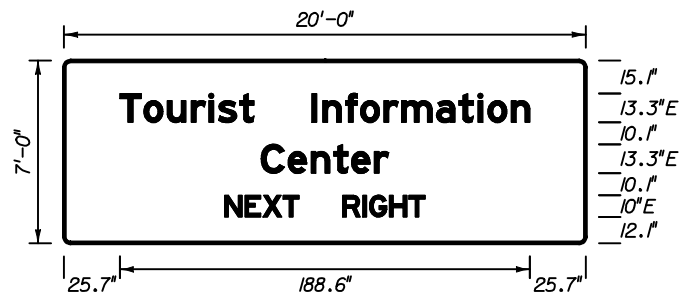

FTP-14-04
20' X 7'
3" Radii 2" Border
Series E Legend
Blue Background
White Legend & Border