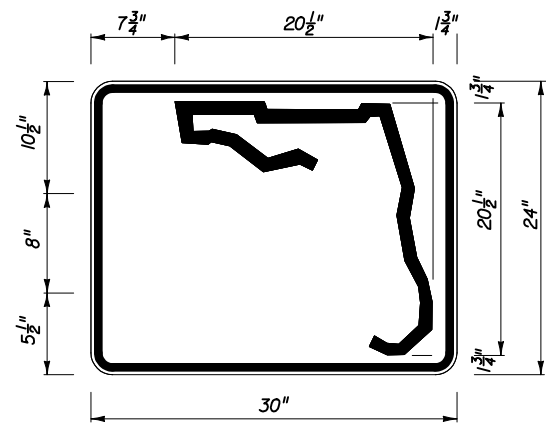

See Sheet 3 of 11
For Additional Details.

3 or 4 DIGITS

1 or 2 DIGITS

DIGITS	NUMERAL SIZE	SERIES	PANEL SIZE
1-2	10"	D	24" x 24"
3	8"	C	30" x 24"
4	8"	C	30" x 24"

Notes :

1. All Legend Series "D".
2. Color: Yellow Legend and Border on Blue Background.
3. When used on a guide sign, marker must be overlaid on a rectangular Yellow Background as shown in chart. **