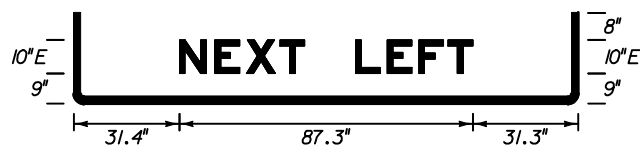

FTP-7B-04
12'-6" X 7'
3" Radii 2" Border
Series E Legend
Green Background
White Legend & Border