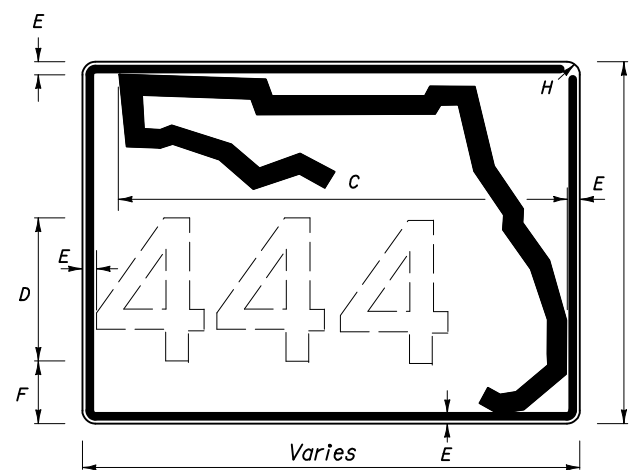

INDEPENDENT USE OTHER THAN FREEWAY

3 OR MORE DIGITS