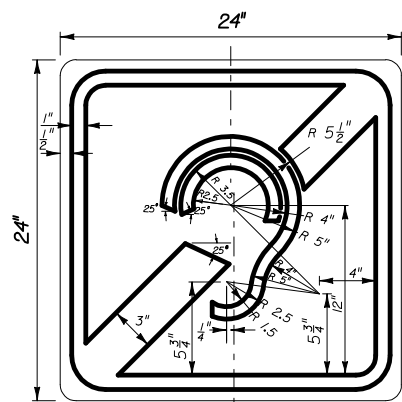

FTP-23-04 INTERNATIONAL SYMBOL OF ACCESS FOR HEARING LOSS
24" X 24"
1 1/2" Radii
Blue Background
White Legend & Border