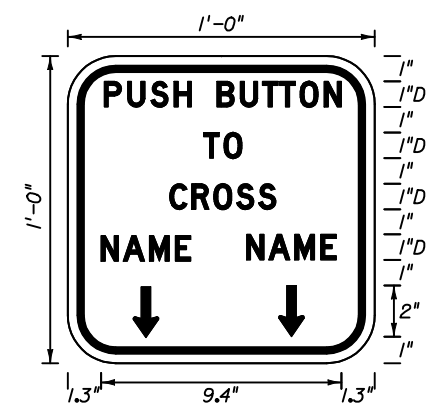

FTP-22-04
1' X 6"
1 1/2" Radii 3/8" Border 3/8" Inset
1" Series C
White Background
Black Legend & Border
Supplemental panel for the FTP-20-04 and FTP-21-04 signs

FTP-26-04
1' X 1'
1 1/2" Radii 3/8" Border 3/8" Inset
1" Series D Legend
White Background
Black Legend & Border