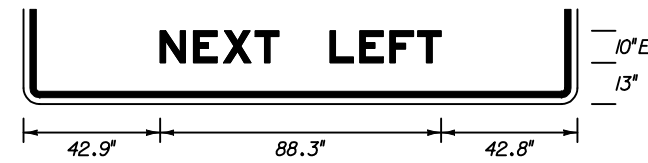

On Interstate Station,
Delete Pickups-Vans,
and reduce Sign height
accordingly.

FTP-6B-04
14'-6" X 7'-6"
3" Radii 2" Border
10" Series E Legend
White Background
Black Legend & Border

FTP-7A-04
12'-6" X 7'
3" Radii 2" Border
10" Series E Legend
Green Background
White Legend & Border