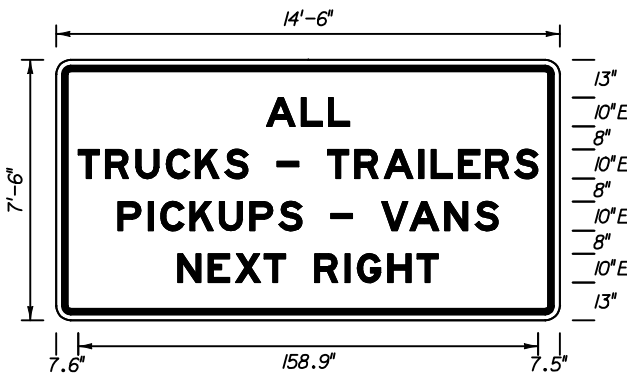

FTP-6A-04
14'-6" X 7'-6"
3" Radii 2" Border
10" Series E Legend
White Background
Black Legend & Border

On Interstate Station,
Delete Pickups-Vans,
and reduce Sign height
accordingly.