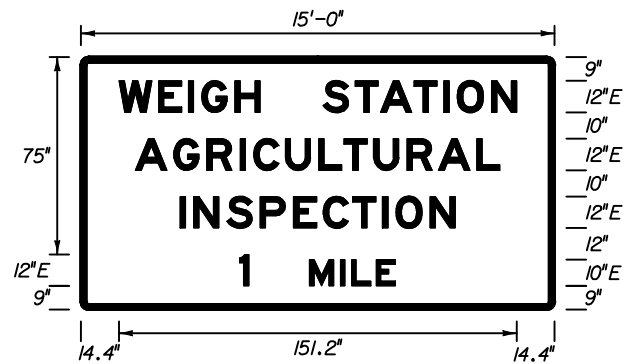

FTP-5-04
15' X 8'
3" Radii 2" Border
Series E Legend
Green Background
White Legend & Border