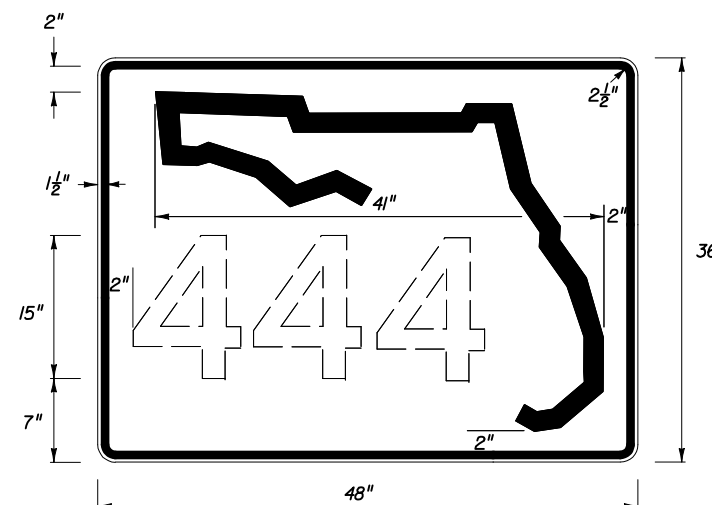

1-3 DIGITS 15" SERIES C
4 DIGITS 12" SERIES C

INDEPENDENT USE FOR FREEWAY