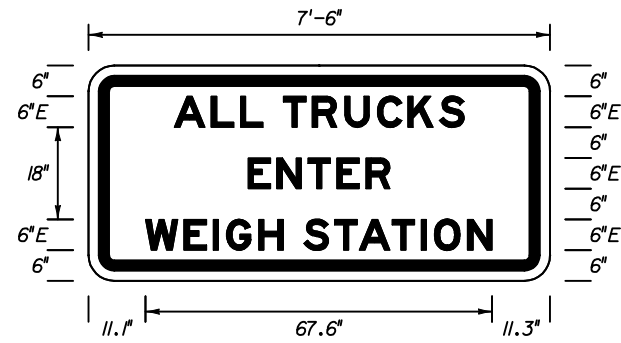

FREEWAY USE

FTP-1-04
12' X 5'-6"
3" Radii 2" Border
10" Series E Legend
White Background
Black Legend & Border

OTHER THAN FREEWAY USE

FTP-2-04
7'-6" X 3'-6"
3" Radii 2" Border
6" Series E Legend
White Background
Black Legend & Border