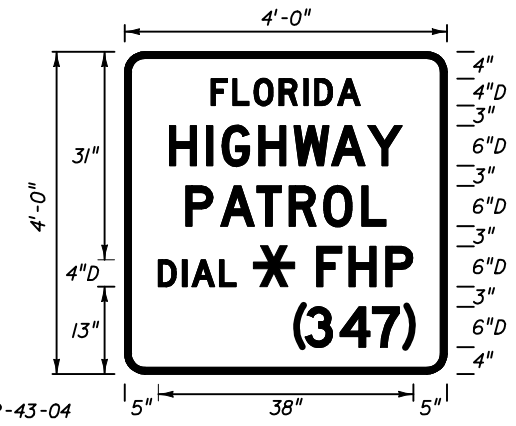

FTP-43-04
4' X 4'
3" Radii 1" Border
Series D Legend
Blue Background
White Legend & Border