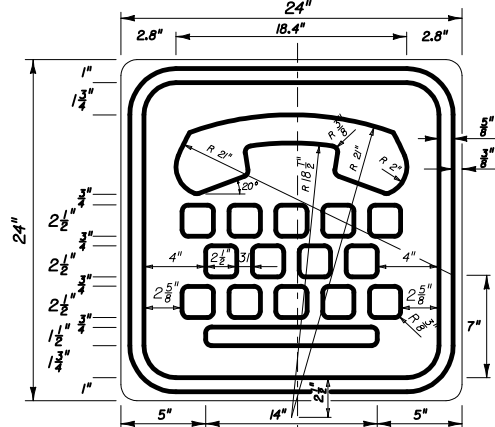

FTP-24-04
2' X 2'
1 1/2" Radii
Blue Background
White Legend & Border