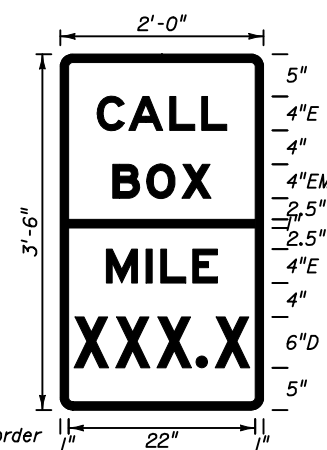

FTP-64-04
2' X 3'-6"
1/2" Radi
Top 4" Series E
4" Series EM
Blue Background
White Legend & Border
Bottom 4" Series E
6" Series D
Green Background
White Legend & Border