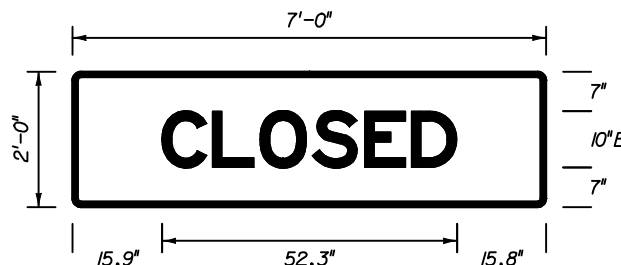

FTP-8-04
7' X 2'
1 1/2" Radii 2" Border
10" Series E Legend
Green Background
White Legend & Border

Note
FTP-8-04 to be
used with FTP-7A-04
& FTP-7B-04.