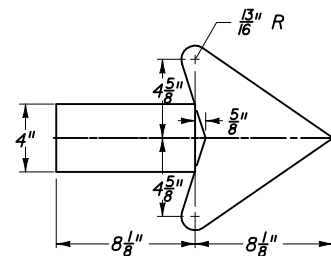

ARROW DETAIL
FOR SIGN FTP-16-04