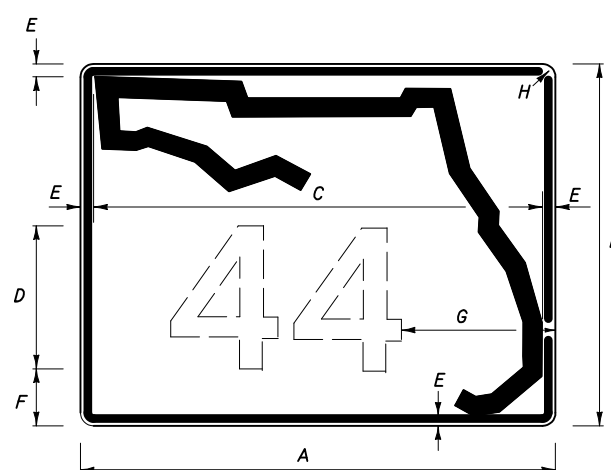

1 OR 2 DIGITS

SIGN	DIMENSIONS												**
	A	B	C	D	E	F	G	H	J	K	R	S	
4 DIGIT POST MOUNTED	25 1/8"	42"	3/4"	10"	4"	4"	8"	8"	8 3/8"	22"	5"	8 3/4"	X
2 DIGIT OVERHEAD	21 1/2"	36"	1/2"	7 1/2"	3"	3"	12"	4 1/2"	7 1/8"	18 7/8"	4 1/4"	7 1/2"	42" x 42"
3 DIGIT OVERHEAD	25 1/8"	42"	3/4"	8"	4"	4"	12"	6"	8 3/8"	22"	5"	8 3/4"	48" x 48"
4 DIGIT OVERHEAD	29 7/8"	48"	3/4"	8"	5"	5"	12"	8"	9 3/4"	25 5/8"	5 3/4"	10 1/4"	52" x 52"

MI-6 COUNTY ROUTE MARKER DETAIL
FTP-18-04

A	B	C	D	E	F	G	H
30"	24"	26"	12"	1 1/4"	2 3/4"	8 1/4"	1 1/4"
36"	30"	32"	15"	1 1/4"	3 1/4"	8 3/4"	1 1/4"
42"	36"	38"	15"	1 1/4"	6 1/4"	11"	1 1/4"

GUIDE SIGN USE

1. Notes: 1. Florida marker shall have Black Legend with White Background.
   2. Stroke width of State outline to be 1" for independent use and 1/4" for Guide Sign.
   3. Numbers are series D.

FLORIDA ROUTE MARKER
FTP-17-04