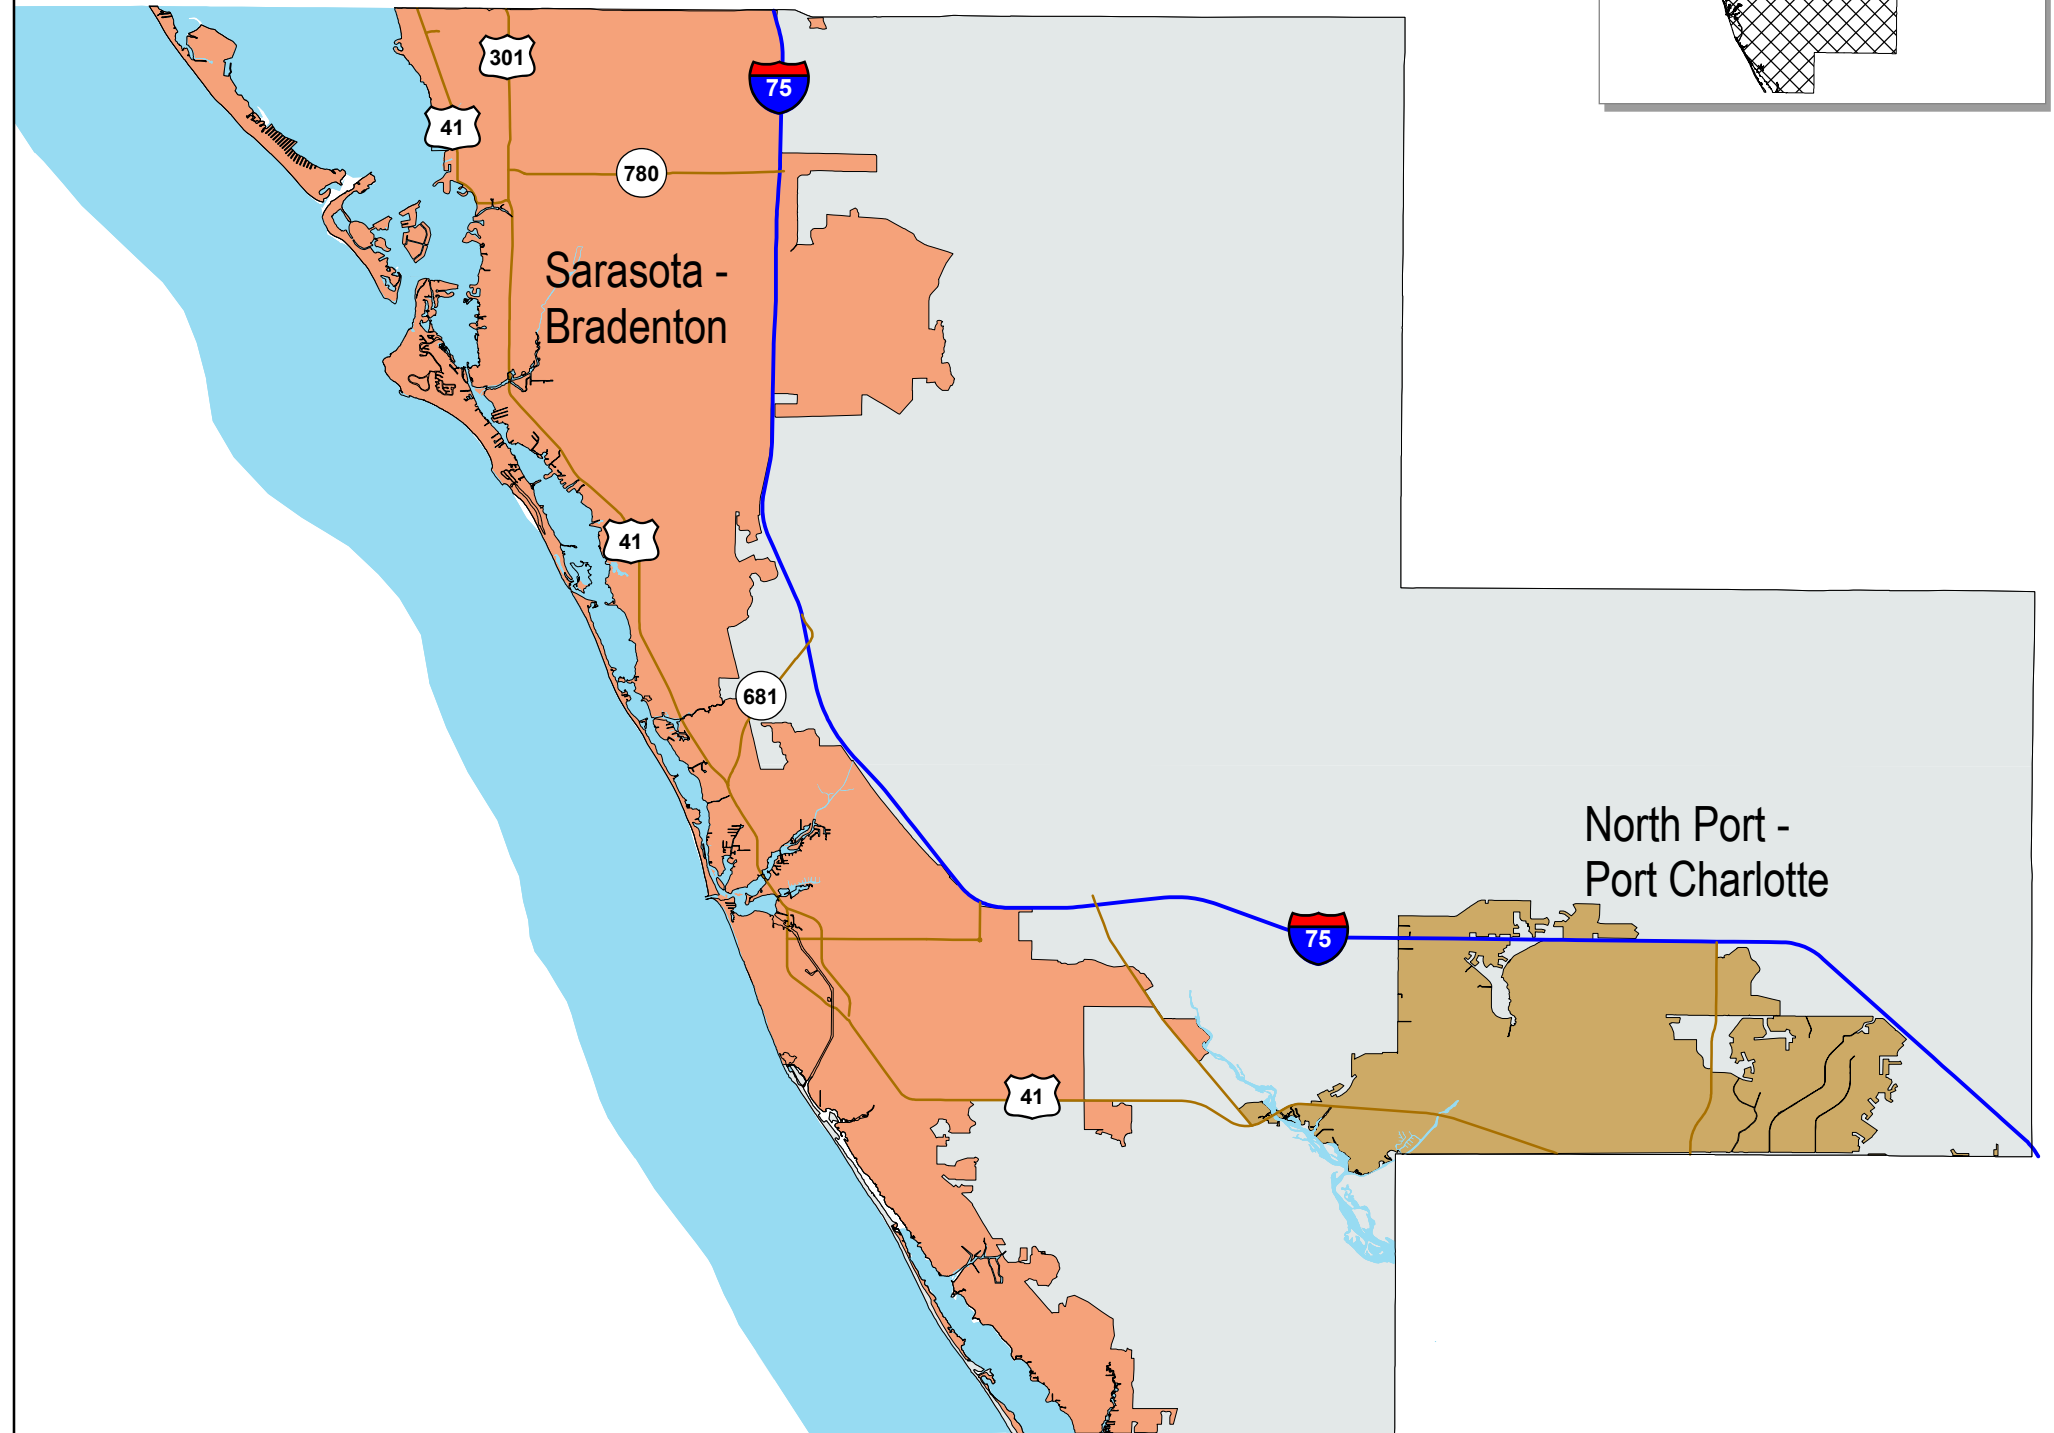

# District 1

## SARASOTA COUNTY

U.S. Census Bureau  
Urban Areas

2010 Population

<b>Sarasota-Bradenton</b>	<b>643,260</b>
Sarasota County (Part)	303,712
<b>North Port-Port Charlotte</b>	<b>169,541</b>
Sarasota County (Part)	59,342

**LEGEND**

**National Highway System**

- Interstate
- STRAHNET Route
- STRAHNET Connector
- Unbuilt
- Other Principal Arterials
- Intermodal Connector
- MAP-21 Principal Arterials

**Solid Fill Color**

- Urbanized Areas
- Clusters
- Water